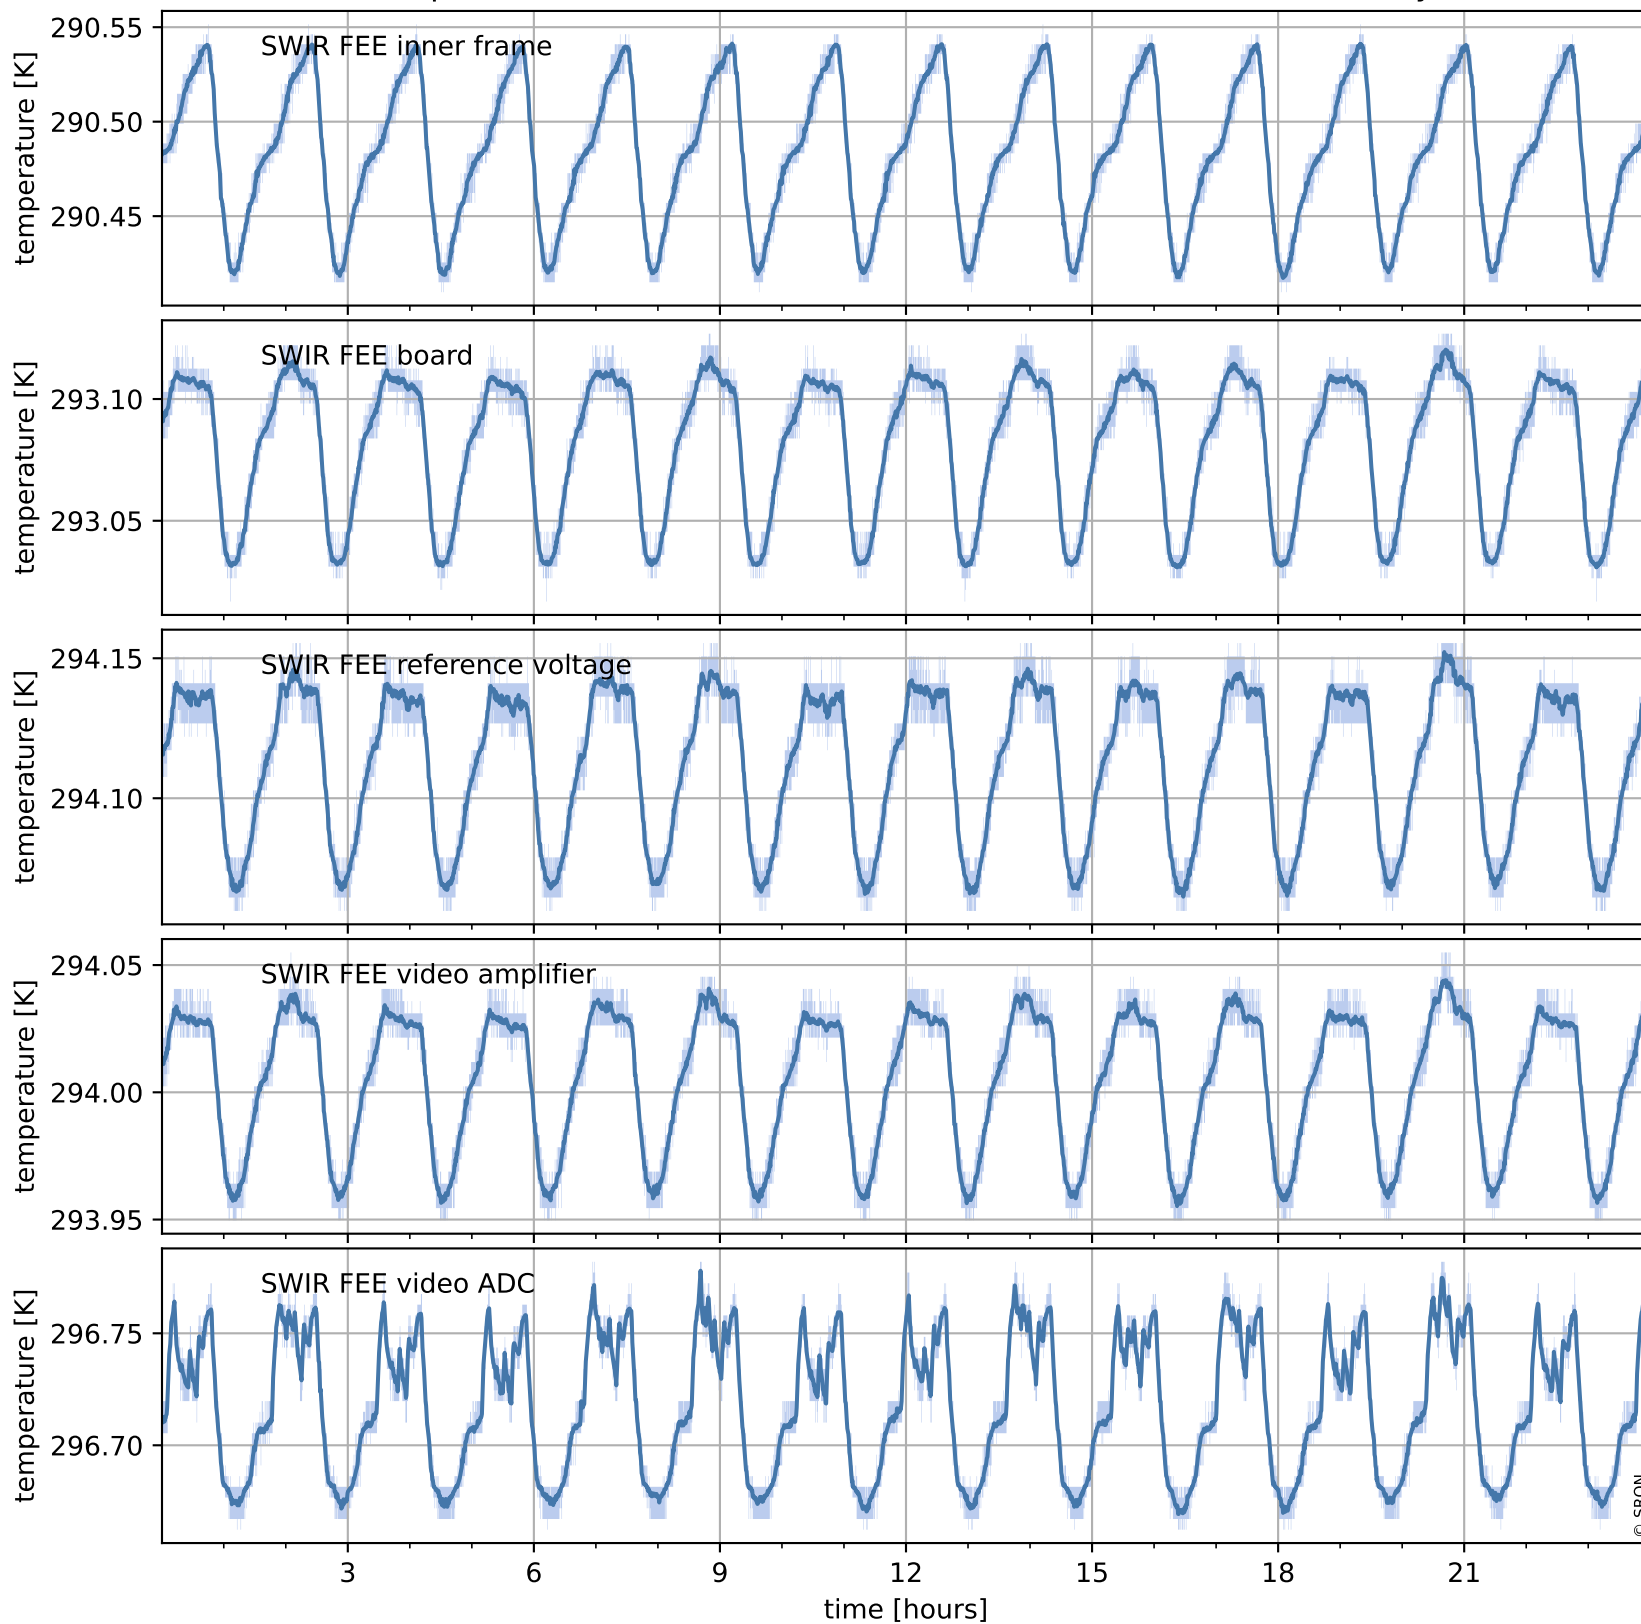

Tropomi SWIR housekeeping data

orbits : [8110, 8123]
coverage : 2019-05-08 / 2019-05-09
created : 2023-08-21T08:44:16

Temperature of sensors relevant for SWIR (one day)

Tropomi SWIR housekeeping data

orbits : [7639, 8123]
coverage : 2019-04-04 / 2019-05-09
created : 2023-08-21T08:44:16

Temperature of sensors relevant for SWIR (last month)

Tropomi SWIR housekeeping data

orbits : [8110, 8123]
coverage : 2019-05-08 / 2019-05-09
created : 2023-08-21T08:44:17

Current and duty cycle of 3 heaters relevant for SWIR (one day)

Tropomi SWIR housekeeping data

orbits : [7639, 8123]
coverage : 2019-04-04 / 2019-05-09
created : 2023-08-21T08:44:17

Current and duty cycle of 3 heaters relevant for SWIR (last month)

Tropomi SWIR housekeeping data

orbits : [8110, 8123]
coverage : 2019-05-08 / 2019-05-09
created : 2023-08-21T08:44:18

Temperature of sensors at the SWIR front-end electronics (one day)

Tropomi SWIR housekeeping data

orbits : [7639, 8123]
coverage : 2019-04-04 / 2019-05-09
created : 2023-08-21T08:44:18