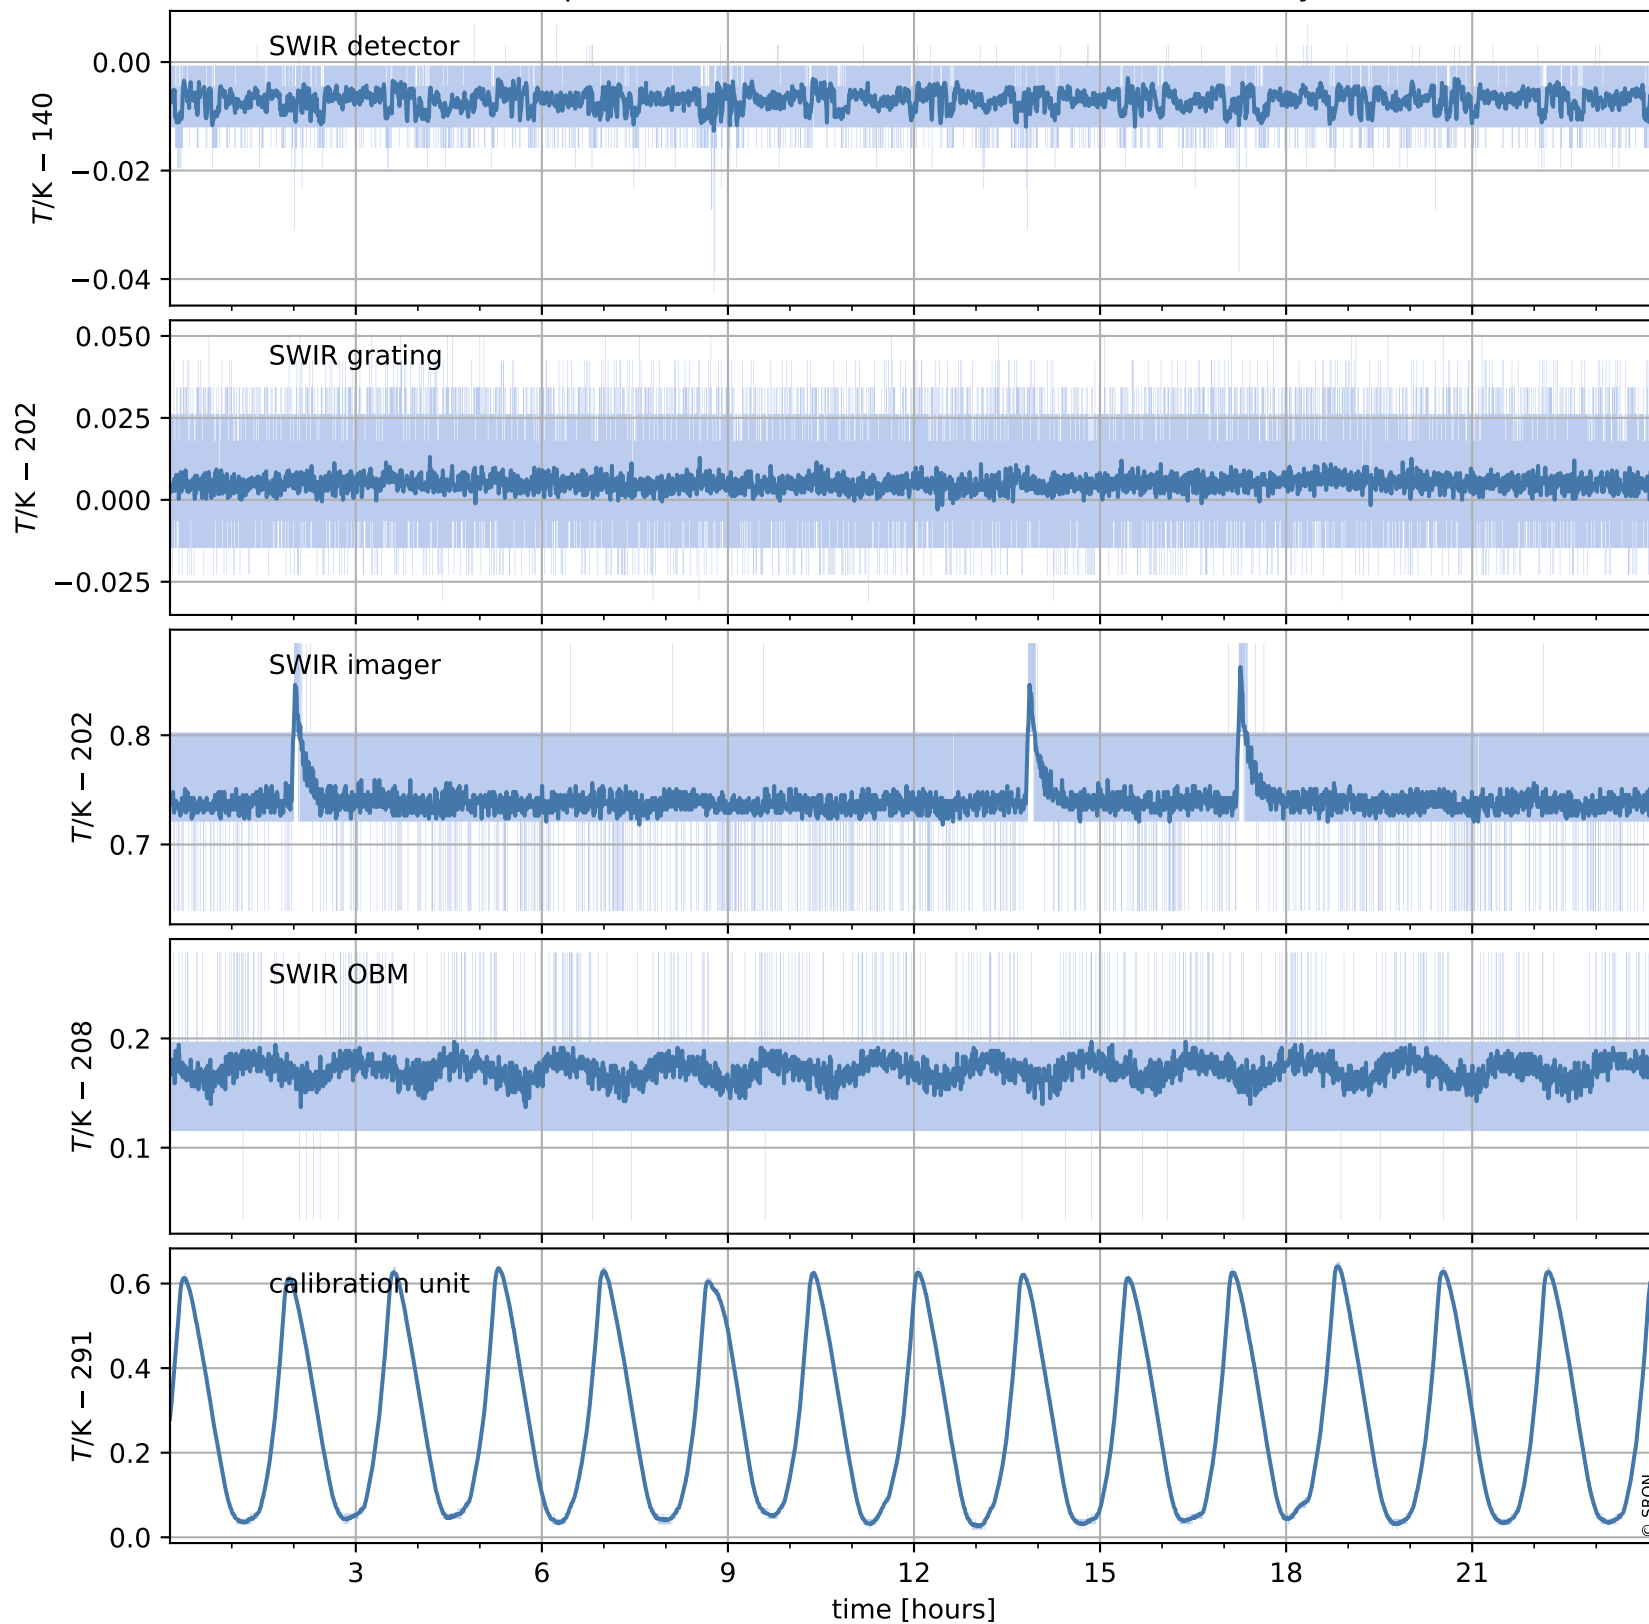

Tropomi SWIR housekeeping data

orbits : [8110, 8123]
coverage : 2019-05-08 / 2019-05-09
created : 2023-08-21T08:44:16

Temperature of sensors relevant for SWIR (one day)

Tropomi SWIR housekeeping data

orbits : [7639, 8123]
coverage : 2019-04-04 / 2019-05-09
created : 2023-08-21T08:44:16

Temperature of sensors relevant for SWIR (last month)

Tropomi SWIR housekeeping data

orbits : [8110, 8123]
coverage : 2019-05-08 / 2019-05-09
created : 2023-08-21T08:44:17

Current and duty cycle of 3 heaters relevant for SWIR (one day)

Tropomi SWIR housekeeping data

orbits : [7639, 8123]
coverage : 2019-04-04 / 2019-05-09
created : 2023-08-21T08:44:17

Current and duty cycle of 3 heaters relevant for SWIR (last month)

Tropomi SWIR housekeeping data

orbits : [8110, 8123]
coverage : 2019-05-08 / 2019-05-09
created : 2023-08-21T08:44:18

Temperature of sensors at the SWIR front-end electronics (one day)

Tropomi SWIR housekeeping data

orbits : [7639, 8123]
coverage : 2019-04-04 / 2019-05-09
created : 2023-08-21T08:44:18