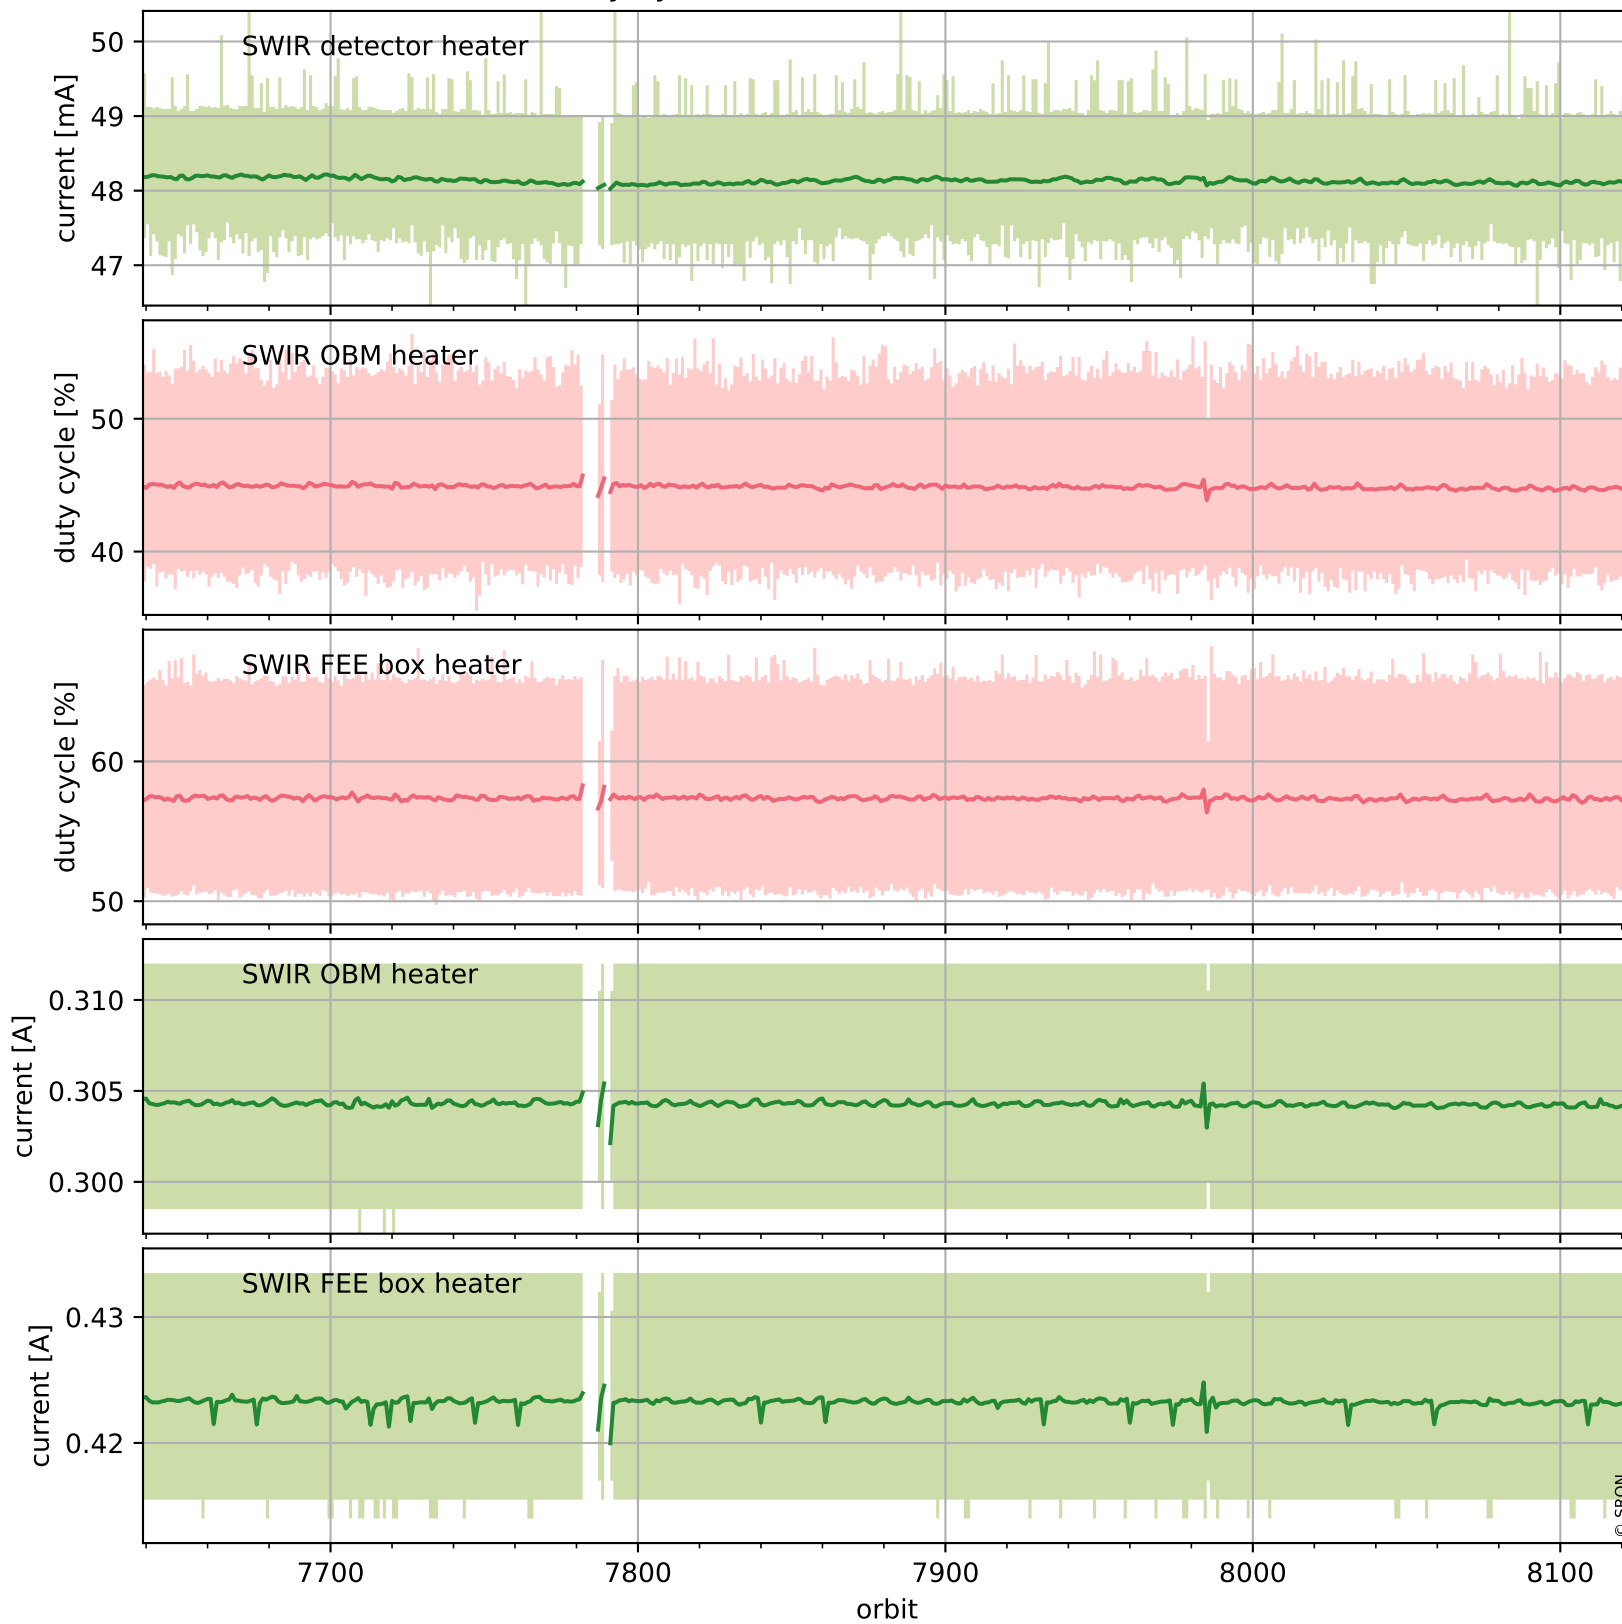

Tropomi SWIR housekeeping data

orbits : [8110, 8123]
coverage : 2019-05-08 / 2019-05-09
created : 2023-08-21T08:44:16

Temperature of sensors relevant for SWIR (one day)

Tropomi SWIR housekeeping data

orbits : [7639, 8123]
coverage : 2019-04-04 / 2019-05-09
created : 2023-08-21T08:44:16

Temperature of sensors relevant for SWIR (last month)

Tropomi SWIR housekeeping data

orbits : [8110, 8123]
coverage : 2019-05-08 / 2019-05-09
created : 2023-08-21T08:44:17

Current and duty cycle of 3 heaters relevant for SWIR (one day)

Tropomi SWIR housekeeping data

orbits : [7639, 8123]
coverage : 2019-04-04 / 2019-05-09
created : 2023-08-21T08:44:17

Current and duty cycle of 3 heaters relevant for SWIR (last month)

Tropomi SWIR housekeeping data

orbits : [8110, 8123]
coverage : 2019-05-08 / 2019-05-09
created : 2023-08-21T08:44:18

Temperature of sensors at the SWIR front-end electronics (one day)

Tropomi SWIR housekeeping data

orbits : [7639, 8123]
coverage : 2019-04-04 / 2019-05-09
created : 2023-08-21T08:44:18