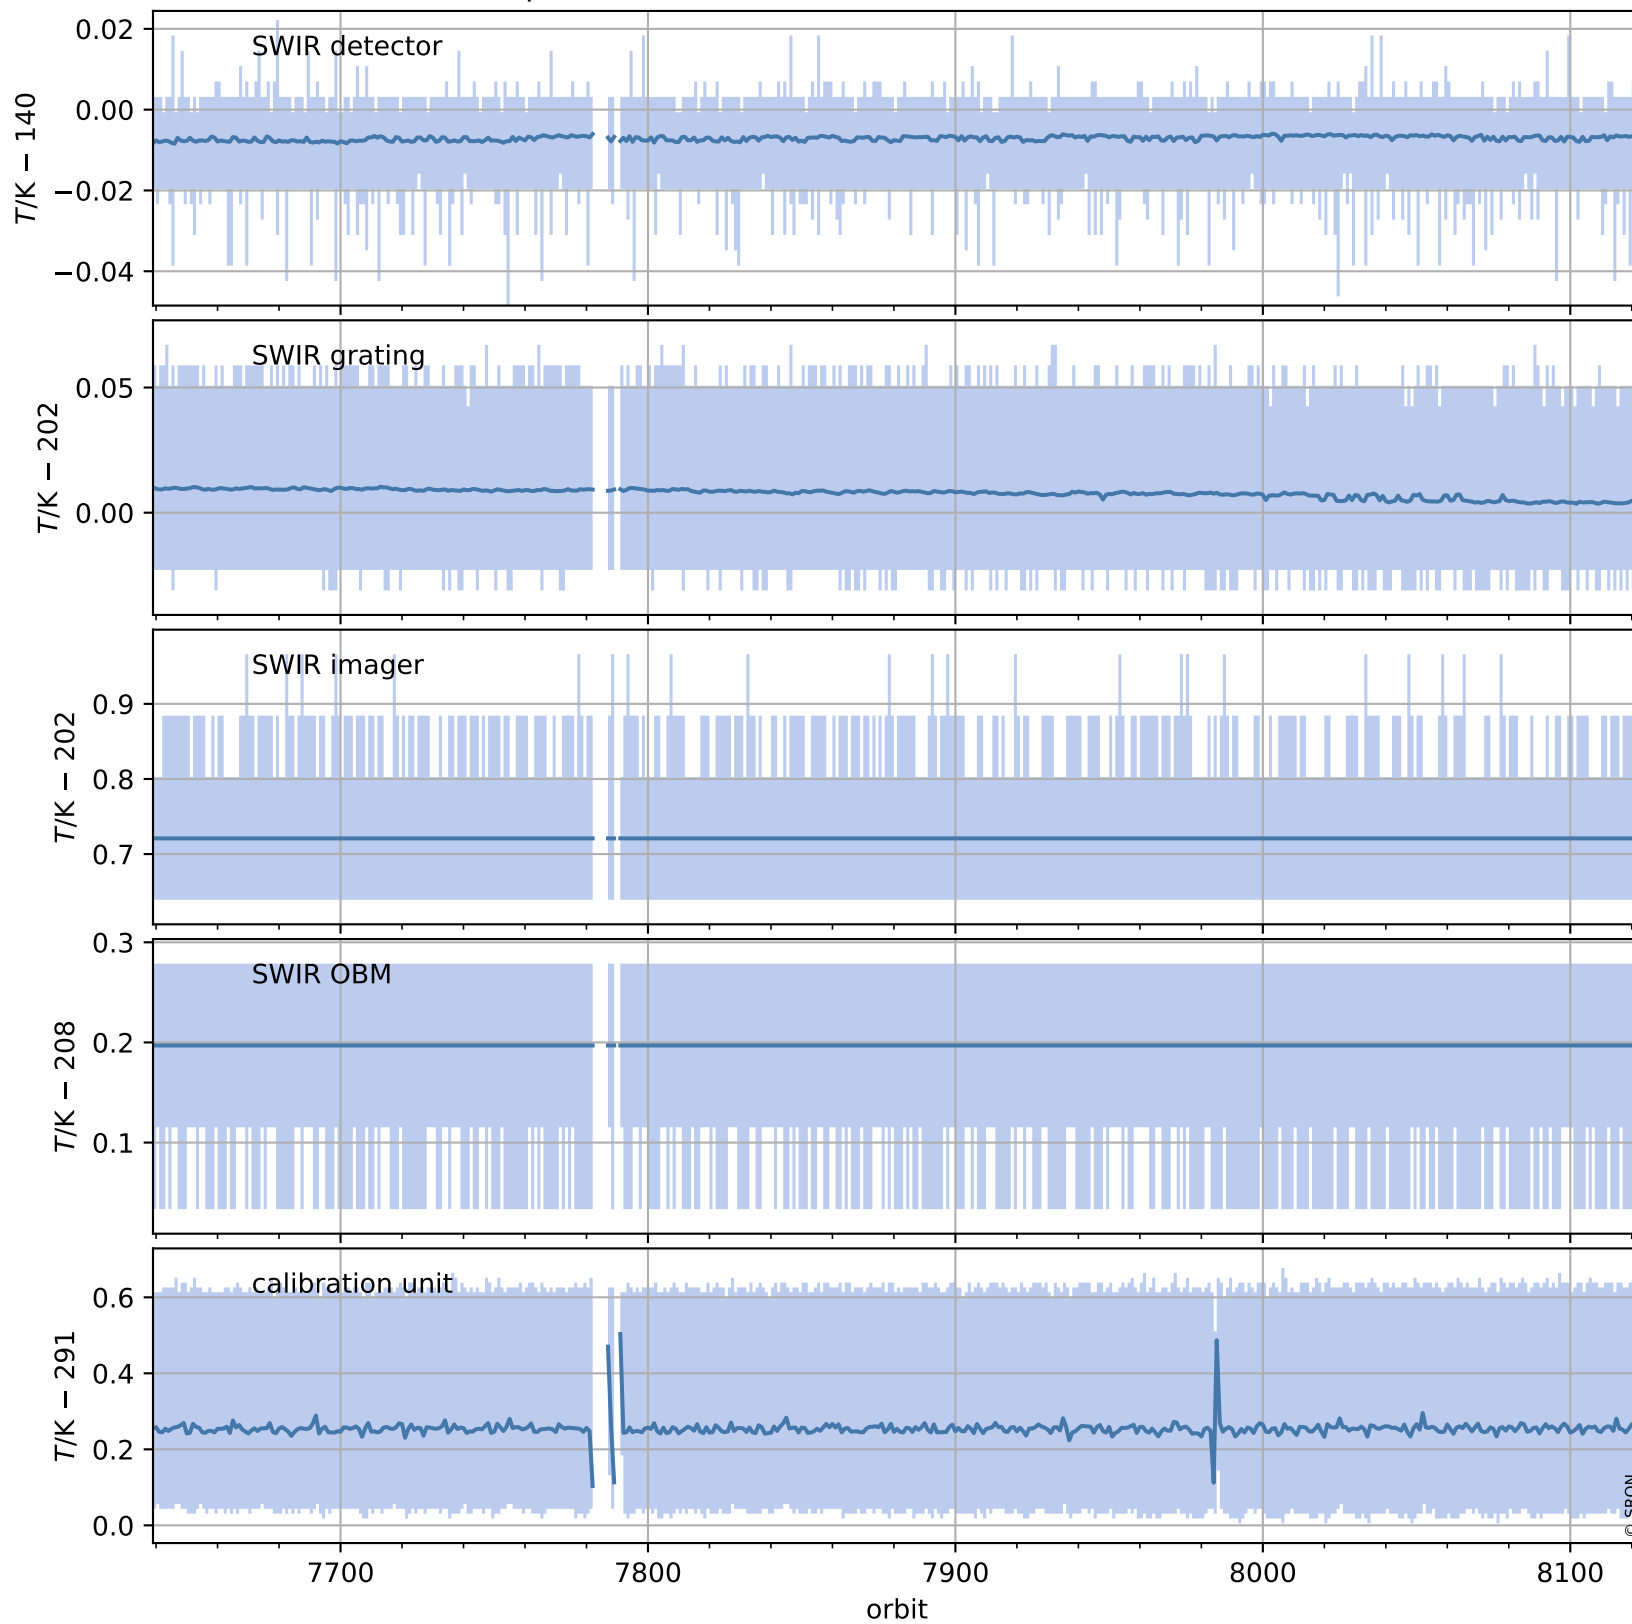

Tropomi SWIR housekeeping data

orbits : [8110, 8123]
coverage : 2019-05-08 / 2019-05-09
created : 2023-08-21T08:44:16

Temperature of sensors relevant for SWIR (one day)

Tropomi SWIR housekeeping data

orbits : [7639, 8123]
coverage : 2019-04-04 / 2019-05-09
created : 2023-08-21T08:44:16

Temperature of sensors relevant for SWIR (last month)

Tropomi SWIR housekeeping data

orbits : [8110, 8123]
coverage : 2019-05-08 / 2019-05-09
created : 2023-08-21T08:44:17

Current and duty cycle of 3 heaters relevant for SWIR (one day)

Tropomi SWIR housekeeping data

orbits : [7639, 8123]
coverage : 2019-04-04 / 2019-05-09
created : 2023-08-21T08:44:17

Current and duty cycle of 3 heaters relevant for SWIR (last month)

Tropomi SWIR housekeeping data

orbits : [8110, 8123]
coverage : 2019-05-08 / 2019-05-09
created : 2023-08-21T08:44:18

Temperature of sensors at the SWIR front-end electronics (one day)

Tropomi SWIR housekeeping data

orbits : [7639, 8123]
coverage : 2019-04-04 / 2019-05-09
created : 2023-08-21T08:44:18