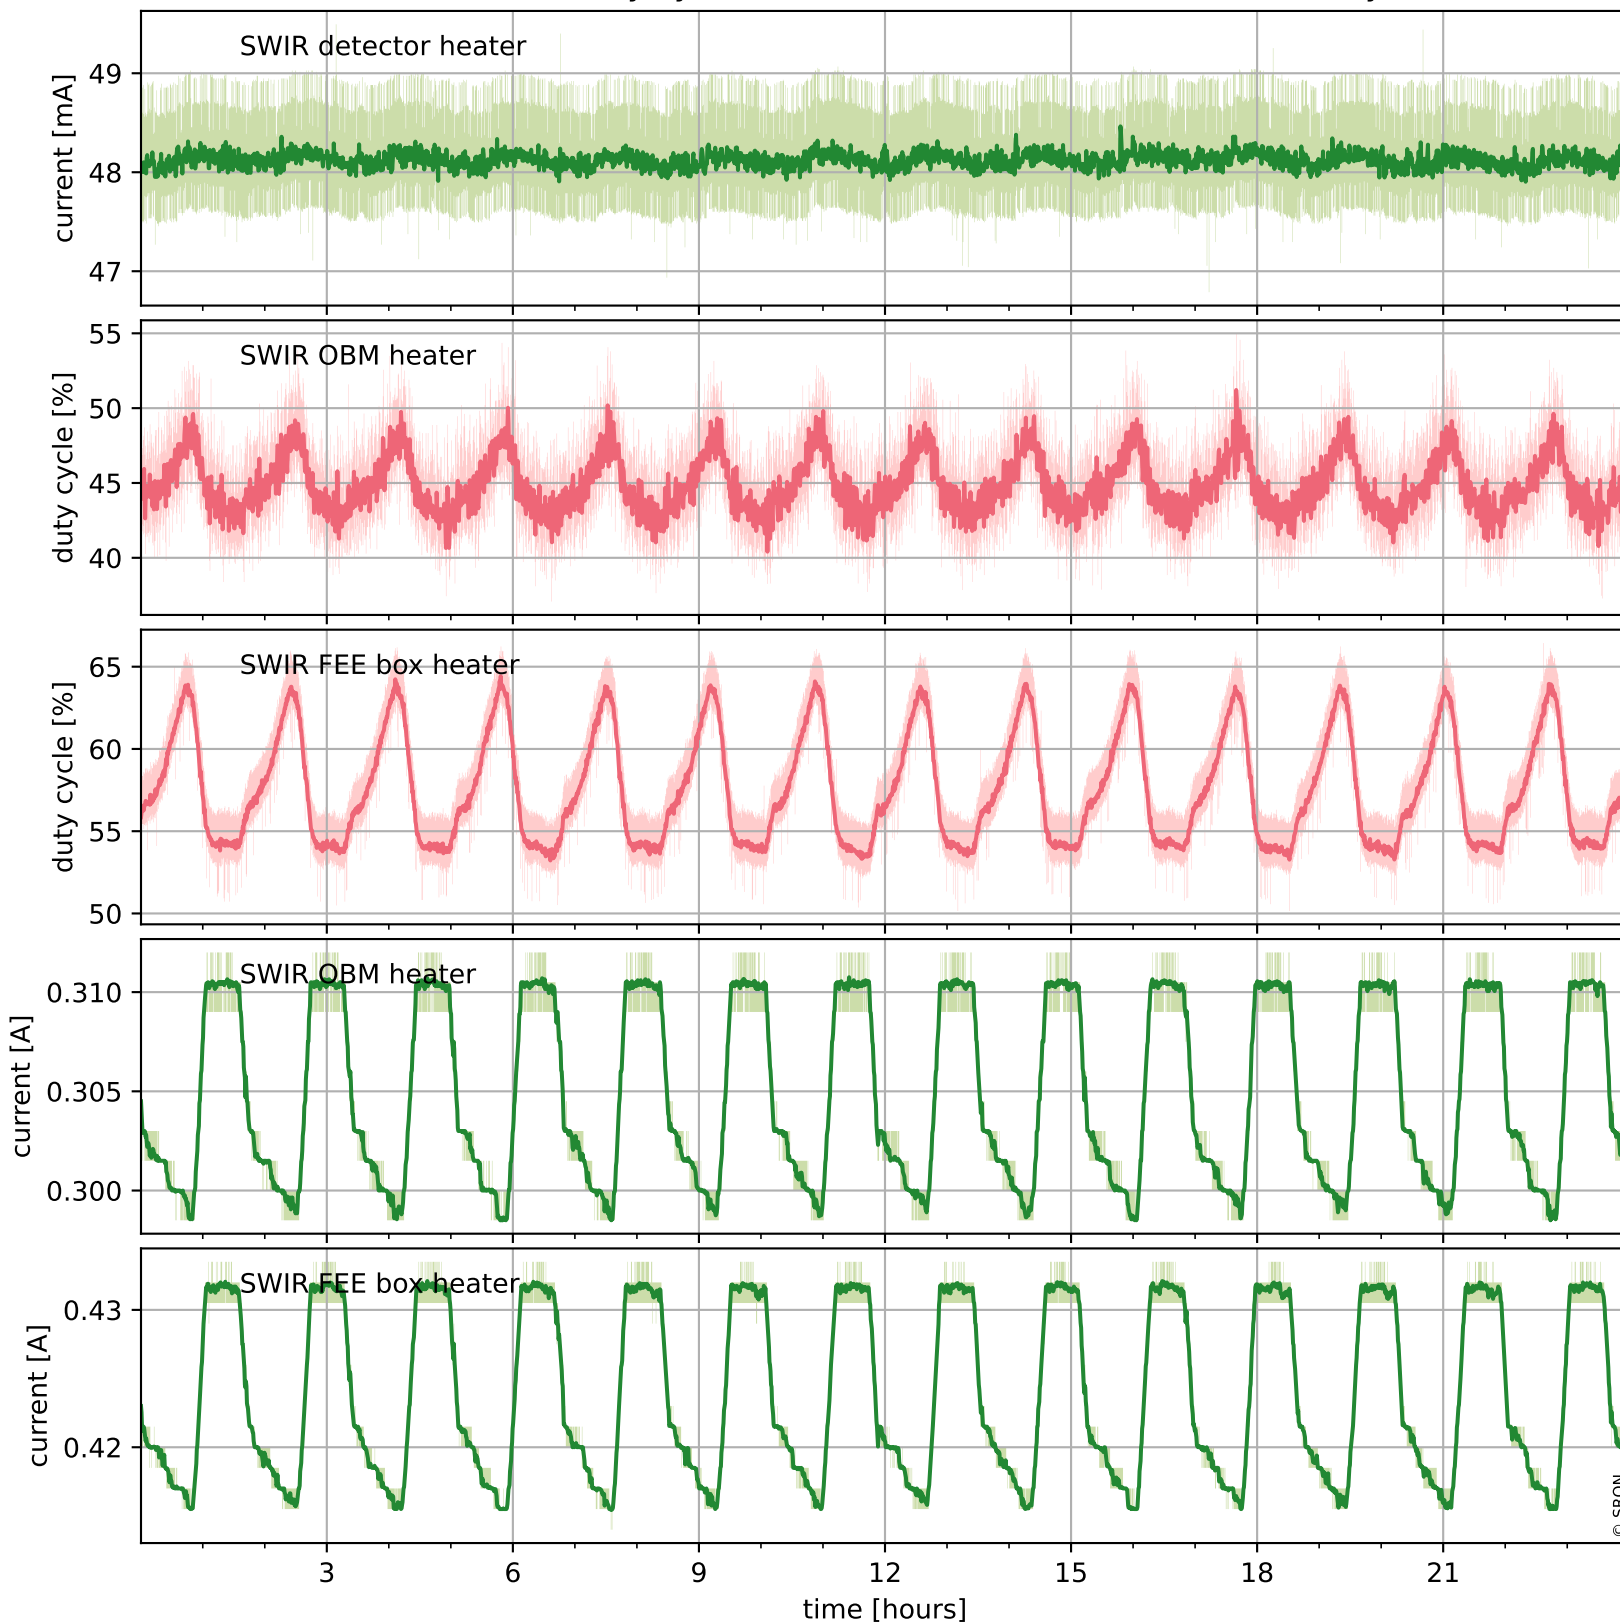

Tropomi SWIR housekeeping data

orbits : [8110, 8123]
coverage : 2019-05-08 / 2019-05-09
created : 2023-08-21T08:44:16

Temperature of sensors relevant for SWIR (one day)

Tropomi SWIR housekeeping data

orbits : [7639, 8123]
coverage : 2019-04-04 / 2019-05-09
created : 2023-08-21T08:44:16

Temperature of sensors relevant for SWIR (last month)

Tropomi SWIR housekeeping data

orbits : [8110, 8123]
coverage : 2019-05-08 / 2019-05-09
created : 2023-08-21T08:44:17

Current and duty cycle of 3 heaters relevant for SWIR (one day)

Tropomi SWIR housekeeping data

orbits : [7639, 8123]
coverage : 2019-04-04 / 2019-05-09
created : 2023-08-21T08:44:17

Current and duty cycle of 3 heaters relevant for SWIR (last month)

Tropomi SWIR housekeeping data