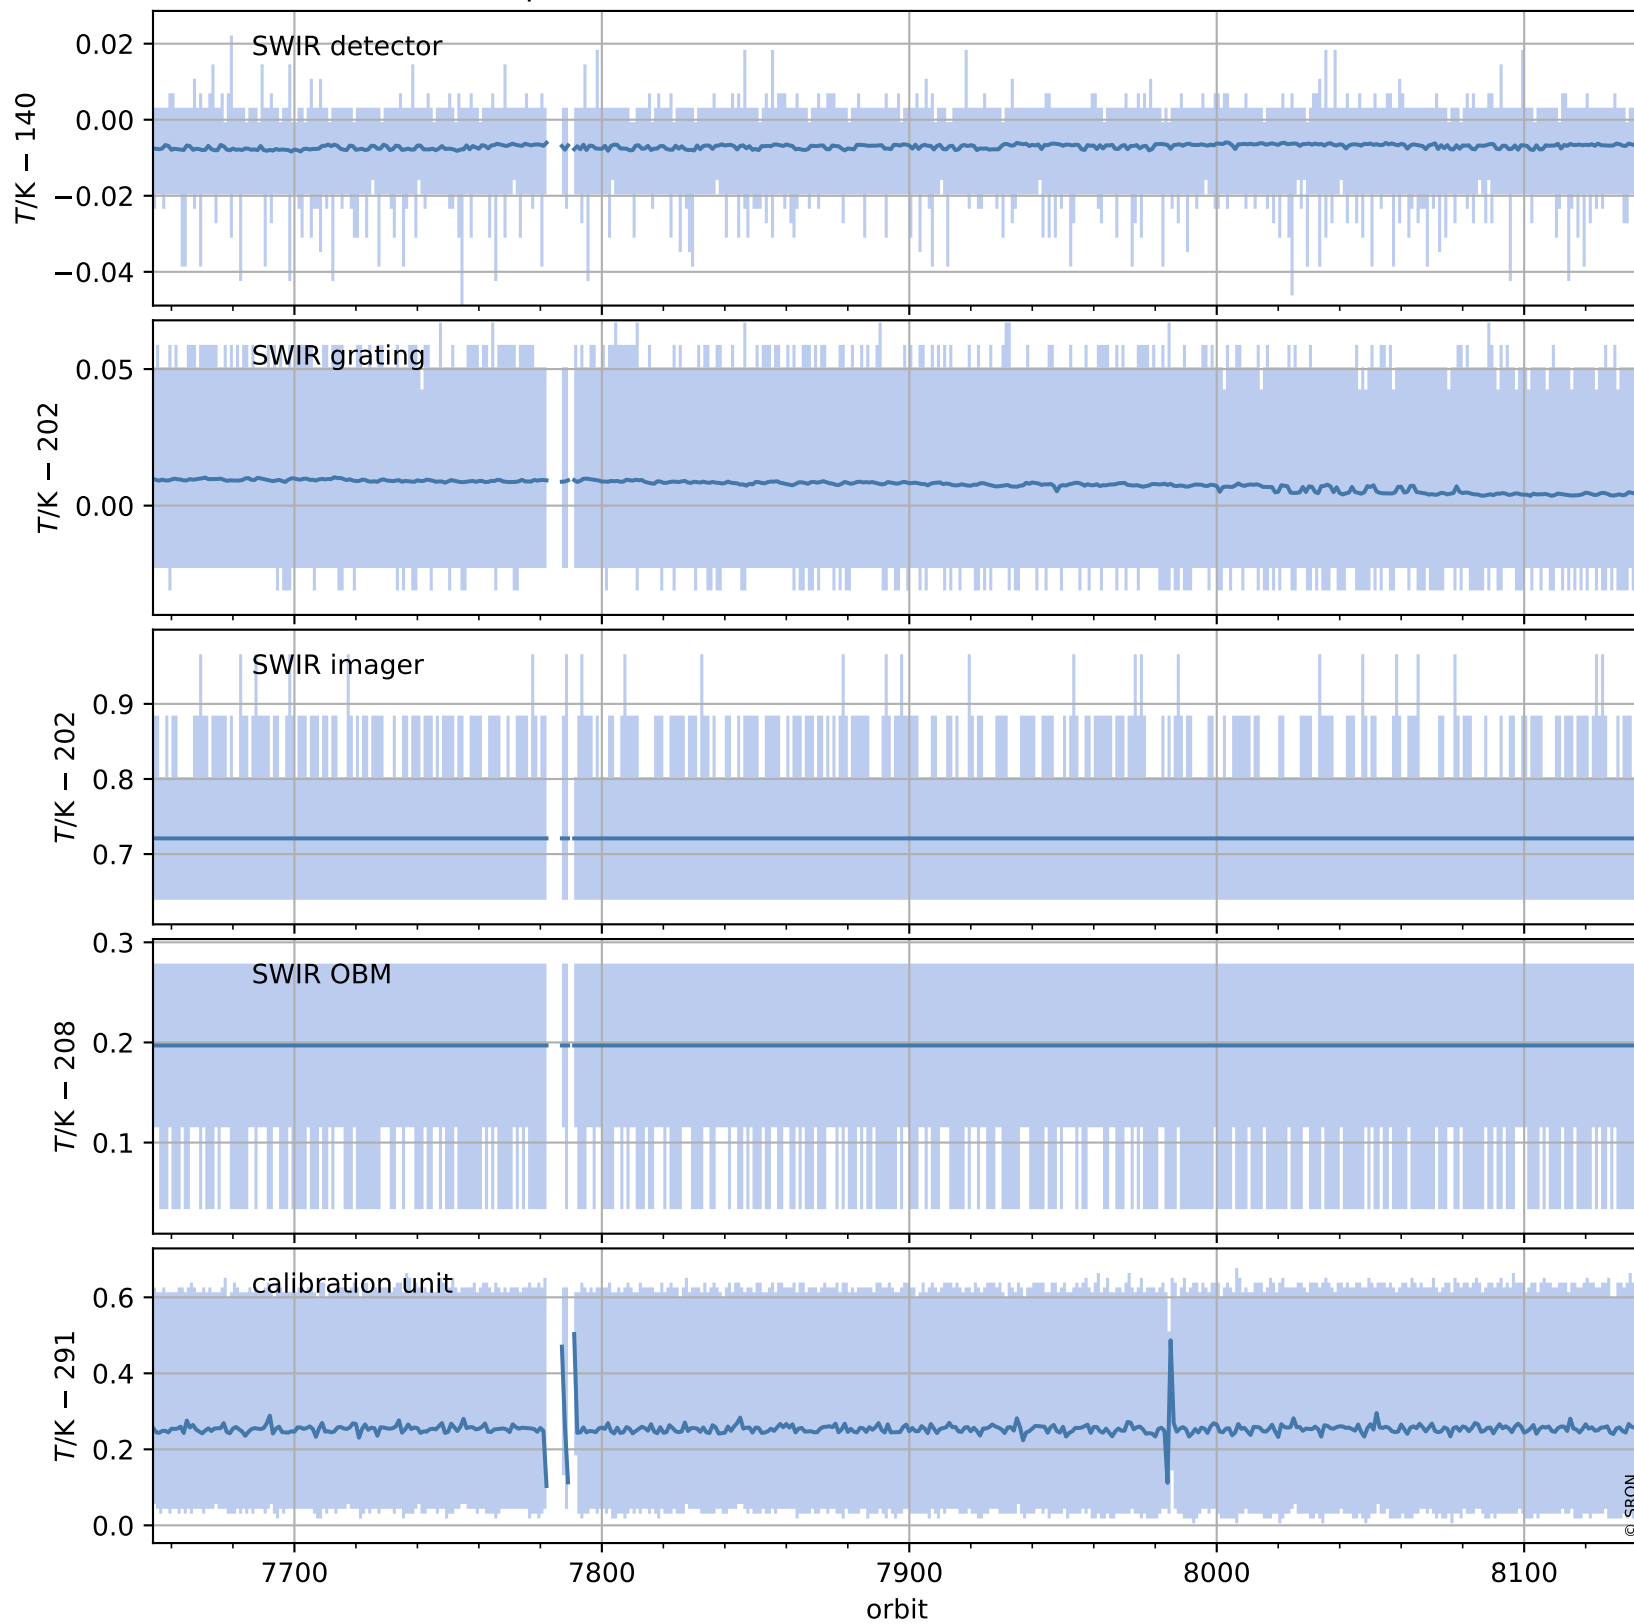

Tropomi SWIR housekeeping data

orbits : [8124, 8138]
coverage : 2019-05-09 / 2019-05-10
created : 2023-08-21T08:44:18

Temperature of sensors relevant for SWIR (one day)

Tropomi SWIR housekeeping data

orbits : [7654, 8138]
coverage : 2019-04-05 / 2019-05-10
created : 2023-08-21T08:44:19

Temperature of sensors relevant for SWIR (last month)

Tropomi SWIR housekeeping data

orbits : [8124, 8138]
coverage : 2019-05-09 / 2019-05-10
created : 2023-08-21T08:44:19

Current and duty cycle of 3 heaters relevant for SWIR (one day)

Tropomi SWIR housekeeping data

orbits : [7654, 8138]
coverage : 2019-04-05 / 2019-05-10
created : 2023-08-21T08:44:20

Current and duty cycle of 3 heaters relevant for SWIR (last month)

Tropomi SWIR housekeeping data

orbits : [8124, 8138]
coverage : 2019-05-09 / 2019-05-10
created : 2023-08-21T08:44:20

Temperature of sensors at the SWIR front-end electronics (one day)

Tropomi SWIR housekeeping data

orbits : [7654, 8138]
coverage : 2019-04-05 / 2019-05-10
created : 2023-08-21T08:44:20