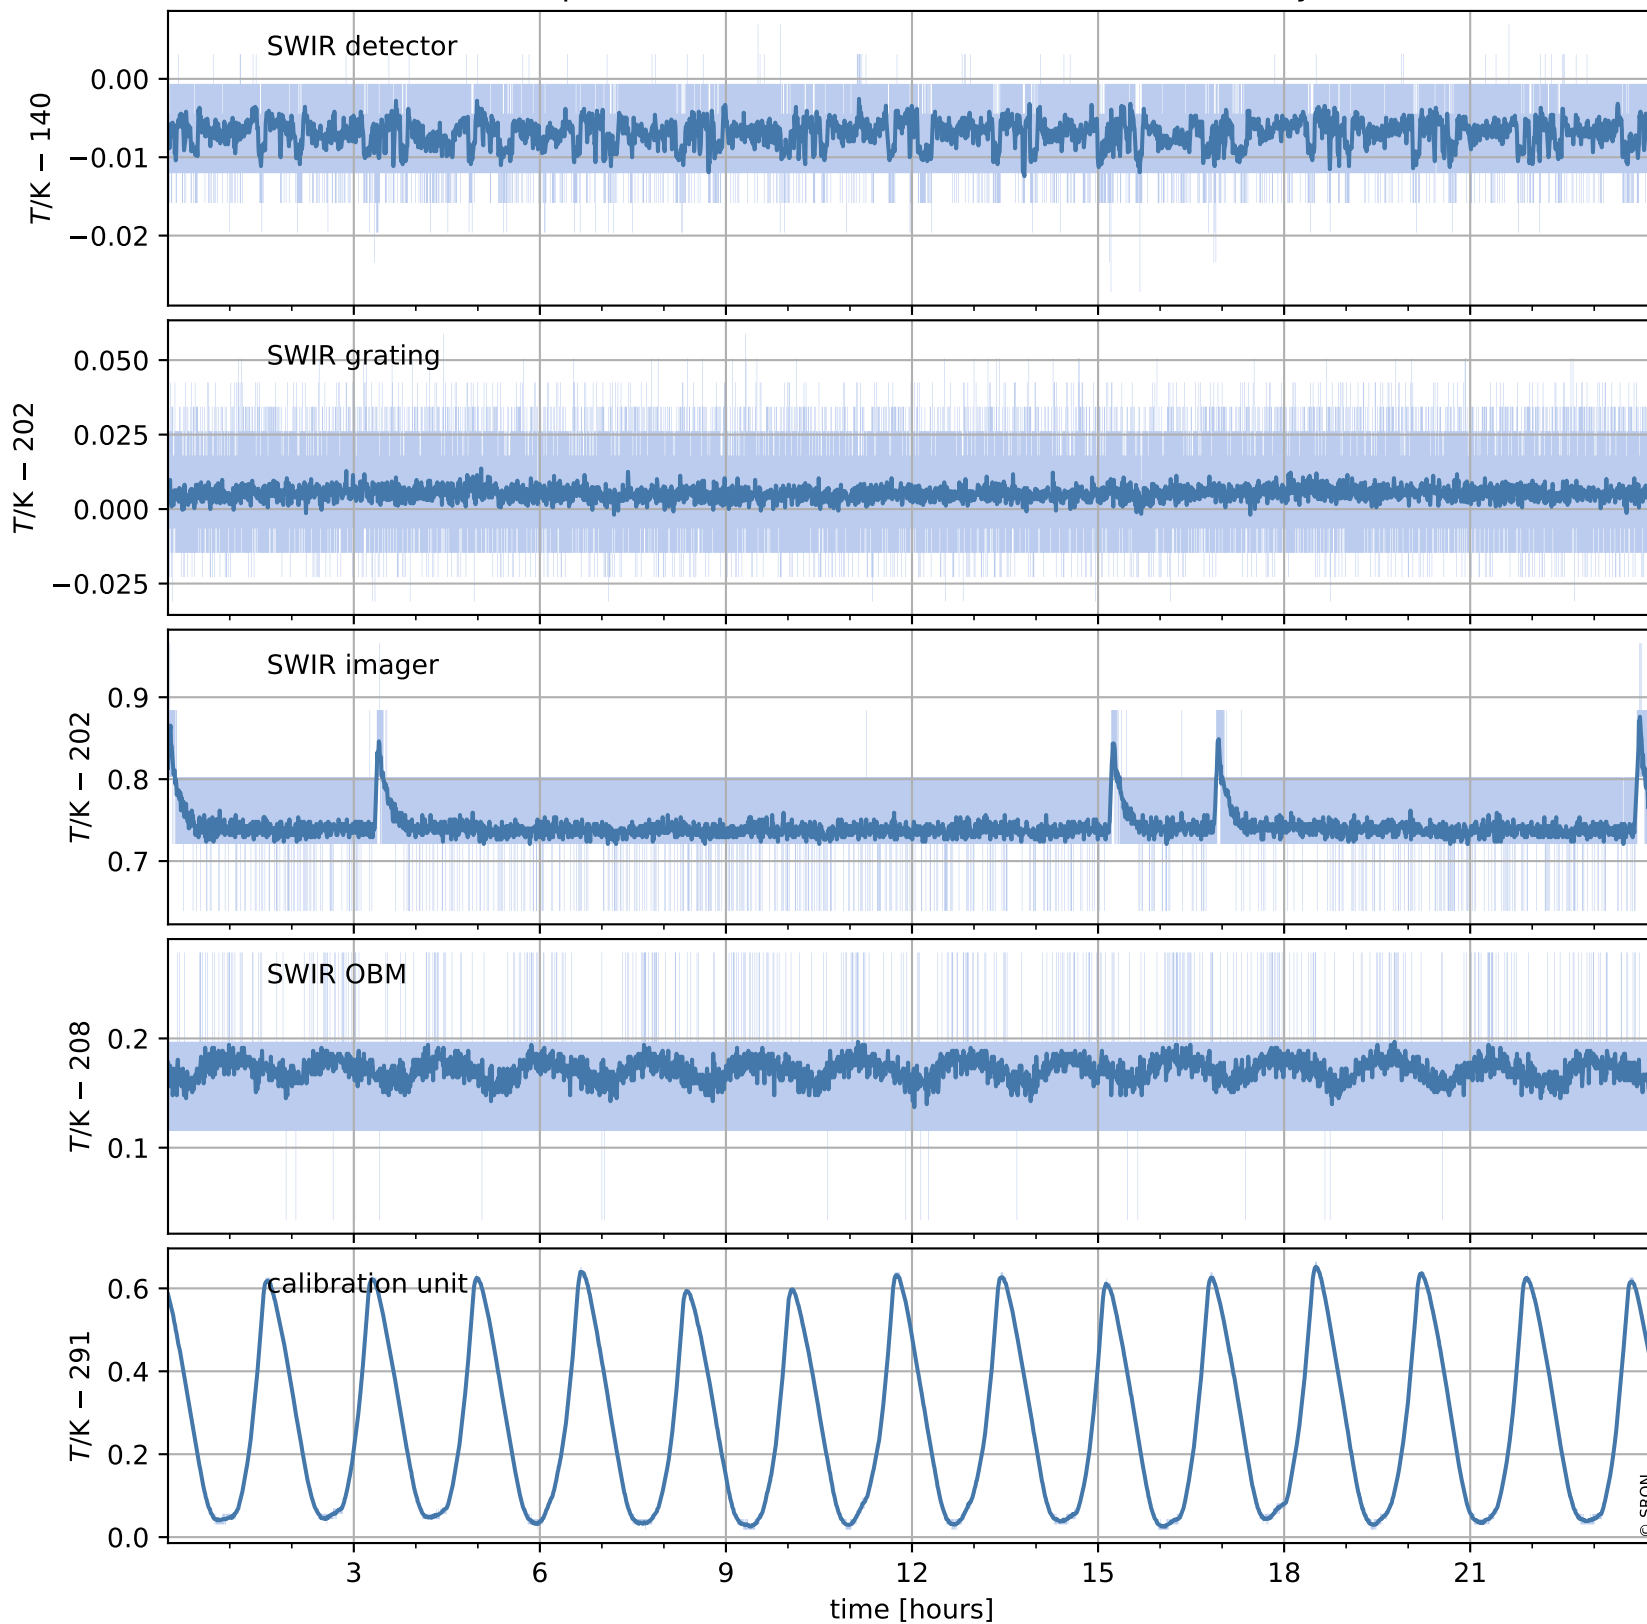

Tropomi SWIR housekeeping data

orbits : [8124, 8138]
coverage : 2019-05-09 / 2019-05-10
created : 2023-08-21T08:44:18

Temperature of sensors relevant for SWIR (one day)

Tropomi SWIR housekeeping data

orbits : [7654, 8138]
coverage : 2019-04-05 / 2019-05-10
created : 2023-08-21T08:44:19

Temperature of sensors relevant for SWIR (last month)

Tropomi SWIR housekeeping data

orbits : [8124, 8138]
coverage : 2019-05-09 / 2019-05-10
created : 2023-08-21T08:44:19

Current and duty cycle of 3 heaters relevant for SWIR (one day)

Tropomi SWIR housekeeping data

orbits : [7654, 8138]
coverage : 2019-04-05 / 2019-05-10
created : 2023-08-21T08:44:20

Current and duty cycle of 3 heaters relevant for SWIR (last month)

Tropomi SWIR housekeeping data