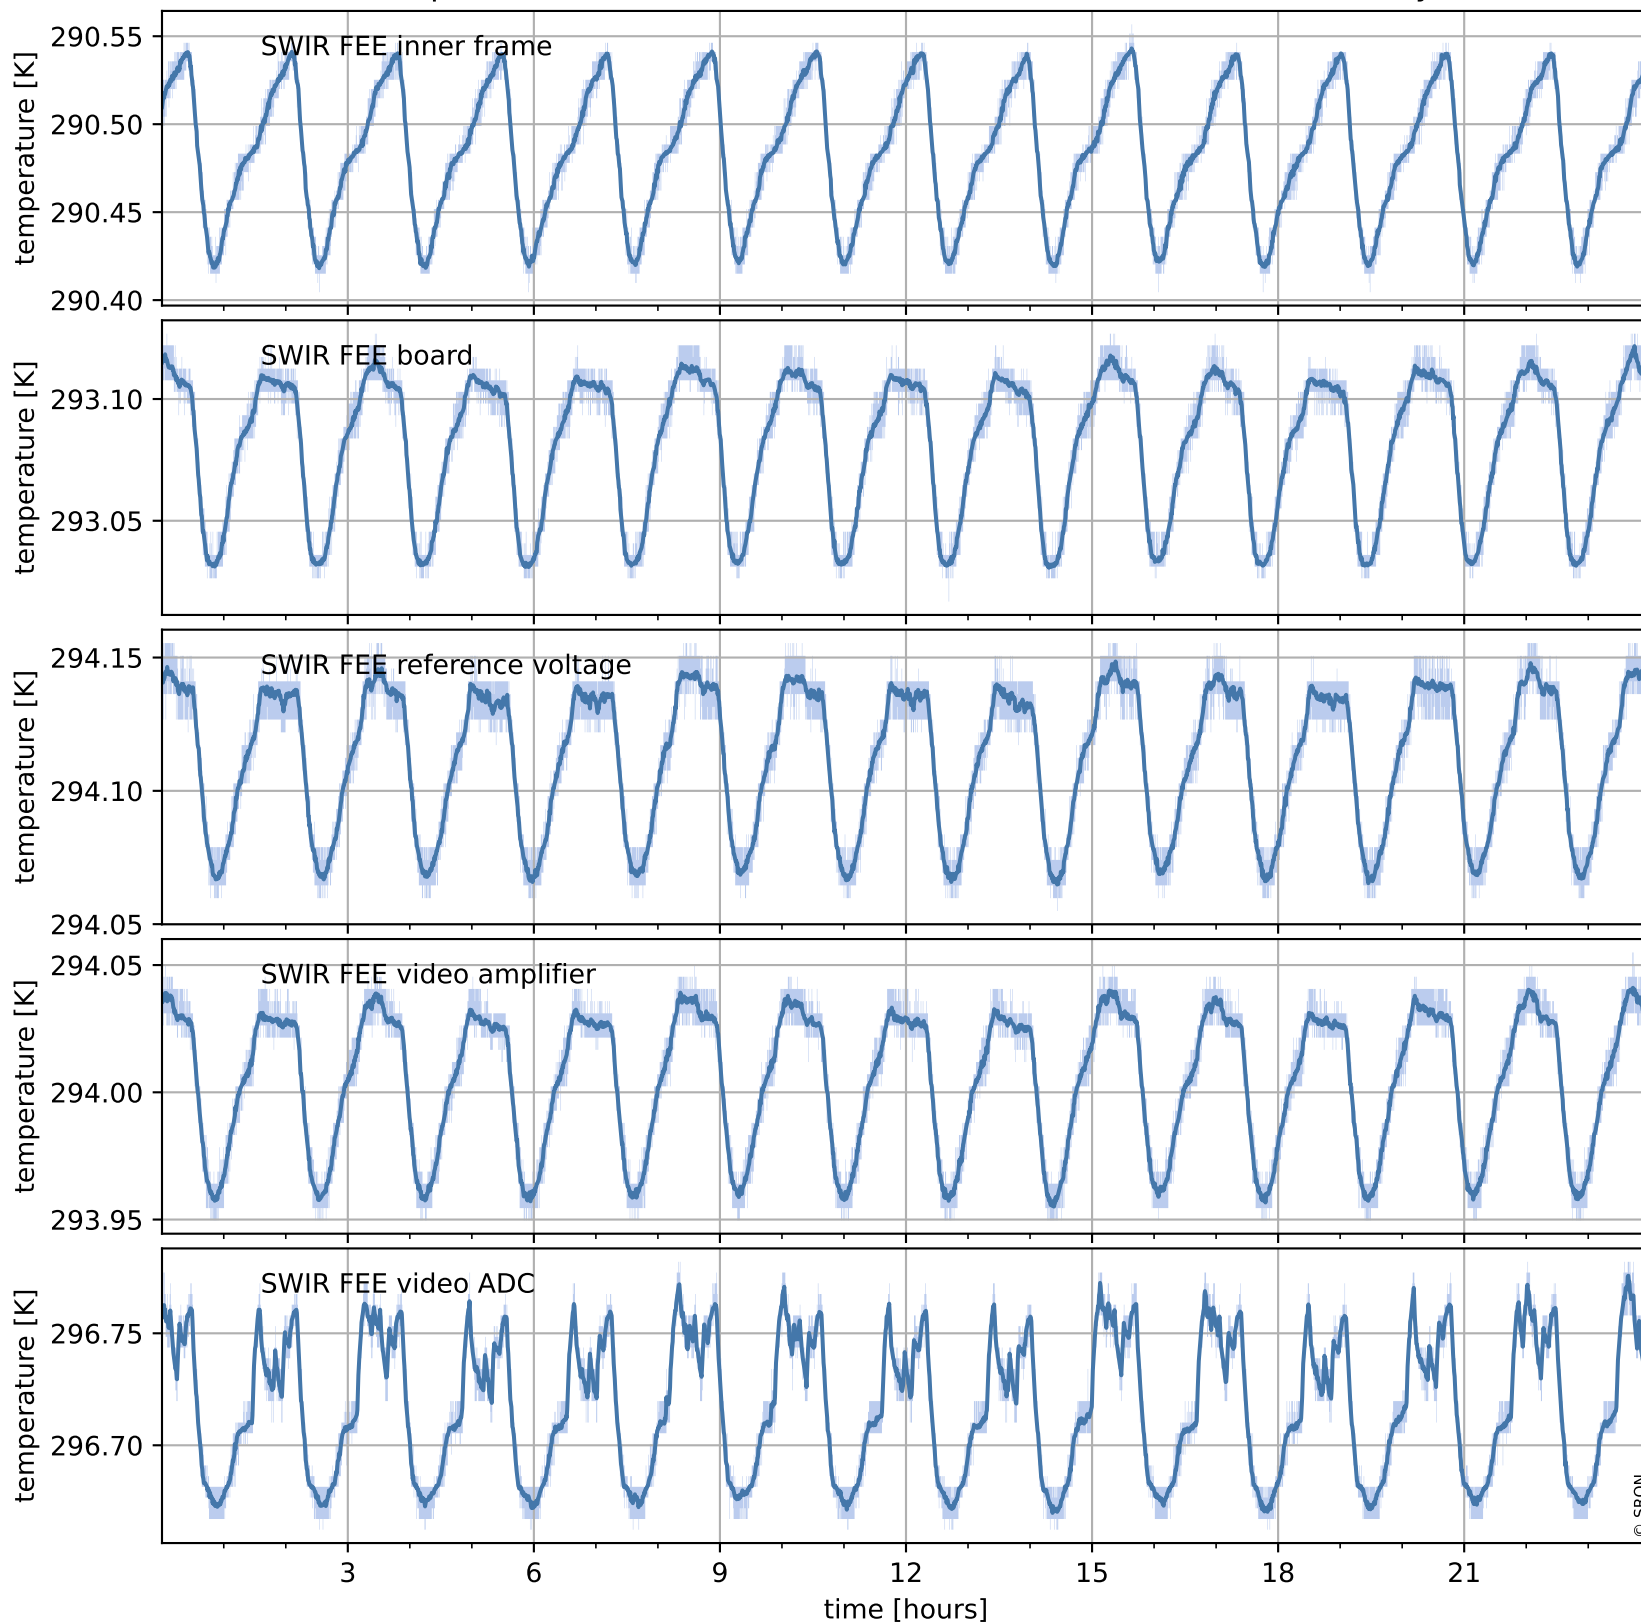

Tropomi SWIR housekeeping data

orbits : [8124, 8138]
coverage : 2019-05-09 / 2019-05-10
created : 2023-08-21T08:44:20

Temperature of sensors at the SWIR front-end electronics (one day)