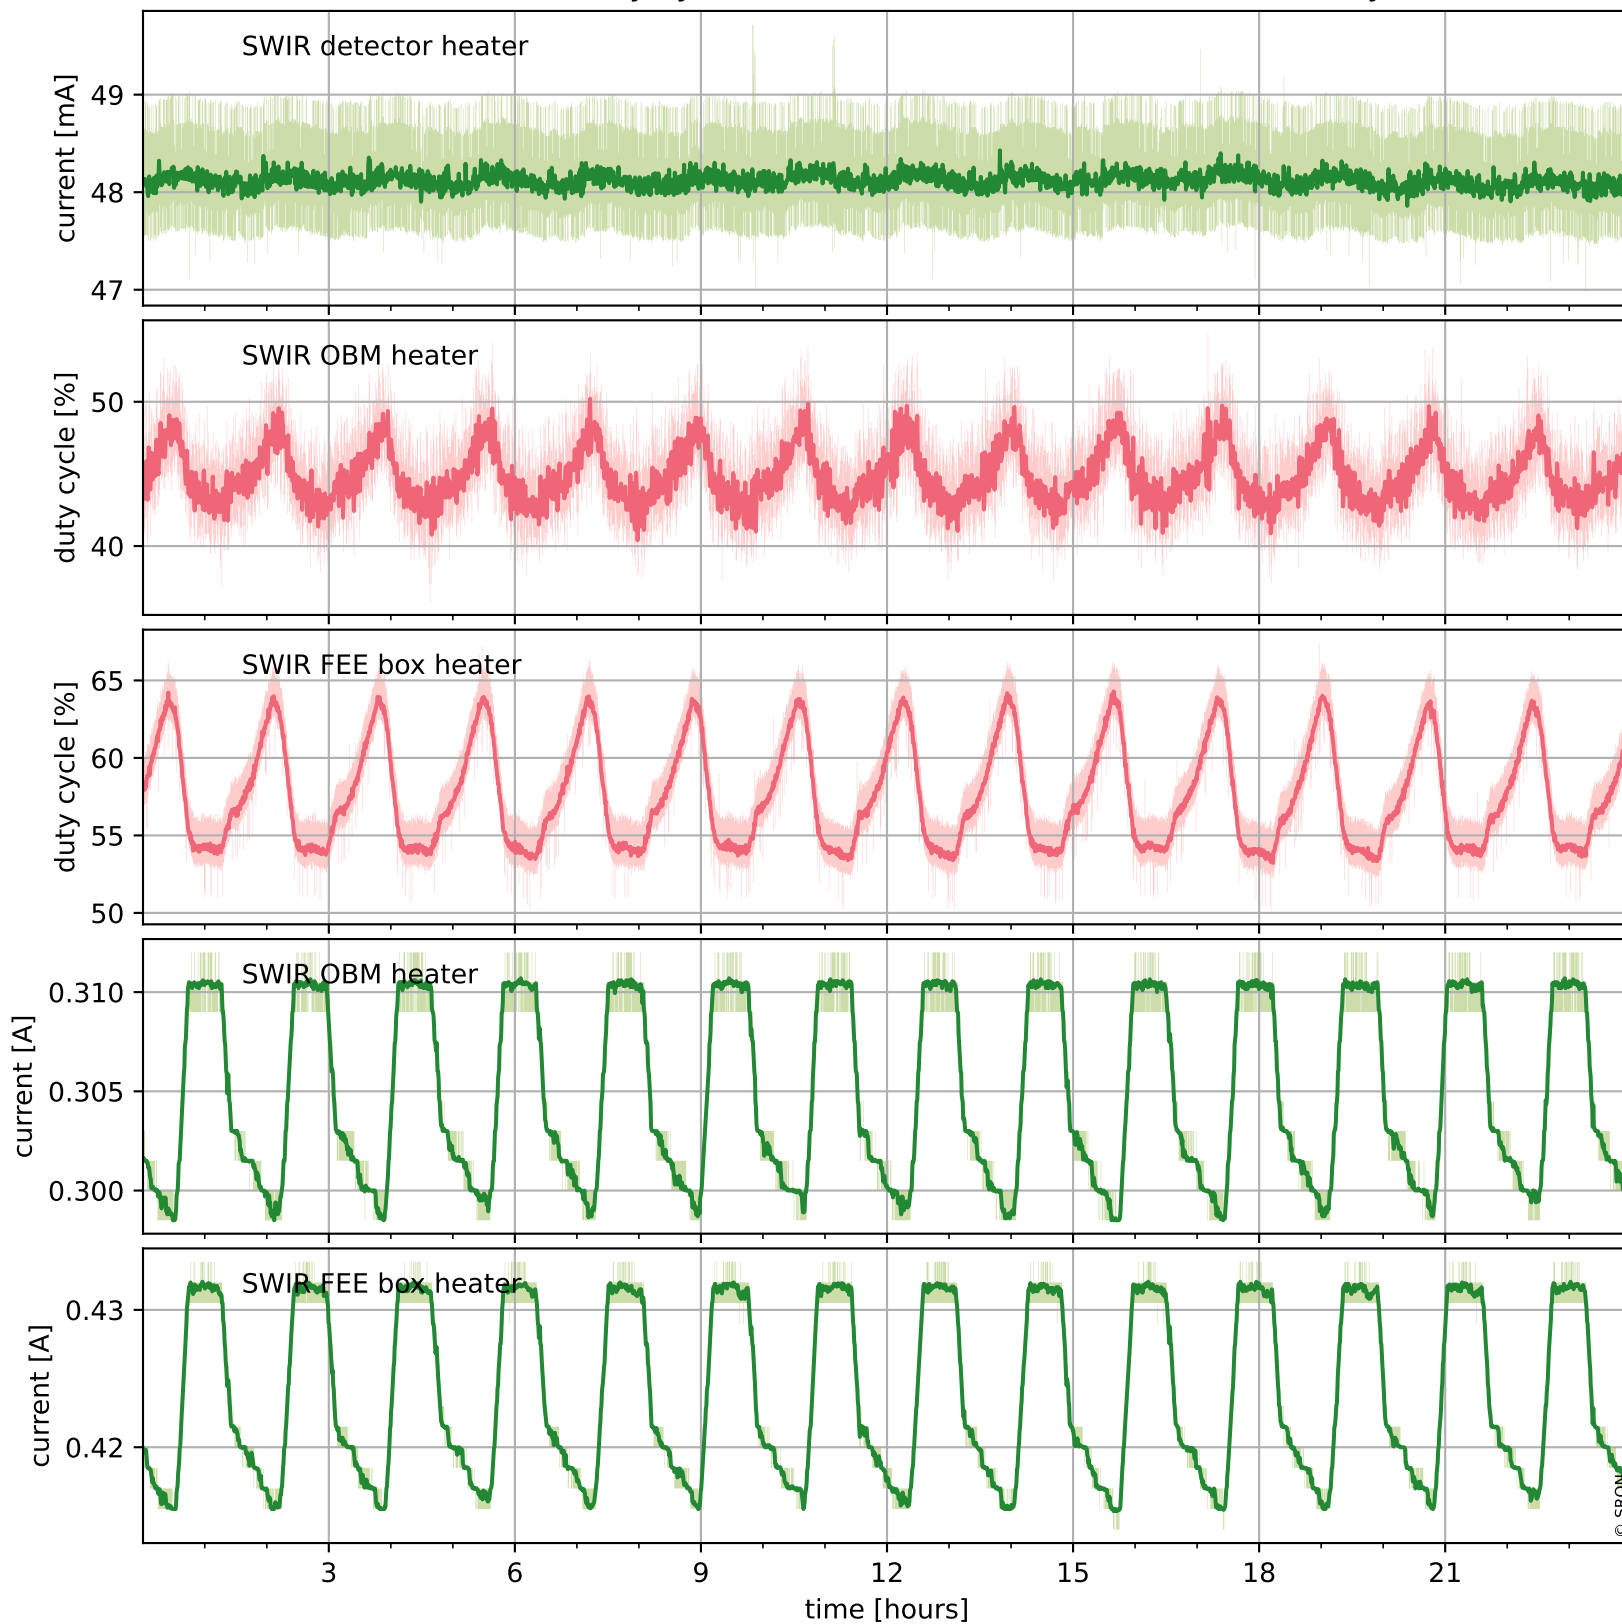

Tropomi SWIR housekeeping data

orbits : [8124, 8138]
coverage : 2019-05-09 / 2019-05-10
created : 2023-08-21T08:44:18

Temperature of sensors relevant for SWIR (one day)

Tropomi SWIR housekeeping data

orbits : [7654, 8138]
coverage : 2019-04-05 / 2019-05-10
created : 2023-08-21T08:44:19

Temperature of sensors relevant for SWIR (last month)

Tropomi SWIR housekeeping data

orbits : [8124, 8138]
coverage : 2019-05-09 / 2019-05-10
created : 2023-08-21T08:44:19

Current and duty cycle of 3 heaters relevant for SWIR (one day)