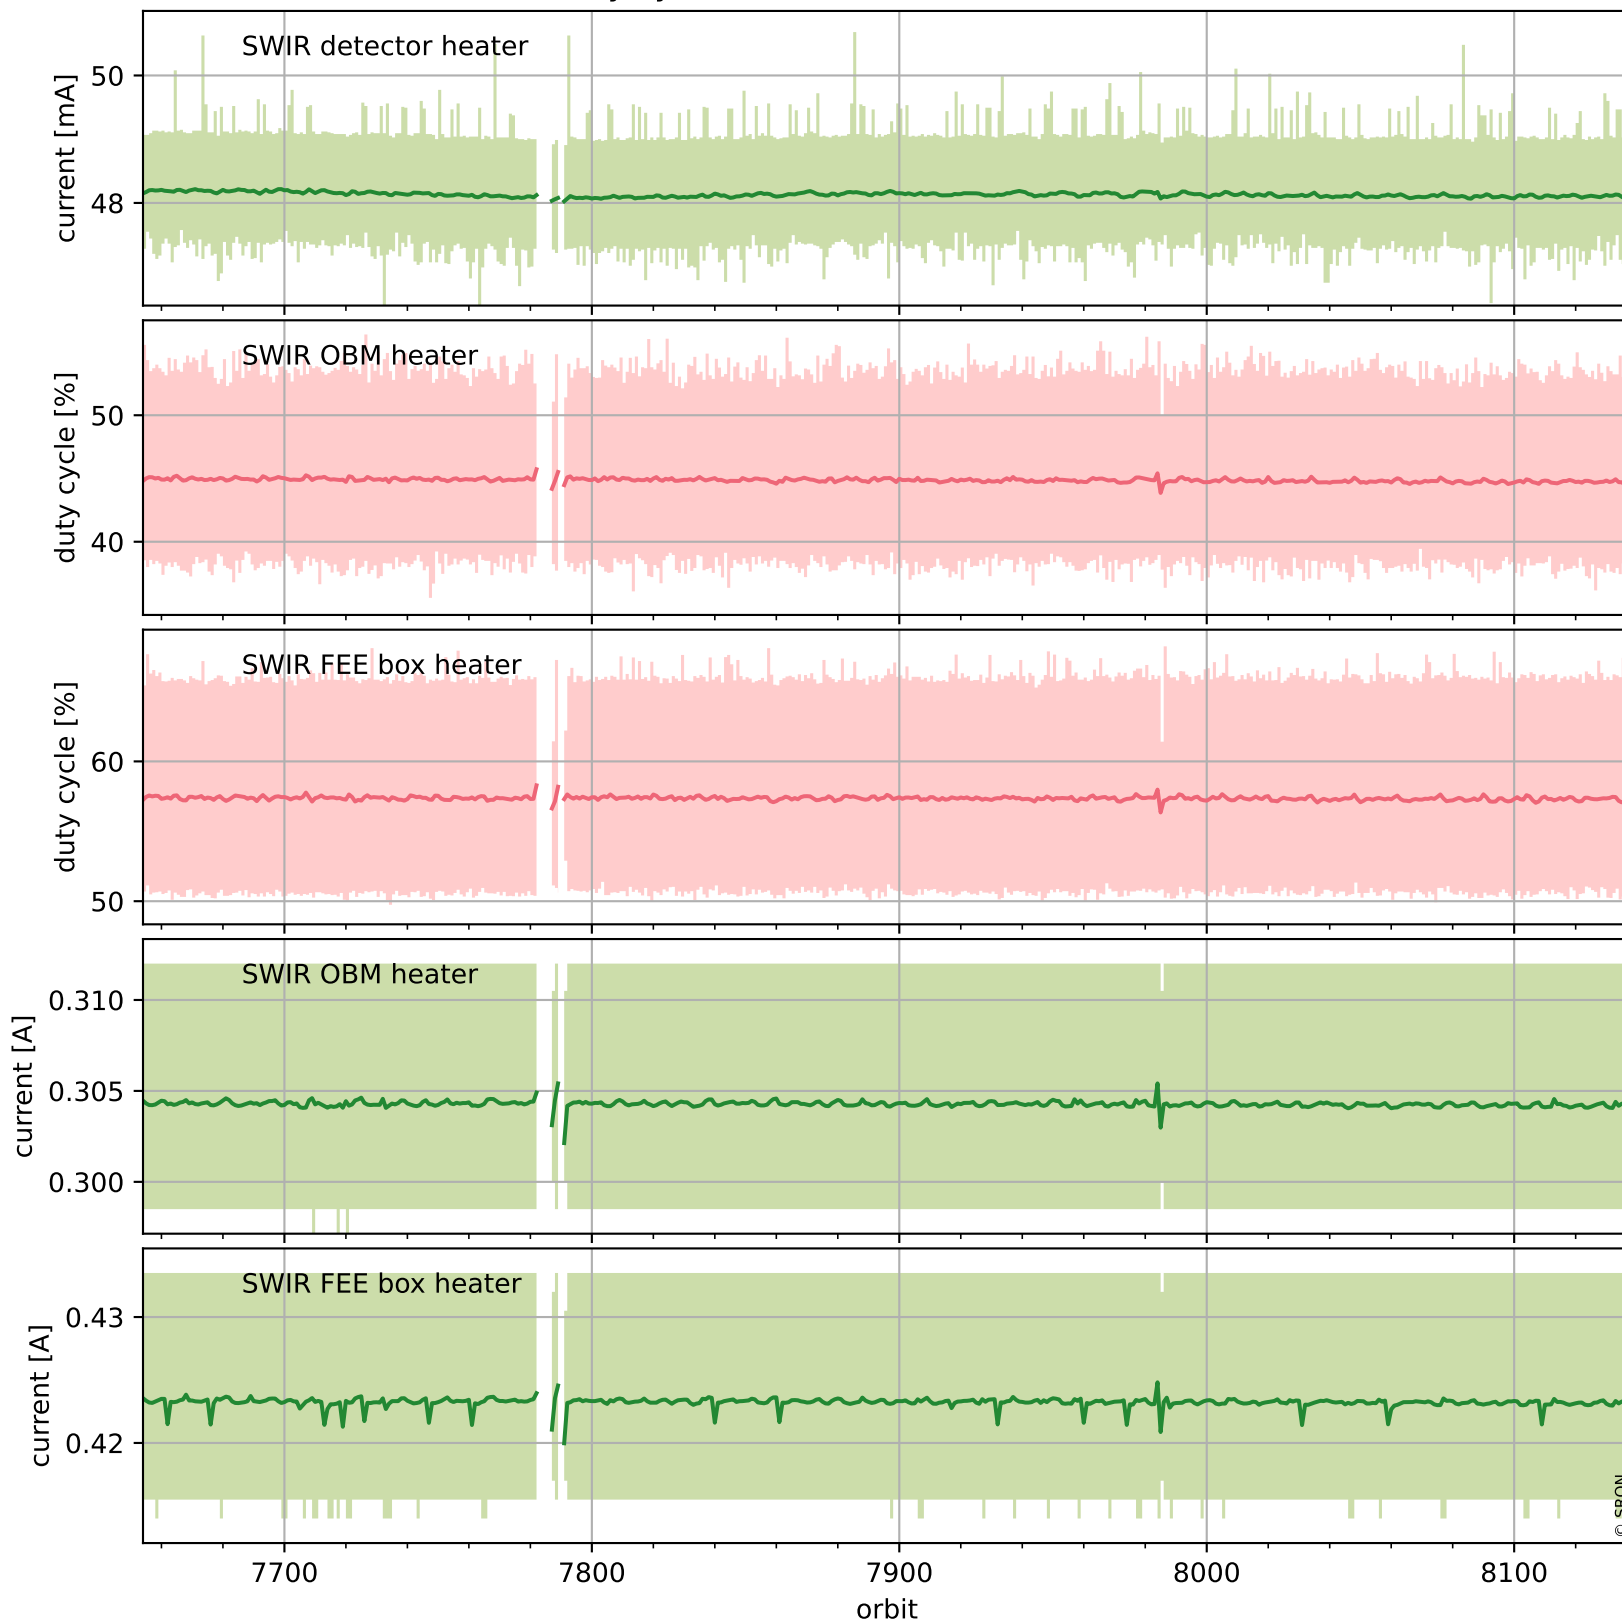

Tropomi SWIR housekeeping data

orbits : [8124, 8138]
coverage : 2019-05-09 / 2019-05-10
created : 2023-08-21T08:44:18

Temperature of sensors relevant for SWIR (one day)

Tropomi SWIR housekeeping data

orbits : [7654, 8138]
coverage : 2019-04-05 / 2019-05-10
created : 2023-08-21T08:44:19

Temperature of sensors relevant for SWIR (last month)

Tropomi SWIR housekeeping data

orbits : [8124, 8138]
coverage : 2019-05-09 / 2019-05-10
created : 2023-08-21T08:44:19

Current and duty cycle of 3 heaters relevant for SWIR (one day)

Tropomi SWIR housekeeping data

orbits : [7654, 8138]
coverage : 2019-04-05 / 2019-05-10
created : 2023-08-21T08:44:20

Current and duty cycle of 3 heaters relevant for SWIR (last month)

Tropomi SWIR housekeeping data

orbits : [8124, 8138]
coverage : 2019-05-09 / 2019-05-10
created : 2023-08-21T08:44:20

Temperature of sensors at the SWIR front-end electronics (one day)

Tropomi SWIR housekeeping data

orbits : [7654, 8138]
coverage : 2019-04-05 / 2019-05-10
created : 2023-08-21T08:44:20