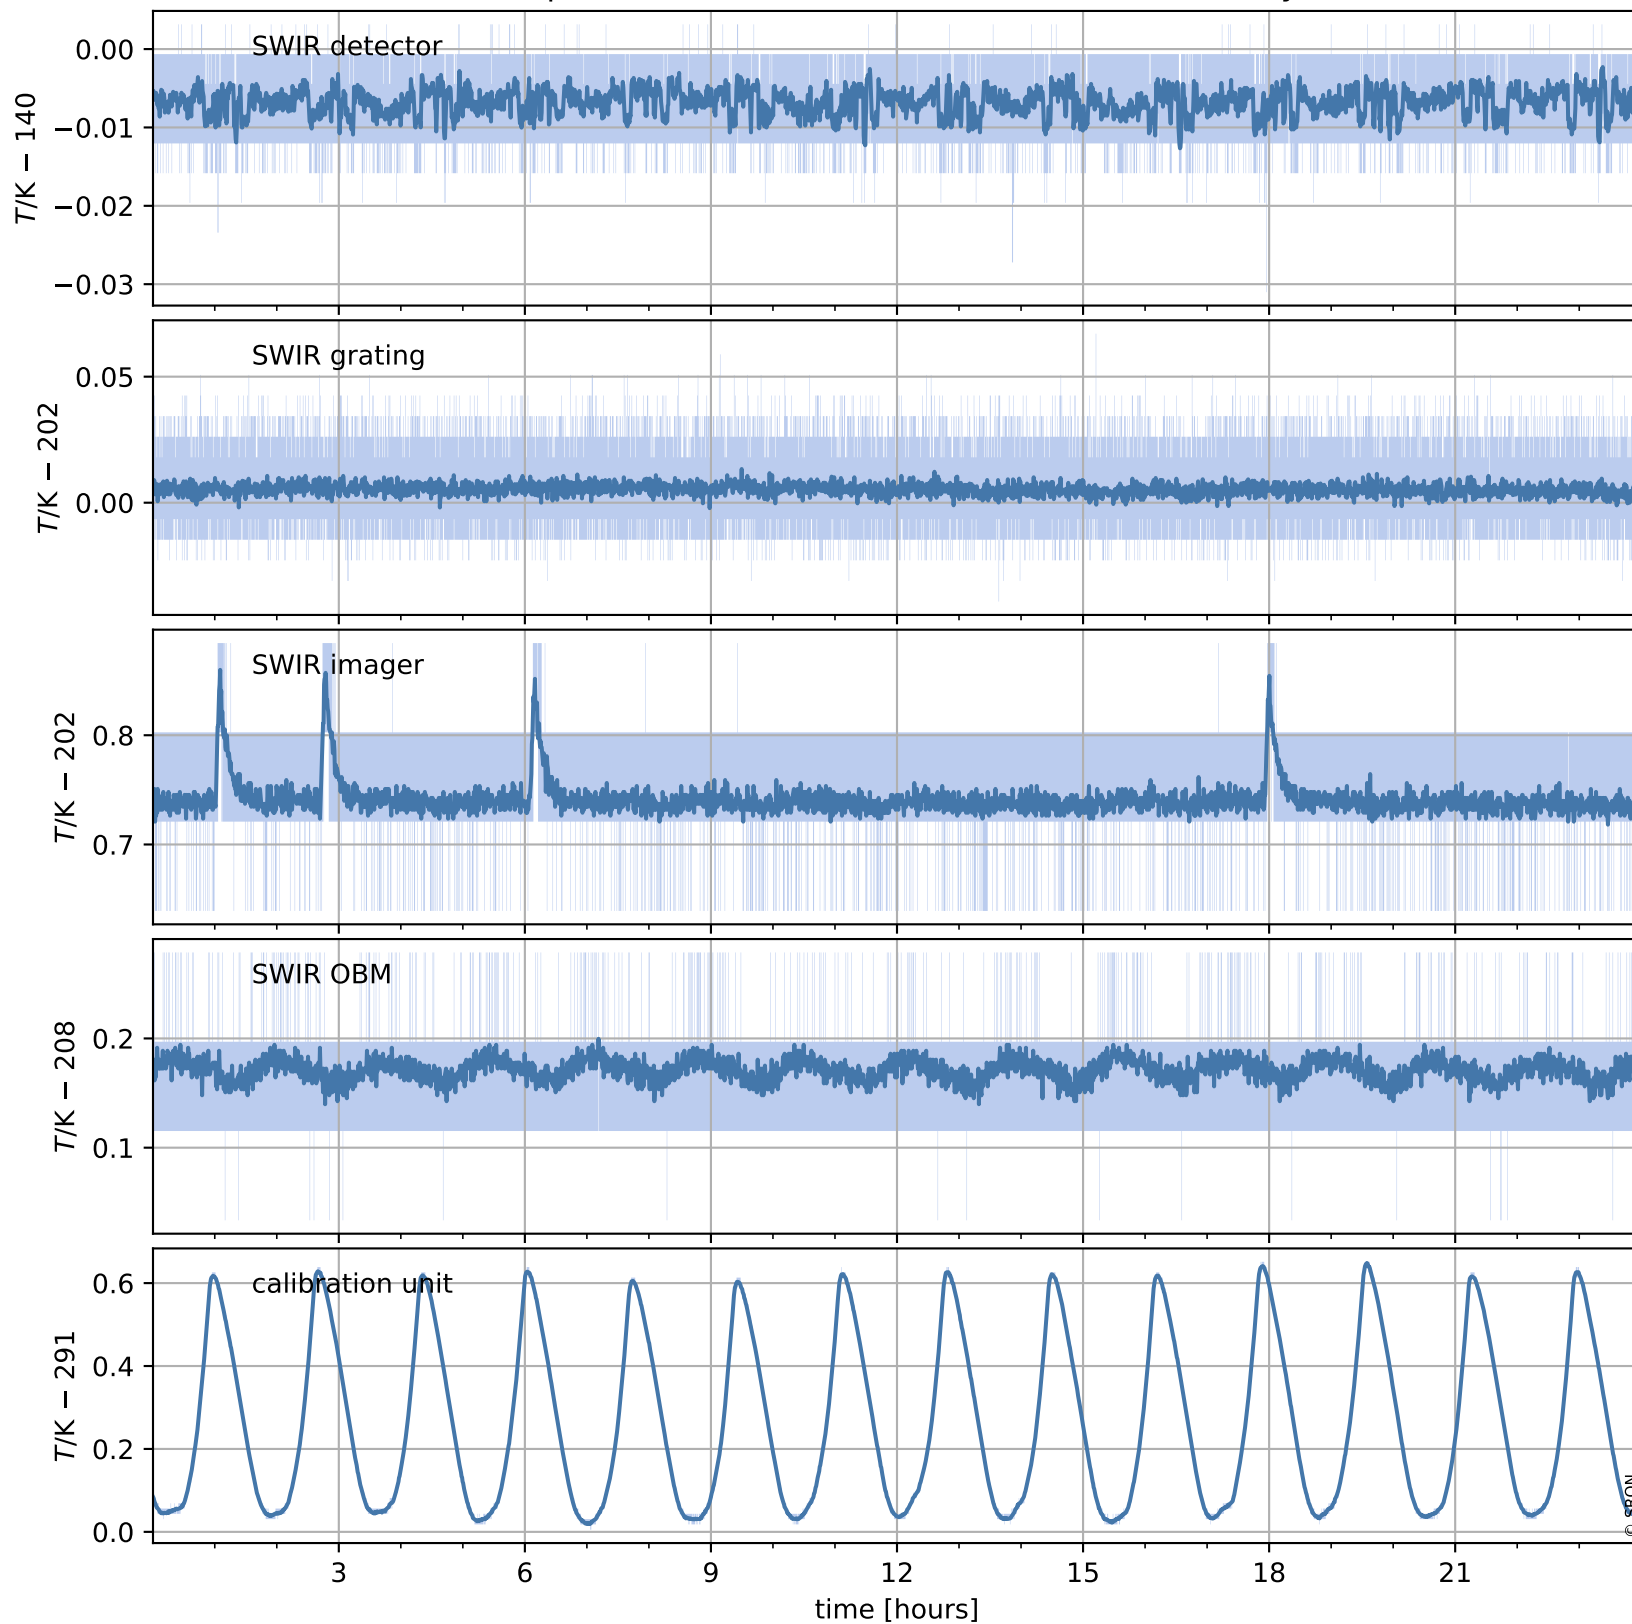

Tropomi SWIR housekeeping data

orbits : [8153, 8166]
coverage : 2019-05-11 / 2019-05-12
created : 2023-08-21T08:44:23

Temperature of sensors relevant for SWIR (one day)

Tropomi SWIR housekeeping data

orbits : [7682, 8166]
coverage : 2019-04-07 / 2019-05-12
created : 2023-08-21T08:44:24

Tropomi SWIR housekeeping data

orbits : [8153, 8166]
coverage : 2019-05-11 / 2019-05-12
created : 2023-08-21T08:44:24

Current and duty cycle of 3 heaters relevant for SWIR (one day)

Tropomi SWIR housekeeping data

orbits : [7682, 8166]
coverage : 2019-04-07 / 2019-05-12
created : 2023-08-21T08:44:25

Current and duty cycle of 3 heaters relevant for SWIR (last month)

Tropomi SWIR housekeeping data

orbits : [8153, 8166]
coverage : 2019-05-11 / 2019-05-12
created : 2023-08-21T08:44:25