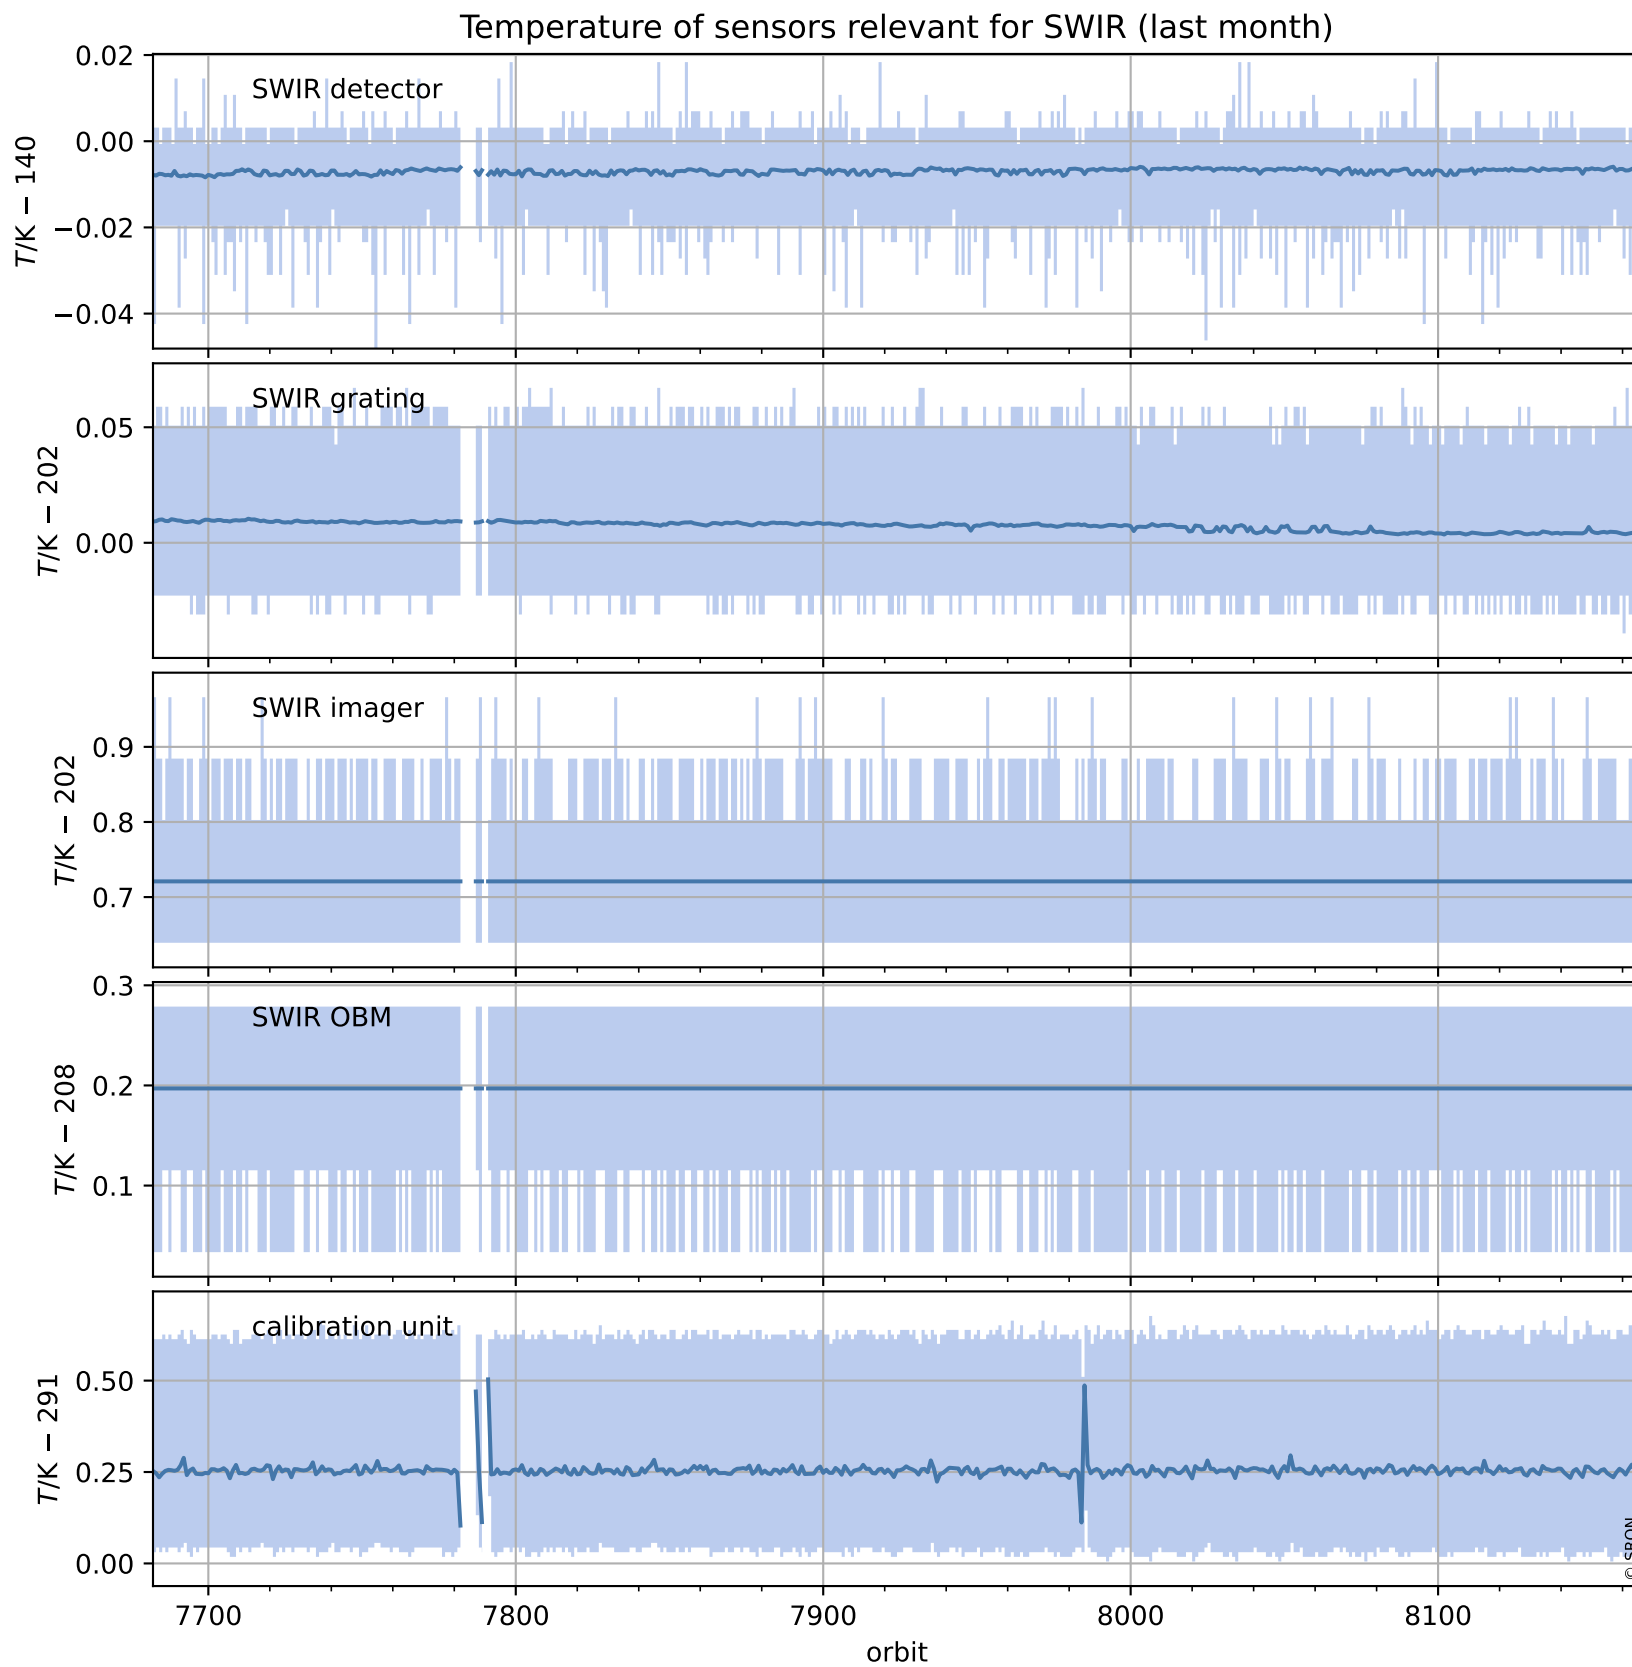

Tropomi SWIR housekeeping data

orbits : [8153, 8166]
coverage : 2019-05-11 / 2019-05-12
created : 2023-08-21T08:44:23

Temperature of sensors relevant for SWIR (one day)

Tropomi SWIR housekeeping data

orbits : [7682, 8166]
coverage : 2019-04-07 / 2019-05-12
created : 2023-08-21T08:44:24

Tropomi SWIR housekeeping data

orbits : [8153, 8166]
coverage : 2019-05-11 / 2019-05-12
created : 2023-08-21T08:44:24

Current and duty cycle of 3 heaters relevant for SWIR (one day)

Tropomi SWIR housekeeping data

orbits : [7682, 8166]
coverage : 2019-04-07 / 2019-05-12
created : 2023-08-21T08:44:25

Current and duty cycle of 3 heaters relevant for SWIR (last month)

Tropomi SWIR housekeeping data

orbits : [8153, 8166]
coverage : 2019-05-11 / 2019-05-12
created : 2023-08-21T08:44:25