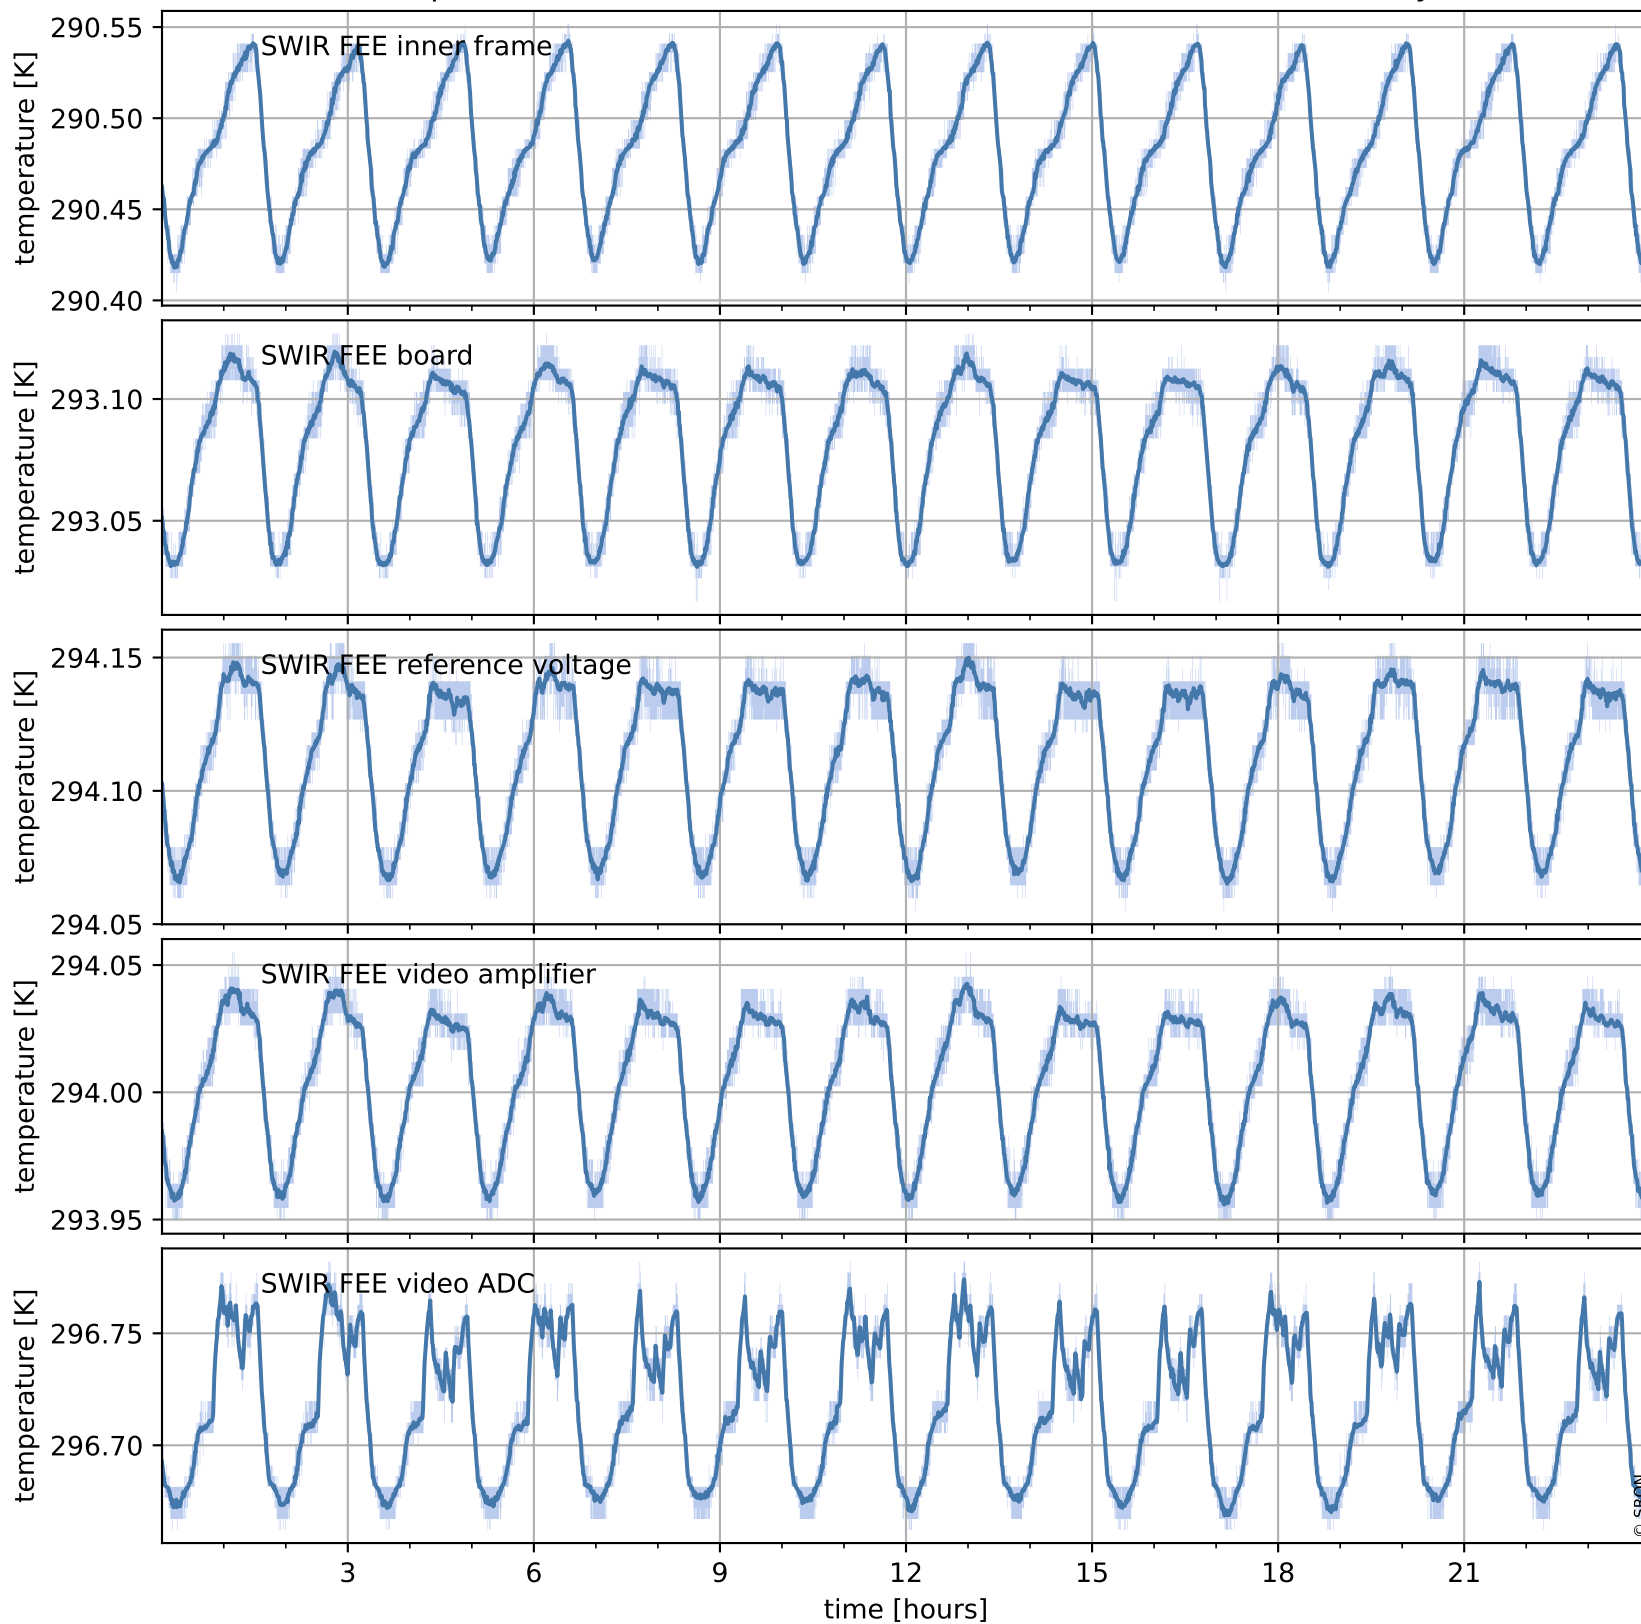

Tropomi SWIR housekeeping data

orbits : [8153, 8166]
coverage : 2019-05-11 / 2019-05-12
created : 2023-08-21T08:44:25

Temperature of sensors at the SWIR front-end electronics (one day)