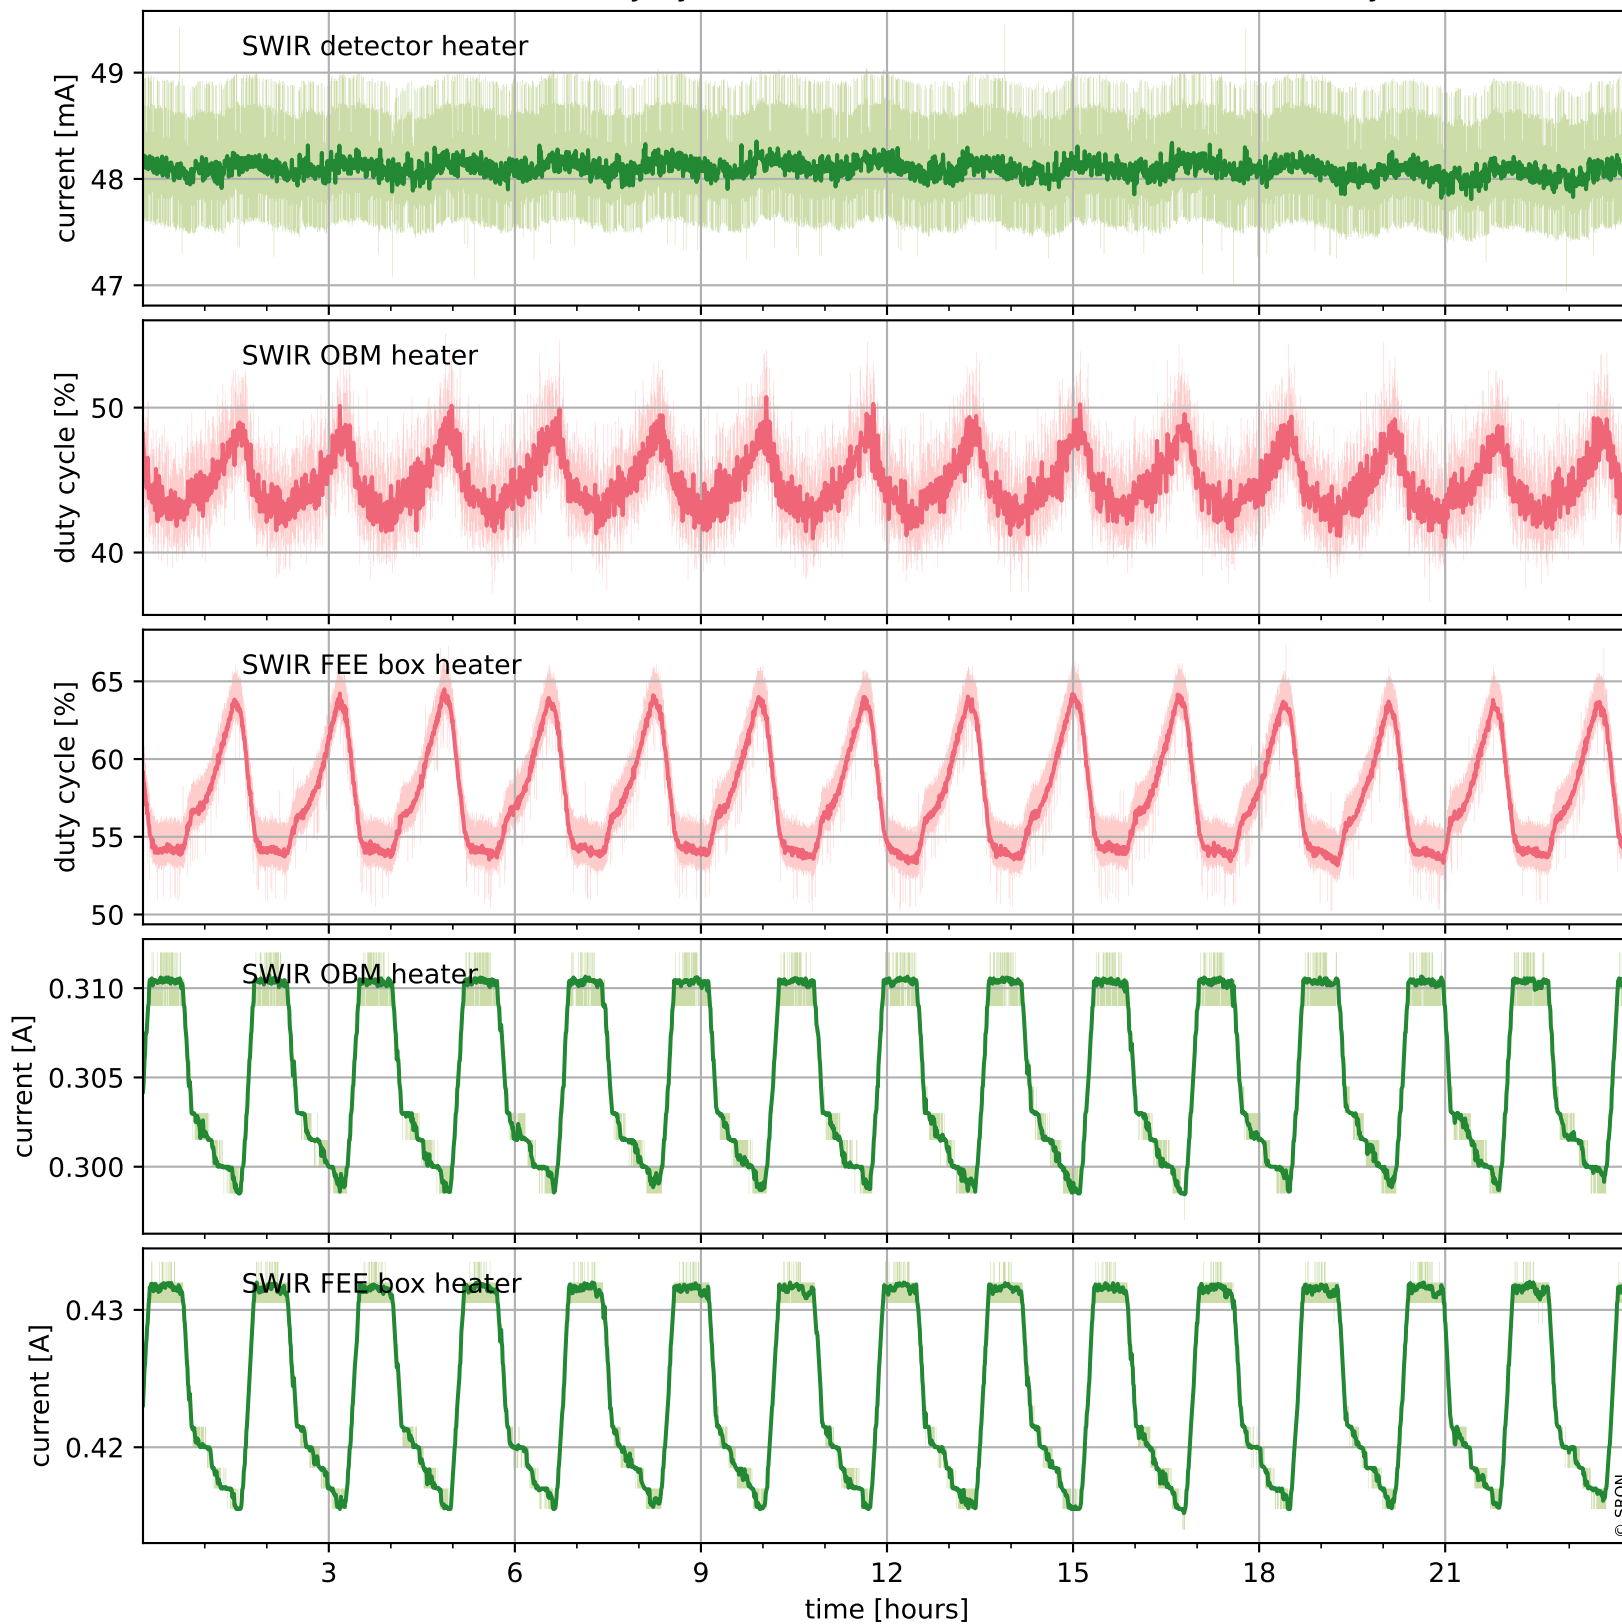

Tropomi SWIR housekeeping data

orbits : [8153, 8166]
coverage : 2019-05-11 / 2019-05-12
created : 2023-08-21T08:44:23

Temperature of sensors relevant for SWIR (one day)

Tropomi SWIR housekeeping data

orbits : [7682, 8166]
coverage : 2019-04-07 / 2019-05-12
created : 2023-08-21T08:44:24

Tropomi SWIR housekeeping data

orbits : [8153, 8166]
coverage : 2019-05-11 / 2019-05-12
created : 2023-08-21T08:44:24

Current and duty cycle of 3 heaters relevant for SWIR (one day)

Tropomi SWIR housekeeping data

orbits : [7682, 8166]
coverage : 2019-04-07 / 2019-05-12
created : 2023-08-21T08:44:25

Current and duty cycle of 3 heaters relevant for SWIR (last month)

Tropomi SWIR housekeeping data

orbits : [8153, 8166]
coverage : 2019-05-11 / 2019-05-12
created : 2023-08-21T08:44:25