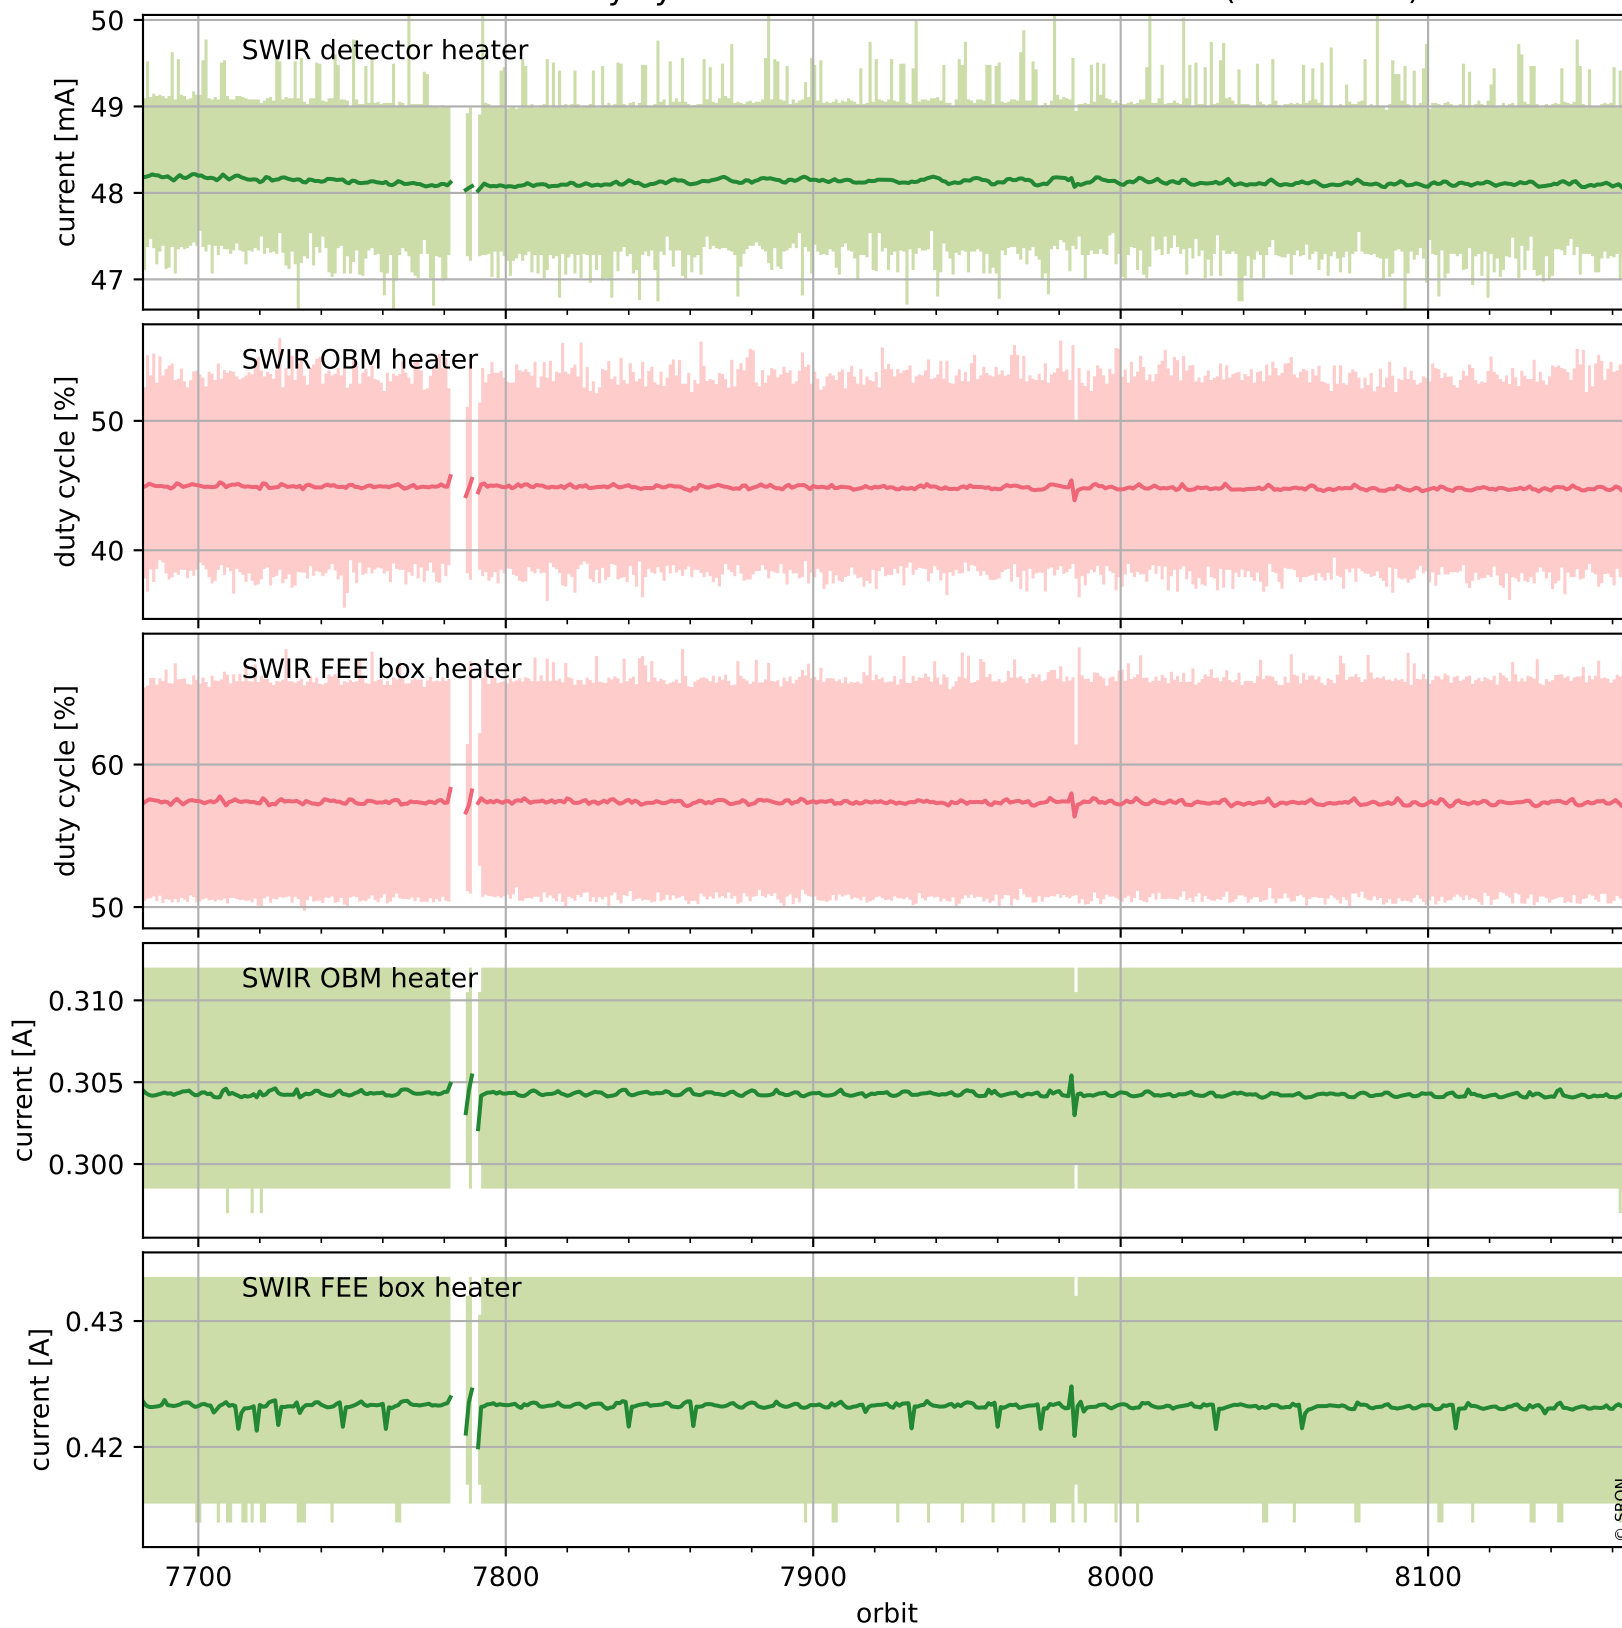

Tropomi SWIR housekeeping data

orbits : [8153, 8166]
coverage : 2019-05-11 / 2019-05-12
created : 2023-08-21T08:44:23

Temperature of sensors relevant for SWIR (one day)

Tropomi SWIR housekeeping data

orbits : [7682, 8166]
coverage : 2019-04-07 / 2019-05-12
created : 2023-08-21T08:44:24

Tropomi SWIR housekeeping data

orbits : [8153, 8166]
coverage : 2019-05-11 / 2019-05-12
created : 2023-08-21T08:44:24

Current and duty cycle of 3 heaters relevant for SWIR (one day)

Tropomi SWIR housekeeping data

orbits : [7682, 8166]
coverage : 2019-04-07 / 2019-05-12
created : 2023-08-21T08:44:25

Current and duty cycle of 3 heaters relevant for SWIR (last month)

Tropomi SWIR housekeeping data

orbits : [8153, 8166]
coverage : 2019-05-11 / 2019-05-12
created : 2023-08-21T08:44:25

Temperature of sensors at the SWIR front-end electronics (one day)

Tropomi SWIR housekeeping data

orbits : [7682, 8166]
coverage : 2019-04-07 / 2019-05-12
created : 2023-08-21T08:44:25

Temperature of sensors at the SWIR front-end electronics (last month)