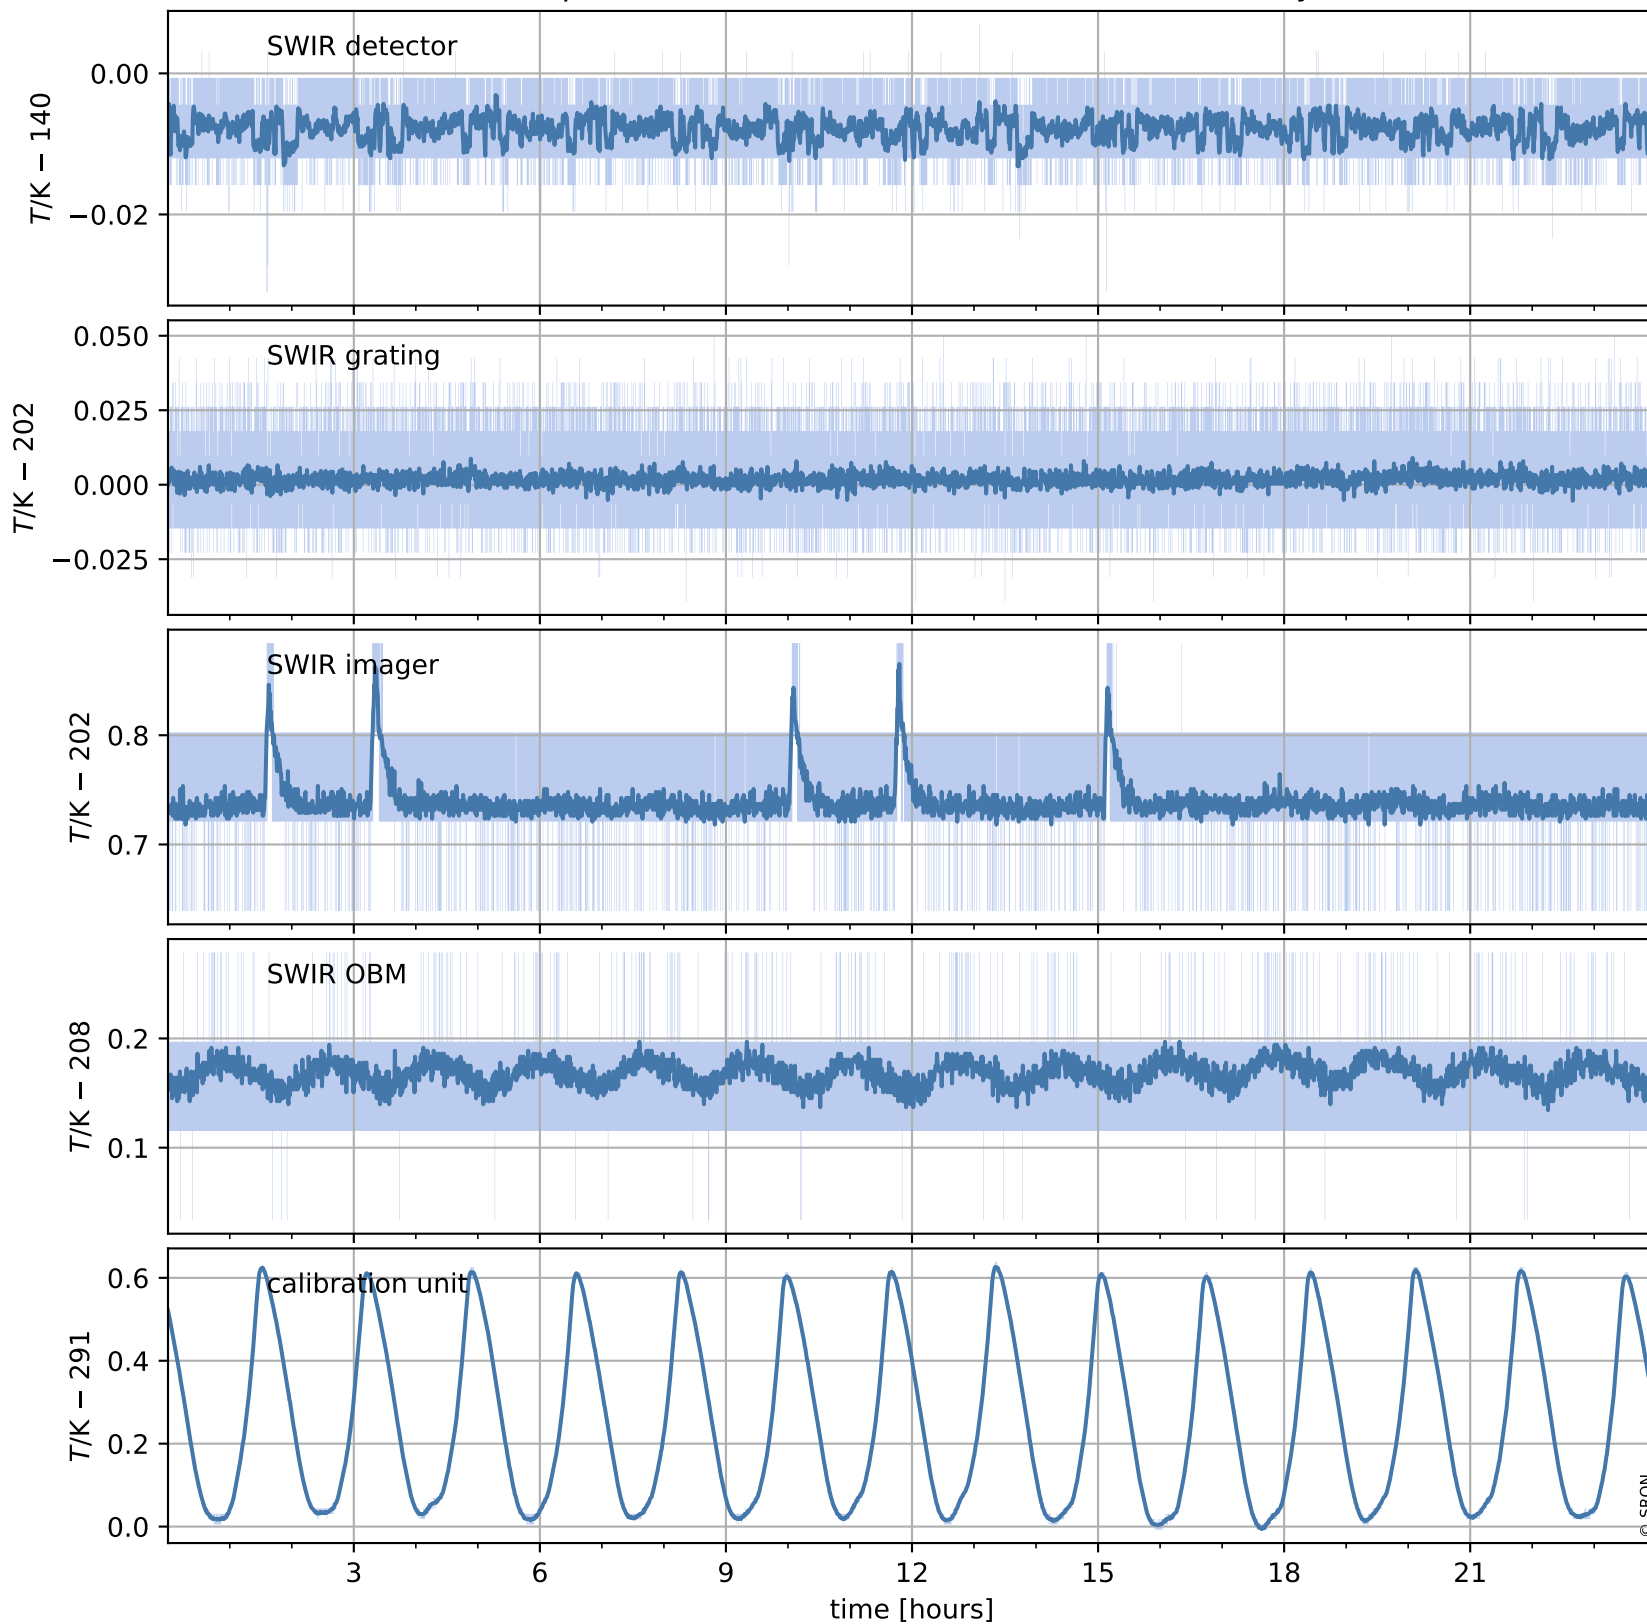

Tropomi SWIR housekeeping data

orbits : [8507, 8521]
coverage : 2019-06-05 / 2019-06-06
created : 2023-08-21T08:45:22

Temperature of sensors relevant for SWIR (one day)

Tropomi SWIR housekeeping data

orbits : [8037, 8521]
coverage : 2019-05-02 / 2019-06-06
created : 2023-08-21T08:45:23

Temperature of sensors relevant for SWIR (last month)

Tropomi SWIR housekeeping data

orbits : [8507, 8521]
coverage : 2019-06-05 / 2019-06-06
created : 2023-08-21T08:45:23

Current and duty cycle of 3 heaters relevant for SWIR (one day)

Tropomi SWIR housekeeping data

orbits : [8037, 8521]
coverage : 2019-05-02 / 2019-06-06
created : 2023-08-21T08:45:23

Current and duty cycle of 3 heaters relevant for SWIR (last month)

Tropomi SWIR housekeeping data

orbits : [8507, 8521]
coverage : 2019-06-05 / 2019-06-06
created : 2023-08-21T08:45:24

Temperature of sensors at the SWIR front-end electronics (one day)

Tropomi SWIR housekeeping data

orbits : [8037, 8521]
coverage : 2019-05-02 / 2019-06-06
created : 2023-08-21T08:45:24