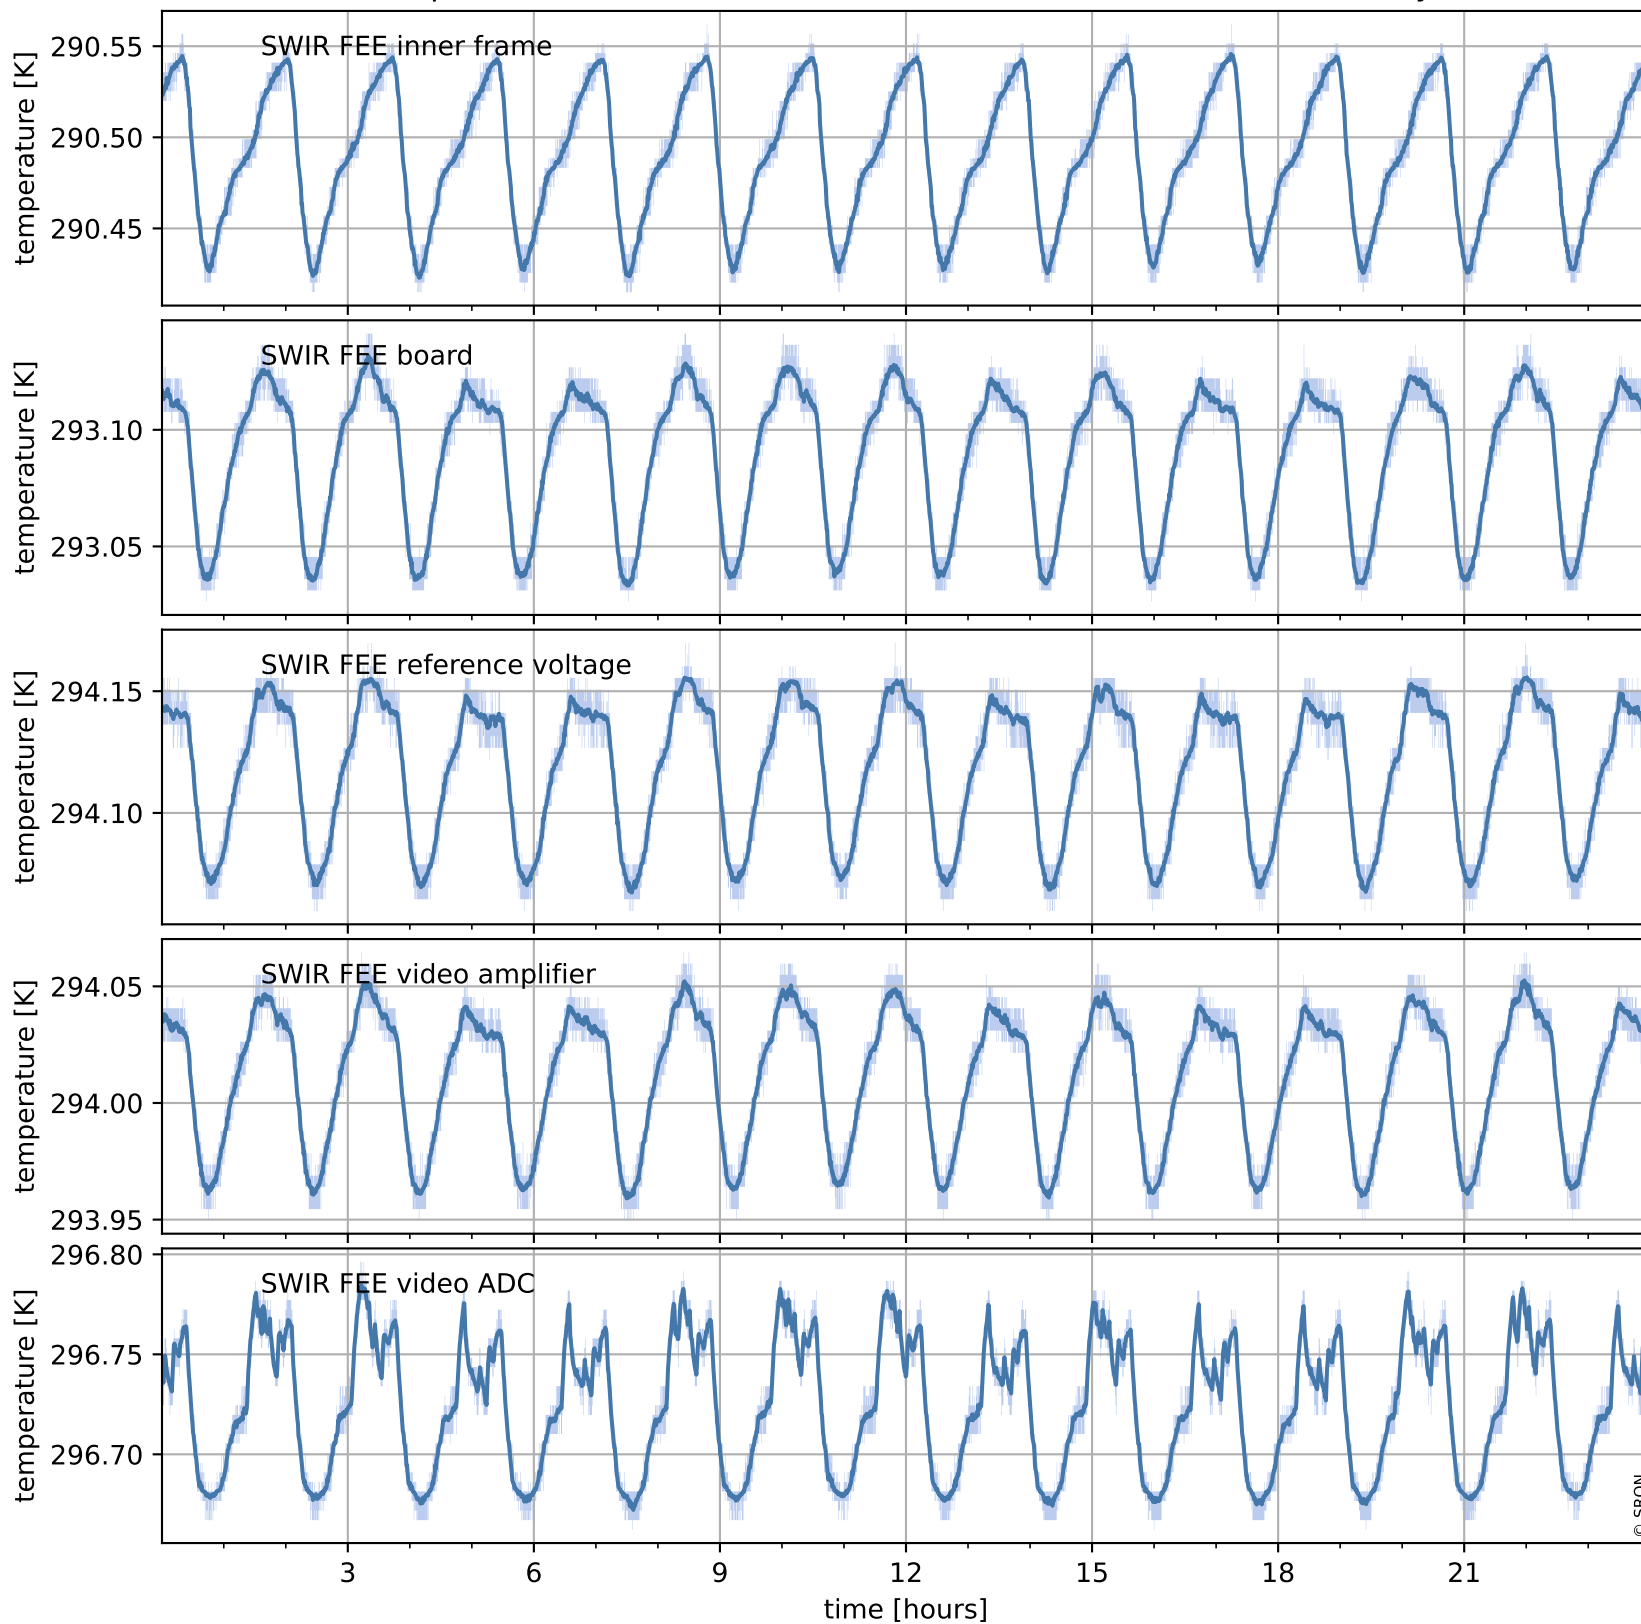

Tropomi SWIR housekeeping data

orbits : [8507, 8521]
coverage : 2019-06-05 / 2019-06-06
created : 2023-08-21T08:45:22

Temperature of sensors relevant for SWIR (one day)

Tropomi SWIR housekeeping data

orbits : [8037, 8521]
coverage : 2019-05-02 / 2019-06-06
created : 2023-08-21T08:45:23

Temperature of sensors relevant for SWIR (last month)

Tropomi SWIR housekeeping data

orbits : [8507, 8521]
coverage : 2019-06-05 / 2019-06-06
created : 2023-08-21T08:45:23

Current and duty cycle of 3 heaters relevant for SWIR (one day)

Tropomi SWIR housekeeping data

orbits : [8037, 8521]
coverage : 2019-05-02 / 2019-06-06
created : 2023-08-21T08:45:23

Current and duty cycle of 3 heaters relevant for SWIR (last month)

Tropomi SWIR housekeeping data

orbits : [8507, 8521]
coverage : 2019-06-05 / 2019-06-06
created : 2023-08-21T08:45:24

Temperature of sensors at the SWIR front-end electronics (one day)

Tropomi SWIR housekeeping data

orbits : [8037, 8521]
coverage : 2019-05-02 / 2019-06-06
created : 2023-08-21T08:45:24