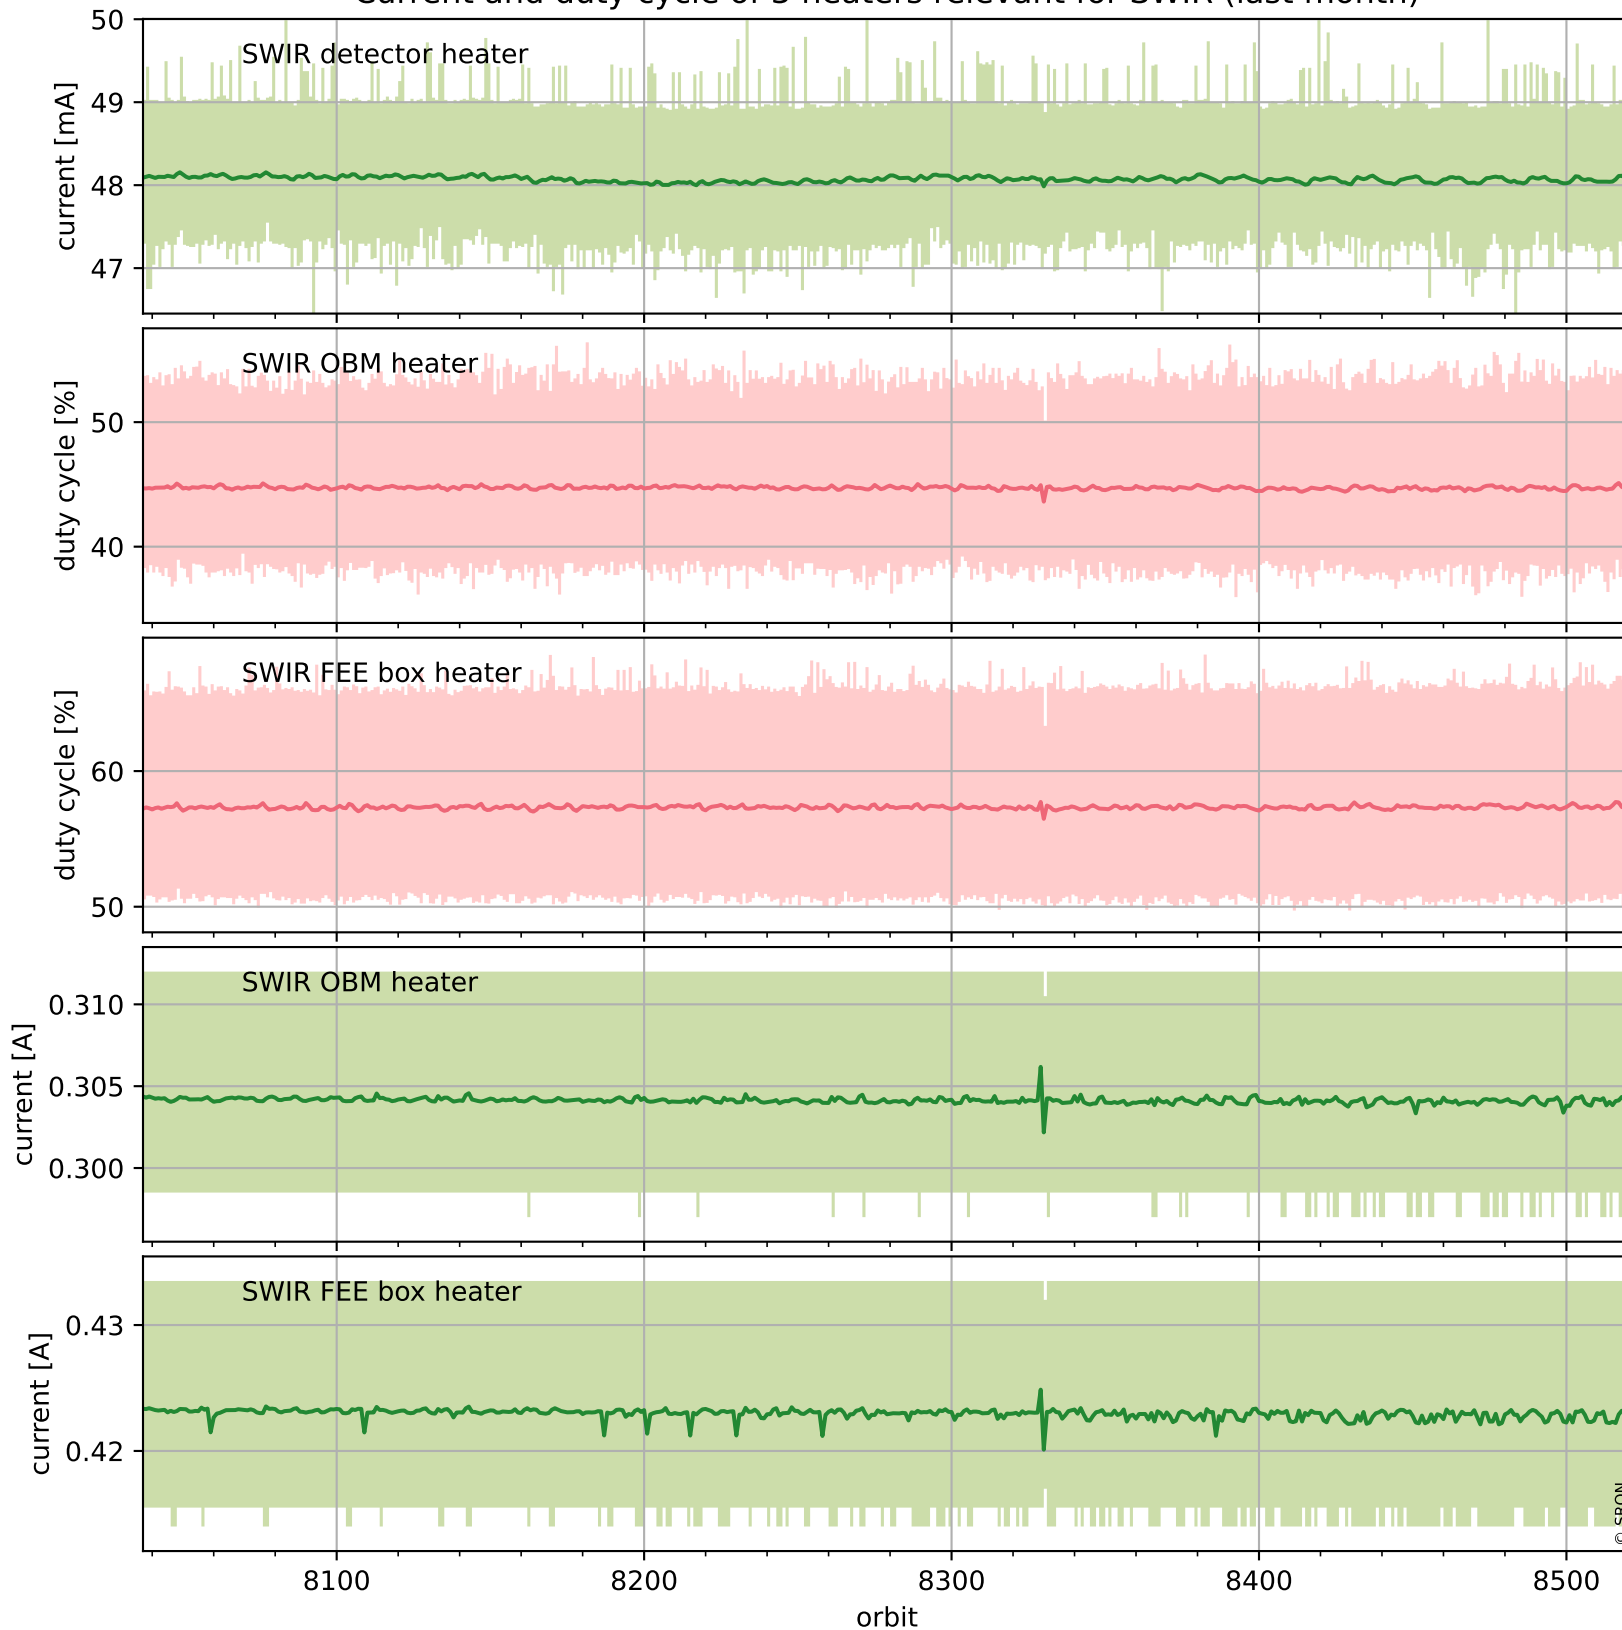

Tropomi SWIR housekeeping data

orbits : [8507, 8521]
coverage : 2019-06-05 / 2019-06-06
created : 2023-08-21T08:45:22

Temperature of sensors relevant for SWIR (one day)

Tropomi SWIR housekeeping data

orbits : [8037, 8521]
coverage : 2019-05-02 / 2019-06-06
created : 2023-08-21T08:45:23

Temperature of sensors relevant for SWIR (last month)

Tropomi SWIR housekeeping data

orbits : [8507, 8521]
coverage : 2019-06-05 / 2019-06-06
created : 2023-08-21T08:45:23

Current and duty cycle of 3 heaters relevant for SWIR (one day)

Tropomi SWIR housekeeping data

orbits : [8037, 8521]
coverage : 2019-05-02 / 2019-06-06
created : 2023-08-21T08:45:23

Current and duty cycle of 3 heaters relevant for SWIR (last month)

Tropomi SWIR housekeeping data

orbits : [8507, 8521]
coverage : 2019-06-05 / 2019-06-06
created : 2023-08-21T08:45:24

Temperature of sensors at the SWIR front-end electronics (one day)

Tropomi SWIR housekeeping data

orbits : [8037, 8521]
coverage : 2019-05-02 / 2019-06-06
created : 2023-08-21T08:45:24