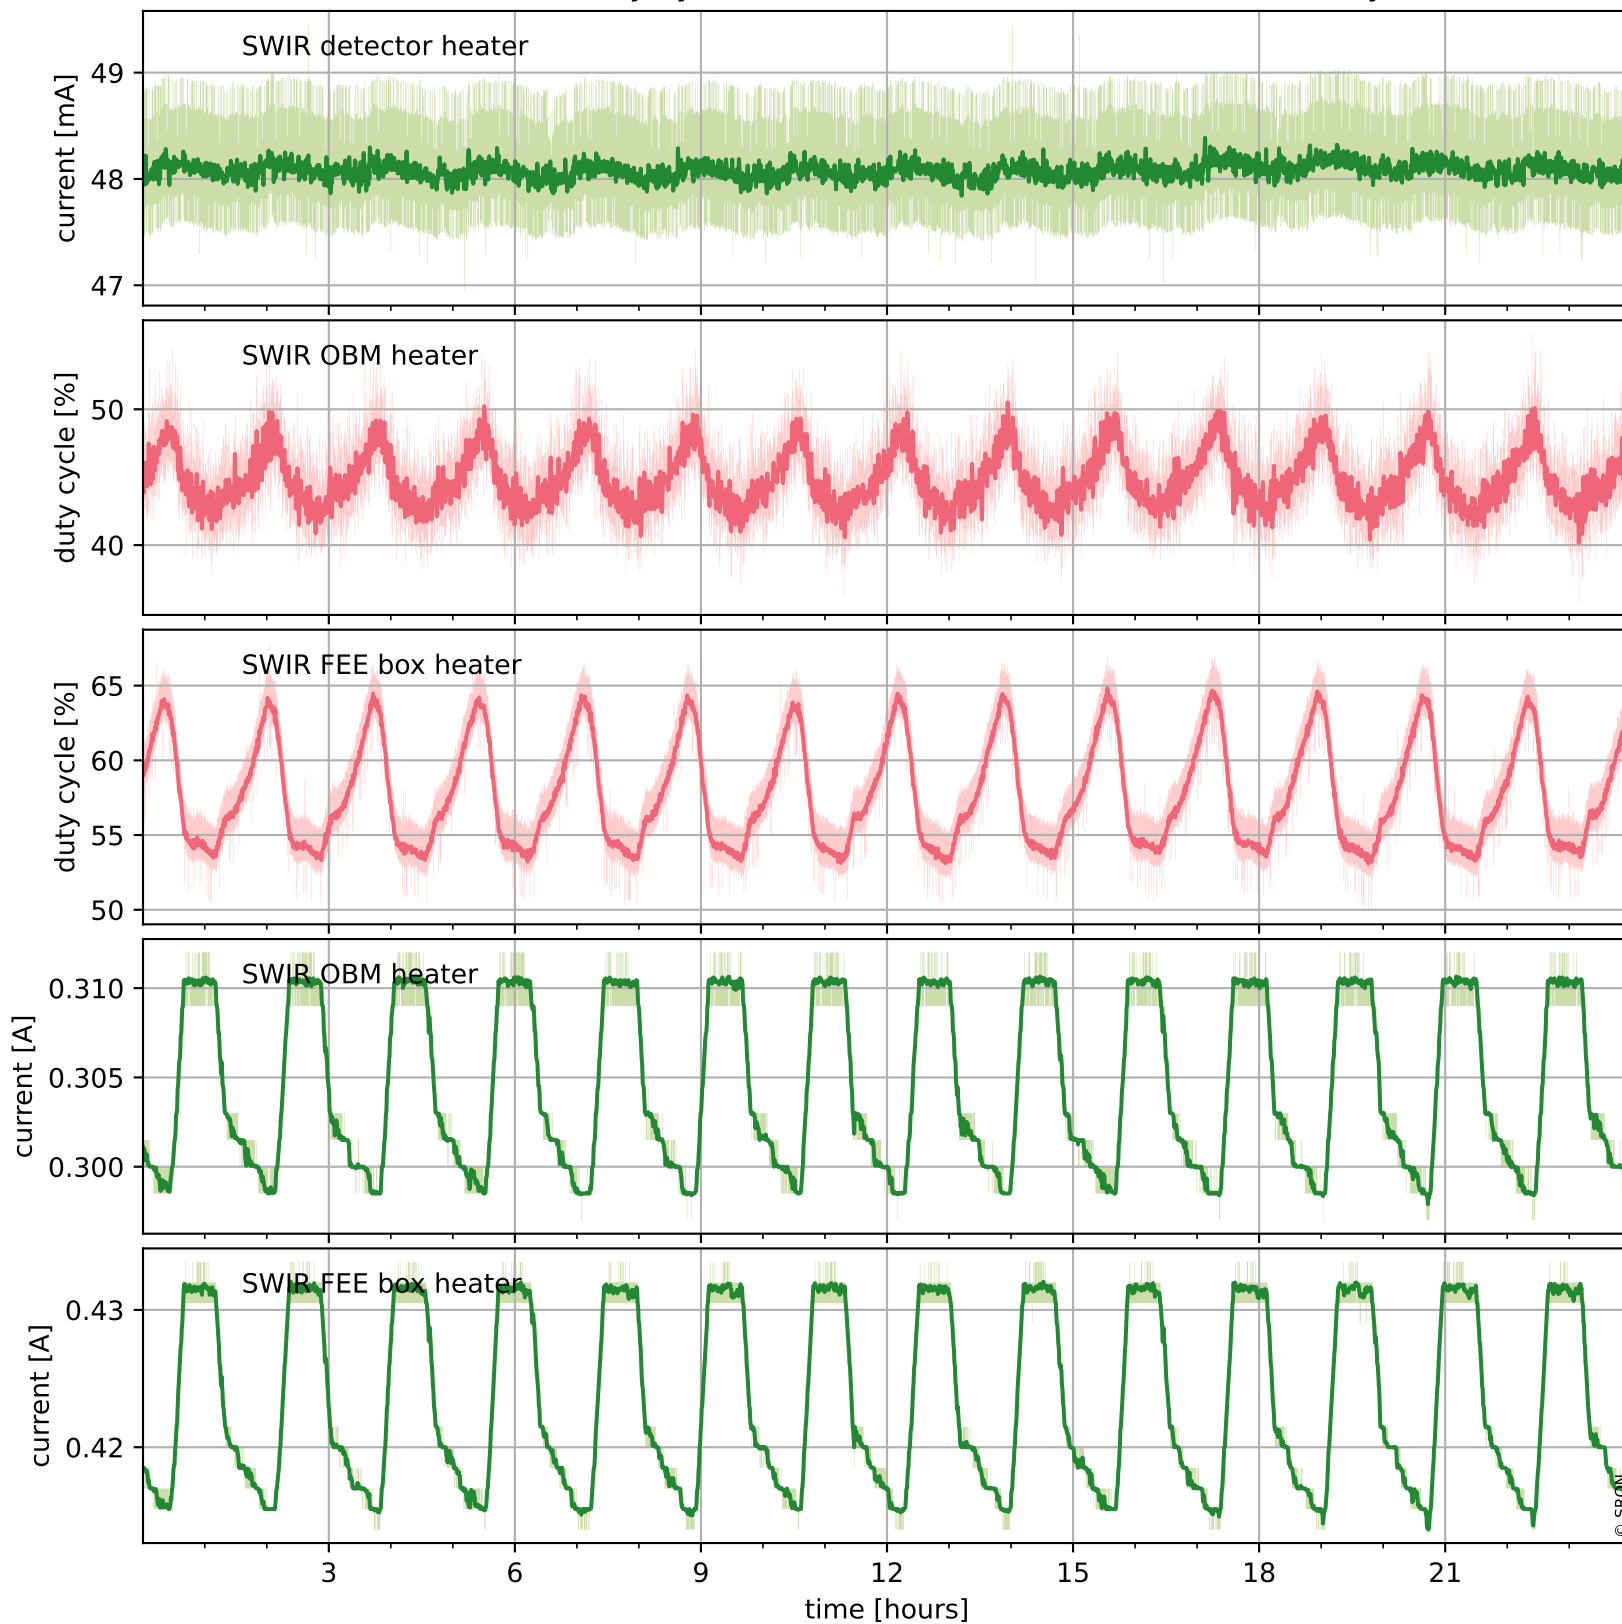

Tropomi SWIR housekeeping data

orbits : [8507, 8521]
coverage : 2019-06-05 / 2019-06-06
created : 2023-08-21T08:45:22

Temperature of sensors relevant for SWIR (one day)

Tropomi SWIR housekeeping data

orbits : [8037, 8521]
coverage : 2019-05-02 / 2019-06-06
created : 2023-08-21T08:45:23

Temperature of sensors relevant for SWIR (last month)

Tropomi SWIR housekeeping data

orbits : [8507, 8521]
coverage : 2019-06-05 / 2019-06-06
created : 2023-08-21T08:45:23

Current and duty cycle of 3 heaters relevant for SWIR (one day)

Tropomi SWIR housekeeping data

orbits : [8037, 8521]
coverage : 2019-05-02 / 2019-06-06
created : 2023-08-21T08:45:23

Current and duty cycle of 3 heaters relevant for SWIR (last month)

Tropomi SWIR housekeeping data