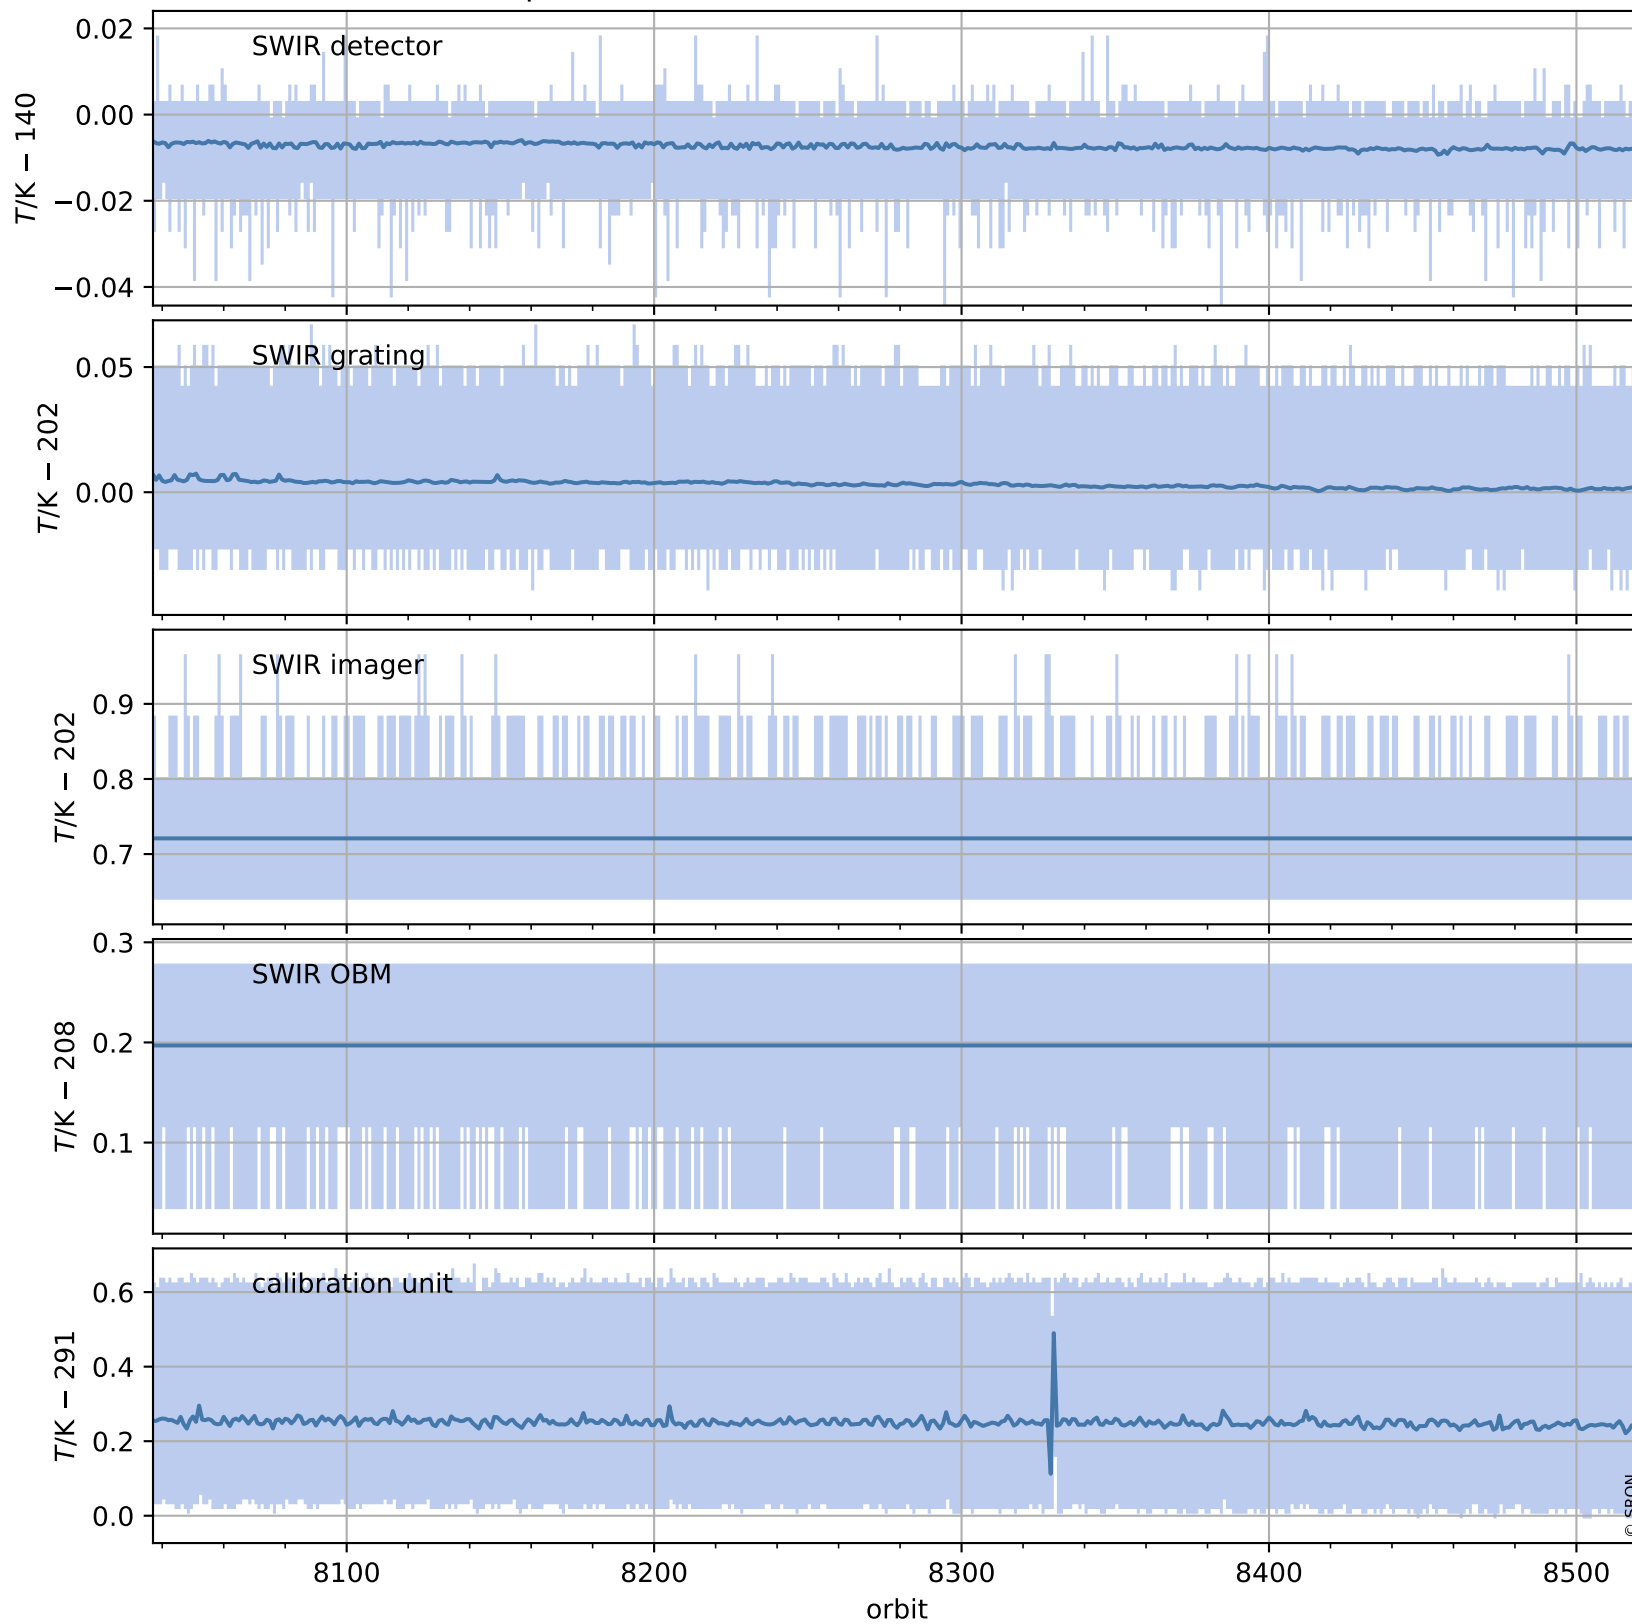

Tropomi SWIR housekeeping data

orbits : [8507, 8521]
coverage : 2019-06-05 / 2019-06-06
created : 2023-08-21T08:45:22

Temperature of sensors relevant for SWIR (one day)

Tropomi SWIR housekeeping data

orbits : [8037, 8521]
coverage : 2019-05-02 / 2019-06-06
created : 2023-08-21T08:45:23

Temperature of sensors relevant for SWIR (last month)

Tropomi SWIR housekeeping data

orbits : [8507, 8521]
coverage : 2019-06-05 / 2019-06-06
created : 2023-08-21T08:45:23

Current and duty cycle of 3 heaters relevant for SWIR (one day)

Tropomi SWIR housekeeping data

orbits : [8037, 8521]
coverage : 2019-05-02 / 2019-06-06
created : 2023-08-21T08:45:23

Current and duty cycle of 3 heaters relevant for SWIR (last month)

Tropomi SWIR housekeeping data

orbits : [8507, 8521]
coverage : 2019-06-05 / 2019-06-06
created : 2023-08-21T08:45:24

Temperature of sensors at the SWIR front-end electronics (one day)

Tropomi SWIR housekeeping data

orbits : [8037, 8521]
coverage : 2019-05-02 / 2019-06-06
created : 2023-08-21T08:45:24