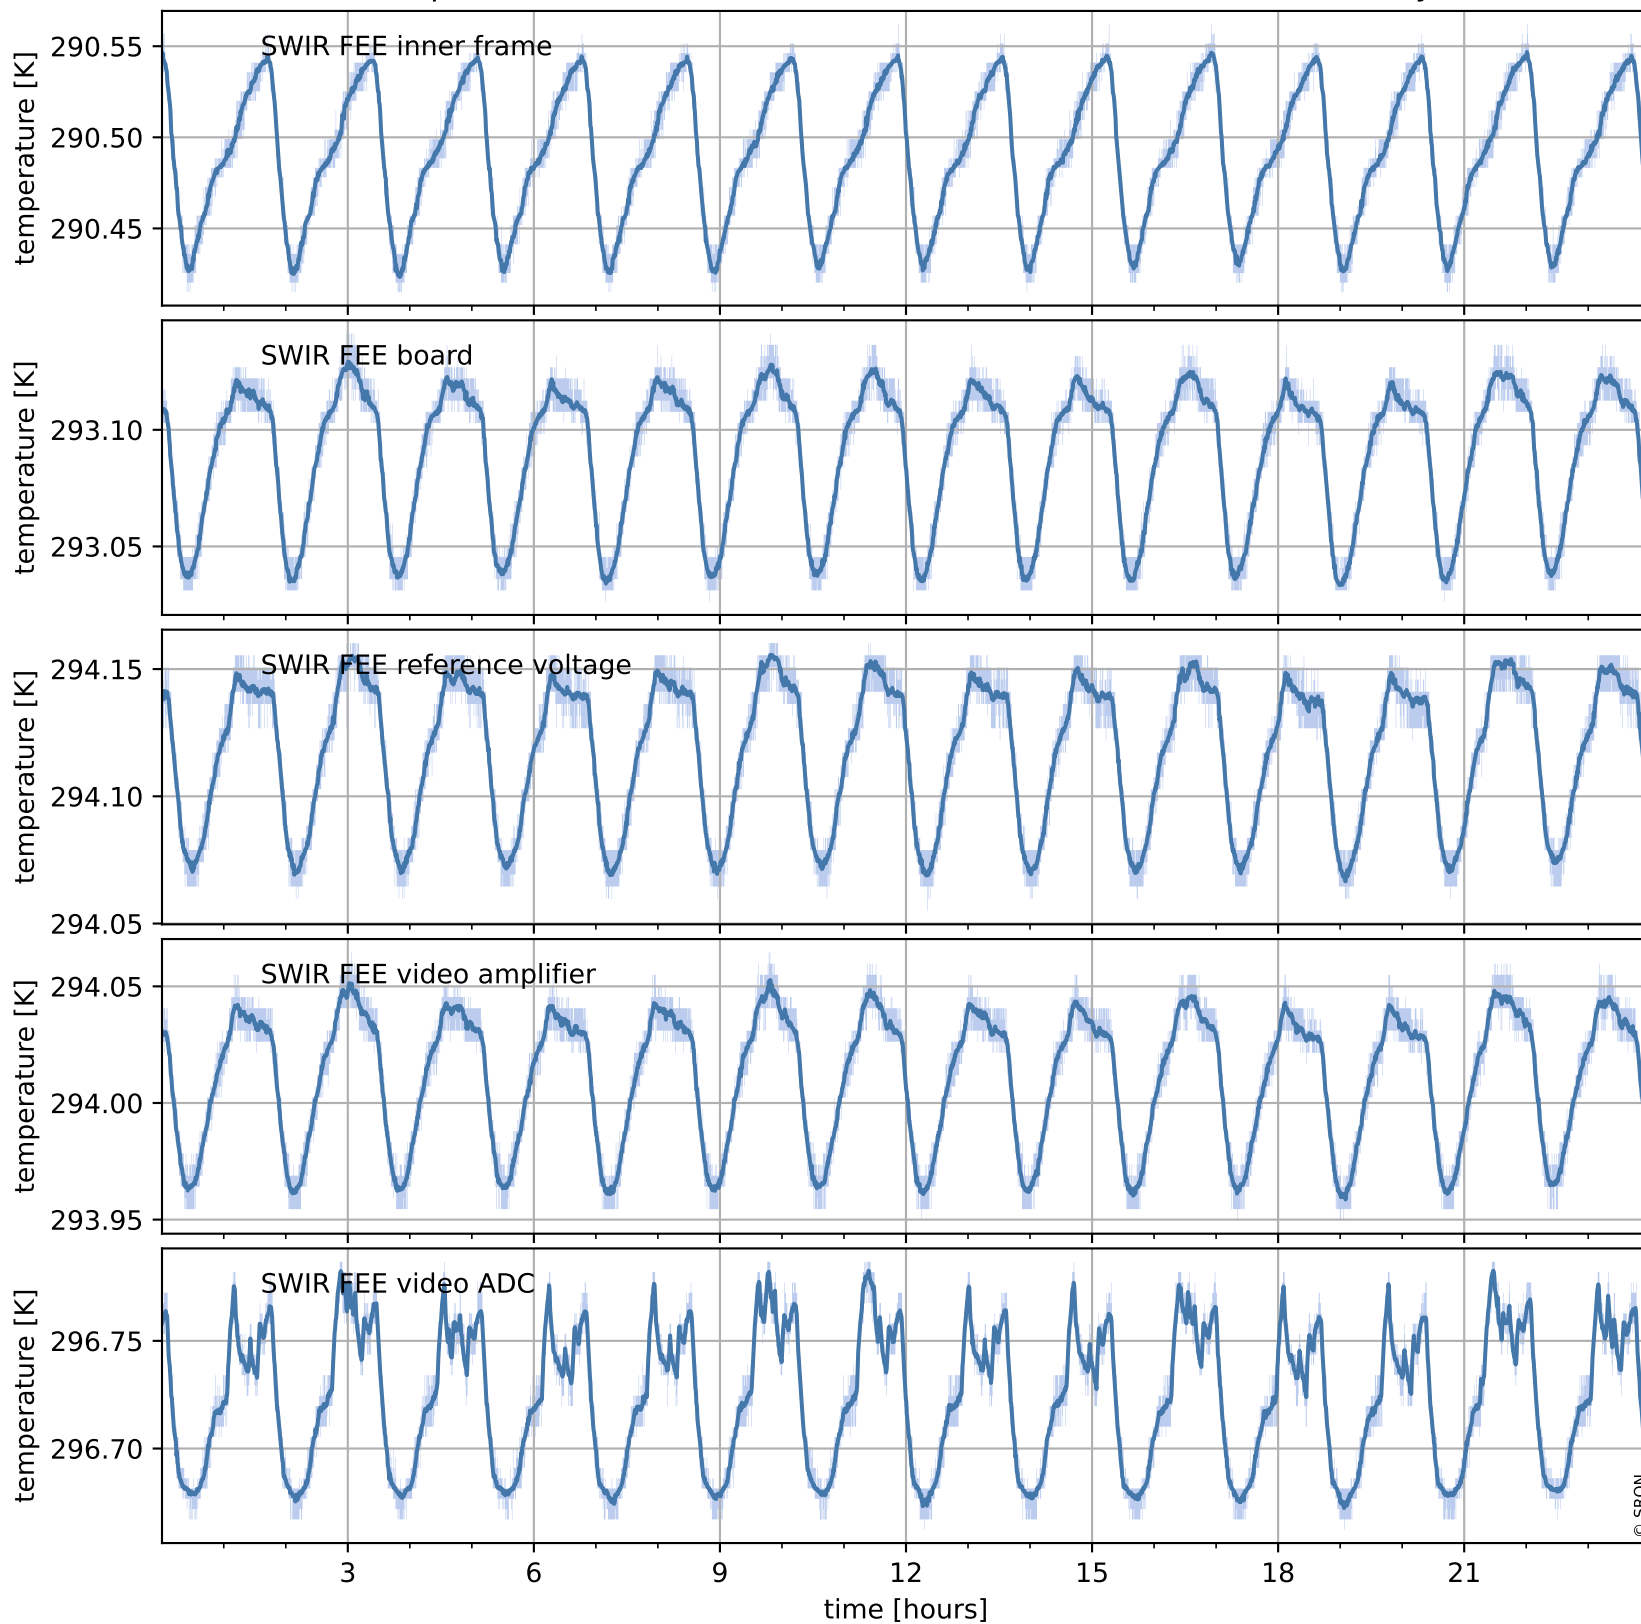

Tropomi SWIR housekeeping data

orbits : [8522, 8535]
coverage : 2019-06-06 / 2019-06-07
created : 2023-08-21T08:45:24

Temperature of sensors relevant for SWIR (one day)

Tropomi SWIR housekeeping data

orbits : [8051, 8535]
coverage : 2019-05-03 / 2019-06-07
created : 2023-08-21T08:45:25

Temperature of sensors relevant for SWIR (last month)

Tropomi SWIR housekeeping data

orbits : [8522, 8535]
coverage : 2019-06-06 / 2019-06-07
created : 2023-08-21T08:45:25

Current and duty cycle of 3 heaters relevant for SWIR (one day)

Tropomi SWIR housekeeping data

orbits : [8051, 8535]
coverage : 2019-05-03 / 2019-06-07
created : 2023-08-21T08:45:26

Current and duty cycle of 3 heaters relevant for SWIR (last month)

Tropomi SWIR housekeeping data

orbits : [8522, 8535]
coverage : 2019-06-06 / 2019-06-07
created : 2023-08-21T08:45:26

Temperature of sensors at the SWIR front-end electronics (one day)

Tropomi SWIR housekeeping data

orbits : [8051, 8535]
coverage : 2019-05-03 / 2019-06-07
created : 2023-08-21T08:45:26