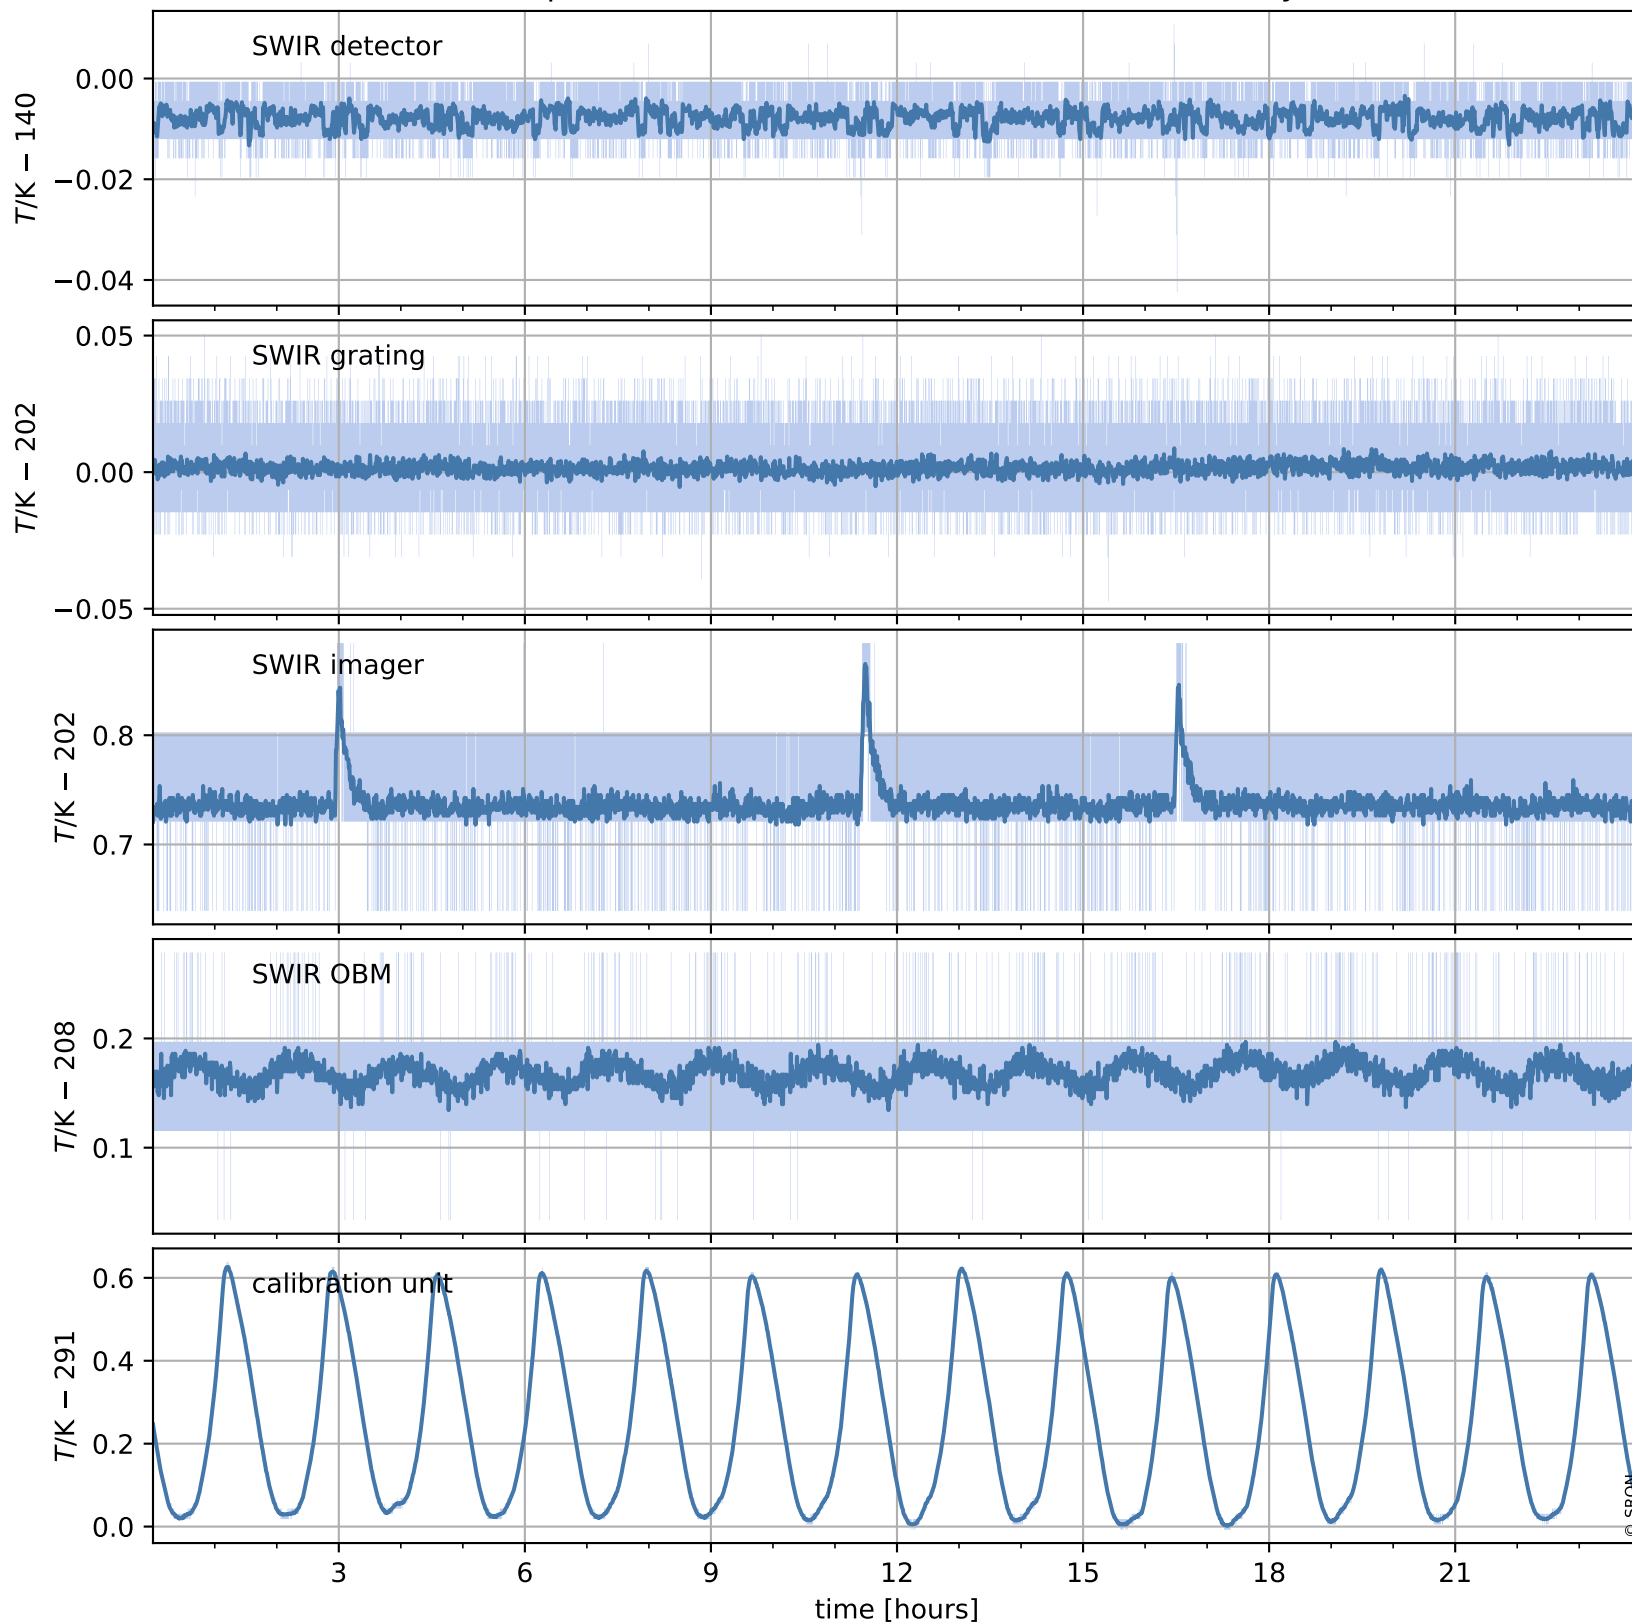

Tropomi SWIR housekeeping data

orbits : [8522, 8535]
coverage : 2019-06-06 / 2019-06-07
created : 2023-08-21T08:45:24

Temperature of sensors relevant for SWIR (one day)

Tropomi SWIR housekeeping data

orbits : [8051, 8535]
coverage : 2019-05-03 / 2019-06-07
created : 2023-08-21T08:45:25

Temperature of sensors relevant for SWIR (last month)

Tropomi SWIR housekeeping data

orbits : [8522, 8535]
coverage : 2019-06-06 / 2019-06-07
created : 2023-08-21T08:45:25

Current and duty cycle of 3 heaters relevant for SWIR (one day)

Tropomi SWIR housekeeping data

orbits : [8051, 8535]
coverage : 2019-05-03 / 2019-06-07
created : 2023-08-21T08:45:26

Current and duty cycle of 3 heaters relevant for SWIR (last month)

Tropomi SWIR housekeeping data