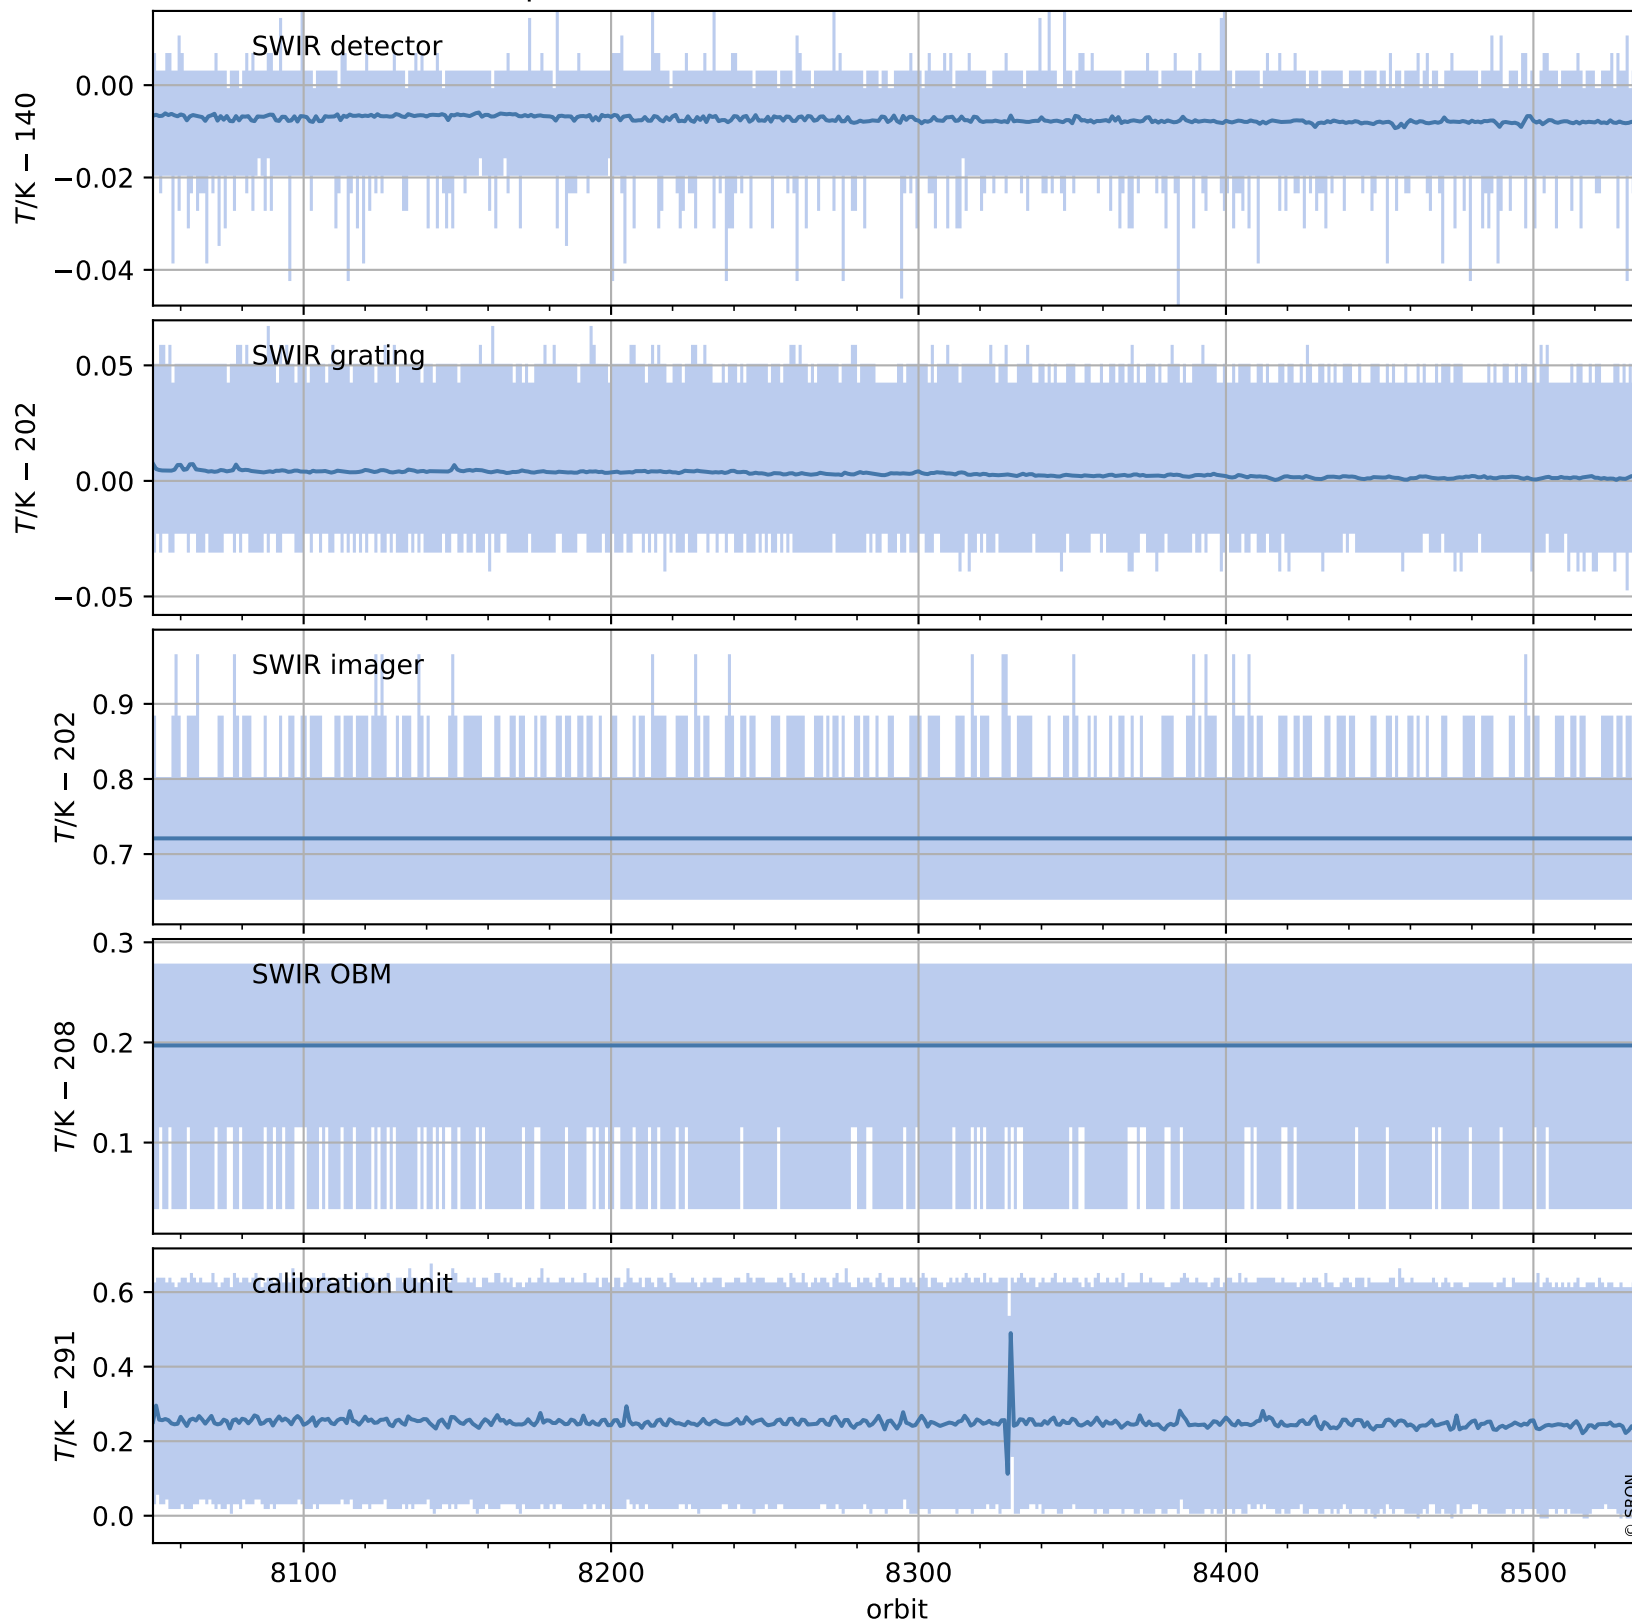

Tropomi SWIR housekeeping data

orbits : [8522, 8535]
coverage : 2019-06-06 / 2019-06-07
created : 2023-08-21T08:45:24

Temperature of sensors relevant for SWIR (one day)

Tropomi SWIR housekeeping data

orbits : [8051, 8535]
coverage : 2019-05-03 / 2019-06-07
created : 2023-08-21T08:45:25

Temperature of sensors relevant for SWIR (last month)

Tropomi SWIR housekeeping data

orbits : [8522, 8535]
coverage : 2019-06-06 / 2019-06-07
created : 2023-08-21T08:45:25

Current and duty cycle of 3 heaters relevant for SWIR (one day)

Tropomi SWIR housekeeping data

orbits : [8051, 8535]
coverage : 2019-05-03 / 2019-06-07
created : 2023-08-21T08:45:26

Current and duty cycle of 3 heaters relevant for SWIR (last month)

Tropomi SWIR housekeeping data

orbits : [8522, 8535]
coverage : 2019-06-06 / 2019-06-07
created : 2023-08-21T08:45:26

Temperature of sensors at the SWIR front-end electronics (one day)

Tropomi SWIR housekeeping data

orbits : [8051, 8535]
coverage : 2019-05-03 / 2019-06-07
created : 2023-08-21T08:45:26