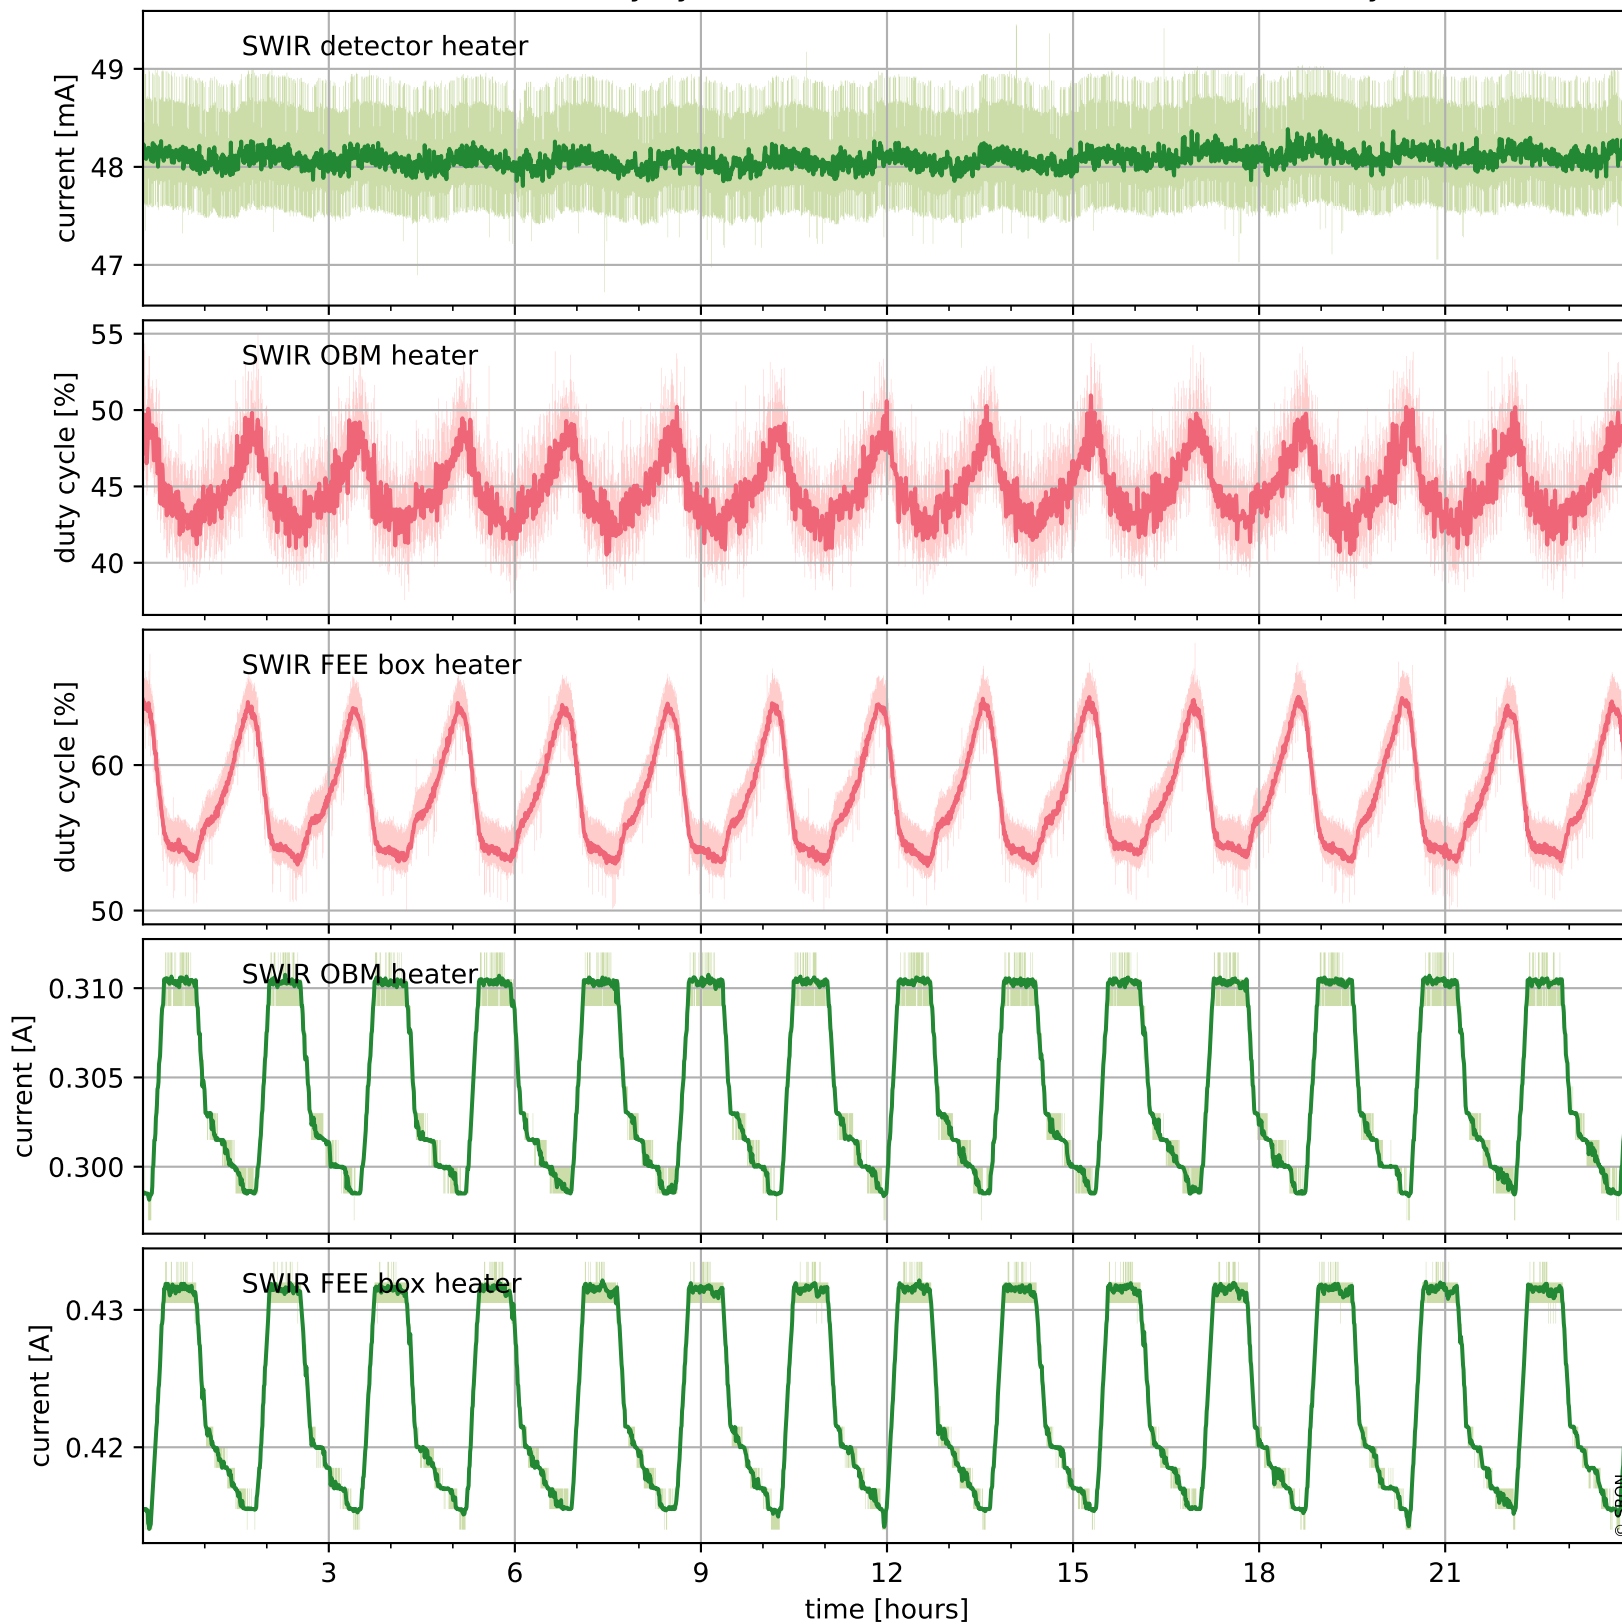

Tropomi SWIR housekeeping data

orbits : [8522, 8535]
coverage : 2019-06-06 / 2019-06-07
created : 2023-08-21T08:45:24

Temperature of sensors relevant for SWIR (one day)

Tropomi SWIR housekeeping data

orbits : [8051, 8535]
coverage : 2019-05-03 / 2019-06-07
created : 2023-08-21T08:45:25

Temperature of sensors relevant for SWIR (last month)

Tropomi SWIR housekeeping data

orbits : [8522, 8535]
coverage : 2019-06-06 / 2019-06-07
created : 2023-08-21T08:45:25

Current and duty cycle of 3 heaters relevant for SWIR (one day)

Tropomi SWIR housekeeping data

orbits : [8051, 8535]
coverage : 2019-05-03 / 2019-06-07
created : 2023-08-21T08:45:26

Current and duty cycle of 3 heaters relevant for SWIR (last month)

Tropomi SWIR housekeeping data