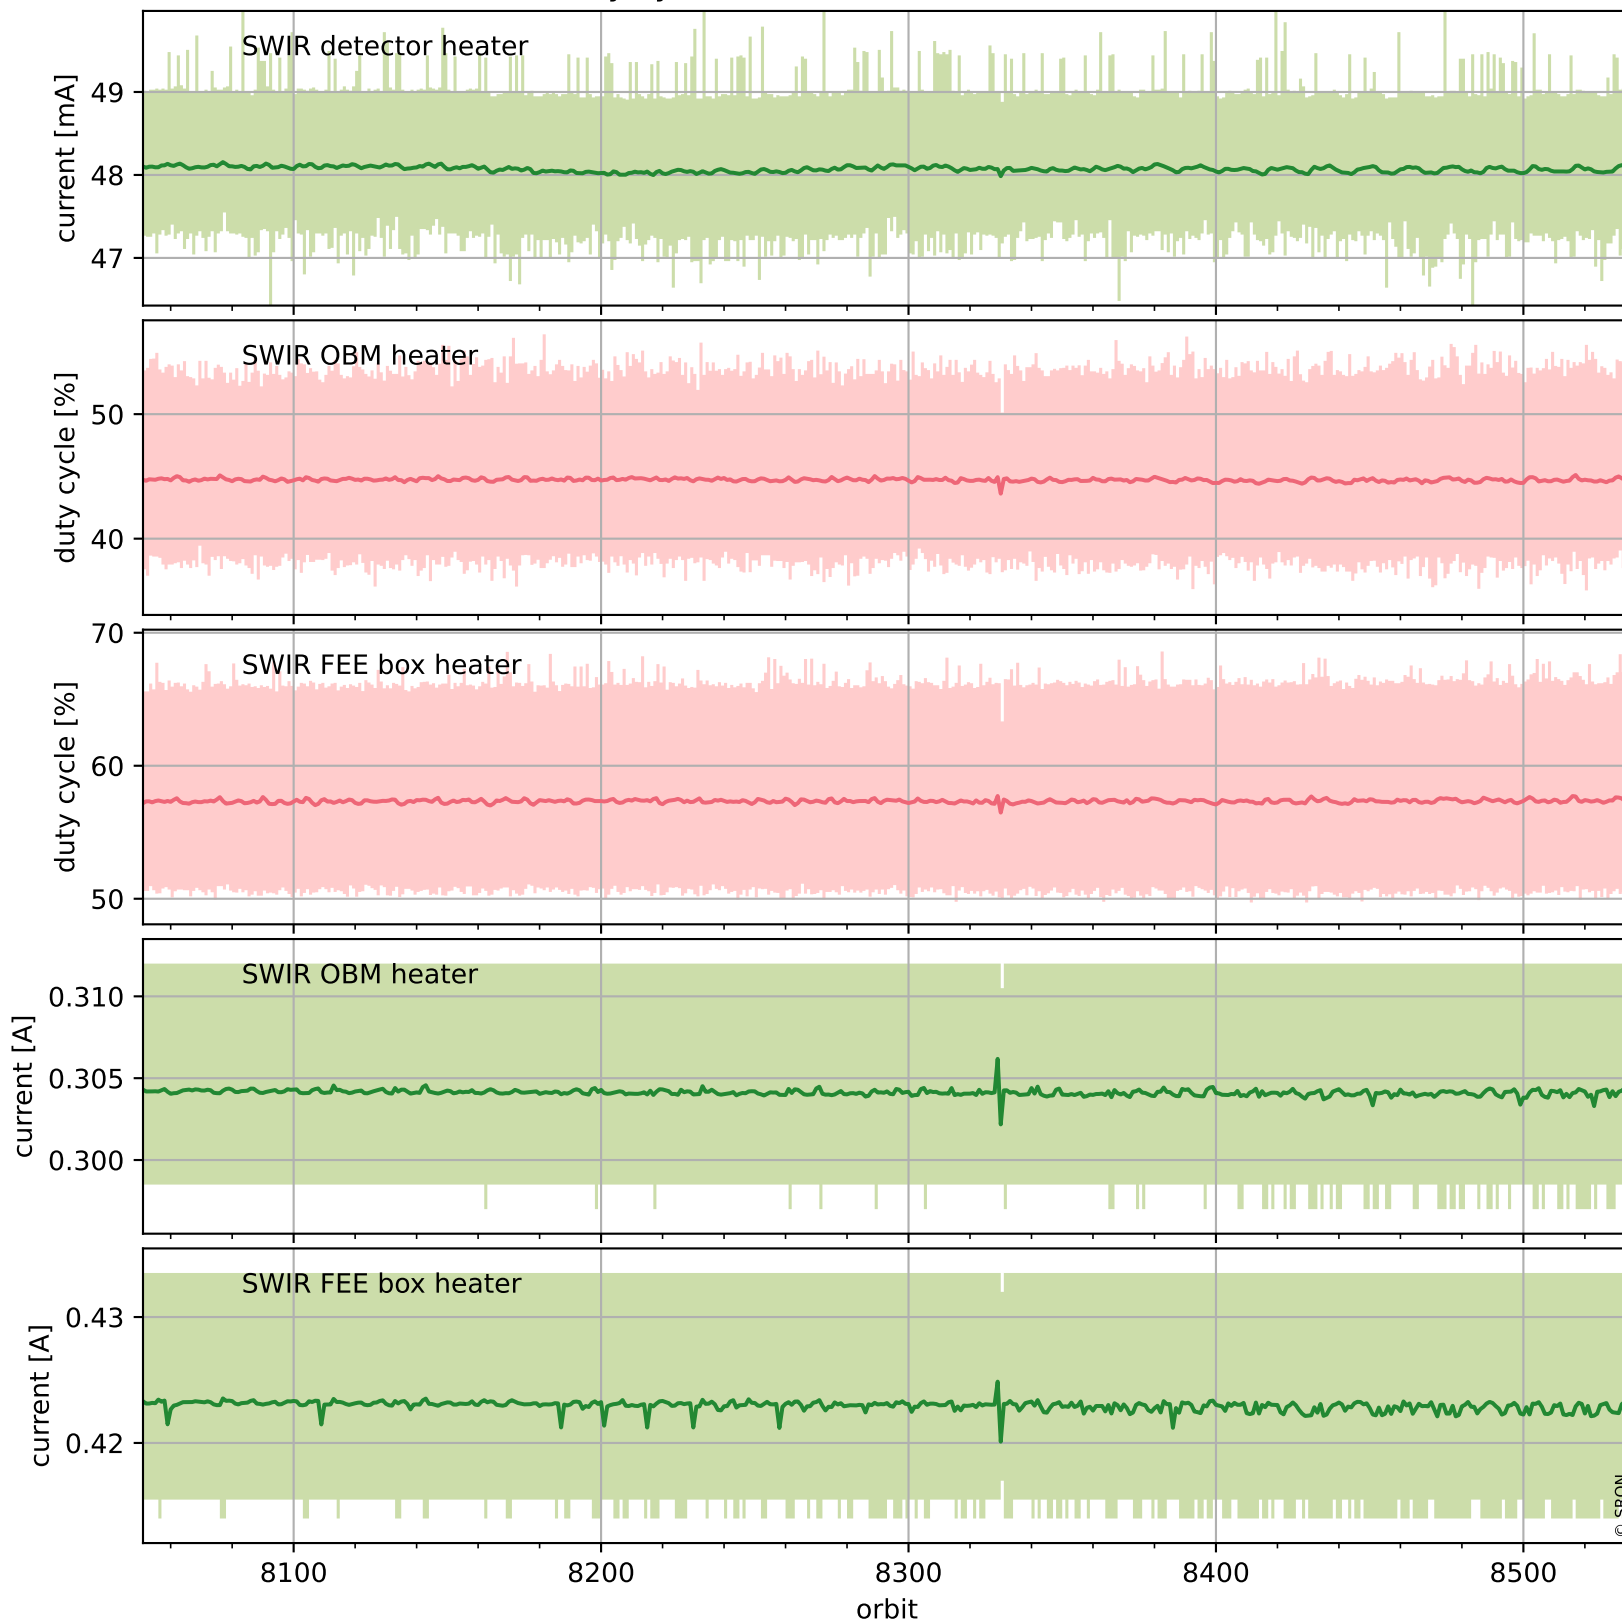

Tropomi SWIR housekeeping data

orbits : [8522, 8535]
coverage : 2019-06-06 / 2019-06-07
created : 2023-08-21T08:45:24

Temperature of sensors relevant for SWIR (one day)

Tropomi SWIR housekeeping data

orbits : [8051, 8535]
coverage : 2019-05-03 / 2019-06-07
created : 2023-08-21T08:45:25

Temperature of sensors relevant for SWIR (last month)

Tropomi SWIR housekeeping data

orbits : [8522, 8535]
coverage : 2019-06-06 / 2019-06-07
created : 2023-08-21T08:45:25

Current and duty cycle of 3 heaters relevant for SWIR (one day)

Tropomi SWIR housekeeping data

orbits : [8051, 8535]
coverage : 2019-05-03 / 2019-06-07
created : 2023-08-21T08:45:26

Current and duty cycle of 3 heaters relevant for SWIR (last month)

Tropomi SWIR housekeeping data

orbits : [8522, 8535]
coverage : 2019-06-06 / 2019-06-07
created : 2023-08-21T08:45:26

Temperature of sensors at the SWIR front-end electronics (one day)

Tropomi SWIR housekeeping data

orbits : [8051, 8535]
coverage : 2019-05-03 / 2019-06-07
created : 2023-08-21T08:45:26