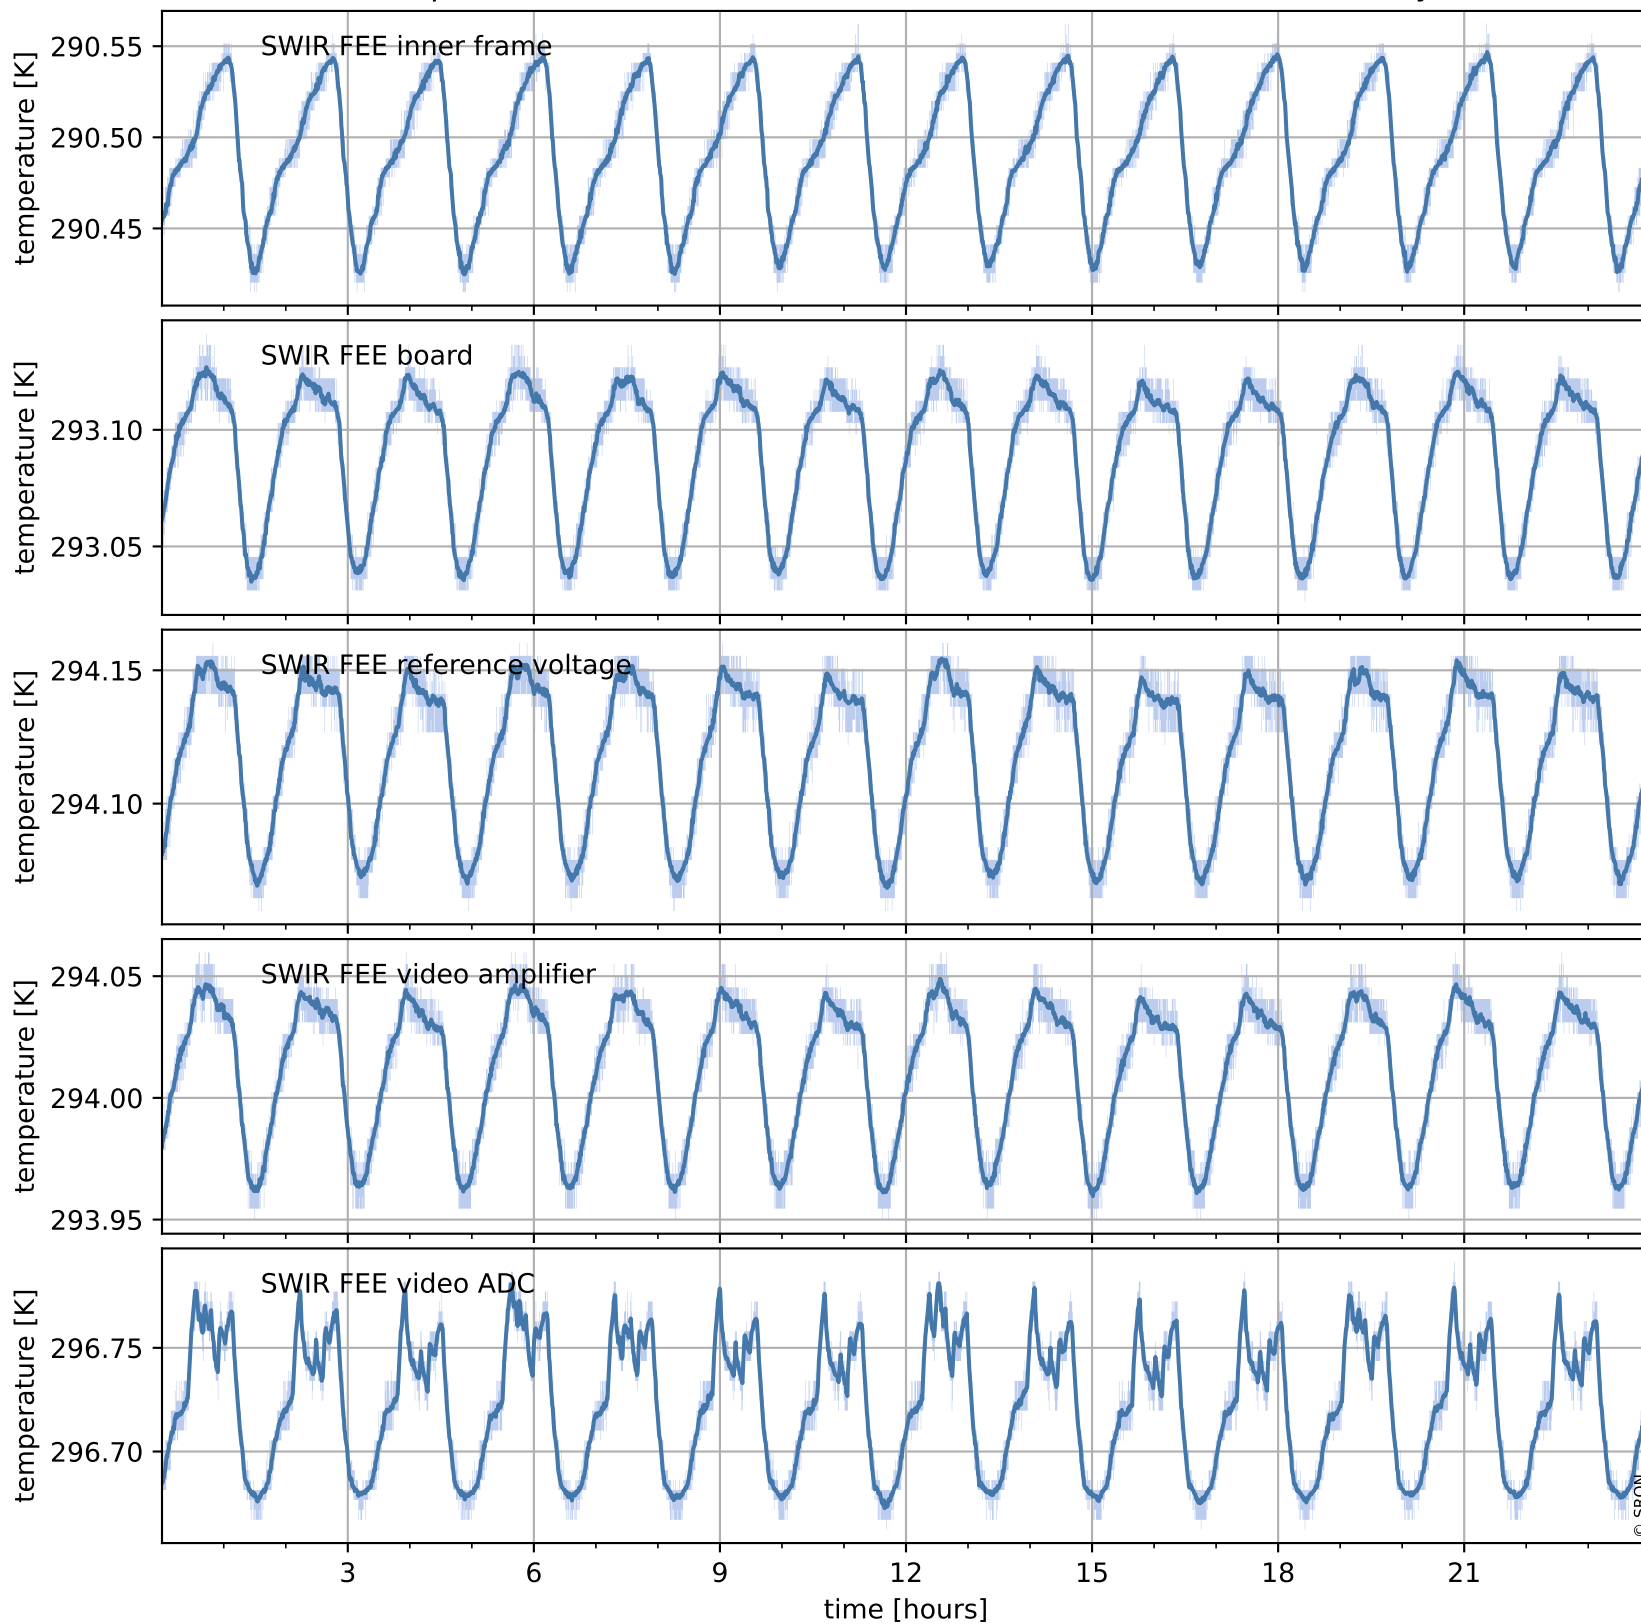

Tropomi SWIR housekeeping data

orbits : [8550, 8563]
coverage : 2019-06-08 / 2019-06-09
created : 2023-08-21T08:45:29

Temperature of sensors relevant for SWIR (one day)

Tropomi SWIR housekeeping data

orbits : [8079, 8563]
coverage : 2019-05-05 / 2019-06-09
created : 2023-08-21T08:45:30

Temperature of sensors relevant for SWIR (last month)

Tropomi SWIR housekeeping data

orbits : [8550, 8563]
coverage : 2019-06-08 / 2019-06-09
created : 2023-08-21T08:45:30

Current and duty cycle of 3 heaters relevant for SWIR (one day)

Tropomi SWIR housekeeping data

orbits : [8079, 8563]
coverage : 2019-05-05 / 2019-06-09
created : 2023-08-21T08:45:30

Current and duty cycle of 3 heaters relevant for SWIR (last month)

Tropomi SWIR housekeeping data

orbits : [8550, 8563]
coverage : 2019-06-08 / 2019-06-09
created : 2023-08-21T08:45:31

Temperature of sensors at the SWIR front-end electronics (one day)

Tropomi SWIR housekeeping data

orbits : [8079, 8563]
coverage : 2019-05-05 / 2019-06-09
created : 2023-08-21T08:45:31