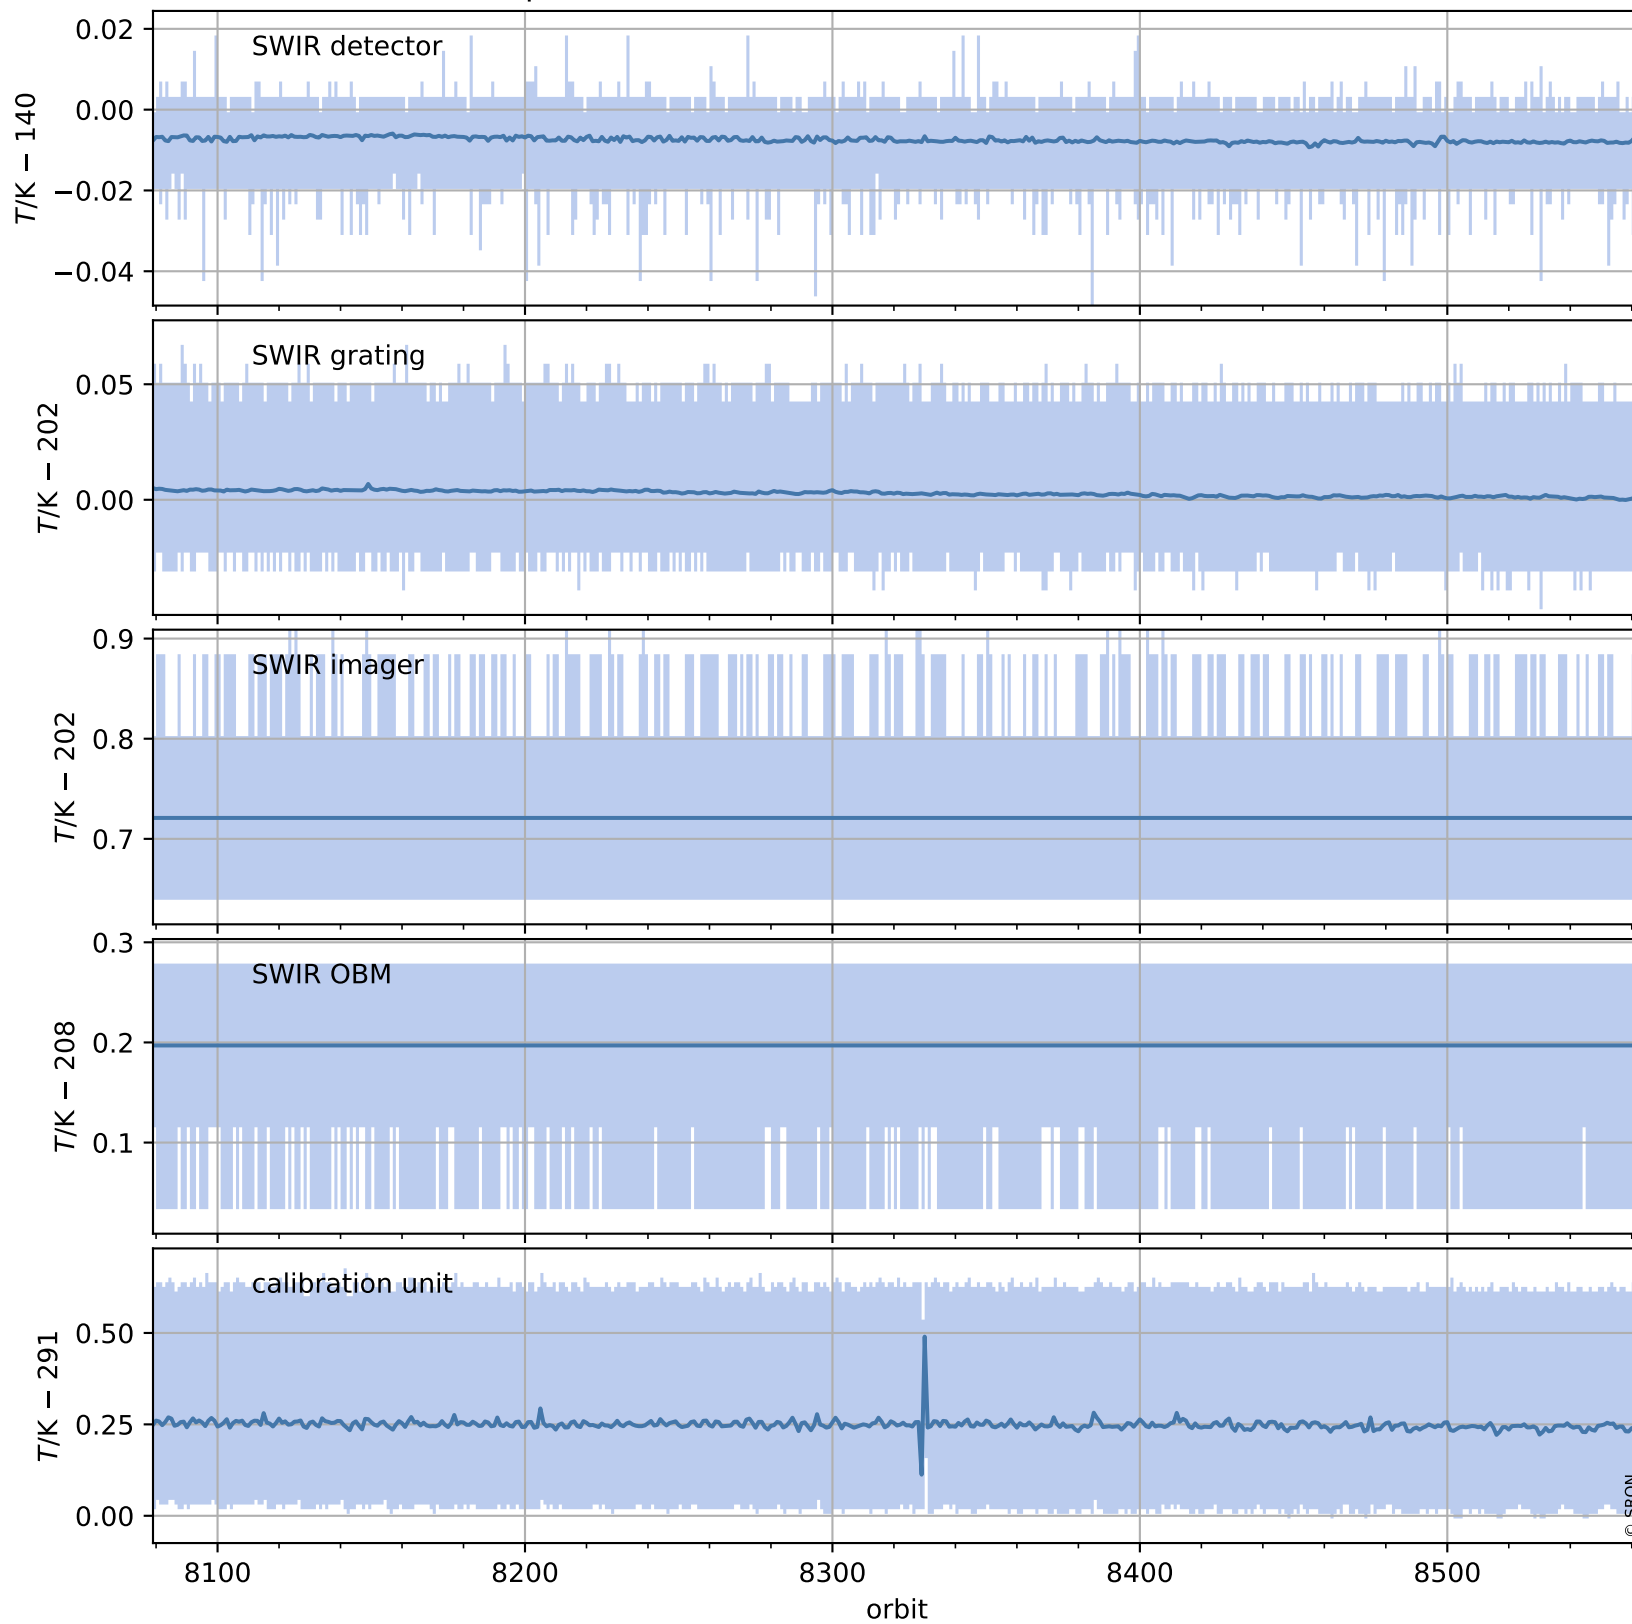

Tropomi SWIR housekeeping data

orbits : [8550, 8563]
coverage : 2019-06-08 / 2019-06-09
created : 2023-08-21T08:45:29

Temperature of sensors relevant for SWIR (one day)

Tropomi SWIR housekeeping data

orbits : [8079, 8563]
coverage : 2019-05-05 / 2019-06-09
created : 2023-08-21T08:45:30

Temperature of sensors relevant for SWIR (last month)

Tropomi SWIR housekeeping data

orbits : [8550, 8563]
coverage : 2019-06-08 / 2019-06-09
created : 2023-08-21T08:45:30

Current and duty cycle of 3 heaters relevant for SWIR (one day)

Tropomi SWIR housekeeping data

orbits : [8079, 8563]
coverage : 2019-05-05 / 2019-06-09
created : 2023-08-21T08:45:30

Current and duty cycle of 3 heaters relevant for SWIR (last month)

Tropomi SWIR housekeeping data

orbits : [8550, 8563]
coverage : 2019-06-08 / 2019-06-09
created : 2023-08-21T08:45:31

Temperature of sensors at the SWIR front-end electronics (one day)

Tropomi SWIR housekeeping data

orbits : [8079, 8563]
coverage : 2019-05-05 / 2019-06-09
created : 2023-08-21T08:45:31