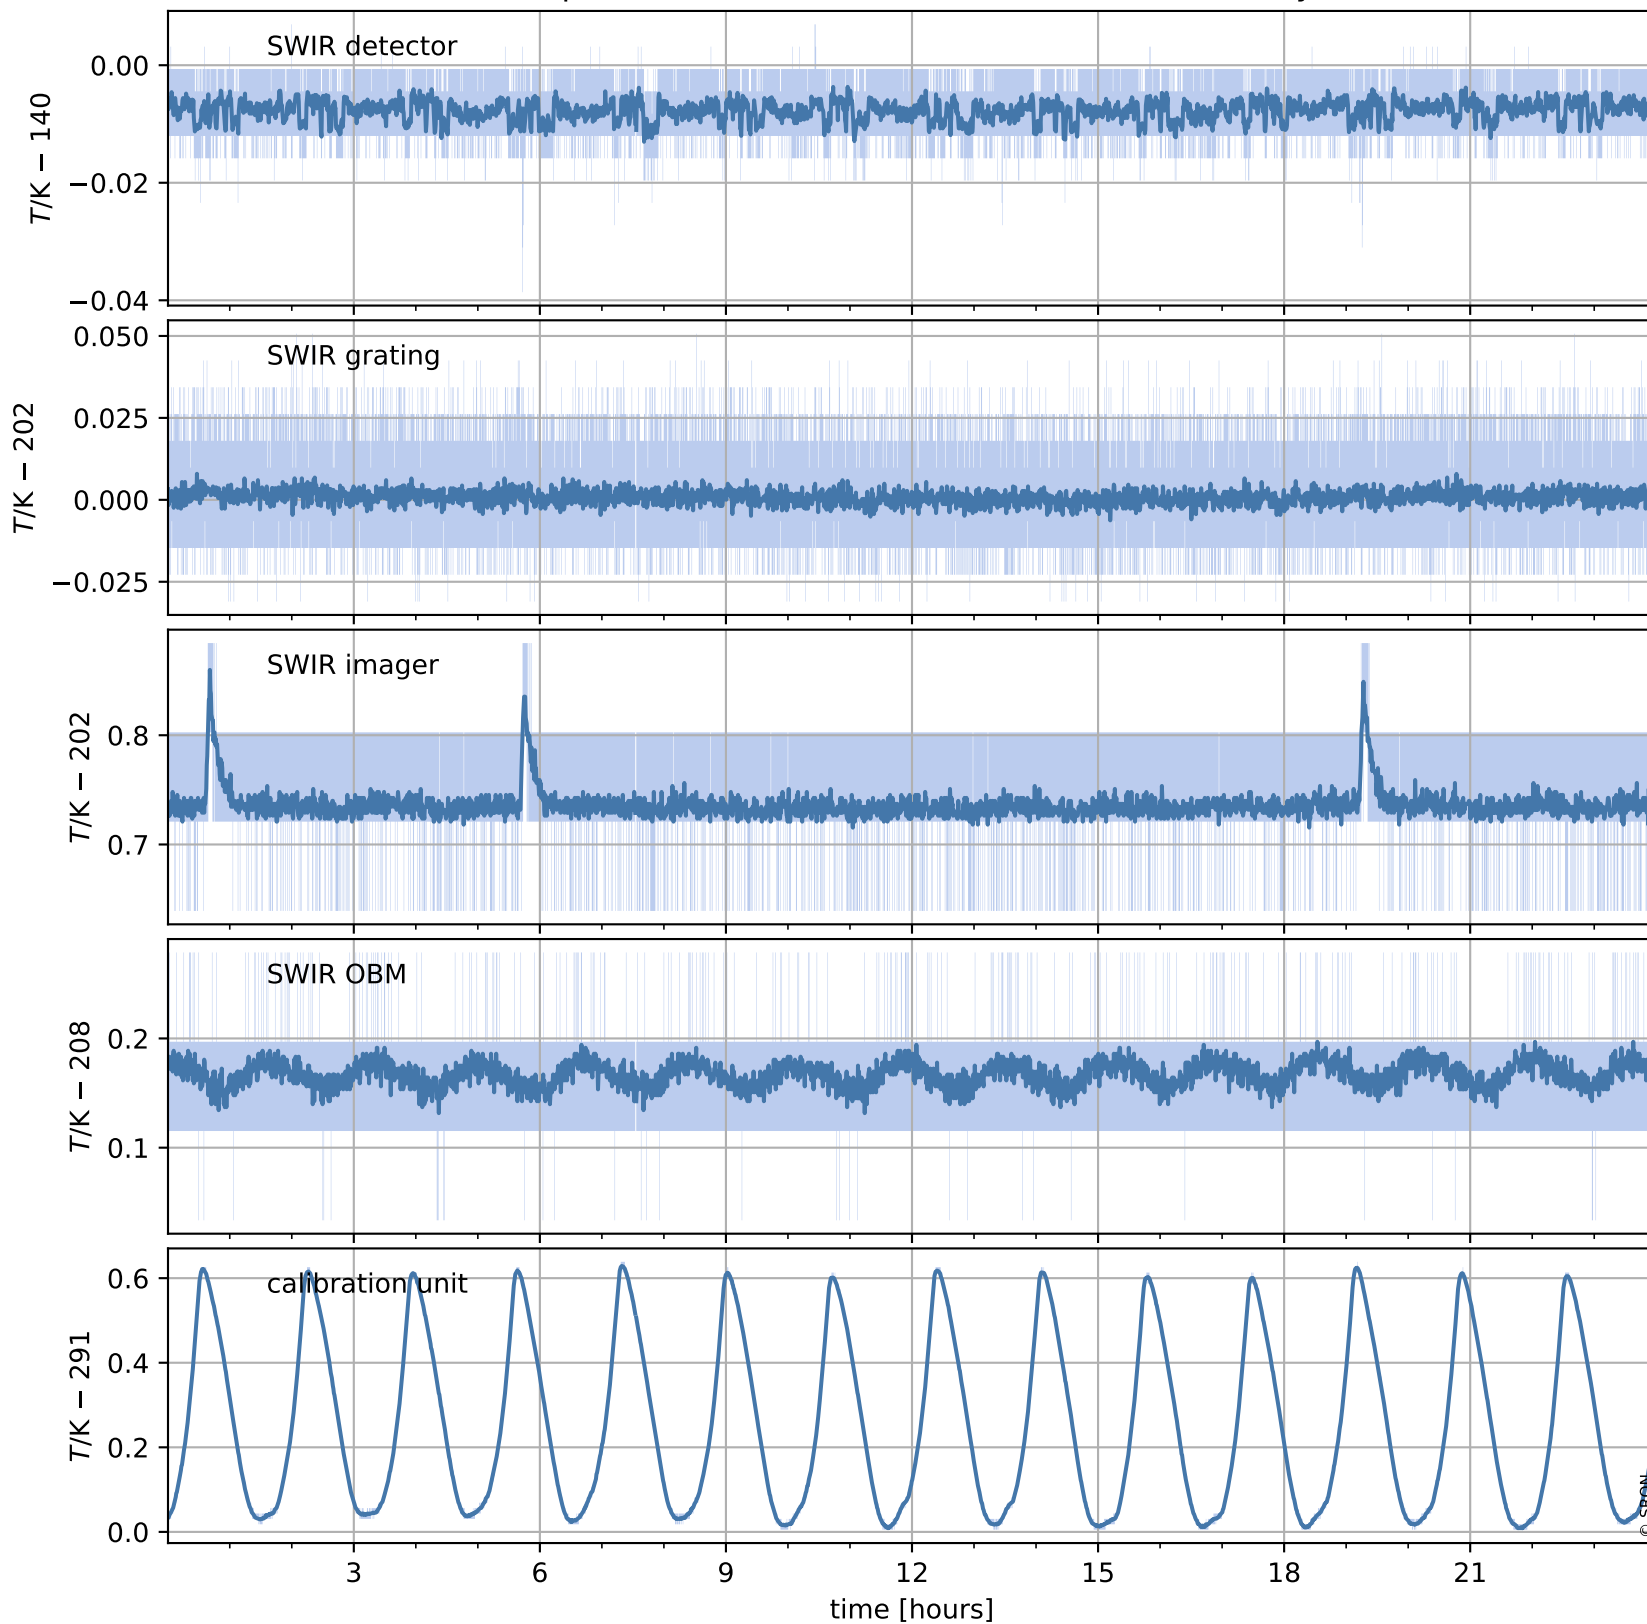

Tropomi SWIR housekeeping data

orbits : [8550, 8563]
coverage : 2019-06-08 / 2019-06-09
created : 2023-08-21T08:45:29

Temperature of sensors relevant for SWIR (one day)

Tropomi SWIR housekeeping data

orbits : [8079, 8563]
coverage : 2019-05-05 / 2019-06-09
created : 2023-08-21T08:45:30

Temperature of sensors relevant for SWIR (last month)

Tropomi SWIR housekeeping data

orbits : [8550, 8563]
coverage : 2019-06-08 / 2019-06-09
created : 2023-08-21T08:45:30

Current and duty cycle of 3 heaters relevant for SWIR (one day)

Tropomi SWIR housekeeping data

orbits : [8079, 8563]
coverage : 2019-05-05 / 2019-06-09
created : 2023-08-21T08:45:30

Current and duty cycle of 3 heaters relevant for SWIR (last month)

Tropomi SWIR housekeeping data

orbits : [8550, 8563]
coverage : 2019-06-08 / 2019-06-09
created : 2023-08-21T08:45:31

Temperature of sensors at the SWIR front-end electronics (one day)

Tropomi SWIR housekeeping data

orbits : [8079, 8563]
coverage : 2019-05-05 / 2019-06-09
created : 2023-08-21T08:45:31