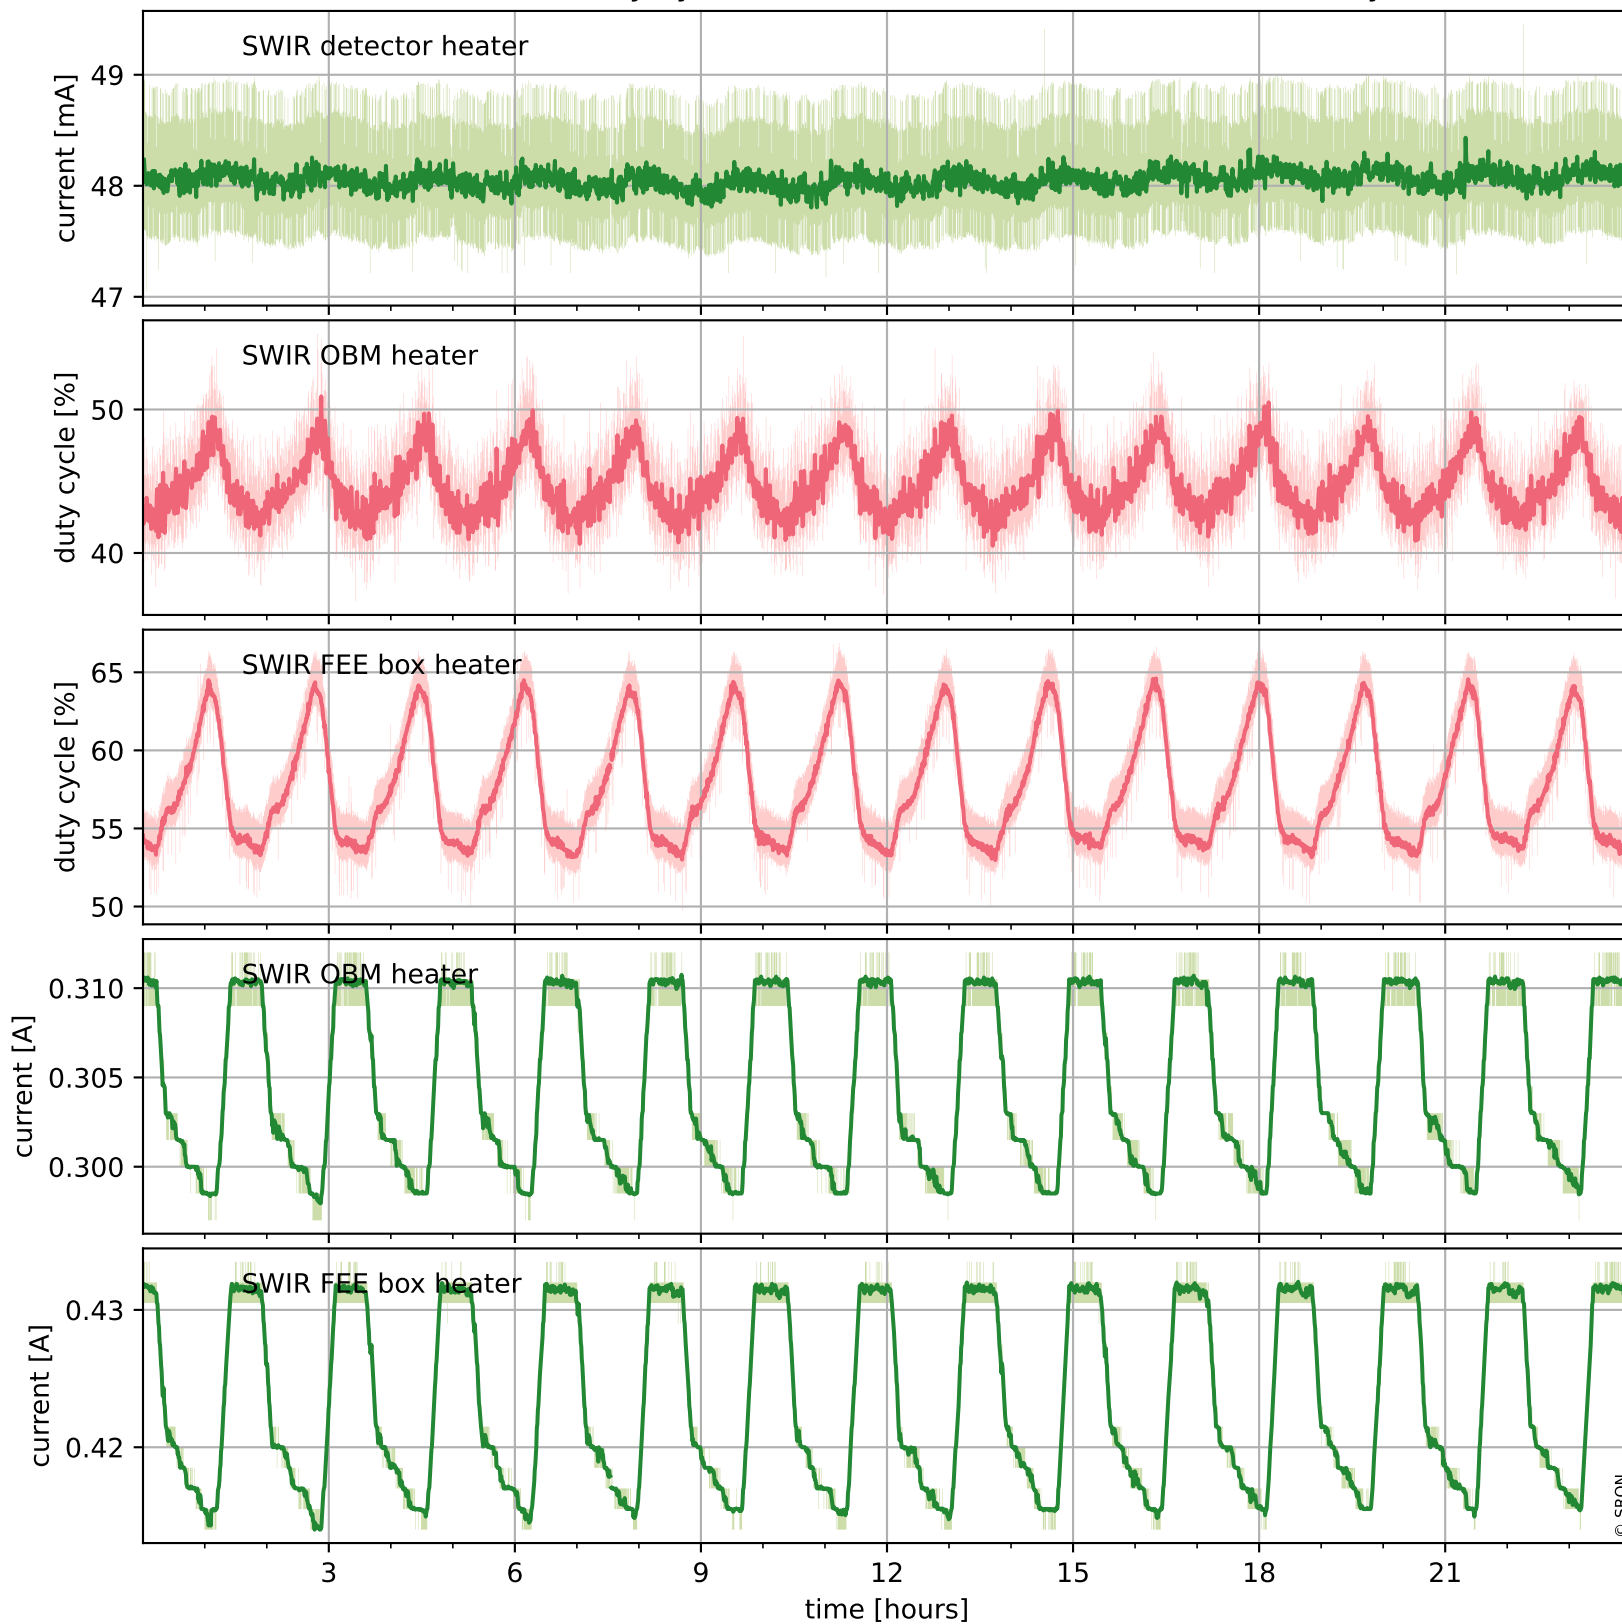

Tropomi SWIR housekeeping data

orbits : [8550, 8563]
coverage : 2019-06-08 / 2019-06-09
created : 2023-08-21T08:45:29

Temperature of sensors relevant for SWIR (one day)

Tropomi SWIR housekeeping data

orbits : [8079, 8563]
coverage : 2019-05-05 / 2019-06-09
created : 2023-08-21T08:45:30

Temperature of sensors relevant for SWIR (last month)

Tropomi SWIR housekeeping data

orbits : [8550, 8563]
coverage : 2019-06-08 / 2019-06-09
created : 2023-08-21T08:45:30

Current and duty cycle of 3 heaters relevant for SWIR (one day)

Tropomi SWIR housekeeping data

orbits : [8079, 8563]
coverage : 2019-05-05 / 2019-06-09
created : 2023-08-21T08:45:30

Current and duty cycle of 3 heaters relevant for SWIR (last month)

Tropomi SWIR housekeeping data