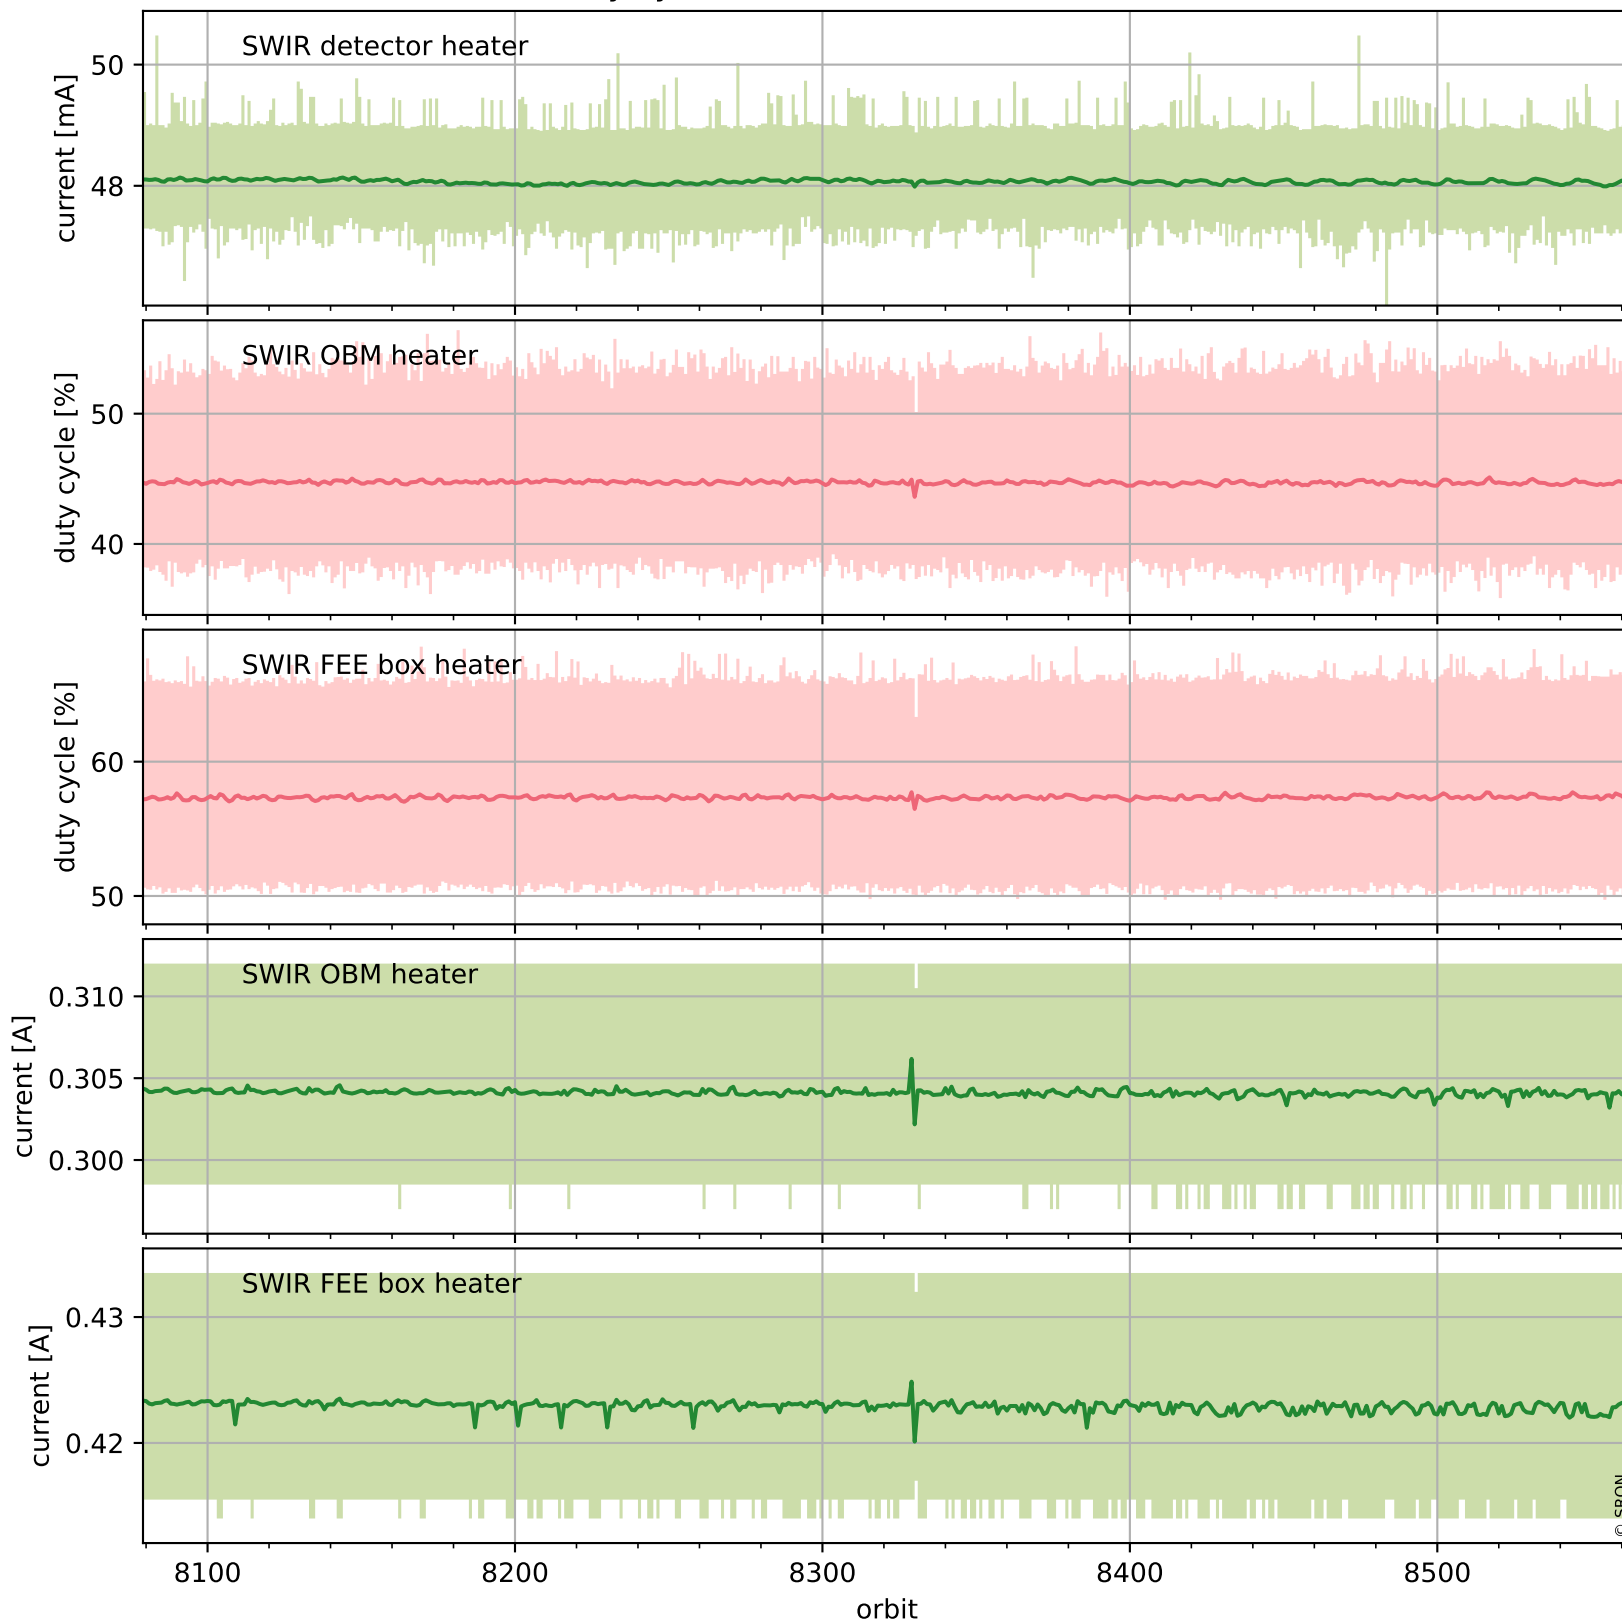

Tropomi SWIR housekeeping data

orbits : [8550, 8563]
coverage : 2019-06-08 / 2019-06-09
created : 2023-08-21T08:45:29

Temperature of sensors relevant for SWIR (one day)

Tropomi SWIR housekeeping data

orbits : [8079, 8563]
coverage : 2019-05-05 / 2019-06-09
created : 2023-08-21T08:45:30

Temperature of sensors relevant for SWIR (last month)

Tropomi SWIR housekeeping data

orbits : [8550, 8563]
coverage : 2019-06-08 / 2019-06-09
created : 2023-08-21T08:45:30

Current and duty cycle of 3 heaters relevant for SWIR (one day)

Tropomi SWIR housekeeping data

orbits : [8079, 8563]
coverage : 2019-05-05 / 2019-06-09
created : 2023-08-21T08:45:30

Current and duty cycle of 3 heaters relevant for SWIR (last month)

Tropomi SWIR housekeeping data

orbits : [8550, 8563]
coverage : 2019-06-08 / 2019-06-09
created : 2023-08-21T08:45:31

Temperature of sensors at the SWIR front-end electronics (one day)

Tropomi SWIR housekeeping data

orbits : [8079, 8563]
coverage : 2019-05-05 / 2019-06-09
created : 2023-08-21T08:45:31