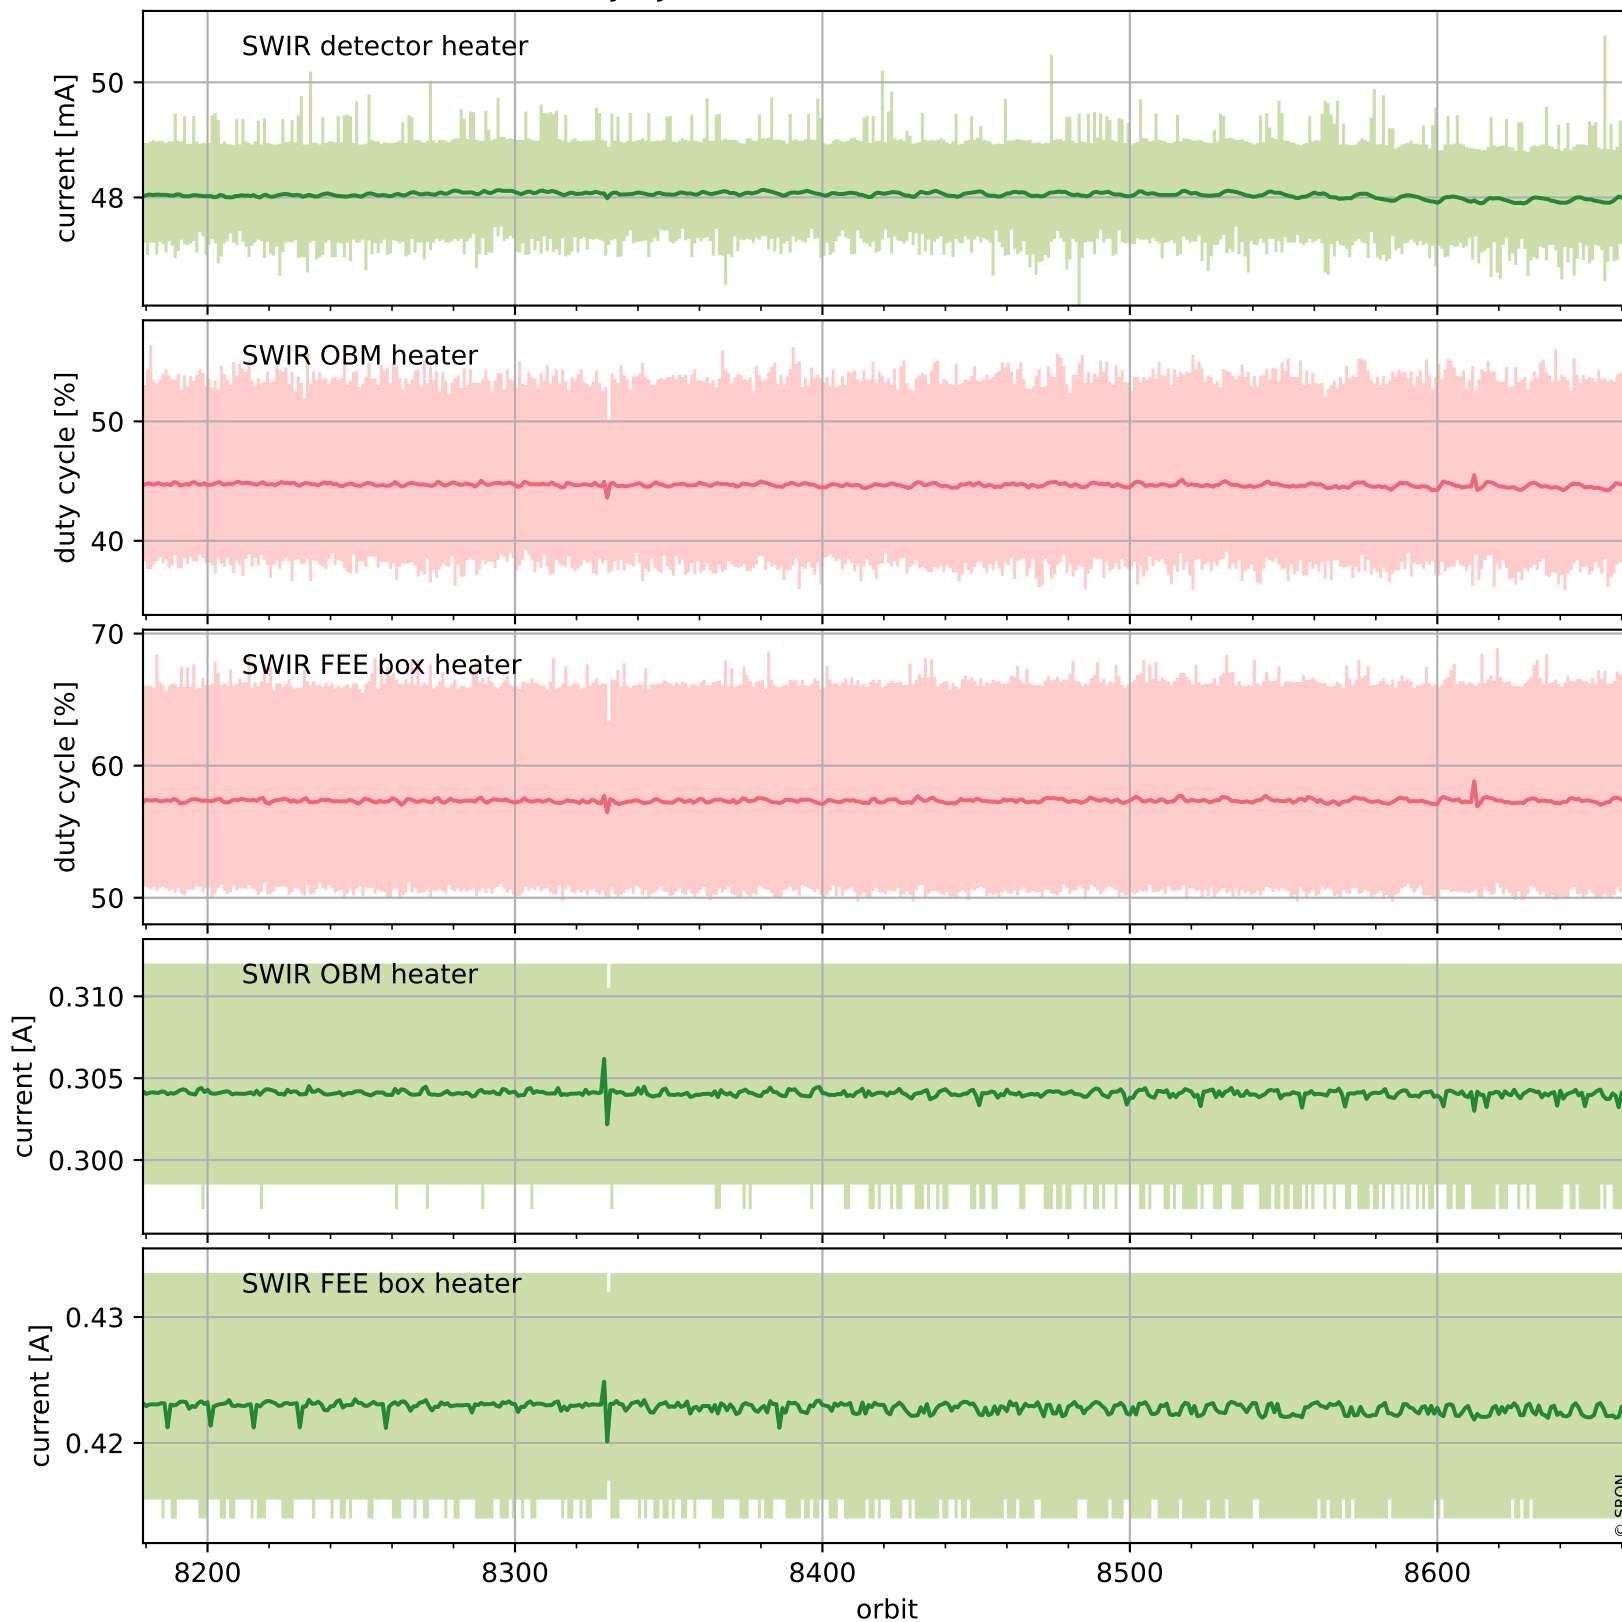

Tropomi SWIR housekeeping data

orbits : [8649, 8663]
coverage : 2019-06-15 / 2019-06-16
created : 2023-08-21T08:45:46

Temperature of sensors relevant for SWIR (one day)

Tropomi SWIR housekeeping data

orbits : [8179, 8663]
coverage : 2019-05-12 / 2019-06-16
created : 2023-08-21T08:45:46

Temperature of sensors relevant for SWIR (last month)

Tropomi SWIR housekeeping data

orbits : [8649, 8663]
coverage : 2019-06-15 / 2019-06-16
created : 2023-08-21T08:45:46

Current and duty cycle of 3 heaters relevant for SWIR (one day)

Tropomi SWIR housekeeping data

orbits : [8179, 8663]
coverage : 2019-05-12 / 2019-06-16
created : 2023-08-21T08:45:47

Current and duty cycle of 3 heaters relevant for SWIR (last month)

Tropomi SWIR housekeeping data

orbits : [8649, 8663]
coverage : 2019-06-15 / 2019-06-16
created : 2023-08-21T08:45:47

Temperature of sensors at the SWIR front-end electronics (one day)

Tropomi SWIR housekeeping data

orbits : [8179, 8663]
coverage : 2019-05-12 / 2019-06-16
created : 2023-08-21T08:45:47