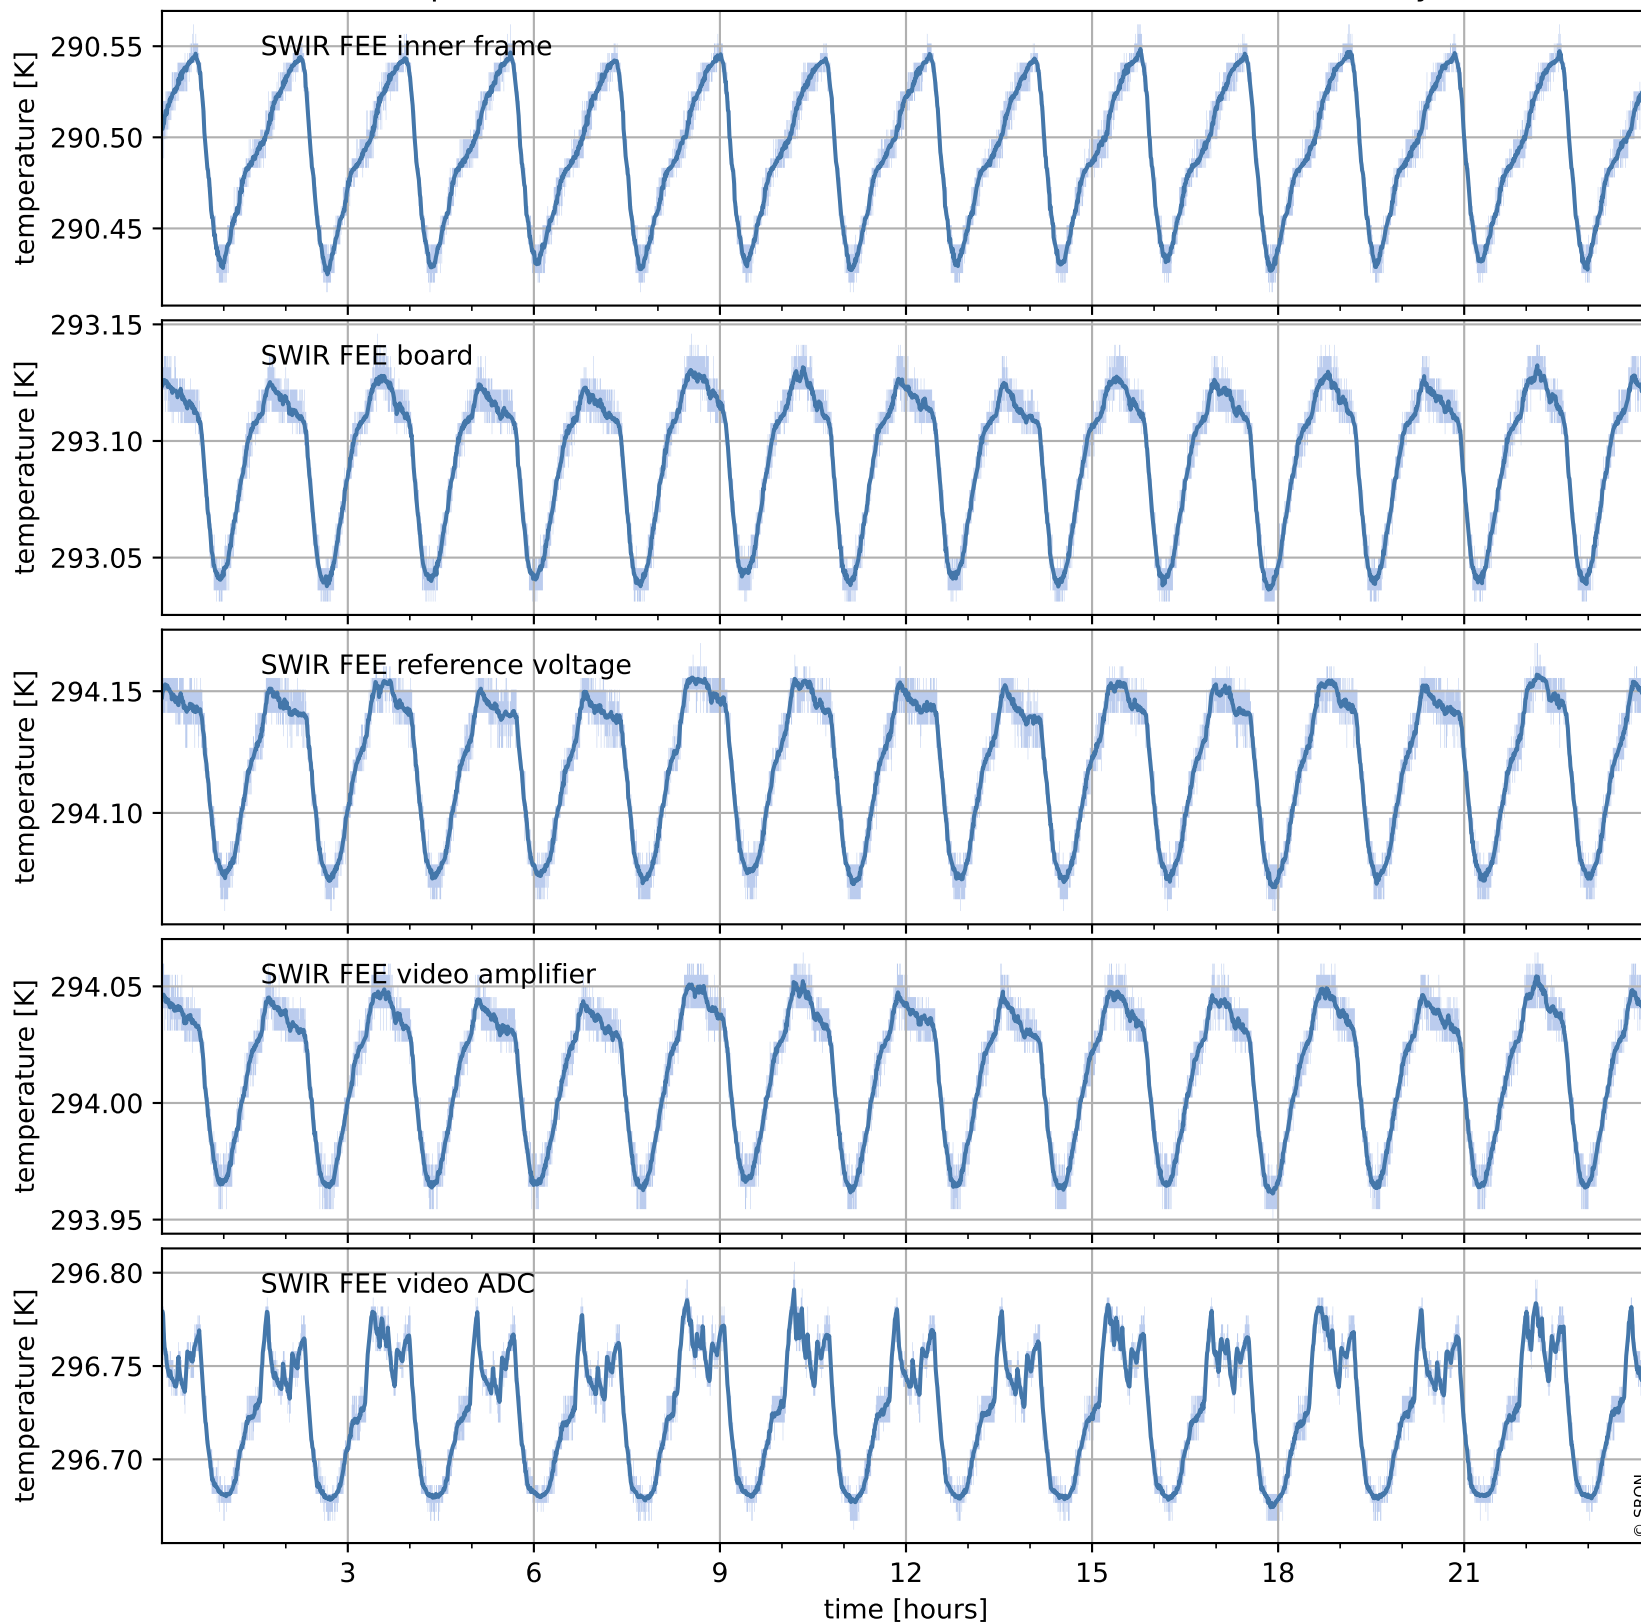

Tropomi SWIR housekeeping data

orbits : [8649, 8663]
coverage : 2019-06-15 / 2019-06-16
created : 2023-08-21T08:45:46

Temperature of sensors relevant for SWIR (one day)

Tropomi SWIR housekeeping data

orbits : [8179, 8663]
coverage : 2019-05-12 / 2019-06-16
created : 2023-08-21T08:45:46

Temperature of sensors relevant for SWIR (last month)

Tropomi SWIR housekeeping data

orbits : [8649, 8663]
coverage : 2019-06-15 / 2019-06-16
created : 2023-08-21T08:45:46

Current and duty cycle of 3 heaters relevant for SWIR (one day)

Tropomi SWIR housekeeping data

orbits : [8179, 8663]
coverage : 2019-05-12 / 2019-06-16
created : 2023-08-21T08:45:47

Current and duty cycle of 3 heaters relevant for SWIR (last month)

Tropomi SWIR housekeeping data

orbits : [8649, 8663]
coverage : 2019-06-15 / 2019-06-16
created : 2023-08-21T08:45:47

Temperature of sensors at the SWIR front-end electronics (one day)

Tropomi SWIR housekeeping data

orbits : [8179, 8663]
coverage : 2019-05-12 / 2019-06-16
created : 2023-08-21T08:45:47