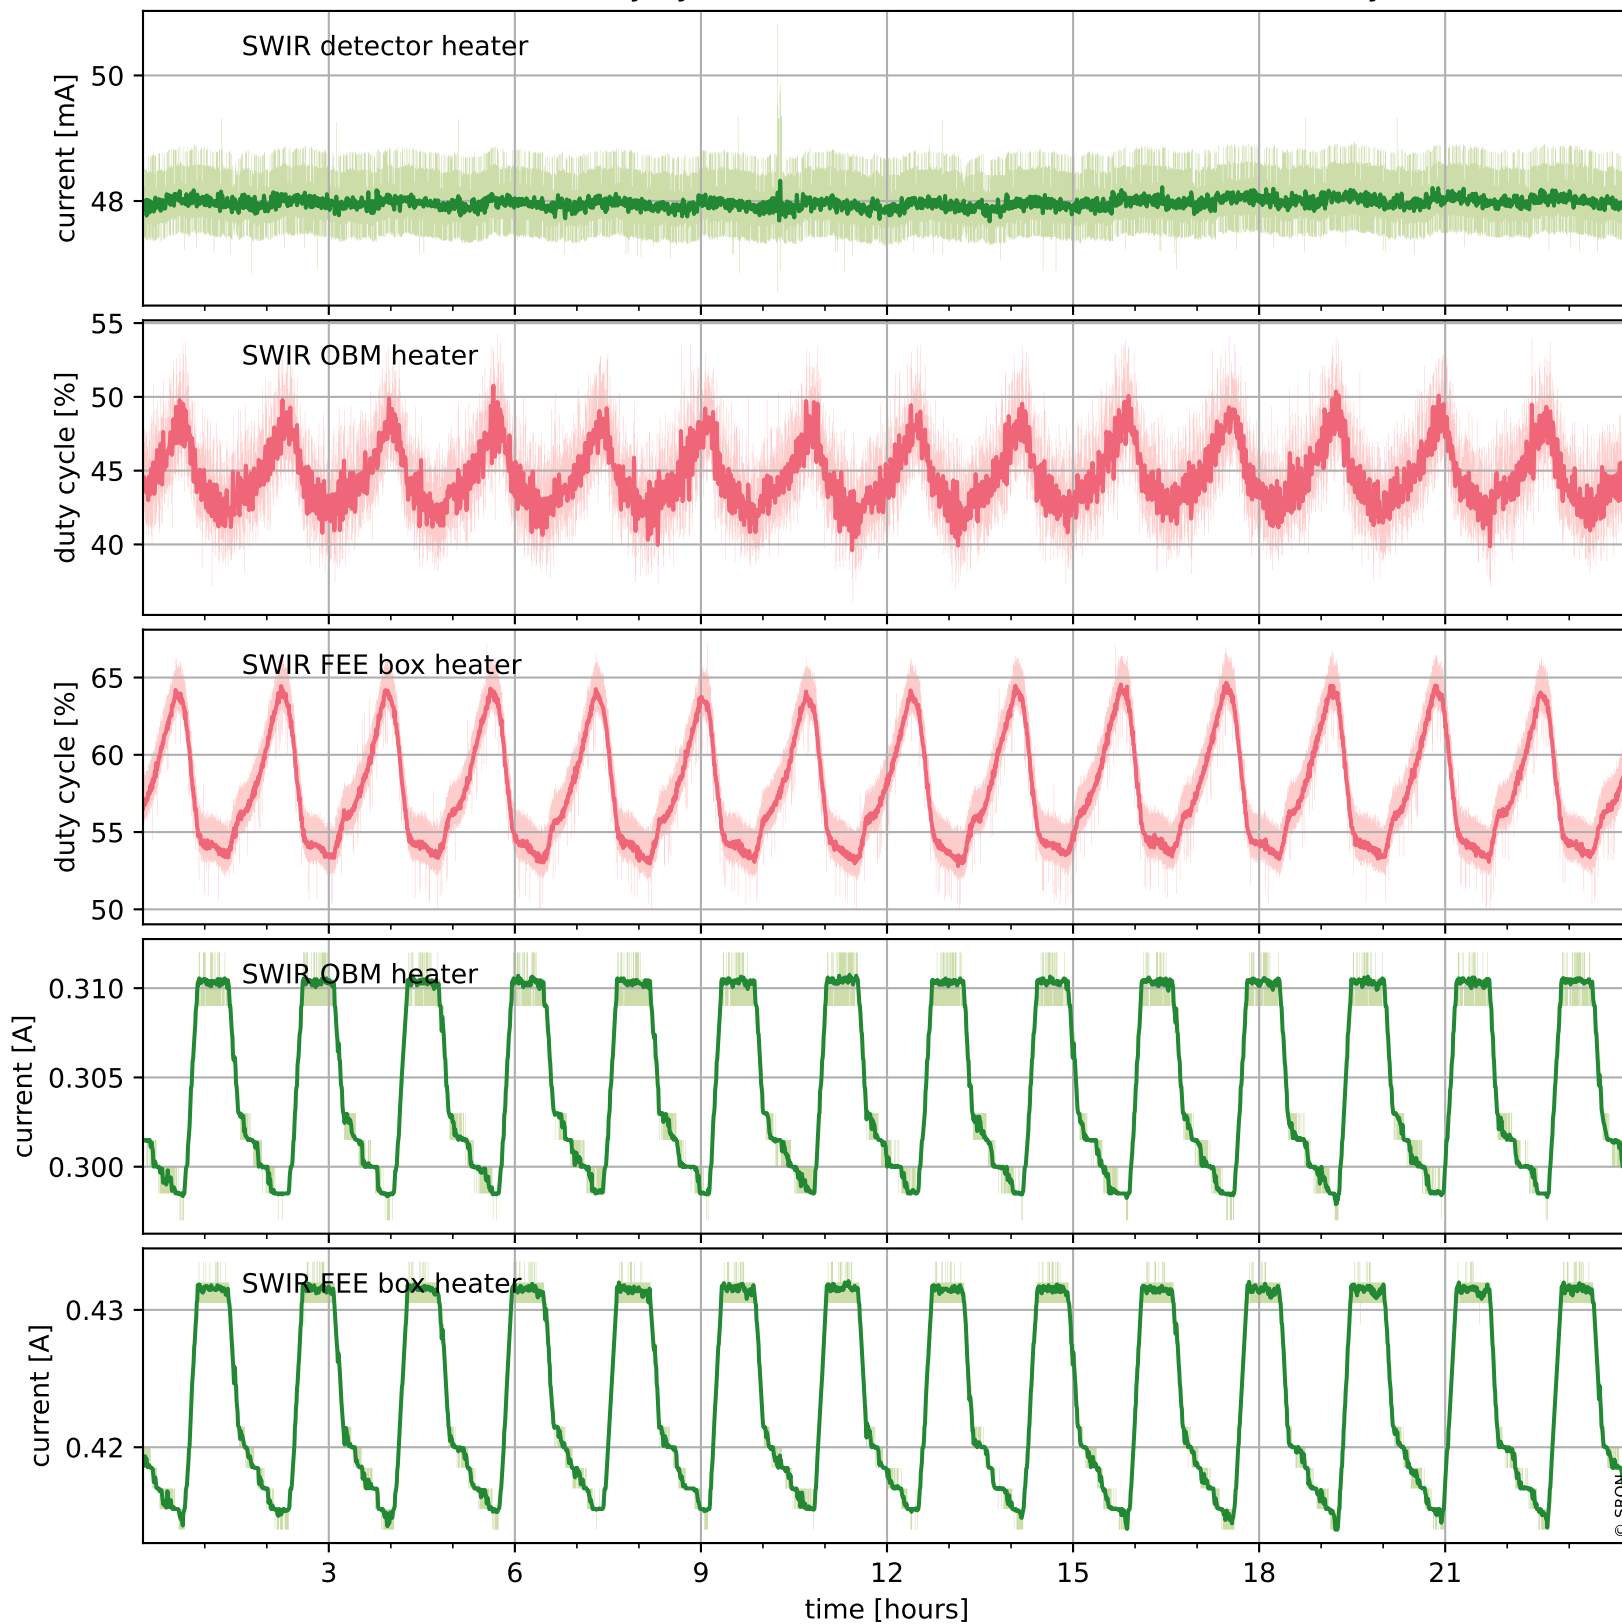

Tropomi SWIR housekeeping data

orbits : [8649, 8663]
coverage : 2019-06-15 / 2019-06-16
created : 2023-08-21T08:45:46

Temperature of sensors relevant for SWIR (one day)

Tropomi SWIR housekeeping data

orbits : [8179, 8663]
coverage : 2019-05-12 / 2019-06-16
created : 2023-08-21T08:45:46

Temperature of sensors relevant for SWIR (last month)

Tropomi SWIR housekeeping data

orbits : [8649, 8663]
coverage : 2019-06-15 / 2019-06-16
created : 2023-08-21T08:45:46

Current and duty cycle of 3 heaters relevant for SWIR (one day)

Tropomi SWIR housekeeping data

orbits : [8179, 8663]
coverage : 2019-05-12 / 2019-06-16
created : 2023-08-21T08:45:47

Current and duty cycle of 3 heaters relevant for SWIR (last month)

Tropomi SWIR housekeeping data