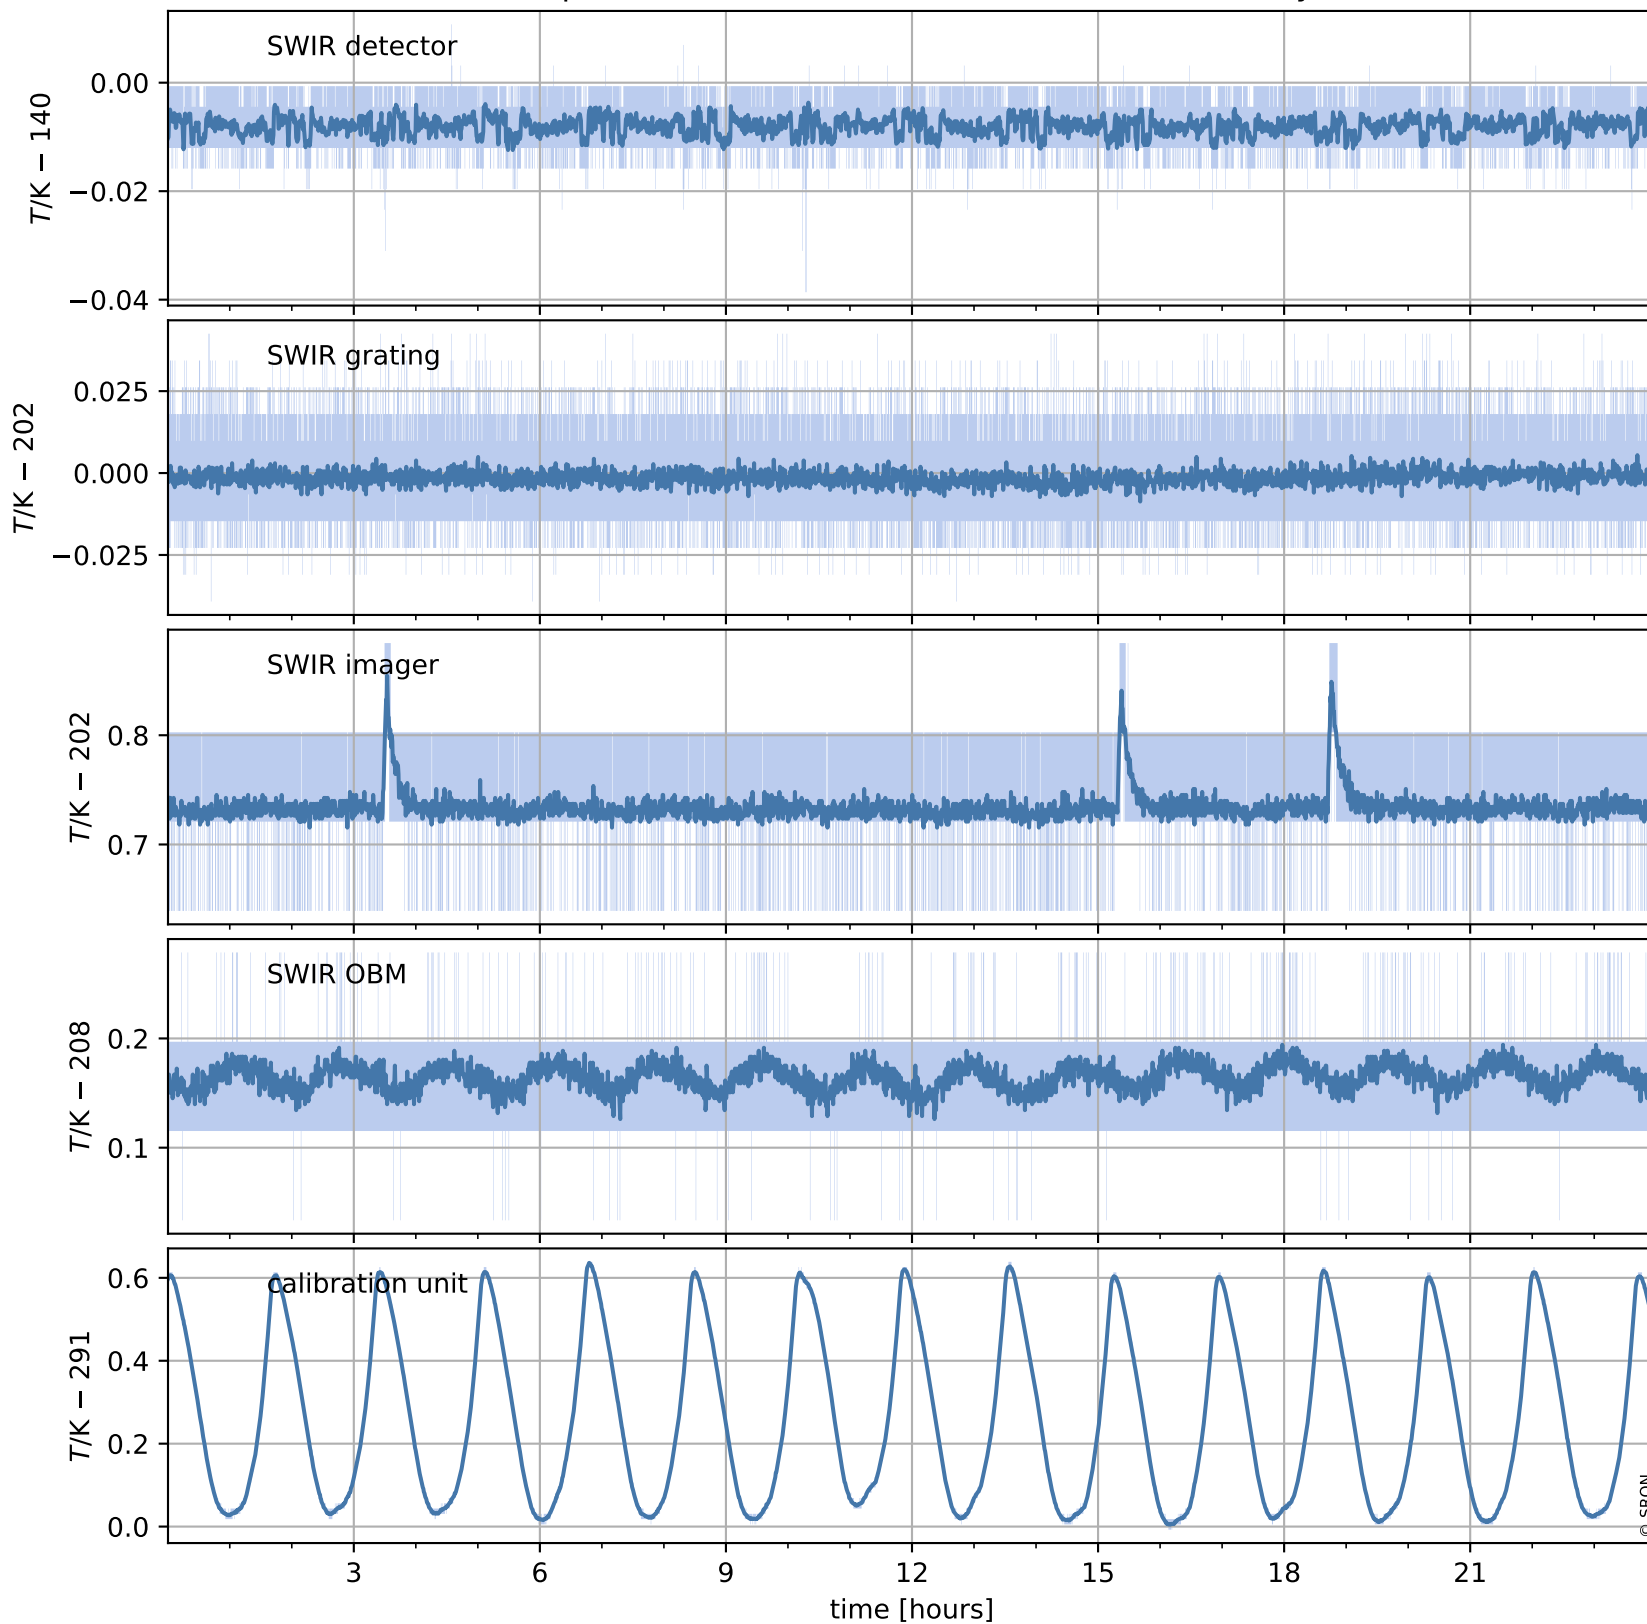

Tropomi SWIR housekeeping data

orbits : [8649, 8663]
coverage : 2019-06-15 / 2019-06-16
created : 2023-08-21T08:45:46

Temperature of sensors relevant for SWIR (one day)

Tropomi SWIR housekeeping data

orbits : [8179, 8663]
coverage : 2019-05-12 / 2019-06-16
created : 2023-08-21T08:45:46

Temperature of sensors relevant for SWIR (last month)

Tropomi SWIR housekeeping data

orbits : [8649, 8663]
coverage : 2019-06-15 / 2019-06-16
created : 2023-08-21T08:45:46

Current and duty cycle of 3 heaters relevant for SWIR (one day)

Tropomi SWIR housekeeping data

orbits : [8179, 8663]
coverage : 2019-05-12 / 2019-06-16
created : 2023-08-21T08:45:47

Current and duty cycle of 3 heaters relevant for SWIR (last month)

Tropomi SWIR housekeeping data