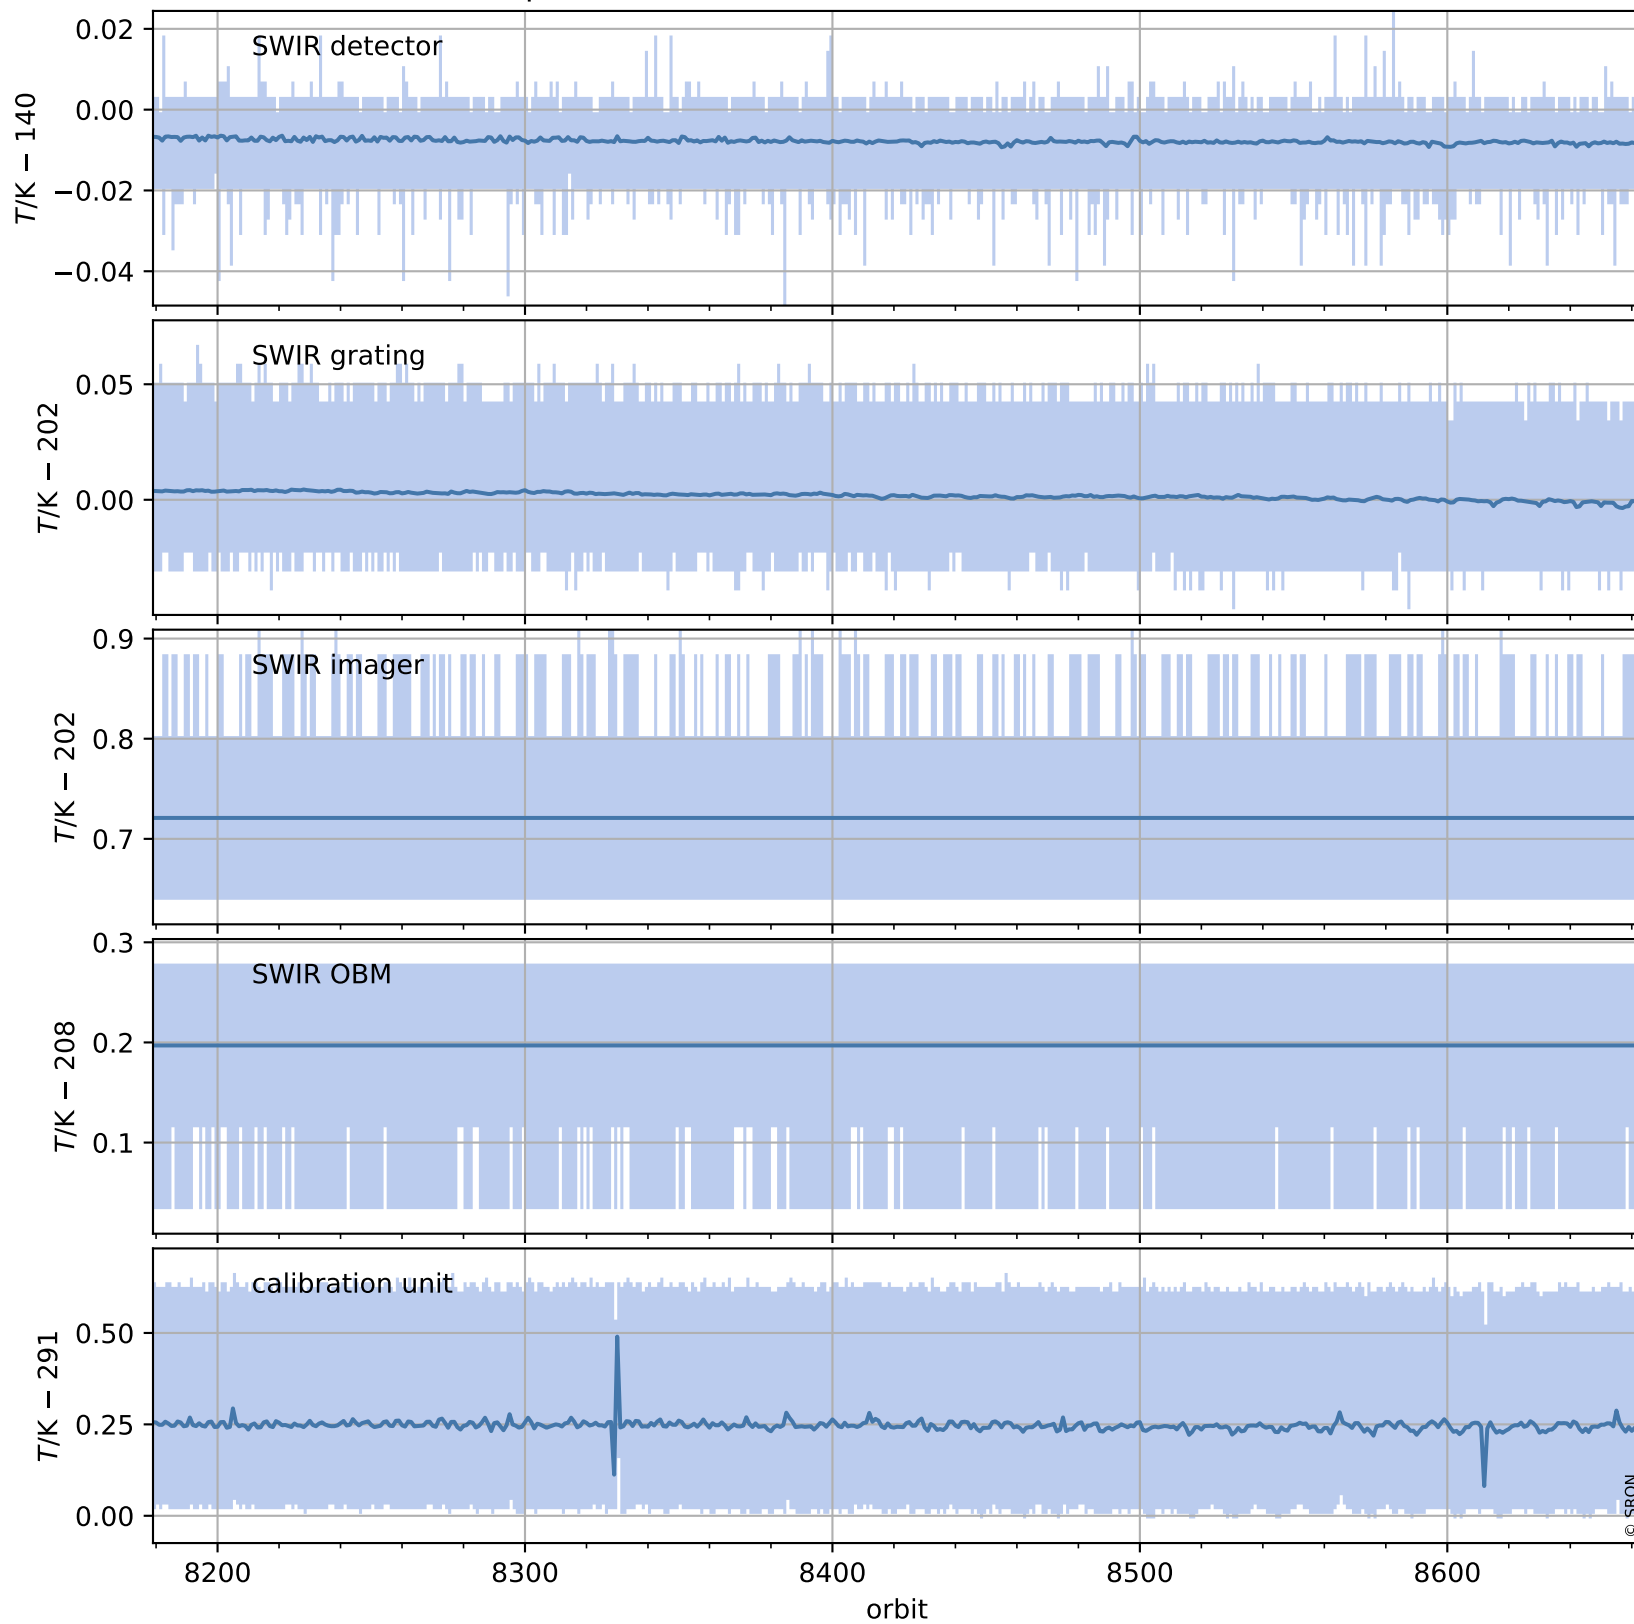

Tropomi SWIR housekeeping data

orbits : [8649, 8663]
coverage : 2019-06-15 / 2019-06-16
created : 2023-08-21T08:45:46

Temperature of sensors relevant for SWIR (one day)

Tropomi SWIR housekeeping data

orbits : [8179, 8663]
coverage : 2019-05-12 / 2019-06-16
created : 2023-08-21T08:45:46

Temperature of sensors relevant for SWIR (last month)

Tropomi SWIR housekeeping data

orbits : [8649, 8663]
coverage : 2019-06-15 / 2019-06-16
created : 2023-08-21T08:45:46

Current and duty cycle of 3 heaters relevant for SWIR (one day)

Tropomi SWIR housekeeping data

orbits : [8179, 8663]
coverage : 2019-05-12 / 2019-06-16
created : 2023-08-21T08:45:47

Current and duty cycle of 3 heaters relevant for SWIR (last month)

Tropomi SWIR housekeeping data

orbits : [8649, 8663]
coverage : 2019-06-15 / 2019-06-16
created : 2023-08-21T08:45:47

Temperature of sensors at the SWIR front-end electronics (one day)

Tropomi SWIR housekeeping data

orbits : [8179, 8663]
coverage : 2019-05-12 / 2019-06-16
created : 2023-08-21T08:45:47