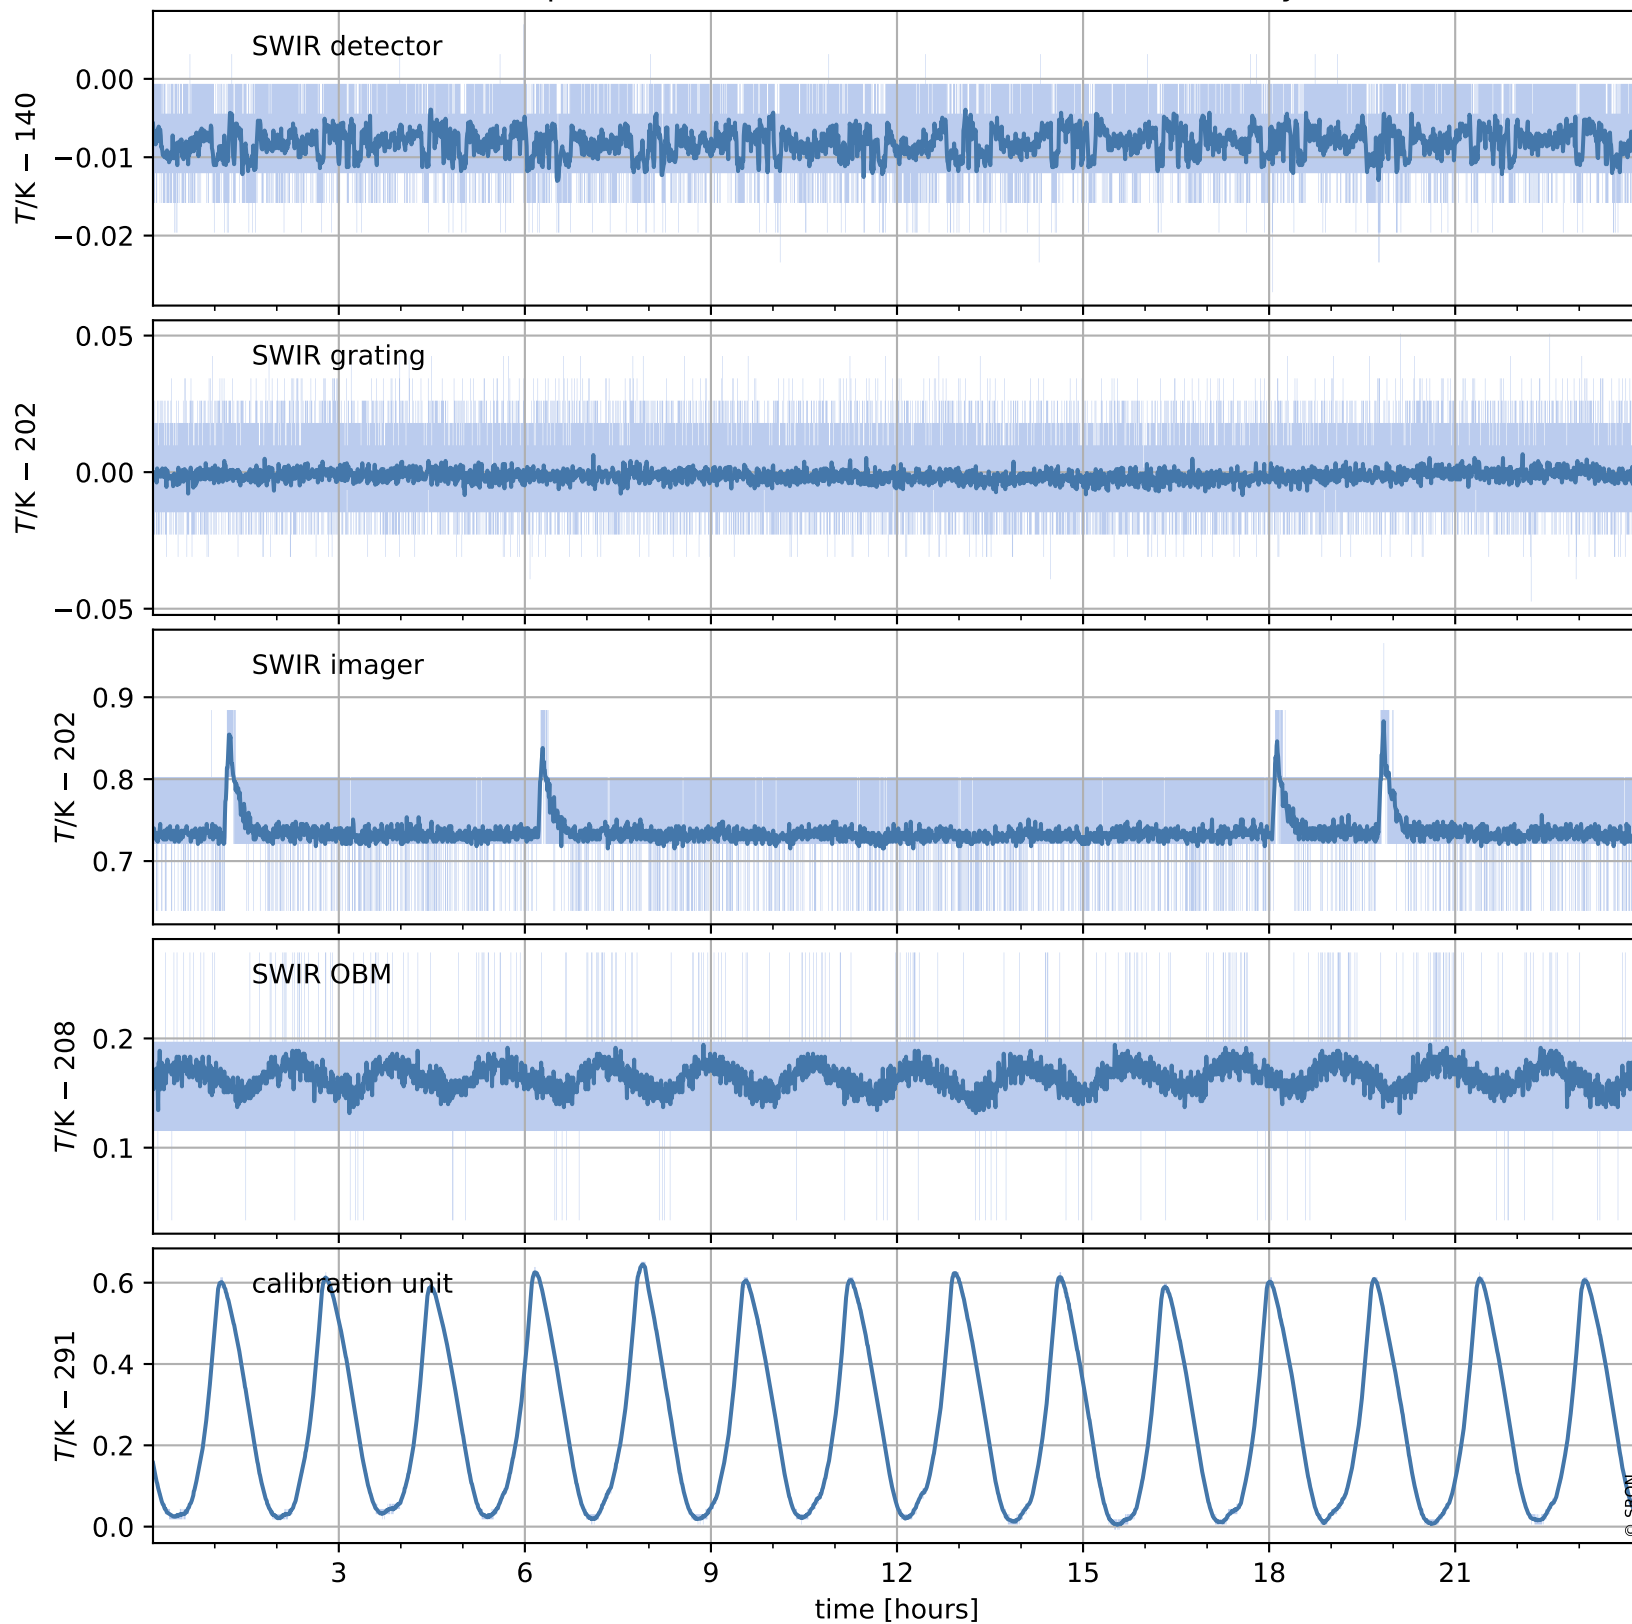

Tropomi SWIR housekeeping data

orbits : [8678, 8691]
coverage : 2019-06-17 / 2019-06-18
created : 2023-08-21T08:45:50

Temperature of sensors relevant for SWIR (one day)

Tropomi SWIR housekeeping data

orbits : [8207, 8691]
coverage : 2019-05-14 / 2019-06-18
created : 2023-08-21T08:45:51

Temperature of sensors relevant for SWIR (last month)

Tropomi SWIR housekeeping data

orbits : [8678, 8691]
coverage : 2019-06-17 / 2019-06-18
created : 2023-08-21T08:45:51

Current and duty cycle of 3 heaters relevant for SWIR (one day)

Tropomi SWIR housekeeping data

orbits : [8207, 8691]
coverage : 2019-05-14 / 2019-06-18
created : 2023-08-21T08:45:51

Current and duty cycle of 3 heaters relevant for SWIR (last month)

Tropomi SWIR housekeeping data