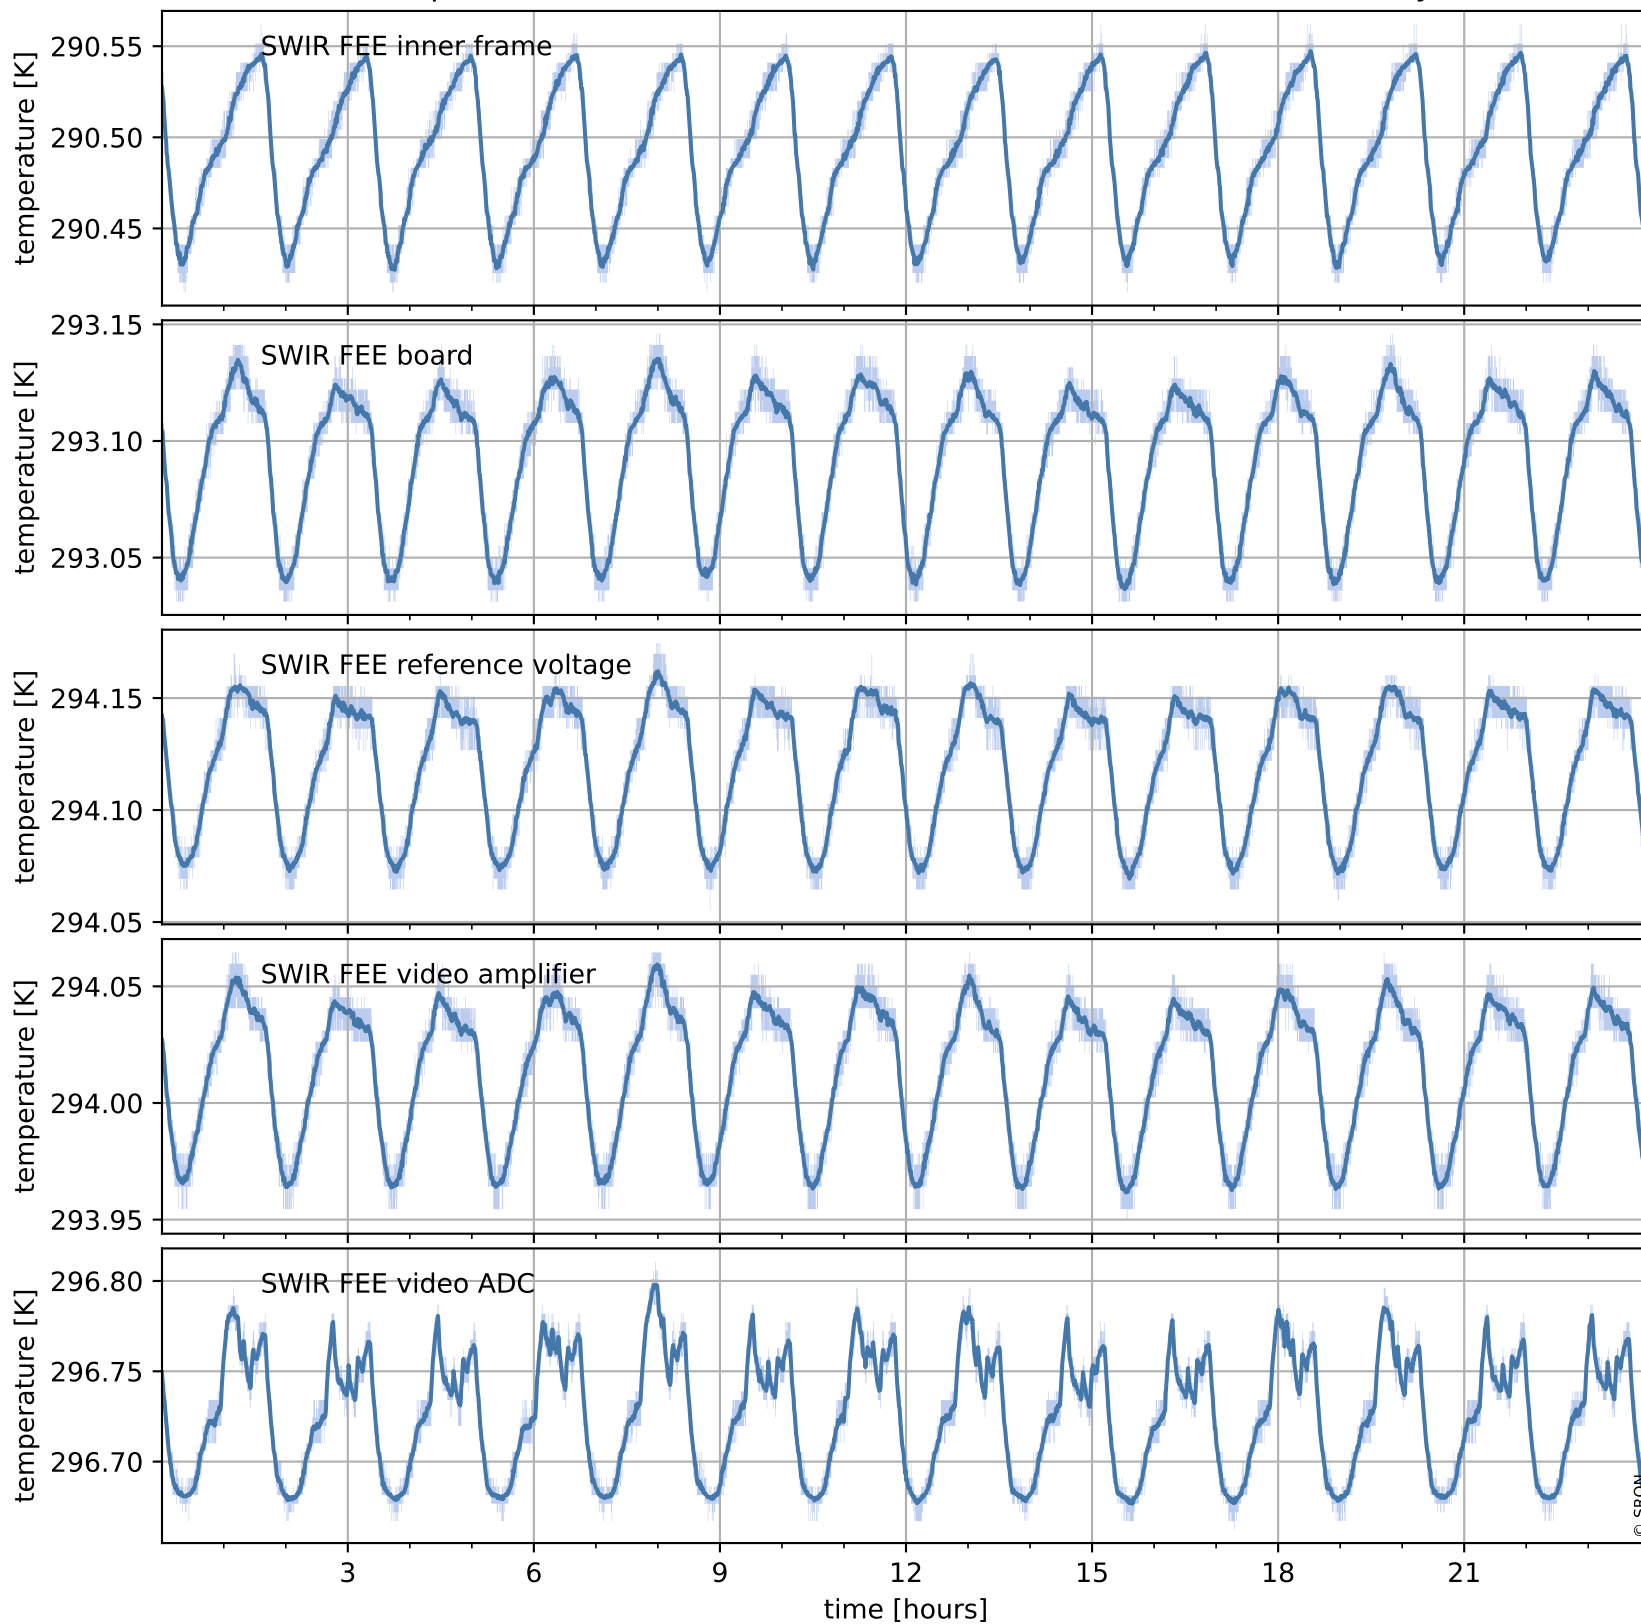

Tropomi SWIR housekeeping data

orbits : [8678, 8691]
coverage : 2019-06-17 / 2019-06-18
created : 2023-08-21T08:45:50

Temperature of sensors relevant for SWIR (one day)

Tropomi SWIR housekeeping data

orbits : [8207, 8691]
coverage : 2019-05-14 / 2019-06-18
created : 2023-08-21T08:45:51

Temperature of sensors relevant for SWIR (last month)

Tropomi SWIR housekeeping data

orbits : [8678, 8691]
coverage : 2019-06-17 / 2019-06-18
created : 2023-08-21T08:45:51

Current and duty cycle of 3 heaters relevant for SWIR (one day)

Tropomi SWIR housekeeping data

orbits : [8207, 8691]
coverage : 2019-05-14 / 2019-06-18
created : 2023-08-21T08:45:51

Current and duty cycle of 3 heaters relevant for SWIR (last month)

Tropomi SWIR housekeeping data

orbits : [8678, 8691]
coverage : 2019-06-17 / 2019-06-18
created : 2023-08-21T08:45:52

Temperature of sensors at the SWIR front-end electronics (one day)

Tropomi SWIR housekeeping data

orbits : [8207, 8691]
coverage : 2019-05-14 / 2019-06-18
created : 2023-08-21T08:45:52