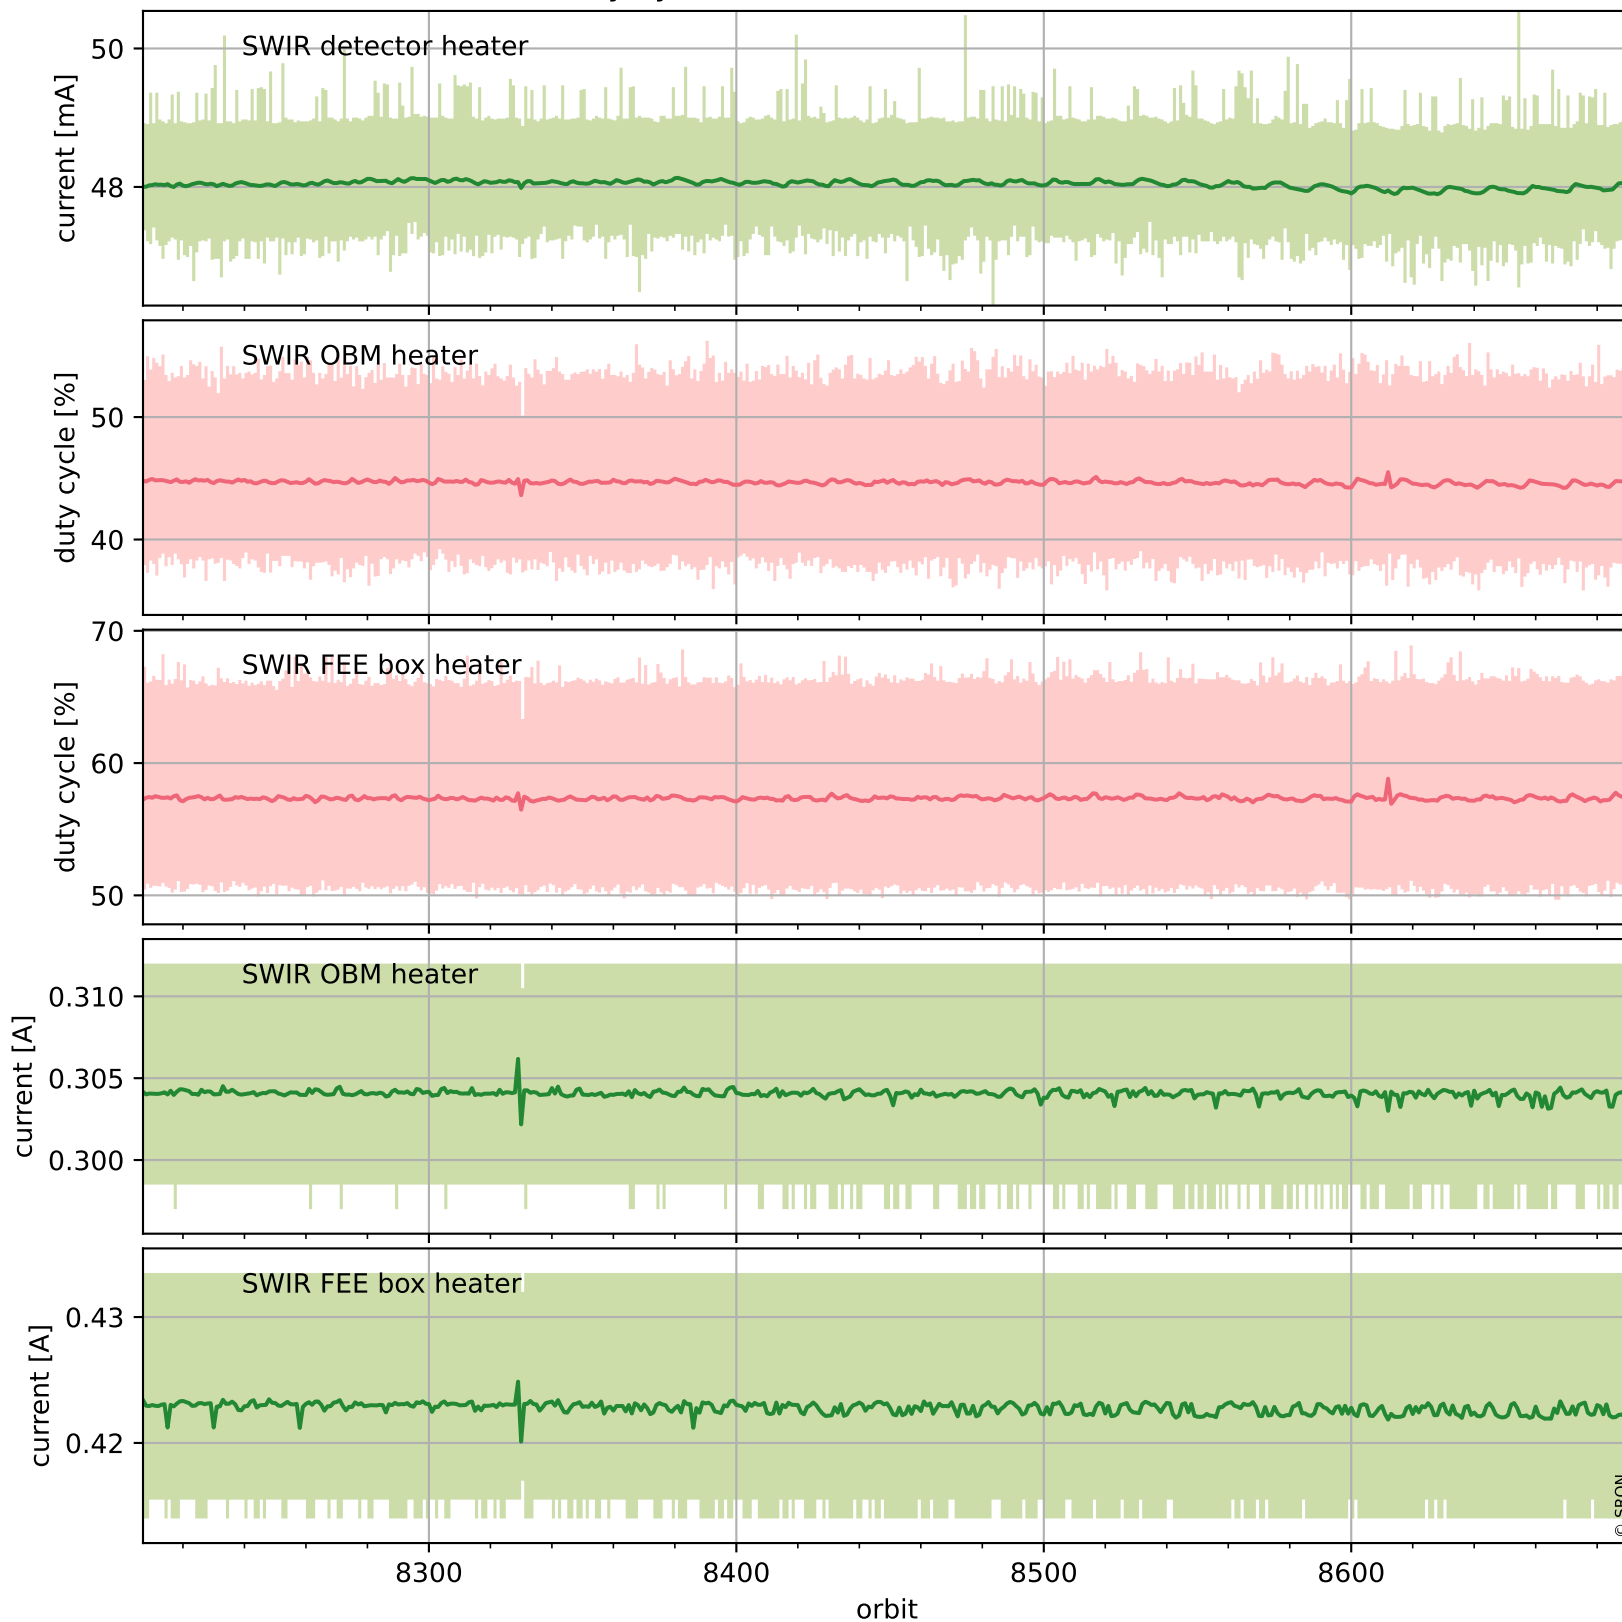

Tropomi SWIR housekeeping data

orbits : [8678, 8691]
coverage : 2019-06-17 / 2019-06-18
created : 2023-08-21T08:45:50

Temperature of sensors relevant for SWIR (one day)

Tropomi SWIR housekeeping data

orbits : [8207, 8691]
coverage : 2019-05-14 / 2019-06-18
created : 2023-08-21T08:45:51

Temperature of sensors relevant for SWIR (last month)

Tropomi SWIR housekeeping data

orbits : [8678, 8691]
coverage : 2019-06-17 / 2019-06-18
created : 2023-08-21T08:45:51

Current and duty cycle of 3 heaters relevant for SWIR (one day)

Tropomi SWIR housekeeping data

orbits : [8207, 8691]
coverage : 2019-05-14 / 2019-06-18
created : 2023-08-21T08:45:51

Current and duty cycle of 3 heaters relevant for SWIR (last month)

Tropomi SWIR housekeeping data

orbits : [8678, 8691]
coverage : 2019-06-17 / 2019-06-18
created : 2023-08-21T08:45:52

Temperature of sensors at the SWIR front-end electronics (one day)

Tropomi SWIR housekeeping data

orbits : [8207, 8691]
coverage : 2019-05-14 / 2019-06-18
created : 2023-08-21T08:45:52