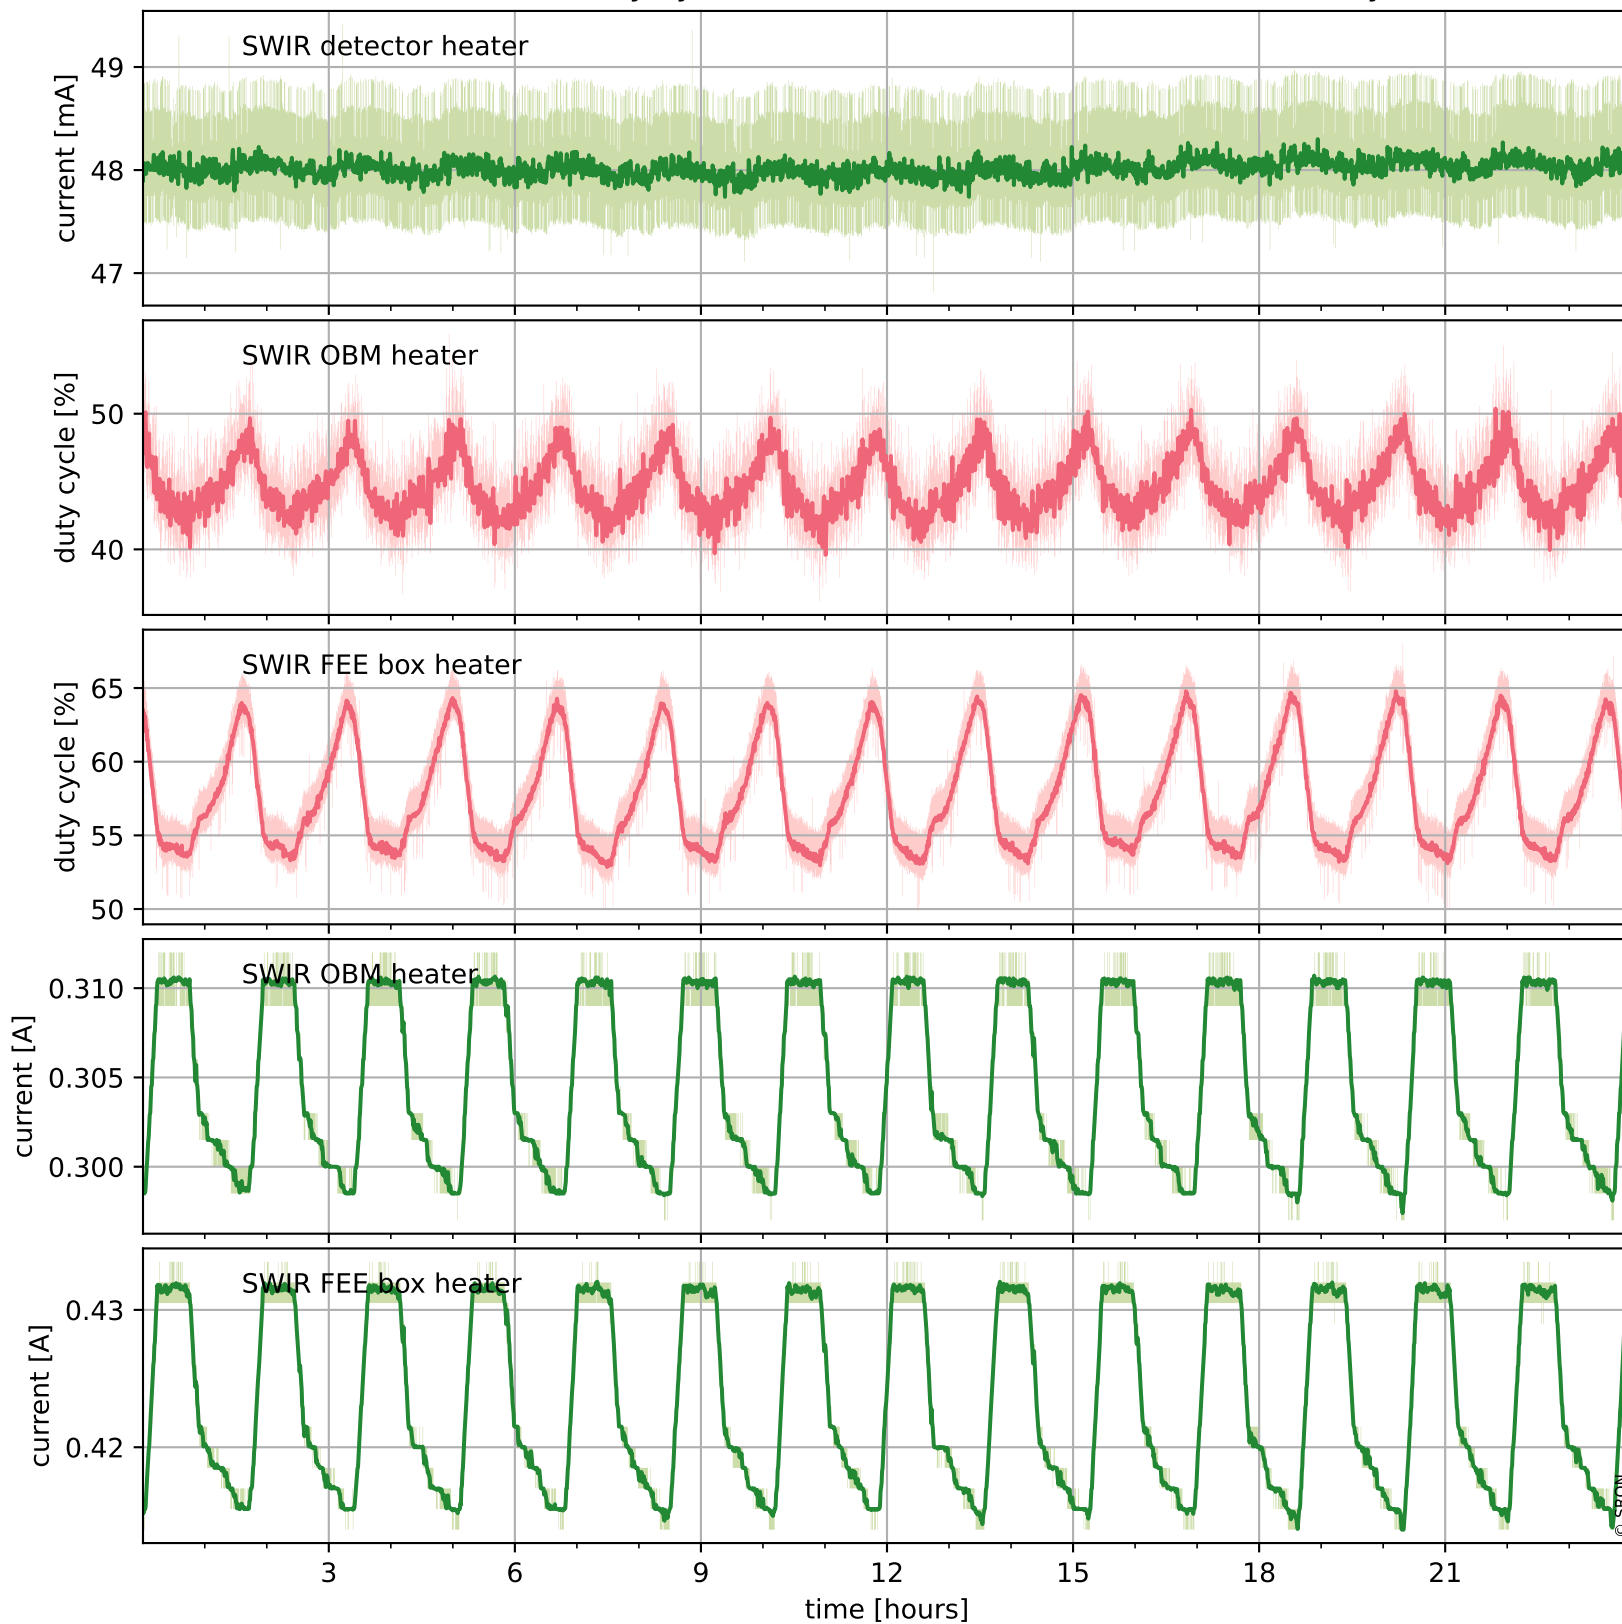

Tropomi SWIR housekeeping data

orbits : [8678, 8691]
coverage : 2019-06-17 / 2019-06-18
created : 2023-08-21T08:45:50

Temperature of sensors relevant for SWIR (one day)

Tropomi SWIR housekeeping data

orbits : [8207, 8691]
coverage : 2019-05-14 / 2019-06-18
created : 2023-08-21T08:45:51

Temperature of sensors relevant for SWIR (last month)

Tropomi SWIR housekeeping data

orbits : [8678, 8691]
coverage : 2019-06-17 / 2019-06-18
created : 2023-08-21T08:45:51

Current and duty cycle of 3 heaters relevant for SWIR (one day)

Tropomi SWIR housekeeping data

orbits : [8207, 8691]
coverage : 2019-05-14 / 2019-06-18
created : 2023-08-21T08:45:51

Current and duty cycle of 3 heaters relevant for SWIR (last month)

Tropomi SWIR housekeeping data