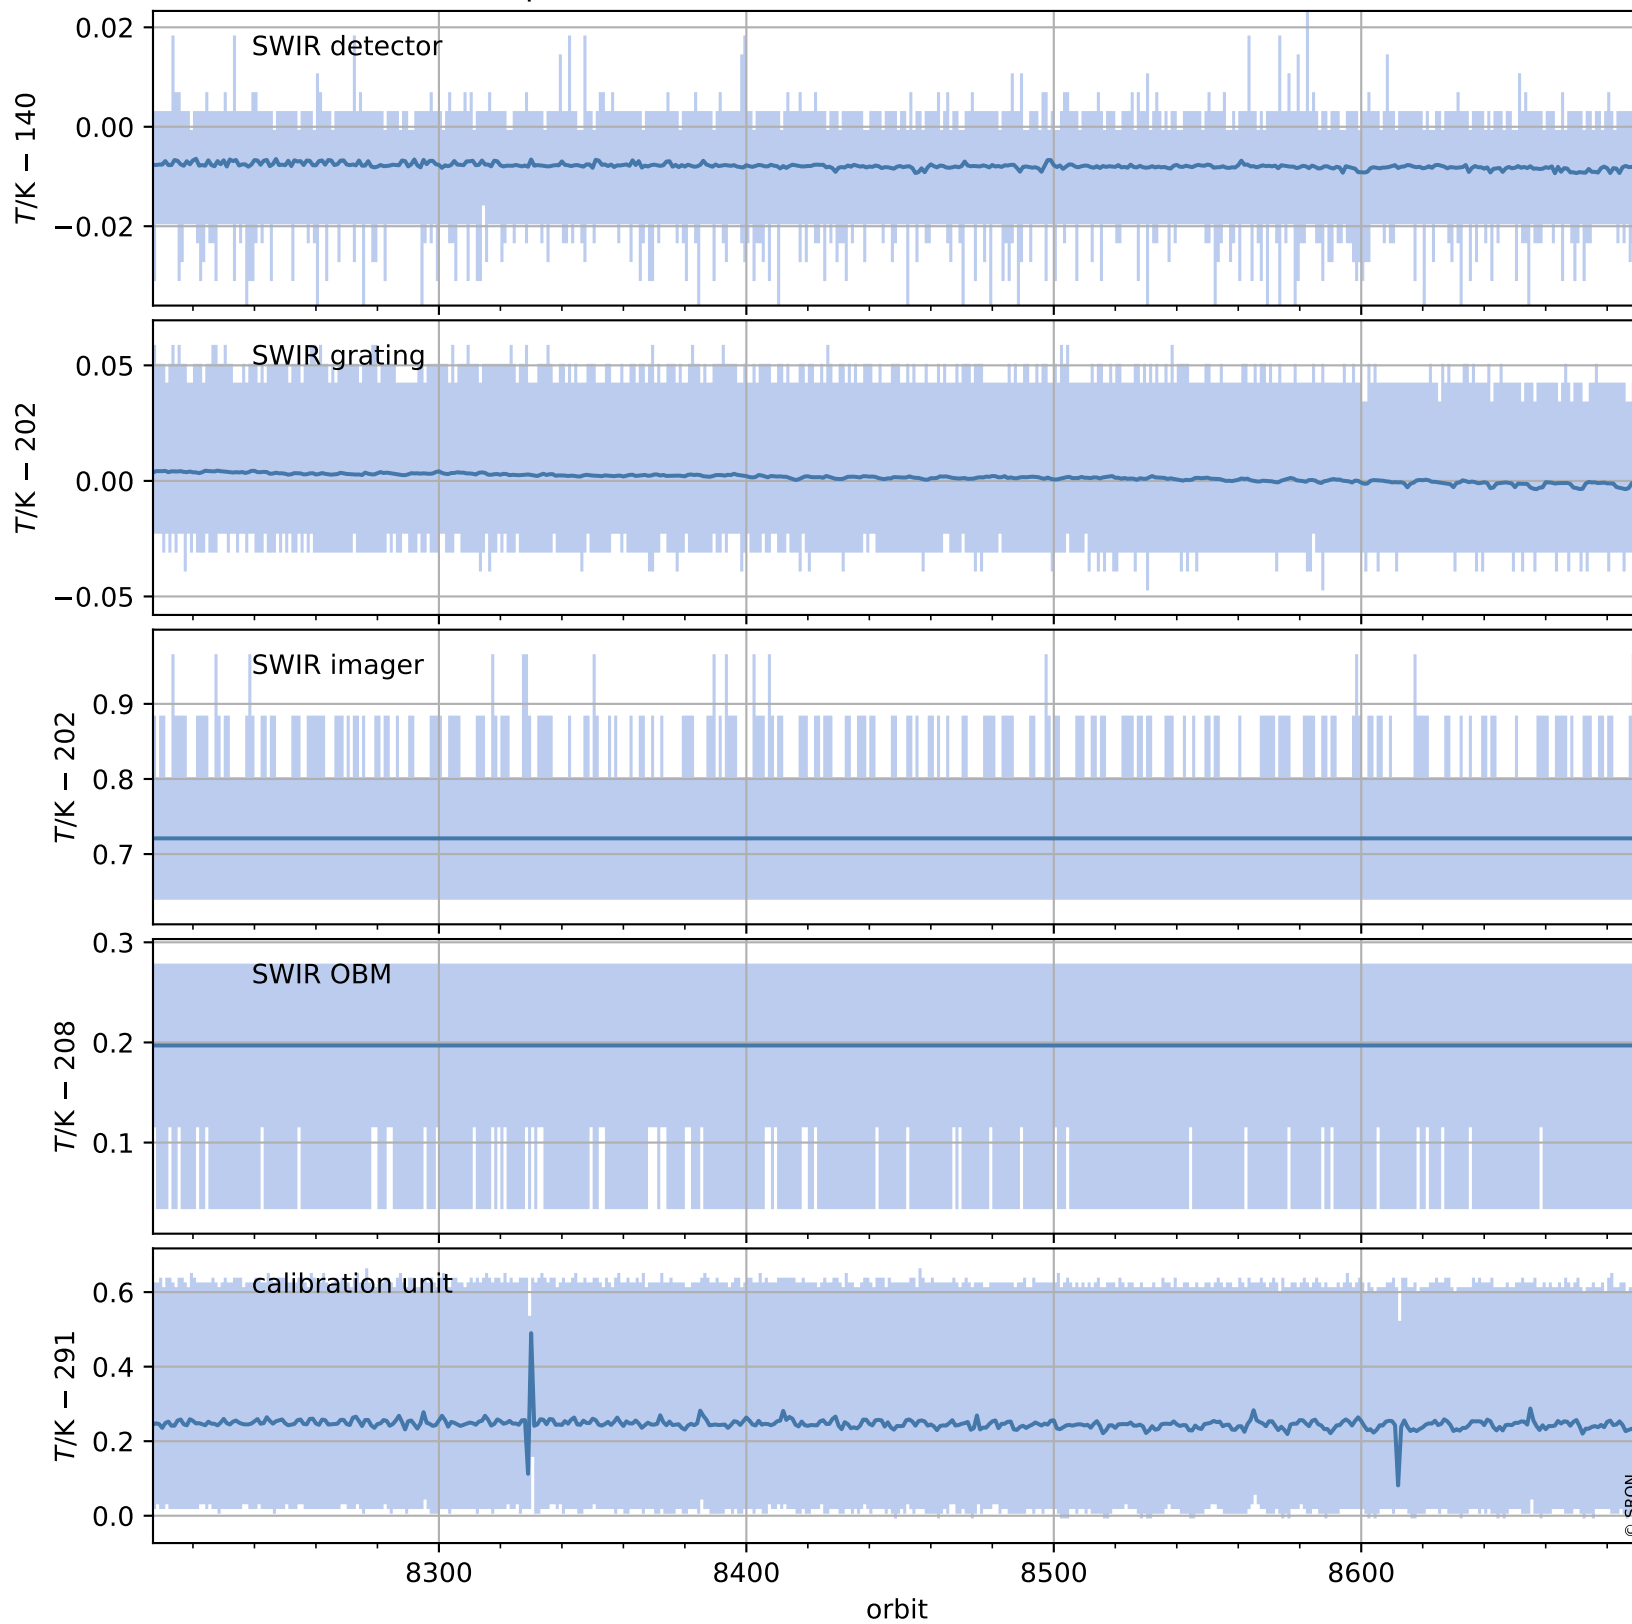

Tropomi SWIR housekeeping data

orbits : [8678, 8691]
coverage : 2019-06-17 / 2019-06-18
created : 2023-08-21T08:45:50

Temperature of sensors relevant for SWIR (one day)

Tropomi SWIR housekeeping data

orbits : [8207, 8691]
coverage : 2019-05-14 / 2019-06-18
created : 2023-08-21T08:45:51

Temperature of sensors relevant for SWIR (last month)

Tropomi SWIR housekeeping data

orbits : [8678, 8691]
coverage : 2019-06-17 / 2019-06-18
created : 2023-08-21T08:45:51

Current and duty cycle of 3 heaters relevant for SWIR (one day)

Tropomi SWIR housekeeping data

orbits : [8207, 8691]
coverage : 2019-05-14 / 2019-06-18
created : 2023-08-21T08:45:51

Current and duty cycle of 3 heaters relevant for SWIR (last month)

Tropomi SWIR housekeeping data

orbits : [8678, 8691]
coverage : 2019-06-17 / 2019-06-18
created : 2023-08-21T08:45:52

Temperature of sensors at the SWIR front-end electronics (one day)

Tropomi SWIR housekeeping data

orbits : [8207, 8691]
coverage : 2019-05-14 / 2019-06-18
created : 2023-08-21T08:45:52