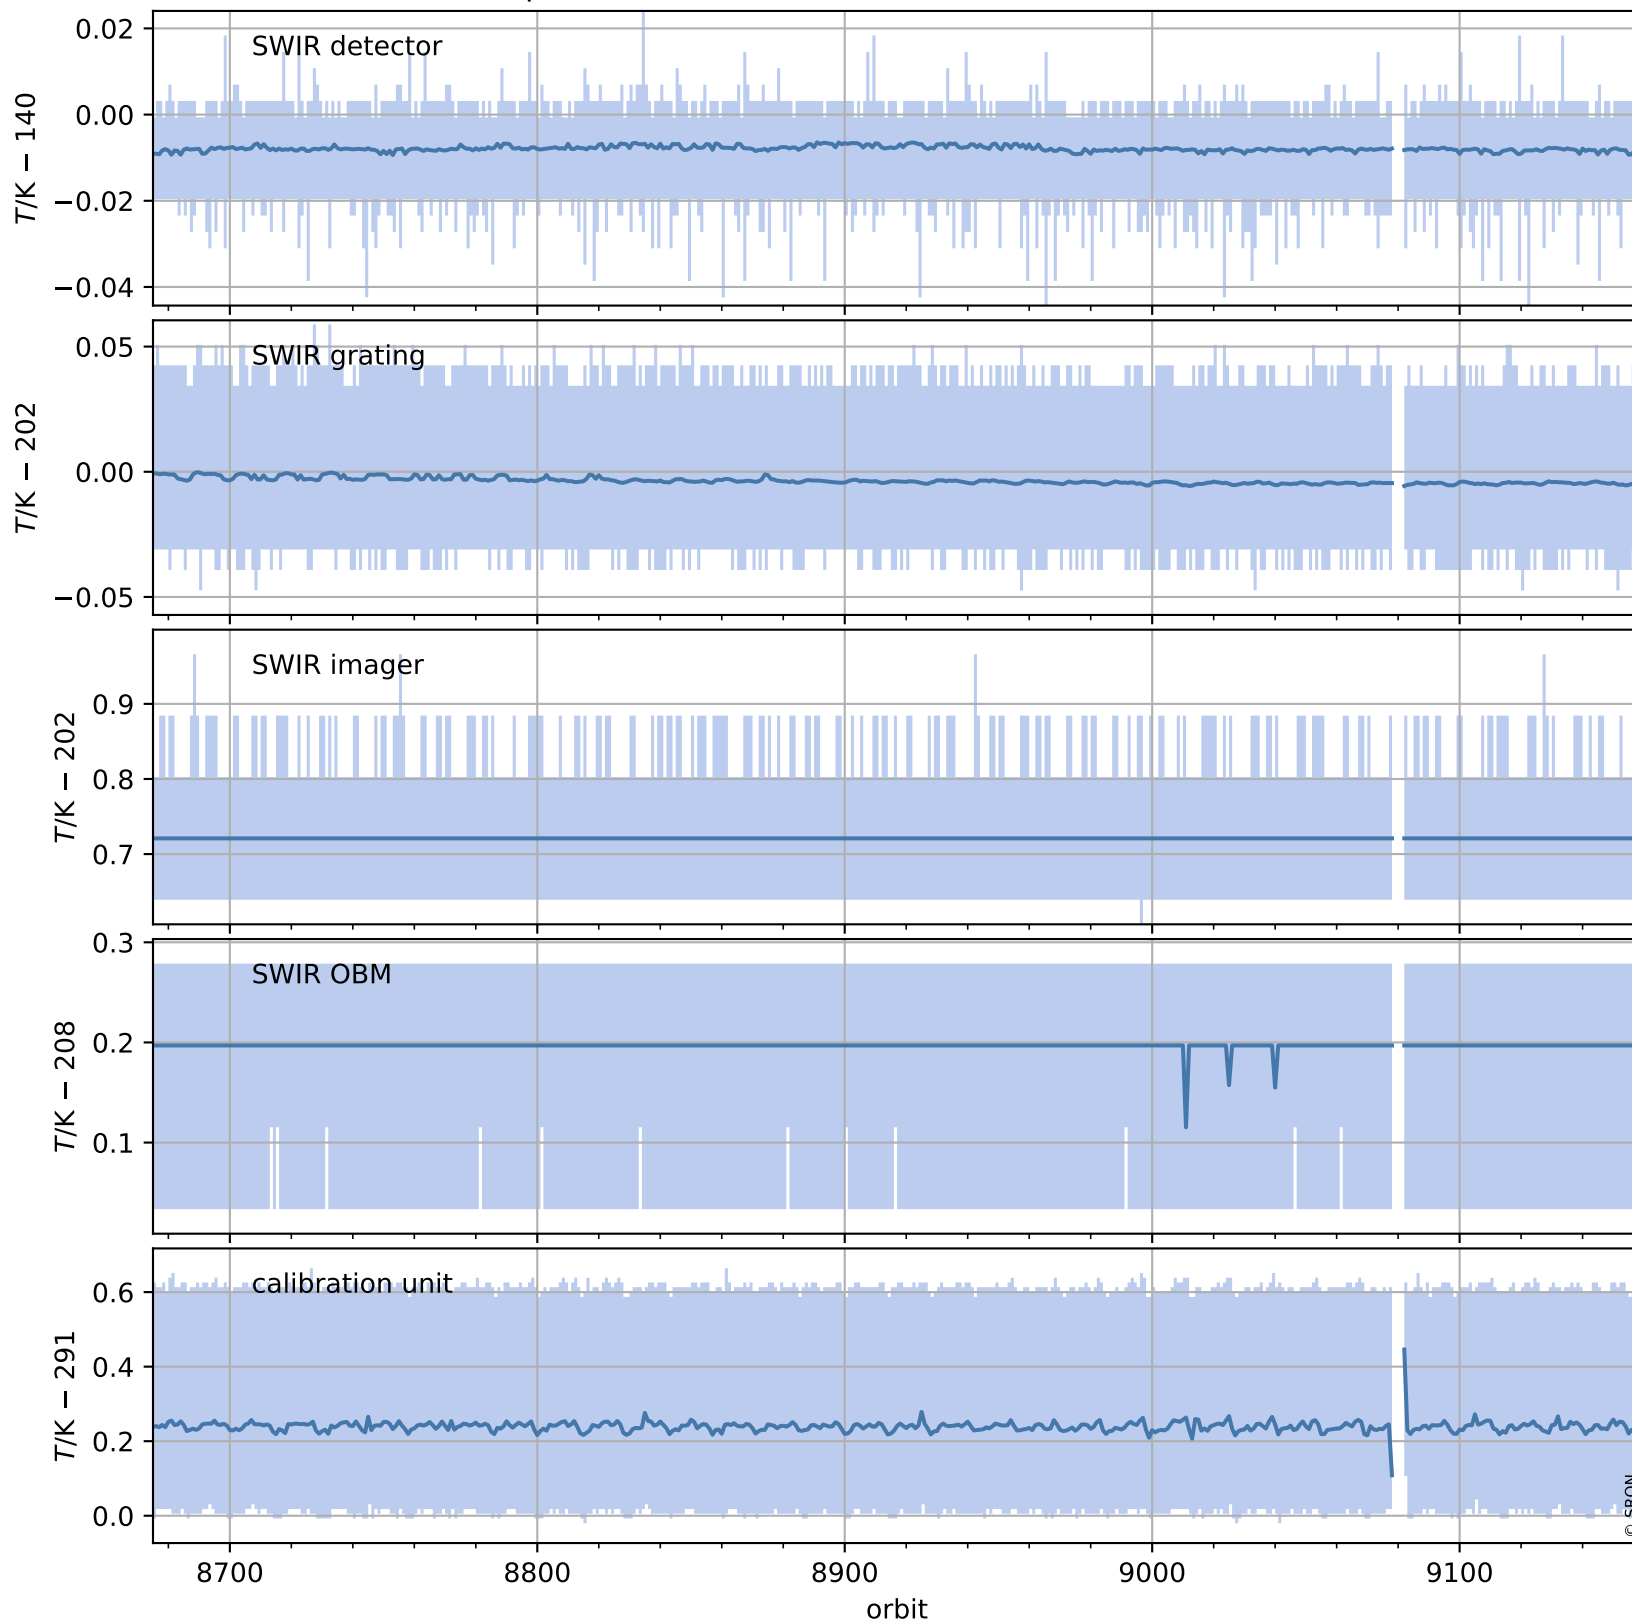

Tropomi SWIR housekeeping data

orbits : [9146, 9159]
coverage : 2019-07-20 / 2019-07-21
created : 2023-08-21T08:47:08

Temperature of sensors relevant for SWIR (one day)

Tropomi SWIR housekeeping data

orbits : [8675, 9159]
coverage : 2019-06-16 / 2019-07-21
created : 2023-08-21T08:47:08

Temperature of sensors relevant for SWIR (last month)

Tropomi SWIR housekeeping data

orbits : [9146, 9159]
coverage : 2019-07-20 / 2019-07-21
created : 2023-08-21T08:47:08

Current and duty cycle of 3 heaters relevant for SWIR (one day)

Tropomi SWIR housekeeping data

orbits : [8675, 9159]
coverage : 2019-06-16 / 2019-07-21
created : 2023-08-21T08:47:09

Current and duty cycle of 3 heaters relevant for SWIR (last month)

Tropomi SWIR housekeeping data

orbits : [9146, 9159]
coverage : 2019-07-20 / 2019-07-21
created : 2023-08-21T08:47:09

Temperature of sensors at the SWIR front-end electronics (one day)

Tropomi SWIR housekeeping data

orbits : [8675, 9159]
coverage : 2019-06-16 / 2019-07-21
created : 2023-08-21T08:47:10