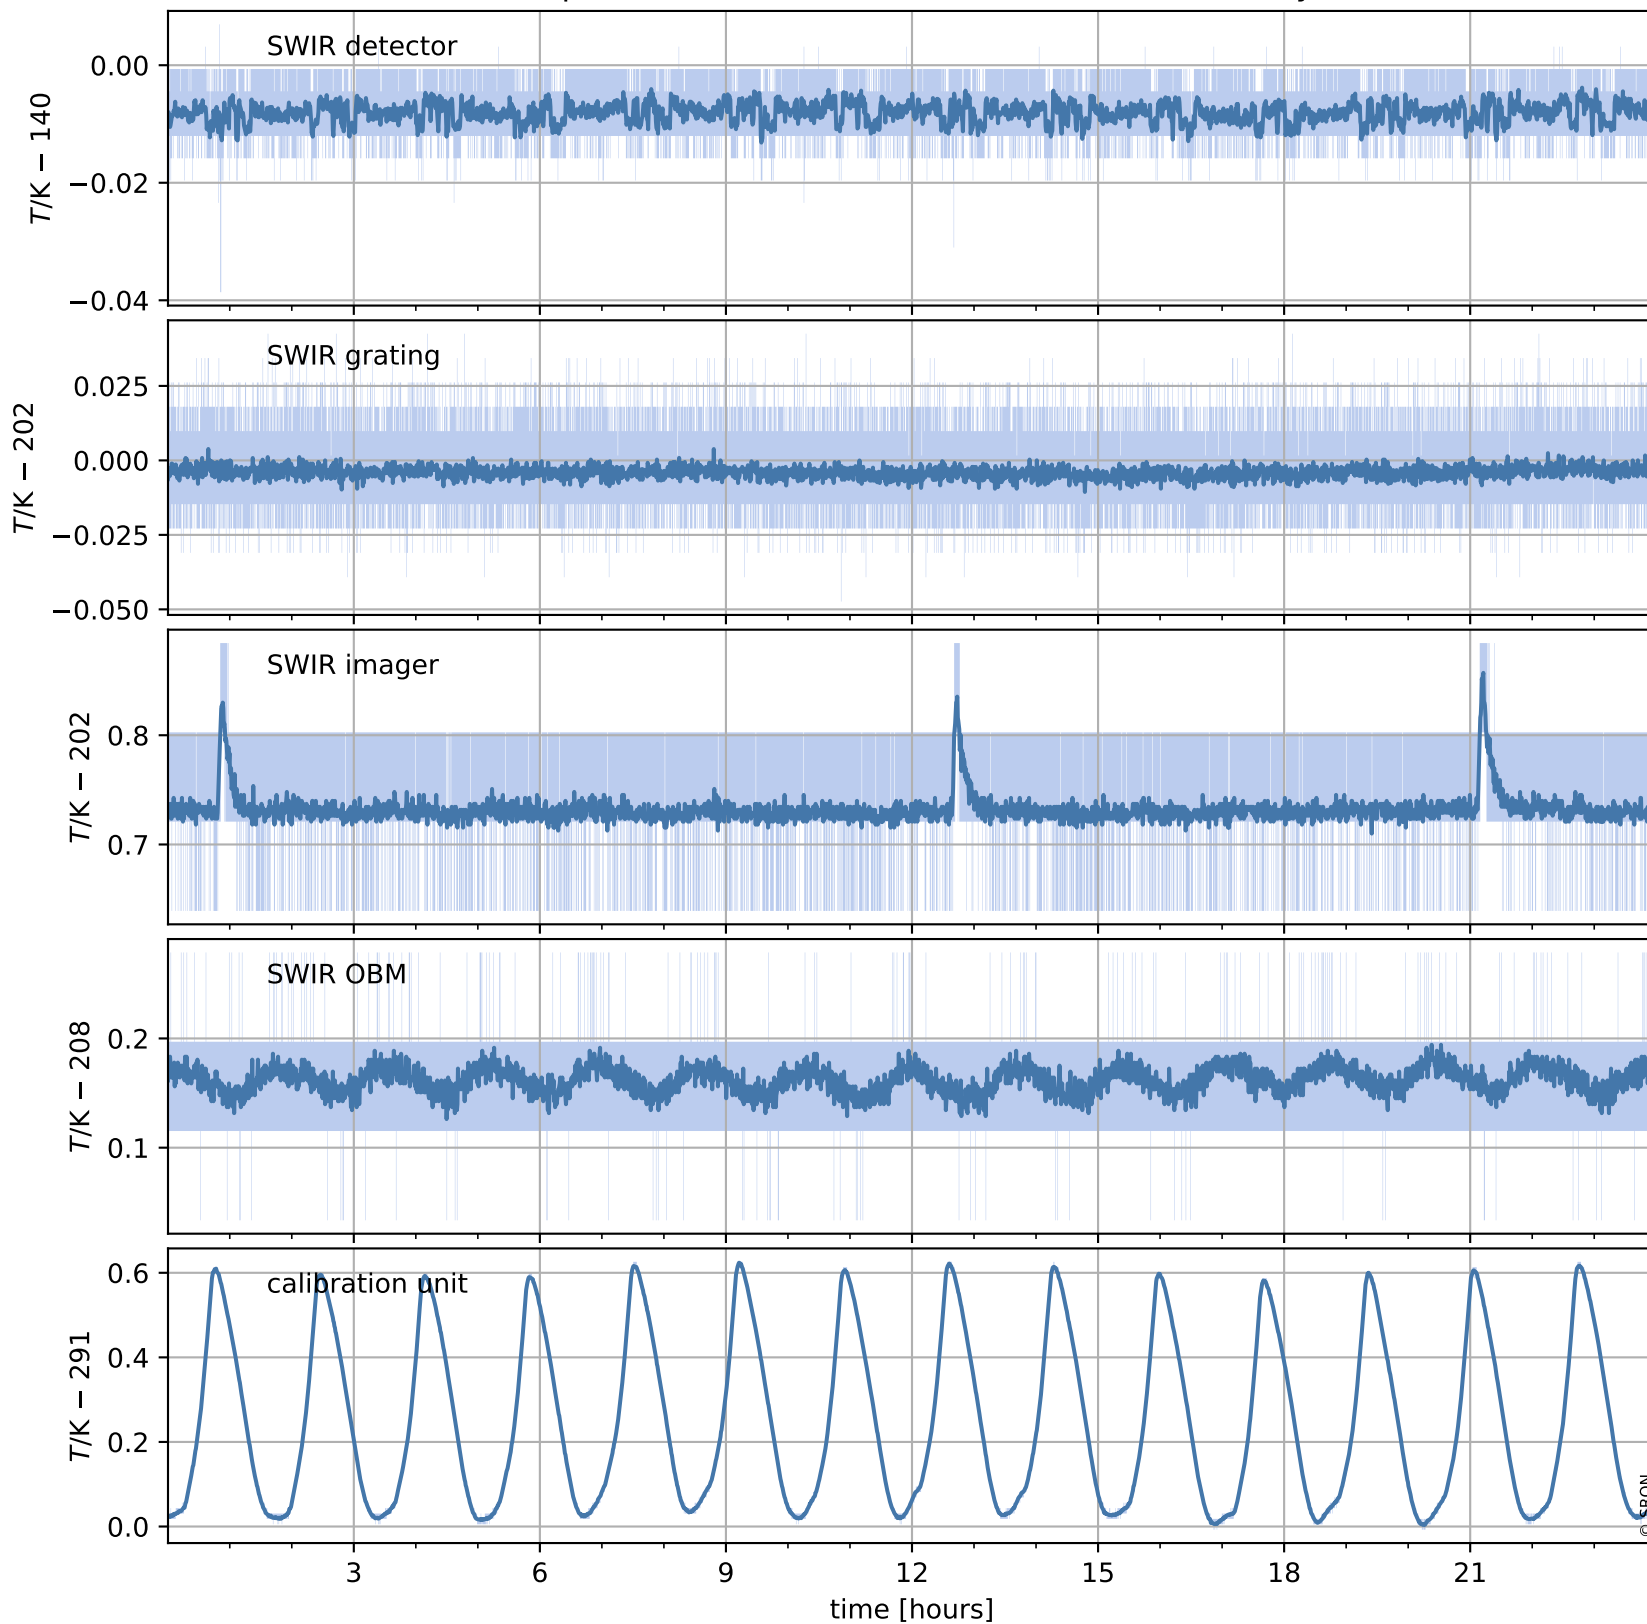

Tropomi SWIR housekeeping data

orbits : [9146, 9159]
coverage : 2019-07-20 / 2019-07-21
created : 2023-08-21T08:47:08

Temperature of sensors relevant for SWIR (one day)

Tropomi SWIR housekeeping data

orbits : [8675, 9159]
coverage : 2019-06-16 / 2019-07-21
created : 2023-08-21T08:47:08

Temperature of sensors relevant for SWIR (last month)

Tropomi SWIR housekeeping data

orbits : [9146, 9159]
coverage : 2019-07-20 / 2019-07-21
created : 2023-08-21T08:47:08

Current and duty cycle of 3 heaters relevant for SWIR (one day)

Tropomi SWIR housekeeping data

orbits : [8675, 9159]
coverage : 2019-06-16 / 2019-07-21
created : 2023-08-21T08:47:09

Current and duty cycle of 3 heaters relevant for SWIR (last month)

Tropomi SWIR housekeeping data

orbits : [9146, 9159]
coverage : 2019-07-20 / 2019-07-21
created : 2023-08-21T08:47:09

Temperature of sensors at the SWIR front-end electronics (one day)

Tropomi SWIR housekeeping data

orbits : [8675, 9159]
coverage : 2019-06-16 / 2019-07-21
created : 2023-08-21T08:47:10