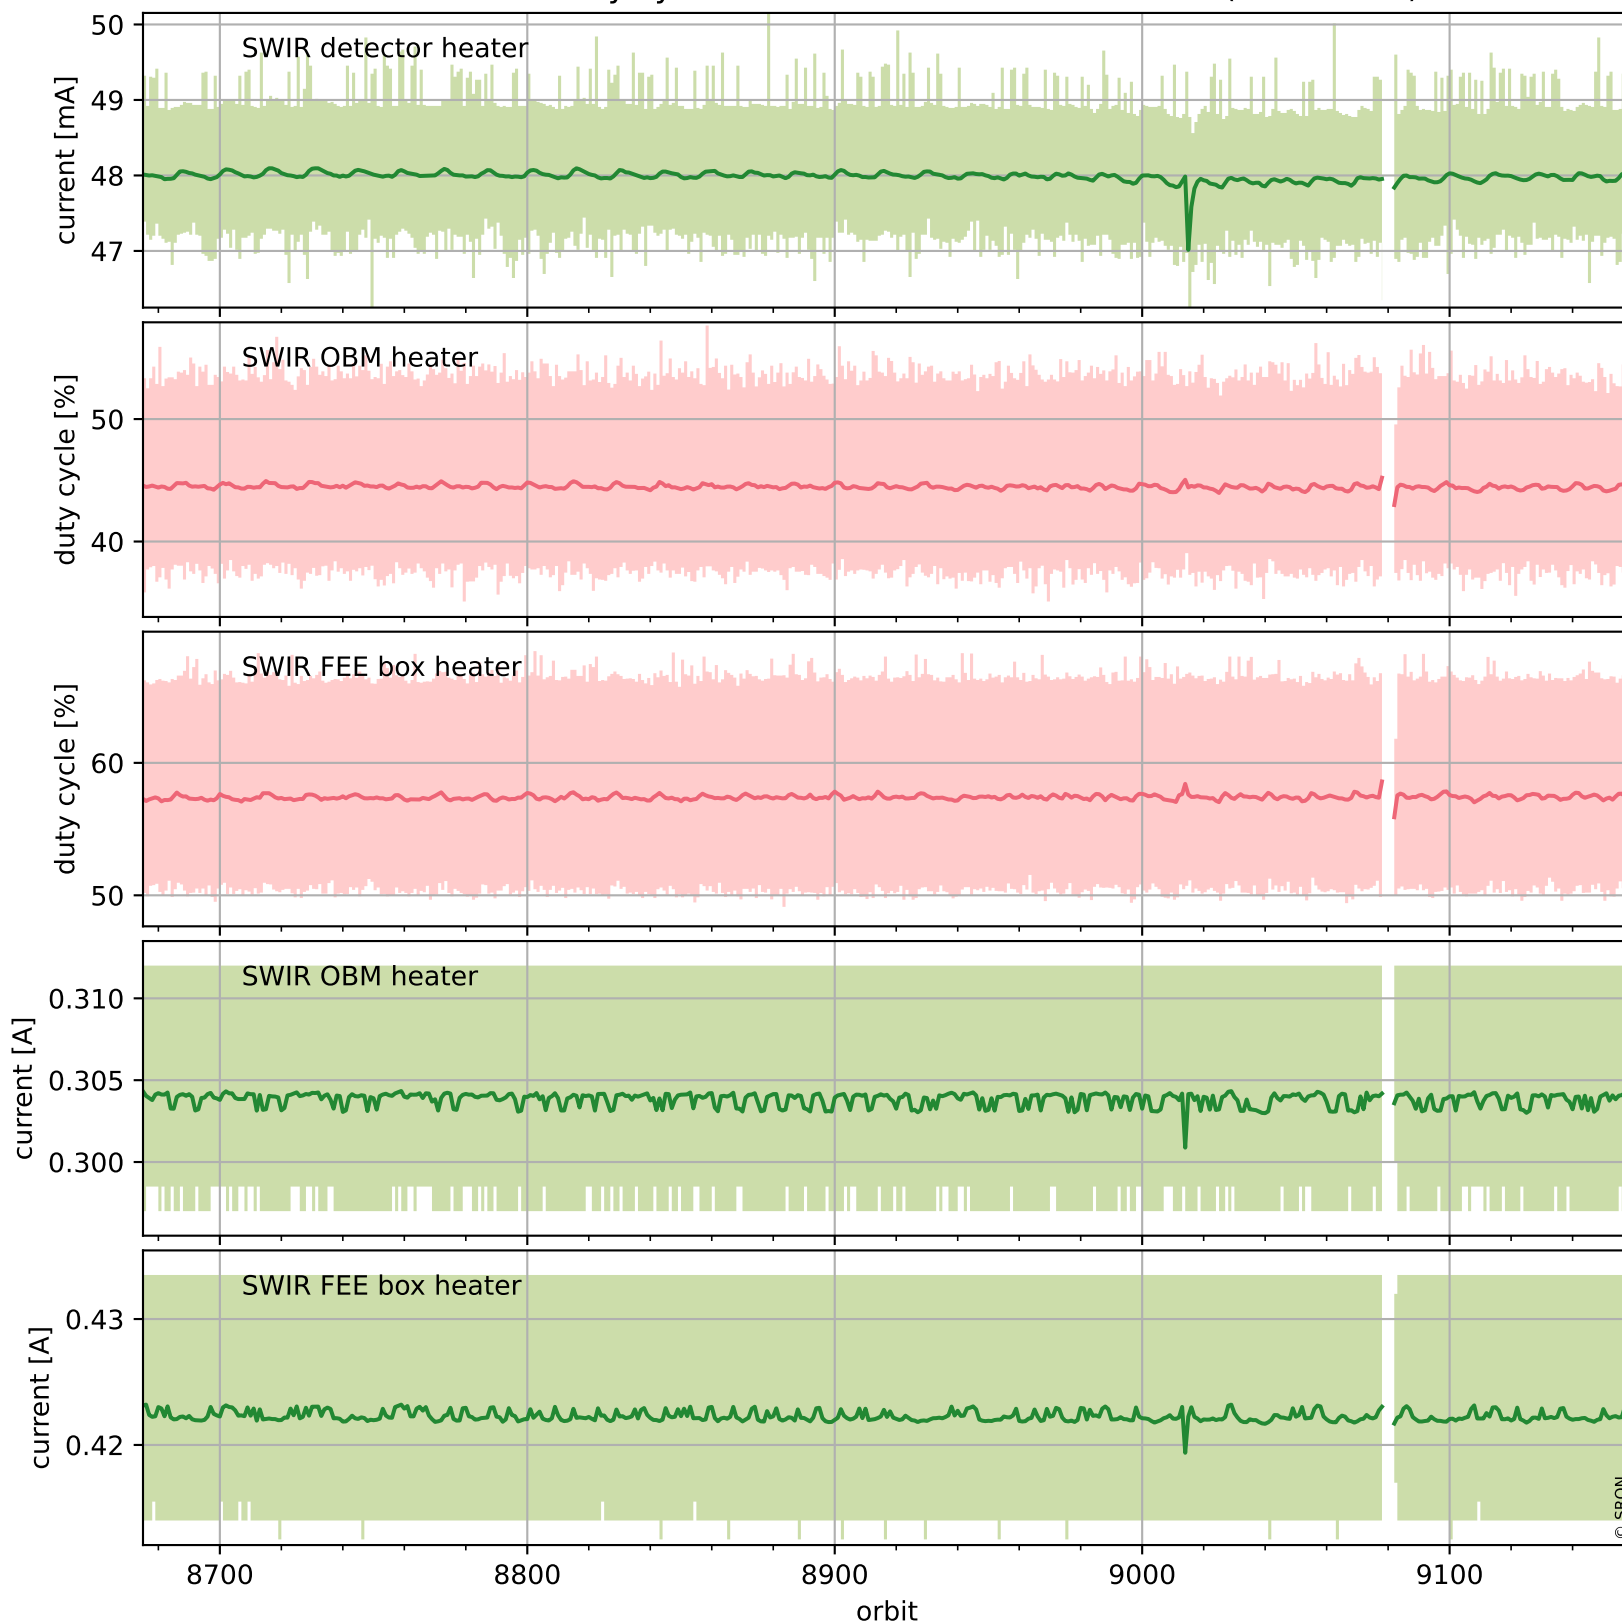

Tropomi SWIR housekeeping data

orbits : [9146, 9159]
coverage : 2019-07-20 / 2019-07-21
created : 2023-08-21T08:47:08

Temperature of sensors relevant for SWIR (one day)

Tropomi SWIR housekeeping data

orbits : [8675, 9159]
coverage : 2019-06-16 / 2019-07-21
created : 2023-08-21T08:47:08

Temperature of sensors relevant for SWIR (last month)

Tropomi SWIR housekeeping data

orbits : [9146, 9159]
coverage : 2019-07-20 / 2019-07-21
created : 2023-08-21T08:47:08

Current and duty cycle of 3 heaters relevant for SWIR (one day)

Tropomi SWIR housekeeping data

orbits : [8675, 9159]
coverage : 2019-06-16 / 2019-07-21
created : 2023-08-21T08:47:09

Current and duty cycle of 3 heaters relevant for SWIR (last month)

Tropomi SWIR housekeeping data

orbits : [9146, 9159]
coverage : 2019-07-20 / 2019-07-21
created : 2023-08-21T08:47:09

Temperature of sensors at the SWIR front-end electronics (one day)

Tropomi SWIR housekeeping data

orbits : [8675, 9159]
coverage : 2019-06-16 / 2019-07-21
created : 2023-08-21T08:47:10