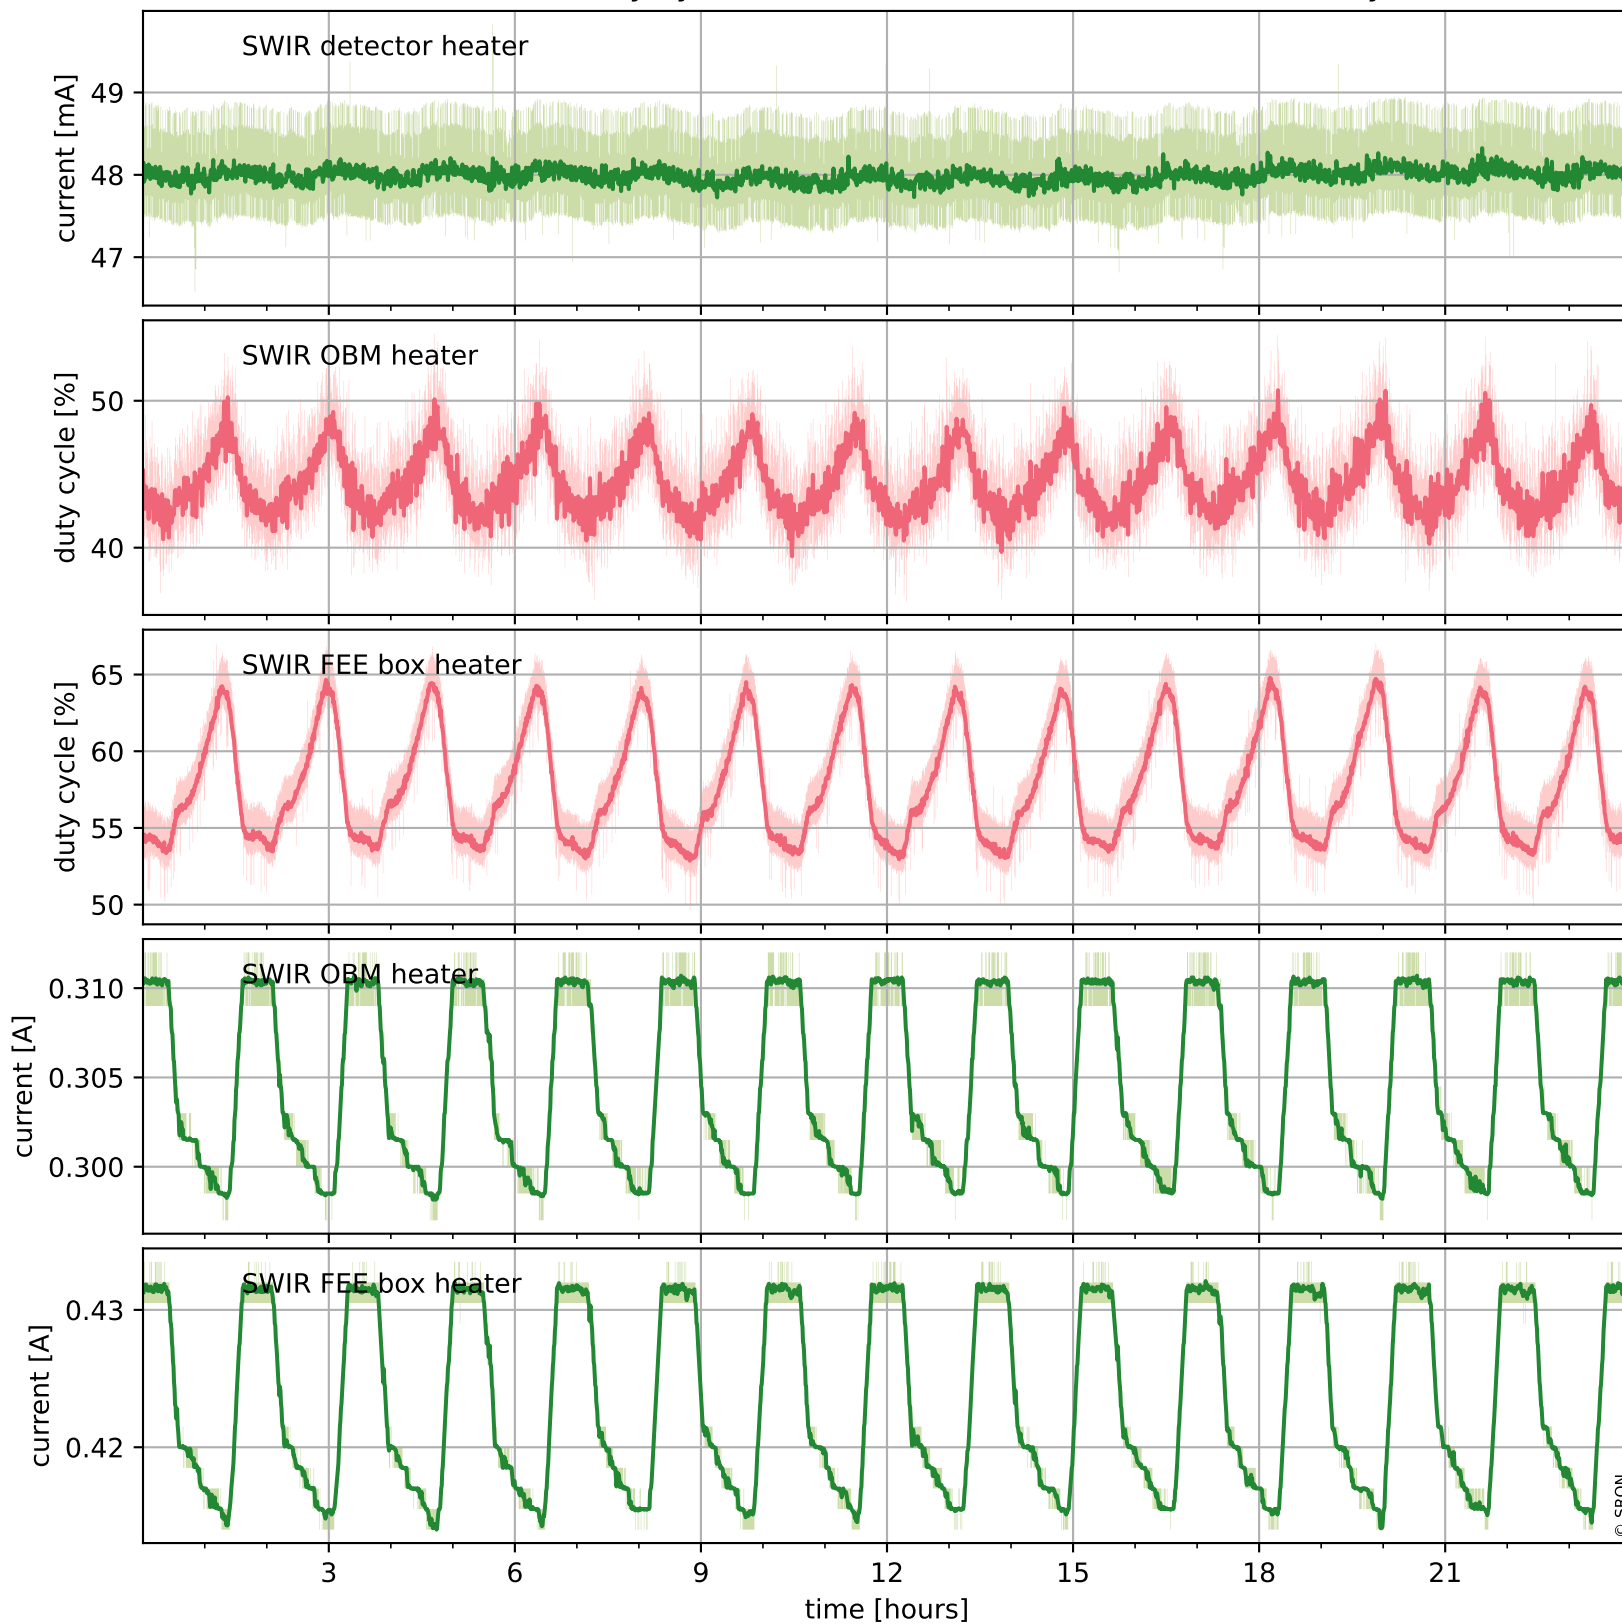

Tropomi SWIR housekeeping data

orbits : [9146, 9159]
coverage : 2019-07-20 / 2019-07-21
created : 2023-08-21T08:47:08

Temperature of sensors relevant for SWIR (one day)

Tropomi SWIR housekeeping data

orbits : [8675, 9159]
coverage : 2019-06-16 / 2019-07-21
created : 2023-08-21T08:47:08

Temperature of sensors relevant for SWIR (last month)

Tropomi SWIR housekeeping data

orbits : [9146, 9159]
coverage : 2019-07-20 / 2019-07-21
created : 2023-08-21T08:47:08

Current and duty cycle of 3 heaters relevant for SWIR (one day)