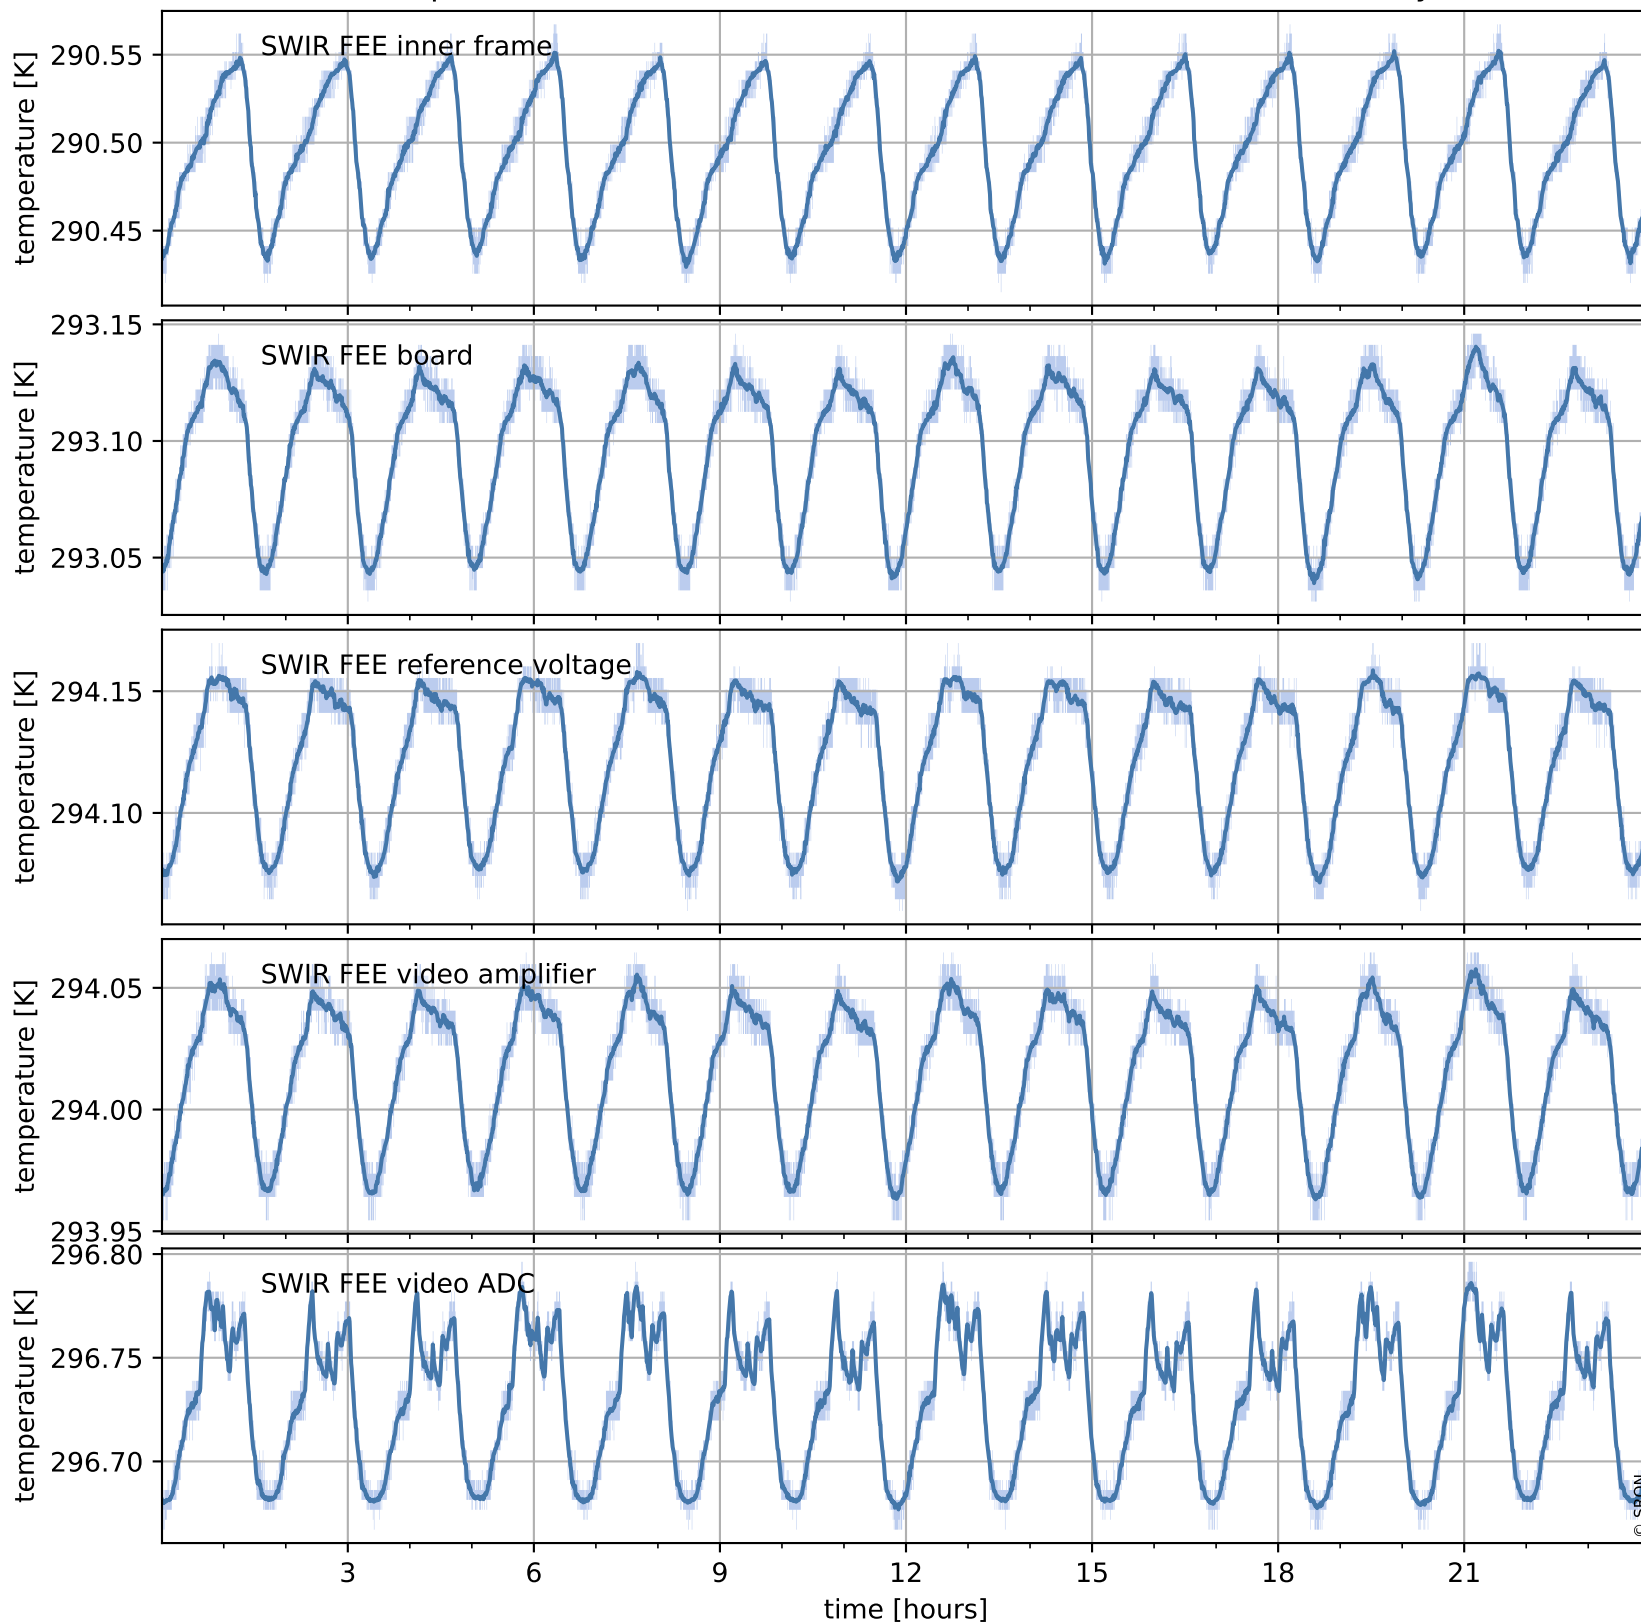

Tropomi SWIR housekeeping data

orbits : [9146, 9159]
coverage : 2019-07-20 / 2019-07-21
created : 2023-08-21T08:47:08

Temperature of sensors relevant for SWIR (one day)

Tropomi SWIR housekeeping data

orbits : [8675, 9159]
coverage : 2019-06-16 / 2019-07-21
created : 2023-08-21T08:47:08

Temperature of sensors relevant for SWIR (last month)

Tropomi SWIR housekeeping data

orbits : [9146, 9159]
coverage : 2019-07-20 / 2019-07-21
created : 2023-08-21T08:47:08

Current and duty cycle of 3 heaters relevant for SWIR (one day)

Tropomi SWIR housekeeping data

orbits : [8675, 9159]
coverage : 2019-06-16 / 2019-07-21
created : 2023-08-21T08:47:09

Current and duty cycle of 3 heaters relevant for SWIR (last month)

Tropomi SWIR housekeeping data

orbits : [9146, 9159]
coverage : 2019-07-20 / 2019-07-21
created : 2023-08-21T08:47:09

Temperature of sensors at the SWIR front-end electronics (one day)

Tropomi SWIR housekeeping data

orbits : [8675, 9159]
coverage : 2019-06-16 / 2019-07-21
created : 2023-08-21T08:47:10