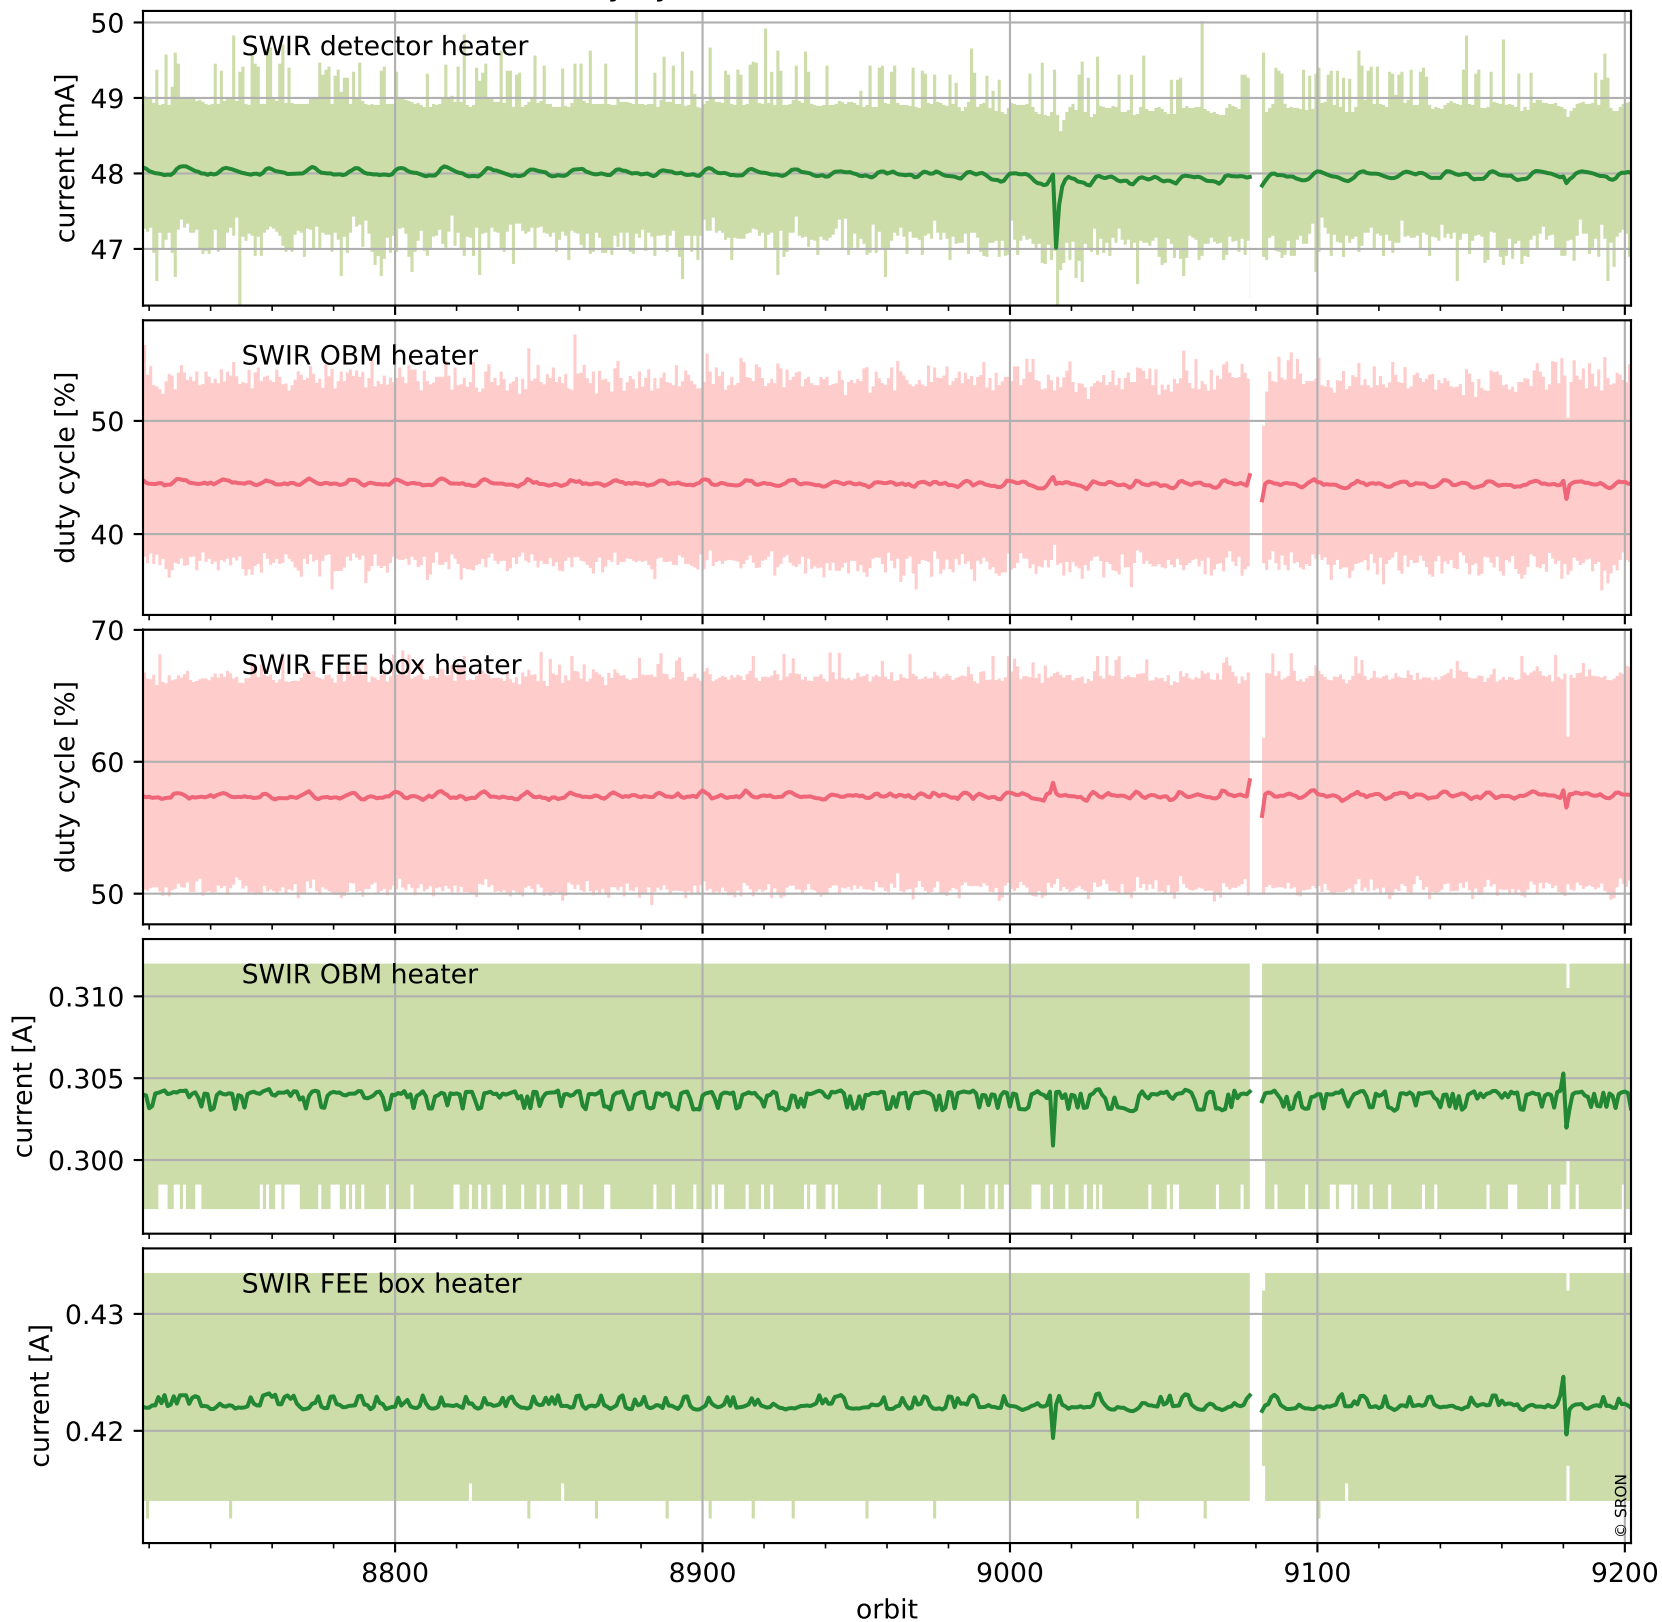

Tropomi SWIR housekeeping data

orbits : [9188, 9202]
coverage : 2019-07-23 / 2019-07-24
created : 2023-08-21T08:47:15

Temperature of sensors relevant for SWIR (one day)

Tropomi SWIR housekeeping data

orbits : [8718, 9202]
coverage : 2019-06-19 / 2019-07-24
created : 2023-08-21T08:47:15

Temperature of sensors relevant for SWIR (last month)

Tropomi SWIR housekeeping data

orbits : [9188, 9202]
coverage : 2019-07-23 / 2019-07-24
created : 2023-08-21T08:47:15

Current and duty cycle of 3 heaters relevant for SWIR (one day)

Tropomi SWIR housekeeping data

orbits : [8718, 9202]
coverage : 2019-06-19 / 2019-07-24
created : 2023-08-21T08:47:16

Current and duty cycle of 3 heaters relevant for SWIR (last month)

Tropomi SWIR housekeeping data

orbits : [9188, 9202]
coverage : 2019-07-23 / 2019-07-24
created : 2023-08-21T08:47:16

Temperature of sensors at the SWIR front-end electronics (one day)

Tropomi SWIR housekeeping data

orbits : [8718, 9202]
coverage : 2019-06-19 / 2019-07-24
created : 2023-08-21T08:47:16