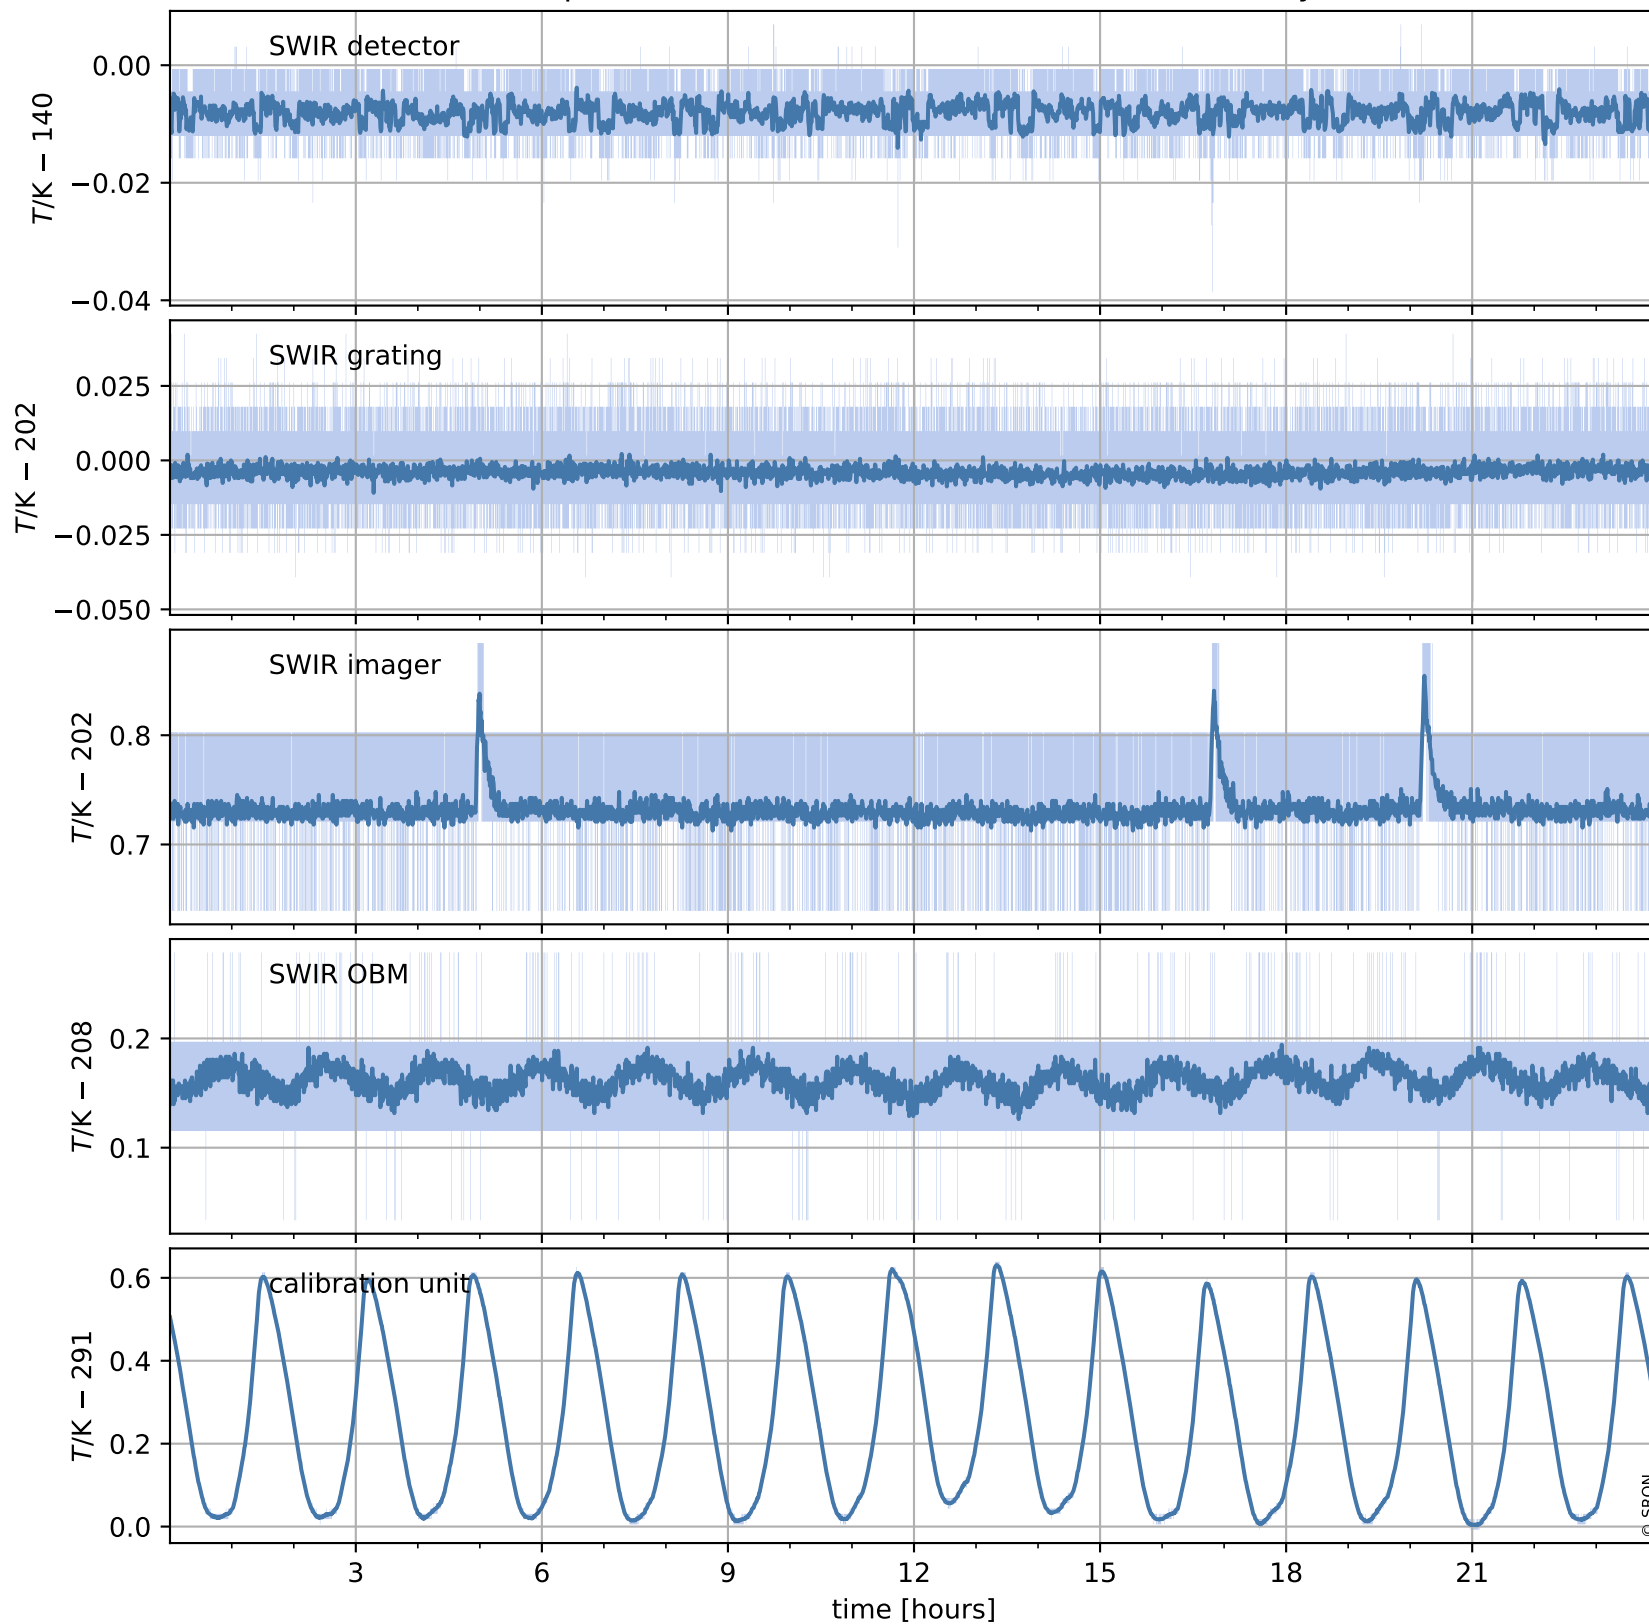

Tropomi SWIR housekeeping data

orbits : [9188, 9202]
coverage : 2019-07-23 / 2019-07-24
created : 2023-08-21T08:47:15

Temperature of sensors relevant for SWIR (one day)

Tropomi SWIR housekeeping data

orbits : [8718, 9202]
coverage : 2019-06-19 / 2019-07-24
created : 2023-08-21T08:47:15

Temperature of sensors relevant for SWIR (last month)

Tropomi SWIR housekeeping data

orbits : [9188, 9202]
coverage : 2019-07-23 / 2019-07-24
created : 2023-08-21T08:47:15

Current and duty cycle of 3 heaters relevant for SWIR (one day)

Tropomi SWIR housekeeping data

orbits : [8718, 9202]
coverage : 2019-06-19 / 2019-07-24
created : 2023-08-21T08:47:16

Current and duty cycle of 3 heaters relevant for SWIR (last month)

Tropomi SWIR housekeeping data

orbits : [9188, 9202]
coverage : 2019-07-23 / 2019-07-24
created : 2023-08-21T08:47:16

Temperature of sensors at the SWIR front-end electronics (one day)

Tropomi SWIR housekeeping data

orbits : [8718, 9202]
coverage : 2019-06-19 / 2019-07-24
created : 2023-08-21T08:47:16