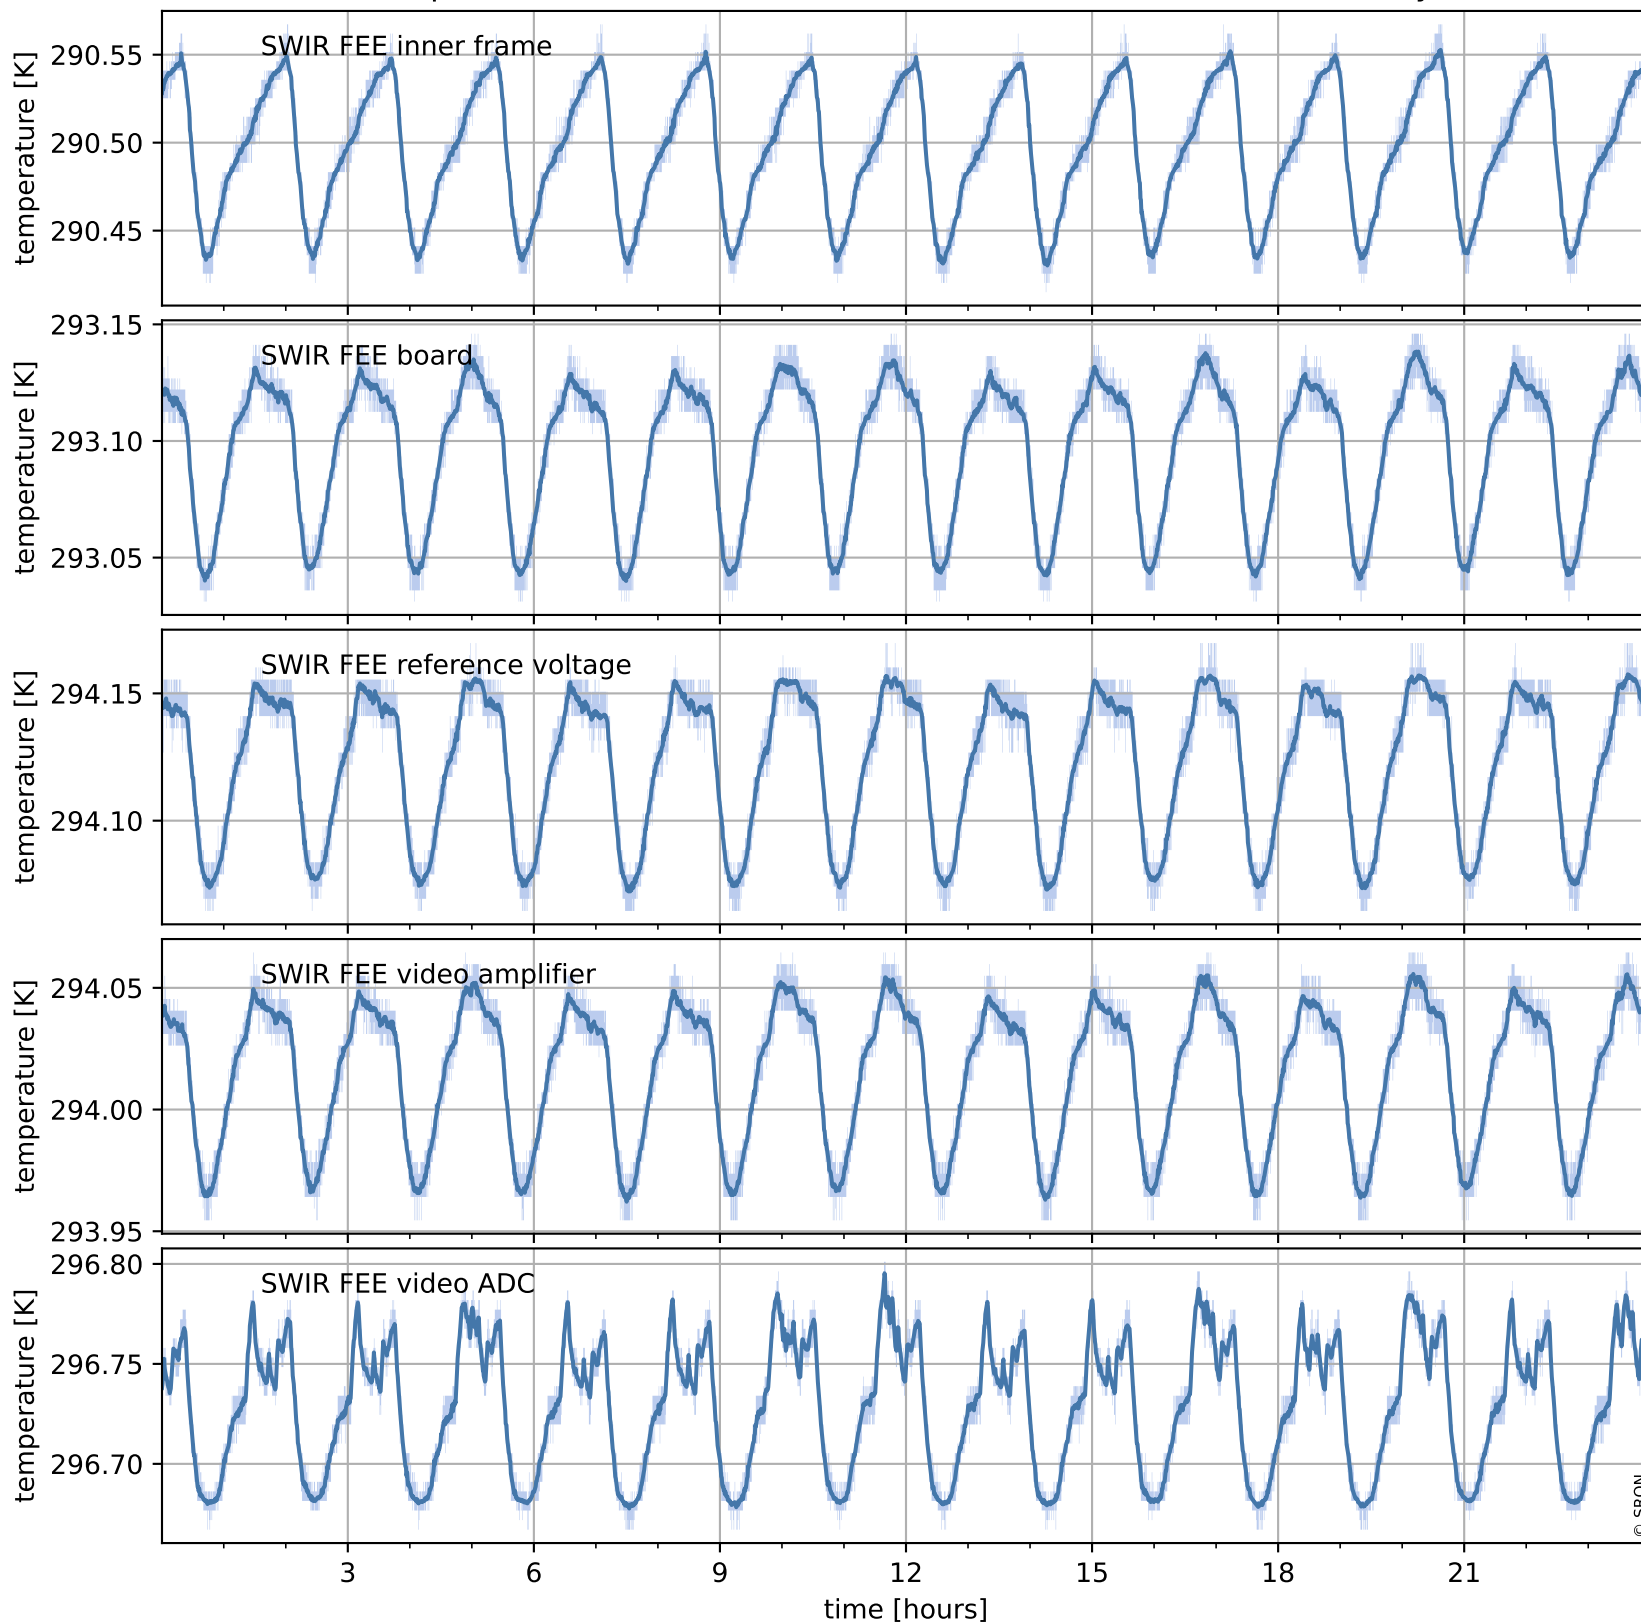

Tropomi SWIR housekeeping data

orbits : [9188, 9202]
coverage : 2019-07-23 / 2019-07-24
created : 2023-08-21T08:47:15

Temperature of sensors relevant for SWIR (one day)

Tropomi SWIR housekeeping data

orbits : [8718, 9202]
coverage : 2019-06-19 / 2019-07-24
created : 2023-08-21T08:47:15

Temperature of sensors relevant for SWIR (last month)

Tropomi SWIR housekeeping data

orbits : [9188, 9202]
coverage : 2019-07-23 / 2019-07-24
created : 2023-08-21T08:47:15

Current and duty cycle of 3 heaters relevant for SWIR (one day)

Tropomi SWIR housekeeping data

orbits : [8718, 9202]
coverage : 2019-06-19 / 2019-07-24
created : 2023-08-21T08:47:16

Current and duty cycle of 3 heaters relevant for SWIR (last month)

Tropomi SWIR housekeeping data

orbits : [9188, 9202]
coverage : 2019-07-23 / 2019-07-24
created : 2023-08-21T08:47:16

Temperature of sensors at the SWIR front-end electronics (one day)

Tropomi SWIR housekeeping data

orbits : [8718, 9202]
coverage : 2019-06-19 / 2019-07-24
created : 2023-08-21T08:47:16