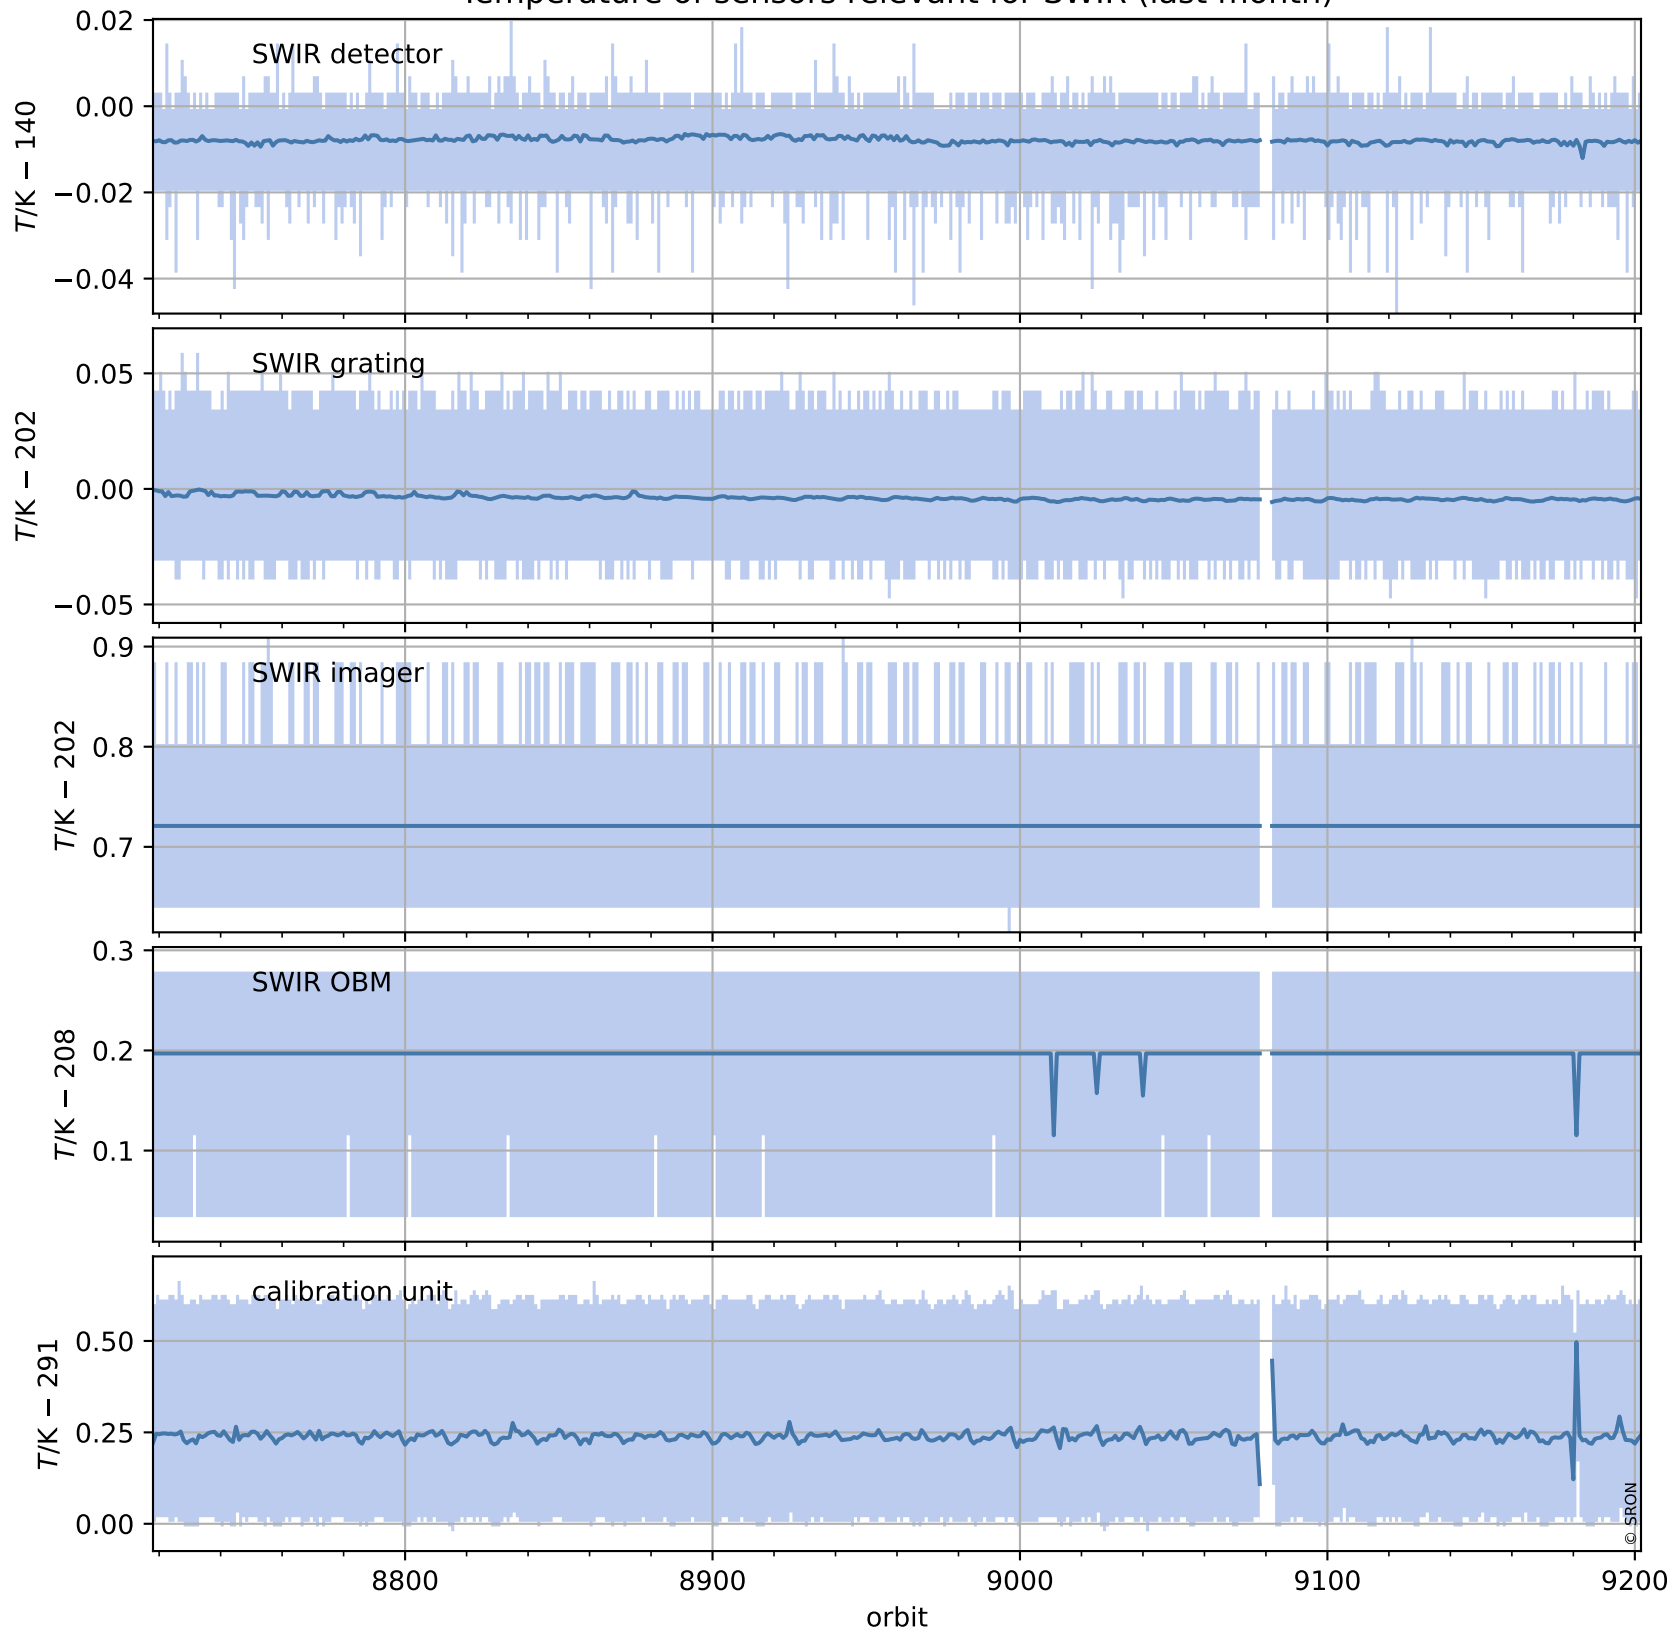

Tropomi SWIR housekeeping data

orbits : [9188, 9202]
coverage : 2019-07-23 / 2019-07-24
created : 2023-08-21T08:47:15

Temperature of sensors relevant for SWIR (one day)

Tropomi SWIR housekeeping data

orbits : [8718, 9202]
coverage : 2019-06-19 / 2019-07-24
created : 2023-08-21T08:47:15

Temperature of sensors relevant for SWIR (last month)

Tropomi SWIR housekeeping data

orbits : [9188, 9202]
coverage : 2019-07-23 / 2019-07-24
created : 2023-08-21T08:47:15

Current and duty cycle of 3 heaters relevant for SWIR (one day)

Tropomi SWIR housekeeping data

orbits : [8718, 9202]
coverage : 2019-06-19 / 2019-07-24
created : 2023-08-21T08:47:16

Current and duty cycle of 3 heaters relevant for SWIR (last month)

Tropomi SWIR housekeeping data

orbits : [9188, 9202]
coverage : 2019-07-23 / 2019-07-24
created : 2023-08-21T08:47:16

Temperature of sensors at the SWIR front-end electronics (one day)

Tropomi SWIR housekeeping data

orbits : [8718, 9202]
coverage : 2019-06-19 / 2019-07-24
created : 2023-08-21T08:47:16