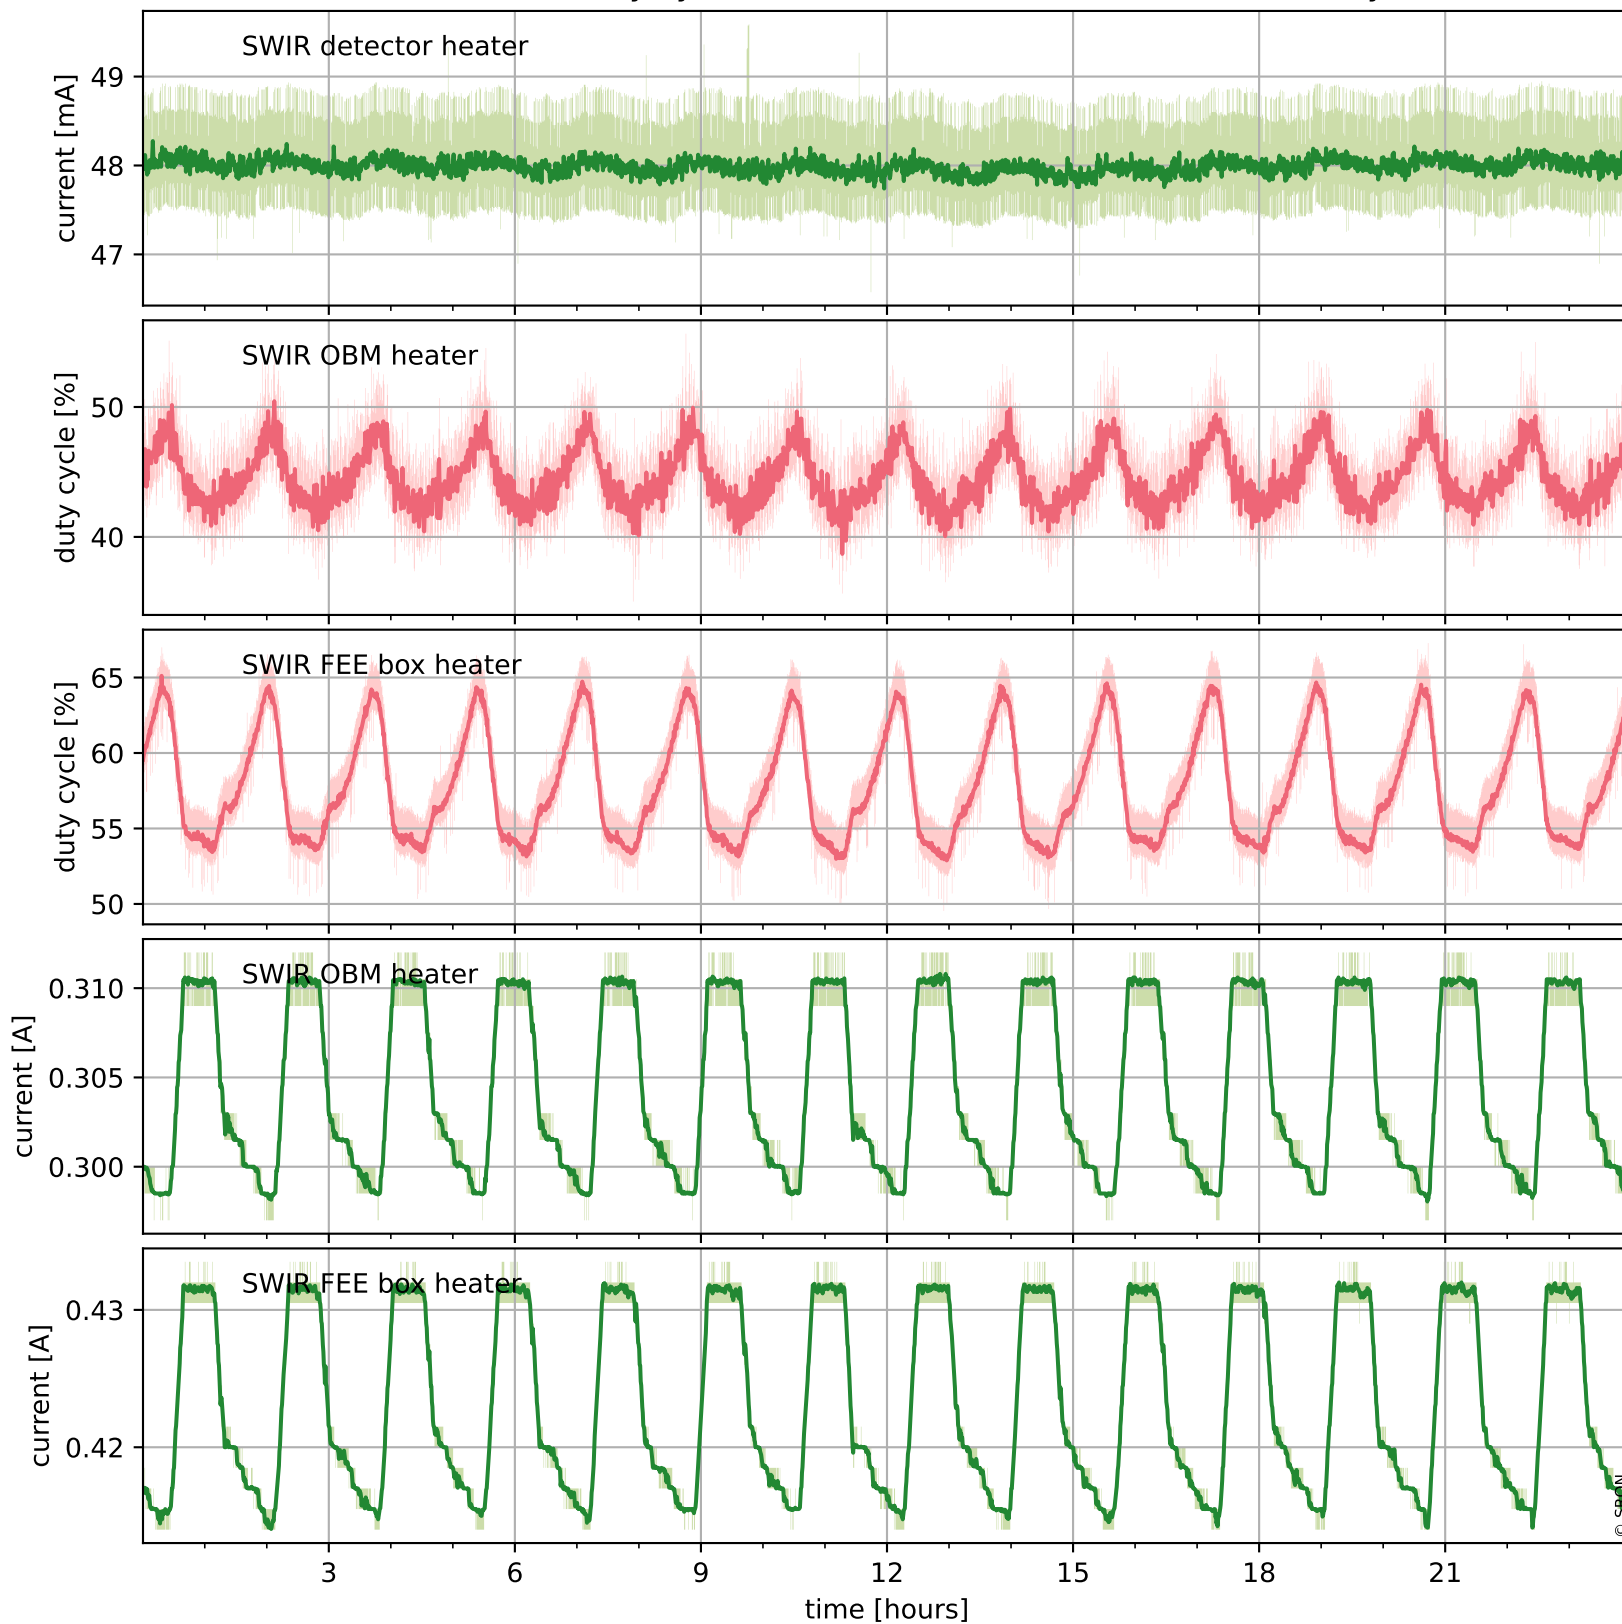

Tropomi SWIR housekeeping data

orbits : [9188, 9202]
coverage : 2019-07-23 / 2019-07-24
created : 2023-08-21T08:47:15

Temperature of sensors relevant for SWIR (one day)

Tropomi SWIR housekeeping data

orbits : [8718, 9202]
coverage : 2019-06-19 / 2019-07-24
created : 2023-08-21T08:47:15

Temperature of sensors relevant for SWIR (last month)

Tropomi SWIR housekeeping data

orbits : [9188, 9202]
coverage : 2019-07-23 / 2019-07-24
created : 2023-08-21T08:47:15

Current and duty cycle of 3 heaters relevant for SWIR (one day)

Tropomi SWIR housekeeping data

orbits : [8718, 9202]
coverage : 2019-06-19 / 2019-07-24
created : 2023-08-21T08:47:16

Current and duty cycle of 3 heaters relevant for SWIR (last month)

Tropomi SWIR housekeeping data

orbits : [9188, 9202]
coverage : 2019-07-23 / 2019-07-24
created : 2023-08-21T08:47:16

Temperature of sensors at the SWIR front-end electronics (one day)

Tropomi SWIR housekeeping data

orbits : [8718, 9202]
coverage : 2019-06-19 / 2019-07-24
created : 2023-08-21T08:47:16