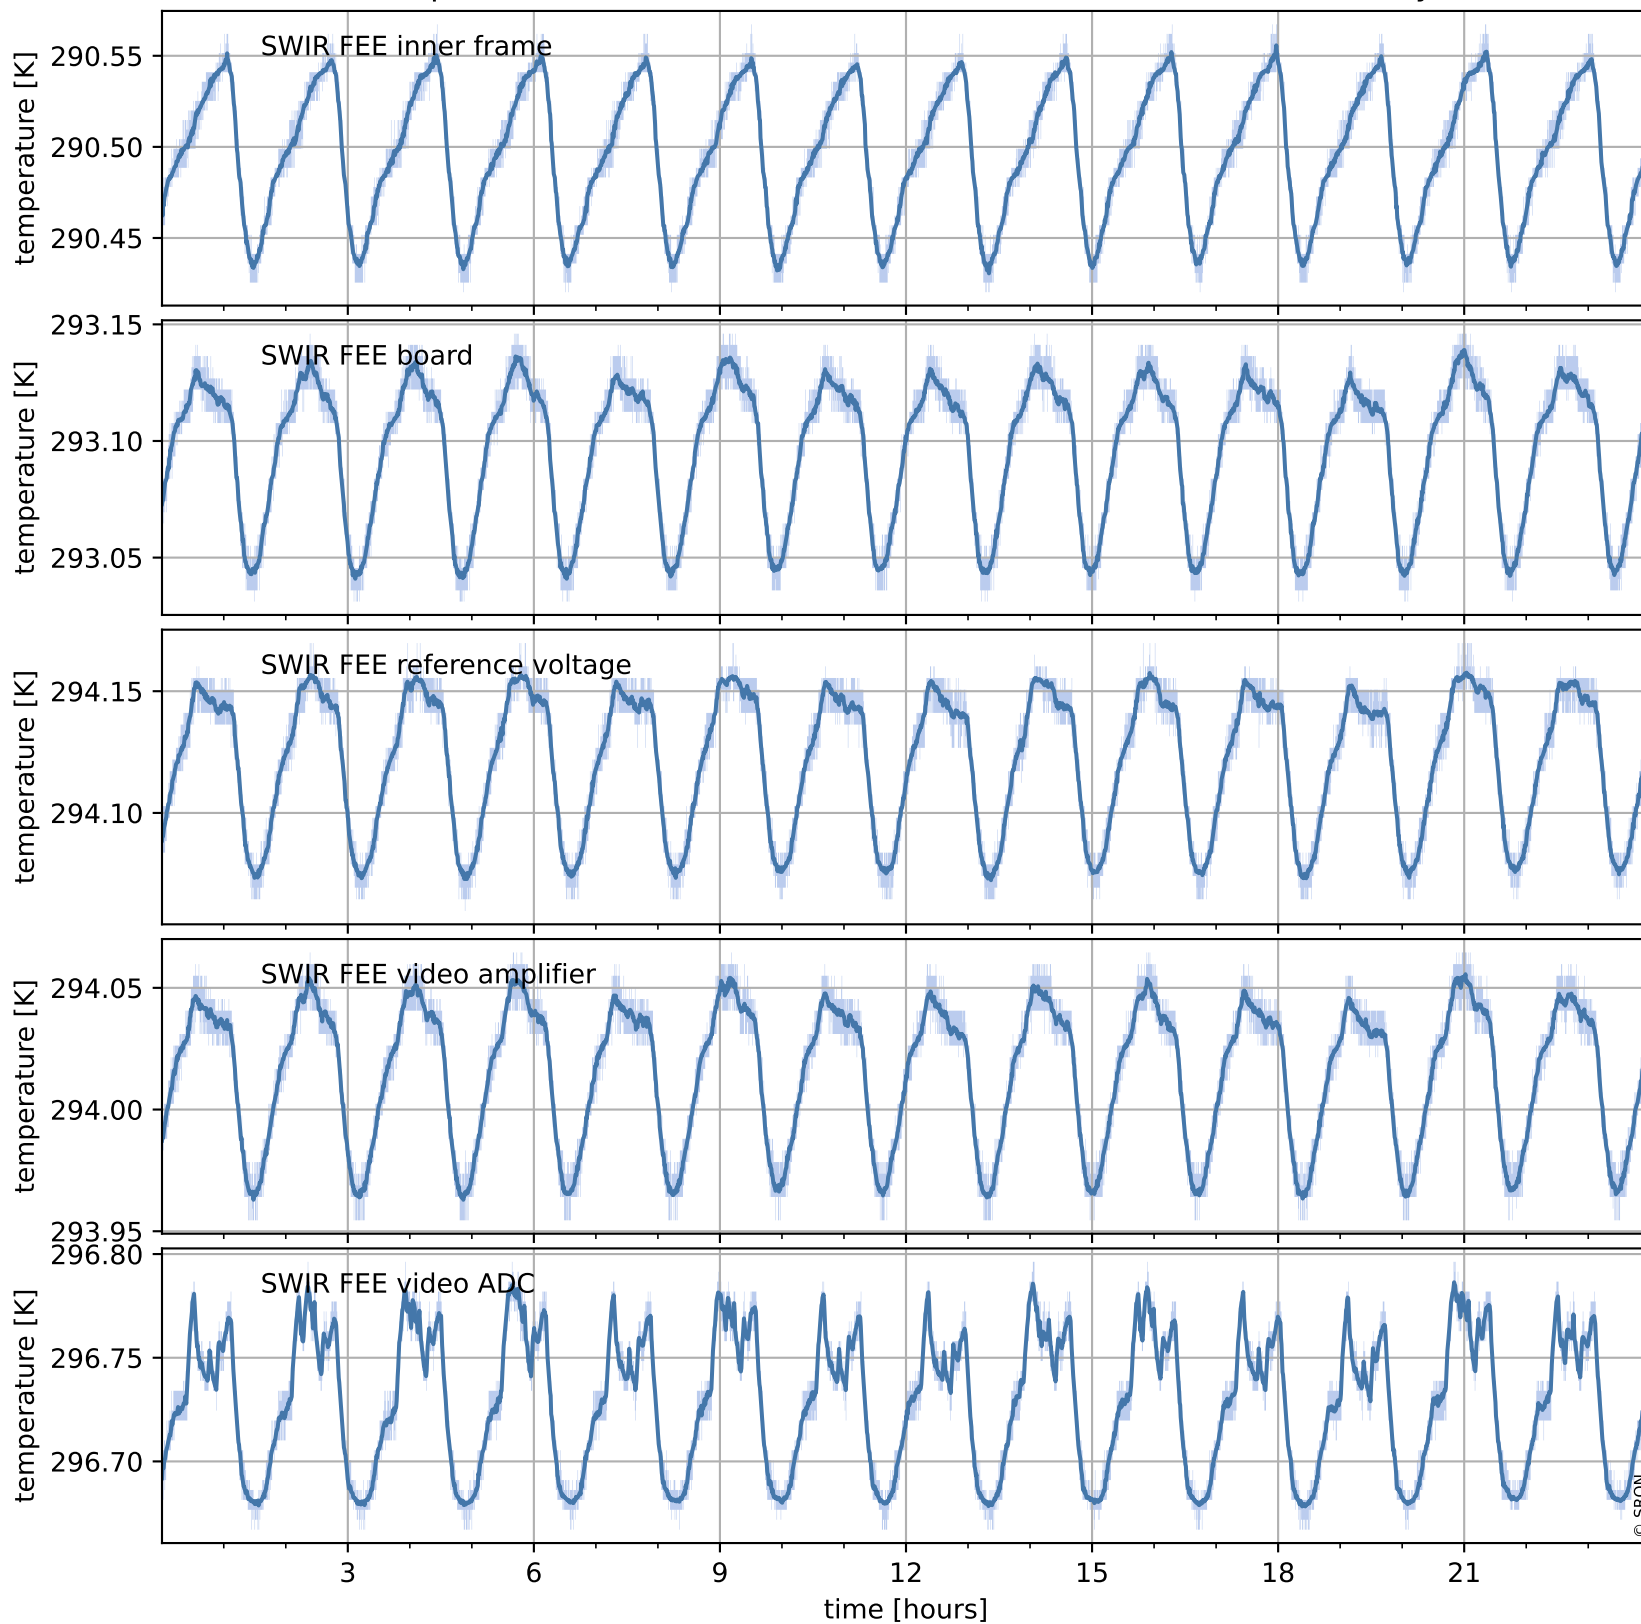

Tropomi SWIR housekeeping data

orbits : [9231, 9244]
coverage : 2019-07-26 / 2019-07-27
created : 2023-08-21T08:47:23

Temperature of sensors at the SWIR front-end electronics (one day)