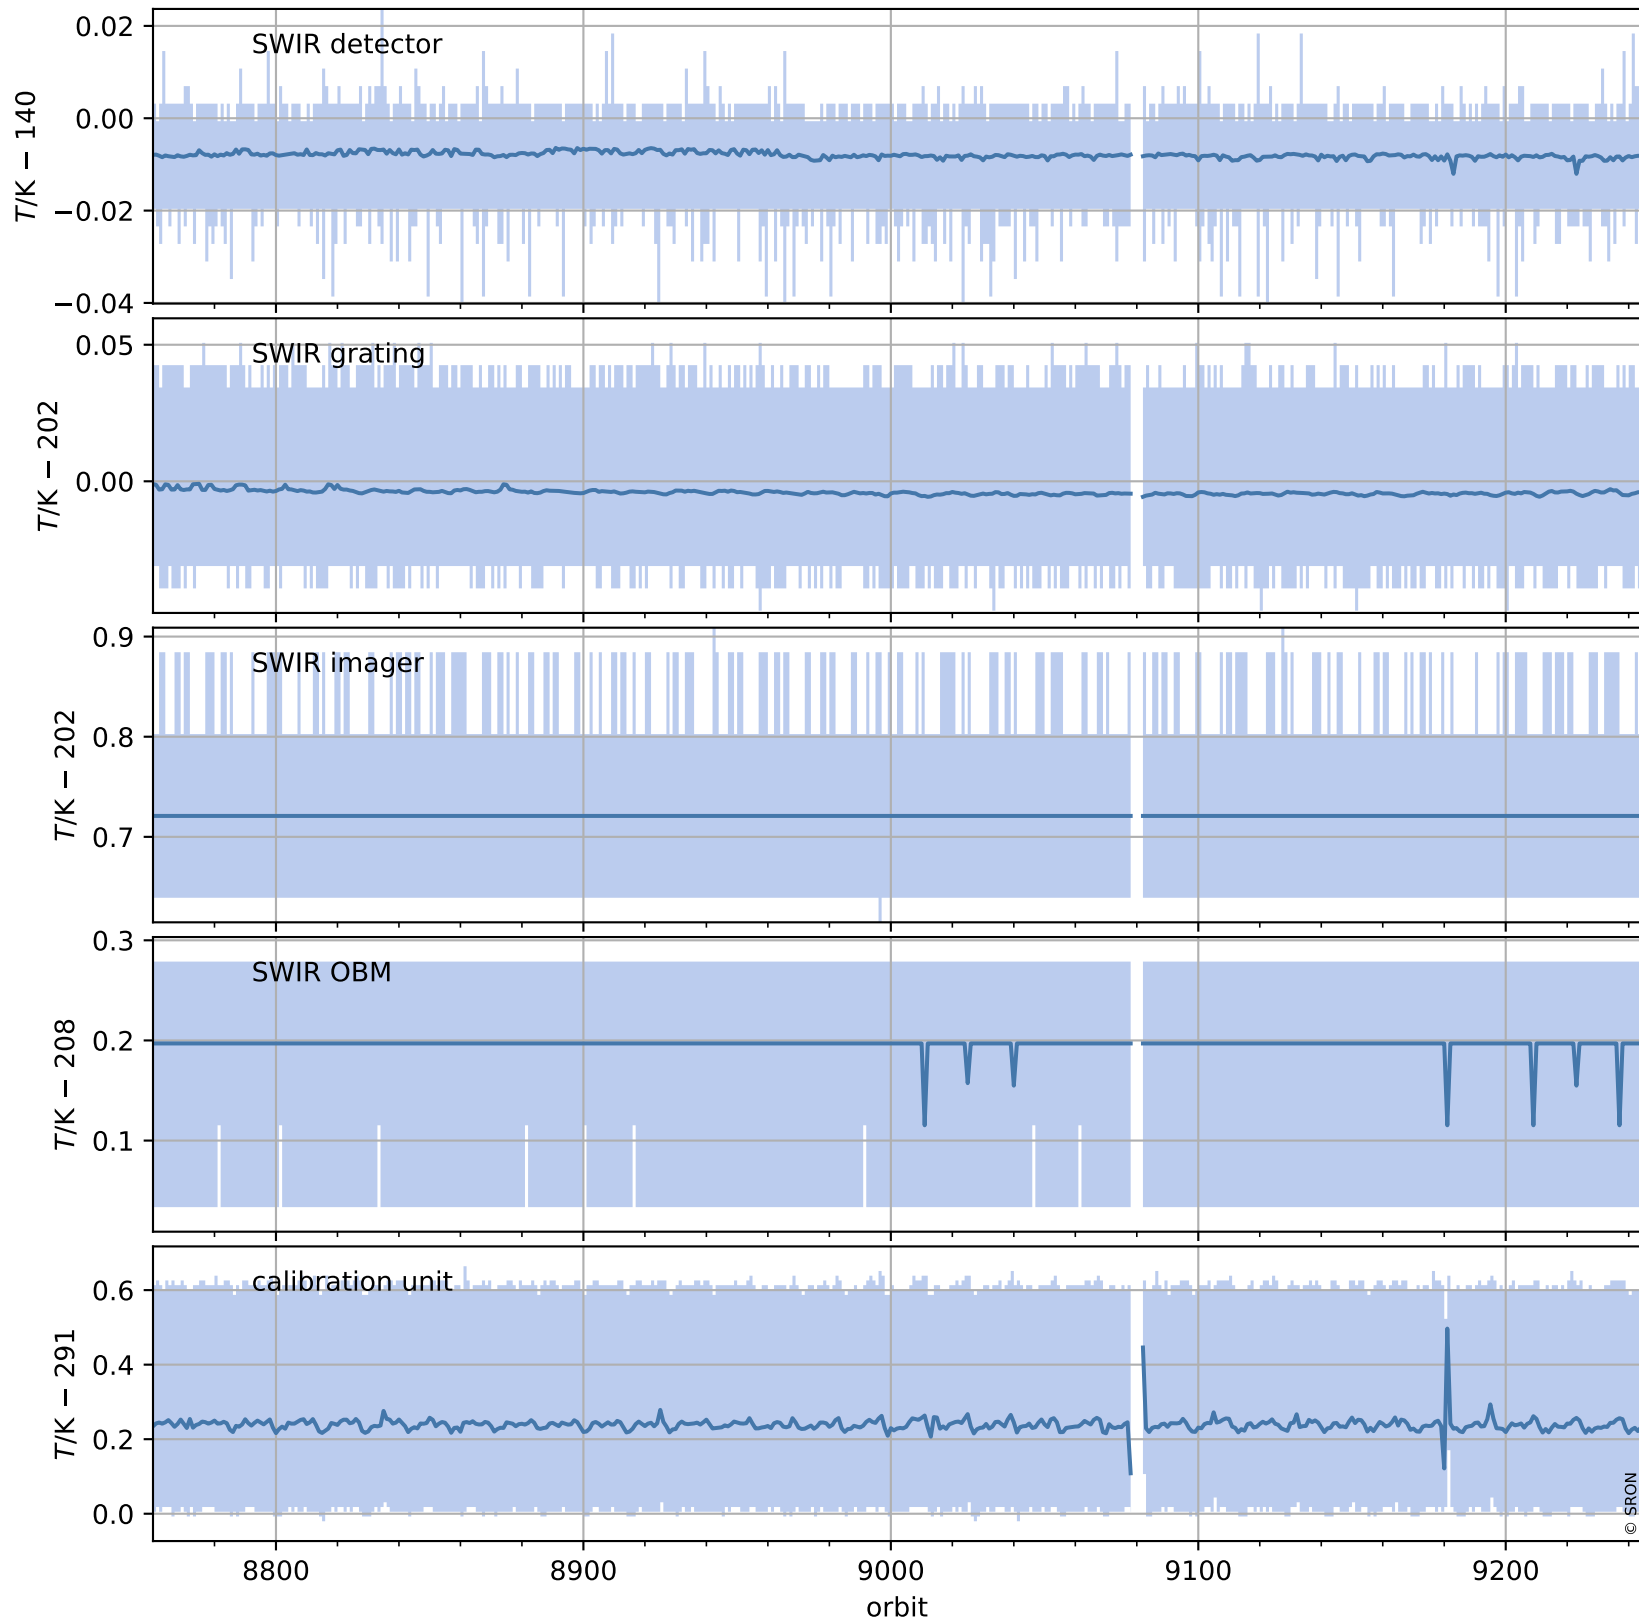

# Tropomi SWIR housekeeping data

orbits : [9231, 9244]  
coverage : 2019-07-26 / 2019-07-27  
created : 2023-08-21T08:47:22

## Temperature of sensors relevant for SWIR (one day)

# Tropomi SWIR housekeeping data

orbits : [8760, 9244]  
coverage : 2019-06-22 / 2019-07-27  
created : 2023-08-21T08:47:22

## Temperature of sensors relevant for SWIR (last month)