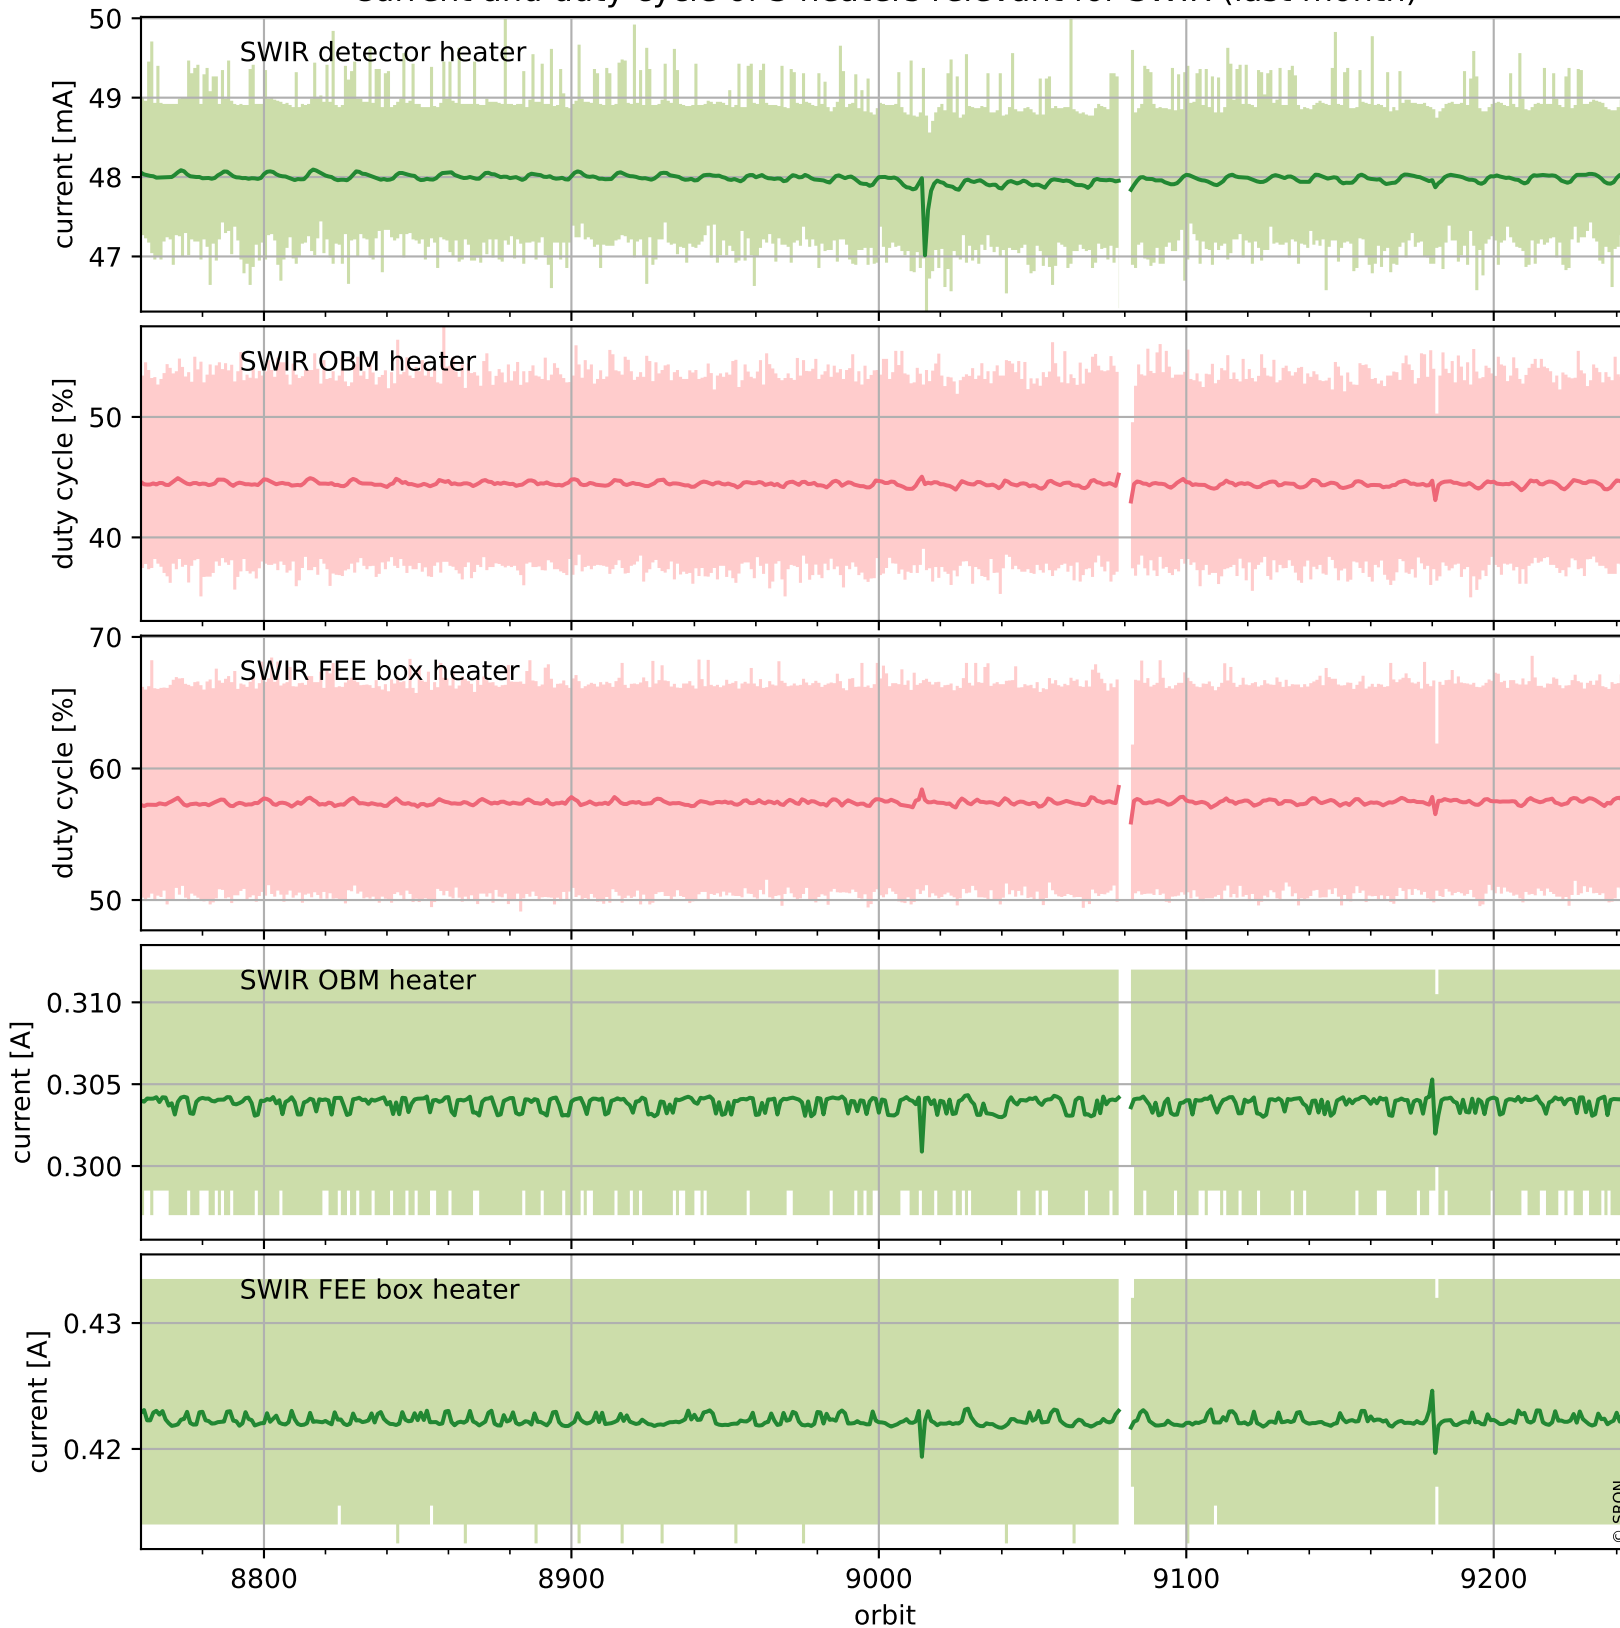

Tropomi SWIR housekeeping data

orbits : [8760, 9244]
coverage : 2019-06-22 / 2019-07-27
created : 2023-08-21T08:47:23

Current and duty cycle of 3 heaters relevant for SWIR (last month)