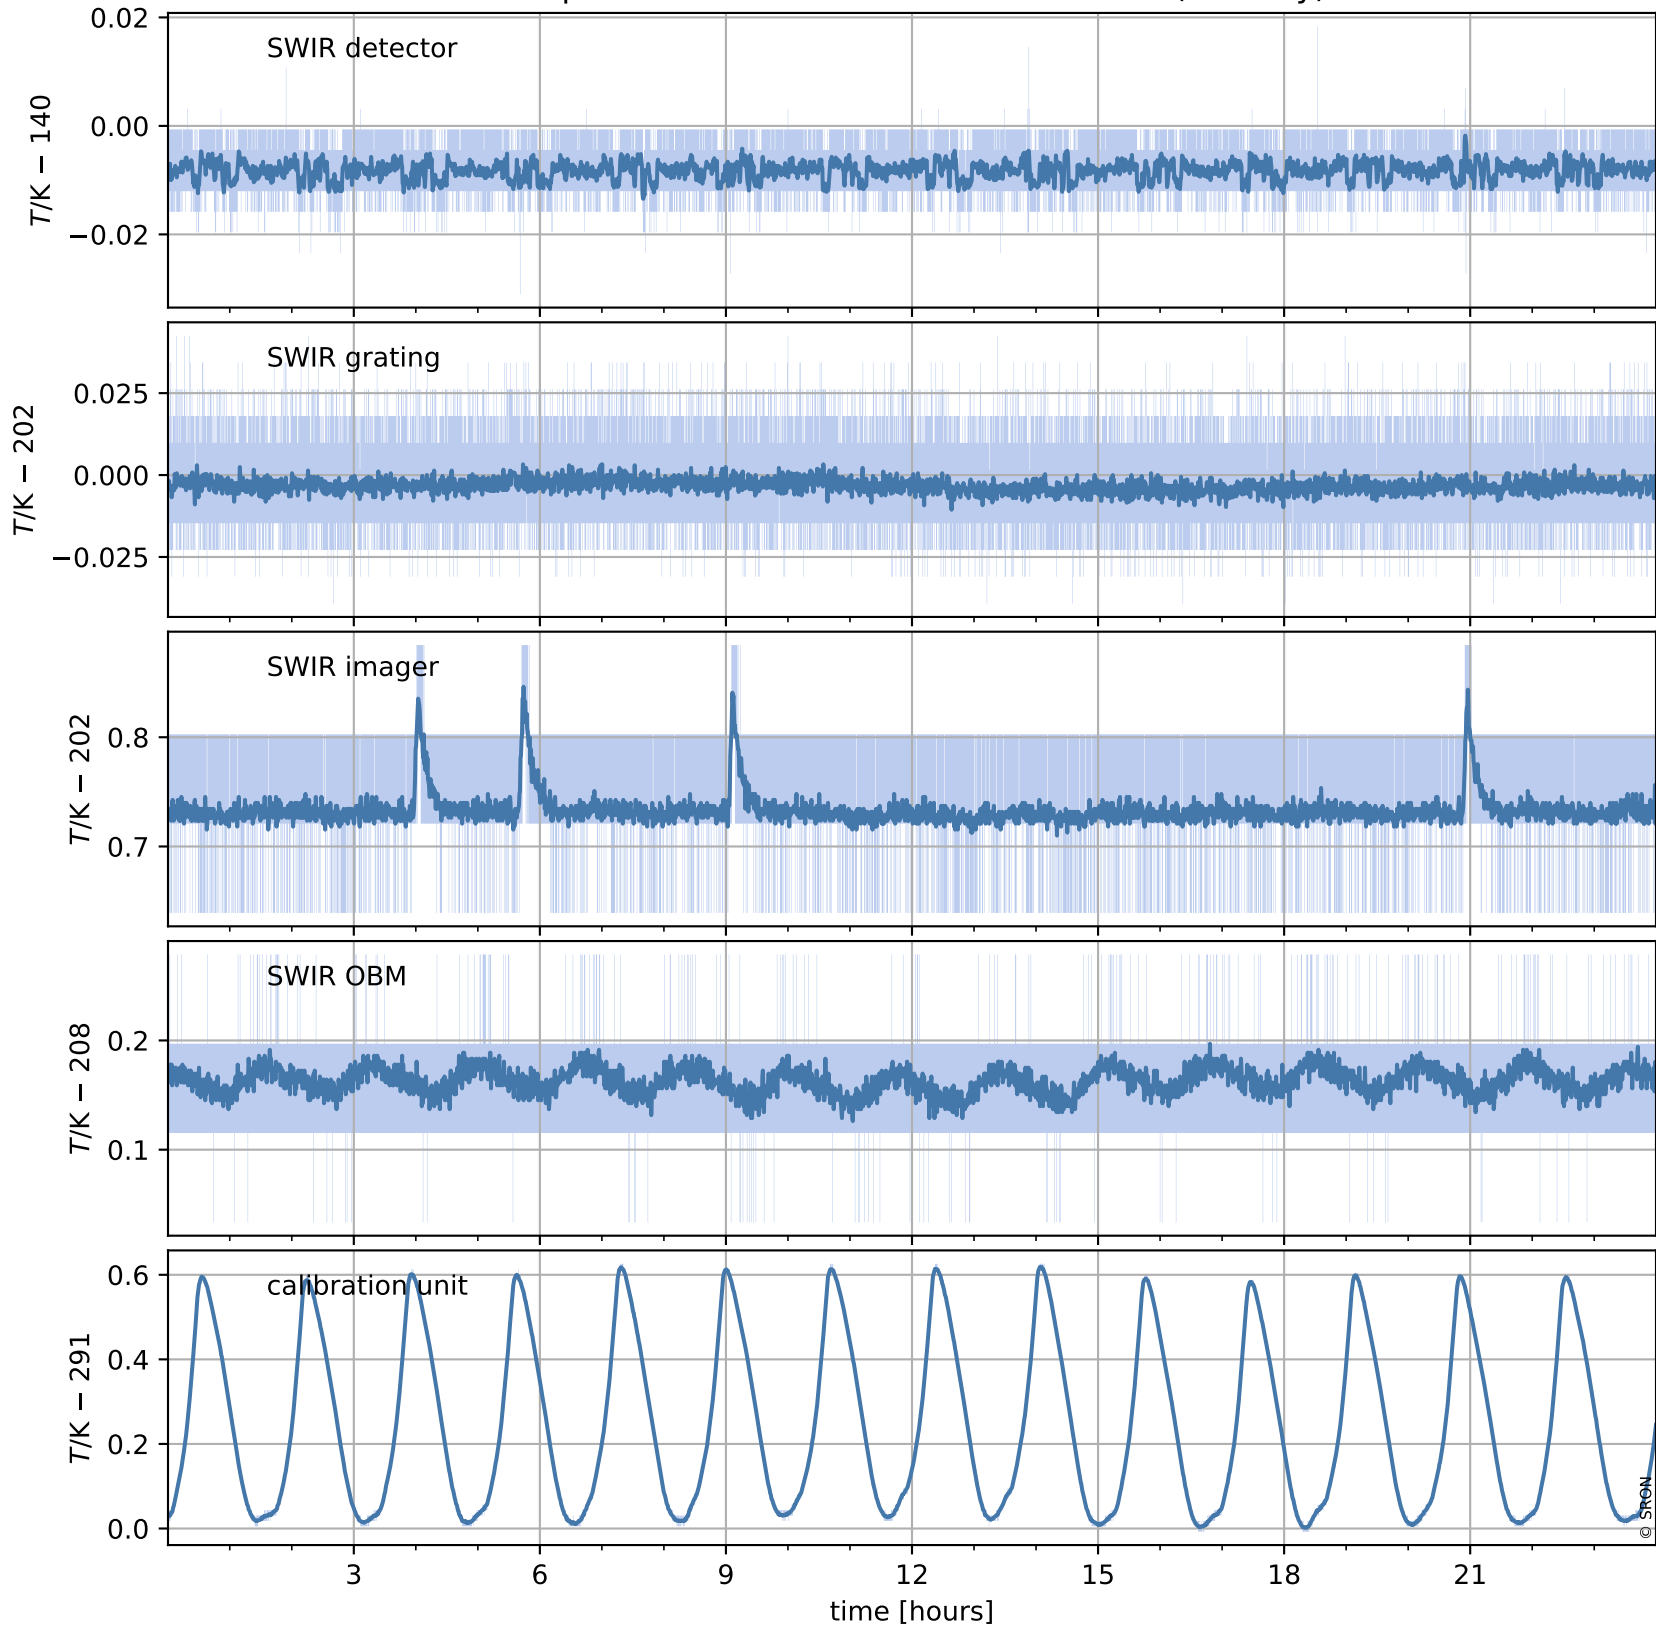

# Tropomi SWIR housekeeping data

orbits : [9231, 9244]  
coverage : 2019-07-26 / 2019-07-27  
created : 2023-08-21T08:47:22

## Temperature of sensors relevant for SWIR (one day)

## Temperature of sensors relevant for SWIR (last month)