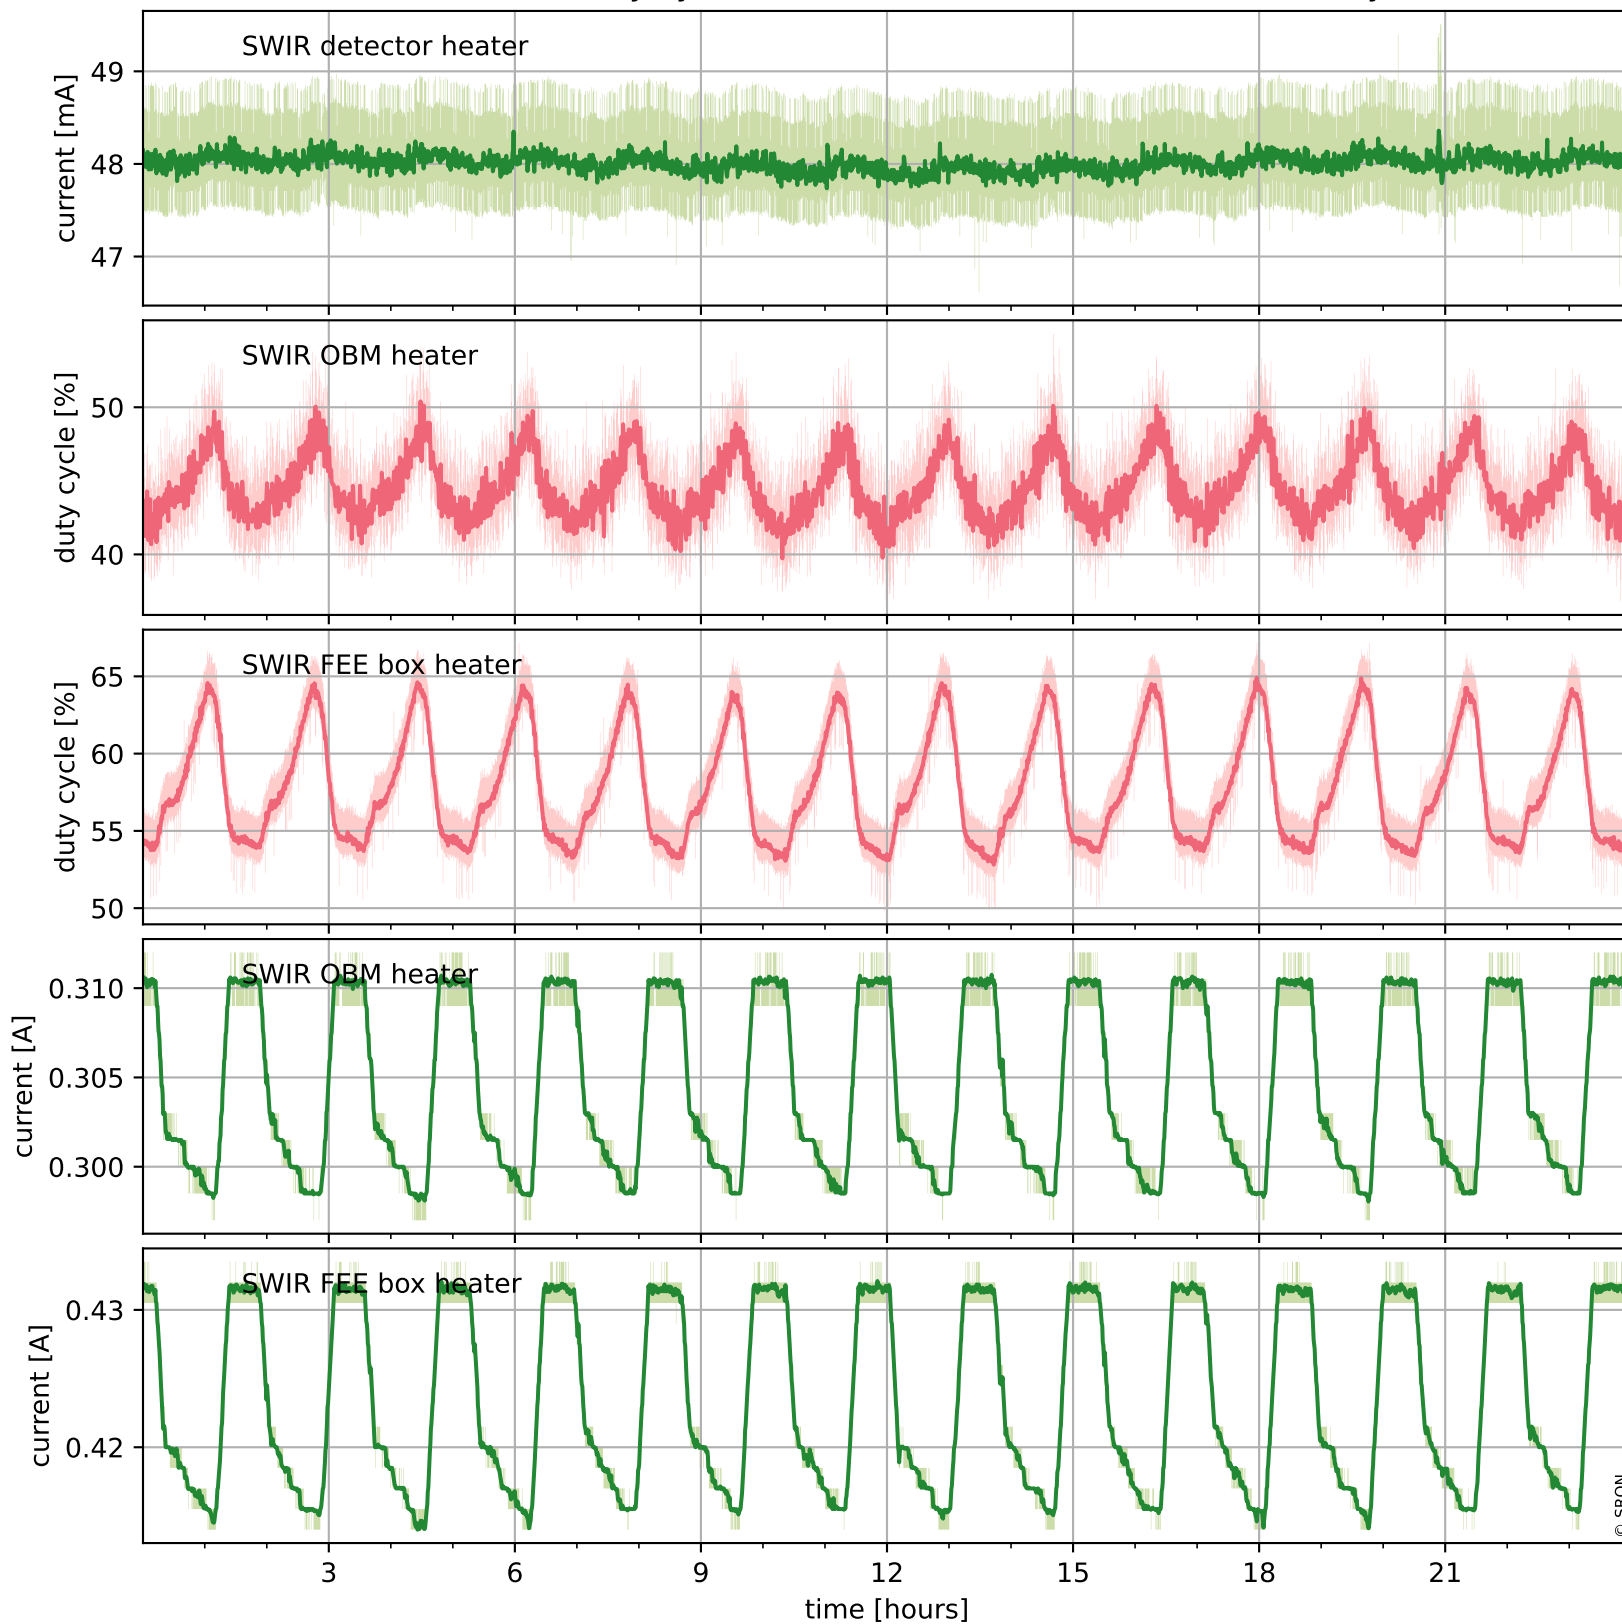

Tropomi SWIR housekeeping data

orbits : [9231, 9244]
coverage : 2019-07-26 / 2019-07-27
created : 2023-08-21T08:47:22

Current and duty cycle of 3 heaters relevant for SWIR (one day)