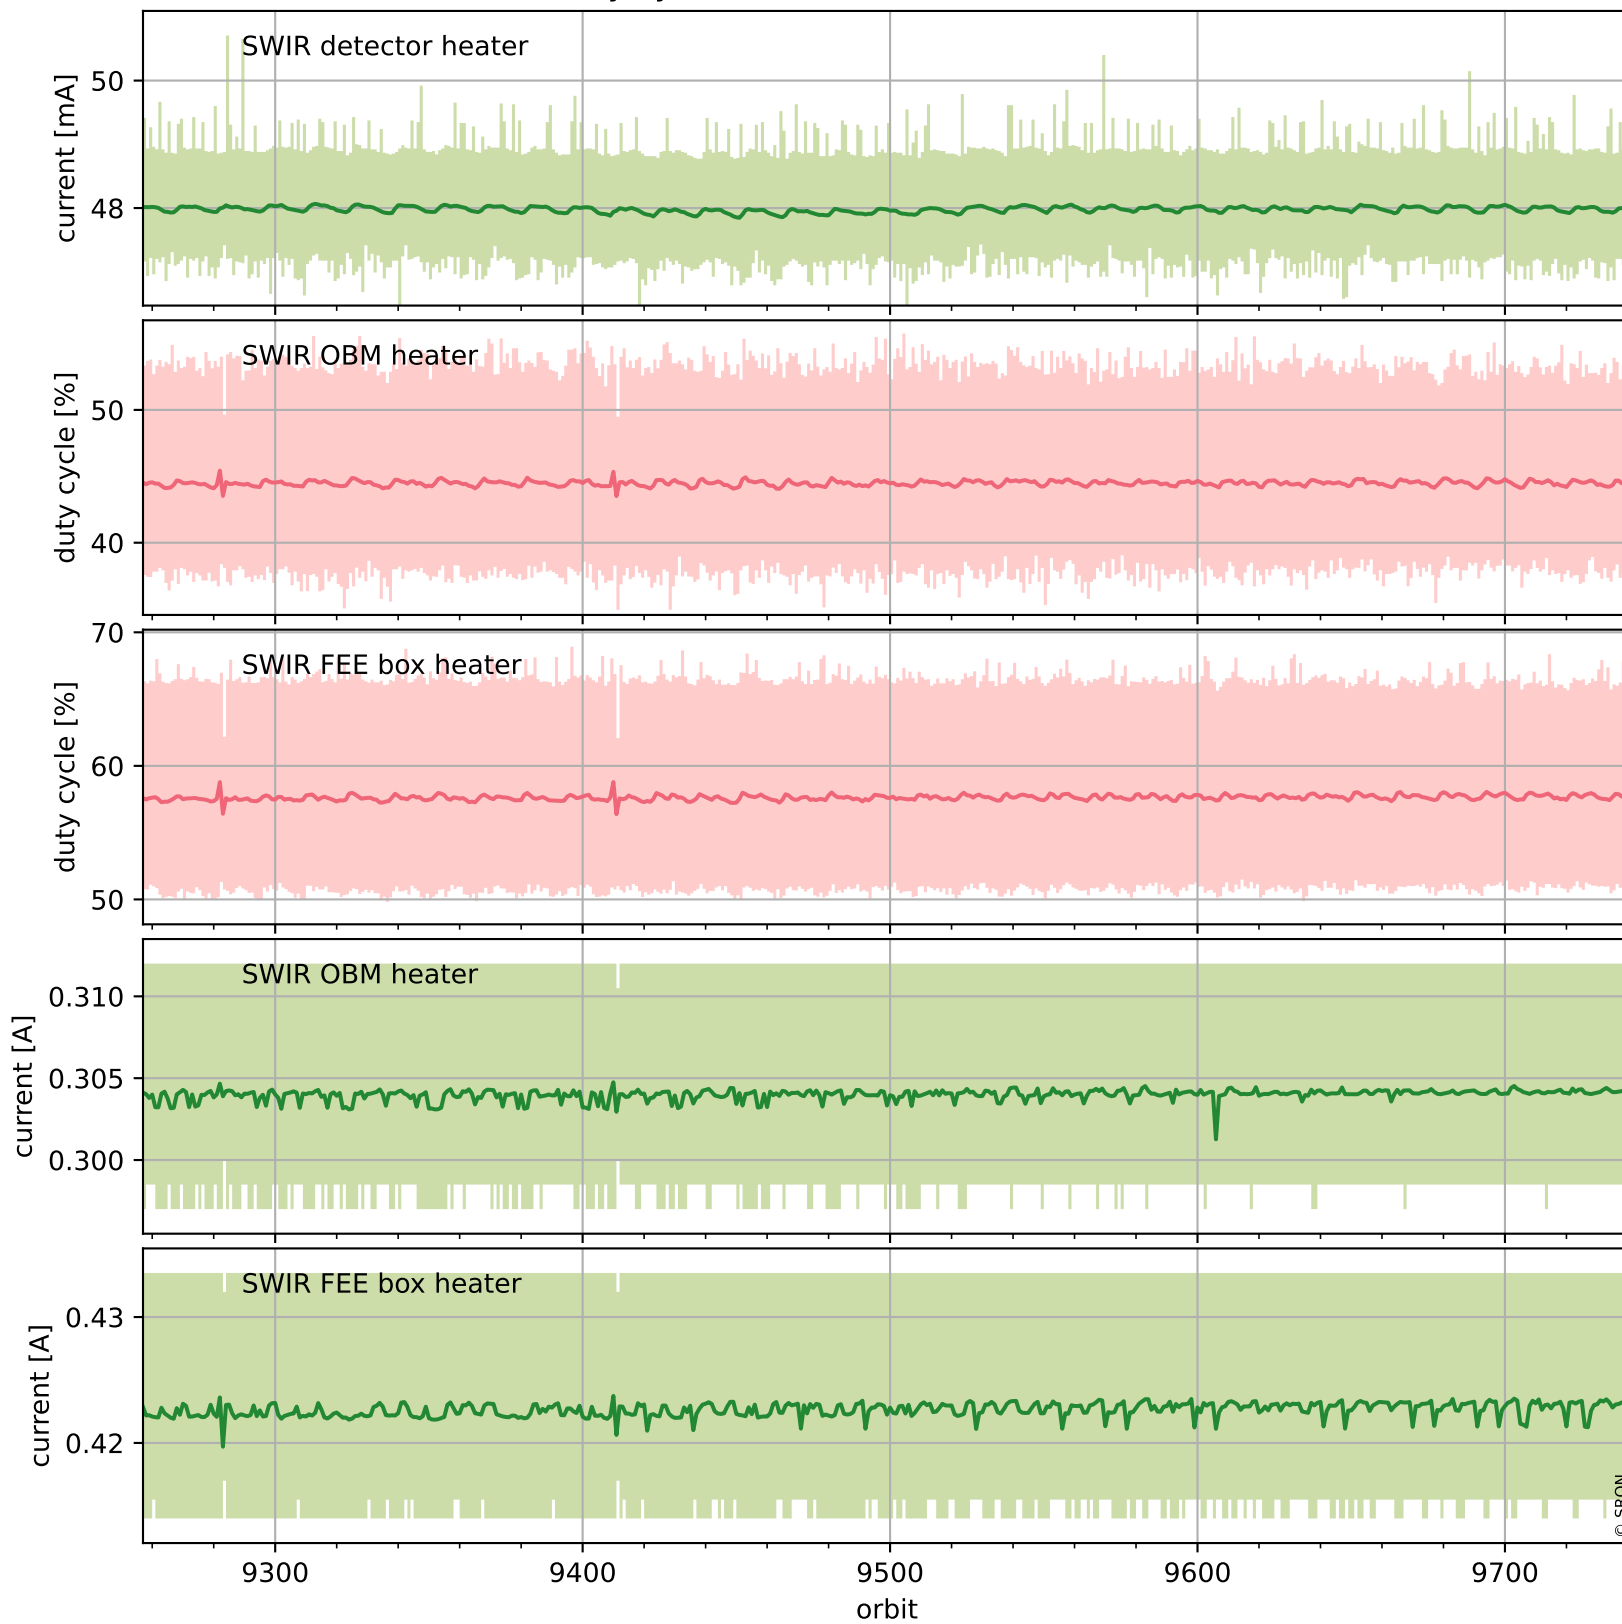

Tropomi SWIR housekeeping data

orbits : [9257, 9741]
coverage : 2019-07-27 / 2019-08-31
created : 2023-08-21T08:48:44

Current and duty cycle of 3 heaters relevant for SWIR (last month)