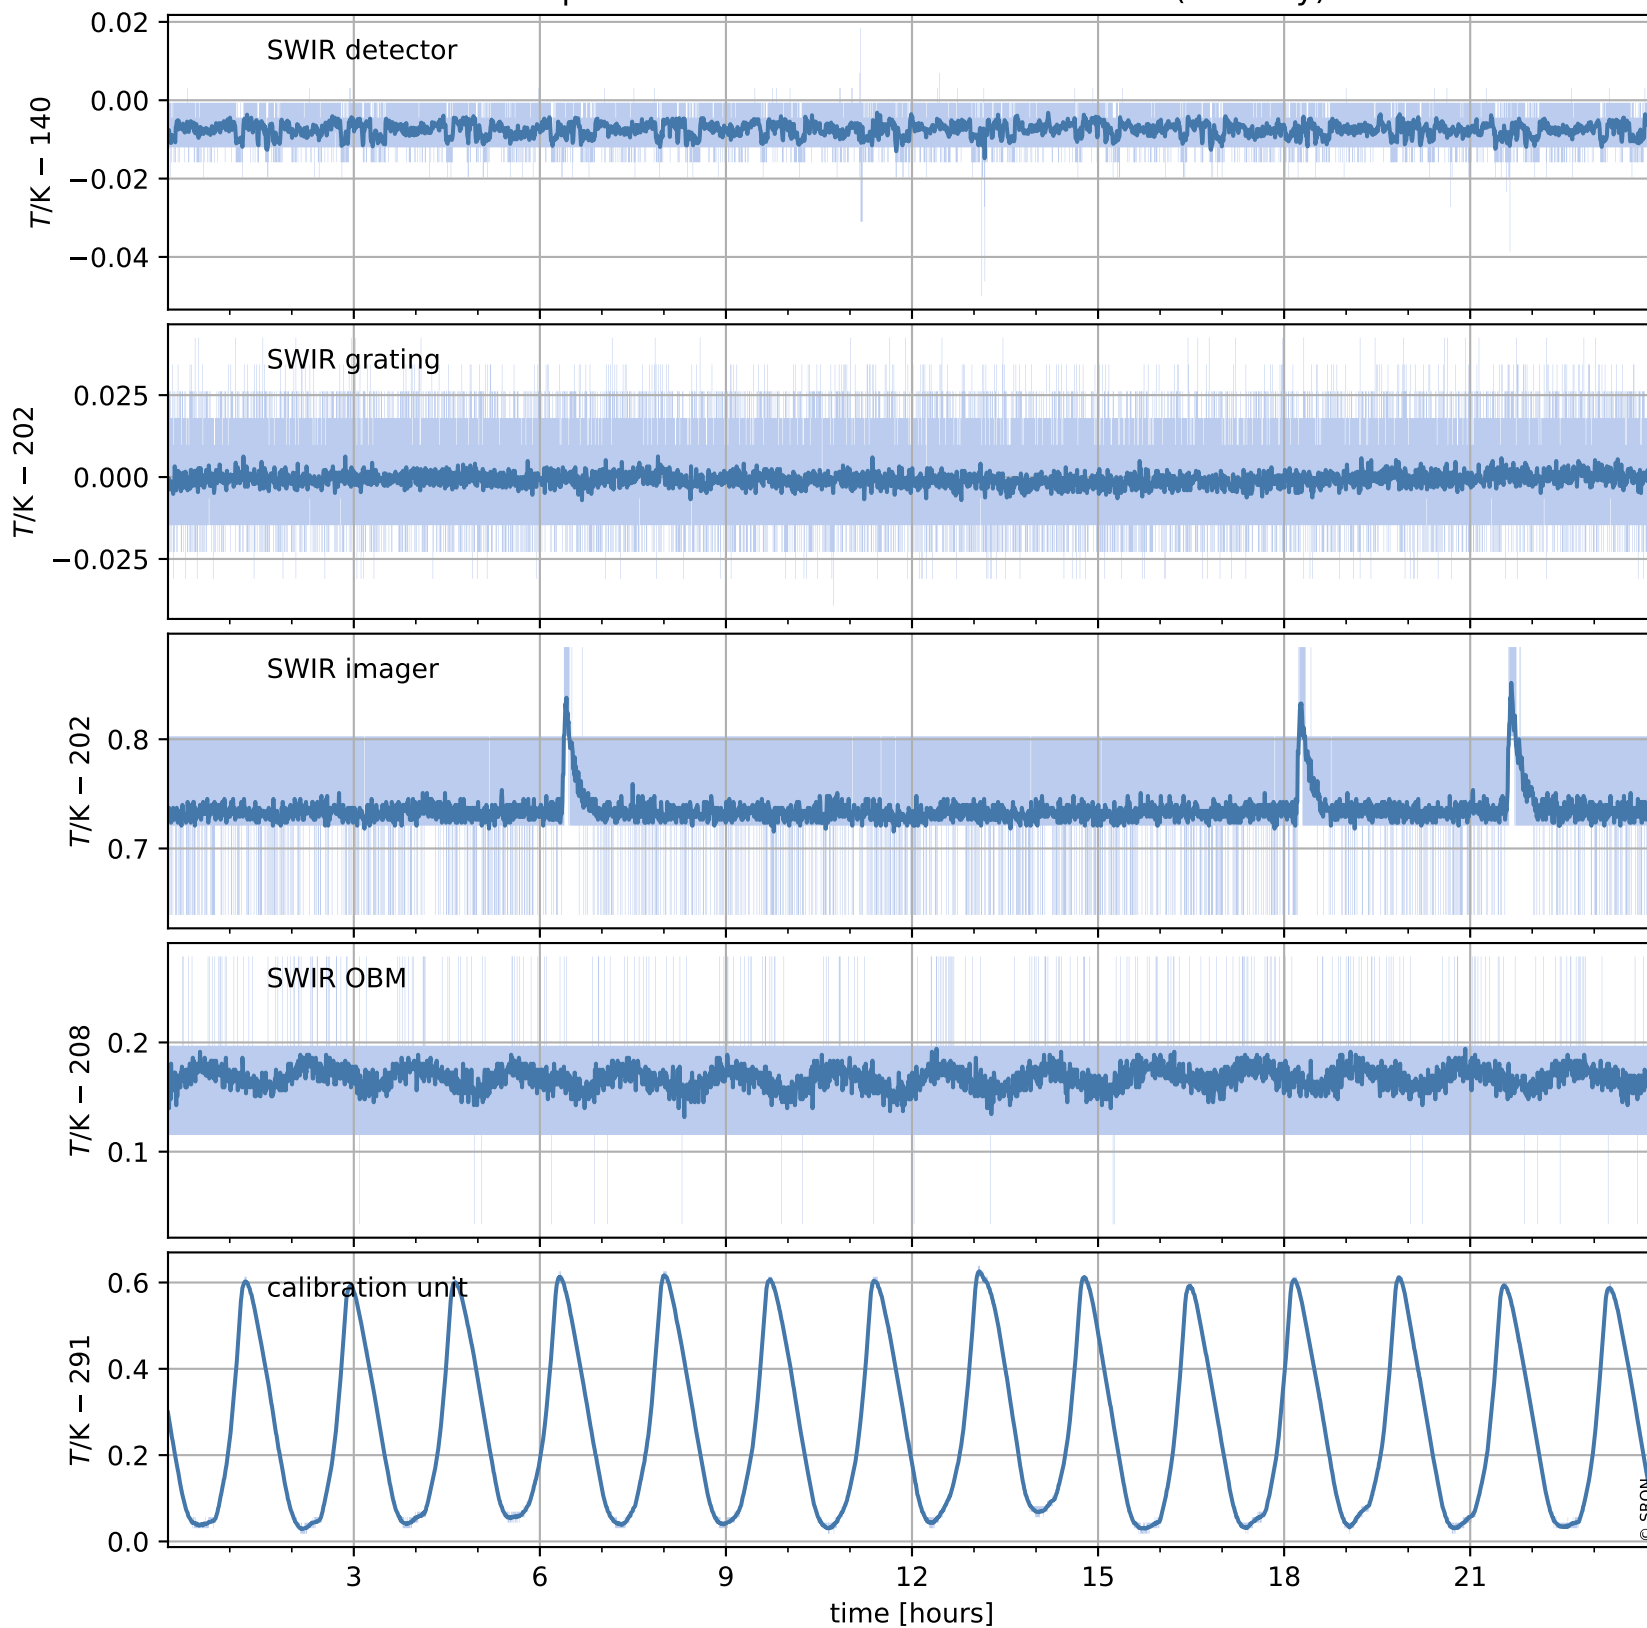

# Tropomi SWIR housekeeping data

orbits : [9728, 9741]  
coverage : 2019-08-30 / 2019-08-31  
created : 2023-08-21T08:48:43

## Temperature of sensors relevant for SWIR (one day)

## Temperature of sensors relevant for SWIR (last month)