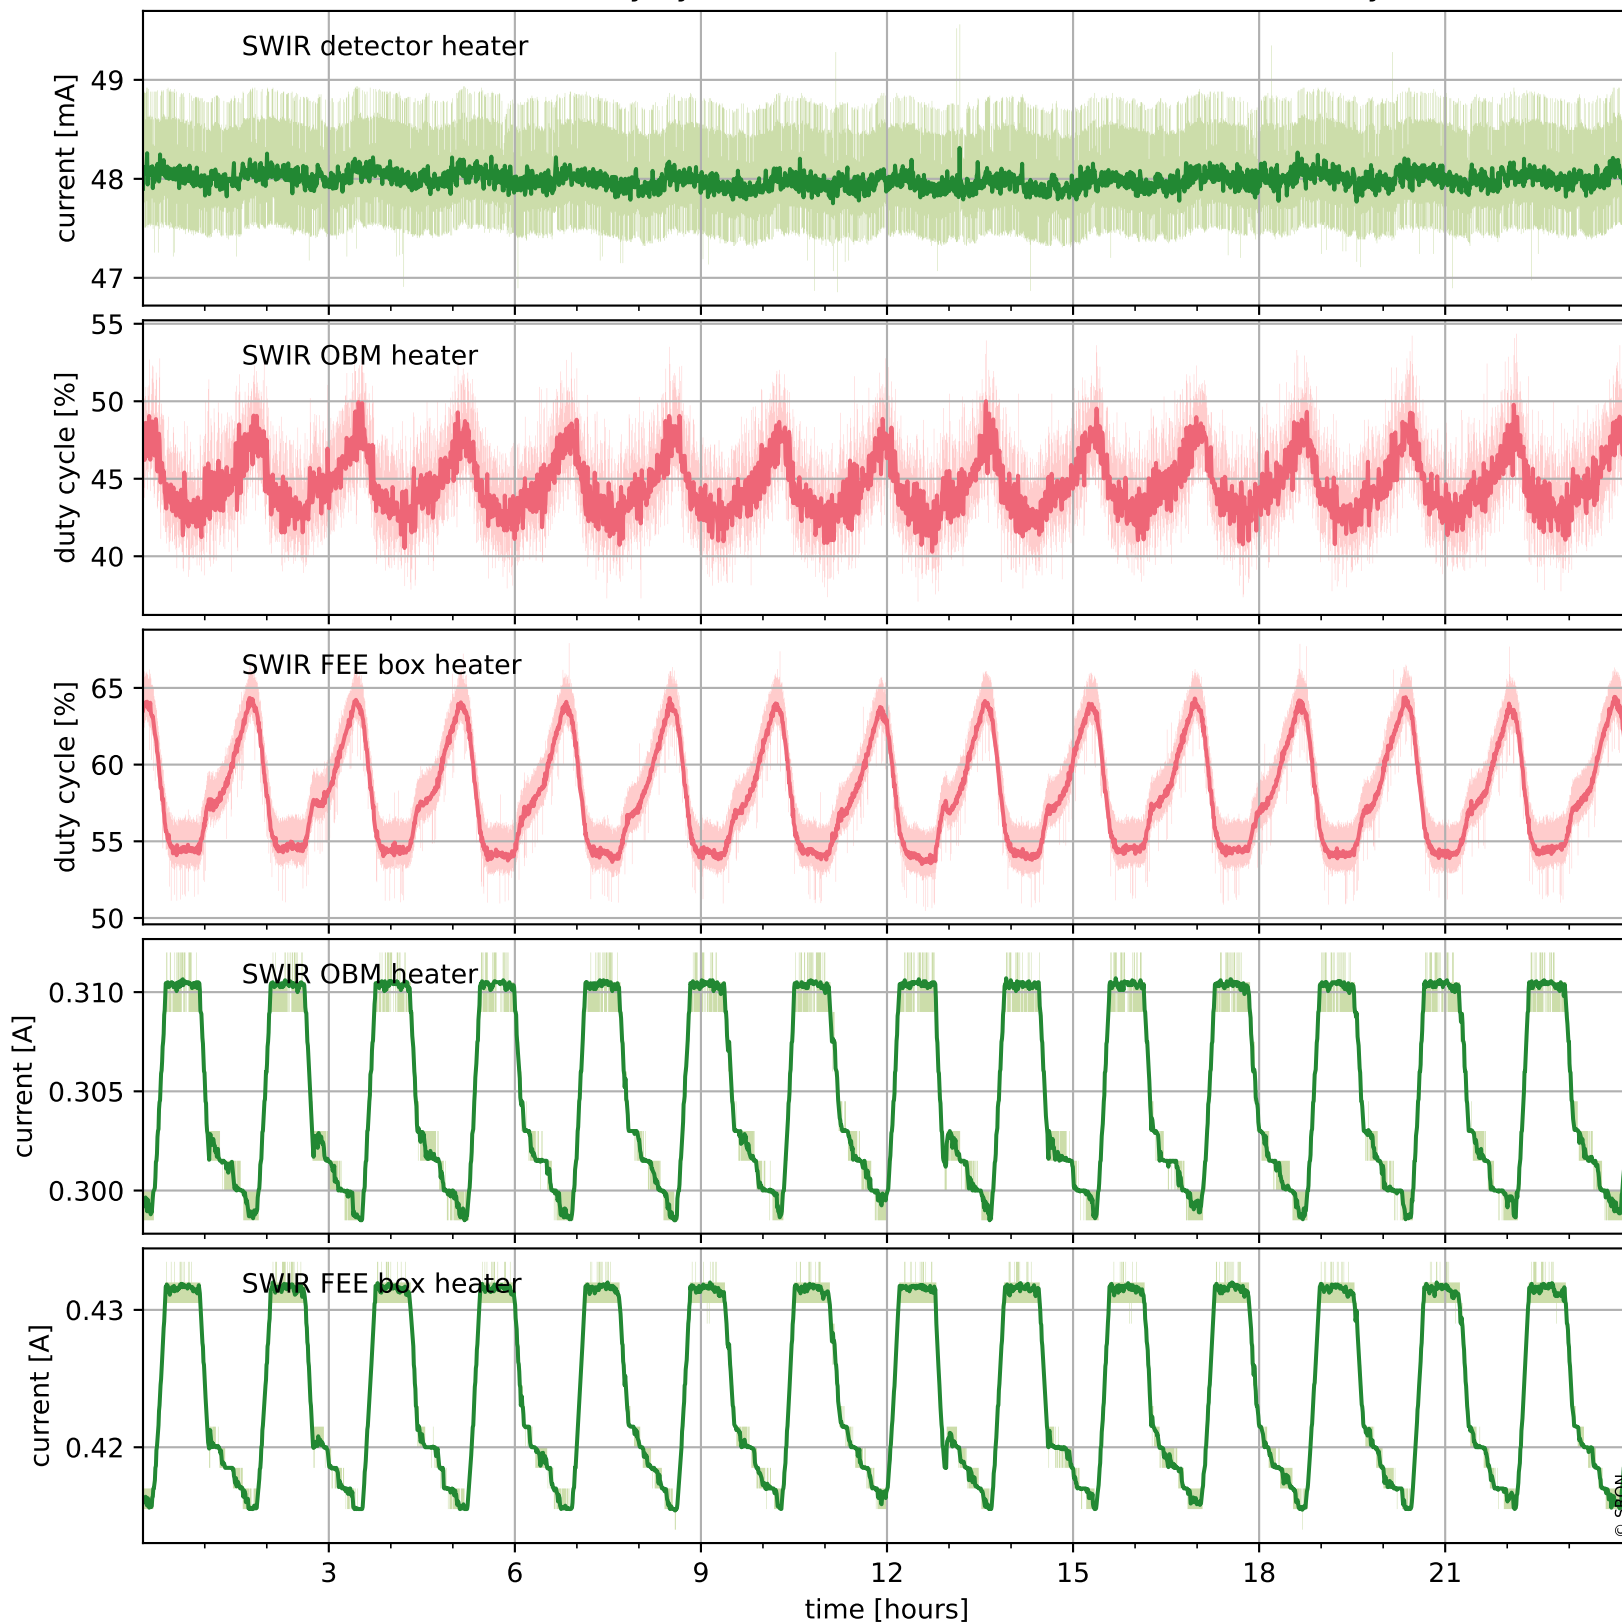

Tropomi SWIR housekeeping data

orbits : [9728, 9741]
coverage : 2019-08-30 / 2019-08-31
created : 2023-08-21T08:48:44

Current and duty cycle of 3 heaters relevant for SWIR (one day)