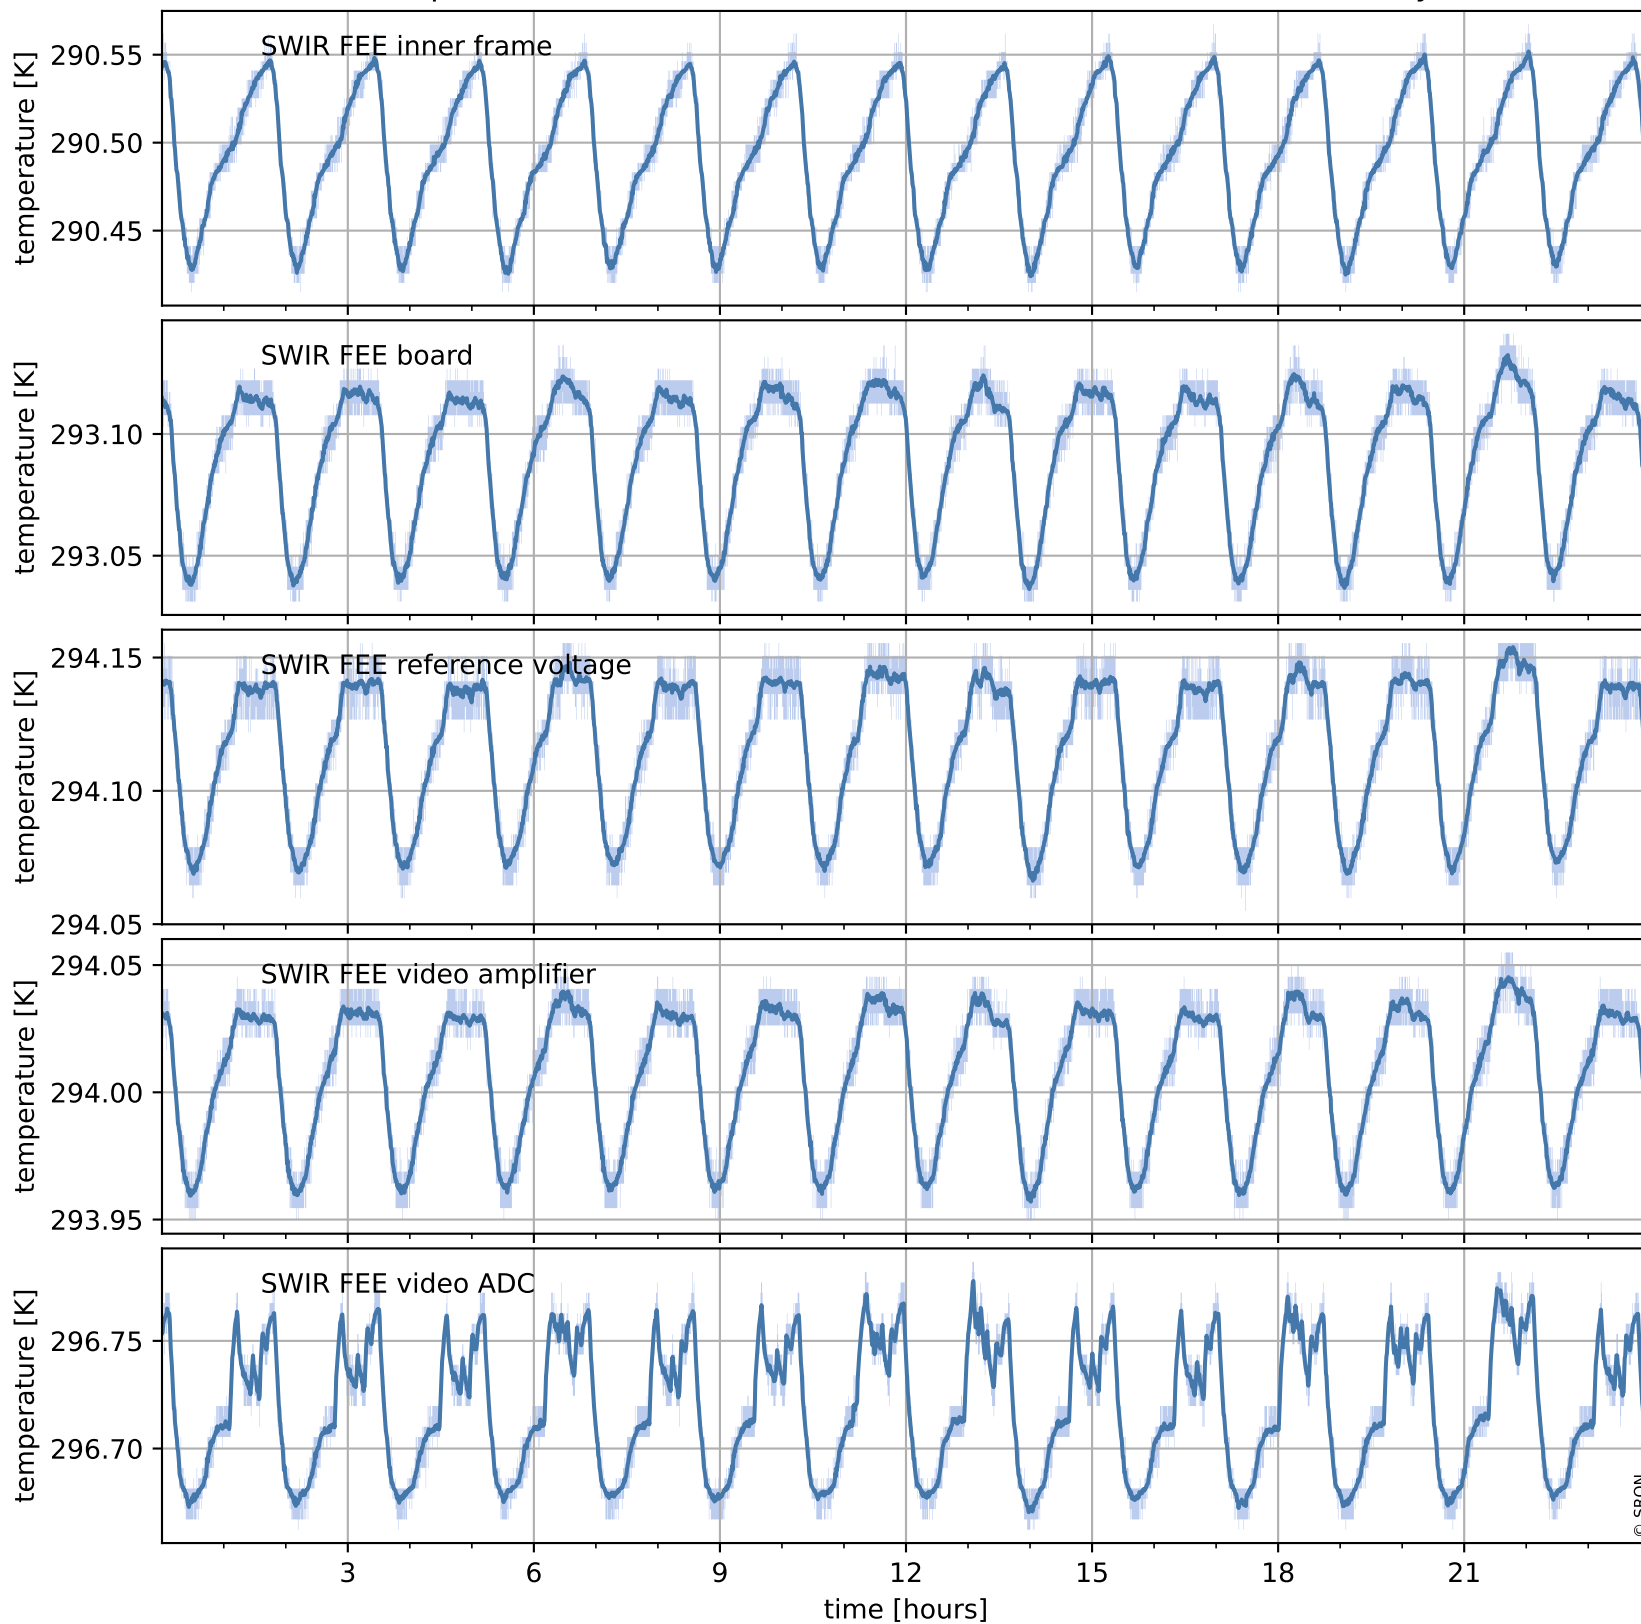

Tropomi SWIR housekeeping data

orbits : [9728, 9741]
coverage : 2019-08-30 / 2019-08-31
created : 2023-08-21T08:48:45

Temperature of sensors at the SWIR front-end electronics (one day)