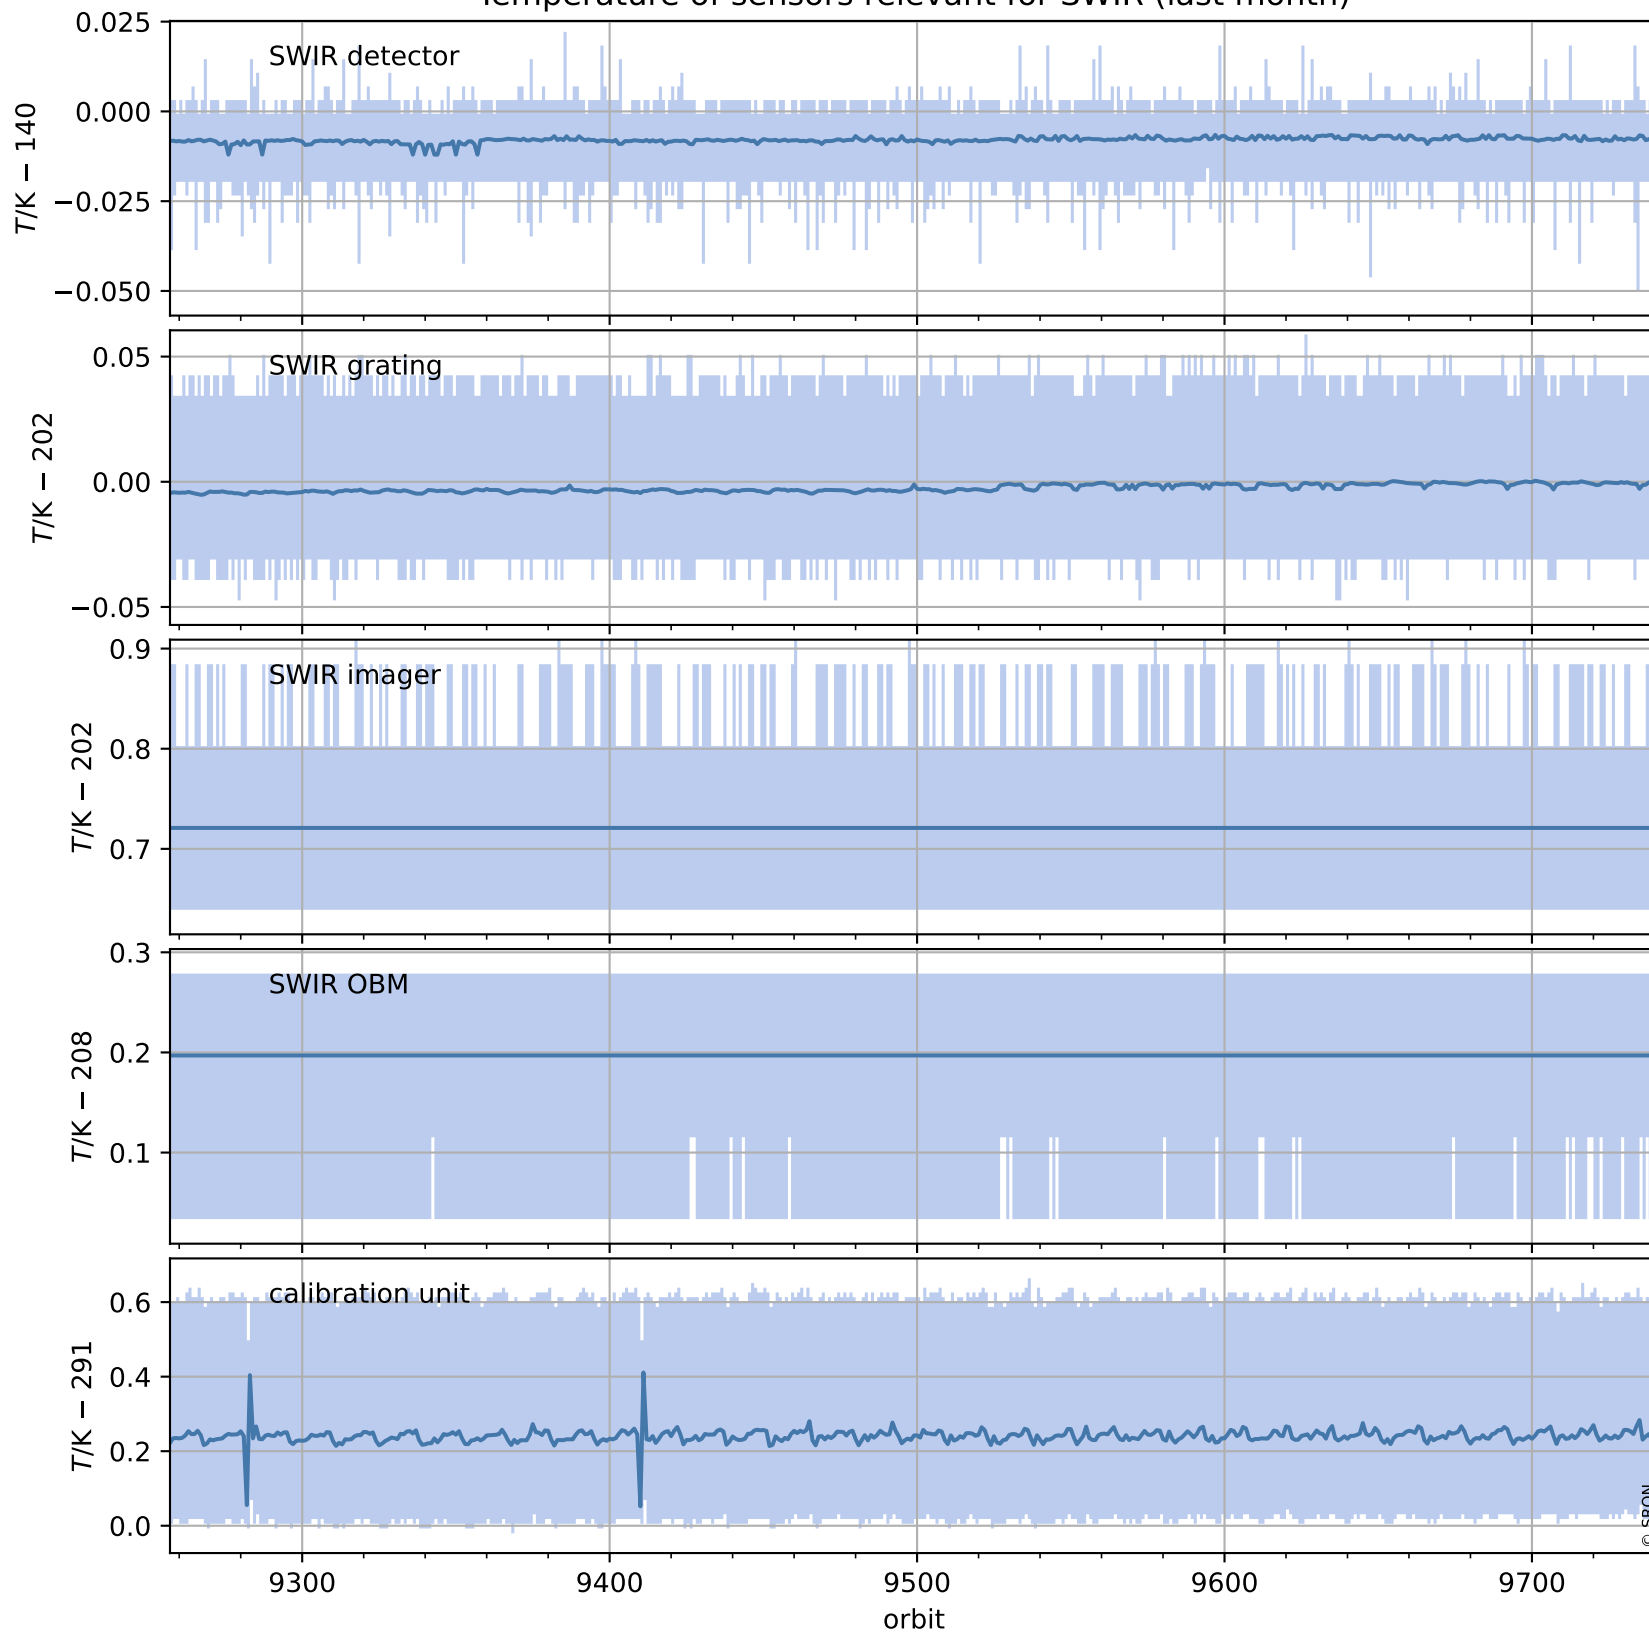

# Tropomi SWIR housekeeping data

orbits : [9728, 9741]  
coverage : 2019-08-30 / 2019-08-31  
created : 2023-08-21T08:48:43

## Temperature of sensors relevant for SWIR (one day)

# Tropomi SWIR housekeeping data

orbits : [9257, 9741]  
coverage : 2019-07-27 / 2019-08-31  
created : 2023-08-21T08:48:44

## Temperature of sensors relevant for SWIR (last month)