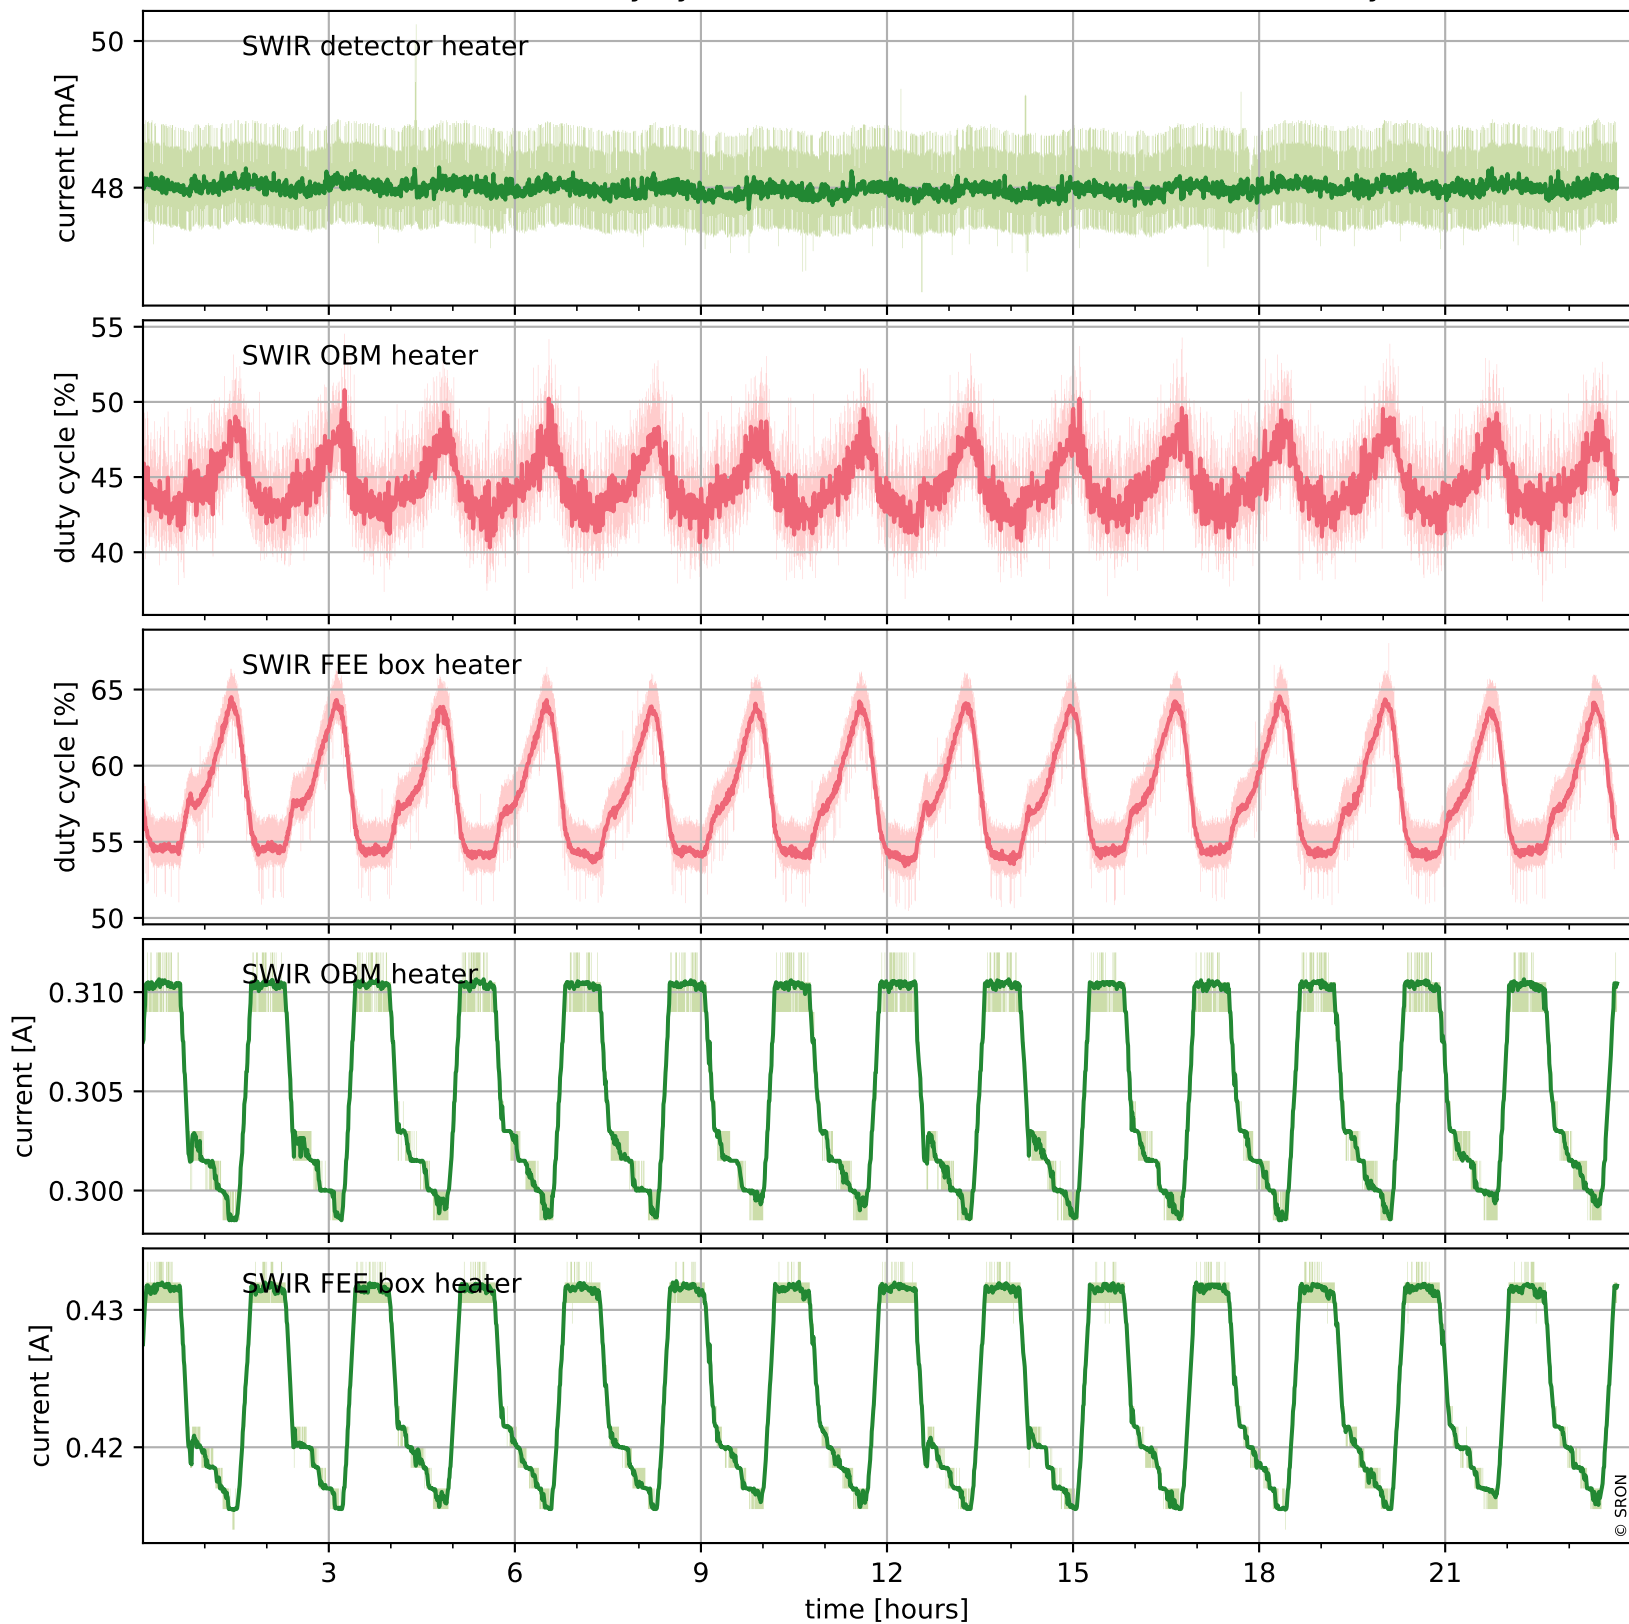

Tropomi SWIR housekeeping data

orbits : [9742, 9755]
coverage : 2019-08-31 / 2019-09-01
created : 2023-08-21T08:48:46

Temperature of sensors relevant for SWIR (one day)

Tropomi SWIR housekeeping data

orbits : [9271, 9755]
coverage : 2019-07-28 / 2019-09-01
created : 2023-08-21T08:48:46

Temperature of sensors relevant for SWIR (last month)

Tropomi SWIR housekeeping data

orbits : [9742, 9755]
coverage : 2019-08-31 / 2019-09-01
created : 2023-08-21T08:48:46

Current and duty cycle of 3 heaters relevant for SWIR (one day)

Tropomi SWIR housekeeping data

orbits : [9271, 9755]
coverage : 2019-07-28 / 2019-09-01
created : 2023-08-21T08:48:47

Current and duty cycle of 3 heaters relevant for SWIR (last month)

Tropomi SWIR housekeeping data