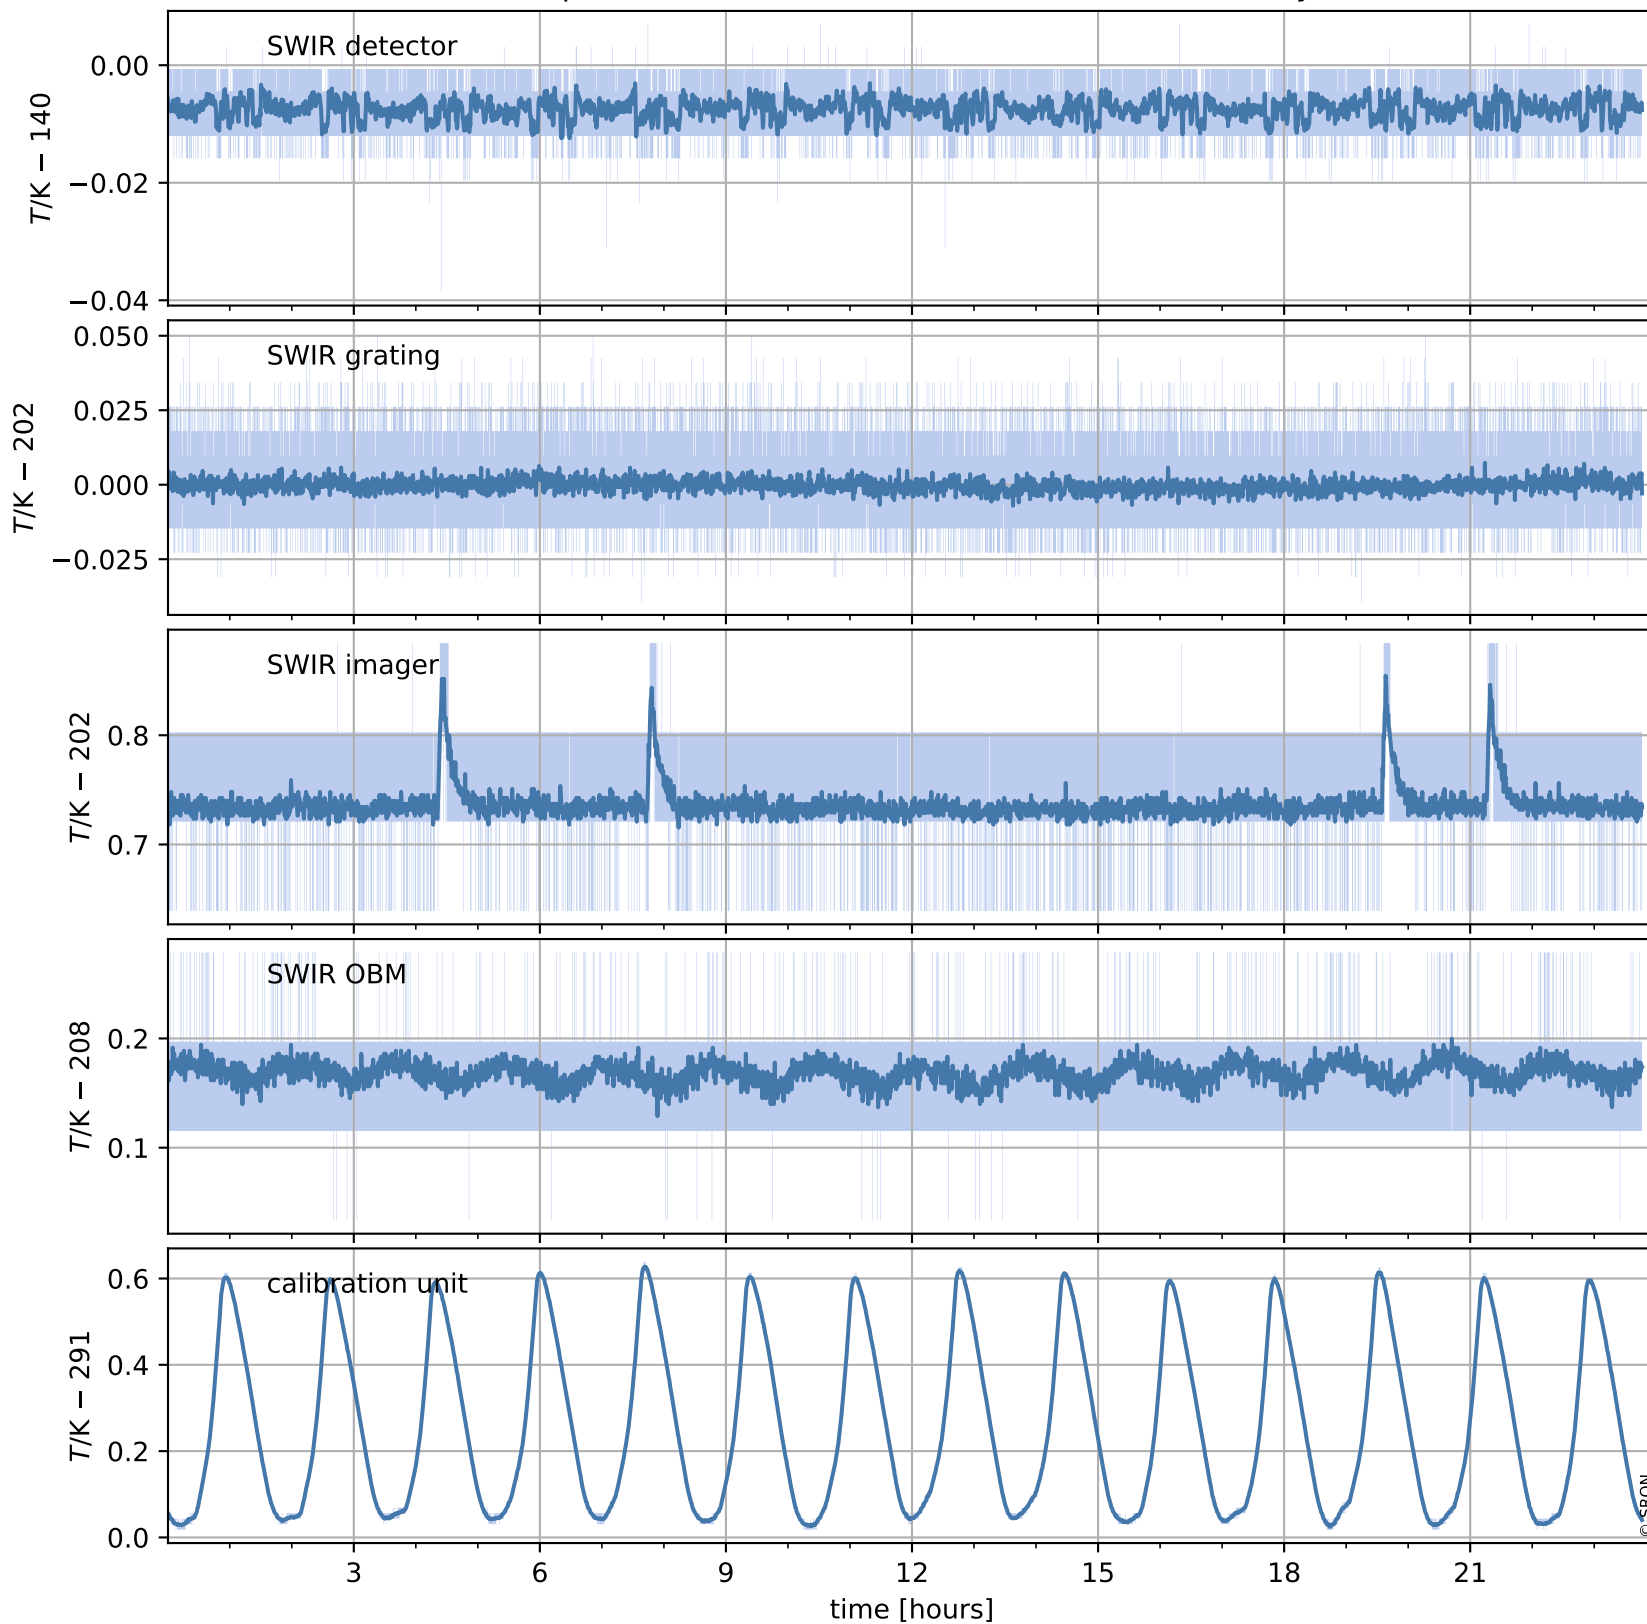

Tropomi SWIR housekeeping data

orbits : [9742, 9755]
coverage : 2019-08-31 / 2019-09-01
created : 2023-08-21T08:48:46

Temperature of sensors relevant for SWIR (one day)

Tropomi SWIR housekeeping data

orbits : [9271, 9755]
coverage : 2019-07-28 / 2019-09-01
created : 2023-08-21T08:48:46

Temperature of sensors relevant for SWIR (last month)

Tropomi SWIR housekeeping data

orbits : [9742, 9755]
coverage : 2019-08-31 / 2019-09-01
created : 2023-08-21T08:48:46

Current and duty cycle of 3 heaters relevant for SWIR (one day)

Tropomi SWIR housekeeping data

orbits : [9271, 9755]
coverage : 2019-07-28 / 2019-09-01
created : 2023-08-21T08:48:47

Current and duty cycle of 3 heaters relevant for SWIR (last month)

Tropomi SWIR housekeeping data

orbits : [9742, 9755]
coverage : 2019-08-31 / 2019-09-01
created : 2023-08-21T08:48:47

Temperature of sensors at the SWIR front-end electronics (one day)

Tropomi SWIR housekeeping data

orbits : [9271, 9755]
coverage : 2019-07-28 / 2019-09-01
created : 2023-08-21T08:48:47