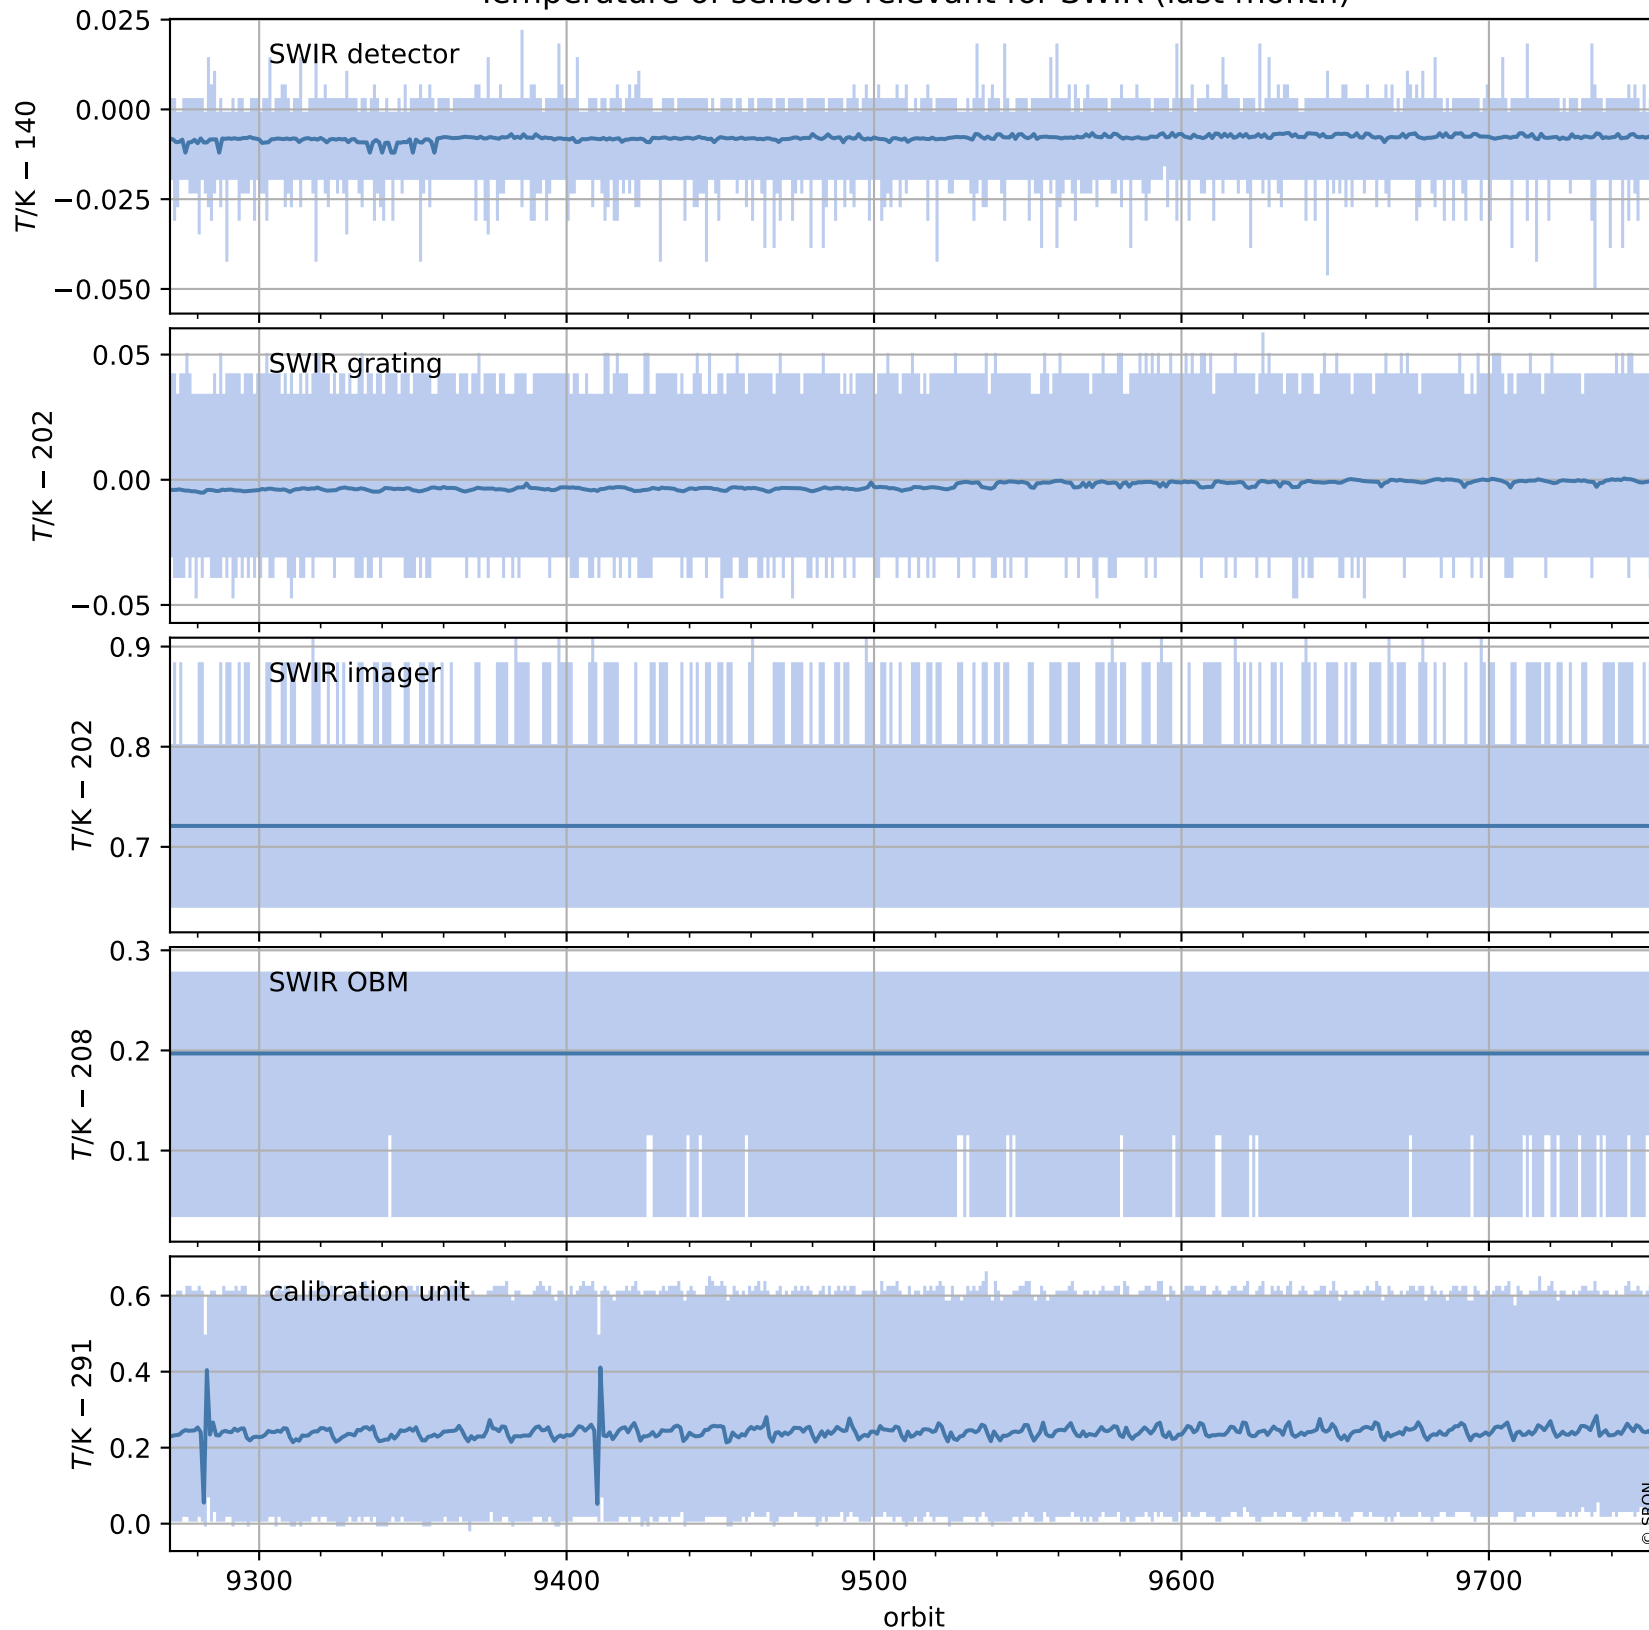

Tropomi SWIR housekeeping data

orbits : [9742, 9755]
coverage : 2019-08-31 / 2019-09-01
created : 2023-08-21T08:48:46

Temperature of sensors relevant for SWIR (one day)

Tropomi SWIR housekeeping data

orbits : [9271, 9755]
coverage : 2019-07-28 / 2019-09-01
created : 2023-08-21T08:48:46

Temperature of sensors relevant for SWIR (last month)

Tropomi SWIR housekeeping data

orbits : [9742, 9755]
coverage : 2019-08-31 / 2019-09-01
created : 2023-08-21T08:48:46

Current and duty cycle of 3 heaters relevant for SWIR (one day)

Tropomi SWIR housekeeping data

orbits : [9271, 9755]
coverage : 2019-07-28 / 2019-09-01
created : 2023-08-21T08:48:47

Current and duty cycle of 3 heaters relevant for SWIR (last month)

Tropomi SWIR housekeeping data

orbits : [9742, 9755]
coverage : 2019-08-31 / 2019-09-01
created : 2023-08-21T08:48:47

Temperature of sensors at the SWIR front-end electronics (one day)

Tropomi SWIR housekeeping data

orbits : [9271, 9755]
coverage : 2019-07-28 / 2019-09-01
created : 2023-08-21T08:48:47