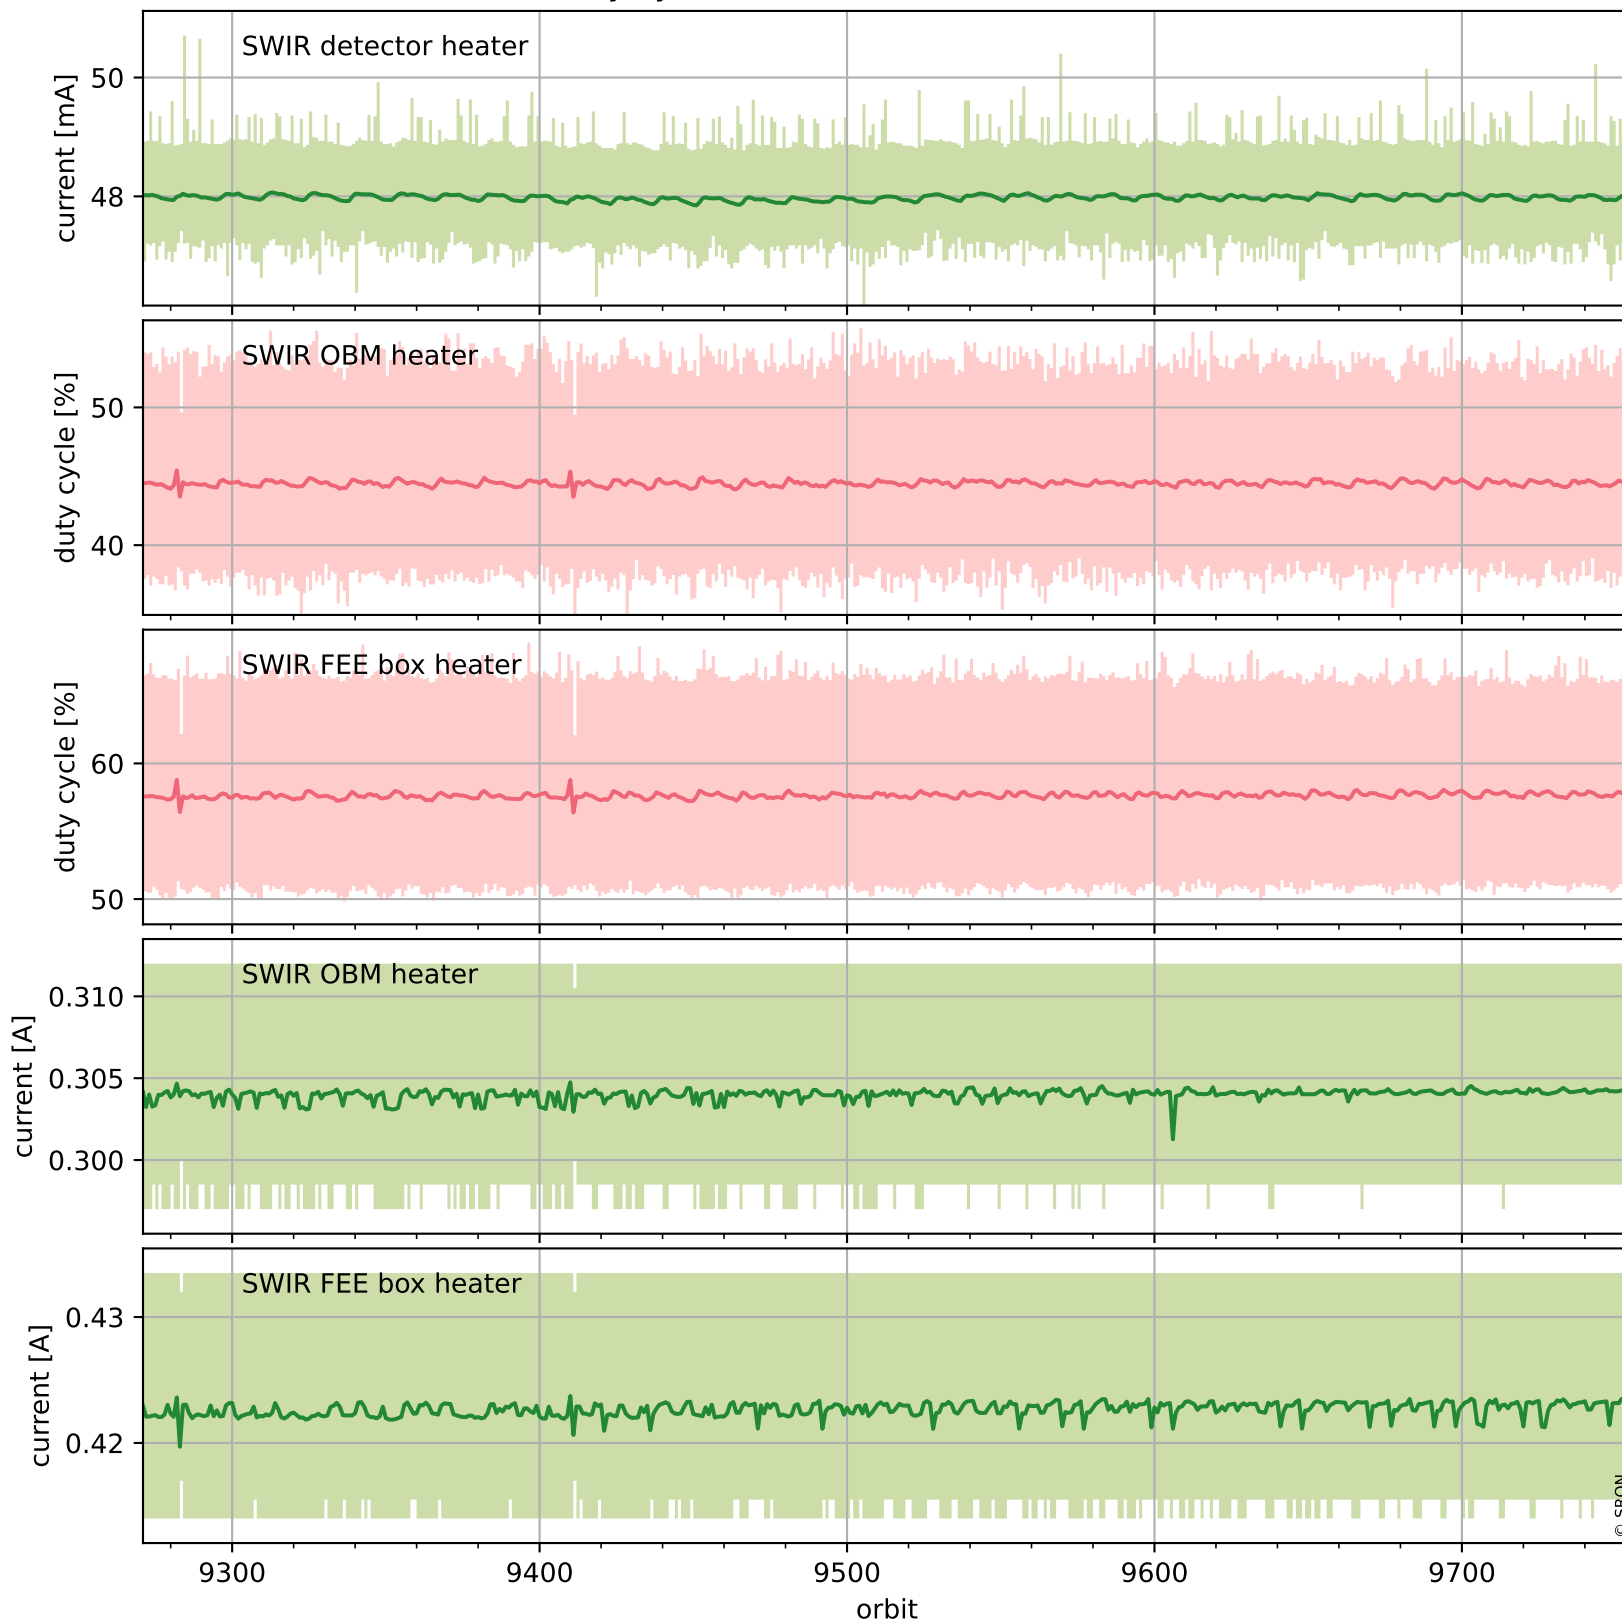

Tropomi SWIR housekeeping data

orbits : [9742, 9755]
coverage : 2019-08-31 / 2019-09-01
created : 2023-08-21T08:48:46

Temperature of sensors relevant for SWIR (one day)

Tropomi SWIR housekeeping data

orbits : [9271, 9755]
coverage : 2019-07-28 / 2019-09-01
created : 2023-08-21T08:48:46

Temperature of sensors relevant for SWIR (last month)

Tropomi SWIR housekeeping data

orbits : [9742, 9755]
coverage : 2019-08-31 / 2019-09-01
created : 2023-08-21T08:48:46

Current and duty cycle of 3 heaters relevant for SWIR (one day)

Tropomi SWIR housekeeping data

orbits : [9271, 9755]
coverage : 2019-07-28 / 2019-09-01
created : 2023-08-21T08:48:47

Current and duty cycle of 3 heaters relevant for SWIR (last month)

Tropomi SWIR housekeeping data

orbits : [9742, 9755]
coverage : 2019-08-31 / 2019-09-01
created : 2023-08-21T08:48:47

Temperature of sensors at the SWIR front-end electronics (one day)

Tropomi SWIR housekeeping data

orbits : [9271, 9755]
coverage : 2019-07-28 / 2019-09-01
created : 2023-08-21T08:48:47