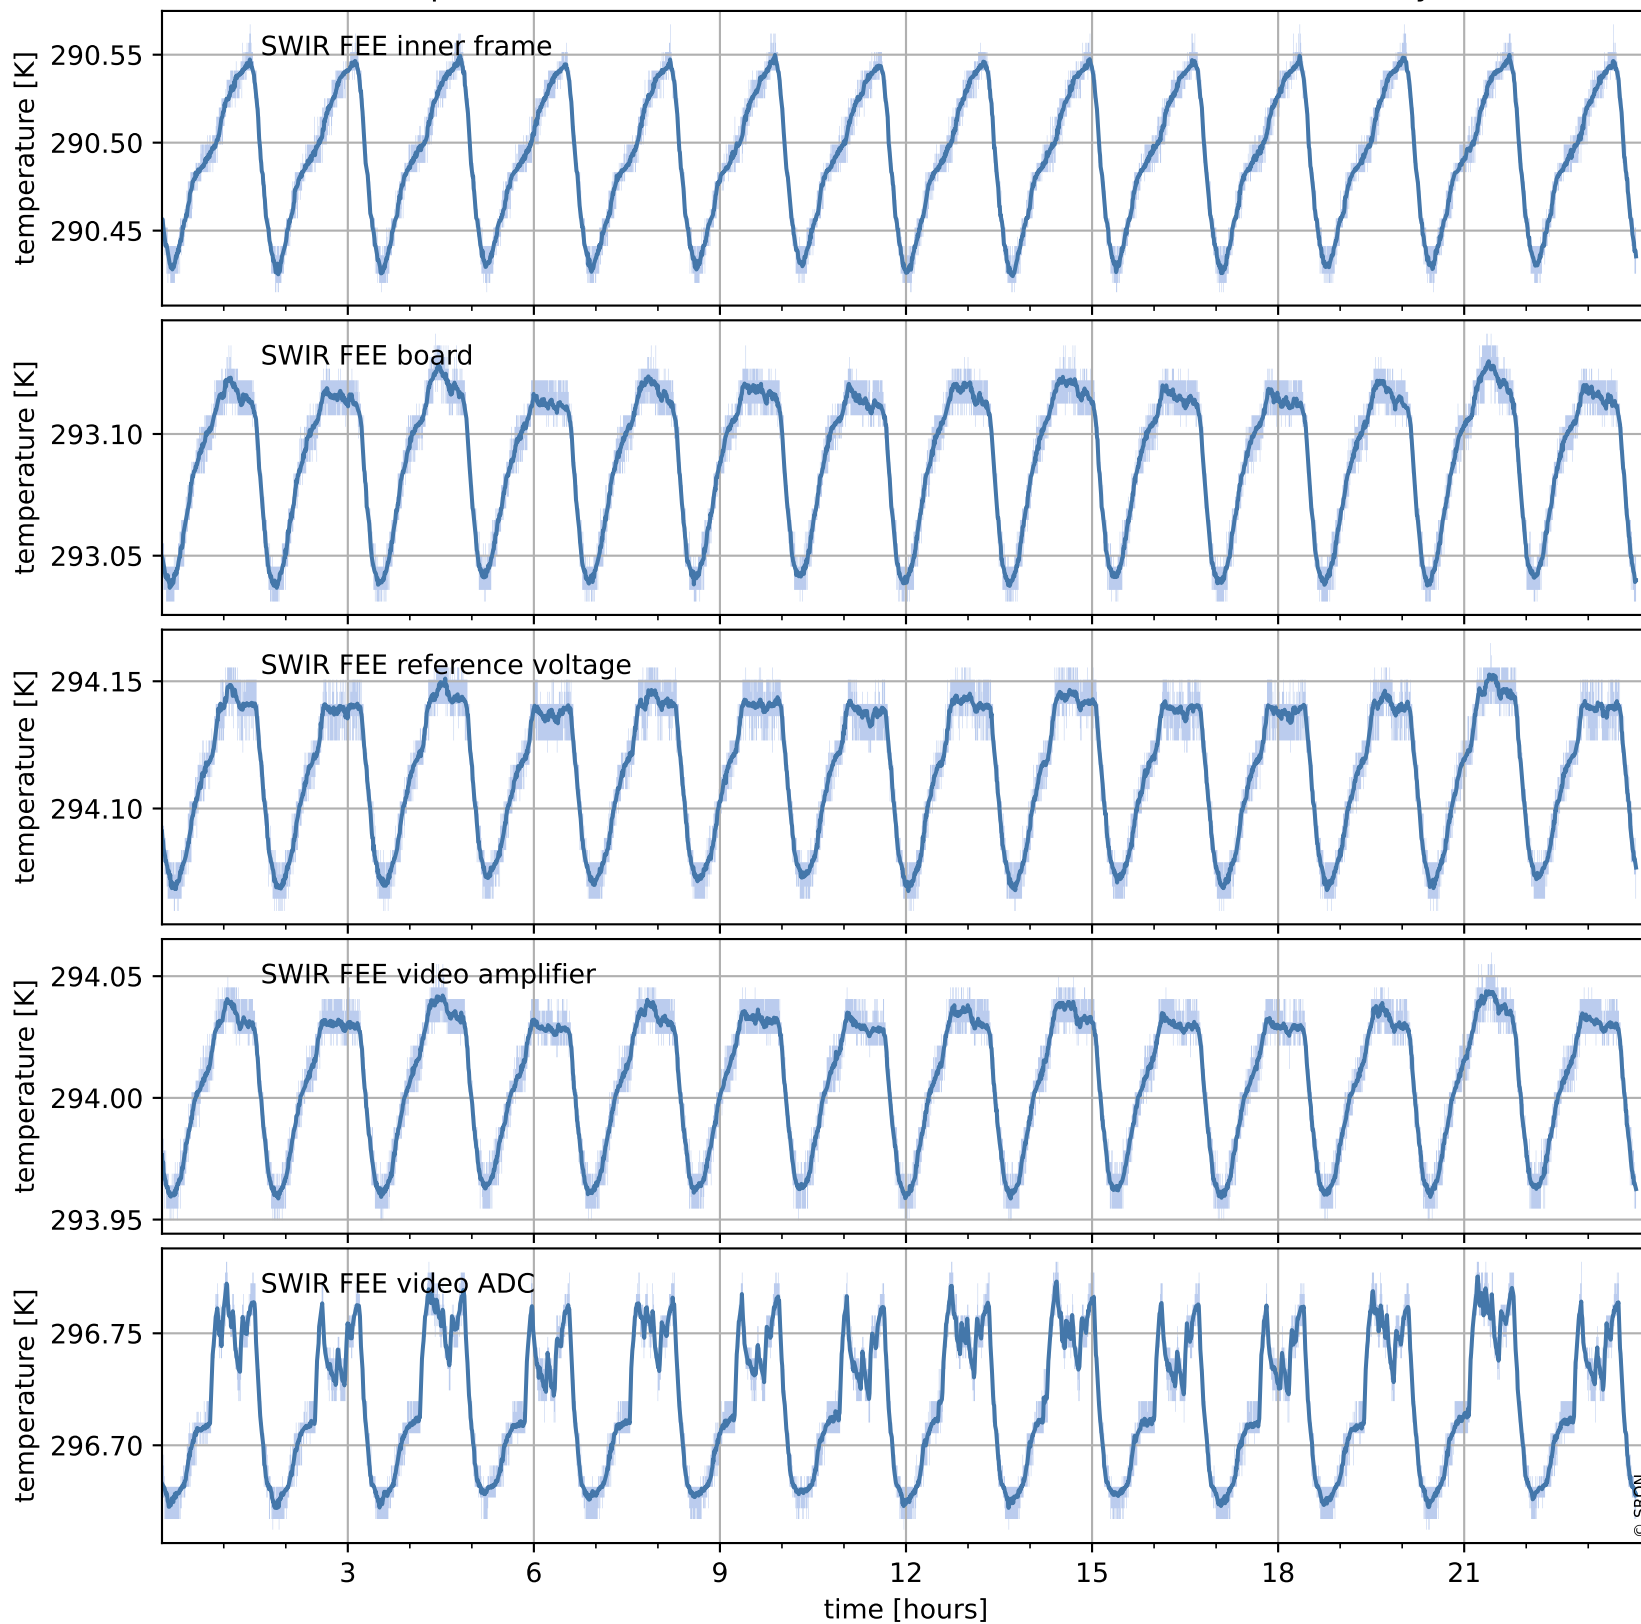

Tropomi SWIR housekeeping data

orbits : [9742, 9755]
coverage : 2019-08-31 / 2019-09-01
created : 2023-08-21T08:48:46

Temperature of sensors relevant for SWIR (one day)

Tropomi SWIR housekeeping data

orbits : [9271, 9755]
coverage : 2019-07-28 / 2019-09-01
created : 2023-08-21T08:48:46

Temperature of sensors relevant for SWIR (last month)

Tropomi SWIR housekeeping data

orbits : [9742, 9755]
coverage : 2019-08-31 / 2019-09-01
created : 2023-08-21T08:48:46

Current and duty cycle of 3 heaters relevant for SWIR (one day)

Tropomi SWIR housekeeping data

orbits : [9271, 9755]
coverage : 2019-07-28 / 2019-09-01
created : 2023-08-21T08:48:47

Current and duty cycle of 3 heaters relevant for SWIR (last month)

Tropomi SWIR housekeeping data

orbits : [9742, 9755]
coverage : 2019-08-31 / 2019-09-01
created : 2023-08-21T08:48:47

Temperature of sensors at the SWIR front-end electronics (one day)

Tropomi SWIR housekeeping data

orbits : [9271, 9755]
coverage : 2019-07-28 / 2019-09-01
created : 2023-08-21T08:48:47