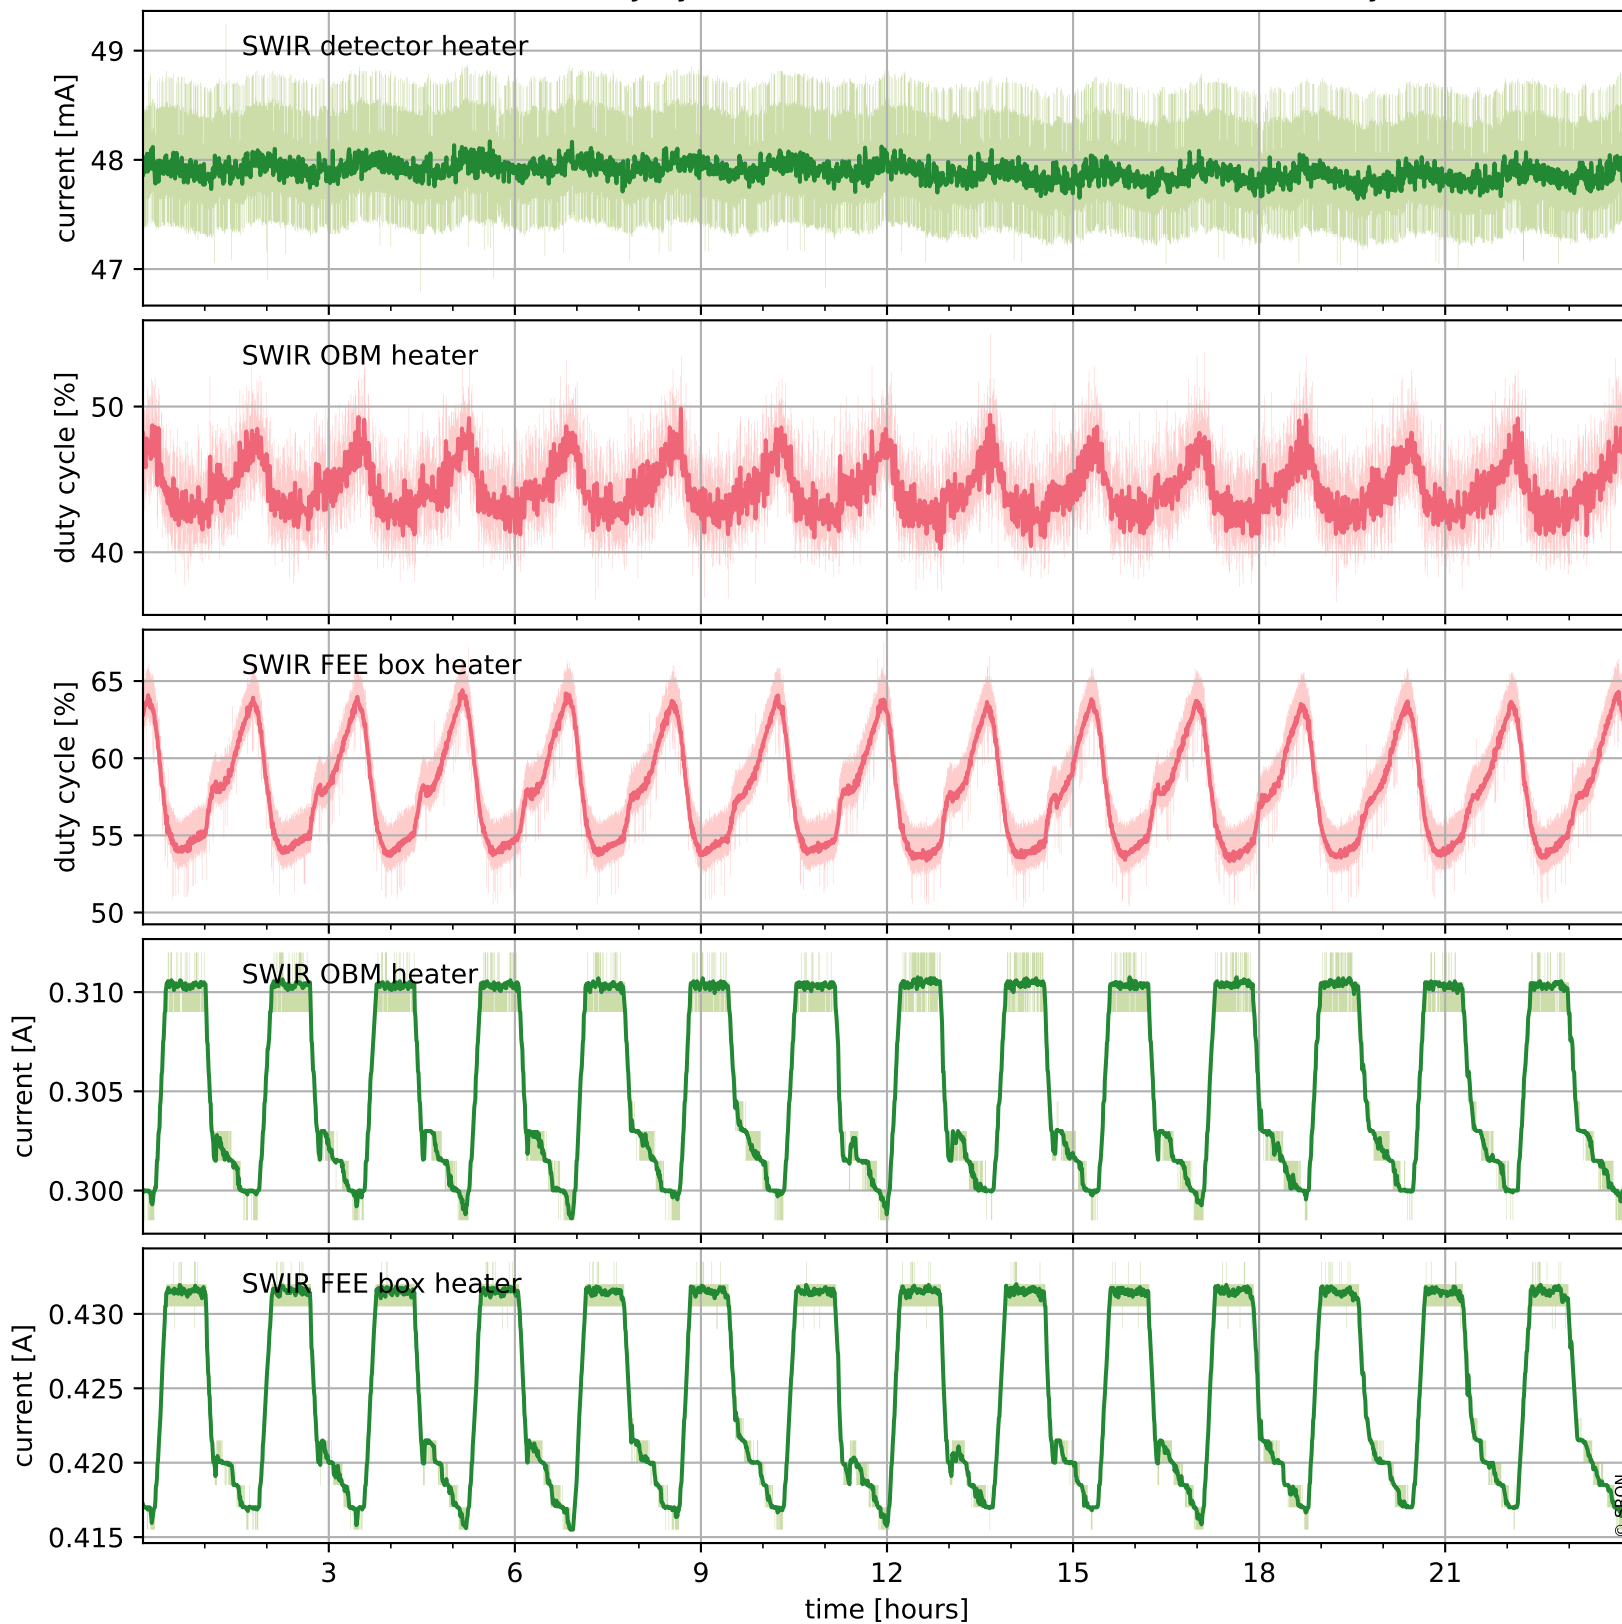

Tropomi SWIR housekeeping data

orbits : [10253, 10266]
coverage : 2019-10-06 / 2019-10-07
created : 2023-08-21T08:50:09

Temperature of sensors relevant for SWIR (one day)

Tropomi SWIR housekeeping data

orbits : [9782, 10266]
coverage : 2019-09-02 / 2019-10-07
created : 2023-08-21T08:50:10

Temperature of sensors relevant for SWIR (last month)

Tropomi SWIR housekeeping data

orbits : [10253, 10266]
coverage : 2019-10-06 / 2019-10-07
created : 2023-08-21T08:50:10

Current and duty cycle of 3 heaters relevant for SWIR (one day)

Tropomi SWIR housekeeping data

orbits : [9782, 10266]
coverage : 2019-09-02 / 2019-10-07
created : 2023-08-21T08:50:10

Current and duty cycle of 3 heaters relevant for SWIR (last month)

Tropomi SWIR housekeeping data