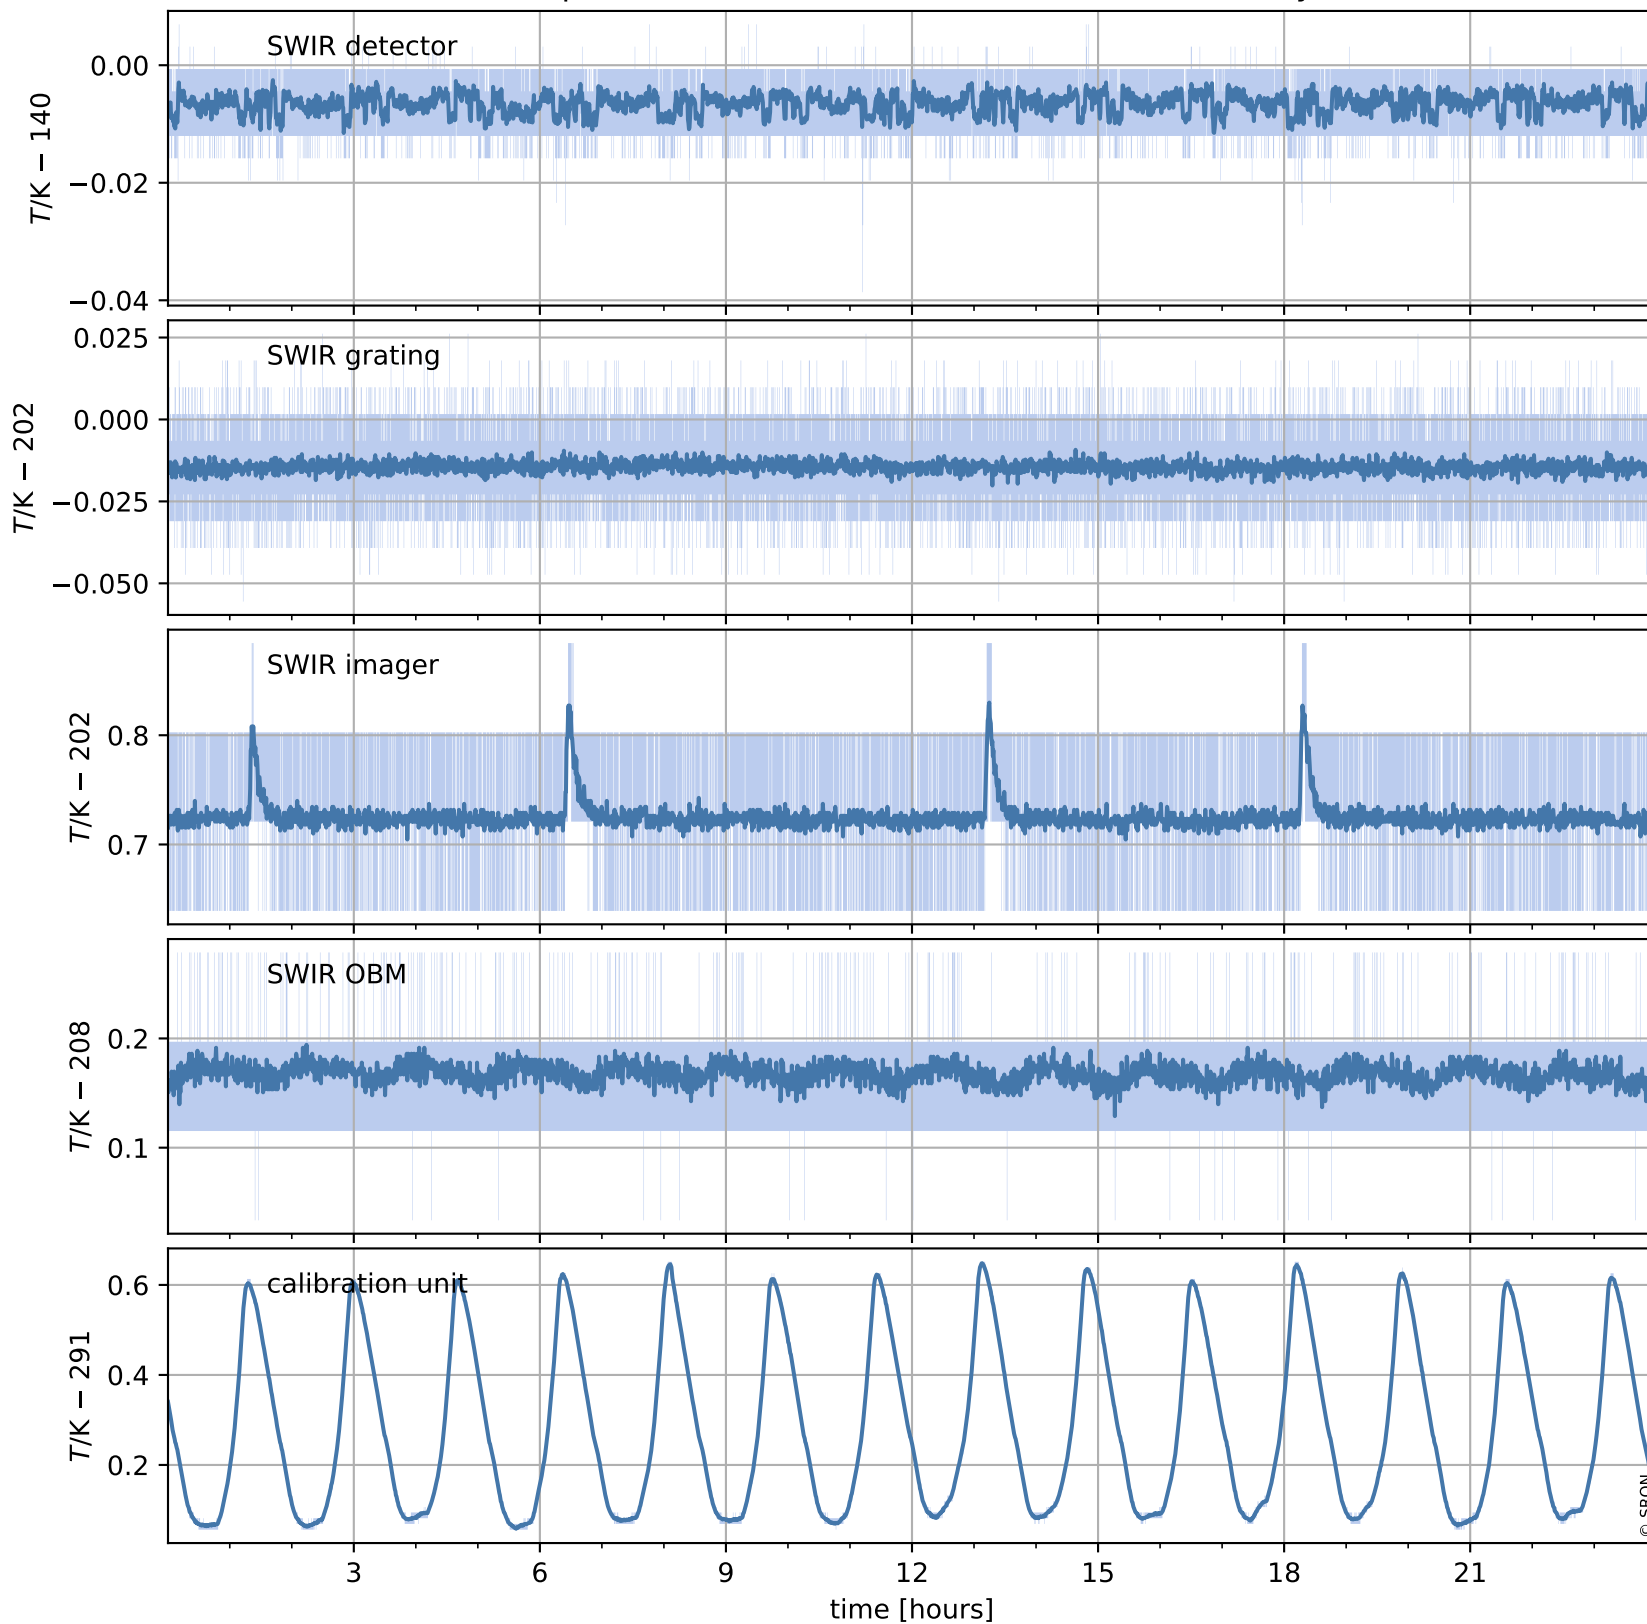

Tropomi SWIR housekeeping data

orbits : [10253, 10266]
coverage : 2019-10-06 / 2019-10-07
created : 2023-08-21T08:50:09

Temperature of sensors relevant for SWIR (one day)

Tropomi SWIR housekeeping data

orbits : [9782, 10266]
coverage : 2019-09-02 / 2019-10-07
created : 2023-08-21T08:50:10

Temperature of sensors relevant for SWIR (last month)

Tropomi SWIR housekeeping data

orbits : [10253, 10266]
coverage : 2019-10-06 / 2019-10-07
created : 2023-08-21T08:50:10

Current and duty cycle of 3 heaters relevant for SWIR (one day)

Tropomi SWIR housekeeping data

orbits : [9782, 10266]
coverage : 2019-09-02 / 2019-10-07
created : 2023-08-21T08:50:10

Current and duty cycle of 3 heaters relevant for SWIR (last month)

Tropomi SWIR housekeeping data