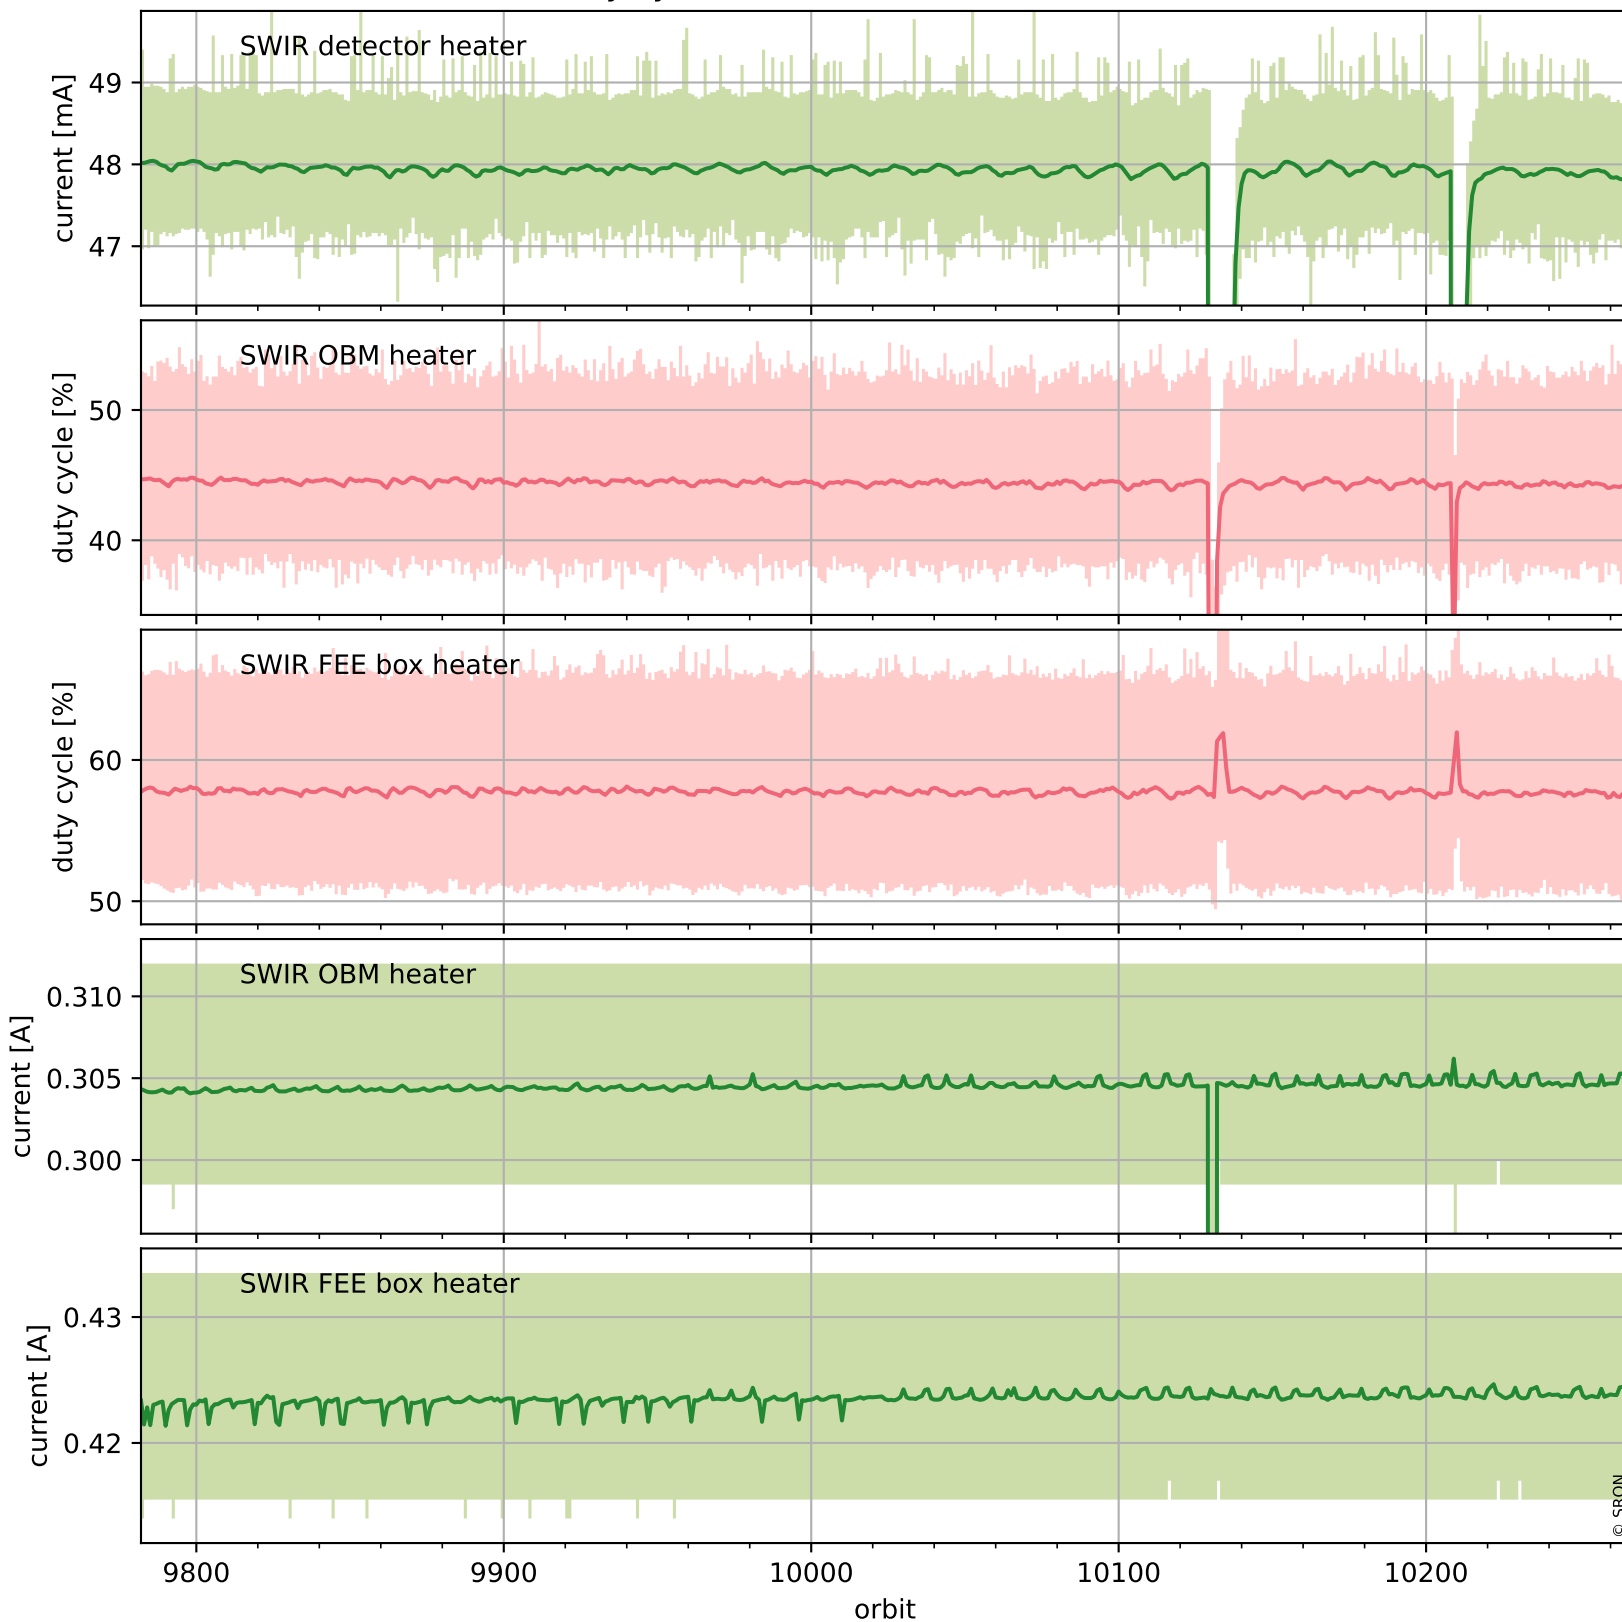

Tropomi SWIR housekeeping data

orbits : [10253, 10266]
coverage : 2019-10-06 / 2019-10-07
created : 2023-08-21T08:50:09

Temperature of sensors relevant for SWIR (one day)

Tropomi SWIR housekeeping data

orbits : [9782, 10266]
coverage : 2019-09-02 / 2019-10-07
created : 2023-08-21T08:50:10

Temperature of sensors relevant for SWIR (last month)

Tropomi SWIR housekeeping data

orbits : [10253, 10266]
coverage : 2019-10-06 / 2019-10-07
created : 2023-08-21T08:50:10

Current and duty cycle of 3 heaters relevant for SWIR (one day)

Tropomi SWIR housekeeping data

orbits : [9782, 10266]
coverage : 2019-09-02 / 2019-10-07
created : 2023-08-21T08:50:10

Current and duty cycle of 3 heaters relevant for SWIR (last month)

Tropomi SWIR housekeeping data

orbits : [10253, 10266]
coverage : 2019-10-06 / 2019-10-07
created : 2023-08-21T08:50:11

Temperature of sensors at the SWIR front-end electronics (one day)

Tropomi SWIR housekeeping data

orbits : [9782, 10266]
coverage : 2019-09-02 / 2019-10-07
created : 2023-08-21T08:50:11