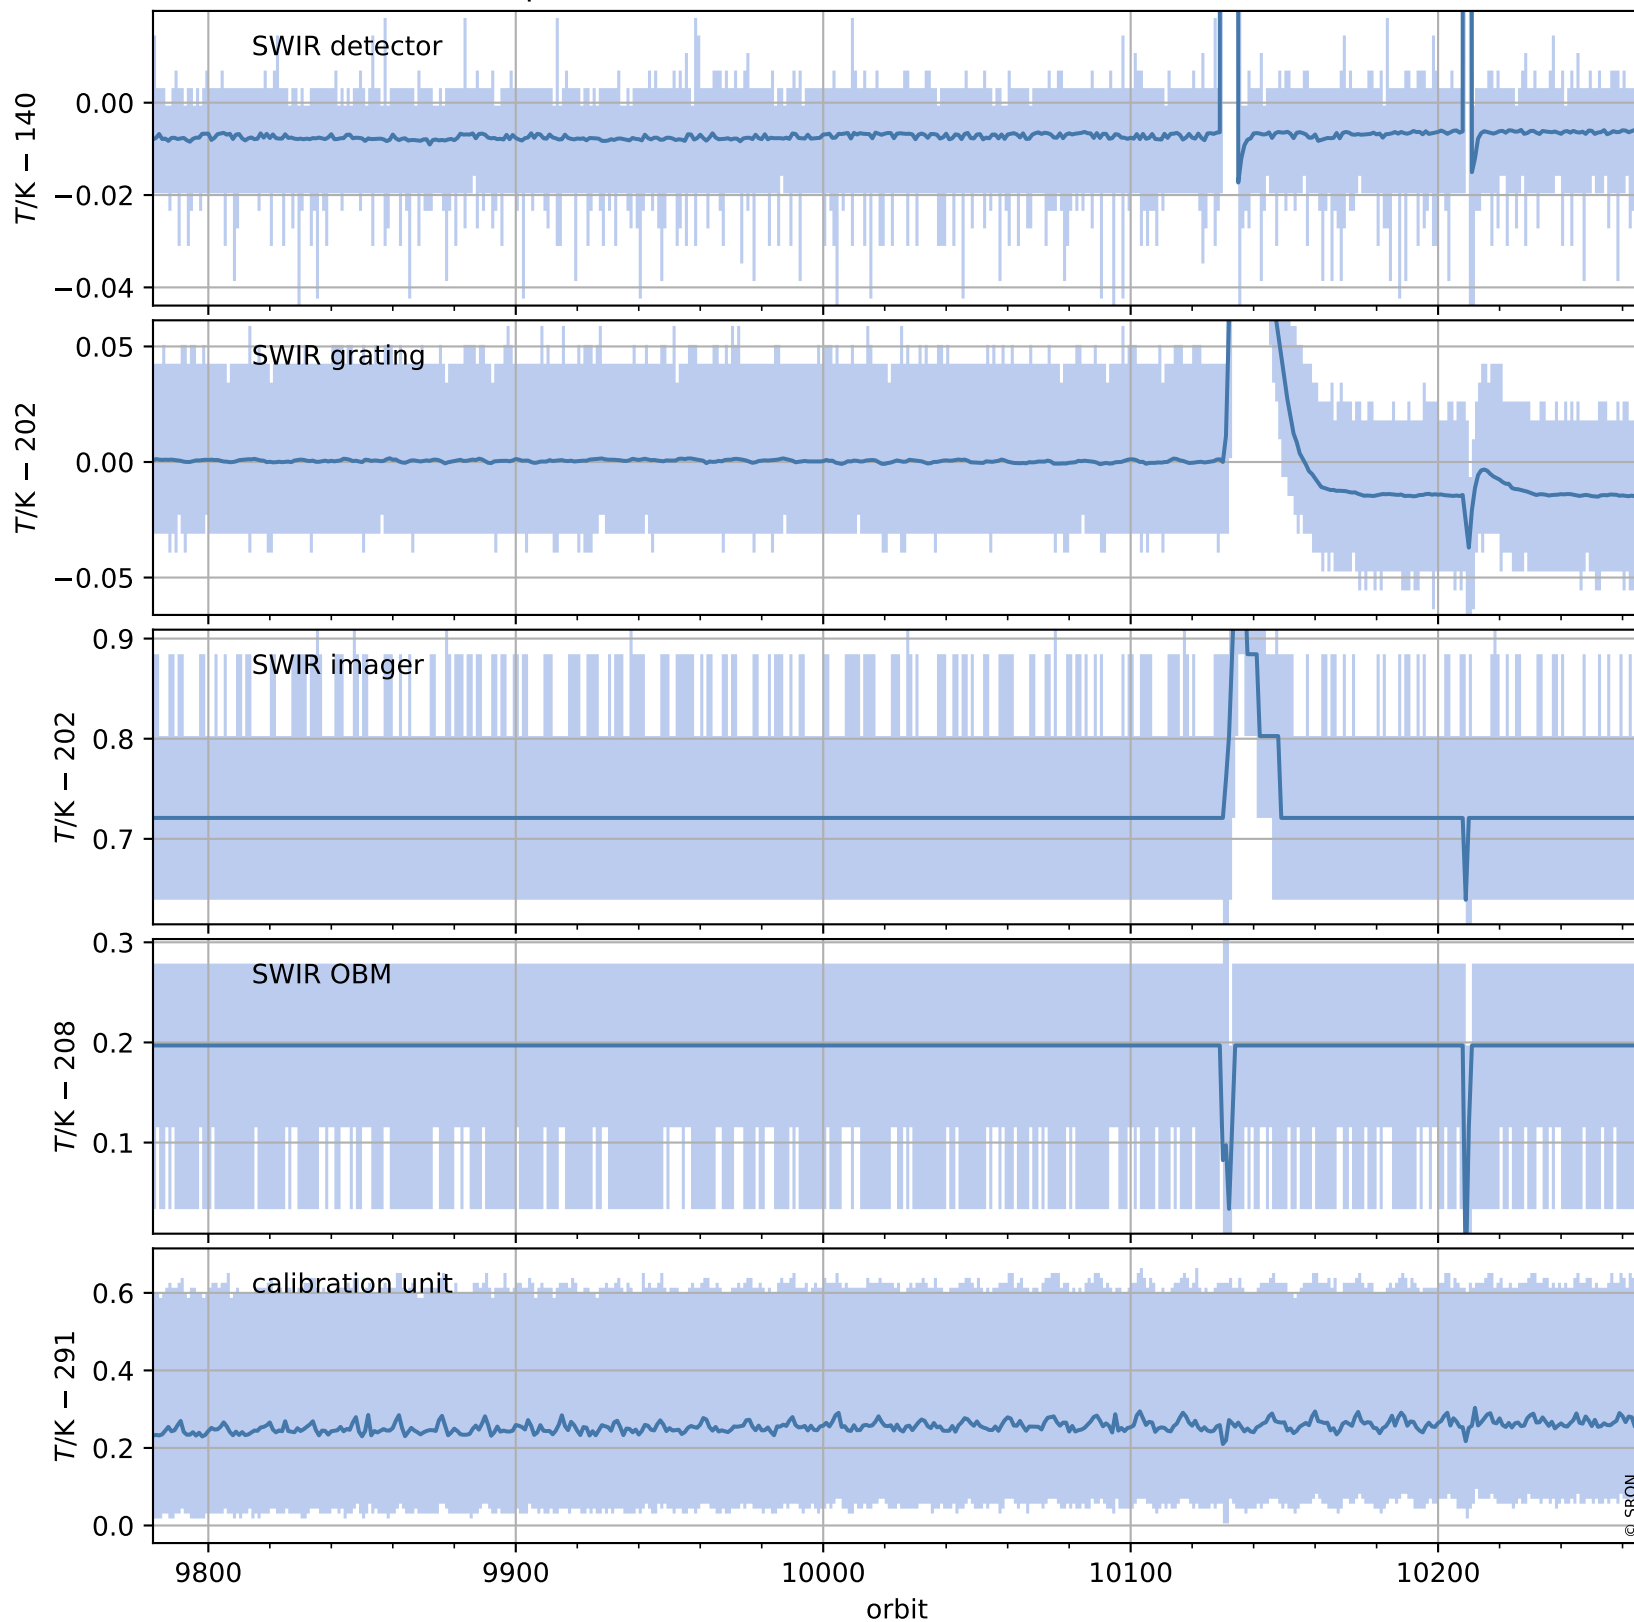

Tropomi SWIR housekeeping data

orbits : [10253, 10266]
coverage : 2019-10-06 / 2019-10-07
created : 2023-08-21T08:50:09

Temperature of sensors relevant for SWIR (one day)

Tropomi SWIR housekeeping data

orbits : [9782, 10266]
coverage : 2019-09-02 / 2019-10-07
created : 2023-08-21T08:50:10

Temperature of sensors relevant for SWIR (last month)

Tropomi SWIR housekeeping data

orbits : [10253, 10266]
coverage : 2019-10-06 / 2019-10-07
created : 2023-08-21T08:50:10

Current and duty cycle of 3 heaters relevant for SWIR (one day)

Tropomi SWIR housekeeping data

orbits : [9782, 10266]
coverage : 2019-09-02 / 2019-10-07
created : 2023-08-21T08:50:10

Current and duty cycle of 3 heaters relevant for SWIR (last month)

Tropomi SWIR housekeeping data

orbits : [10253, 10266]
coverage : 2019-10-06 / 2019-10-07
created : 2023-08-21T08:50:11

Temperature of sensors at the SWIR front-end electronics (one day)

Tropomi SWIR housekeeping data

orbits : [9782, 10266]
coverage : 2019-09-02 / 2019-10-07
created : 2023-08-21T08:50:11