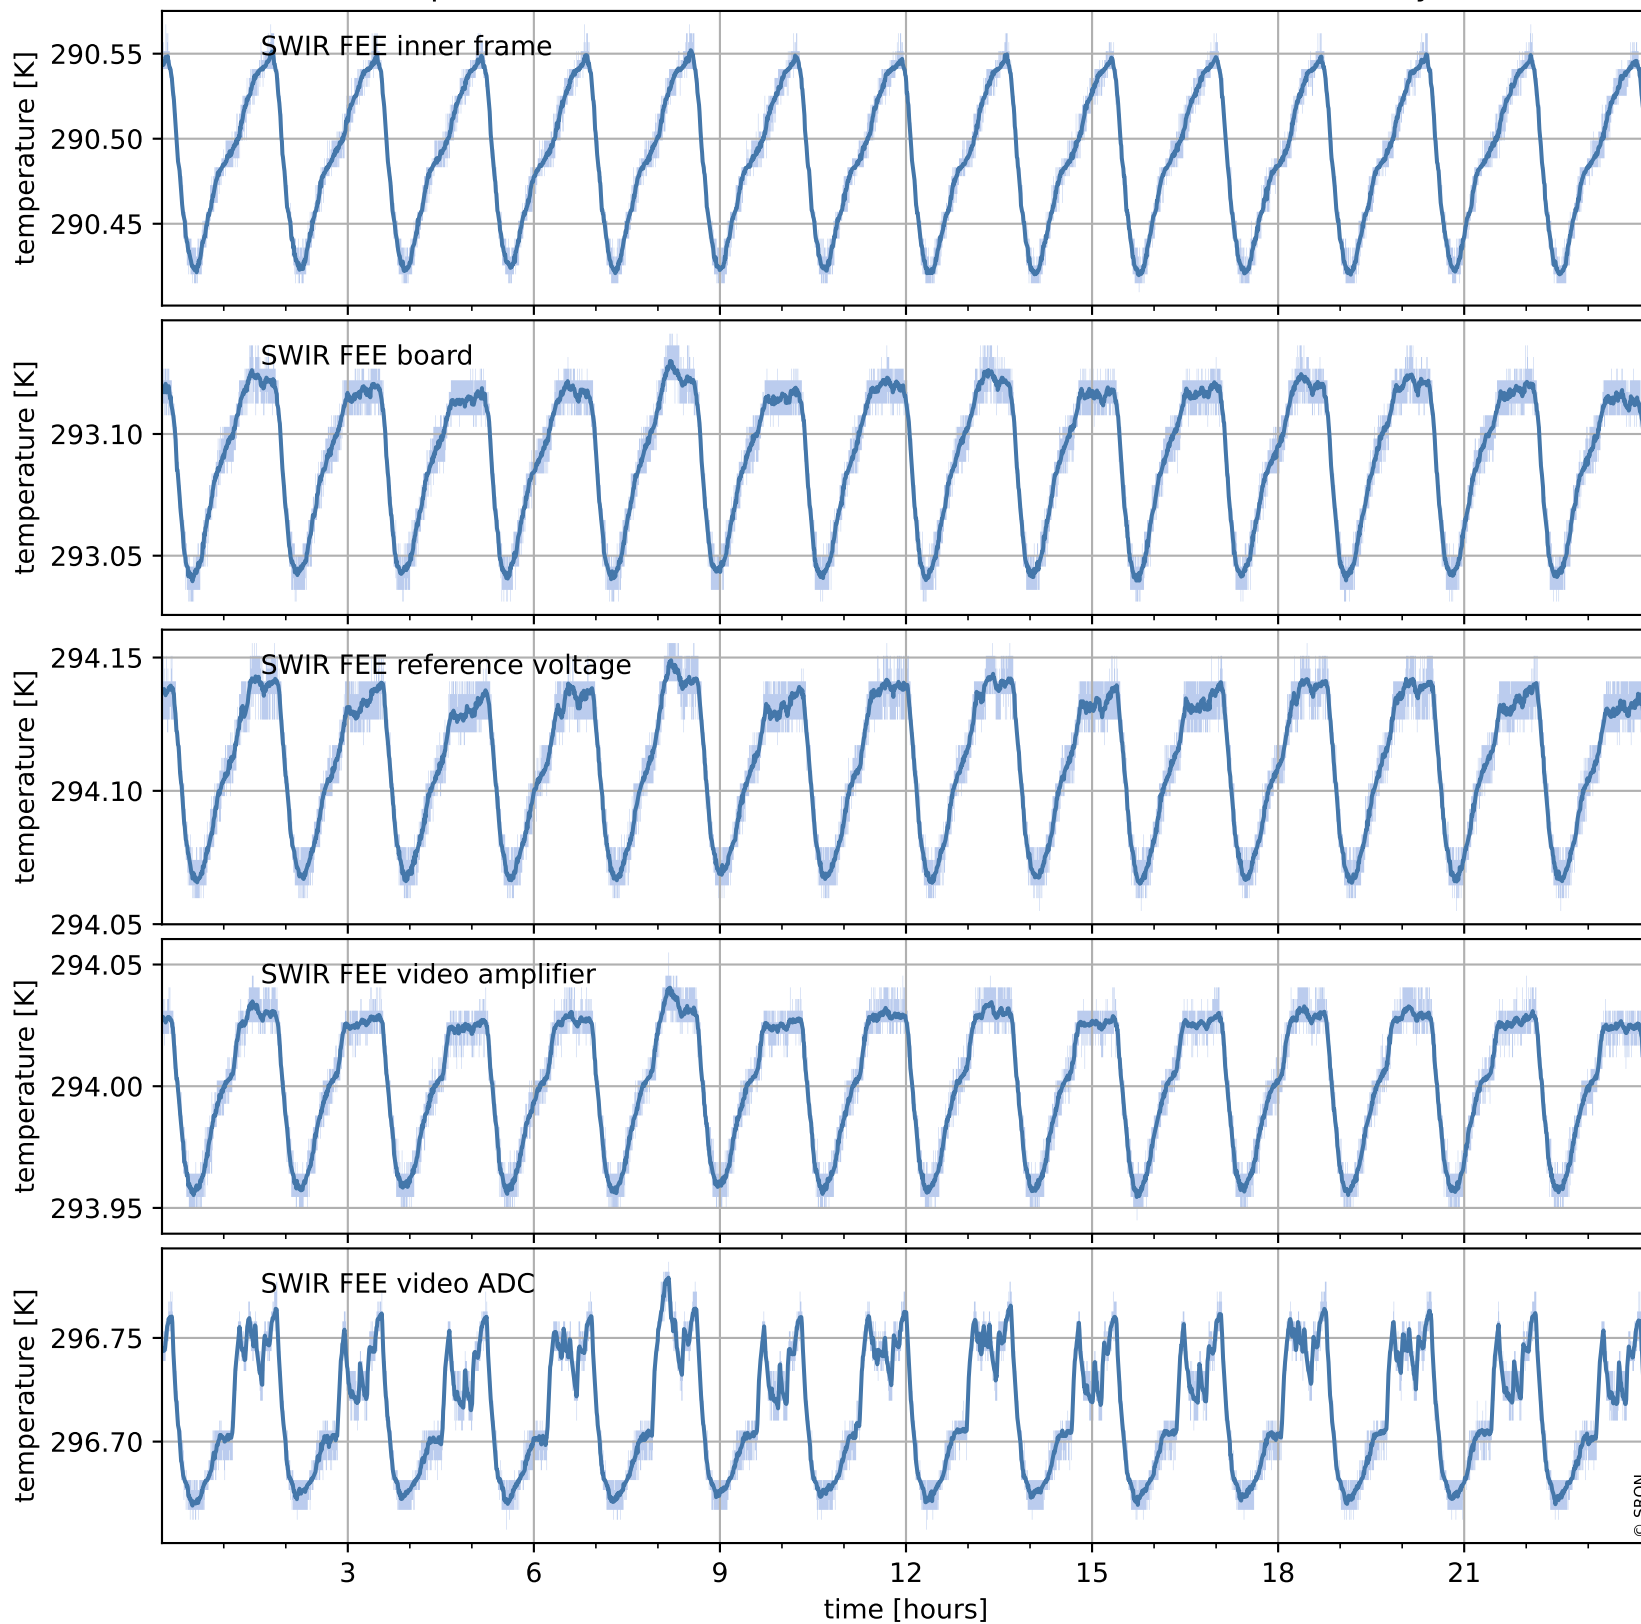

Tropomi SWIR housekeeping data

orbits : [10253, 10266]
coverage : 2019-10-06 / 2019-10-07
created : 2023-08-21T08:50:11

Temperature of sensors at the SWIR front-end electronics (one day)