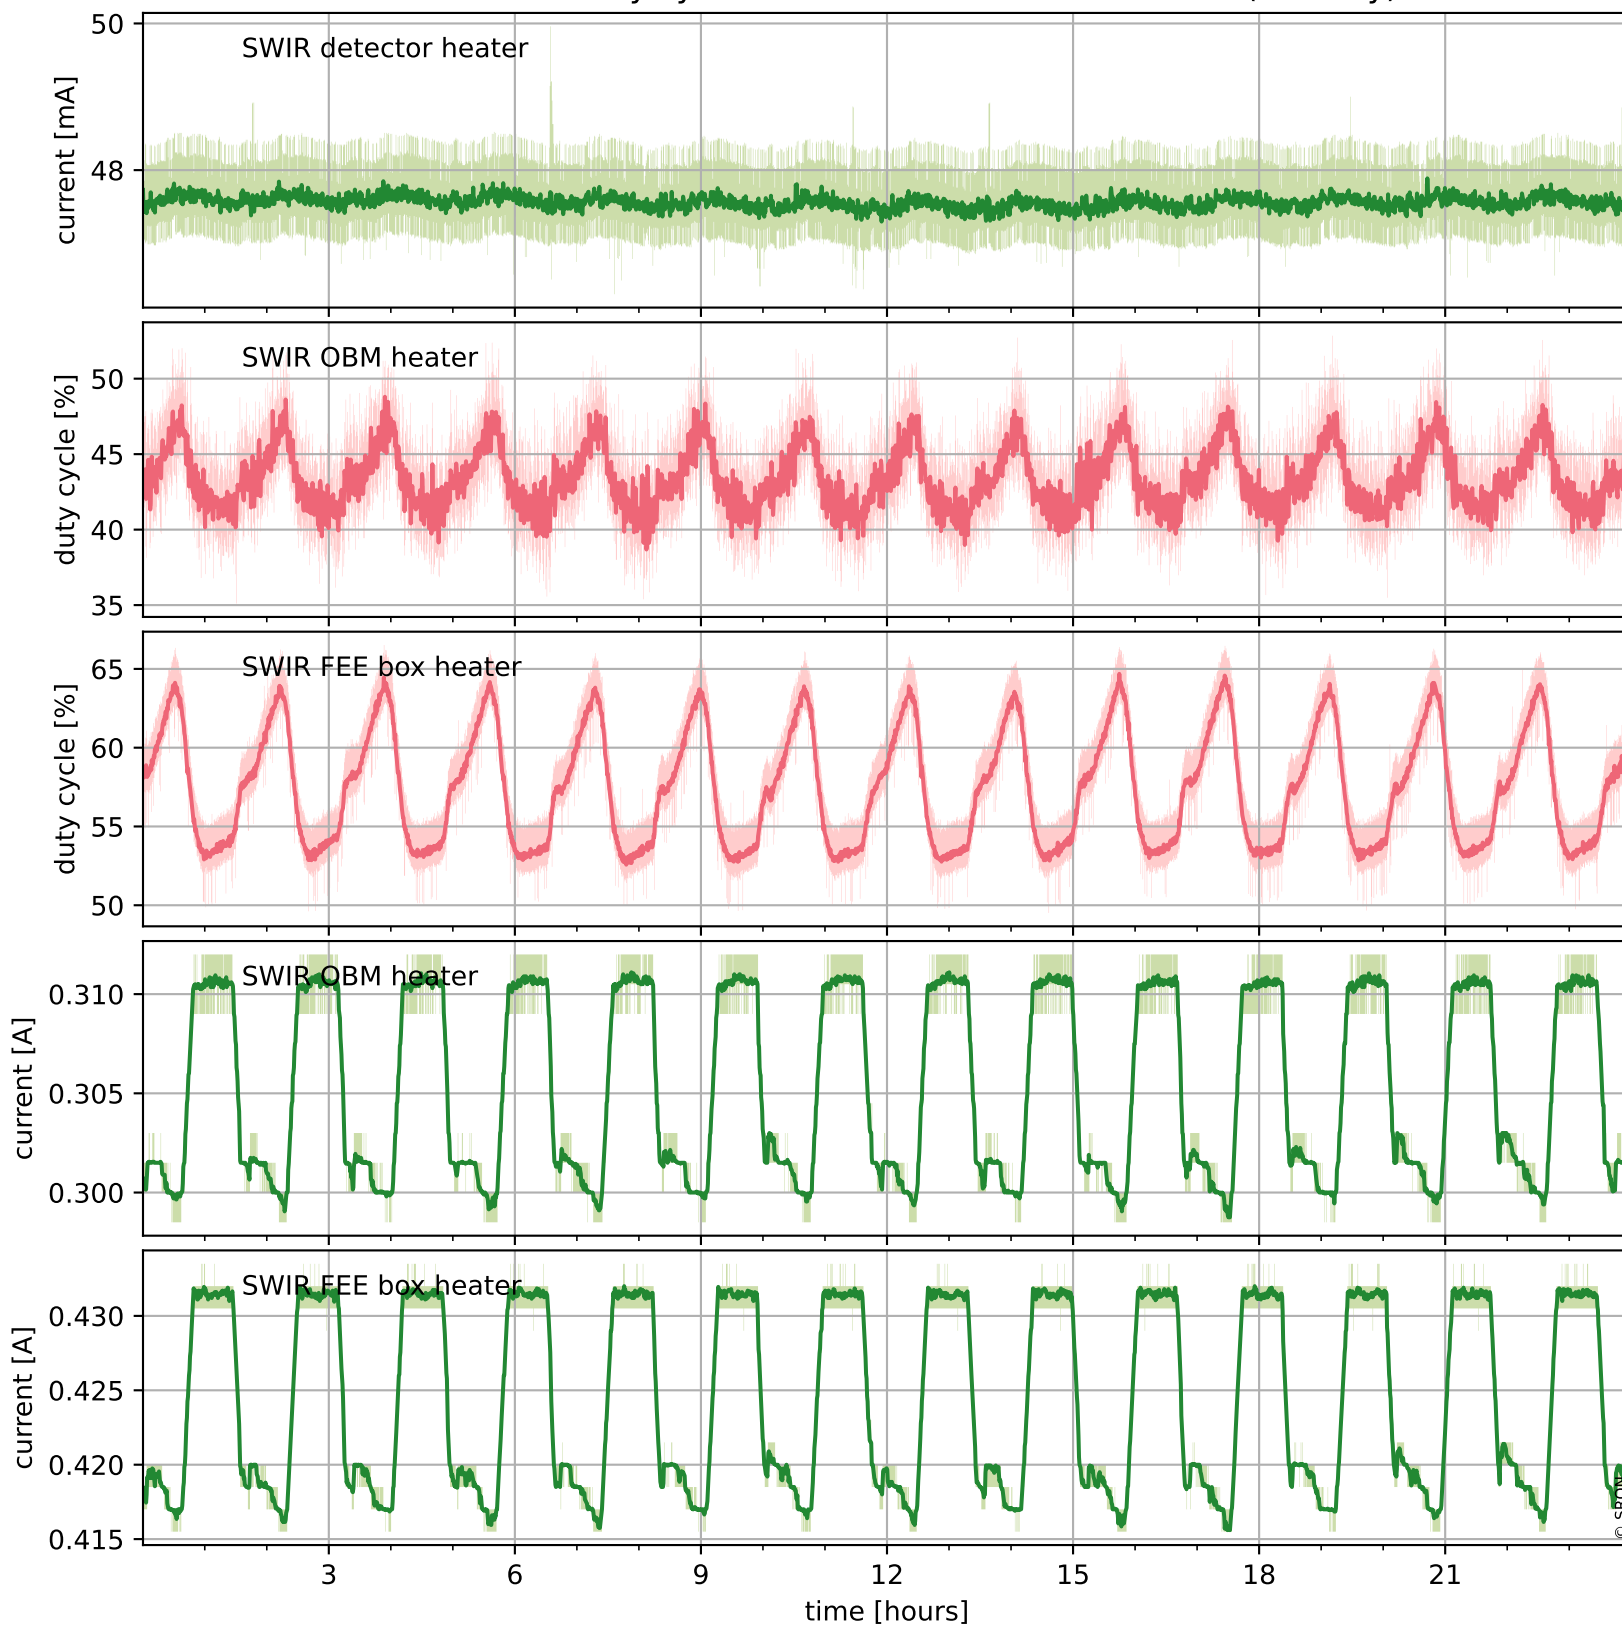

Tropomi SWIR housekeeping data

orbits : [11515, 11529]
coverage : 2020-01-03 / 2020-01-04
created : 2023-08-21T08:53:35

Temperature of sensors relevant for SWIR (one day)

Tropomi SWIR housekeeping data

orbits : [11045, 11529]
coverage : 2019-11-30 / 2020-01-04
created : 2023-08-21T08:53:35

Temperature of sensors relevant for SWIR (last month)

Tropomi SWIR housekeeping data

orbits : [11515, 11529]
coverage : 2020-01-03 / 2020-01-04
created : 2023-08-21T08:53:35

Current and duty cycle of 3 heaters relevant for SWIR (one day)

Tropomi SWIR housekeeping data

orbits : [11045, 11529]
coverage : 2019-11-30 / 2020-01-04
created : 2023-08-21T08:53:36

Current and duty cycle of 3 heaters relevant for SWIR (last month)

Tropomi SWIR housekeeping data

orbits : [11515, 11529]
coverage : 2020-01-03 / 2020-01-04
created : 2023-08-21T08:53:36

Temperature of sensors at the SWIR front-end electronics (one day)

Tropomi SWIR housekeeping data

orbits : [11045, 11529]
coverage : 2019-11-30 / 2020-01-04
created : 2023-08-21T08:53:36