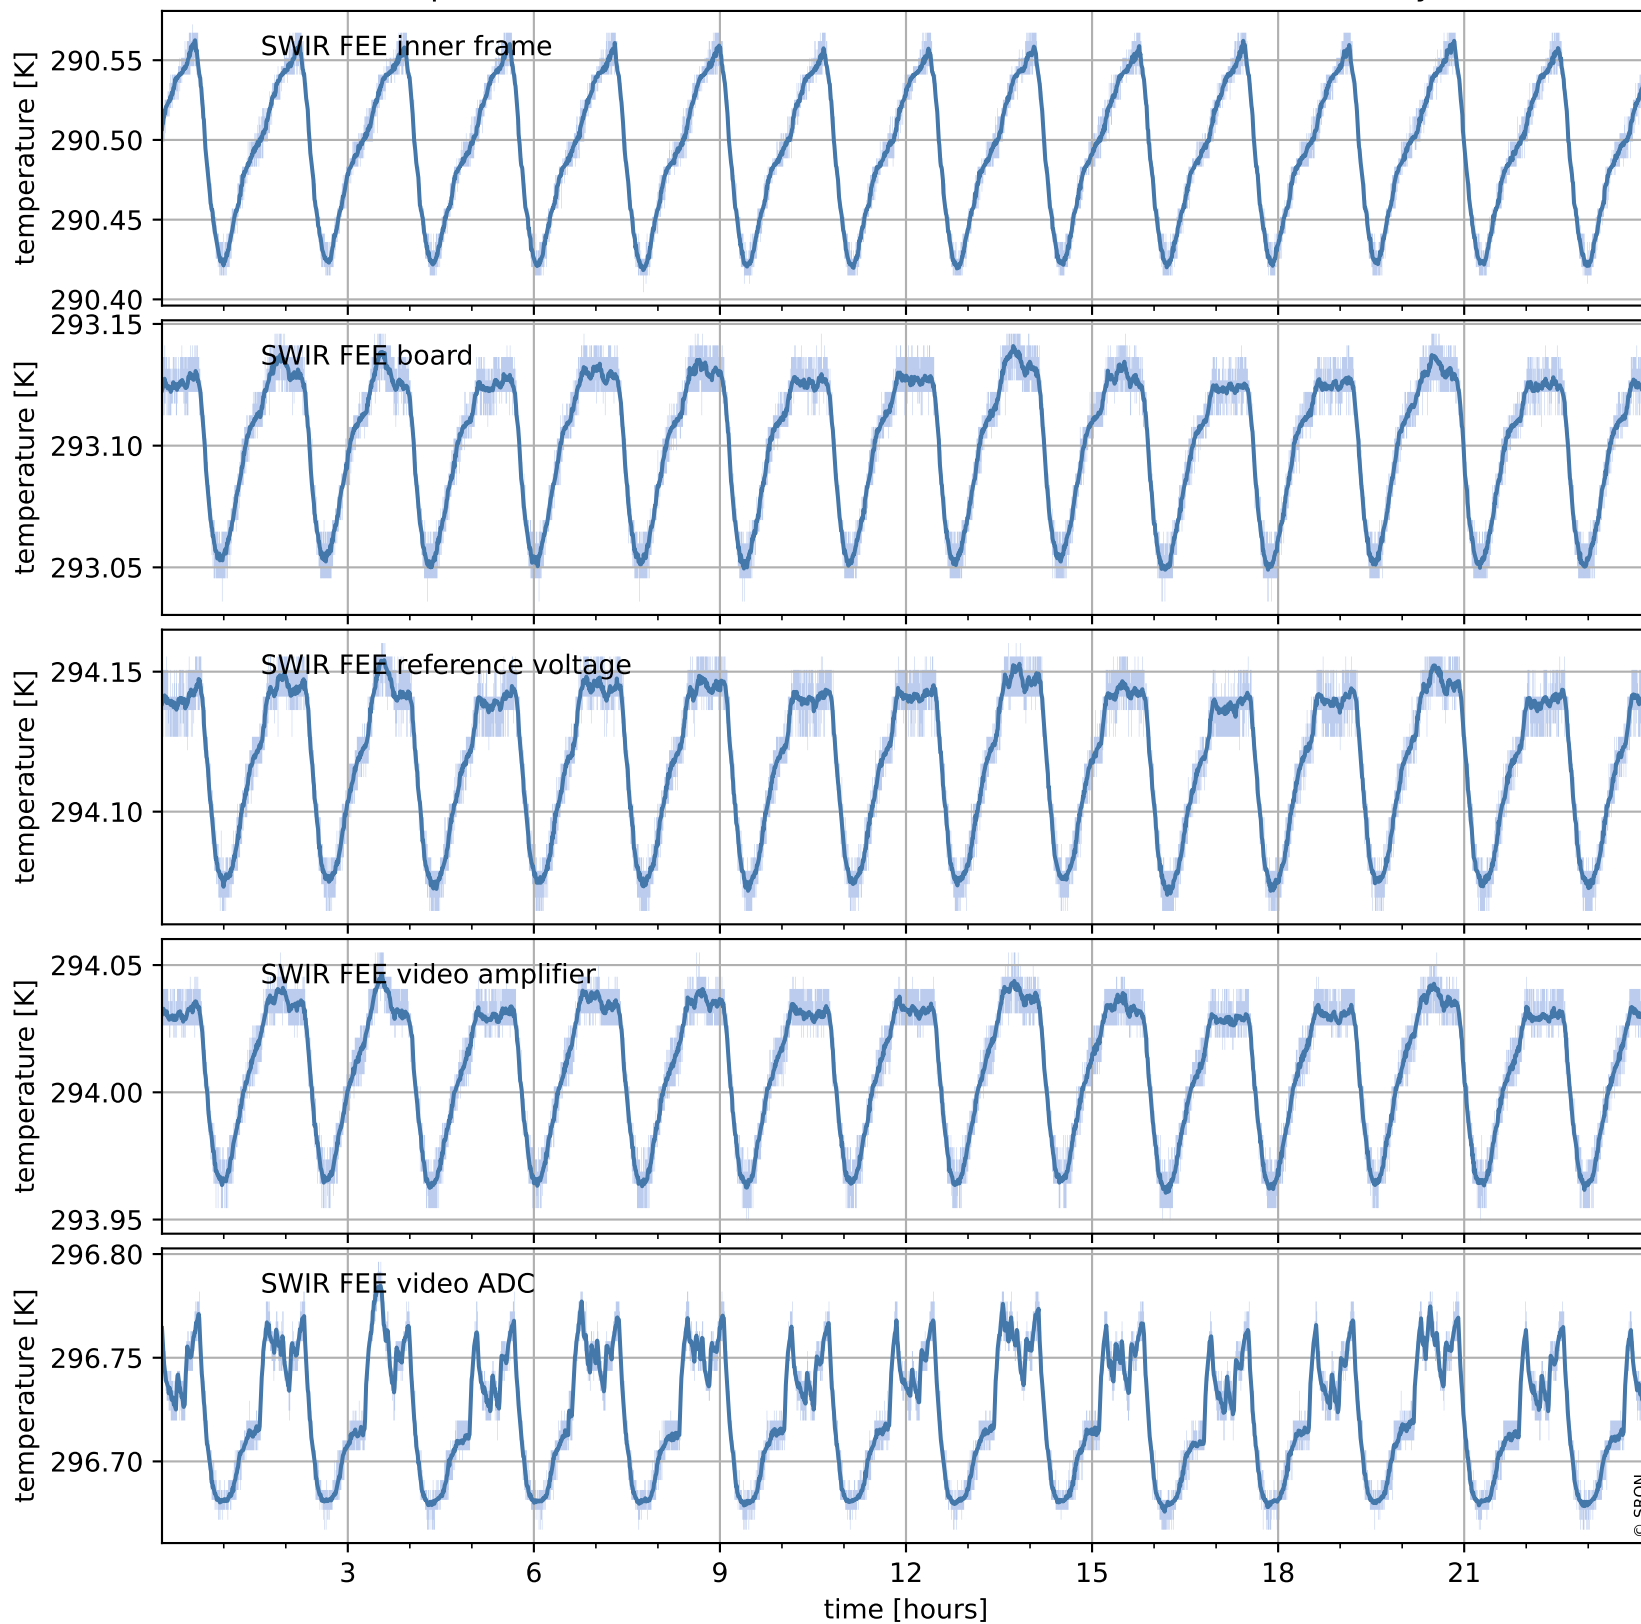

Tropomi SWIR housekeeping data

orbits : [11515, 11529]
coverage : 2020-01-03 / 2020-01-04
created : 2023-08-21T08:53:35

Temperature of sensors relevant for SWIR (one day)

Tropomi SWIR housekeeping data

orbits : [11045, 11529]
coverage : 2019-11-30 / 2020-01-04
created : 2023-08-21T08:53:35

Temperature of sensors relevant for SWIR (last month)

Tropomi SWIR housekeeping data

orbits : [11515, 11529]
coverage : 2020-01-03 / 2020-01-04
created : 2023-08-21T08:53:35

Current and duty cycle of 3 heaters relevant for SWIR (one day)

Tropomi SWIR housekeeping data

orbits : [11045, 11529]
coverage : 2019-11-30 / 2020-01-04
created : 2023-08-21T08:53:36

Current and duty cycle of 3 heaters relevant for SWIR (last month)

Tropomi SWIR housekeeping data

orbits : [11515, 11529]
coverage : 2020-01-03 / 2020-01-04
created : 2023-08-21T08:53:36

Temperature of sensors at the SWIR front-end electronics (one day)

Tropomi SWIR housekeeping data

orbits : [11045, 11529]
coverage : 2019-11-30 / 2020-01-04
created : 2023-08-21T08:53:36