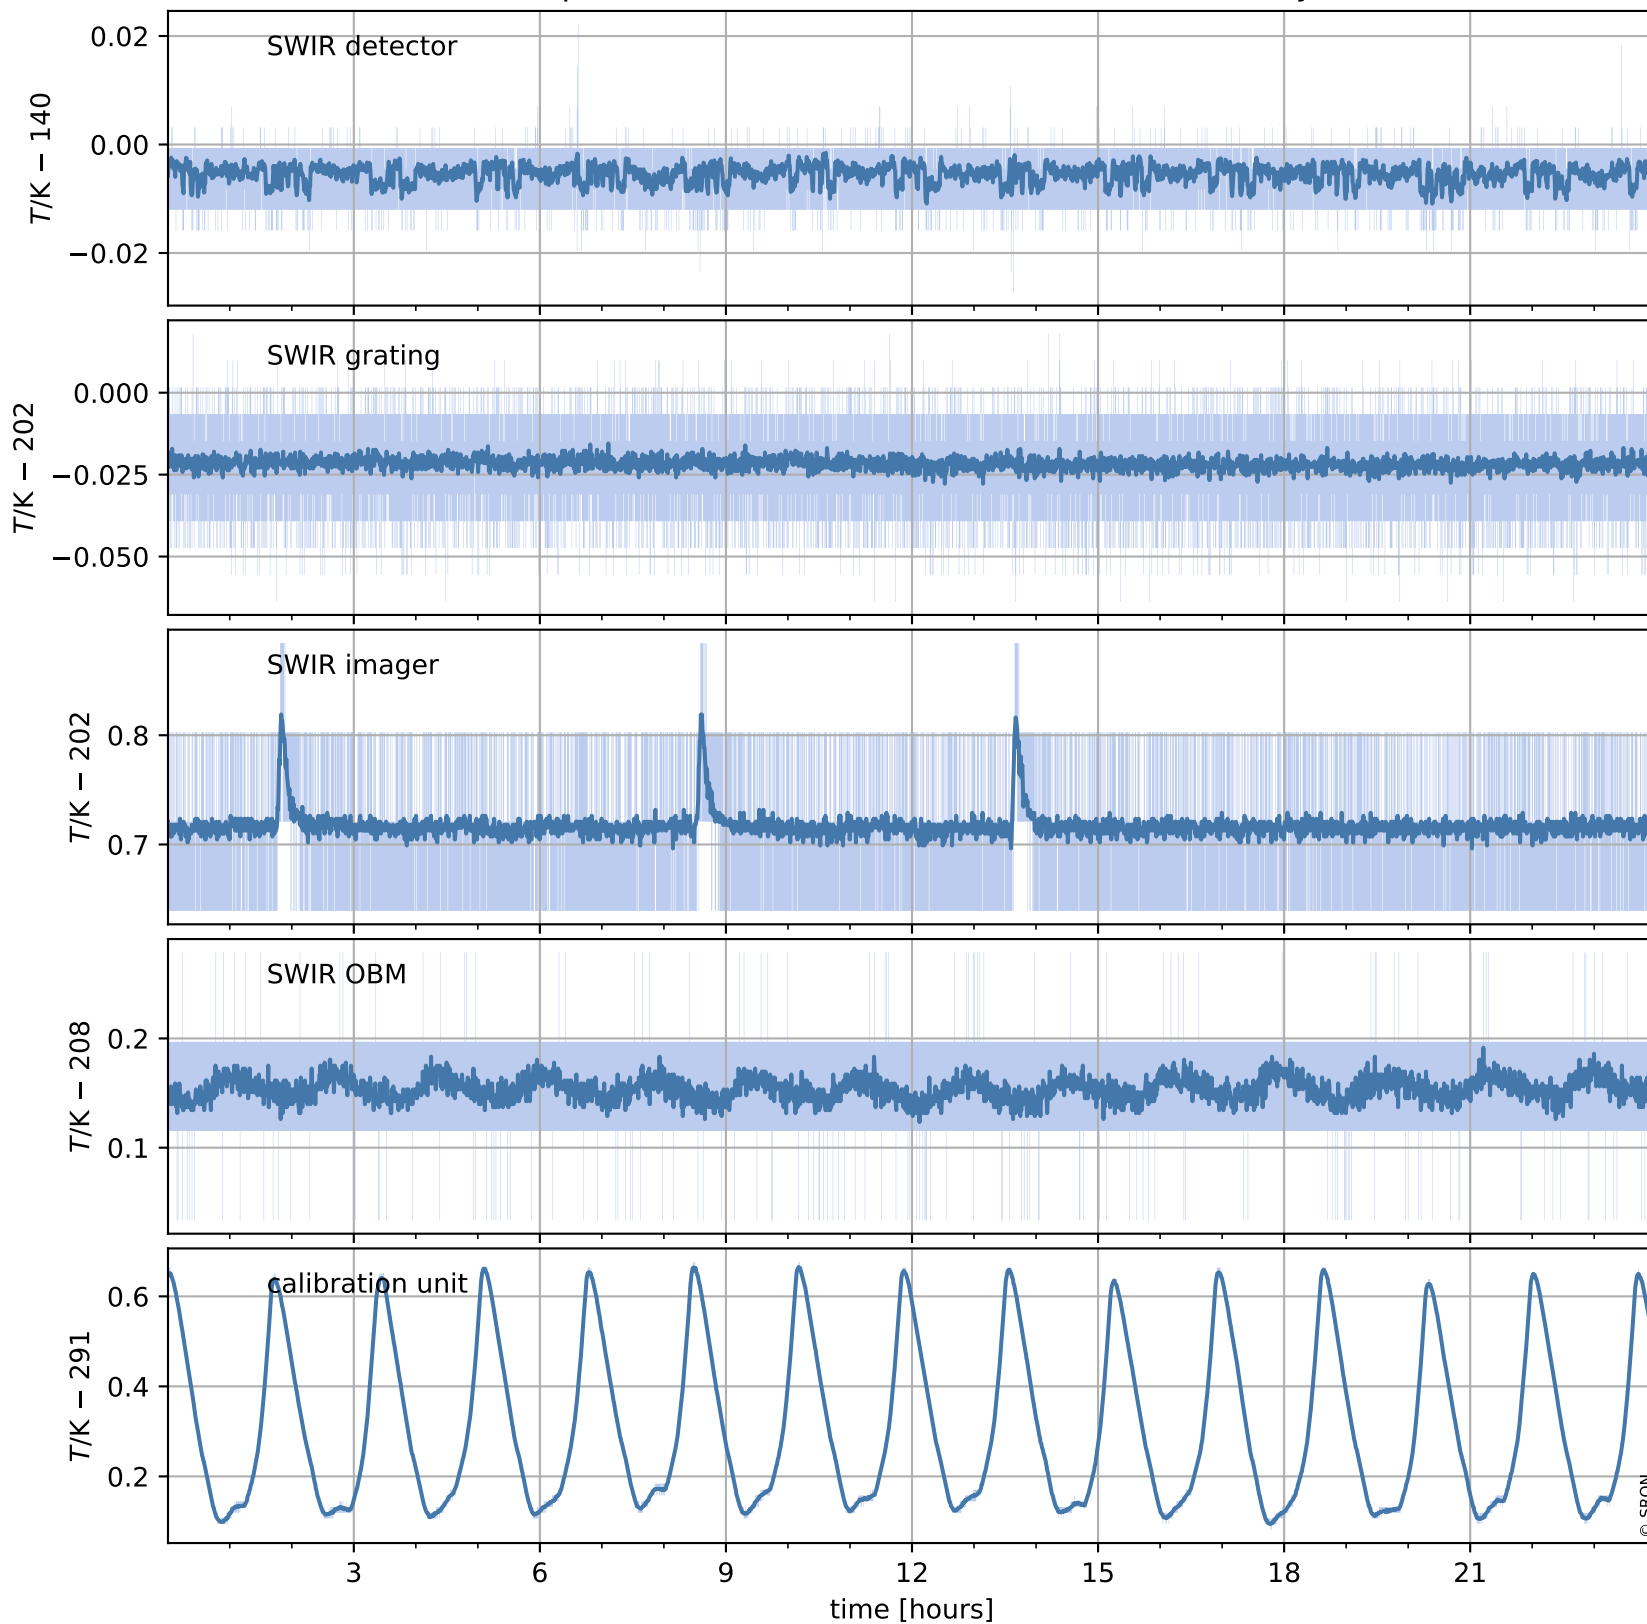

Tropomi SWIR housekeeping data

orbits : [11515, 11529]
coverage : 2020-01-03 / 2020-01-04
created : 2023-08-21T08:53:35

Temperature of sensors relevant for SWIR (one day)

Tropomi SWIR housekeeping data

orbits : [11045, 11529]
coverage : 2019-11-30 / 2020-01-04
created : 2023-08-21T08:53:35

Temperature of sensors relevant for SWIR (last month)

Tropomi SWIR housekeeping data

orbits : [11515, 11529]
coverage : 2020-01-03 / 2020-01-04
created : 2023-08-21T08:53:35

Current and duty cycle of 3 heaters relevant for SWIR (one day)

Tropomi SWIR housekeeping data

orbits : [11045, 11529]
coverage : 2019-11-30 / 2020-01-04
created : 2023-08-21T08:53:36

Current and duty cycle of 3 heaters relevant for SWIR (last month)

Tropomi SWIR housekeeping data

orbits : [11515, 11529]
coverage : 2020-01-03 / 2020-01-04
created : 2023-08-21T08:53:36

Temperature of sensors at the SWIR front-end electronics (one day)

Tropomi SWIR housekeeping data

orbits : [11045, 11529]
coverage : 2019-11-30 / 2020-01-04
created : 2023-08-21T08:53:36