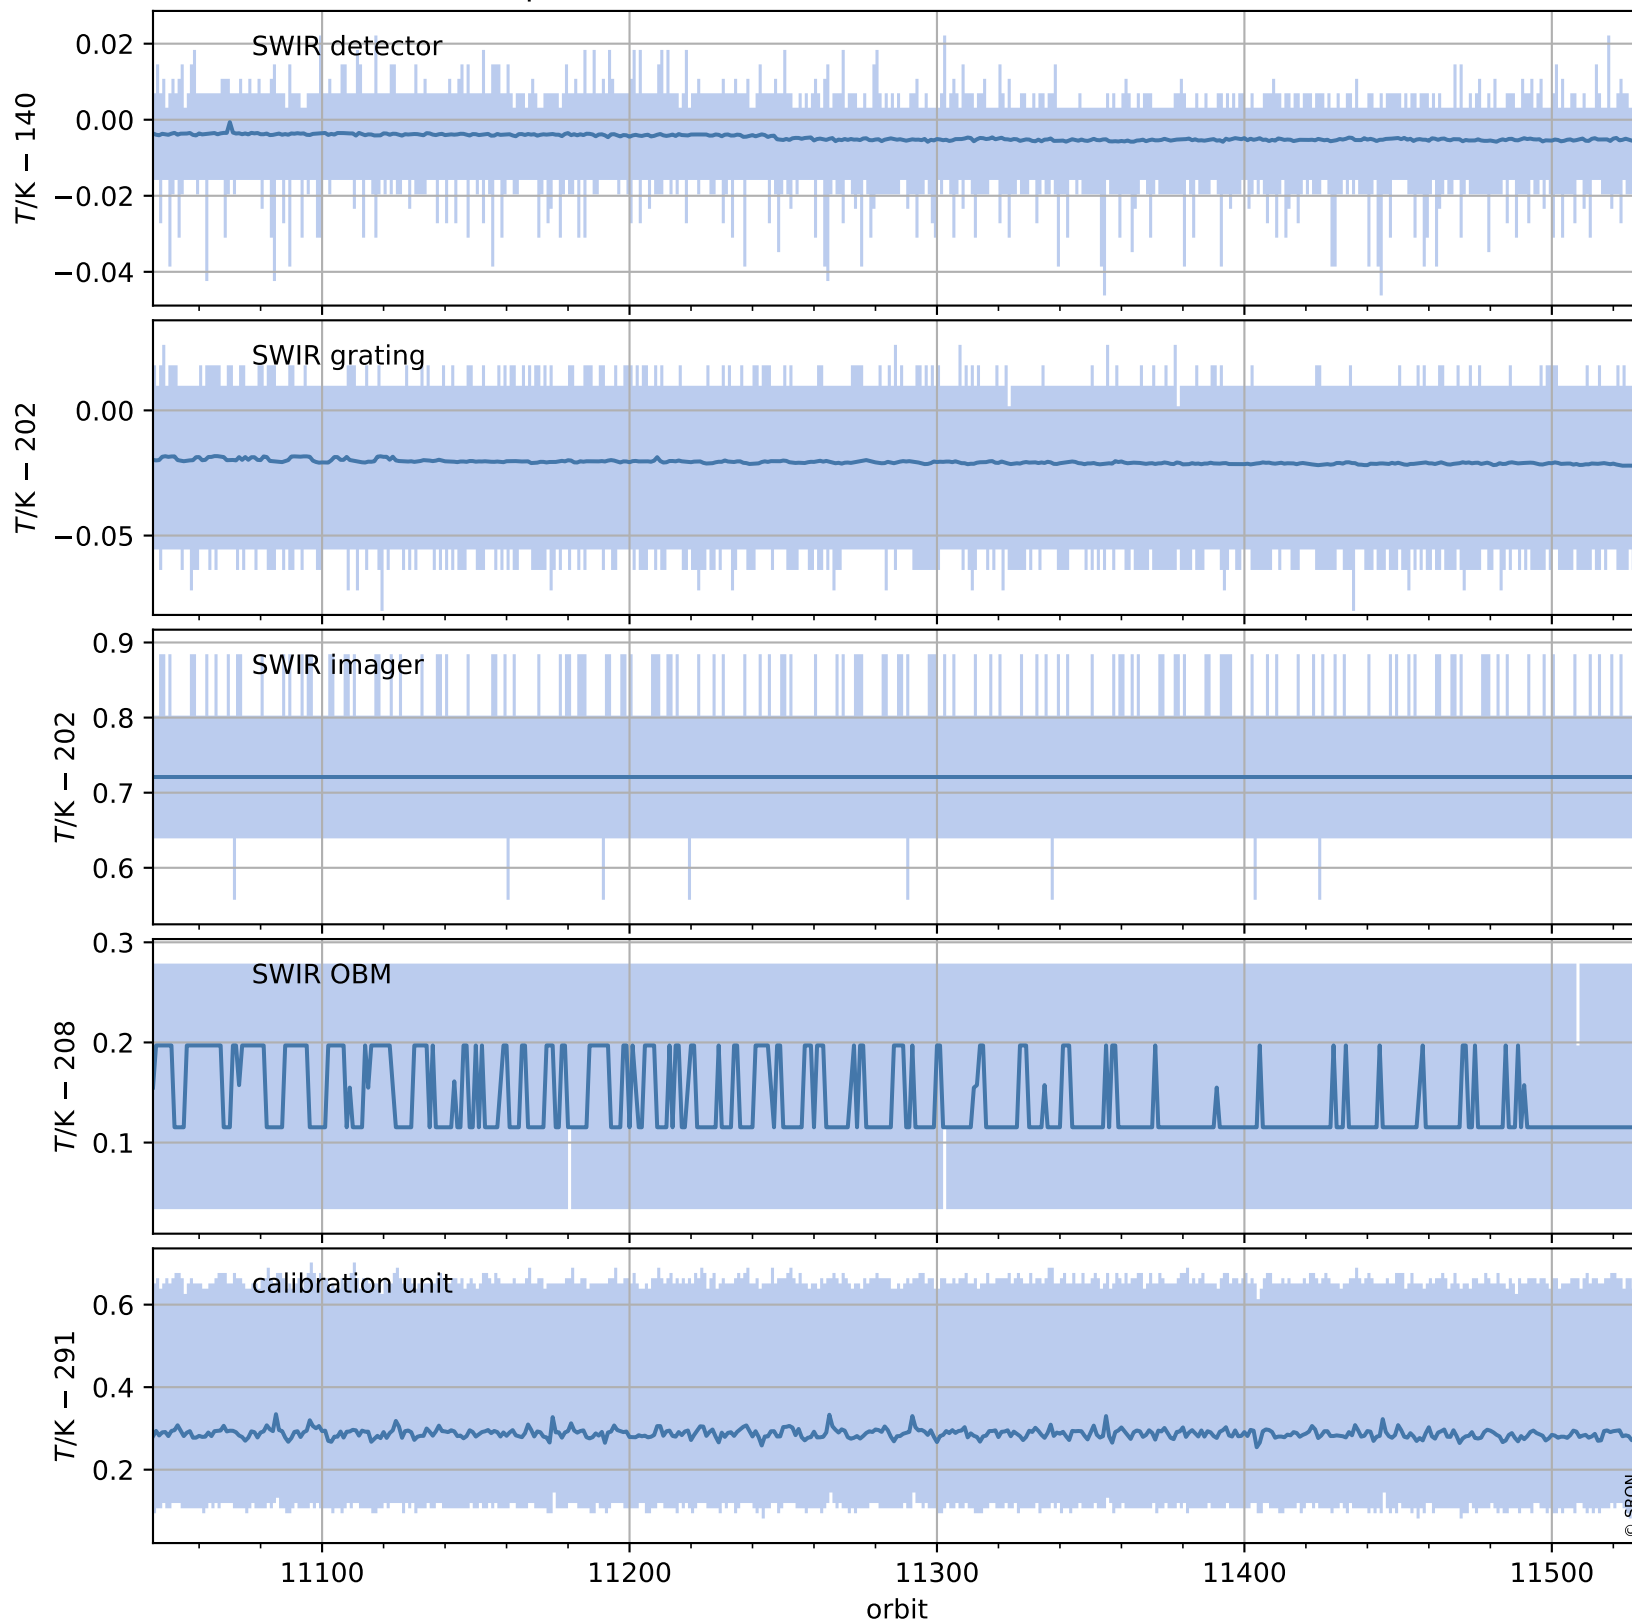

Tropomi SWIR housekeeping data

orbits : [11515, 11529]
coverage : 2020-01-03 / 2020-01-04
created : 2023-08-21T08:53:35

Temperature of sensors relevant for SWIR (one day)

Tropomi SWIR housekeeping data

orbits : [11045, 11529]
coverage : 2019-11-30 / 2020-01-04
created : 2023-08-21T08:53:35

Temperature of sensors relevant for SWIR (last month)

Tropomi SWIR housekeeping data

orbits : [11515, 11529]
coverage : 2020-01-03 / 2020-01-04
created : 2023-08-21T08:53:35

Current and duty cycle of 3 heaters relevant for SWIR (one day)

Tropomi SWIR housekeeping data

orbits : [11045, 11529]
coverage : 2019-11-30 / 2020-01-04
created : 2023-08-21T08:53:36

Current and duty cycle of 3 heaters relevant for SWIR (last month)

Tropomi SWIR housekeeping data

orbits : [11515, 11529]
coverage : 2020-01-03 / 2020-01-04
created : 2023-08-21T08:53:36

Temperature of sensors at the SWIR front-end electronics (one day)

Tropomi SWIR housekeeping data

orbits : [11045, 11529]
coverage : 2019-11-30 / 2020-01-04
created : 2023-08-21T08:53:36