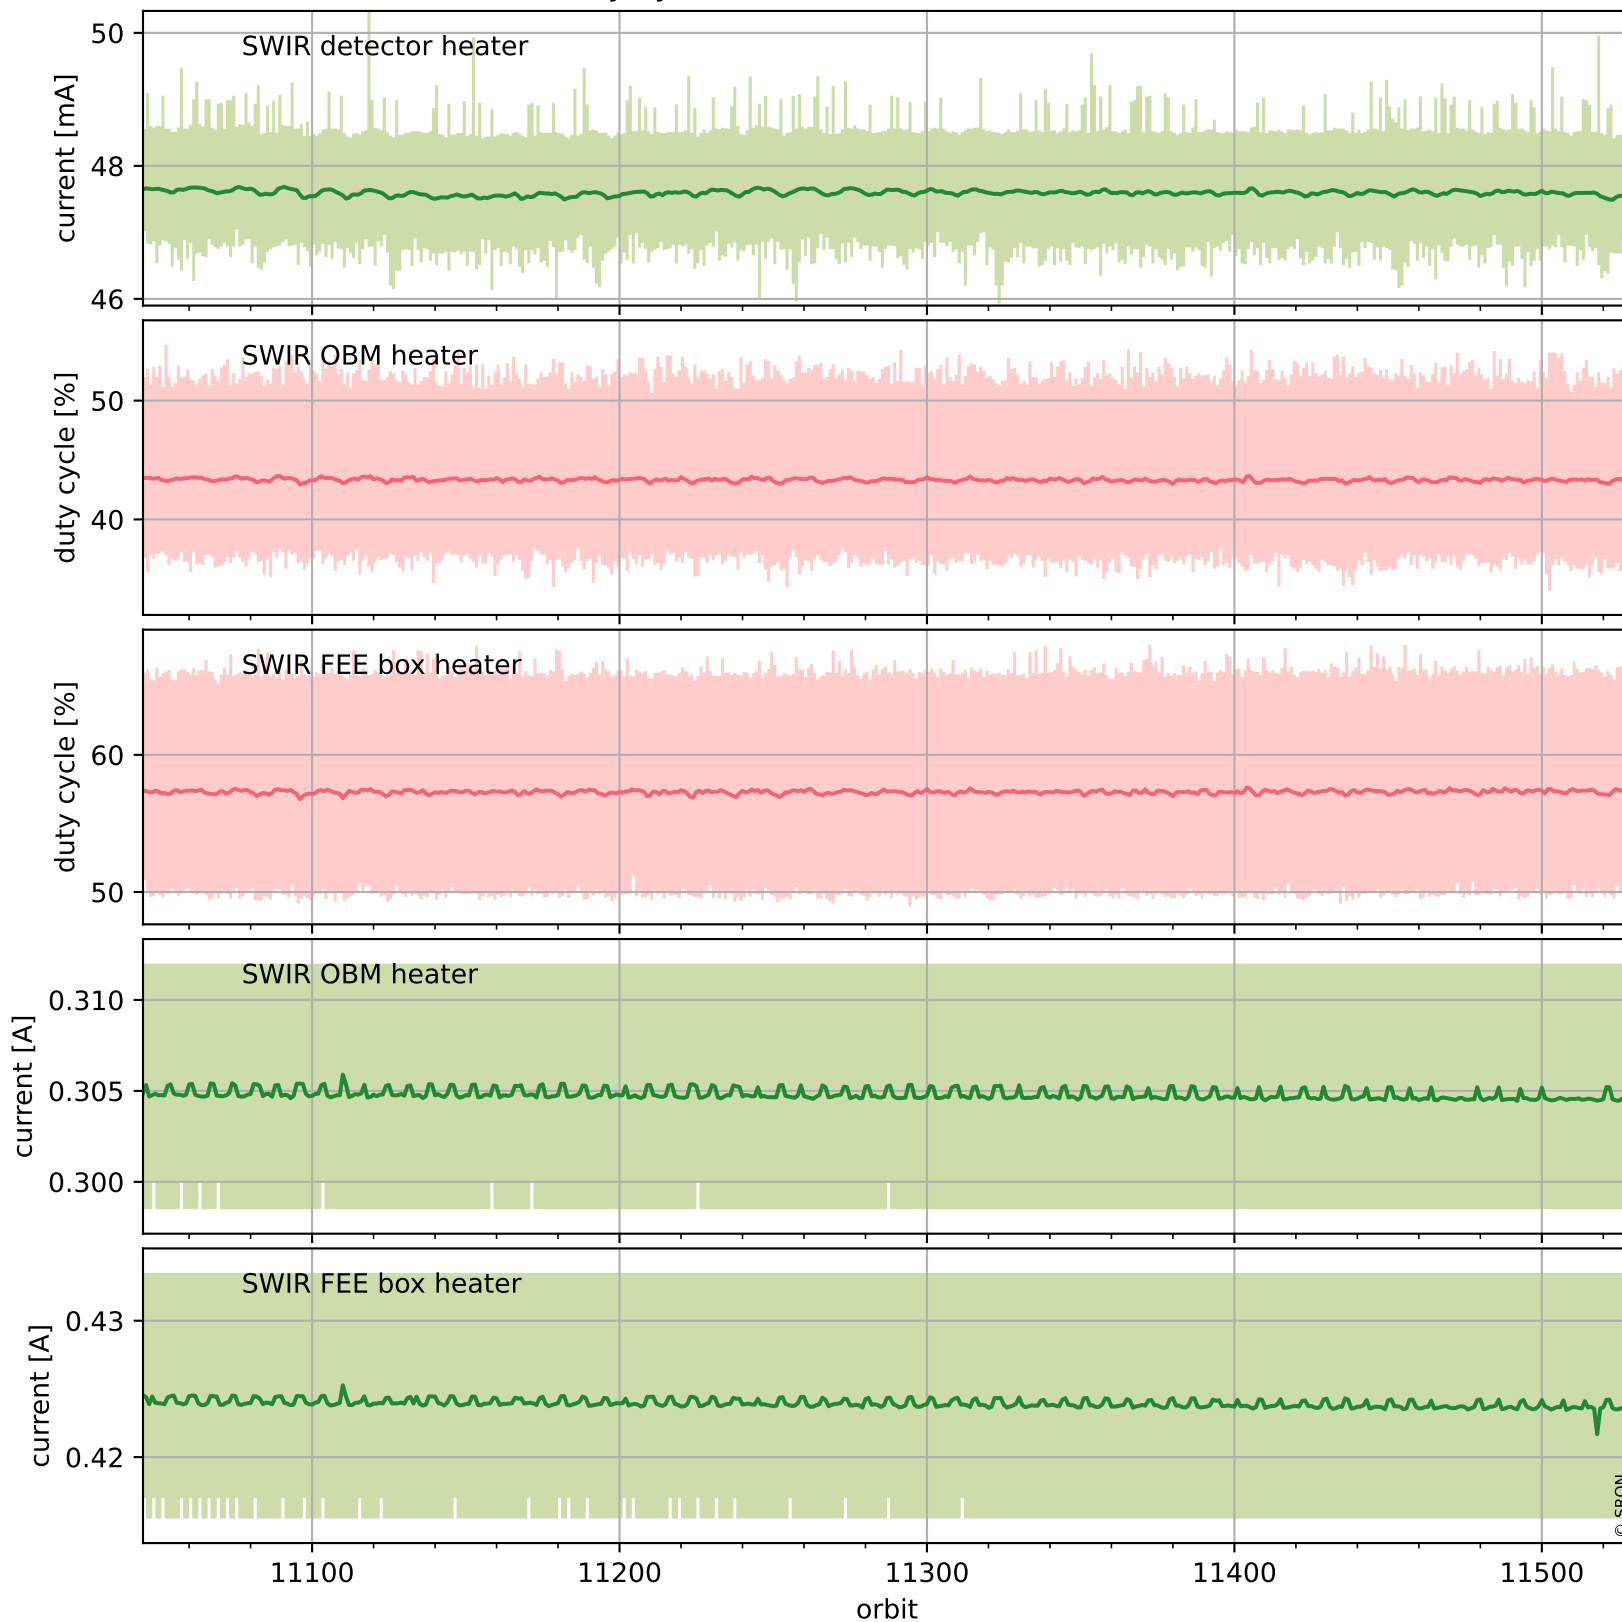

Tropomi SWIR housekeeping data

orbits : [11515, 11529]
coverage : 2020-01-03 / 2020-01-04
created : 2023-08-21T08:53:35

Temperature of sensors relevant for SWIR (one day)

Tropomi SWIR housekeeping data

orbits : [11045, 11529]
coverage : 2019-11-30 / 2020-01-04
created : 2023-08-21T08:53:35

Temperature of sensors relevant for SWIR (last month)

Tropomi SWIR housekeeping data

orbits : [11515, 11529]
coverage : 2020-01-03 / 2020-01-04
created : 2023-08-21T08:53:35

Current and duty cycle of 3 heaters relevant for SWIR (one day)

Tropomi SWIR housekeeping data

orbits : [11045, 11529]
coverage : 2019-11-30 / 2020-01-04
created : 2023-08-21T08:53:36

Current and duty cycle of 3 heaters relevant for SWIR (last month)

Tropomi SWIR housekeeping data

orbits : [11515, 11529]
coverage : 2020-01-03 / 2020-01-04
created : 2023-08-21T08:53:36

Temperature of sensors at the SWIR front-end electronics (one day)

Tropomi SWIR housekeeping data

orbits : [11045, 11529]
coverage : 2019-11-30 / 2020-01-04
created : 2023-08-21T08:53:36