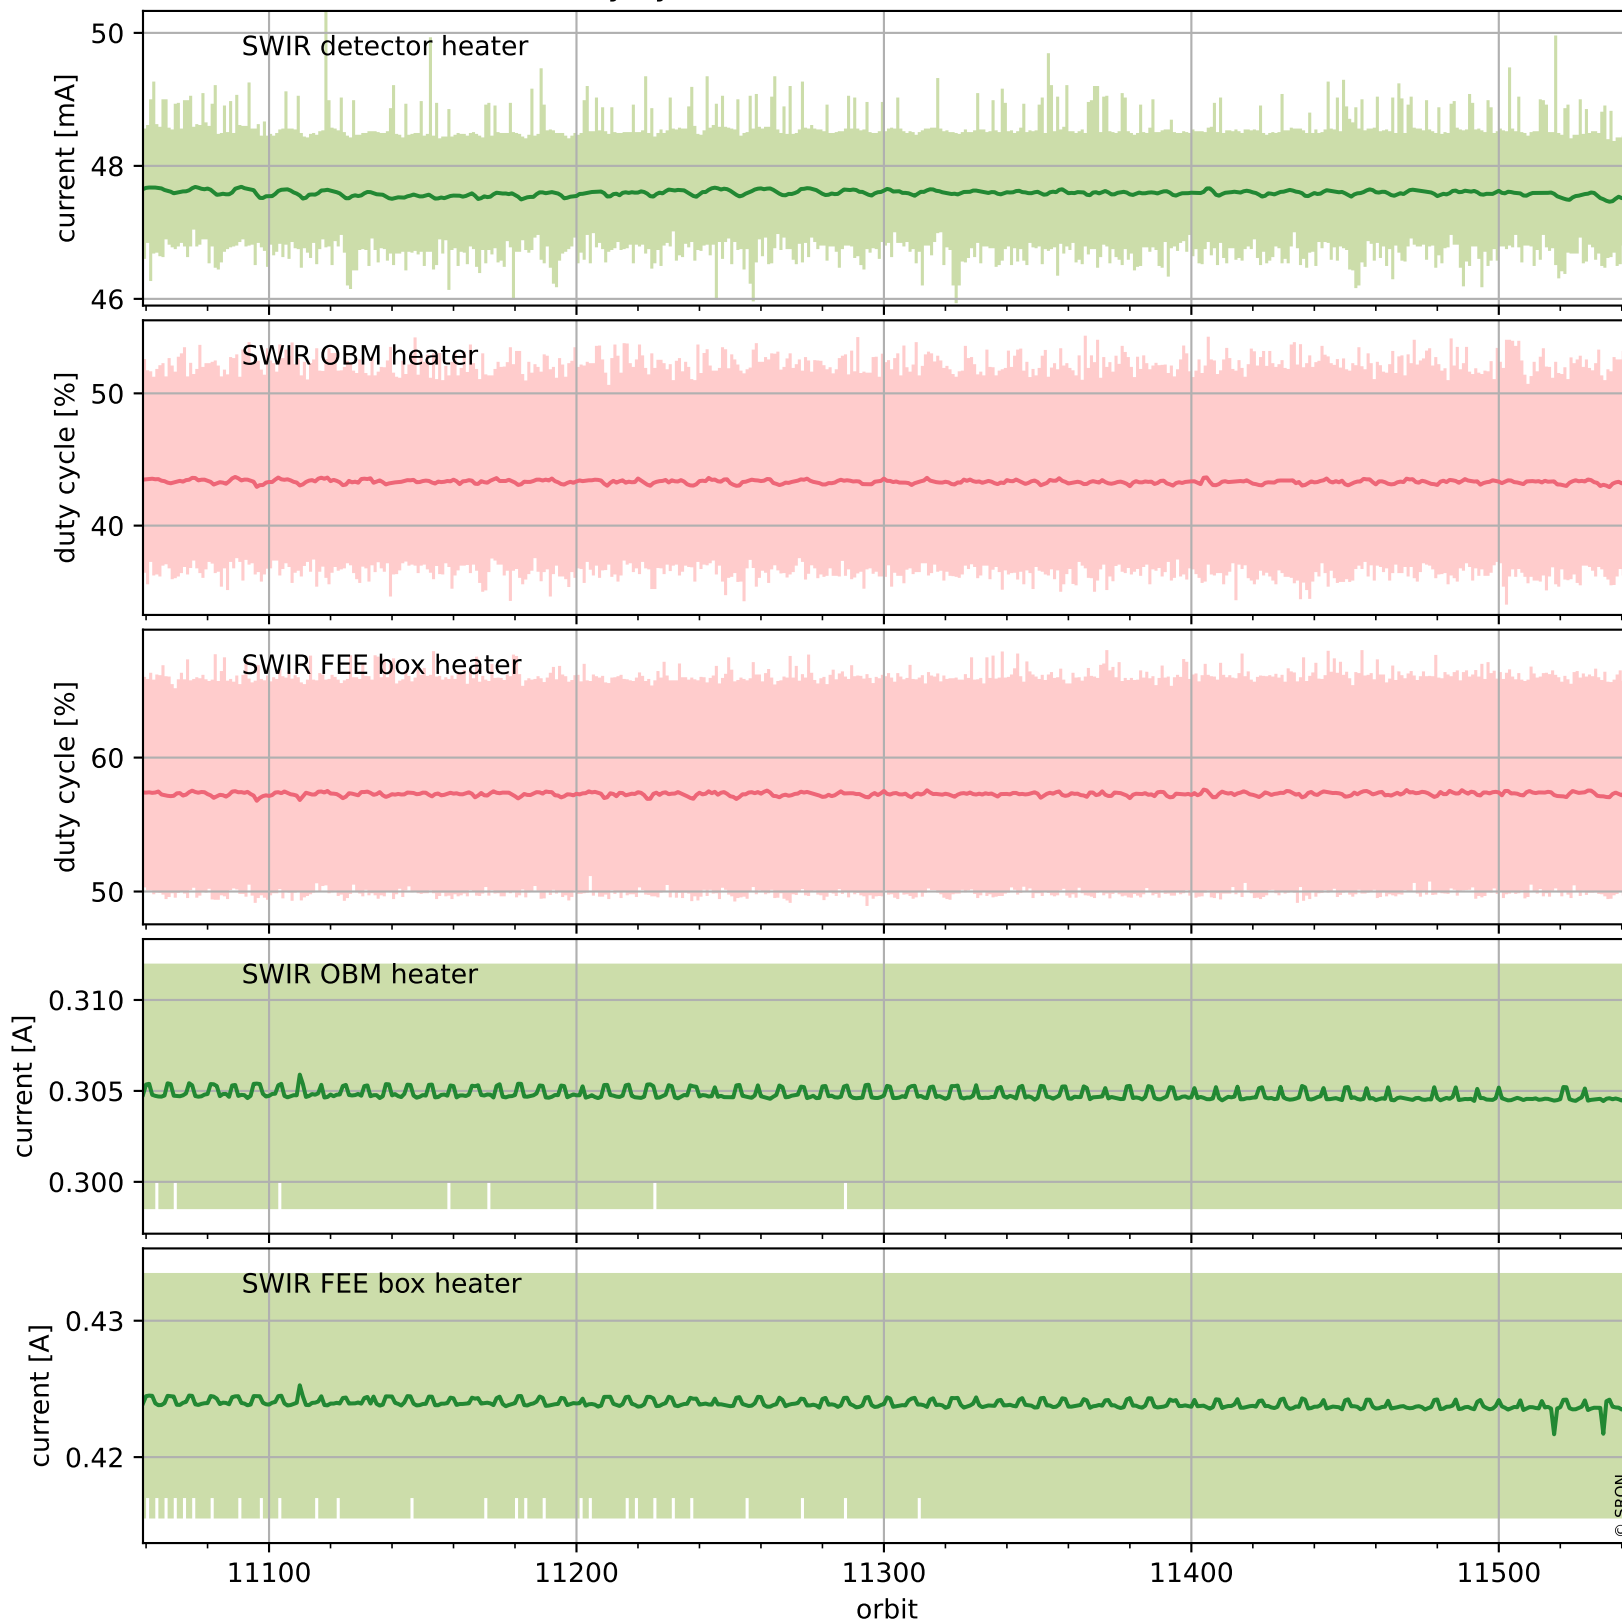

Tropomi SWIR housekeeping data

orbits : [11530, 11543]
coverage : 2020-01-04 / 2020-01-05
created : 2023-08-21T08:53:37

Temperature of sensors relevant for SWIR (one day)

Tropomi SWIR housekeeping data

orbits : [11059, 11543]
coverage : 2019-12-01 / 2020-01-05
created : 2023-08-21T08:53:37

Temperature of sensors relevant for SWIR (last month)

Tropomi SWIR housekeeping data

orbits : [11530, 11543]
coverage : 2020-01-04 / 2020-01-05
created : 2023-08-21T08:53:38

Current and duty cycle of 3 heaters relevant for SWIR (one day)

Tropomi SWIR housekeeping data

orbits : [11059, 11543]
coverage : 2019-12-01 / 2020-01-05
created : 2023-08-21T08:53:38

Current and duty cycle of 3 heaters relevant for SWIR (last month)

Tropomi SWIR housekeeping data

orbits : [11530, 11543]
coverage : 2020-01-04 / 2020-01-05
created : 2023-08-21T08:53:38

Temperature of sensors at the SWIR front-end electronics (one day)

Tropomi SWIR housekeeping data

orbits : [11059, 11543]
coverage : 2019-12-01 / 2020-01-05
created : 2023-08-21T08:53:39