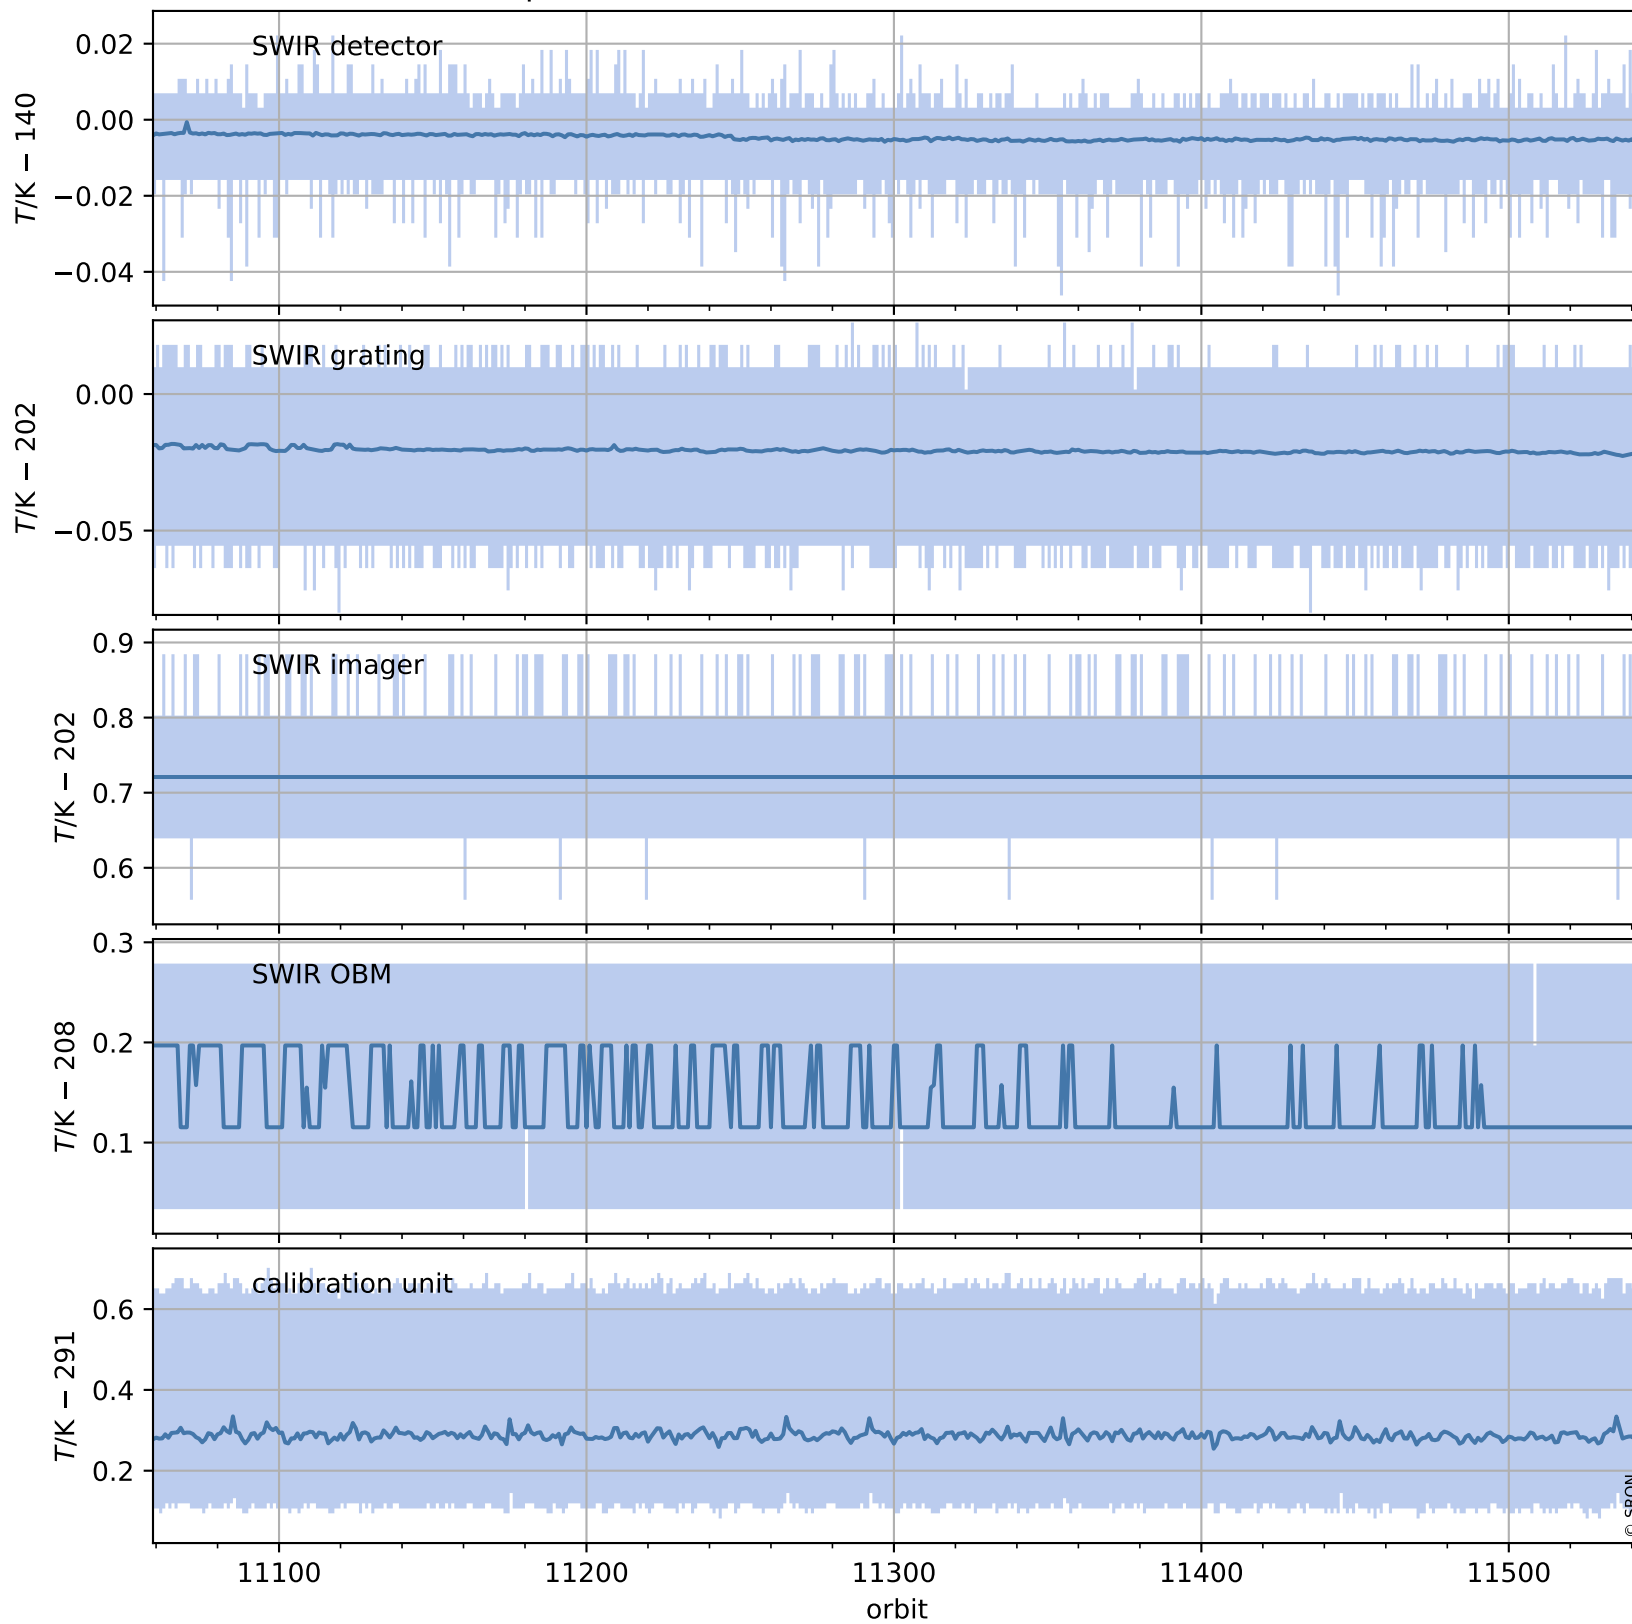

Tropomi SWIR housekeeping data

orbits : [11530, 11543]
coverage : 2020-01-04 / 2020-01-05
created : 2023-08-21T08:53:37

Temperature of sensors relevant for SWIR (one day)

Tropomi SWIR housekeeping data

orbits : [11059, 11543]
coverage : 2019-12-01 / 2020-01-05
created : 2023-08-21T08:53:37

Temperature of sensors relevant for SWIR (last month)

Tropomi SWIR housekeeping data

orbits : [11530, 11543]
coverage : 2020-01-04 / 2020-01-05
created : 2023-08-21T08:53:38

Current and duty cycle of 3 heaters relevant for SWIR (one day)

Tropomi SWIR housekeeping data

orbits : [11059, 11543]
coverage : 2019-12-01 / 2020-01-05
created : 2023-08-21T08:53:38

Current and duty cycle of 3 heaters relevant for SWIR (last month)

Tropomi SWIR housekeeping data

orbits : [11530, 11543]
coverage : 2020-01-04 / 2020-01-05
created : 2023-08-21T08:53:38

Temperature of sensors at the SWIR front-end electronics (one day)

Tropomi SWIR housekeeping data

orbits : [11059, 11543]
coverage : 2019-12-01 / 2020-01-05
created : 2023-08-21T08:53:39