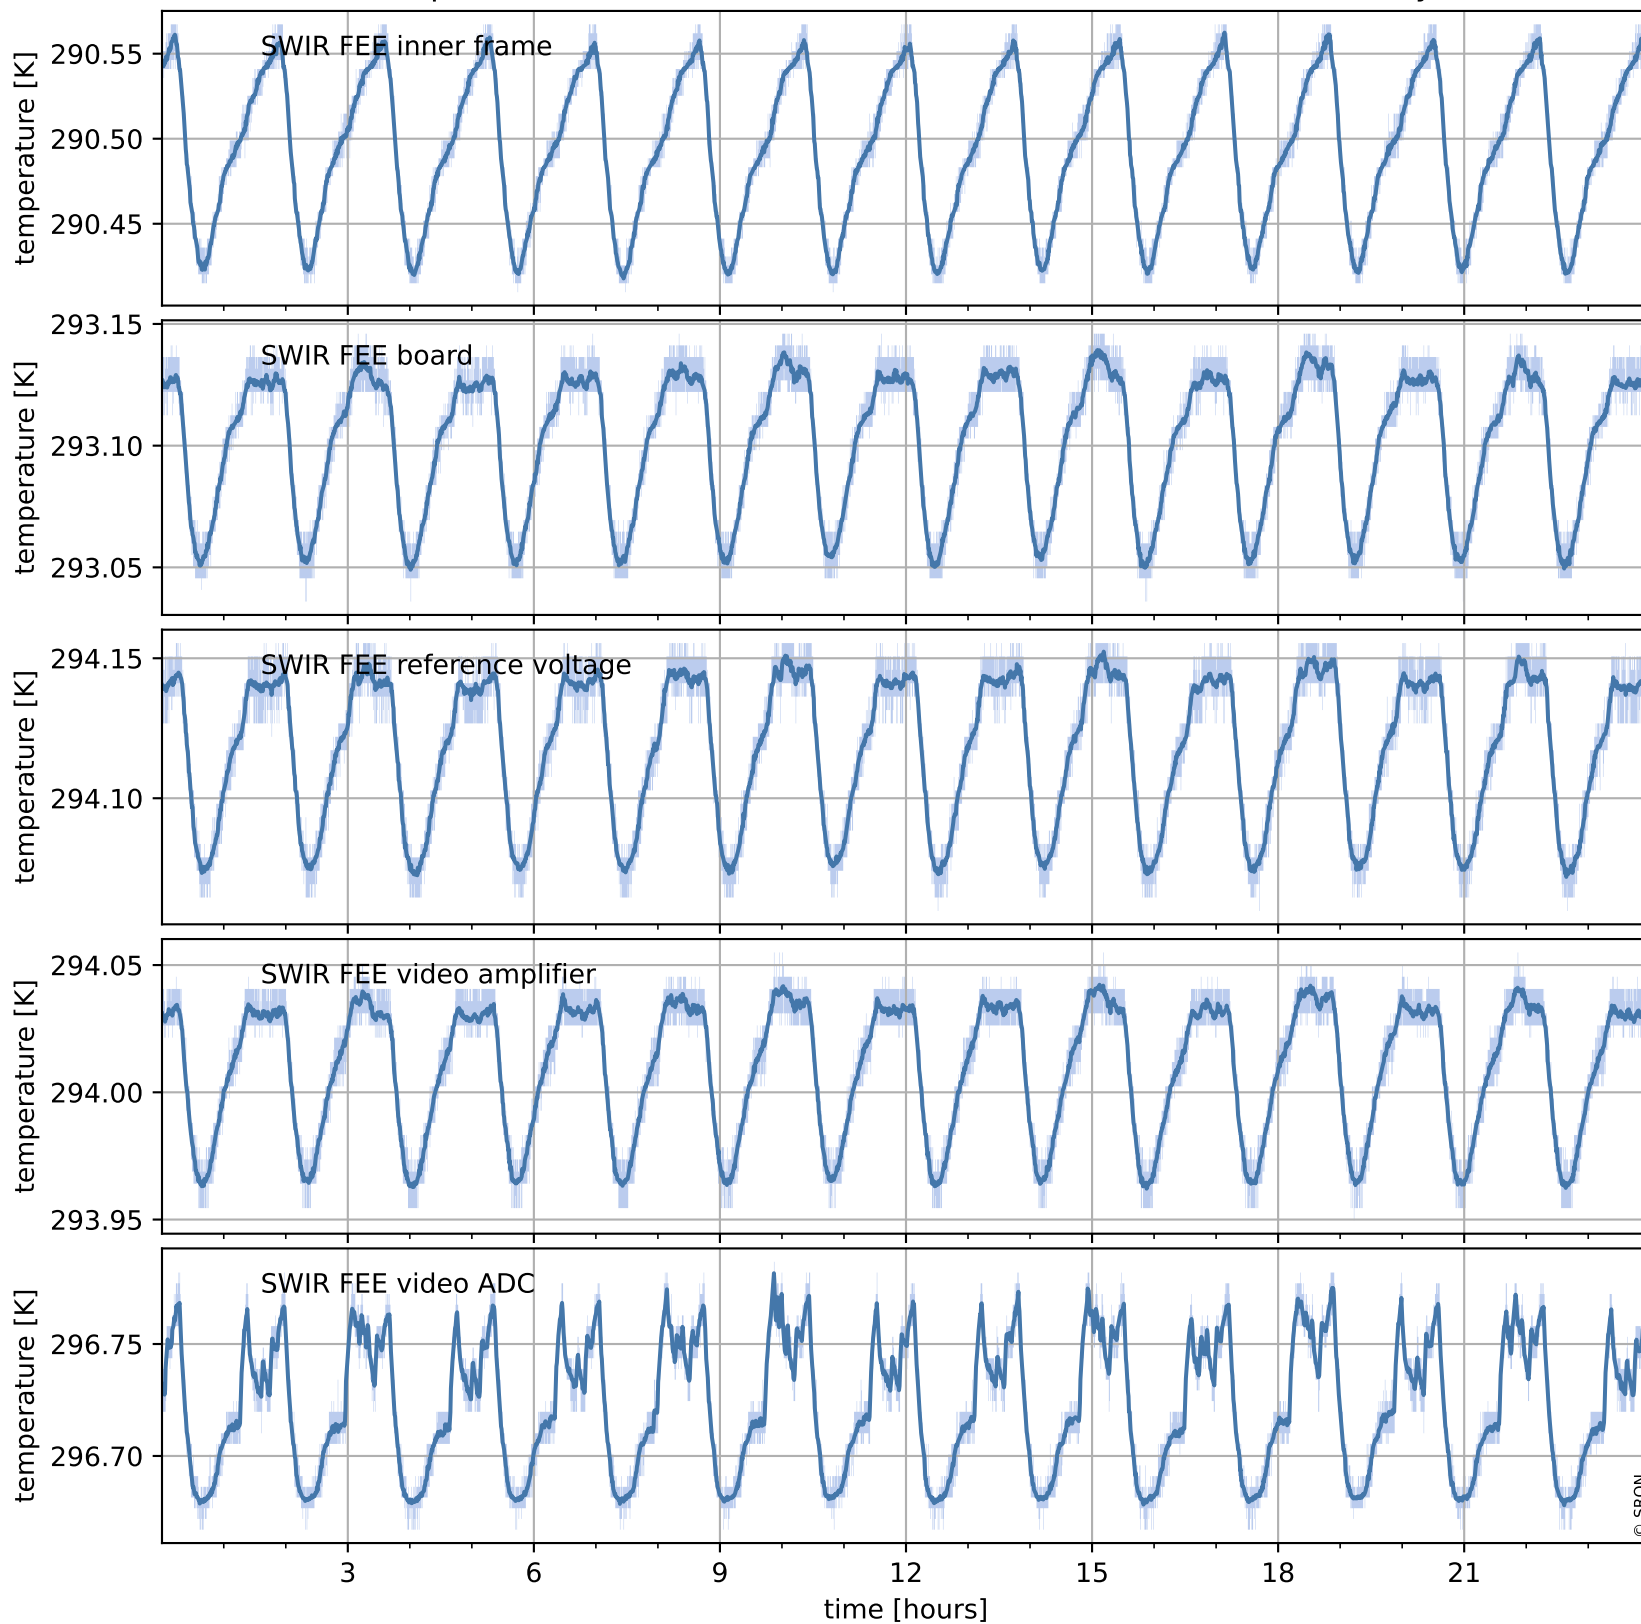

Tropomi SWIR housekeeping data

orbits : [11530, 11543]
coverage : 2020-01-04 / 2020-01-05
created : 2023-08-21T08:53:37

Temperature of sensors relevant for SWIR (one day)

Tropomi SWIR housekeeping data

orbits : [11059, 11543]
coverage : 2019-12-01 / 2020-01-05
created : 2023-08-21T08:53:37

Temperature of sensors relevant for SWIR (last month)

Tropomi SWIR housekeeping data

orbits : [11530, 11543]
coverage : 2020-01-04 / 2020-01-05
created : 2023-08-21T08:53:38

Current and duty cycle of 3 heaters relevant for SWIR (one day)

Tropomi SWIR housekeeping data

orbits : [11059, 11543]
coverage : 2019-12-01 / 2020-01-05
created : 2023-08-21T08:53:38

Current and duty cycle of 3 heaters relevant for SWIR (last month)

Tropomi SWIR housekeeping data

orbits : [11530, 11543]
coverage : 2020-01-04 / 2020-01-05
created : 2023-08-21T08:53:38

Temperature of sensors at the SWIR front-end electronics (one day)

Tropomi SWIR housekeeping data

orbits : [11059, 11543]
coverage : 2019-12-01 / 2020-01-05
created : 2023-08-21T08:53:39