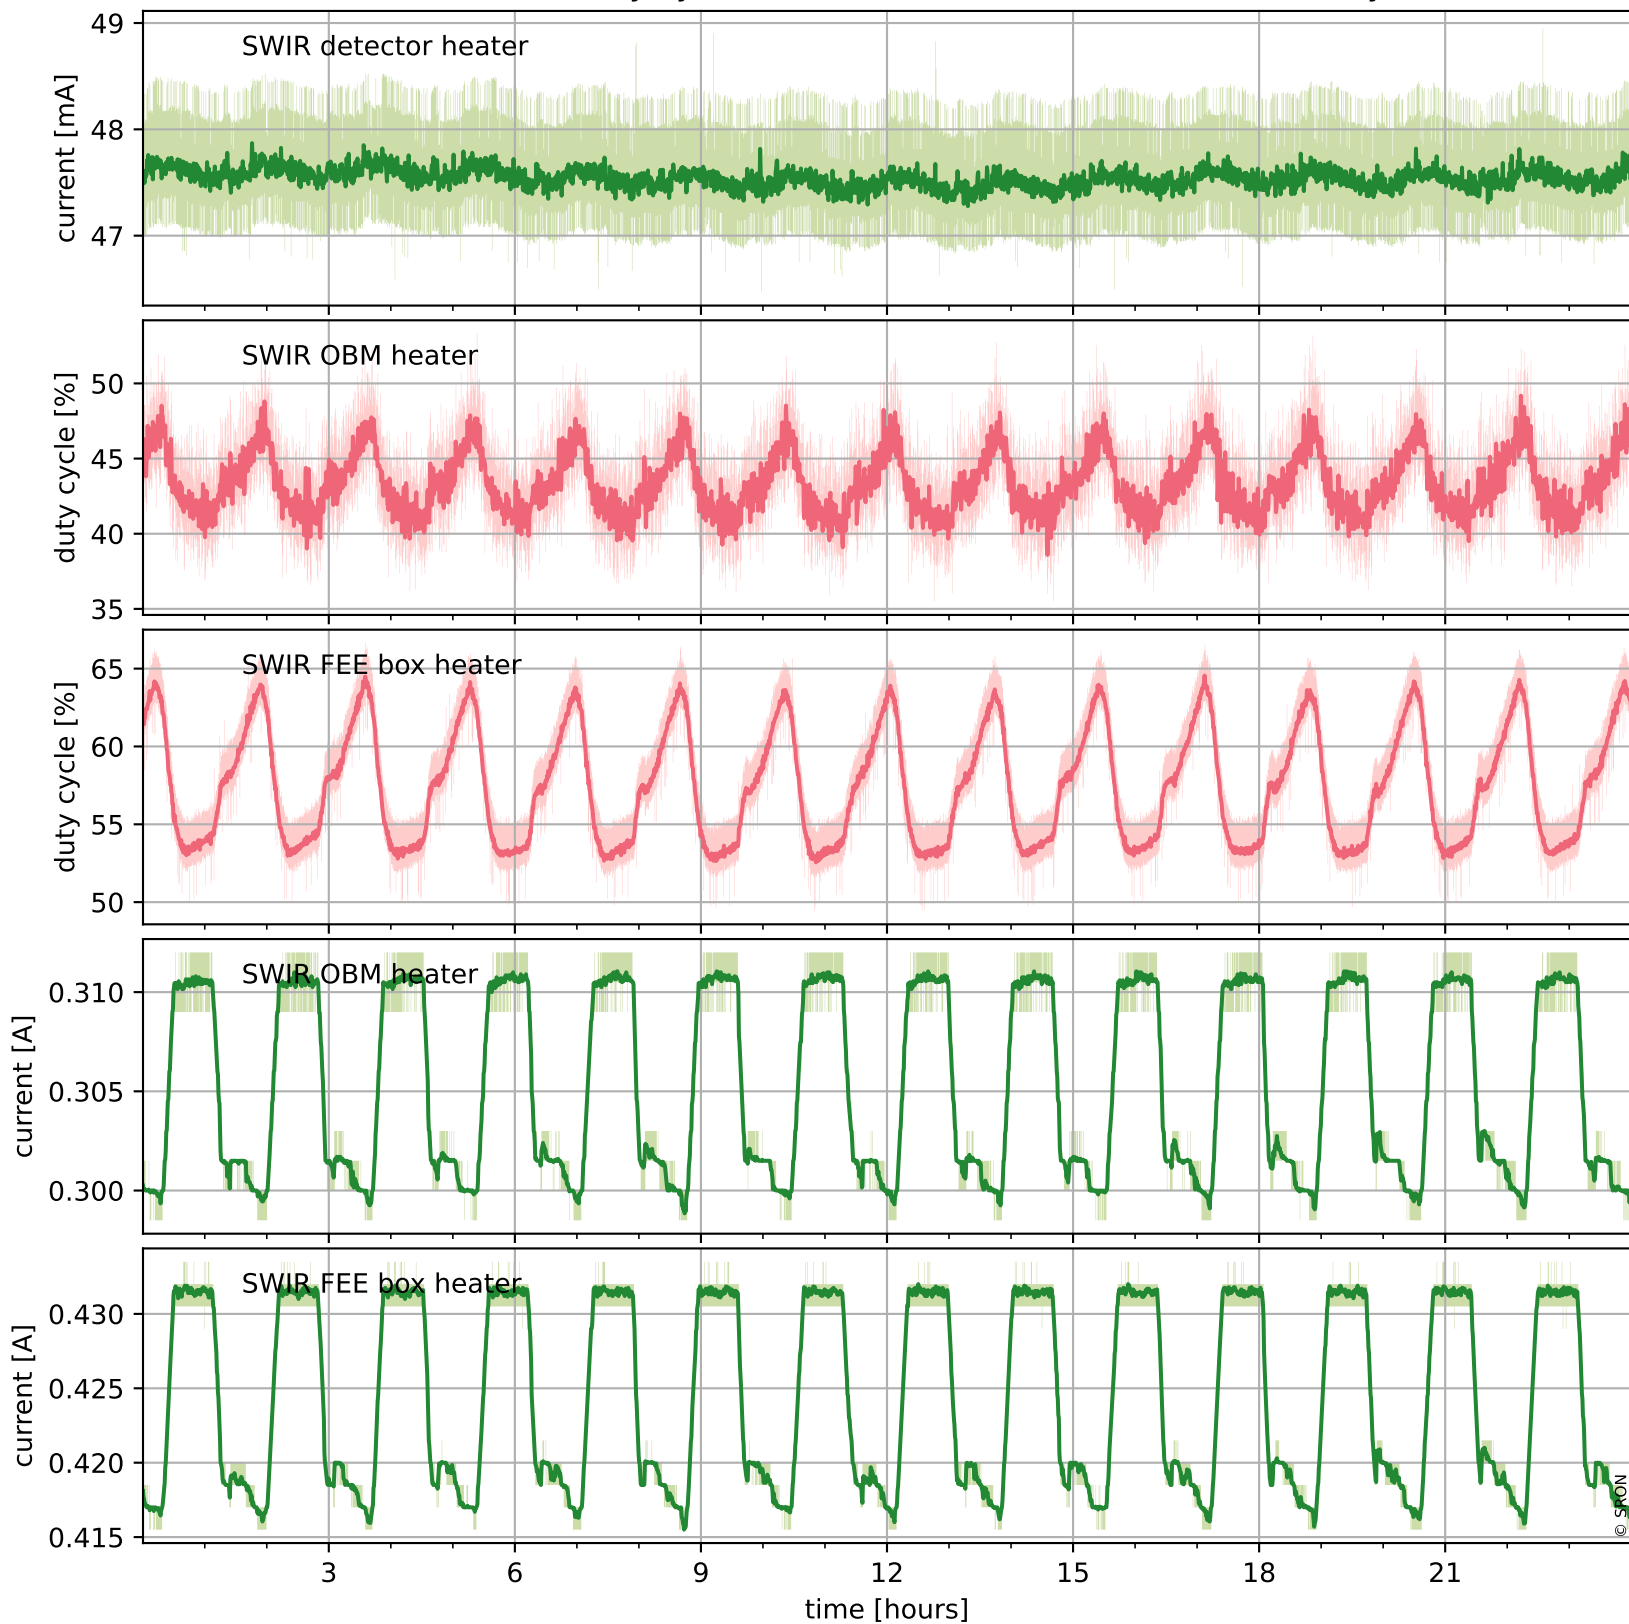

Tropomi SWIR housekeeping data

orbits : [11530, 11543]
coverage : 2020-01-04 / 2020-01-05
created : 2023-08-21T08:53:37

Temperature of sensors relevant for SWIR (one day)

Tropomi SWIR housekeeping data

orbits : [11059, 11543]
coverage : 2019-12-01 / 2020-01-05
created : 2023-08-21T08:53:37

Temperature of sensors relevant for SWIR (last month)

Tropomi SWIR housekeeping data

orbits : [11530, 11543]
coverage : 2020-01-04 / 2020-01-05
created : 2023-08-21T08:53:38

Current and duty cycle of 3 heaters relevant for SWIR (one day)

Tropomi SWIR housekeeping data

orbits : [11059, 11543]
coverage : 2019-12-01 / 2020-01-05
created : 2023-08-21T08:53:38

Current and duty cycle of 3 heaters relevant for SWIR (last month)

Tropomi SWIR housekeeping data

orbits : [11530, 11543]
coverage : 2020-01-04 / 2020-01-05
created : 2023-08-21T08:53:38

Temperature of sensors at the SWIR front-end electronics (one day)

Tropomi SWIR housekeeping data

orbits : [11059, 11543]
coverage : 2019-12-01 / 2020-01-05
created : 2023-08-21T08:53:39