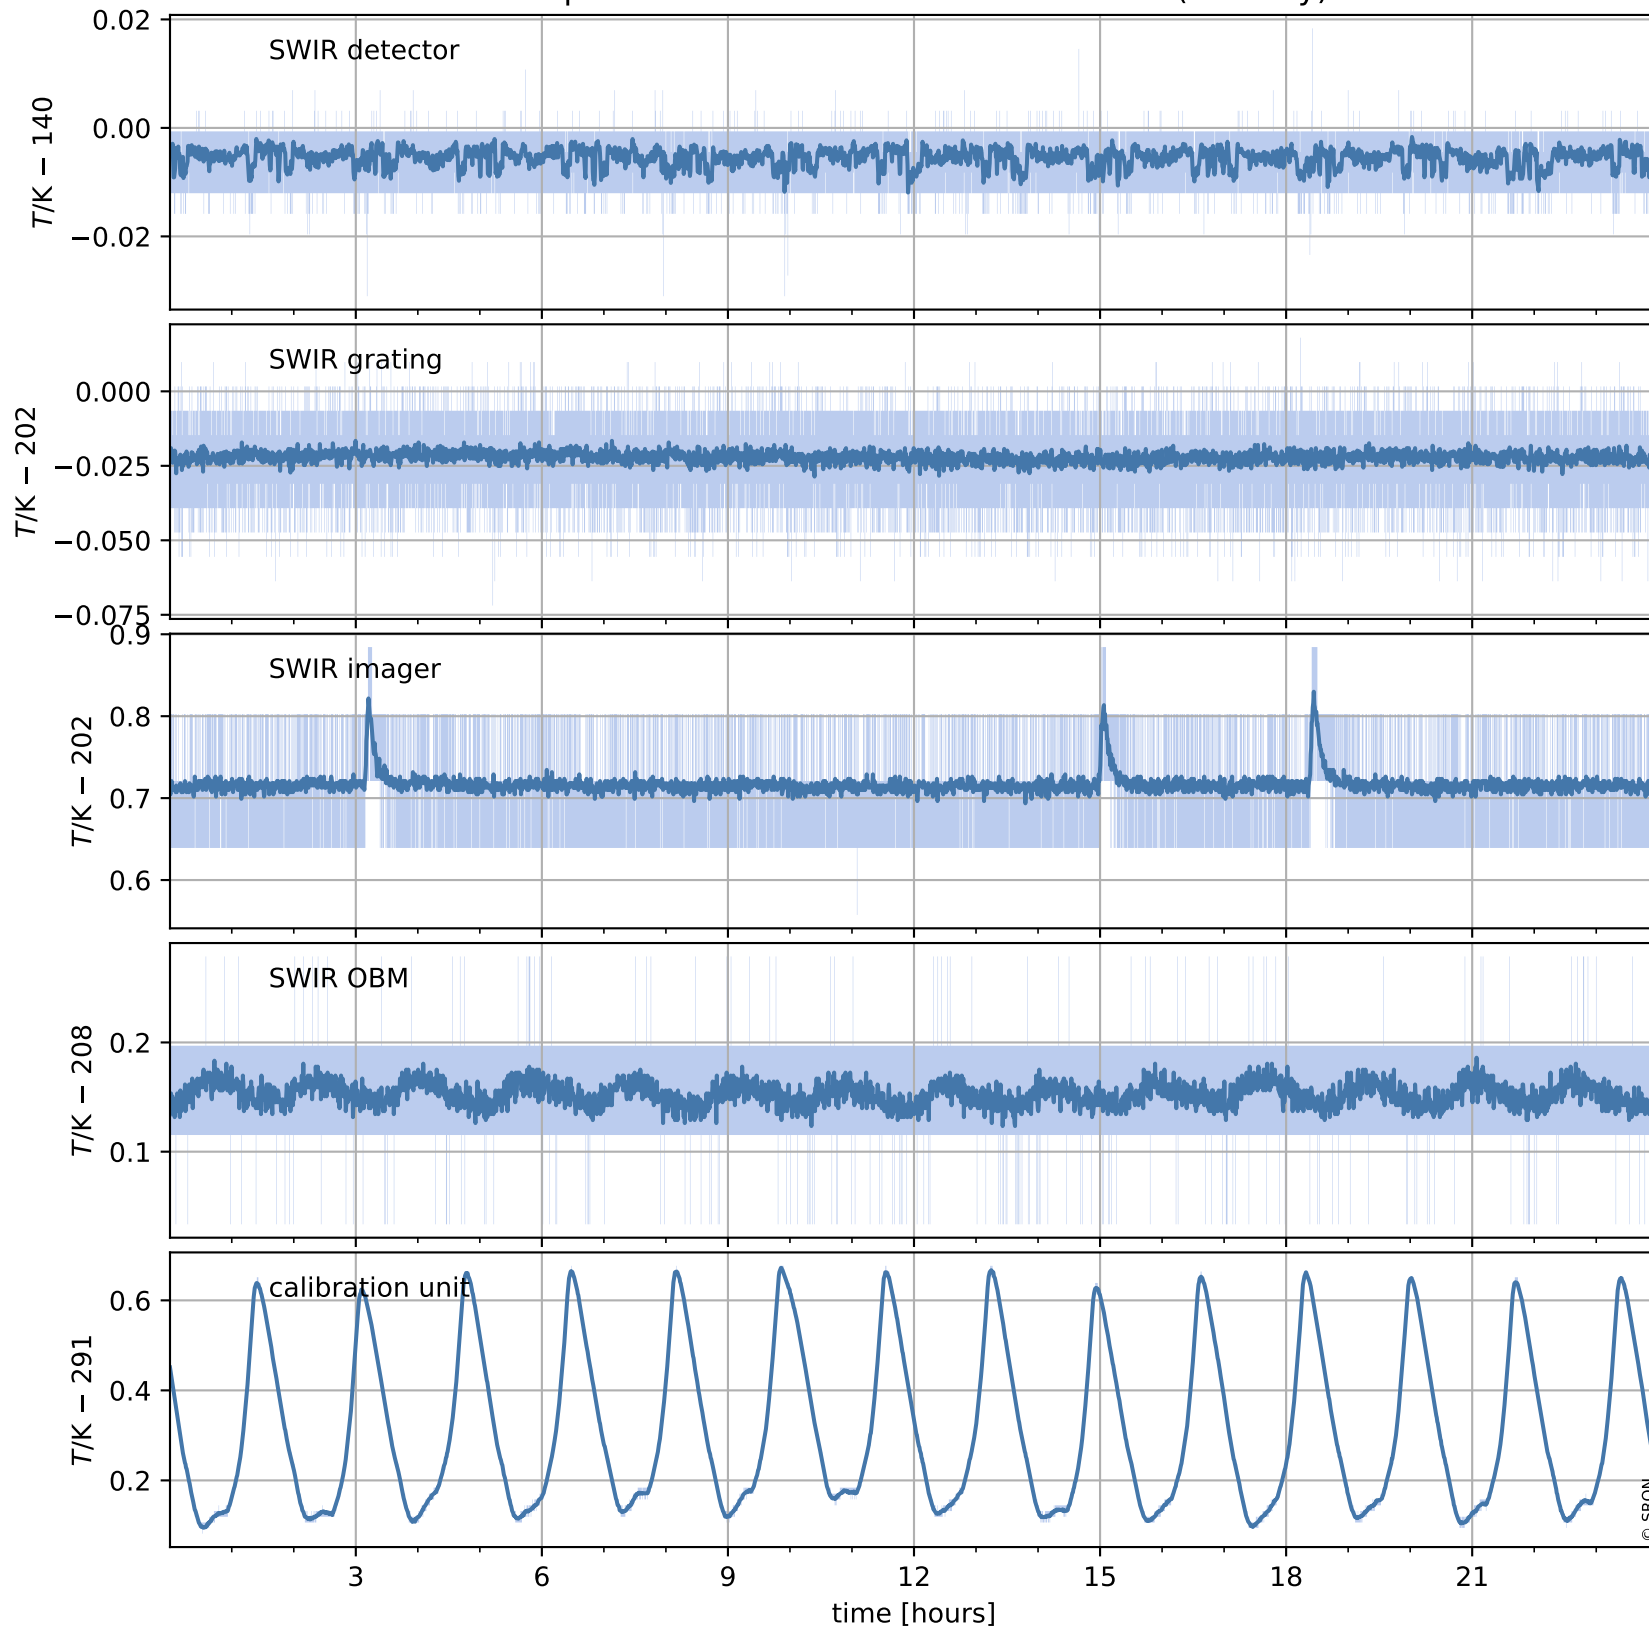

Tropomi SWIR housekeeping data

orbits : [11530, 11543]
coverage : 2020-01-04 / 2020-01-05
created : 2023-08-21T08:53:37

Temperature of sensors relevant for SWIR (one day)

Tropomi SWIR housekeeping data

orbits : [11059, 11543]
coverage : 2019-12-01 / 2020-01-05
created : 2023-08-21T08:53:37

Temperature of sensors relevant for SWIR (last month)

Tropomi SWIR housekeeping data

orbits : [11530, 11543]
coverage : 2020-01-04 / 2020-01-05
created : 2023-08-21T08:53:38

Current and duty cycle of 3 heaters relevant for SWIR (one day)

Tropomi SWIR housekeeping data

orbits : [11059, 11543]
coverage : 2019-12-01 / 2020-01-05
created : 2023-08-21T08:53:38

Current and duty cycle of 3 heaters relevant for SWIR (last month)

Tropomi SWIR housekeeping data