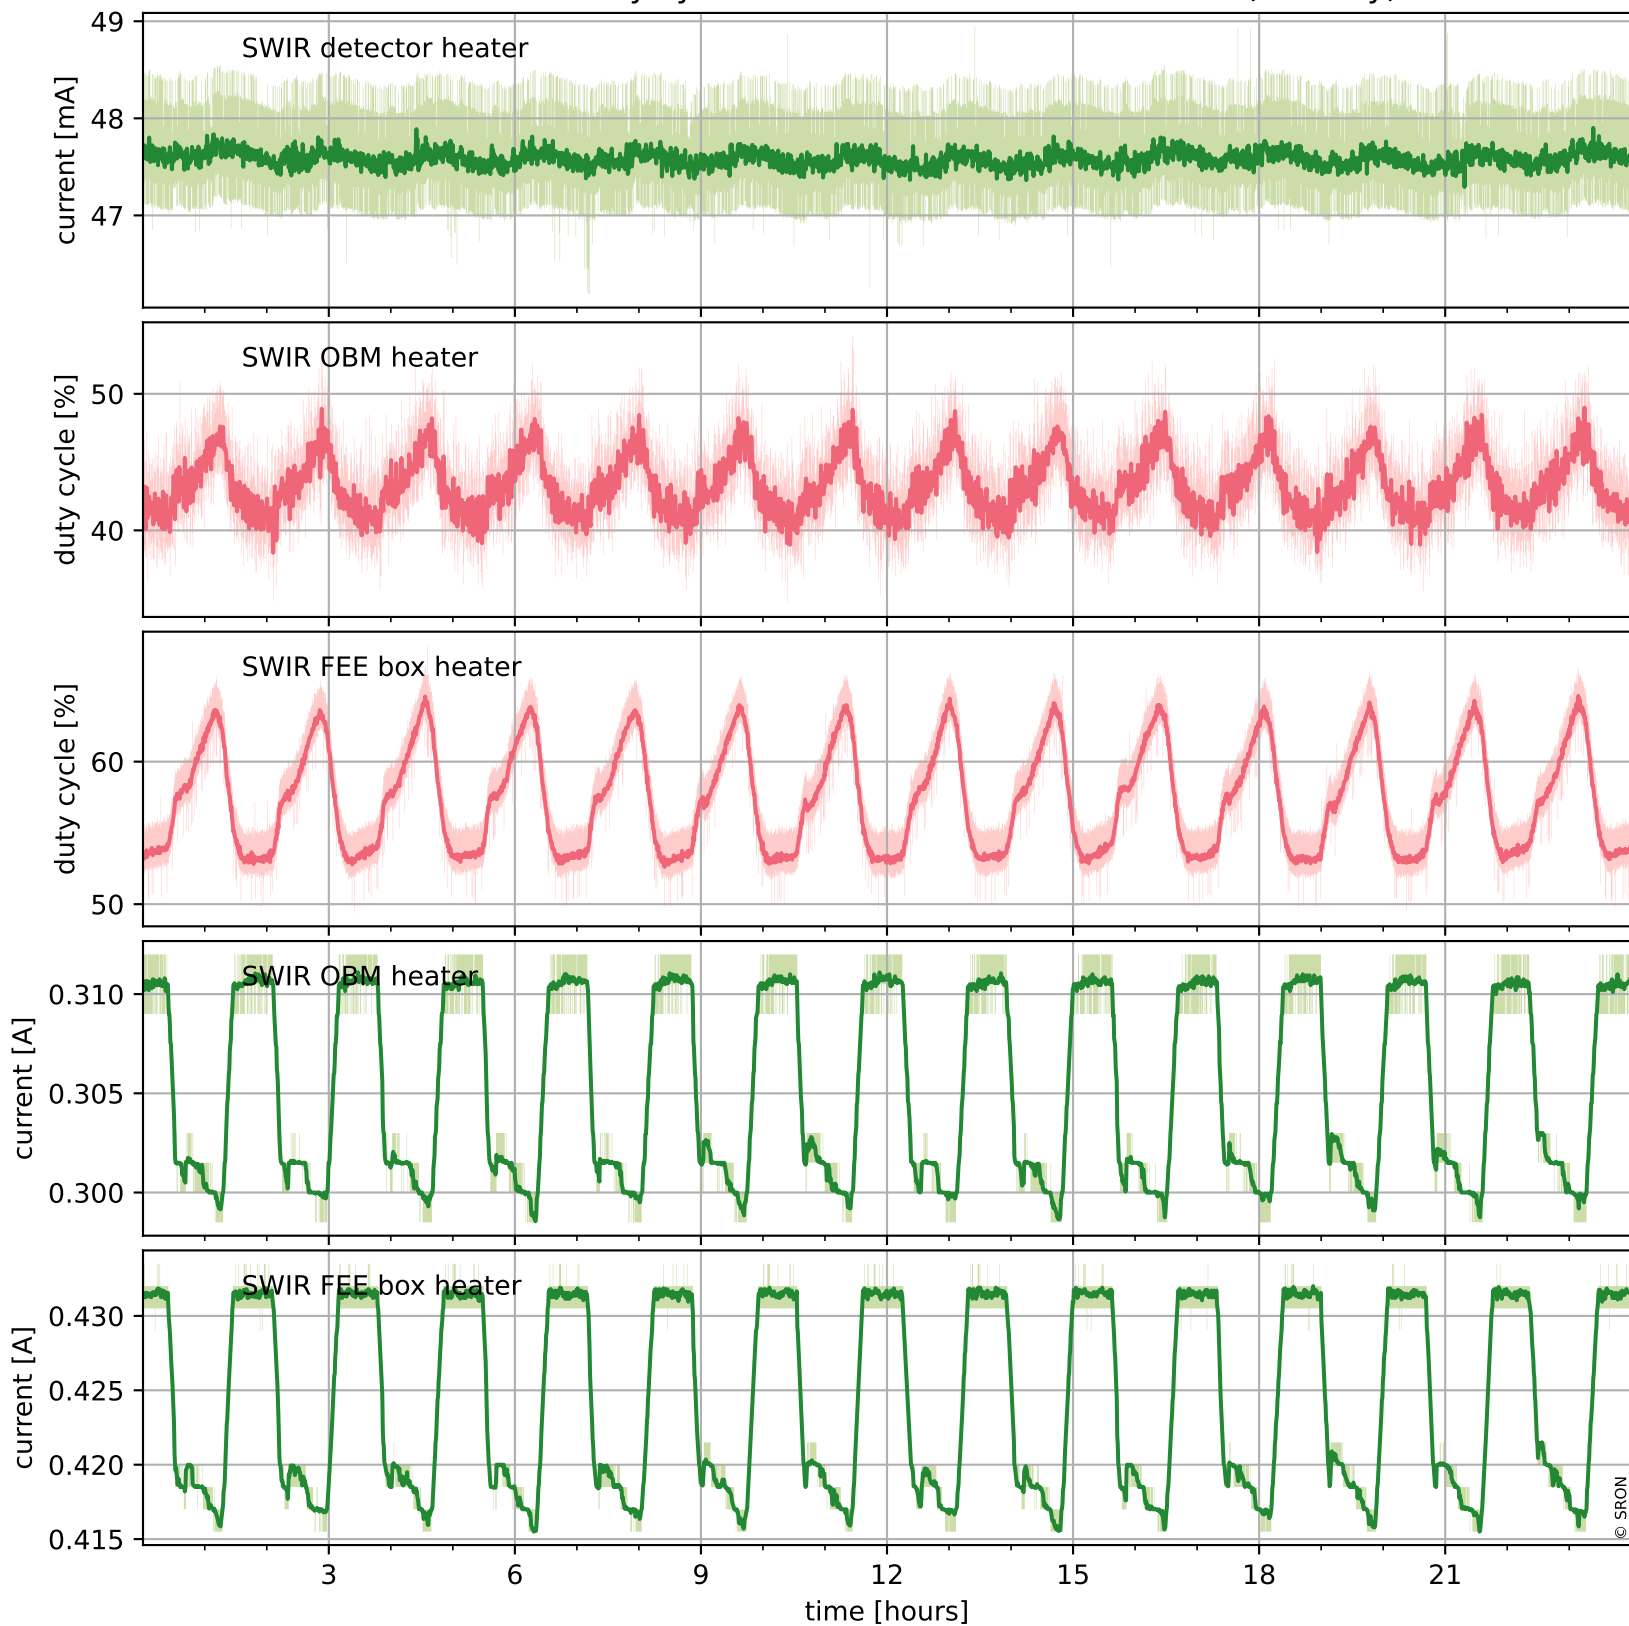

Tropomi SWIR housekeeping data

orbits : [11714, 11727]
coverage : 2020-01-17 / 2020-01-18
created : 2023-08-21T08:54:07

Temperature of sensors relevant for SWIR (one day)

Tropomi SWIR housekeeping data

orbits : [11243, 11727]
coverage : 2019-12-14 / 2020-01-18
created : 2023-08-21T08:54:07

Temperature of sensors relevant for SWIR (last month)

Tropomi SWIR housekeeping data

orbits : [11714, 11727]
coverage : 2020-01-17 / 2020-01-18
created : 2023-08-21T08:54:07

Current and duty cycle of 3 heaters relevant for SWIR (one day)

Tropomi SWIR housekeeping data

orbits : [11243, 11727]
coverage : 2019-12-14 / 2020-01-18
created : 2023-08-21T08:54:08

Current and duty cycle of 3 heaters relevant for SWIR (last month)

Tropomi SWIR housekeeping data

orbits : [11714, 11727]
coverage : 2020-01-17 / 2020-01-18
created : 2023-08-21T08:54:08

Temperature of sensors at the SWIR front-end electronics (one day)

Tropomi SWIR housekeeping data

orbits : [11243, 11727]
coverage : 2019-12-14 / 2020-01-18
created : 2023-08-21T08:54:09