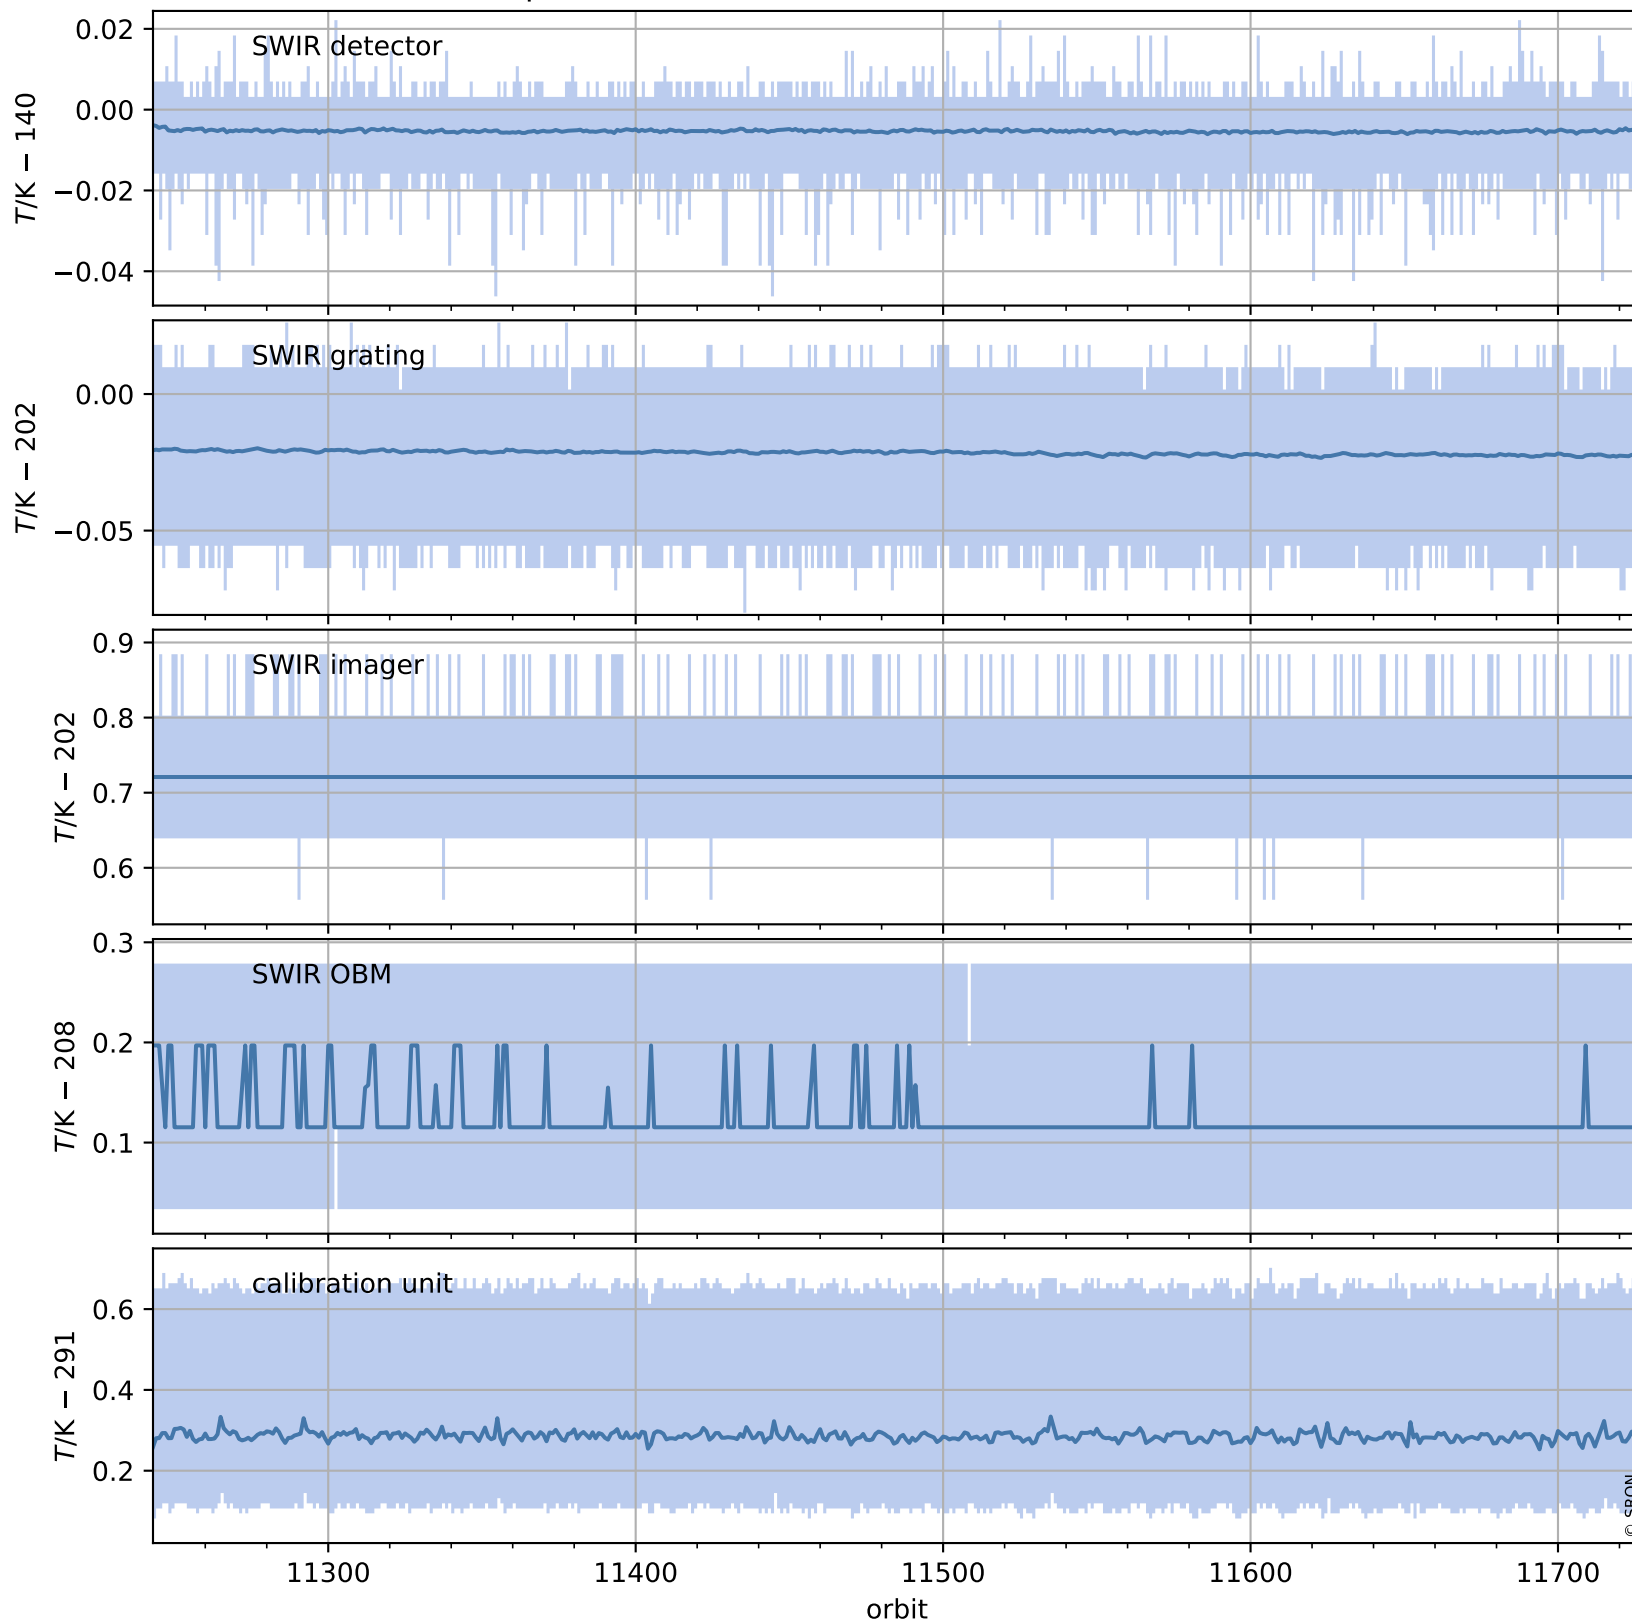

Tropomi SWIR housekeeping data

orbits : [11714, 11727]
coverage : 2020-01-17 / 2020-01-18
created : 2023-08-21T08:54:07

Temperature of sensors relevant for SWIR (one day)

Tropomi SWIR housekeeping data

orbits : [11243, 11727]
coverage : 2019-12-14 / 2020-01-18
created : 2023-08-21T08:54:07

Temperature of sensors relevant for SWIR (last month)

Tropomi SWIR housekeeping data

orbits : [11714, 11727]
coverage : 2020-01-17 / 2020-01-18
created : 2023-08-21T08:54:07

Current and duty cycle of 3 heaters relevant for SWIR (one day)

Tropomi SWIR housekeeping data

orbits : [11243, 11727]
coverage : 2019-12-14 / 2020-01-18
created : 2023-08-21T08:54:08

Current and duty cycle of 3 heaters relevant for SWIR (last month)

Tropomi SWIR housekeeping data

orbits : [11714, 11727]
coverage : 2020-01-17 / 2020-01-18
created : 2023-08-21T08:54:08

Temperature of sensors at the SWIR front-end electronics (one day)

Tropomi SWIR housekeeping data

orbits : [11243, 11727]
coverage : 2019-12-14 / 2020-01-18
created : 2023-08-21T08:54:09