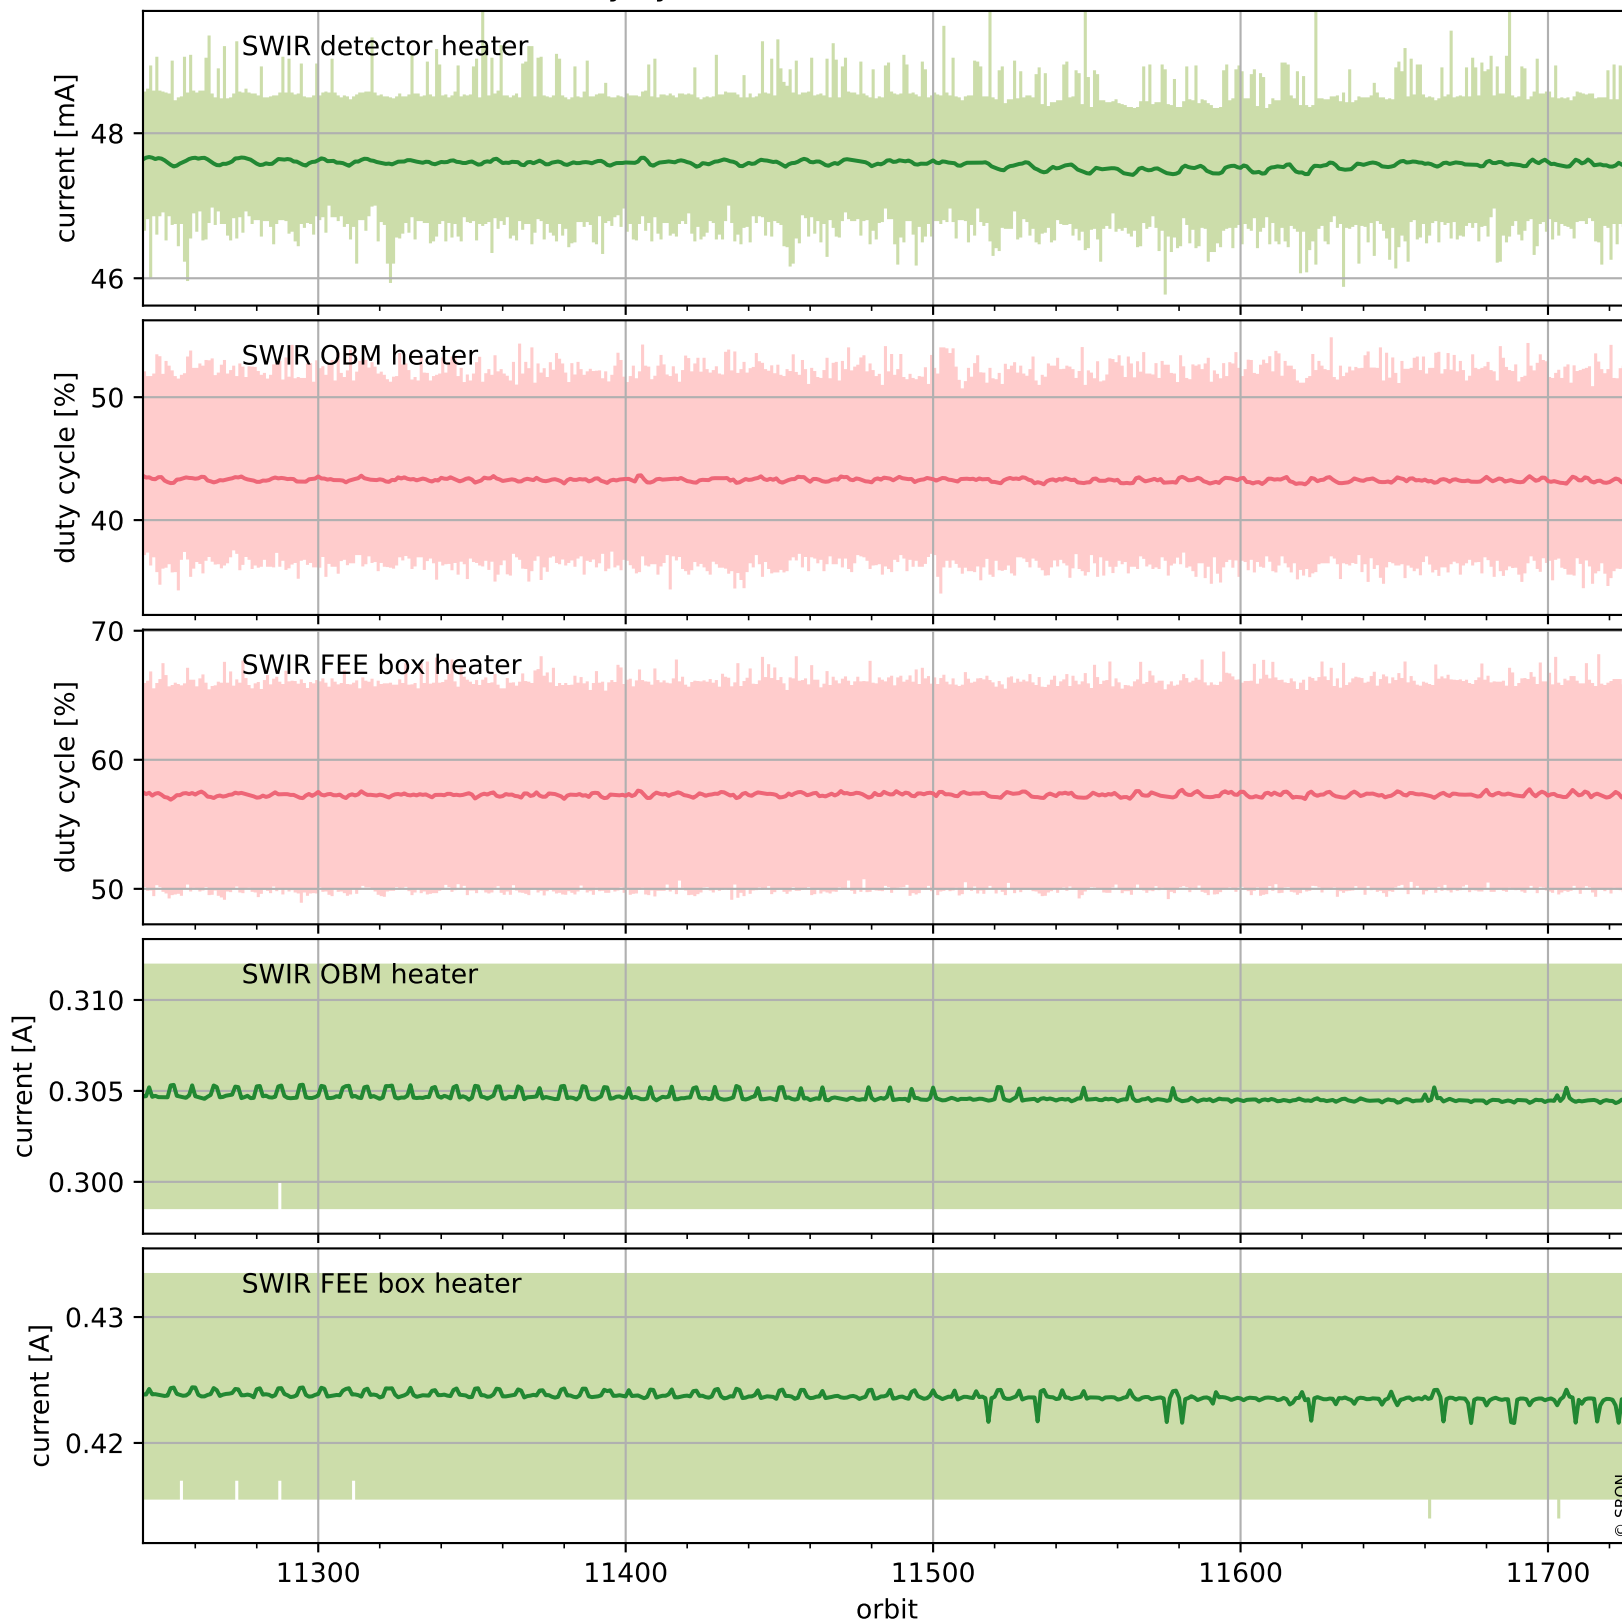

Tropomi SWIR housekeeping data

orbits : [11714, 11727]
coverage : 2020-01-17 / 2020-01-18
created : 2023-08-21T08:54:07

Temperature of sensors relevant for SWIR (one day)

Tropomi SWIR housekeeping data

orbits : [11243, 11727]
coverage : 2019-12-14 / 2020-01-18
created : 2023-08-21T08:54:07

Temperature of sensors relevant for SWIR (last month)

Tropomi SWIR housekeeping data

orbits : [11714, 11727]
coverage : 2020-01-17 / 2020-01-18
created : 2023-08-21T08:54:07

Current and duty cycle of 3 heaters relevant for SWIR (one day)

Tropomi SWIR housekeeping data

orbits : [11243, 11727]
coverage : 2019-12-14 / 2020-01-18
created : 2023-08-21T08:54:08

Current and duty cycle of 3 heaters relevant for SWIR (last month)

Tropomi SWIR housekeeping data

orbits : [11714, 11727]
coverage : 2020-01-17 / 2020-01-18
created : 2023-08-21T08:54:08

Temperature of sensors at the SWIR front-end electronics (one day)

Tropomi SWIR housekeeping data

orbits : [11243, 11727]
coverage : 2019-12-14 / 2020-01-18
created : 2023-08-21T08:54:09