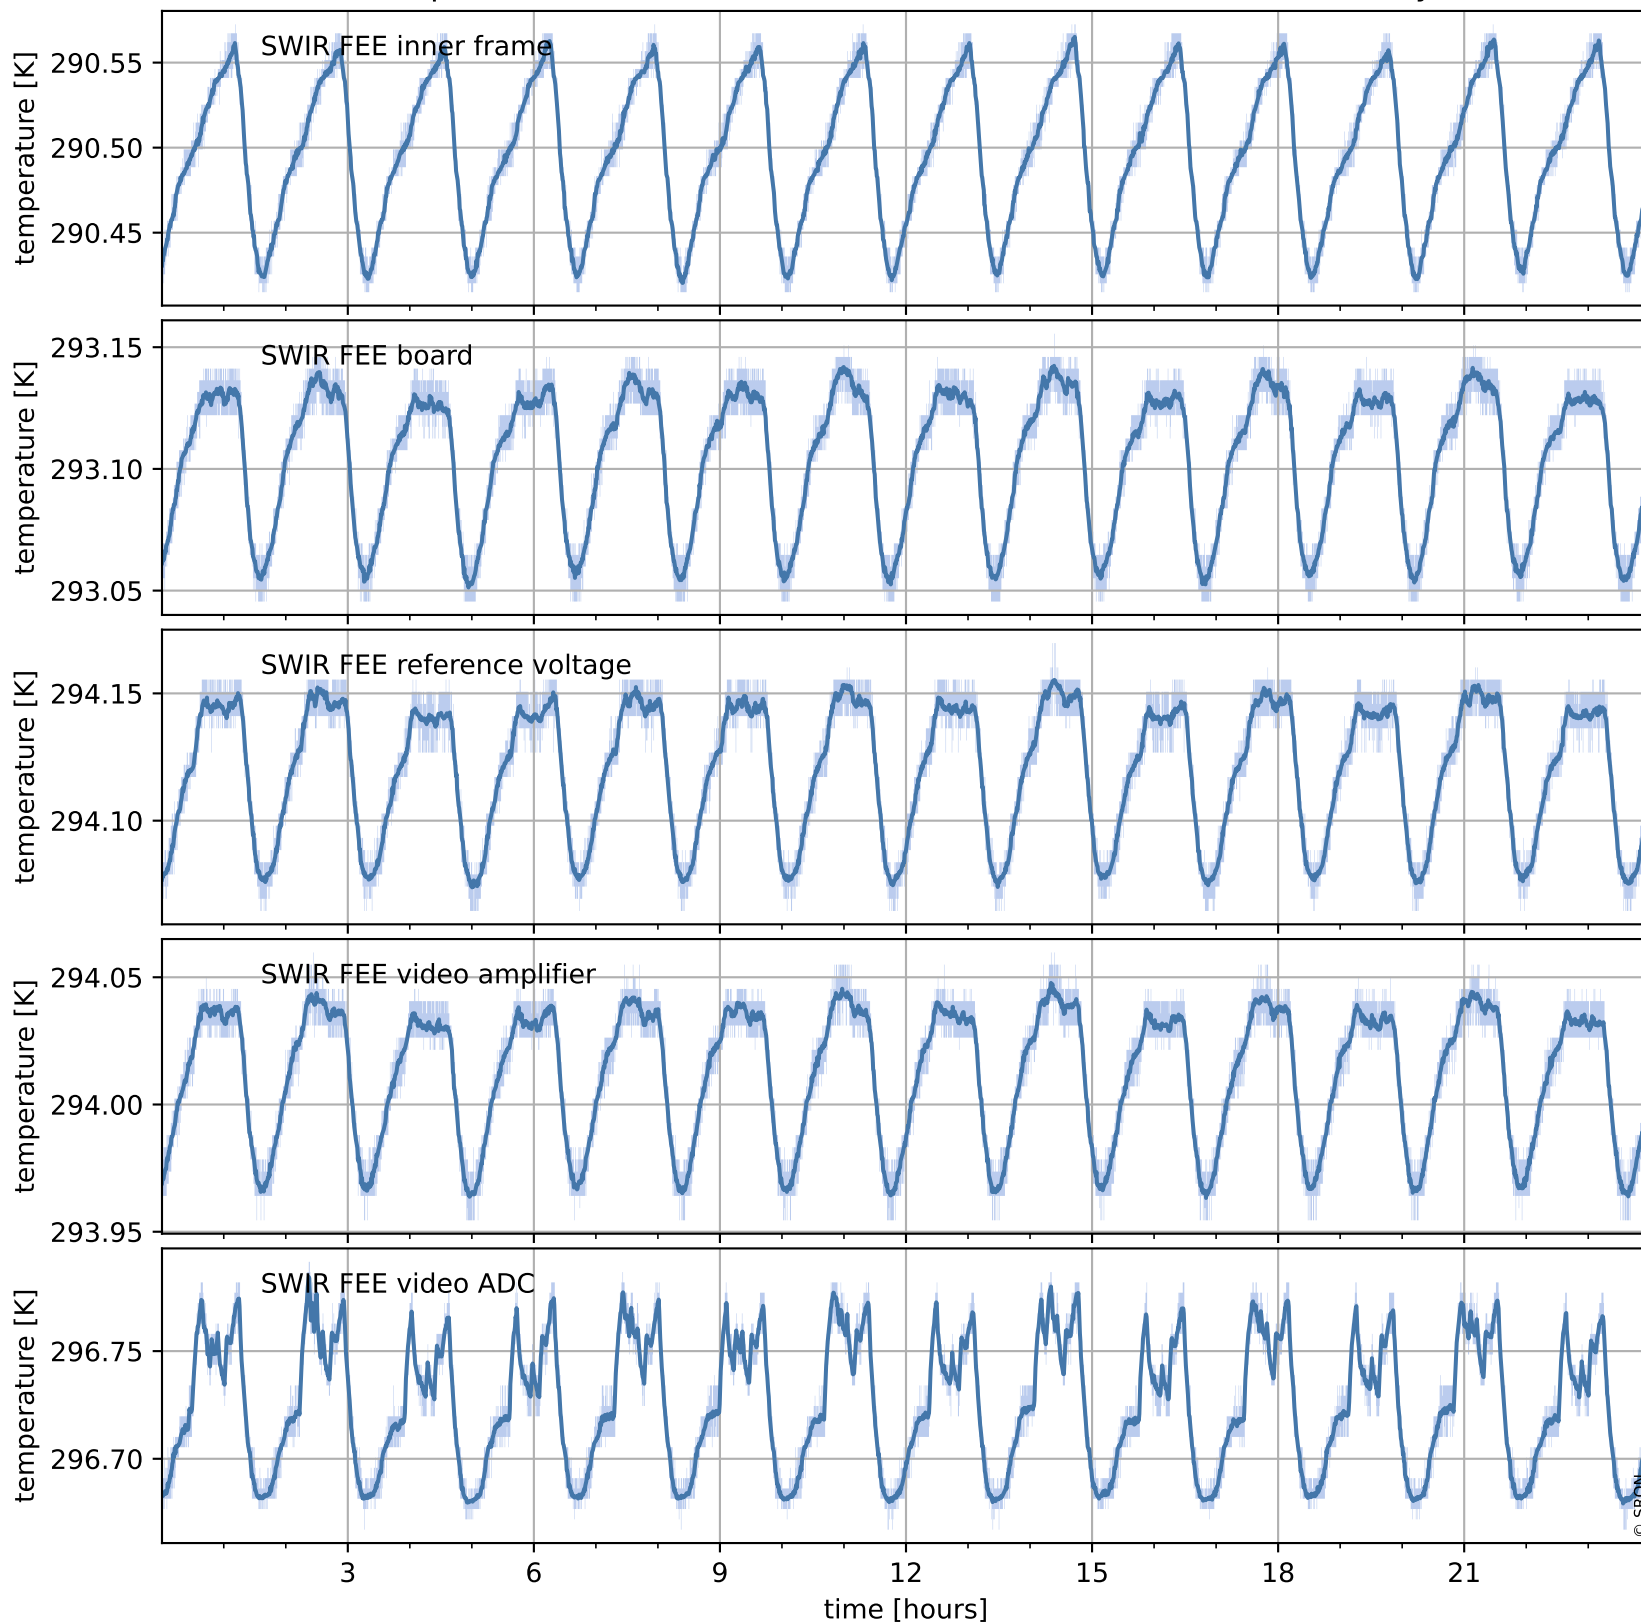

Tropomi SWIR housekeeping data

orbits : [11714, 11727]
coverage : 2020-01-17 / 2020-01-18
created : 2023-08-21T08:54:07

Temperature of sensors relevant for SWIR (one day)

Tropomi SWIR housekeeping data

orbits : [11243, 11727]
coverage : 2019-12-14 / 2020-01-18
created : 2023-08-21T08:54:07

Temperature of sensors relevant for SWIR (last month)

Tropomi SWIR housekeeping data

orbits : [11714, 11727]
coverage : 2020-01-17 / 2020-01-18
created : 2023-08-21T08:54:07

Current and duty cycle of 3 heaters relevant for SWIR (one day)

Tropomi SWIR housekeeping data

orbits : [11243, 11727]
coverage : 2019-12-14 / 2020-01-18
created : 2023-08-21T08:54:08

Current and duty cycle of 3 heaters relevant for SWIR (last month)

Tropomi SWIR housekeeping data

orbits : [11714, 11727]
coverage : 2020-01-17 / 2020-01-18
created : 2023-08-21T08:54:08

Temperature of sensors at the SWIR front-end electronics (one day)

Tropomi SWIR housekeeping data

orbits : [11243, 11727]
coverage : 2019-12-14 / 2020-01-18
created : 2023-08-21T08:54:09