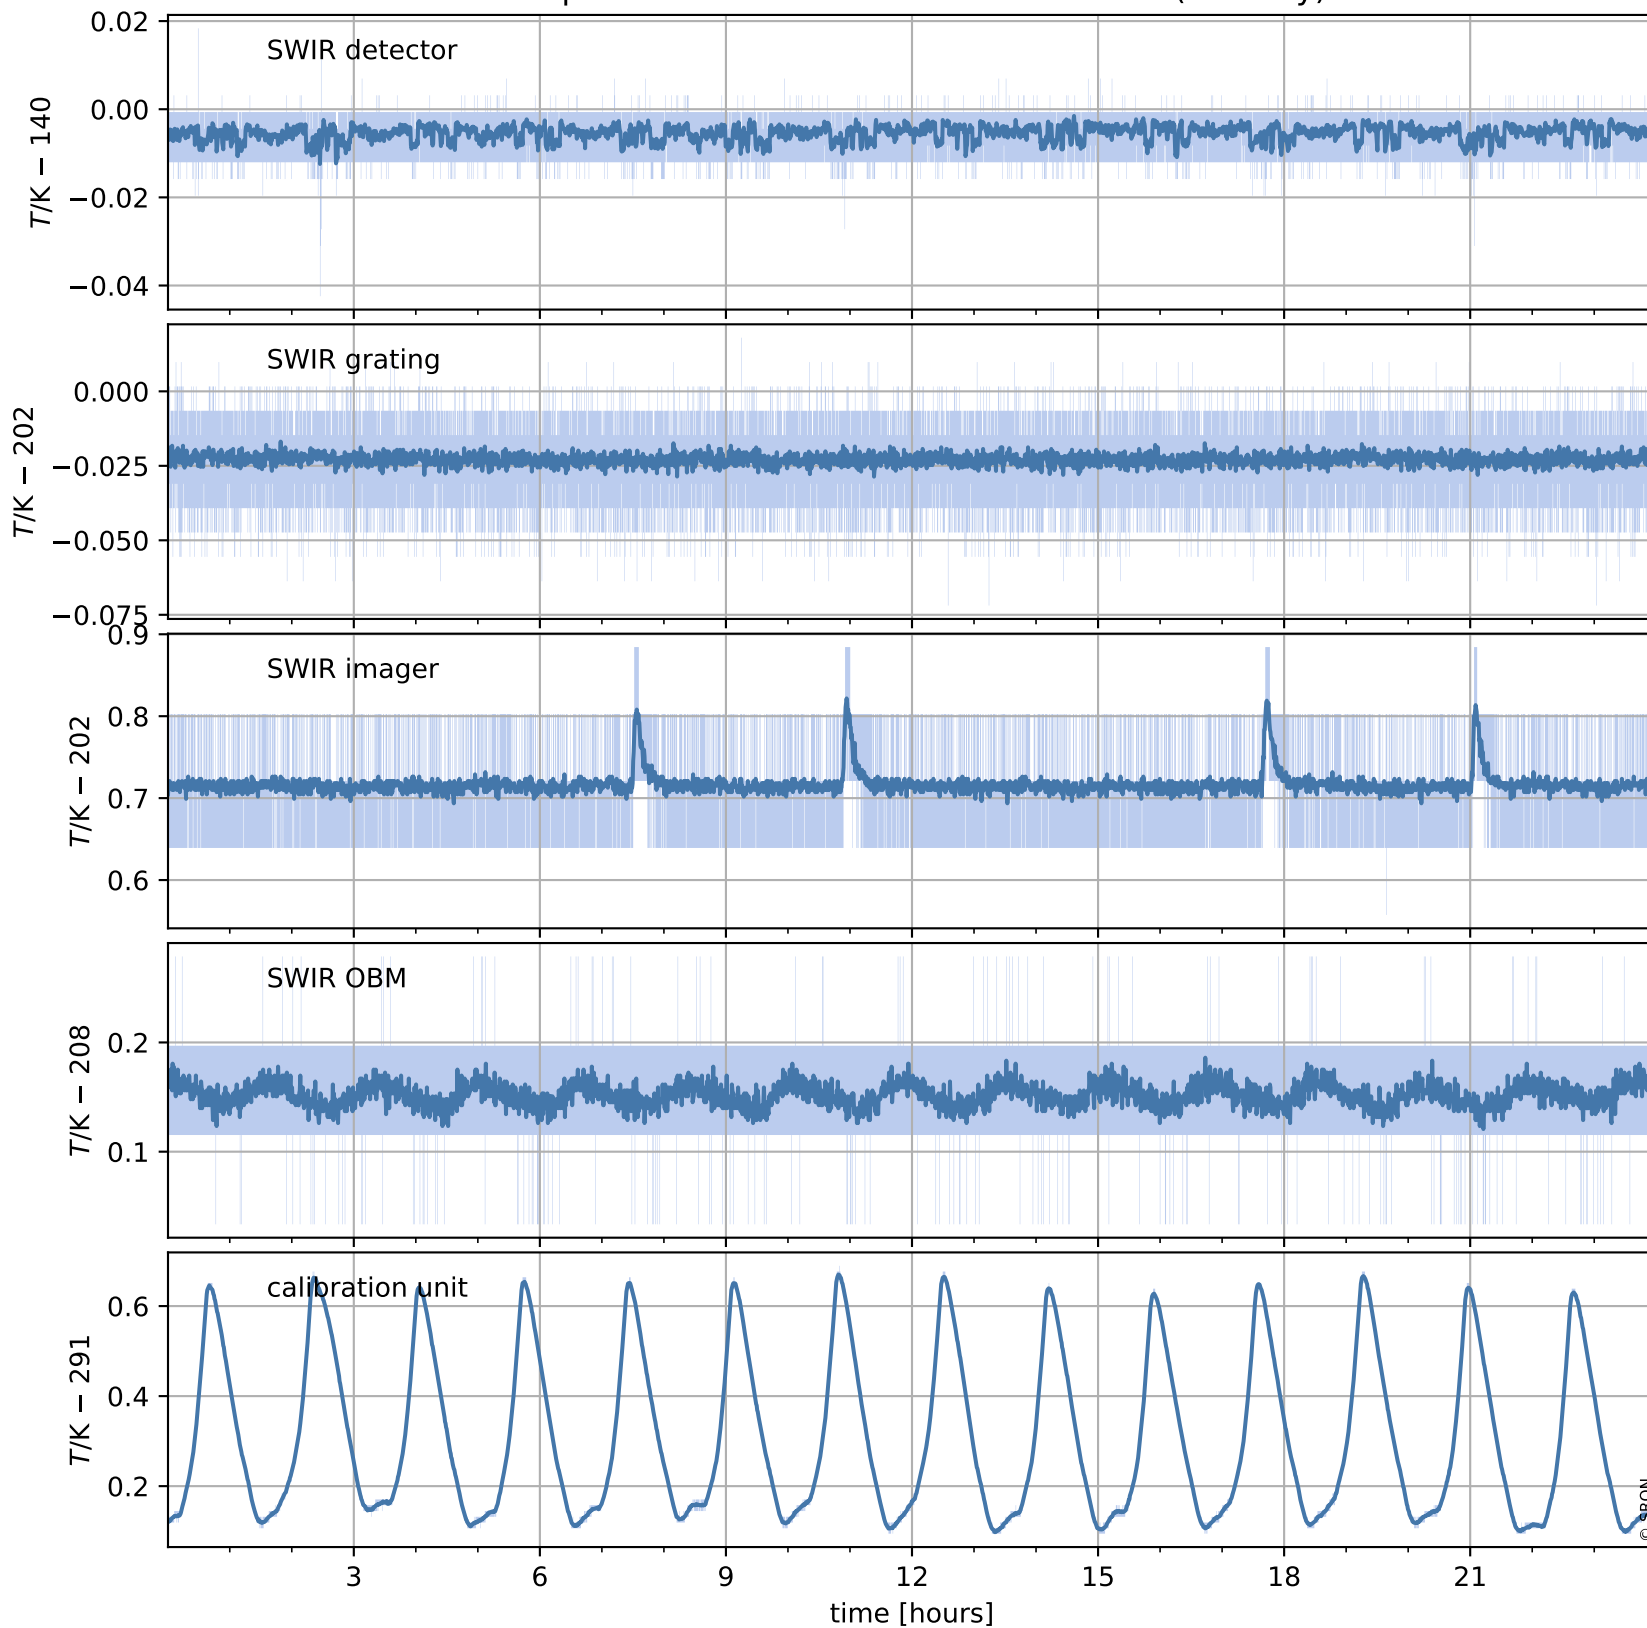

Tropomi SWIR housekeeping data

orbits : [11714, 11727]
coverage : 2020-01-17 / 2020-01-18
created : 2023-08-21T08:54:07

Temperature of sensors relevant for SWIR (one day)

Tropomi SWIR housekeeping data

orbits : [11243, 11727]
coverage : 2019-12-14 / 2020-01-18
created : 2023-08-21T08:54:07

Temperature of sensors relevant for SWIR (last month)

Tropomi SWIR housekeeping data

orbits : [11714, 11727]
coverage : 2020-01-17 / 2020-01-18
created : 2023-08-21T08:54:07

Current and duty cycle of 3 heaters relevant for SWIR (one day)

Tropomi SWIR housekeeping data

orbits : [11243, 11727]
coverage : 2019-12-14 / 2020-01-18
created : 2023-08-21T08:54:08

Current and duty cycle of 3 heaters relevant for SWIR (last month)

Tropomi SWIR housekeeping data