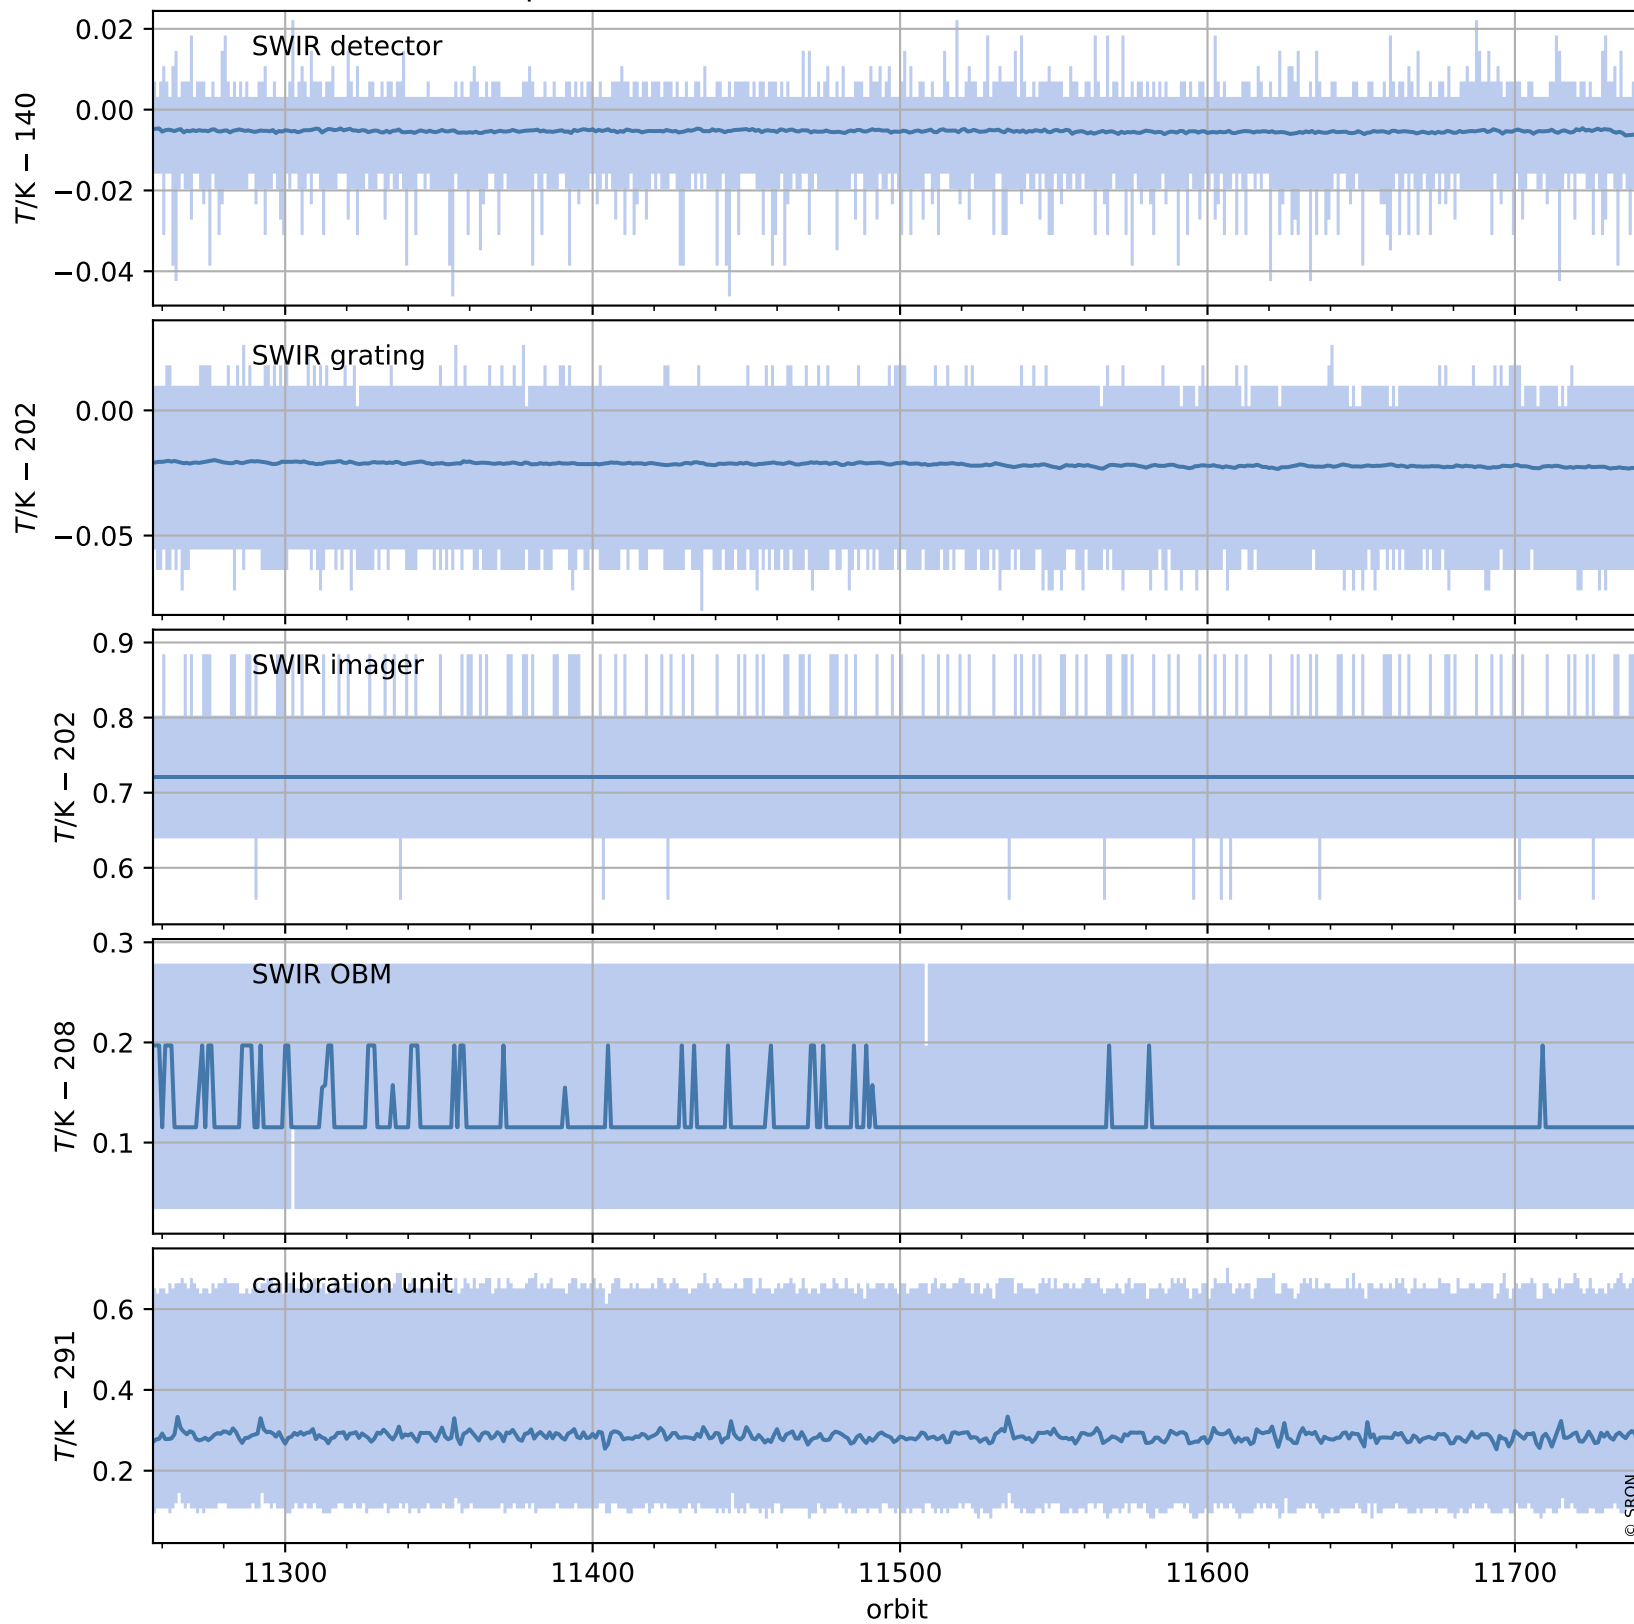

# Tropomi SWIR housekeeping data

orbits : [11728, 11741]  
coverage : 2020-01-18 / 2020-01-19  
created : 2023-08-21T08:54:09

## Temperature of sensors relevant for SWIR (one day)

# Tropomi SWIR housekeeping data

orbits : [11257, 11741]  
coverage : 2019-12-15 / 2020-01-19  
created : 2023-08-21T08:54:09

## Temperature of sensors relevant for SWIR (last month)