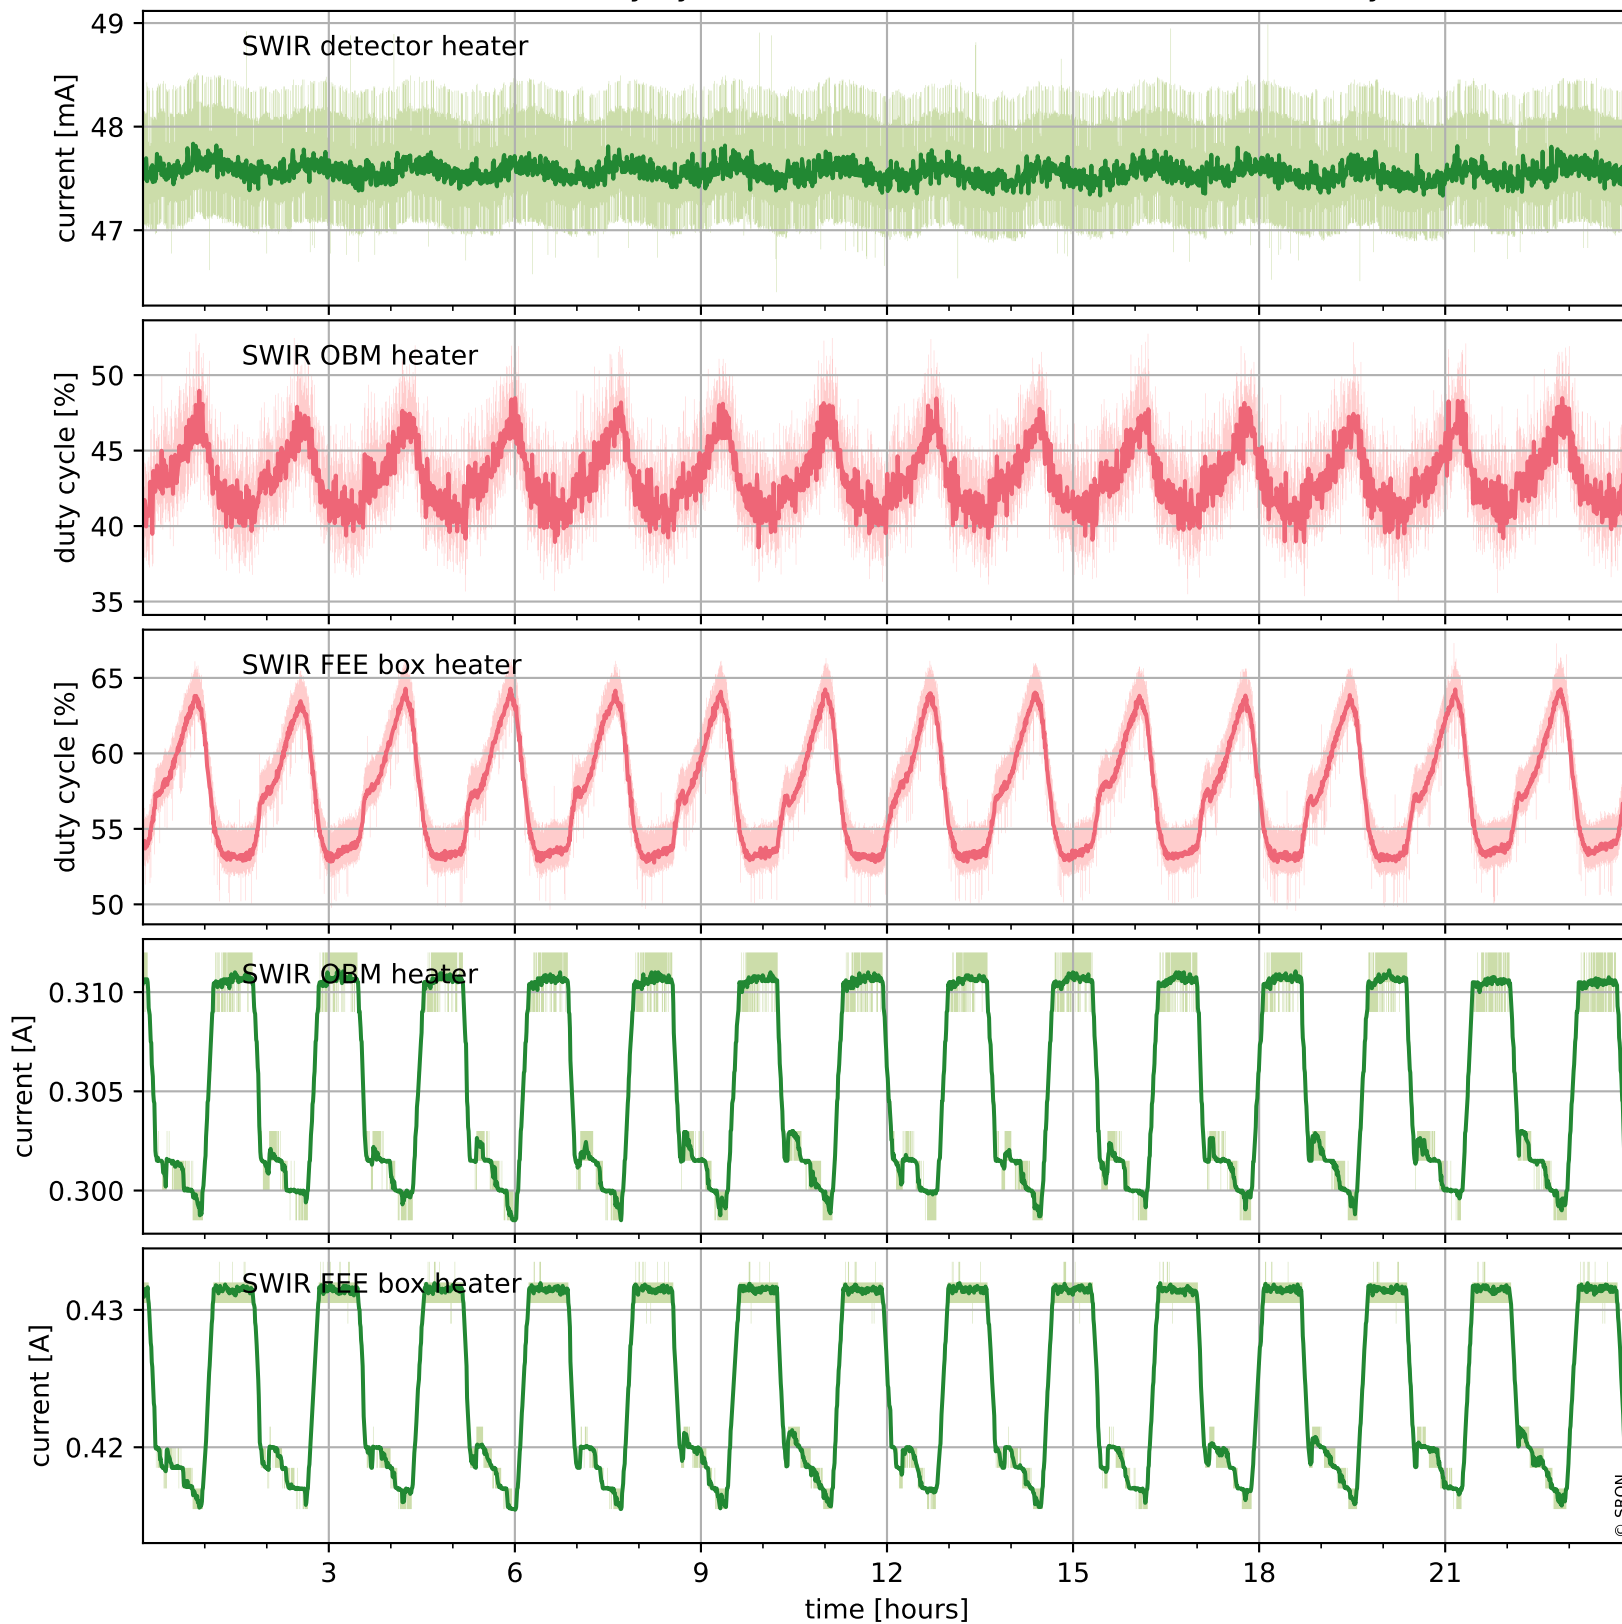

Tropomi SWIR housekeeping data

orbits : [11728, 11741]
coverage : 2020-01-18 / 2020-01-19
created : 2023-08-21T08:54:10

Current and duty cycle of 3 heaters relevant for SWIR (one day)