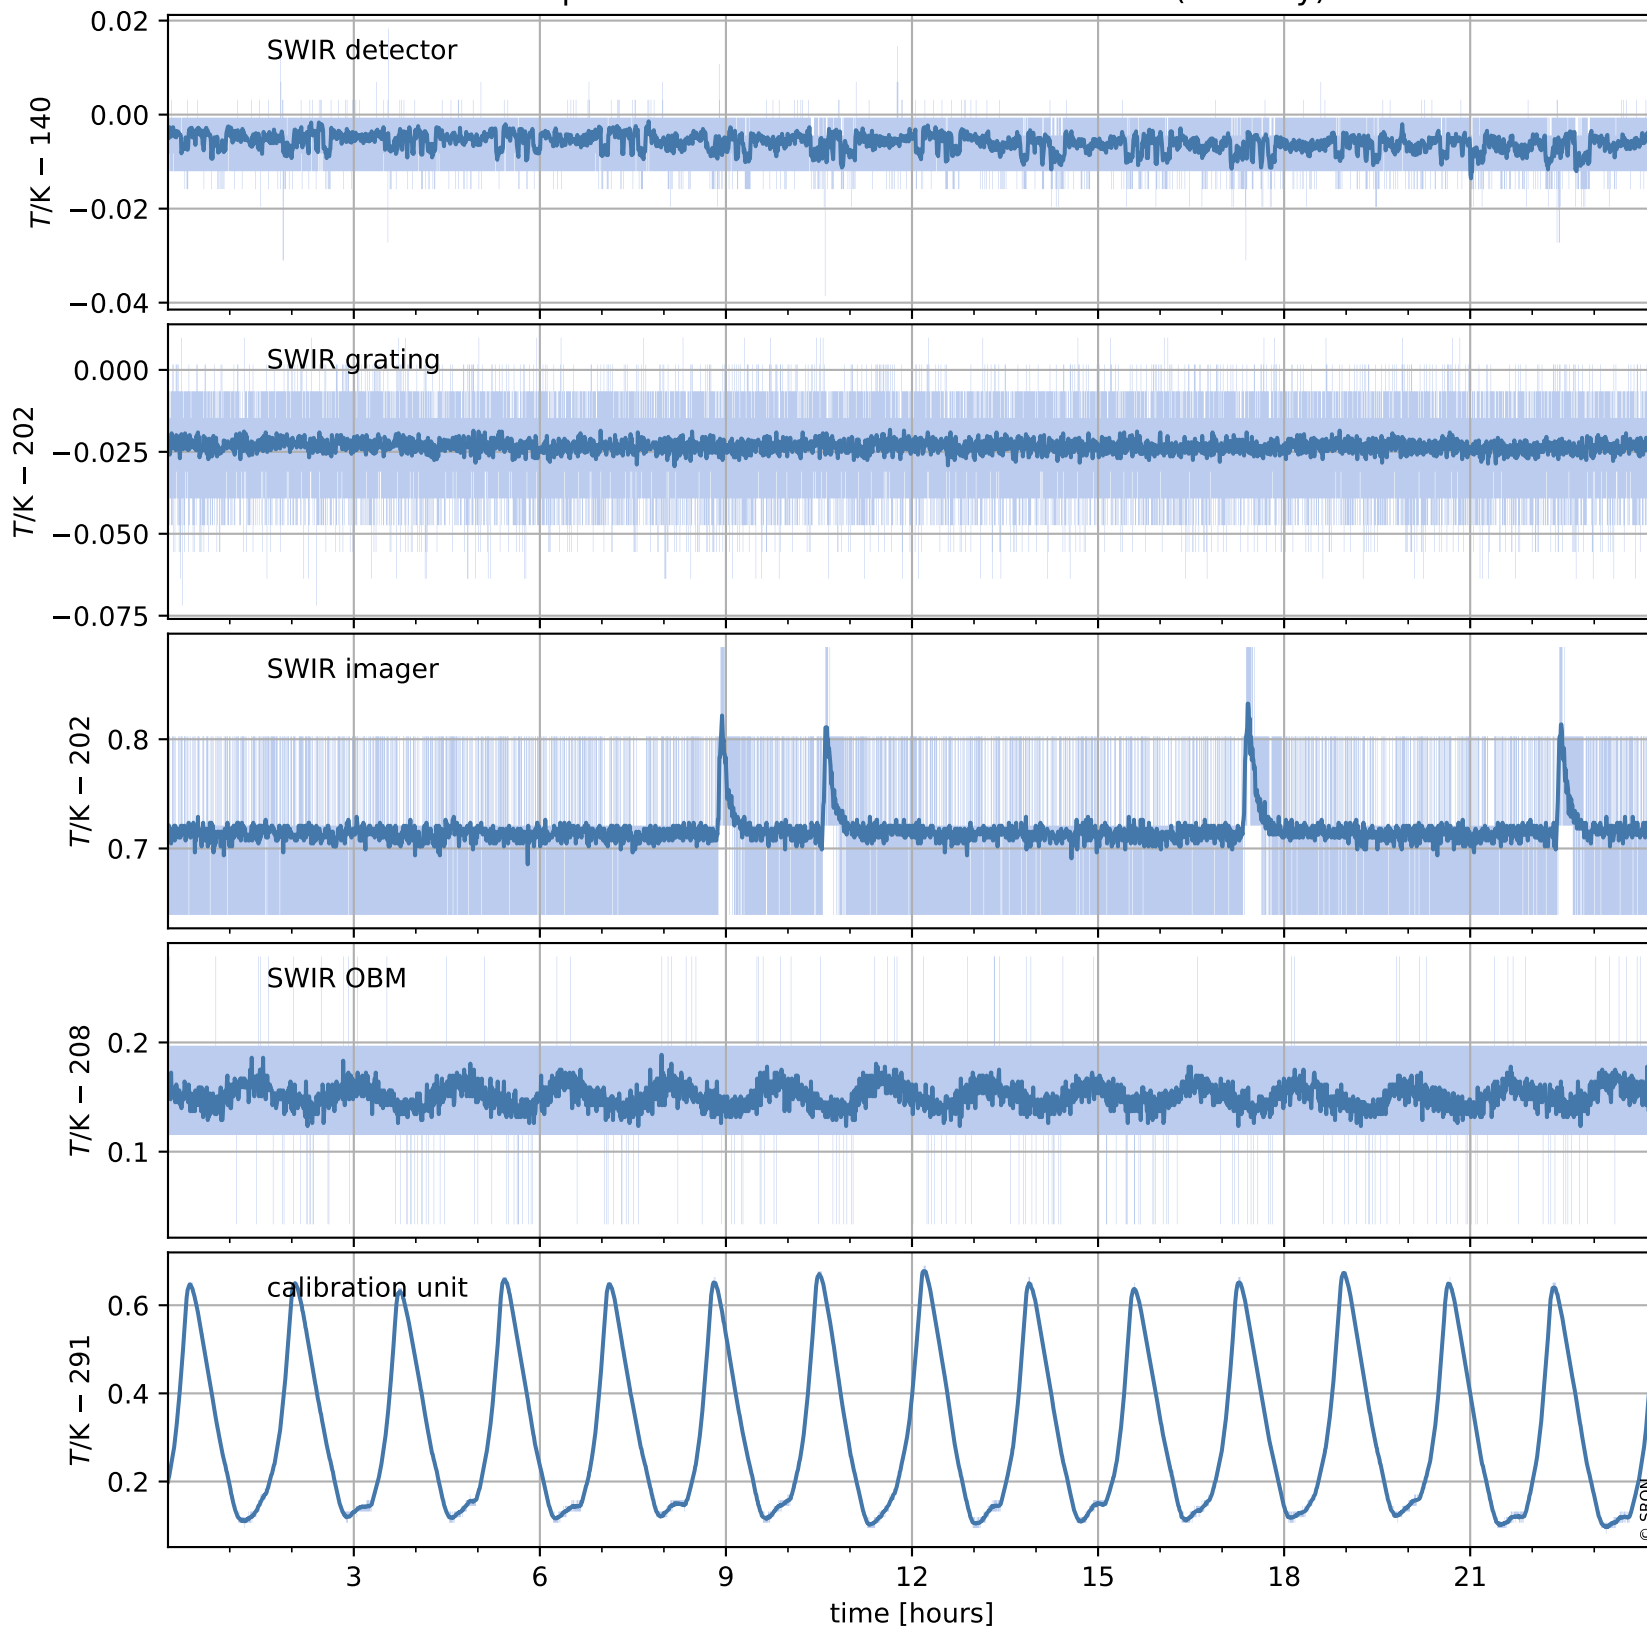

# Tropomi SWIR housekeeping data

orbits : [11728, 11741]  
coverage : 2020-01-18 / 2020-01-19  
created : 2023-08-21T08:54:09

## Temperature of sensors relevant for SWIR (one day)

## Temperature of sensors relevant for SWIR (last month)