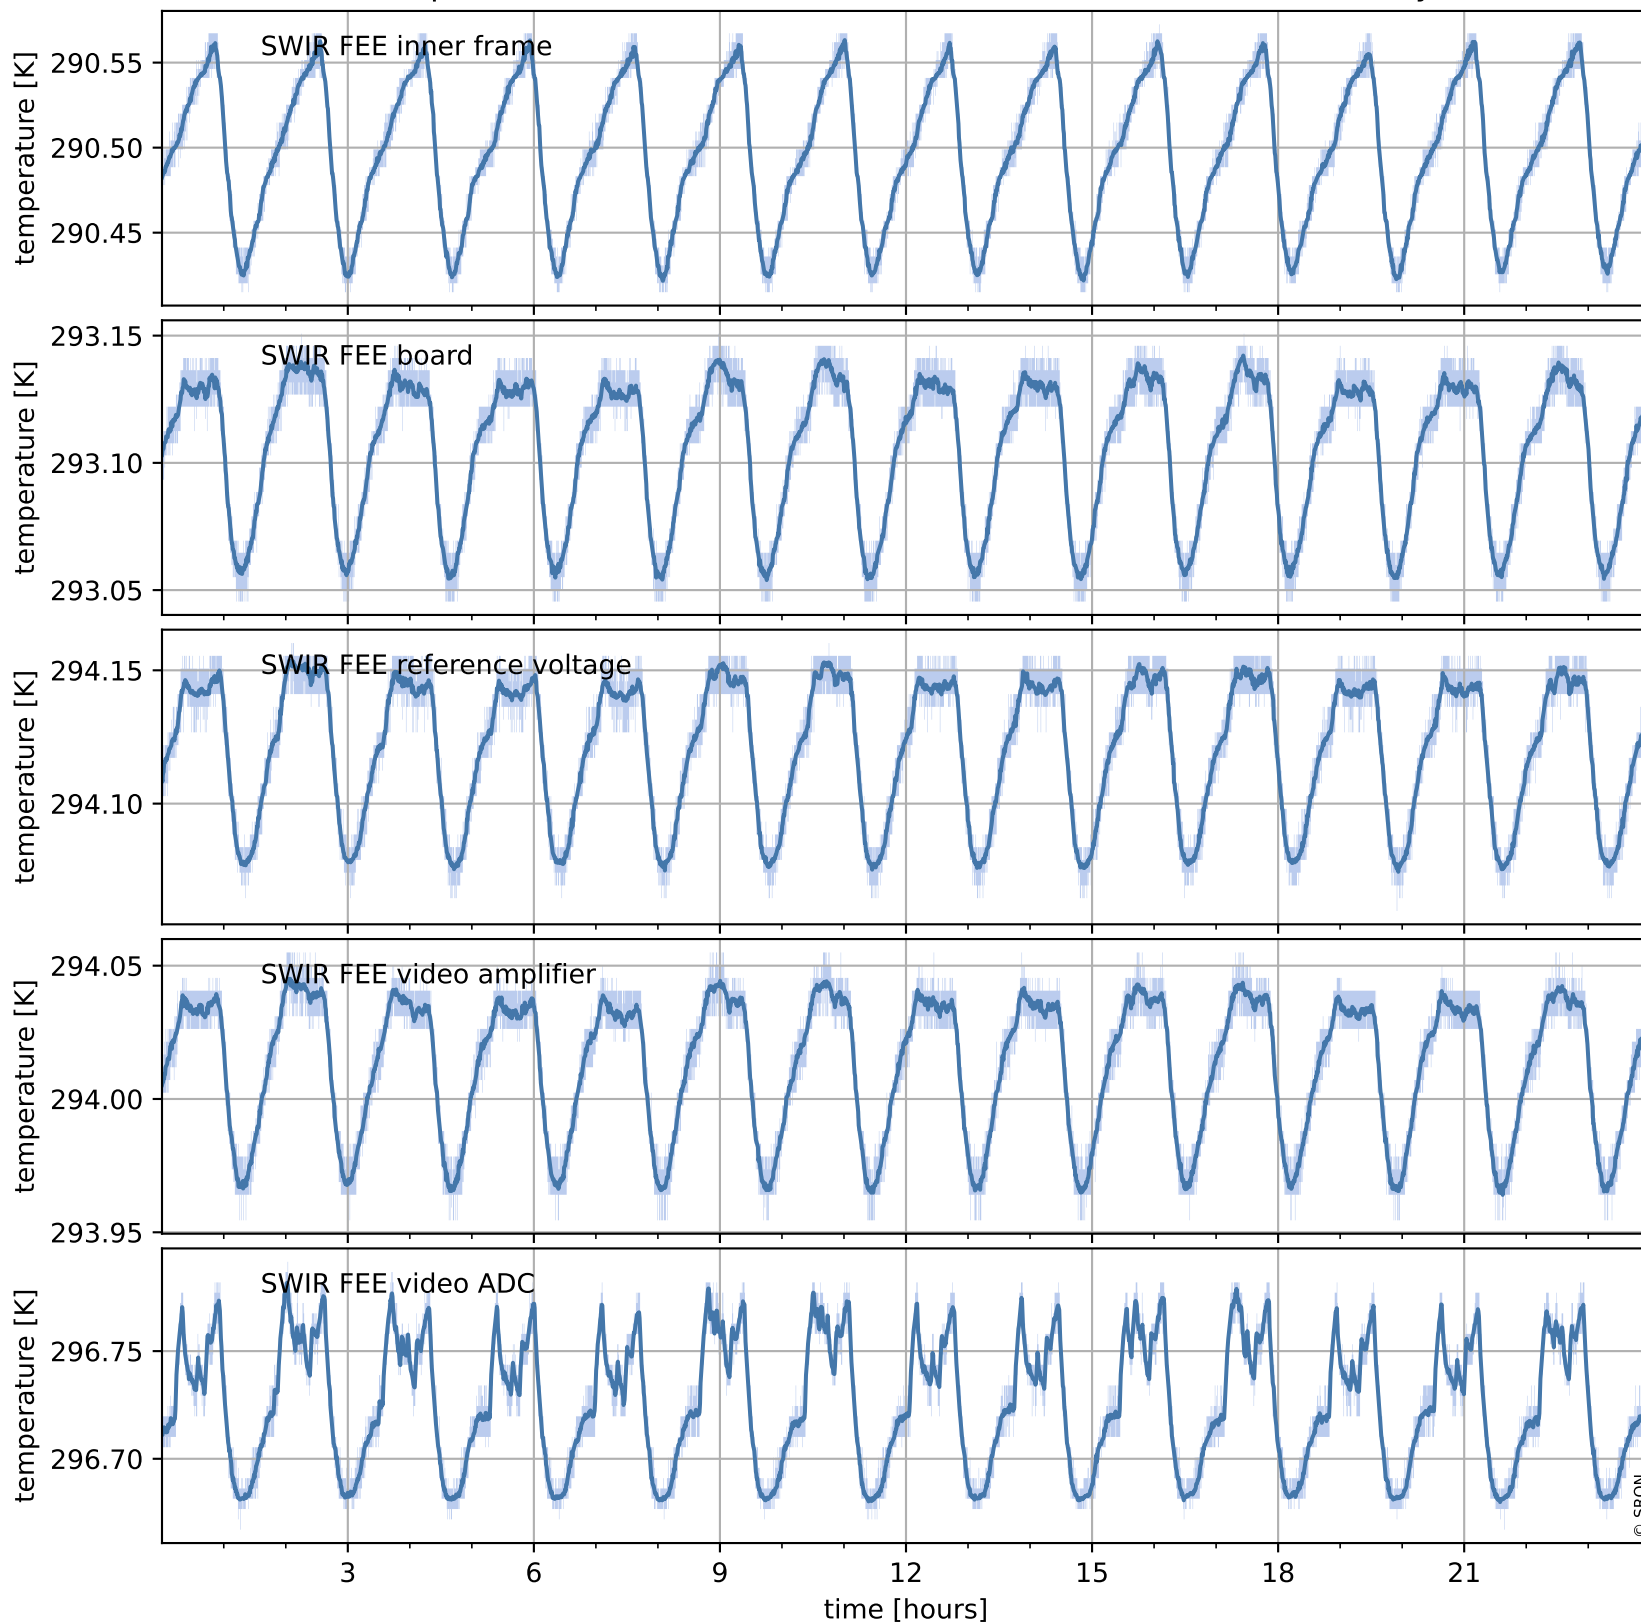

Tropomi SWIR housekeeping data

orbits : [11728, 11741]
coverage : 2020-01-18 / 2020-01-19
created : 2023-08-21T08:54:10

Temperature of sensors at the SWIR front-end electronics (one day)