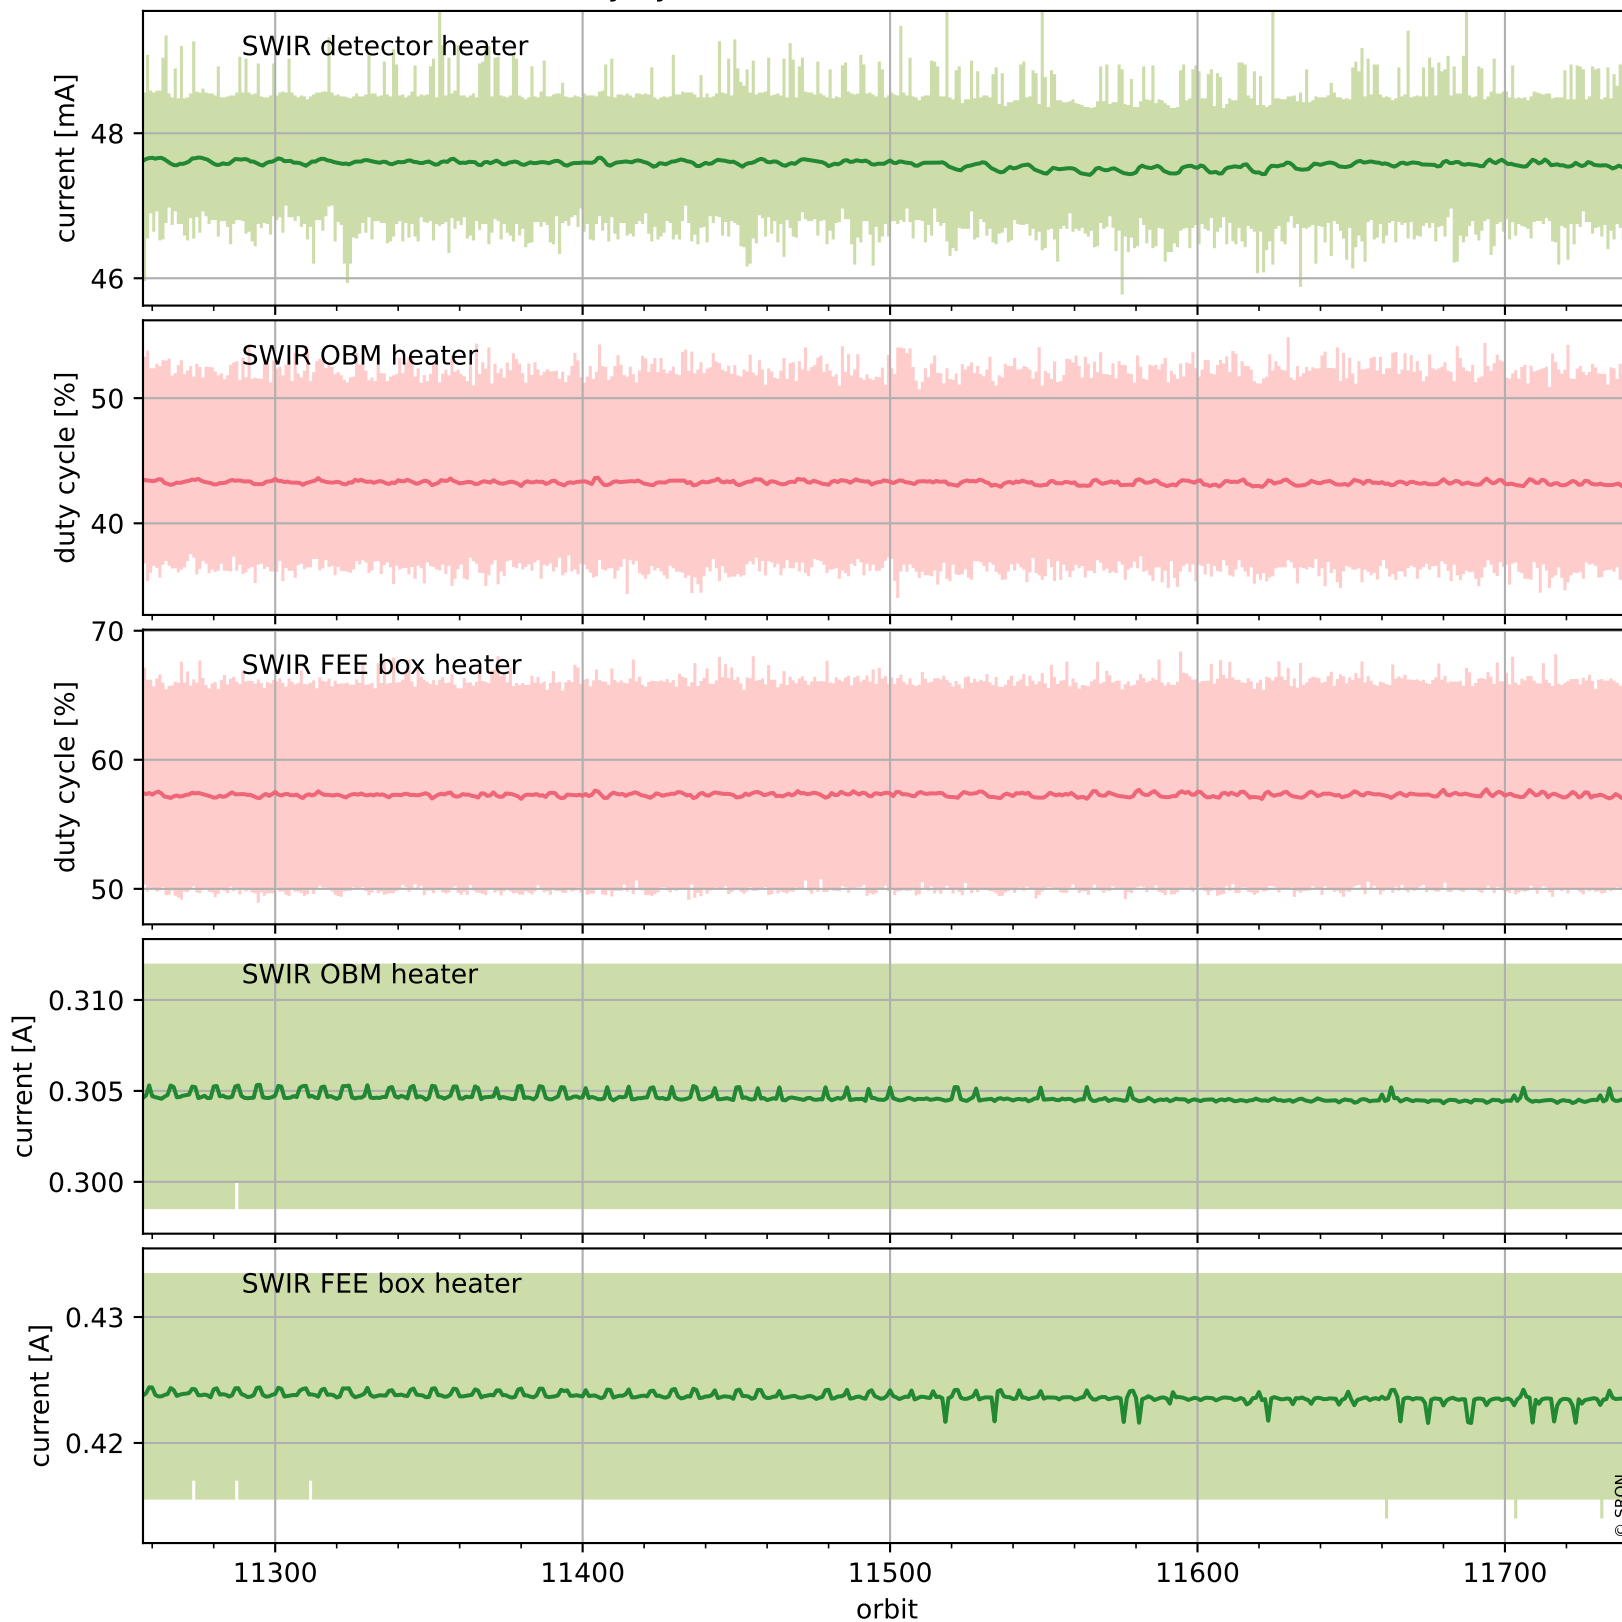

Tropomi SWIR housekeeping data

orbits : [11257, 11741]
coverage : 2019-12-15 / 2020-01-19
created : 2023-08-21T08:54:10

Current and duty cycle of 3 heaters relevant for SWIR (last month)