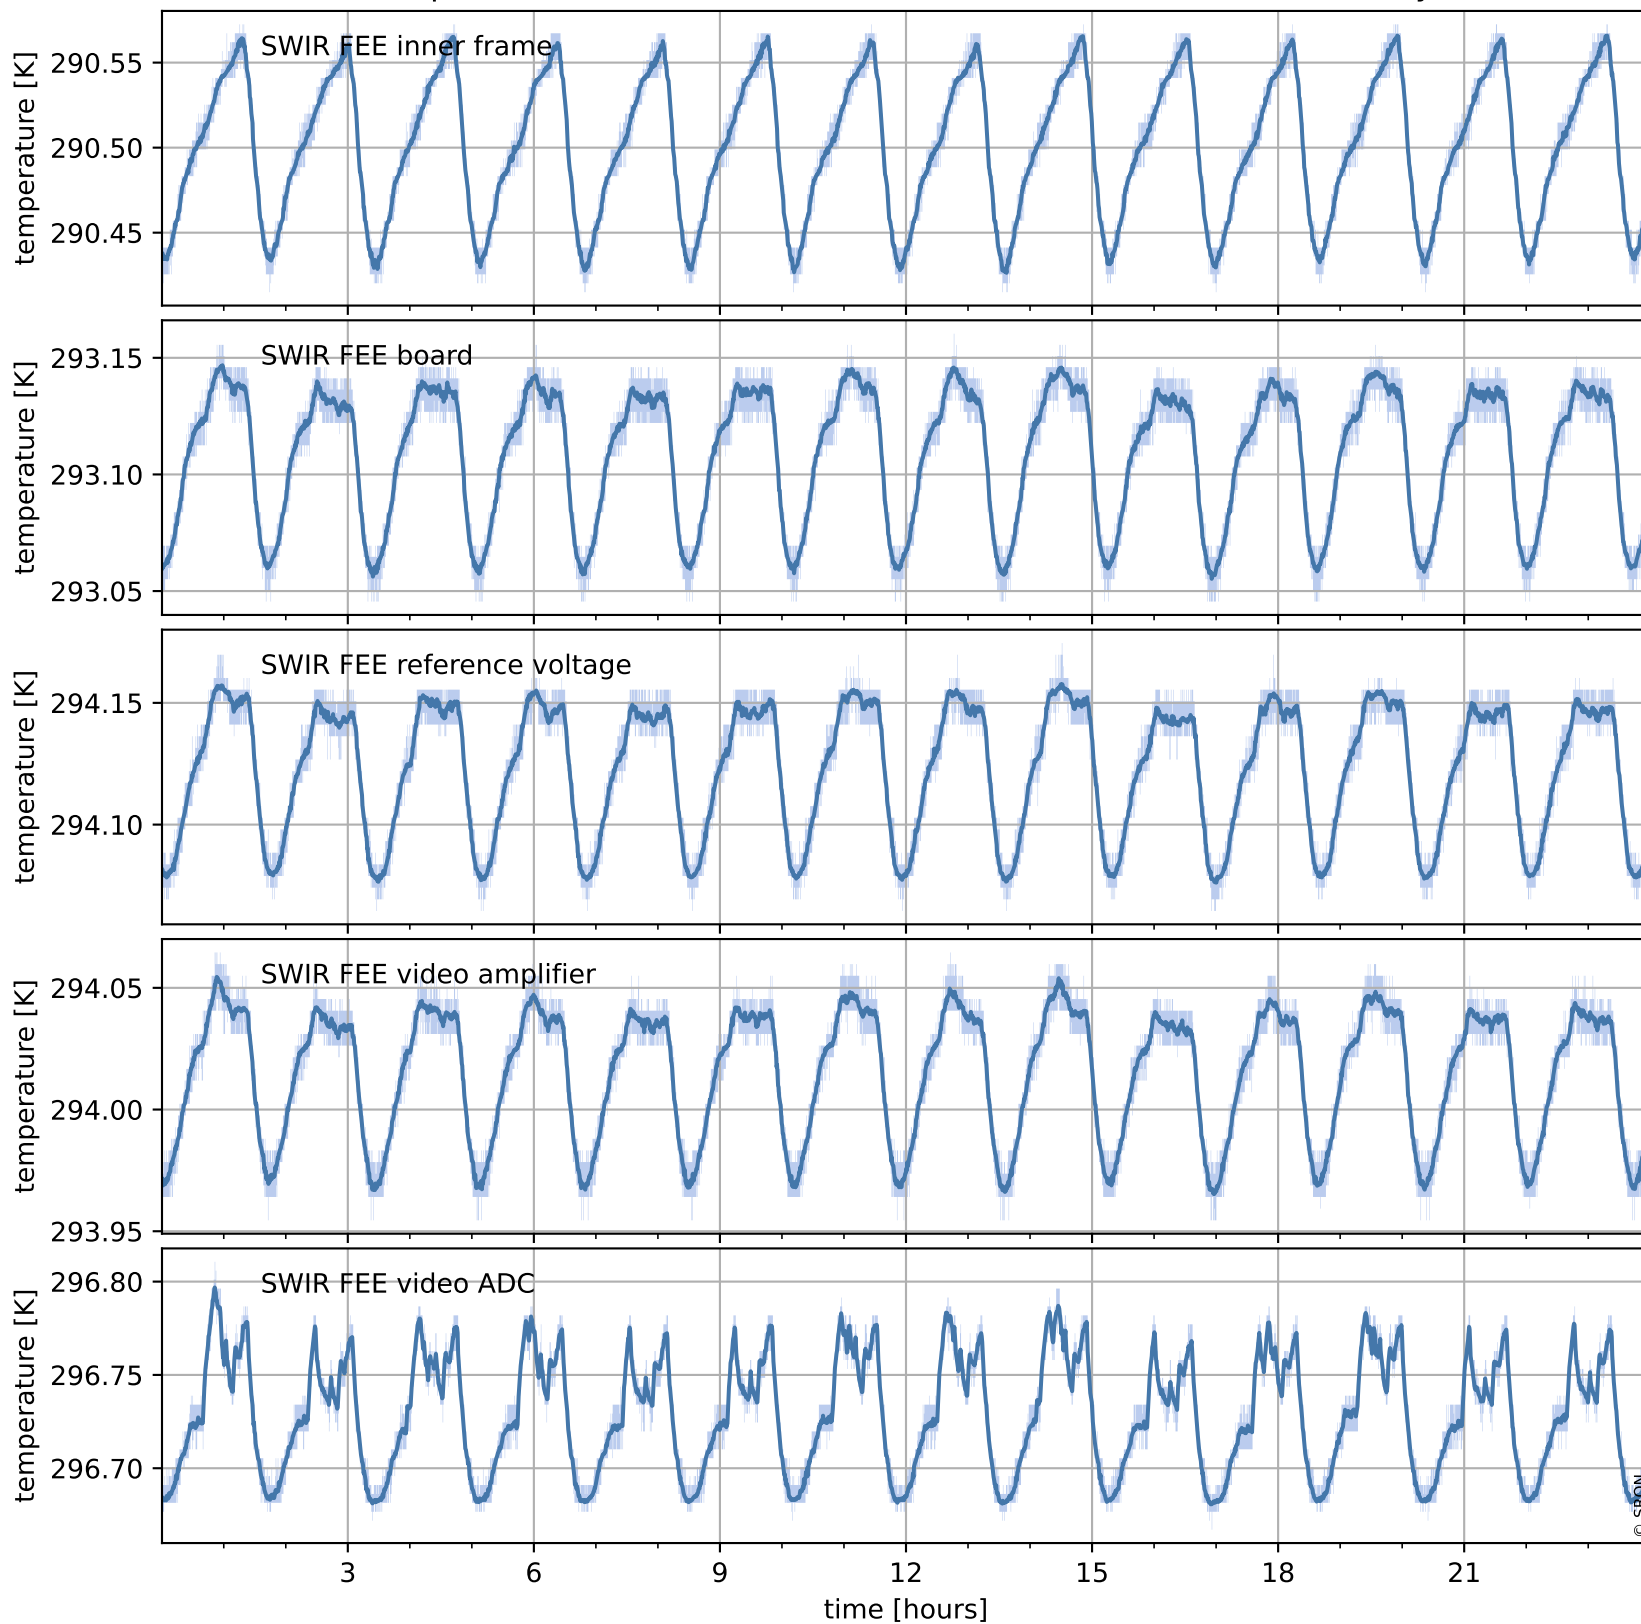

Tropomi SWIR housekeeping data

orbits : [12012, 12025]
coverage : 2020-02-07 / 2020-02-08
created : 2023-08-21T08:54:55

Temperature of sensors relevant for SWIR (one day)

Tropomi SWIR housekeeping data

orbits : [11541, 12025]
coverage : 2020-01-04 / 2020-02-08
created : 2023-08-21T08:54:55

Temperature of sensors relevant for SWIR (last month)

Tropomi SWIR housekeeping data

orbits : [12012, 12025]
coverage : 2020-02-07 / 2020-02-08
created : 2023-08-21T08:54:56

Current and duty cycle of 3 heaters relevant for SWIR (one day)

Tropomi SWIR housekeeping data

orbits : [11541, 12025]
coverage : 2020-01-04 / 2020-02-08
created : 2023-08-21T08:54:56

Current and duty cycle of 3 heaters relevant for SWIR (last month)

Tropomi SWIR housekeeping data

orbits : [12012, 12025]
coverage : 2020-02-07 / 2020-02-08
created : 2023-08-21T08:54:56

Temperature of sensors at the SWIR front-end electronics (one day)

Tropomi SWIR housekeeping data

orbits : [11541, 12025]
coverage : 2020-01-04 / 2020-02-08
created : 2023-08-21T08:54:57