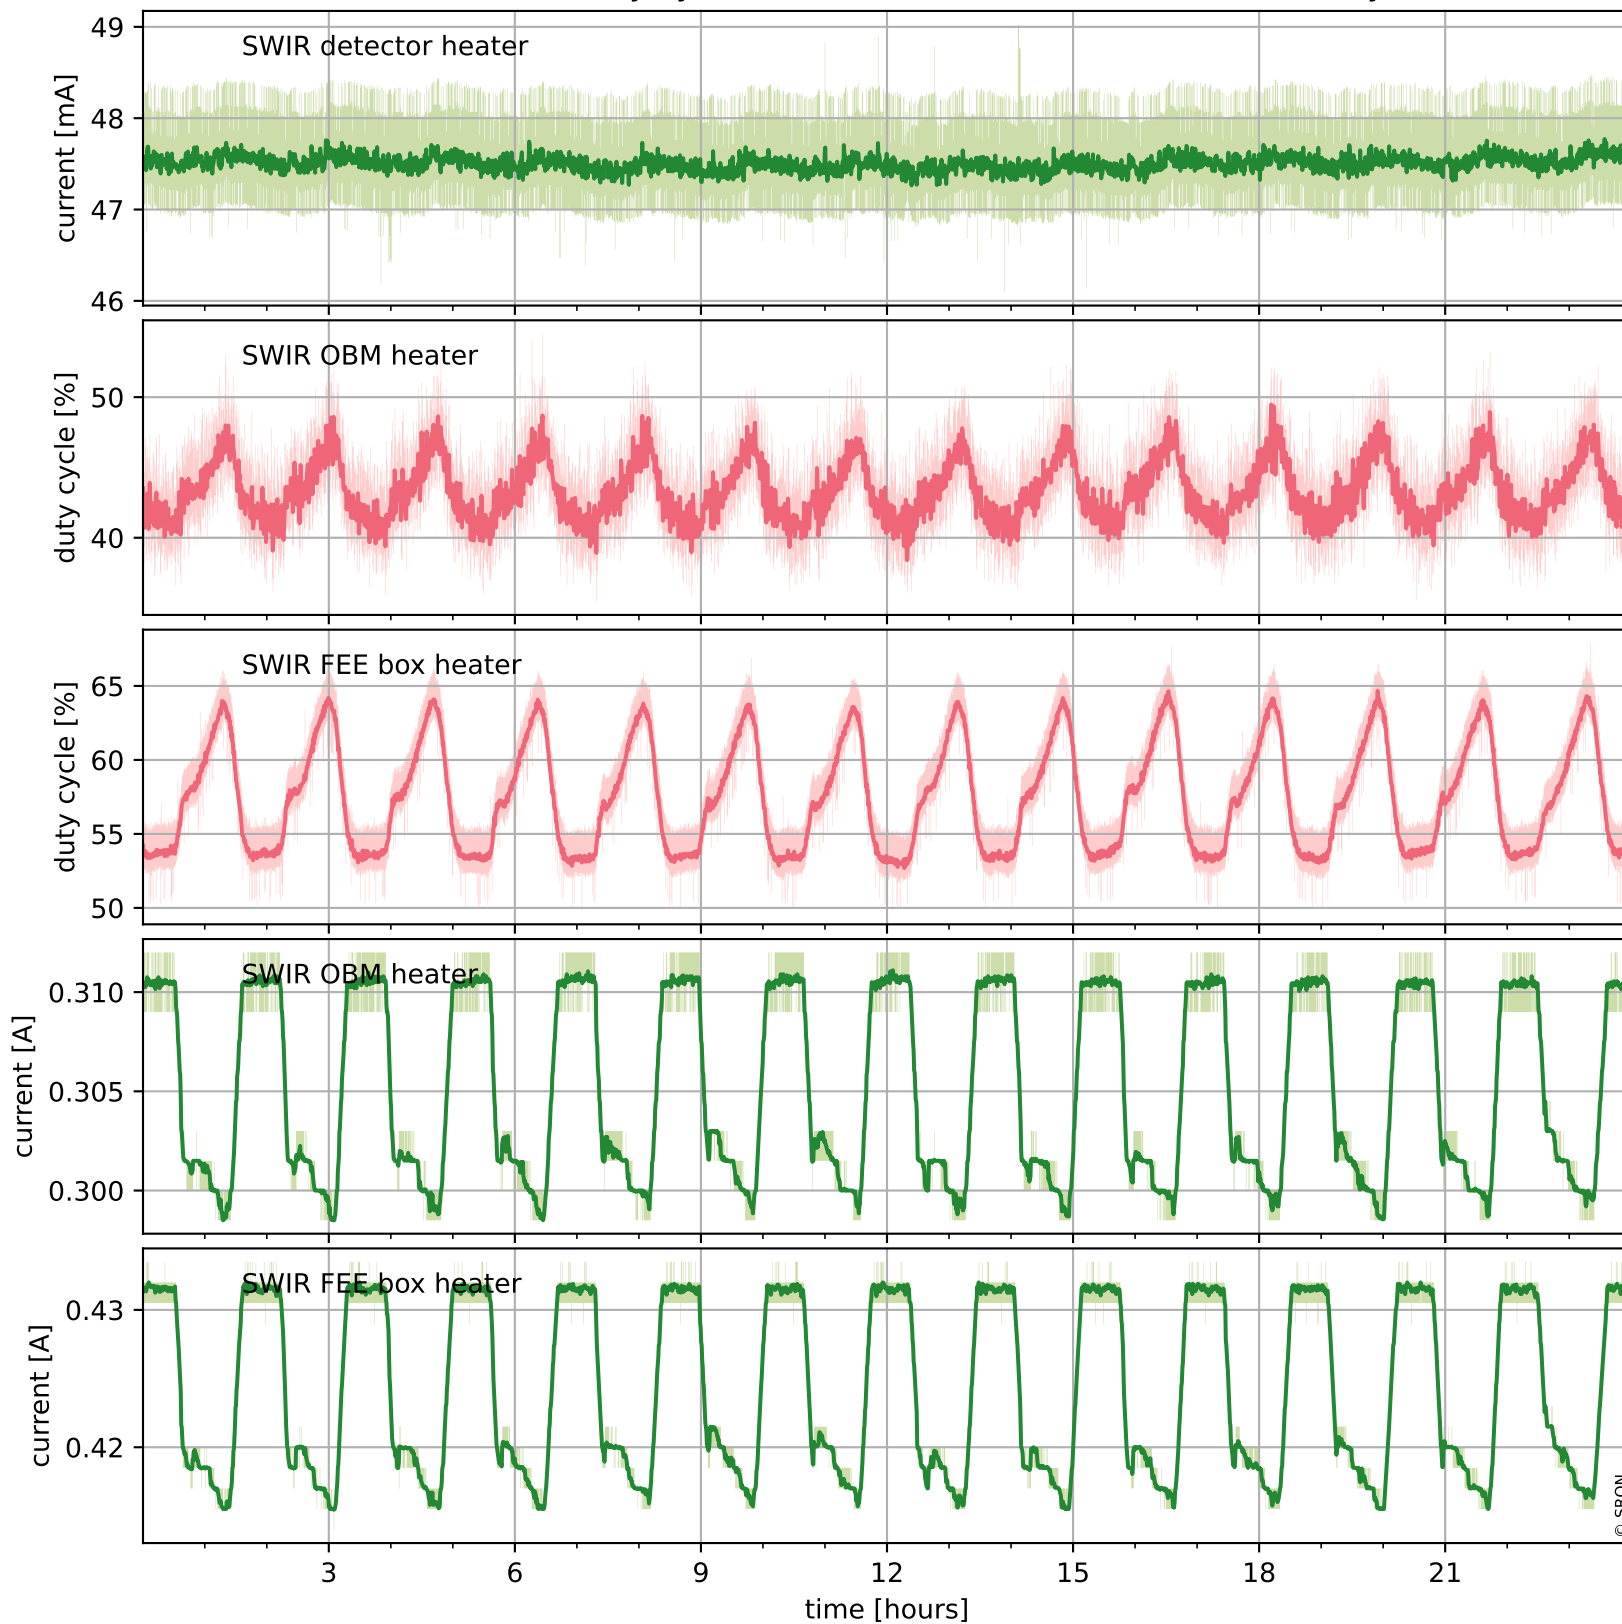

Tropomi SWIR housekeeping data

orbits : [12012, 12025]
coverage : 2020-02-07 / 2020-02-08
created : 2023-08-21T08:54:55

Temperature of sensors relevant for SWIR (one day)

Tropomi SWIR housekeeping data

orbits : [11541, 12025]
coverage : 2020-01-04 / 2020-02-08
created : 2023-08-21T08:54:55

Temperature of sensors relevant for SWIR (last month)

Tropomi SWIR housekeeping data

orbits : [12012, 12025]
coverage : 2020-02-07 / 2020-02-08
created : 2023-08-21T08:54:56

Current and duty cycle of 3 heaters relevant for SWIR (one day)

Tropomi SWIR housekeeping data

orbits : [11541, 12025]
coverage : 2020-01-04 / 2020-02-08
created : 2023-08-21T08:54:56

Current and duty cycle of 3 heaters relevant for SWIR (last month)

Tropomi SWIR housekeeping data

orbits : [12012, 12025]
coverage : 2020-02-07 / 2020-02-08
created : 2023-08-21T08:54:56

Temperature of sensors at the SWIR front-end electronics (one day)

Tropomi SWIR housekeeping data

orbits : [11541, 12025]
coverage : 2020-01-04 / 2020-02-08
created : 2023-08-21T08:54:57