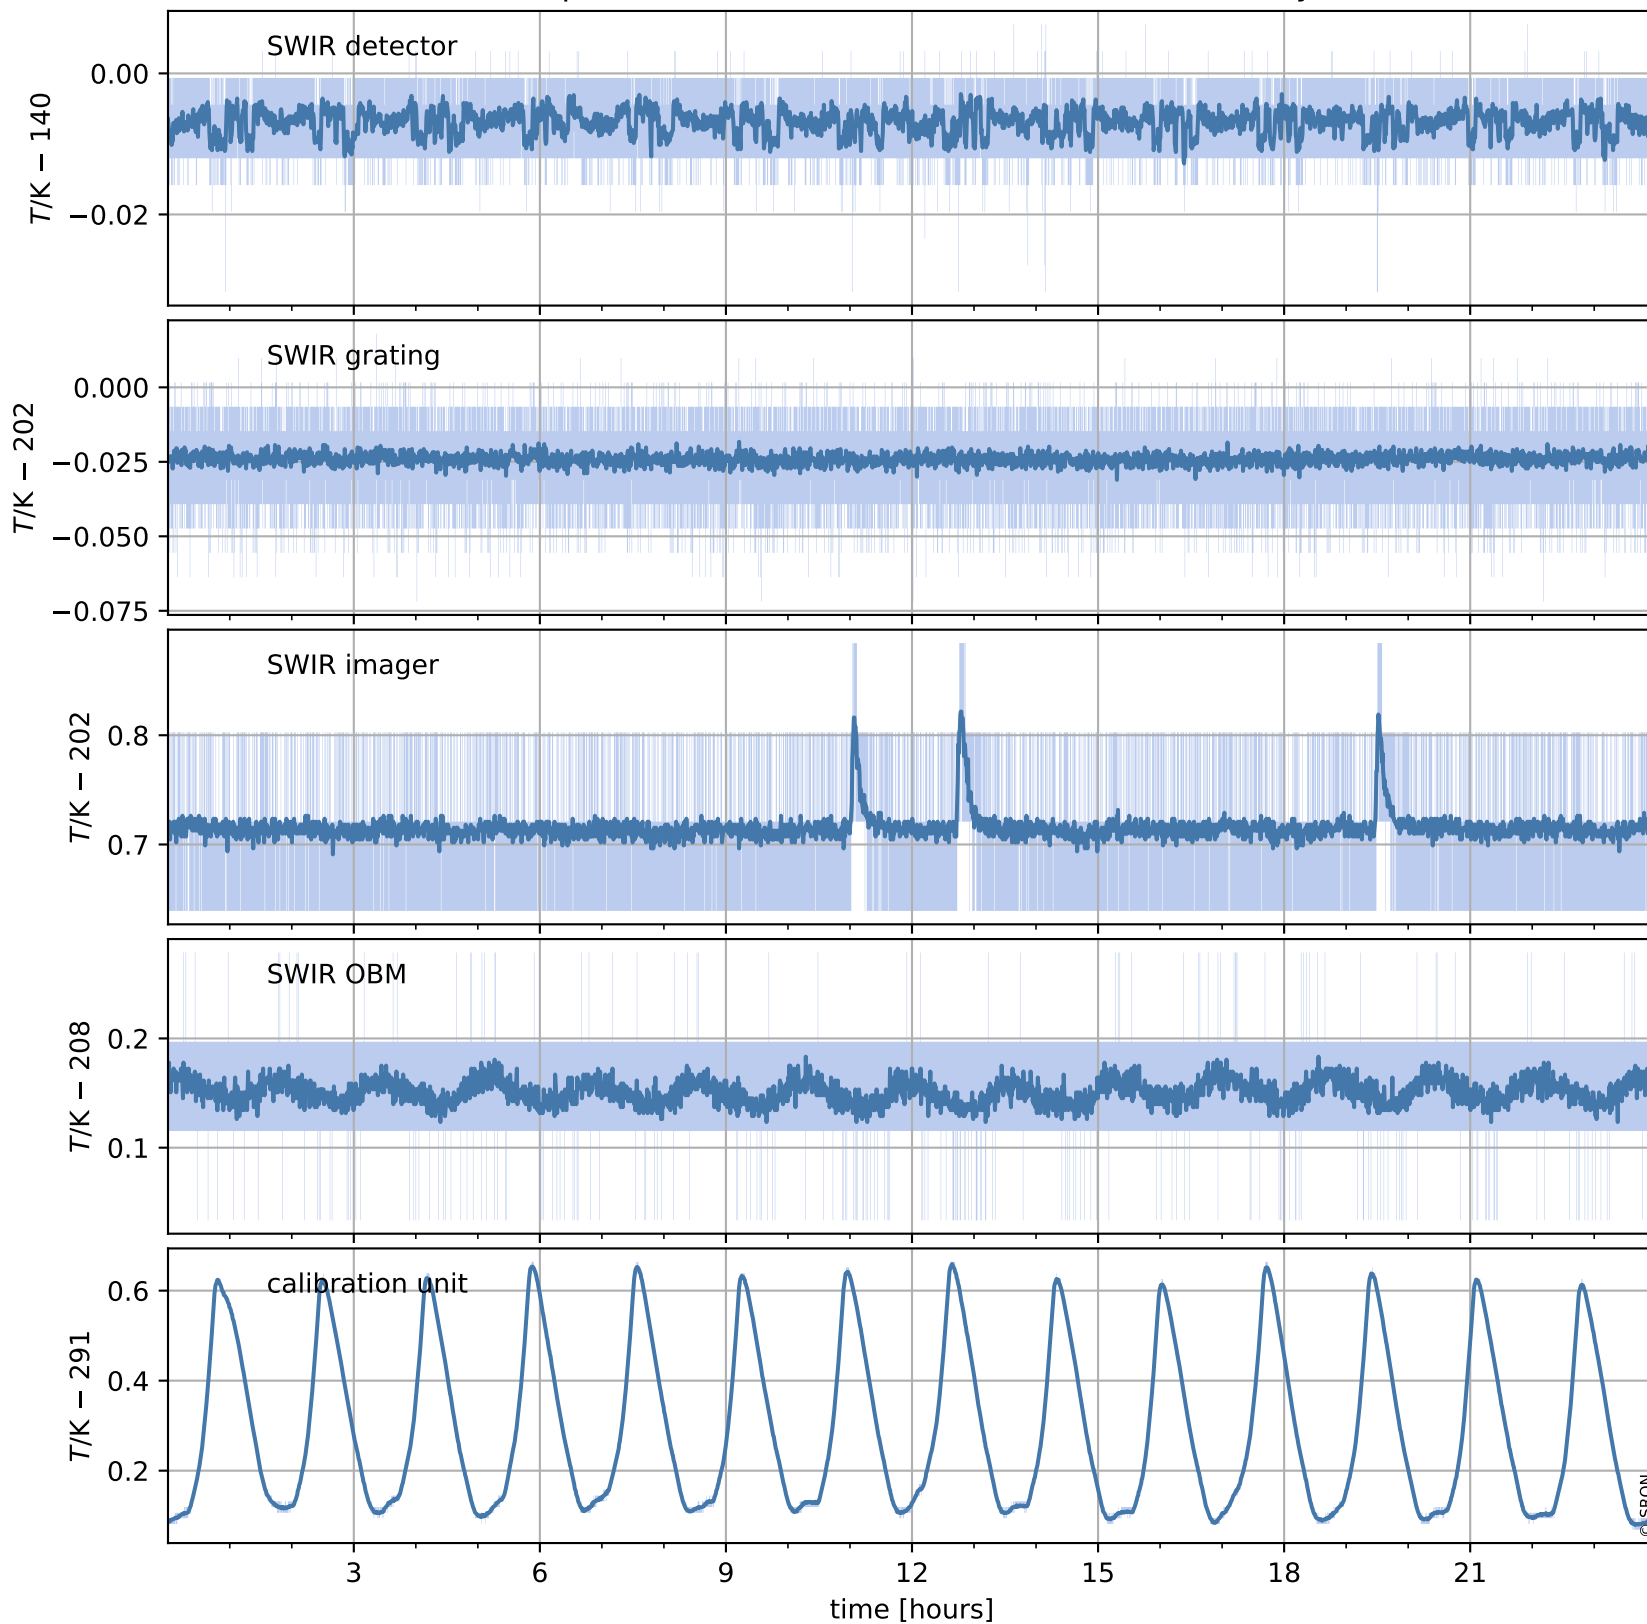

Tropomi SWIR housekeeping data

orbits : [12012, 12025]
coverage : 2020-02-07 / 2020-02-08
created : 2023-08-21T08:54:55

Temperature of sensors relevant for SWIR (one day)

Tropomi SWIR housekeeping data

orbits : [11541, 12025]
coverage : 2020-01-04 / 2020-02-08
created : 2023-08-21T08:54:55

Temperature of sensors relevant for SWIR (last month)

Tropomi SWIR housekeeping data

orbits : [12012, 12025]
coverage : 2020-02-07 / 2020-02-08
created : 2023-08-21T08:54:56

Current and duty cycle of 3 heaters relevant for SWIR (one day)

Tropomi SWIR housekeeping data

orbits : [11541, 12025]
coverage : 2020-01-04 / 2020-02-08
created : 2023-08-21T08:54:56

Current and duty cycle of 3 heaters relevant for SWIR (last month)

Tropomi SWIR housekeeping data

orbits : [12012, 12025]
coverage : 2020-02-07 / 2020-02-08
created : 2023-08-21T08:54:56

Temperature of sensors at the SWIR front-end electronics (one day)

Tropomi SWIR housekeeping data

orbits : [11541, 12025]
coverage : 2020-01-04 / 2020-02-08
created : 2023-08-21T08:54:57