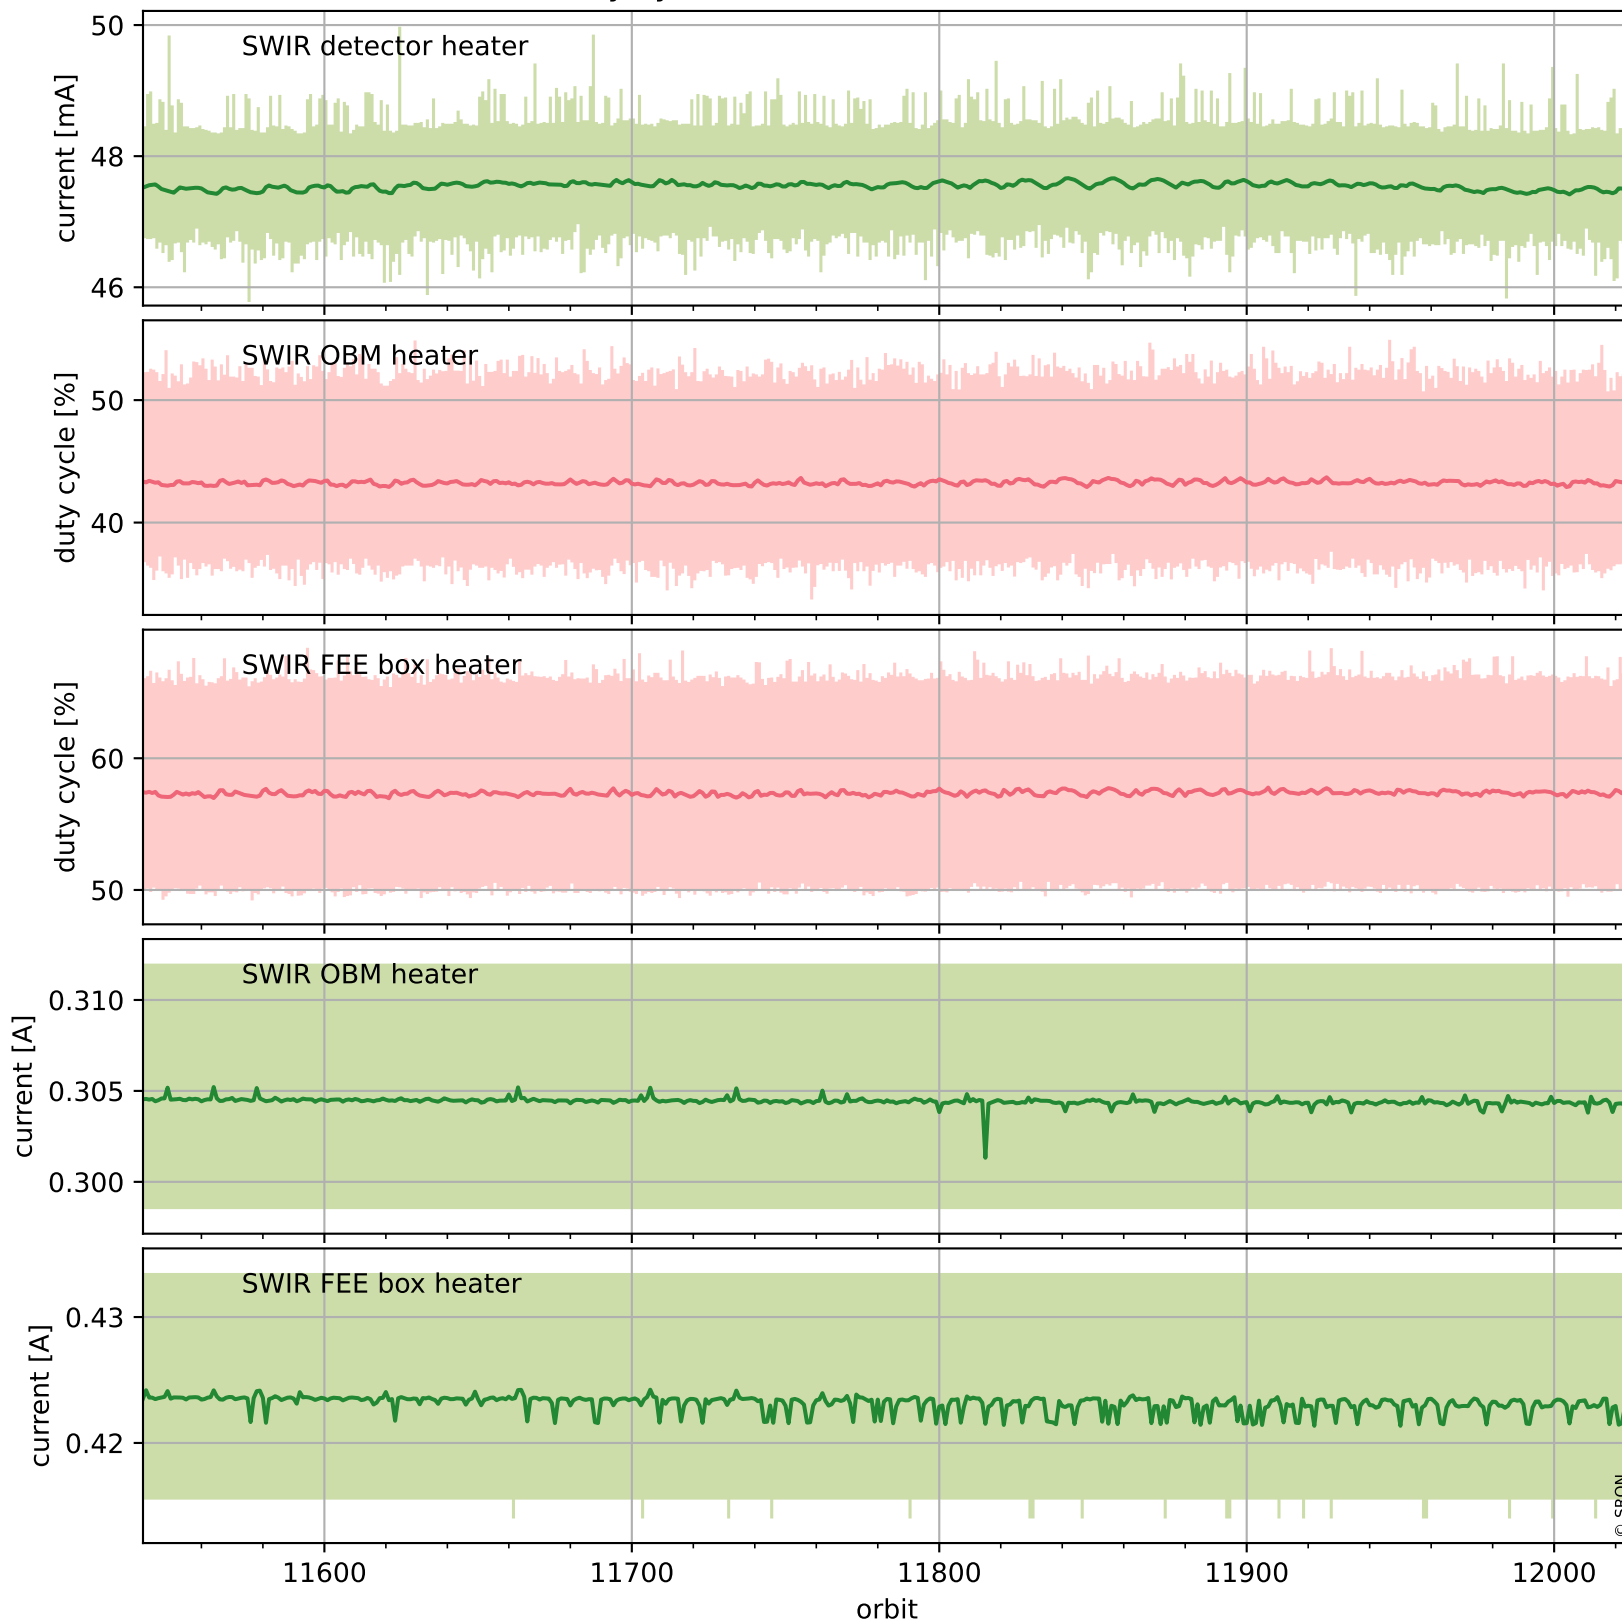

Tropomi SWIR housekeeping data

orbits : [12012, 12025]
coverage : 2020-02-07 / 2020-02-08
created : 2023-08-21T08:54:55

Temperature of sensors relevant for SWIR (one day)

Tropomi SWIR housekeeping data

orbits : [11541, 12025]
coverage : 2020-01-04 / 2020-02-08
created : 2023-08-21T08:54:55

Temperature of sensors relevant for SWIR (last month)

Tropomi SWIR housekeeping data

orbits : [12012, 12025]
coverage : 2020-02-07 / 2020-02-08
created : 2023-08-21T08:54:56

Current and duty cycle of 3 heaters relevant for SWIR (one day)

Tropomi SWIR housekeeping data

orbits : [11541, 12025]
coverage : 2020-01-04 / 2020-02-08
created : 2023-08-21T08:54:56

Current and duty cycle of 3 heaters relevant for SWIR (last month)

Tropomi SWIR housekeeping data

orbits : [12012, 12025]
coverage : 2020-02-07 / 2020-02-08
created : 2023-08-21T08:54:56

Temperature of sensors at the SWIR front-end electronics (one day)

Tropomi SWIR housekeeping data

orbits : [11541, 12025]
coverage : 2020-01-04 / 2020-02-08
created : 2023-08-21T08:54:57