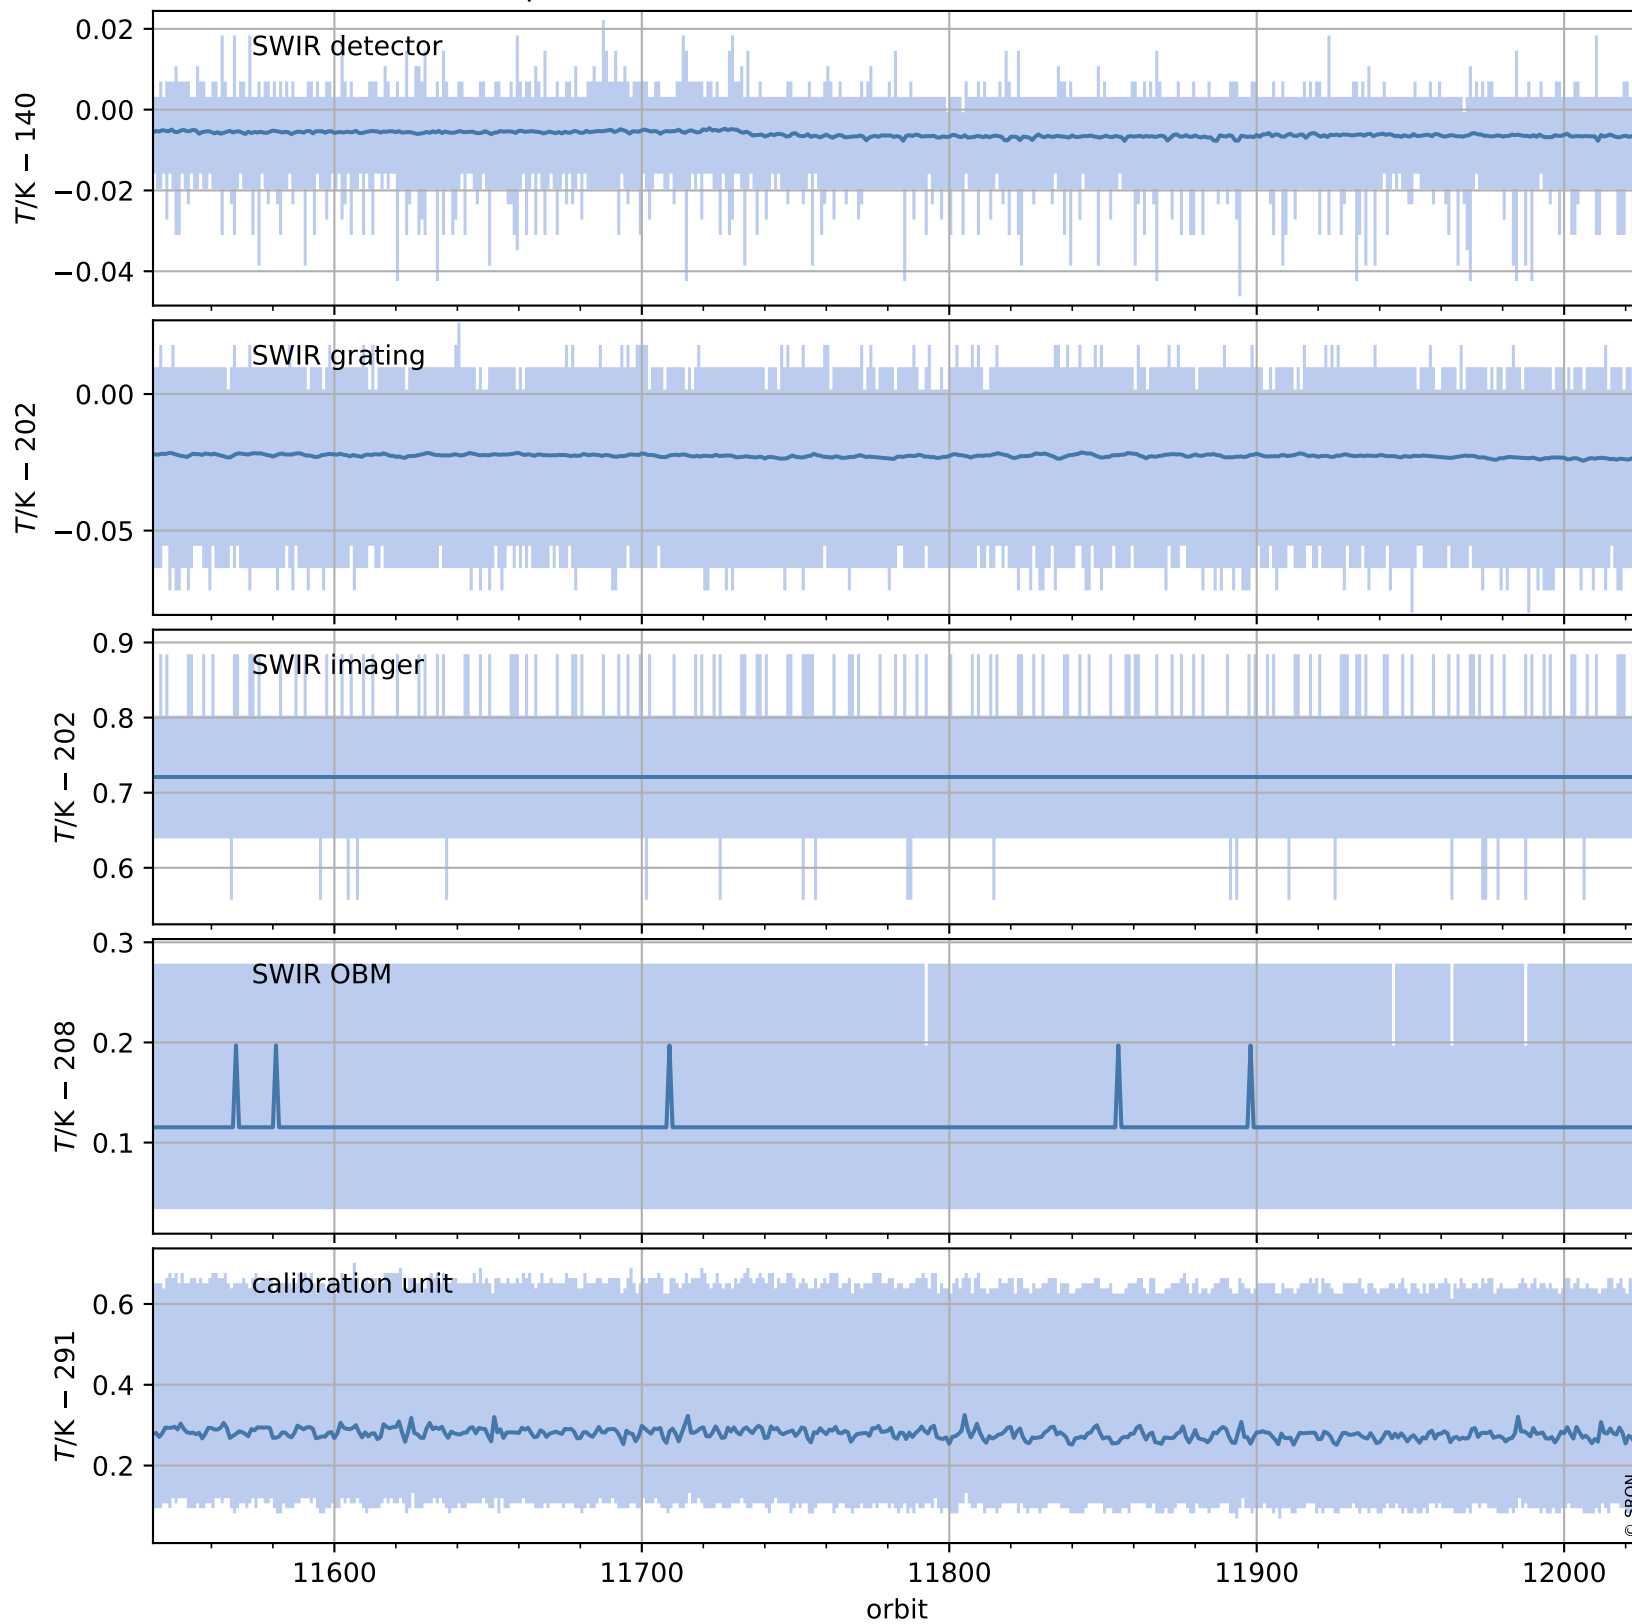

Tropomi SWIR housekeeping data

orbits : [12012, 12025]
coverage : 2020-02-07 / 2020-02-08
created : 2023-08-21T08:54:55

Temperature of sensors relevant for SWIR (one day)

Tropomi SWIR housekeeping data

orbits : [11541, 12025]
coverage : 2020-01-04 / 2020-02-08
created : 2023-08-21T08:54:55

Temperature of sensors relevant for SWIR (last month)

Tropomi SWIR housekeeping data

orbits : [12012, 12025]
coverage : 2020-02-07 / 2020-02-08
created : 2023-08-21T08:54:56

Current and duty cycle of 3 heaters relevant for SWIR (one day)

Tropomi SWIR housekeeping data

orbits : [11541, 12025]
coverage : 2020-01-04 / 2020-02-08
created : 2023-08-21T08:54:56

Current and duty cycle of 3 heaters relevant for SWIR (last month)

Tropomi SWIR housekeeping data

orbits : [12012, 12025]
coverage : 2020-02-07 / 2020-02-08
created : 2023-08-21T08:54:56

Temperature of sensors at the SWIR front-end electronics (one day)

Tropomi SWIR housekeeping data

orbits : [11541, 12025]
coverage : 2020-01-04 / 2020-02-08
created : 2023-08-21T08:54:57