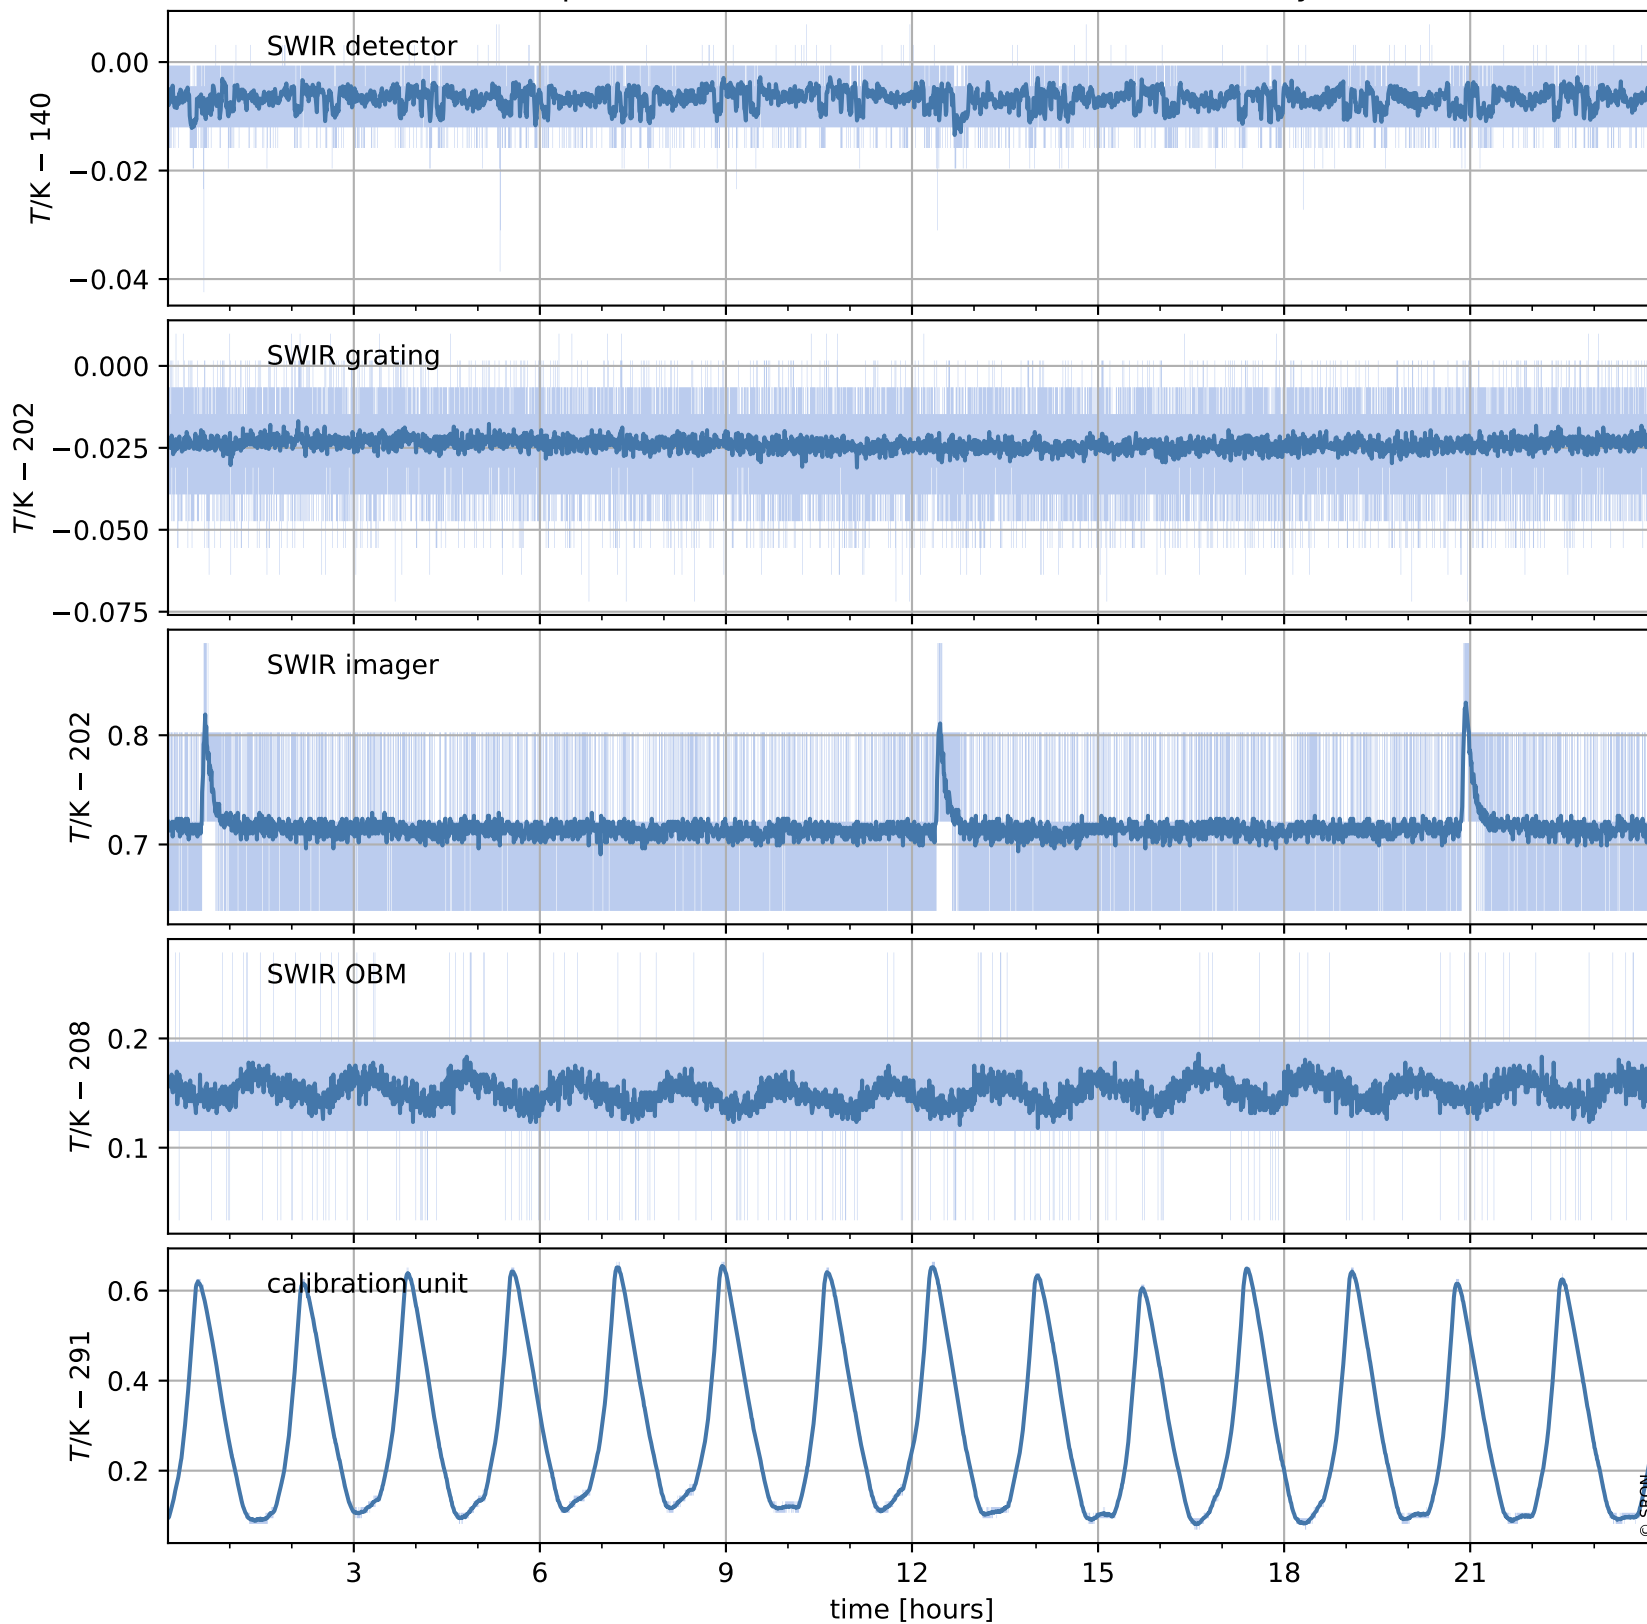

Tropomi SWIR housekeeping data

orbits : [12026, 12039]
coverage : 2020-02-08 / 2020-02-09
created : 2023-08-21T08:54:57

Temperature of sensors relevant for SWIR (one day)

Tropomi SWIR housekeeping data

orbits : [11555, 12039]
coverage : 2020-01-05 / 2020-02-09
created : 2023-08-21T08:54:58

Temperature of sensors relevant for SWIR (last month)

Tropomi SWIR housekeeping data

orbits : [12026, 12039]
coverage : 2020-02-08 / 2020-02-09
created : 2023-08-21T08:54:58

Current and duty cycle of 3 heaters relevant for SWIR (one day)

Tropomi SWIR housekeeping data

orbits : [11555, 12039]
coverage : 2020-01-05 / 2020-02-09
created : 2023-08-21T08:54:58

Current and duty cycle of 3 heaters relevant for SWIR (last month)

Tropomi SWIR housekeeping data

orbits : [12026, 12039]
coverage : 2020-02-08 / 2020-02-09
created : 2023-08-21T08:54:59

Temperature of sensors at the SWIR front-end electronics (one day)

Tropomi SWIR housekeeping data

orbits : [11555, 12039]
coverage : 2020-01-05 / 2020-02-09
created : 2023-08-21T08:54:59