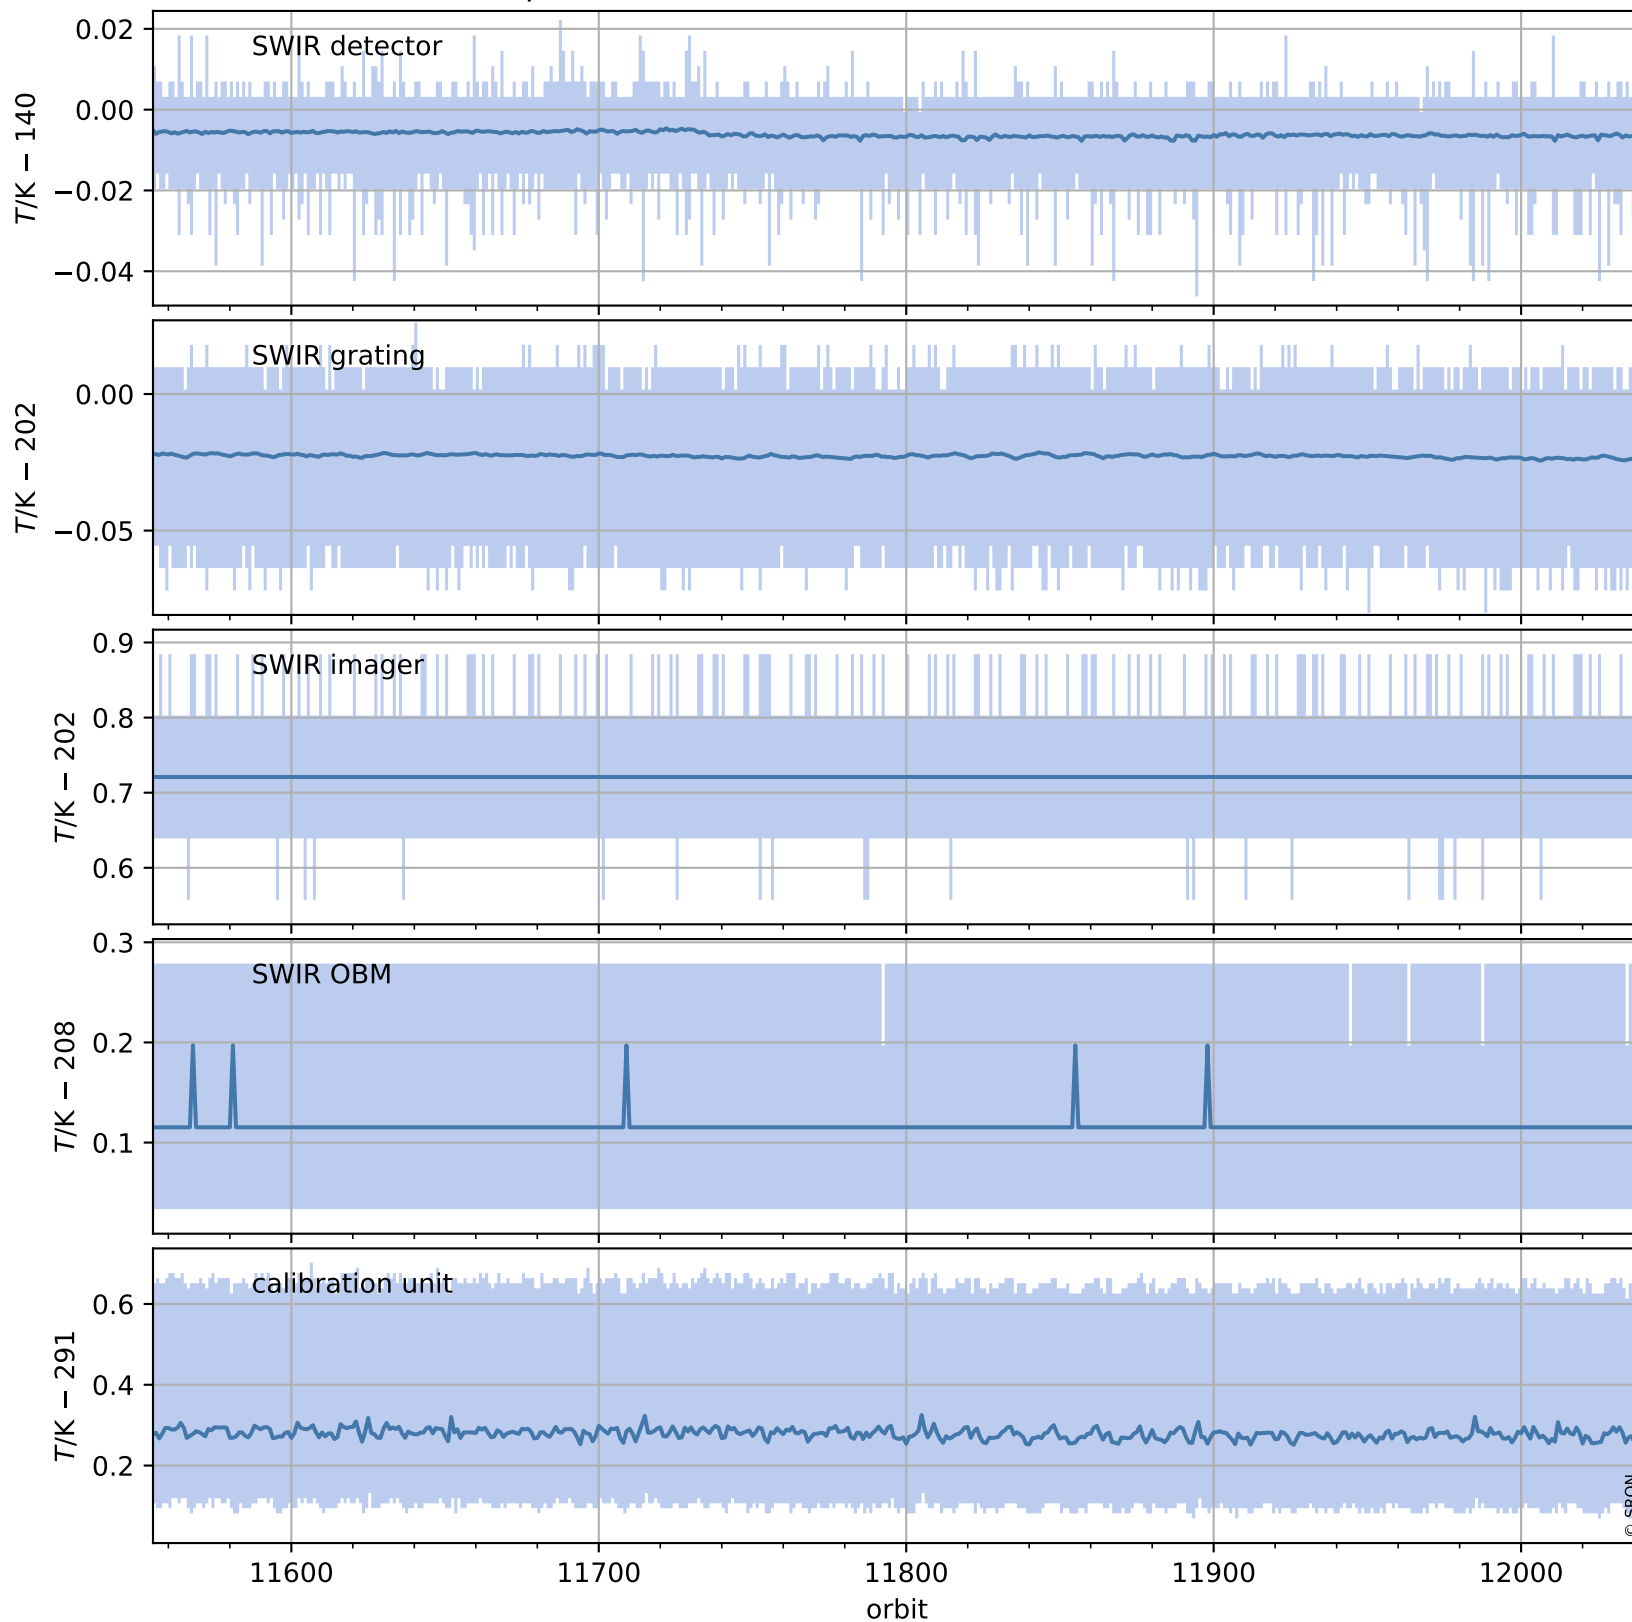

Tropomi SWIR housekeeping data

orbits : [12026, 12039]
coverage : 2020-02-08 / 2020-02-09
created : 2023-08-21T08:54:57

Temperature of sensors relevant for SWIR (one day)

Tropomi SWIR housekeeping data

orbits : [11555, 12039]
coverage : 2020-01-05 / 2020-02-09
created : 2023-08-21T08:54:58

Temperature of sensors relevant for SWIR (last month)

Tropomi SWIR housekeeping data

orbits : [12026, 12039]
coverage : 2020-02-08 / 2020-02-09
created : 2023-08-21T08:54:58

Current and duty cycle of 3 heaters relevant for SWIR (one day)

Tropomi SWIR housekeeping data

orbits : [11555, 12039]
coverage : 2020-01-05 / 2020-02-09
created : 2023-08-21T08:54:58

Current and duty cycle of 3 heaters relevant for SWIR (last month)

Tropomi SWIR housekeeping data

orbits : [12026, 12039]
coverage : 2020-02-08 / 2020-02-09
created : 2023-08-21T08:54:59

Temperature of sensors at the SWIR front-end electronics (one day)

Tropomi SWIR housekeeping data

orbits : [11555, 12039]
coverage : 2020-01-05 / 2020-02-09
created : 2023-08-21T08:54:59