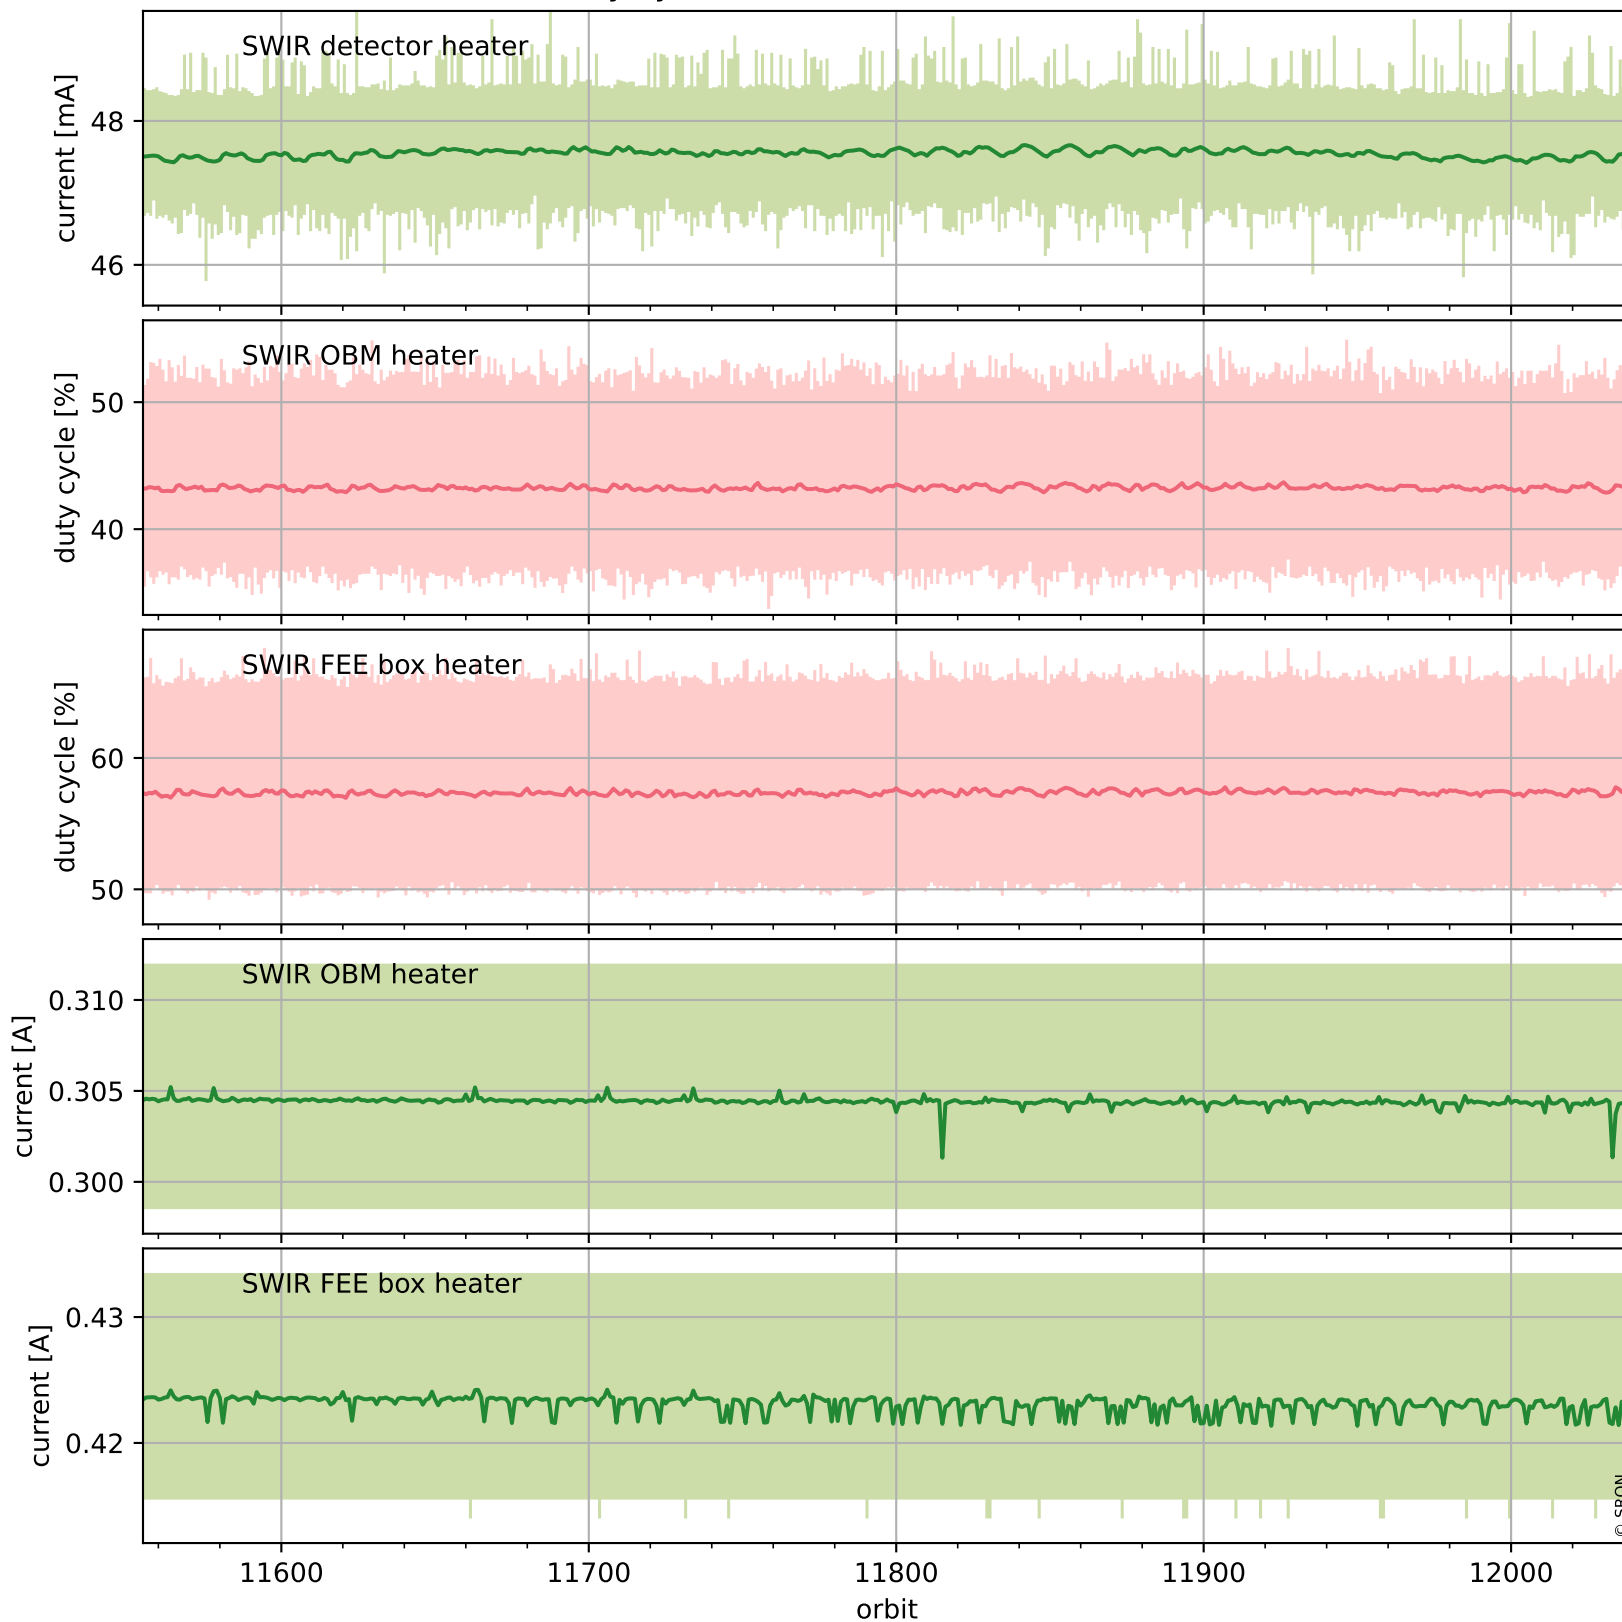

Tropomi SWIR housekeeping data

orbits : [12026, 12039]
coverage : 2020-02-08 / 2020-02-09
created : 2023-08-21T08:54:57

Temperature of sensors relevant for SWIR (one day)

Tropomi SWIR housekeeping data

orbits : [11555, 12039]
coverage : 2020-01-05 / 2020-02-09
created : 2023-08-21T08:54:58

Temperature of sensors relevant for SWIR (last month)

Tropomi SWIR housekeeping data

orbits : [12026, 12039]
coverage : 2020-02-08 / 2020-02-09
created : 2023-08-21T08:54:58

Current and duty cycle of 3 heaters relevant for SWIR (one day)

Tropomi SWIR housekeeping data

orbits : [11555, 12039]
coverage : 2020-01-05 / 2020-02-09
created : 2023-08-21T08:54:58

Current and duty cycle of 3 heaters relevant for SWIR (last month)

Tropomi SWIR housekeeping data

orbits : [12026, 12039]
coverage : 2020-02-08 / 2020-02-09
created : 2023-08-21T08:54:59

Temperature of sensors at the SWIR front-end electronics (one day)

Tropomi SWIR housekeeping data

orbits : [11555, 12039]
coverage : 2020-01-05 / 2020-02-09
created : 2023-08-21T08:54:59