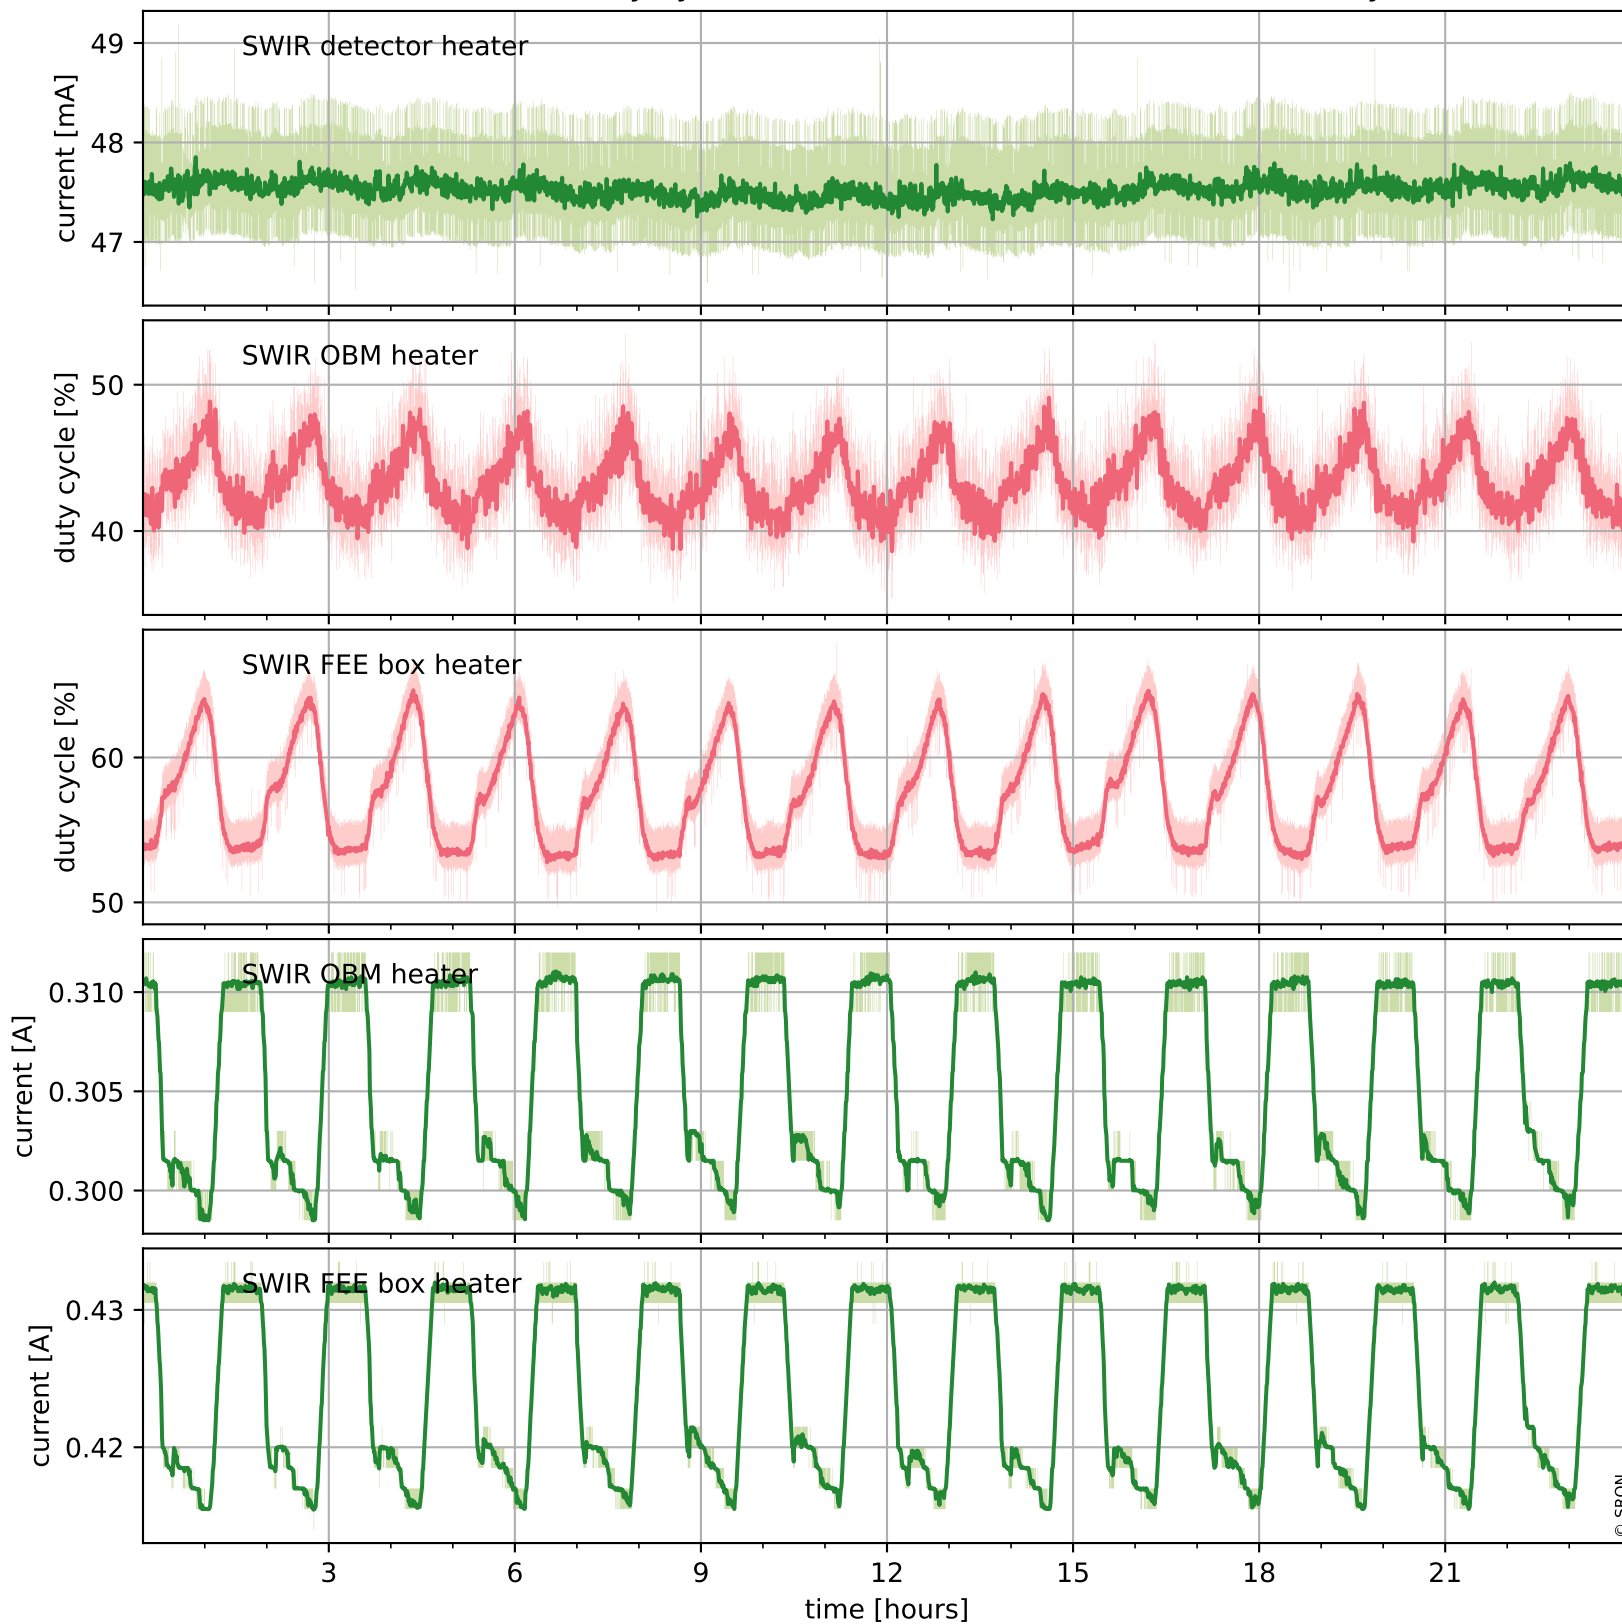

Tropomi SWIR housekeeping data

orbits : [12026, 12039]
coverage : 2020-02-08 / 2020-02-09
created : 2023-08-21T08:54:57

Temperature of sensors relevant for SWIR (one day)

Tropomi SWIR housekeeping data

orbits : [11555, 12039]
coverage : 2020-01-05 / 2020-02-09
created : 2023-08-21T08:54:58

Temperature of sensors relevant for SWIR (last month)

Tropomi SWIR housekeeping data

orbits : [12026, 12039]
coverage : 2020-02-08 / 2020-02-09
created : 2023-08-21T08:54:58

Current and duty cycle of 3 heaters relevant for SWIR (one day)

Tropomi SWIR housekeeping data

orbits : [11555, 12039]
coverage : 2020-01-05 / 2020-02-09
created : 2023-08-21T08:54:58

Current and duty cycle of 3 heaters relevant for SWIR (last month)

Tropomi SWIR housekeeping data

orbits : [12026, 12039]
coverage : 2020-02-08 / 2020-02-09
created : 2023-08-21T08:54:59

Temperature of sensors at the SWIR front-end electronics (one day)

Tropomi SWIR housekeeping data

orbits : [11555, 12039]
coverage : 2020-01-05 / 2020-02-09
created : 2023-08-21T08:54:59