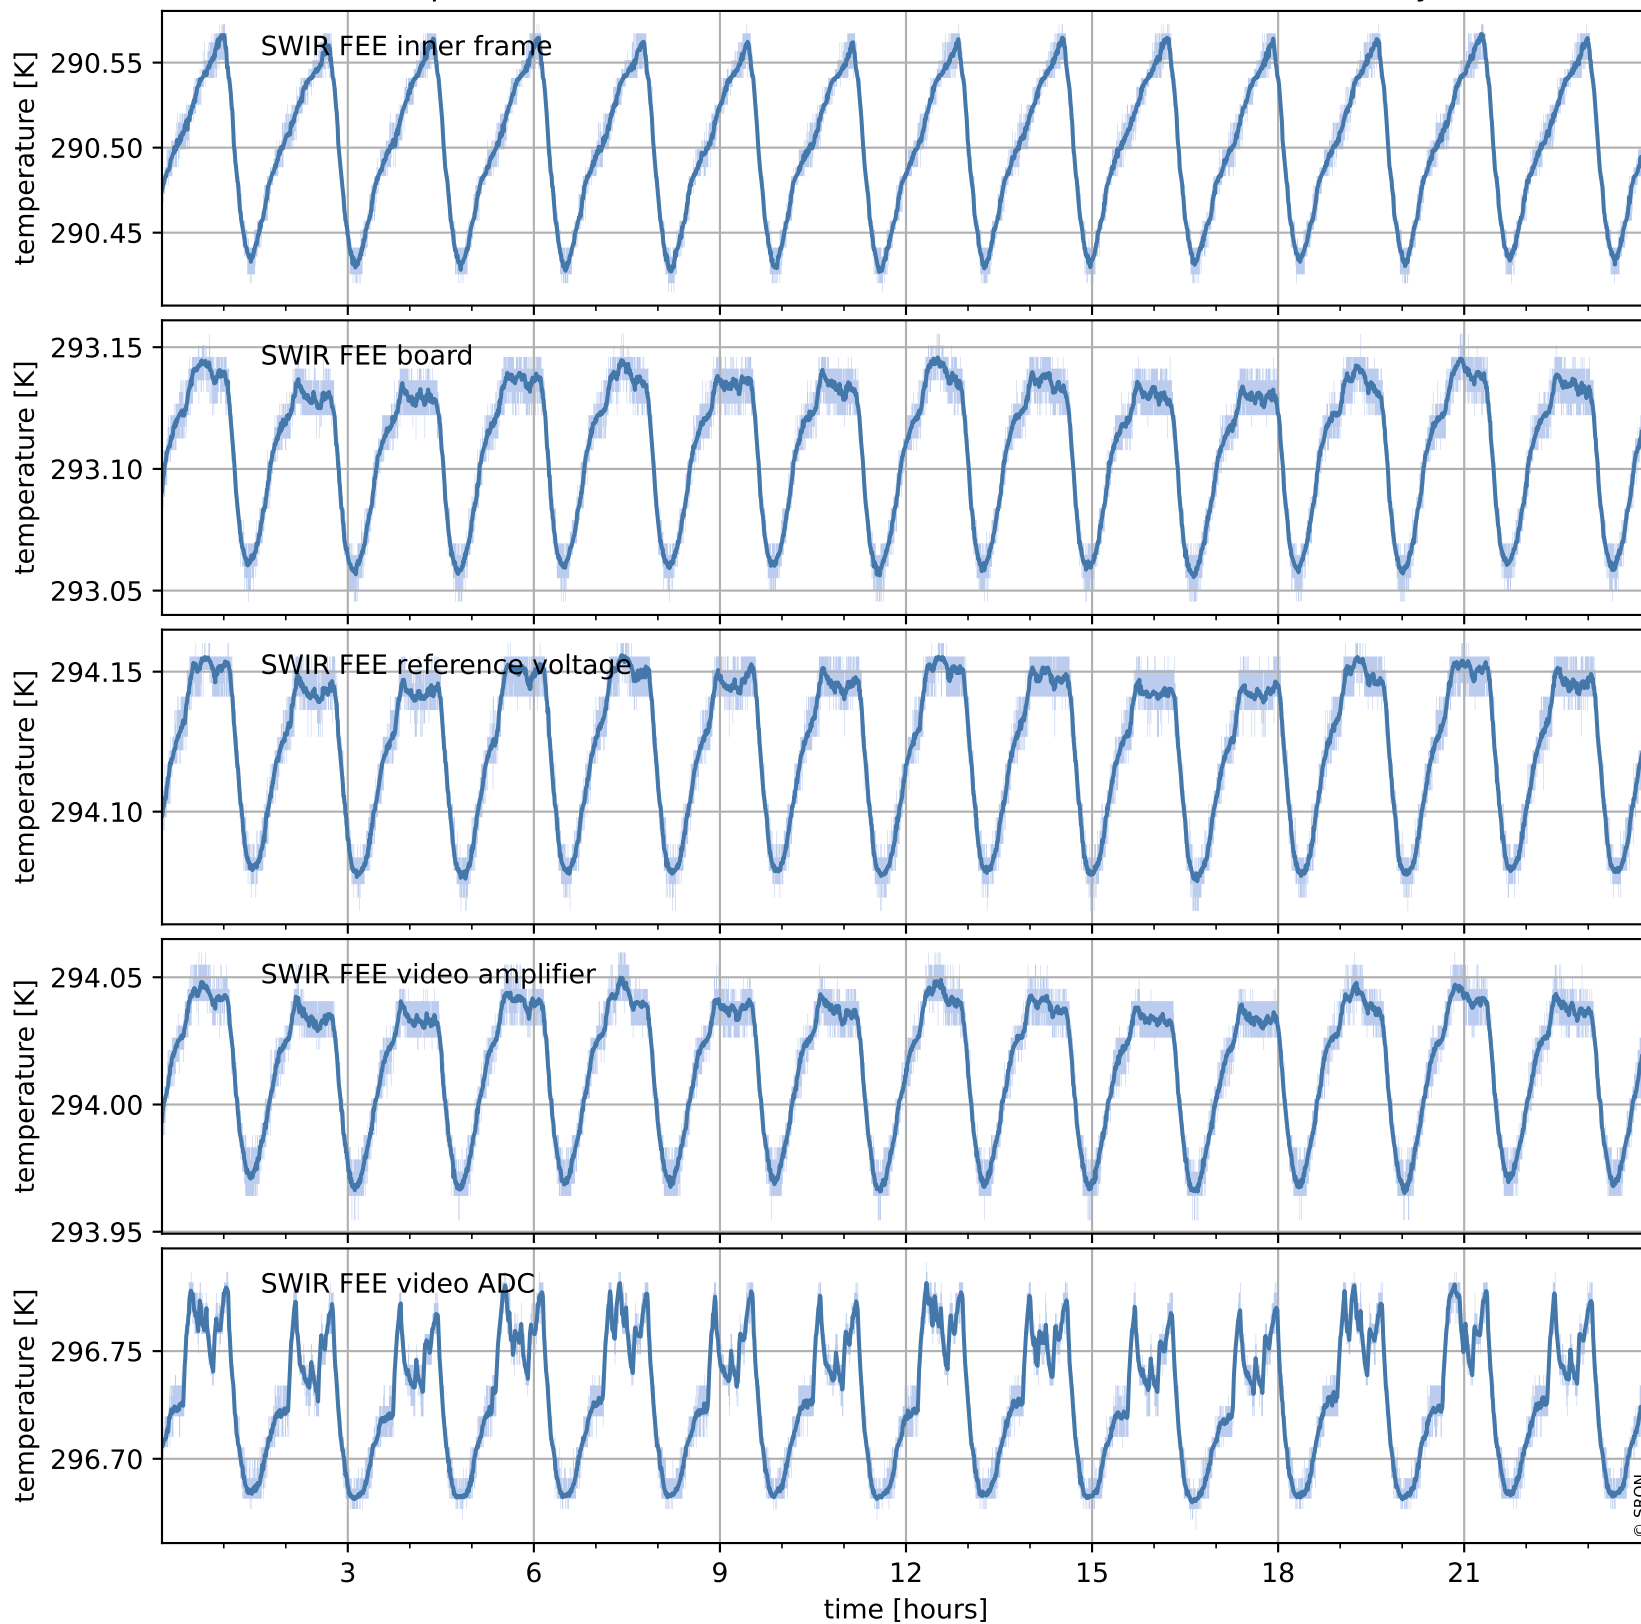

Tropomi SWIR housekeeping data

orbits : [12026, 12039]
coverage : 2020-02-08 / 2020-02-09
created : 2023-08-21T08:54:57

Temperature of sensors relevant for SWIR (one day)

Tropomi SWIR housekeeping data

orbits : [11555, 12039]
coverage : 2020-01-05 / 2020-02-09
created : 2023-08-21T08:54:58

Temperature of sensors relevant for SWIR (last month)

Tropomi SWIR housekeeping data

orbits : [12026, 12039]
coverage : 2020-02-08 / 2020-02-09
created : 2023-08-21T08:54:58

Current and duty cycle of 3 heaters relevant for SWIR (one day)

Tropomi SWIR housekeeping data

orbits : [11555, 12039]
coverage : 2020-01-05 / 2020-02-09
created : 2023-08-21T08:54:58

Current and duty cycle of 3 heaters relevant for SWIR (last month)

Tropomi SWIR housekeeping data

orbits : [12026, 12039]
coverage : 2020-02-08 / 2020-02-09
created : 2023-08-21T08:54:59

Temperature of sensors at the SWIR front-end electronics (one day)

Tropomi SWIR housekeeping data

orbits : [11555, 12039]
coverage : 2020-01-05 / 2020-02-09
created : 2023-08-21T08:54:59