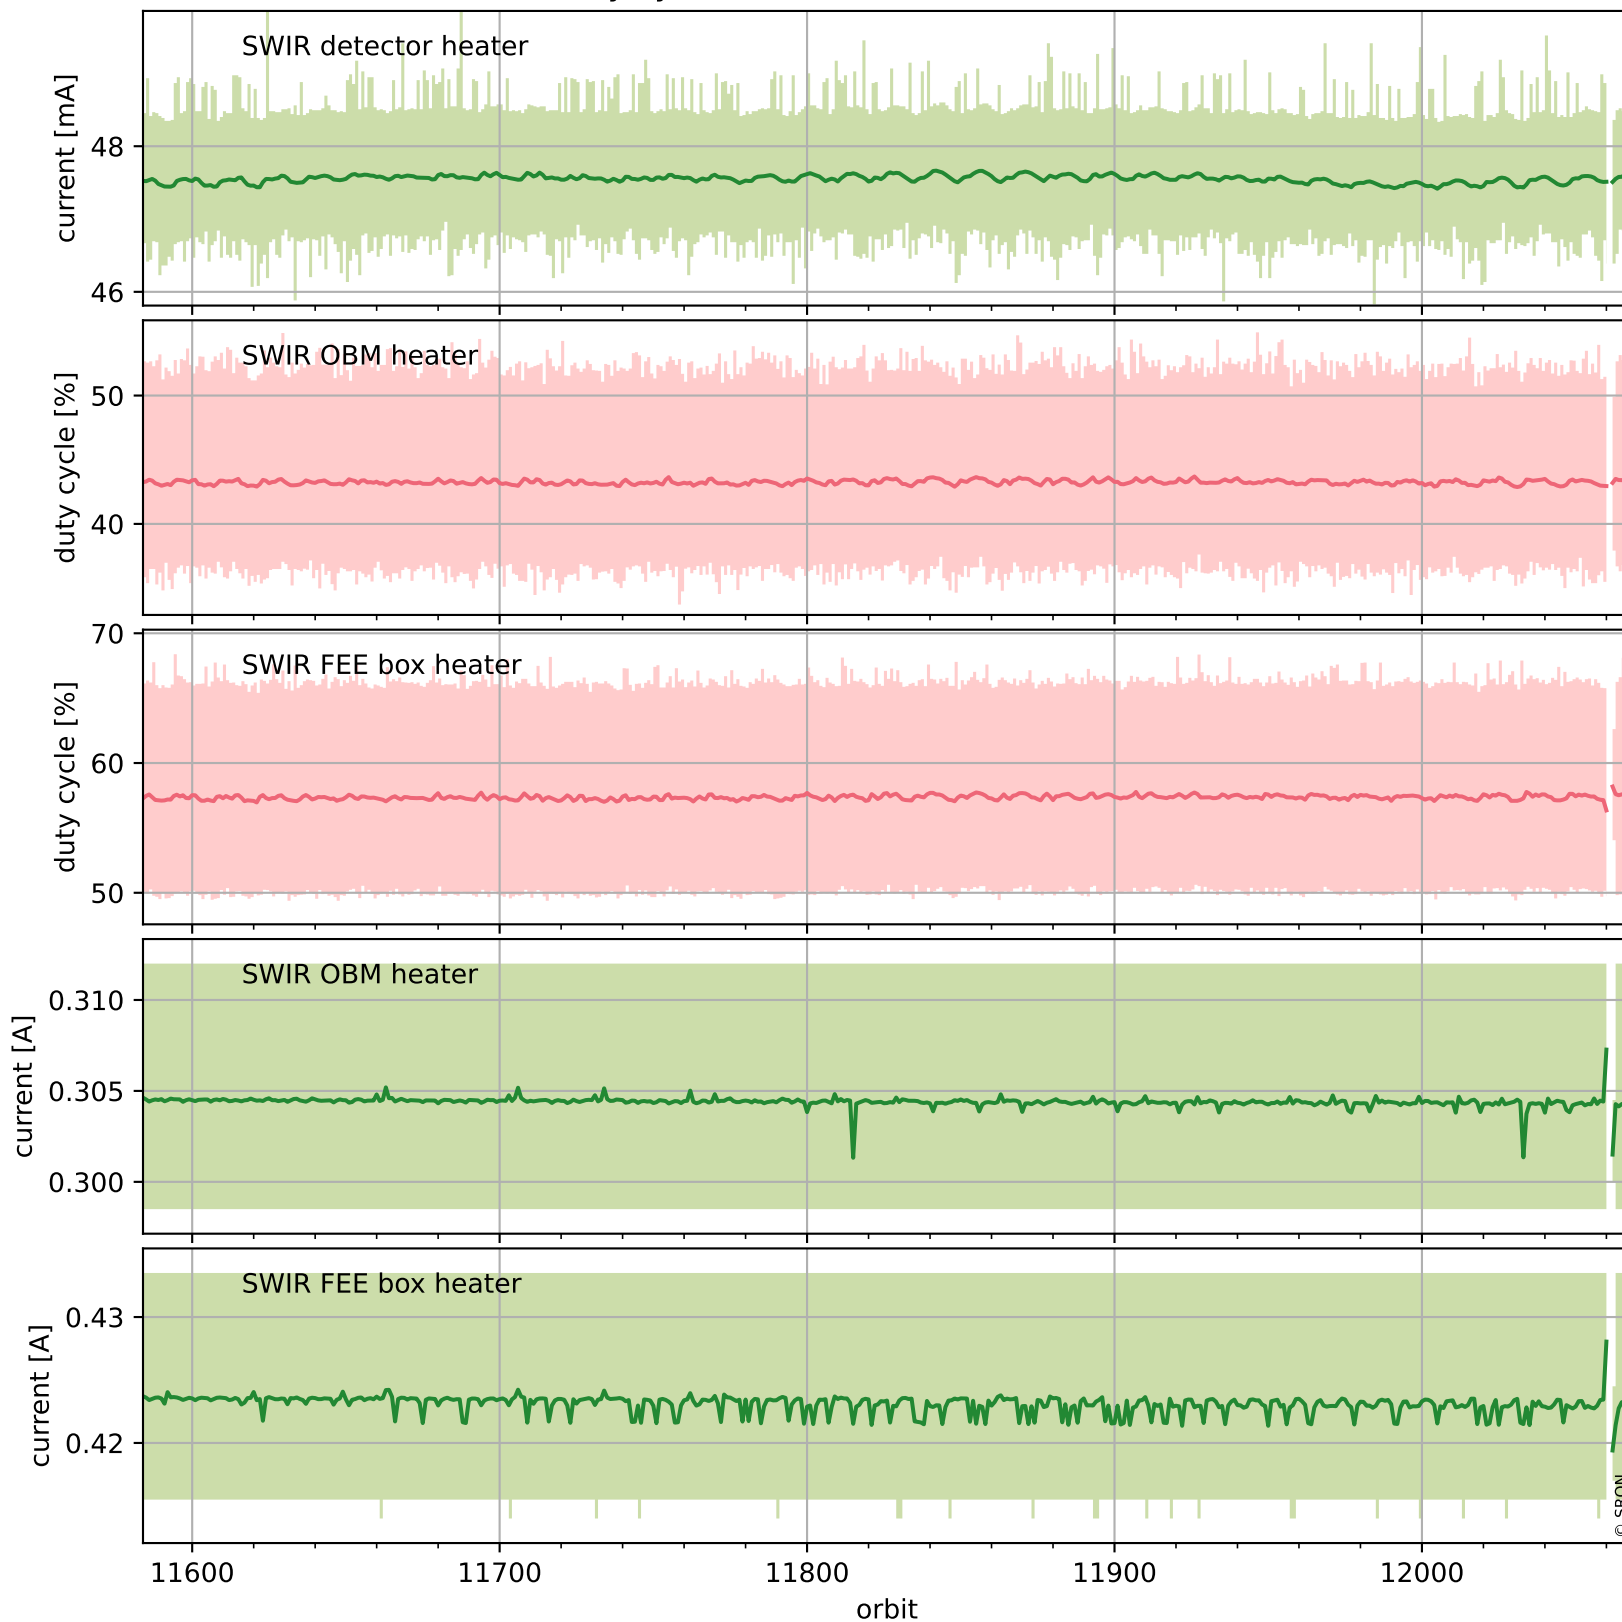

Tropomi SWIR housekeeping data

orbits : [12054, 12068]
coverage : 2020-02-10 / 2020-02-11
created : 2023-08-21T08:55:02

Temperature of sensors relevant for SWIR (one day)

Tropomi SWIR housekeeping data

orbits : [11584, 12068]
coverage : 2020-01-07 / 2020-02-11
created : 2023-08-21T08:55:02

Temperature of sensors relevant for SWIR (last month)

Tropomi SWIR housekeeping data

orbits : [12054, 12068]
coverage : 2020-02-10 / 2020-02-11
created : 2023-08-21T08:55:03

Current and duty cycle of 3 heaters relevant for SWIR (one day)

Tropomi SWIR housekeeping data

orbits : [11584, 12068]
coverage : 2020-01-07 / 2020-02-11
created : 2023-08-21T08:55:03

Current and duty cycle of 3 heaters relevant for SWIR (last month)

Tropomi SWIR housekeeping data

orbits : [12054, 12068]
coverage : 2020-02-10 / 2020-02-11
created : 2023-08-21T08:55:03

Temperature of sensors at the SWIR front-end electronics (one day)

Tropomi SWIR housekeeping data

orbits : [11584, 12068]
coverage : 2020-01-07 / 2020-02-11
created : 2023-08-21T08:55:04