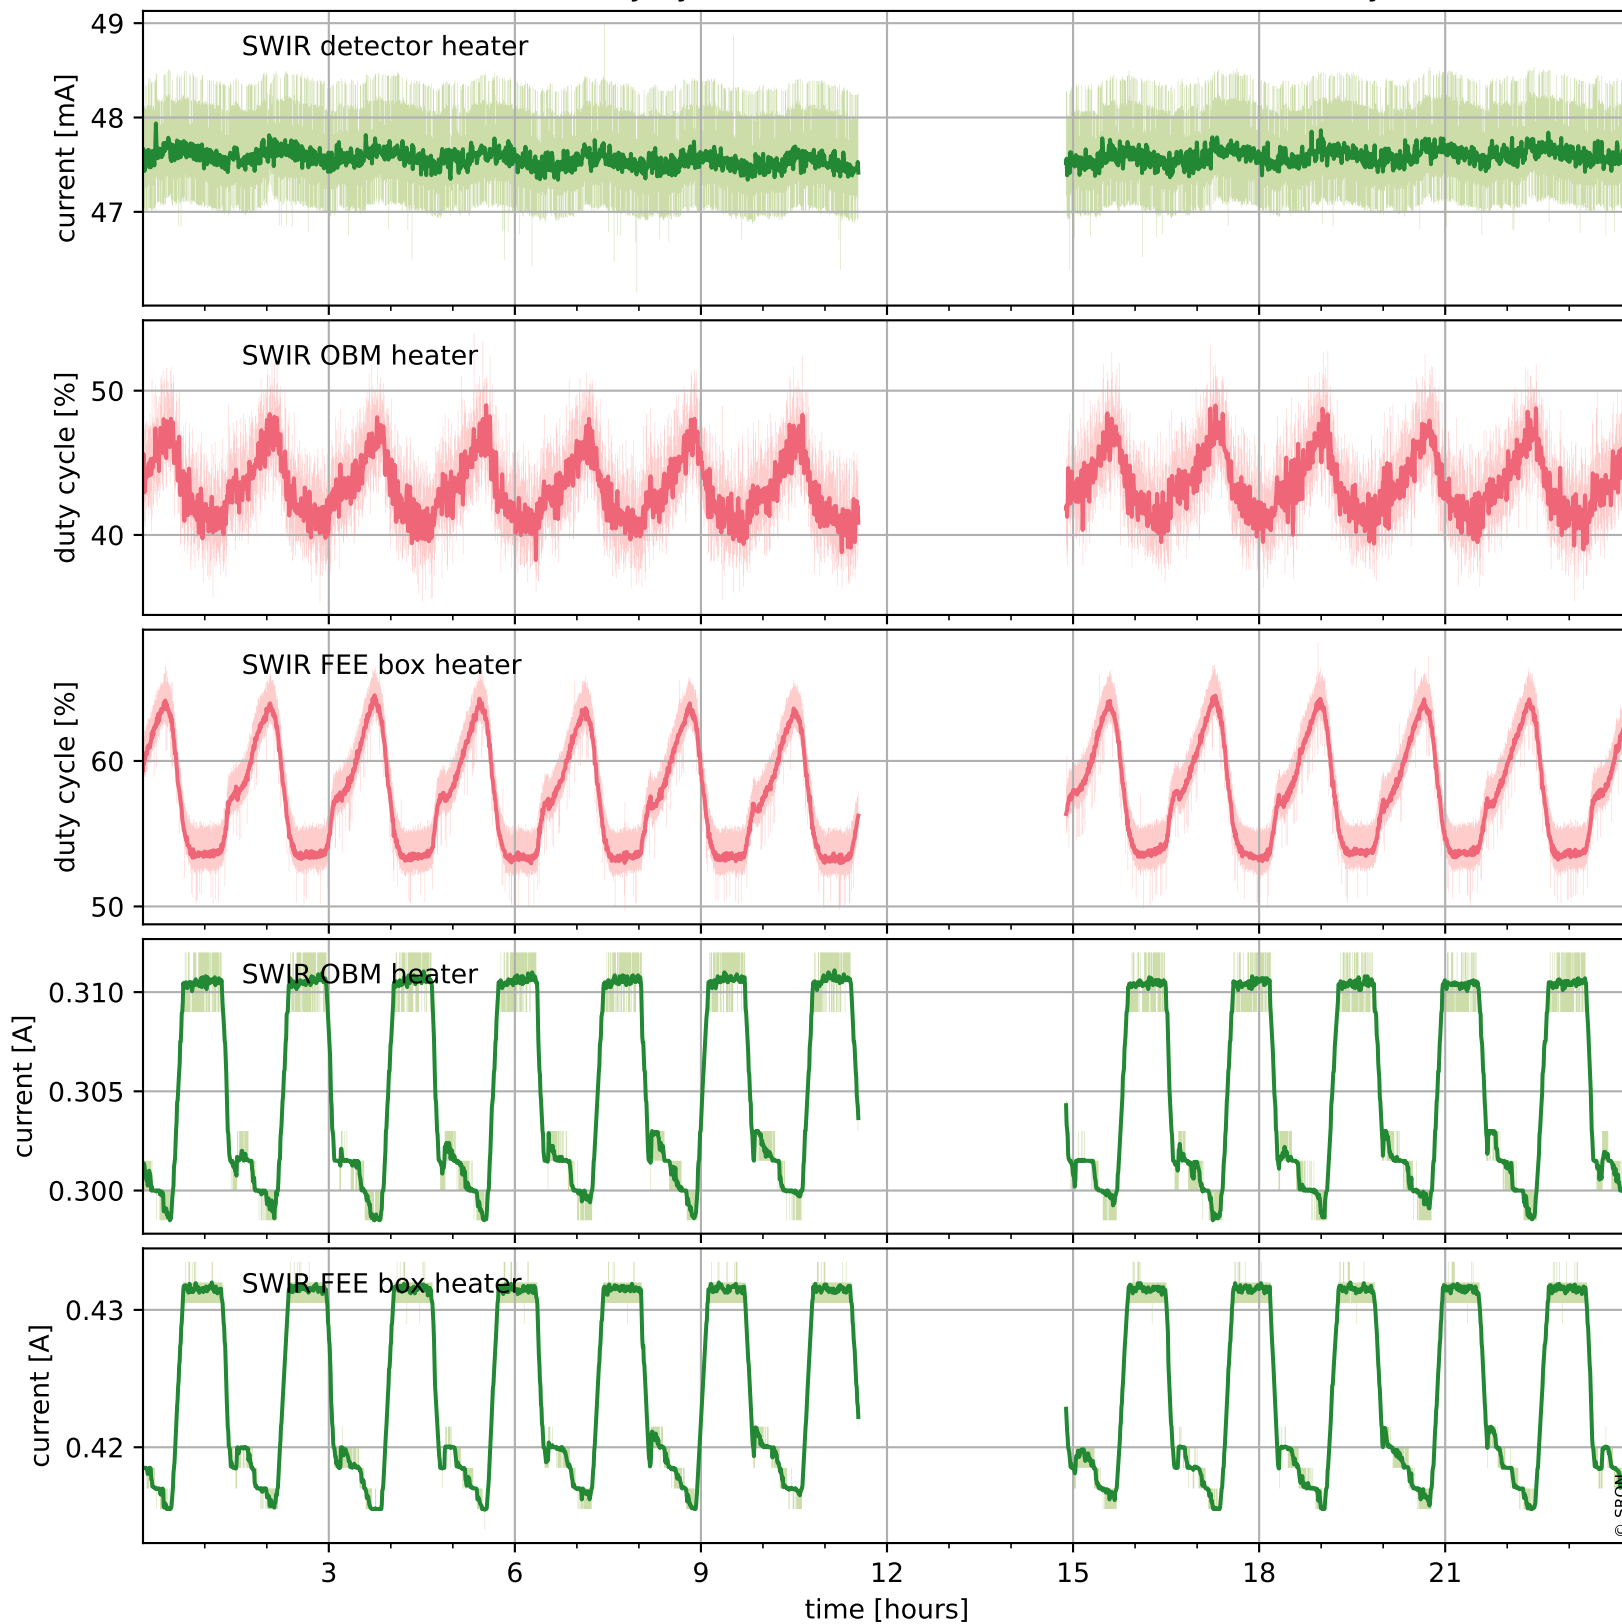

Tropomi SWIR housekeeping data

orbits : [12054, 12068]
coverage : 2020-02-10 / 2020-02-11
created : 2023-08-21T08:55:02

Temperature of sensors relevant for SWIR (one day)

Tropomi SWIR housekeeping data

orbits : [11584, 12068]
coverage : 2020-01-07 / 2020-02-11
created : 2023-08-21T08:55:02

Temperature of sensors relevant for SWIR (last month)

Tropomi SWIR housekeeping data

orbits : [12054, 12068]
coverage : 2020-02-10 / 2020-02-11
created : 2023-08-21T08:55:03

Current and duty cycle of 3 heaters relevant for SWIR (one day)

Tropomi SWIR housekeeping data

orbits : [11584, 12068]
coverage : 2020-01-07 / 2020-02-11
created : 2023-08-21T08:55:03

Current and duty cycle of 3 heaters relevant for SWIR (last month)

Tropomi SWIR housekeeping data

orbits : [12054, 12068]
coverage : 2020-02-10 / 2020-02-11
created : 2023-08-21T08:55:03

Temperature of sensors at the SWIR front-end electronics (one day)

Tropomi SWIR housekeeping data

orbits : [11584, 12068]
coverage : 2020-01-07 / 2020-02-11
created : 2023-08-21T08:55:04