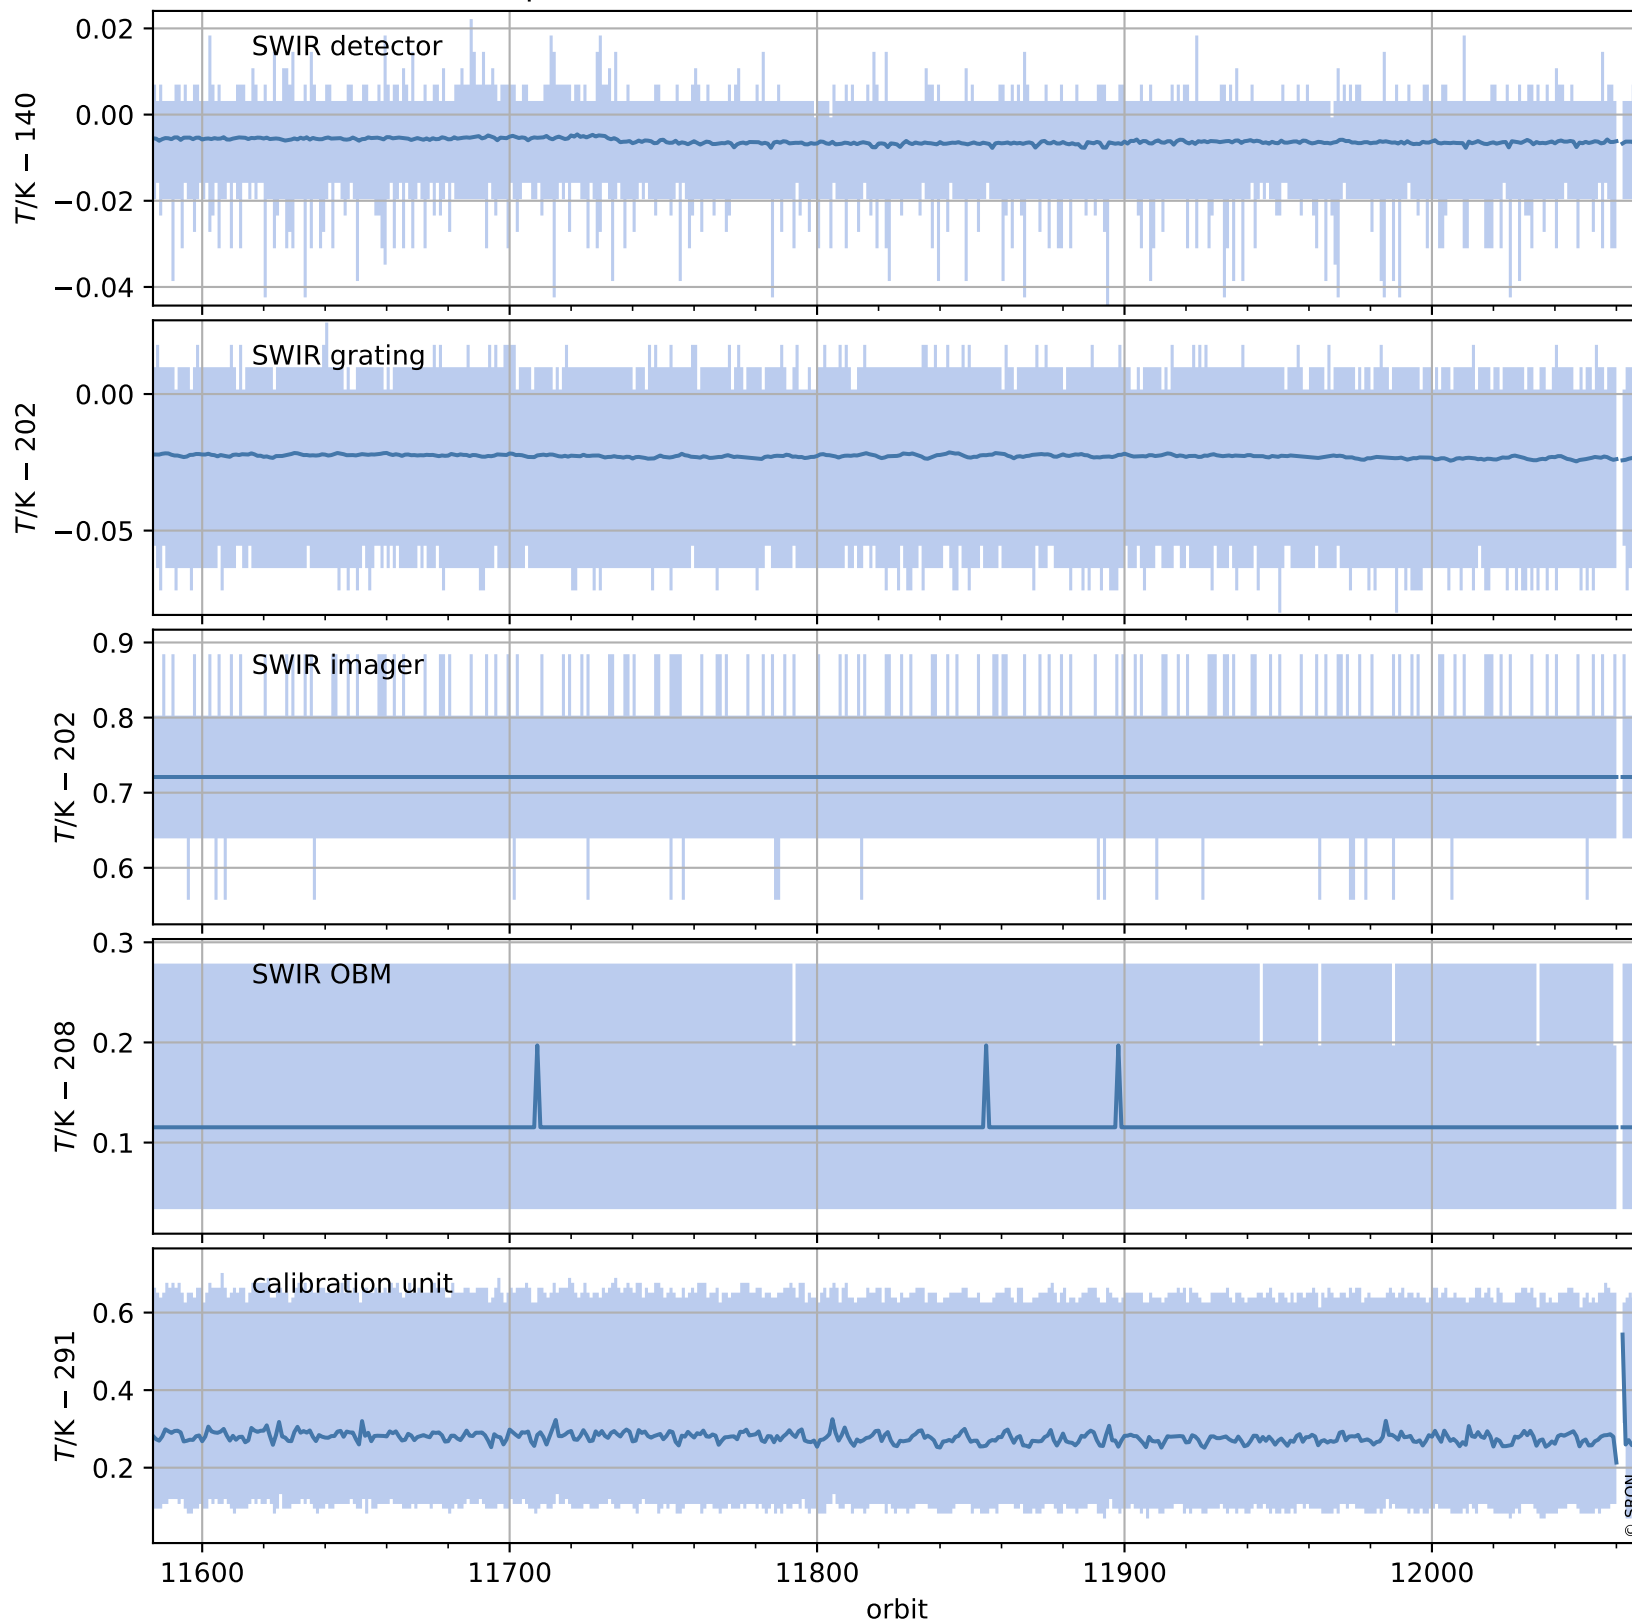

Tropomi SWIR housekeeping data

orbits : [12054, 12068]
coverage : 2020-02-10 / 2020-02-11
created : 2023-08-21T08:55:02

Temperature of sensors relevant for SWIR (one day)

Tropomi SWIR housekeeping data

orbits : [11584, 12068]
coverage : 2020-01-07 / 2020-02-11
created : 2023-08-21T08:55:02

Temperature of sensors relevant for SWIR (last month)

Tropomi SWIR housekeeping data

orbits : [12054, 12068]
coverage : 2020-02-10 / 2020-02-11
created : 2023-08-21T08:55:03

Current and duty cycle of 3 heaters relevant for SWIR (one day)

Tropomi SWIR housekeeping data

orbits : [11584, 12068]
coverage : 2020-01-07 / 2020-02-11
created : 2023-08-21T08:55:03

Current and duty cycle of 3 heaters relevant for SWIR (last month)

Tropomi SWIR housekeeping data

orbits : [12054, 12068]
coverage : 2020-02-10 / 2020-02-11
created : 2023-08-21T08:55:03

Temperature of sensors at the SWIR front-end electronics (one day)

Tropomi SWIR housekeeping data

orbits : [11584, 12068]
coverage : 2020-01-07 / 2020-02-11
created : 2023-08-21T08:55:04