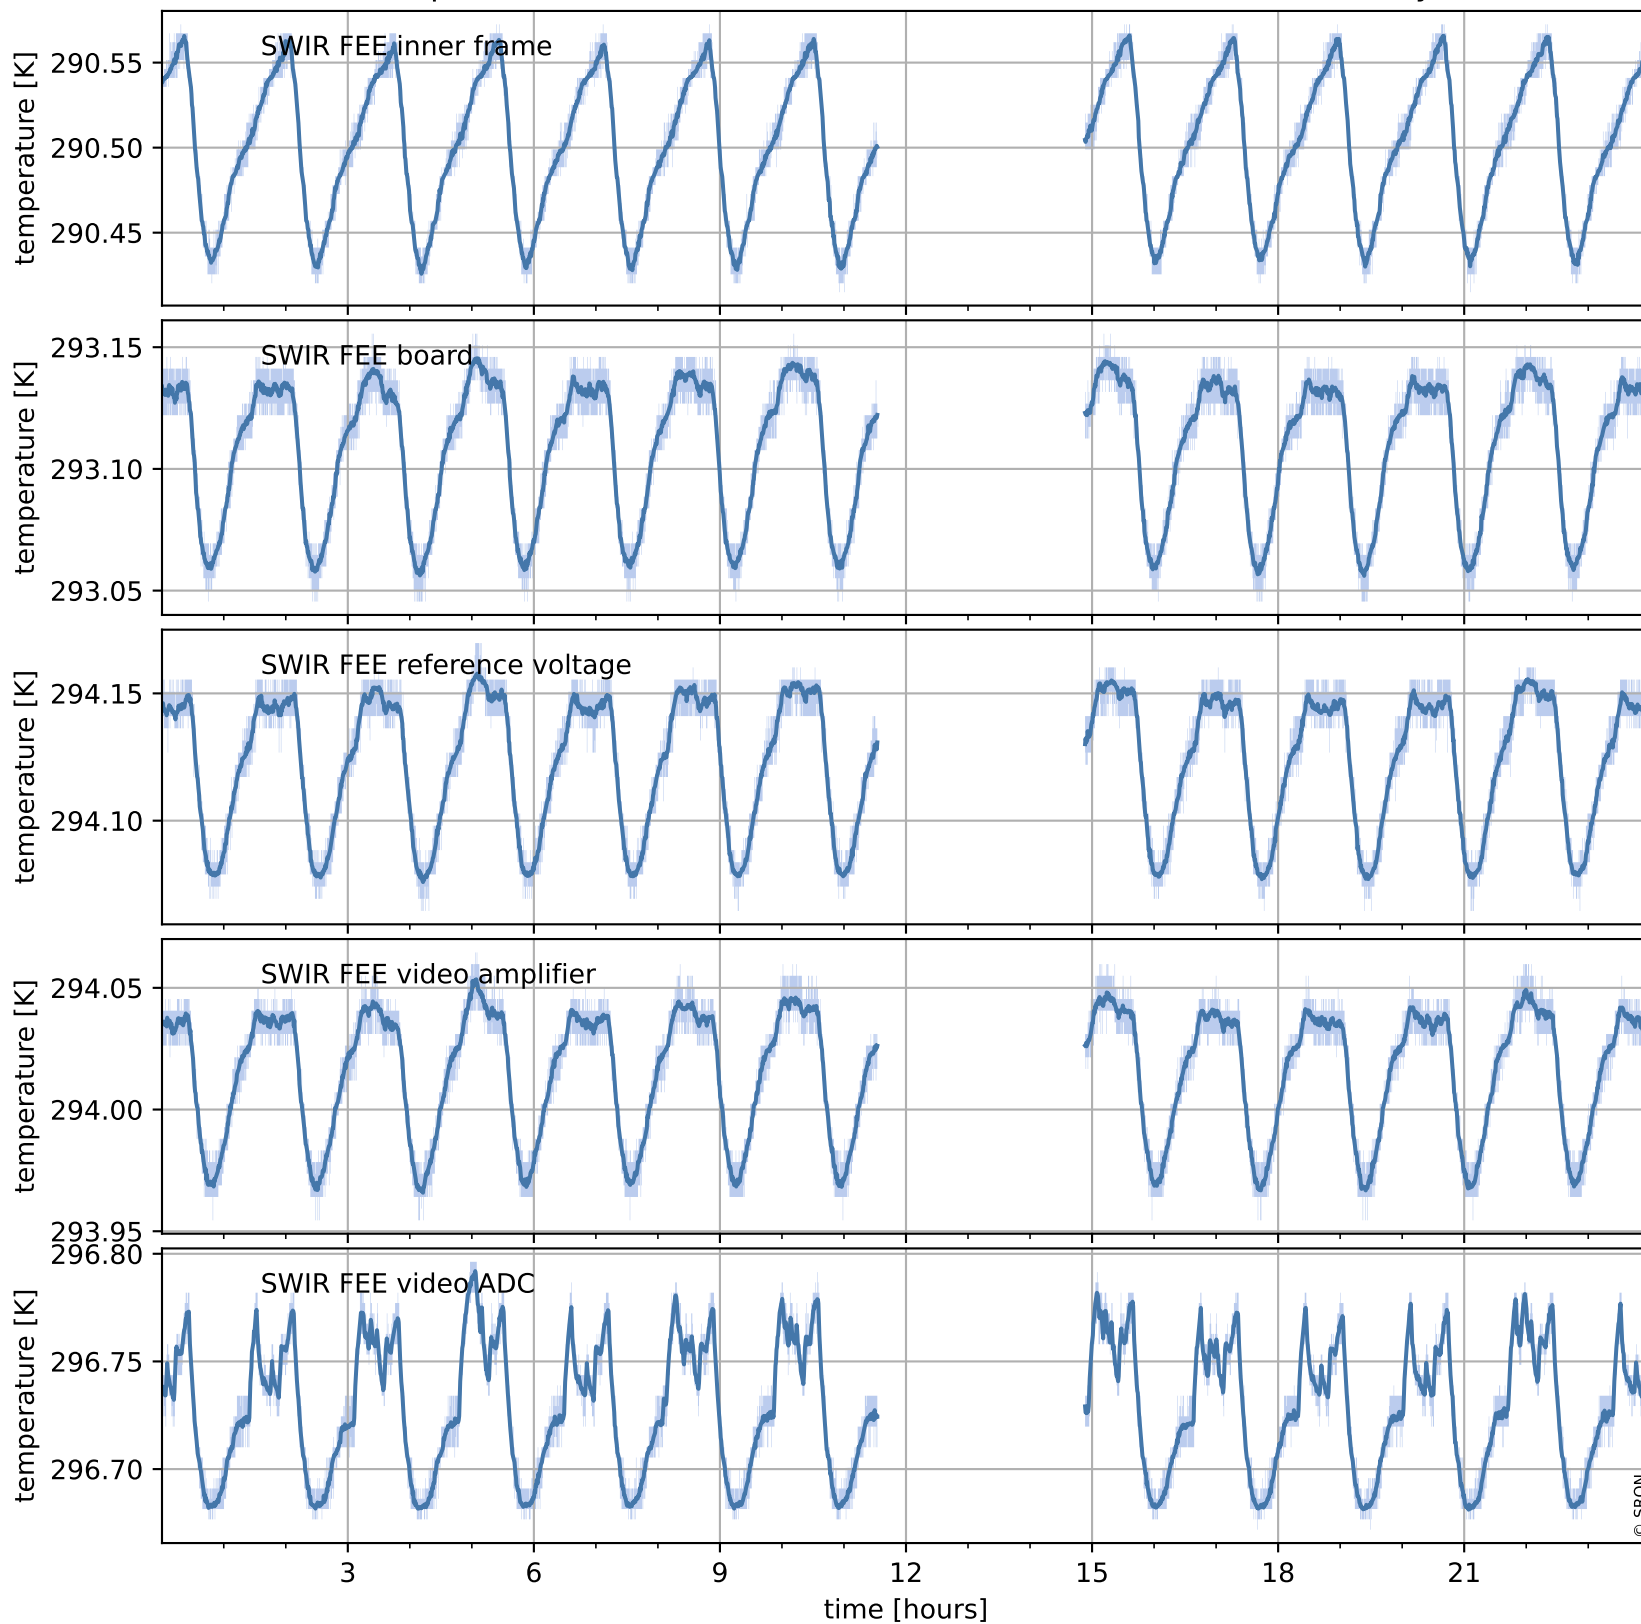

Tropomi SWIR housekeeping data

orbits : [12054, 12068]
coverage : 2020-02-10 / 2020-02-11
created : 2023-08-21T08:55:02

Temperature of sensors relevant for SWIR (one day)

Tropomi SWIR housekeeping data

orbits : [11584, 12068]
coverage : 2020-01-07 / 2020-02-11
created : 2023-08-21T08:55:02

Temperature of sensors relevant for SWIR (last month)

Tropomi SWIR housekeeping data

orbits : [12054, 12068]
coverage : 2020-02-10 / 2020-02-11
created : 2023-08-21T08:55:03

Current and duty cycle of 3 heaters relevant for SWIR (one day)

Tropomi SWIR housekeeping data

orbits : [11584, 12068]
coverage : 2020-01-07 / 2020-02-11
created : 2023-08-21T08:55:03

Current and duty cycle of 3 heaters relevant for SWIR (last month)

Tropomi SWIR housekeeping data

orbits : [12054, 12068]
coverage : 2020-02-10 / 2020-02-11
created : 2023-08-21T08:55:03

Temperature of sensors at the SWIR front-end electronics (one day)

Tropomi SWIR housekeeping data

orbits : [11584, 12068]
coverage : 2020-01-07 / 2020-02-11
created : 2023-08-21T08:55:04