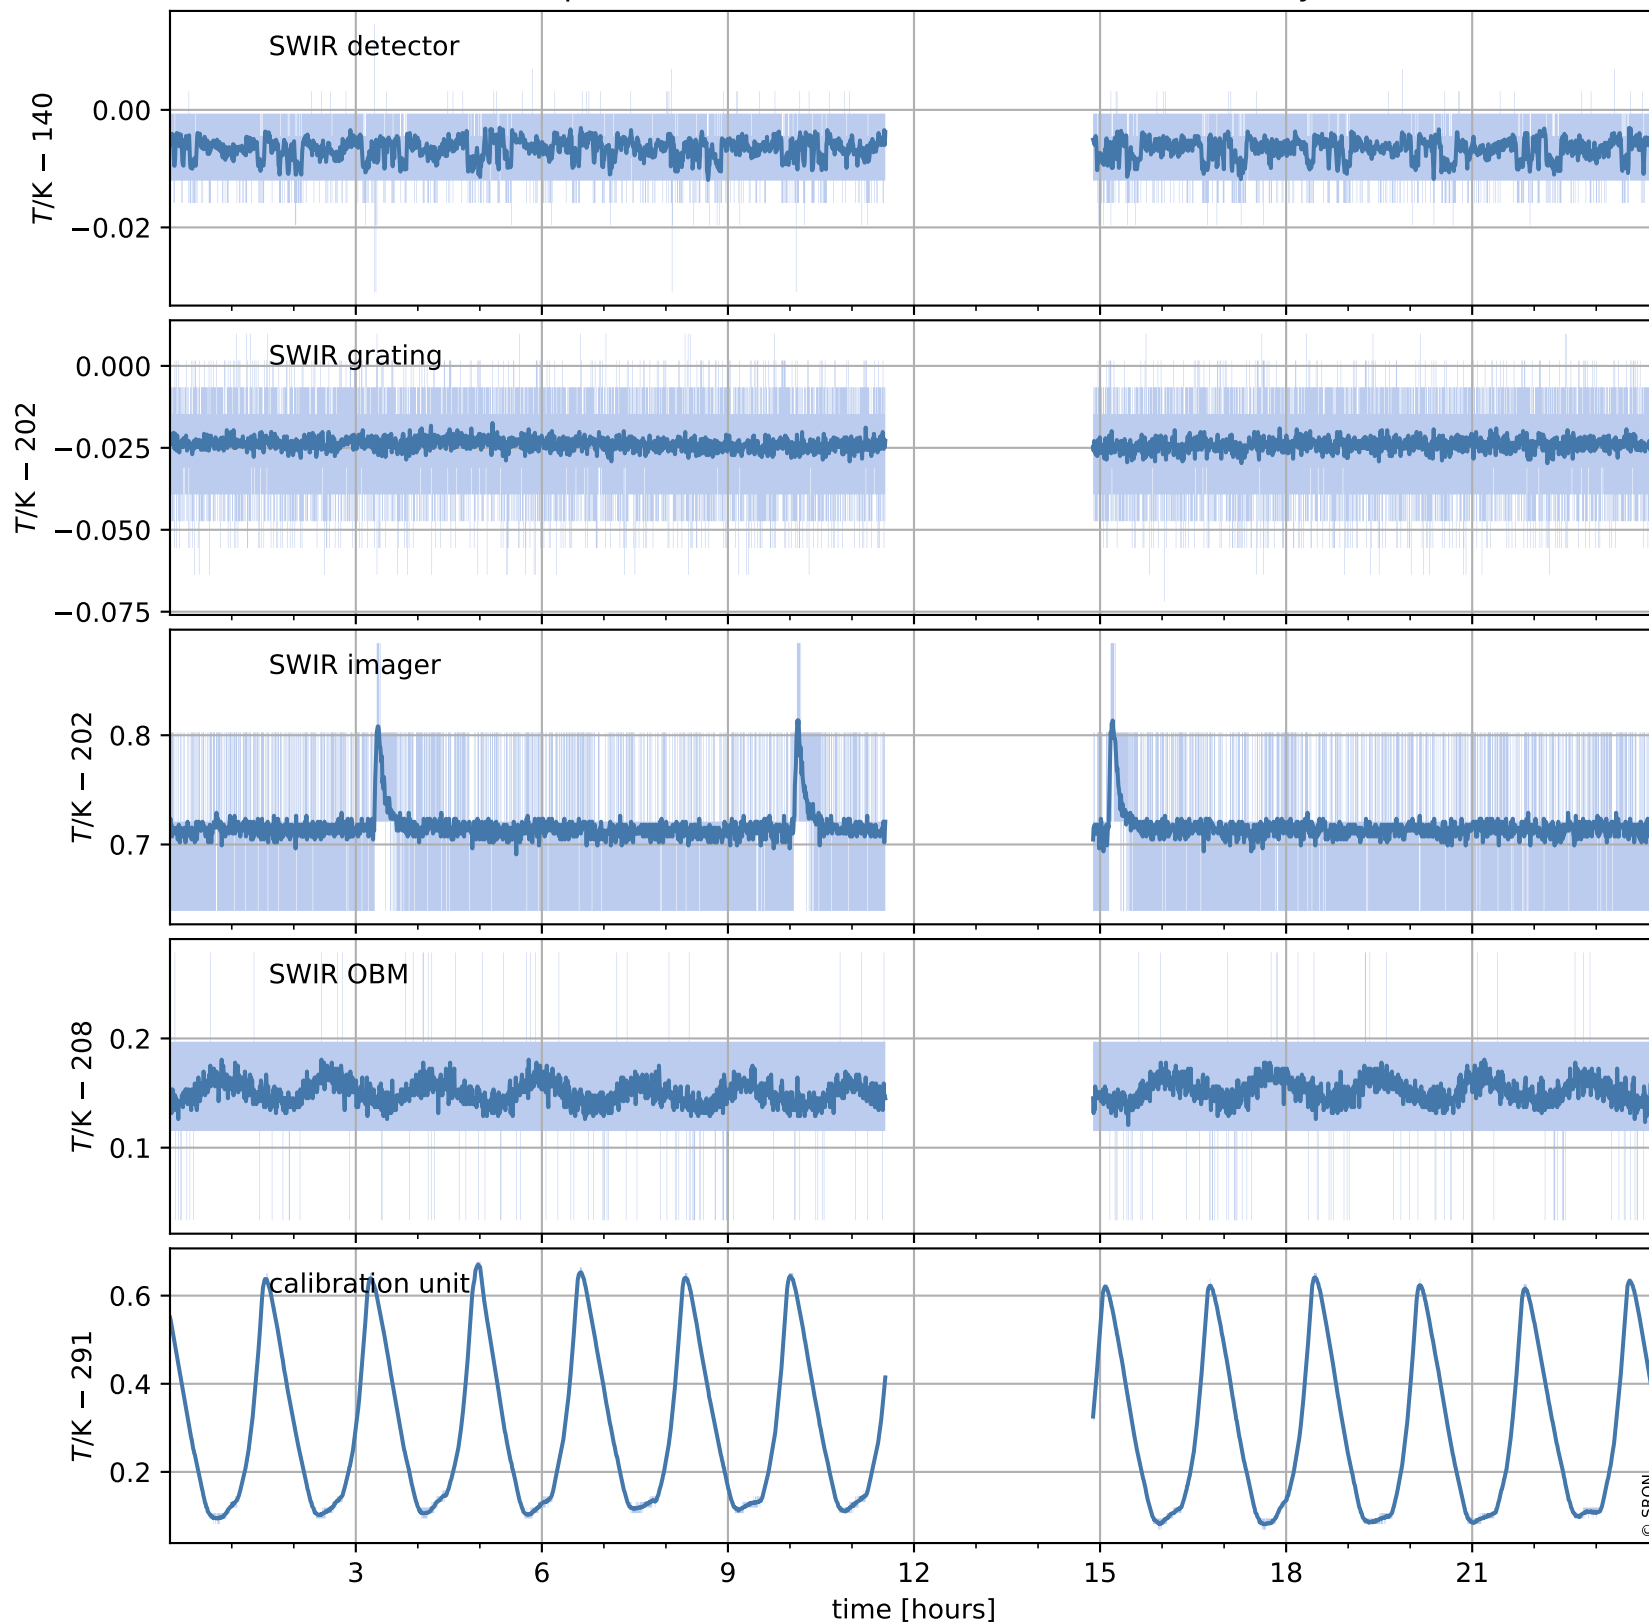

Tropomi SWIR housekeeping data

orbits : [12054, 12068]
coverage : 2020-02-10 / 2020-02-11
created : 2023-08-21T08:55:02

Temperature of sensors relevant for SWIR (one day)

Tropomi SWIR housekeeping data

orbits : [11584, 12068]
coverage : 2020-01-07 / 2020-02-11
created : 2023-08-21T08:55:02

Temperature of sensors relevant for SWIR (last month)

Tropomi SWIR housekeeping data

orbits : [12054, 12068]
coverage : 2020-02-10 / 2020-02-11
created : 2023-08-21T08:55:03

Current and duty cycle of 3 heaters relevant for SWIR (one day)

Tropomi SWIR housekeeping data

orbits : [11584, 12068]
coverage : 2020-01-07 / 2020-02-11
created : 2023-08-21T08:55:03

Current and duty cycle of 3 heaters relevant for SWIR (last month)

Tropomi SWIR housekeeping data

orbits : [12054, 12068]
coverage : 2020-02-10 / 2020-02-11
created : 2023-08-21T08:55:03

Temperature of sensors at the SWIR front-end electronics (one day)

Tropomi SWIR housekeeping data

orbits : [11584, 12068]
coverage : 2020-01-07 / 2020-02-11
created : 2023-08-21T08:55:04