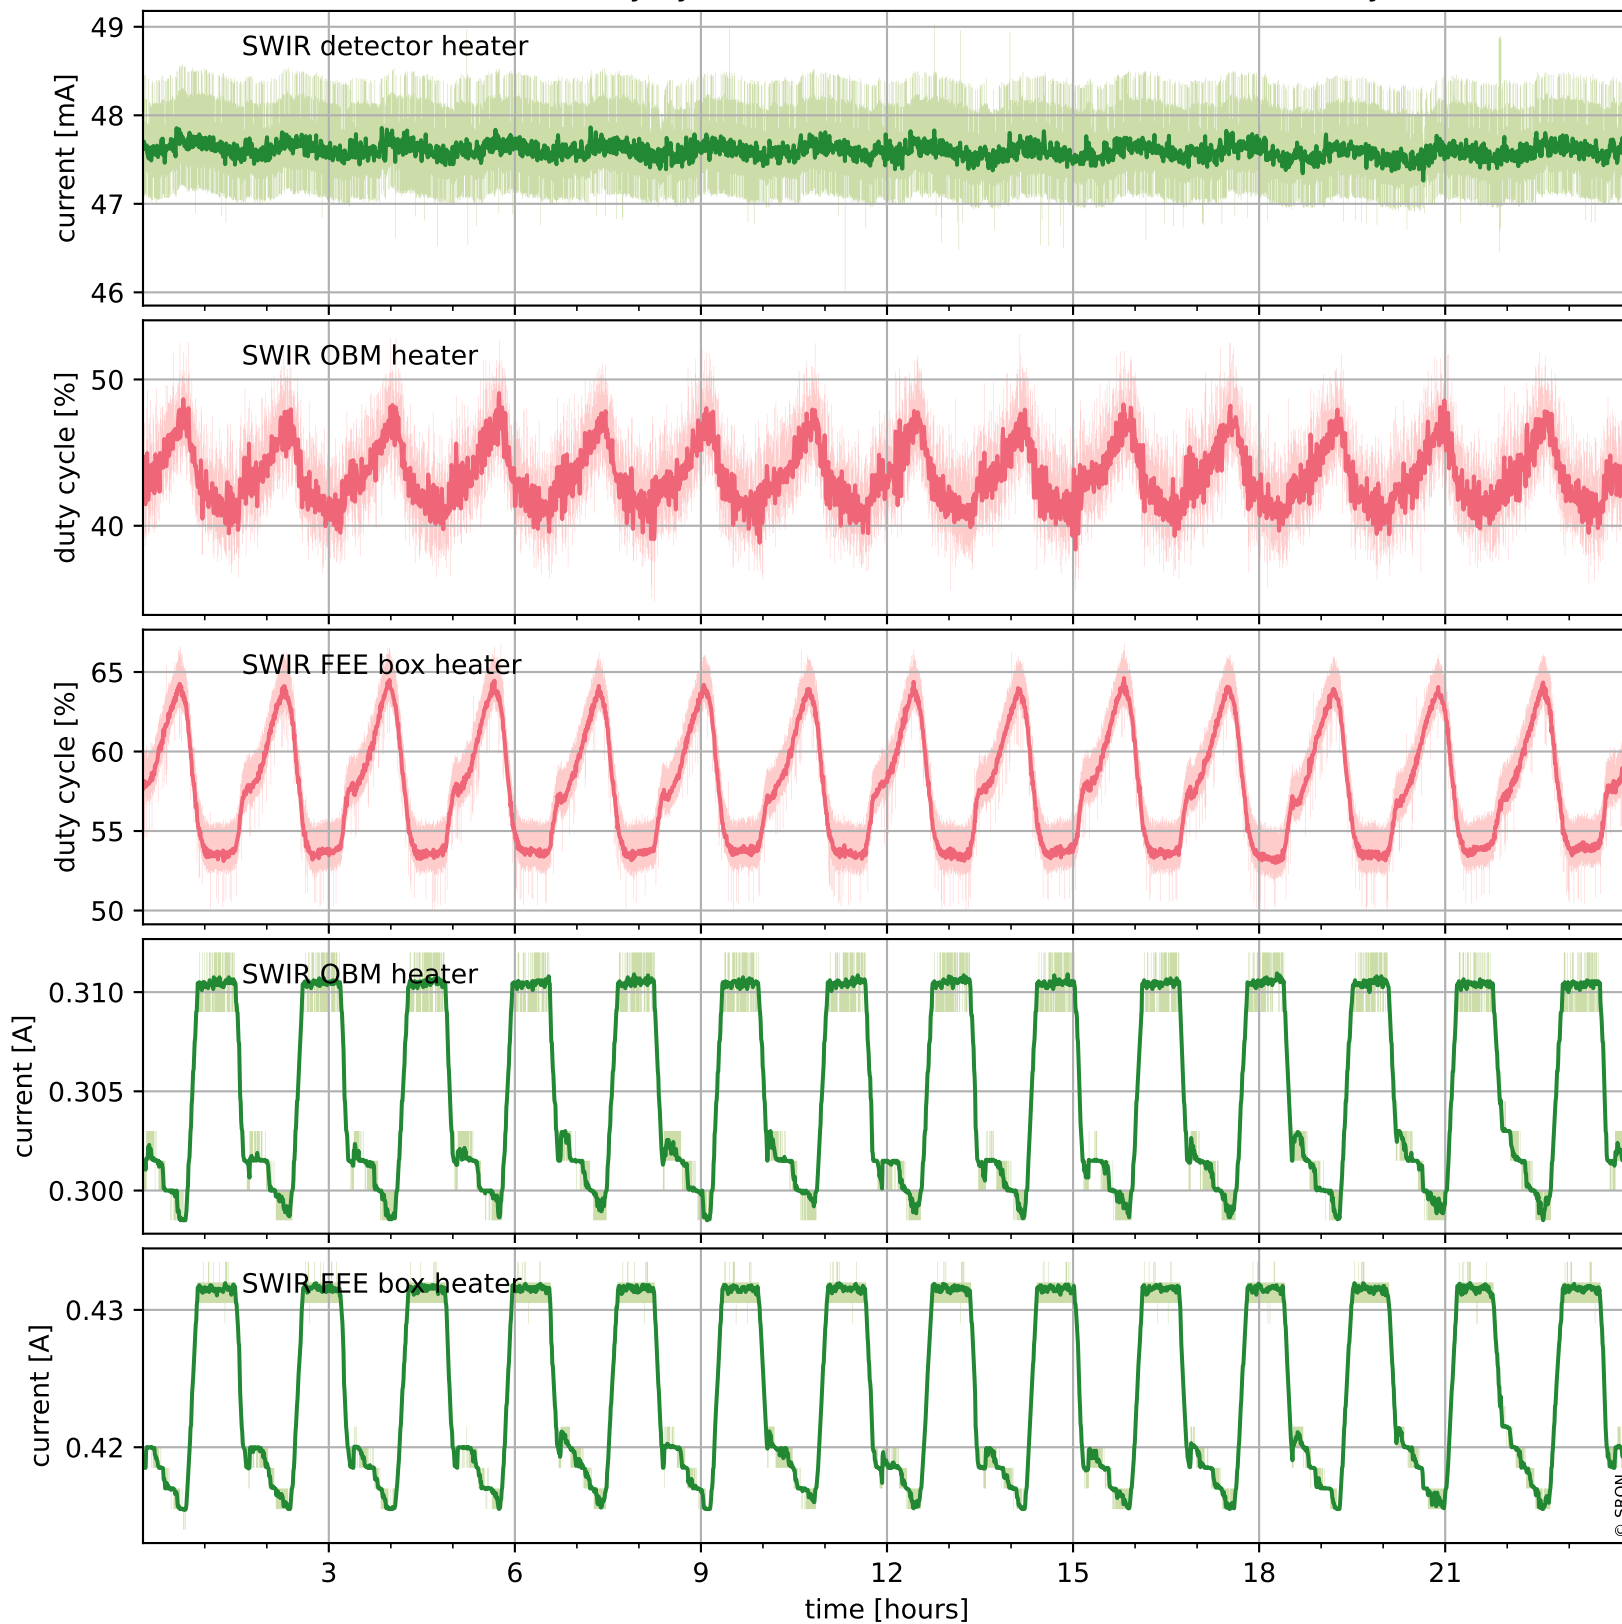

Tropomi SWIR housekeeping data

orbits : [12196, 12210]
coverage : 2020-02-20 / 2020-02-21
created : 2023-08-21T08:55:25

Temperature of sensors relevant for SWIR (one day)

Tropomi SWIR housekeeping data

orbits : [11726, 12210]
coverage : 2020-01-17 / 2020-02-21
created : 2023-08-21T08:55:26

Temperature of sensors relevant for SWIR (last month)

Tropomi SWIR housekeeping data

orbits : [12196, 12210]
coverage : 2020-02-20 / 2020-02-21
created : 2023-08-21T08:55:26

Current and duty cycle of 3 heaters relevant for SWIR (one day)

Tropomi SWIR housekeeping data

orbits : [11726, 12210]
coverage : 2020-01-17 / 2020-02-21
created : 2023-08-21T08:55:26

Current and duty cycle of 3 heaters relevant for SWIR (last month)

Tropomi SWIR housekeeping data

orbits : [12196, 12210]
coverage : 2020-02-20 / 2020-02-21
created : 2023-08-21T08:55:27

Temperature of sensors at the SWIR front-end electronics (one day)

Tropomi SWIR housekeeping data

orbits : [11726, 12210]
coverage : 2020-01-17 / 2020-02-21
created : 2023-08-21T08:55:27