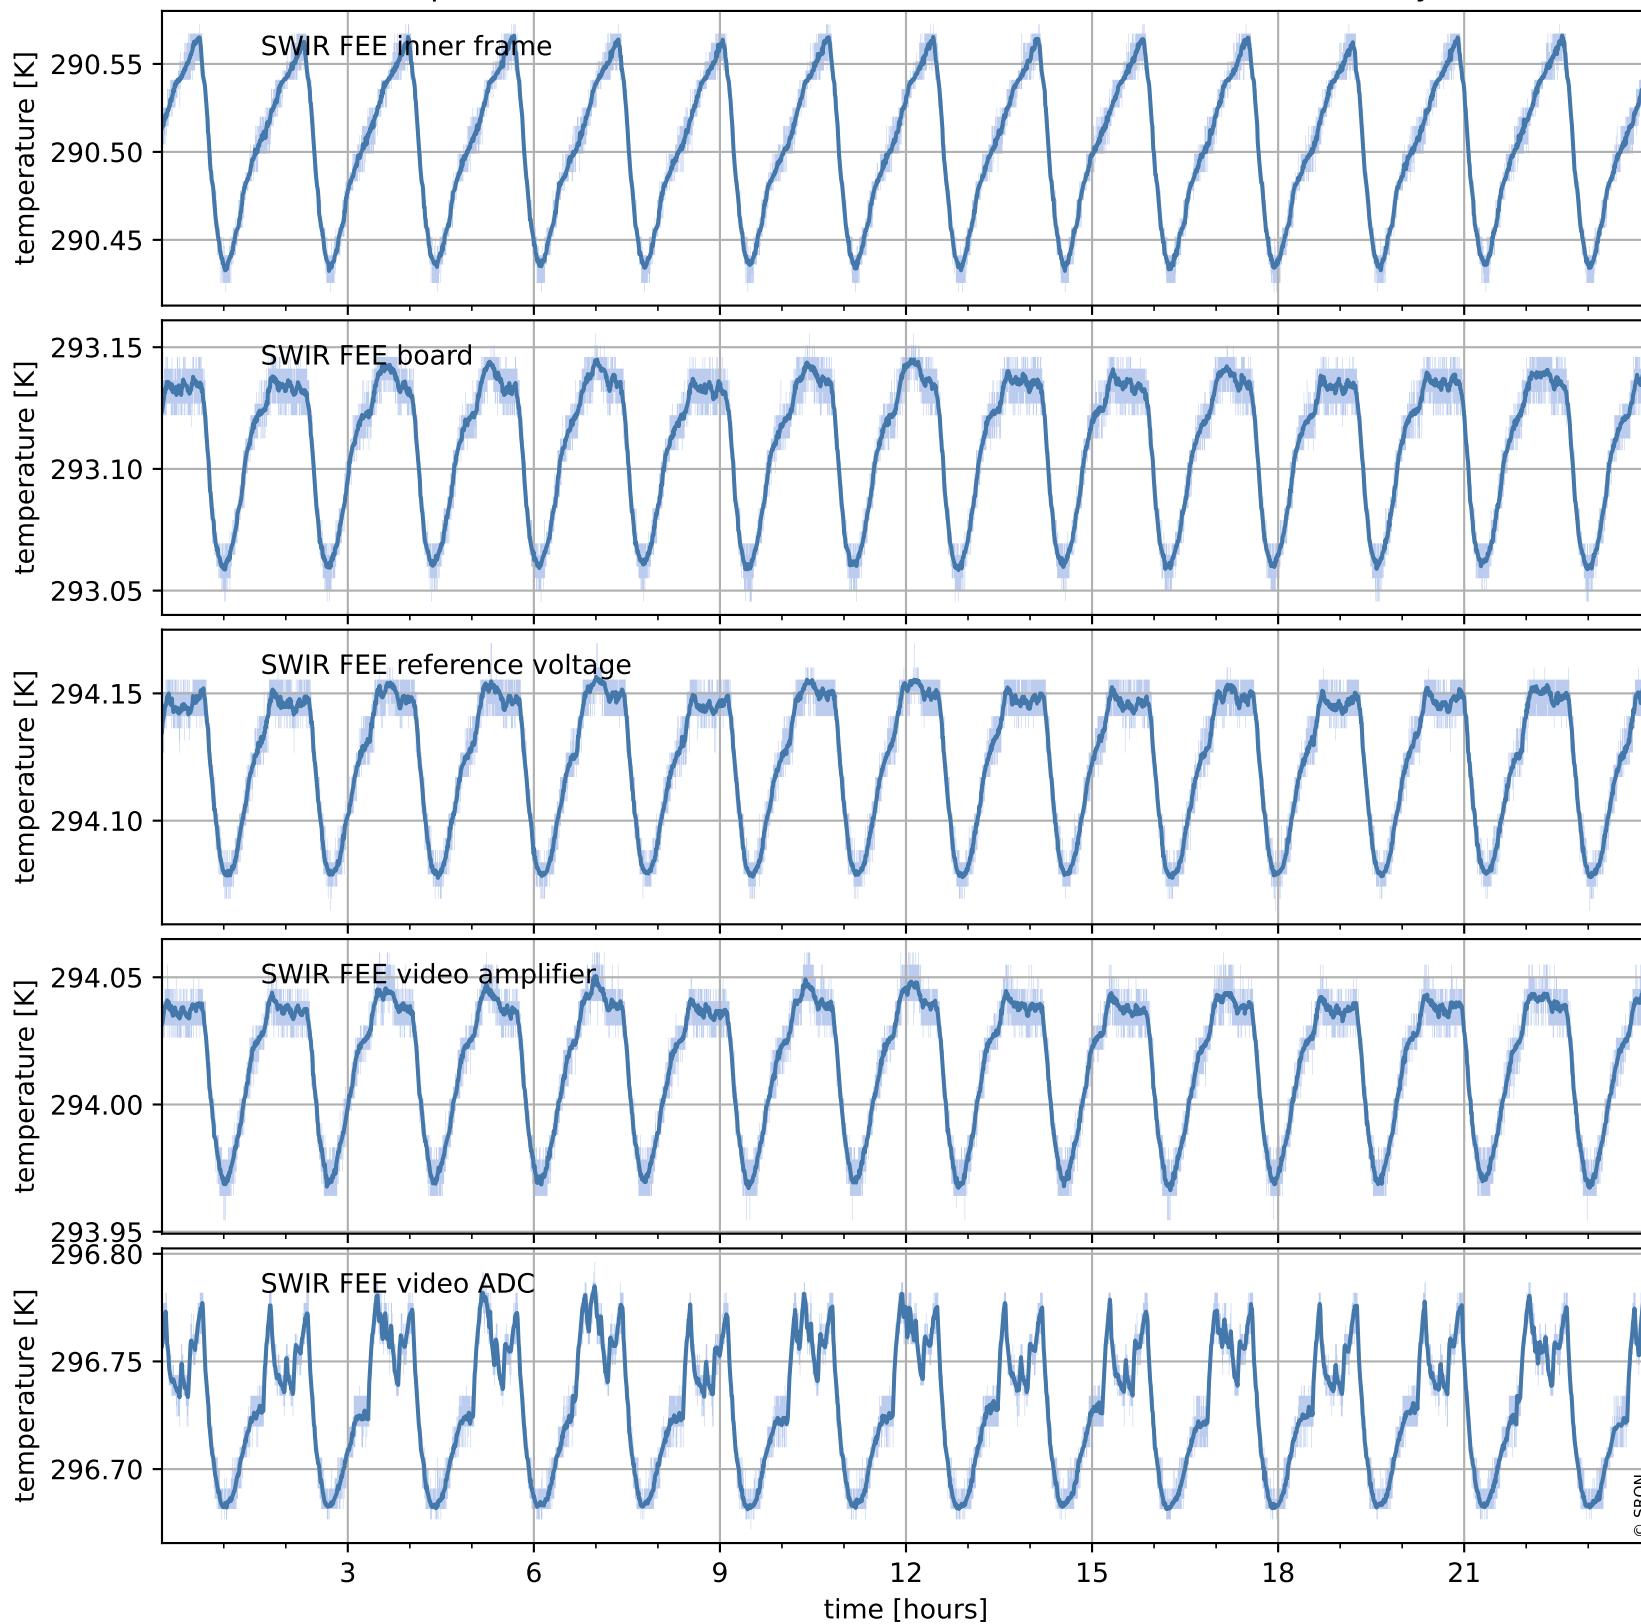

Tropomi SWIR housekeeping data

orbits : [12196, 12210]
coverage : 2020-02-20 / 2020-02-21
created : 2023-08-21T08:55:25

Temperature of sensors relevant for SWIR (one day)

Tropomi SWIR housekeeping data

orbits : [11726, 12210]
coverage : 2020-01-17 / 2020-02-21
created : 2023-08-21T08:55:26

Temperature of sensors relevant for SWIR (last month)

Tropomi SWIR housekeeping data

orbits : [12196, 12210]
coverage : 2020-02-20 / 2020-02-21
created : 2023-08-21T08:55:26

Current and duty cycle of 3 heaters relevant for SWIR (one day)

Tropomi SWIR housekeeping data

orbits : [11726, 12210]
coverage : 2020-01-17 / 2020-02-21
created : 2023-08-21T08:55:26

Current and duty cycle of 3 heaters relevant for SWIR (last month)

Tropomi SWIR housekeeping data

orbits : [12196, 12210]
coverage : 2020-02-20 / 2020-02-21
created : 2023-08-21T08:55:27

Temperature of sensors at the SWIR front-end electronics (one day)

Tropomi SWIR housekeeping data

orbits : [11726, 12210]
coverage : 2020-01-17 / 2020-02-21
created : 2023-08-21T08:55:27