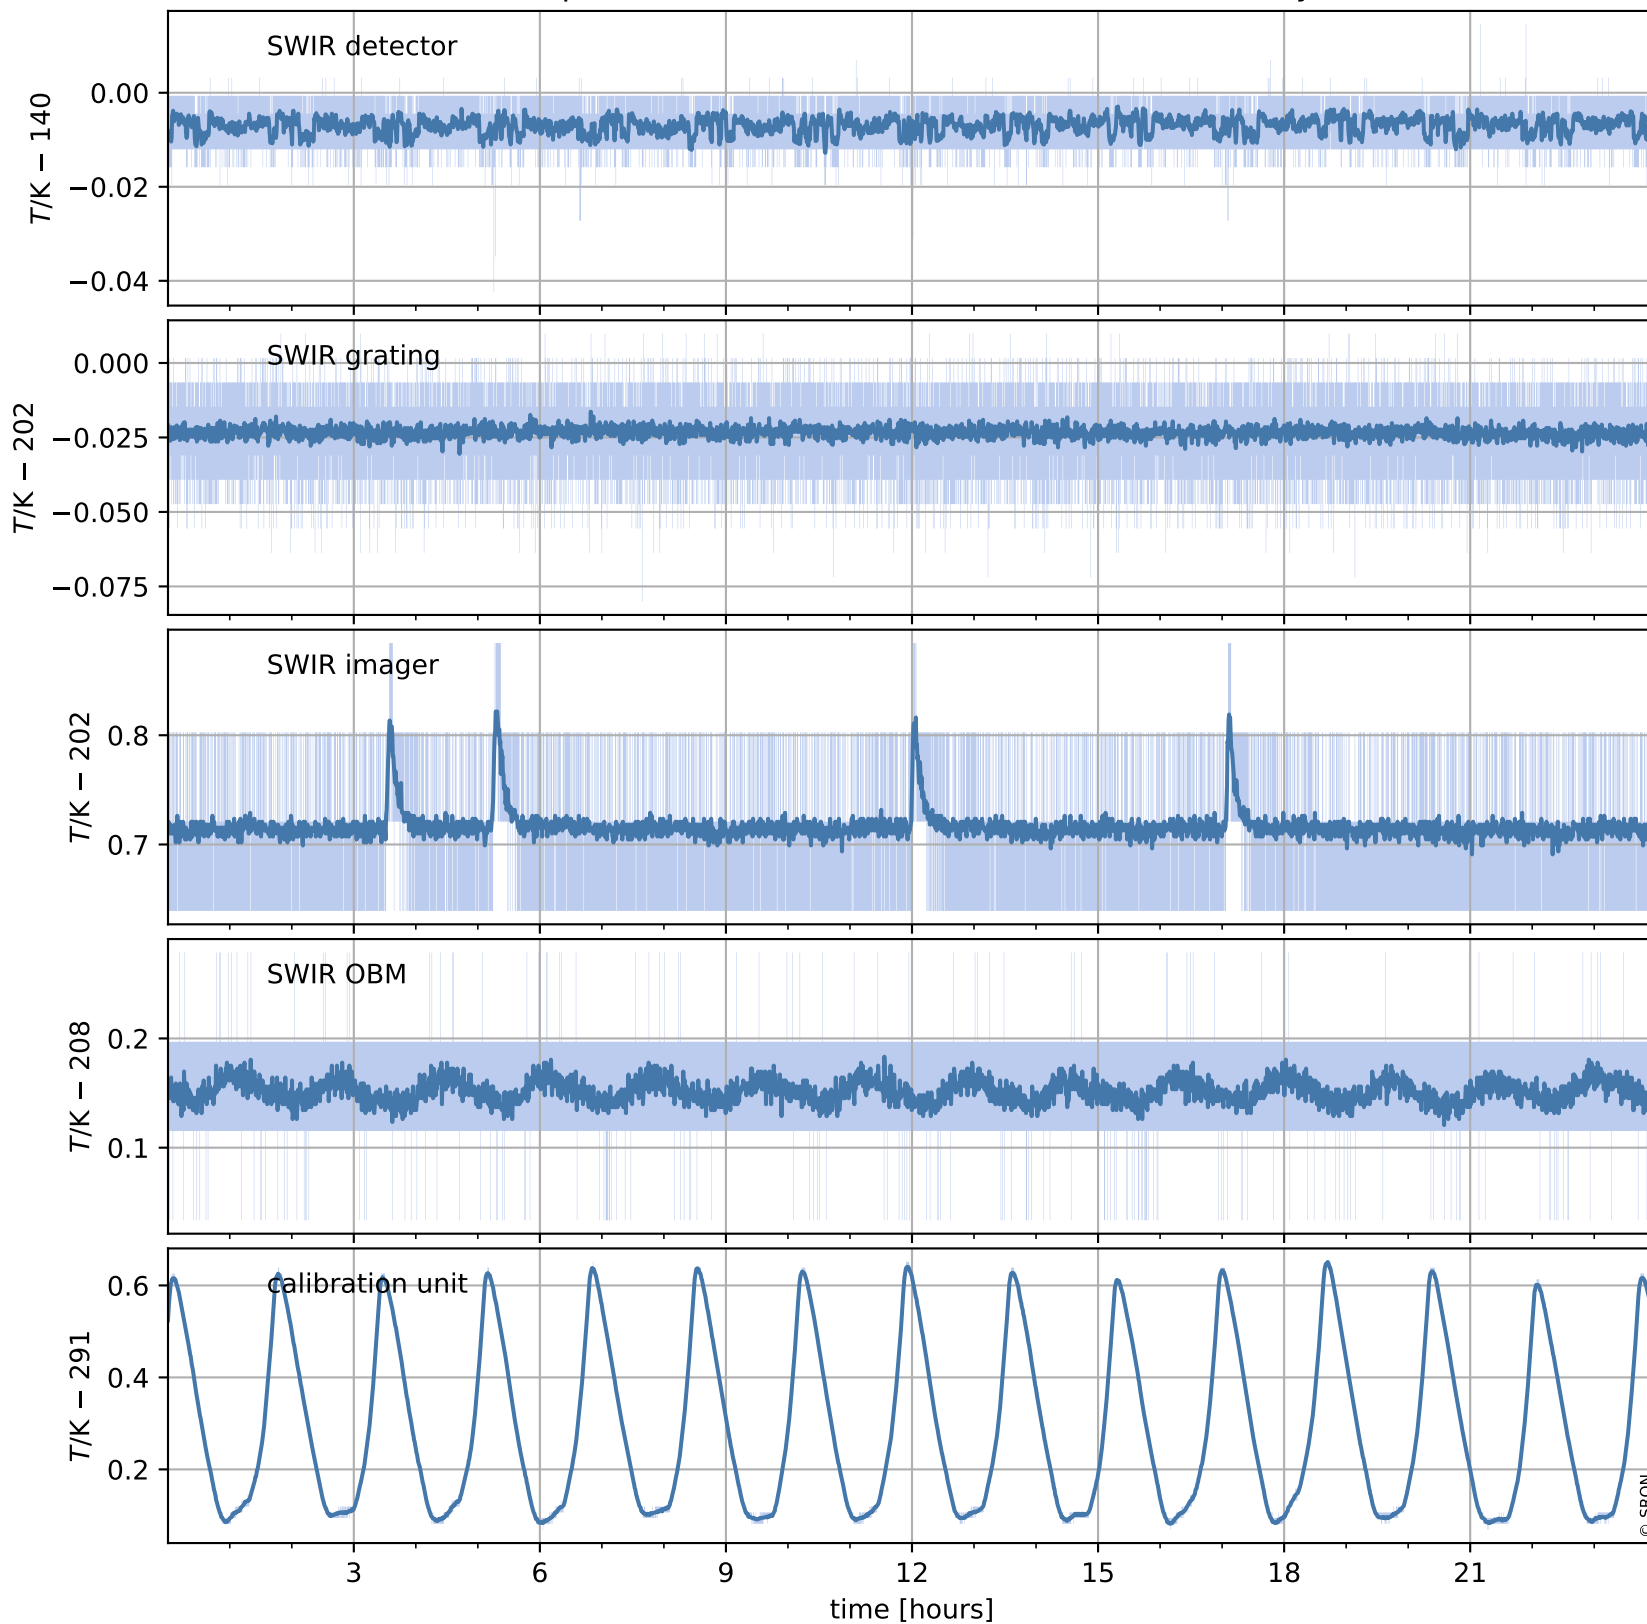

Tropomi SWIR housekeeping data

orbits : [12196, 12210]
coverage : 2020-02-20 / 2020-02-21
created : 2023-08-21T08:55:25

Temperature of sensors relevant for SWIR (one day)

Tropomi SWIR housekeeping data

orbits : [11726, 12210]
coverage : 2020-01-17 / 2020-02-21
created : 2023-08-21T08:55:26

Temperature of sensors relevant for SWIR (last month)

Tropomi SWIR housekeeping data

orbits : [12196, 12210]
coverage : 2020-02-20 / 2020-02-21
created : 2023-08-21T08:55:26

Current and duty cycle of 3 heaters relevant for SWIR (one day)

Tropomi SWIR housekeeping data

orbits : [11726, 12210]
coverage : 2020-01-17 / 2020-02-21
created : 2023-08-21T08:55:26

Current and duty cycle of 3 heaters relevant for SWIR (last month)

Tropomi SWIR housekeeping data