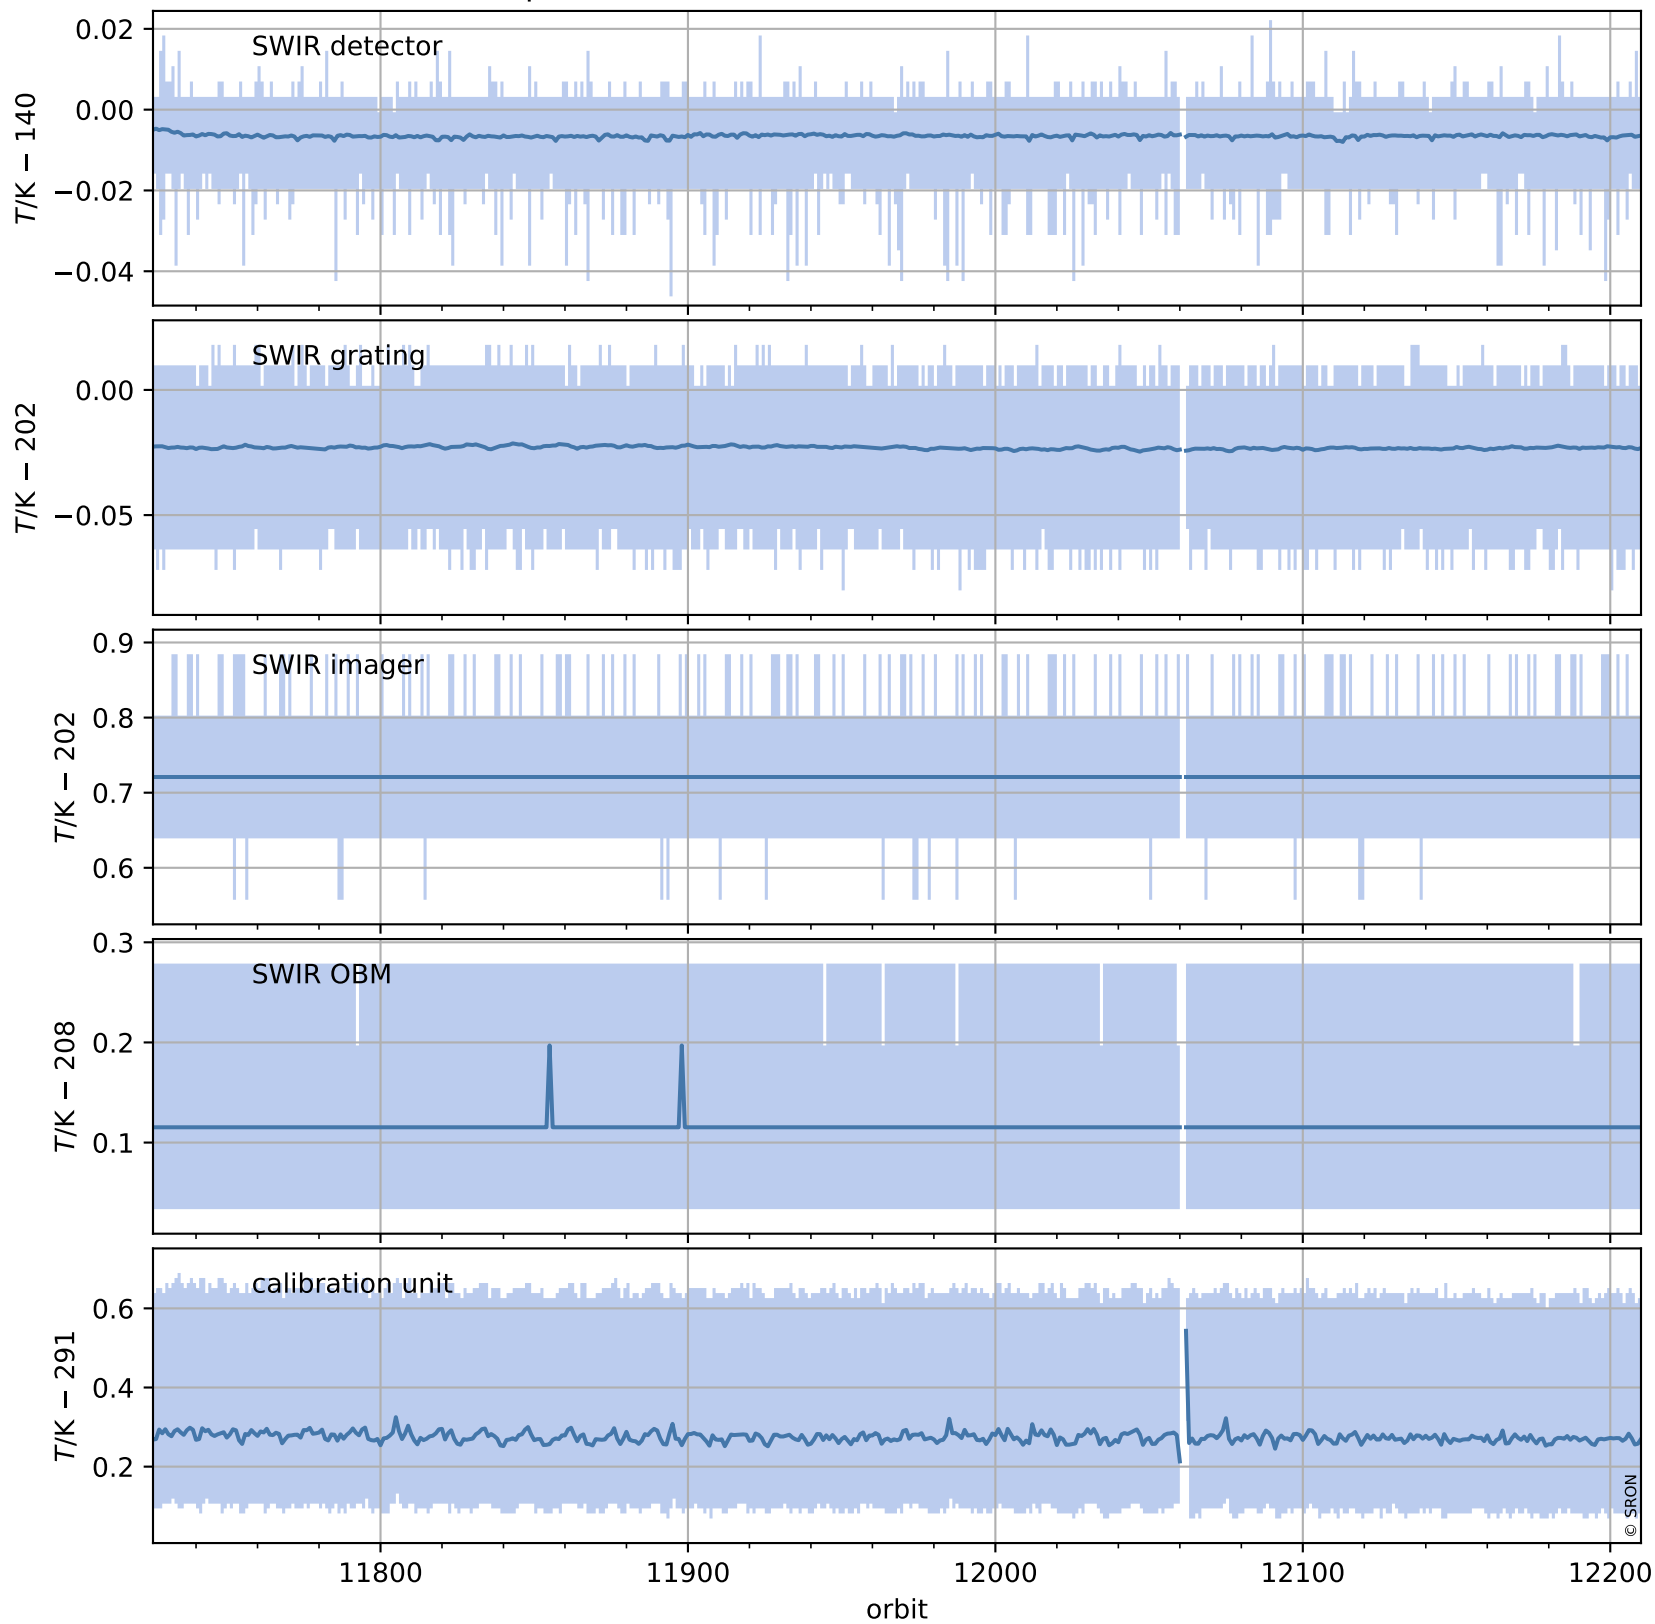

Tropomi SWIR housekeeping data

orbits : [12196, 12210]
coverage : 2020-02-20 / 2020-02-21
created : 2023-08-21T08:55:25

Temperature of sensors relevant for SWIR (one day)

Tropomi SWIR housekeeping data

orbits : [11726, 12210]
coverage : 2020-01-17 / 2020-02-21
created : 2023-08-21T08:55:26

Temperature of sensors relevant for SWIR (last month)

Tropomi SWIR housekeeping data

orbits : [12196, 12210]
coverage : 2020-02-20 / 2020-02-21
created : 2023-08-21T08:55:26

Current and duty cycle of 3 heaters relevant for SWIR (one day)

Tropomi SWIR housekeeping data

orbits : [11726, 12210]
coverage : 2020-01-17 / 2020-02-21
created : 2023-08-21T08:55:26

Current and duty cycle of 3 heaters relevant for SWIR (last month)

Tropomi SWIR housekeeping data

orbits : [12196, 12210]
coverage : 2020-02-20 / 2020-02-21
created : 2023-08-21T08:55:27

Temperature of sensors at the SWIR front-end electronics (one day)

Tropomi SWIR housekeeping data

orbits : [11726, 12210]
coverage : 2020-01-17 / 2020-02-21
created : 2023-08-21T08:55:27