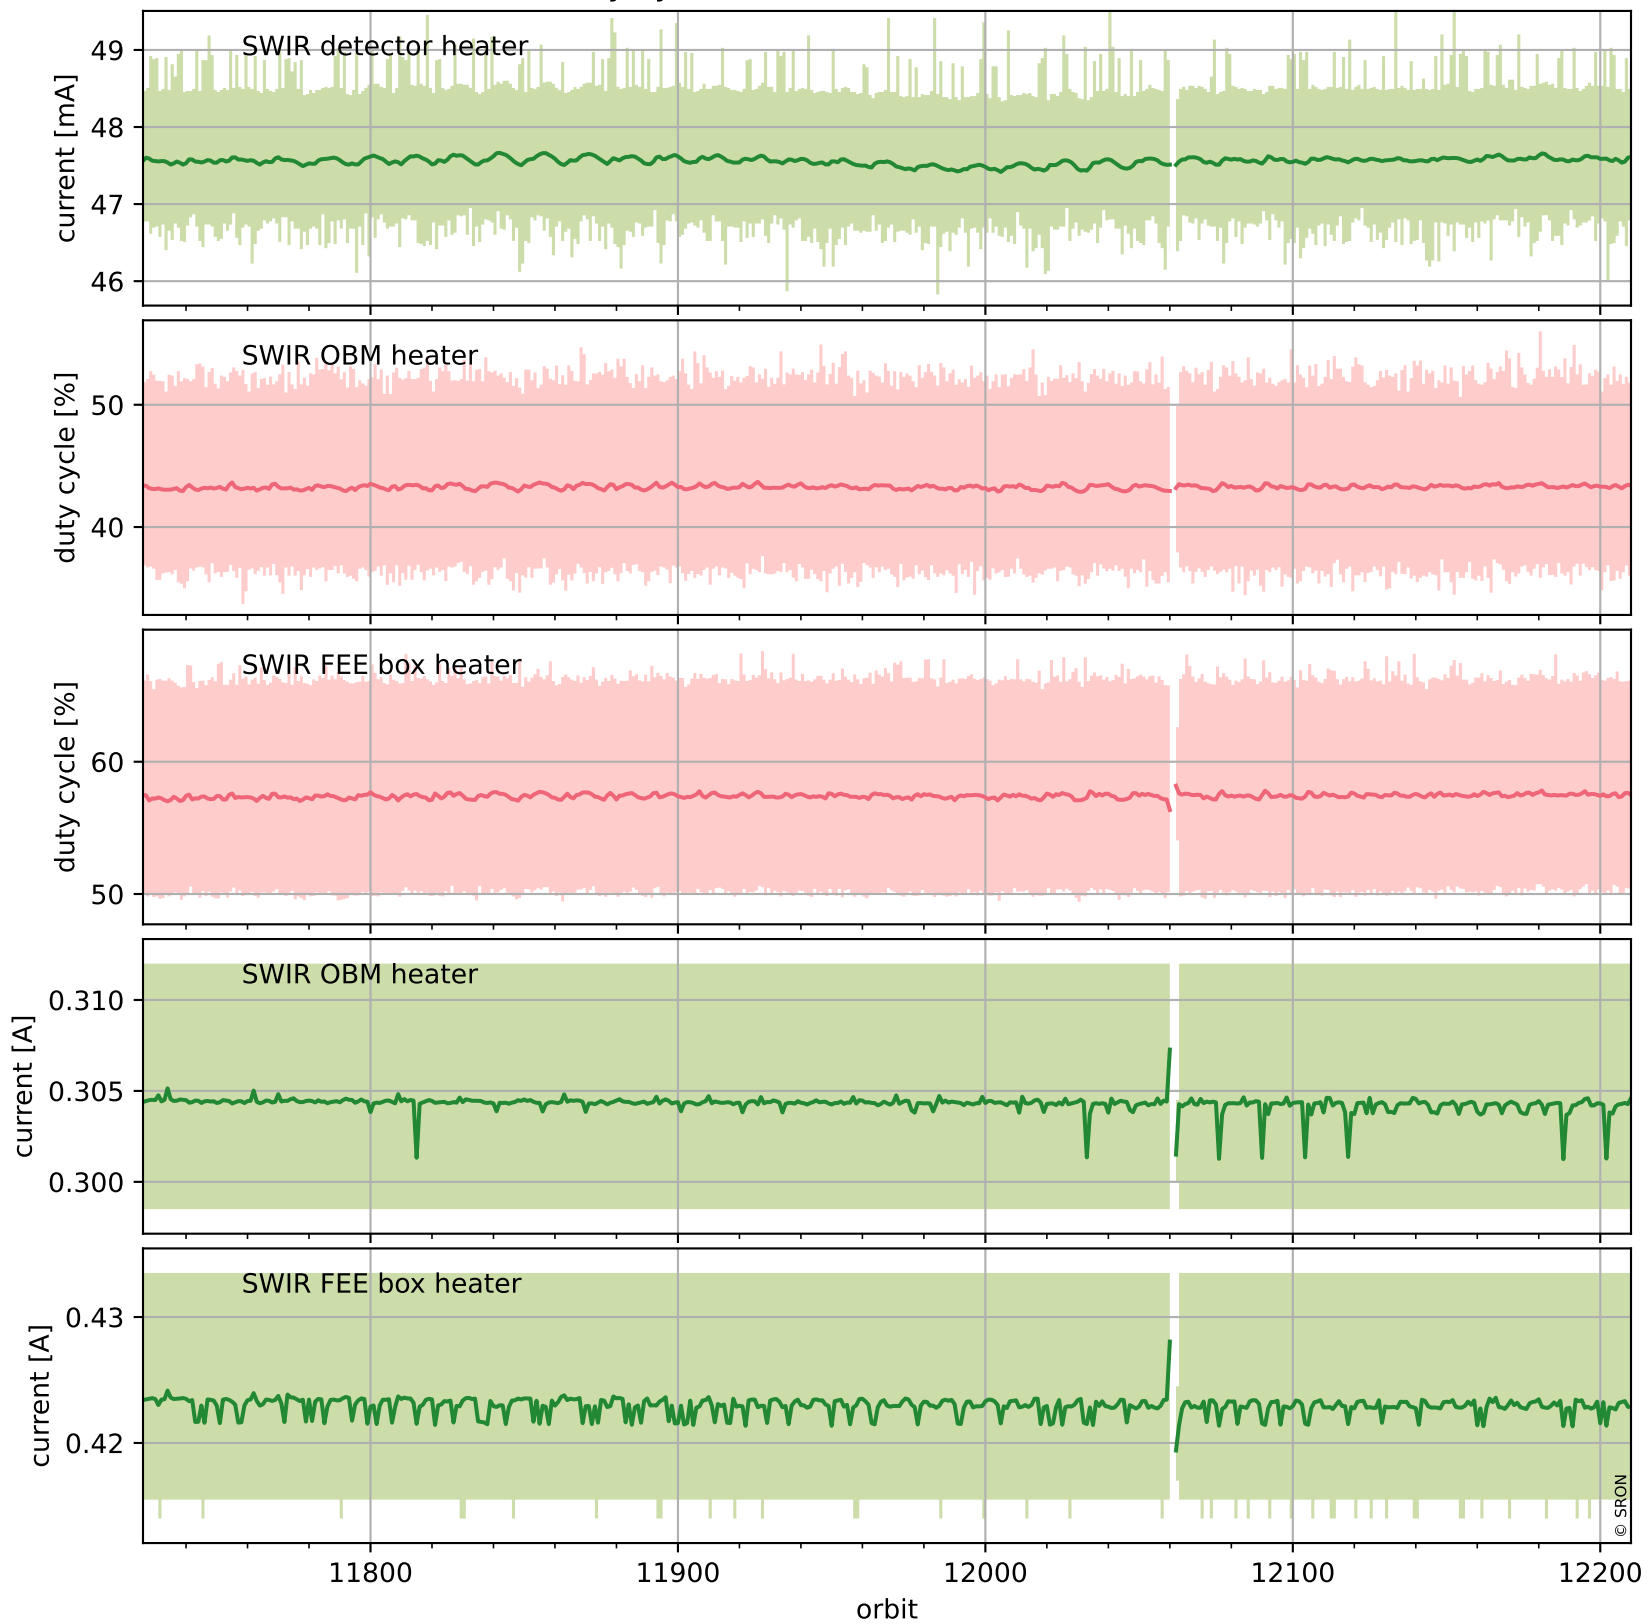

Tropomi SWIR housekeeping data

orbits : [12196, 12210]
coverage : 2020-02-20 / 2020-02-21
created : 2023-08-21T08:55:25

Temperature of sensors relevant for SWIR (one day)

Tropomi SWIR housekeeping data

orbits : [11726, 12210]
coverage : 2020-01-17 / 2020-02-21
created : 2023-08-21T08:55:26

Temperature of sensors relevant for SWIR (last month)

Tropomi SWIR housekeeping data

orbits : [12196, 12210]
coverage : 2020-02-20 / 2020-02-21
created : 2023-08-21T08:55:26

Current and duty cycle of 3 heaters relevant for SWIR (one day)

Tropomi SWIR housekeeping data

orbits : [11726, 12210]
coverage : 2020-01-17 / 2020-02-21
created : 2023-08-21T08:55:26

Current and duty cycle of 3 heaters relevant for SWIR (last month)

Tropomi SWIR housekeeping data

orbits : [12196, 12210]
coverage : 2020-02-20 / 2020-02-21
created : 2023-08-21T08:55:27

Temperature of sensors at the SWIR front-end electronics (one day)

Tropomi SWIR housekeeping data

orbits : [11726, 12210]
coverage : 2020-01-17 / 2020-02-21
created : 2023-08-21T08:55:27