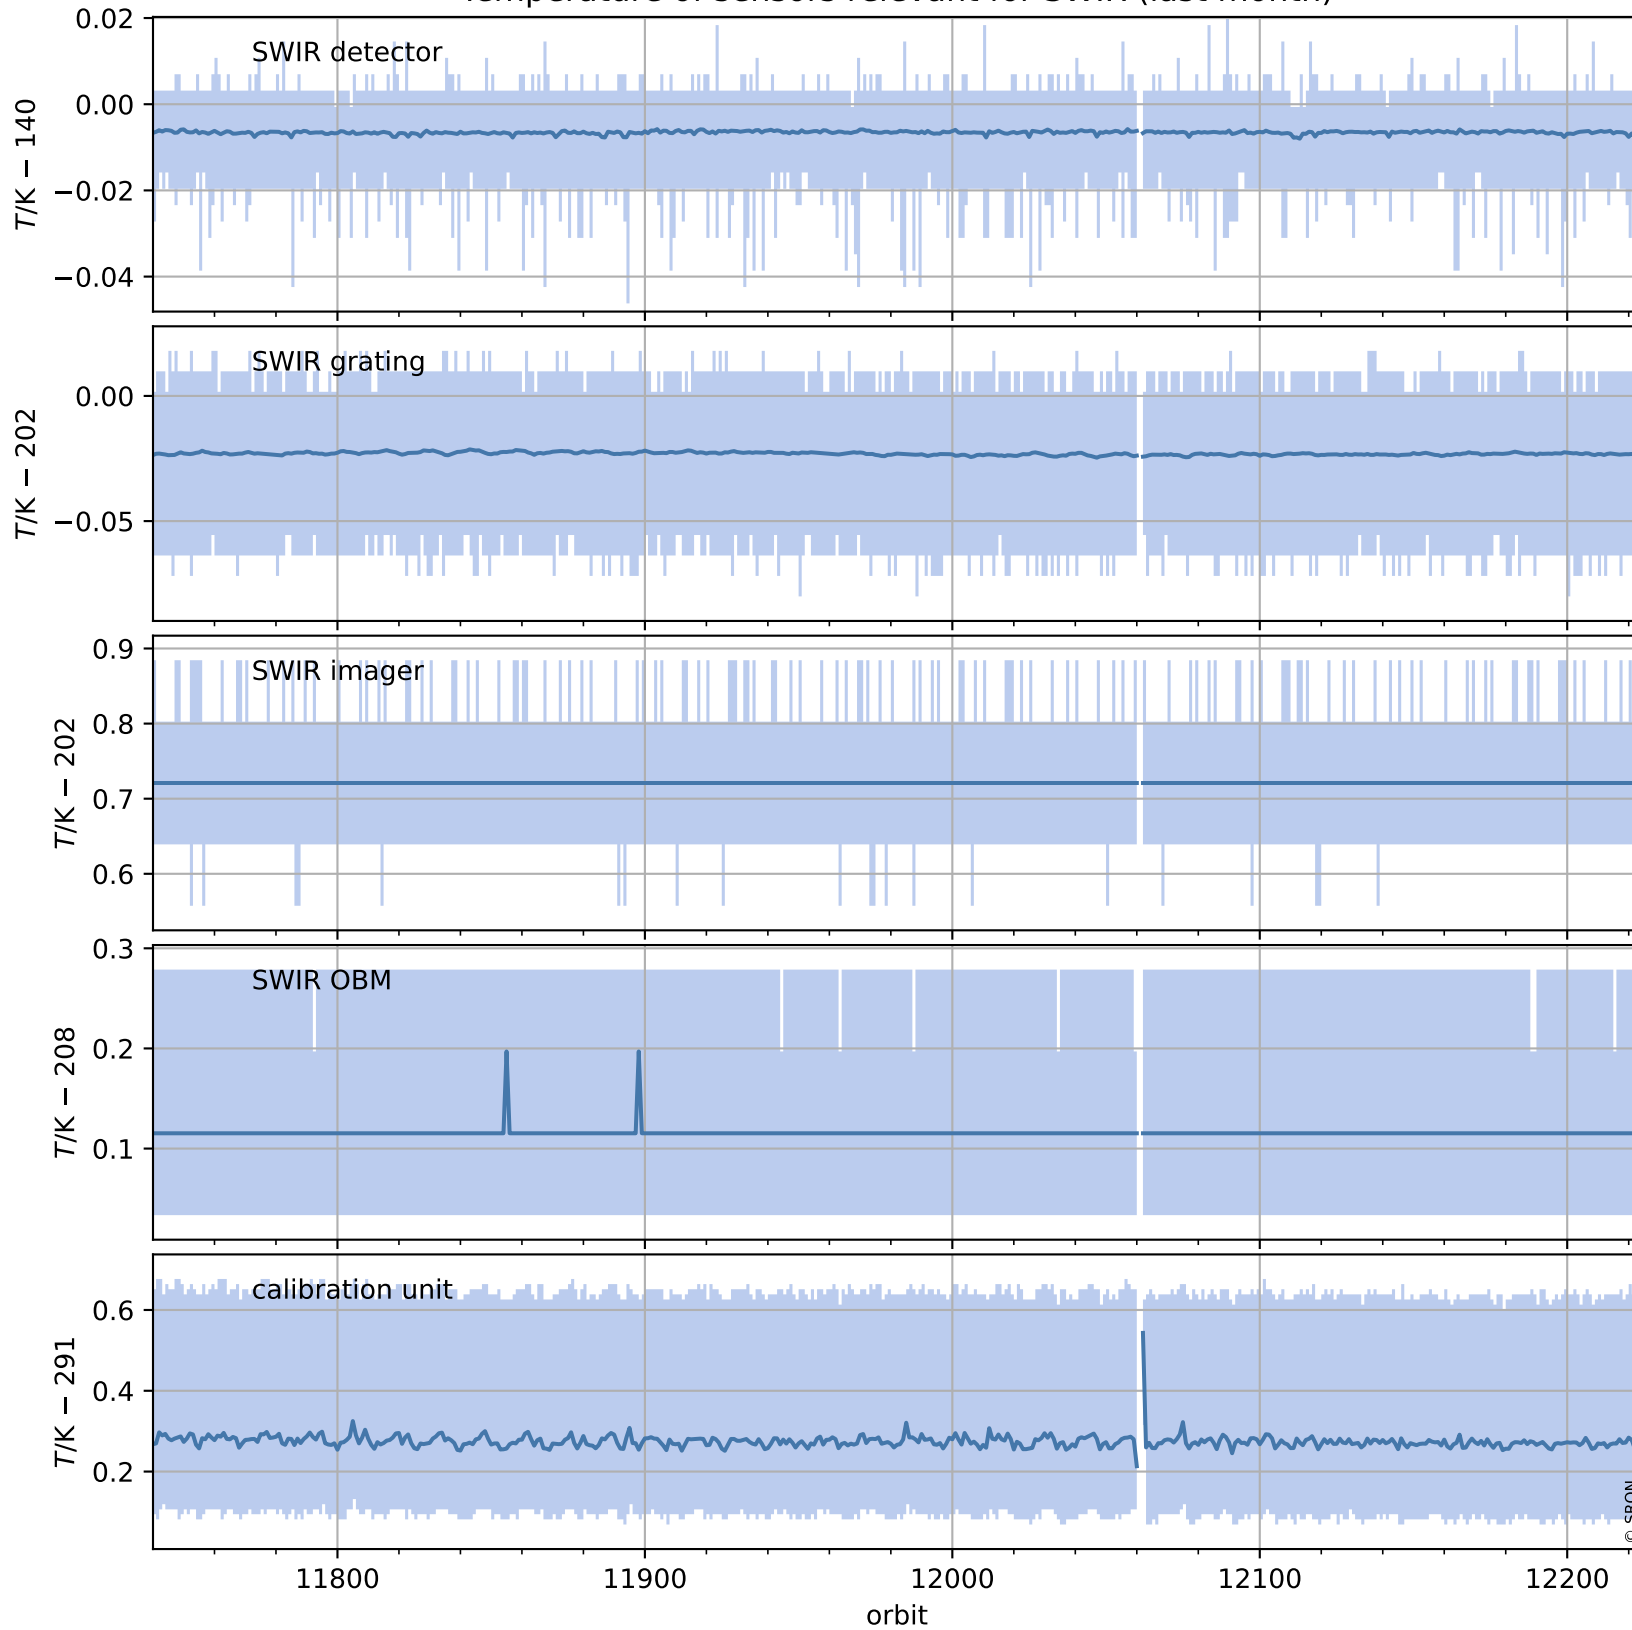

Tropomi SWIR housekeeping data

orbits : [12211, 12224]
coverage : 2020-02-21 / 2020-02-22
created : 2023-08-21T08:55:28

Temperature of sensors relevant for SWIR (one day)

Tropomi SWIR housekeeping data

orbits : [11740, 12224]
coverage : 2020-01-18 / 2020-02-22
created : 2023-08-21T08:55:28

Temperature of sensors relevant for SWIR (last month)

Tropomi SWIR housekeeping data

orbits : [12211, 12224]
coverage : 2020-02-21 / 2020-02-22
created : 2023-08-21T08:55:28

Current and duty cycle of 3 heaters relevant for SWIR (one day)

Tropomi SWIR housekeeping data

orbits : [11740, 12224]
coverage : 2020-01-18 / 2020-02-22
created : 2023-08-21T08:55:29

Current and duty cycle of 3 heaters relevant for SWIR (last month)

Tropomi SWIR housekeeping data

orbits : [12211, 12224]
coverage : 2020-02-21 / 2020-02-22
created : 2023-08-21T08:55:29

Temperature of sensors at the SWIR front-end electronics (one day)

Tropomi SWIR housekeeping data

orbits : [11740, 12224]
coverage : 2020-01-18 / 2020-02-22
created : 2023-08-21T08:55:29