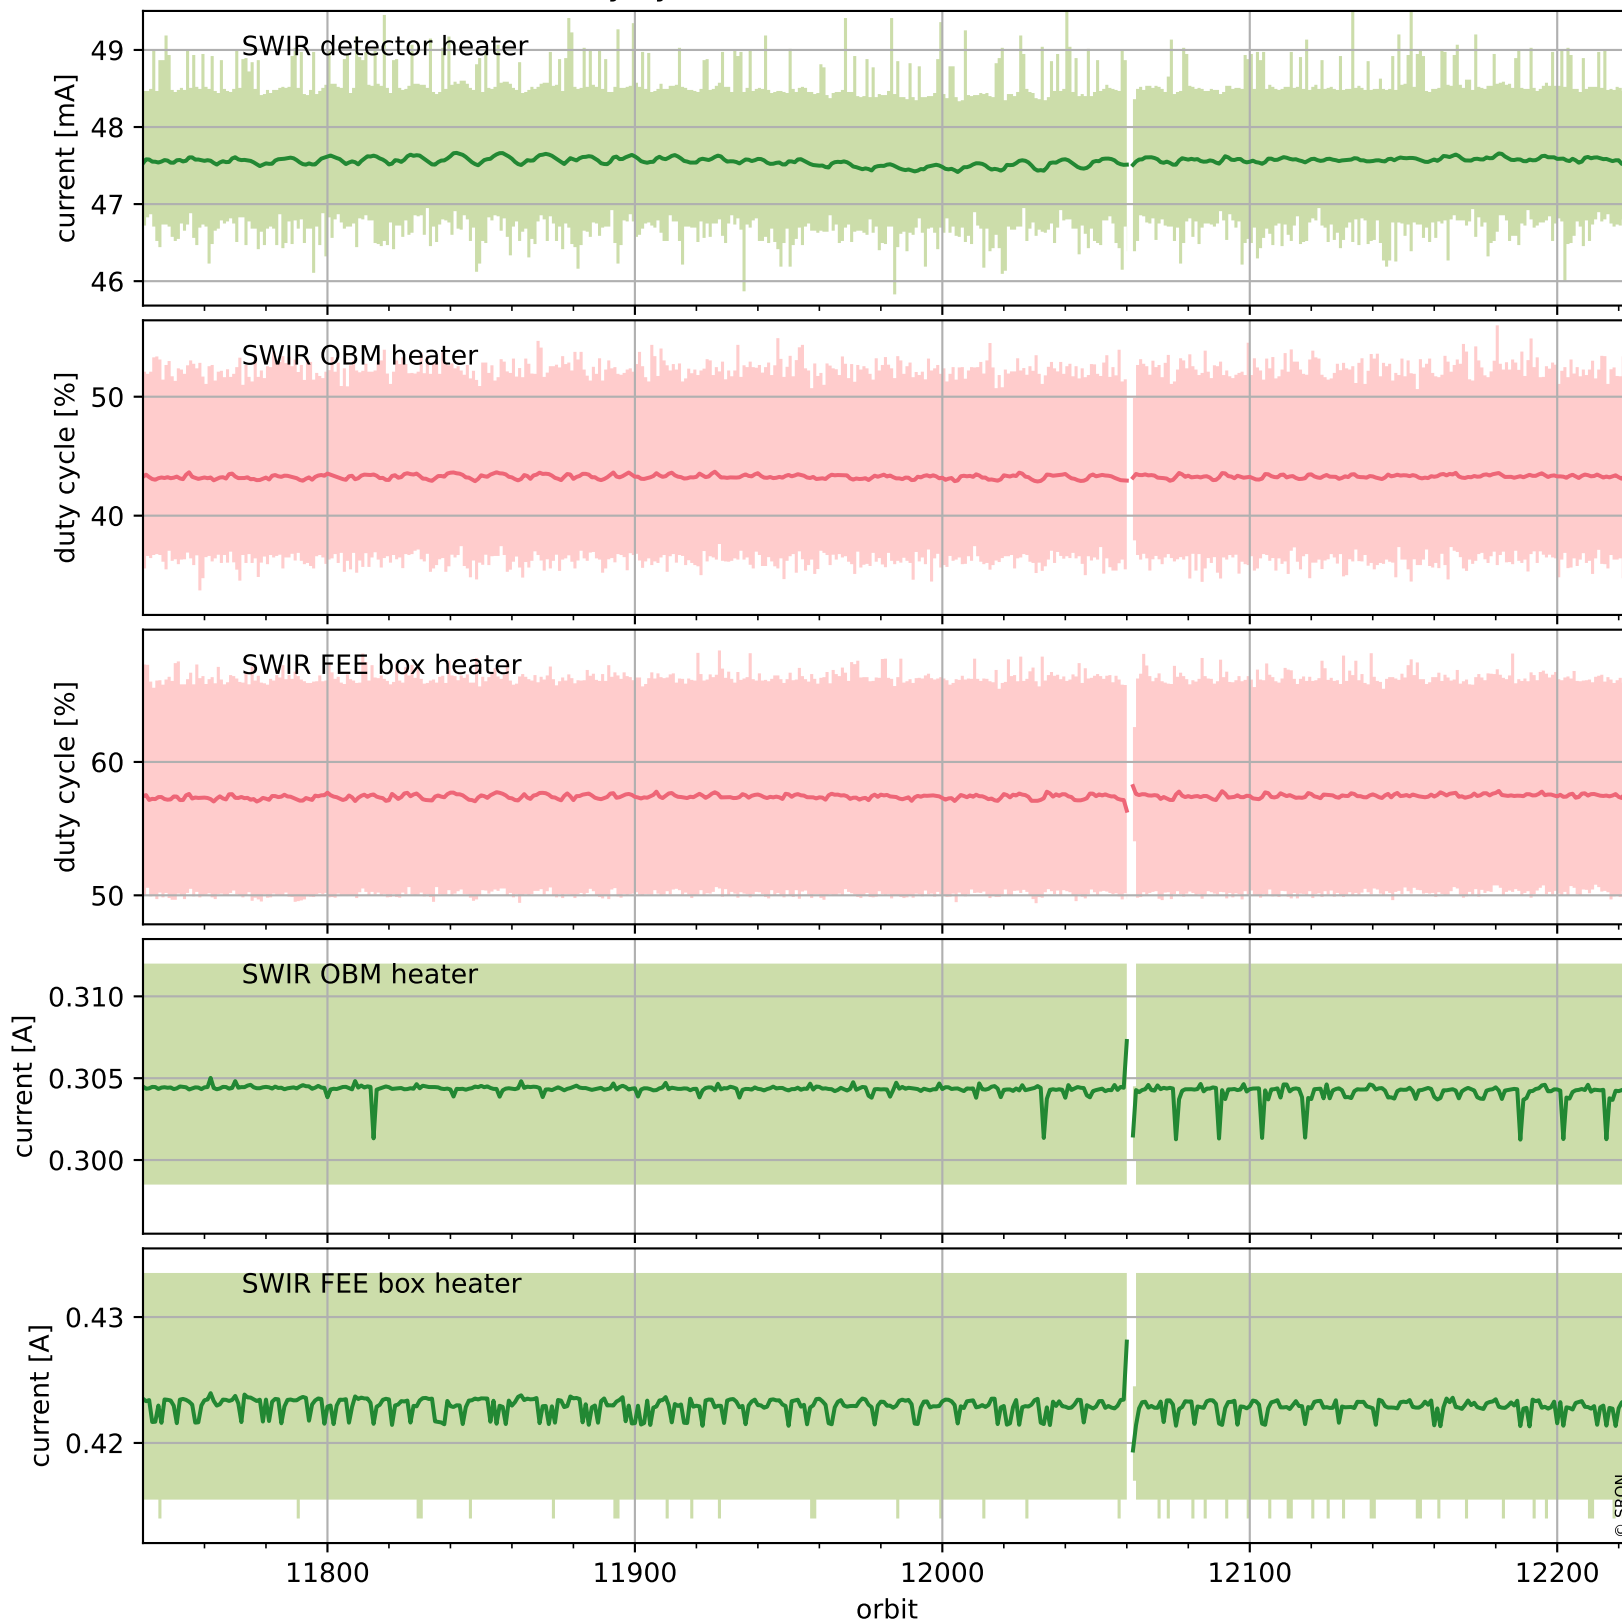

Tropomi SWIR housekeeping data

orbits : [12211, 12224]
coverage : 2020-02-21 / 2020-02-22
created : 2023-08-21T08:55:28

Temperature of sensors relevant for SWIR (one day)

Tropomi SWIR housekeeping data

orbits : [11740, 12224]
coverage : 2020-01-18 / 2020-02-22
created : 2023-08-21T08:55:28

Temperature of sensors relevant for SWIR (last month)

Tropomi SWIR housekeeping data

orbits : [12211, 12224]
coverage : 2020-02-21 / 2020-02-22
created : 2023-08-21T08:55:28

Current and duty cycle of 3 heaters relevant for SWIR (one day)

Tropomi SWIR housekeeping data

orbits : [11740, 12224]
coverage : 2020-01-18 / 2020-02-22
created : 2023-08-21T08:55:29

Current and duty cycle of 3 heaters relevant for SWIR (last month)

Tropomi SWIR housekeeping data

orbits : [12211, 12224]
coverage : 2020-02-21 / 2020-02-22
created : 2023-08-21T08:55:29

Temperature of sensors at the SWIR front-end electronics (one day)

Tropomi SWIR housekeeping data

orbits : [11740, 12224]
coverage : 2020-01-18 / 2020-02-22
created : 2023-08-21T08:55:29