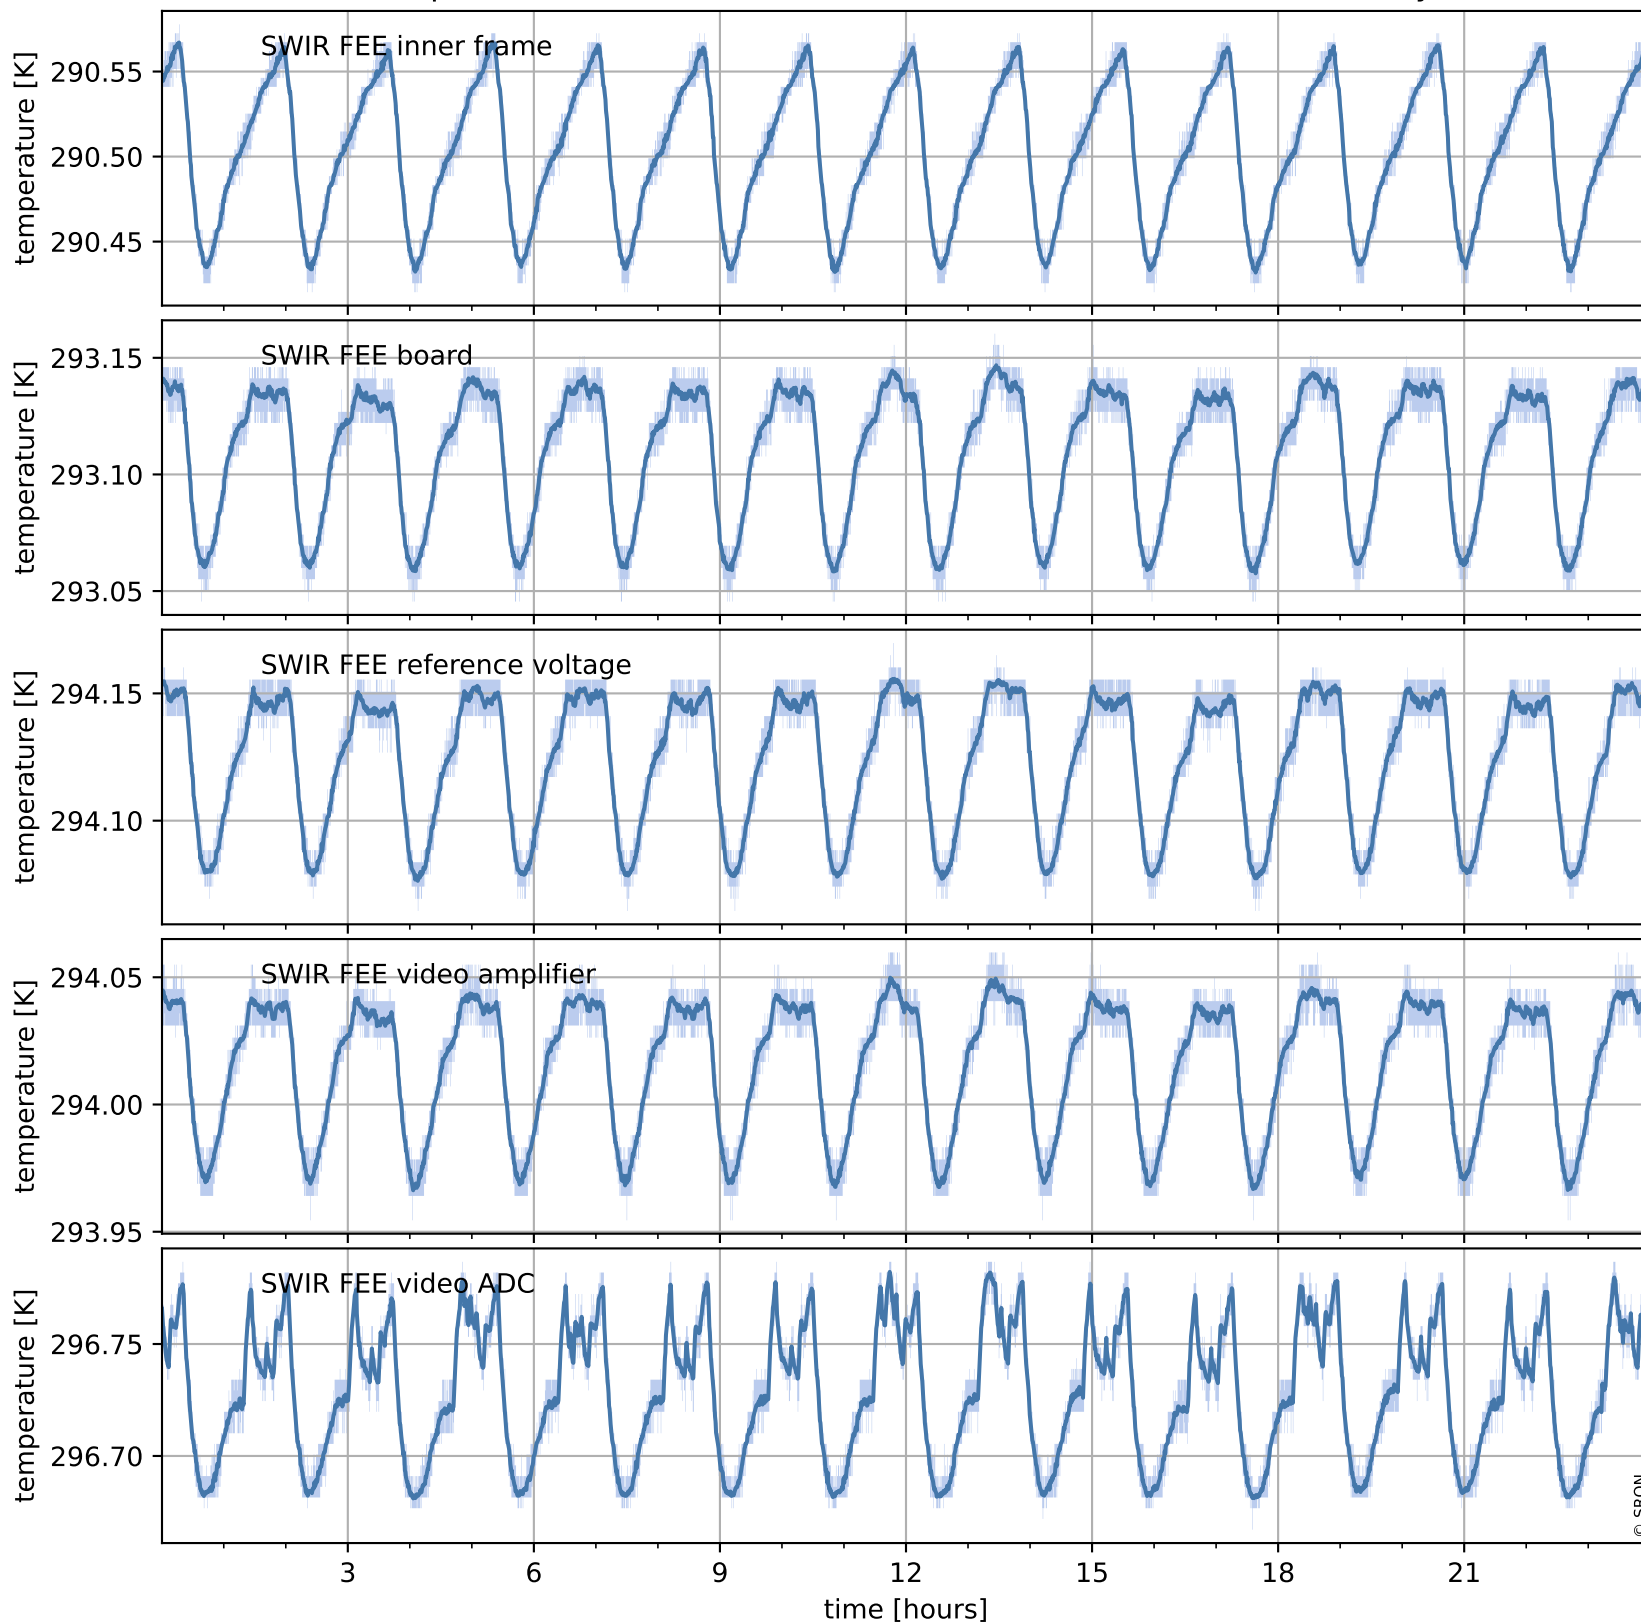

Tropomi SWIR housekeeping data

orbits : [12211, 12224]
coverage : 2020-02-21 / 2020-02-22
created : 2023-08-21T08:55:28

Temperature of sensors relevant for SWIR (one day)

Tropomi SWIR housekeeping data

orbits : [11740, 12224]
coverage : 2020-01-18 / 2020-02-22
created : 2023-08-21T08:55:28

Temperature of sensors relevant for SWIR (last month)

Tropomi SWIR housekeeping data

orbits : [12211, 12224]
coverage : 2020-02-21 / 2020-02-22
created : 2023-08-21T08:55:28

Current and duty cycle of 3 heaters relevant for SWIR (one day)

Tropomi SWIR housekeeping data

orbits : [11740, 12224]
coverage : 2020-01-18 / 2020-02-22
created : 2023-08-21T08:55:29

Current and duty cycle of 3 heaters relevant for SWIR (last month)

Tropomi SWIR housekeeping data

orbits : [12211, 12224]
coverage : 2020-02-21 / 2020-02-22
created : 2023-08-21T08:55:29

Temperature of sensors at the SWIR front-end electronics (one day)

Tropomi SWIR housekeeping data

orbits : [11740, 12224]
coverage : 2020-01-18 / 2020-02-22
created : 2023-08-21T08:55:29