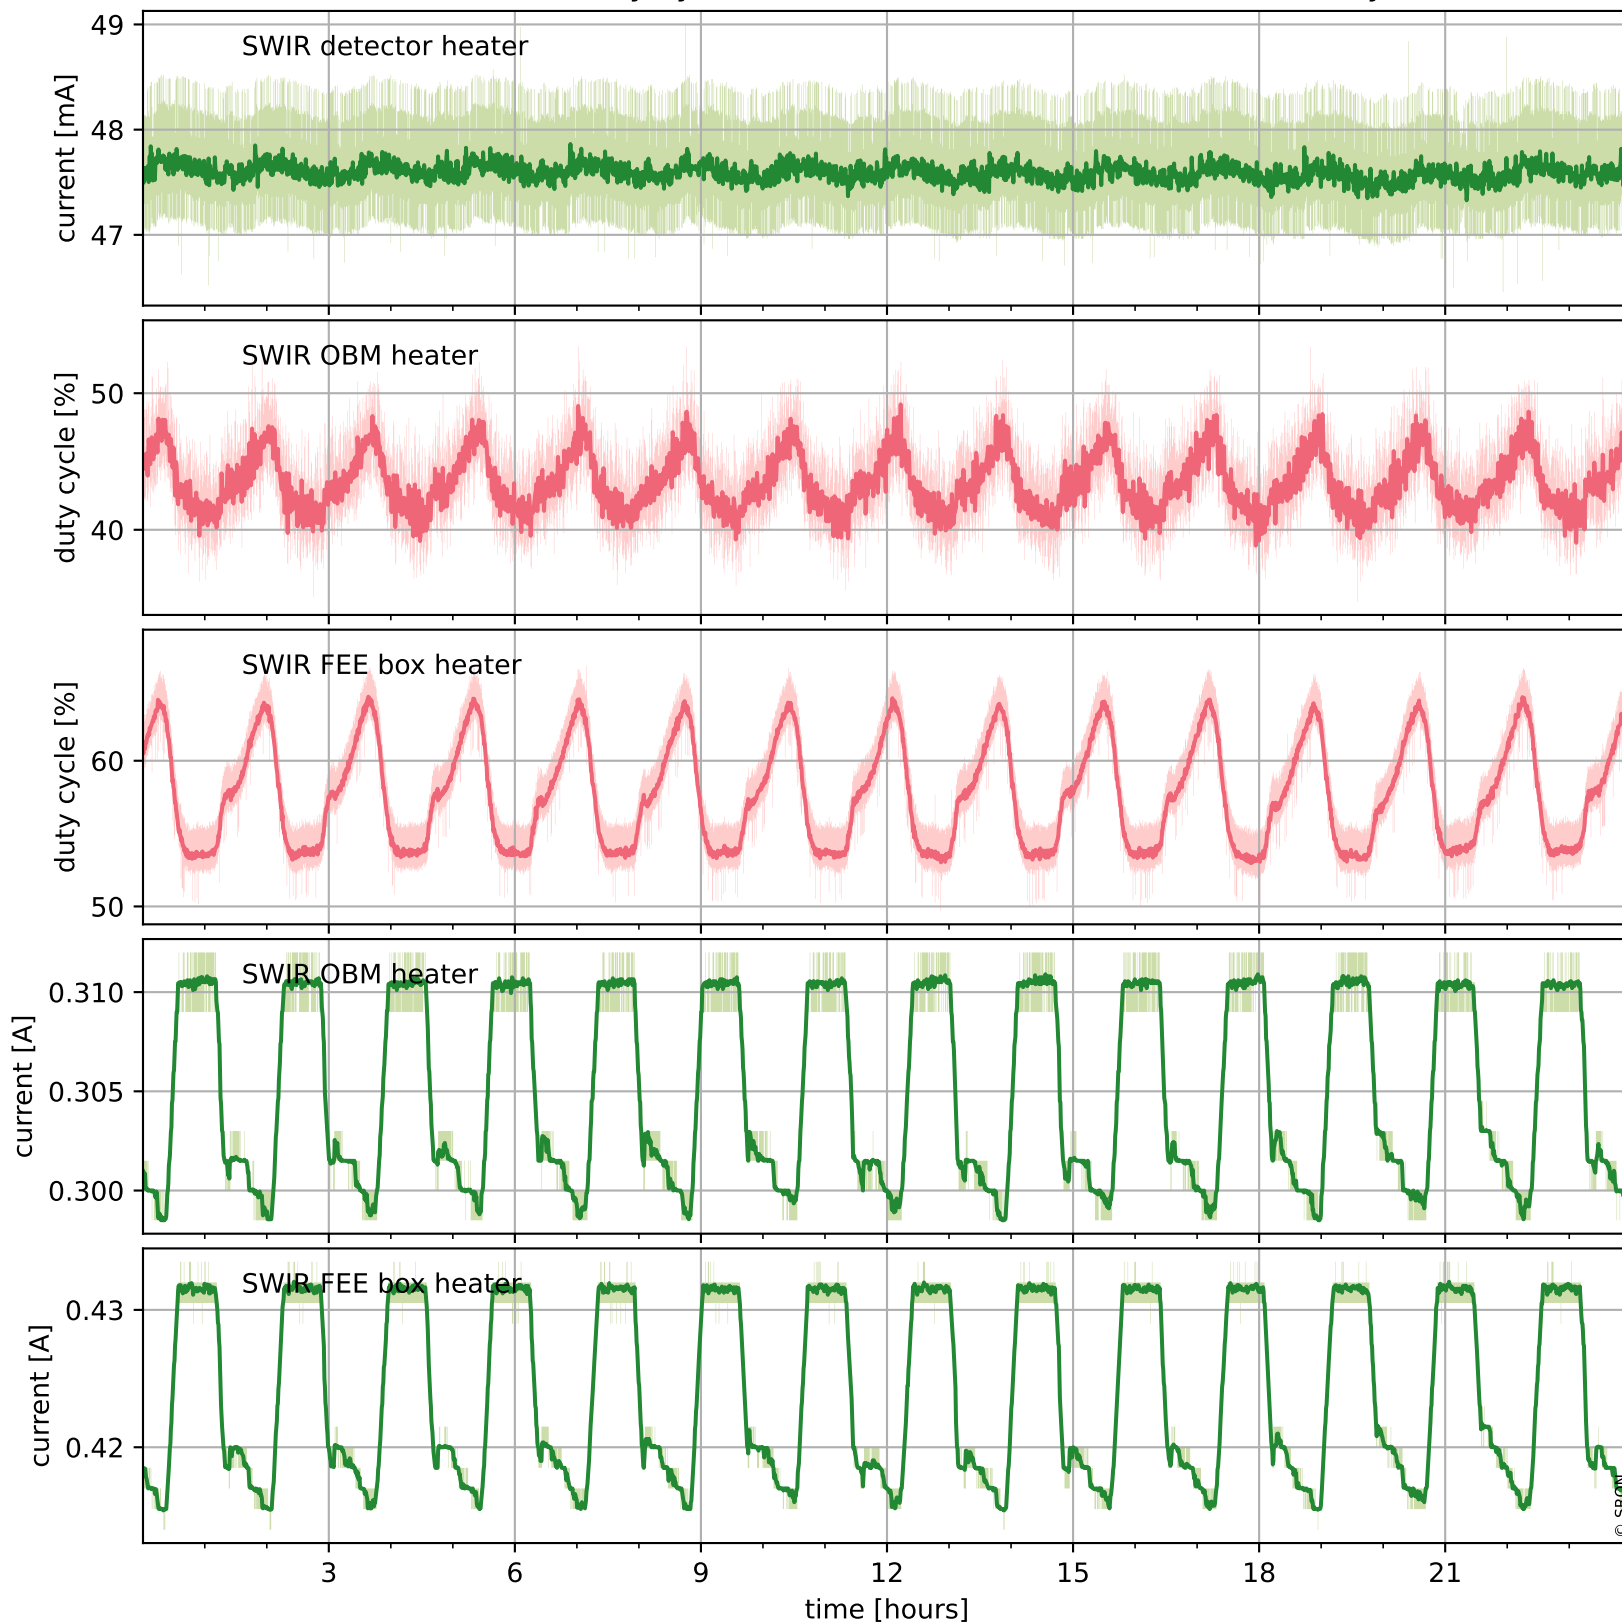

Tropomi SWIR housekeeping data

orbits : [12211, 12224]
coverage : 2020-02-21 / 2020-02-22
created : 2023-08-21T08:55:28

Temperature of sensors relevant for SWIR (one day)

Tropomi SWIR housekeeping data

orbits : [11740, 12224]
coverage : 2020-01-18 / 2020-02-22
created : 2023-08-21T08:55:28

Temperature of sensors relevant for SWIR (last month)

Tropomi SWIR housekeeping data

orbits : [12211, 12224]
coverage : 2020-02-21 / 2020-02-22
created : 2023-08-21T08:55:28

Current and duty cycle of 3 heaters relevant for SWIR (one day)

Tropomi SWIR housekeeping data

orbits : [11740, 12224]
coverage : 2020-01-18 / 2020-02-22
created : 2023-08-21T08:55:29

Current and duty cycle of 3 heaters relevant for SWIR (last month)

Tropomi SWIR housekeeping data

orbits : [12211, 12224]
coverage : 2020-02-21 / 2020-02-22
created : 2023-08-21T08:55:29

Temperature of sensors at the SWIR front-end electronics (one day)

Tropomi SWIR housekeeping data

orbits : [11740, 12224]
coverage : 2020-01-18 / 2020-02-22
created : 2023-08-21T08:55:29