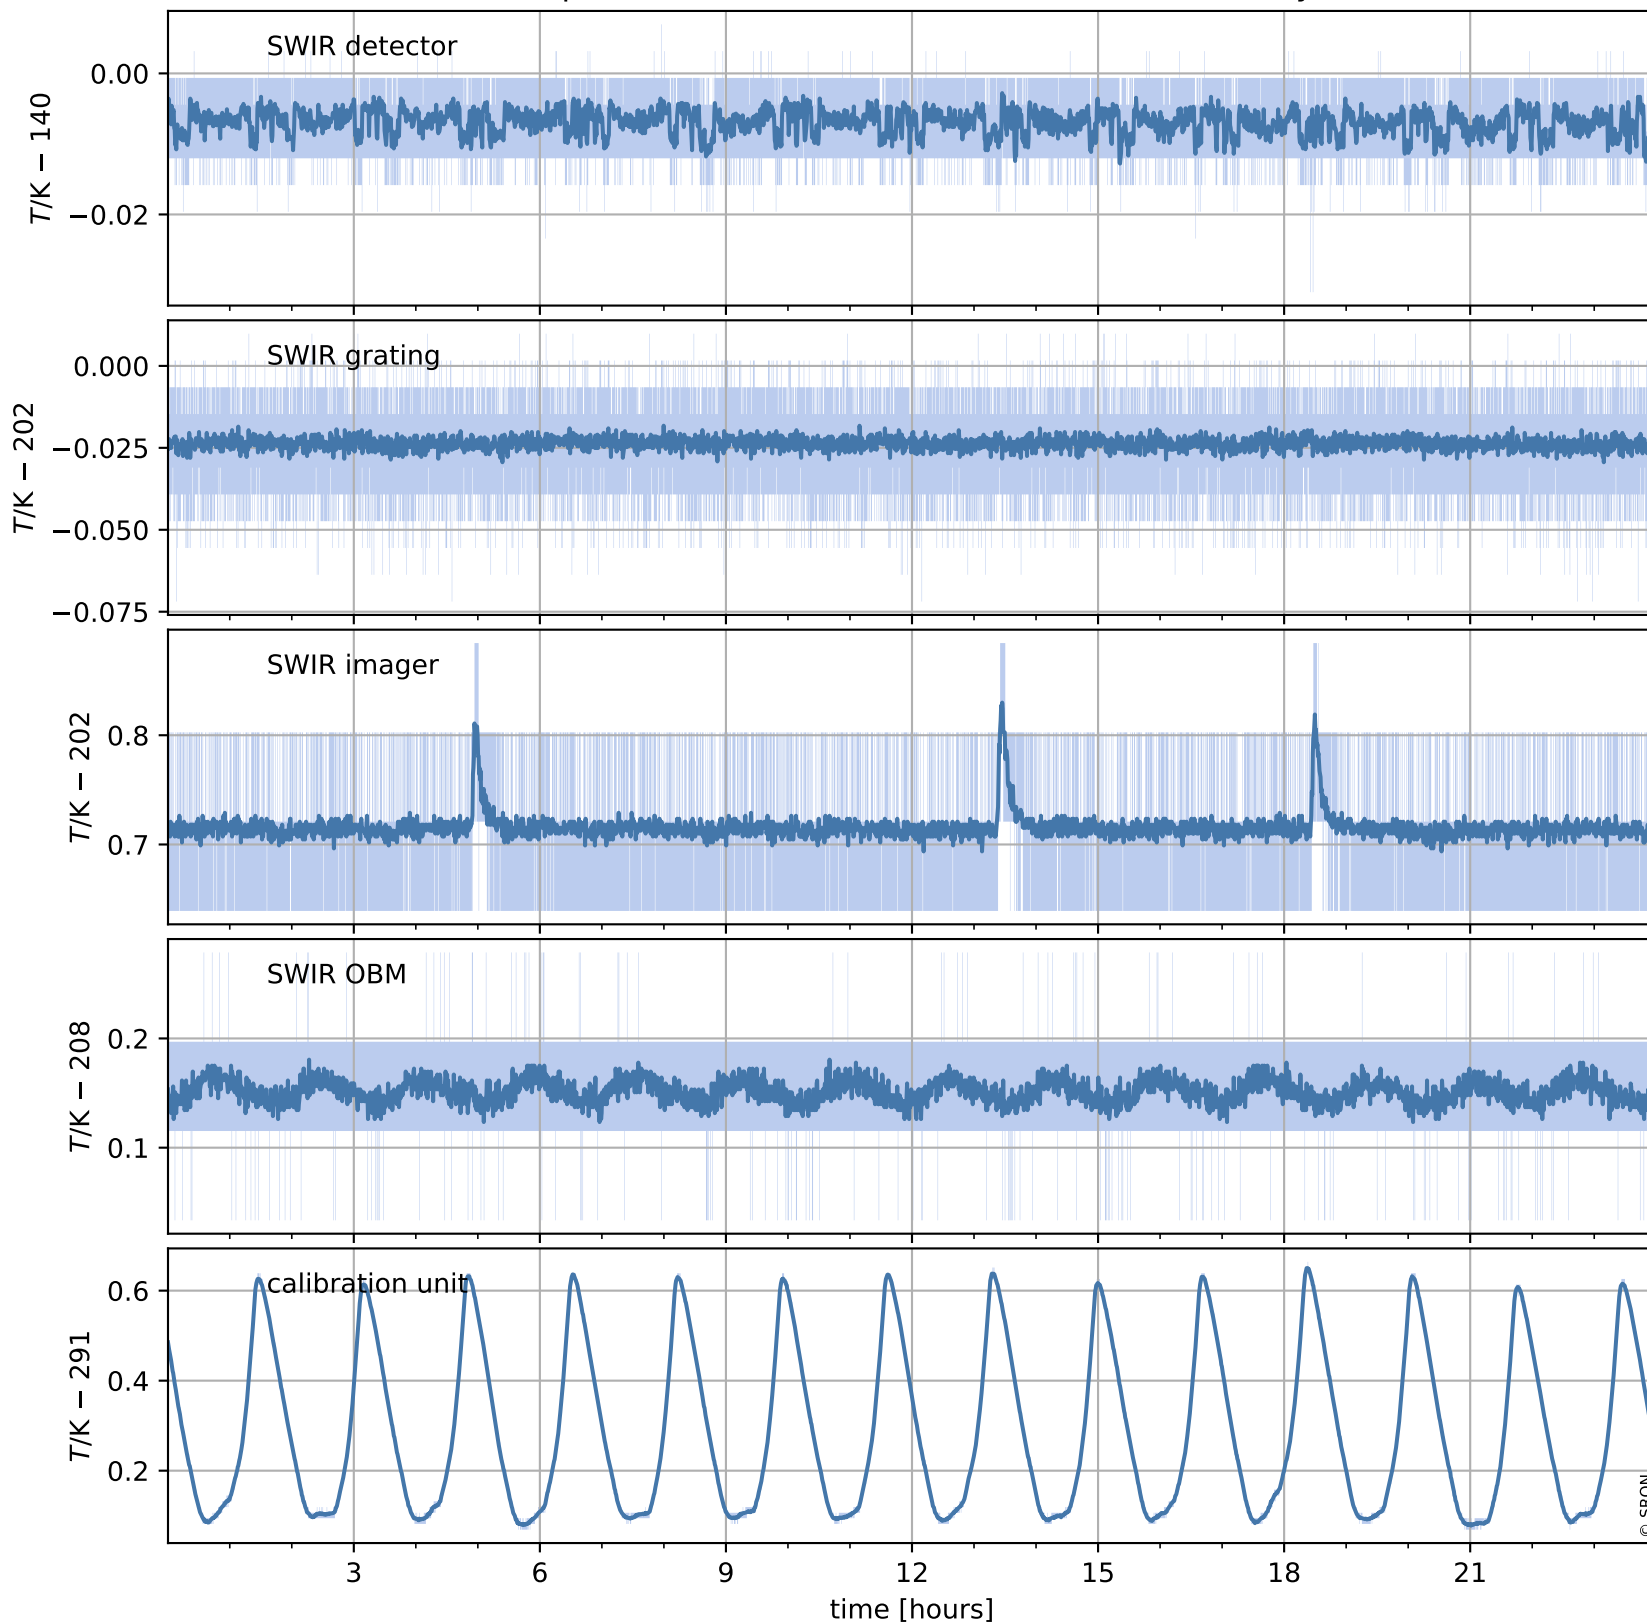

Tropomi SWIR housekeeping data

orbits : [12211, 12224]
coverage : 2020-02-21 / 2020-02-22
created : 2023-08-21T08:55:28

Temperature of sensors relevant for SWIR (one day)

Tropomi SWIR housekeeping data

orbits : [11740, 12224]
coverage : 2020-01-18 / 2020-02-22
created : 2023-08-21T08:55:28

Temperature of sensors relevant for SWIR (last month)

Tropomi SWIR housekeeping data

orbits : [12211, 12224]
coverage : 2020-02-21 / 2020-02-22
created : 2023-08-21T08:55:28

Current and duty cycle of 3 heaters relevant for SWIR (one day)

Tropomi SWIR housekeeping data

orbits : [11740, 12224]
coverage : 2020-01-18 / 2020-02-22
created : 2023-08-21T08:55:29

Current and duty cycle of 3 heaters relevant for SWIR (last month)

Tropomi SWIR housekeeping data