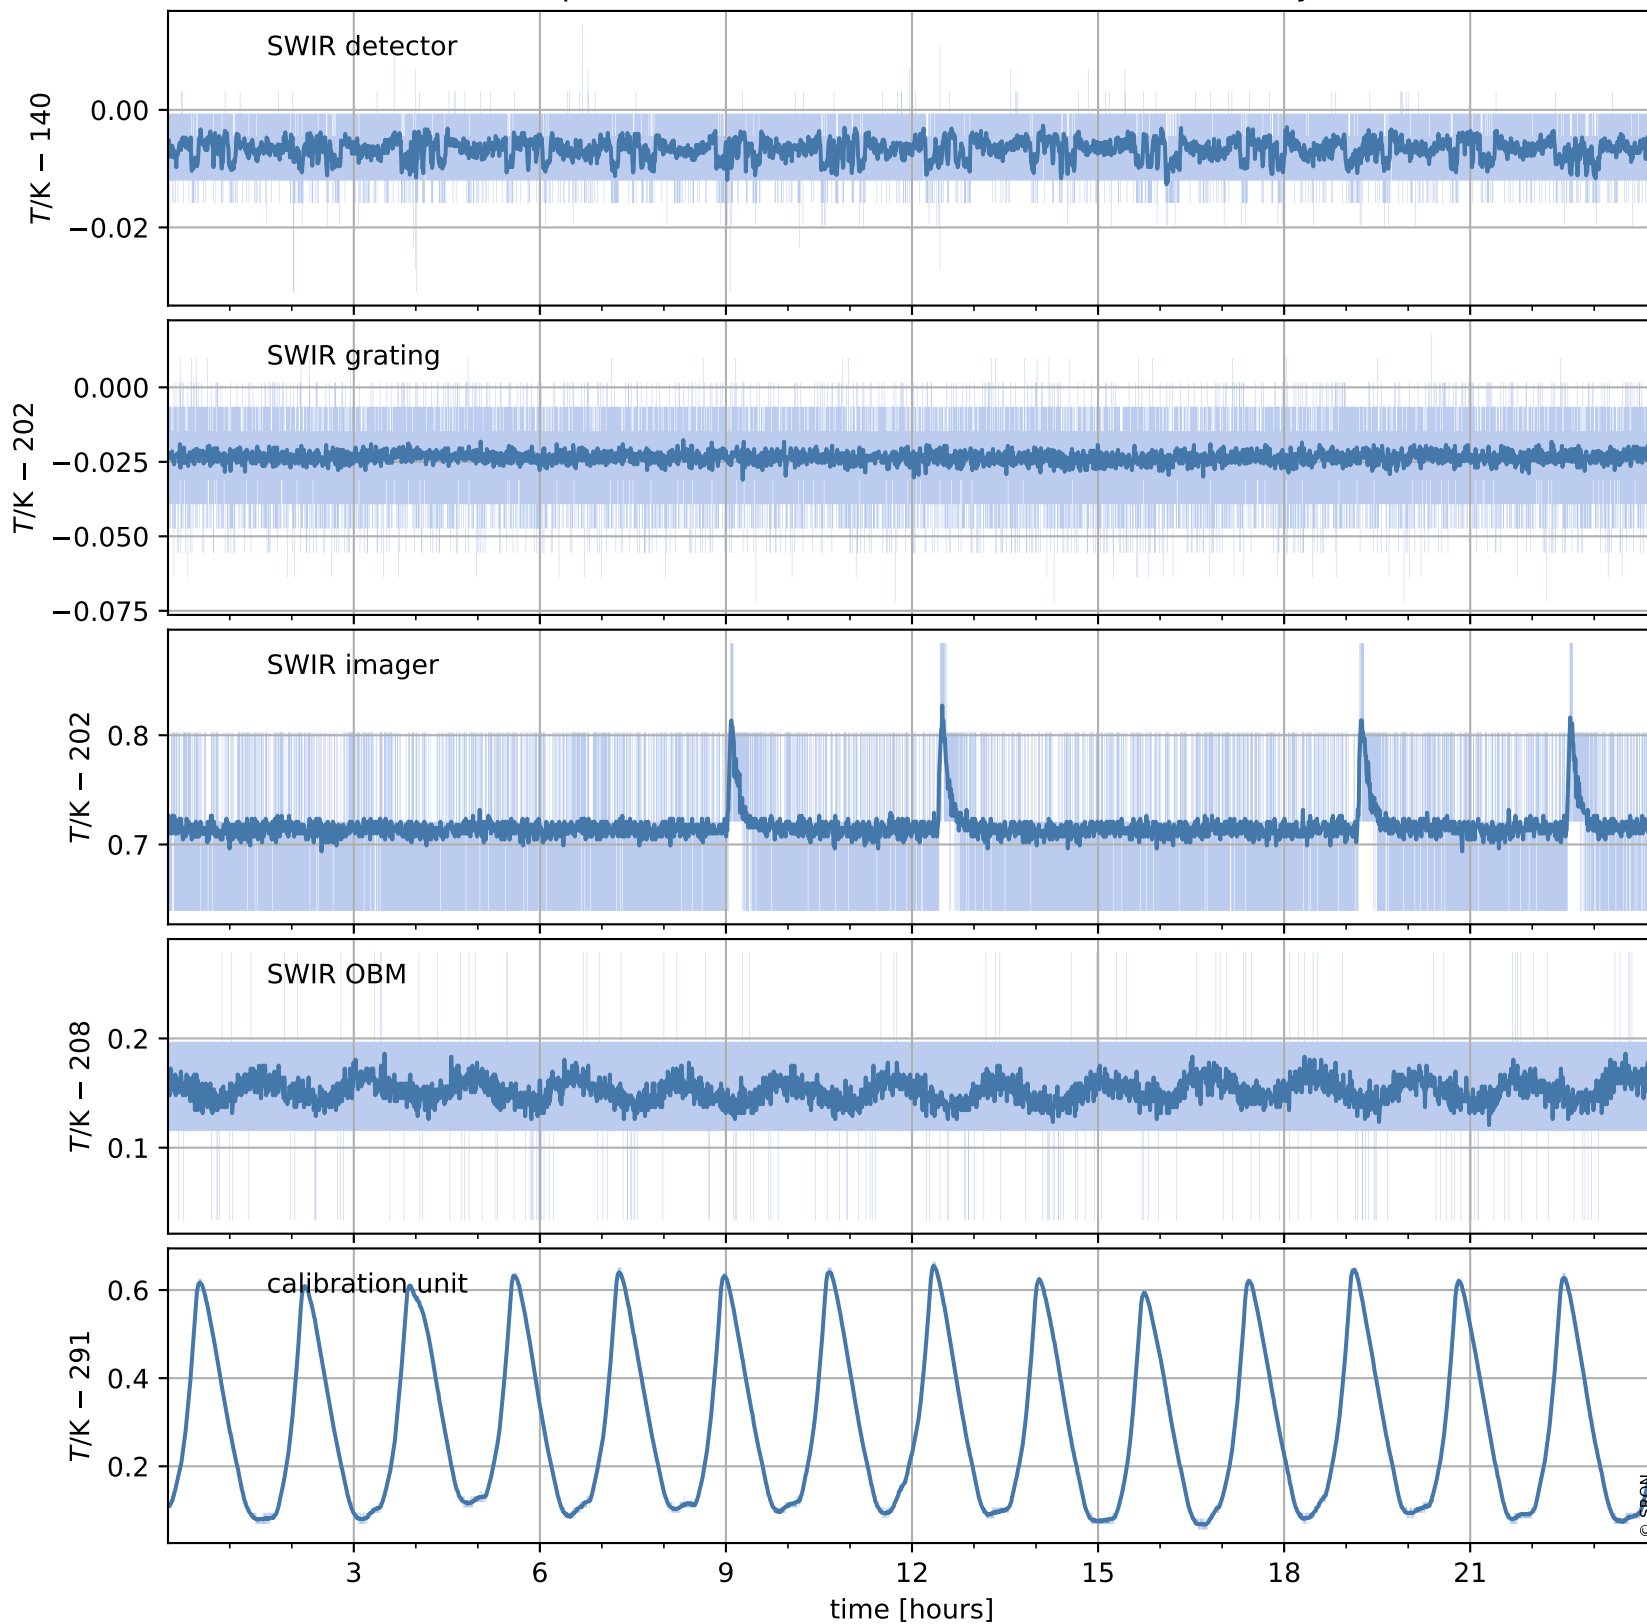

# Tropomi SWIR housekeeping data

orbits : [12253, 12266]  
coverage : 2020-02-24 / 2020-02-25  
created : 2023-08-21T08:55:35

## Temperature of sensors relevant for SWIR (one day)

## Temperature of sensors relevant for SWIR (last month)