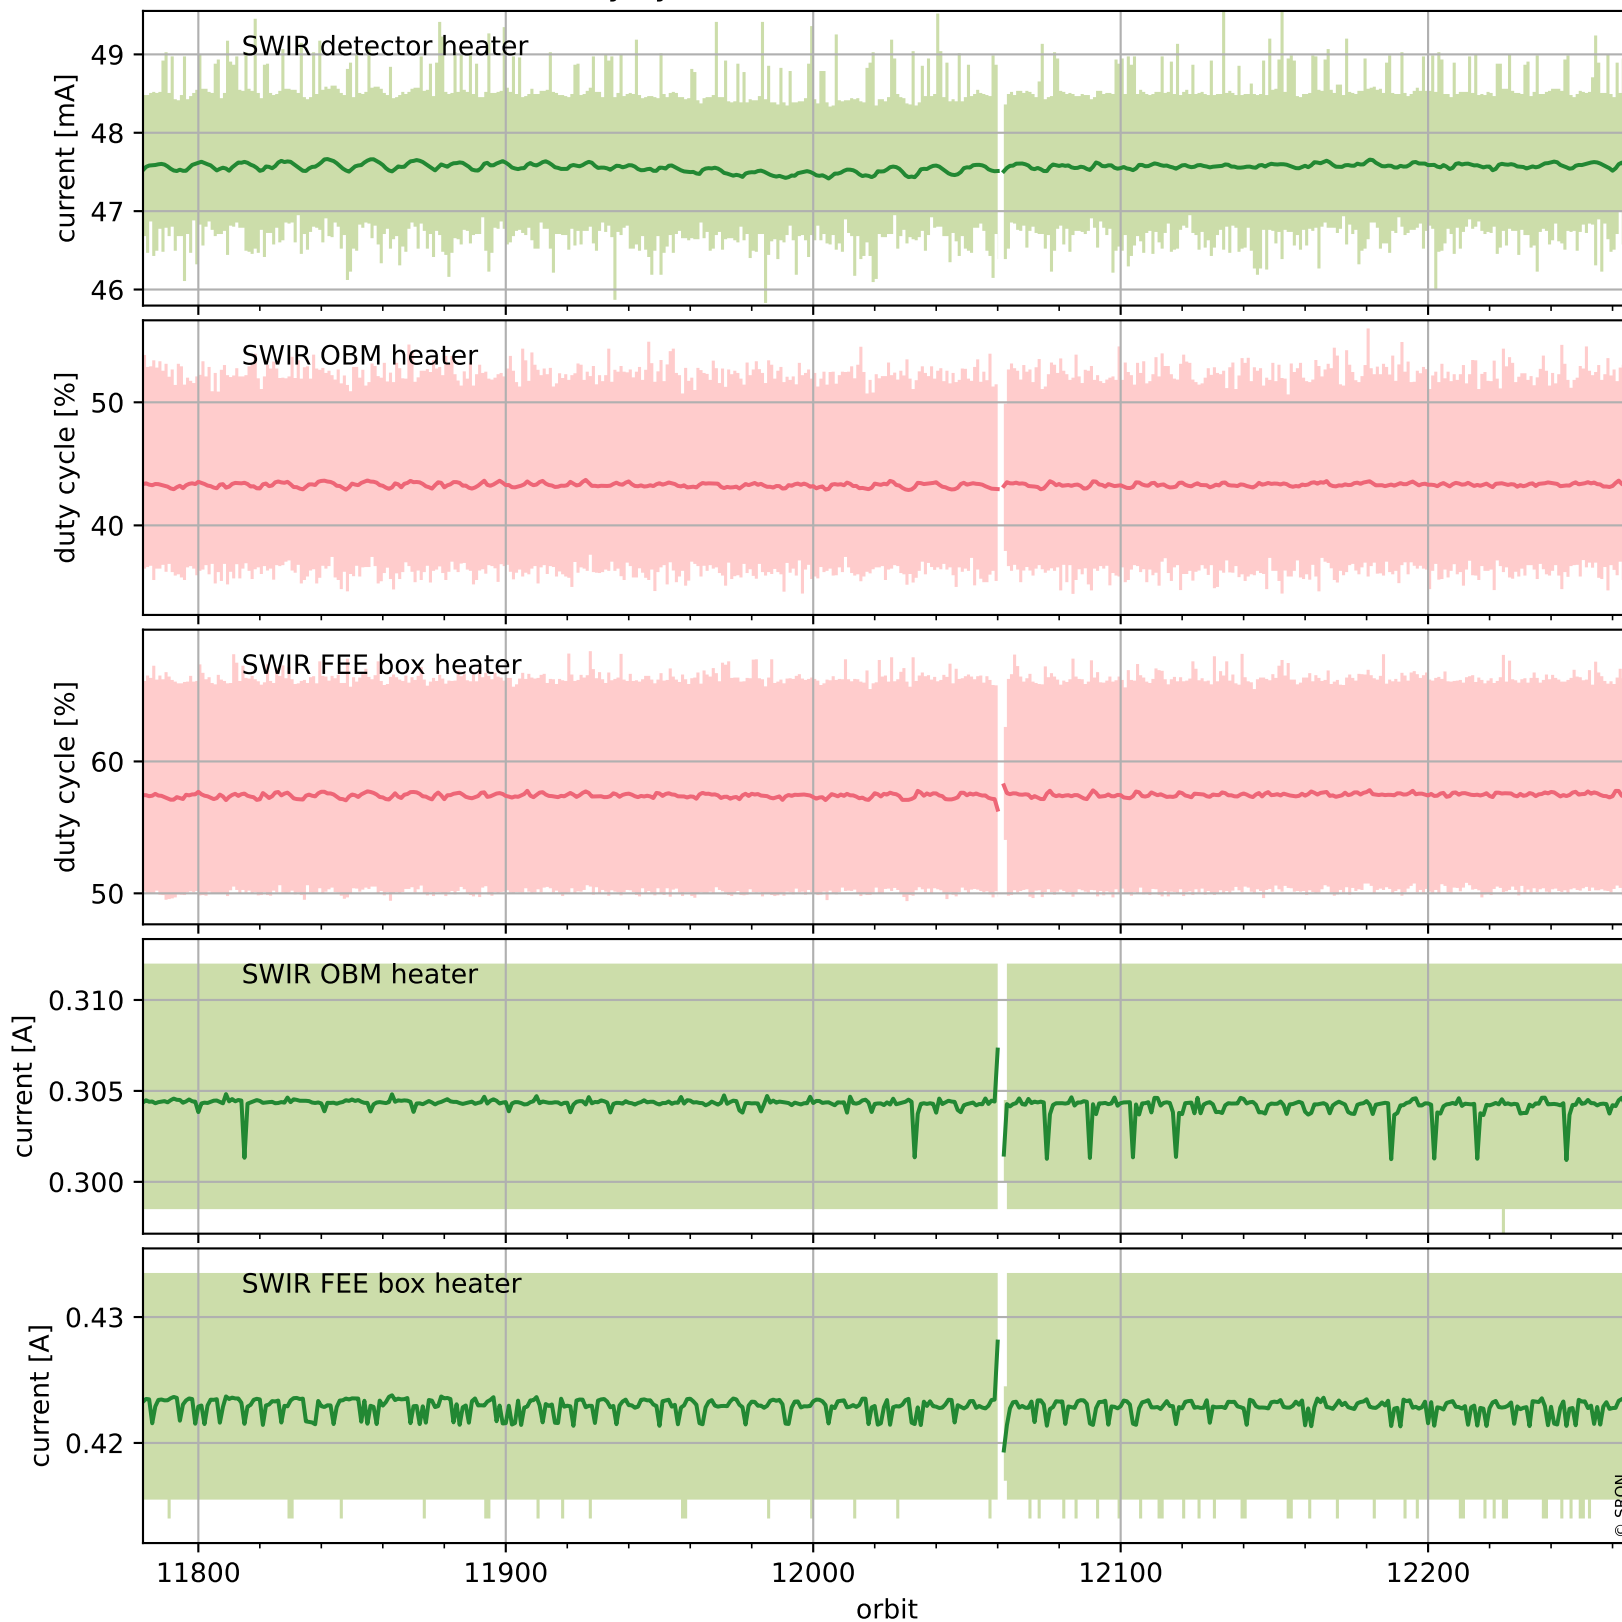

Tropomi SWIR housekeeping data

orbits : [11782, 12266]
coverage : 2020-01-21 / 2020-02-25
created : 2023-08-21T08:55:36

Current and duty cycle of 3 heaters relevant for SWIR (last month)