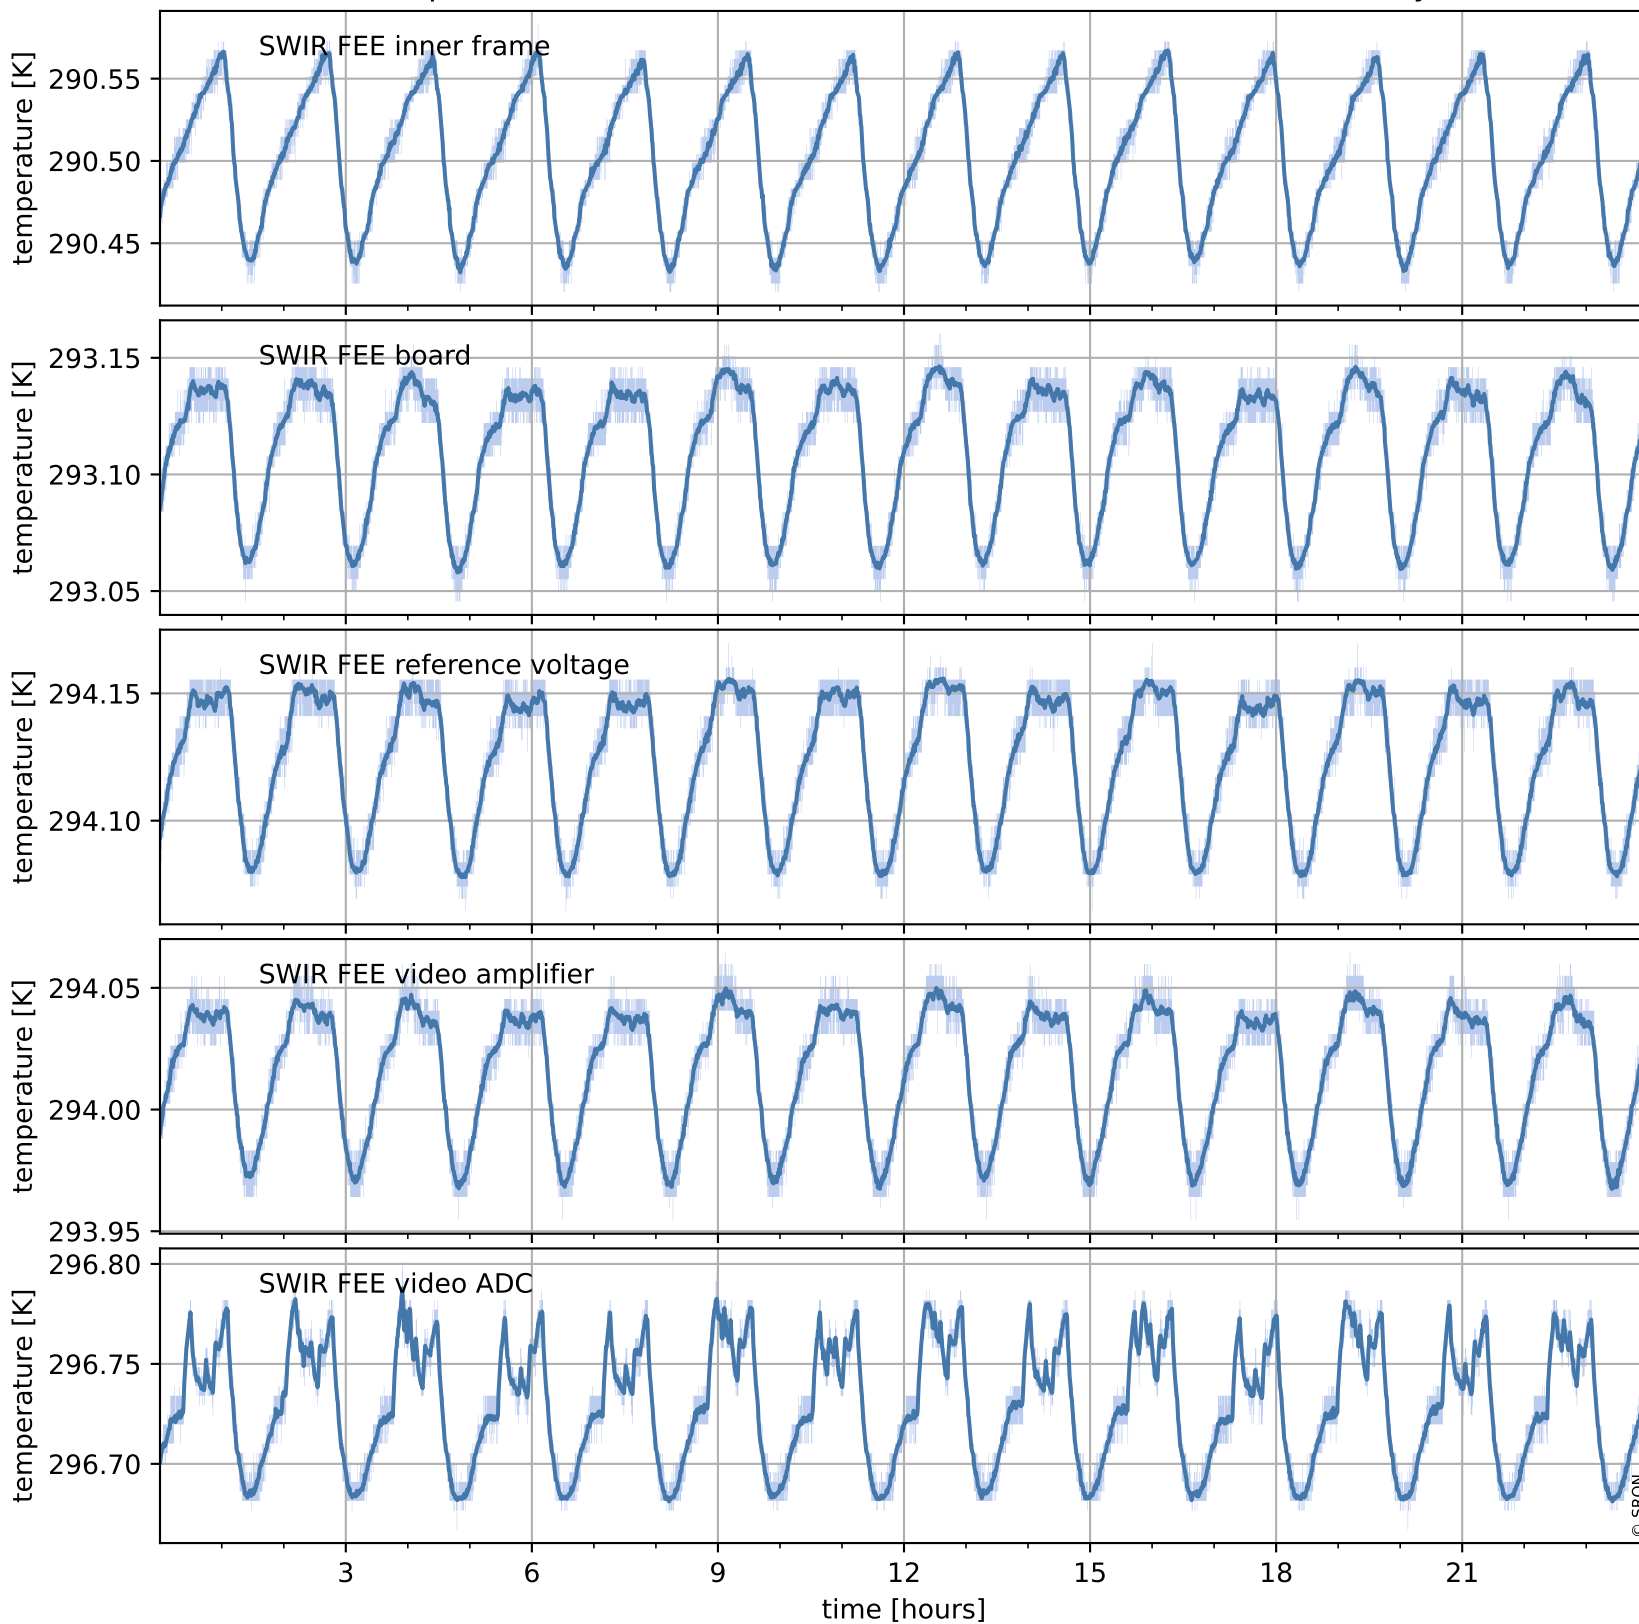

Tropomi SWIR housekeeping data

orbits : [12253, 12266]
coverage : 2020-02-24 / 2020-02-25
created : 2023-08-21T08:55:36

Temperature of sensors at the SWIR front-end electronics (one day)