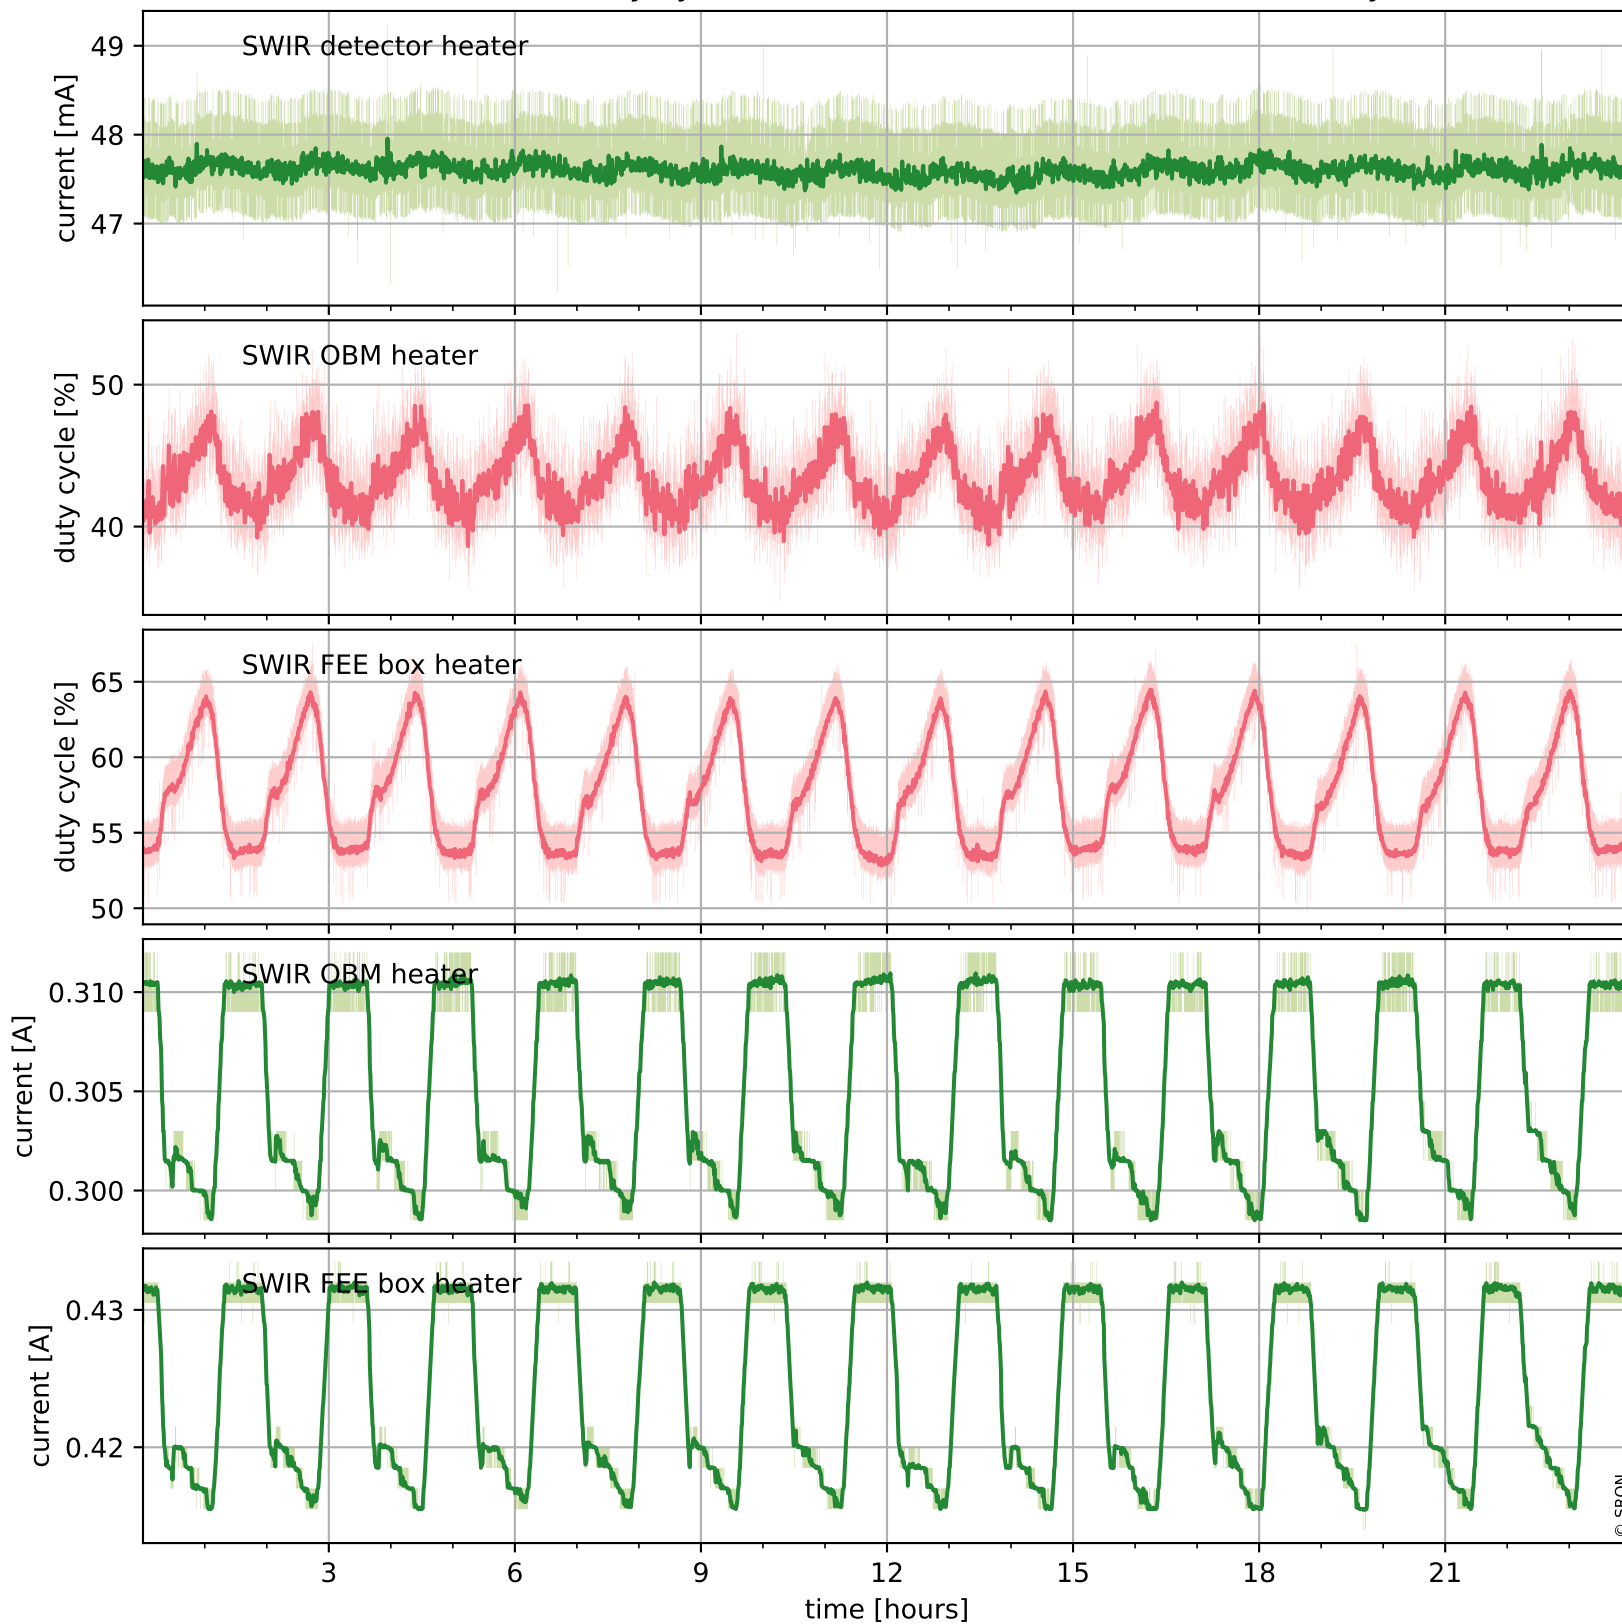

Tropomi SWIR housekeeping data

orbits : [12253, 12266]
coverage : 2020-02-24 / 2020-02-25
created : 2023-08-21T08:55:35

Current and duty cycle of 3 heaters relevant for SWIR (one day)