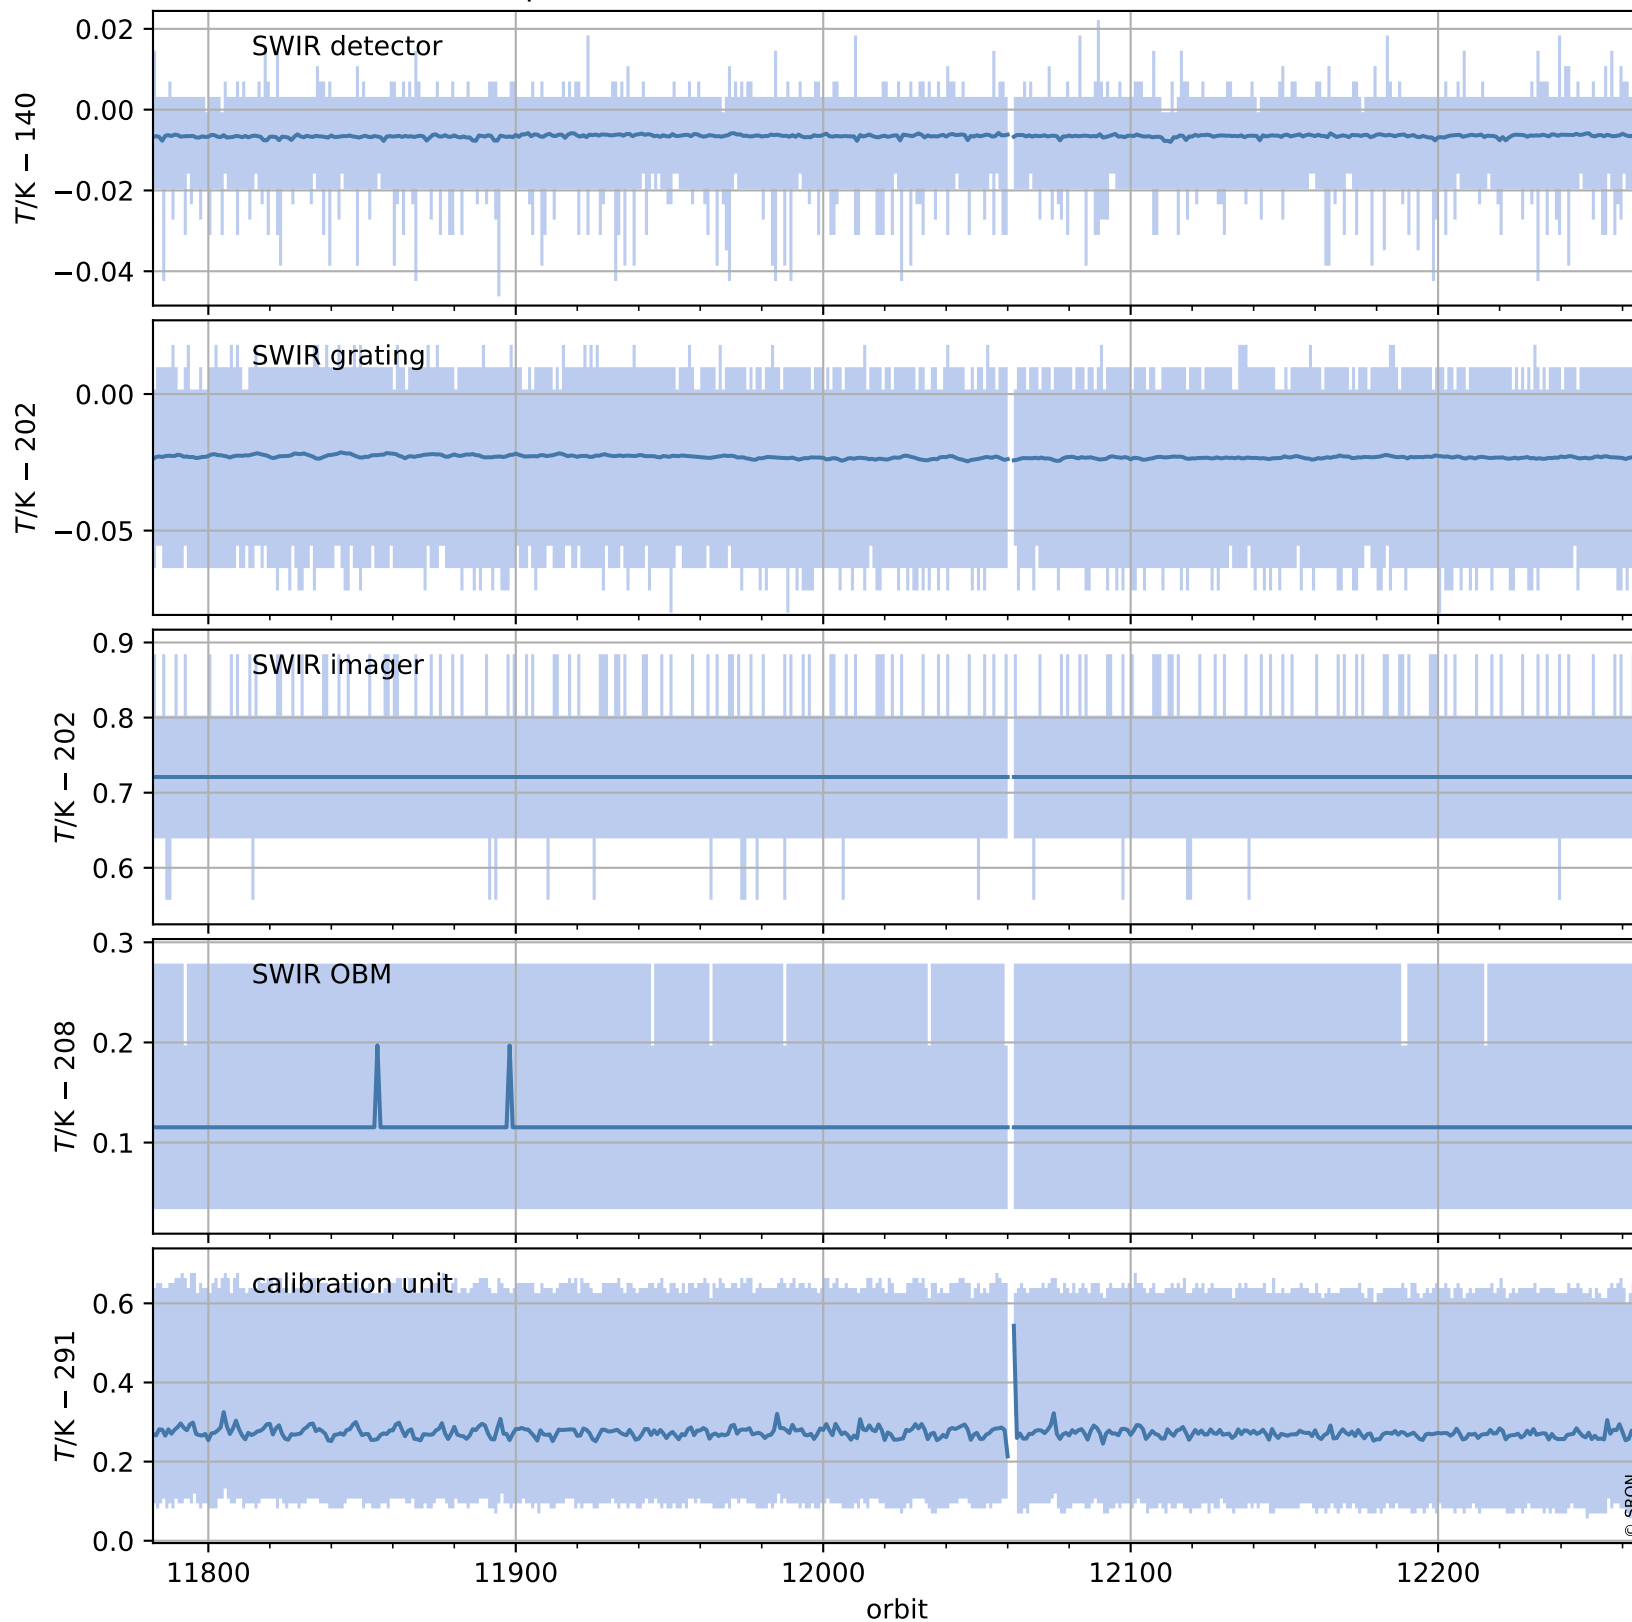

# Tropomi SWIR housekeeping data

orbits : [12253, 12266]  
coverage : 2020-02-24 / 2020-02-25  
created : 2023-08-21T08:55:35

## Temperature of sensors relevant for SWIR (one day)

# Tropomi SWIR housekeeping data

orbits : [11782, 12266]  
coverage : 2020-01-21 / 2020-02-25  
created : 2023-08-21T08:55:35

## Temperature of sensors relevant for SWIR (last month)