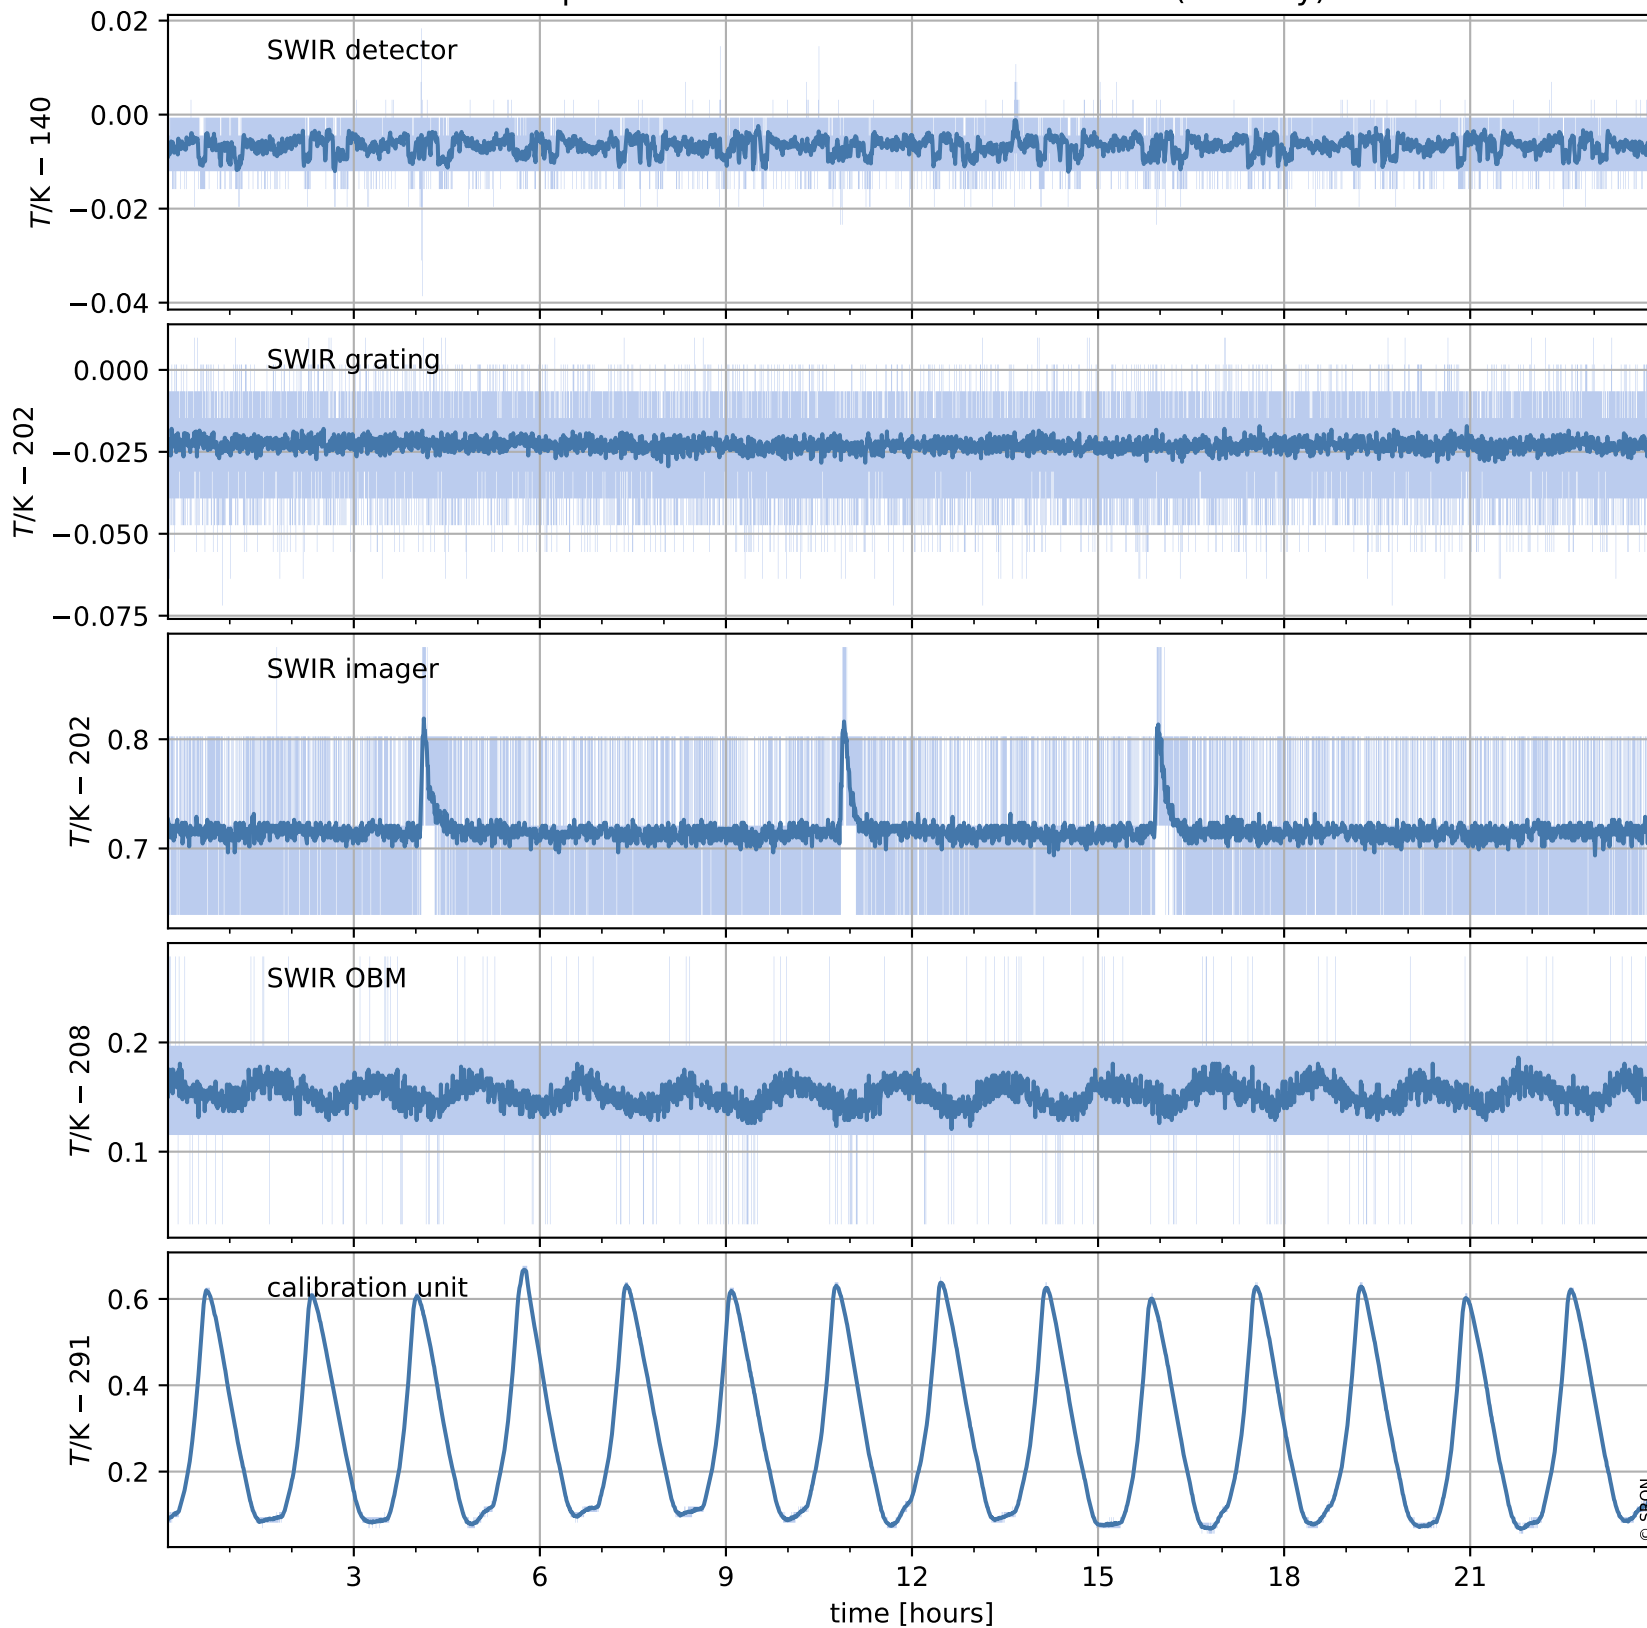

# Tropomi SWIR housekeeping data

orbits : [12324, 12337]  
coverage : 2020-02-29 / 2020-03-01  
created : 2023-08-21T08:55:46

## Temperature of sensors relevant for SWIR (one day)

## Temperature of sensors relevant for SWIR (last month)