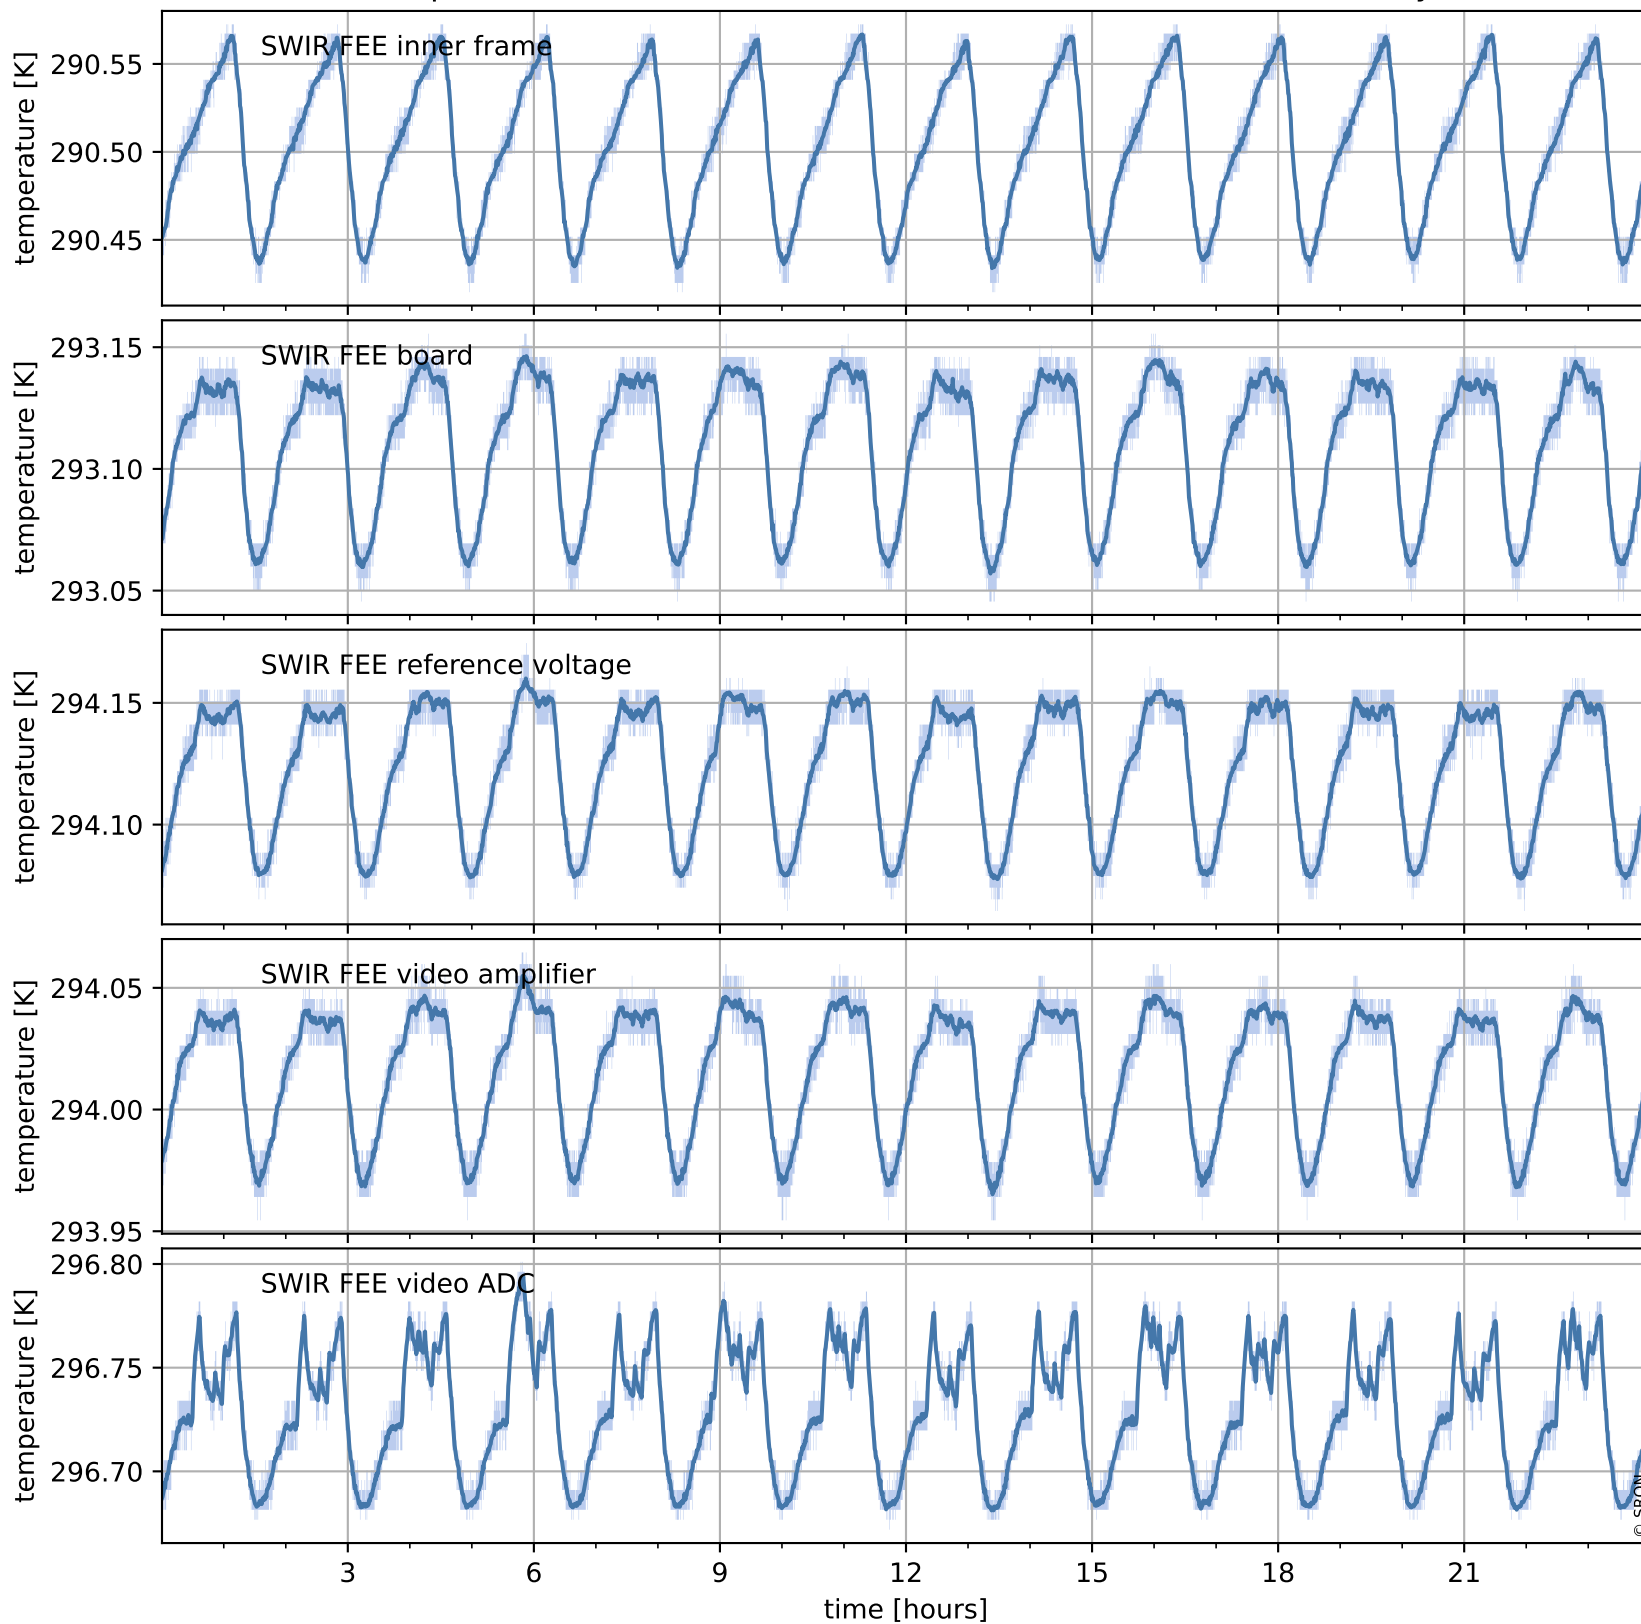

Tropomi SWIR housekeeping data

orbits : [12324, 12337]
coverage : 2020-02-29 / 2020-03-01
created : 2023-08-21T08:55:48

Temperature of sensors at the SWIR front-end electronics (one day)