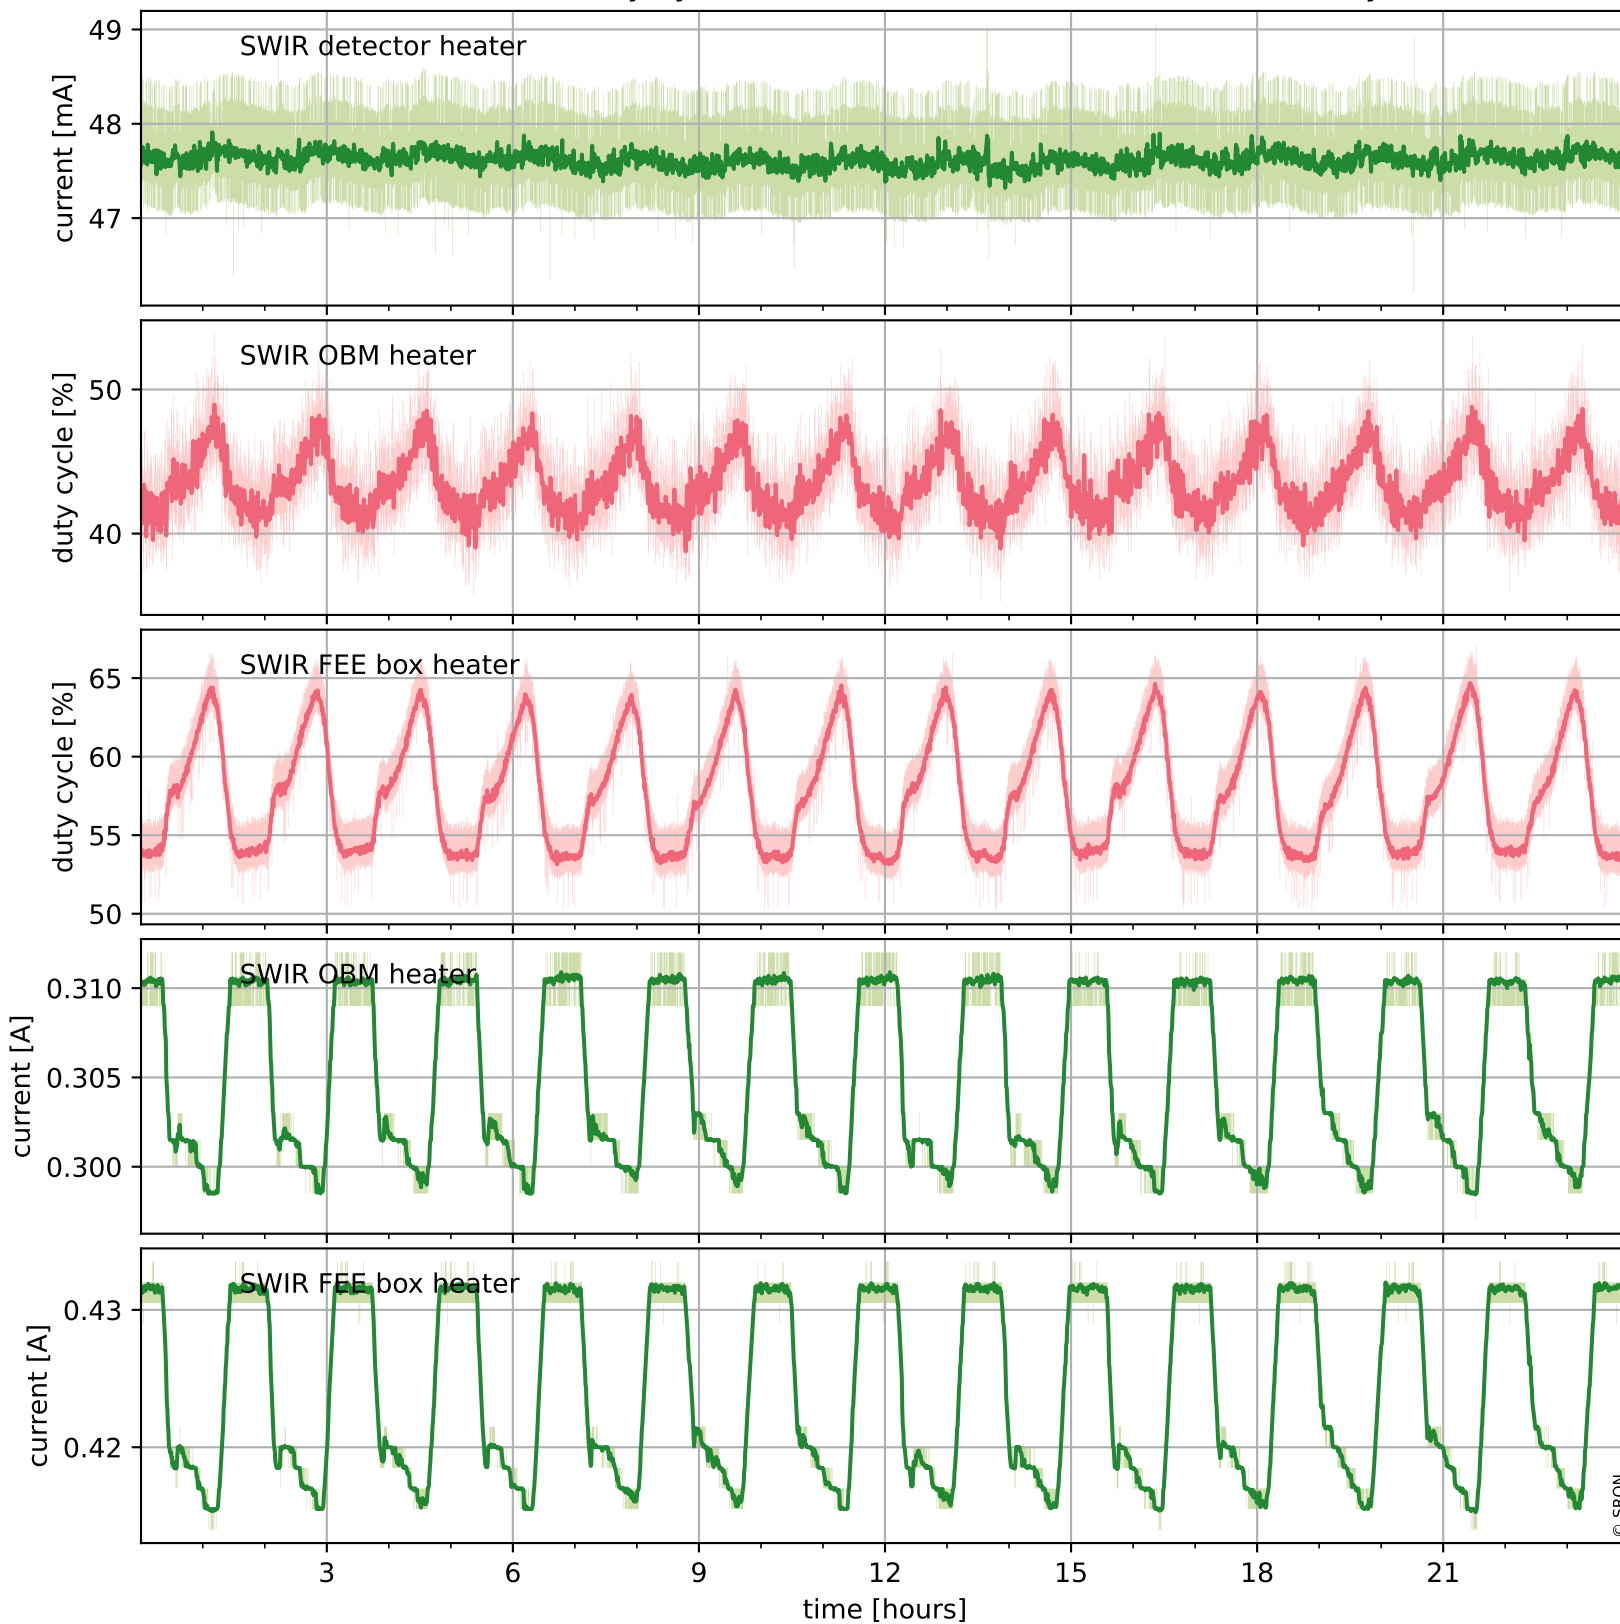

Tropomi SWIR housekeeping data

orbits : [12324, 12337]
coverage : 2020-02-29 / 2020-03-01
created : 2023-08-21T08:55:47

Current and duty cycle of 3 heaters relevant for SWIR (one day)