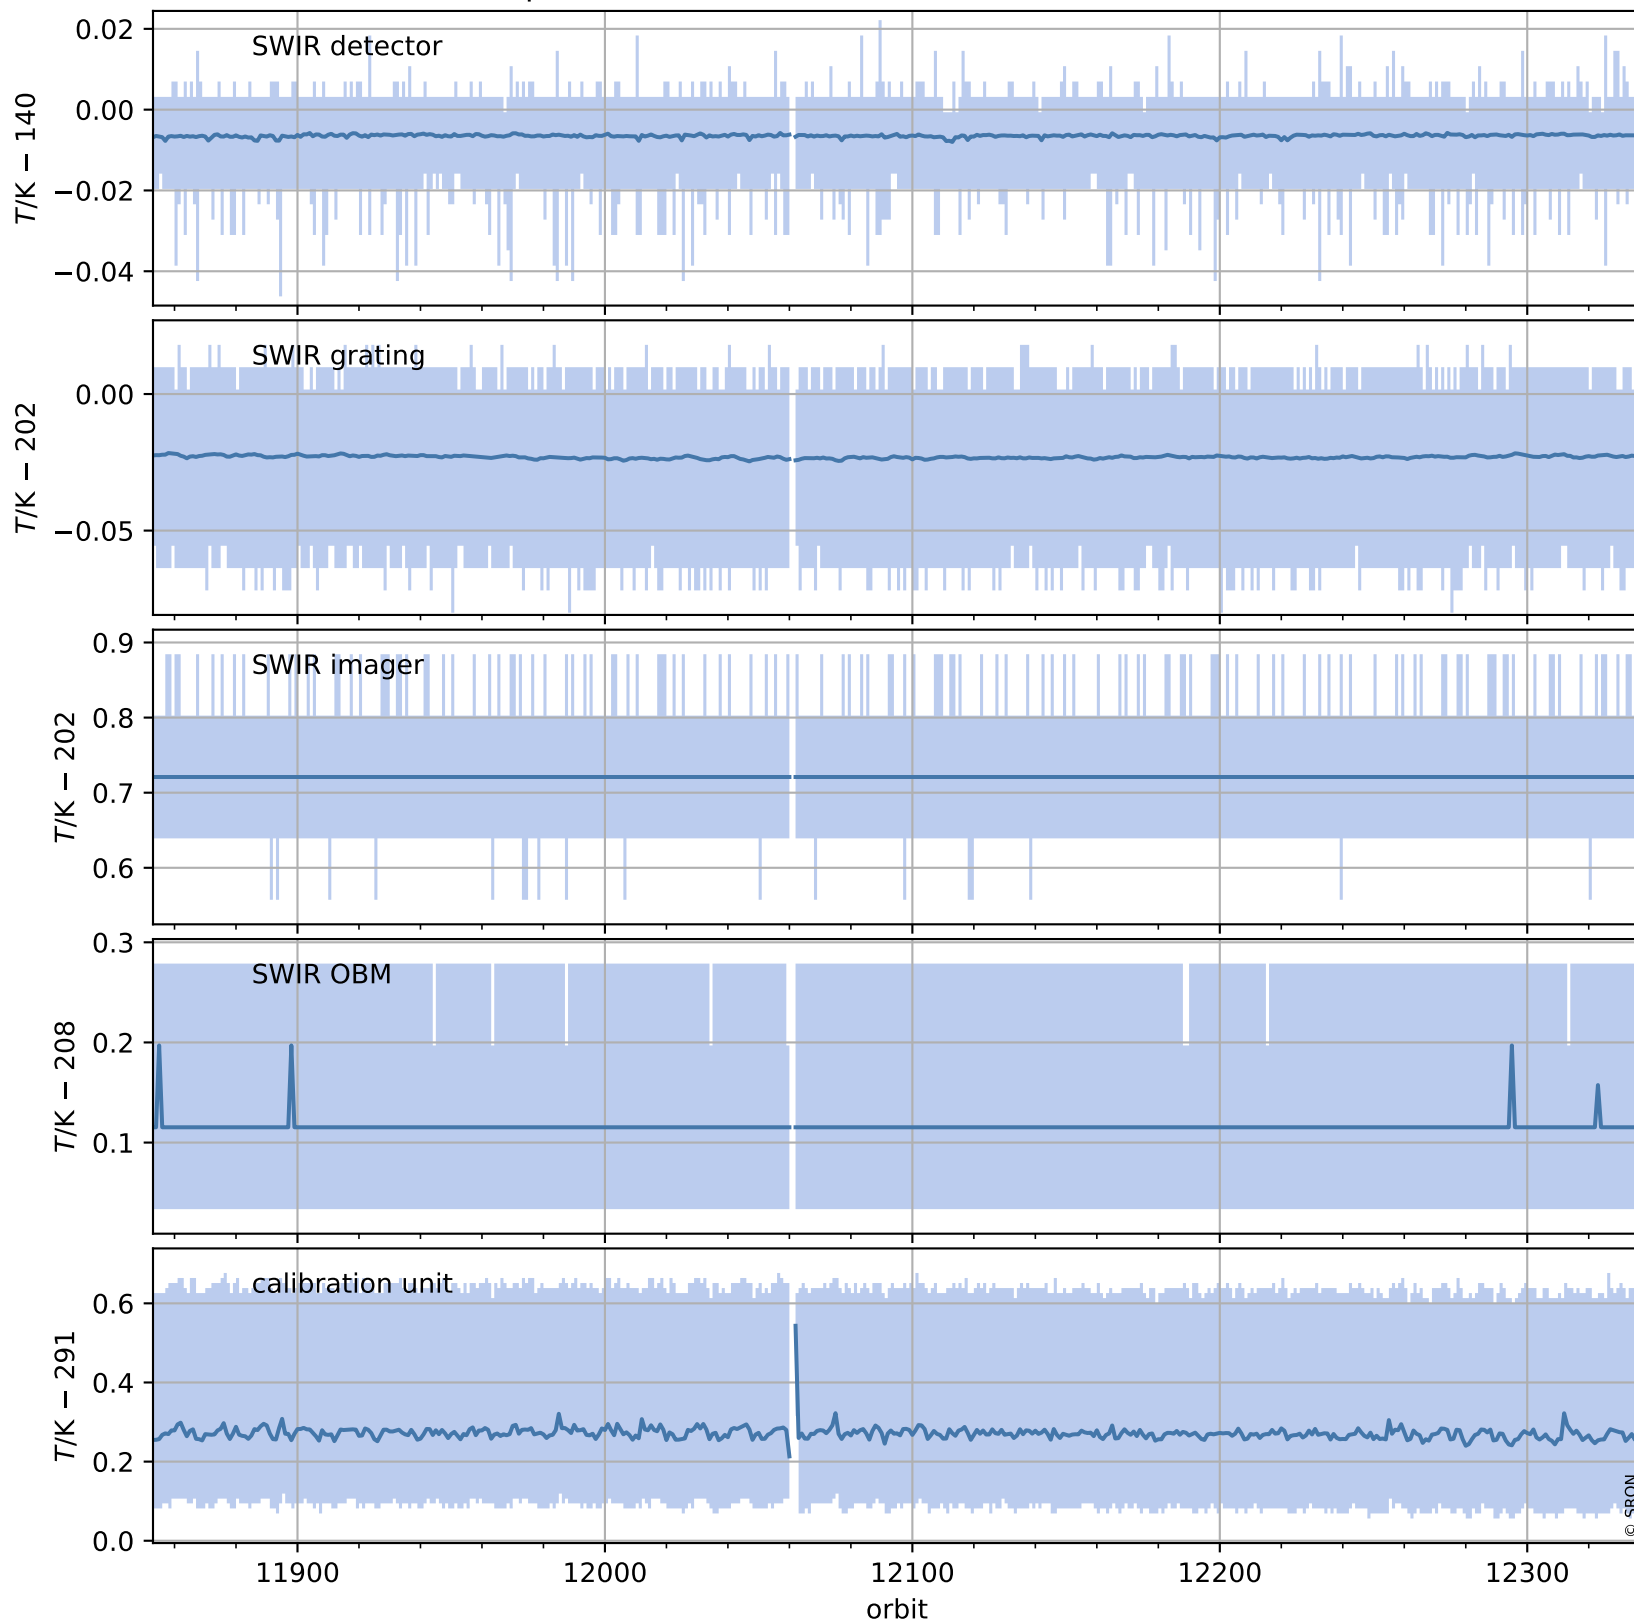

# Tropomi SWIR housekeeping data

orbits : [12324, 12337]  
coverage : 2020-02-29 / 2020-03-01  
created : 2023-08-21T08:55:46

## Temperature of sensors relevant for SWIR (one day)

# Tropomi SWIR housekeeping data

orbits : [11853, 12337]  
coverage : 2020-01-26 / 2020-03-01  
created : 2023-08-21T08:55:47

## Temperature of sensors relevant for SWIR (last month)