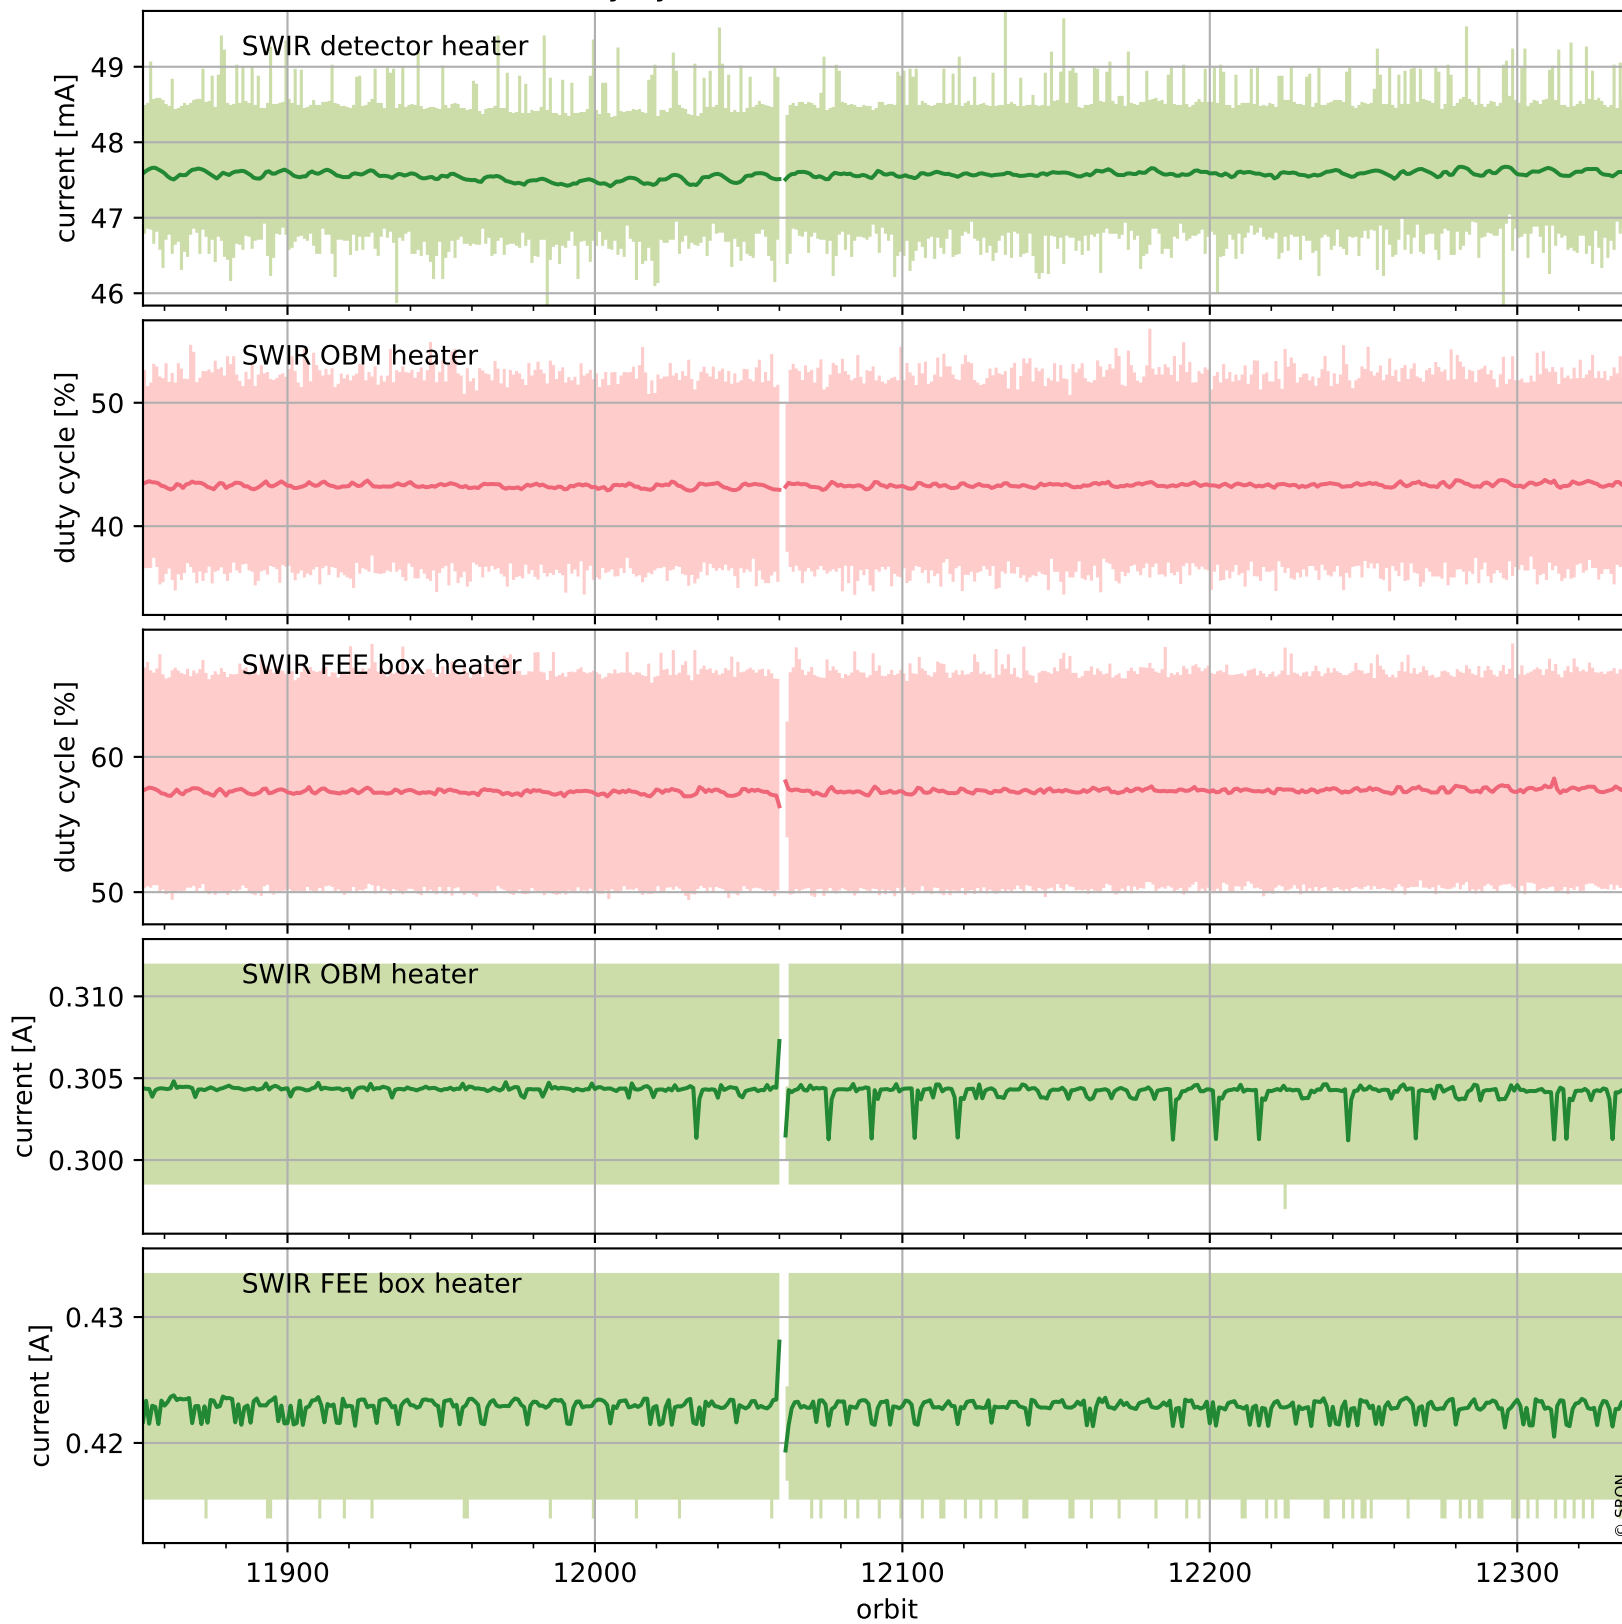

Tropomi SWIR housekeeping data

orbits : [11853, 12337]
coverage : 2020-01-26 / 2020-03-01
created : 2023-08-21T08:55:47

Current and duty cycle of 3 heaters relevant for SWIR (last month)