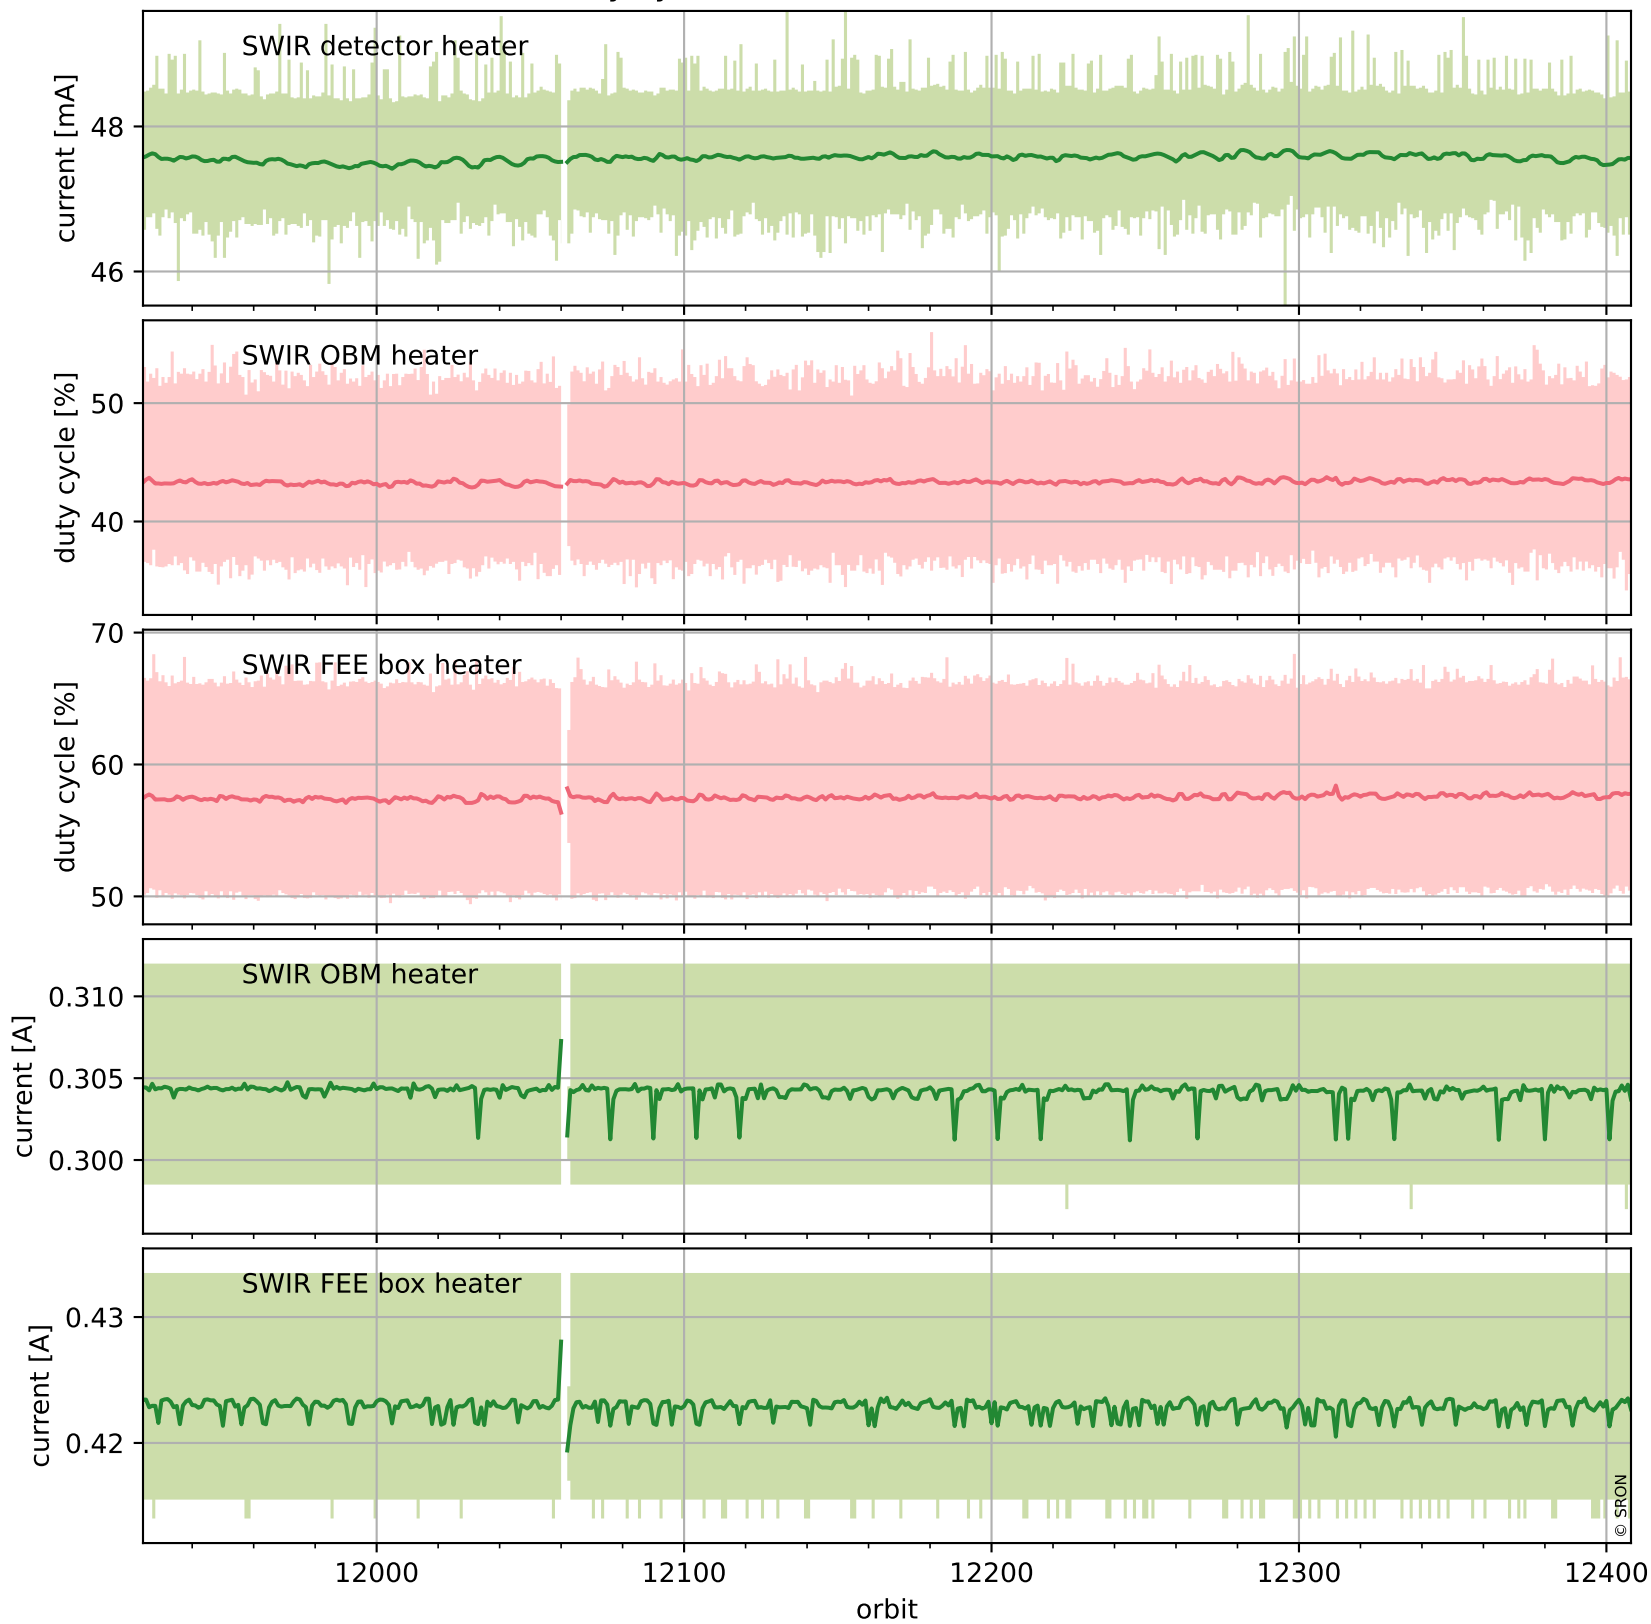

Tropomi SWIR housekeeping data

orbits : [11924, 12408]
coverage : 2020-01-31 / 2020-03-06
created : 2023-08-21T08:55:59

Current and duty cycle of 3 heaters relevant for SWIR (last month)