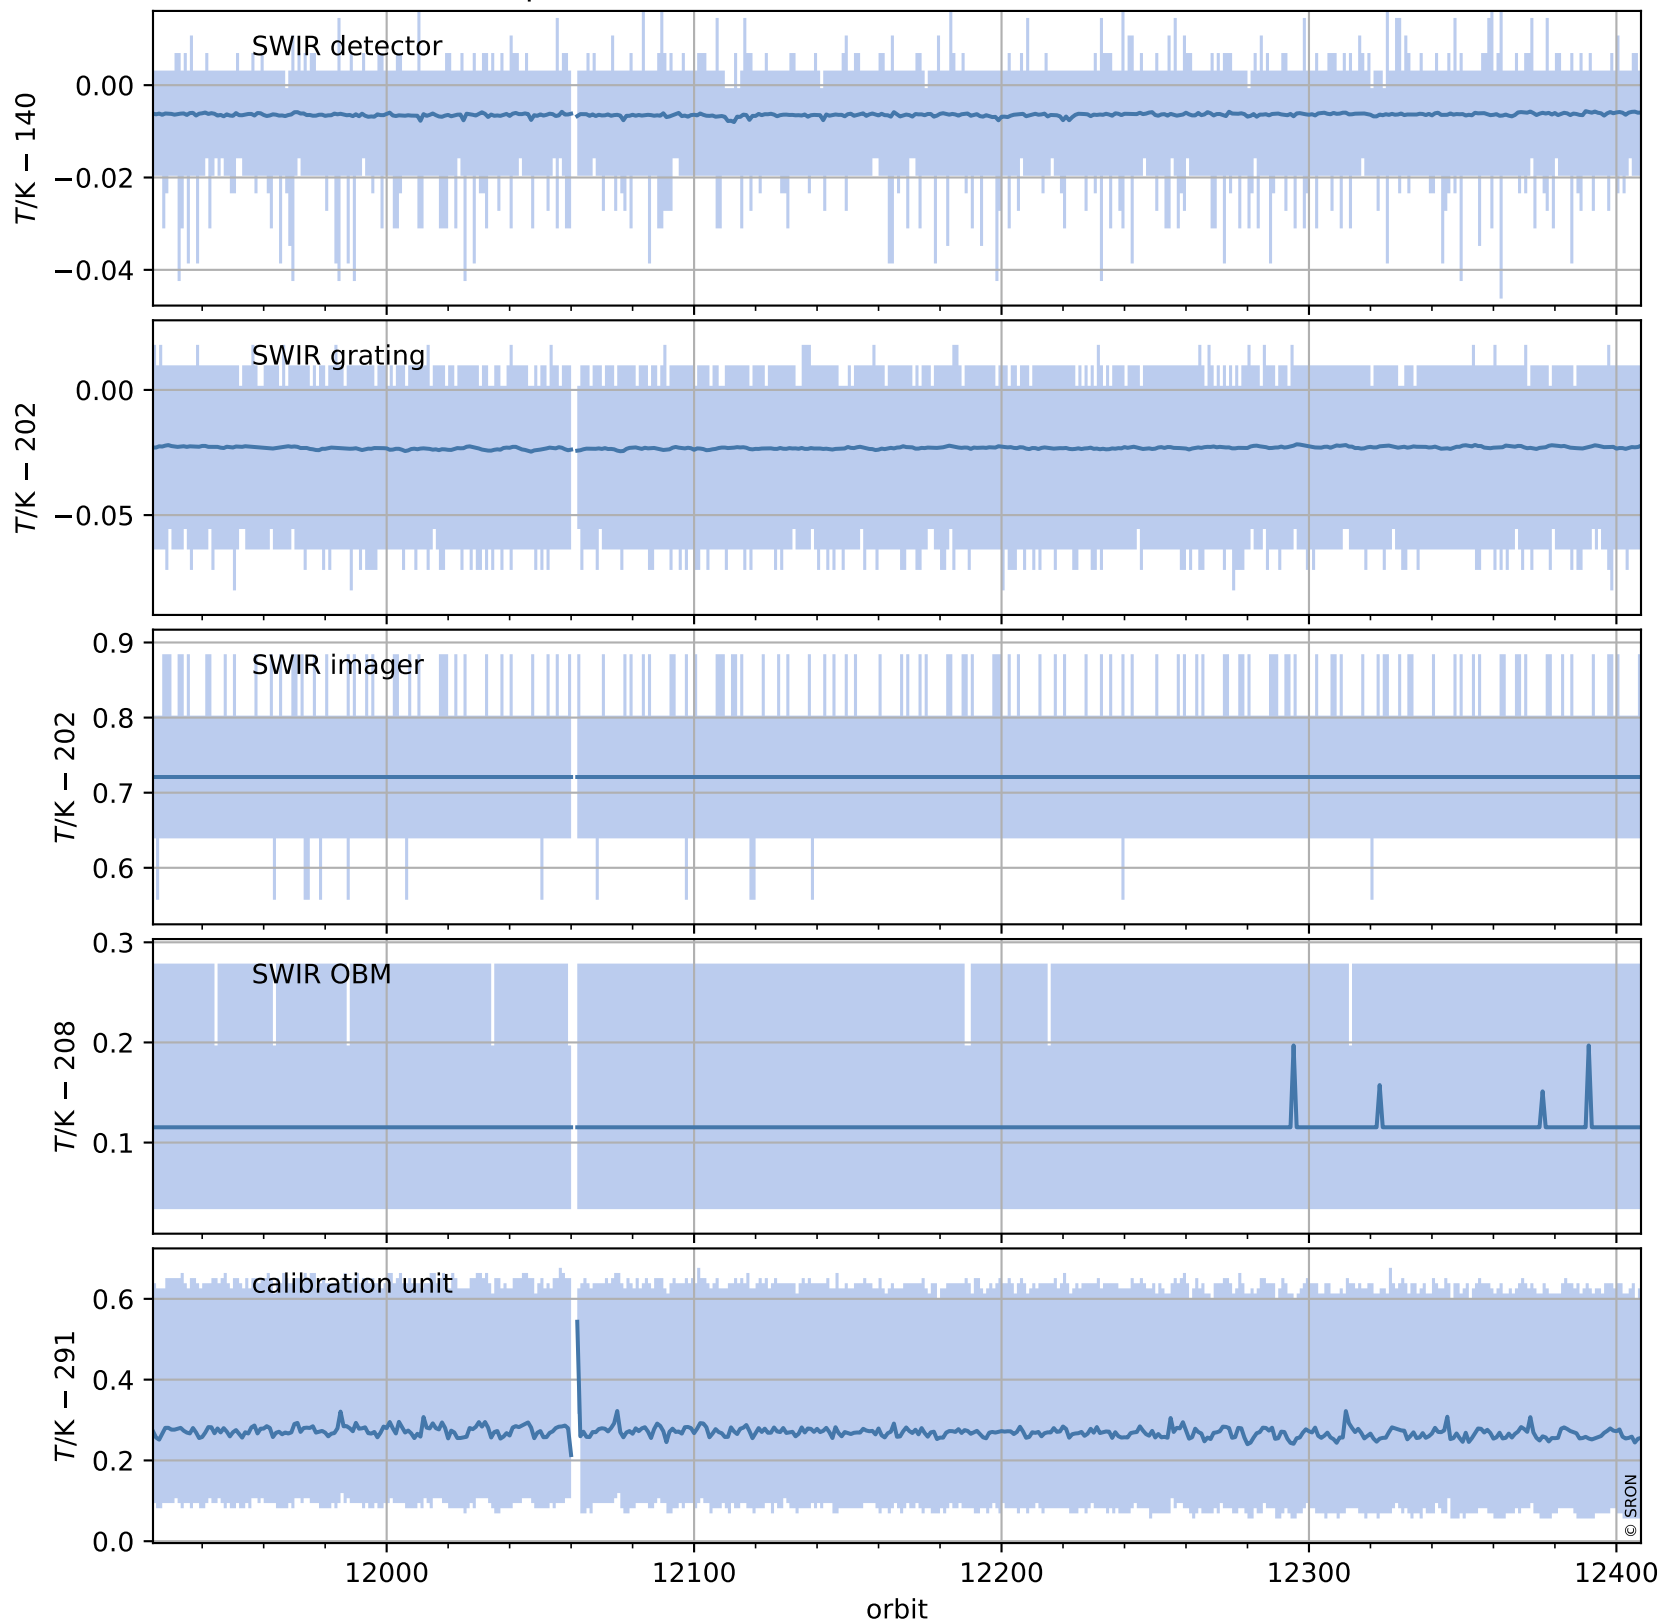

# Tropomi SWIR housekeeping data

orbits : [12395, 12408]  
coverage : 2020-03-05 / 2020-03-06  
created : 2023-08-21T08:55:58

## Temperature of sensors relevant for SWIR (one day)

# Tropomi SWIR housekeeping data

orbits : [11924, 12408]  
coverage : 2020-01-31 / 2020-03-06  
created : 2023-08-21T08:55:58

## Temperature of sensors relevant for SWIR (last month)