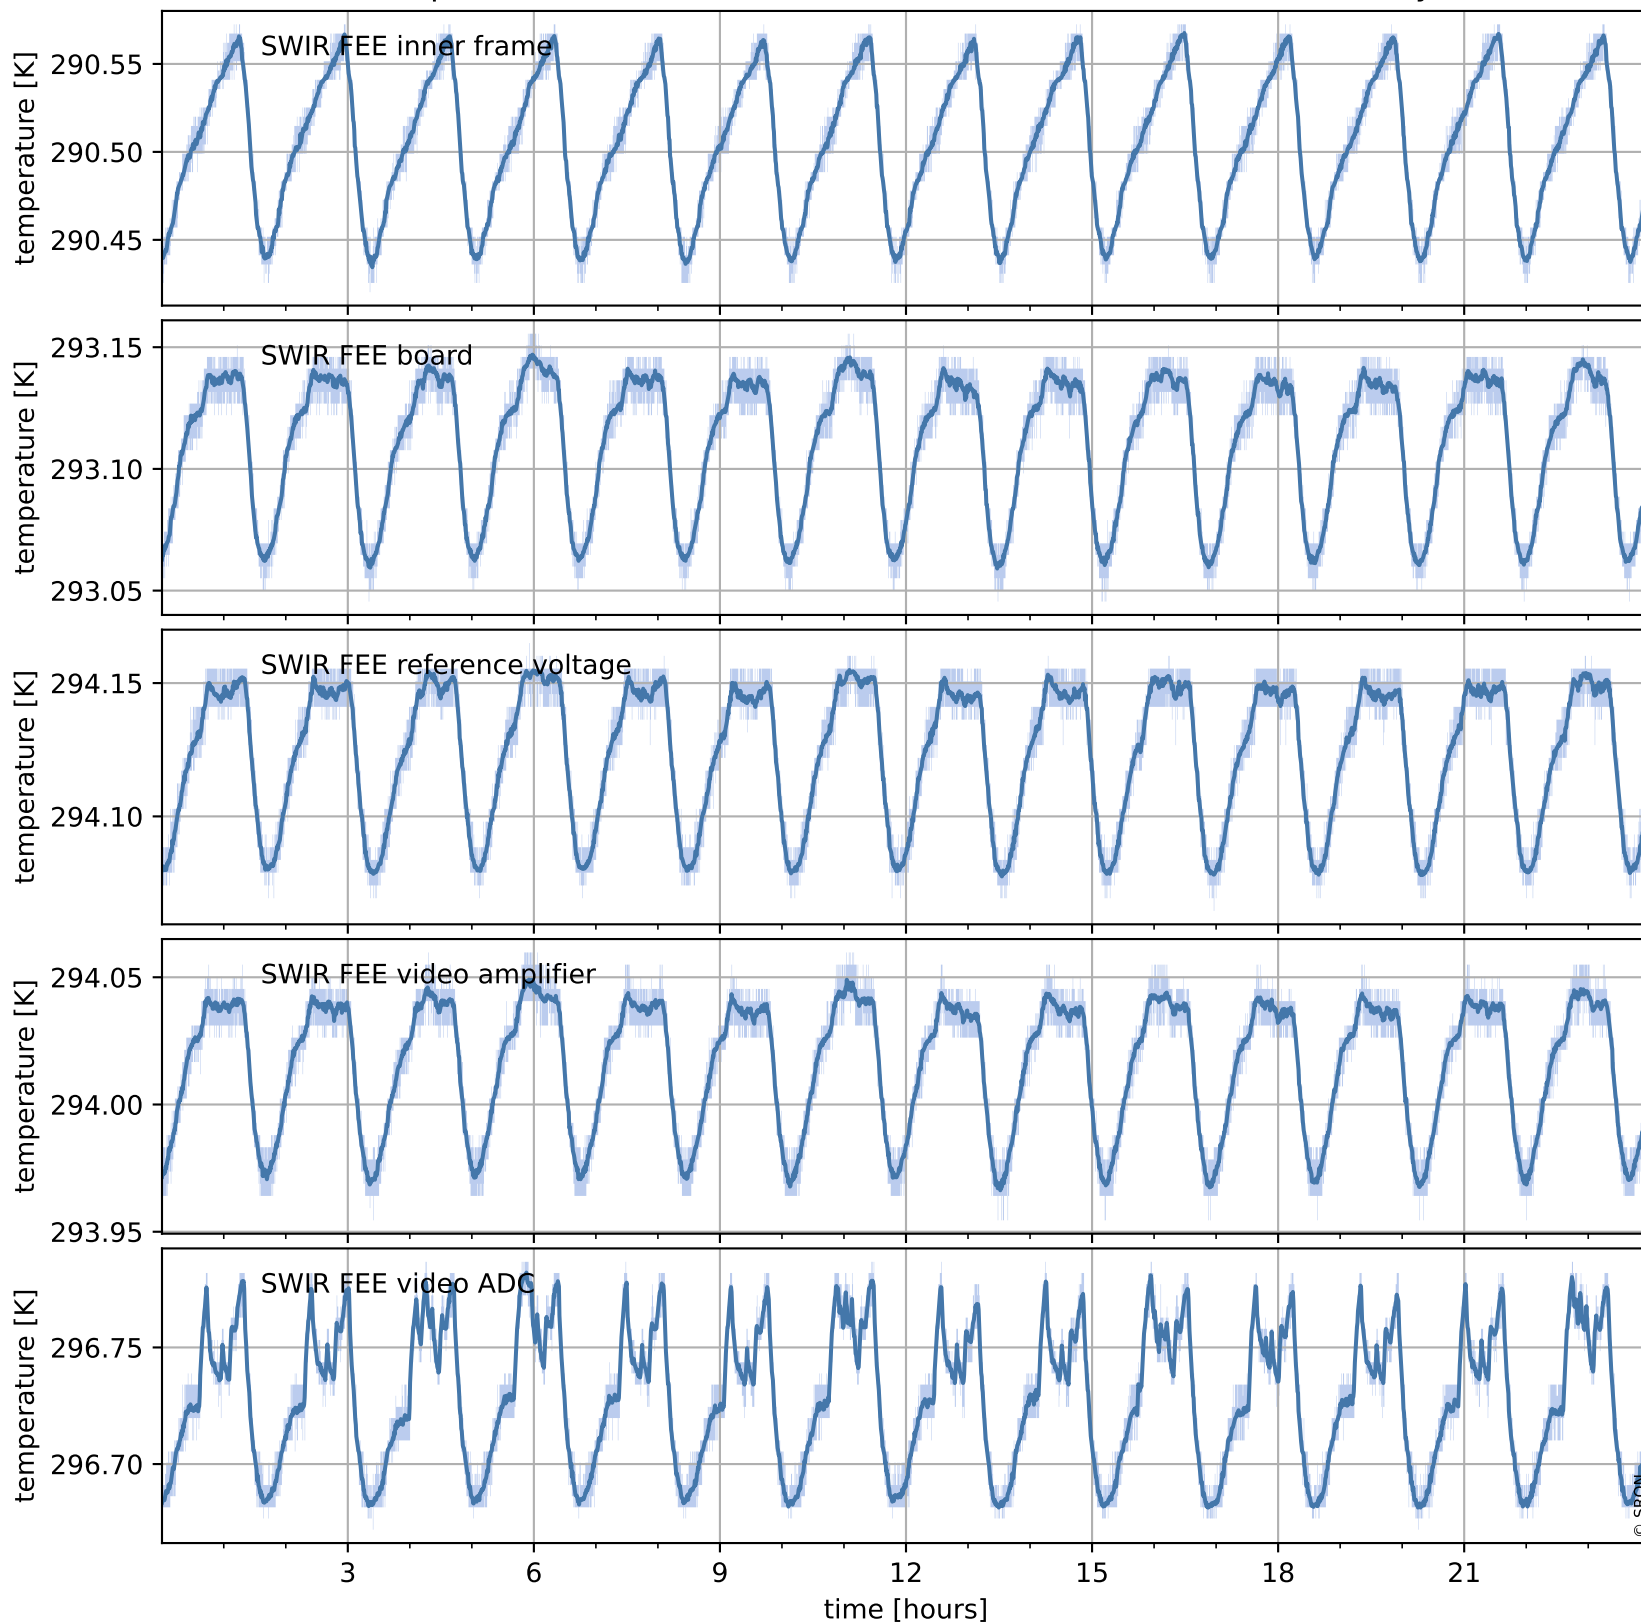

Tropomi SWIR housekeeping data

orbits : [12395, 12408]
coverage : 2020-03-05 / 2020-03-06
created : 2023-08-21T08:56:00

Temperature of sensors at the SWIR front-end electronics (one day)