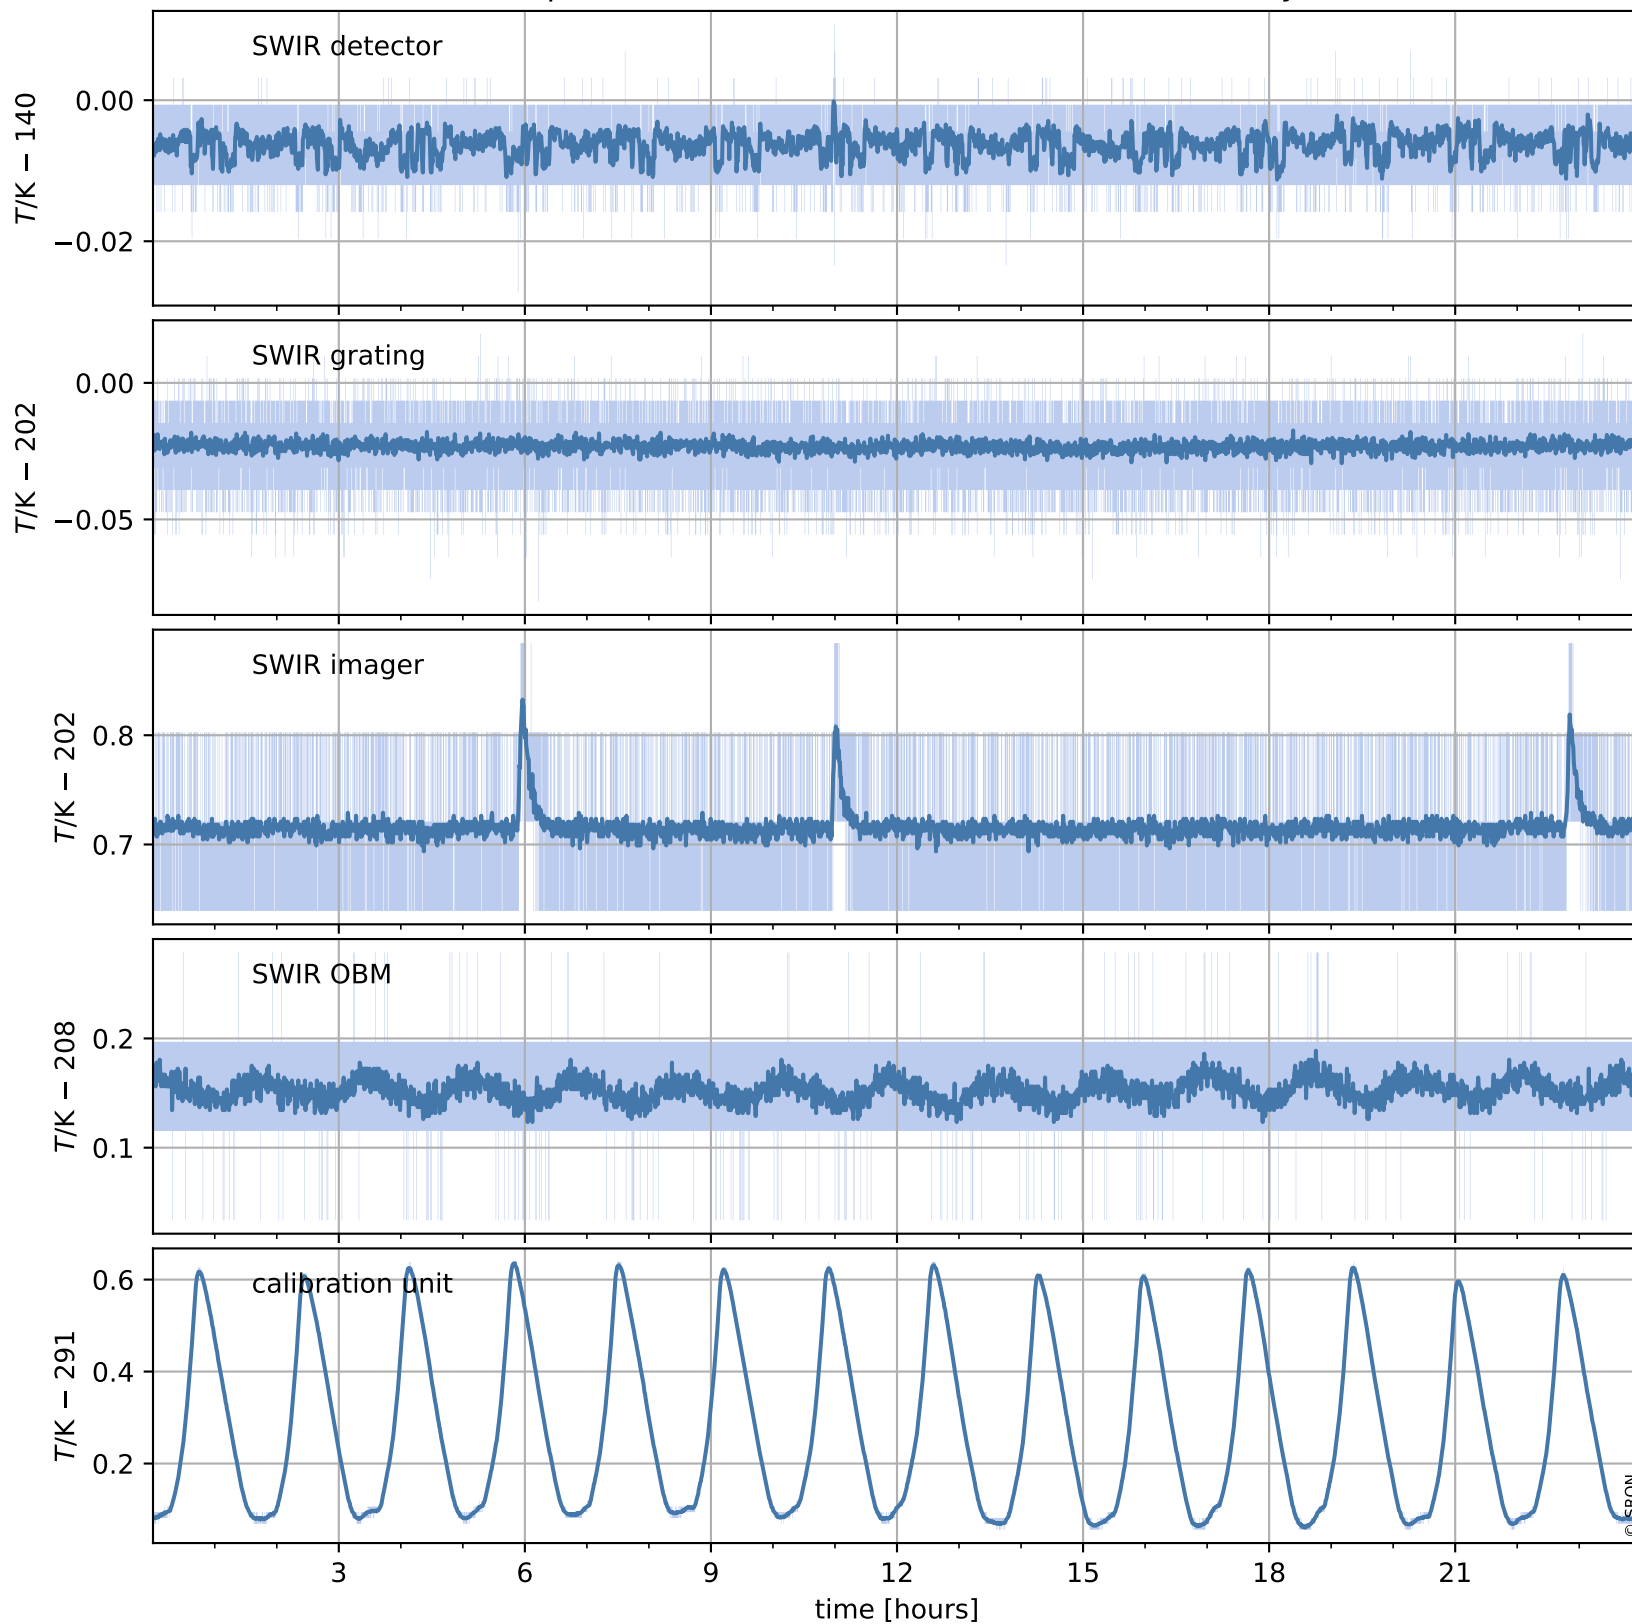

# Tropomi SWIR housekeeping data

orbits : [12395, 12408]  
coverage : 2020-03-05 / 2020-03-06  
created : 2023-08-21T08:55:58

## Temperature of sensors relevant for SWIR (one day)

## Temperature of sensors relevant for SWIR (last month)