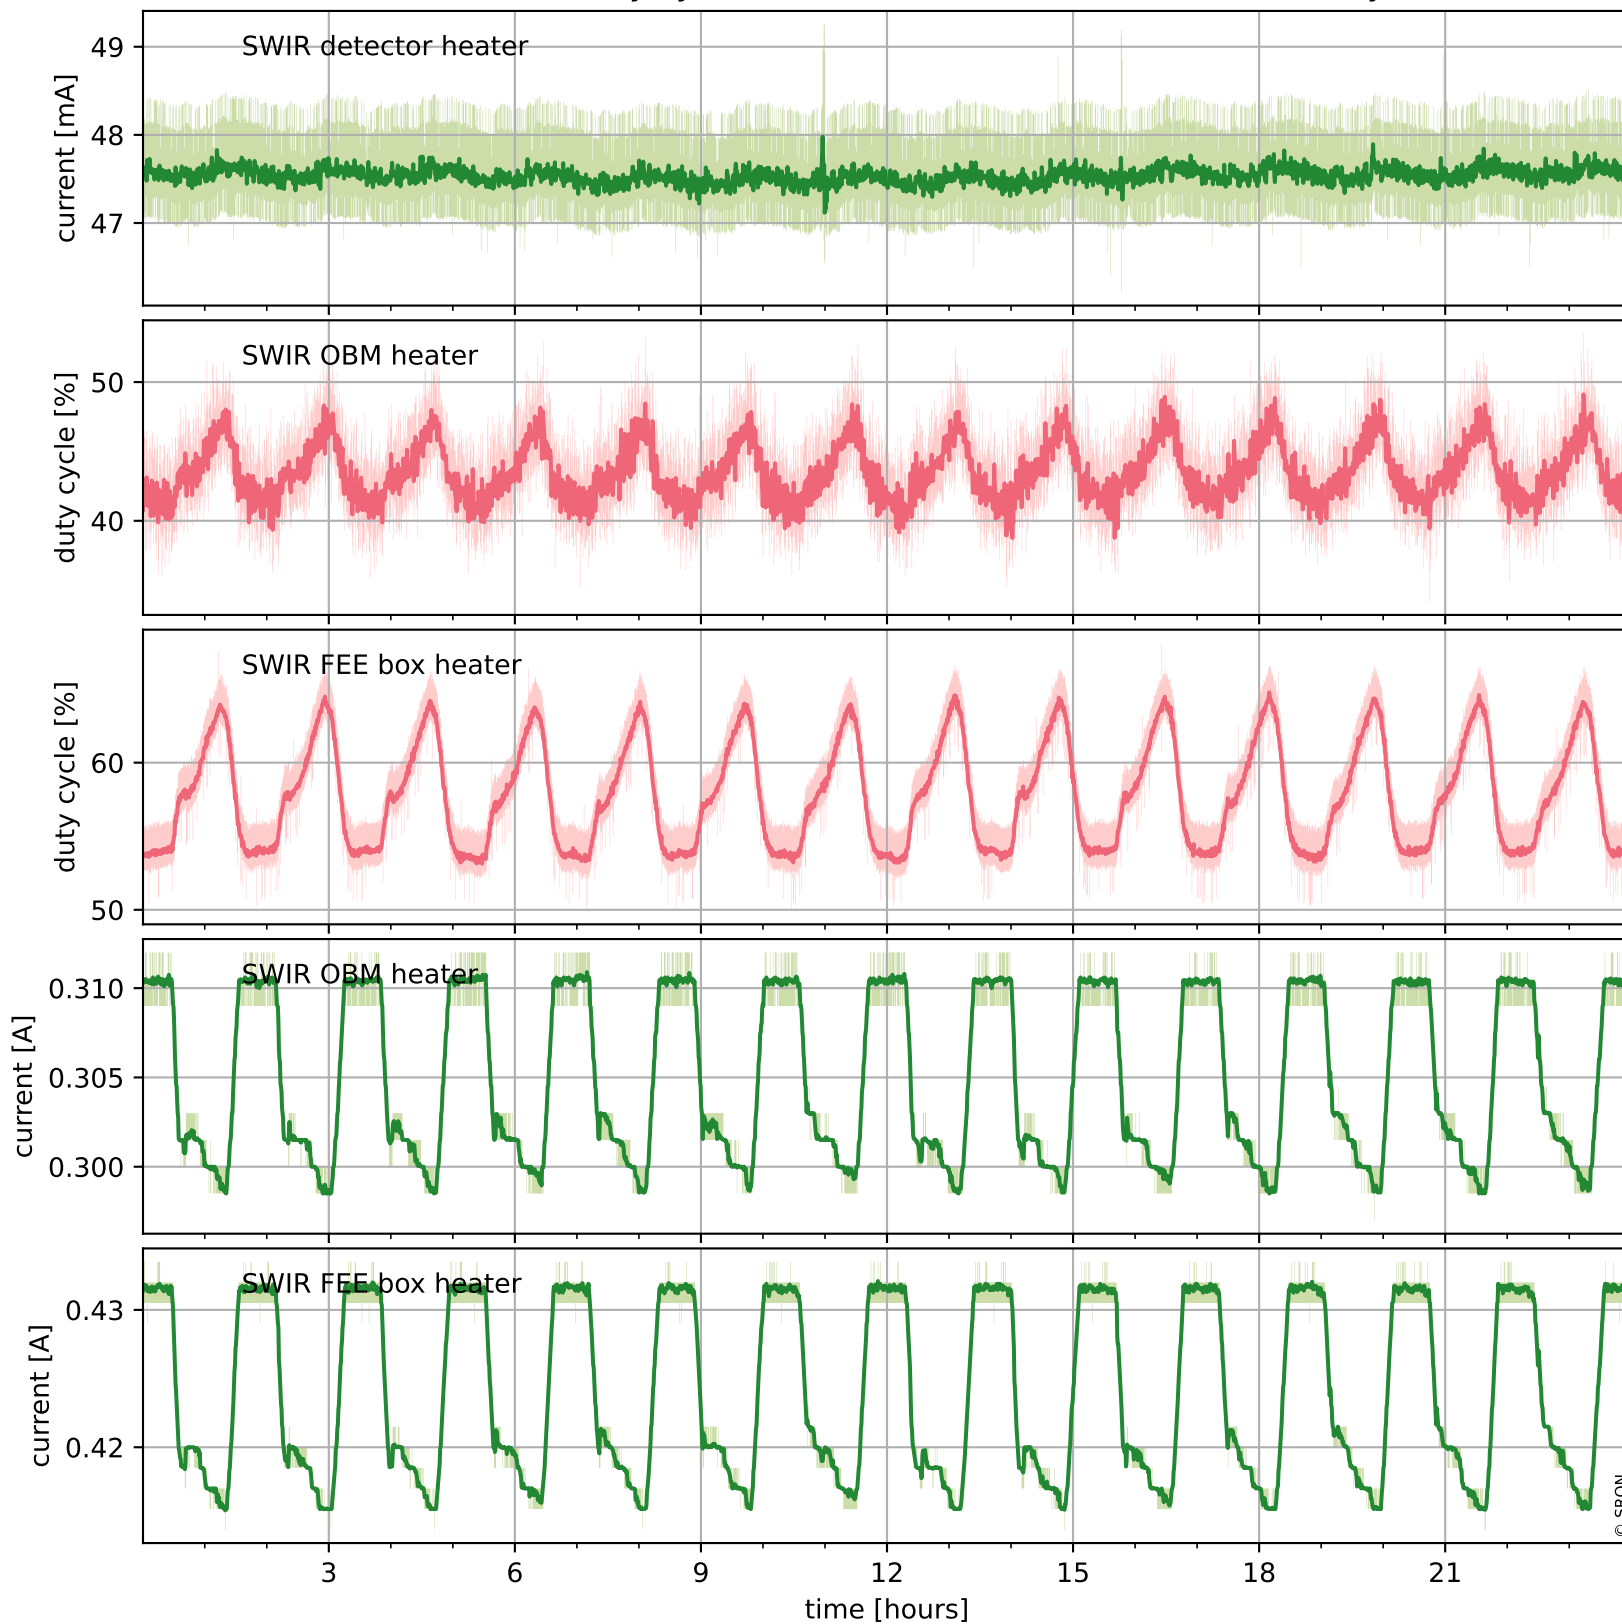

Tropomi SWIR housekeeping data

orbits : [12395, 12408]
coverage : 2020-03-05 / 2020-03-06
created : 2023-08-21T08:55:59

Current and duty cycle of 3 heaters relevant for SWIR (one day)