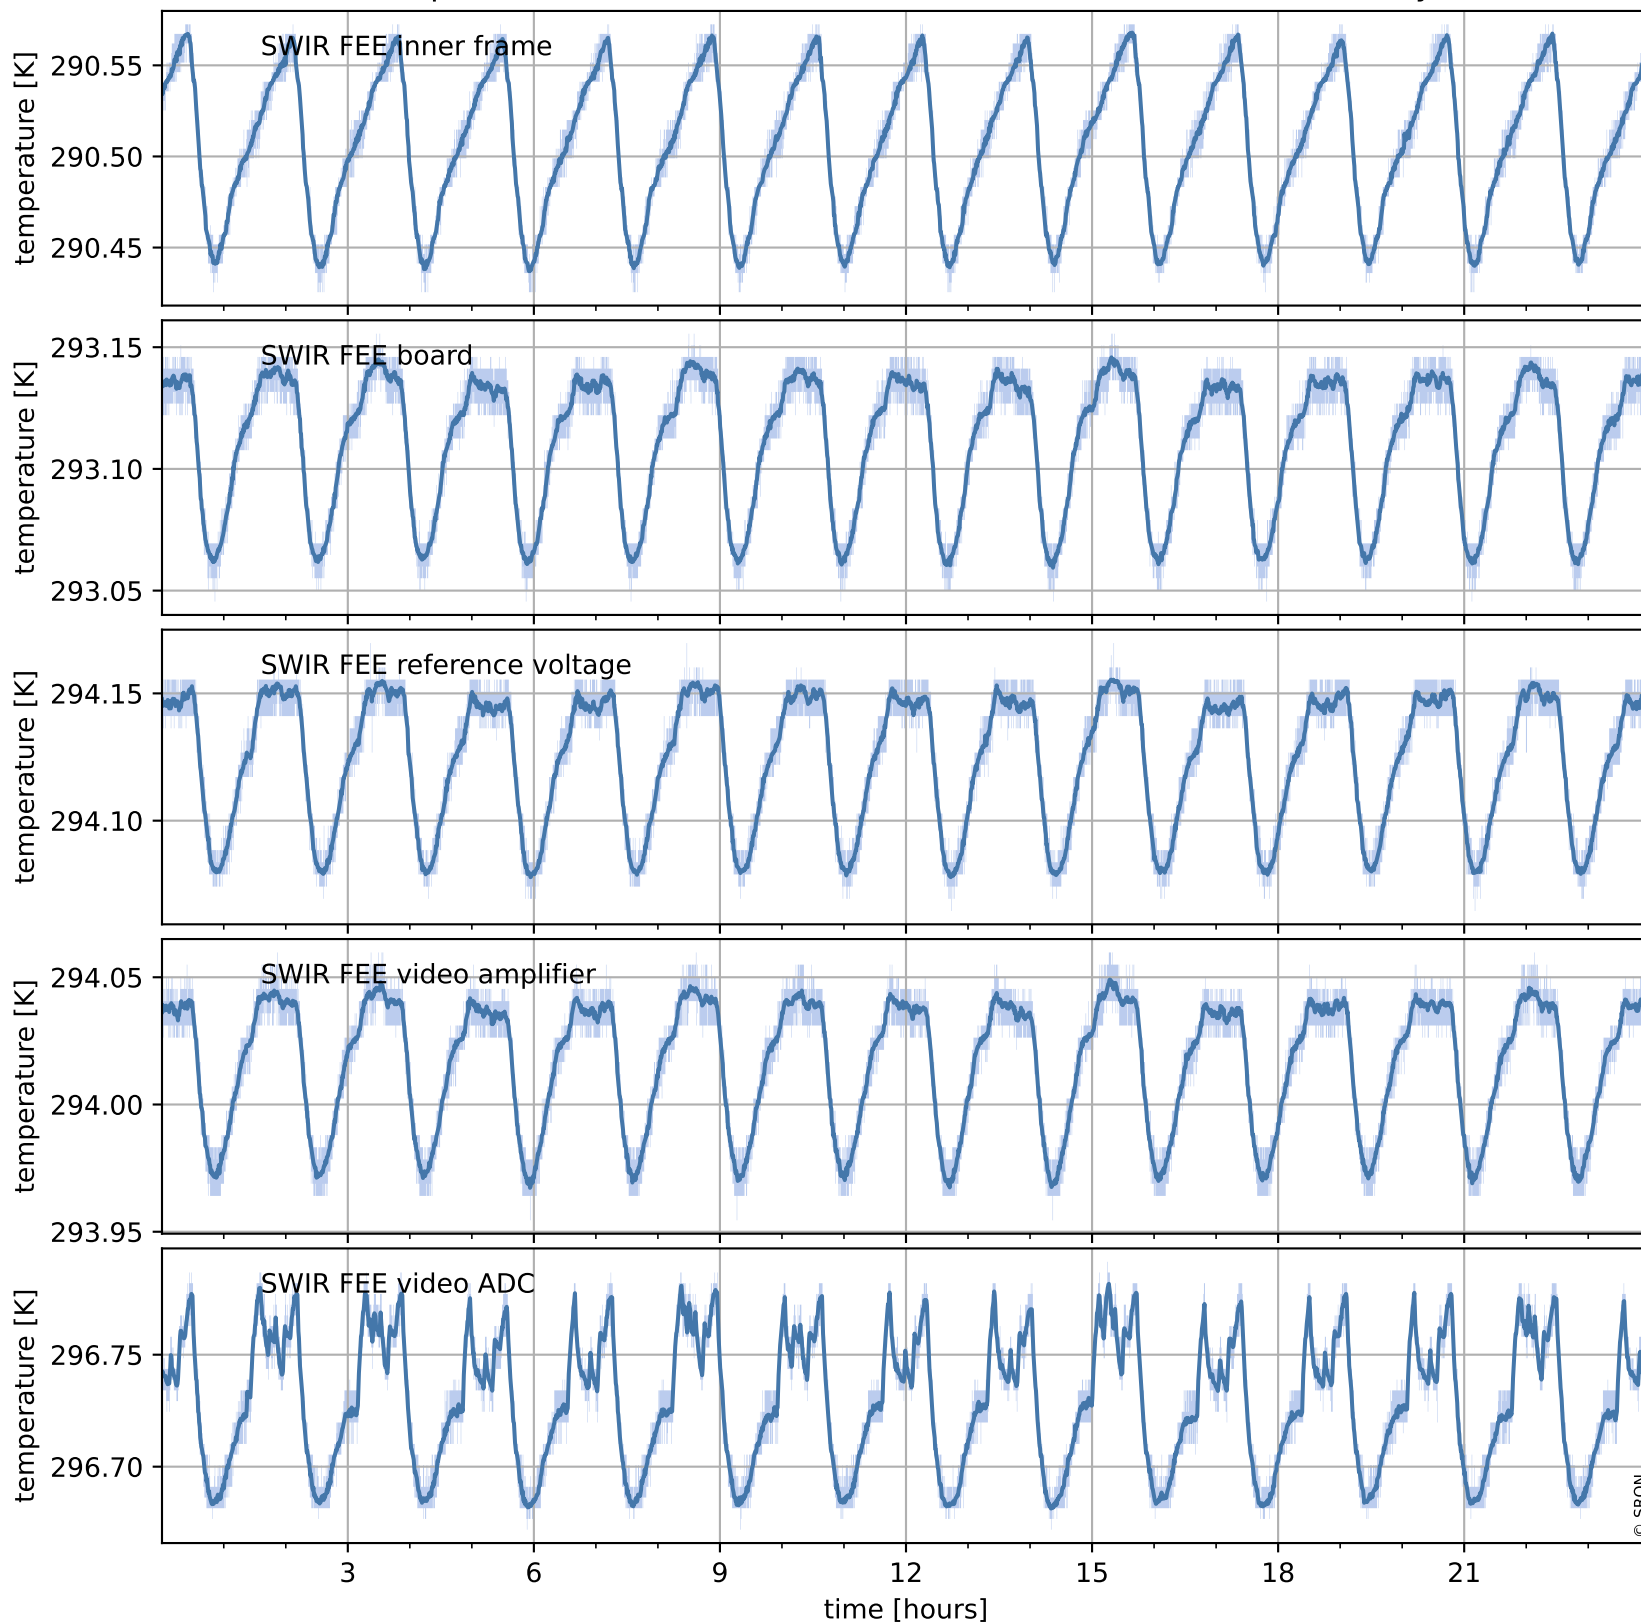

Tropomi SWIR housekeeping data

orbits : [12508, 12522]
coverage : 2020-03-13 / 2020-03-14
created : 2023-08-21T08:56:17

Temperature of sensors relevant for SWIR (one day)

Tropomi SWIR housekeeping data

orbits : [12038, 12522]
coverage : 2020-02-08 / 2020-03-14
created : 2023-08-21T08:56:17

Temperature of sensors relevant for SWIR (last month)

Tropomi SWIR housekeeping data

orbits : [12508, 12522]
coverage : 2020-03-13 / 2020-03-14
created : 2023-08-21T08:56:18

Current and duty cycle of 3 heaters relevant for SWIR (one day)

Tropomi SWIR housekeeping data

orbits : [12038, 12522]
coverage : 2020-02-08 / 2020-03-14
created : 2023-08-21T08:56:18

Current and duty cycle of 3 heaters relevant for SWIR (last month)

Tropomi SWIR housekeeping data

orbits : [12508, 12522]
coverage : 2020-03-13 / 2020-03-14
created : 2023-08-21T08:56:18

Temperature of sensors at the SWIR front-end electronics (one day)

Tropomi SWIR housekeeping data

orbits : [12038, 12522]
coverage : 2020-02-08 / 2020-03-14
created : 2023-08-21T08:56:19