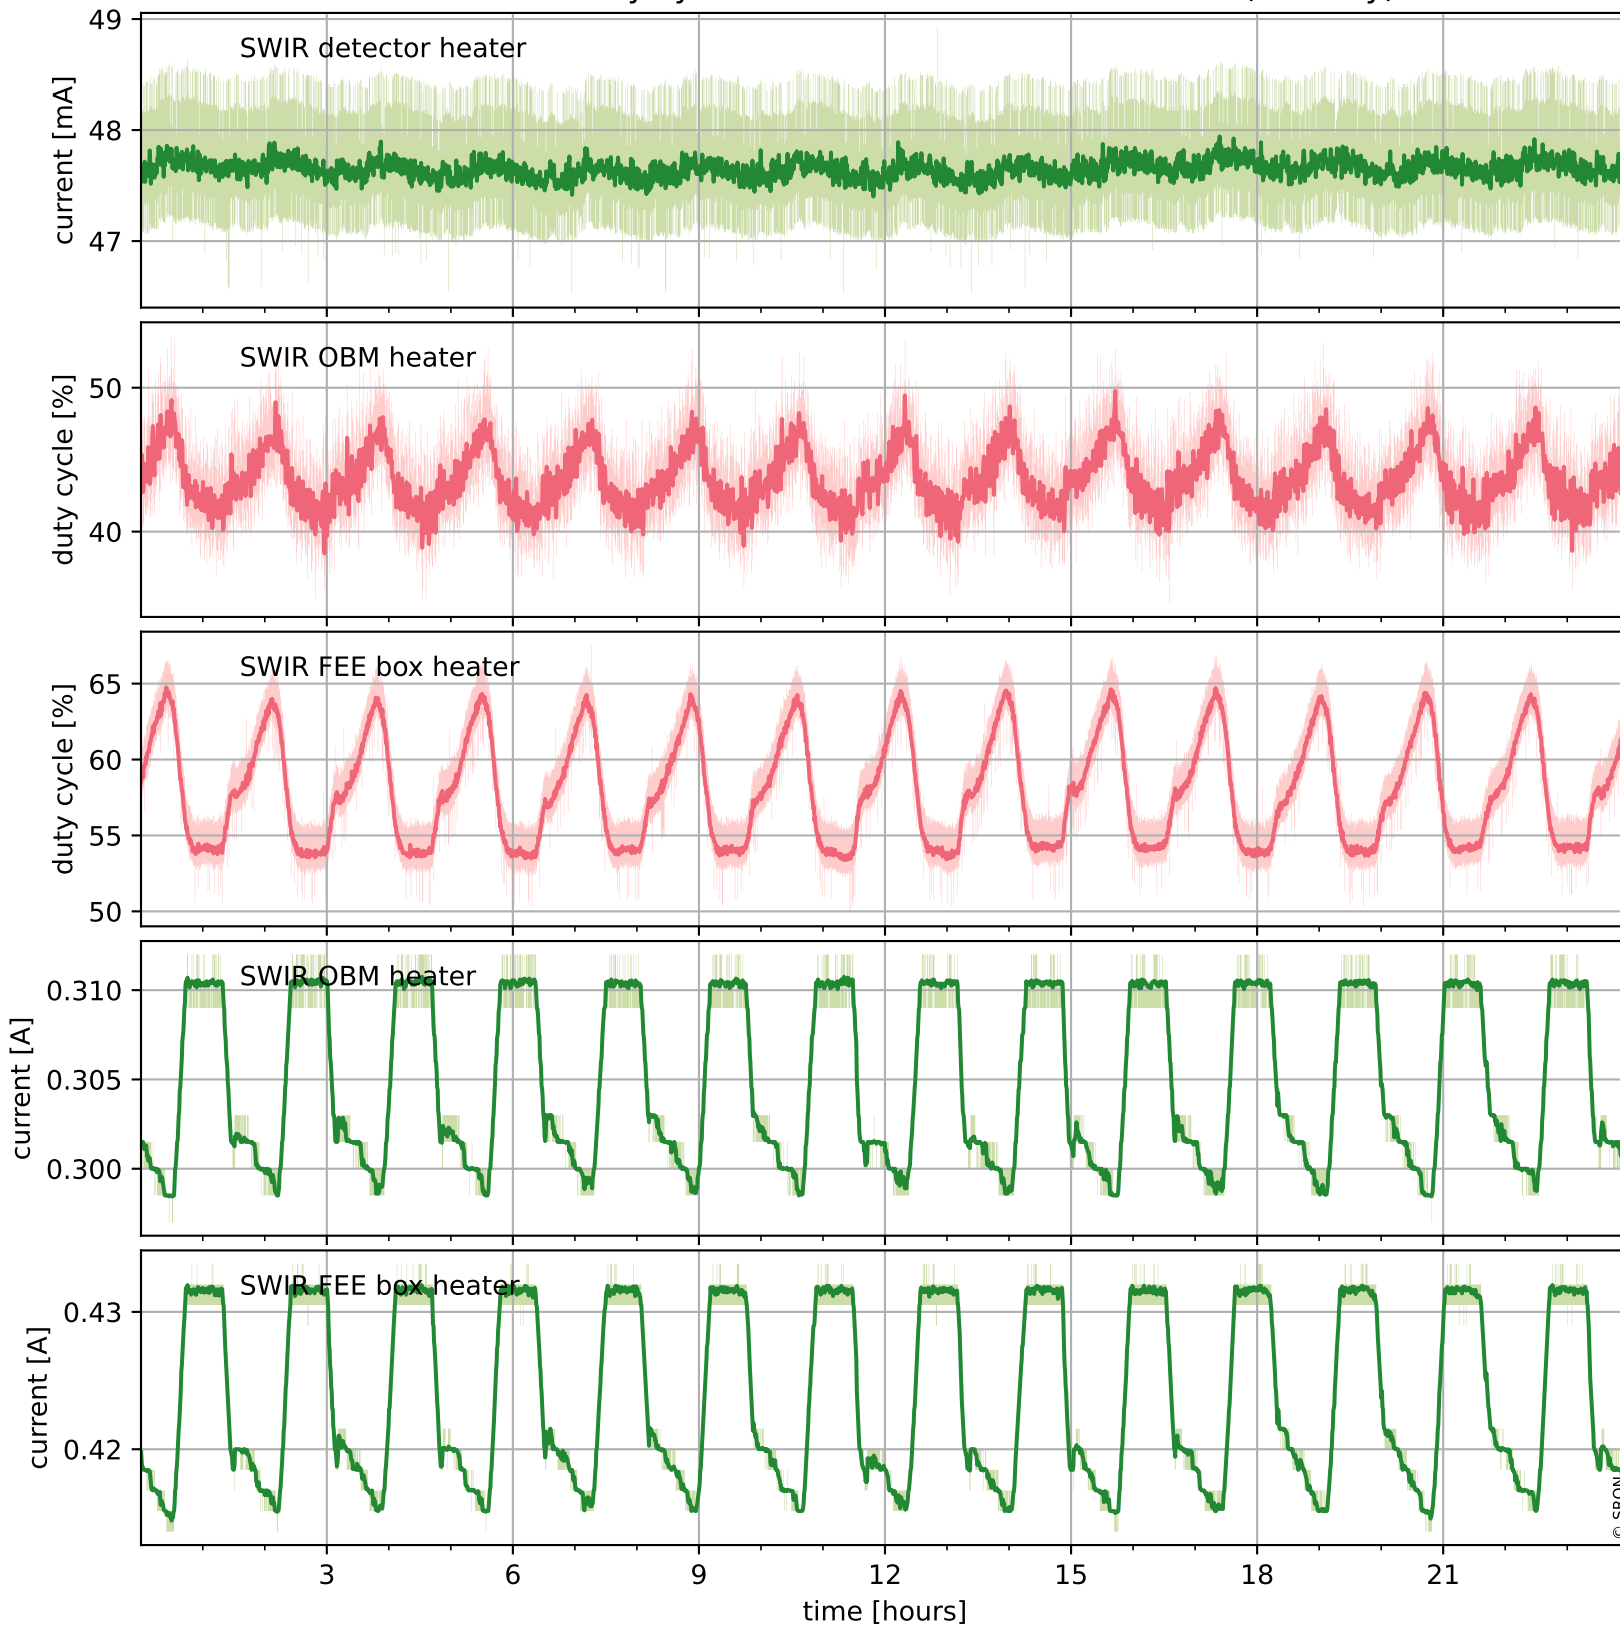

Tropomi SWIR housekeeping data

orbits : [12508, 12522]
coverage : 2020-03-13 / 2020-03-14
created : 2023-08-21T08:56:17

Temperature of sensors relevant for SWIR (one day)

Tropomi SWIR housekeeping data

orbits : [12038, 12522]
coverage : 2020-02-08 / 2020-03-14
created : 2023-08-21T08:56:17

Temperature of sensors relevant for SWIR (last month)

Tropomi SWIR housekeeping data

orbits : [12508, 12522]
coverage : 2020-03-13 / 2020-03-14
created : 2023-08-21T08:56:18

Current and duty cycle of 3 heaters relevant for SWIR (one day)

Tropomi SWIR housekeeping data

orbits : [12038, 12522]
coverage : 2020-02-08 / 2020-03-14
created : 2023-08-21T08:56:18

Current and duty cycle of 3 heaters relevant for SWIR (last month)

Tropomi SWIR housekeeping data

orbits : [12508, 12522]
coverage : 2020-03-13 / 2020-03-14
created : 2023-08-21T08:56:18

Temperature of sensors at the SWIR front-end electronics (one day)

Tropomi SWIR housekeeping data

orbits : [12038, 12522]
coverage : 2020-02-08 / 2020-03-14
created : 2023-08-21T08:56:19