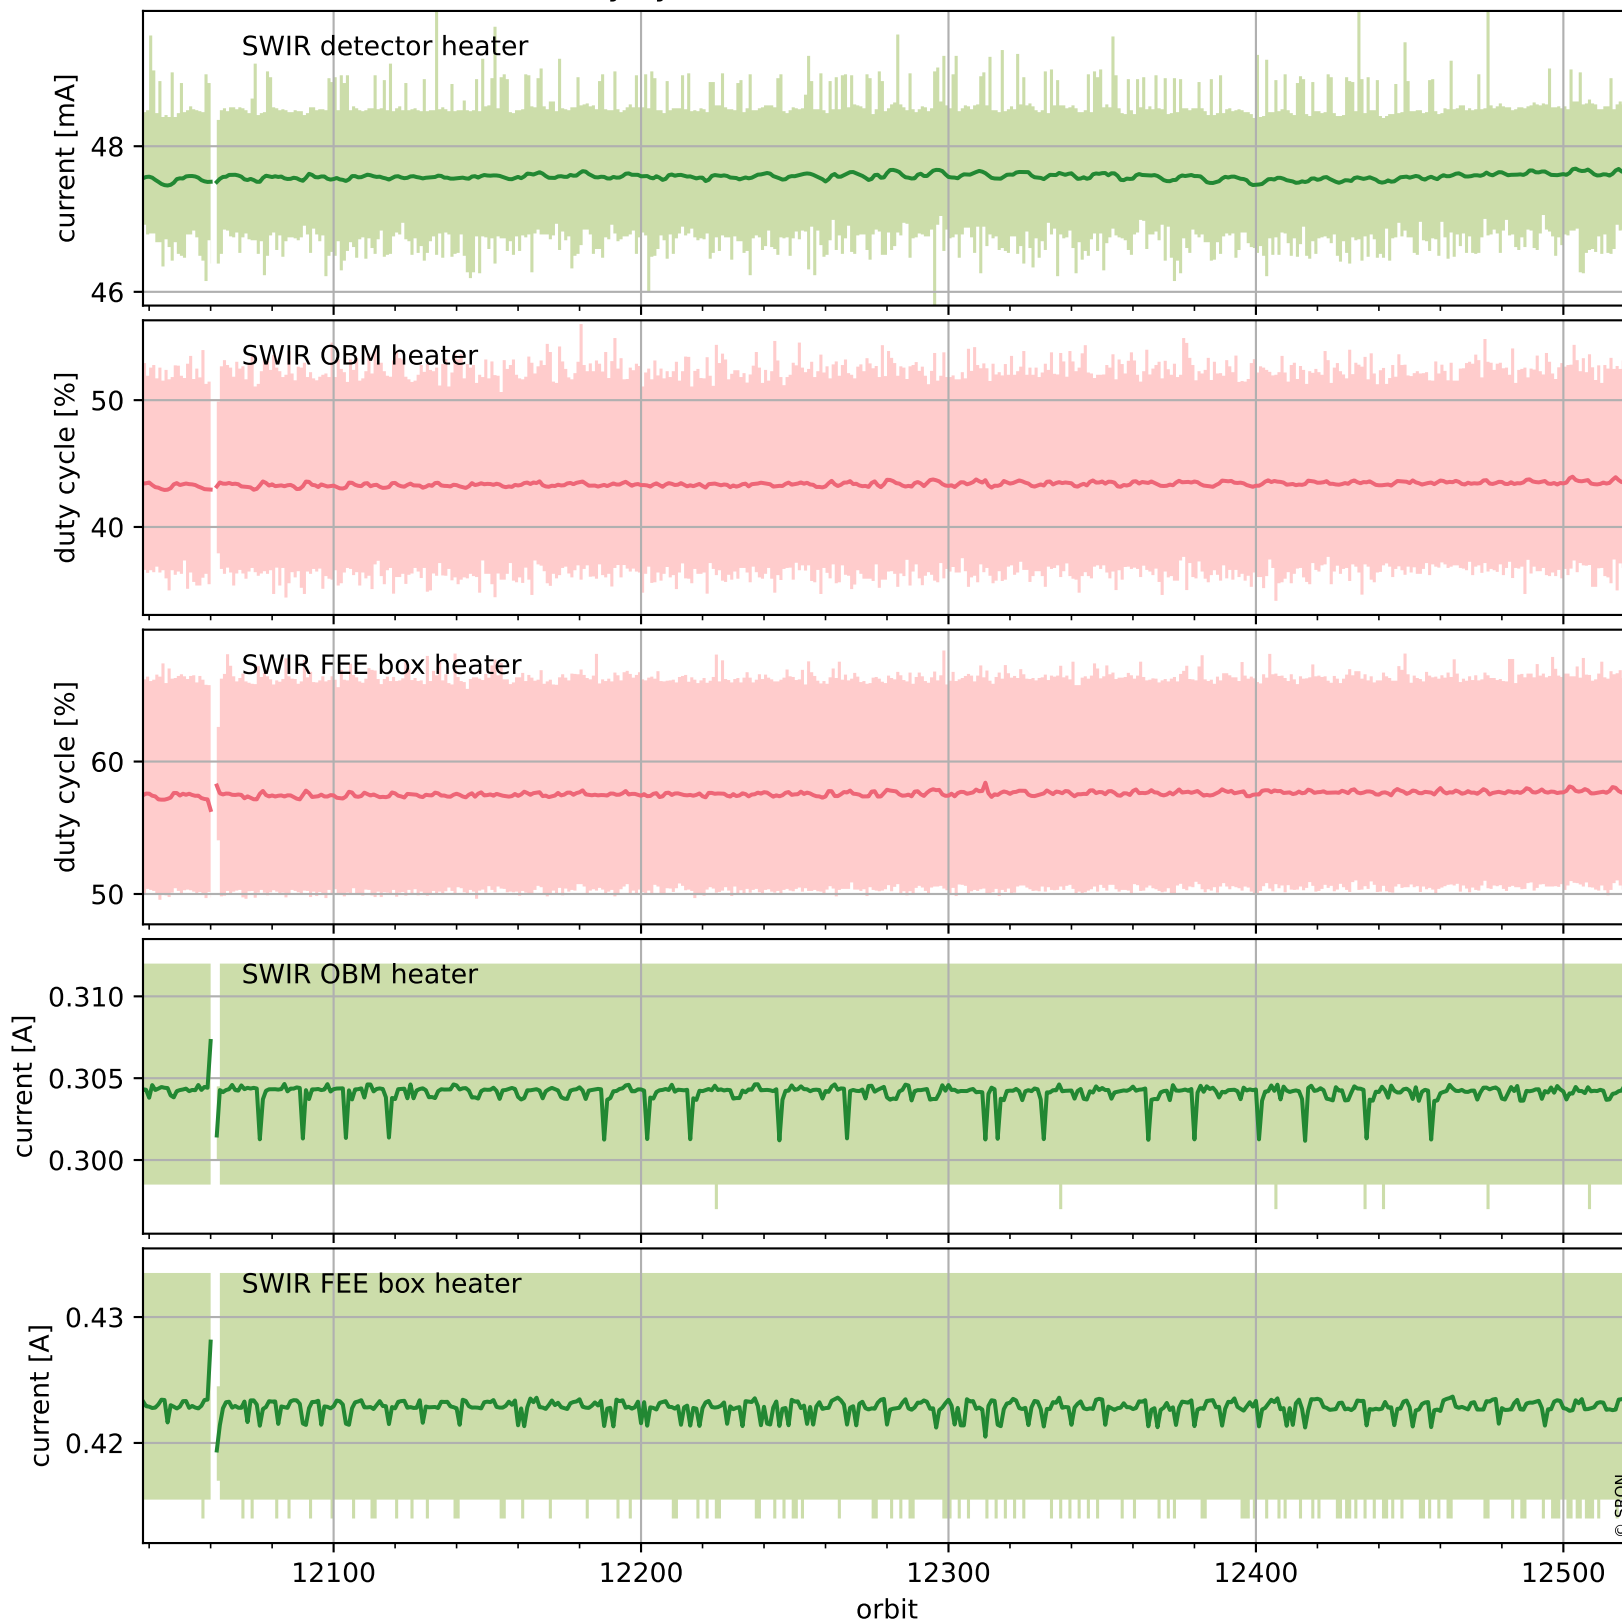

Tropomi SWIR housekeeping data

orbits : [12508, 12522]
coverage : 2020-03-13 / 2020-03-14
created : 2023-08-21T08:56:17

Temperature of sensors relevant for SWIR (one day)

Tropomi SWIR housekeeping data

orbits : [12038, 12522]
coverage : 2020-02-08 / 2020-03-14
created : 2023-08-21T08:56:17

Temperature of sensors relevant for SWIR (last month)

Tropomi SWIR housekeeping data

orbits : [12508, 12522]
coverage : 2020-03-13 / 2020-03-14
created : 2023-08-21T08:56:18

Current and duty cycle of 3 heaters relevant for SWIR (one day)

Tropomi SWIR housekeeping data

orbits : [12038, 12522]
coverage : 2020-02-08 / 2020-03-14
created : 2023-08-21T08:56:18

Current and duty cycle of 3 heaters relevant for SWIR (last month)

Tropomi SWIR housekeeping data

orbits : [12508, 12522]
coverage : 2020-03-13 / 2020-03-14
created : 2023-08-21T08:56:18

Temperature of sensors at the SWIR front-end electronics (one day)

Tropomi SWIR housekeeping data

orbits : [12038, 12522]
coverage : 2020-02-08 / 2020-03-14
created : 2023-08-21T08:56:19