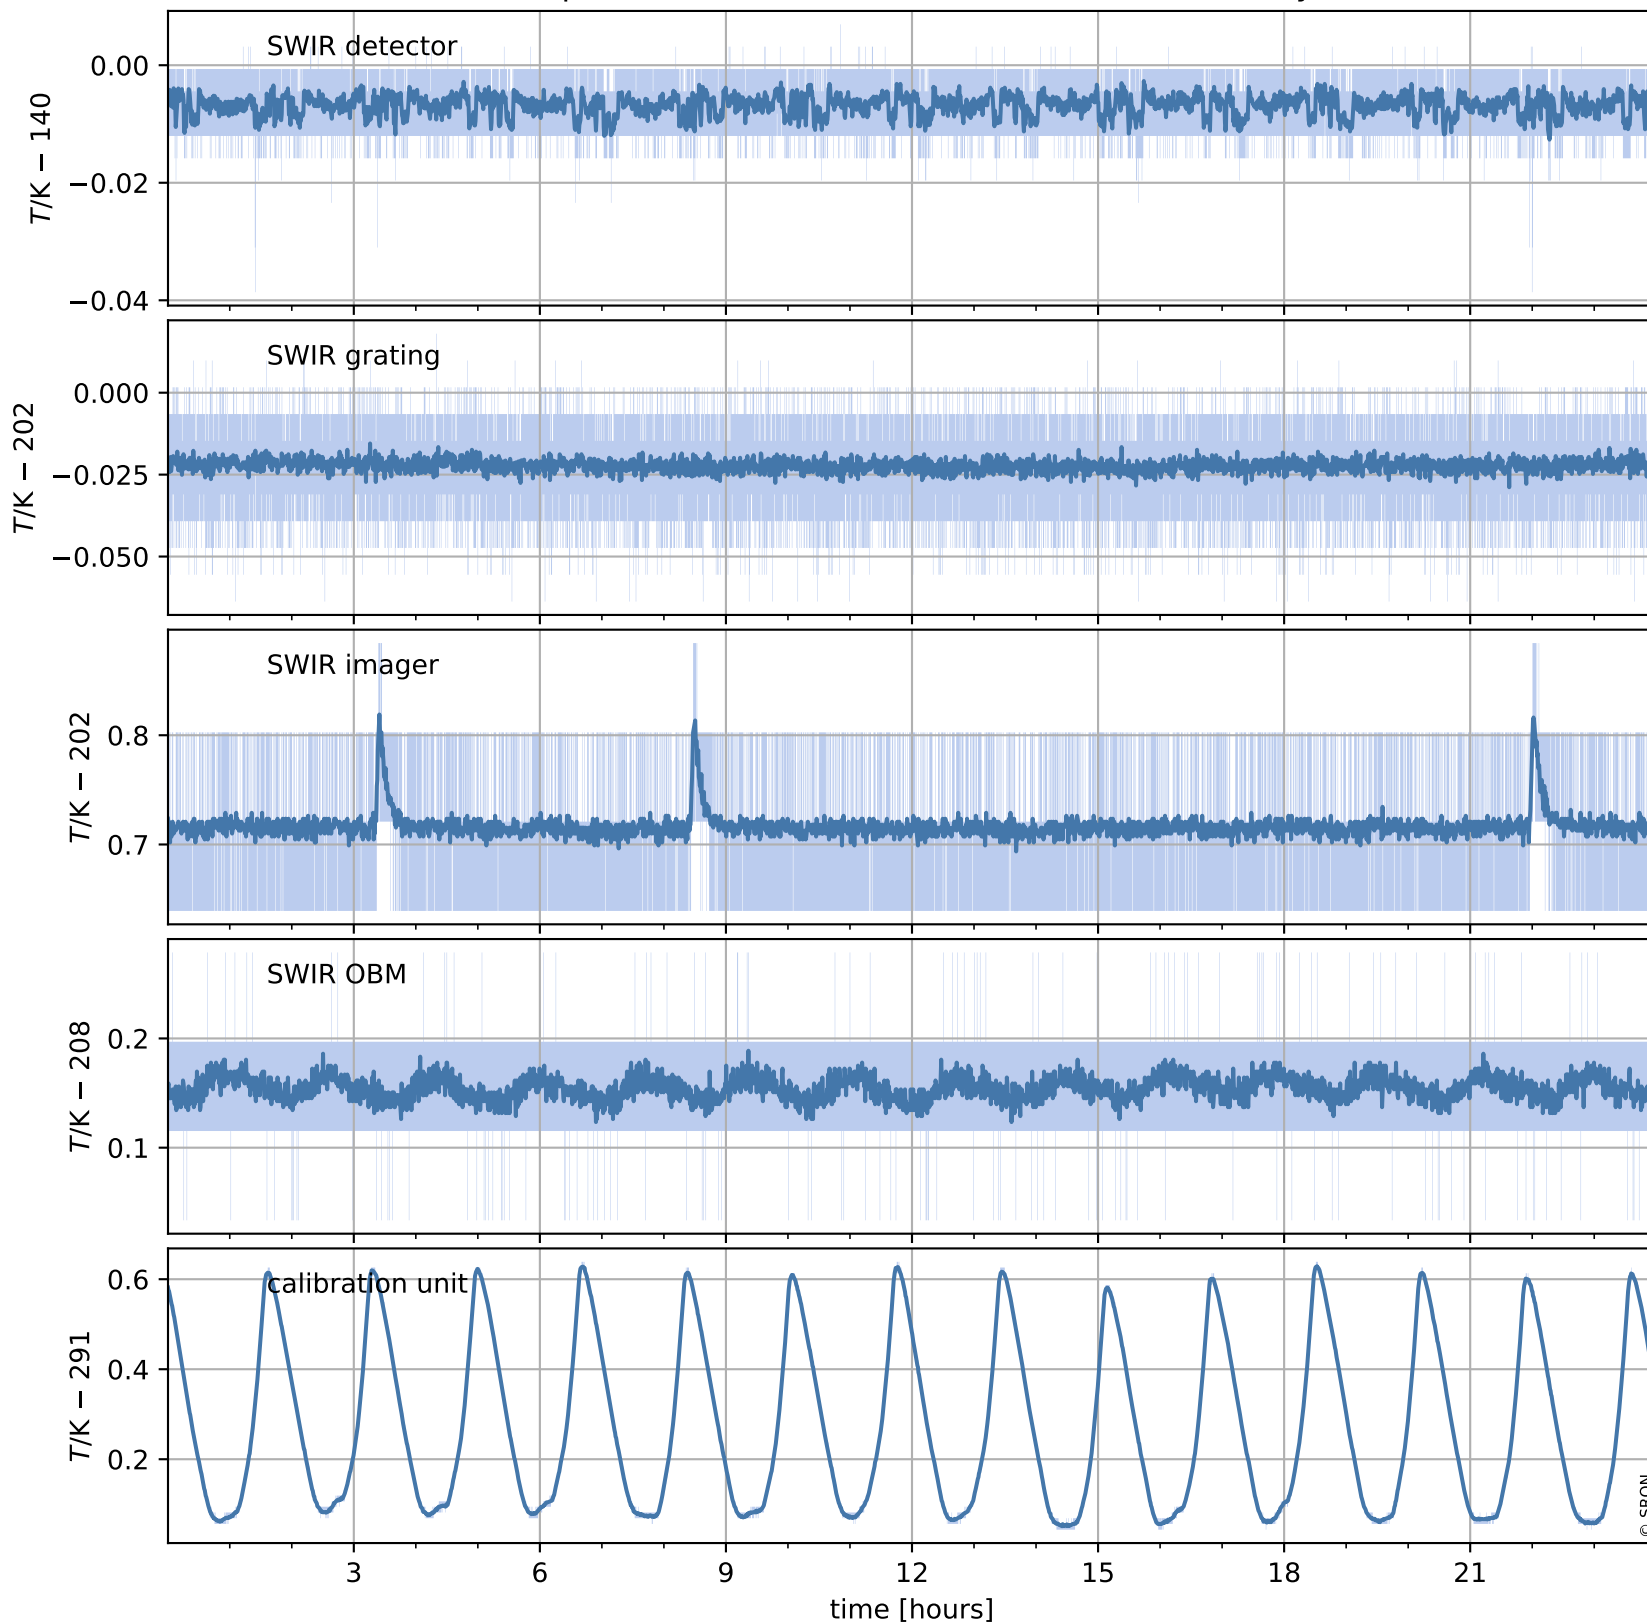

Tropomi SWIR housekeeping data

orbits : [12508, 12522]
coverage : 2020-03-13 / 2020-03-14
created : 2023-08-21T08:56:17

Temperature of sensors relevant for SWIR (one day)

Tropomi SWIR housekeeping data

orbits : [12038, 12522]
coverage : 2020-02-08 / 2020-03-14
created : 2023-08-21T08:56:17

Temperature of sensors relevant for SWIR (last month)

Tropomi SWIR housekeeping data

orbits : [12508, 12522]
coverage : 2020-03-13 / 2020-03-14
created : 2023-08-21T08:56:18

Current and duty cycle of 3 heaters relevant for SWIR (one day)

Tropomi SWIR housekeeping data

orbits : [12038, 12522]
coverage : 2020-02-08 / 2020-03-14
created : 2023-08-21T08:56:18

Current and duty cycle of 3 heaters relevant for SWIR (last month)

Tropomi SWIR housekeeping data

orbits : [12508, 12522]
coverage : 2020-03-13 / 2020-03-14
created : 2023-08-21T08:56:18

Temperature of sensors at the SWIR front-end electronics (one day)

Tropomi SWIR housekeeping data

orbits : [12038, 12522]
coverage : 2020-02-08 / 2020-03-14
created : 2023-08-21T08:56:19