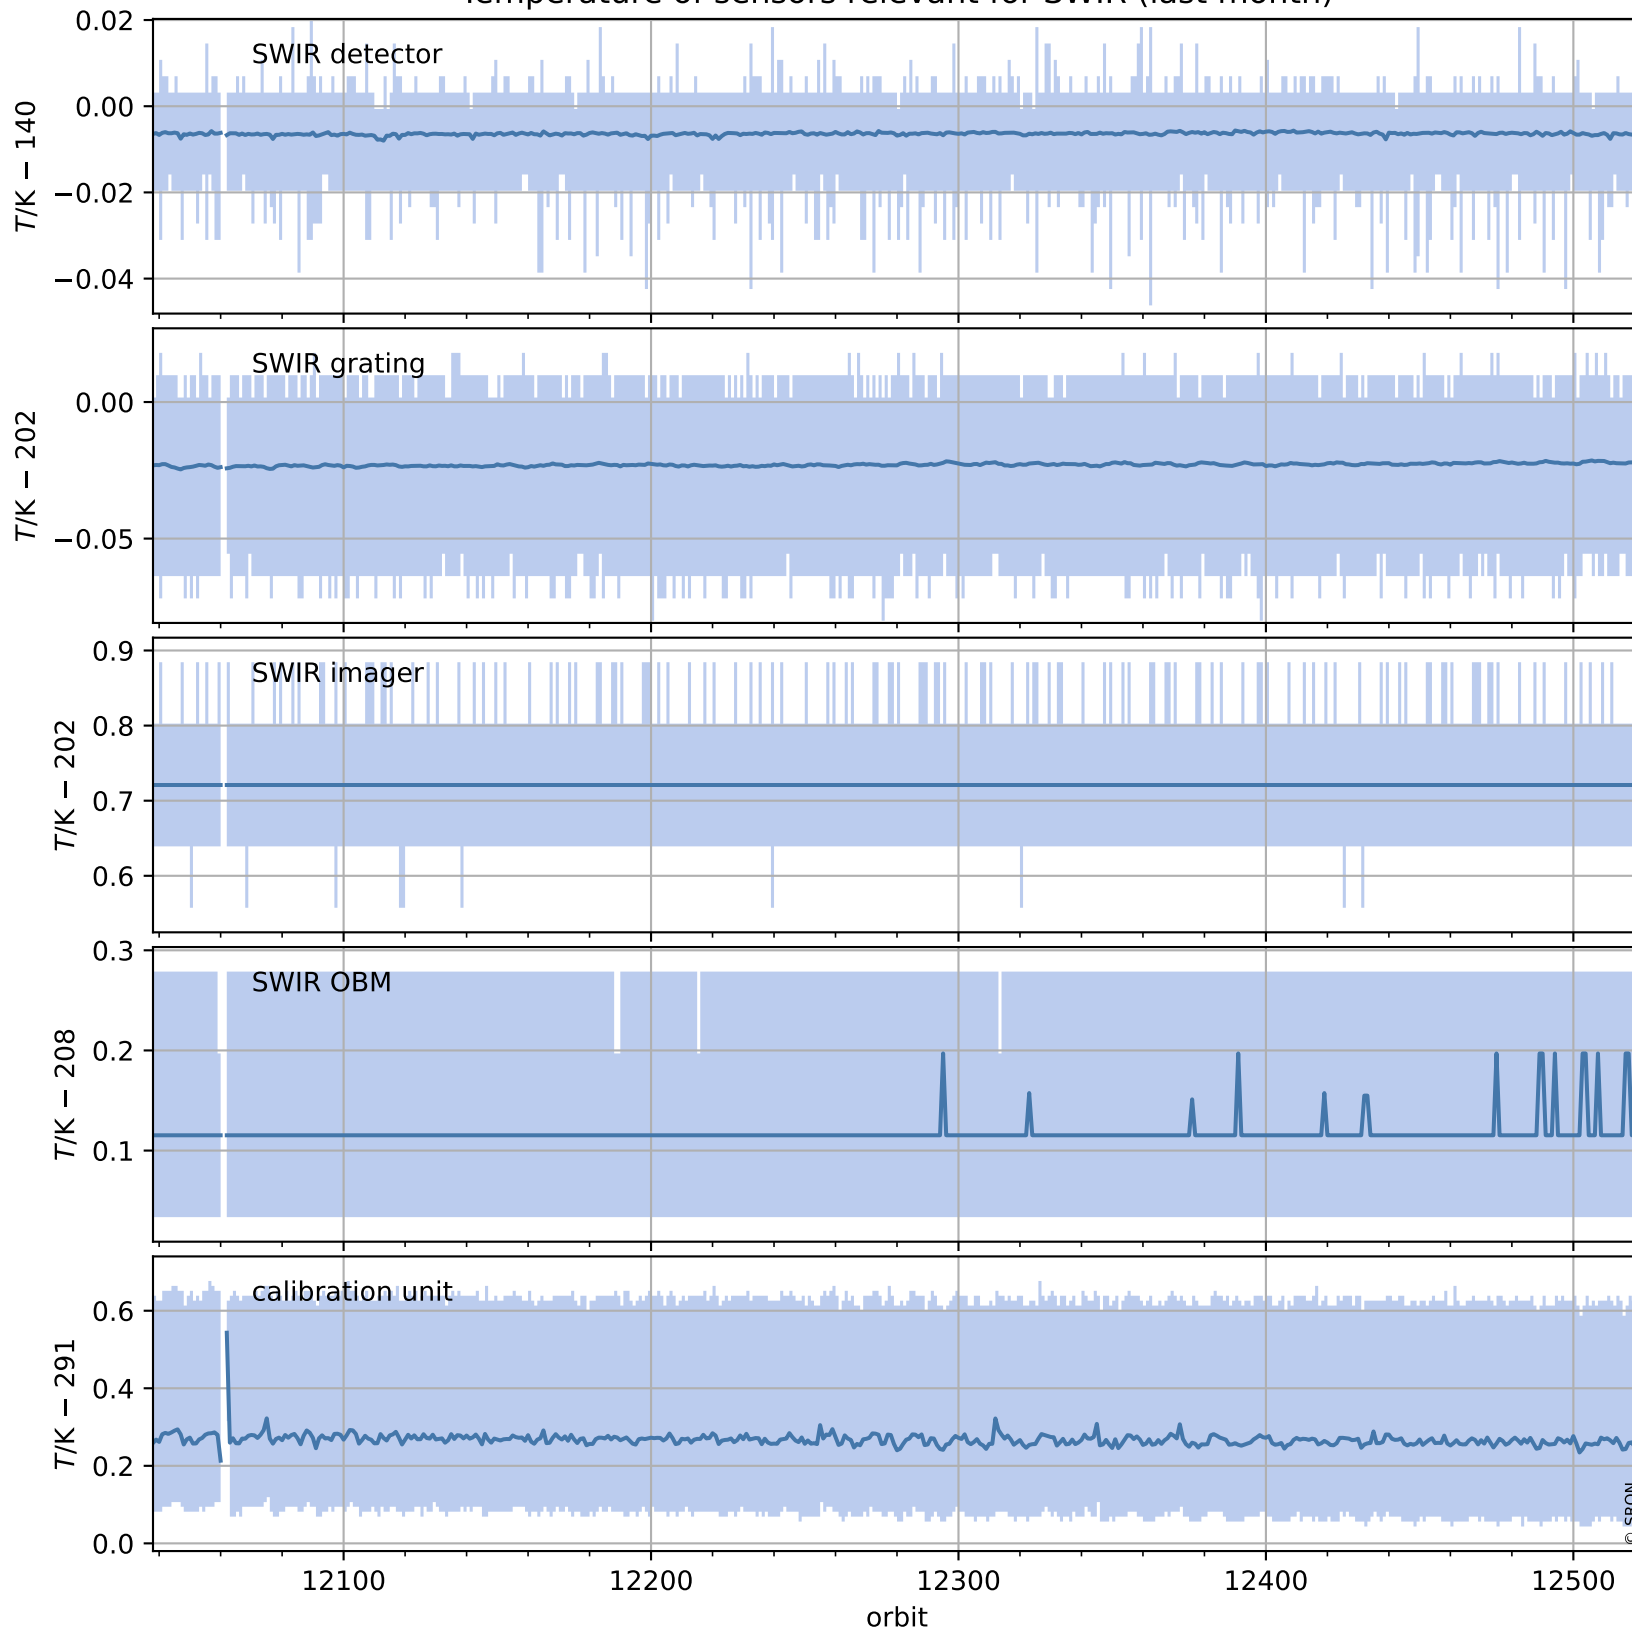

Tropomi SWIR housekeeping data

orbits : [12508, 12522]
coverage : 2020-03-13 / 2020-03-14
created : 2023-08-21T08:56:17

Temperature of sensors relevant for SWIR (one day)

Tropomi SWIR housekeeping data

orbits : [12038, 12522]
coverage : 2020-02-08 / 2020-03-14
created : 2023-08-21T08:56:17

Temperature of sensors relevant for SWIR (last month)

Tropomi SWIR housekeeping data

orbits : [12508, 12522]
coverage : 2020-03-13 / 2020-03-14
created : 2023-08-21T08:56:18

Current and duty cycle of 3 heaters relevant for SWIR (one day)

Tropomi SWIR housekeeping data

orbits : [12038, 12522]
coverage : 2020-02-08 / 2020-03-14
created : 2023-08-21T08:56:18

Current and duty cycle of 3 heaters relevant for SWIR (last month)

Tropomi SWIR housekeeping data

orbits : [12508, 12522]
coverage : 2020-03-13 / 2020-03-14
created : 2023-08-21T08:56:18

Temperature of sensors at the SWIR front-end electronics (one day)

Tropomi SWIR housekeeping data

orbits : [12038, 12522]
coverage : 2020-02-08 / 2020-03-14
created : 2023-08-21T08:56:19