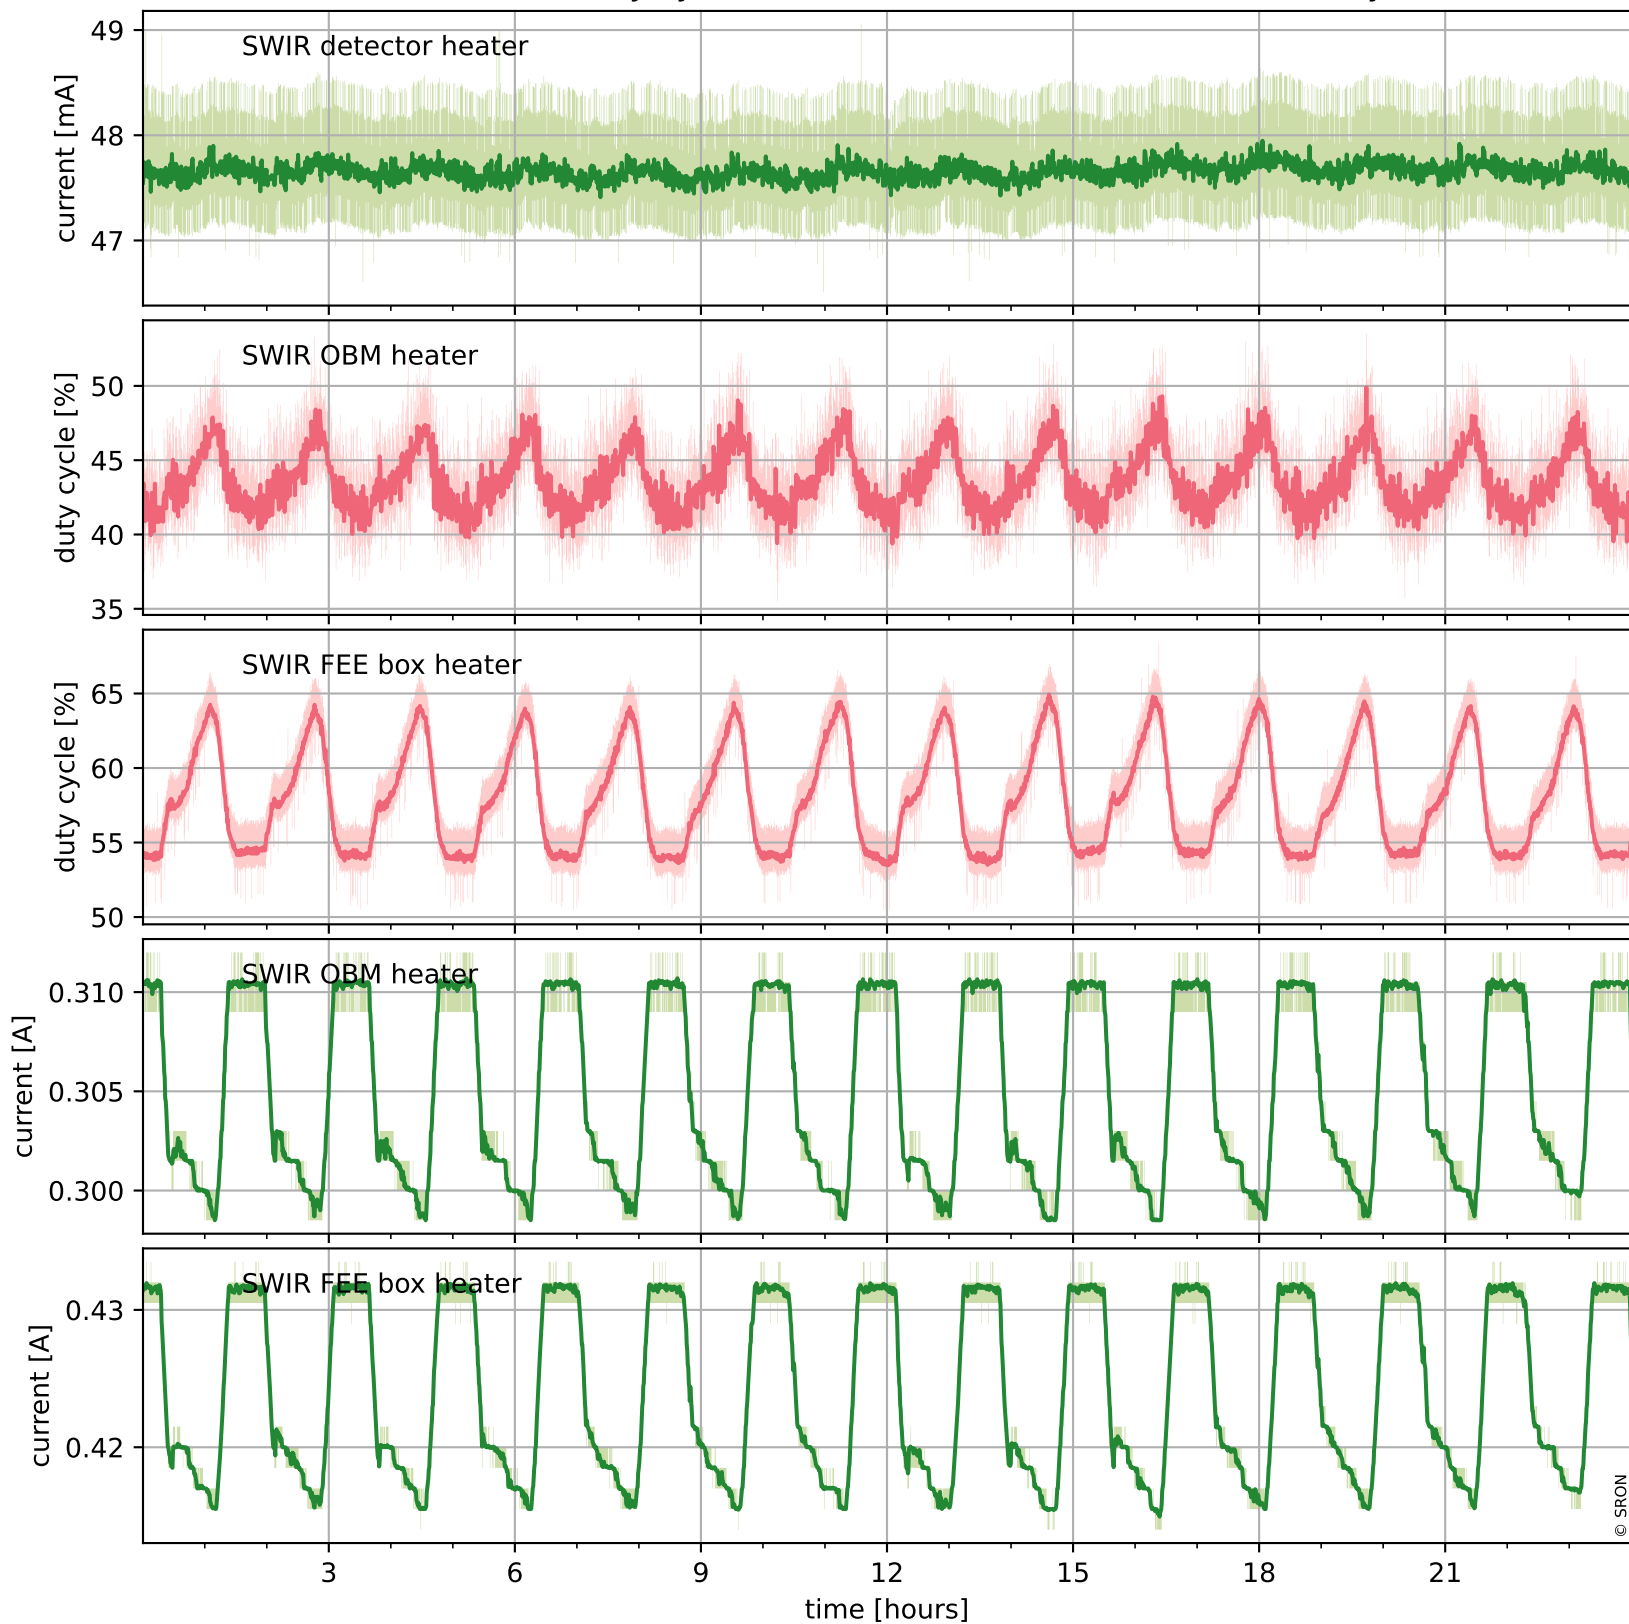

Tropomi SWIR housekeeping data

orbits : [12707, 12720]
coverage : 2020-03-27 / 2020-03-28
created : 2023-08-21T08:56:50

Current and duty cycle of 3 heaters relevant for SWIR (one day)