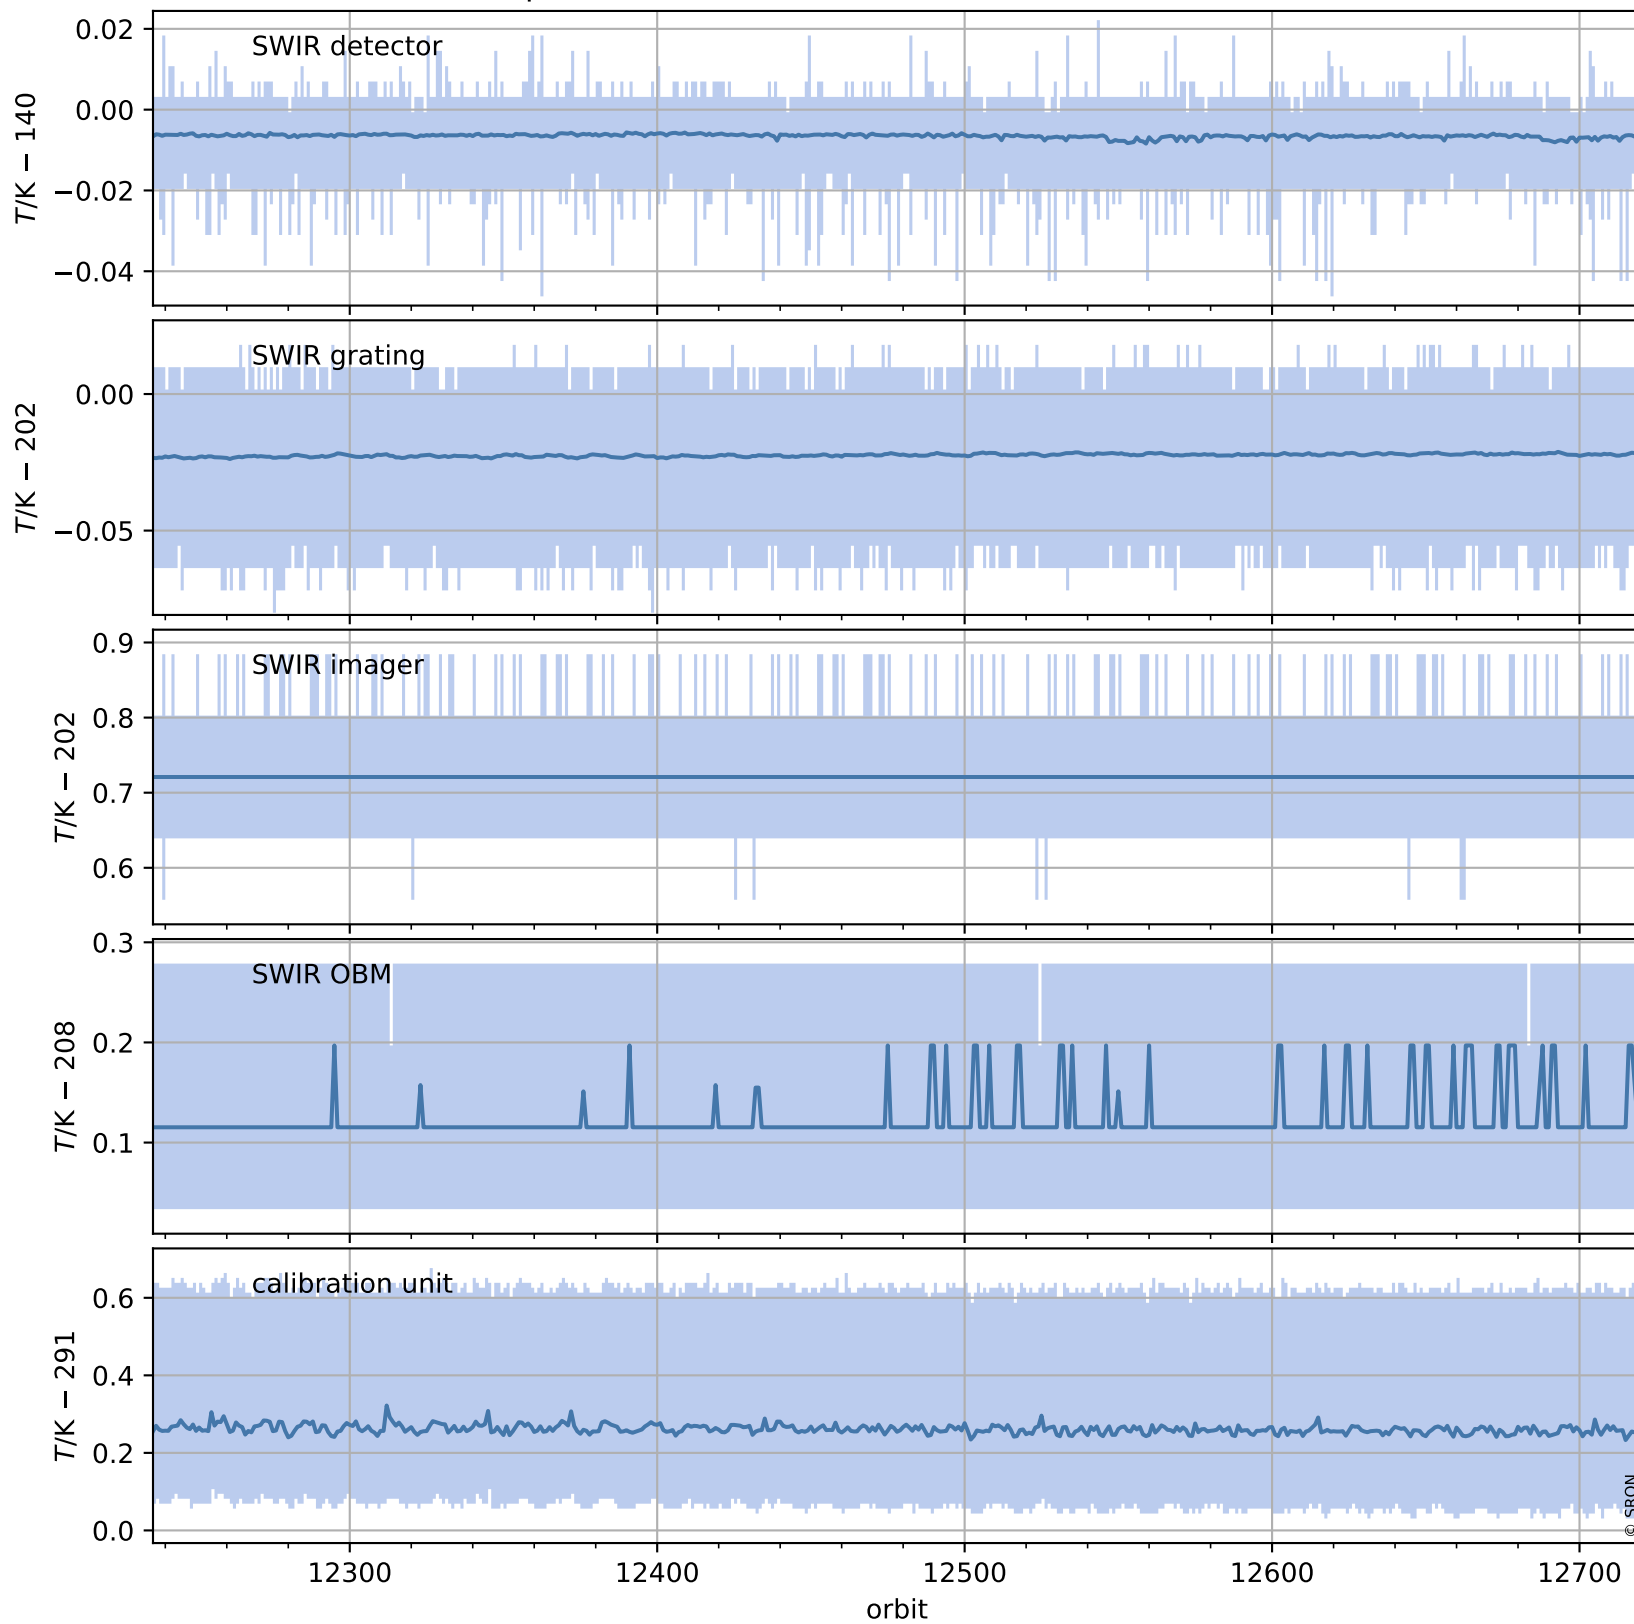

# Tropomi SWIR housekeeping data

orbits : [12707, 12720]  
coverage : 2020-03-27 / 2020-03-28  
created : 2023-08-21T08:56:49

## Temperature of sensors relevant for SWIR (one day)

# Tropomi SWIR housekeeping data

orbits : [12236, 12720]  
coverage : 2020-02-22 / 2020-03-28  
created : 2023-08-21T08:56:49

## Temperature of sensors relevant for SWIR (last month)