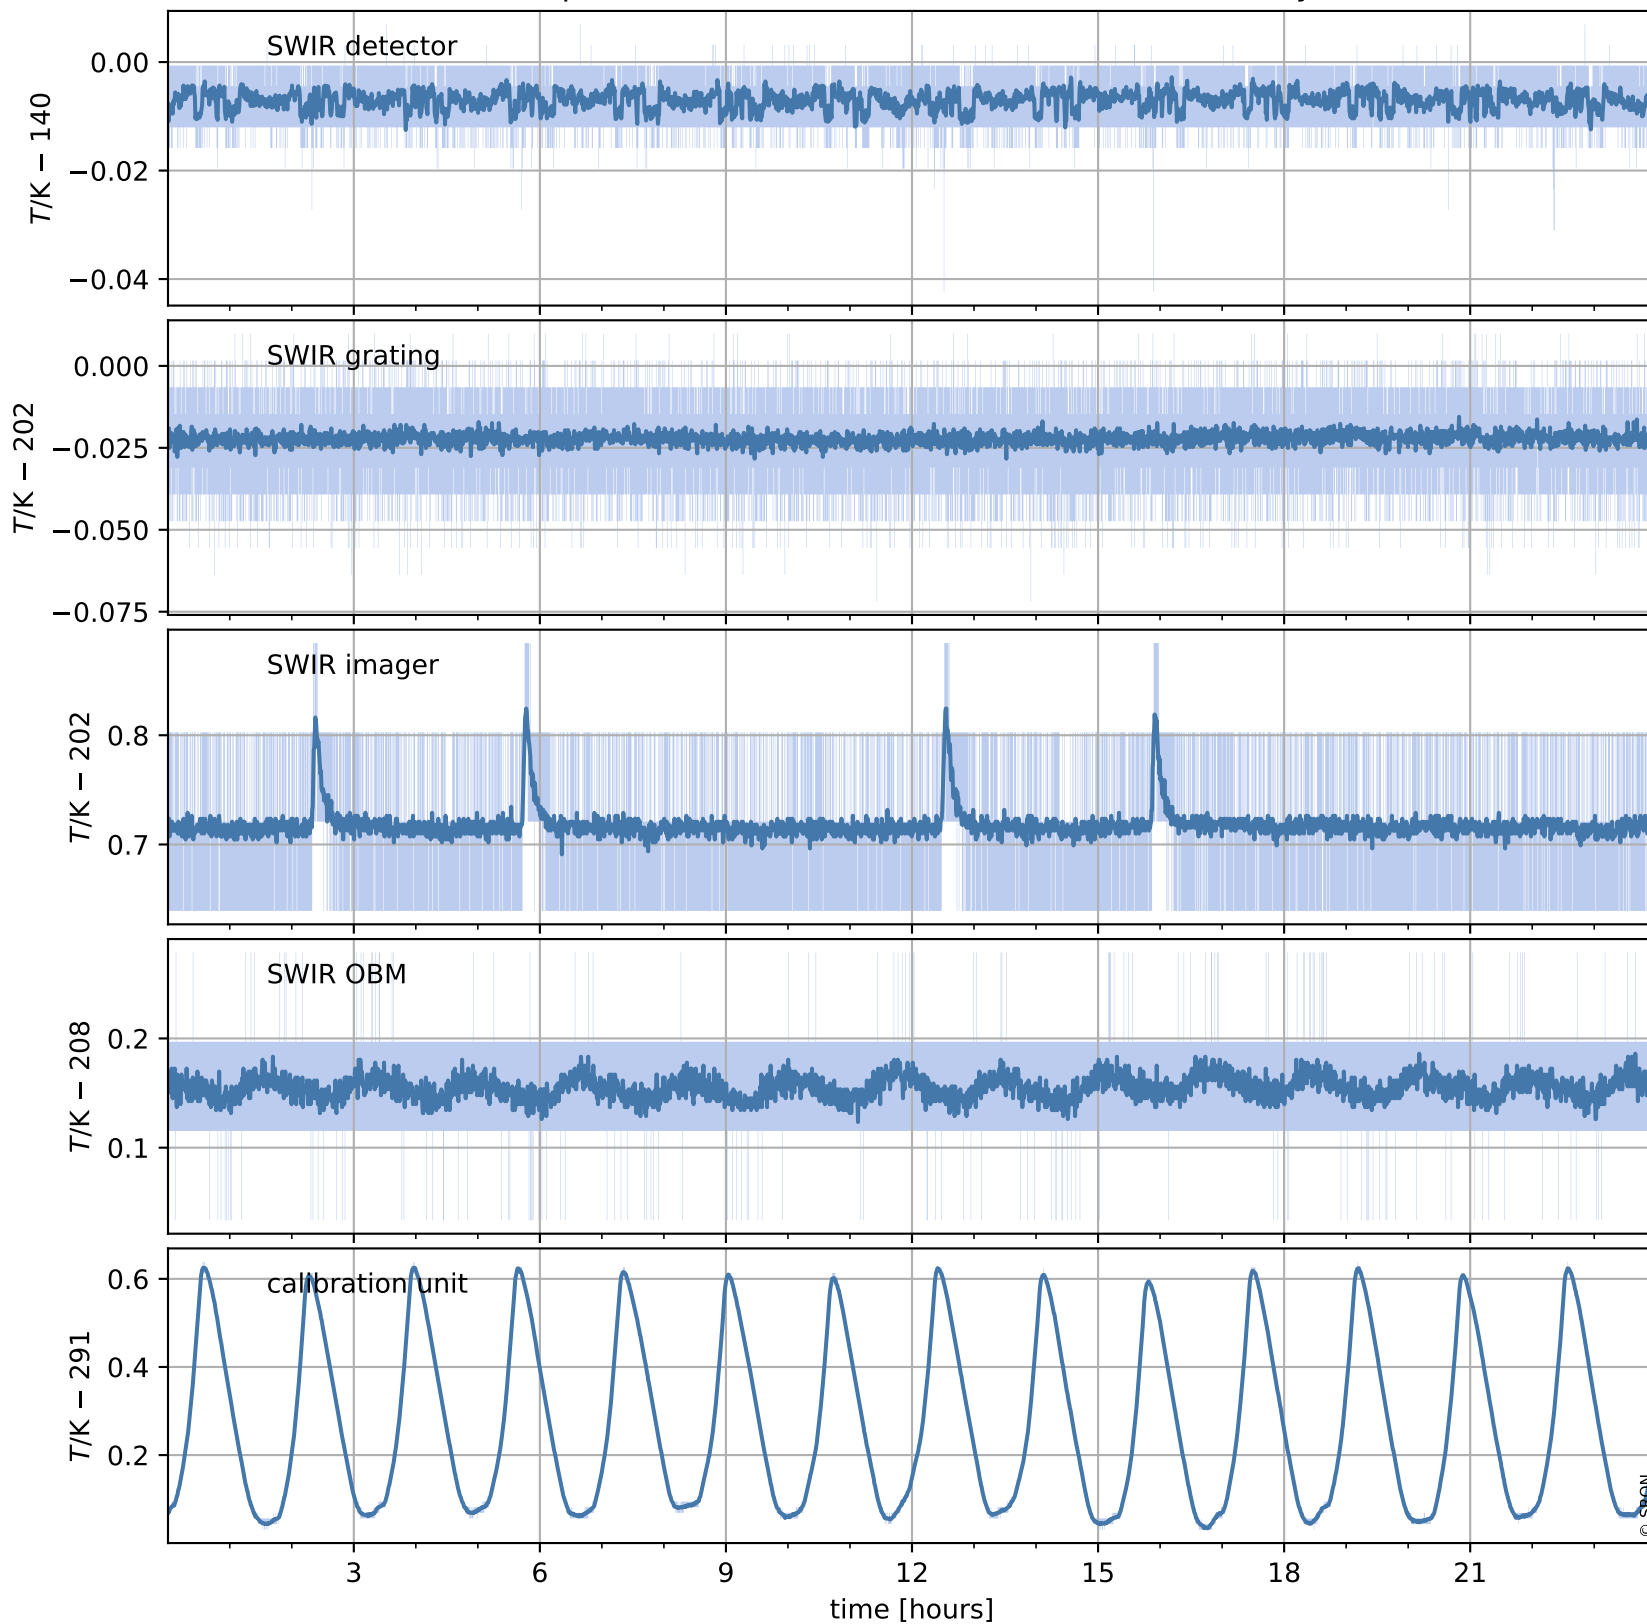

# Tropomi SWIR housekeeping data

orbits : [12707, 12720]  
coverage : 2020-03-27 / 2020-03-28  
created : 2023-08-21T08:56:49

## Temperature of sensors relevant for SWIR (one day)

## Temperature of sensors relevant for SWIR (last month)