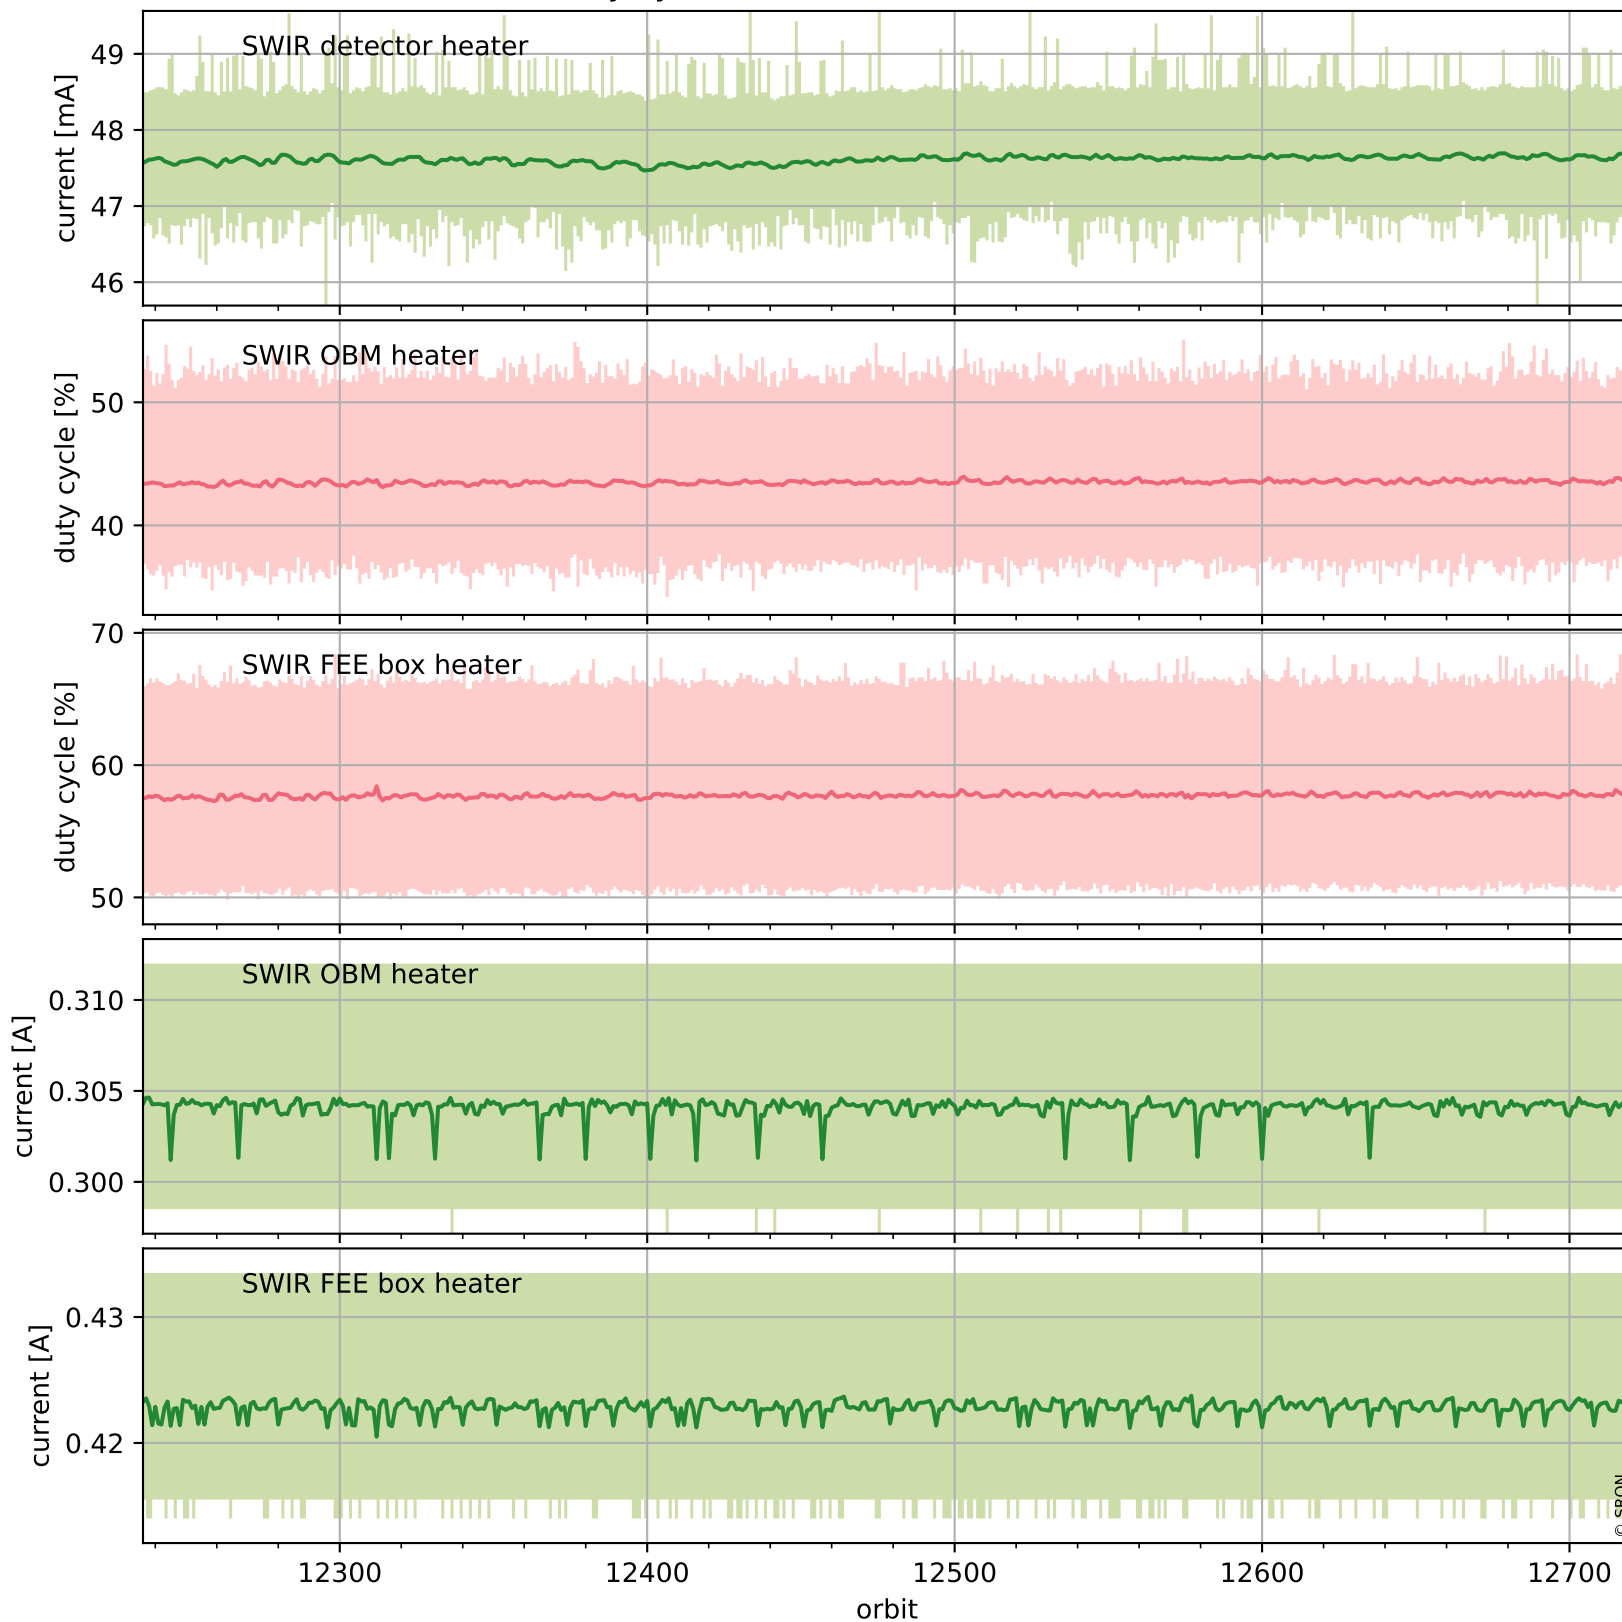

Tropomi SWIR housekeeping data

orbits : [12236, 12720]
coverage : 2020-02-22 / 2020-03-28
created : 2023-08-21T08:56:50

Current and duty cycle of 3 heaters relevant for SWIR (last month)