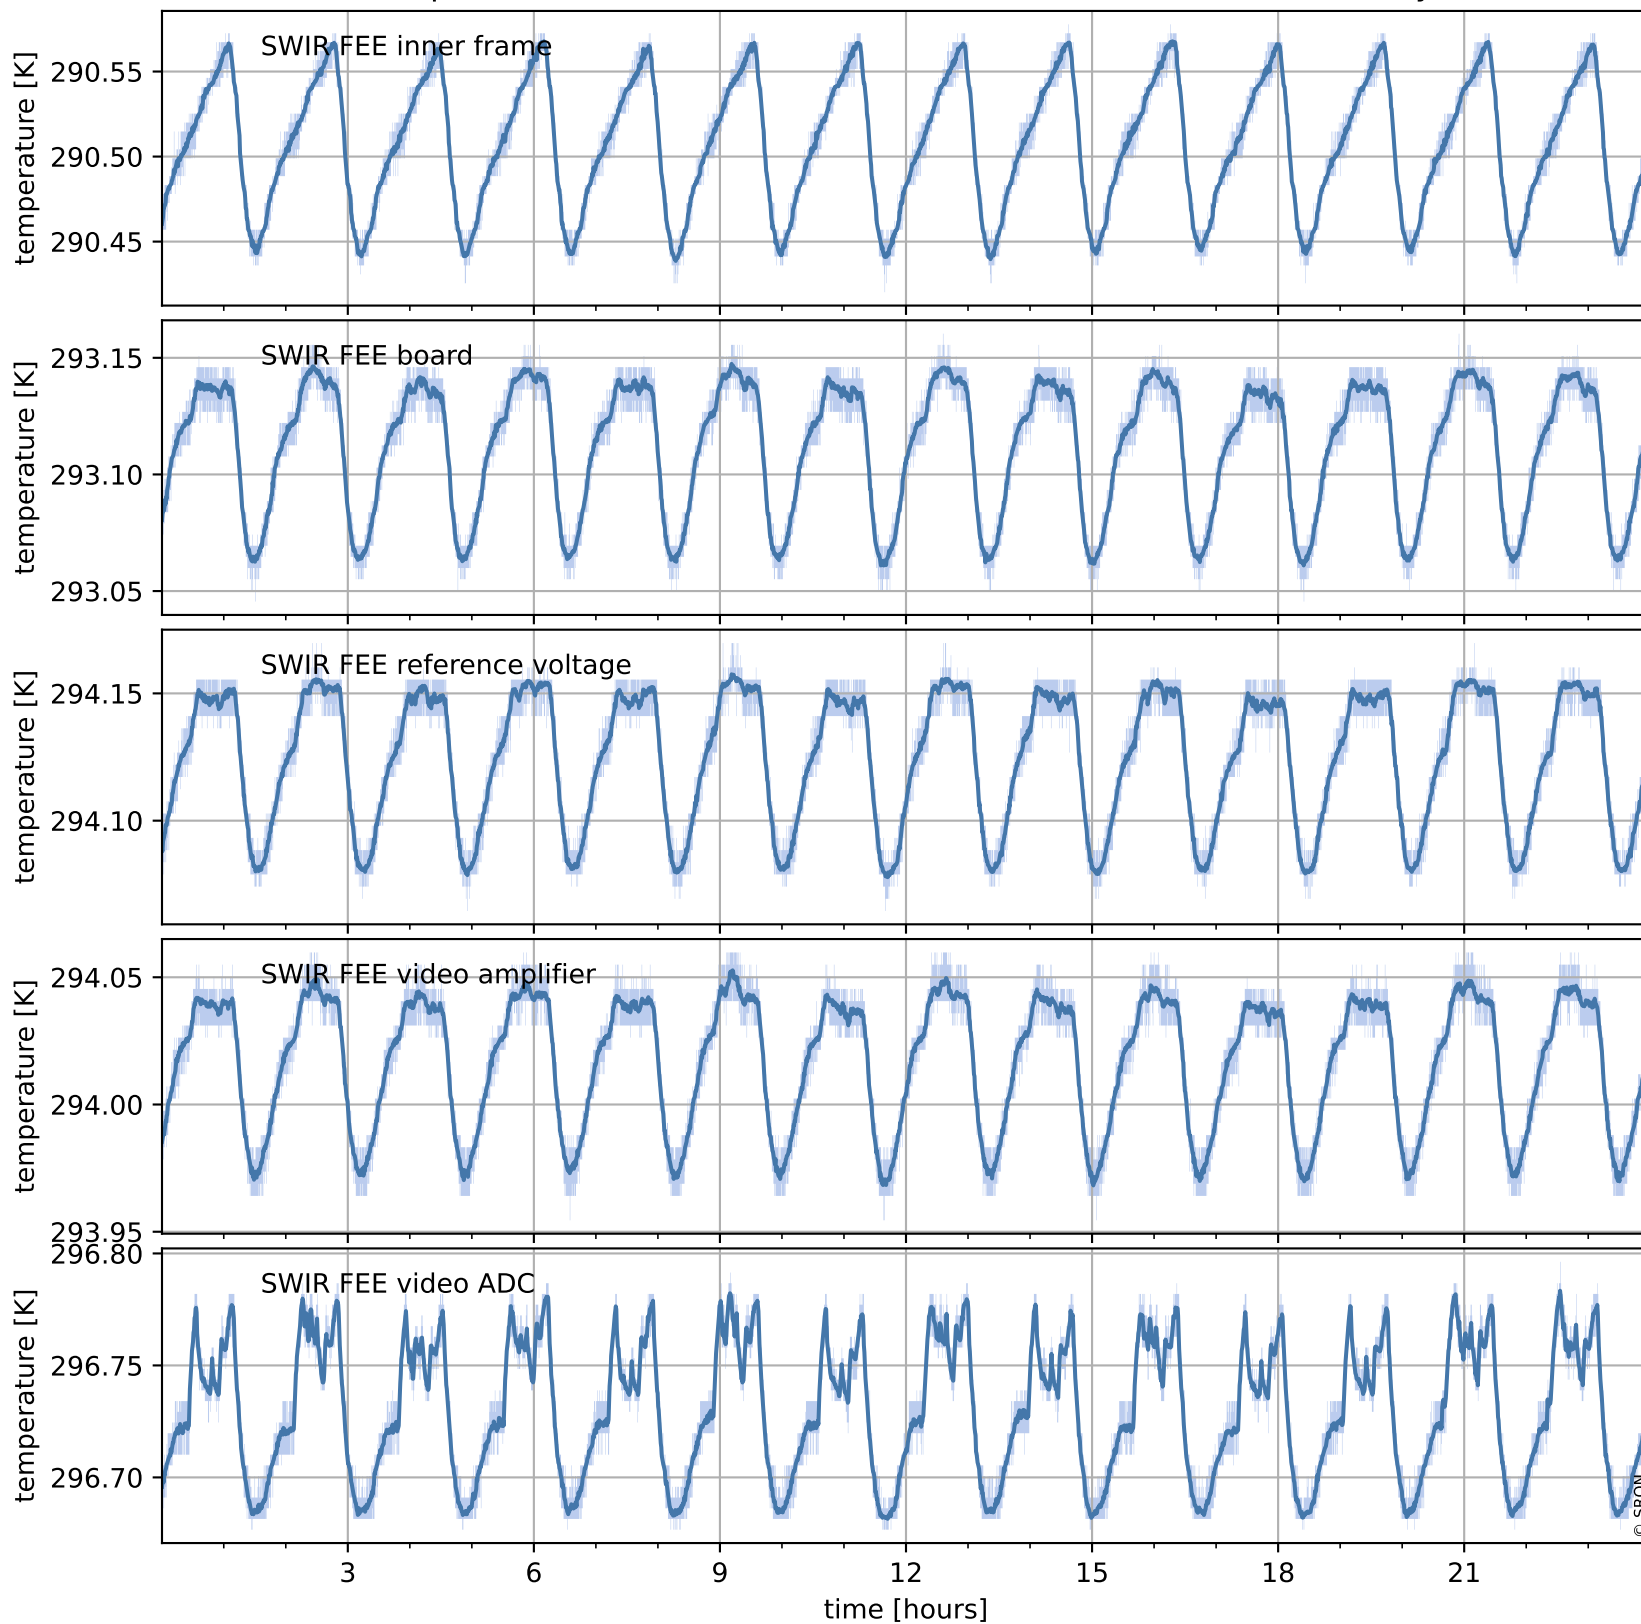

Tropomi SWIR housekeeping data

orbits : [12707, 12720]
coverage : 2020-03-27 / 2020-03-28
created : 2023-08-21T08:56:51

Temperature of sensors at the SWIR front-end electronics (one day)