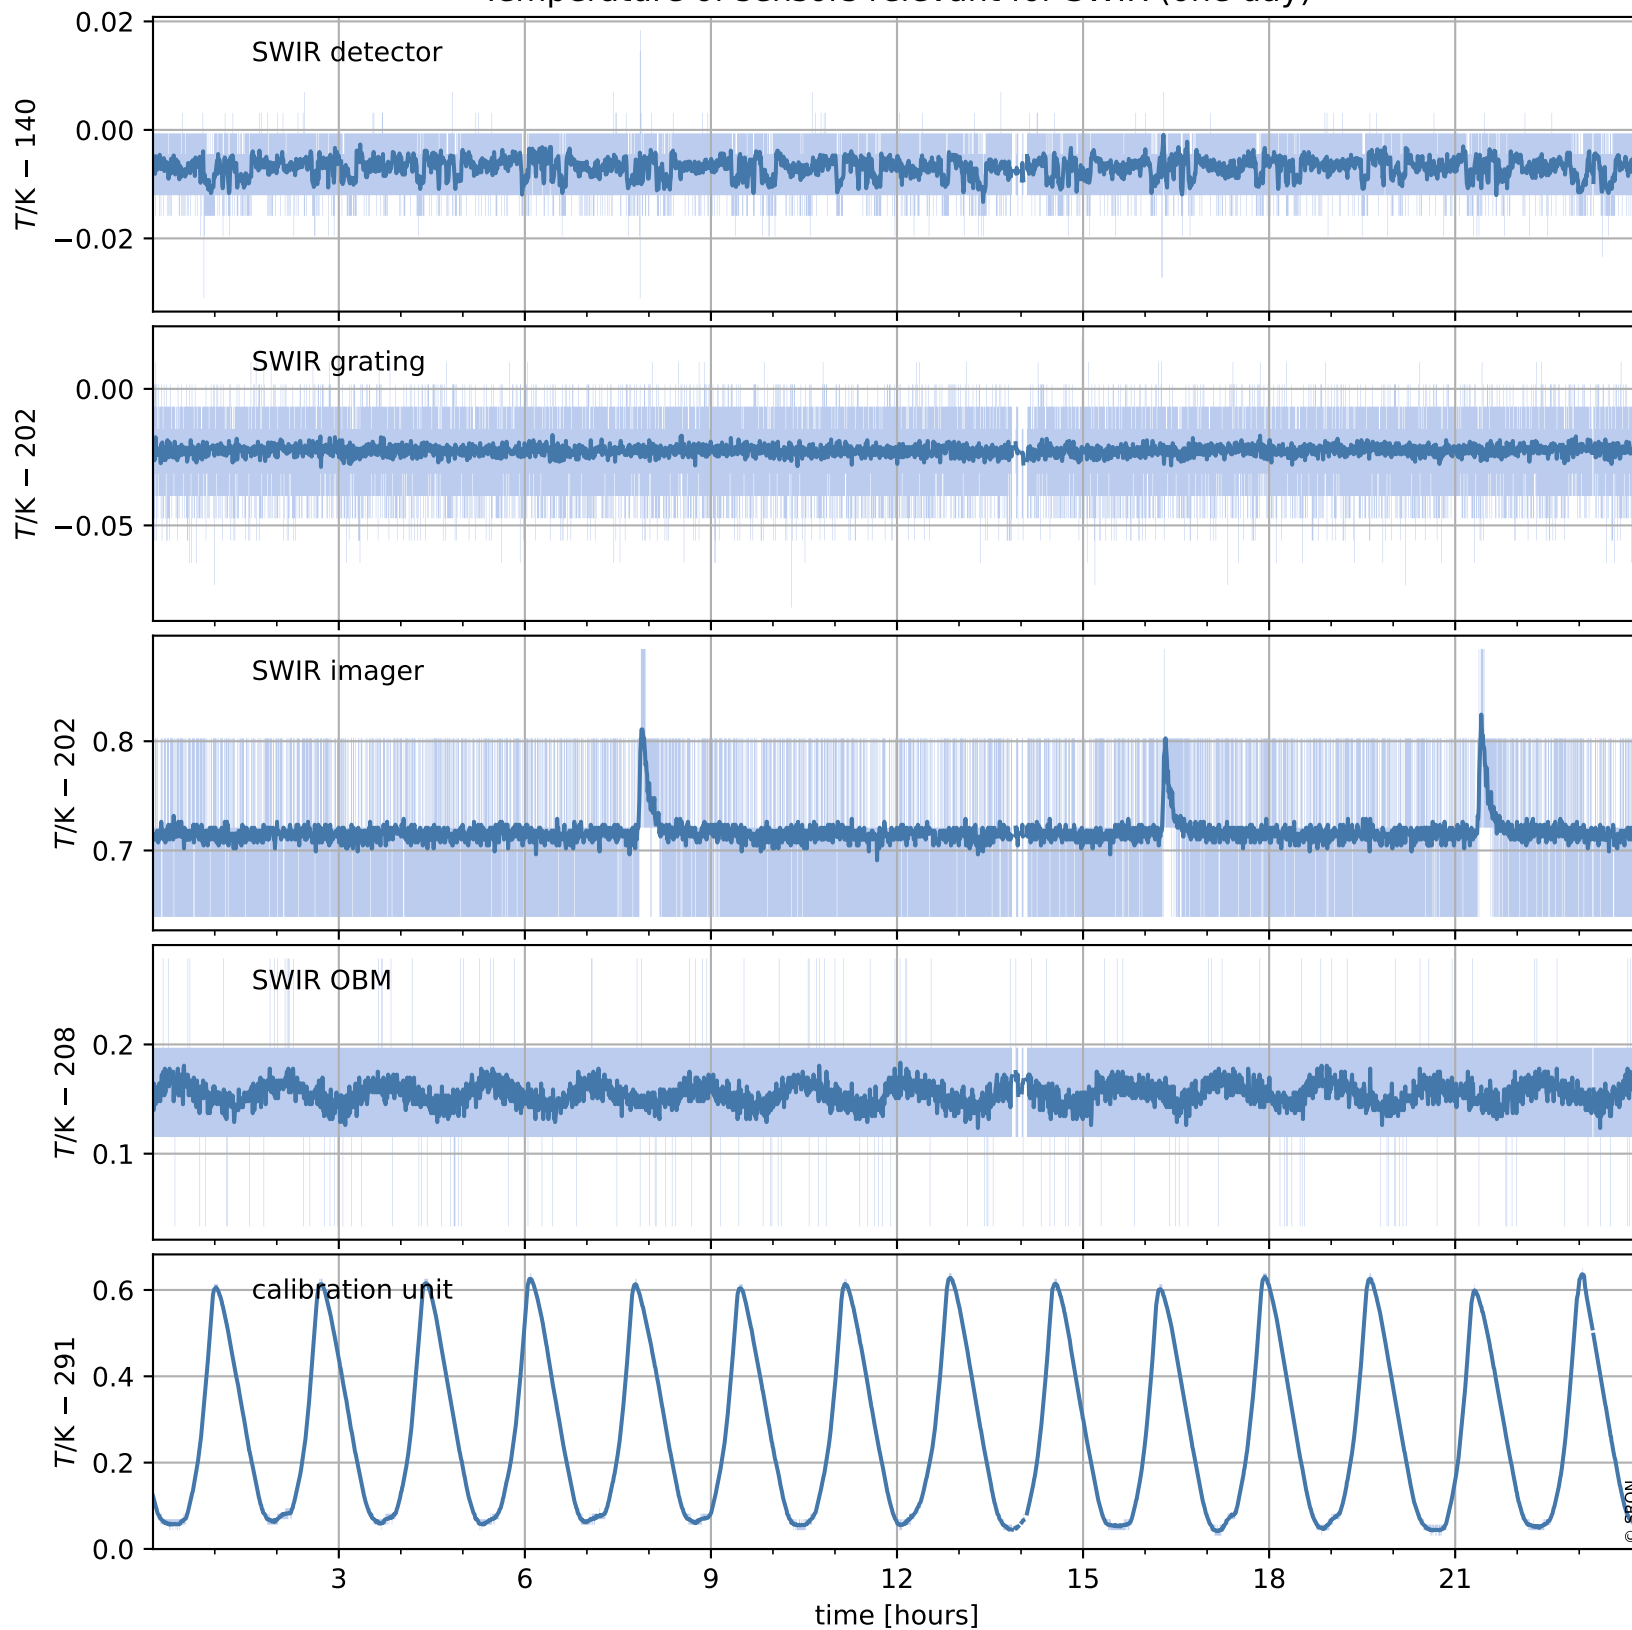

# Tropomi SWIR housekeeping data

orbits : [12764, 12777]  
coverage : 2020-03-31 / 2020-04-01  
created : 2023-08-21T08:56:58

## Temperature of sensors relevant for SWIR (one day)

## Temperature of sensors relevant for SWIR (last month)