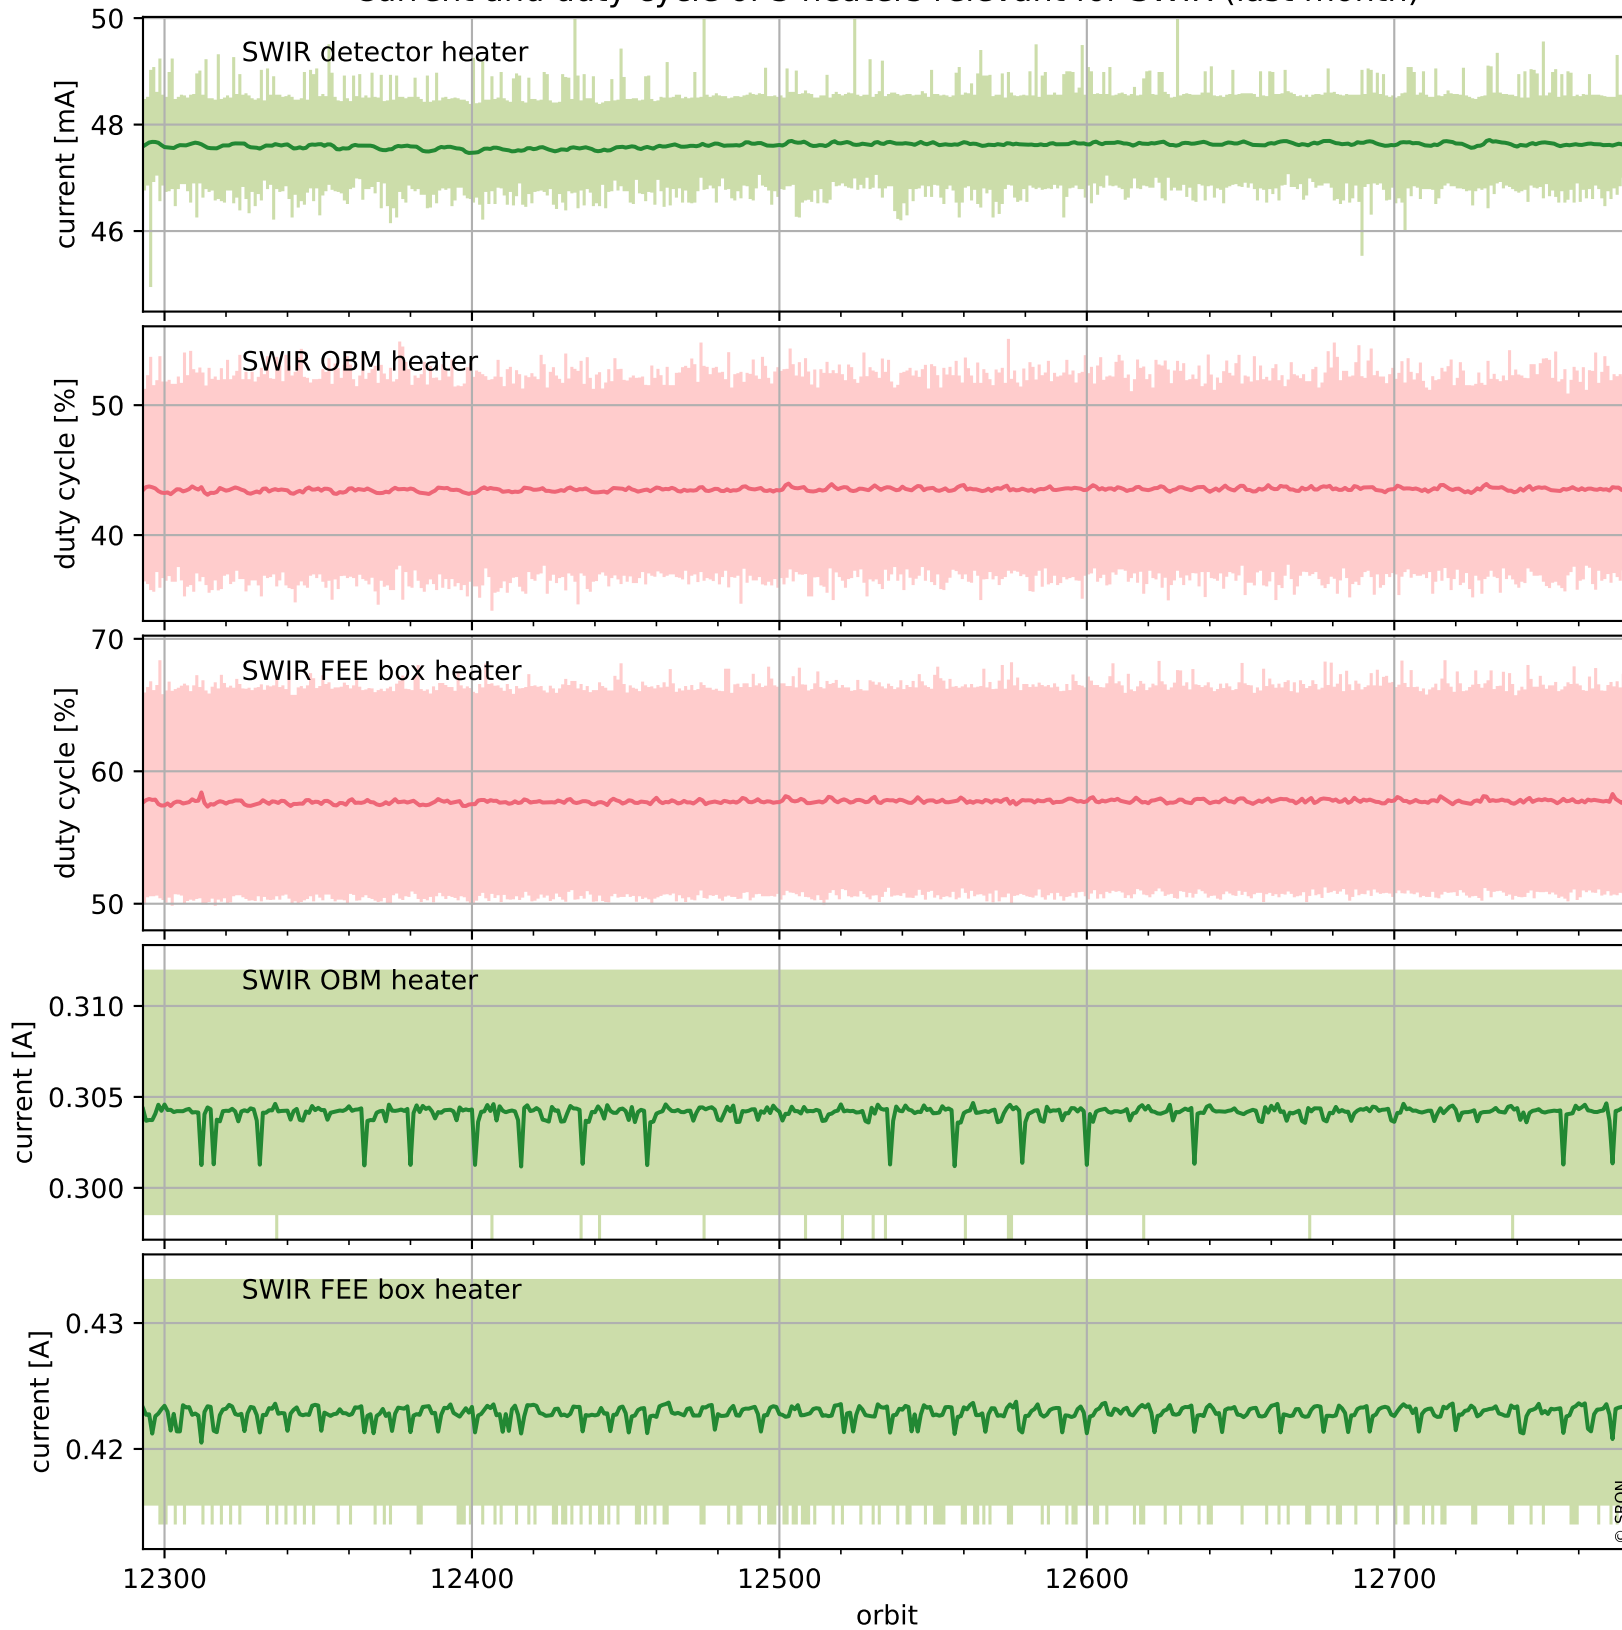

Tropomi SWIR housekeeping data

orbits : [12293, 12777]
coverage : 2020-02-26 / 2020-04-01
created : 2023-08-21T08:57:00

Current and duty cycle of 3 heaters relevant for SWIR (last month)