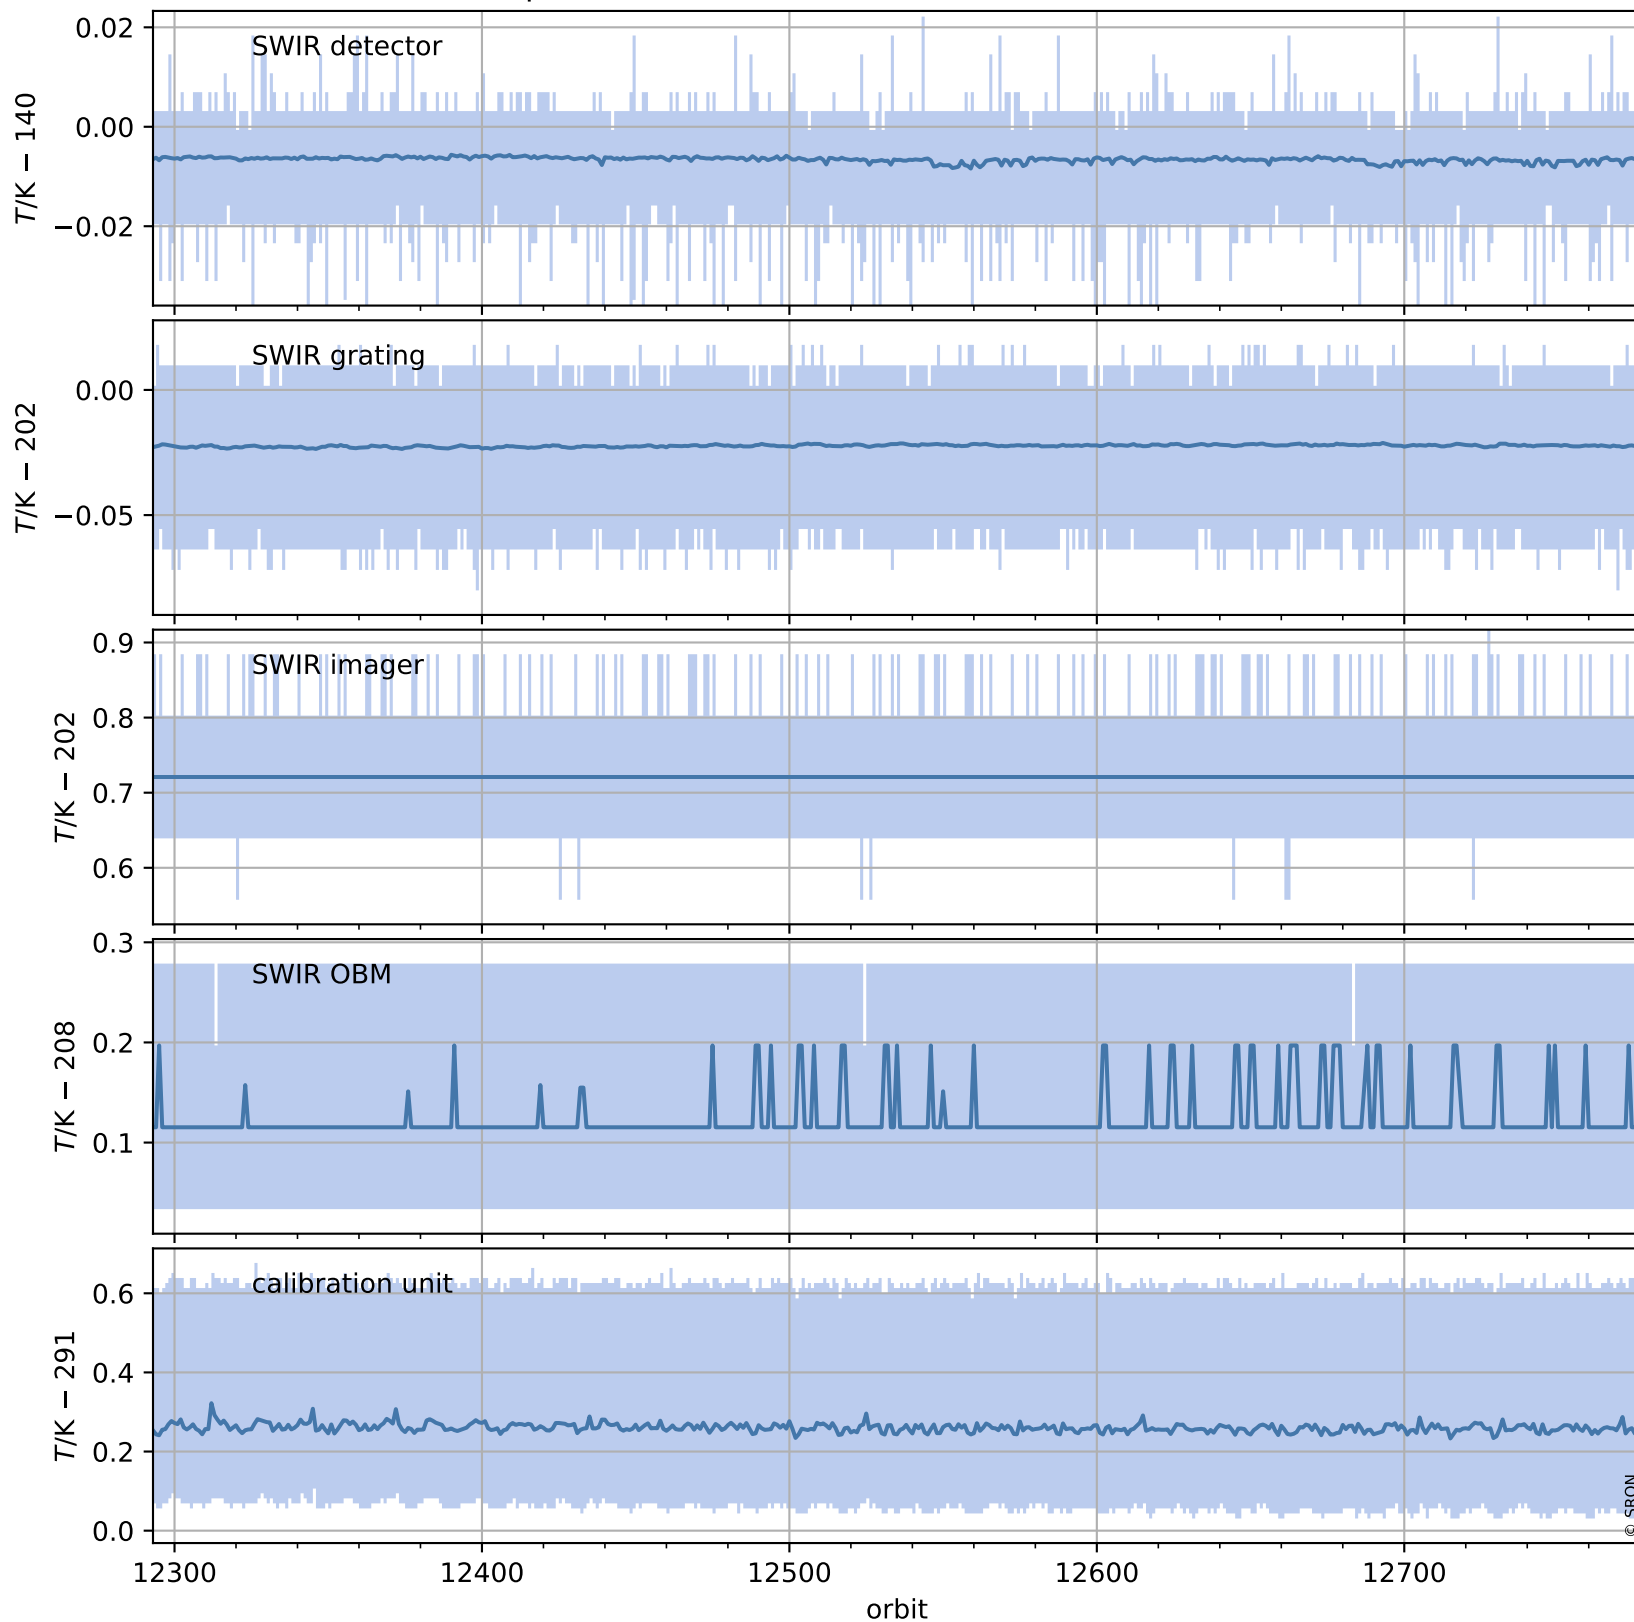

# Tropomi SWIR housekeeping data

orbits : [12764, 12777]  
coverage : 2020-03-31 / 2020-04-01  
created : 2023-08-21T08:56:58

## Temperature of sensors relevant for SWIR (one day)

# Tropomi SWIR housekeeping data

orbits : [12293, 12777]  
coverage : 2020-02-26 / 2020-04-01  
created : 2023-08-21T08:56:59

## Temperature of sensors relevant for SWIR (last month)