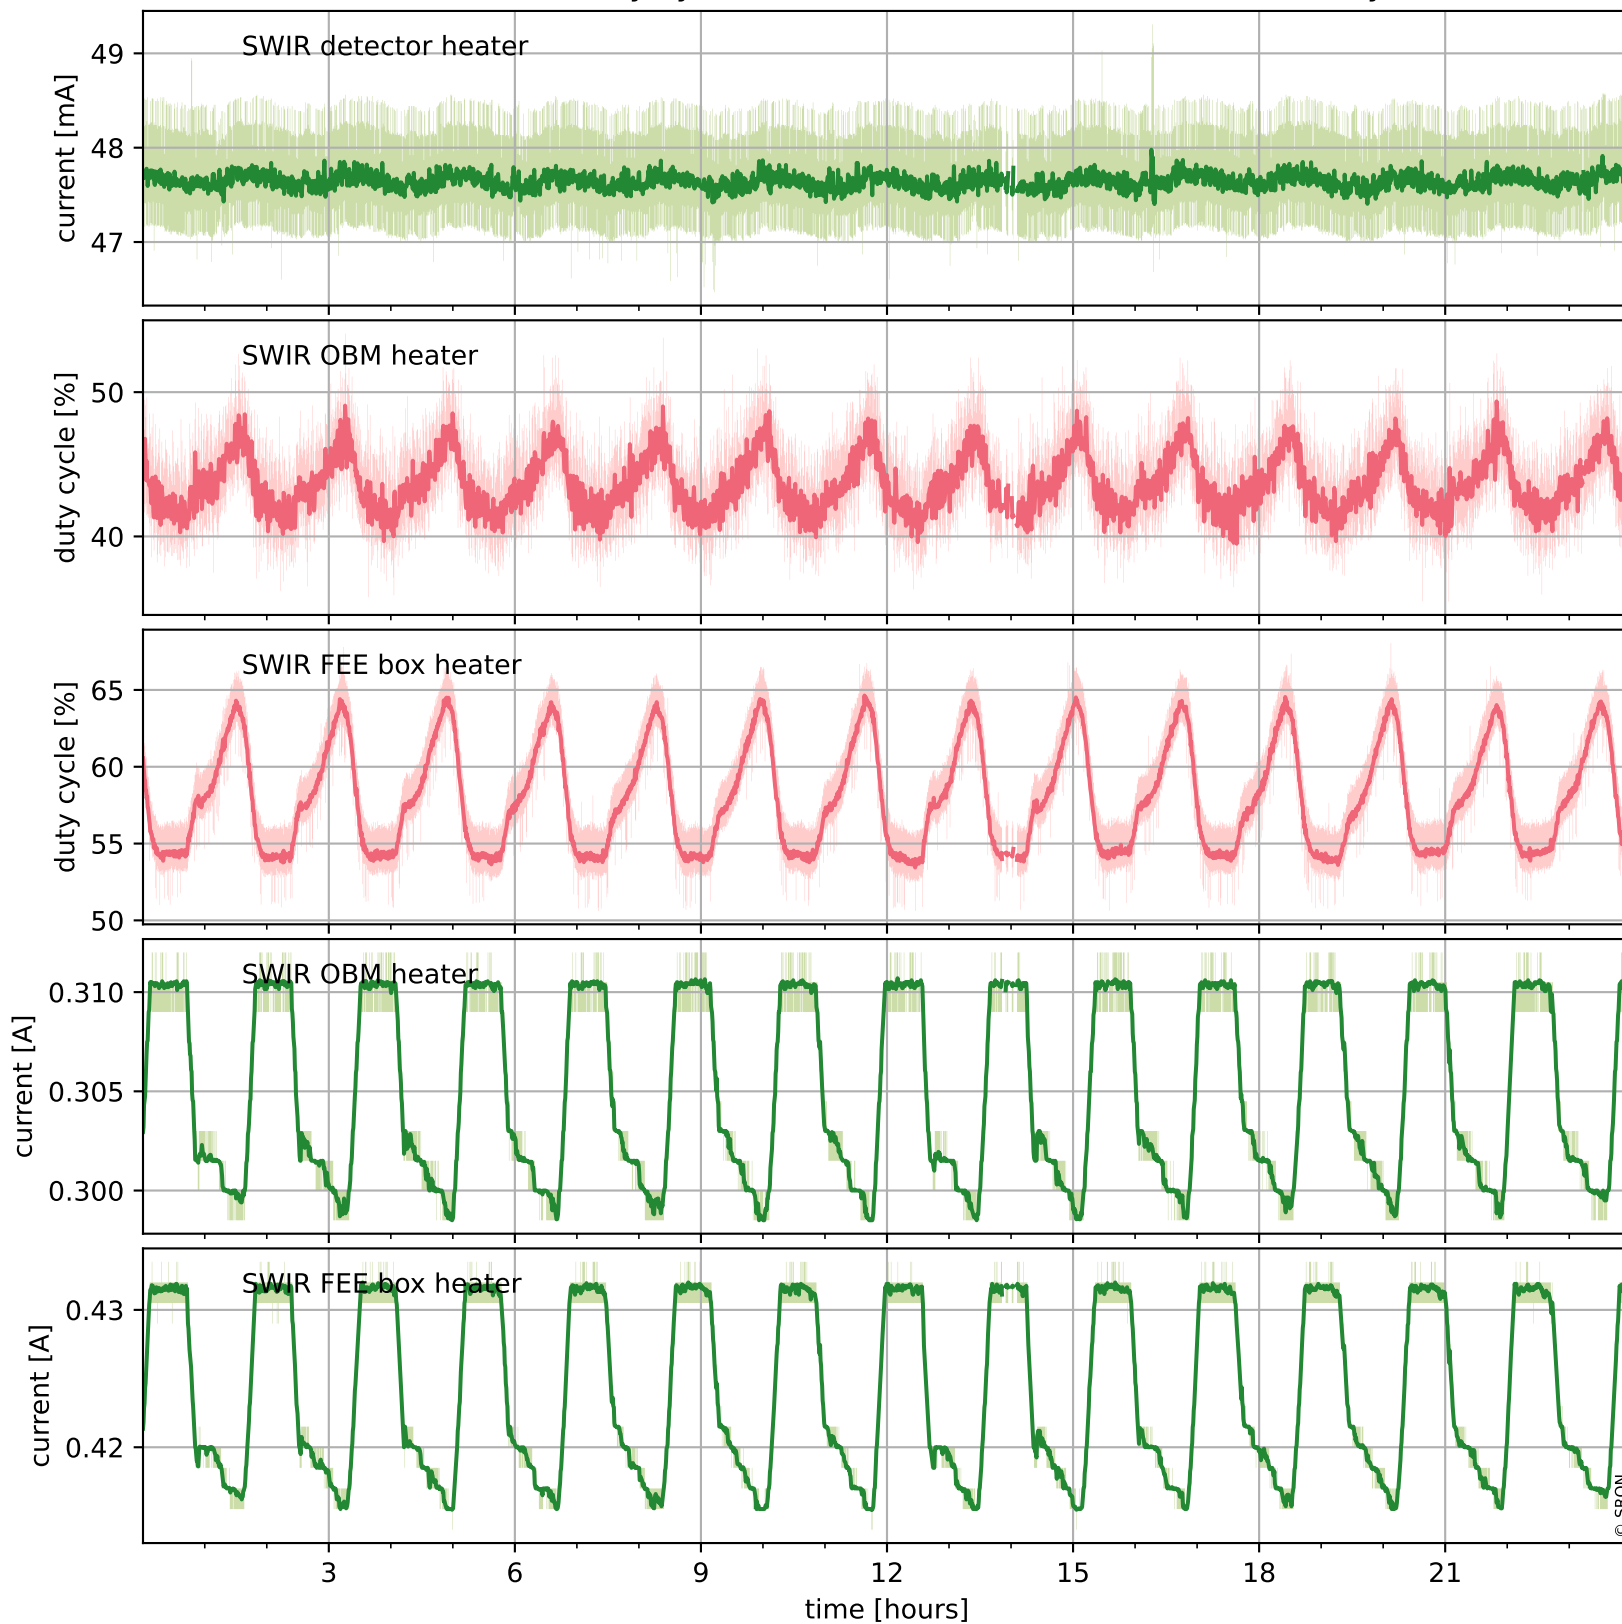

Tropomi SWIR housekeeping data

orbits : [12764, 12777]
coverage : 2020-03-31 / 2020-04-01
created : 2023-08-21T08:56:59

Current and duty cycle of 3 heaters relevant for SWIR (one day)