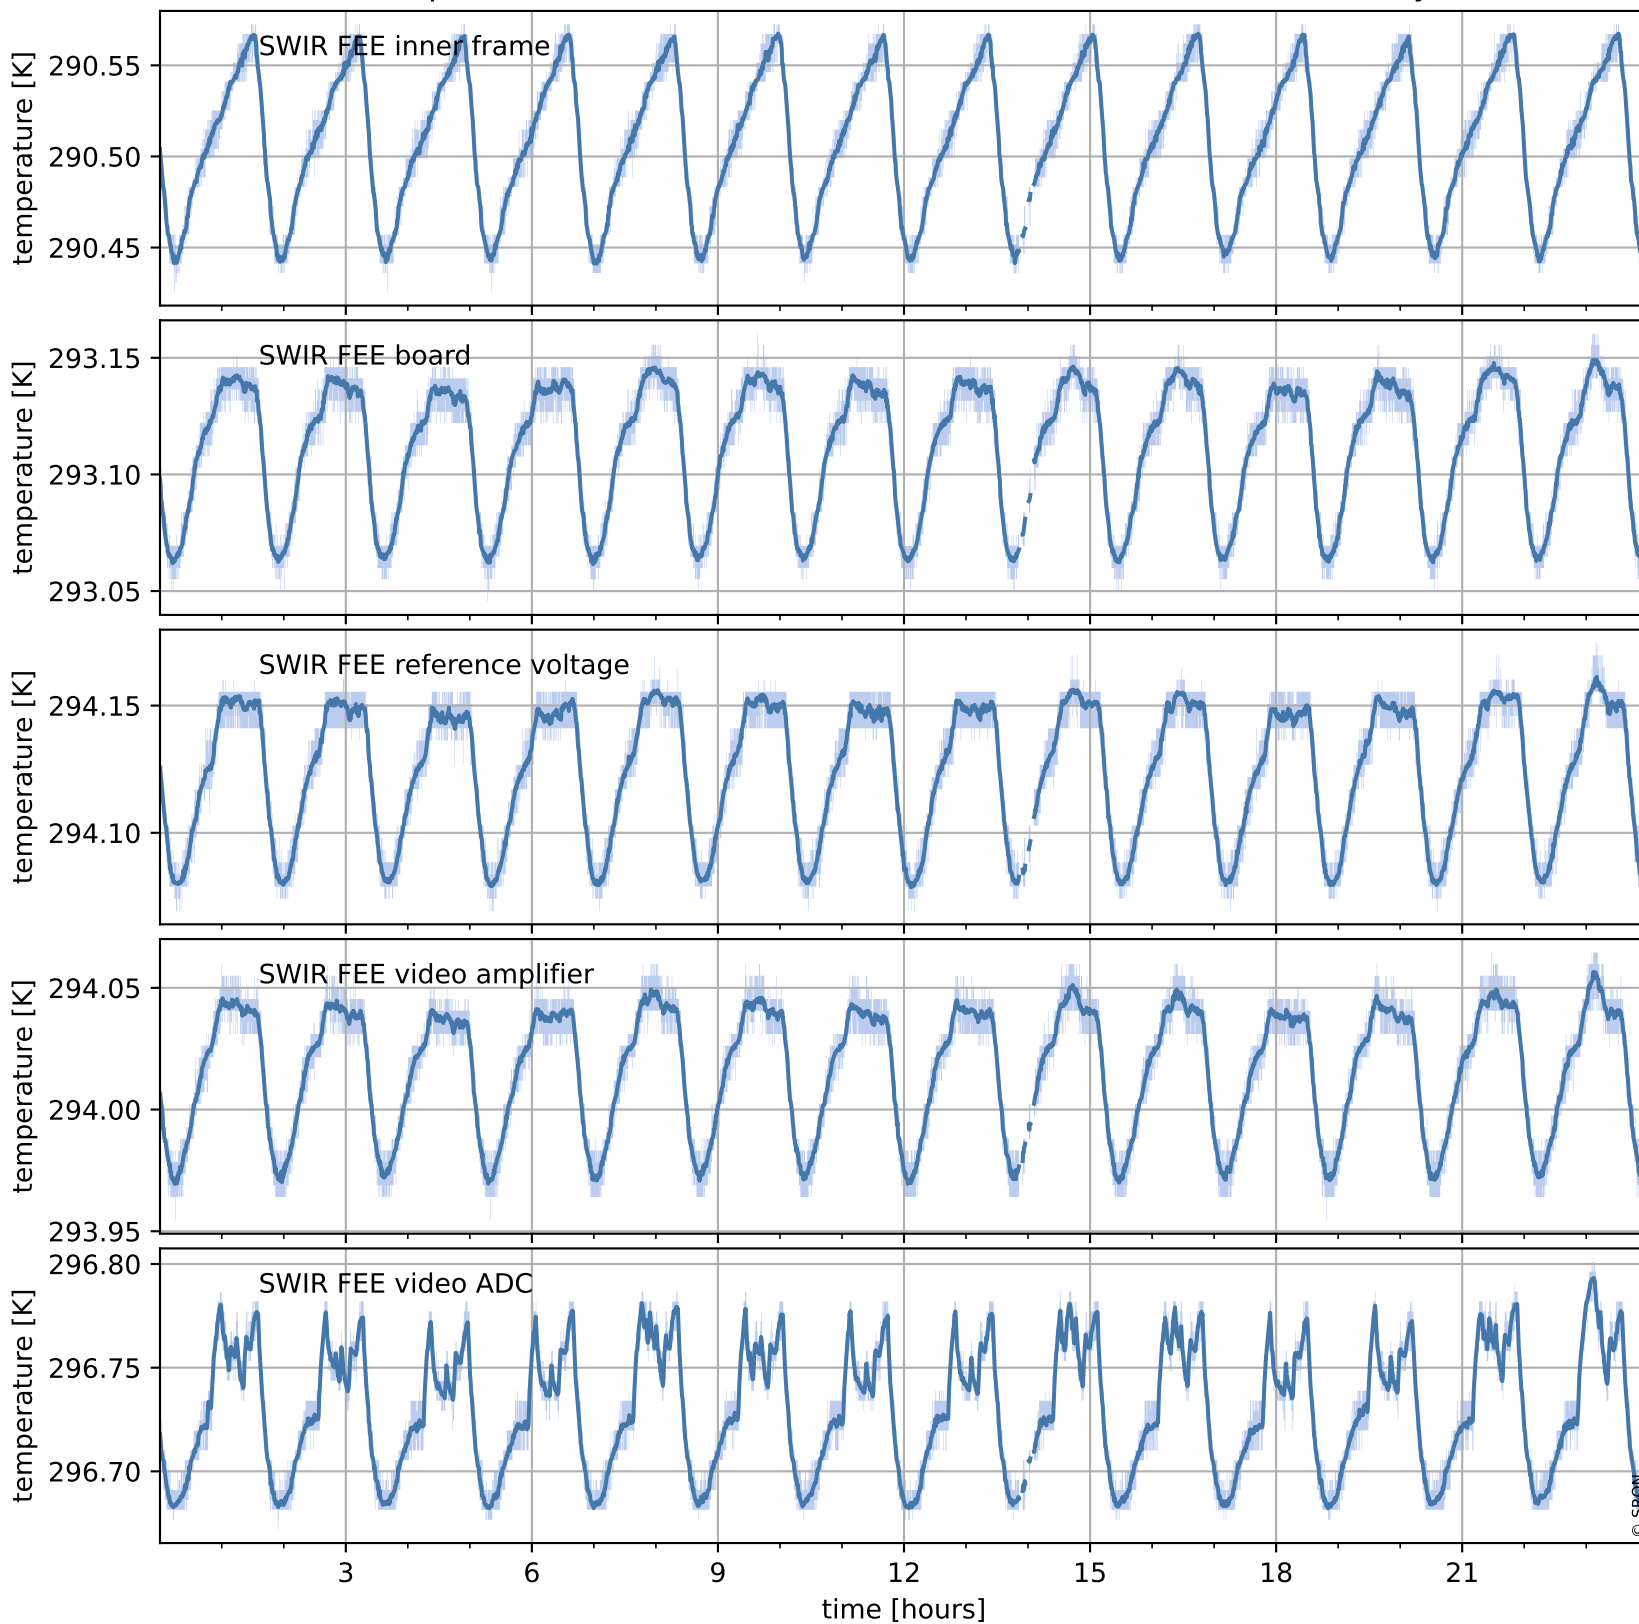

Tropomi SWIR housekeeping data

orbits : [12764, 12777]
coverage : 2020-03-31 / 2020-04-01
created : 2023-08-21T08:57:00

Temperature of sensors at the SWIR front-end electronics (one day)