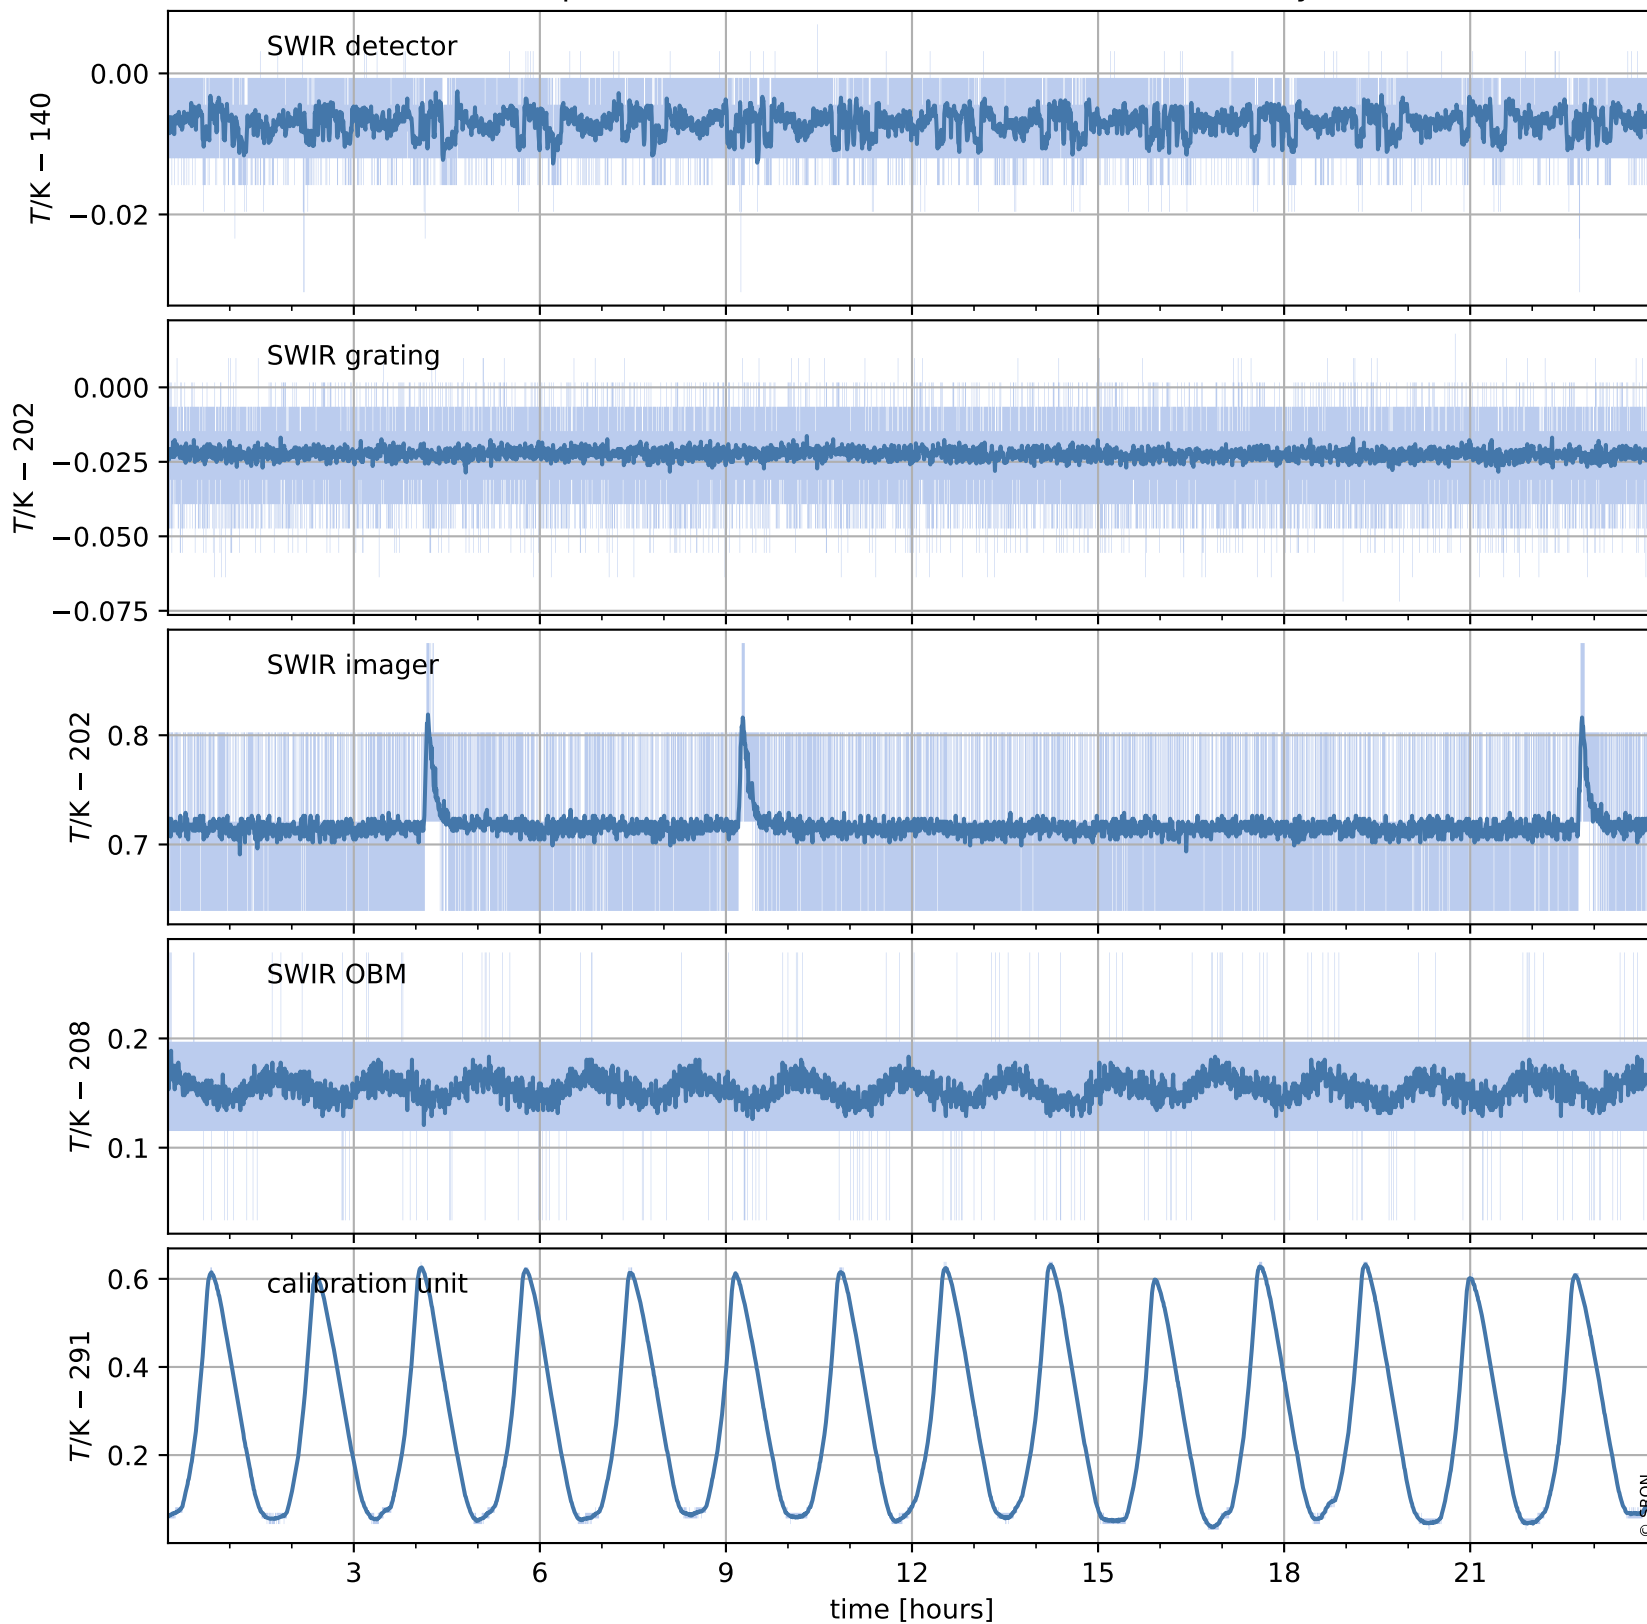

Tropomi SWIR housekeeping data

orbits : [12778, 12791]
coverage : 2020-04-01 / 2020-04-02
created : 2023-08-21T08:57:01

Temperature of sensors relevant for SWIR (one day)

Tropomi SWIR housekeeping data

orbits : [12307, 12791]
coverage : 2020-02-27 / 2020-04-02
created : 2023-08-21T08:57:01

Temperature of sensors relevant for SWIR (last month)

Tropomi SWIR housekeeping data

orbits : [12778, 12791]
coverage : 2020-04-01 / 2020-04-02
created : 2023-08-21T08:57:01

Current and duty cycle of 3 heaters relevant for SWIR (one day)

Tropomi SWIR housekeeping data

orbits : [12307, 12791]
coverage : 2020-02-27 / 2020-04-02
created : 2023-08-21T08:57:02

Current and duty cycle of 3 heaters relevant for SWIR (last month)

Tropomi SWIR housekeeping data

orbits : [12778, 12791]
coverage : 2020-04-01 / 2020-04-02
created : 2023-08-21T08:57:02

Temperature of sensors at the SWIR front-end electronics (one day)

Tropomi SWIR housekeeping data

orbits : [12307, 12791]
coverage : 2020-02-27 / 2020-04-02
created : 2023-08-21T08:57:03