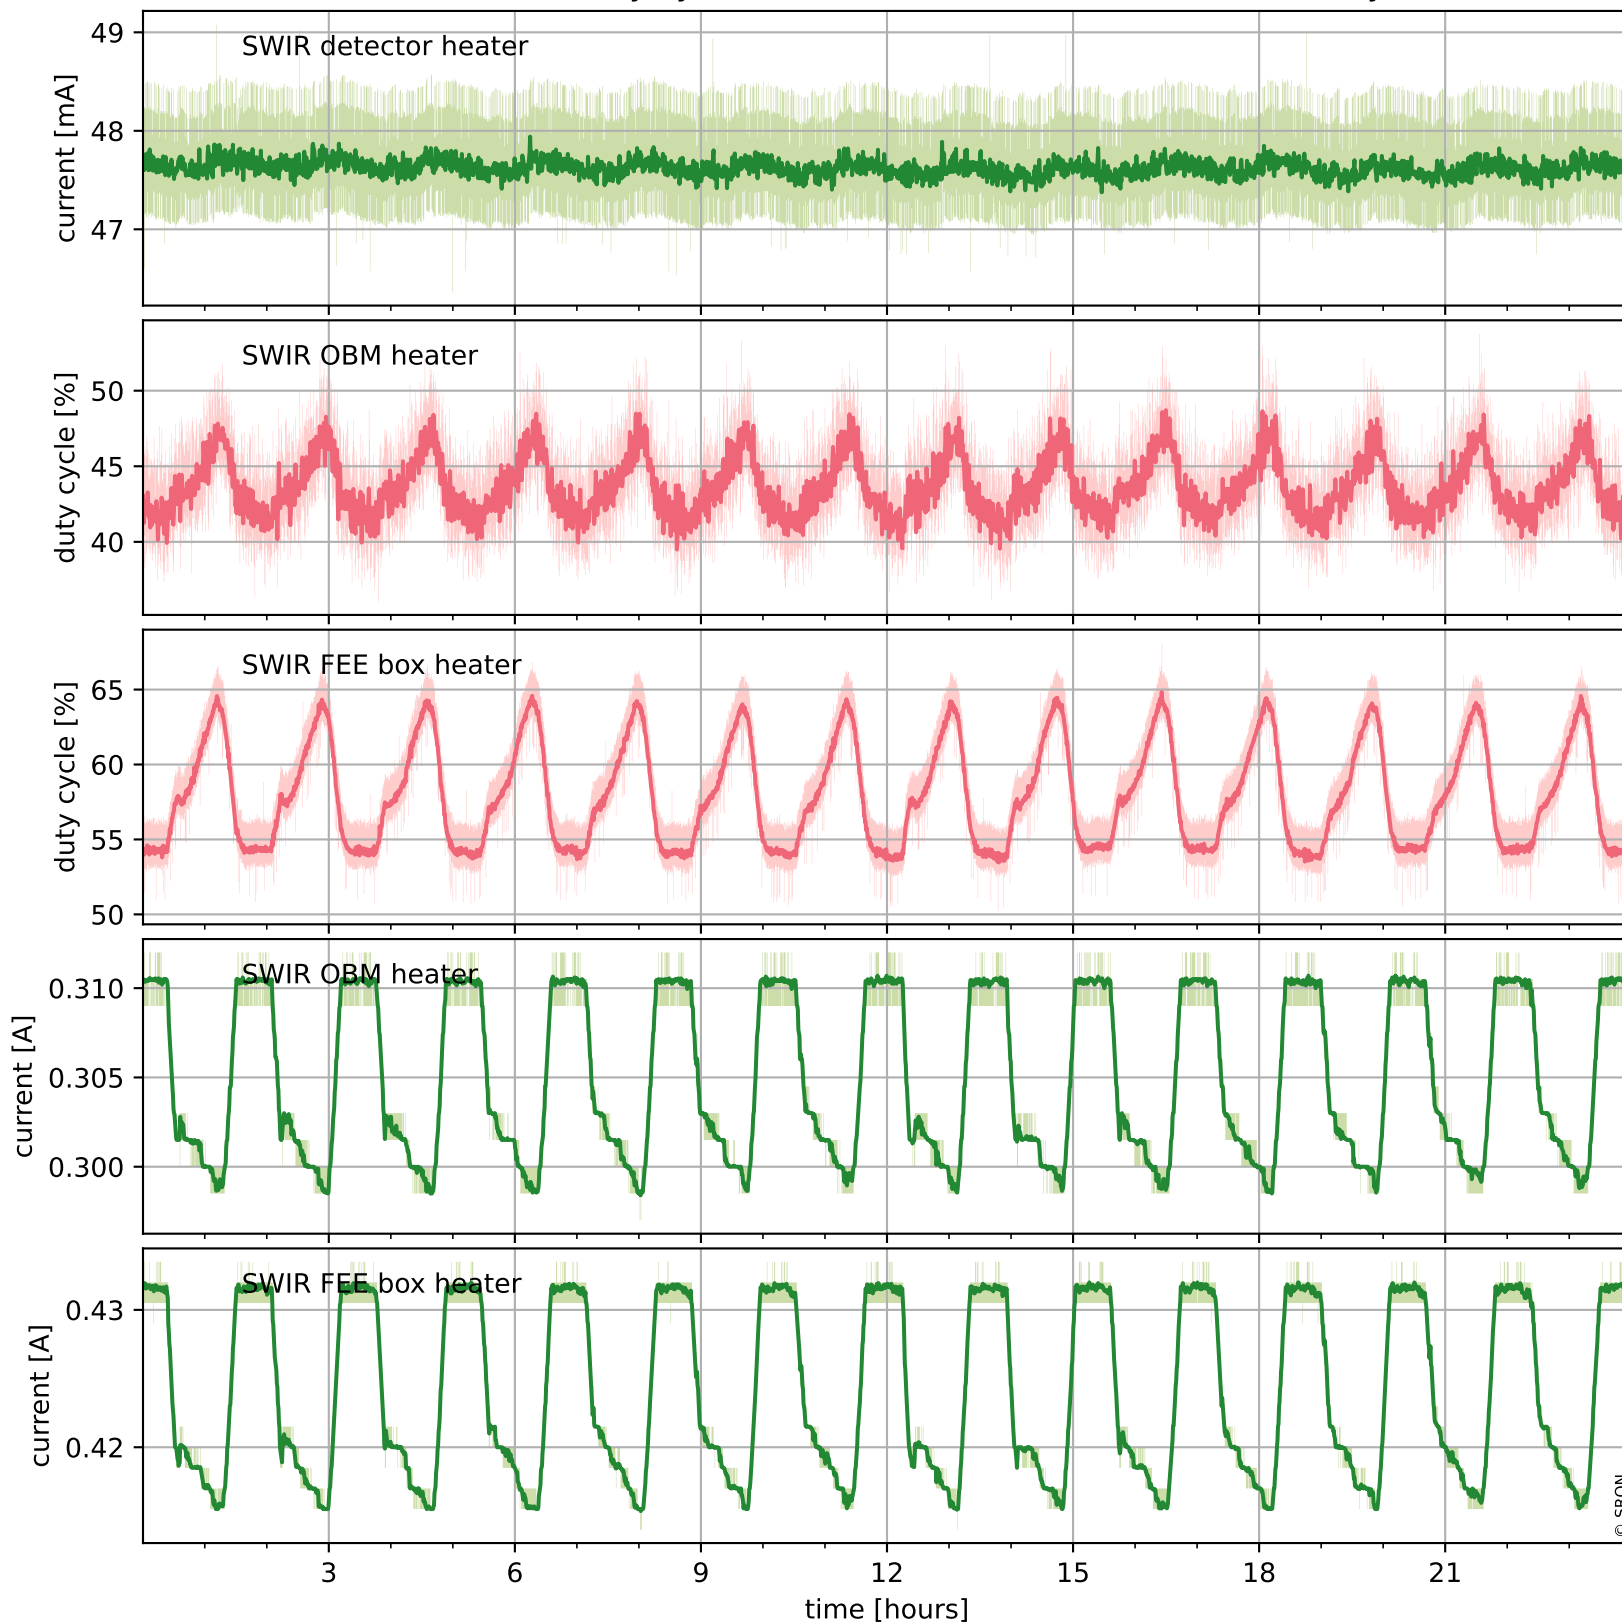

Tropomi SWIR housekeeping data

orbits : [12778, 12791]
coverage : 2020-04-01 / 2020-04-02
created : 2023-08-21T08:57:01

Temperature of sensors relevant for SWIR (one day)

Tropomi SWIR housekeeping data

orbits : [12307, 12791]
coverage : 2020-02-27 / 2020-04-02
created : 2023-08-21T08:57:01

Temperature of sensors relevant for SWIR (last month)

Tropomi SWIR housekeeping data

orbits : [12778, 12791]
coverage : 2020-04-01 / 2020-04-02
created : 2023-08-21T08:57:01

Current and duty cycle of 3 heaters relevant for SWIR (one day)

Tropomi SWIR housekeeping data

orbits : [12307, 12791]
coverage : 2020-02-27 / 2020-04-02
created : 2023-08-21T08:57:02

Current and duty cycle of 3 heaters relevant for SWIR (last month)

Tropomi SWIR housekeeping data

orbits : [12778, 12791]
coverage : 2020-04-01 / 2020-04-02
created : 2023-08-21T08:57:02

Temperature of sensors at the SWIR front-end electronics (one day)

Tropomi SWIR housekeeping data

orbits : [12307, 12791]
coverage : 2020-02-27 / 2020-04-02
created : 2023-08-21T08:57:03