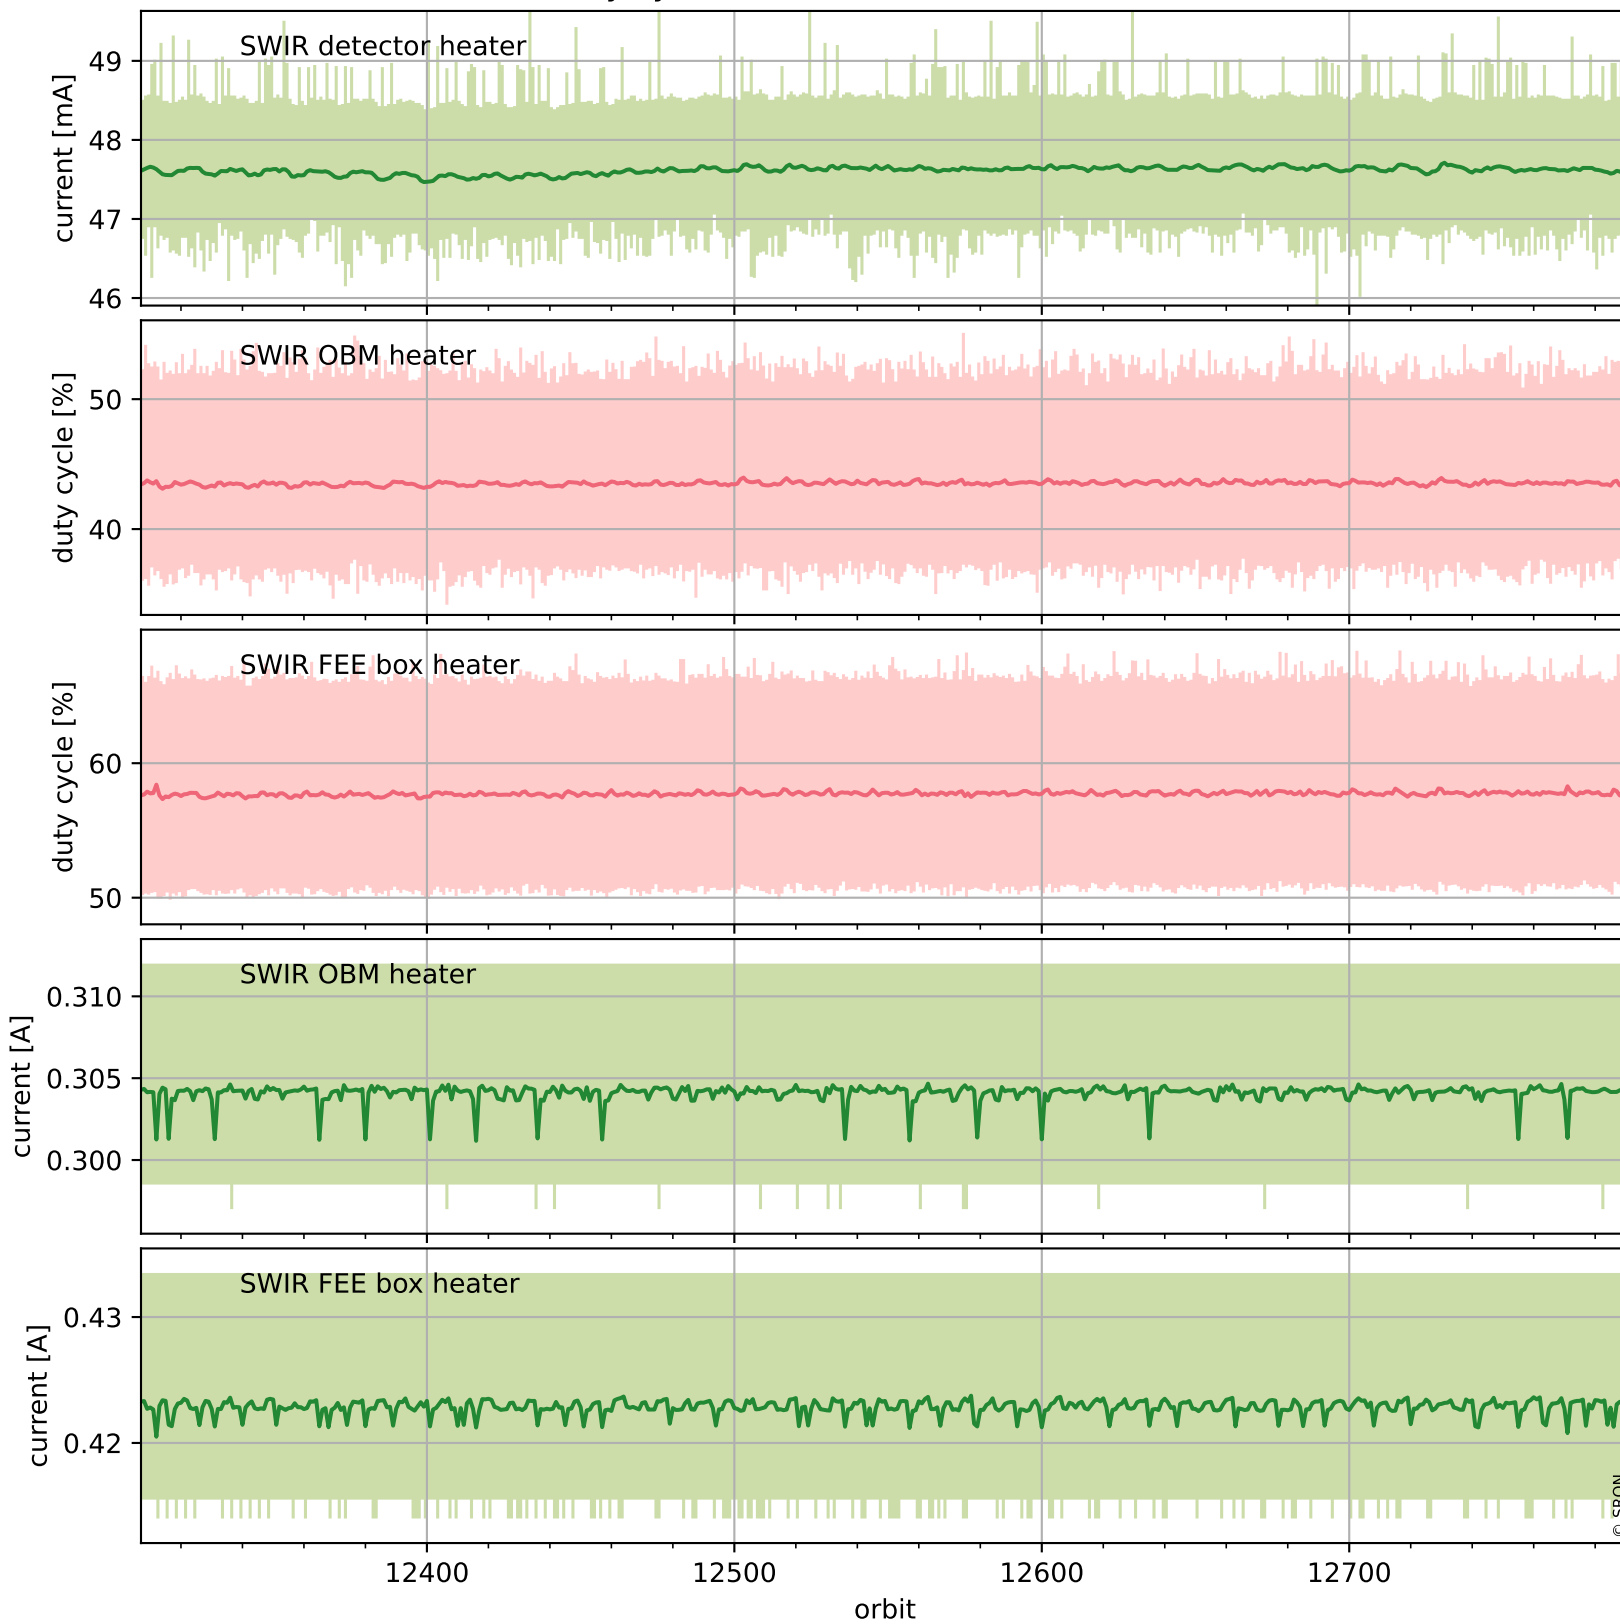

Tropomi SWIR housekeeping data

orbits : [12778, 12791]
coverage : 2020-04-01 / 2020-04-02
created : 2023-08-21T08:57:01

Temperature of sensors relevant for SWIR (one day)

Tropomi SWIR housekeeping data

orbits : [12307, 12791]
coverage : 2020-02-27 / 2020-04-02
created : 2023-08-21T08:57:01

Temperature of sensors relevant for SWIR (last month)

Tropomi SWIR housekeeping data

orbits : [12778, 12791]
coverage : 2020-04-01 / 2020-04-02
created : 2023-08-21T08:57:01

Current and duty cycle of 3 heaters relevant for SWIR (one day)

Tropomi SWIR housekeeping data

orbits : [12307, 12791]
coverage : 2020-02-27 / 2020-04-02
created : 2023-08-21T08:57:02

Current and duty cycle of 3 heaters relevant for SWIR (last month)

Tropomi SWIR housekeeping data

orbits : [12778, 12791]
coverage : 2020-04-01 / 2020-04-02
created : 2023-08-21T08:57:02

Temperature of sensors at the SWIR front-end electronics (one day)

Tropomi SWIR housekeeping data

orbits : [12307, 12791]
coverage : 2020-02-27 / 2020-04-02
created : 2023-08-21T08:57:03