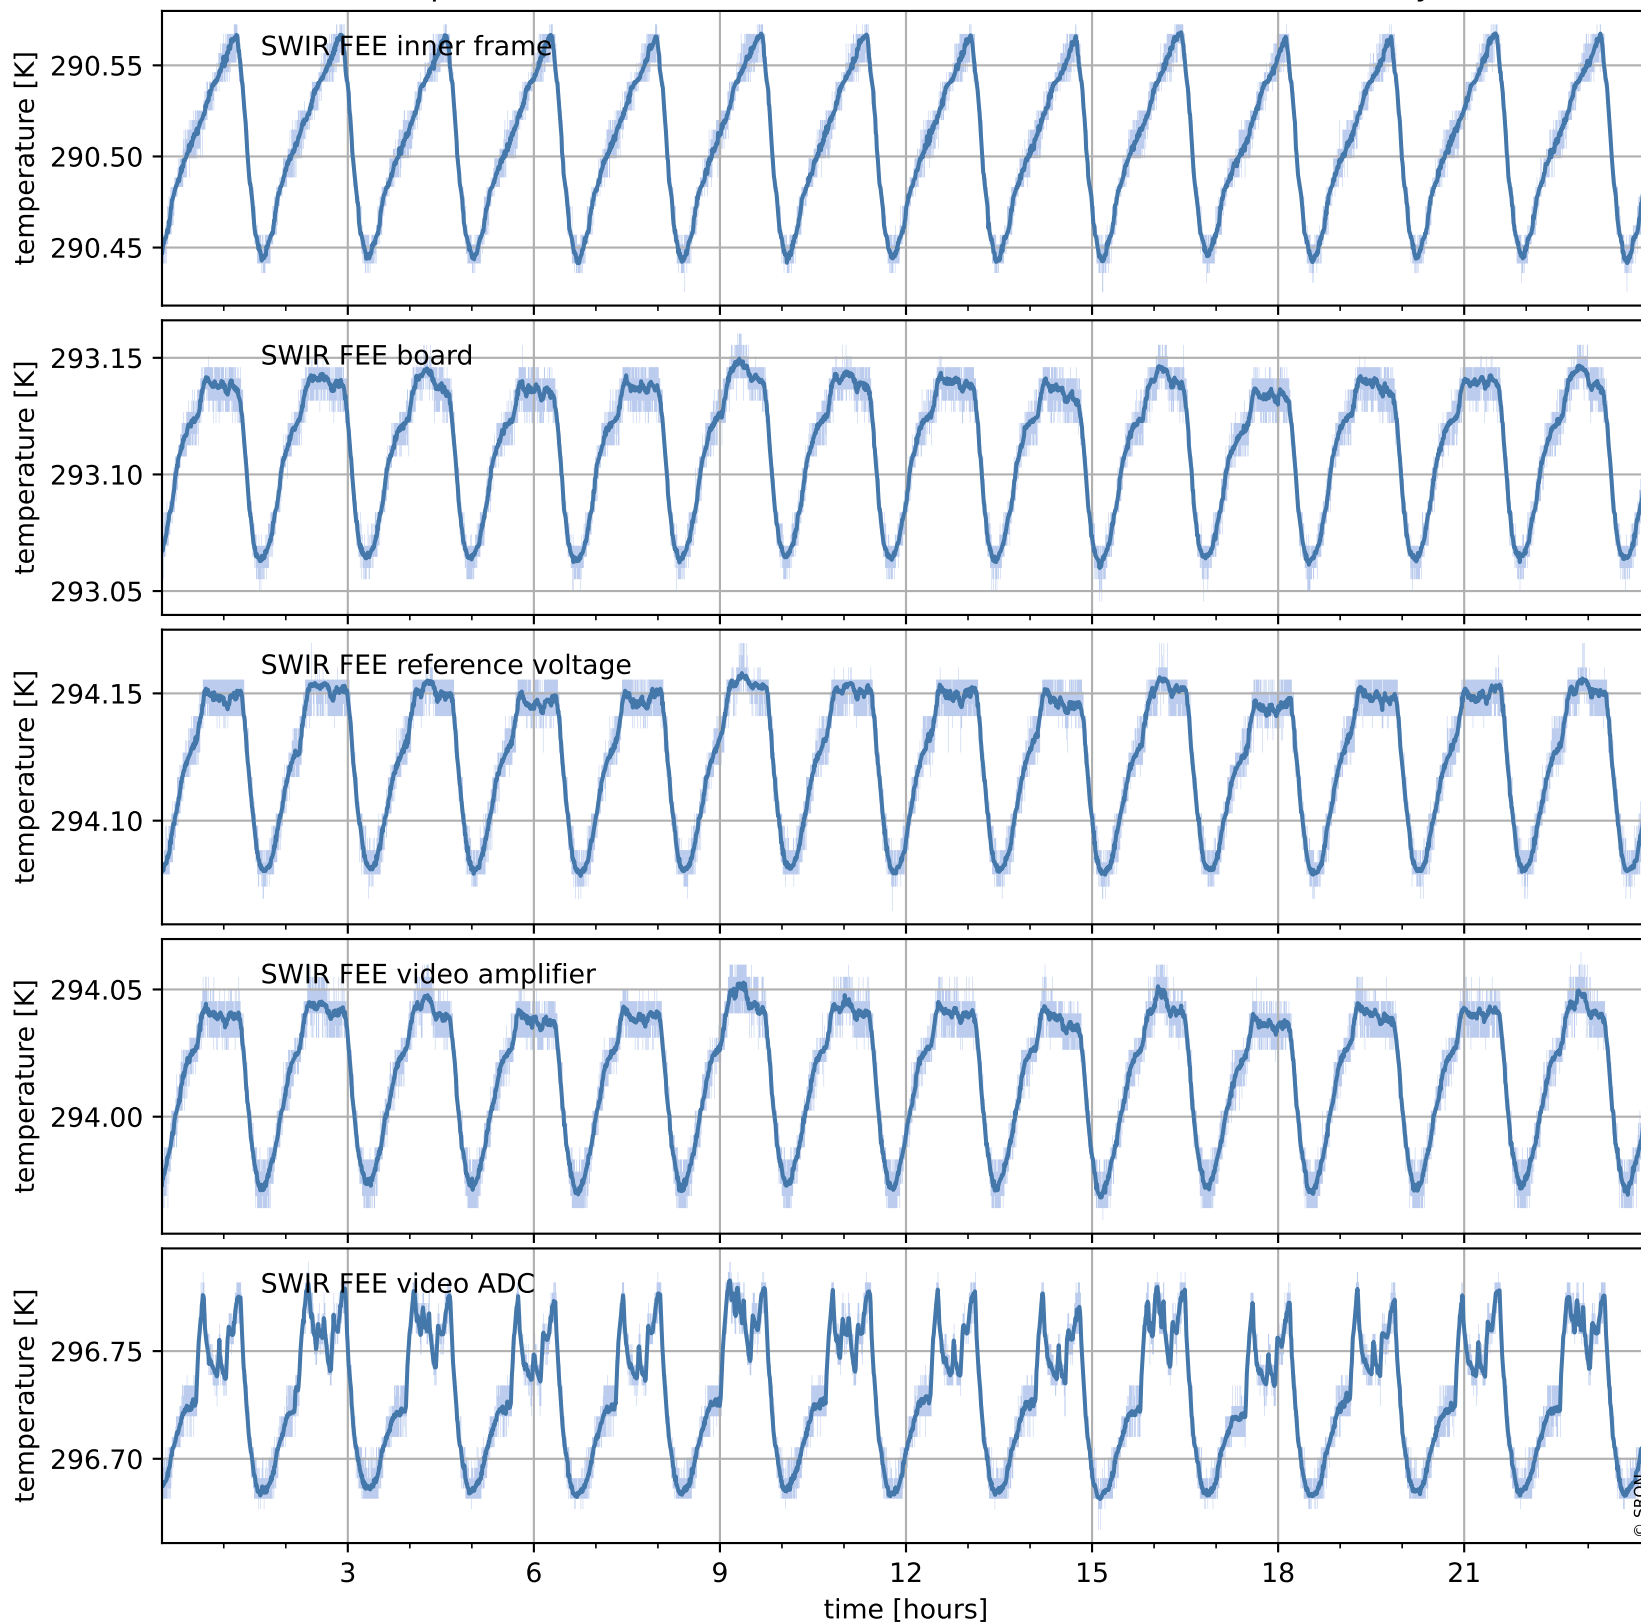

Tropomi SWIR housekeeping data

orbits : [12778, 12791]
coverage : 2020-04-01 / 2020-04-02
created : 2023-08-21T08:57:01

Temperature of sensors relevant for SWIR (one day)

Tropomi SWIR housekeeping data

orbits : [12307, 12791]
coverage : 2020-02-27 / 2020-04-02
created : 2023-08-21T08:57:01

Temperature of sensors relevant for SWIR (last month)

Tropomi SWIR housekeeping data

orbits : [12778, 12791]
coverage : 2020-04-01 / 2020-04-02
created : 2023-08-21T08:57:01

Current and duty cycle of 3 heaters relevant for SWIR (one day)

Tropomi SWIR housekeeping data

orbits : [12307, 12791]
coverage : 2020-02-27 / 2020-04-02
created : 2023-08-21T08:57:02

Current and duty cycle of 3 heaters relevant for SWIR (last month)

Tropomi SWIR housekeeping data

orbits : [12778, 12791]
coverage : 2020-04-01 / 2020-04-02
created : 2023-08-21T08:57:02

Temperature of sensors at the SWIR front-end electronics (one day)

Tropomi SWIR housekeeping data

orbits : [12307, 12791]
coverage : 2020-02-27 / 2020-04-02
created : 2023-08-21T08:57:03