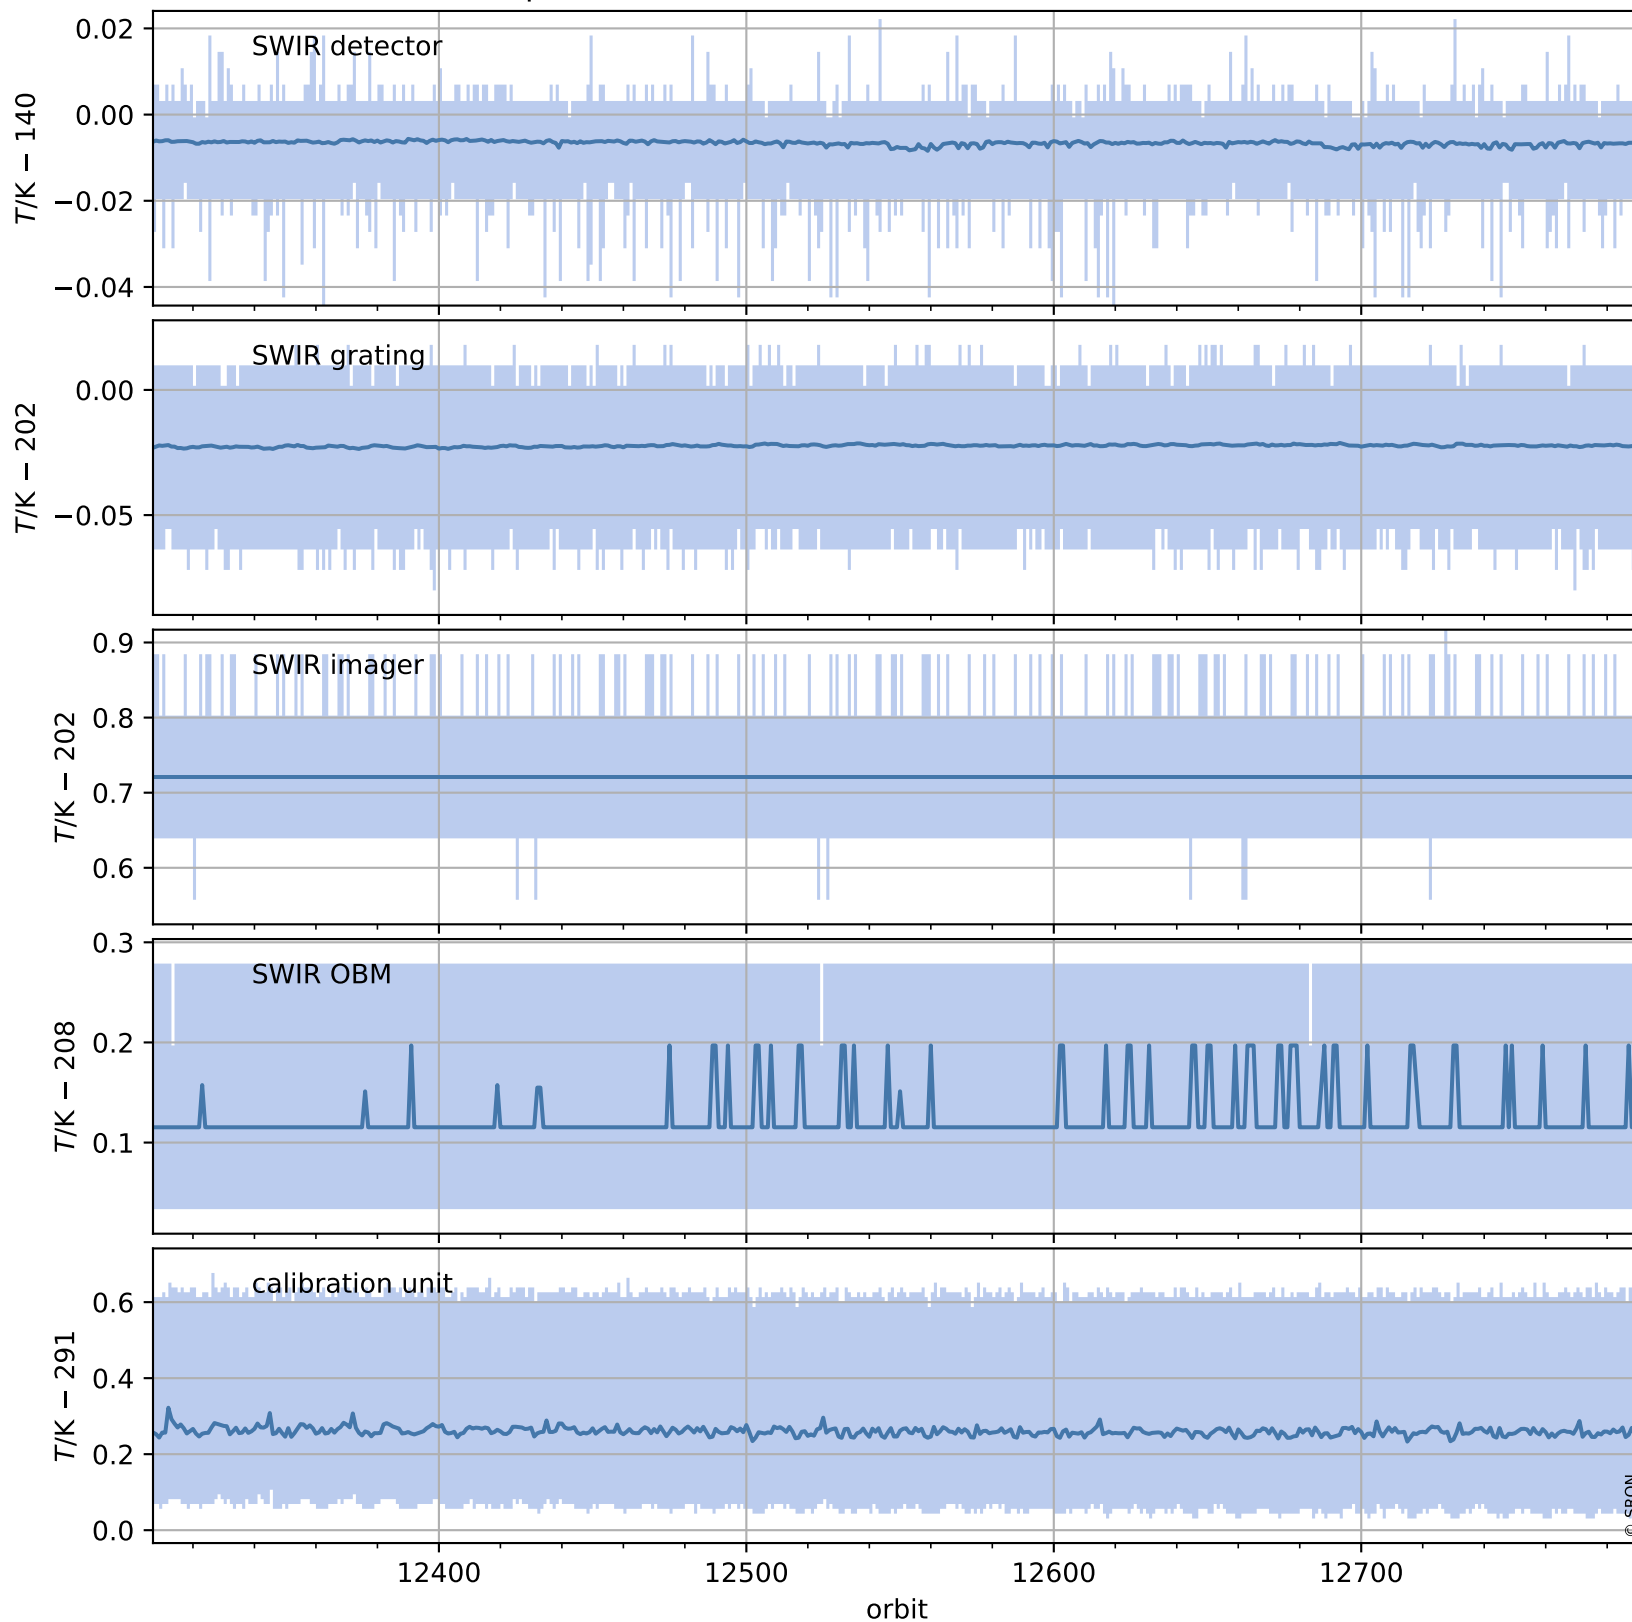

Tropomi SWIR housekeeping data

orbits : [12778, 12791]
coverage : 2020-04-01 / 2020-04-02
created : 2023-08-21T08:57:01

Temperature of sensors relevant for SWIR (one day)

Tropomi SWIR housekeeping data

orbits : [12307, 12791]
coverage : 2020-02-27 / 2020-04-02
created : 2023-08-21T08:57:01

Temperature of sensors relevant for SWIR (last month)

Tropomi SWIR housekeeping data

orbits : [12778, 12791]
coverage : 2020-04-01 / 2020-04-02
created : 2023-08-21T08:57:01

Current and duty cycle of 3 heaters relevant for SWIR (one day)

Tropomi SWIR housekeeping data

orbits : [12307, 12791]
coverage : 2020-02-27 / 2020-04-02
created : 2023-08-21T08:57:02

Current and duty cycle of 3 heaters relevant for SWIR (last month)

Tropomi SWIR housekeeping data

orbits : [12778, 12791]
coverage : 2020-04-01 / 2020-04-02
created : 2023-08-21T08:57:02

Temperature of sensors at the SWIR front-end electronics (one day)

Tropomi SWIR housekeeping data

orbits : [12307, 12791]
coverage : 2020-02-27 / 2020-04-02
created : 2023-08-21T08:57:03