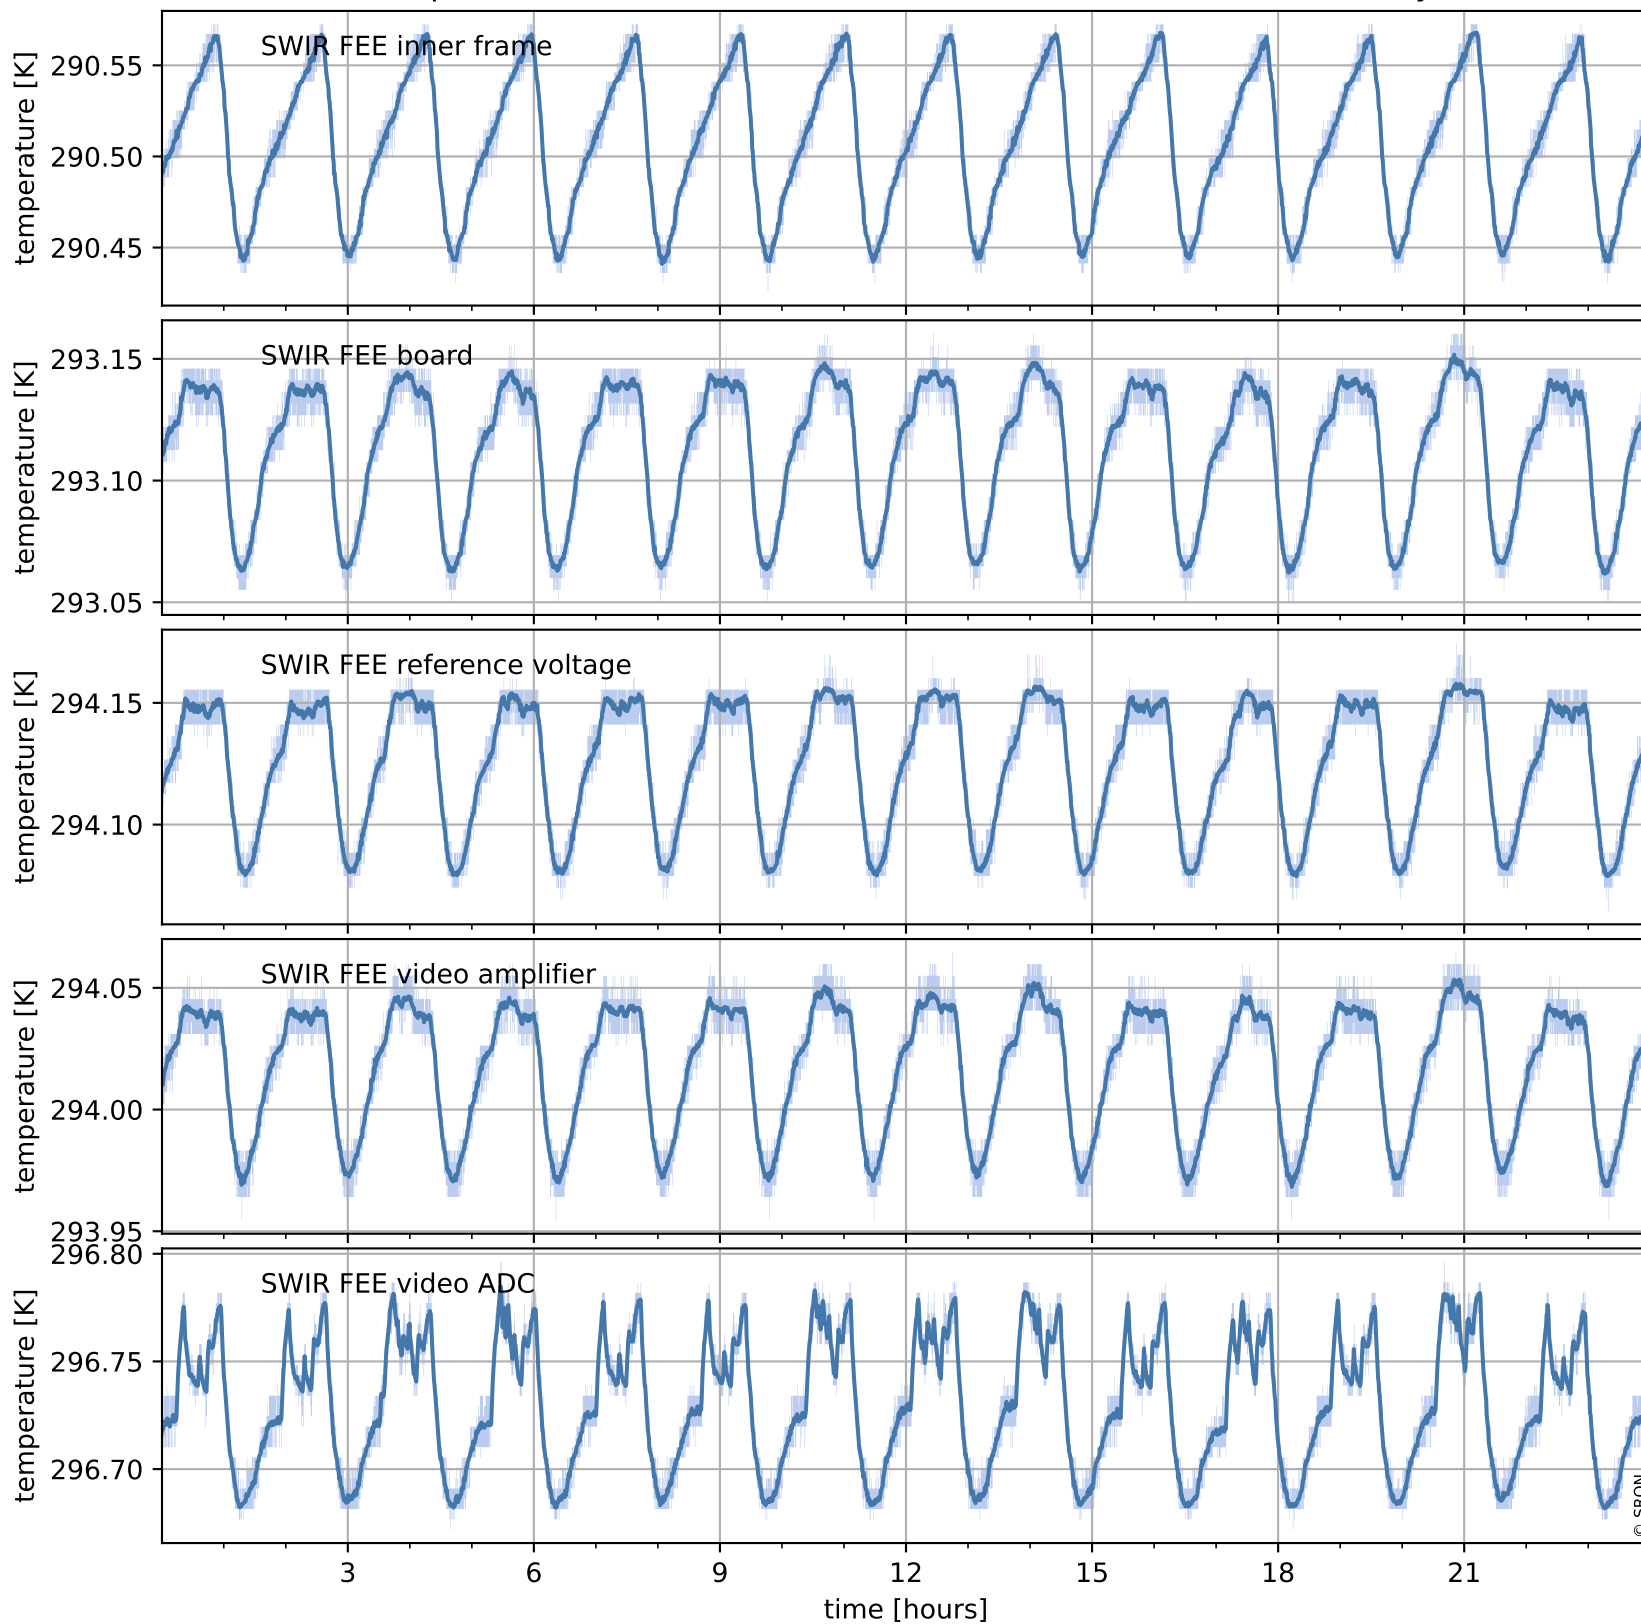

Tropomi SWIR housekeeping data

orbits : [12792, 12805]
coverage : 2020-04-02 / 2020-04-03
created : 2023-08-21T08:57:03

Temperature of sensors relevant for SWIR (one day)

Tropomi SWIR housekeeping data

orbits : [12321, 12805]
coverage : 2020-02-28 / 2020-04-03
created : 2023-08-21T08:57:03

Temperature of sensors relevant for SWIR (last month)

Tropomi SWIR housekeeping data

orbits : [12792, 12805]
coverage : 2020-04-02 / 2020-04-03
created : 2023-08-21T08:57:04

Current and duty cycle of 3 heaters relevant for SWIR (one day)

Tropomi SWIR housekeeping data

orbits : [12321, 12805]
coverage : 2020-02-28 / 2020-04-03
created : 2023-08-21T08:57:04

Current and duty cycle of 3 heaters relevant for SWIR (last month)

Tropomi SWIR housekeeping data

orbits : [12792, 12805]
coverage : 2020-04-02 / 2020-04-03
created : 2023-08-21T08:57:04

Temperature of sensors at the SWIR front-end electronics (one day)

Tropomi SWIR housekeeping data

orbits : [12321, 12805]
coverage : 2020-02-28 / 2020-04-03
created : 2023-08-21T08:57:05