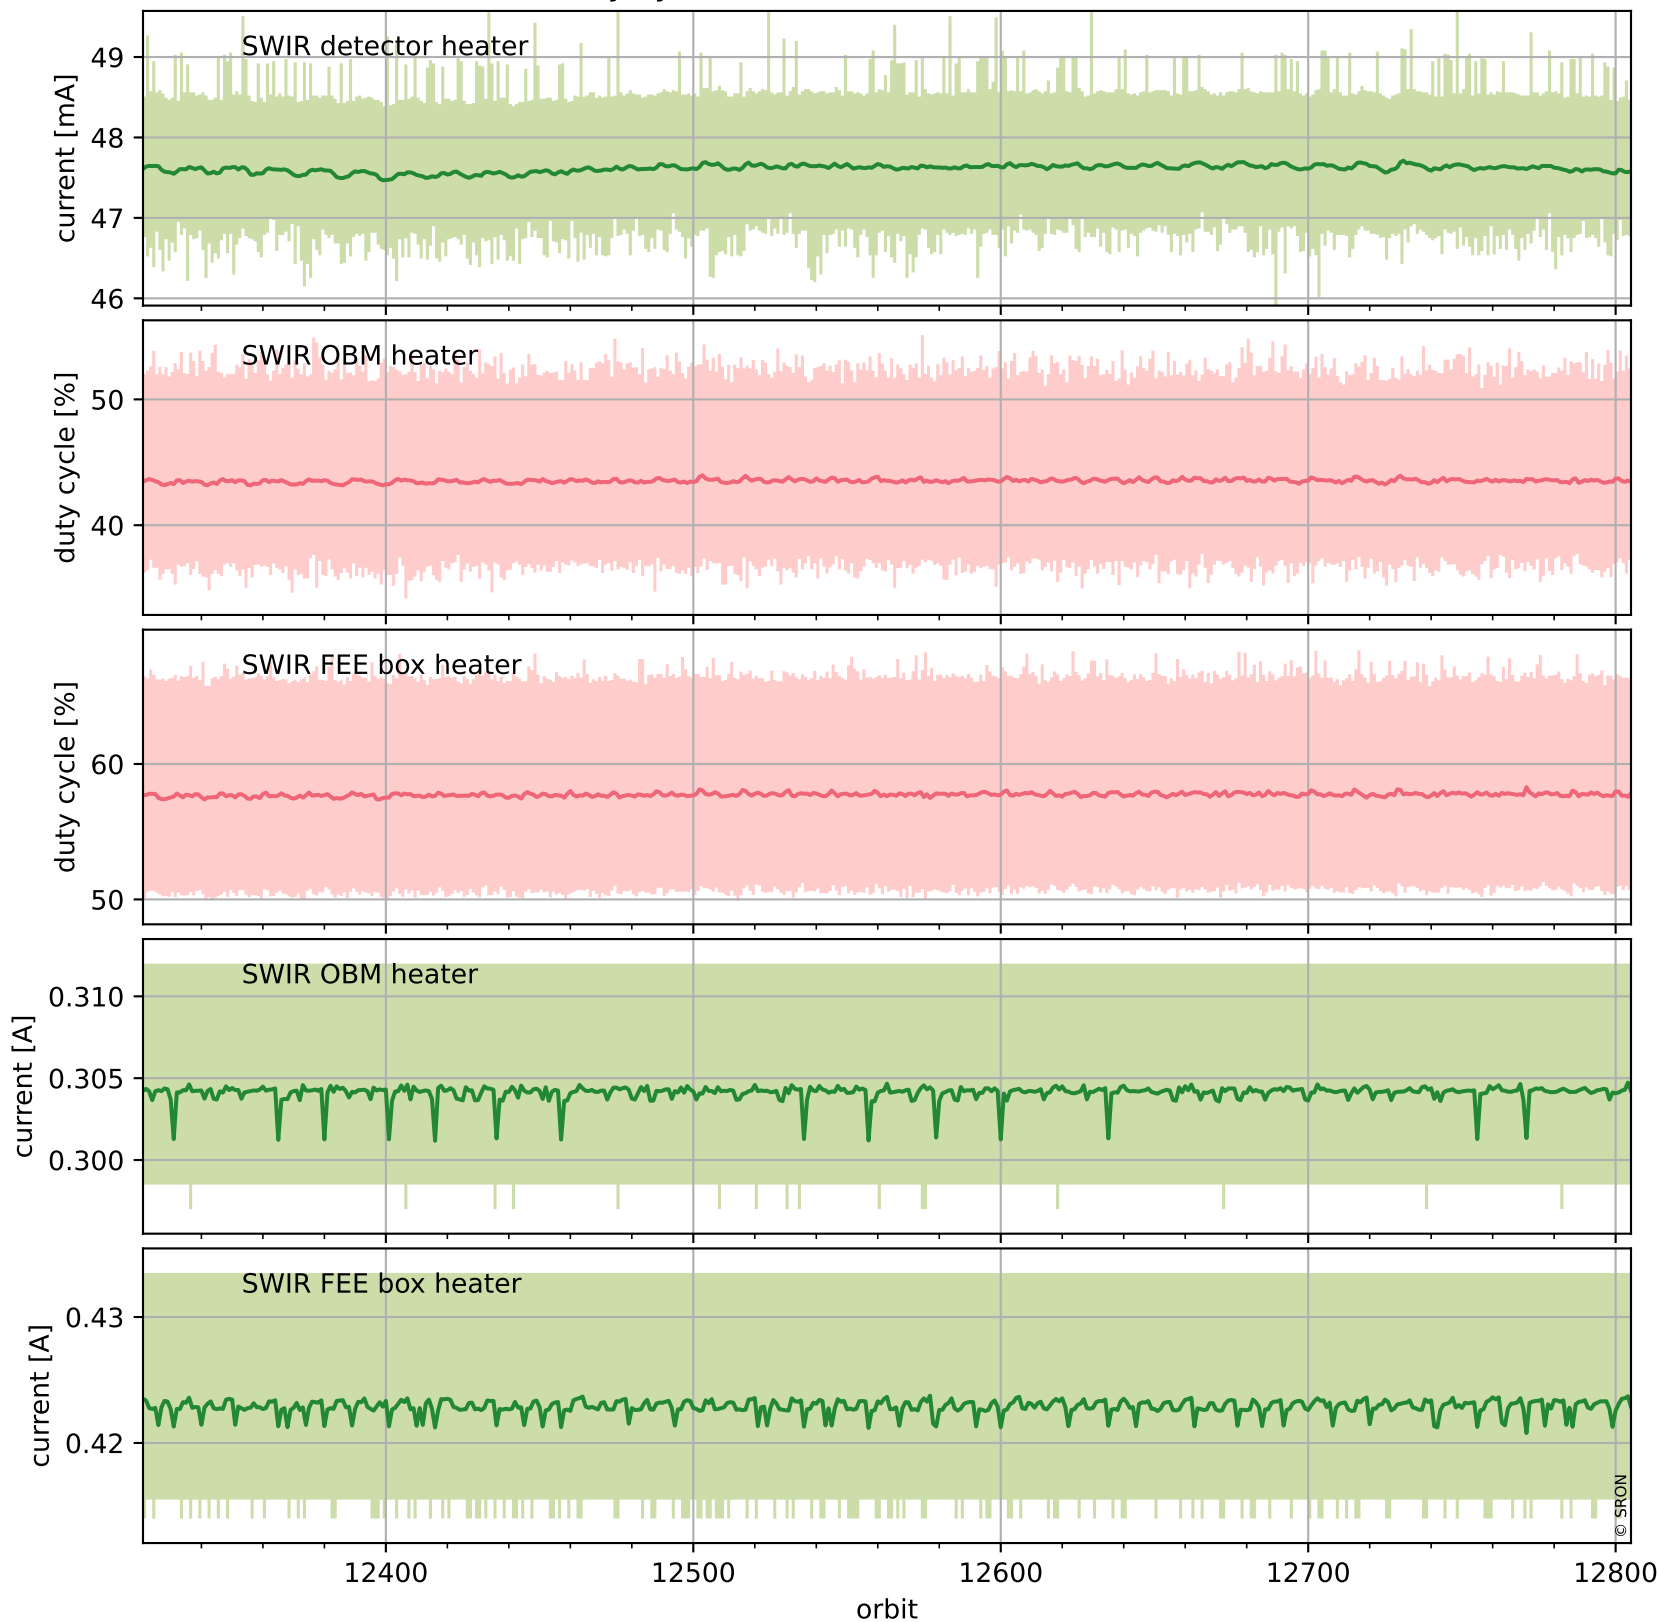

Tropomi SWIR housekeeping data

orbits : [12792, 12805]
coverage : 2020-04-02 / 2020-04-03
created : 2023-08-21T08:57:03

Temperature of sensors relevant for SWIR (one day)

Tropomi SWIR housekeeping data

orbits : [12321, 12805]
coverage : 2020-02-28 / 2020-04-03
created : 2023-08-21T08:57:03

Temperature of sensors relevant for SWIR (last month)

Tropomi SWIR housekeeping data

orbits : [12792, 12805]
coverage : 2020-04-02 / 2020-04-03
created : 2023-08-21T08:57:04

Current and duty cycle of 3 heaters relevant for SWIR (one day)

Tropomi SWIR housekeeping data

orbits : [12321, 12805]
coverage : 2020-02-28 / 2020-04-03
created : 2023-08-21T08:57:04

Current and duty cycle of 3 heaters relevant for SWIR (last month)

Tropomi SWIR housekeeping data

orbits : [12792, 12805]
coverage : 2020-04-02 / 2020-04-03
created : 2023-08-21T08:57:04

Temperature of sensors at the SWIR front-end electronics (one day)

Tropomi SWIR housekeeping data

orbits : [12321, 12805]
coverage : 2020-02-28 / 2020-04-03
created : 2023-08-21T08:57:05