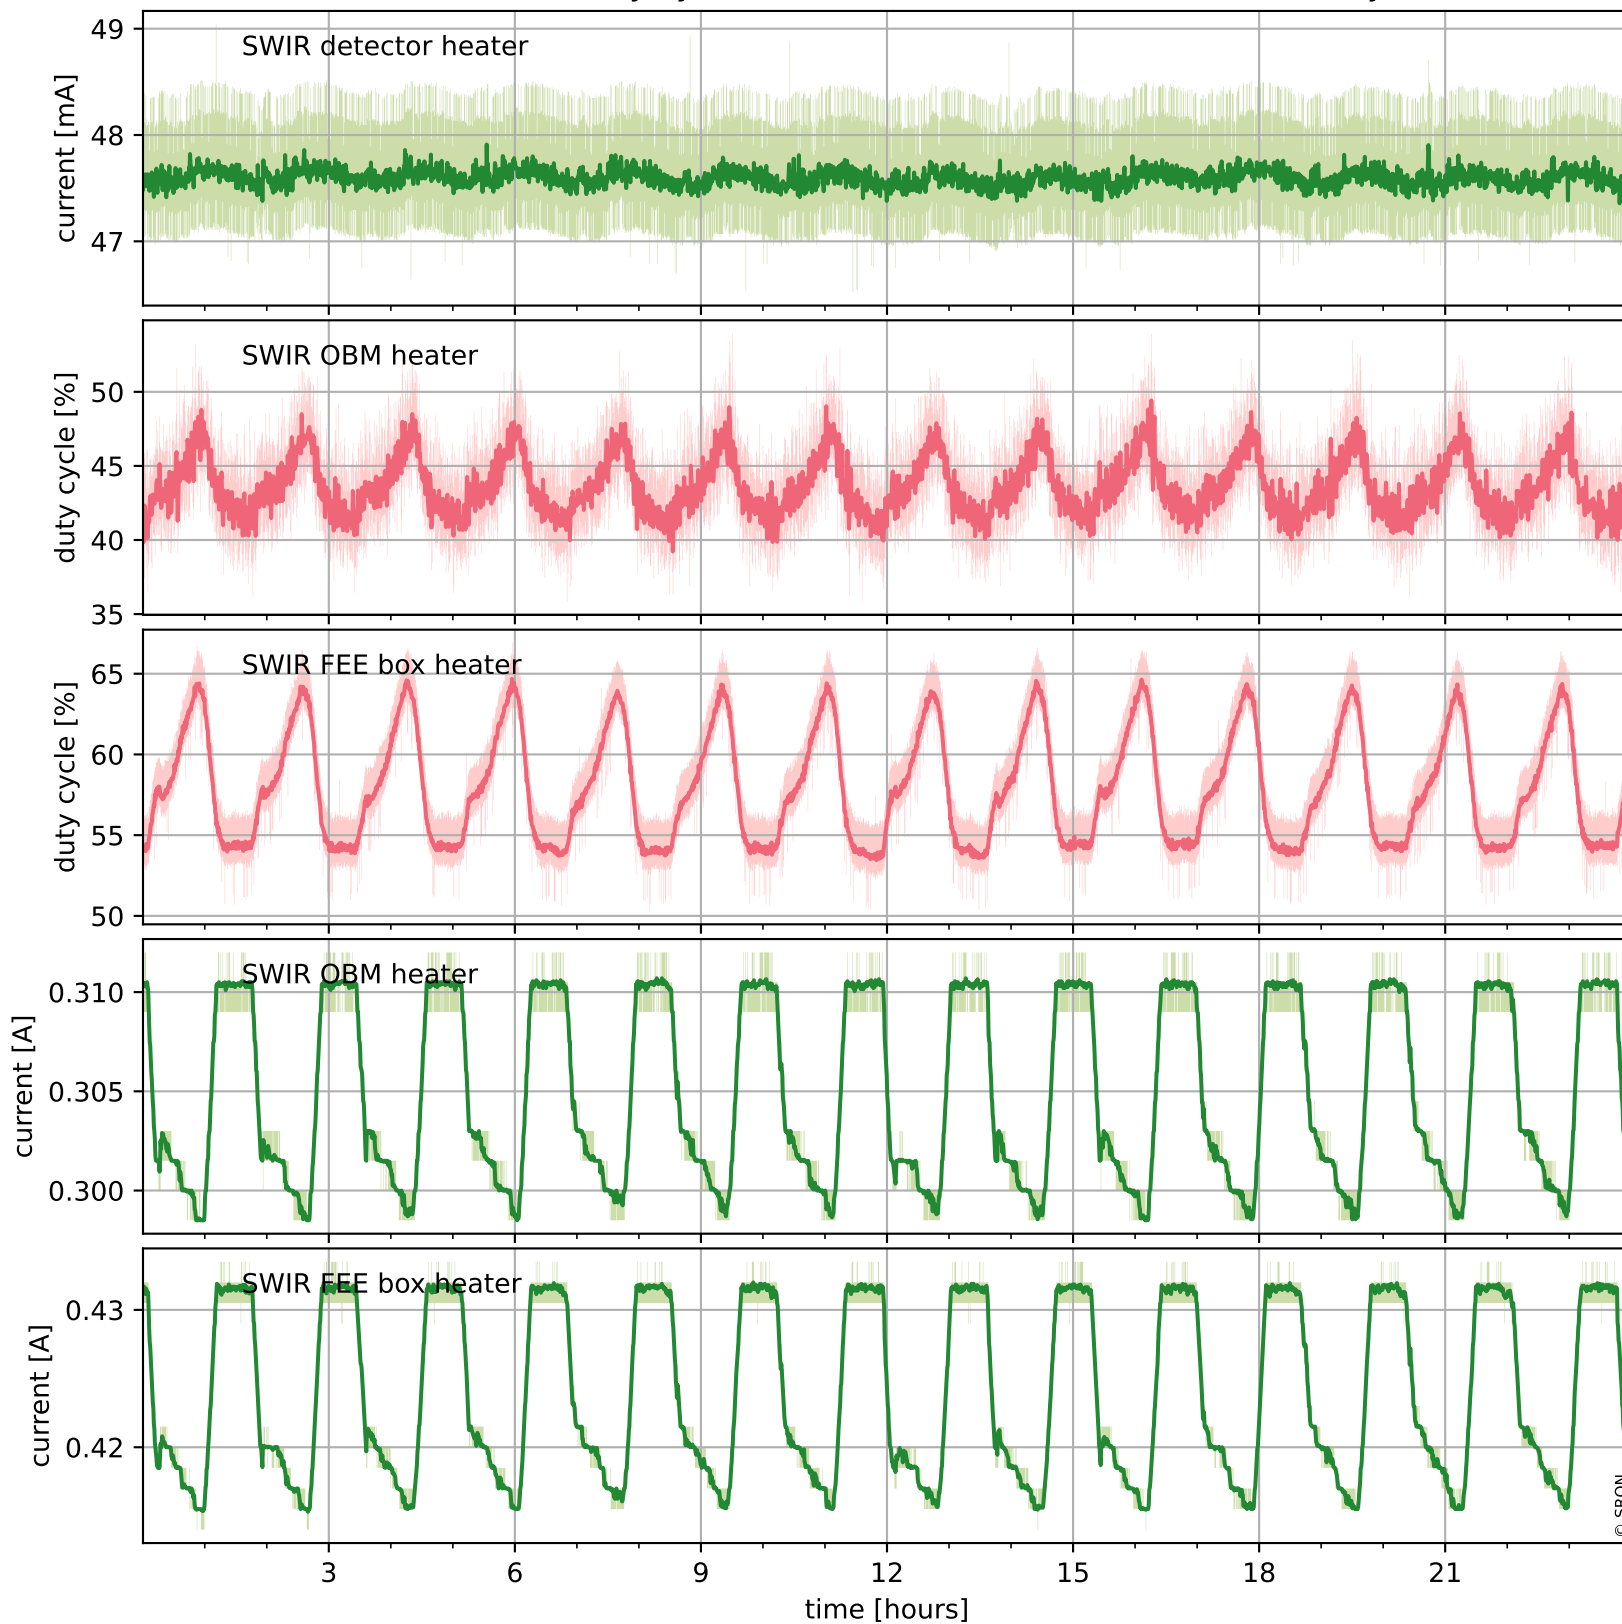

Tropomi SWIR housekeeping data

orbits : [12792, 12805]
coverage : 2020-04-02 / 2020-04-03
created : 2023-08-21T08:57:03

Temperature of sensors relevant for SWIR (one day)

Tropomi SWIR housekeeping data

orbits : [12321, 12805]
coverage : 2020-02-28 / 2020-04-03
created : 2023-08-21T08:57:03

Temperature of sensors relevant for SWIR (last month)

Tropomi SWIR housekeeping data

orbits : [12792, 12805]
coverage : 2020-04-02 / 2020-04-03
created : 2023-08-21T08:57:04

Current and duty cycle of 3 heaters relevant for SWIR (one day)

Tropomi SWIR housekeeping data

orbits : [12321, 12805]
coverage : 2020-02-28 / 2020-04-03
created : 2023-08-21T08:57:04

Current and duty cycle of 3 heaters relevant for SWIR (last month)

Tropomi SWIR housekeeping data

orbits : [12792, 12805]
coverage : 2020-04-02 / 2020-04-03
created : 2023-08-21T08:57:04

Temperature of sensors at the SWIR front-end electronics (one day)

Tropomi SWIR housekeeping data

orbits : [12321, 12805]
coverage : 2020-02-28 / 2020-04-03
created : 2023-08-21T08:57:05