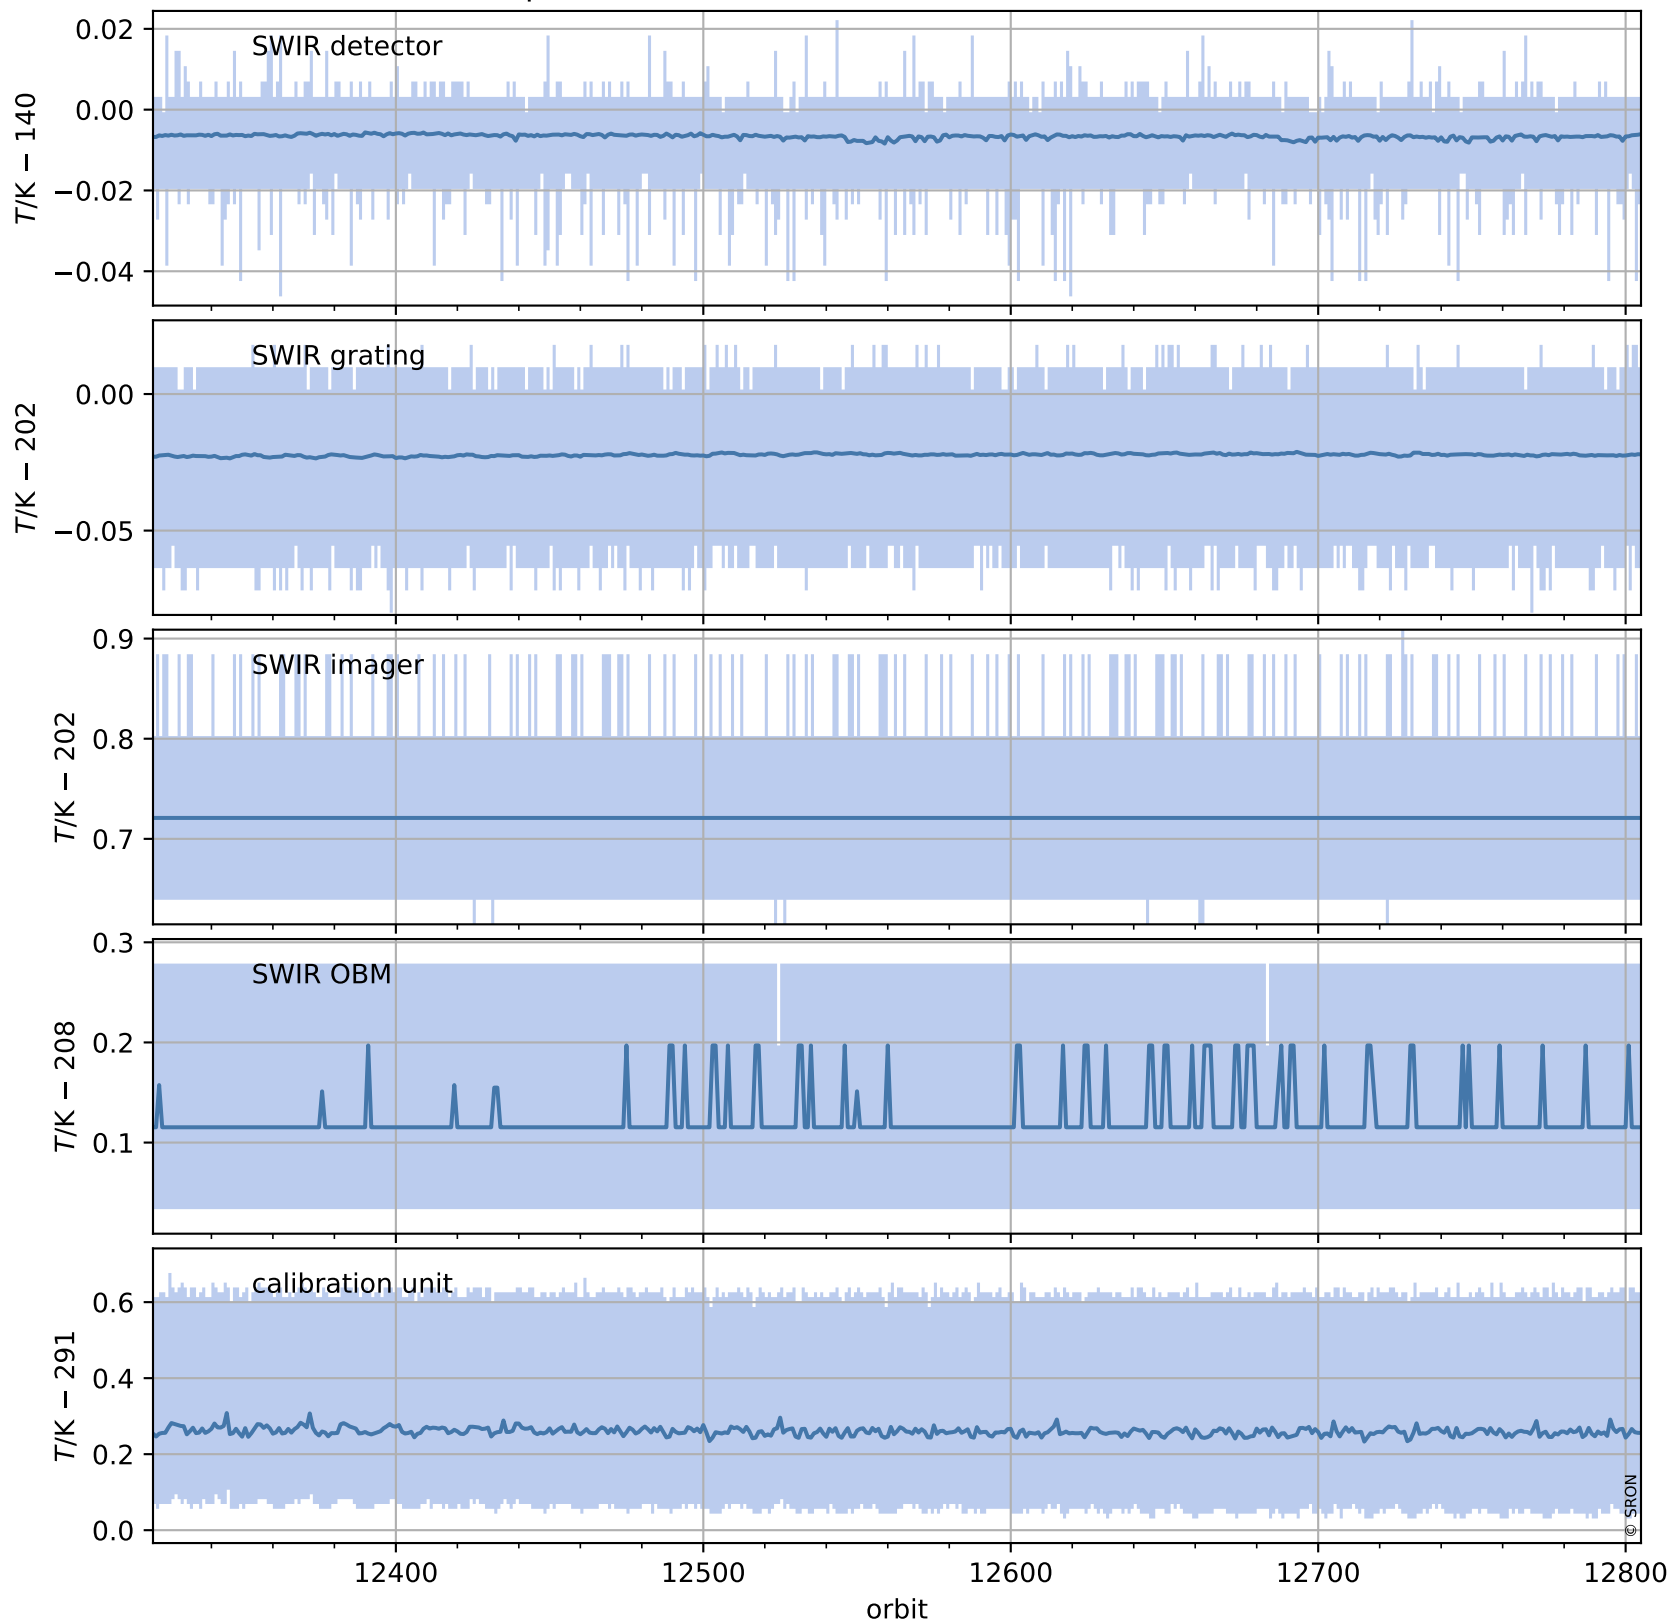

Tropomi SWIR housekeeping data

orbits : [12792, 12805]
coverage : 2020-04-02 / 2020-04-03
created : 2023-08-21T08:57:03

Temperature of sensors relevant for SWIR (one day)

Tropomi SWIR housekeeping data

orbits : [12321, 12805]
coverage : 2020-02-28 / 2020-04-03
created : 2023-08-21T08:57:03

Temperature of sensors relevant for SWIR (last month)

Tropomi SWIR housekeeping data

orbits : [12792, 12805]
coverage : 2020-04-02 / 2020-04-03
created : 2023-08-21T08:57:04

Current and duty cycle of 3 heaters relevant for SWIR (one day)

Tropomi SWIR housekeeping data

orbits : [12321, 12805]
coverage : 2020-02-28 / 2020-04-03
created : 2023-08-21T08:57:04

Current and duty cycle of 3 heaters relevant for SWIR (last month)

Tropomi SWIR housekeeping data

orbits : [12792, 12805]
coverage : 2020-04-02 / 2020-04-03
created : 2023-08-21T08:57:04

Temperature of sensors at the SWIR front-end electronics (one day)

Tropomi SWIR housekeeping data

orbits : [12321, 12805]
coverage : 2020-02-28 / 2020-04-03
created : 2023-08-21T08:57:05