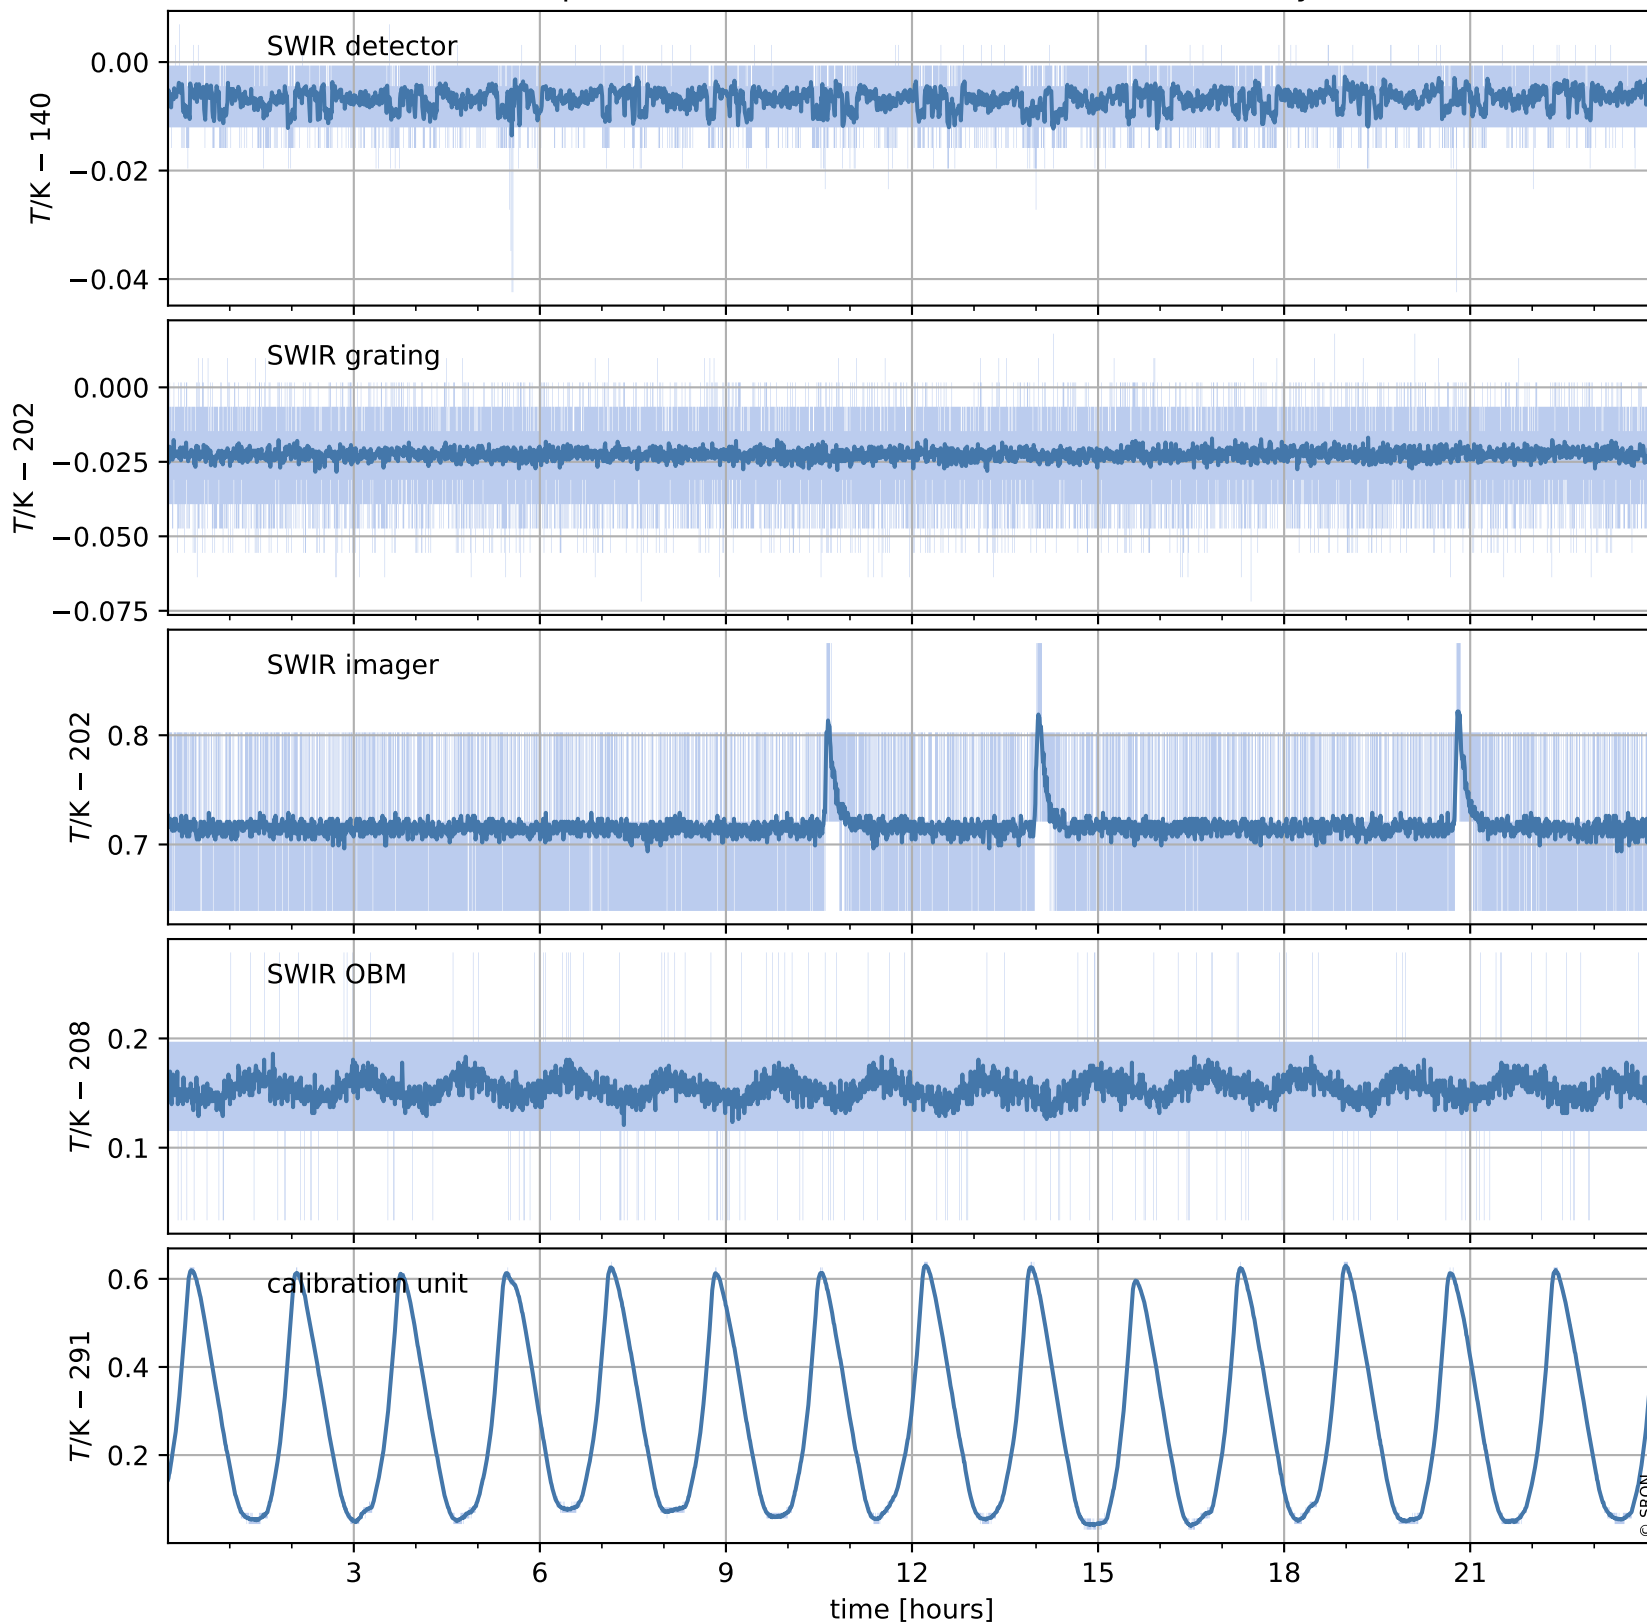

Tropomi SWIR housekeeping data

orbits : [12792, 12805]
coverage : 2020-04-02 / 2020-04-03
created : 2023-08-21T08:57:03

Temperature of sensors relevant for SWIR (one day)

Tropomi SWIR housekeeping data

orbits : [12321, 12805]
coverage : 2020-02-28 / 2020-04-03
created : 2023-08-21T08:57:03

Temperature of sensors relevant for SWIR (last month)

Tropomi SWIR housekeeping data

orbits : [12792, 12805]
coverage : 2020-04-02 / 2020-04-03
created : 2023-08-21T08:57:04

Current and duty cycle of 3 heaters relevant for SWIR (one day)

Tropomi SWIR housekeeping data

orbits : [12321, 12805]
coverage : 2020-02-28 / 2020-04-03
created : 2023-08-21T08:57:04

Current and duty cycle of 3 heaters relevant for SWIR (last month)

Tropomi SWIR housekeeping data

orbits : [12792, 12805]
coverage : 2020-04-02 / 2020-04-03
created : 2023-08-21T08:57:04

Temperature of sensors at the SWIR front-end electronics (one day)

Tropomi SWIR housekeeping data

orbits : [12321, 12805]
coverage : 2020-02-28 / 2020-04-03
created : 2023-08-21T08:57:05