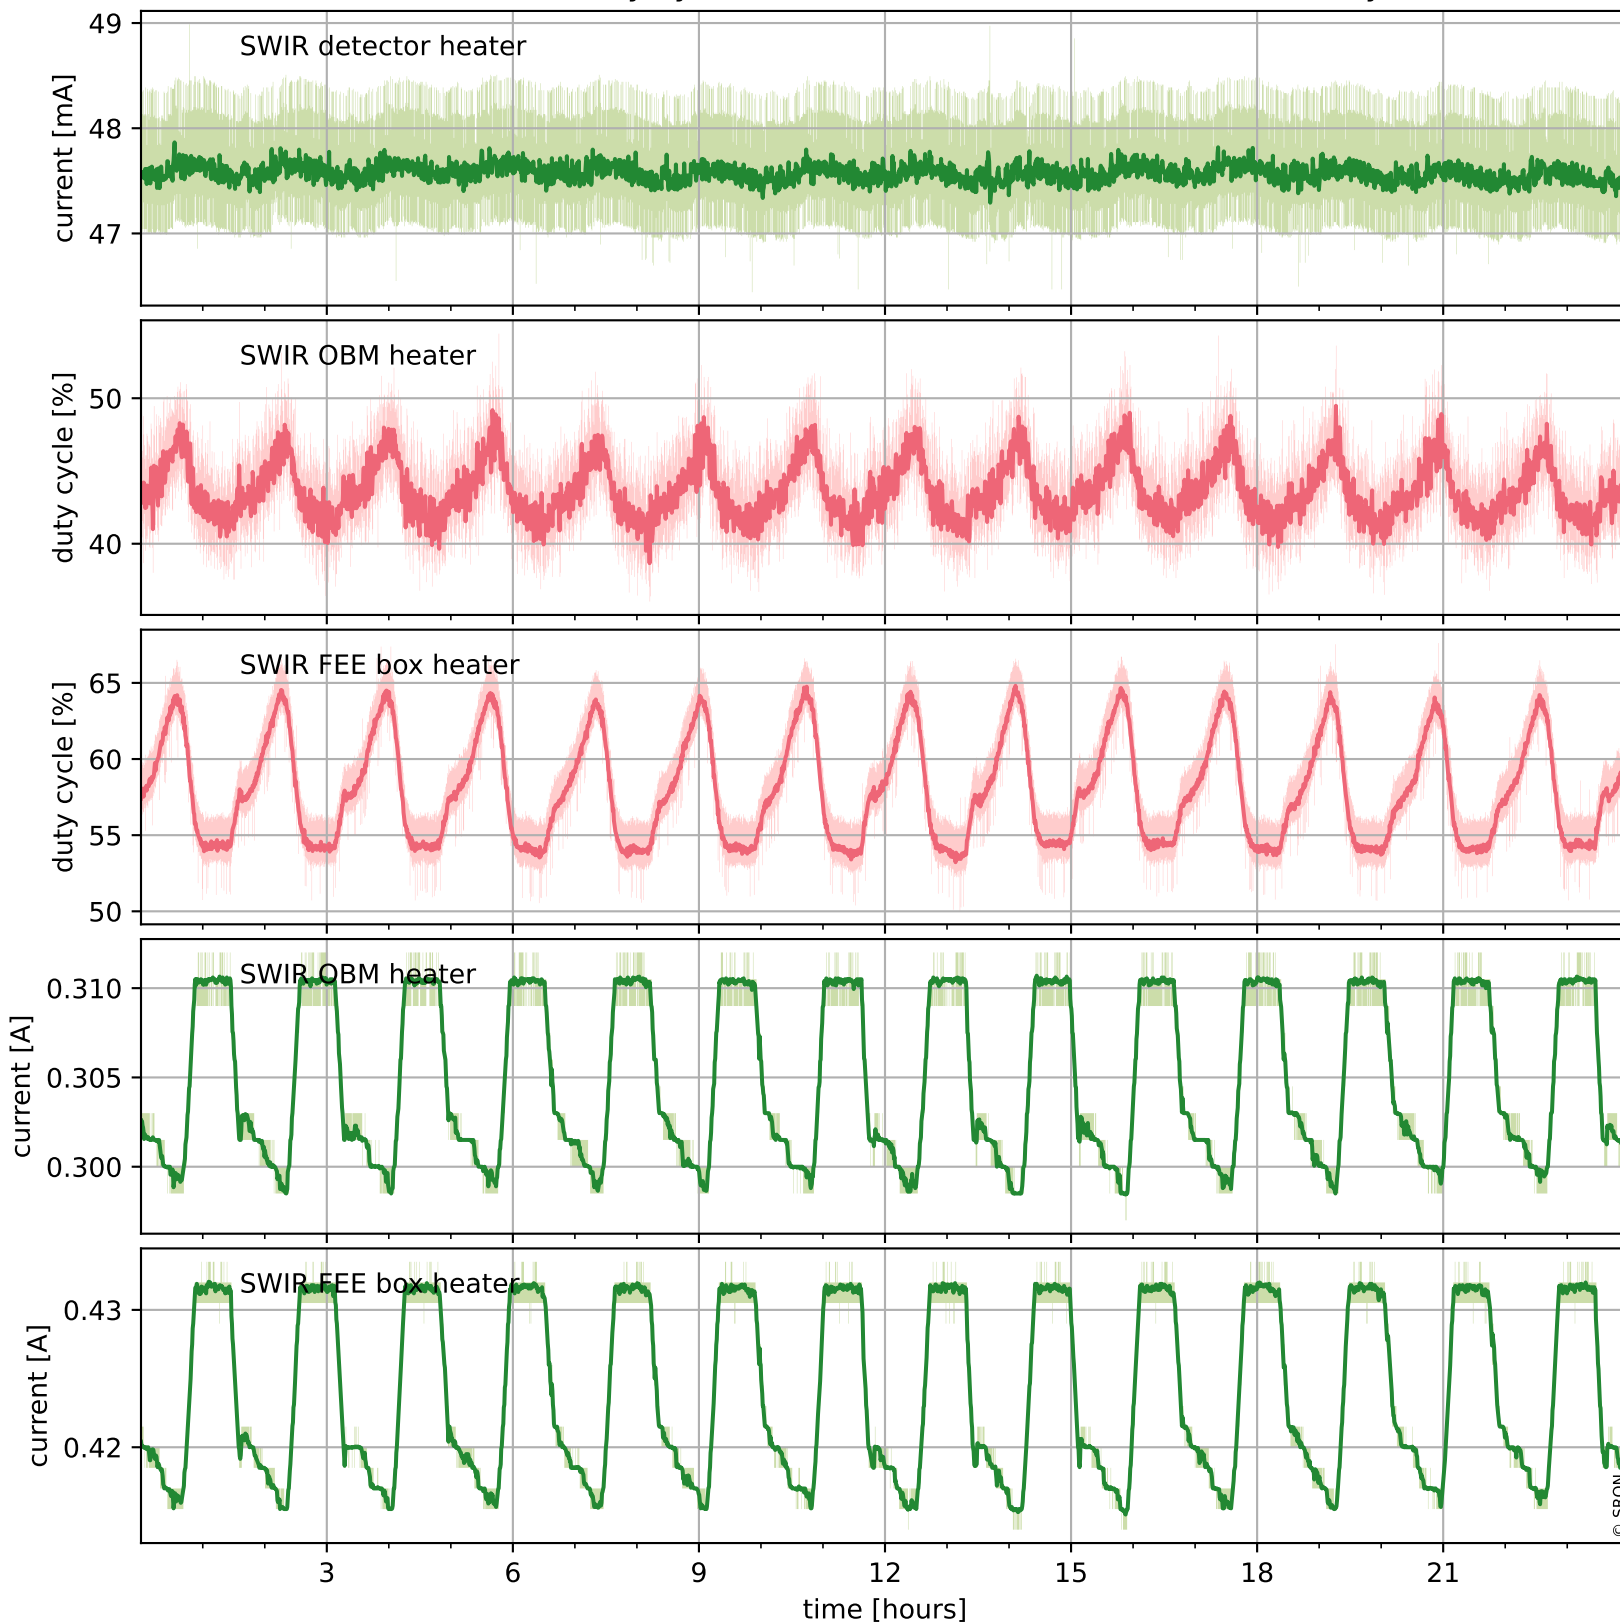

Tropomi SWIR housekeeping data

orbits : [12806, 12820]
coverage : 2020-04-03 / 2020-04-04
created : 2023-08-21T08:57:06

Current and duty cycle of 3 heaters relevant for SWIR (one day)