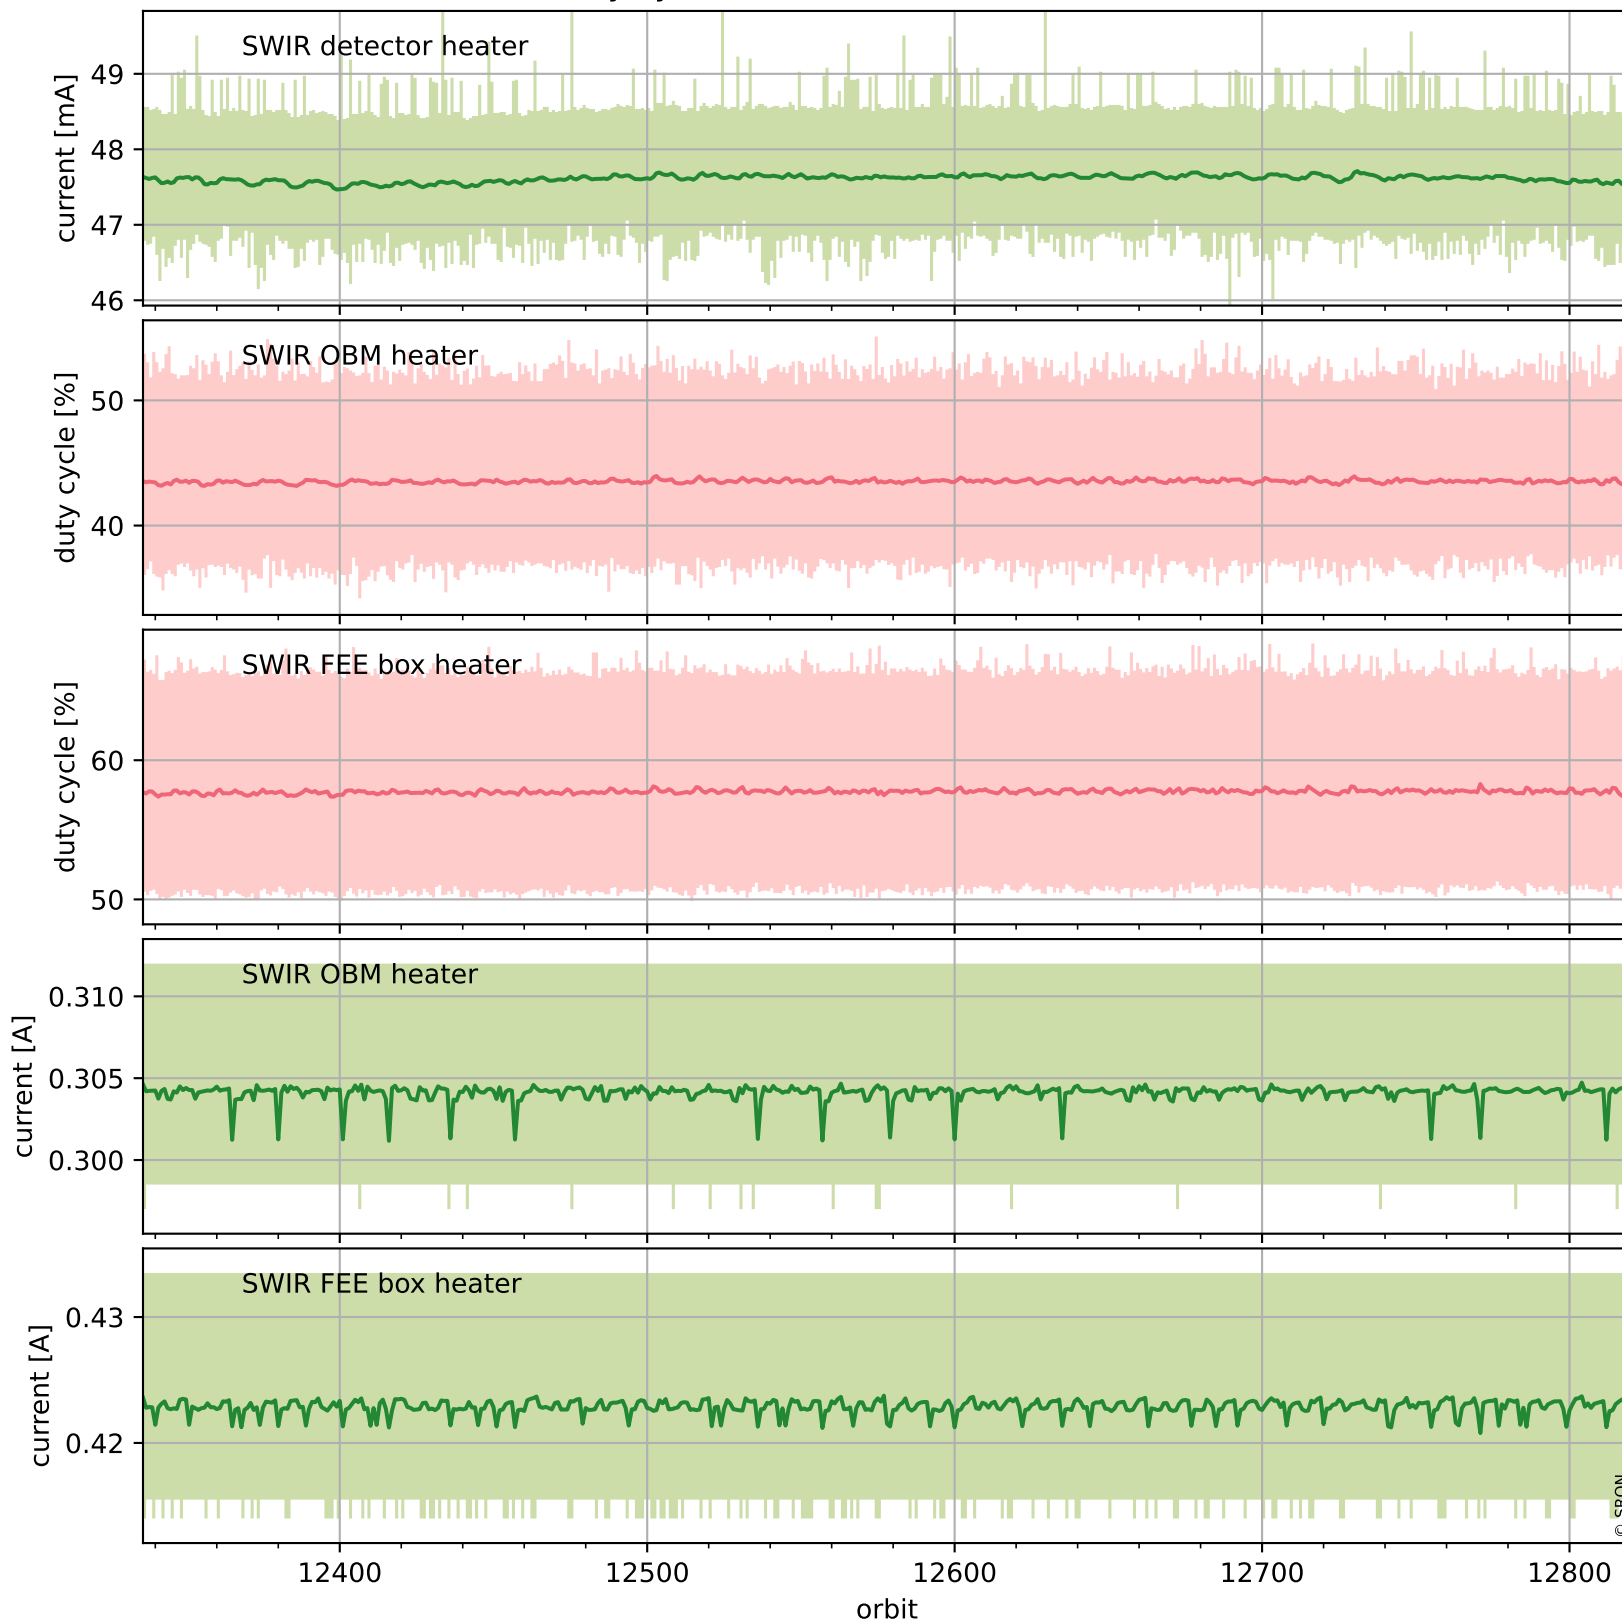

Tropomi SWIR housekeeping data

orbits : [12336, 12820]
coverage : 2020-02-29 / 2020-04-04
created : 2023-08-21T08:57:06

Current and duty cycle of 3 heaters relevant for SWIR (last month)