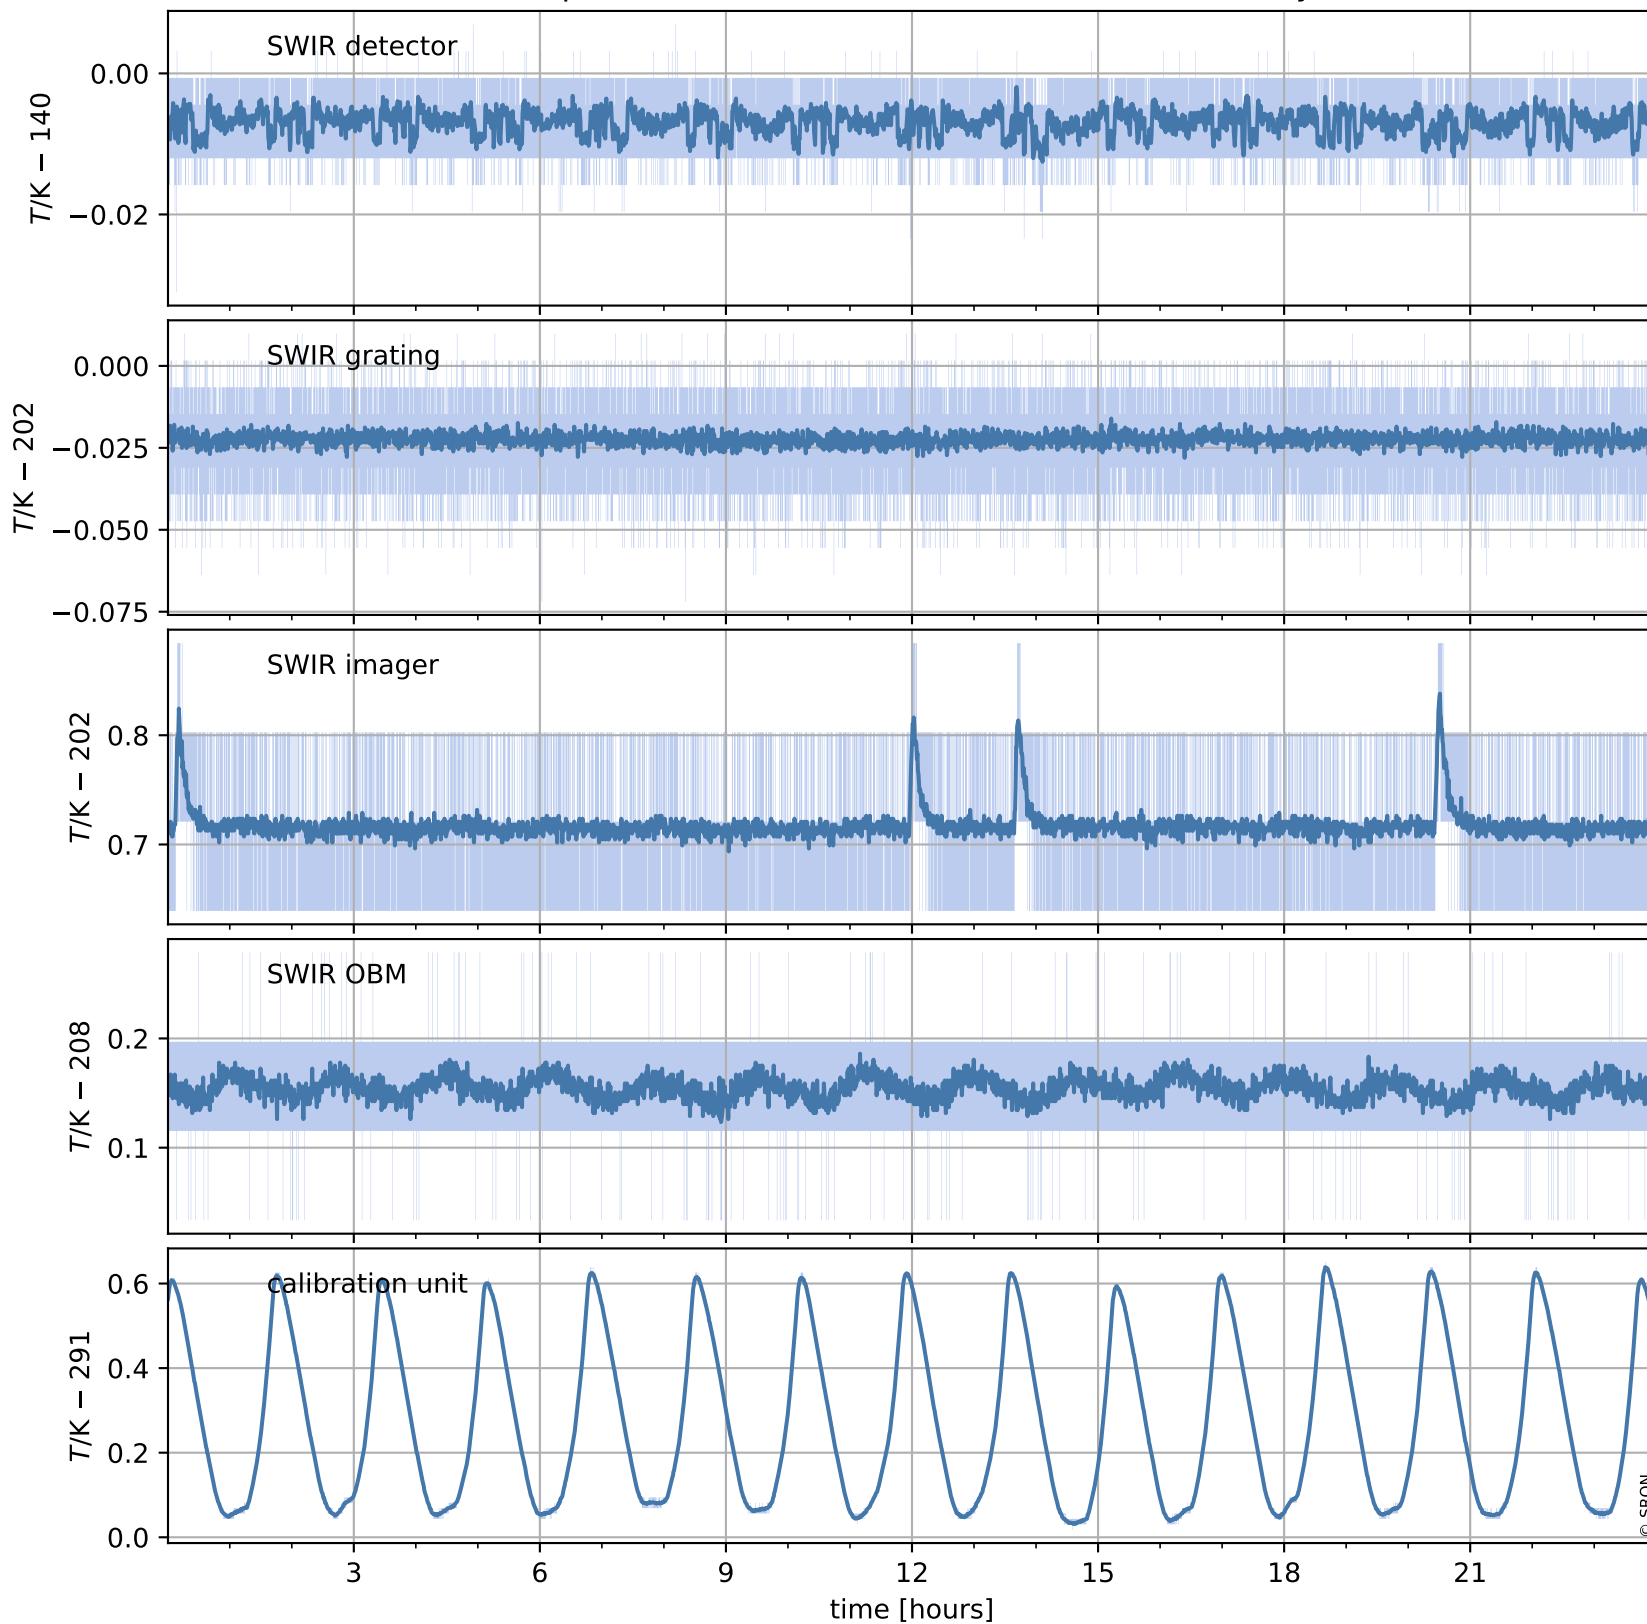

# Tropomi SWIR housekeeping data

orbits : [12806, 12820]  
coverage : 2020-04-03 / 2020-04-04  
created : 2023-08-21T08:57:05

## Temperature of sensors relevant for SWIR (one day)

## Temperature of sensors relevant for SWIR (last month)