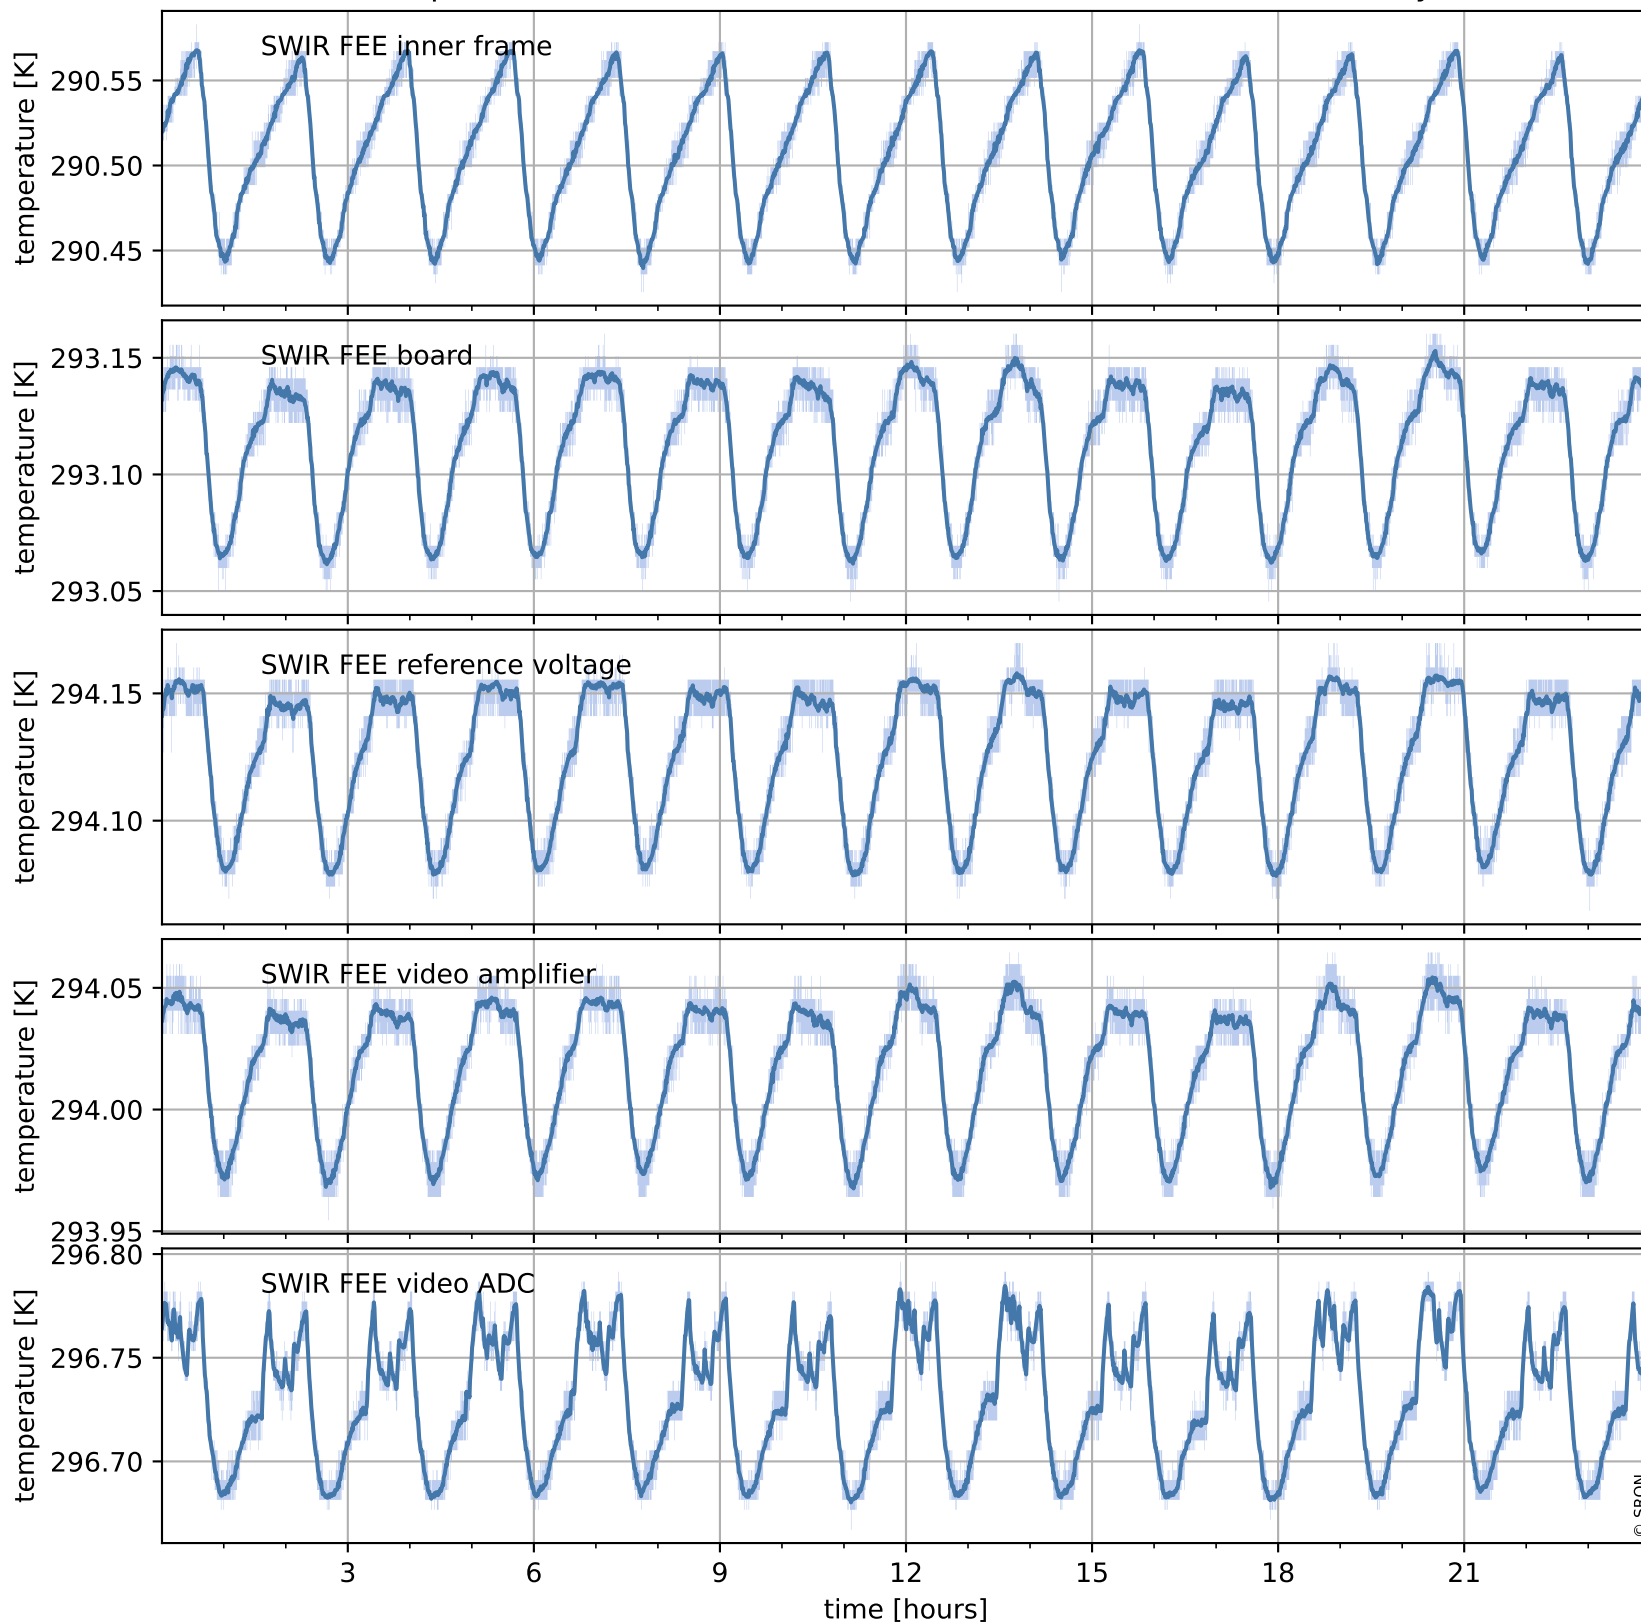

Tropomi SWIR housekeeping data

orbits : [12806, 12820]
coverage : 2020-04-03 / 2020-04-04
created : 2023-08-21T08:57:07

Temperature of sensors at the SWIR front-end electronics (one day)