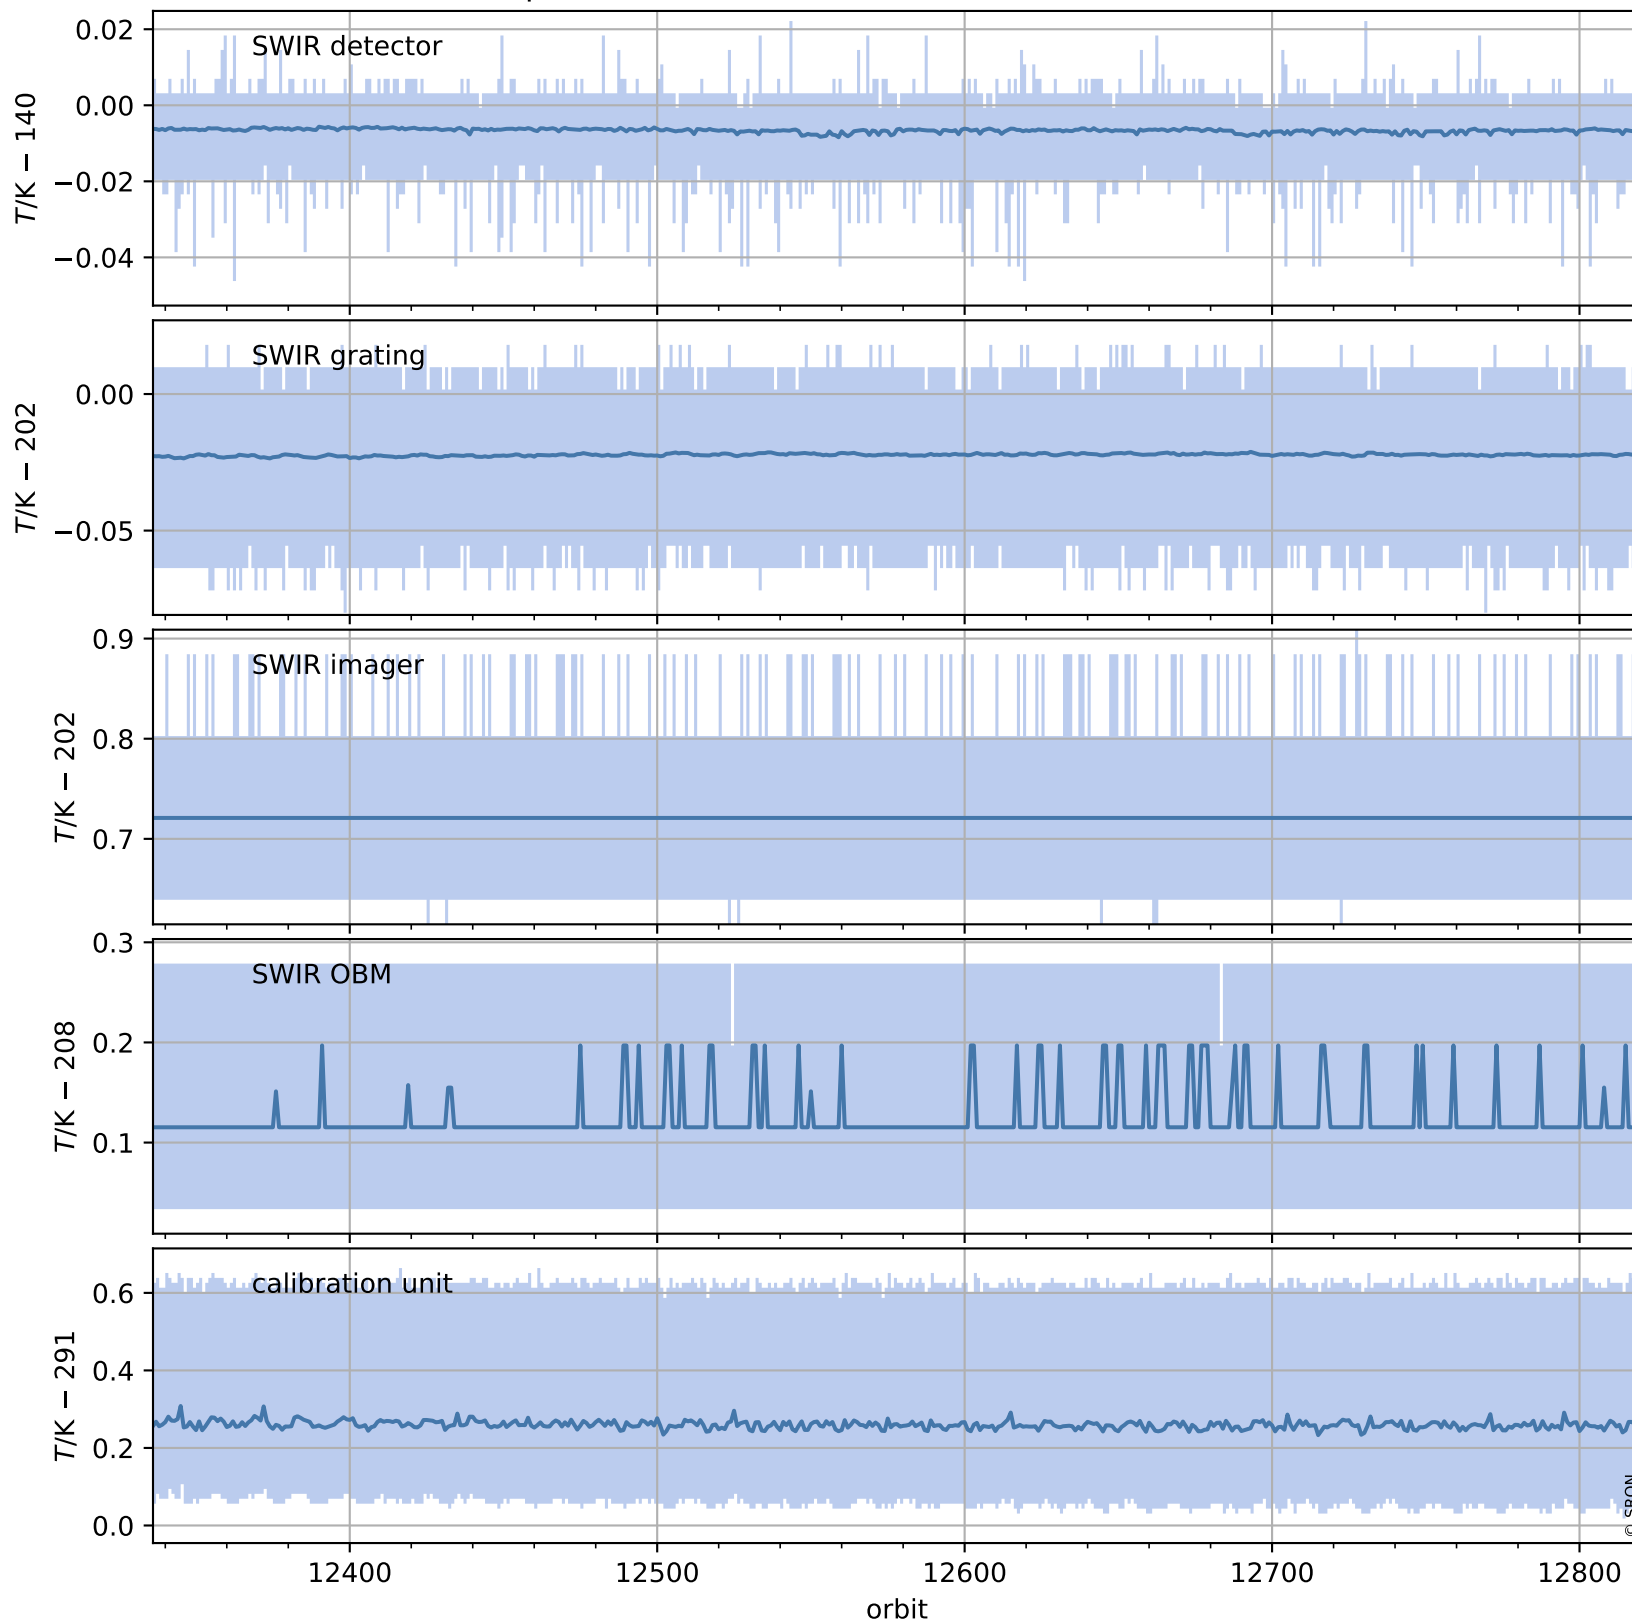

# Tropomi SWIR housekeeping data

orbits : [12806, 12820]  
coverage : 2020-04-03 / 2020-04-04  
created : 2023-08-21T08:57:05

## Temperature of sensors relevant for SWIR (one day)

# Tropomi SWIR housekeeping data

orbits : [12336, 12820]  
coverage : 2020-02-29 / 2020-04-04  
created : 2023-08-21T08:57:06

## Temperature of sensors relevant for SWIR (last month)