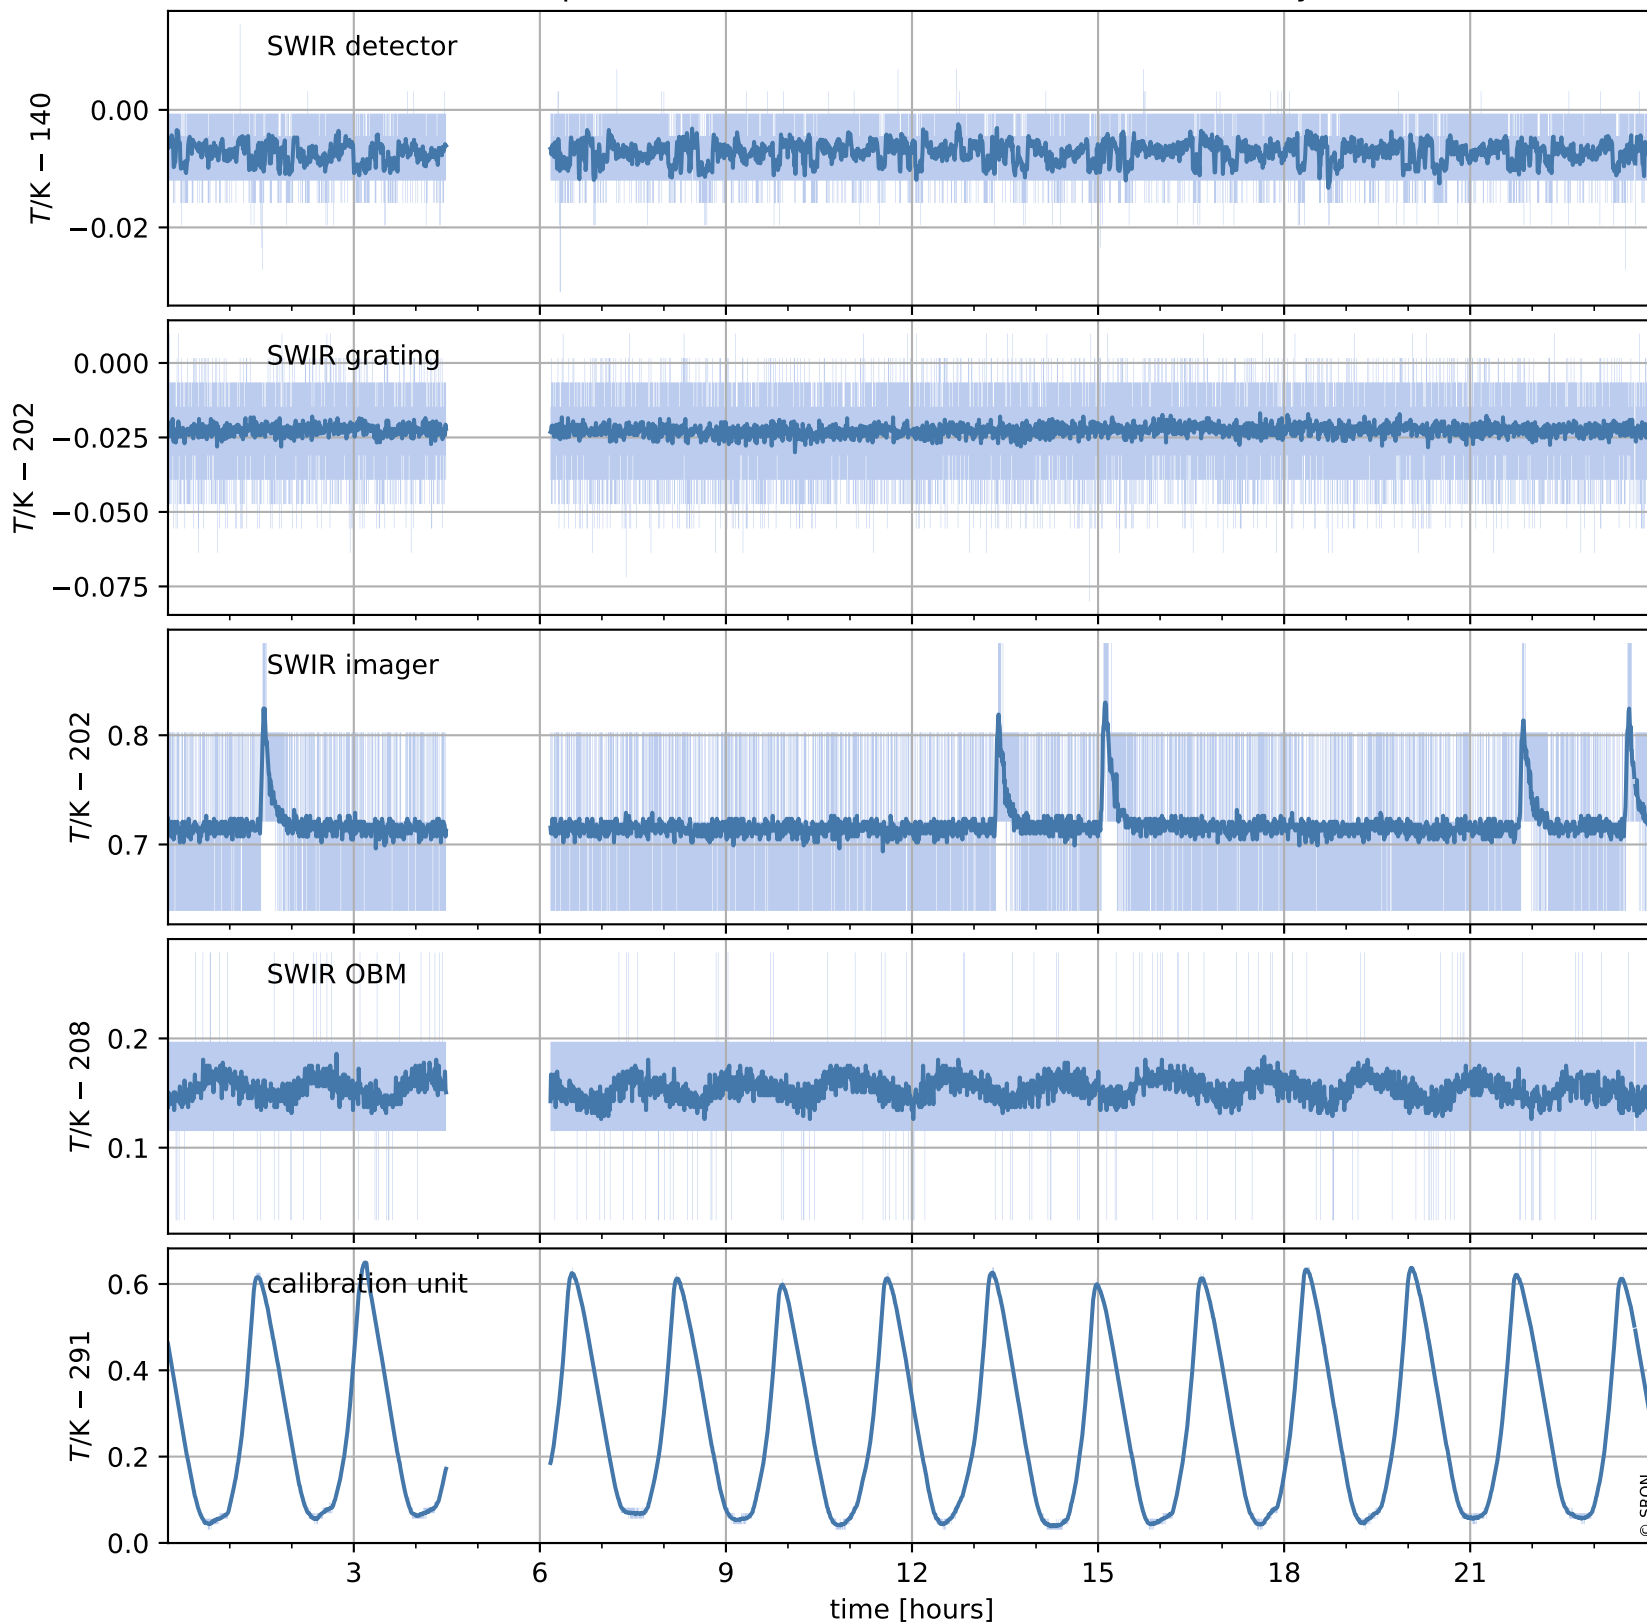

Tropomi SWIR housekeeping data

orbits : [12821, 12834]
coverage : 2020-04-04 / 2020-04-05
created : 2023-08-21T08:57:08

Temperature of sensors relevant for SWIR (one day)

Tropomi SWIR housekeeping data

orbits : [12350, 12834]
coverage : 2020-03-01 / 2020-04-05
created : 2023-08-21T08:57:08

Temperature of sensors relevant for SWIR (last month)

Tropomi SWIR housekeeping data

orbits : [12821, 12834]
coverage : 2020-04-04 / 2020-04-05
created : 2023-08-21T08:57:08

Current and duty cycle of 3 heaters relevant for SWIR (one day)

Tropomi SWIR housekeeping data

orbits : [12350, 12834]
coverage : 2020-03-01 / 2020-04-05
created : 2023-08-21T08:57:09

Current and duty cycle of 3 heaters relevant for SWIR (last month)

Tropomi SWIR housekeeping data

orbits : [12821, 12834]
coverage : 2020-04-04 / 2020-04-05
created : 2023-08-21T08:57:09

Temperature of sensors at the SWIR front-end electronics (one day)

Tropomi SWIR housekeeping data

orbits : [12350, 12834]
coverage : 2020-03-01 / 2020-04-05
created : 2023-08-21T08:57:09