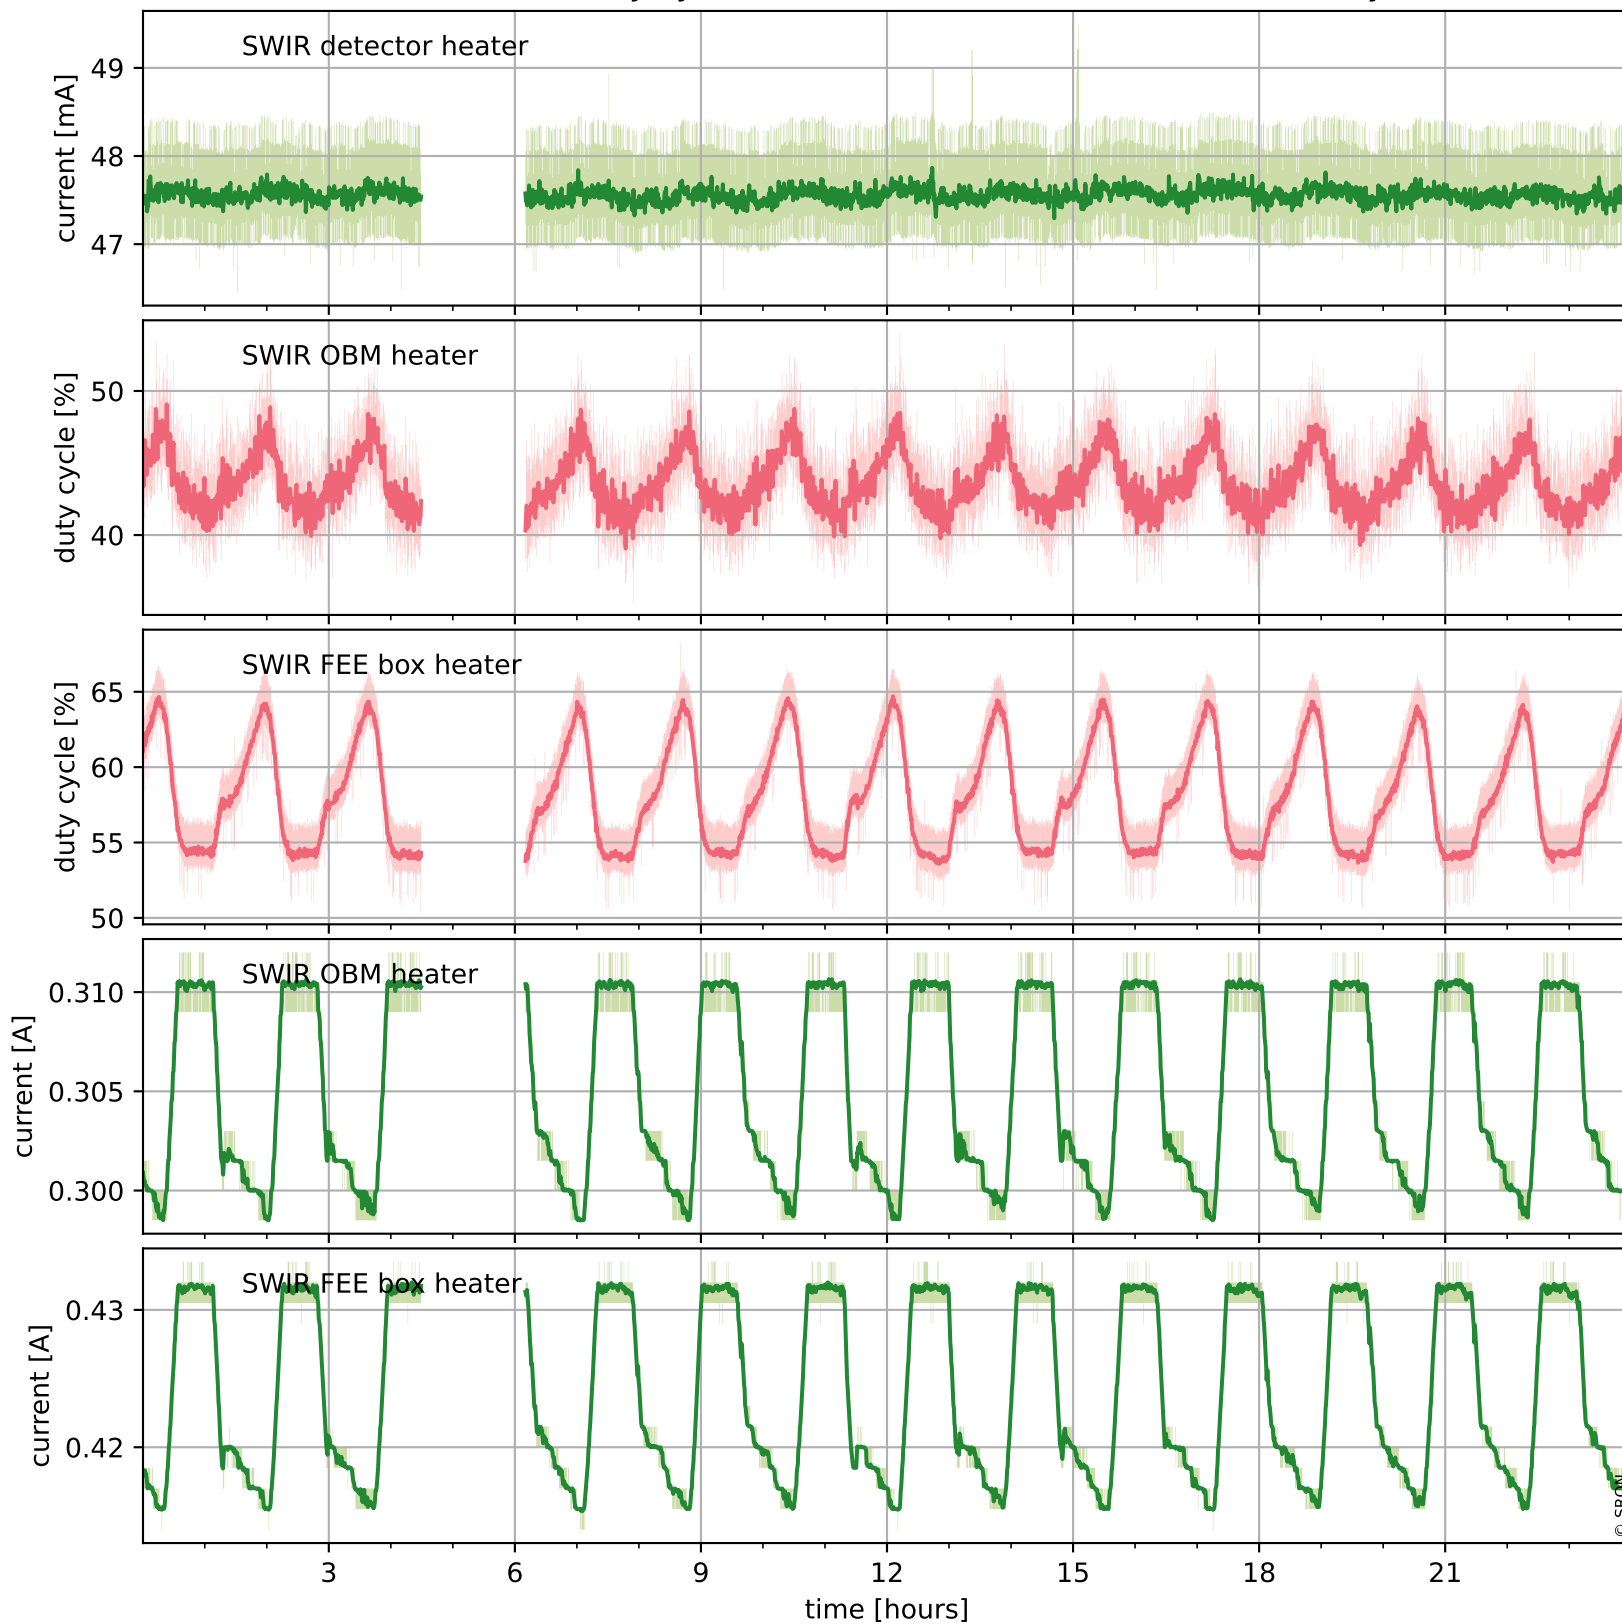

Tropomi SWIR housekeeping data

orbits : [12821, 12834]
coverage : 2020-04-04 / 2020-04-05
created : 2023-08-21T08:57:08

Temperature of sensors relevant for SWIR (one day)

Tropomi SWIR housekeeping data

orbits : [12350, 12834]
coverage : 2020-03-01 / 2020-04-05
created : 2023-08-21T08:57:08

Temperature of sensors relevant for SWIR (last month)

Tropomi SWIR housekeeping data

orbits : [12821, 12834]
coverage : 2020-04-04 / 2020-04-05
created : 2023-08-21T08:57:08

Current and duty cycle of 3 heaters relevant for SWIR (one day)

Tropomi SWIR housekeeping data

orbits : [12350, 12834]
coverage : 2020-03-01 / 2020-04-05
created : 2023-08-21T08:57:09

Current and duty cycle of 3 heaters relevant for SWIR (last month)

Tropomi SWIR housekeeping data

orbits : [12821, 12834]
coverage : 2020-04-04 / 2020-04-05
created : 2023-08-21T08:57:09

Temperature of sensors at the SWIR front-end electronics (one day)

Tropomi SWIR housekeeping data

orbits : [12350, 12834]
coverage : 2020-03-01 / 2020-04-05
created : 2023-08-21T08:57:09