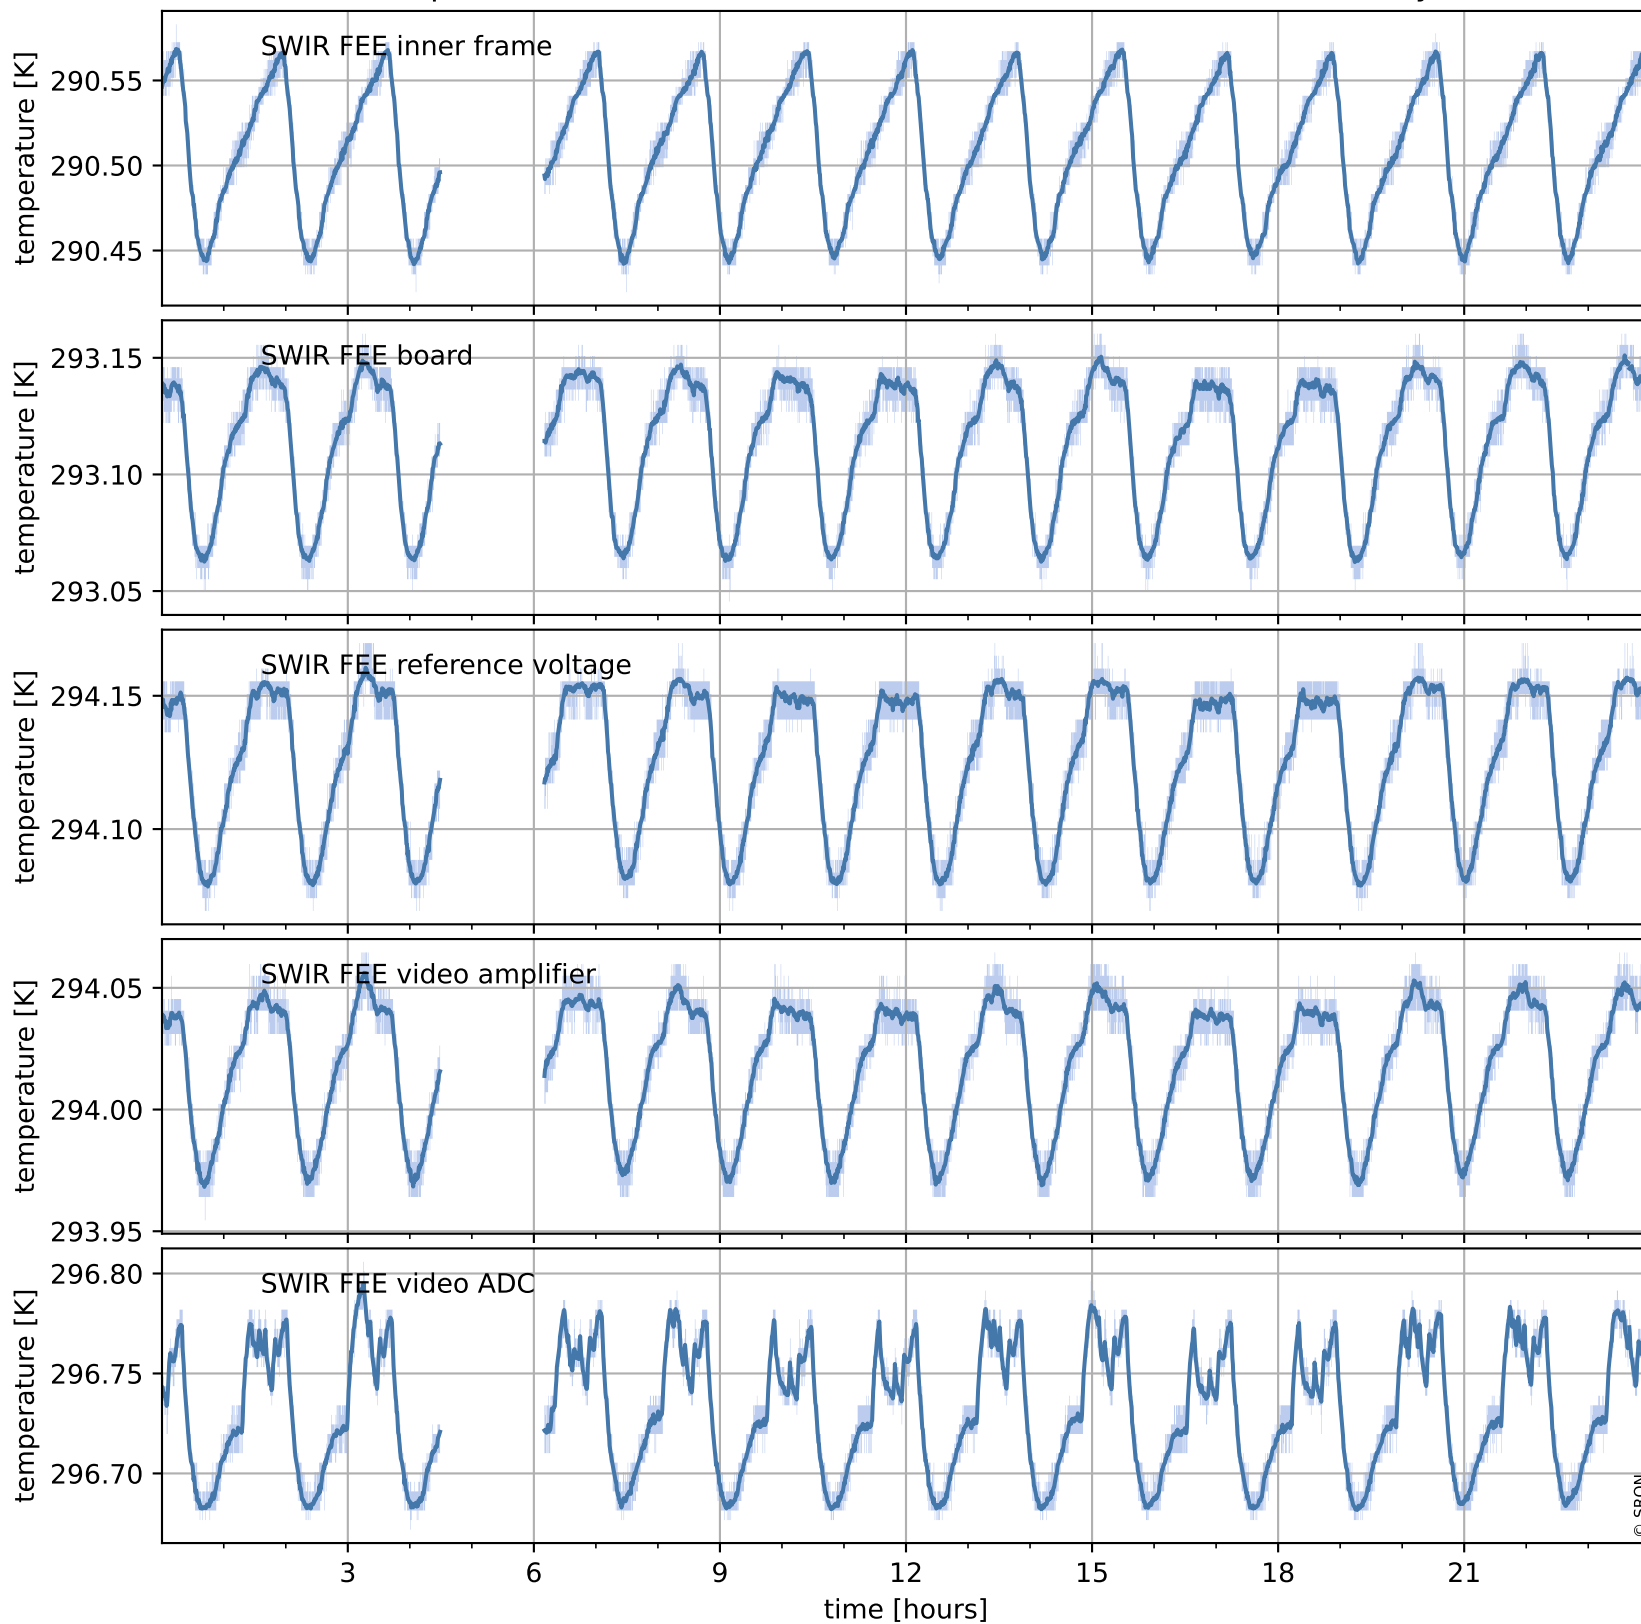

Tropomi SWIR housekeeping data

orbits : [12821, 12834]
coverage : 2020-04-04 / 2020-04-05
created : 2023-08-21T08:57:08

Temperature of sensors relevant for SWIR (one day)

Tropomi SWIR housekeeping data

orbits : [12350, 12834]
coverage : 2020-03-01 / 2020-04-05
created : 2023-08-21T08:57:08

Temperature of sensors relevant for SWIR (last month)

Tropomi SWIR housekeeping data

orbits : [12821, 12834]
coverage : 2020-04-04 / 2020-04-05
created : 2023-08-21T08:57:08

Current and duty cycle of 3 heaters relevant for SWIR (one day)

Tropomi SWIR housekeeping data

orbits : [12350, 12834]
coverage : 2020-03-01 / 2020-04-05
created : 2023-08-21T08:57:09

Current and duty cycle of 3 heaters relevant for SWIR (last month)

Tropomi SWIR housekeeping data

orbits : [12821, 12834]
coverage : 2020-04-04 / 2020-04-05
created : 2023-08-21T08:57:09

Temperature of sensors at the SWIR front-end electronics (one day)

Tropomi SWIR housekeeping data

orbits : [12350, 12834]
coverage : 2020-03-01 / 2020-04-05
created : 2023-08-21T08:57:09