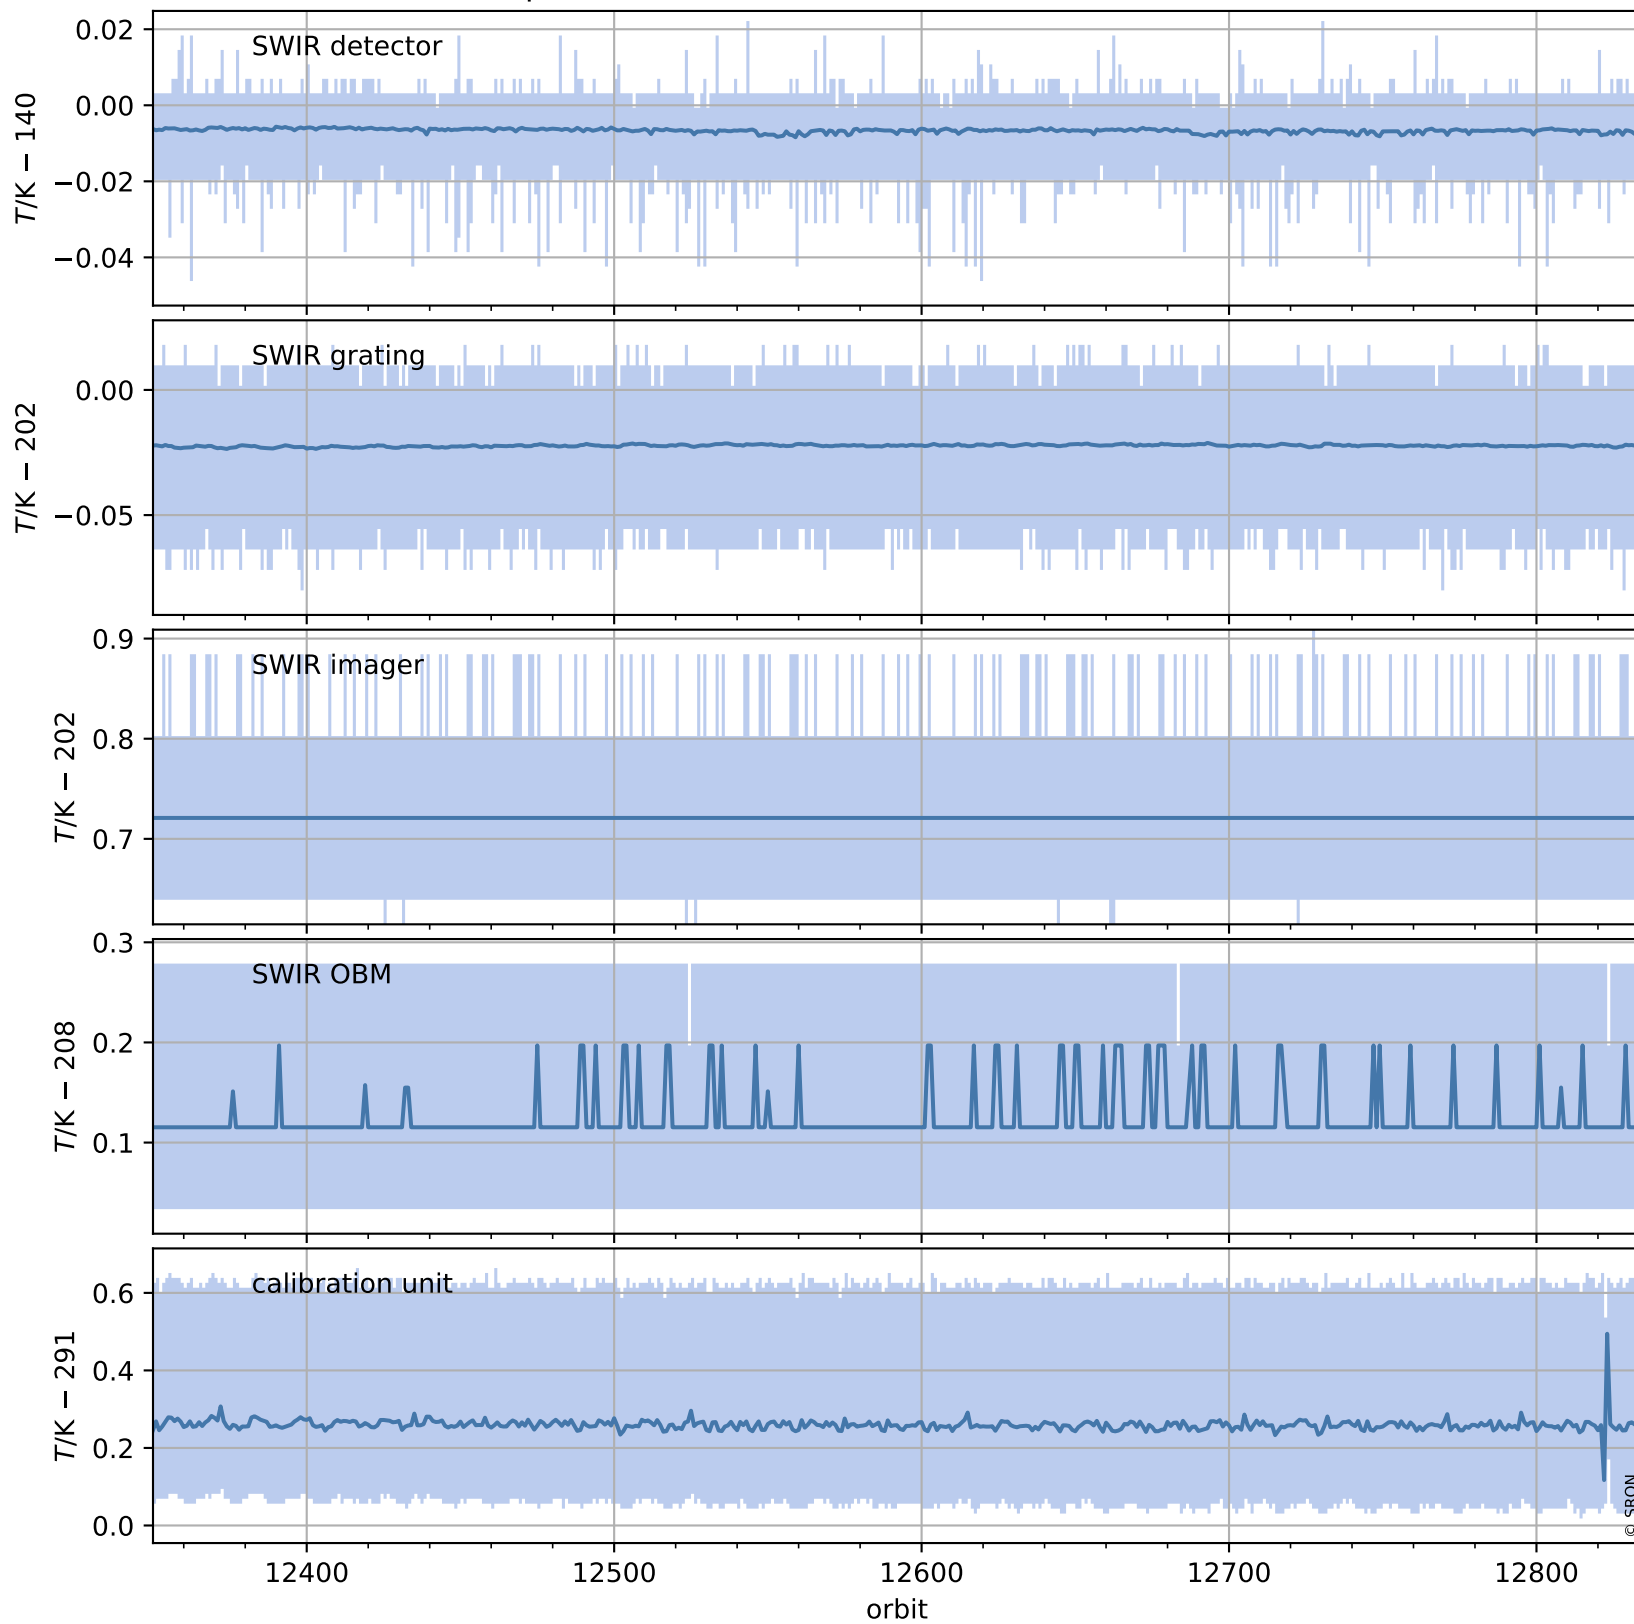

Tropomi SWIR housekeeping data

orbits : [12821, 12834]
coverage : 2020-04-04 / 2020-04-05
created : 2023-08-21T08:57:08

Temperature of sensors relevant for SWIR (one day)

Tropomi SWIR housekeeping data

orbits : [12350, 12834]
coverage : 2020-03-01 / 2020-04-05
created : 2023-08-21T08:57:08

Temperature of sensors relevant for SWIR (last month)

Tropomi SWIR housekeeping data

orbits : [12821, 12834]
coverage : 2020-04-04 / 2020-04-05
created : 2023-08-21T08:57:08

Current and duty cycle of 3 heaters relevant for SWIR (one day)

Tropomi SWIR housekeeping data

orbits : [12350, 12834]
coverage : 2020-03-01 / 2020-04-05
created : 2023-08-21T08:57:09

Current and duty cycle of 3 heaters relevant for SWIR (last month)

Tropomi SWIR housekeeping data

orbits : [12821, 12834]
coverage : 2020-04-04 / 2020-04-05
created : 2023-08-21T08:57:09

Temperature of sensors at the SWIR front-end electronics (one day)

Tropomi SWIR housekeeping data

orbits : [12350, 12834]
coverage : 2020-03-01 / 2020-04-05
created : 2023-08-21T08:57:09