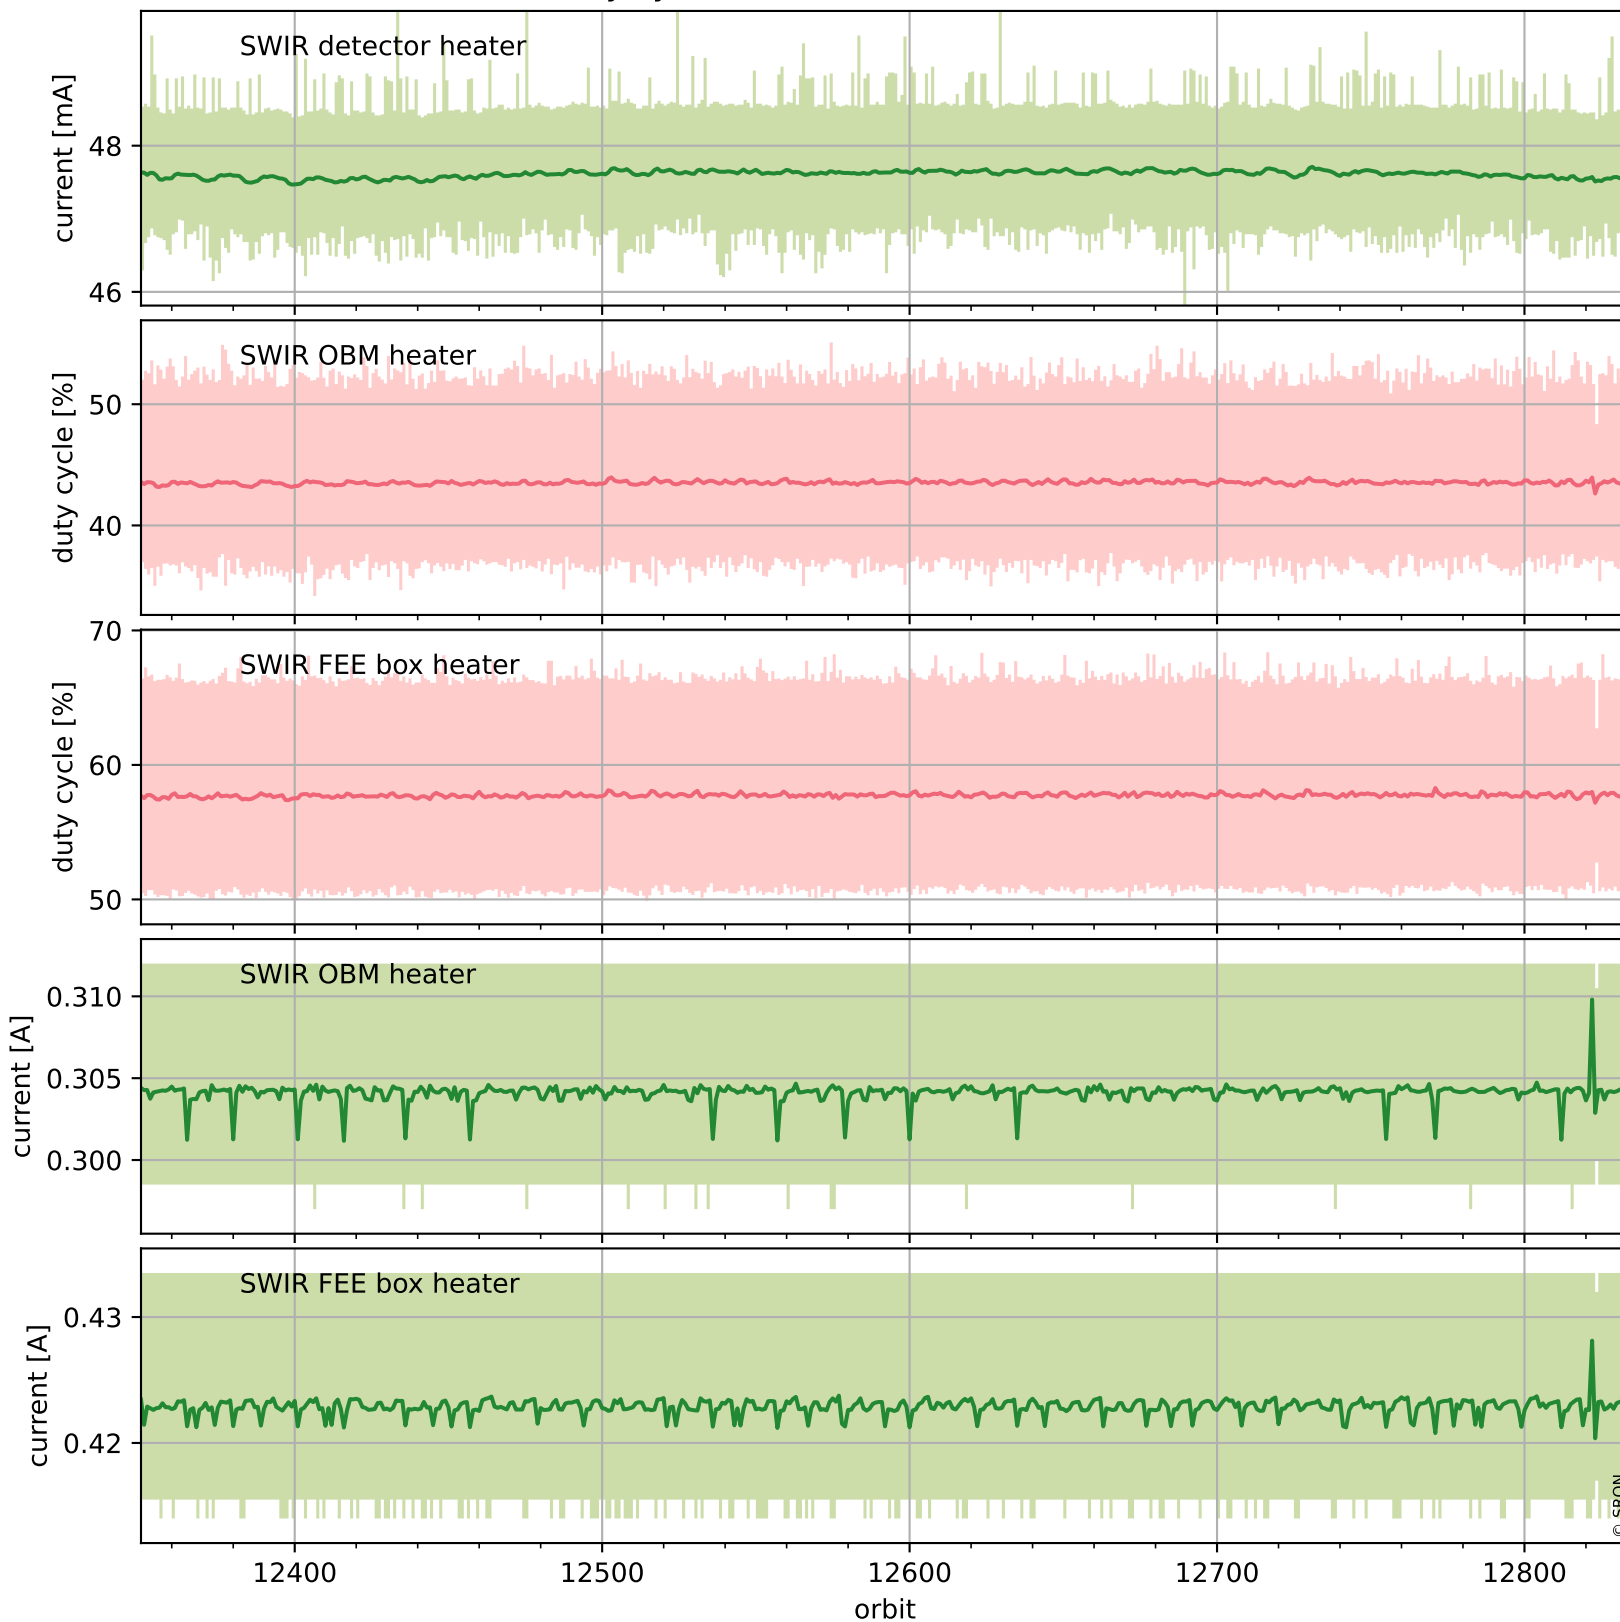

Tropomi SWIR housekeeping data

orbits : [12821, 12834]
coverage : 2020-04-04 / 2020-04-05
created : 2023-08-21T08:57:08

Temperature of sensors relevant for SWIR (one day)

Tropomi SWIR housekeeping data

orbits : [12350, 12834]
coverage : 2020-03-01 / 2020-04-05
created : 2023-08-21T08:57:08

Temperature of sensors relevant for SWIR (last month)

Tropomi SWIR housekeeping data

orbits : [12821, 12834]
coverage : 2020-04-04 / 2020-04-05
created : 2023-08-21T08:57:08

Current and duty cycle of 3 heaters relevant for SWIR (one day)

Tropomi SWIR housekeeping data

orbits : [12350, 12834]
coverage : 2020-03-01 / 2020-04-05
created : 2023-08-21T08:57:09

Current and duty cycle of 3 heaters relevant for SWIR (last month)

Tropomi SWIR housekeeping data

orbits : [12821, 12834]
coverage : 2020-04-04 / 2020-04-05
created : 2023-08-21T08:57:09

Temperature of sensors at the SWIR front-end electronics (one day)

Tropomi SWIR housekeeping data

orbits : [12350, 12834]
coverage : 2020-03-01 / 2020-04-05
created : 2023-08-21T08:57:09