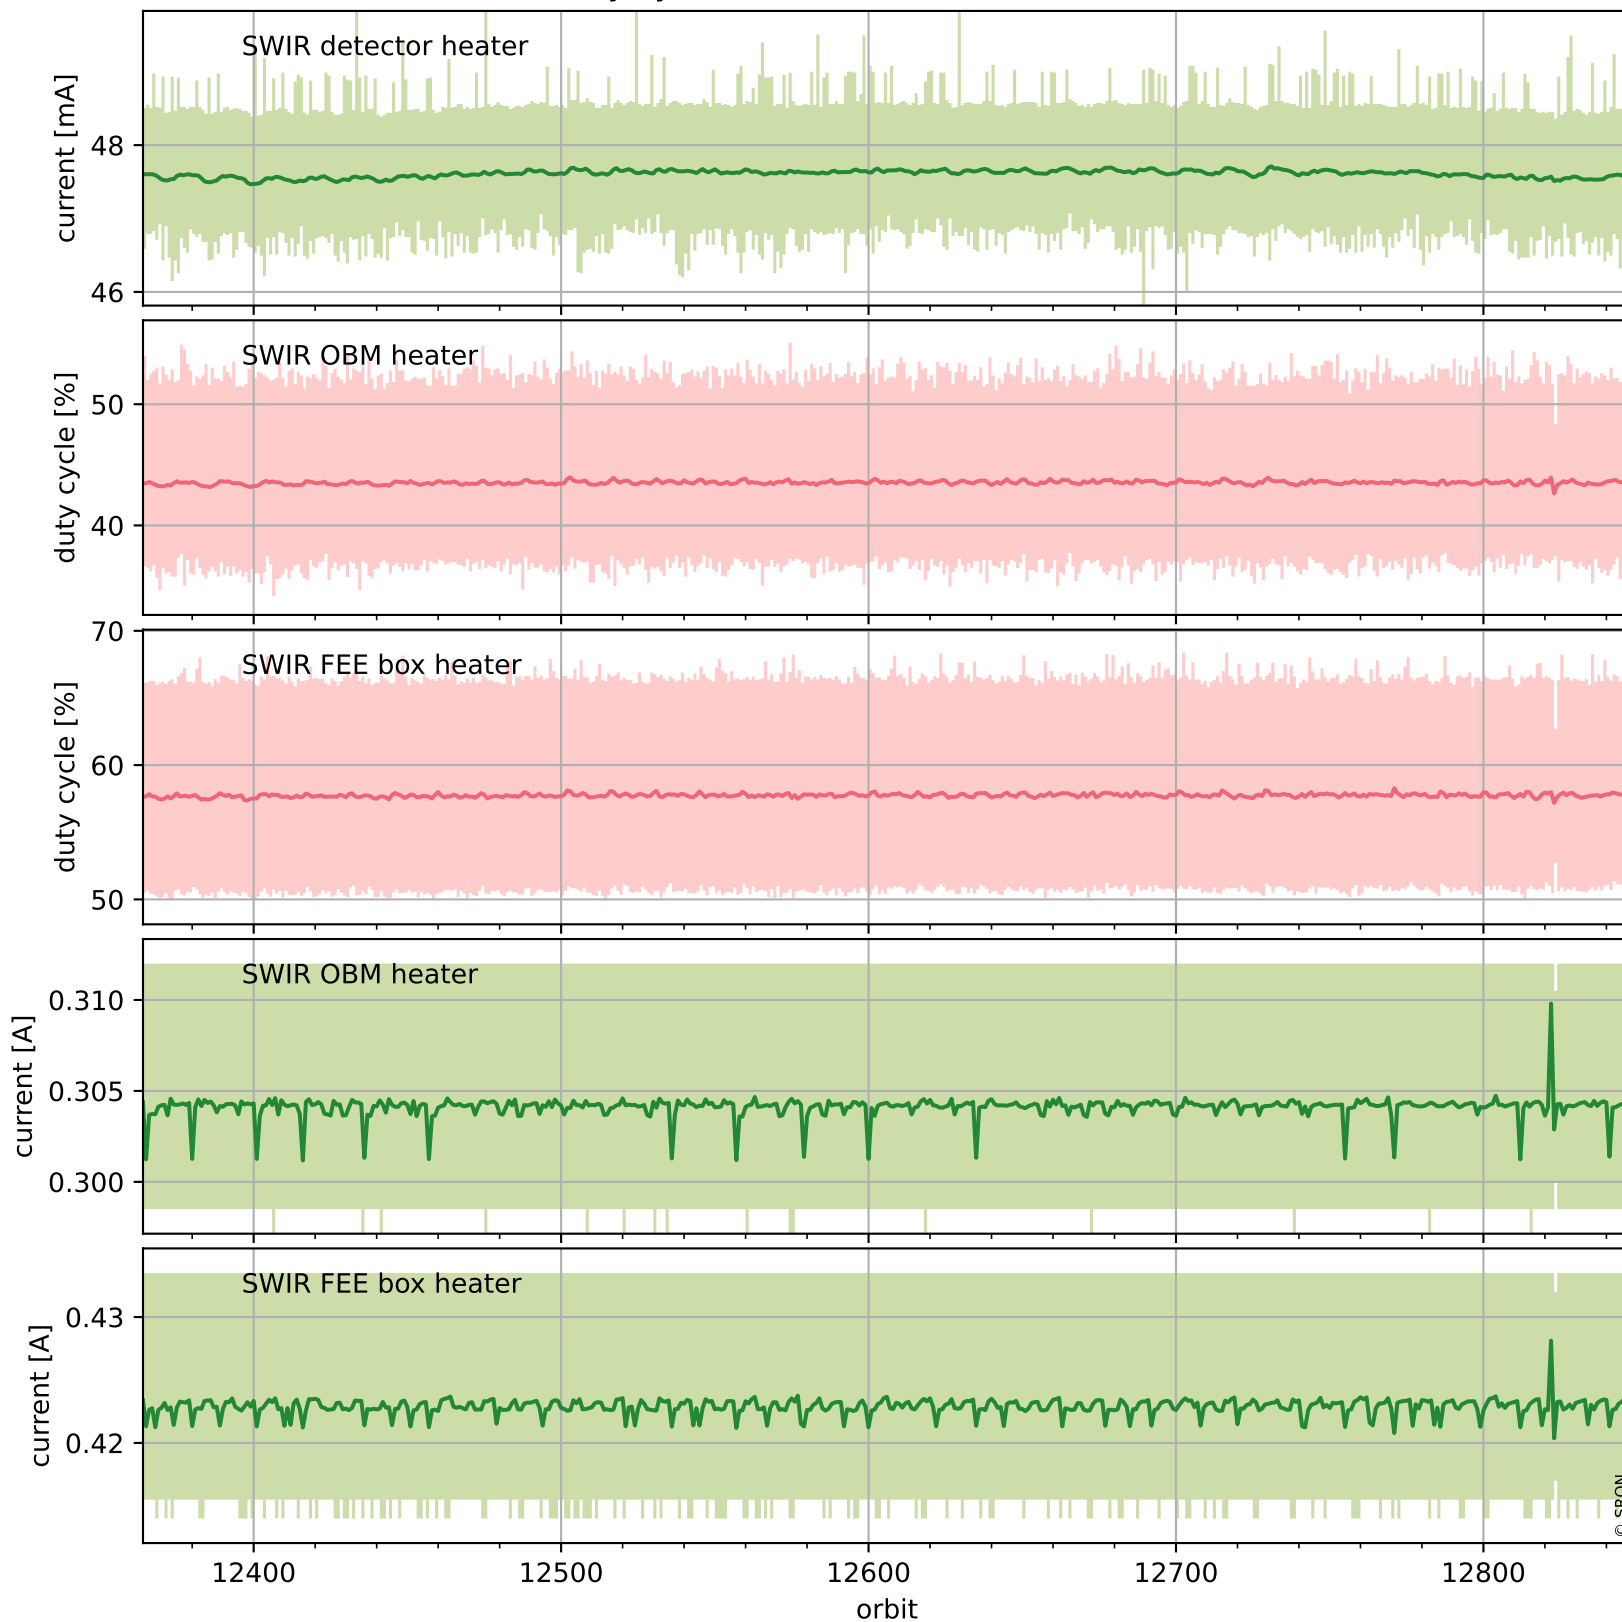

Tropomi SWIR housekeeping data

orbits : [12835, 12848]
coverage : 2020-04-05 / 2020-04-06
created : 2023-08-21T08:57:10

Temperature of sensors relevant for SWIR (one day)

Tropomi SWIR housekeeping data

orbits : [12364, 12848]
coverage : 2020-03-02 / 2020-04-06
created : 2023-08-21T08:57:10

Temperature of sensors relevant for SWIR (last month)

Tropomi SWIR housekeeping data

orbits : [12835, 12848]
coverage : 2020-04-05 / 2020-04-06
created : 2023-08-21T08:57:11

Current and duty cycle of 3 heaters relevant for SWIR (one day)

Tropomi SWIR housekeeping data

orbits : [12364, 12848]
coverage : 2020-03-02 / 2020-04-06
created : 2023-08-21T08:57:11

Current and duty cycle of 3 heaters relevant for SWIR (last month)

Tropomi SWIR housekeeping data

orbits : [12835, 12848]
coverage : 2020-04-05 / 2020-04-06
created : 2023-08-21T08:57:11

Temperature of sensors at the SWIR front-end electronics (one day)

Tropomi SWIR housekeeping data

orbits : [12364, 12848]
coverage : 2020-03-02 / 2020-04-06
created : 2023-08-21T08:57:12