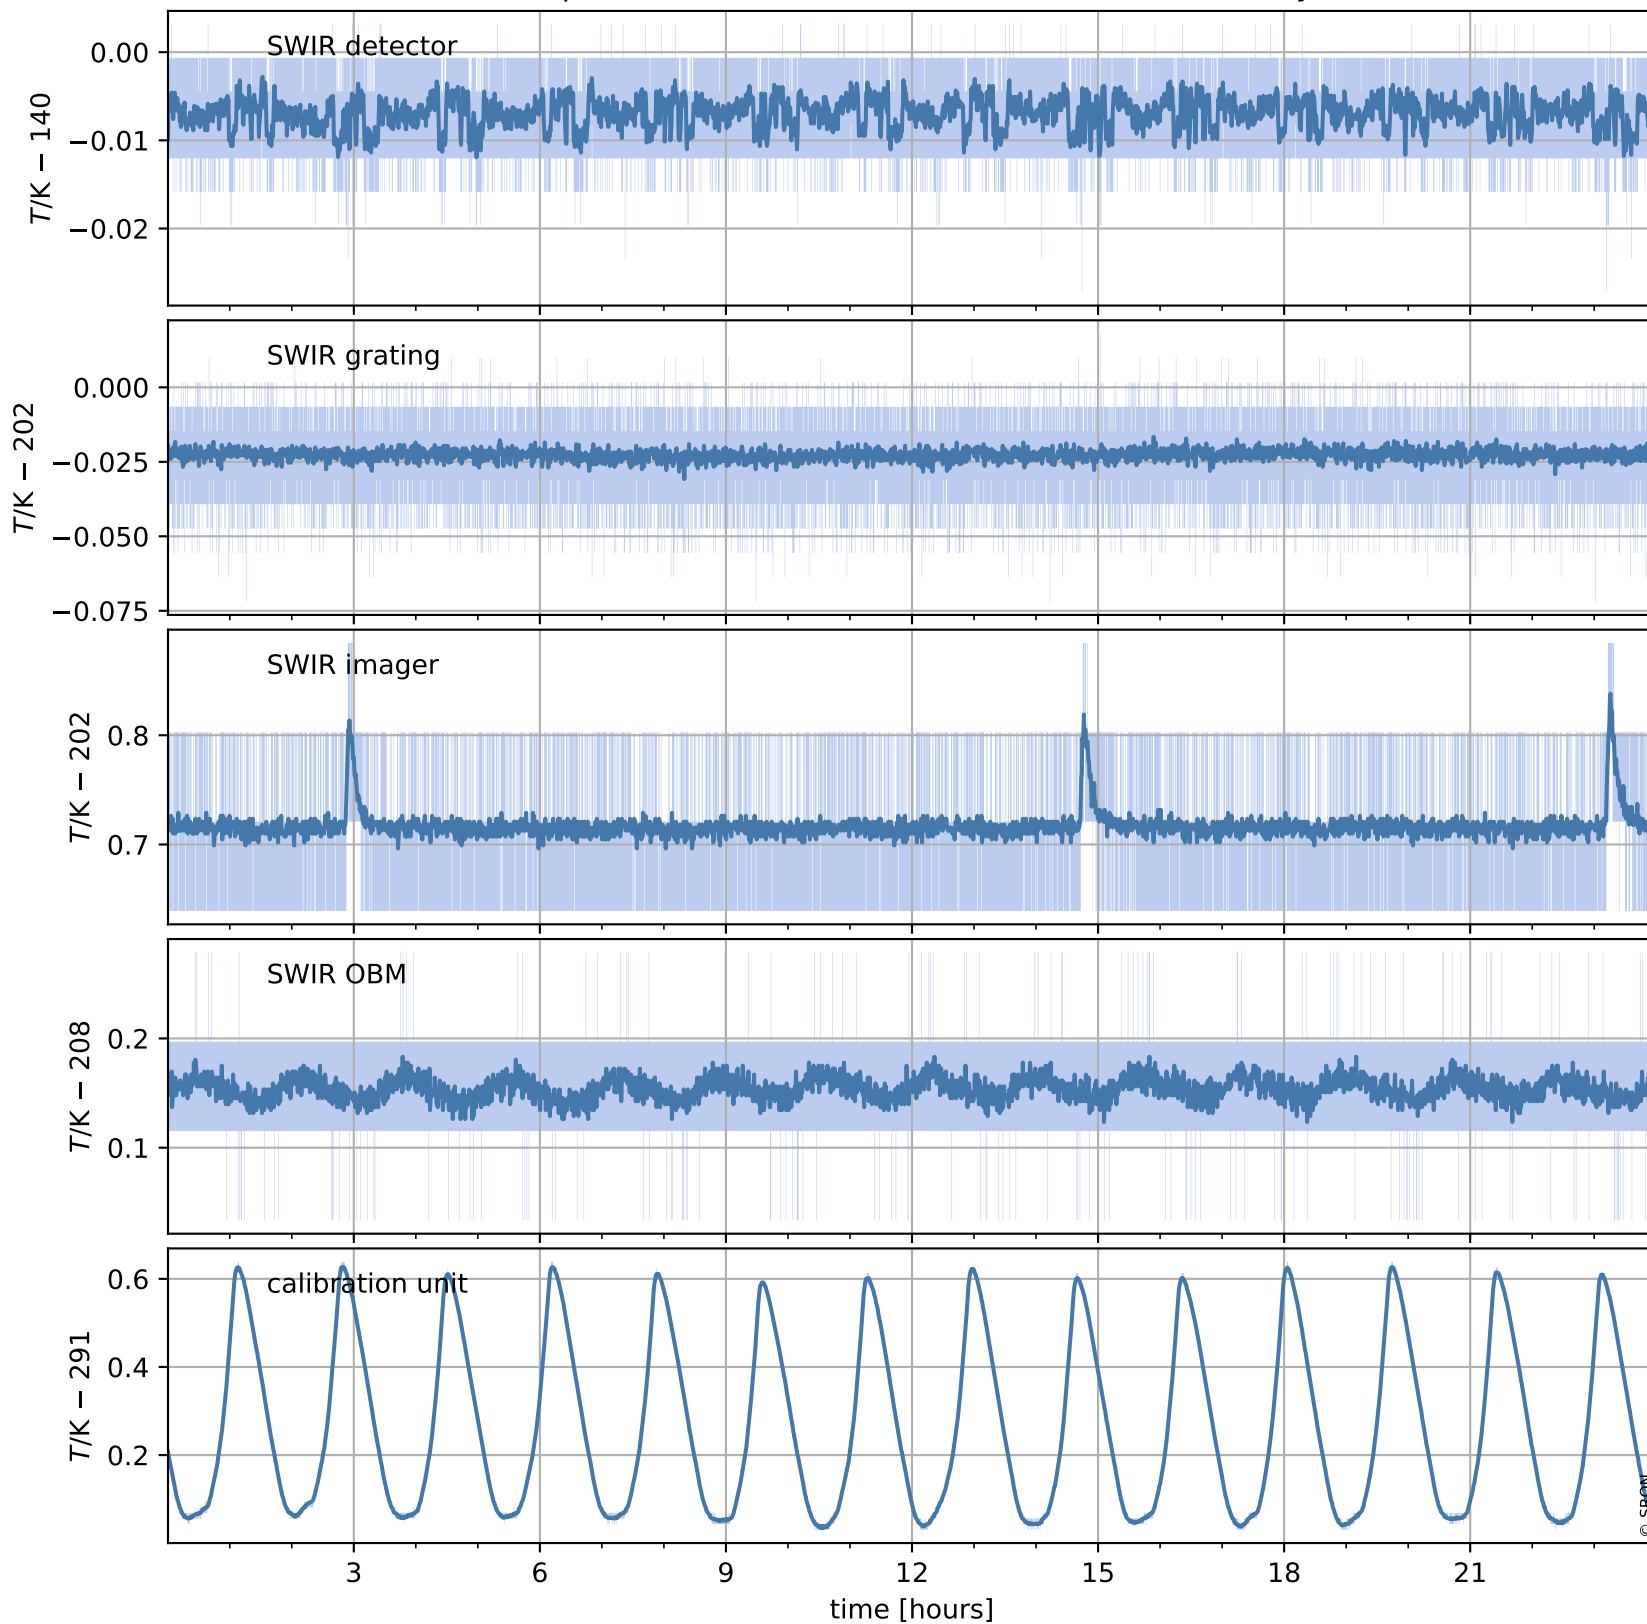

Tropomi SWIR housekeeping data

orbits : [12835, 12848]
coverage : 2020-04-05 / 2020-04-06
created : 2023-08-21T08:57:10

Temperature of sensors relevant for SWIR (one day)

Tropomi SWIR housekeeping data

orbits : [12364, 12848]
coverage : 2020-03-02 / 2020-04-06
created : 2023-08-21T08:57:10

Temperature of sensors relevant for SWIR (last month)

Tropomi SWIR housekeeping data

orbits : [12835, 12848]
coverage : 2020-04-05 / 2020-04-06
created : 2023-08-21T08:57:11

Current and duty cycle of 3 heaters relevant for SWIR (one day)

Tropomi SWIR housekeeping data

orbits : [12364, 12848]
coverage : 2020-03-02 / 2020-04-06
created : 2023-08-21T08:57:11

Current and duty cycle of 3 heaters relevant for SWIR (last month)

Tropomi SWIR housekeeping data

orbits : [12835, 12848]
coverage : 2020-04-05 / 2020-04-06
created : 2023-08-21T08:57:11

Temperature of sensors at the SWIR front-end electronics (one day)

Tropomi SWIR housekeeping data

orbits : [12364, 12848]
coverage : 2020-03-02 / 2020-04-06
created : 2023-08-21T08:57:12