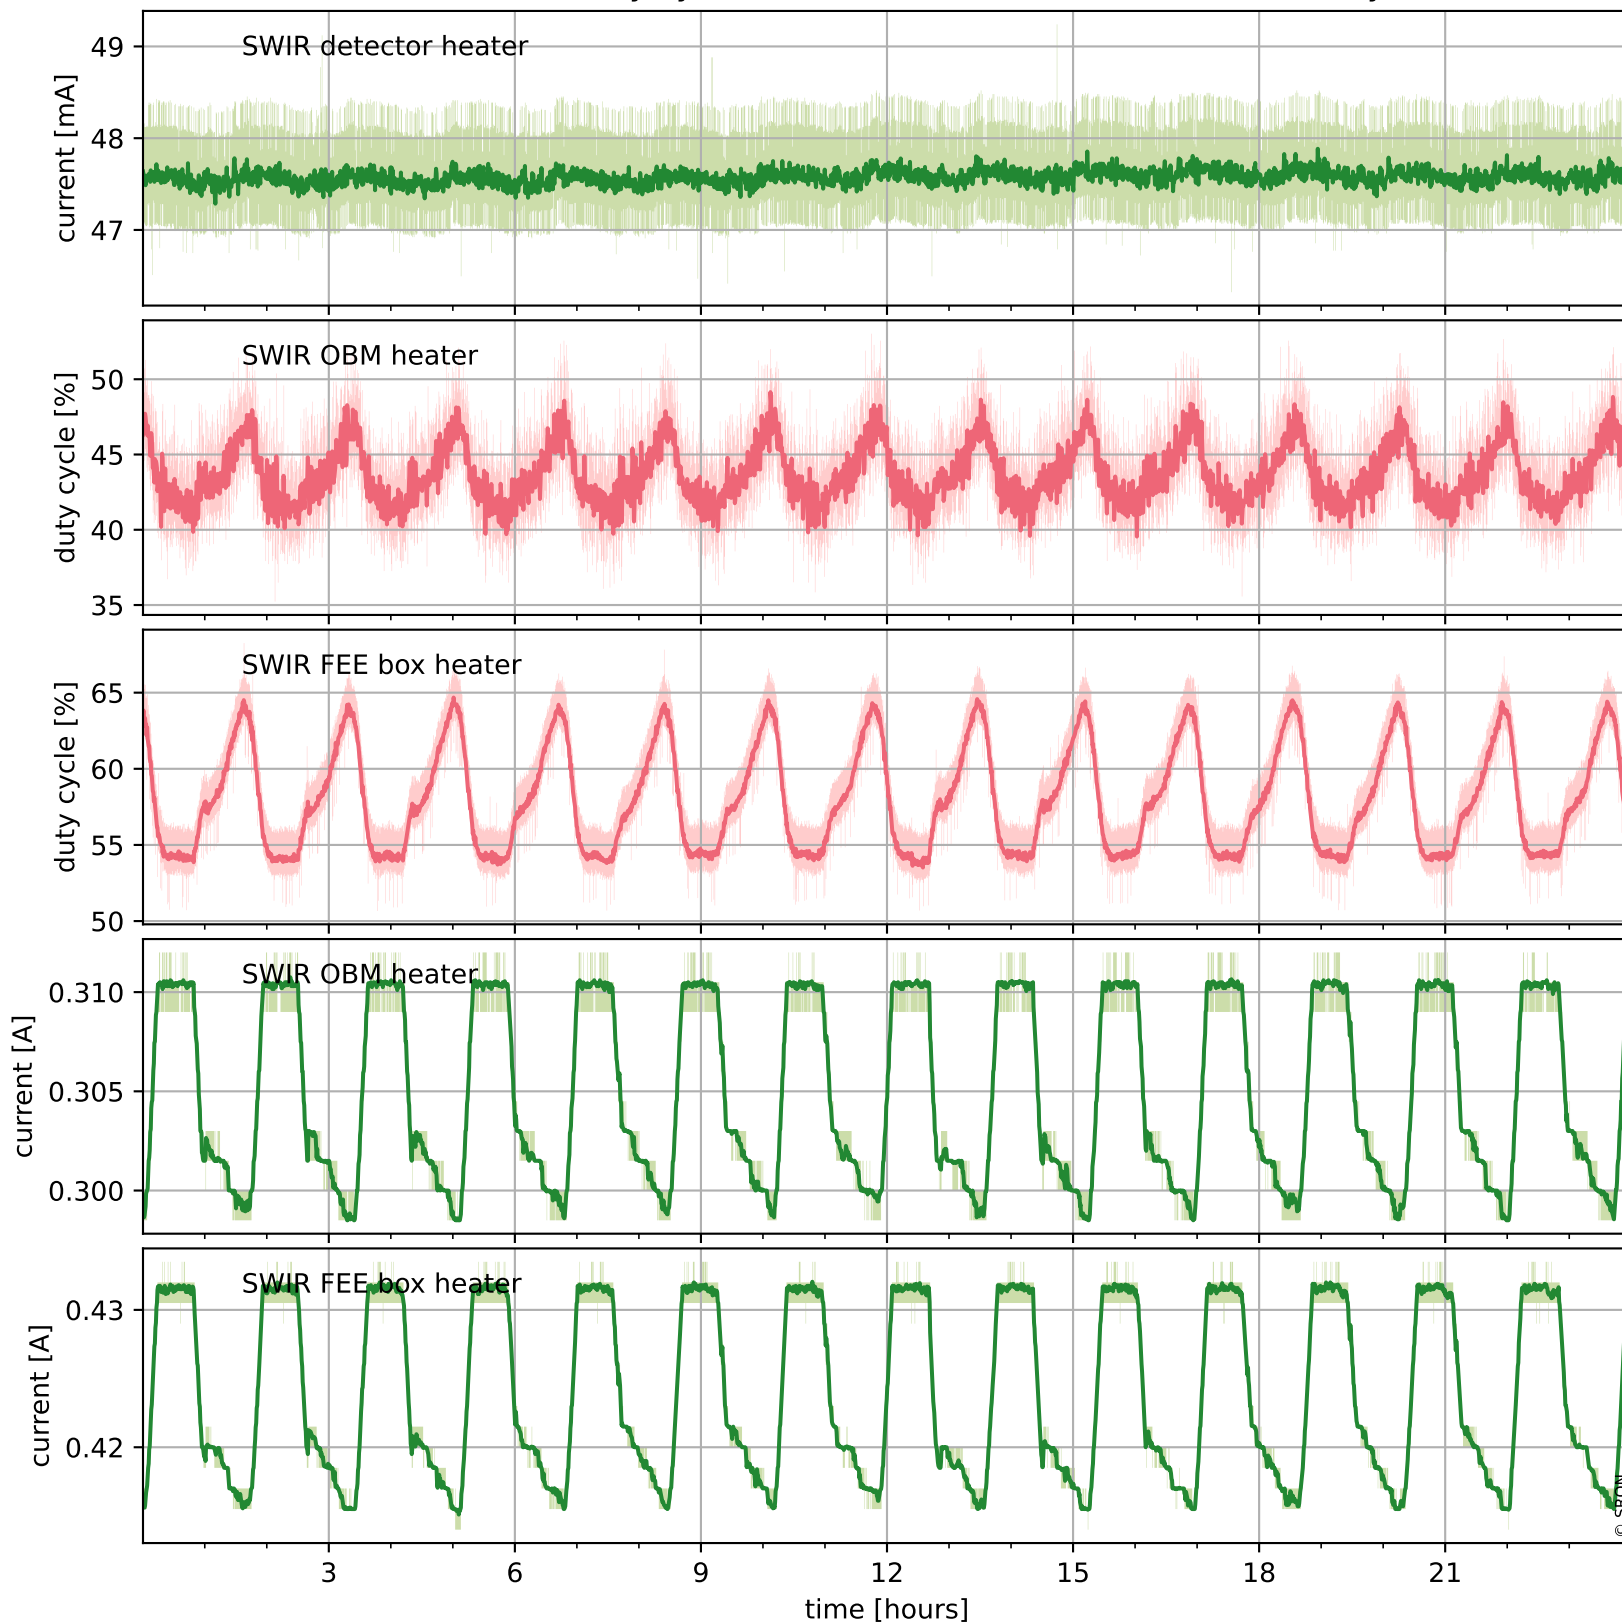

Tropomi SWIR housekeeping data

orbits : [12835, 12848]
coverage : 2020-04-05 / 2020-04-06
created : 2023-08-21T08:57:10

Temperature of sensors relevant for SWIR (one day)

Tropomi SWIR housekeeping data

orbits : [12364, 12848]
coverage : 2020-03-02 / 2020-04-06
created : 2023-08-21T08:57:10

Temperature of sensors relevant for SWIR (last month)

Tropomi SWIR housekeeping data

orbits : [12835, 12848]
coverage : 2020-04-05 / 2020-04-06
created : 2023-08-21T08:57:11

Current and duty cycle of 3 heaters relevant for SWIR (one day)

Tropomi SWIR housekeeping data

orbits : [12364, 12848]
coverage : 2020-03-02 / 2020-04-06
created : 2023-08-21T08:57:11

Current and duty cycle of 3 heaters relevant for SWIR (last month)

Tropomi SWIR housekeeping data

orbits : [12835, 12848]
coverage : 2020-04-05 / 2020-04-06
created : 2023-08-21T08:57:11

Temperature of sensors at the SWIR front-end electronics (one day)

Tropomi SWIR housekeeping data

orbits : [12364, 12848]
coverage : 2020-03-02 / 2020-04-06
created : 2023-08-21T08:57:12