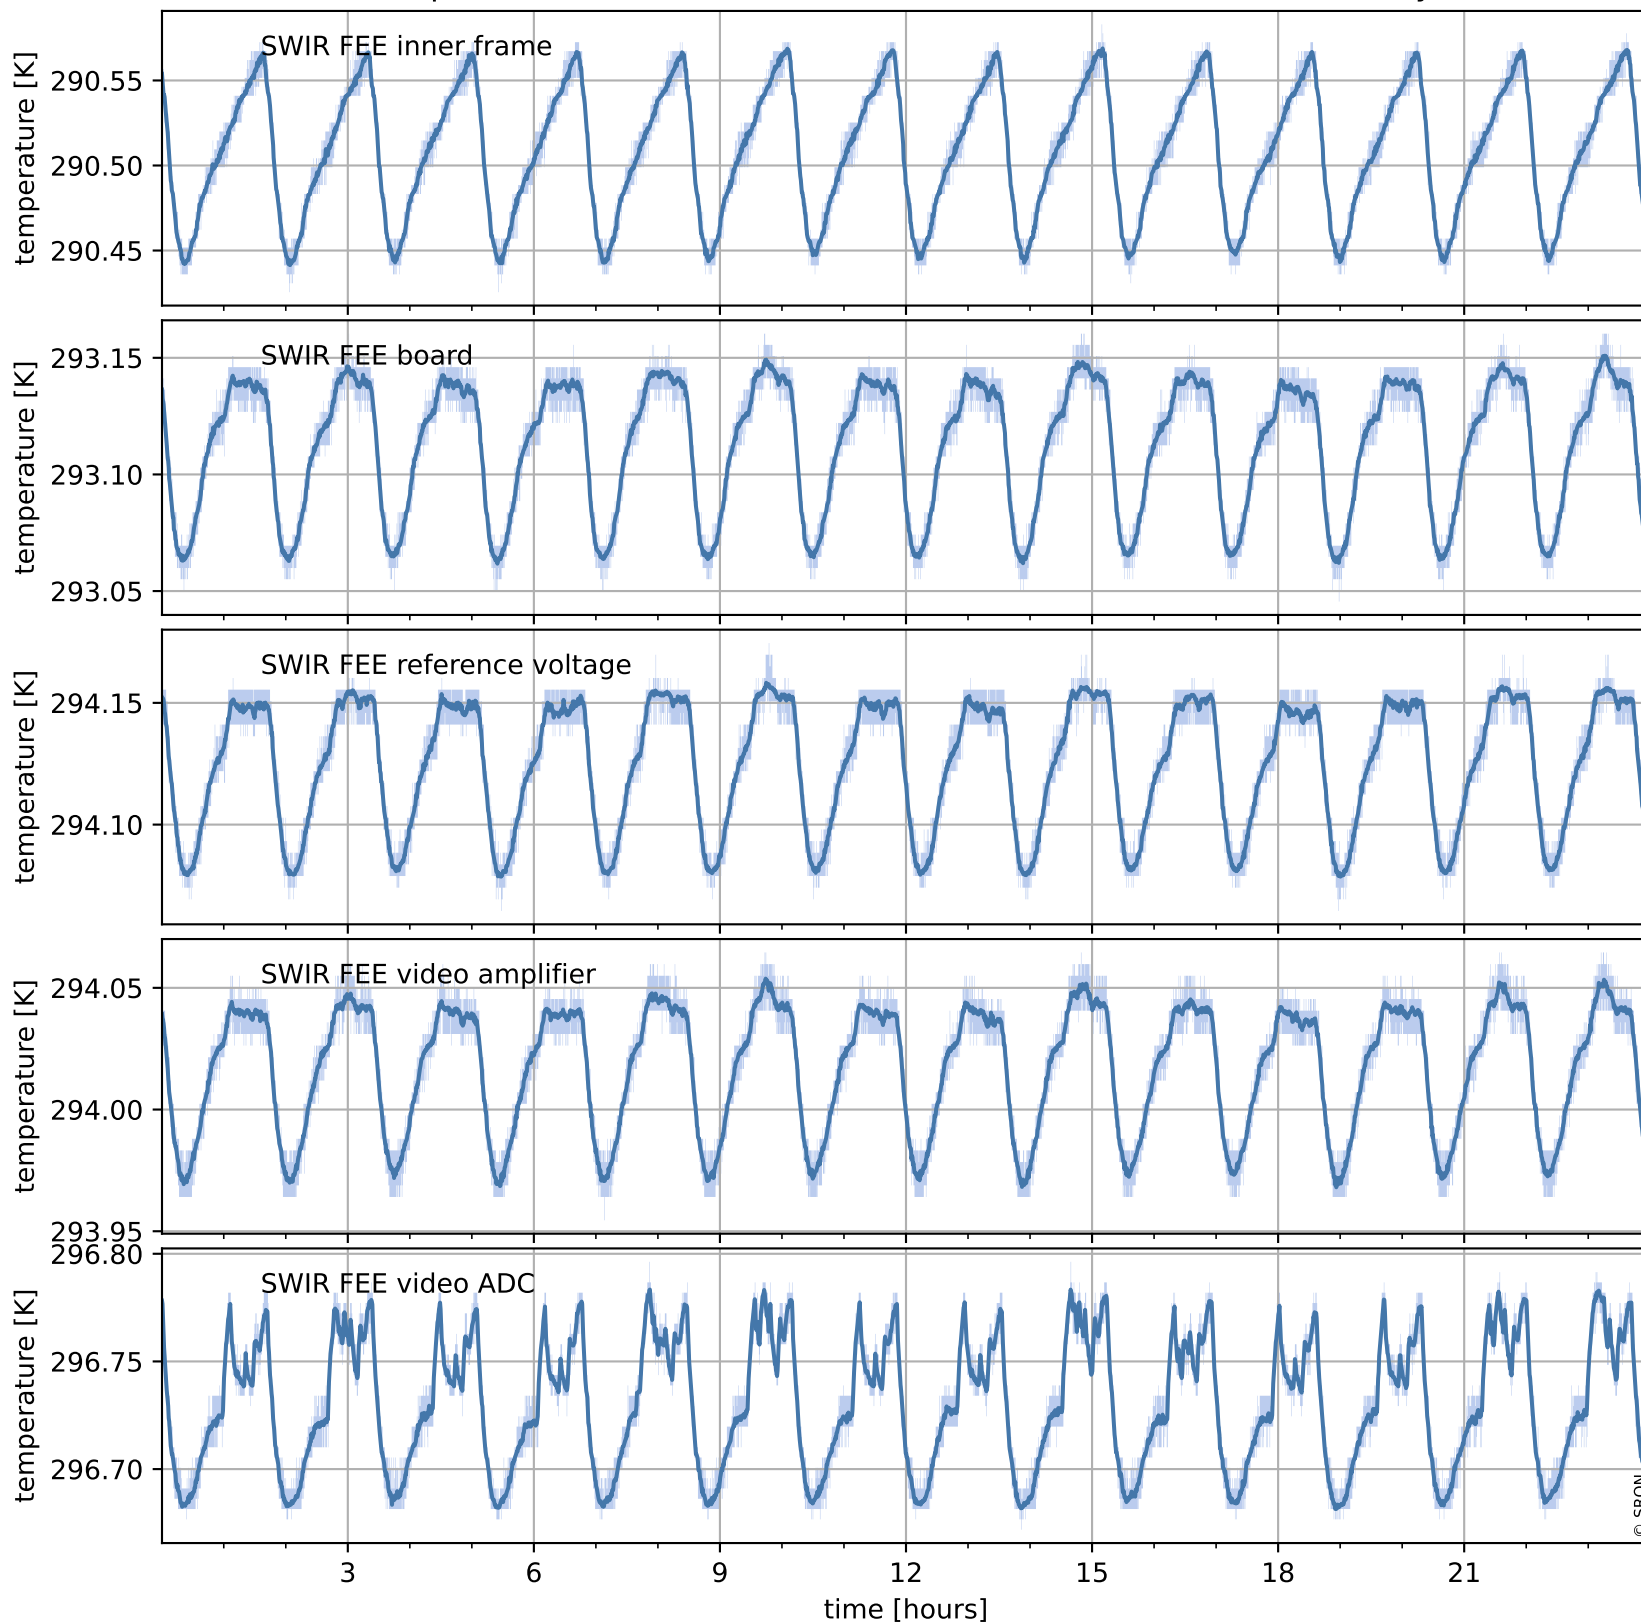

Tropomi SWIR housekeeping data

orbits : [12835, 12848]
coverage : 2020-04-05 / 2020-04-06
created : 2023-08-21T08:57:10

Temperature of sensors relevant for SWIR (one day)

Tropomi SWIR housekeeping data

orbits : [12364, 12848]
coverage : 2020-03-02 / 2020-04-06
created : 2023-08-21T08:57:10

Temperature of sensors relevant for SWIR (last month)

Tropomi SWIR housekeeping data

orbits : [12835, 12848]
coverage : 2020-04-05 / 2020-04-06
created : 2023-08-21T08:57:11

Current and duty cycle of 3 heaters relevant for SWIR (one day)

Tropomi SWIR housekeeping data

orbits : [12364, 12848]
coverage : 2020-03-02 / 2020-04-06
created : 2023-08-21T08:57:11

Current and duty cycle of 3 heaters relevant for SWIR (last month)

Tropomi SWIR housekeeping data

orbits : [12835, 12848]
coverage : 2020-04-05 / 2020-04-06
created : 2023-08-21T08:57:11

Temperature of sensors at the SWIR front-end electronics (one day)

Tropomi SWIR housekeeping data

orbits : [12364, 12848]
coverage : 2020-03-02 / 2020-04-06
created : 2023-08-21T08:57:12