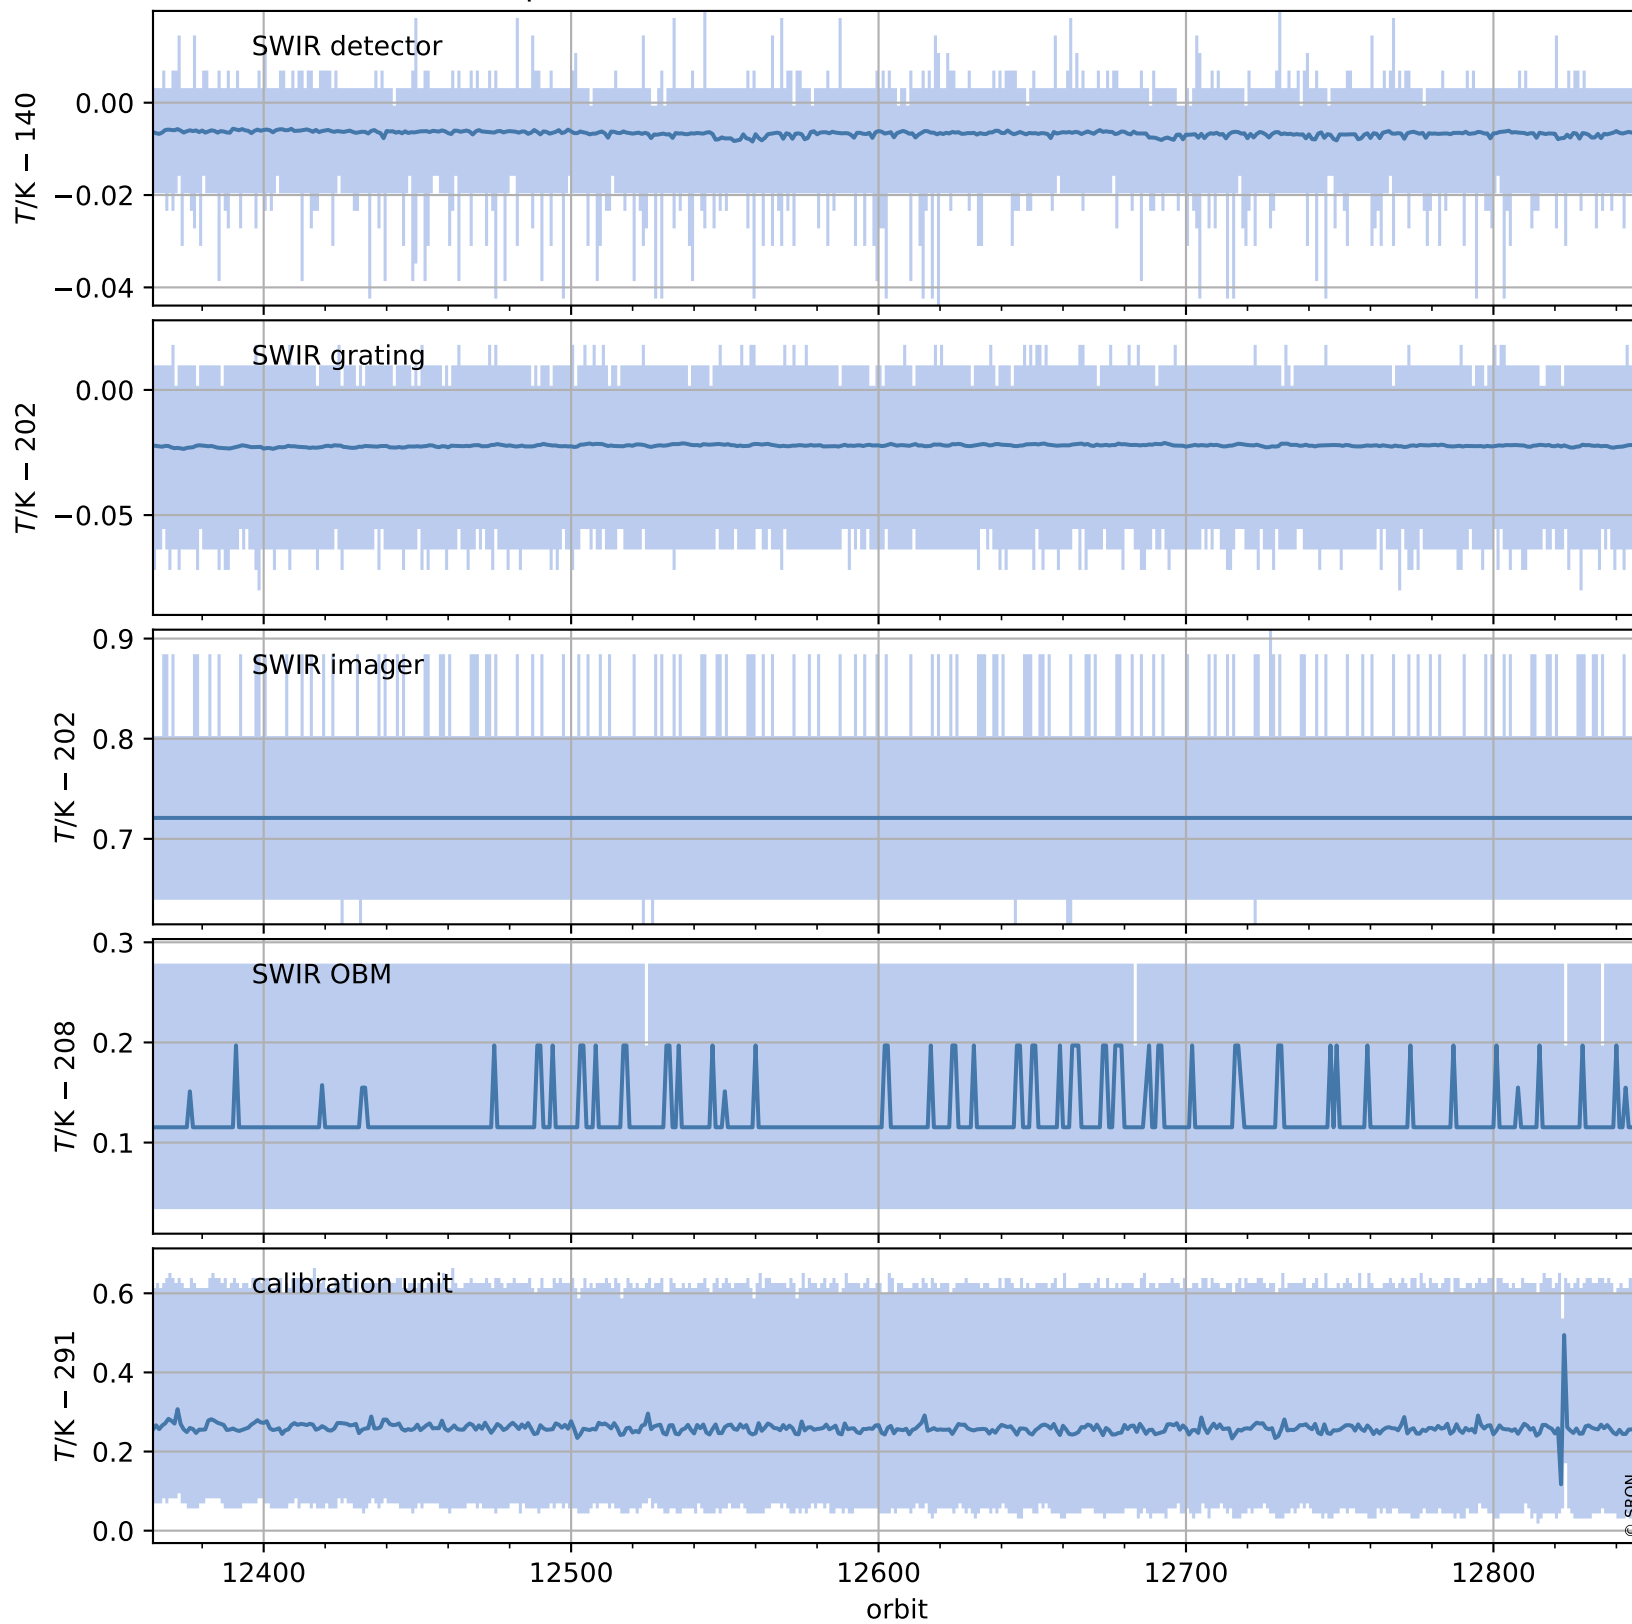

Tropomi SWIR housekeeping data

orbits : [12835, 12848]
coverage : 2020-04-05 / 2020-04-06
created : 2023-08-21T08:57:10

Temperature of sensors relevant for SWIR (one day)

Tropomi SWIR housekeeping data

orbits : [12364, 12848]
coverage : 2020-03-02 / 2020-04-06
created : 2023-08-21T08:57:10

Temperature of sensors relevant for SWIR (last month)

Tropomi SWIR housekeeping data

orbits : [12835, 12848]
coverage : 2020-04-05 / 2020-04-06
created : 2023-08-21T08:57:11

Current and duty cycle of 3 heaters relevant for SWIR (one day)

Tropomi SWIR housekeeping data

orbits : [12364, 12848]
coverage : 2020-03-02 / 2020-04-06
created : 2023-08-21T08:57:11

Current and duty cycle of 3 heaters relevant for SWIR (last month)

Tropomi SWIR housekeeping data

orbits : [12835, 12848]
coverage : 2020-04-05 / 2020-04-06
created : 2023-08-21T08:57:11

Temperature of sensors at the SWIR front-end electronics (one day)

Tropomi SWIR housekeeping data

orbits : [12364, 12848]
coverage : 2020-03-02 / 2020-04-06
created : 2023-08-21T08:57:12