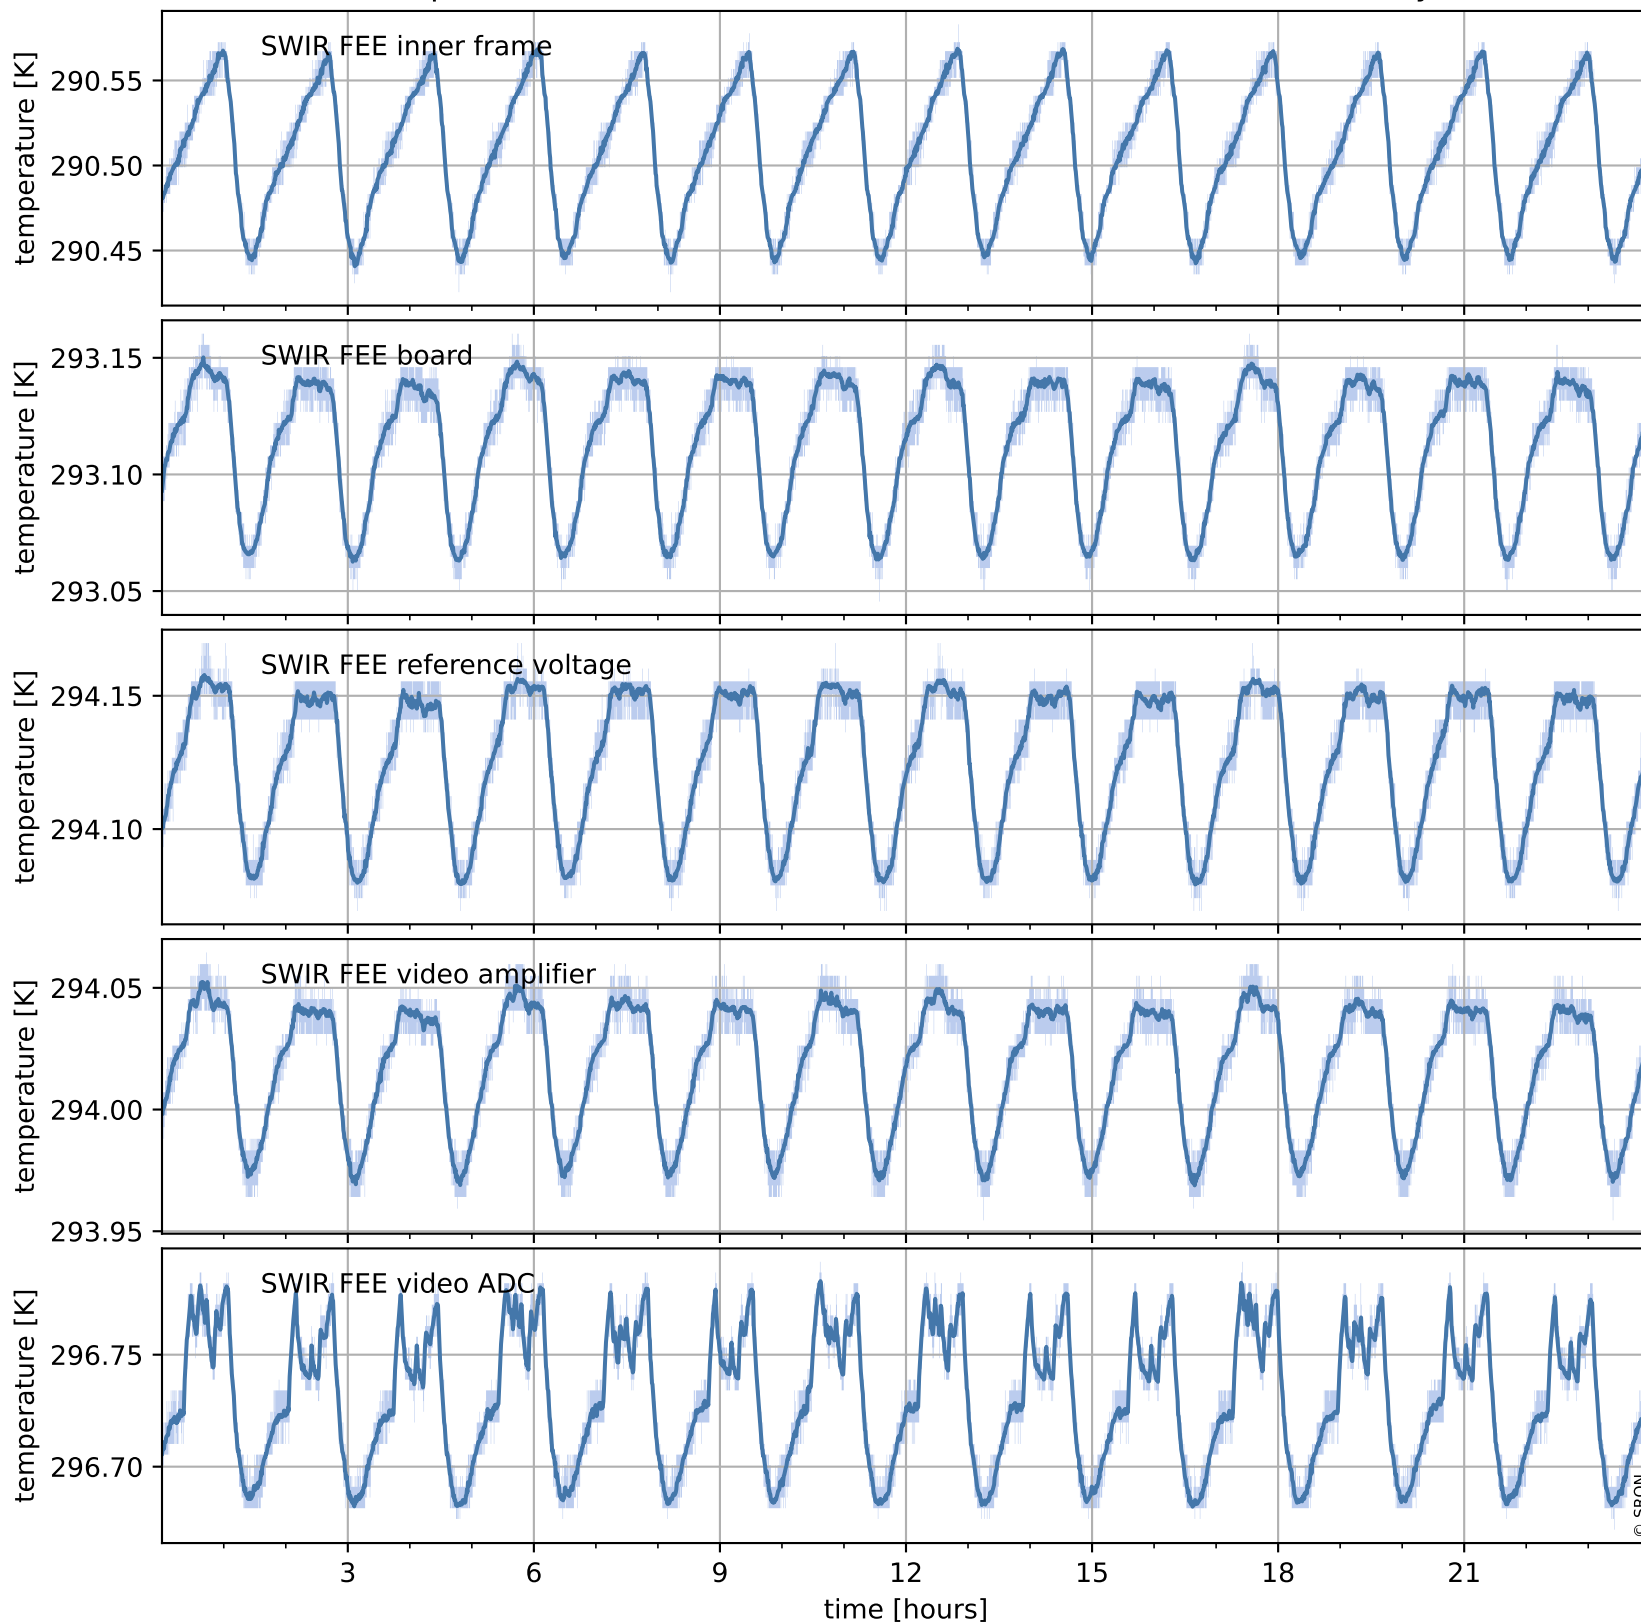

Tropomi SWIR housekeeping data

orbits : [12863, 12876]
coverage : 2020-04-07 / 2020-04-08
created : 2023-08-21T08:57:15

Temperature of sensors relevant for SWIR (one day)

Tropomi SWIR housekeeping data

orbits : [12392, 12876]
coverage : 2020-03-04 / 2020-04-08
created : 2023-08-21T08:57:15

Temperature of sensors relevant for SWIR (last month)

Tropomi SWIR housekeeping data

orbits : [12863, 12876]
coverage : 2020-04-07 / 2020-04-08
created : 2023-08-21T08:57:15

Current and duty cycle of 3 heaters relevant for SWIR (one day)

Tropomi SWIR housekeeping data

orbits : [12392, 12876]
coverage : 2020-03-04 / 2020-04-08
created : 2023-08-21T08:57:16

Current and duty cycle of 3 heaters relevant for SWIR (last month)

Tropomi SWIR housekeeping data

orbits : [12863, 12876]
coverage : 2020-04-07 / 2020-04-08
created : 2023-08-21T08:57:16

Temperature of sensors at the SWIR front-end electronics (one day)

Tropomi SWIR housekeeping data

orbits : [12392, 12876]
coverage : 2020-03-04 / 2020-04-08
created : 2023-08-21T08:57:16