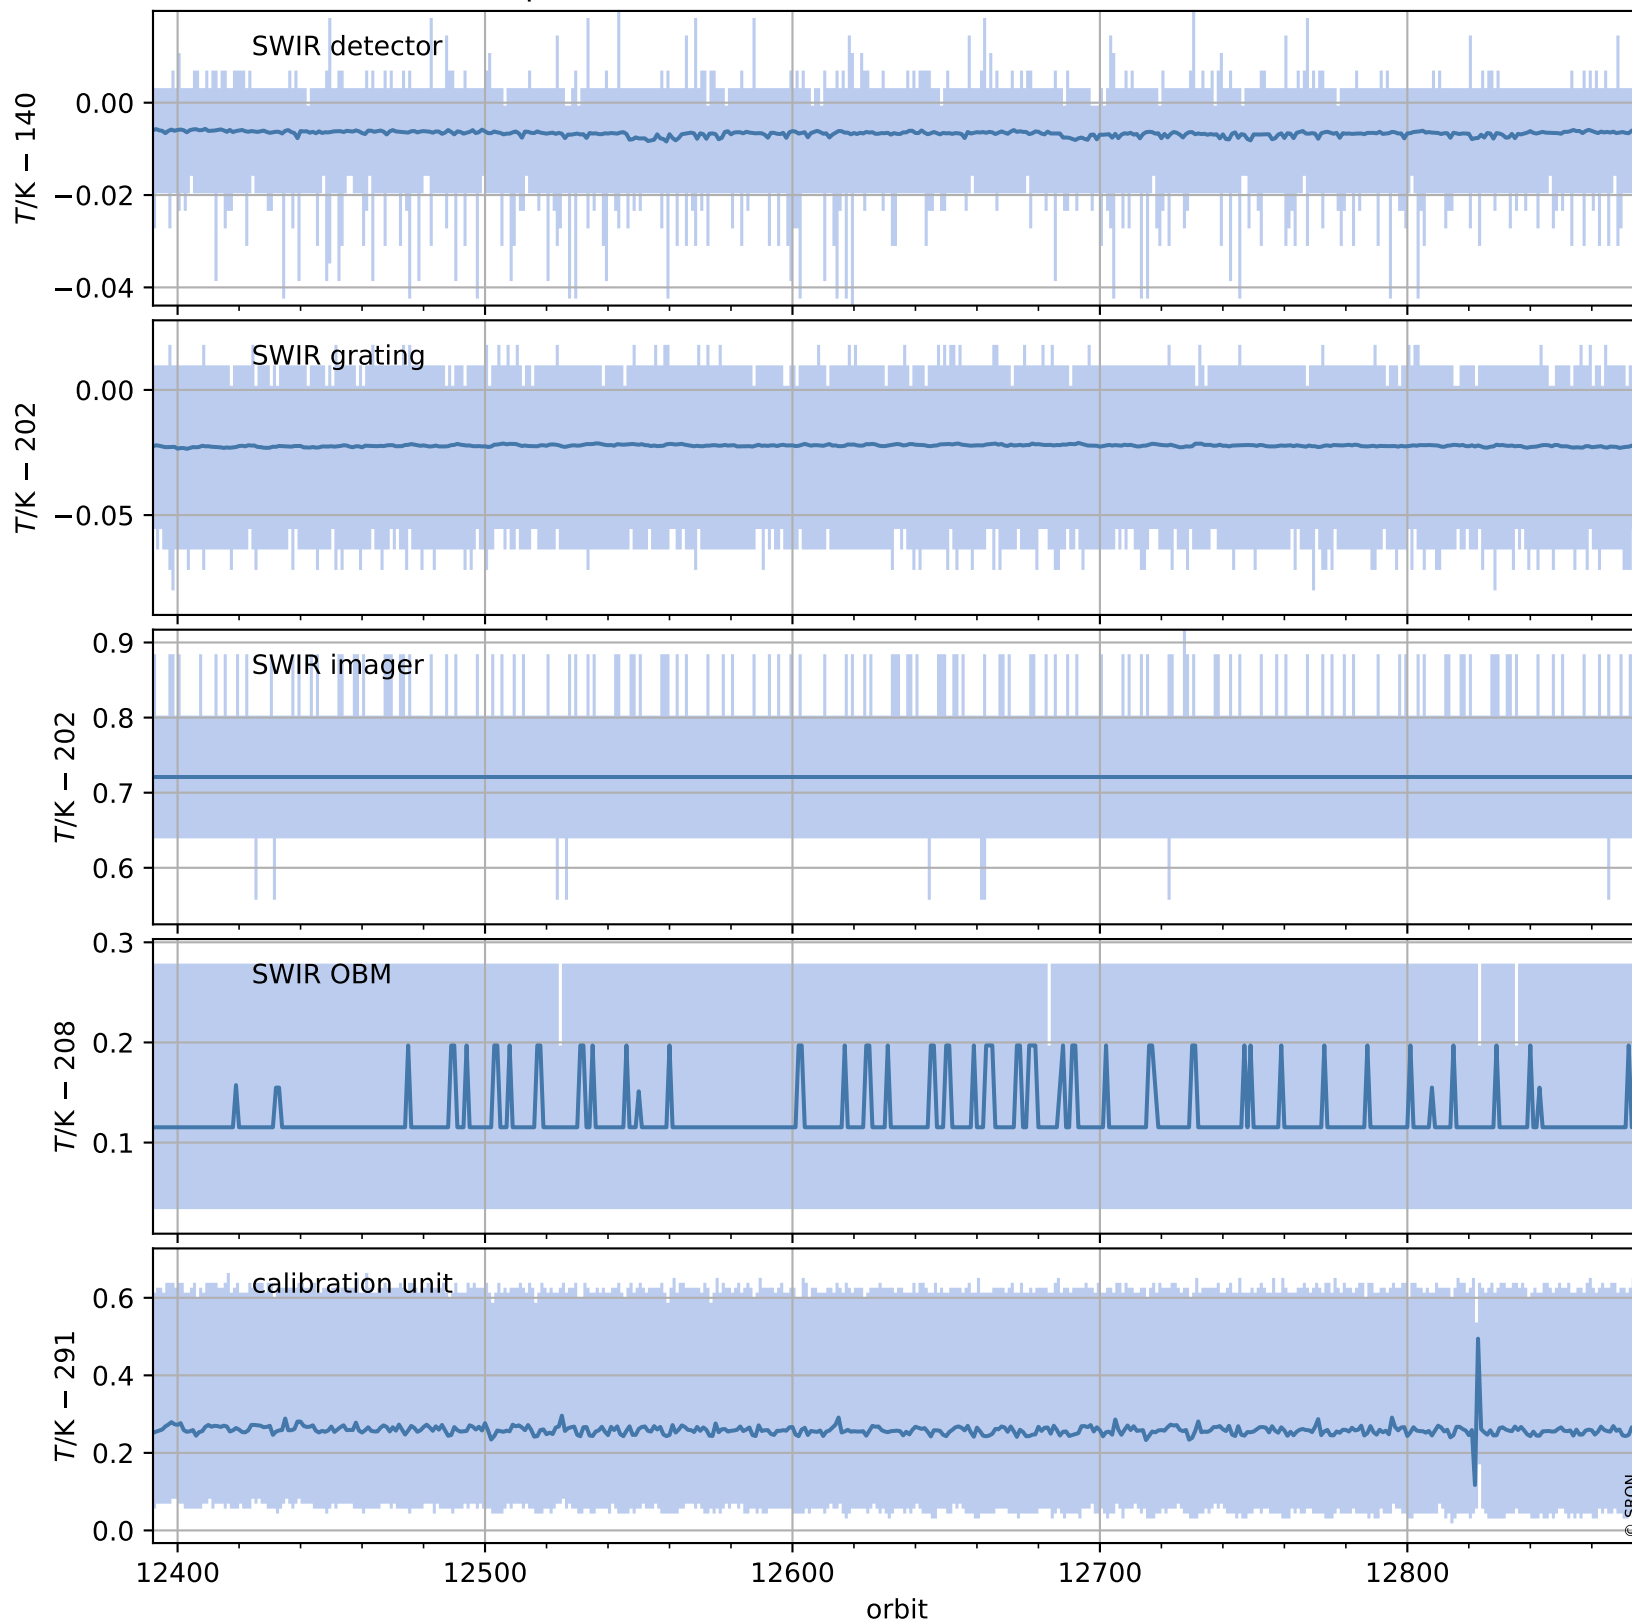

Tropomi SWIR housekeeping data

orbits : [12863, 12876]
coverage : 2020-04-07 / 2020-04-08
created : 2023-08-21T08:57:15

Temperature of sensors relevant for SWIR (one day)

Tropomi SWIR housekeeping data

orbits : [12392, 12876]
coverage : 2020-03-04 / 2020-04-08
created : 2023-08-21T08:57:15

Temperature of sensors relevant for SWIR (last month)

Tropomi SWIR housekeeping data

orbits : [12863, 12876]
coverage : 2020-04-07 / 2020-04-08
created : 2023-08-21T08:57:15

Current and duty cycle of 3 heaters relevant for SWIR (one day)

Tropomi SWIR housekeeping data

orbits : [12392, 12876]
coverage : 2020-03-04 / 2020-04-08
created : 2023-08-21T08:57:16

Current and duty cycle of 3 heaters relevant for SWIR (last month)

Tropomi SWIR housekeeping data

orbits : [12863, 12876]
coverage : 2020-04-07 / 2020-04-08
created : 2023-08-21T08:57:16

Temperature of sensors at the SWIR front-end electronics (one day)

Tropomi SWIR housekeeping data

orbits : [12392, 12876]
coverage : 2020-03-04 / 2020-04-08
created : 2023-08-21T08:57:16