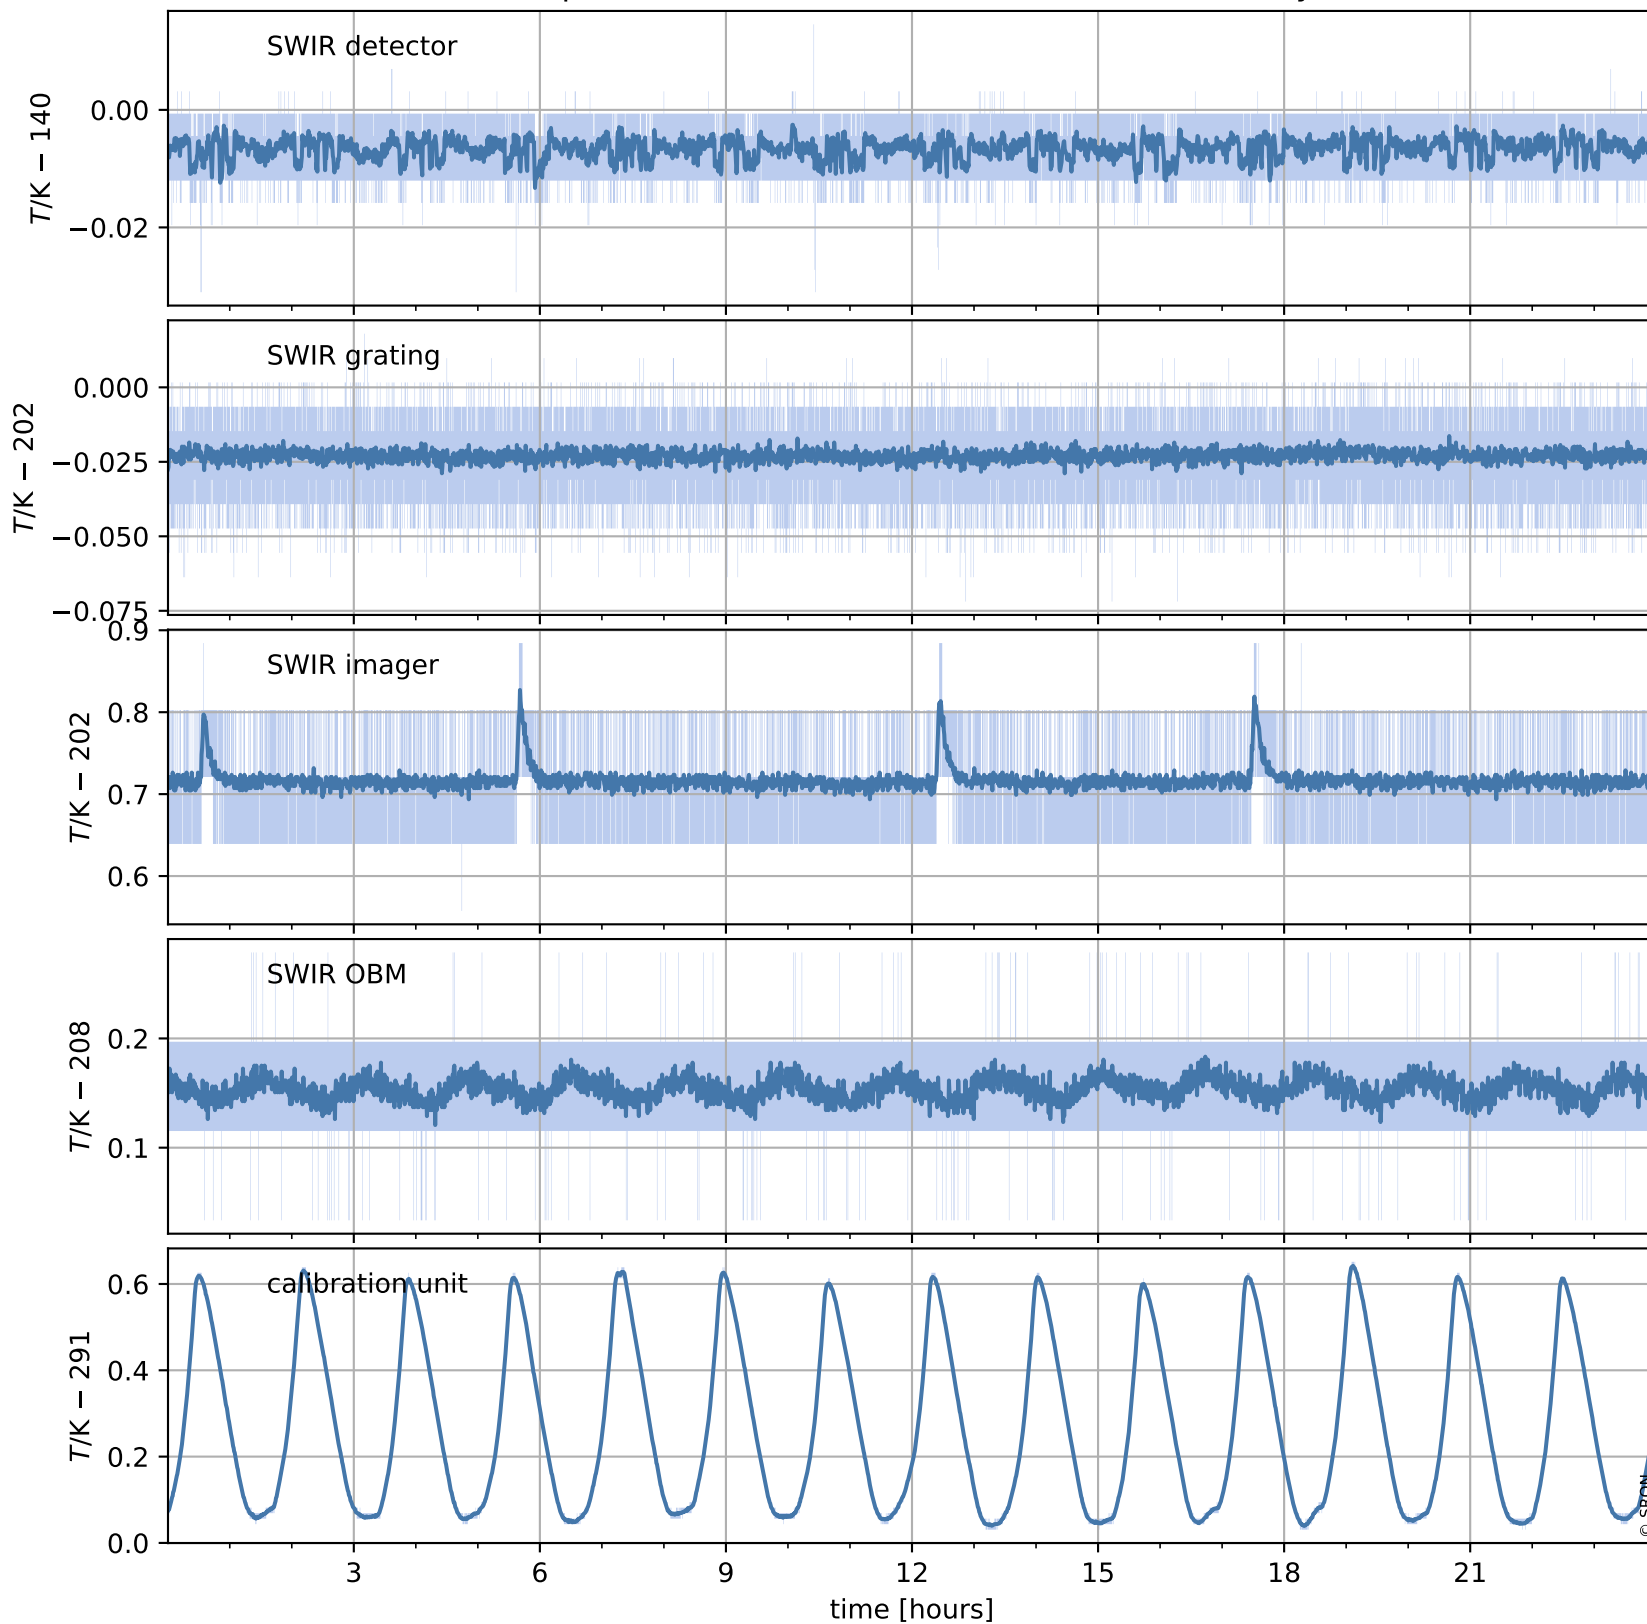

Tropomi SWIR housekeeping data

orbits : [12863, 12876]
coverage : 2020-04-07 / 2020-04-08
created : 2023-08-21T08:57:15

Temperature of sensors relevant for SWIR (one day)

Tropomi SWIR housekeeping data

orbits : [12392, 12876]
coverage : 2020-03-04 / 2020-04-08
created : 2023-08-21T08:57:15

Temperature of sensors relevant for SWIR (last month)

Tropomi SWIR housekeeping data

orbits : [12863, 12876]
coverage : 2020-04-07 / 2020-04-08
created : 2023-08-21T08:57:15

Current and duty cycle of 3 heaters relevant for SWIR (one day)

Tropomi SWIR housekeeping data

orbits : [12392, 12876]
coverage : 2020-03-04 / 2020-04-08
created : 2023-08-21T08:57:16

Current and duty cycle of 3 heaters relevant for SWIR (last month)

Tropomi SWIR housekeeping data