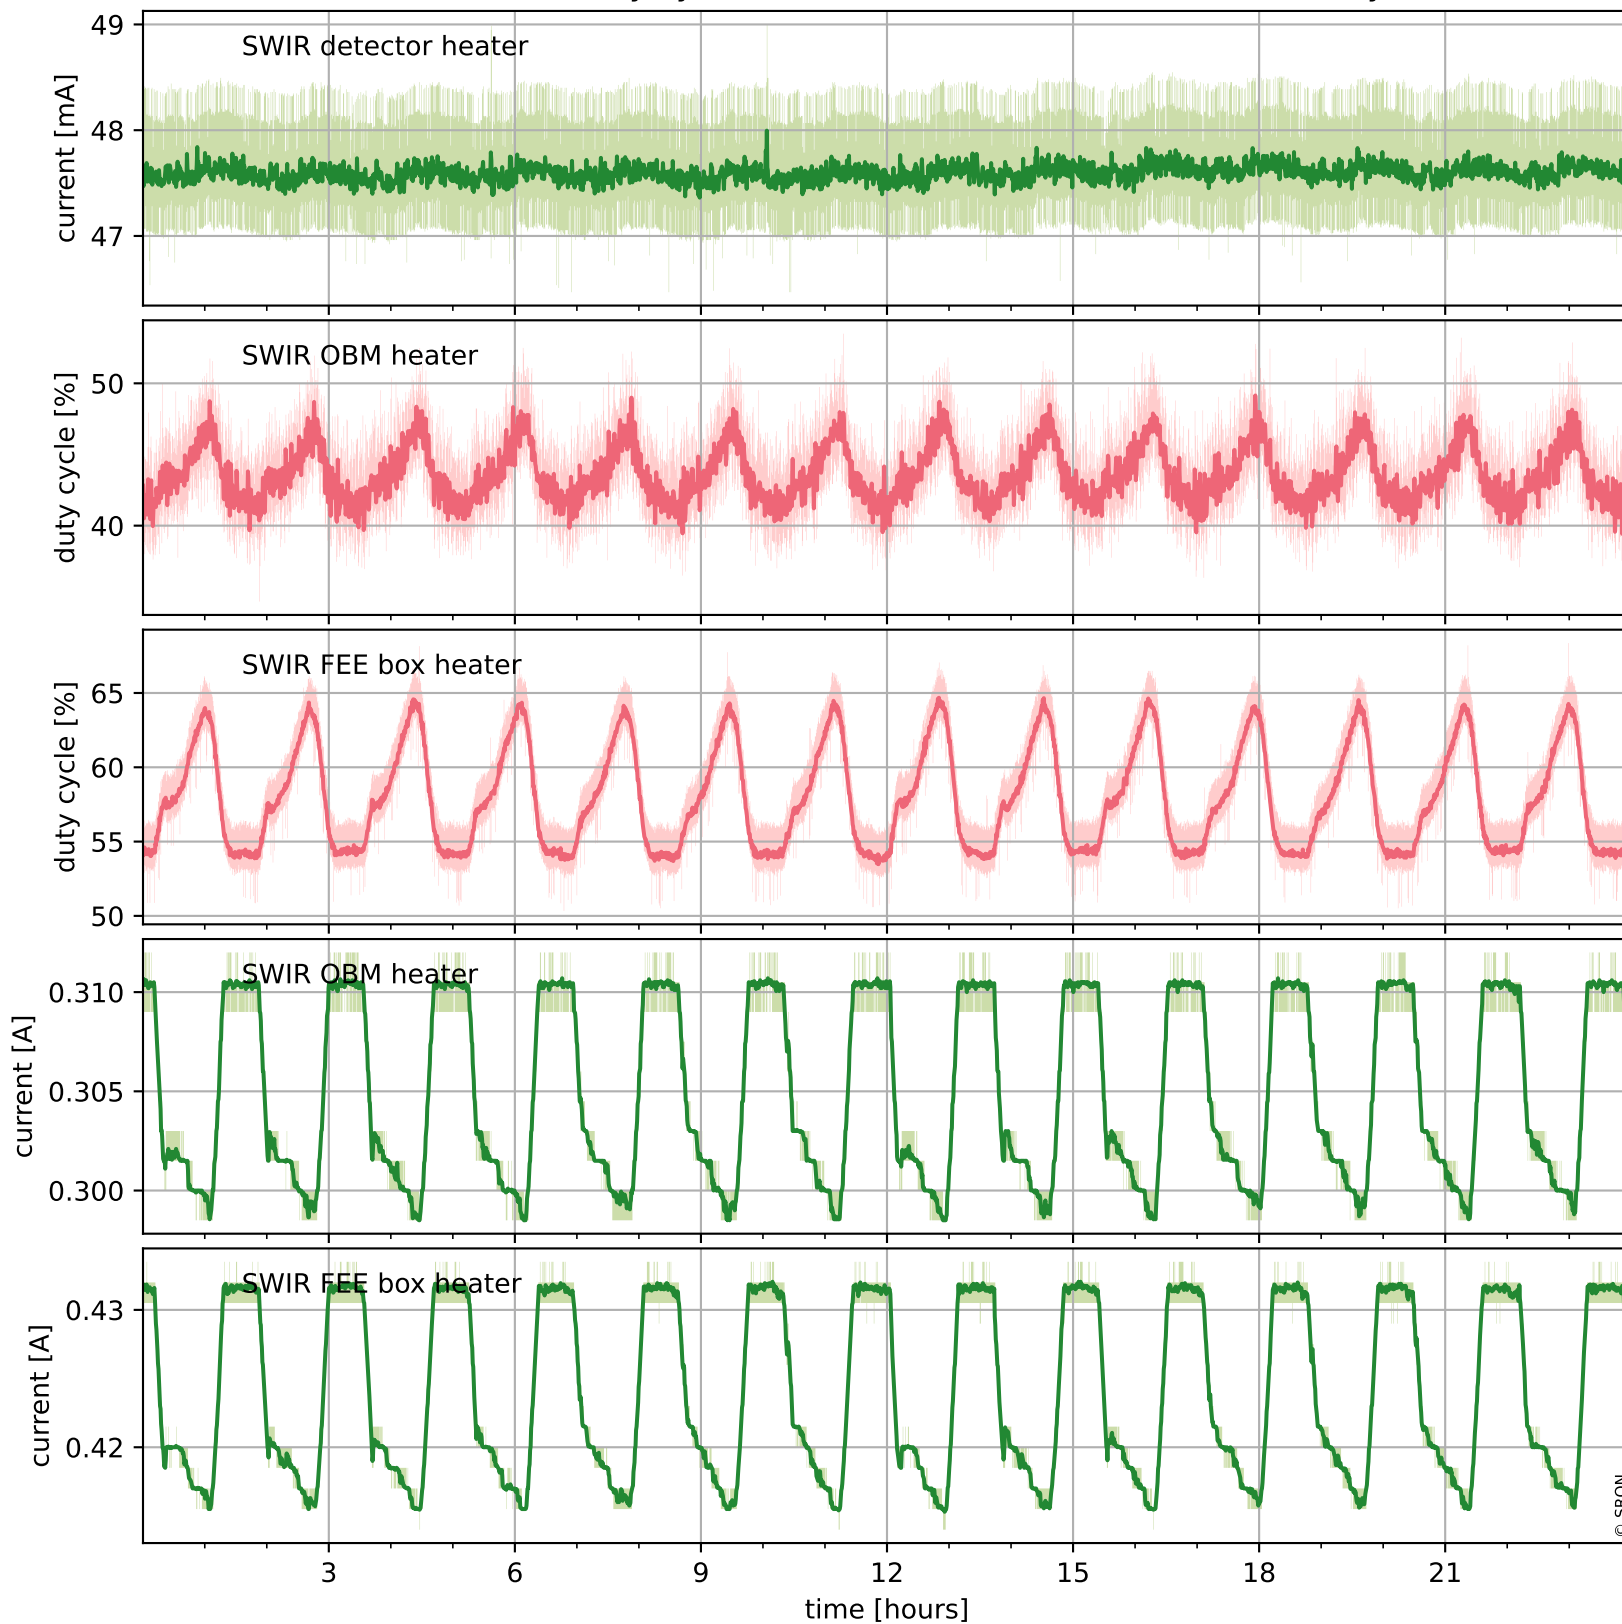

Tropomi SWIR housekeeping data

orbits : [12863, 12876]
coverage : 2020-04-07 / 2020-04-08
created : 2023-08-21T08:57:15

Temperature of sensors relevant for SWIR (one day)

Tropomi SWIR housekeeping data

orbits : [12392, 12876]
coverage : 2020-03-04 / 2020-04-08
created : 2023-08-21T08:57:15

Temperature of sensors relevant for SWIR (last month)

Tropomi SWIR housekeeping data

orbits : [12863, 12876]
coverage : 2020-04-07 / 2020-04-08
created : 2023-08-21T08:57:15

Current and duty cycle of 3 heaters relevant for SWIR (one day)

Tropomi SWIR housekeeping data

orbits : [12392, 12876]
coverage : 2020-03-04 / 2020-04-08
created : 2023-08-21T08:57:16

Current and duty cycle of 3 heaters relevant for SWIR (last month)

Tropomi SWIR housekeeping data

orbits : [12863, 12876]
coverage : 2020-04-07 / 2020-04-08
created : 2023-08-21T08:57:16

Temperature of sensors at the SWIR front-end electronics (one day)

Tropomi SWIR housekeeping data

orbits : [12392, 12876]
coverage : 2020-03-04 / 2020-04-08
created : 2023-08-21T08:57:16