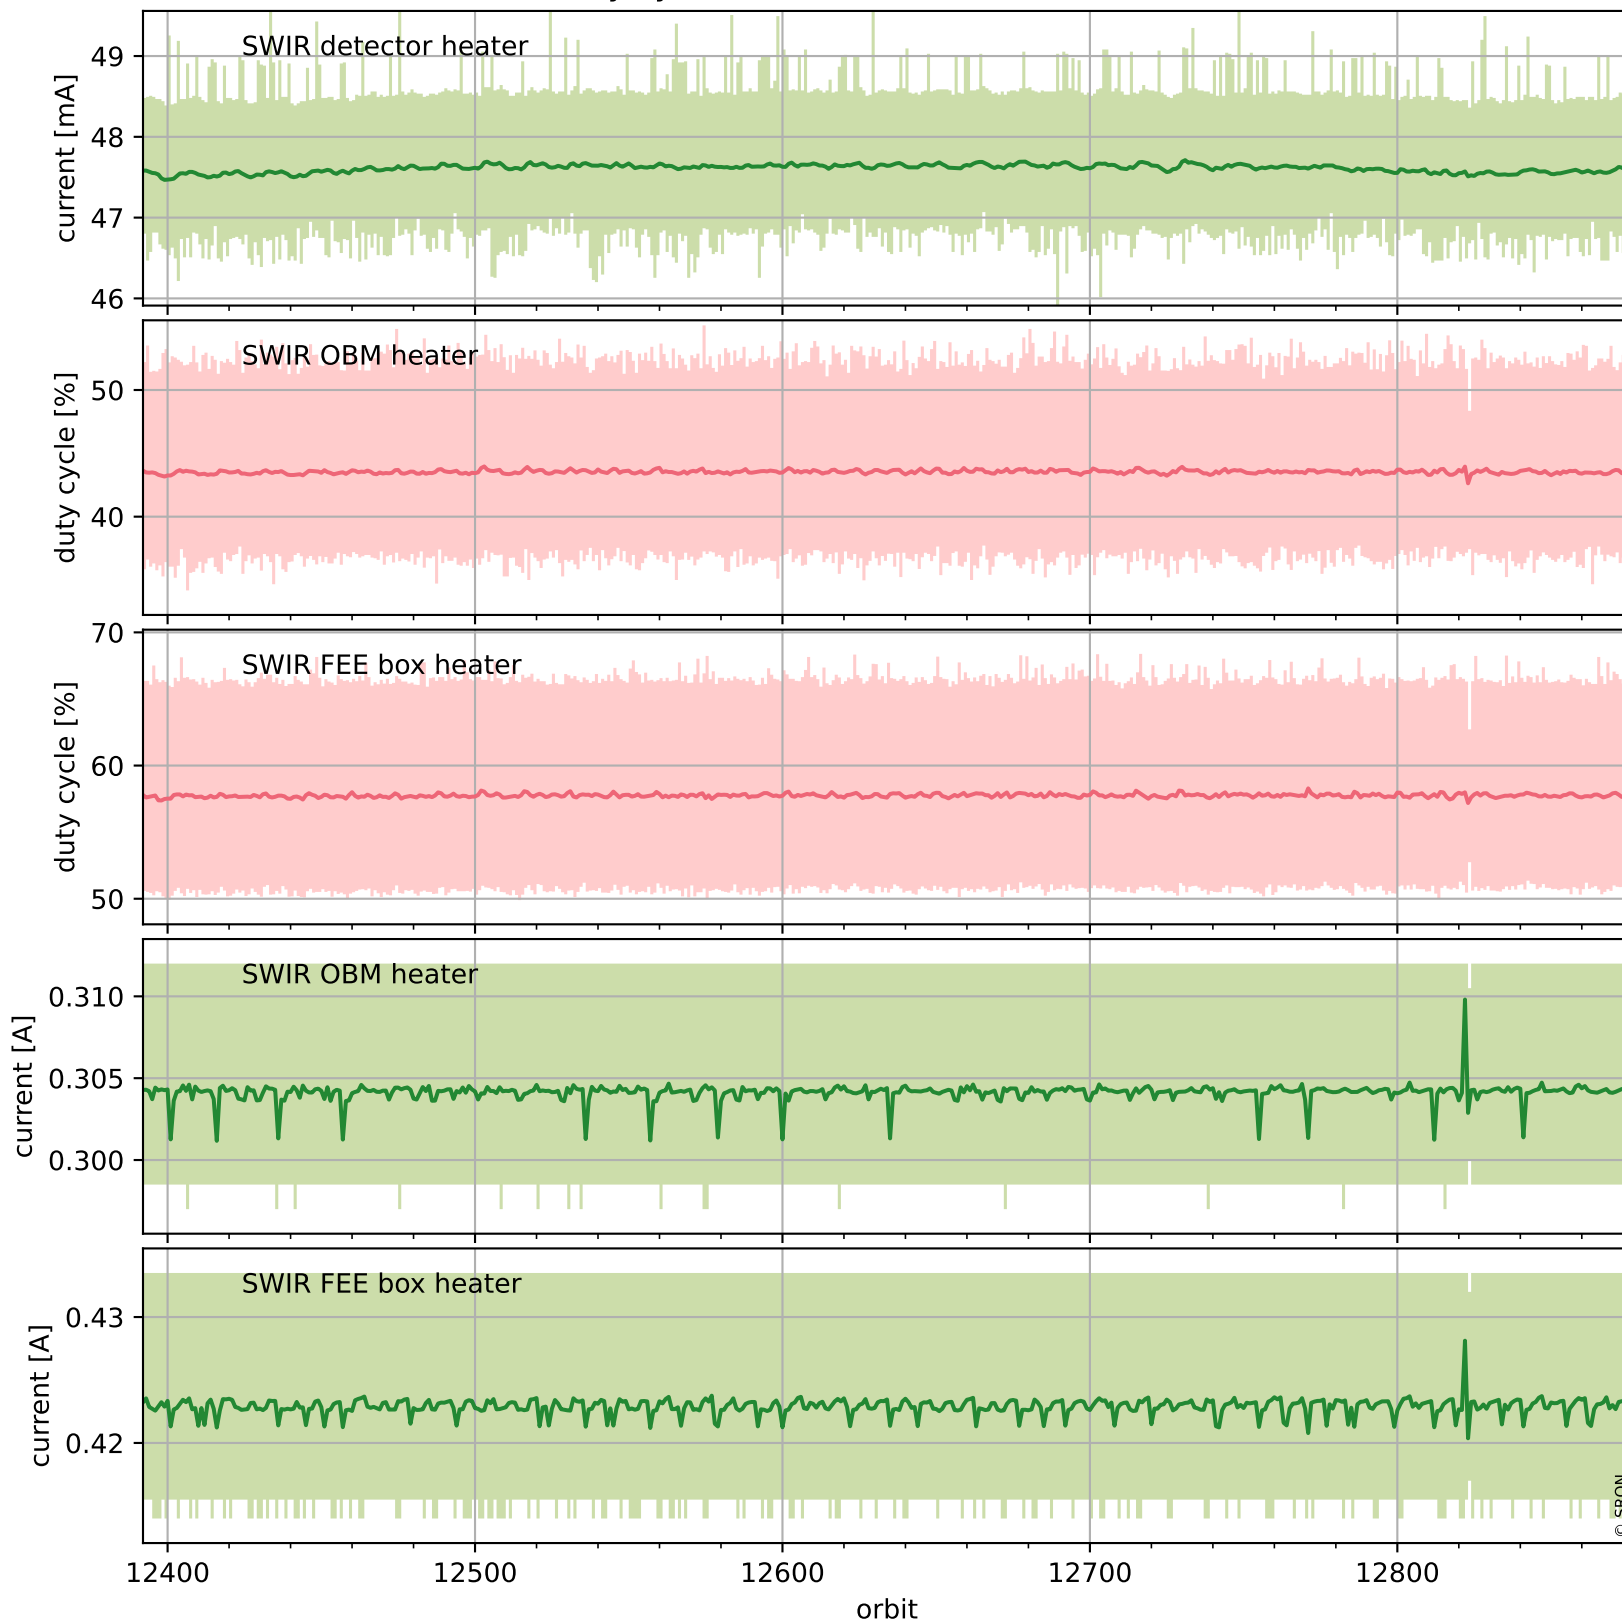

Tropomi SWIR housekeeping data

orbits : [12863, 12876]
coverage : 2020-04-07 / 2020-04-08
created : 2023-08-21T08:57:15

Temperature of sensors relevant for SWIR (one day)

Tropomi SWIR housekeeping data

orbits : [12392, 12876]
coverage : 2020-03-04 / 2020-04-08
created : 2023-08-21T08:57:15

Temperature of sensors relevant for SWIR (last month)

Tropomi SWIR housekeeping data

orbits : [12863, 12876]
coverage : 2020-04-07 / 2020-04-08
created : 2023-08-21T08:57:15

Current and duty cycle of 3 heaters relevant for SWIR (one day)

Tropomi SWIR housekeeping data

orbits : [12392, 12876]
coverage : 2020-03-04 / 2020-04-08
created : 2023-08-21T08:57:16

Current and duty cycle of 3 heaters relevant for SWIR (last month)

Tropomi SWIR housekeeping data

orbits : [12863, 12876]
coverage : 2020-04-07 / 2020-04-08
created : 2023-08-21T08:57:16

Temperature of sensors at the SWIR front-end electronics (one day)

Tropomi SWIR housekeeping data

orbits : [12392, 12876]
coverage : 2020-03-04 / 2020-04-08
created : 2023-08-21T08:57:16