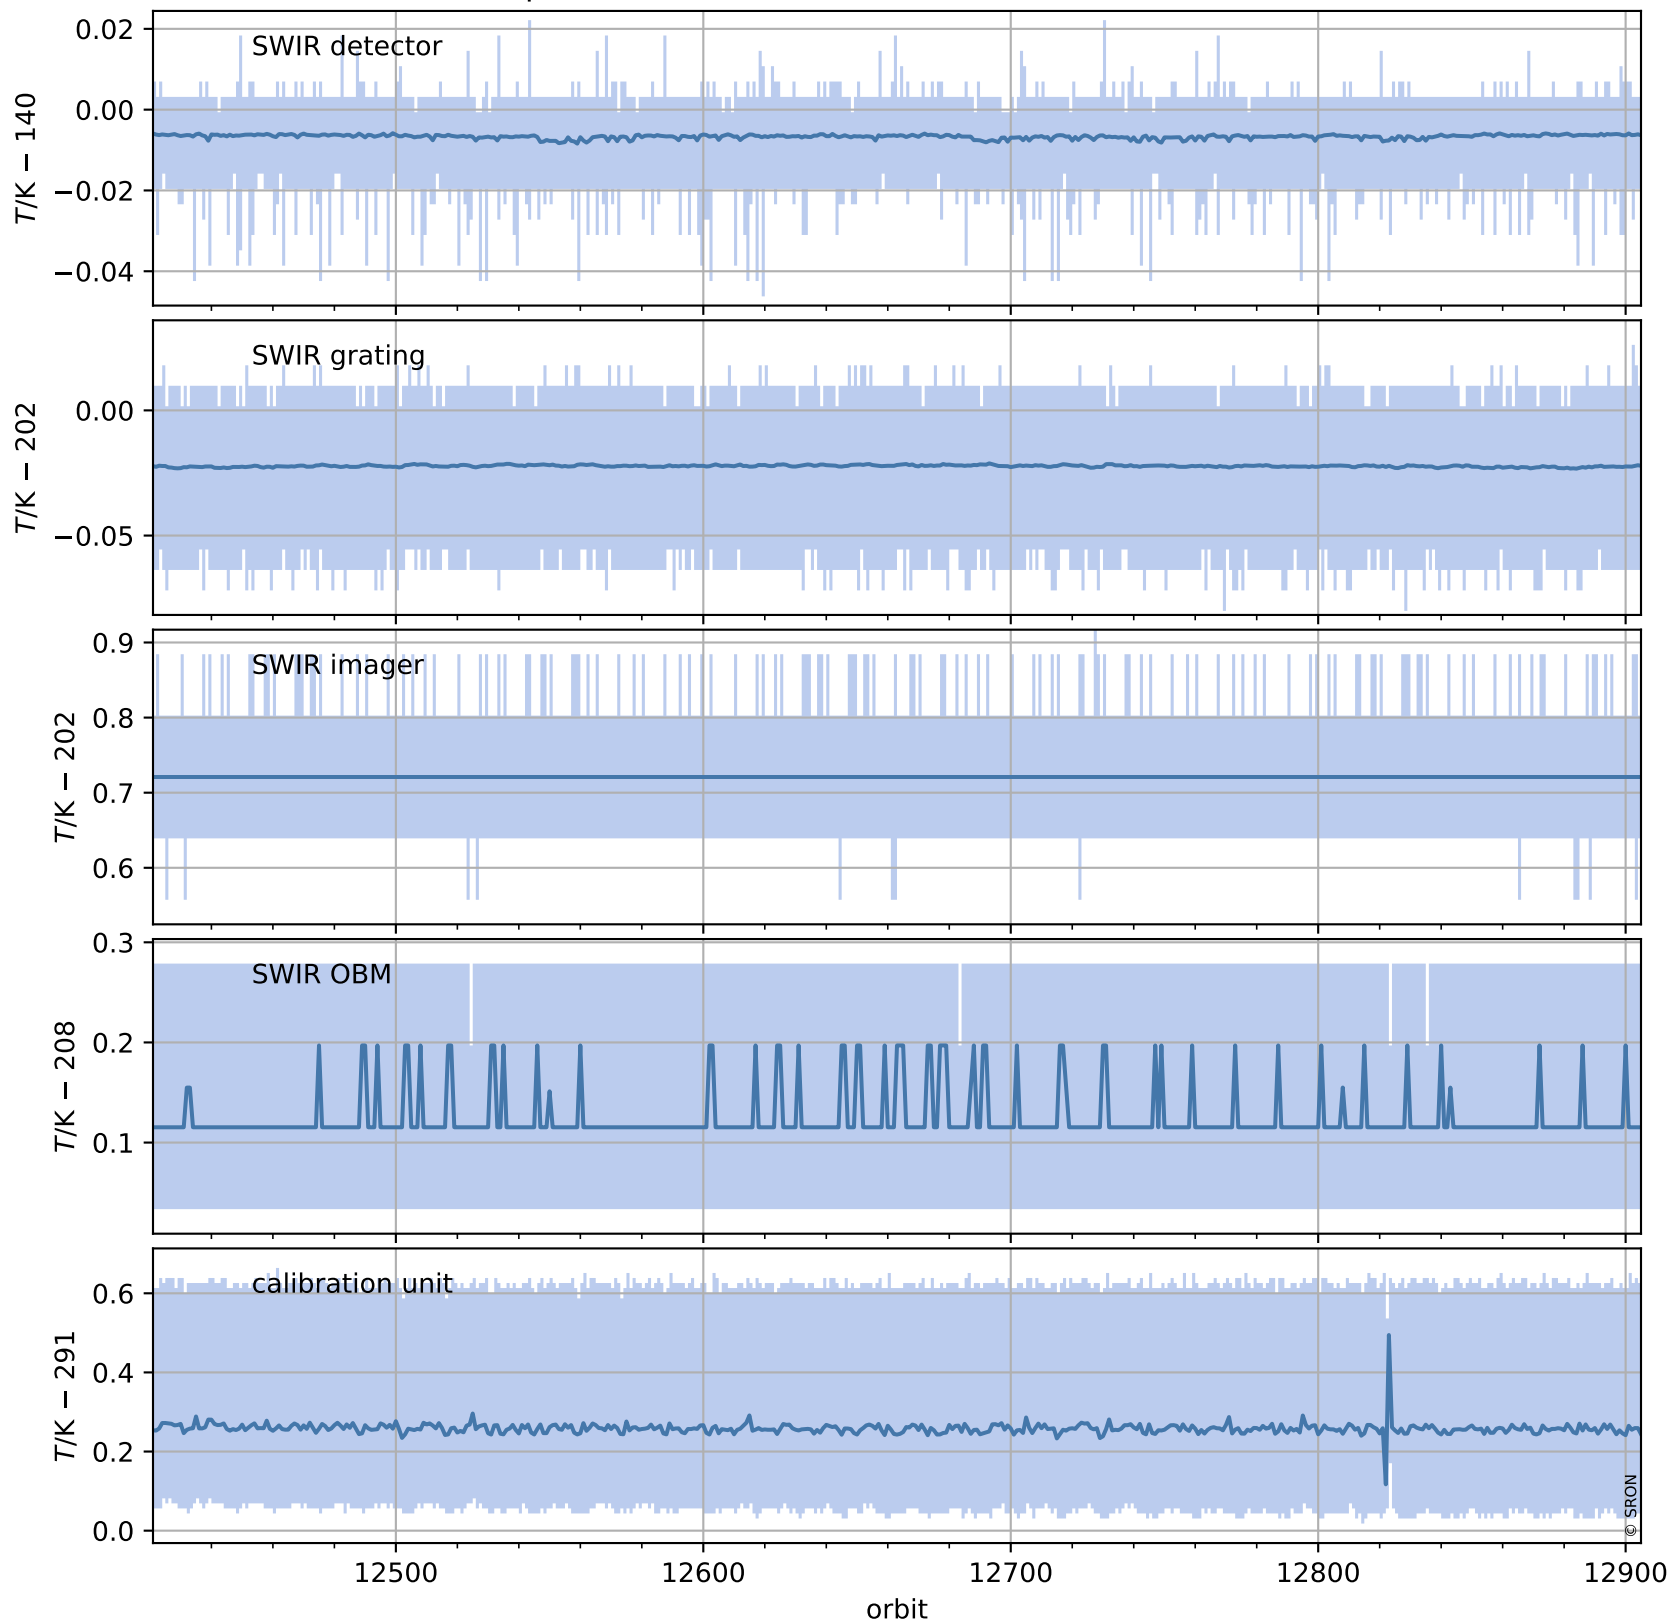

Tropomi SWIR housekeeping data

orbits : [12891, 12905]
coverage : 2020-04-09 / 2020-04-10
created : 2023-08-21T08:57:19

Temperature of sensors relevant for SWIR (one day)

Tropomi SWIR housekeeping data

orbits : [12421, 12905]
coverage : 2020-03-06 / 2020-04-10
created : 2023-08-21T08:57:19

Temperature of sensors relevant for SWIR (last month)

Tropomi SWIR housekeeping data

orbits : [12891, 12905]
coverage : 2020-04-09 / 2020-04-10
created : 2023-08-21T08:57:20

Current and duty cycle of 3 heaters relevant for SWIR (one day)

Tropomi SWIR housekeeping data

orbits : [12421, 12905]
coverage : 2020-03-06 / 2020-04-10
created : 2023-08-21T08:57:20

Current and duty cycle of 3 heaters relevant for SWIR (last month)

Tropomi SWIR housekeeping data

orbits : [12891, 12905]
coverage : 2020-04-09 / 2020-04-10
created : 2023-08-21T08:57:21

Temperature of sensors at the SWIR front-end electronics (one day)

Tropomi SWIR housekeeping data

orbits : [12421, 12905]
coverage : 2020-03-06 / 2020-04-10
created : 2023-08-21T08:57:21