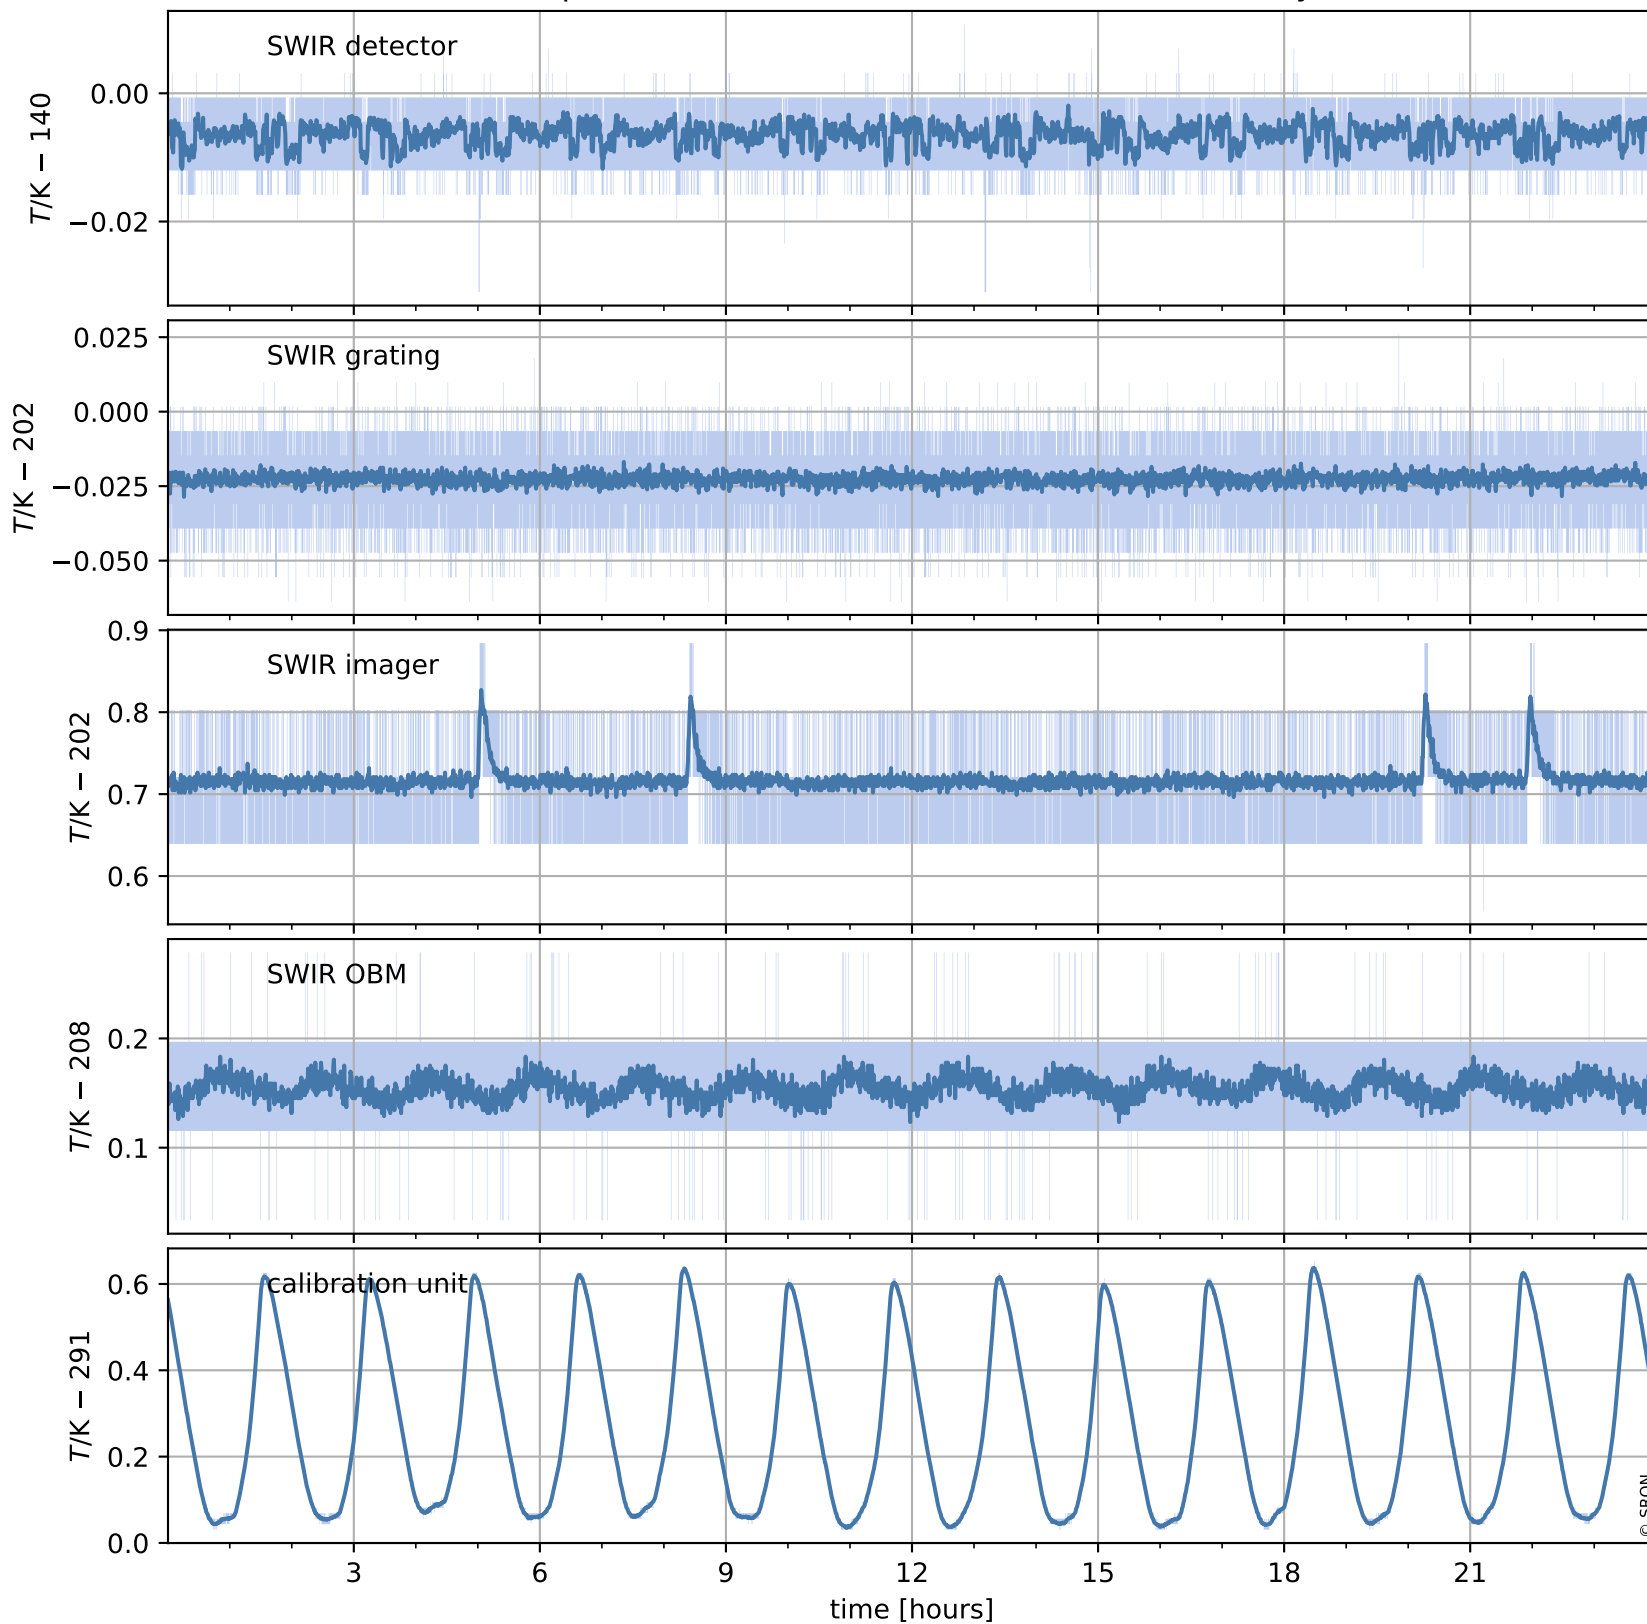

Tropomi SWIR housekeeping data

orbits : [12891, 12905]
coverage : 2020-04-09 / 2020-04-10
created : 2023-08-21T08:57:19

Temperature of sensors relevant for SWIR (one day)

Tropomi SWIR housekeeping data

orbits : [12421, 12905]
coverage : 2020-03-06 / 2020-04-10
created : 2023-08-21T08:57:19

Temperature of sensors relevant for SWIR (last month)

Tropomi SWIR housekeeping data

orbits : [12891, 12905]
coverage : 2020-04-09 / 2020-04-10
created : 2023-08-21T08:57:20

Current and duty cycle of 3 heaters relevant for SWIR (one day)

Tropomi SWIR housekeeping data

orbits : [12421, 12905]
coverage : 2020-03-06 / 2020-04-10
created : 2023-08-21T08:57:20

Current and duty cycle of 3 heaters relevant for SWIR (last month)

Tropomi SWIR housekeeping data