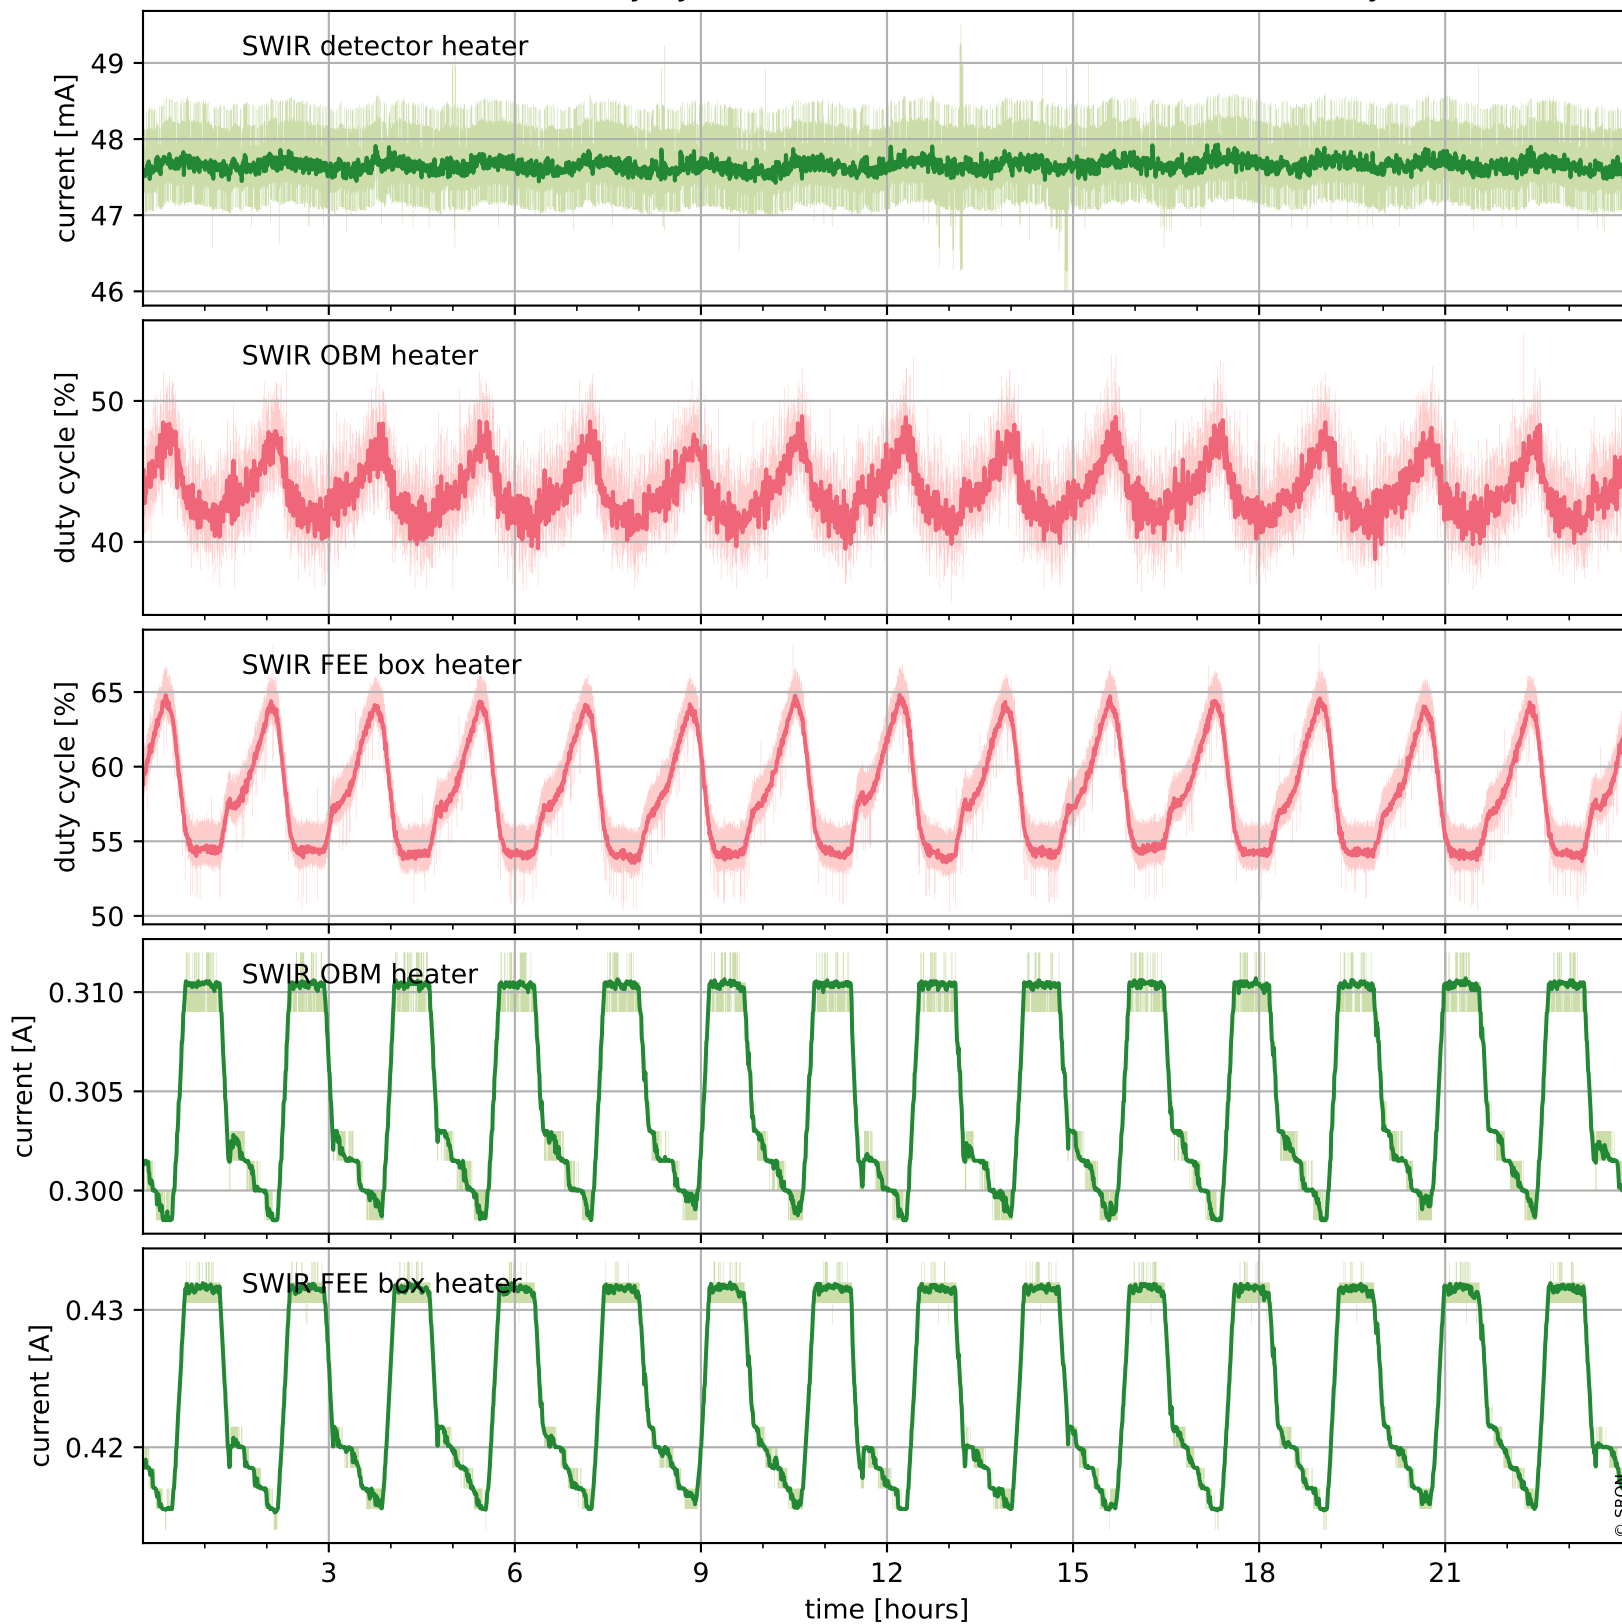

Tropomi SWIR housekeeping data

orbits : [12891, 12905]
coverage : 2020-04-09 / 2020-04-10
created : 2023-08-21T08:57:19

Temperature of sensors relevant for SWIR (one day)

Tropomi SWIR housekeeping data

orbits : [12421, 12905]
coverage : 2020-03-06 / 2020-04-10
created : 2023-08-21T08:57:19

Temperature of sensors relevant for SWIR (last month)

Tropomi SWIR housekeeping data

orbits : [12891, 12905]
coverage : 2020-04-09 / 2020-04-10
created : 2023-08-21T08:57:20

Current and duty cycle of 3 heaters relevant for SWIR (one day)

Tropomi SWIR housekeeping data

orbits : [12421, 12905]
coverage : 2020-03-06 / 2020-04-10
created : 2023-08-21T08:57:20

Current and duty cycle of 3 heaters relevant for SWIR (last month)

Tropomi SWIR housekeeping data

orbits : [12891, 12905]
coverage : 2020-04-09 / 2020-04-10
created : 2023-08-21T08:57:21

Temperature of sensors at the SWIR front-end electronics (one day)

Tropomi SWIR housekeeping data

orbits : [12421, 12905]
coverage : 2020-03-06 / 2020-04-10
created : 2023-08-21T08:57:21