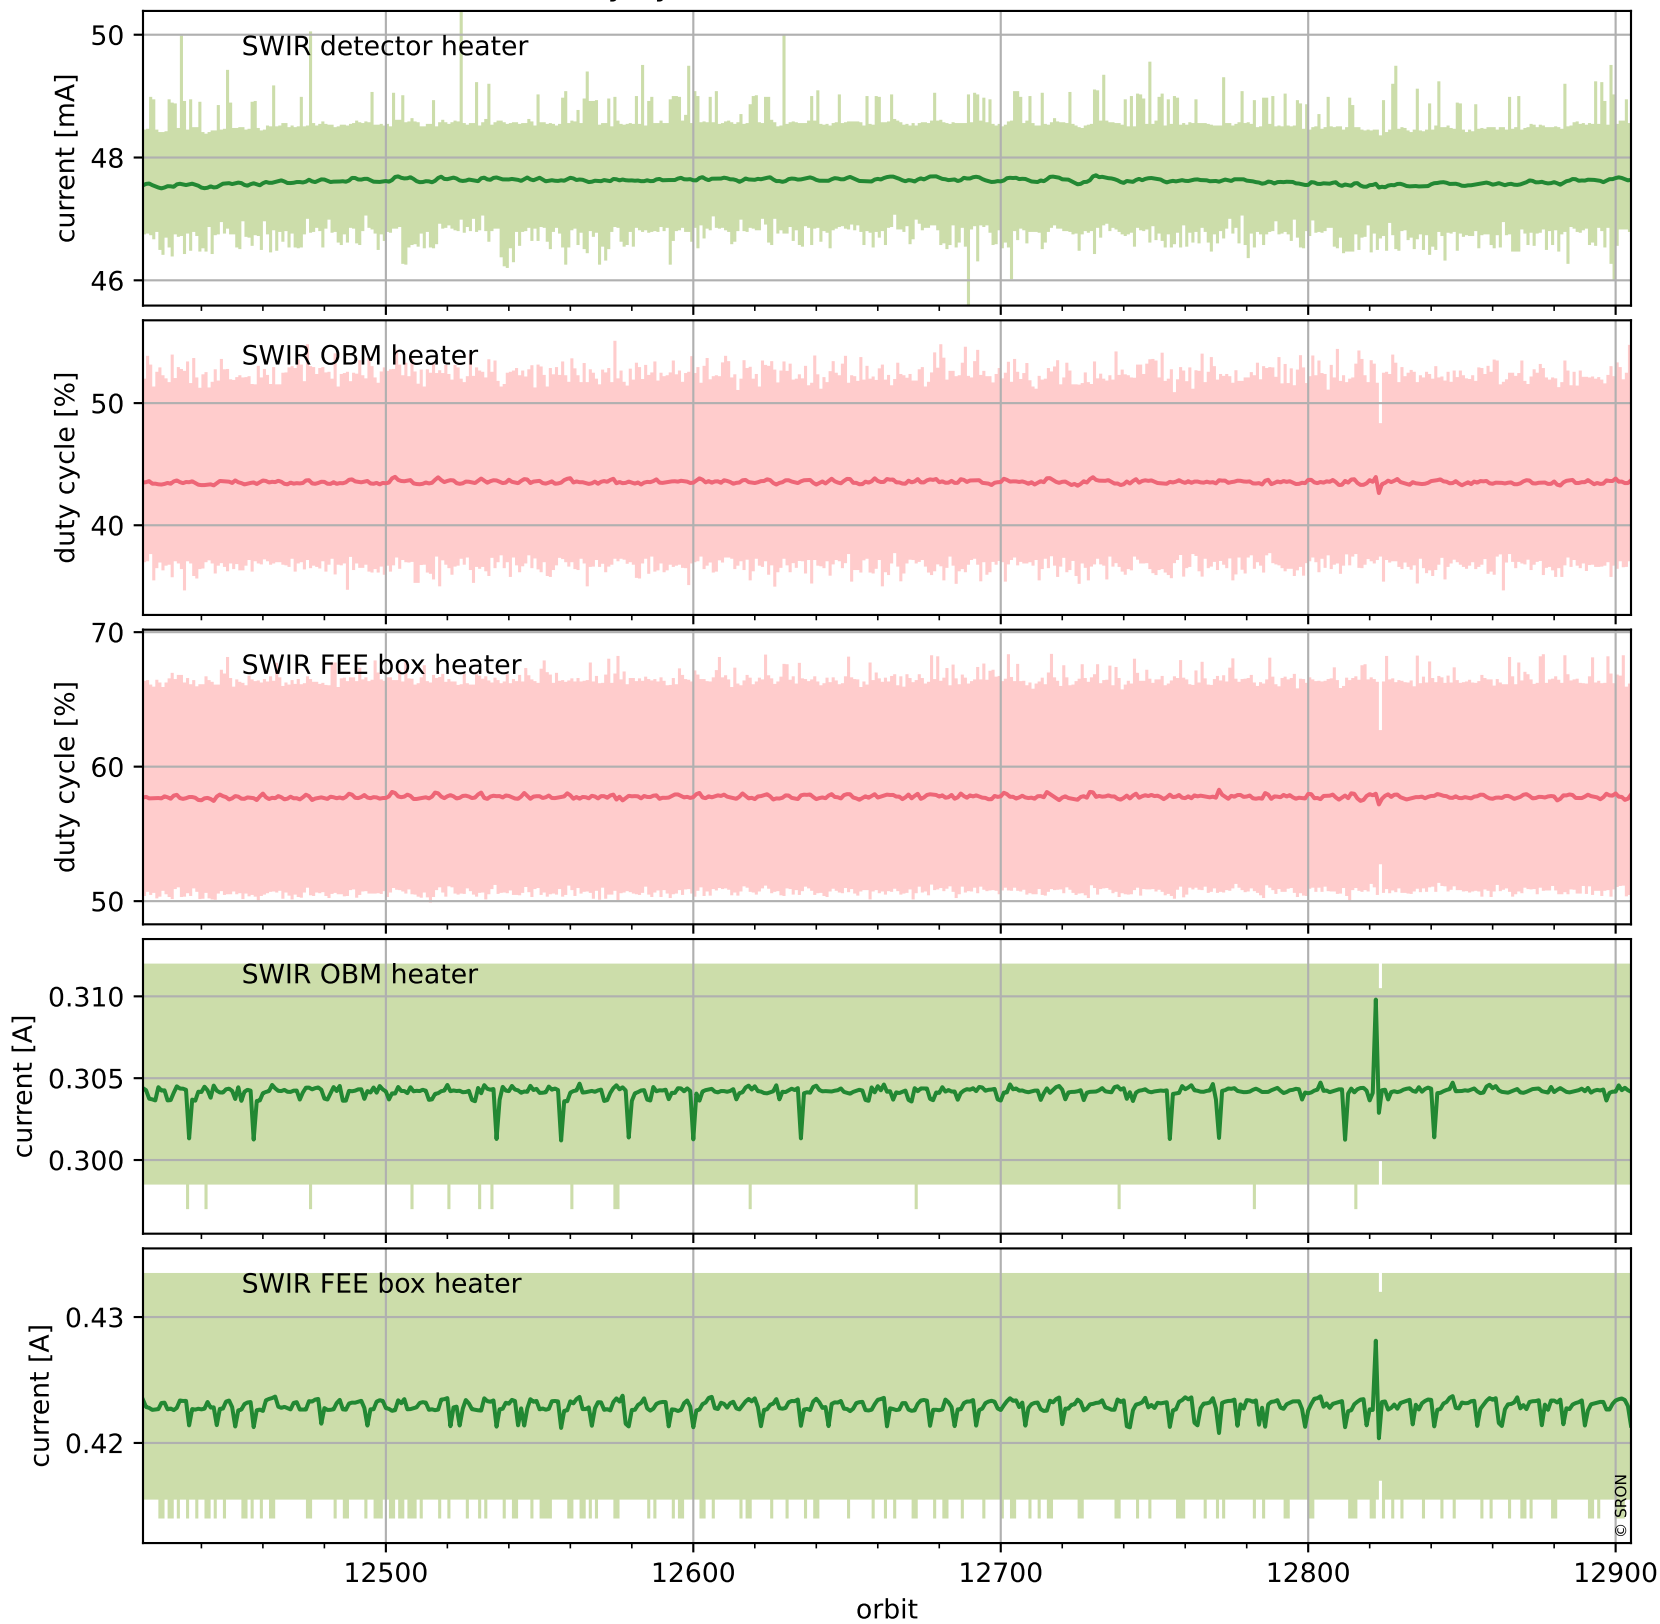

Tropomi SWIR housekeeping data

orbits : [12891, 12905]
coverage : 2020-04-09 / 2020-04-10
created : 2023-08-21T08:57:19

Temperature of sensors relevant for SWIR (one day)

Tropomi SWIR housekeeping data

orbits : [12421, 12905]
coverage : 2020-03-06 / 2020-04-10
created : 2023-08-21T08:57:19

Temperature of sensors relevant for SWIR (last month)

Tropomi SWIR housekeeping data

orbits : [12891, 12905]
coverage : 2020-04-09 / 2020-04-10
created : 2023-08-21T08:57:20

Current and duty cycle of 3 heaters relevant for SWIR (one day)

Tropomi SWIR housekeeping data

orbits : [12421, 12905]
coverage : 2020-03-06 / 2020-04-10
created : 2023-08-21T08:57:20

Current and duty cycle of 3 heaters relevant for SWIR (last month)

Tropomi SWIR housekeeping data

orbits : [12891, 12905]
coverage : 2020-04-09 / 2020-04-10
created : 2023-08-21T08:57:21

Temperature of sensors at the SWIR front-end electronics (one day)

Tropomi SWIR housekeeping data

orbits : [12421, 12905]
coverage : 2020-03-06 / 2020-04-10
created : 2023-08-21T08:57:21