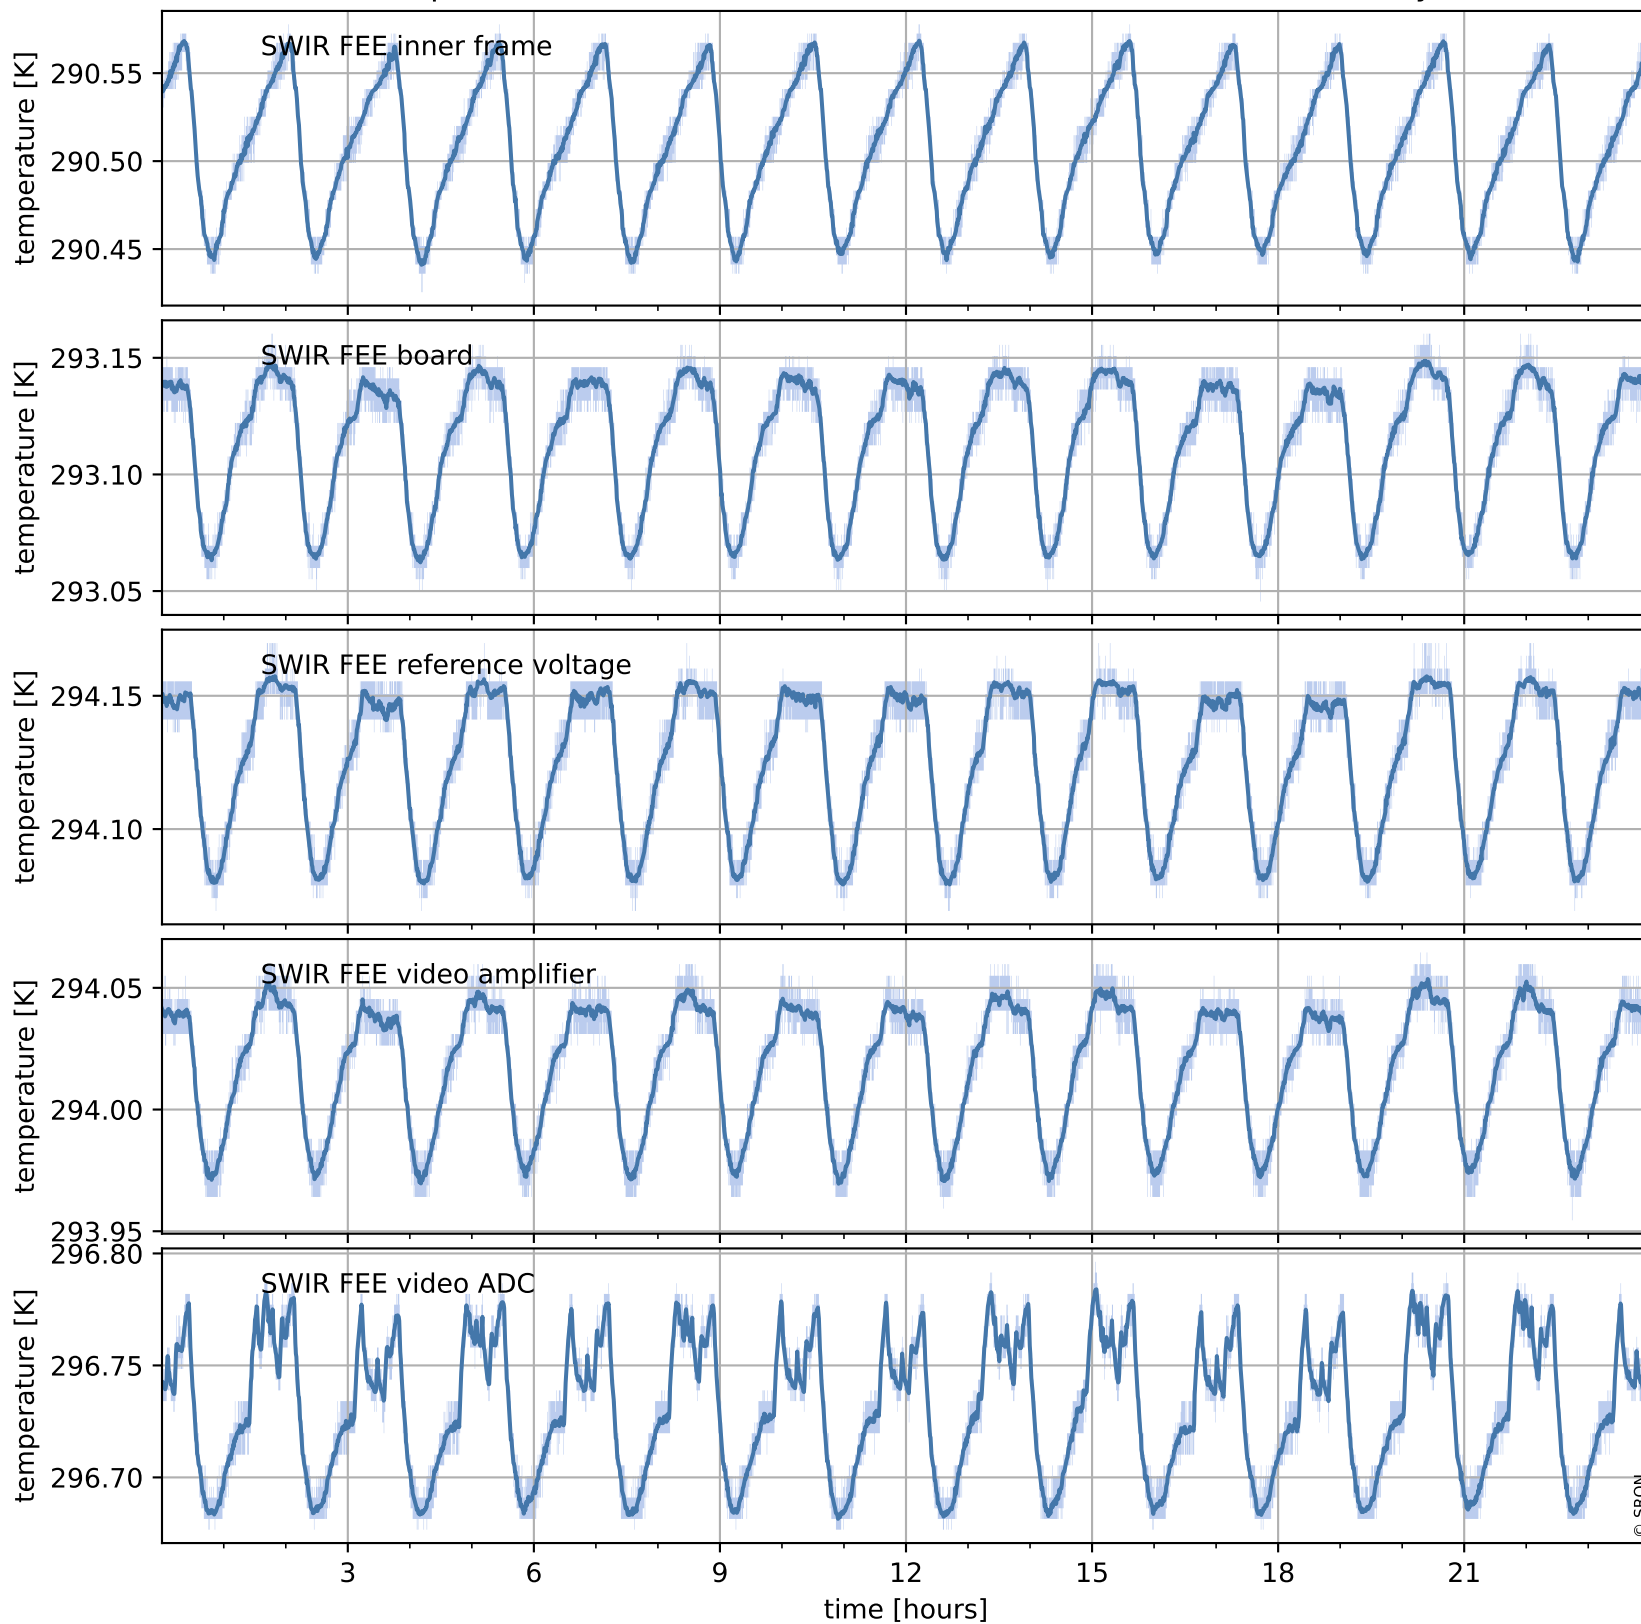

Tropomi SWIR housekeeping data

orbits : [12891, 12905]
coverage : 2020-04-09 / 2020-04-10
created : 2023-08-21T08:57:19

Temperature of sensors relevant for SWIR (one day)

Tropomi SWIR housekeeping data

orbits : [12421, 12905]
coverage : 2020-03-06 / 2020-04-10
created : 2023-08-21T08:57:19

Temperature of sensors relevant for SWIR (last month)

Tropomi SWIR housekeeping data

orbits : [12891, 12905]
coverage : 2020-04-09 / 2020-04-10
created : 2023-08-21T08:57:20

Current and duty cycle of 3 heaters relevant for SWIR (one day)

Tropomi SWIR housekeeping data

orbits : [12421, 12905]
coverage : 2020-03-06 / 2020-04-10
created : 2023-08-21T08:57:20

Current and duty cycle of 3 heaters relevant for SWIR (last month)

Tropomi SWIR housekeeping data

orbits : [12891, 12905]
coverage : 2020-04-09 / 2020-04-10
created : 2023-08-21T08:57:21

Temperature of sensors at the SWIR front-end electronics (one day)

Tropomi SWIR housekeeping data

orbits : [12421, 12905]
coverage : 2020-03-06 / 2020-04-10
created : 2023-08-21T08:57:21