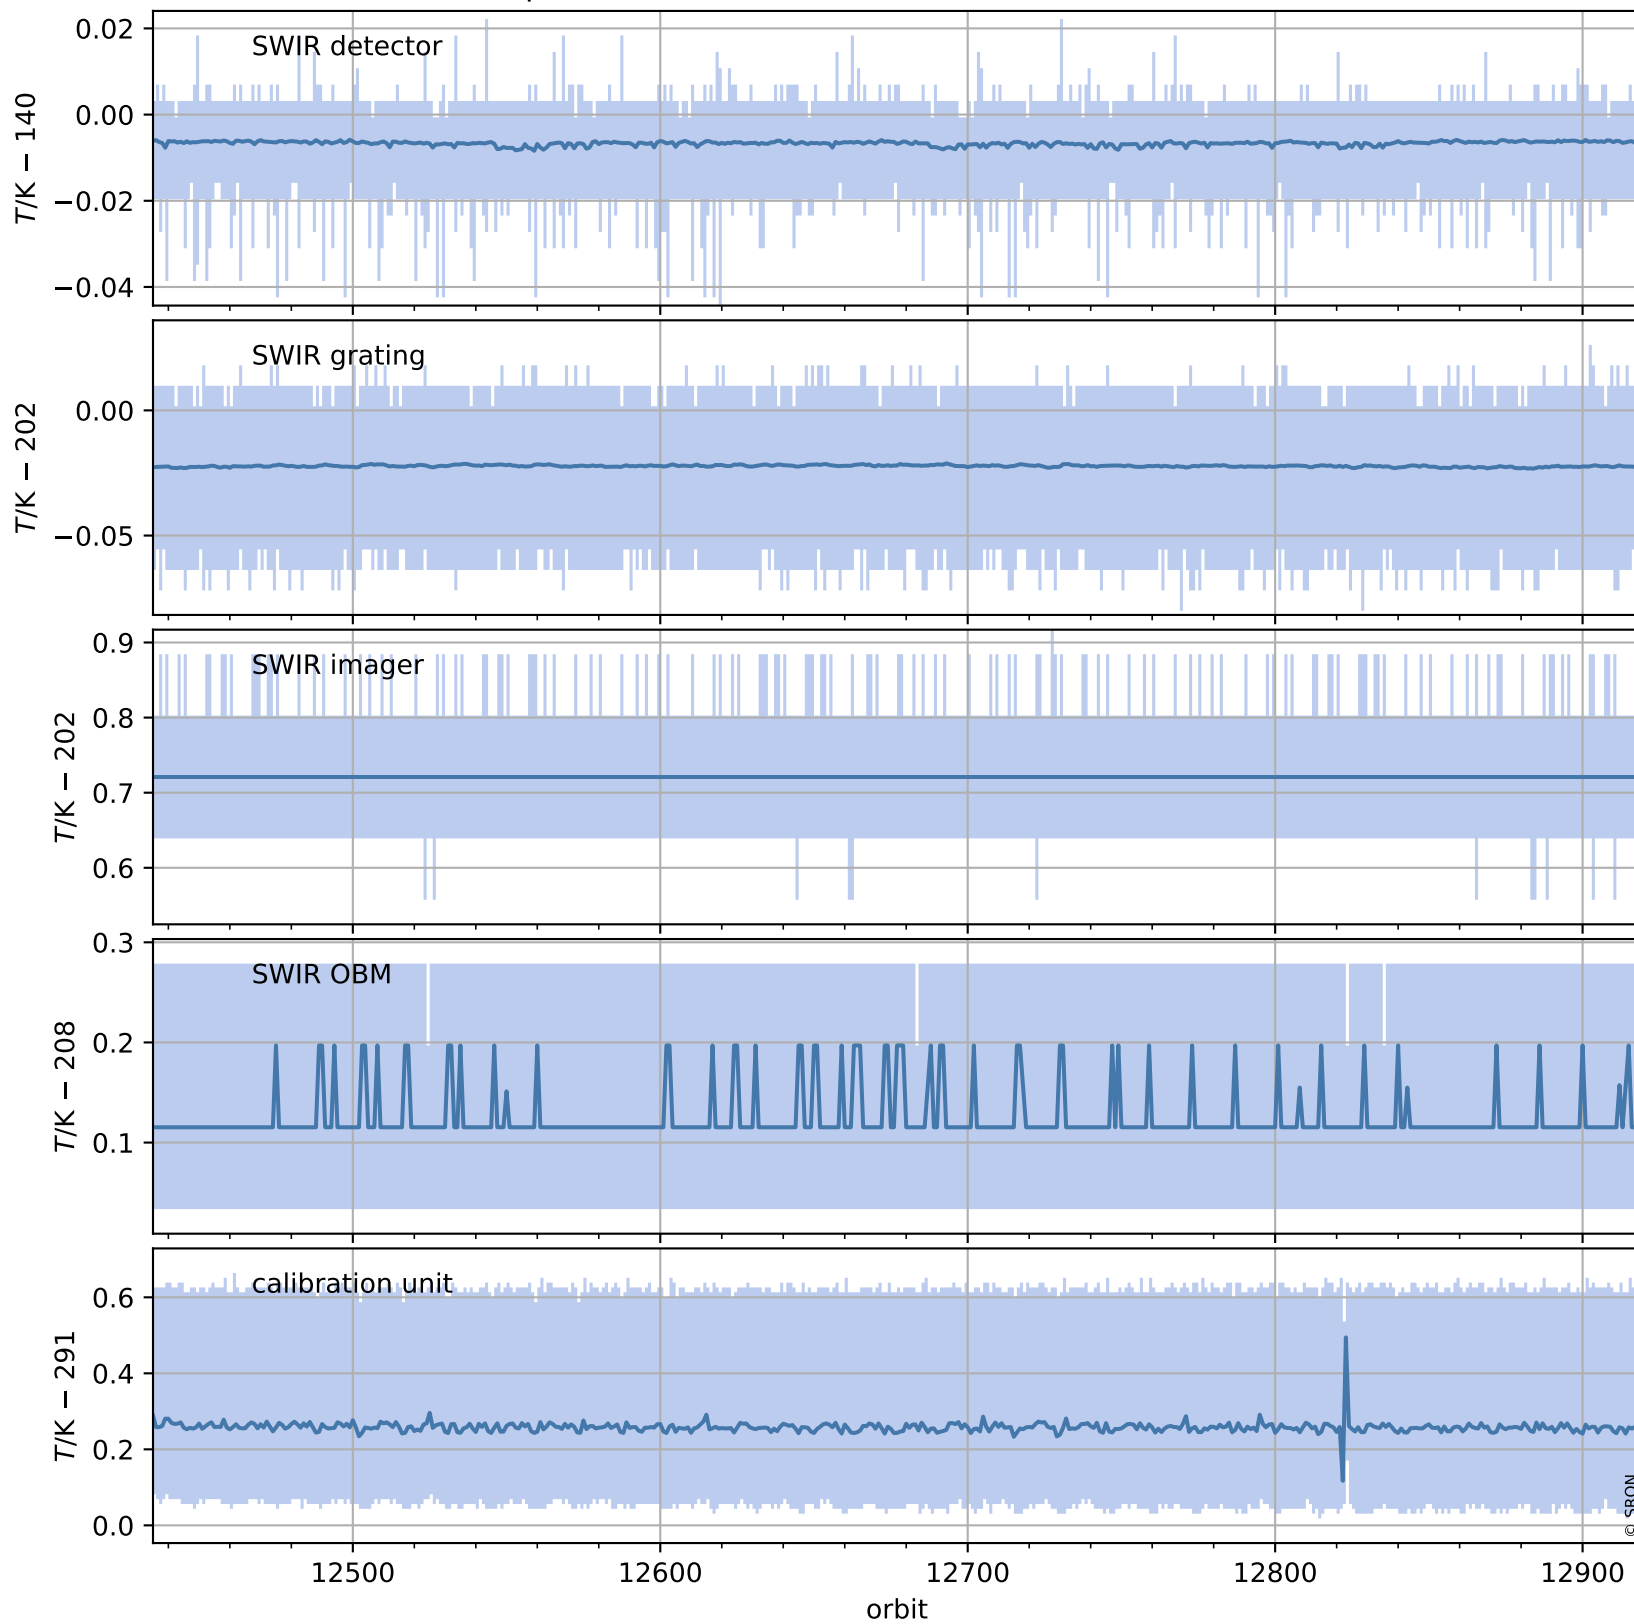

Tropomi SWIR housekeeping data

orbits : [12906, 12919]
coverage : 2020-04-10 / 2020-04-11
created : 2023-08-21T08:57:21

Temperature of sensors relevant for SWIR (one day)

Tropomi SWIR housekeeping data

orbits : [12435, 12919]
coverage : 2020-03-07 / 2020-04-11
created : 2023-08-21T08:57:22

Temperature of sensors relevant for SWIR (last month)

Tropomi SWIR housekeeping data

orbits : [12906, 12919]
coverage : 2020-04-10 / 2020-04-11
created : 2023-08-21T08:57:22

Current and duty cycle of 3 heaters relevant for SWIR (one day)

Tropomi SWIR housekeeping data

orbits : [12435, 12919]
coverage : 2020-03-07 / 2020-04-11
created : 2023-08-21T08:57:23

Current and duty cycle of 3 heaters relevant for SWIR (last month)

Tropomi SWIR housekeeping data

orbits : [12906, 12919]
coverage : 2020-04-10 / 2020-04-11
created : 2023-08-21T08:57:23

Temperature of sensors at the SWIR front-end electronics (one day)

Tropomi SWIR housekeeping data

orbits : [12435, 12919]
coverage : 2020-03-07 / 2020-04-11
created : 2023-08-21T08:57:23