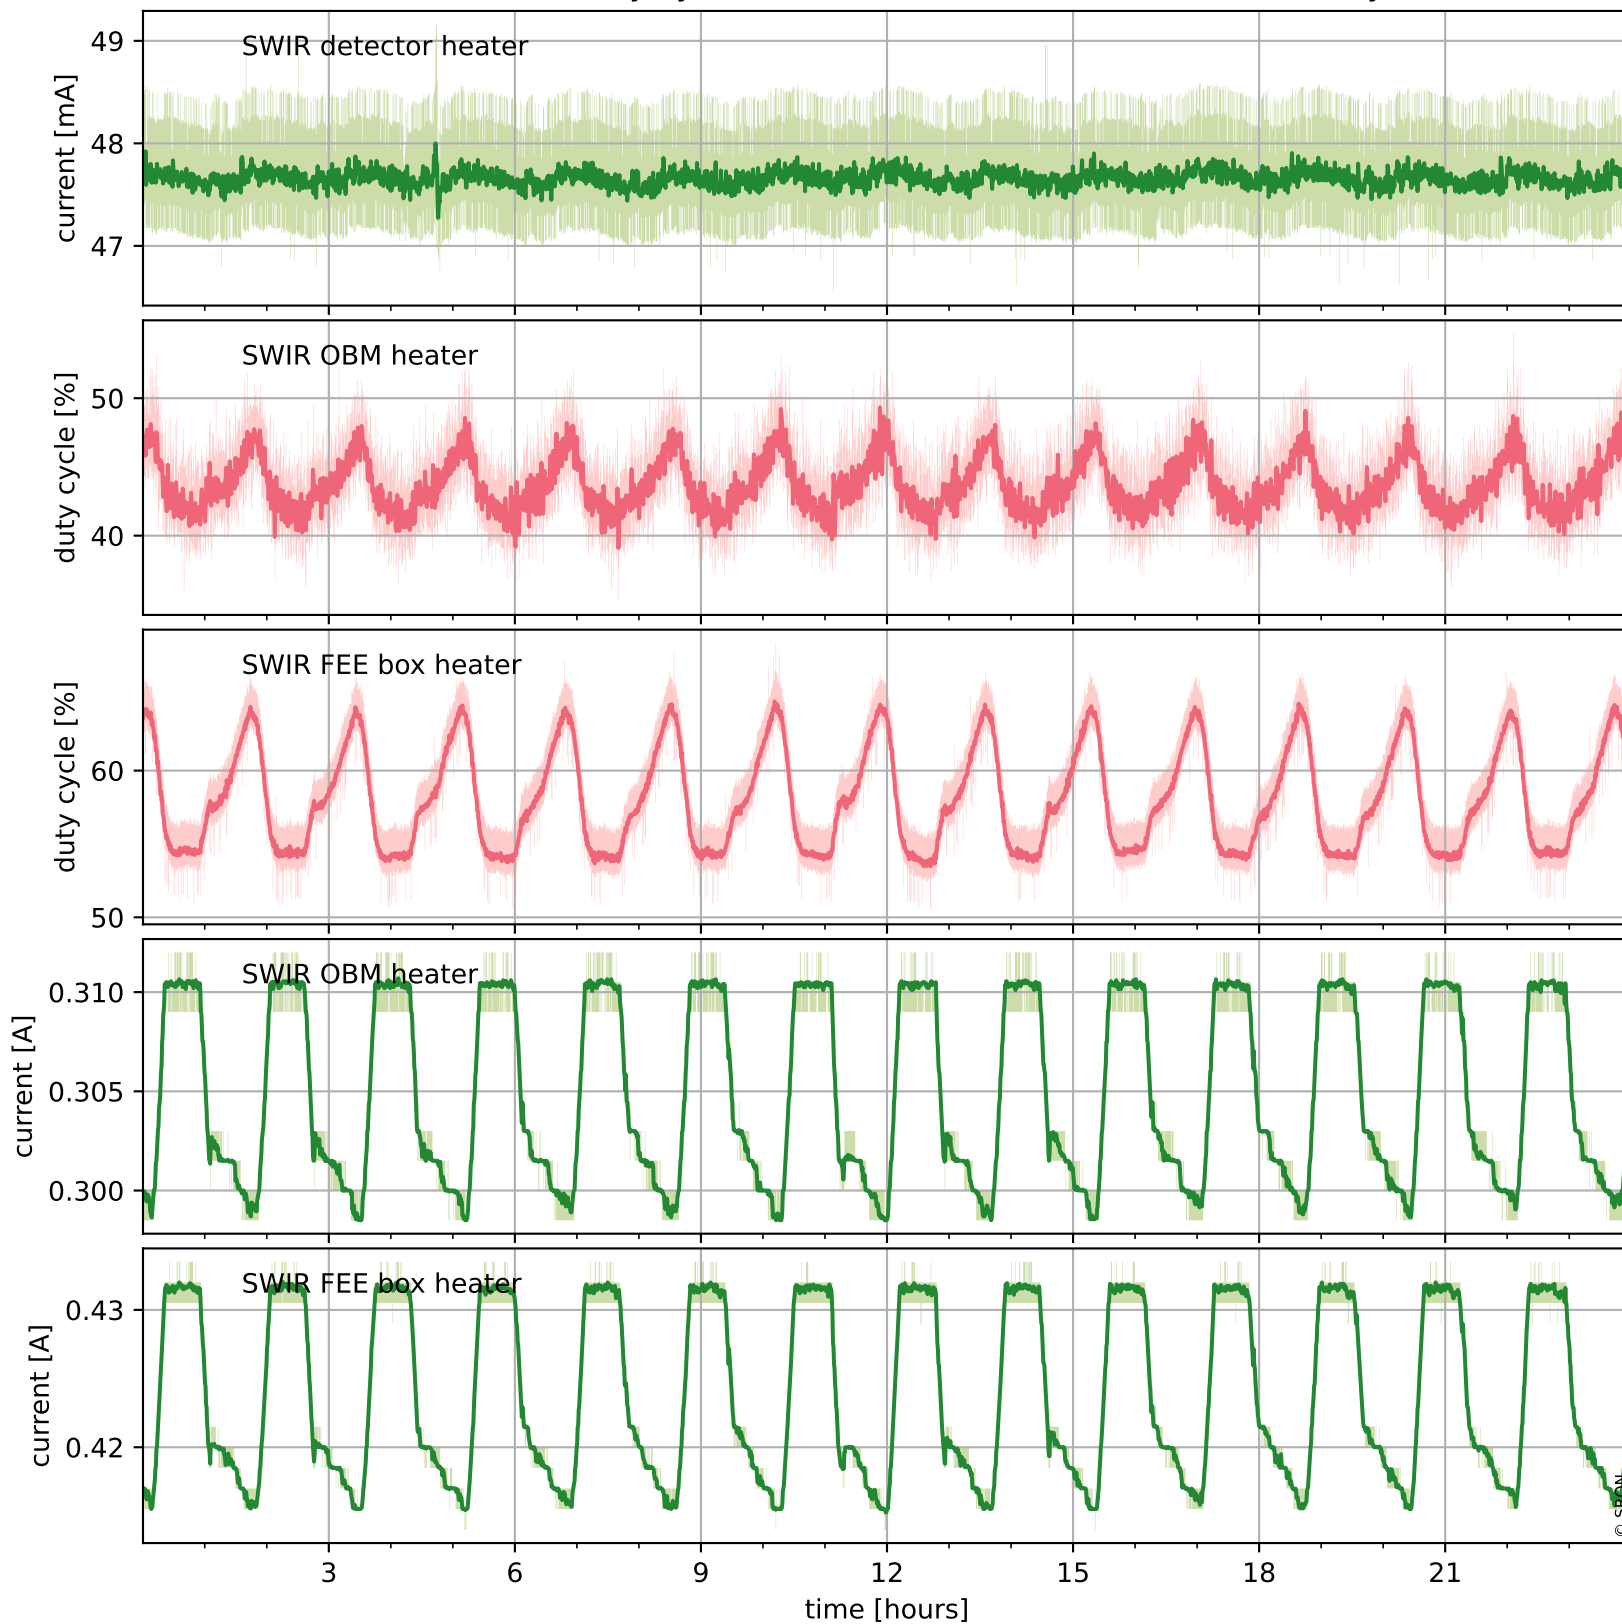

Tropomi SWIR housekeeping data

orbits : [12906, 12919]
coverage : 2020-04-10 / 2020-04-11
created : 2023-08-21T08:57:21

Temperature of sensors relevant for SWIR (one day)

Tropomi SWIR housekeeping data

orbits : [12435, 12919]
coverage : 2020-03-07 / 2020-04-11
created : 2023-08-21T08:57:22

Temperature of sensors relevant for SWIR (last month)

Tropomi SWIR housekeeping data

orbits : [12906, 12919]
coverage : 2020-04-10 / 2020-04-11
created : 2023-08-21T08:57:22

Current and duty cycle of 3 heaters relevant for SWIR (one day)

Tropomi SWIR housekeeping data

orbits : [12435, 12919]
coverage : 2020-03-07 / 2020-04-11
created : 2023-08-21T08:57:23

Current and duty cycle of 3 heaters relevant for SWIR (last month)

Tropomi SWIR housekeeping data

orbits : [12906, 12919]
coverage : 2020-04-10 / 2020-04-11
created : 2023-08-21T08:57:23

Temperature of sensors at the SWIR front-end electronics (one day)

Tropomi SWIR housekeeping data

orbits : [12435, 12919]
coverage : 2020-03-07 / 2020-04-11
created : 2023-08-21T08:57:23