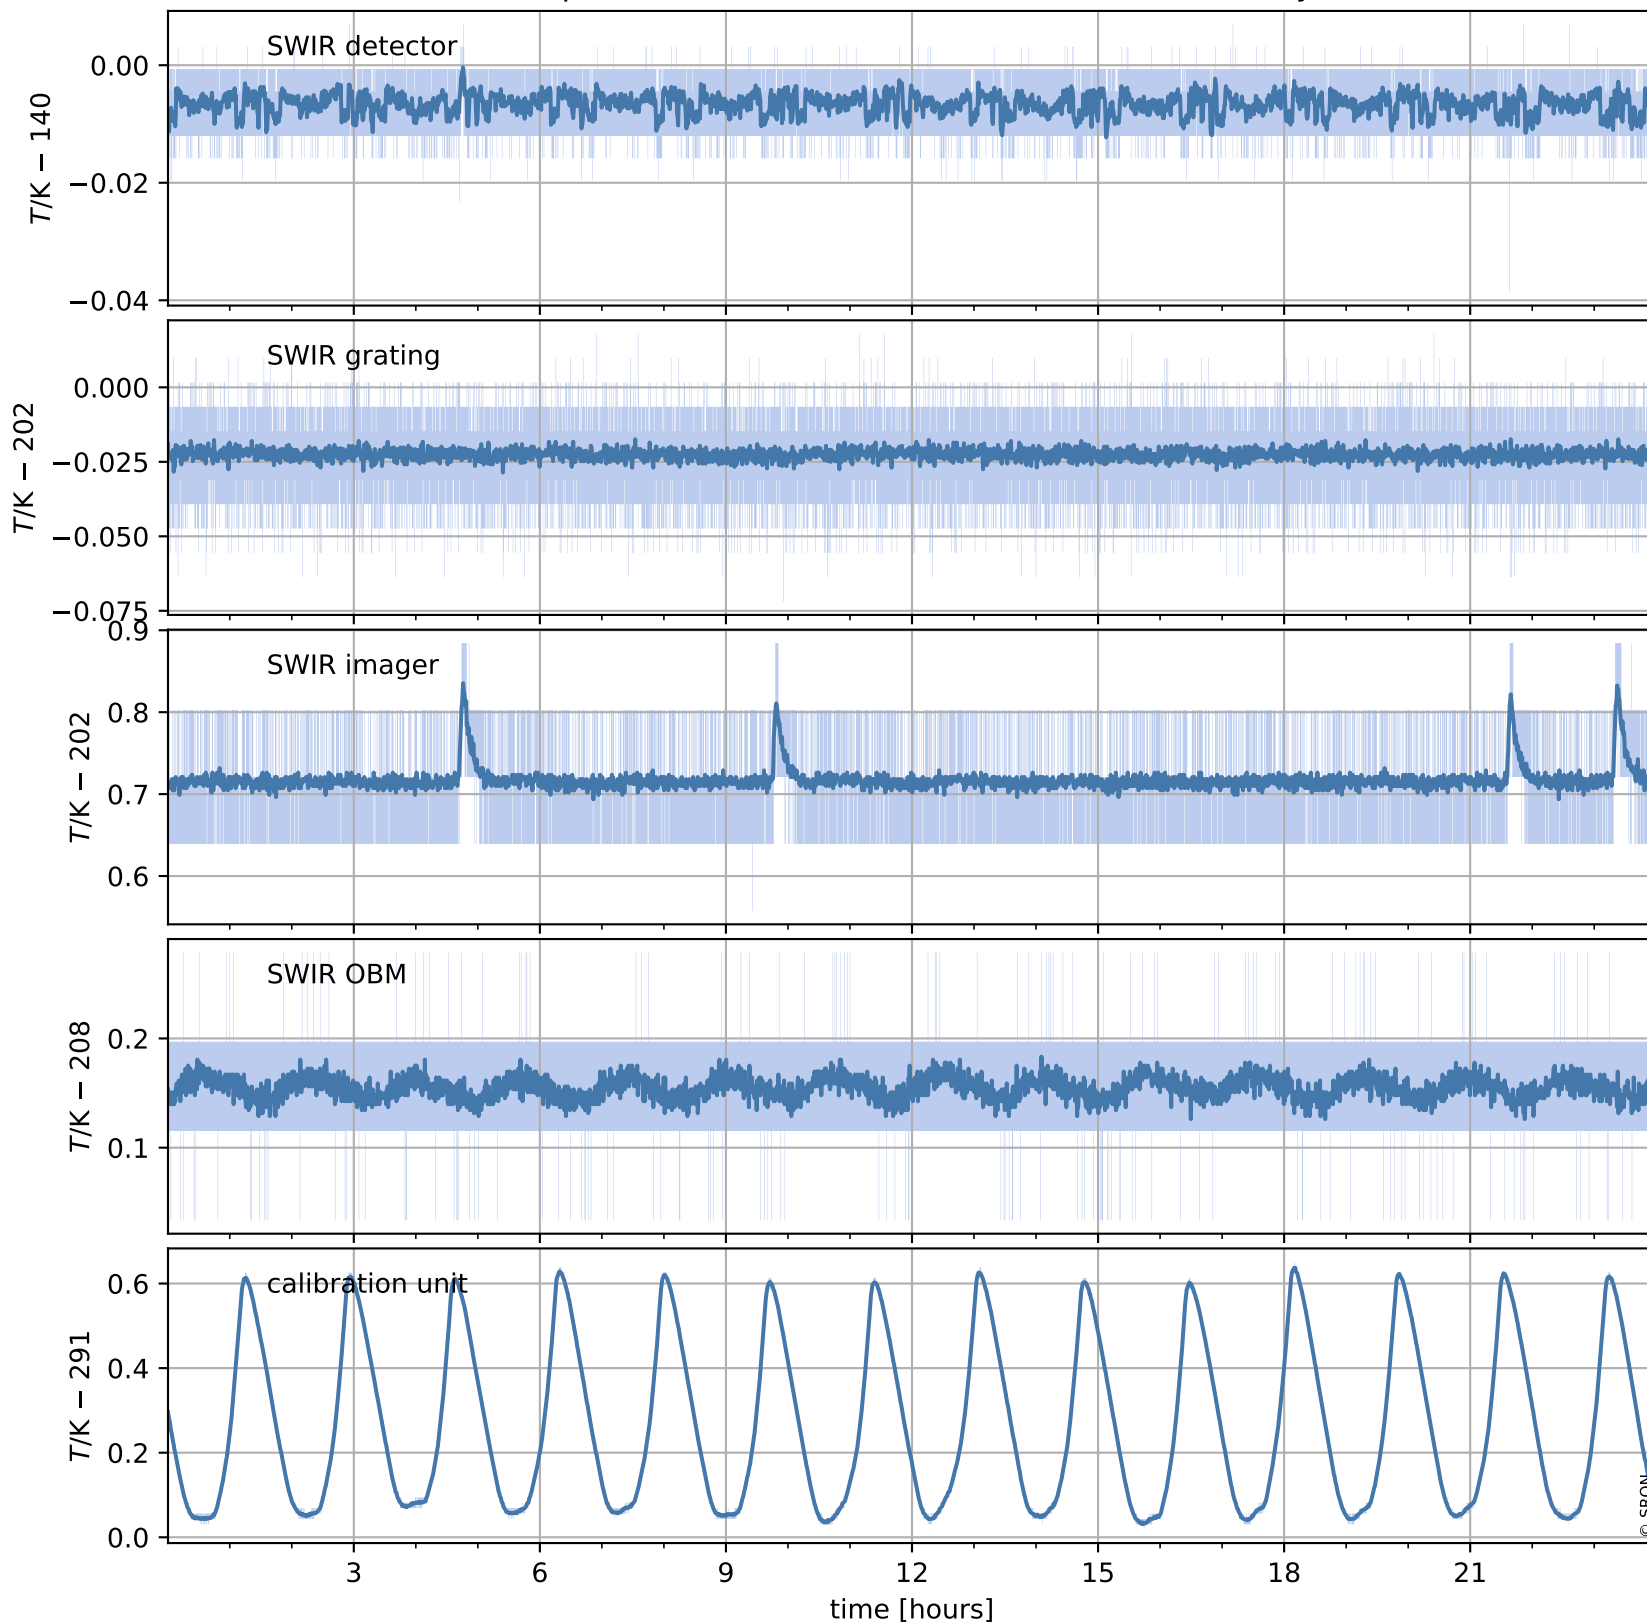

Tropomi SWIR housekeeping data

orbits : [12906, 12919]
coverage : 2020-04-10 / 2020-04-11
created : 2023-08-21T08:57:21

Temperature of sensors relevant for SWIR (one day)

Tropomi SWIR housekeeping data

orbits : [12435, 12919]
coverage : 2020-03-07 / 2020-04-11
created : 2023-08-21T08:57:22

Temperature of sensors relevant for SWIR (last month)

Tropomi SWIR housekeeping data

orbits : [12906, 12919]
coverage : 2020-04-10 / 2020-04-11
created : 2023-08-21T08:57:22

Current and duty cycle of 3 heaters relevant for SWIR (one day)

Tropomi SWIR housekeeping data

orbits : [12435, 12919]
coverage : 2020-03-07 / 2020-04-11
created : 2023-08-21T08:57:23

Current and duty cycle of 3 heaters relevant for SWIR (last month)

Tropomi SWIR housekeeping data