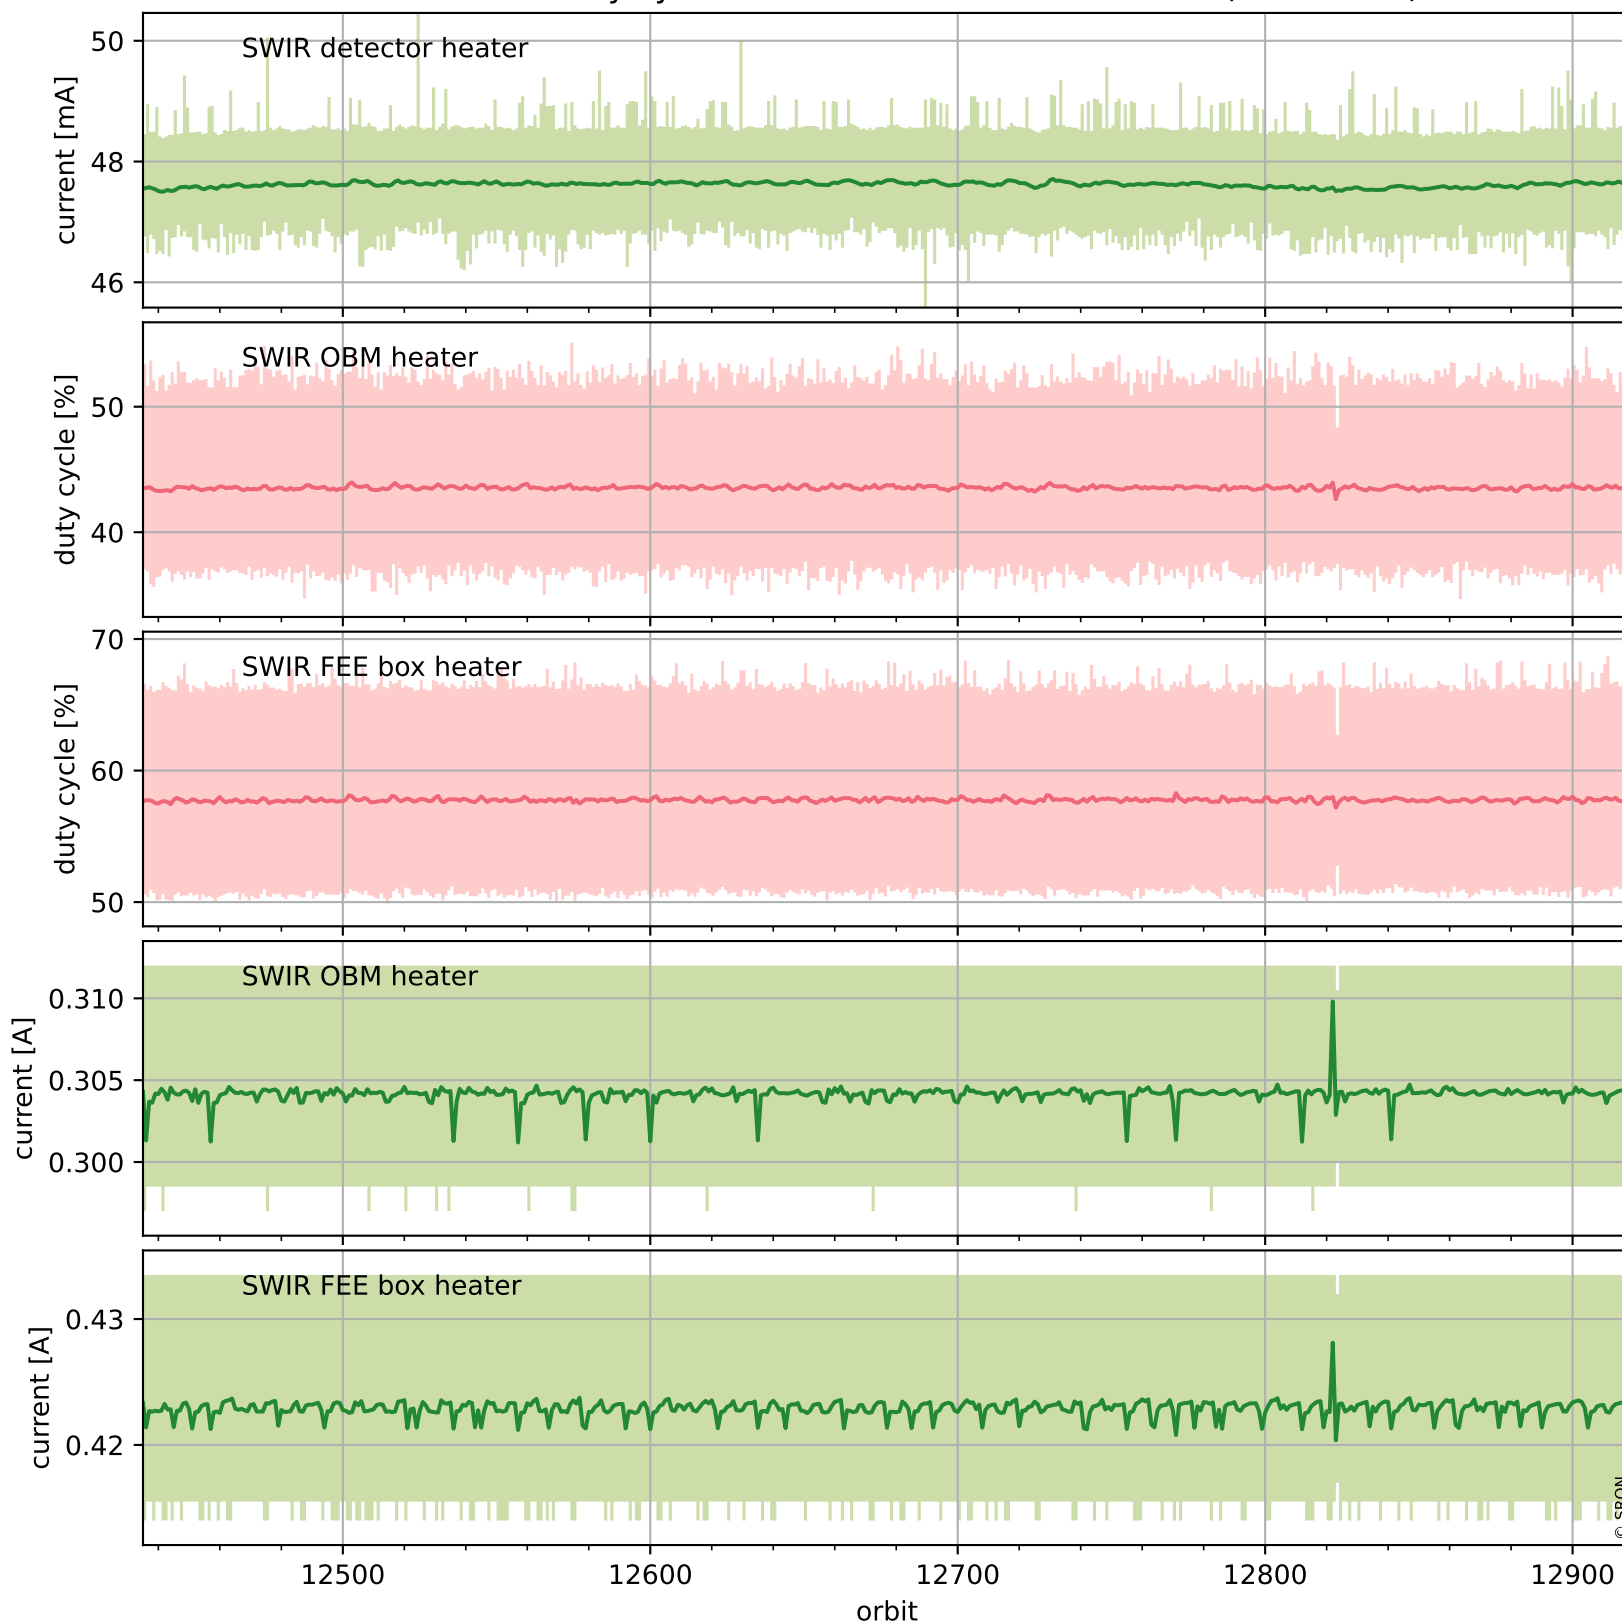

Tropomi SWIR housekeeping data

orbits : [12906, 12919]
coverage : 2020-04-10 / 2020-04-11
created : 2023-08-21T08:57:21

Temperature of sensors relevant for SWIR (one day)

Tropomi SWIR housekeeping data

orbits : [12435, 12919]
coverage : 2020-03-07 / 2020-04-11
created : 2023-08-21T08:57:22

Temperature of sensors relevant for SWIR (last month)

Tropomi SWIR housekeeping data

orbits : [12906, 12919]
coverage : 2020-04-10 / 2020-04-11
created : 2023-08-21T08:57:22

Current and duty cycle of 3 heaters relevant for SWIR (one day)

Tropomi SWIR housekeeping data

orbits : [12435, 12919]
coverage : 2020-03-07 / 2020-04-11
created : 2023-08-21T08:57:23

Current and duty cycle of 3 heaters relevant for SWIR (last month)

Tropomi SWIR housekeeping data

orbits : [12906, 12919]
coverage : 2020-04-10 / 2020-04-11
created : 2023-08-21T08:57:23

Temperature of sensors at the SWIR front-end electronics (one day)

Tropomi SWIR housekeeping data

orbits : [12435, 12919]
coverage : 2020-03-07 / 2020-04-11
created : 2023-08-21T08:57:23