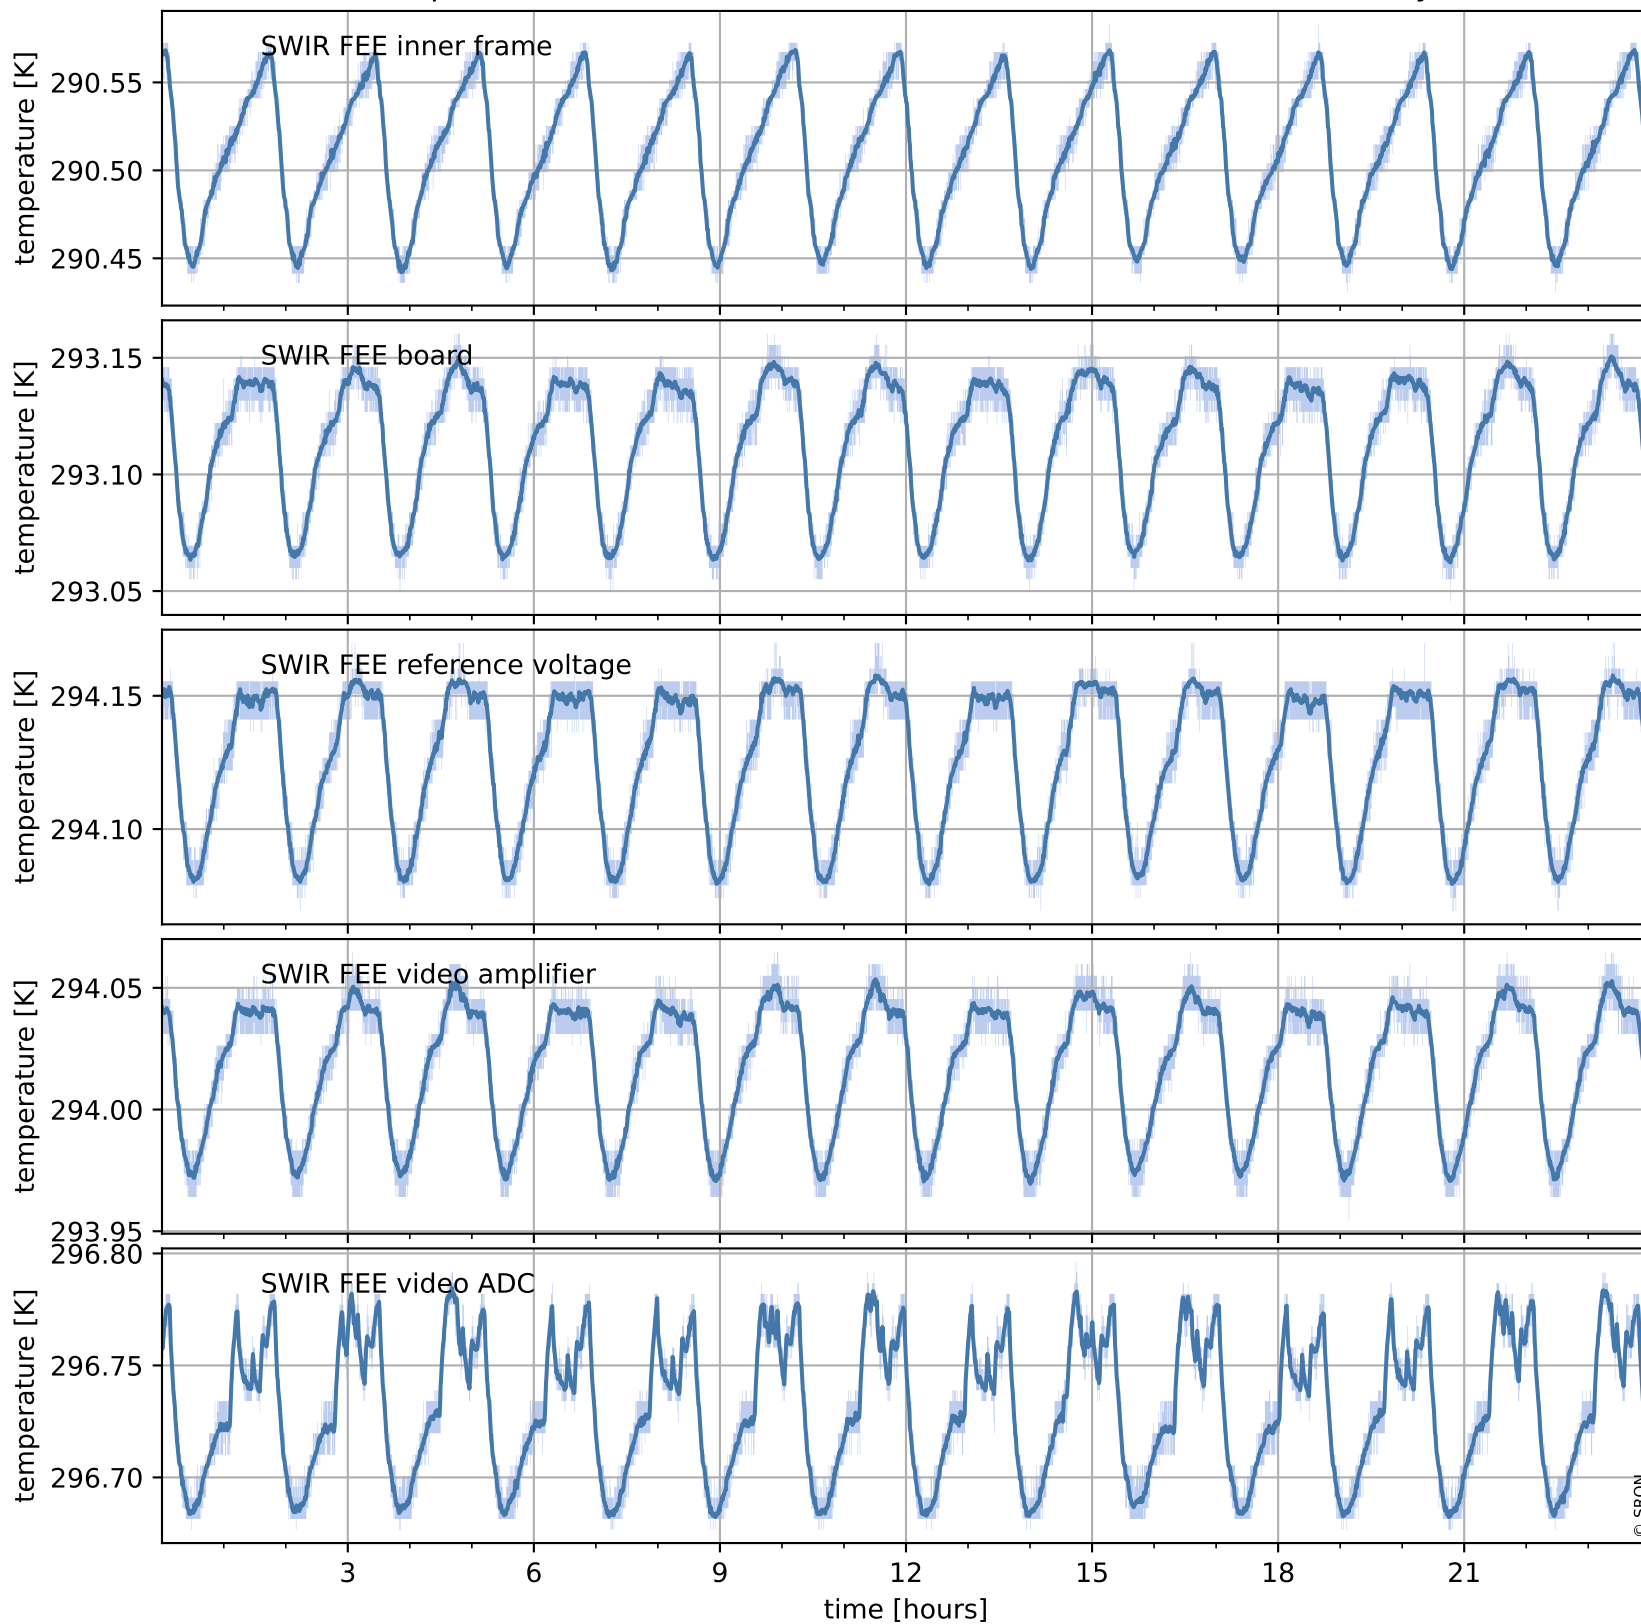

Tropomi SWIR housekeeping data

orbits : [12906, 12919]
coverage : 2020-04-10 / 2020-04-11
created : 2023-08-21T08:57:21

Temperature of sensors relevant for SWIR (one day)

Tropomi SWIR housekeeping data

orbits : [12435, 12919]
coverage : 2020-03-07 / 2020-04-11
created : 2023-08-21T08:57:22

Temperature of sensors relevant for SWIR (last month)

Tropomi SWIR housekeeping data

orbits : [12906, 12919]
coverage : 2020-04-10 / 2020-04-11
created : 2023-08-21T08:57:22

Current and duty cycle of 3 heaters relevant for SWIR (one day)

Tropomi SWIR housekeeping data

orbits : [12435, 12919]
coverage : 2020-03-07 / 2020-04-11
created : 2023-08-21T08:57:23

Current and duty cycle of 3 heaters relevant for SWIR (last month)

Tropomi SWIR housekeeping data

orbits : [12906, 12919]
coverage : 2020-04-10 / 2020-04-11
created : 2023-08-21T08:57:23

Temperature of sensors at the SWIR front-end electronics (one day)

Tropomi SWIR housekeeping data

orbits : [12435, 12919]
coverage : 2020-03-07 / 2020-04-11
created : 2023-08-21T08:57:23