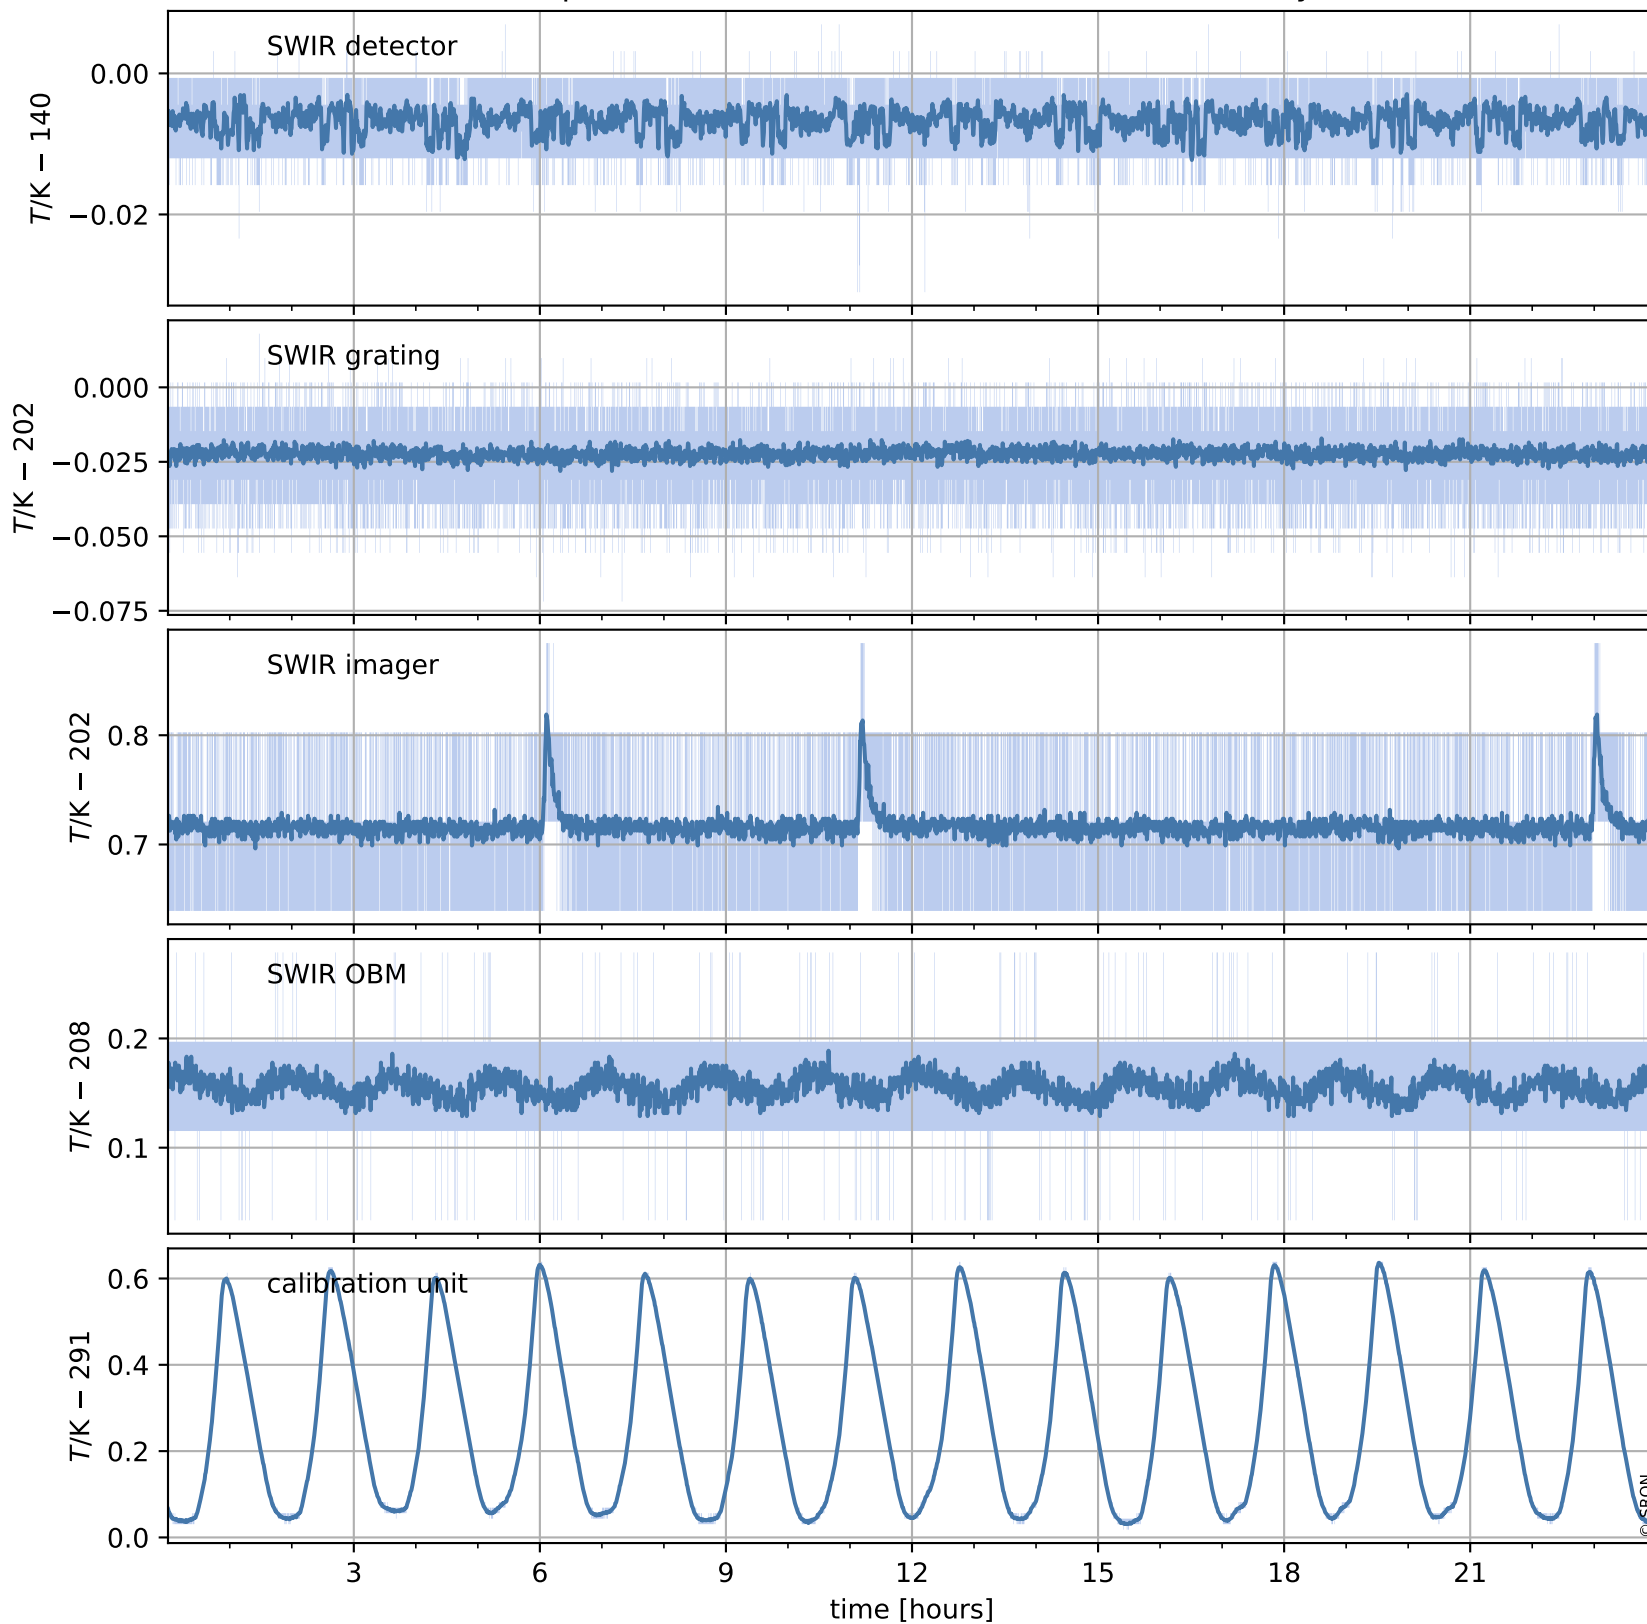

Tropomi SWIR housekeeping data

orbits : [12920, 12933]
coverage : 2020-04-11 / 2020-04-12
created : 2023-08-21T08:57:24

Temperature of sensors relevant for SWIR (one day)

Tropomi SWIR housekeeping data

orbits : [12449, 12933]
coverage : 2020-03-08 / 2020-04-12
created : 2023-08-21T08:57:24

Temperature of sensors relevant for SWIR (last month)

Tropomi SWIR housekeeping data

orbits : [12920, 12933]
coverage : 2020-04-11 / 2020-04-12
created : 2023-08-21T08:57:24

Current and duty cycle of 3 heaters relevant for SWIR (one day)

Tropomi SWIR housekeeping data

orbits : [12449, 12933]
coverage : 2020-03-08 / 2020-04-12
created : 2023-08-21T08:57:25

Current and duty cycle of 3 heaters relevant for SWIR (last month)

Tropomi SWIR housekeeping data

orbits : [12920, 12933]
coverage : 2020-04-11 / 2020-04-12
created : 2023-08-21T08:57:25

Temperature of sensors at the SWIR front-end electronics (one day)

Tropomi SWIR housekeeping data

orbits : [12449, 12933]
coverage : 2020-03-08 / 2020-04-12
created : 2023-08-21T08:57:26