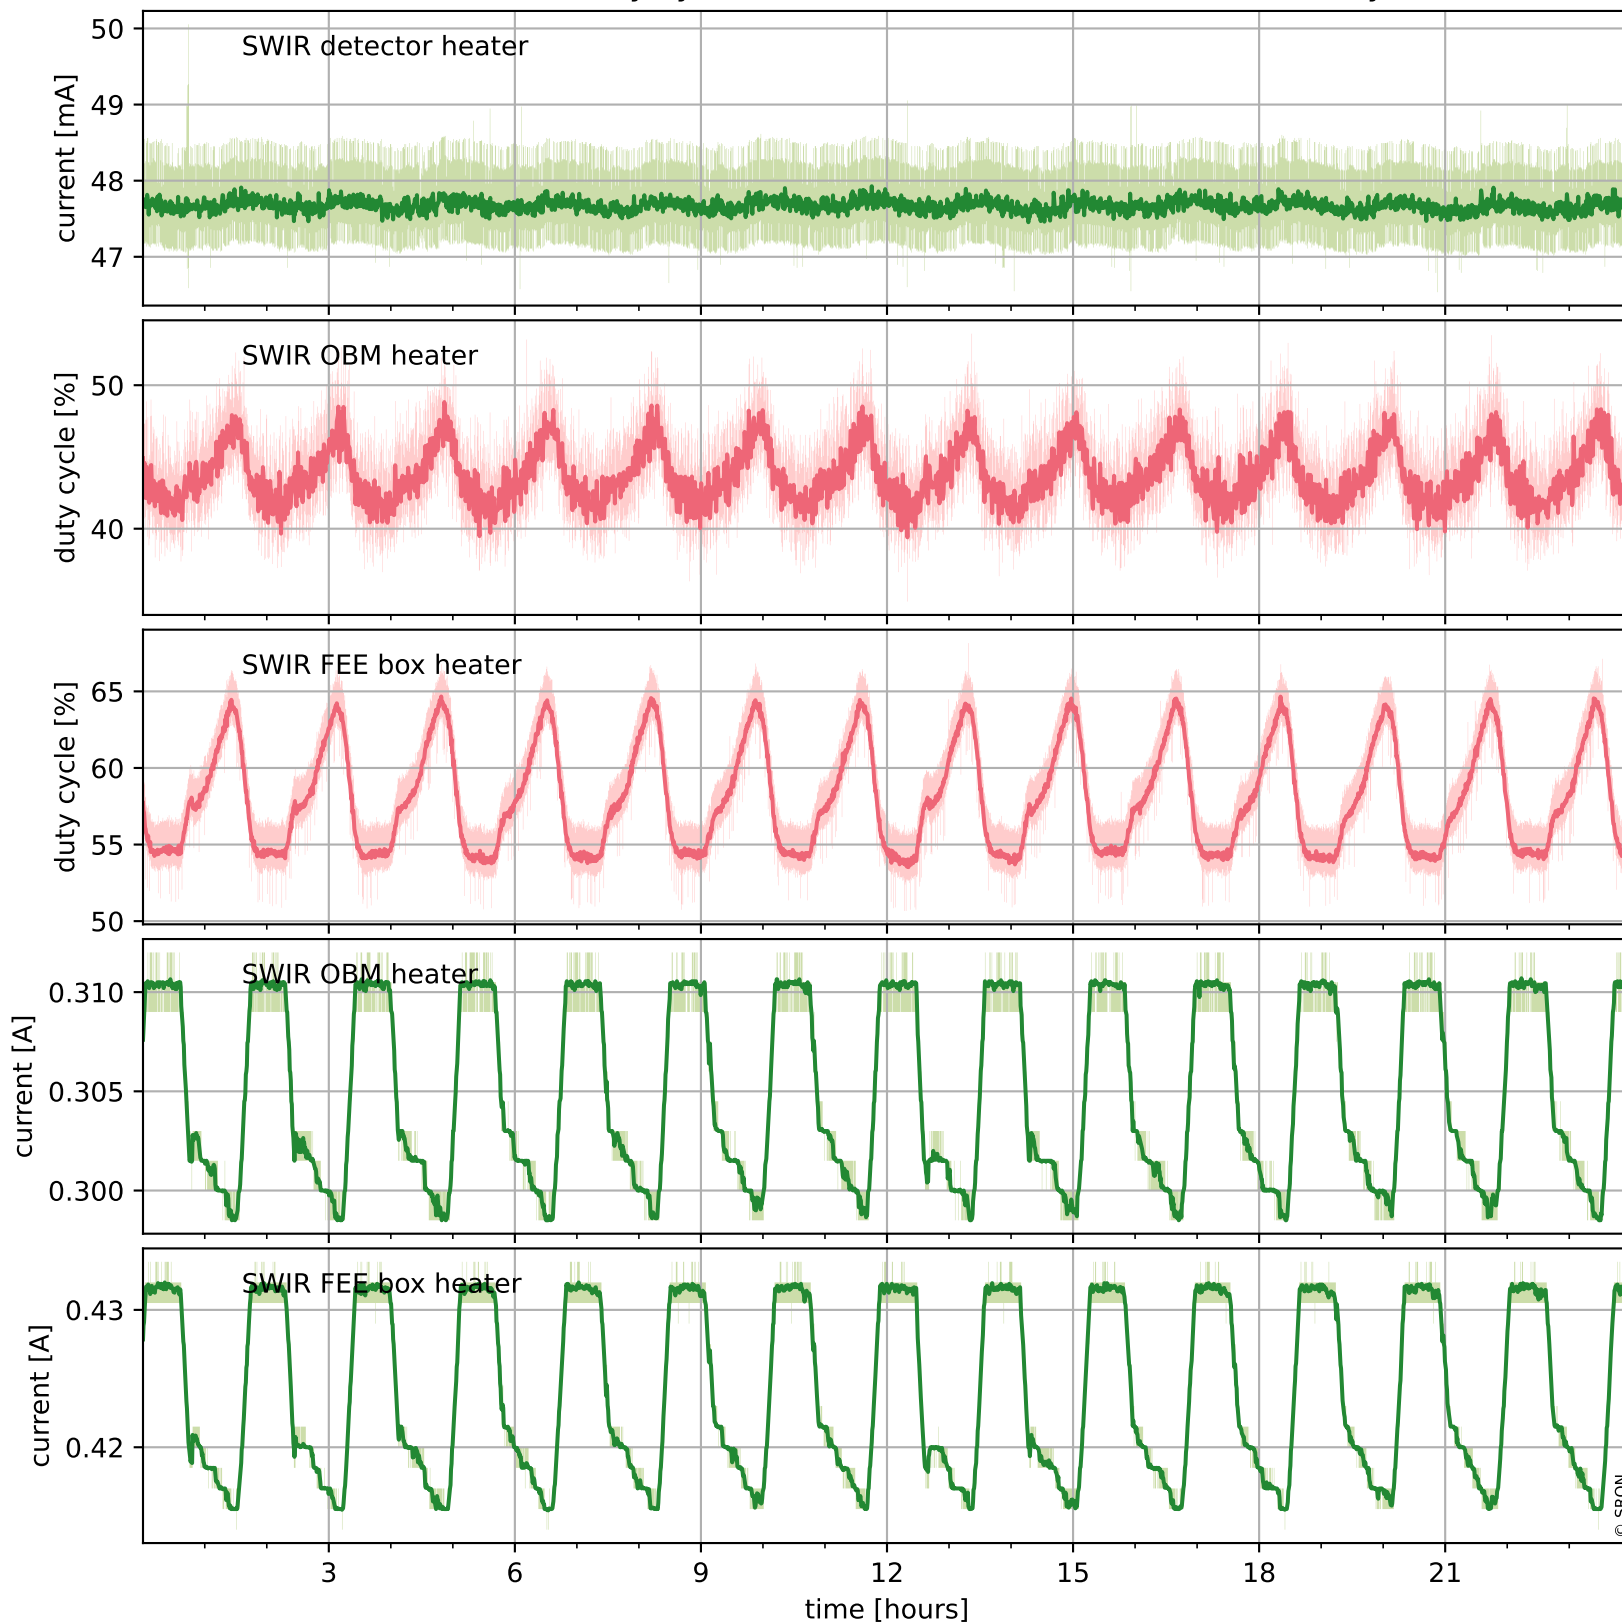

Tropomi SWIR housekeeping data

orbits : [12920, 12933]
coverage : 2020-04-11 / 2020-04-12
created : 2023-08-21T08:57:24

Temperature of sensors relevant for SWIR (one day)

Tropomi SWIR housekeeping data

orbits : [12449, 12933]
coverage : 2020-03-08 / 2020-04-12
created : 2023-08-21T08:57:24

Temperature of sensors relevant for SWIR (last month)

Tropomi SWIR housekeeping data

orbits : [12920, 12933]
coverage : 2020-04-11 / 2020-04-12
created : 2023-08-21T08:57:24

Current and duty cycle of 3 heaters relevant for SWIR (one day)

Tropomi SWIR housekeeping data

orbits : [12449, 12933]
coverage : 2020-03-08 / 2020-04-12
created : 2023-08-21T08:57:25

Current and duty cycle of 3 heaters relevant for SWIR (last month)

Tropomi SWIR housekeeping data

orbits : [12920, 12933]
coverage : 2020-04-11 / 2020-04-12
created : 2023-08-21T08:57:25

Temperature of sensors at the SWIR front-end electronics (one day)

Tropomi SWIR housekeeping data

orbits : [12449, 12933]
coverage : 2020-03-08 / 2020-04-12
created : 2023-08-21T08:57:26