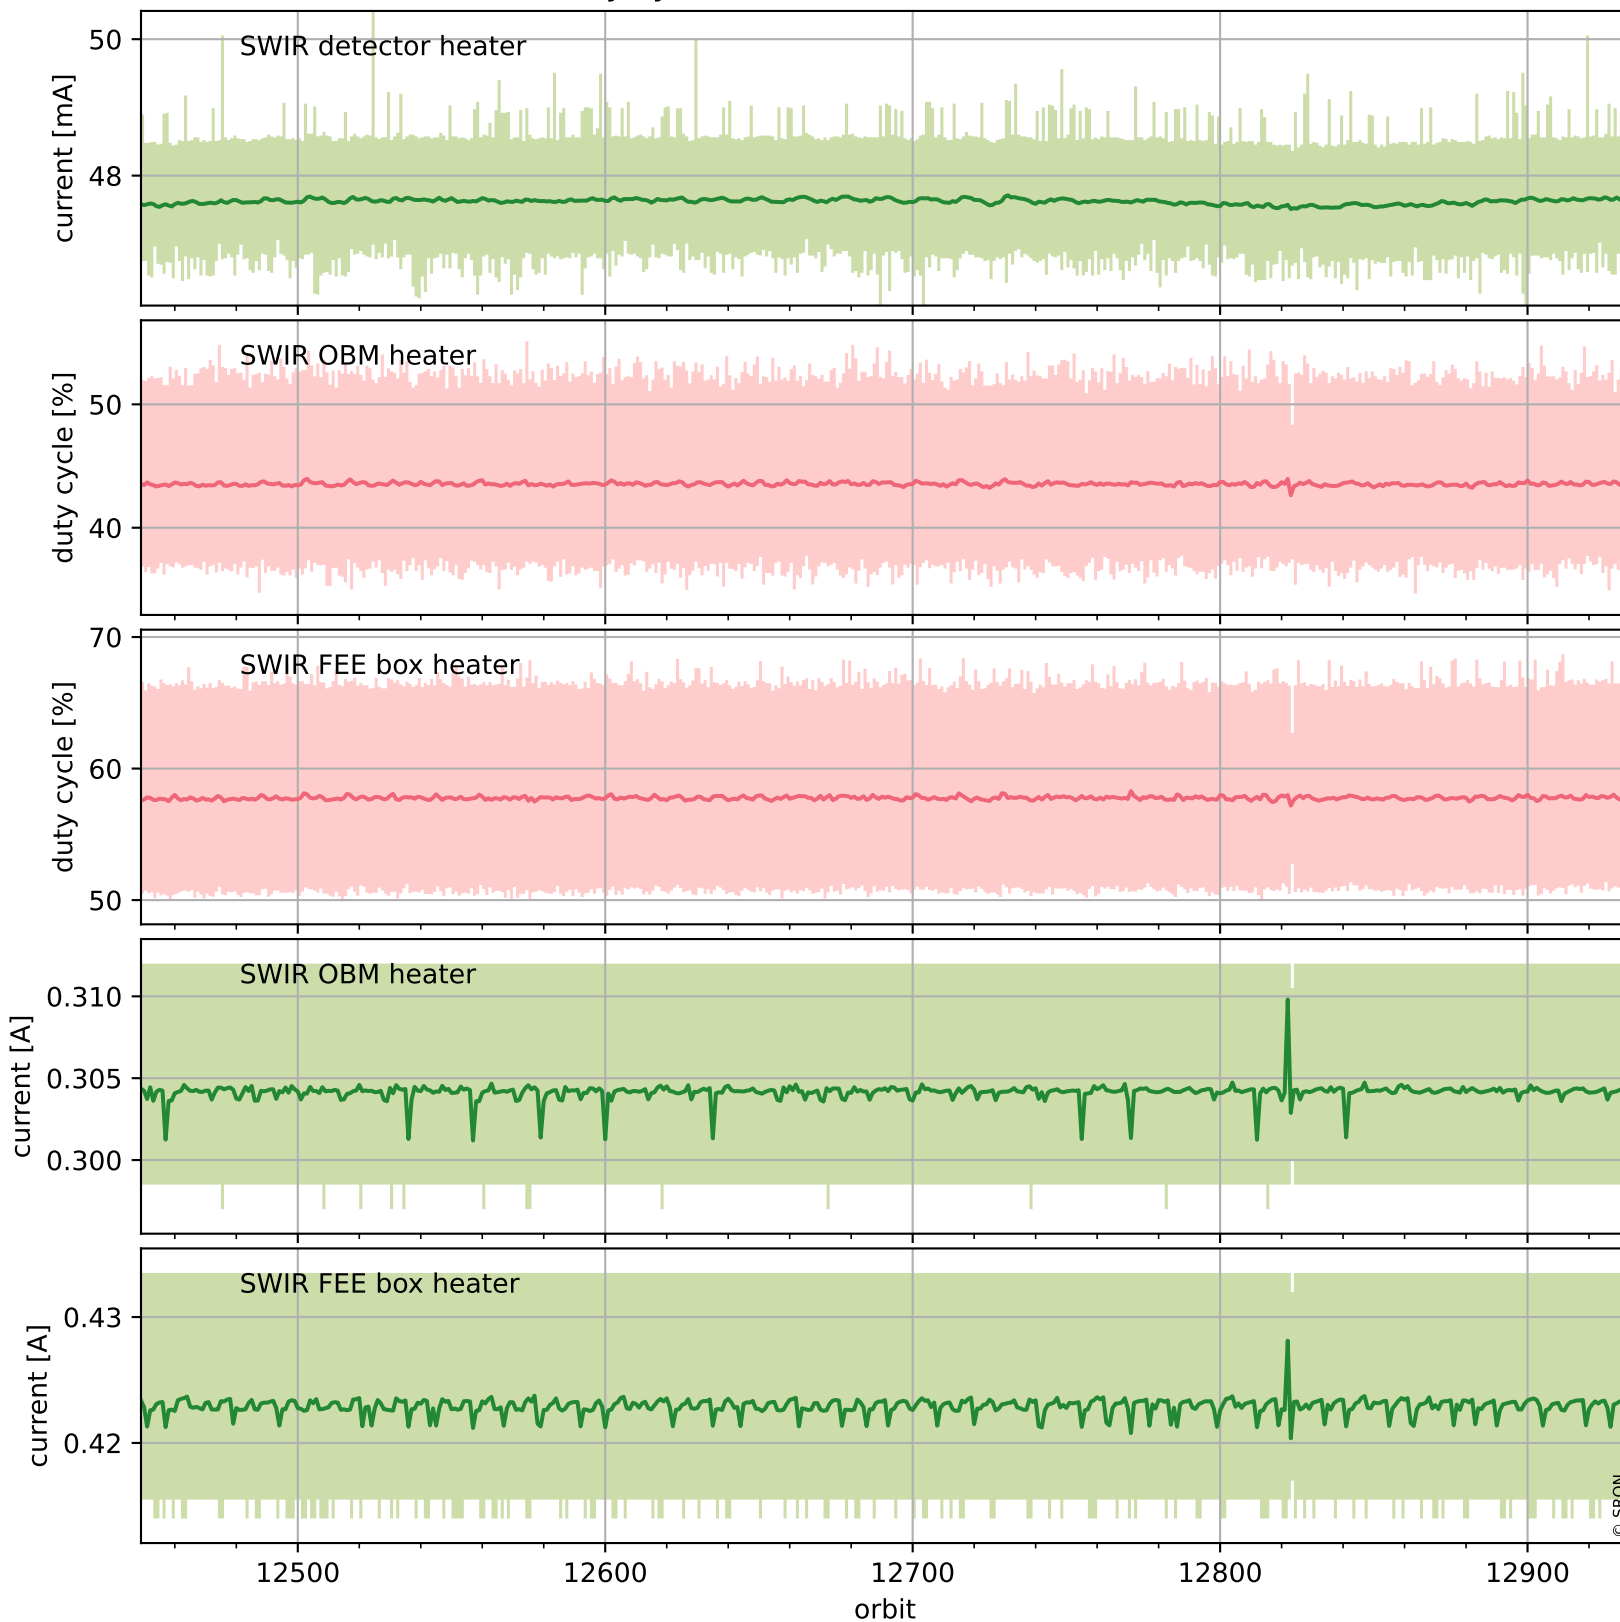

Tropomi SWIR housekeeping data

orbits : [12920, 12933]
coverage : 2020-04-11 / 2020-04-12
created : 2023-08-21T08:57:24

Temperature of sensors relevant for SWIR (one day)

Tropomi SWIR housekeeping data

orbits : [12449, 12933]
coverage : 2020-03-08 / 2020-04-12
created : 2023-08-21T08:57:24

Temperature of sensors relevant for SWIR (last month)

Tropomi SWIR housekeeping data

orbits : [12920, 12933]
coverage : 2020-04-11 / 2020-04-12
created : 2023-08-21T08:57:24

Current and duty cycle of 3 heaters relevant for SWIR (one day)

Tropomi SWIR housekeeping data

orbits : [12449, 12933]
coverage : 2020-03-08 / 2020-04-12
created : 2023-08-21T08:57:25

Current and duty cycle of 3 heaters relevant for SWIR (last month)

Tropomi SWIR housekeeping data

orbits : [12920, 12933]
coverage : 2020-04-11 / 2020-04-12
created : 2023-08-21T08:57:25

Temperature of sensors at the SWIR front-end electronics (one day)

Tropomi SWIR housekeeping data

orbits : [12449, 12933]
coverage : 2020-03-08 / 2020-04-12
created : 2023-08-21T08:57:26