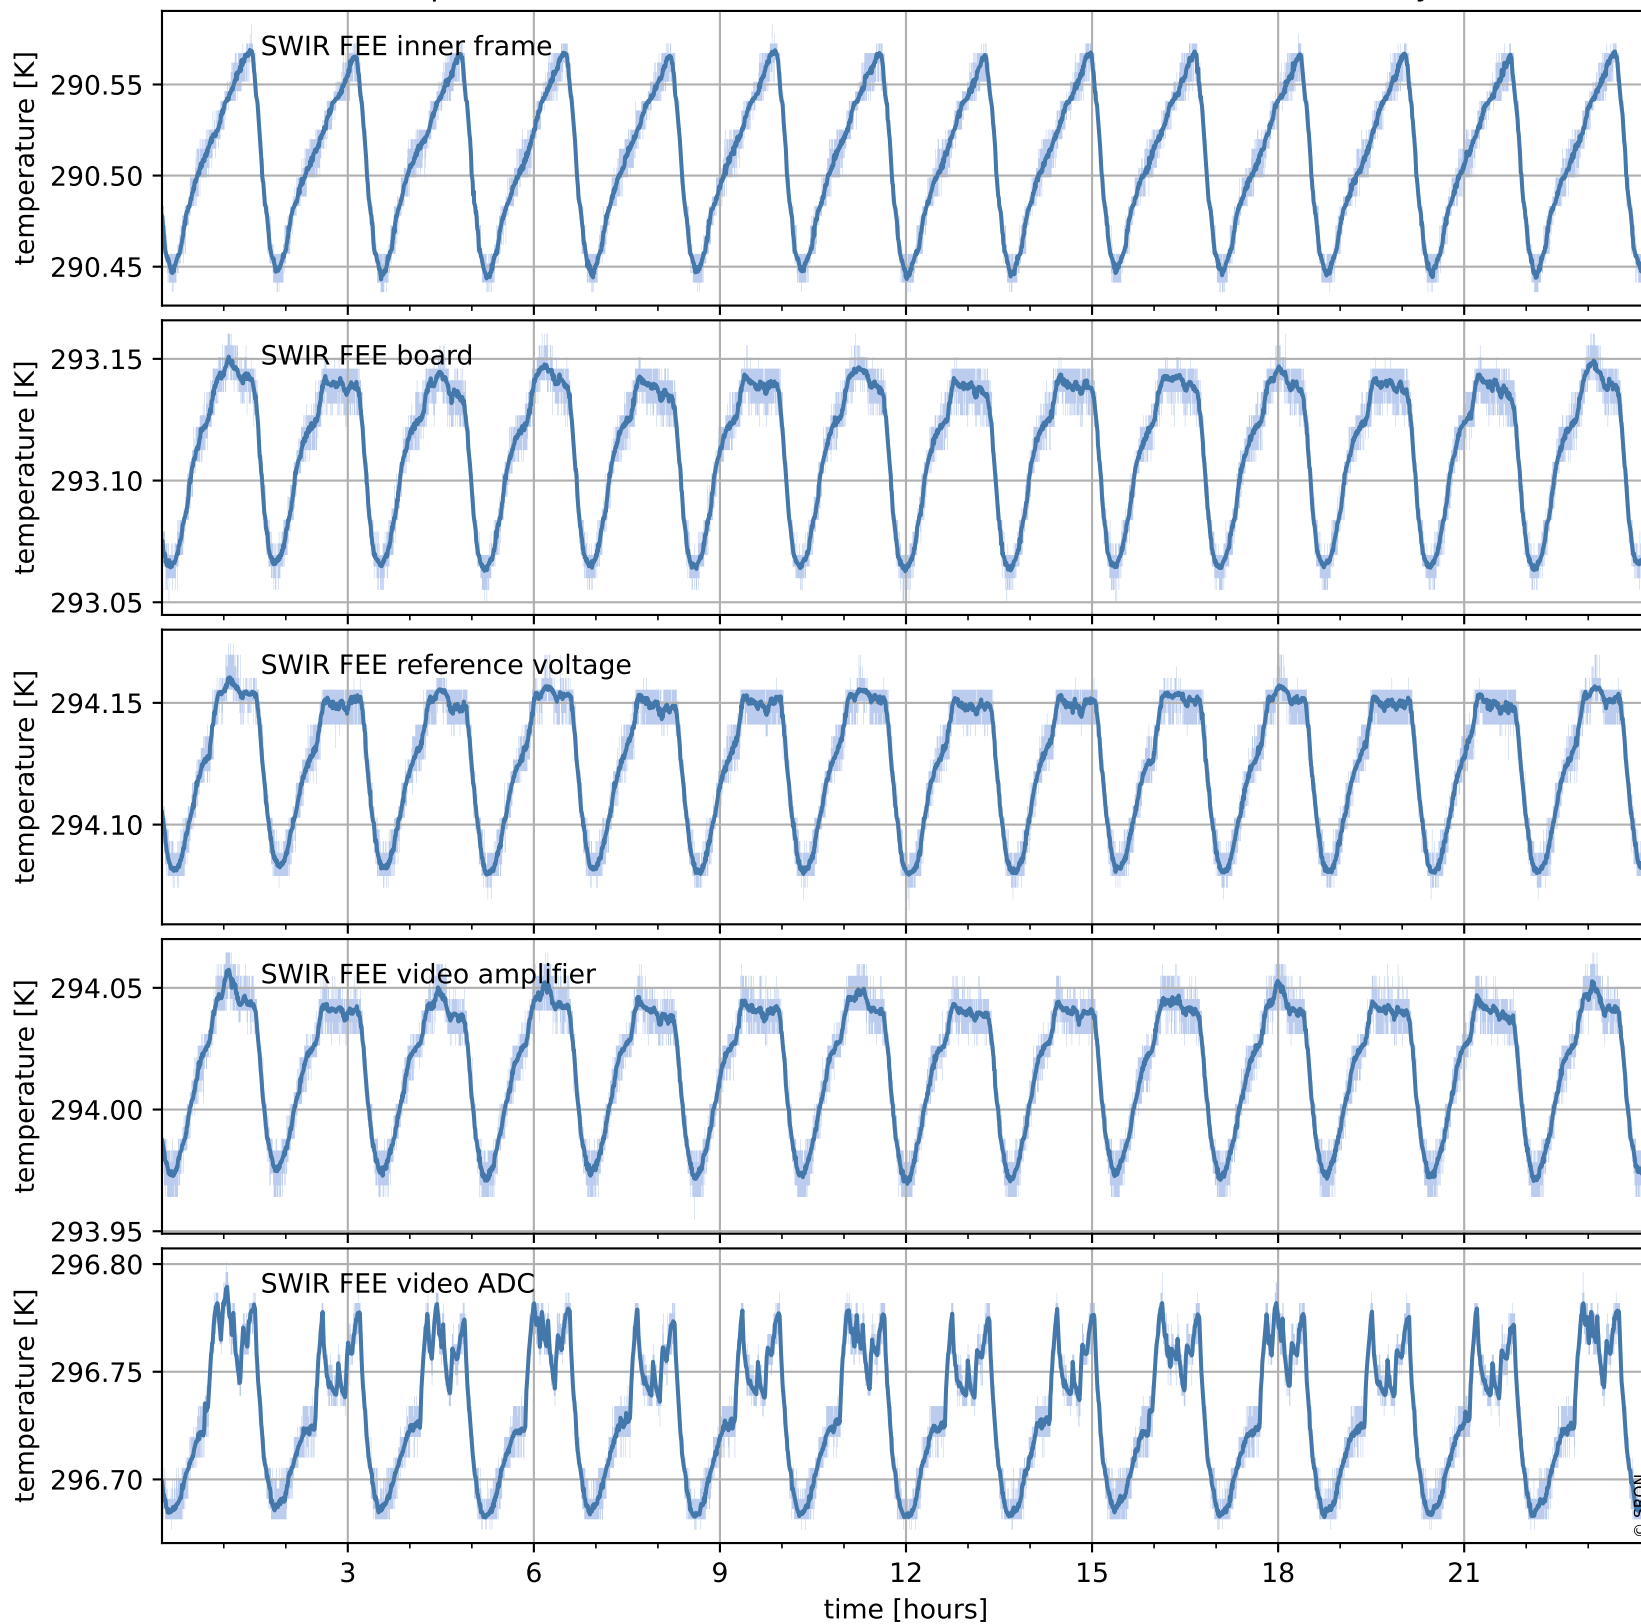

Tropomi SWIR housekeeping data

orbits : [12920, 12933]
coverage : 2020-04-11 / 2020-04-12
created : 2023-08-21T08:57:24

Temperature of sensors relevant for SWIR (one day)

Tropomi SWIR housekeeping data

orbits : [12449, 12933]
coverage : 2020-03-08 / 2020-04-12
created : 2023-08-21T08:57:24

Temperature of sensors relevant for SWIR (last month)

Tropomi SWIR housekeeping data

orbits : [12920, 12933]
coverage : 2020-04-11 / 2020-04-12
created : 2023-08-21T08:57:24

Current and duty cycle of 3 heaters relevant for SWIR (one day)

Tropomi SWIR housekeeping data

orbits : [12449, 12933]
coverage : 2020-03-08 / 2020-04-12
created : 2023-08-21T08:57:25

Current and duty cycle of 3 heaters relevant for SWIR (last month)

Tropomi SWIR housekeeping data

orbits : [12920, 12933]
coverage : 2020-04-11 / 2020-04-12
created : 2023-08-21T08:57:25

Temperature of sensors at the SWIR front-end electronics (one day)

Tropomi SWIR housekeeping data

orbits : [12449, 12933]
coverage : 2020-03-08 / 2020-04-12
created : 2023-08-21T08:57:26