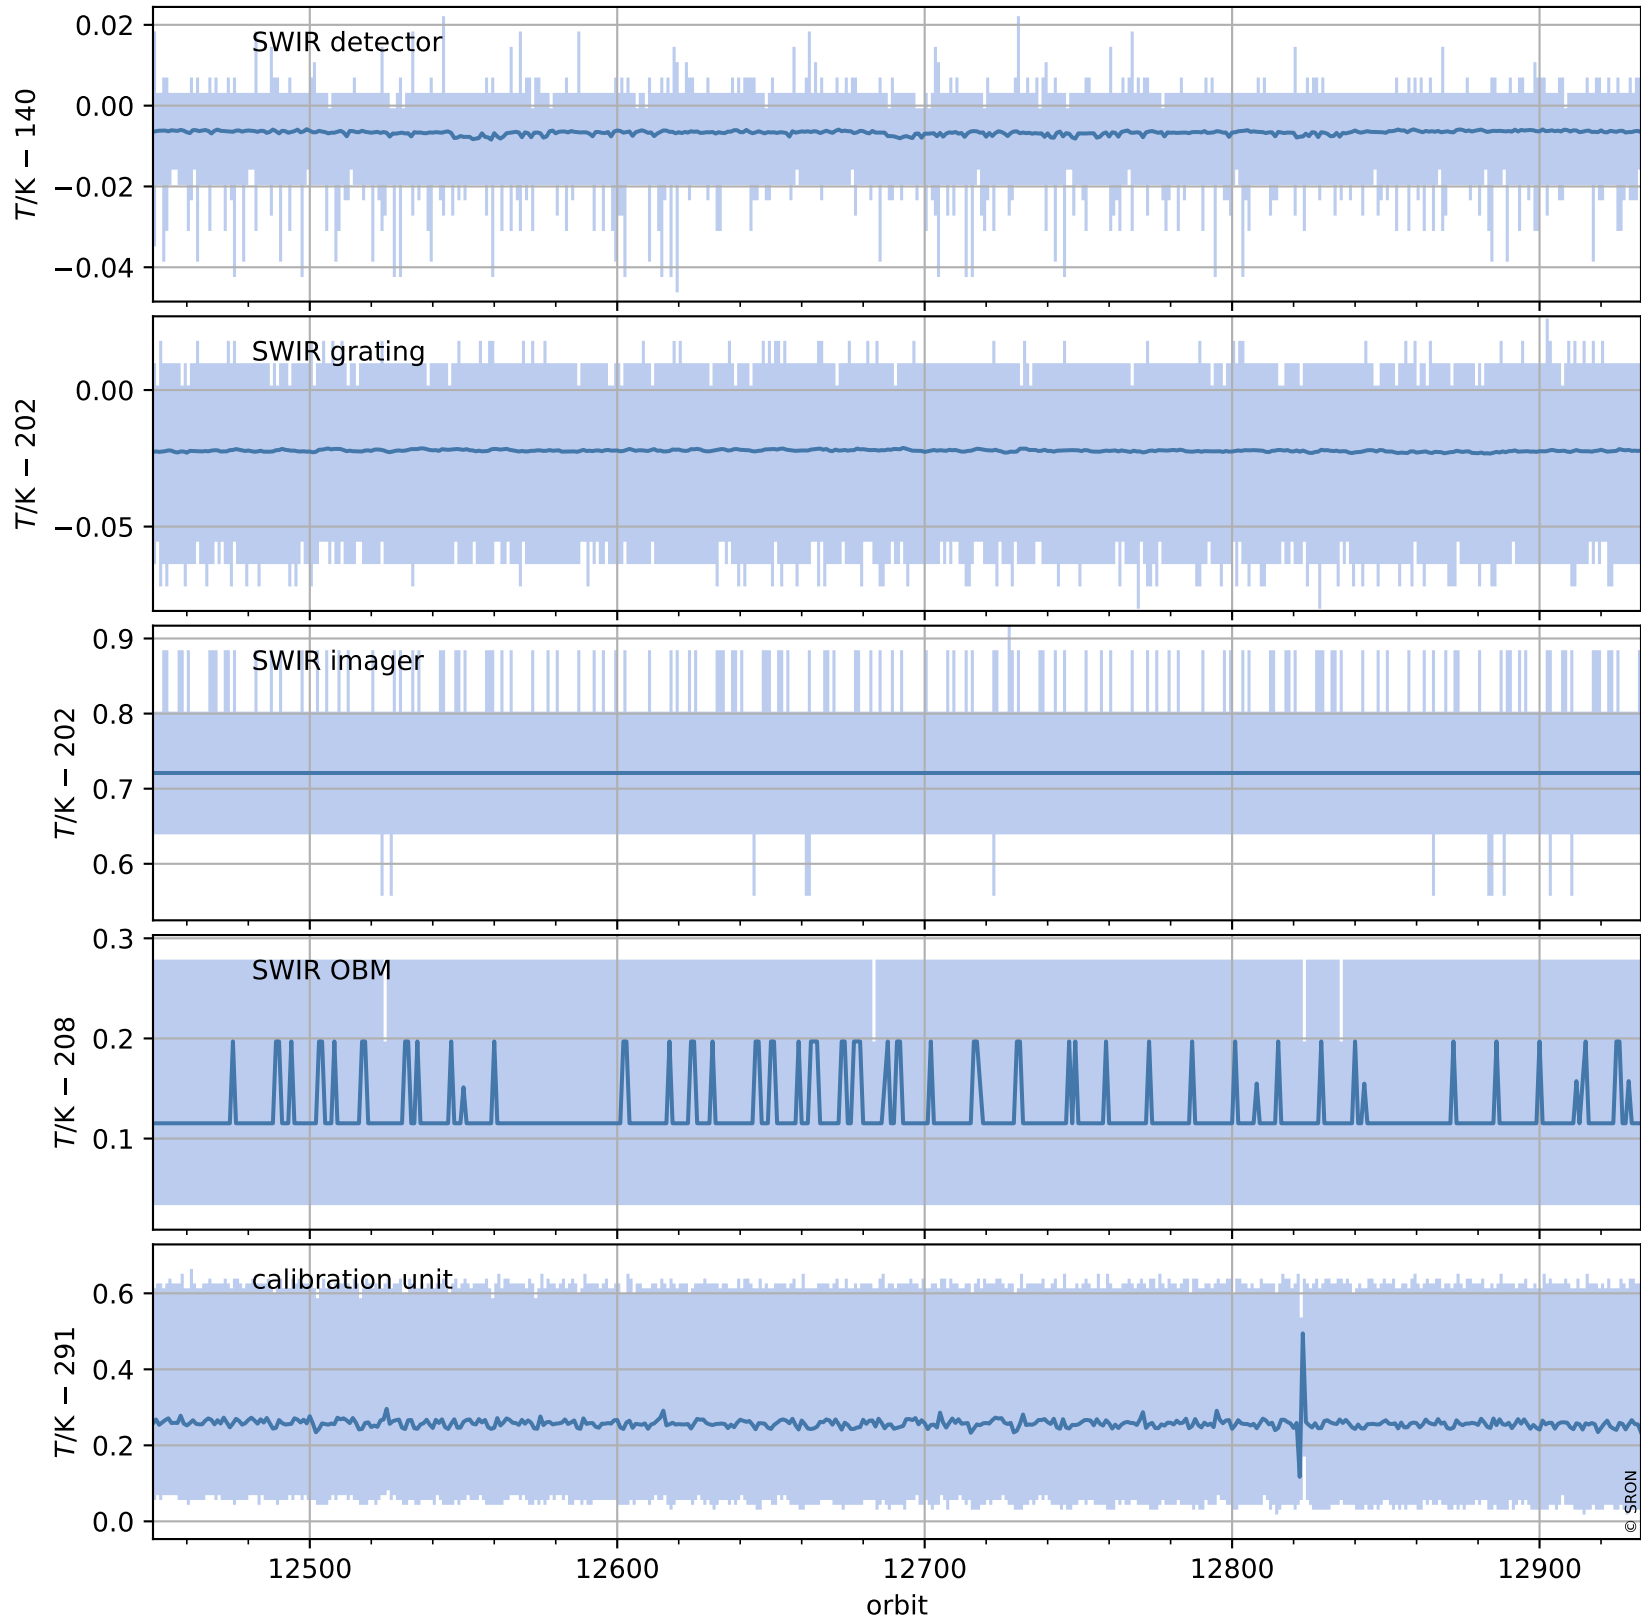

Tropomi SWIR housekeeping data

orbits : [12920, 12933]
coverage : 2020-04-11 / 2020-04-12
created : 2023-08-21T08:57:24

Temperature of sensors relevant for SWIR (one day)

Tropomi SWIR housekeeping data

orbits : [12449, 12933]
coverage : 2020-03-08 / 2020-04-12
created : 2023-08-21T08:57:24

Temperature of sensors relevant for SWIR (last month)

Tropomi SWIR housekeeping data

orbits : [12920, 12933]
coverage : 2020-04-11 / 2020-04-12
created : 2023-08-21T08:57:24

Current and duty cycle of 3 heaters relevant for SWIR (one day)

Tropomi SWIR housekeeping data

orbits : [12449, 12933]
coverage : 2020-03-08 / 2020-04-12
created : 2023-08-21T08:57:25

Current and duty cycle of 3 heaters relevant for SWIR (last month)

Tropomi SWIR housekeeping data

orbits : [12920, 12933]
coverage : 2020-04-11 / 2020-04-12
created : 2023-08-21T08:57:25

Temperature of sensors at the SWIR front-end electronics (one day)

Tropomi SWIR housekeeping data

orbits : [12449, 12933]
coverage : 2020-03-08 / 2020-04-12
created : 2023-08-21T08:57:26