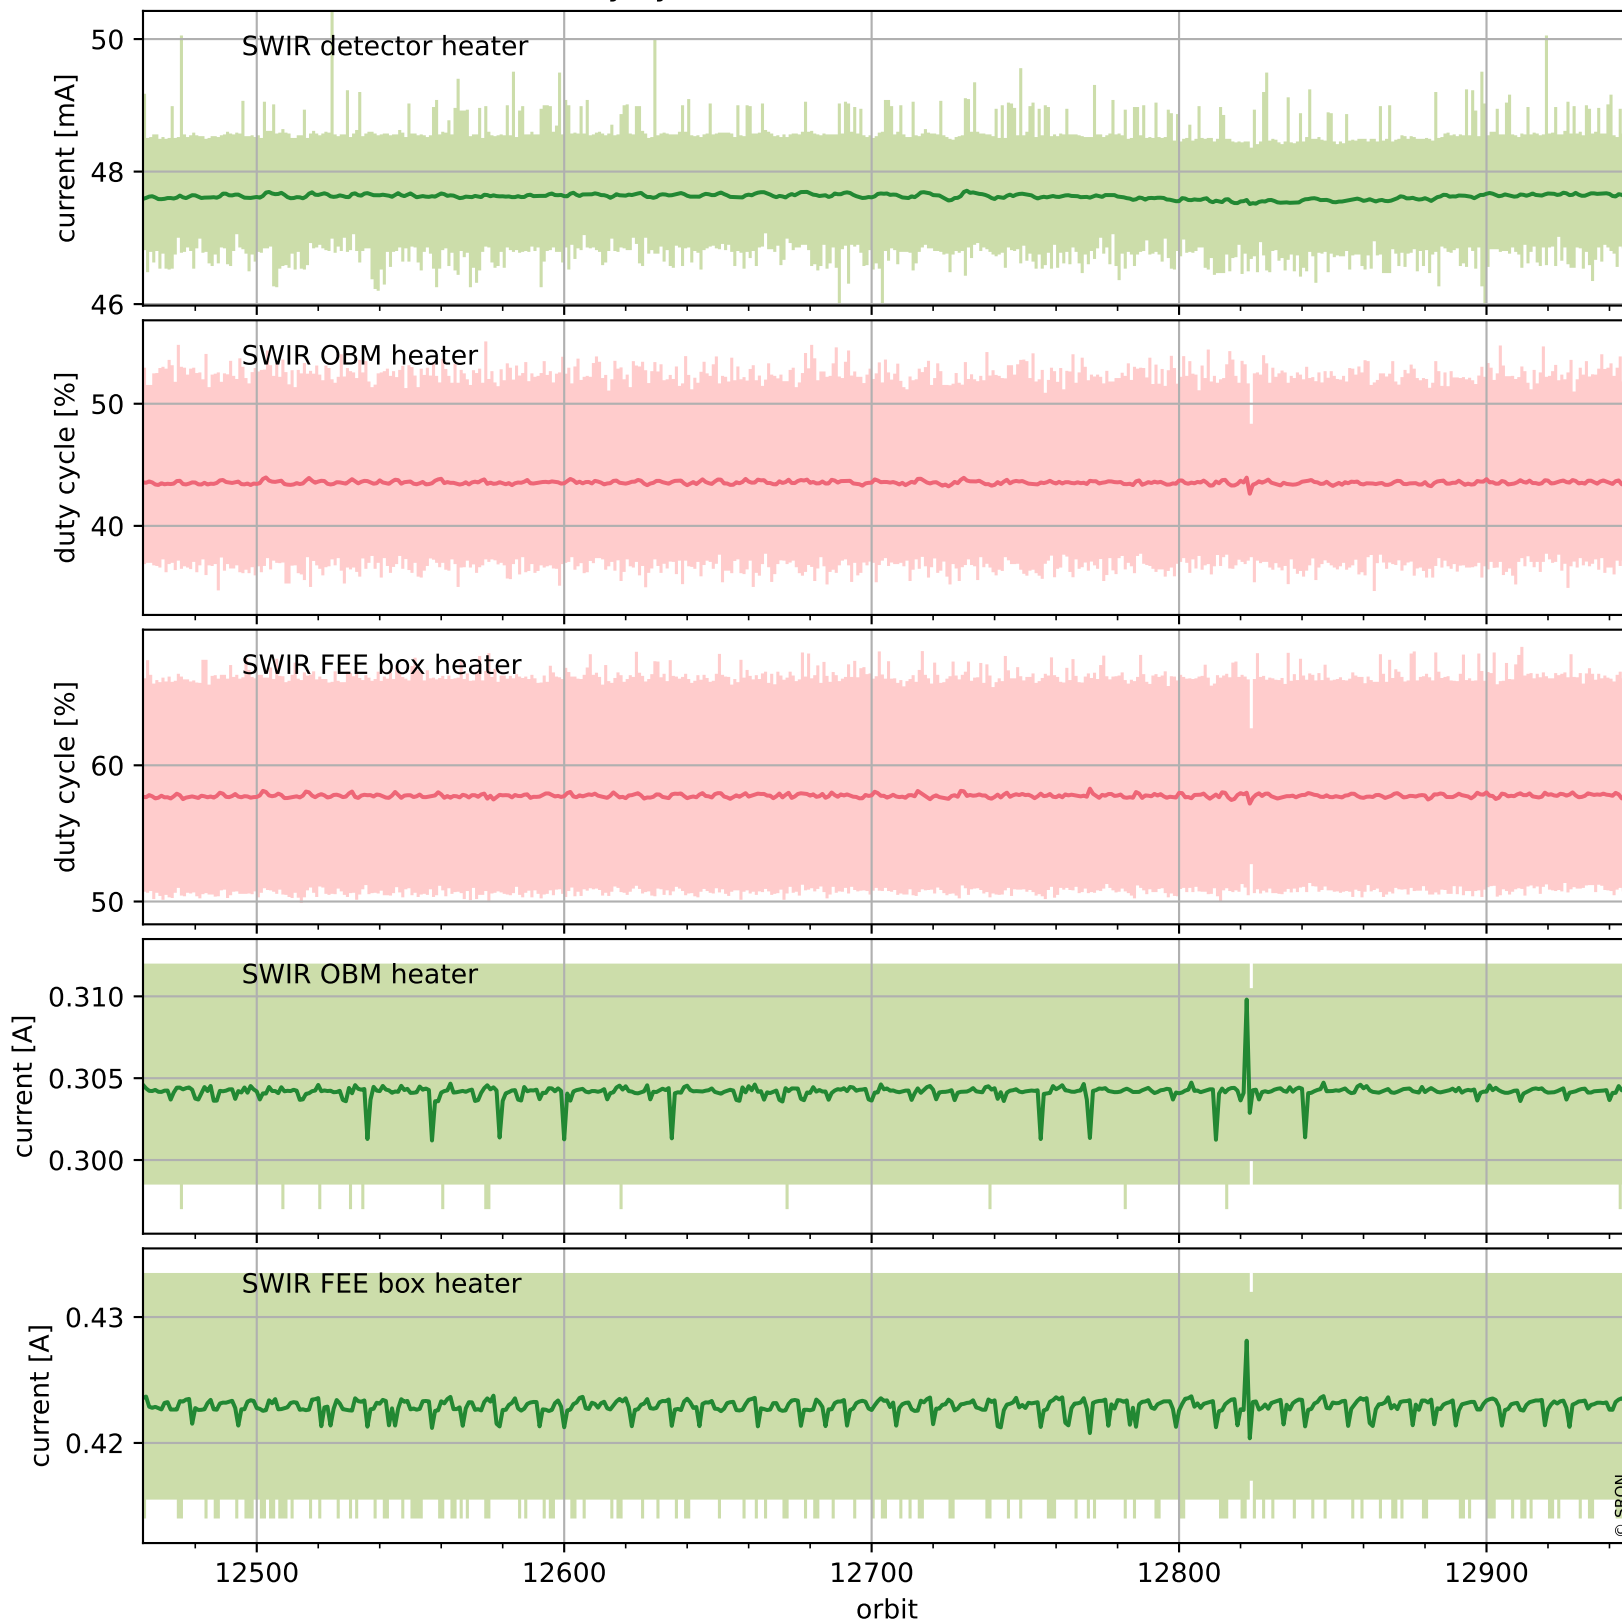

Tropomi SWIR housekeeping data

orbits : [12934, 12947]
coverage : 2020-04-12 / 2020-04-13
created : 2023-08-21T08:57:26

Temperature of sensors relevant for SWIR (one day)

Tropomi SWIR housekeeping data

orbits : [12463, 12947]
coverage : 2020-03-09 / 2020-04-13
created : 2023-08-21T08:57:26

Temperature of sensors relevant for SWIR (last month)

Tropomi SWIR housekeeping data

orbits : [12934, 12947]
coverage : 2020-04-12 / 2020-04-13
created : 2023-08-21T08:57:27

Current and duty cycle of 3 heaters relevant for SWIR (one day)

Tropomi SWIR housekeeping data

orbits : [12463, 12947]
coverage : 2020-03-09 / 2020-04-13
created : 2023-08-21T08:57:27

Current and duty cycle of 3 heaters relevant for SWIR (last month)

Tropomi SWIR housekeeping data

orbits : [12934, 12947]
coverage : 2020-04-12 / 2020-04-13
created : 2023-08-21T08:57:27

Temperature of sensors at the SWIR front-end electronics (one day)

Tropomi SWIR housekeeping data

orbits : [12463, 12947]
coverage : 2020-03-09 / 2020-04-13
created : 2023-08-21T08:57:28