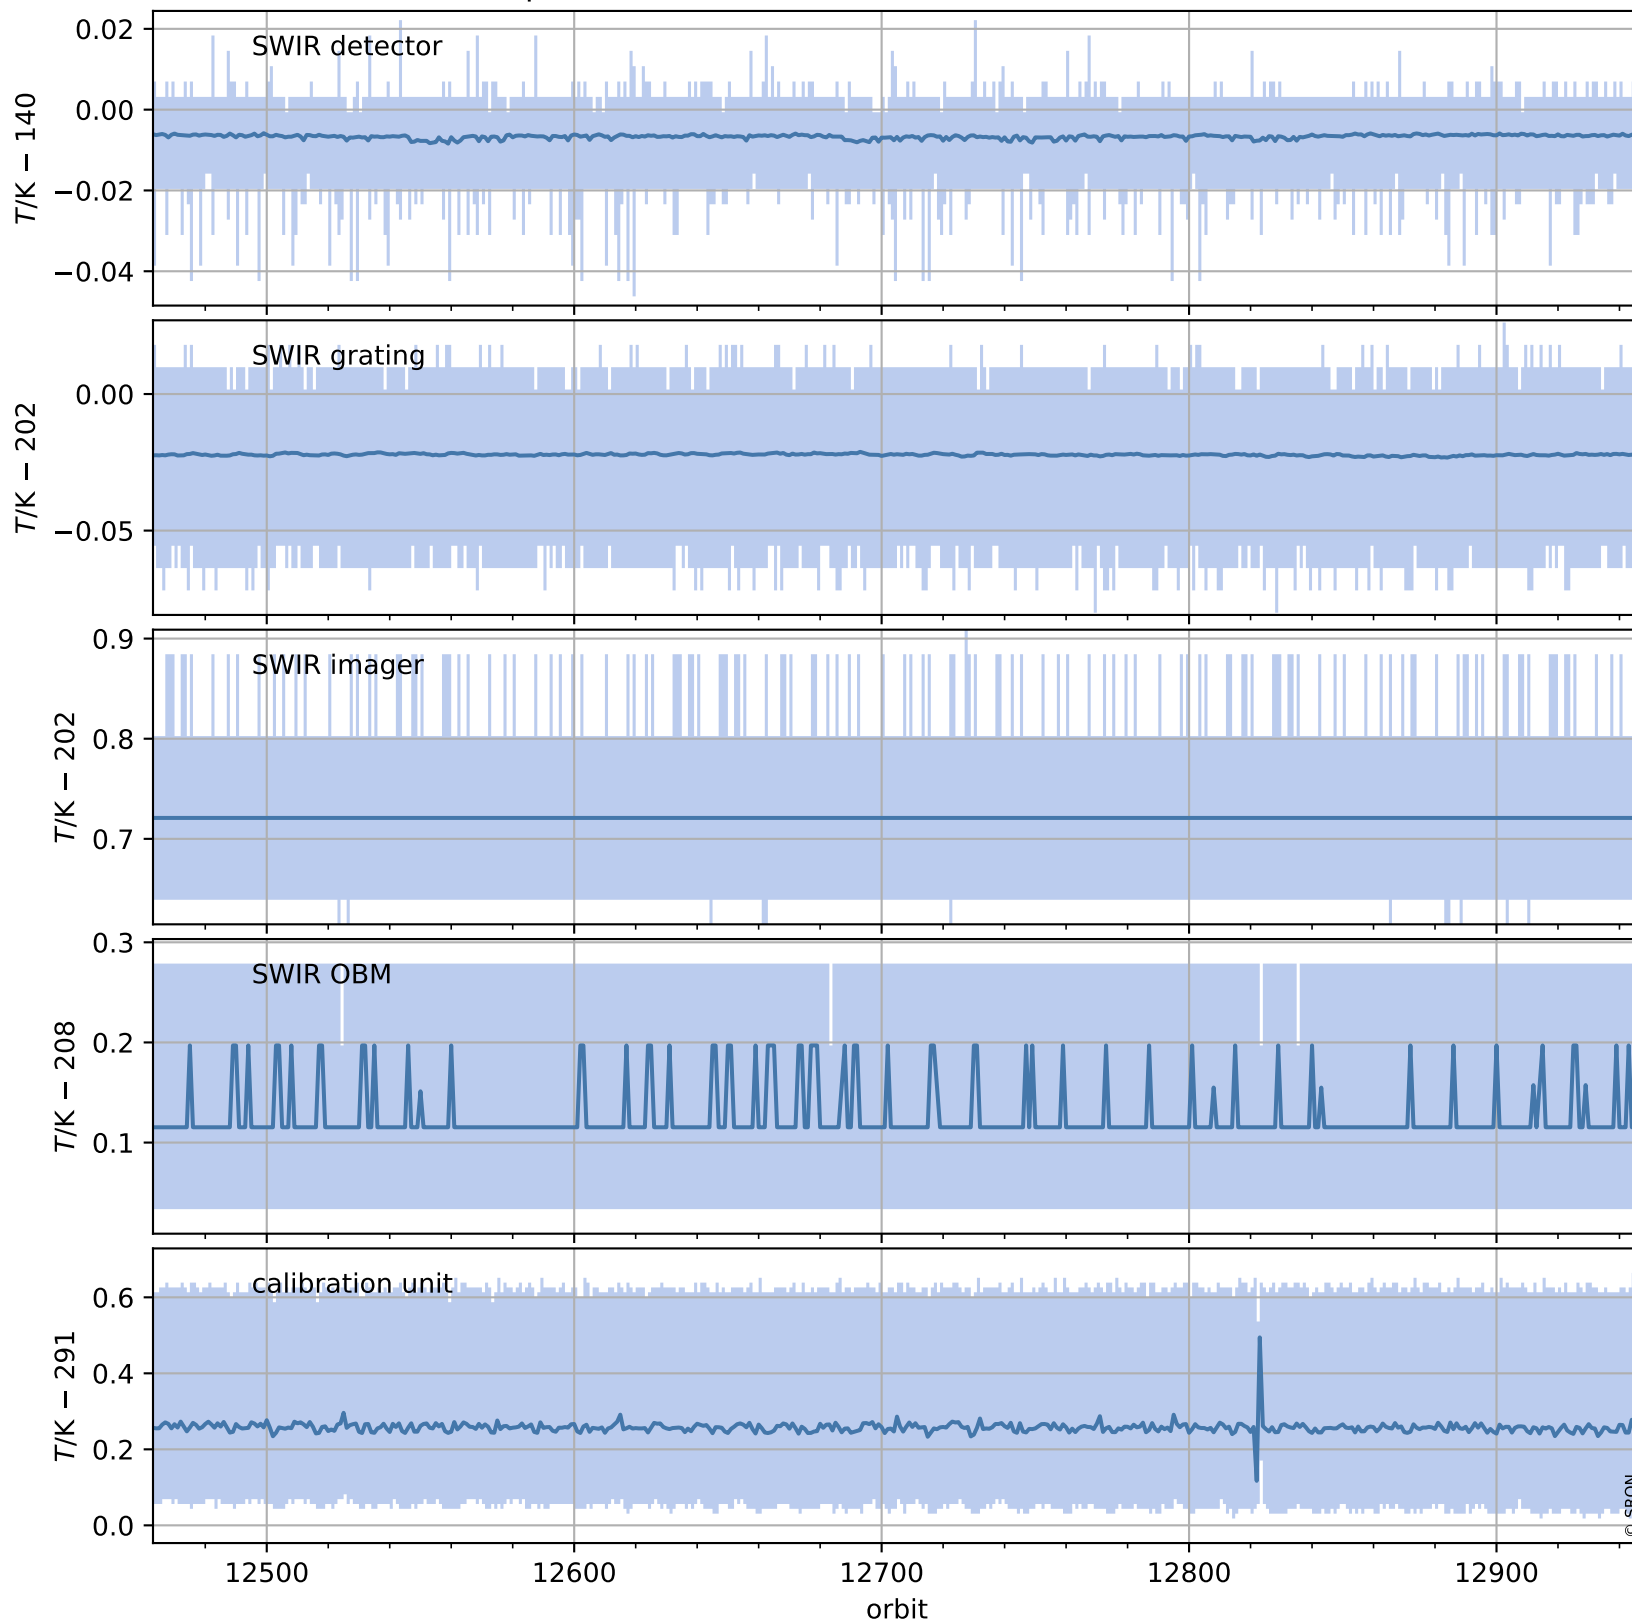

Tropomi SWIR housekeeping data

orbits : [12934, 12947]
coverage : 2020-04-12 / 2020-04-13
created : 2023-08-21T08:57:26

Temperature of sensors relevant for SWIR (one day)

Tropomi SWIR housekeeping data

orbits : [12463, 12947]
coverage : 2020-03-09 / 2020-04-13
created : 2023-08-21T08:57:26

Temperature of sensors relevant for SWIR (last month)

Tropomi SWIR housekeeping data

orbits : [12934, 12947]
coverage : 2020-04-12 / 2020-04-13
created : 2023-08-21T08:57:27

Current and duty cycle of 3 heaters relevant for SWIR (one day)

Tropomi SWIR housekeeping data

orbits : [12463, 12947]
coverage : 2020-03-09 / 2020-04-13
created : 2023-08-21T08:57:27

Current and duty cycle of 3 heaters relevant for SWIR (last month)

Tropomi SWIR housekeeping data

orbits : [12934, 12947]
coverage : 2020-04-12 / 2020-04-13
created : 2023-08-21T08:57:27

Temperature of sensors at the SWIR front-end electronics (one day)

Tropomi SWIR housekeeping data

orbits : [12463, 12947]
coverage : 2020-03-09 / 2020-04-13
created : 2023-08-21T08:57:28