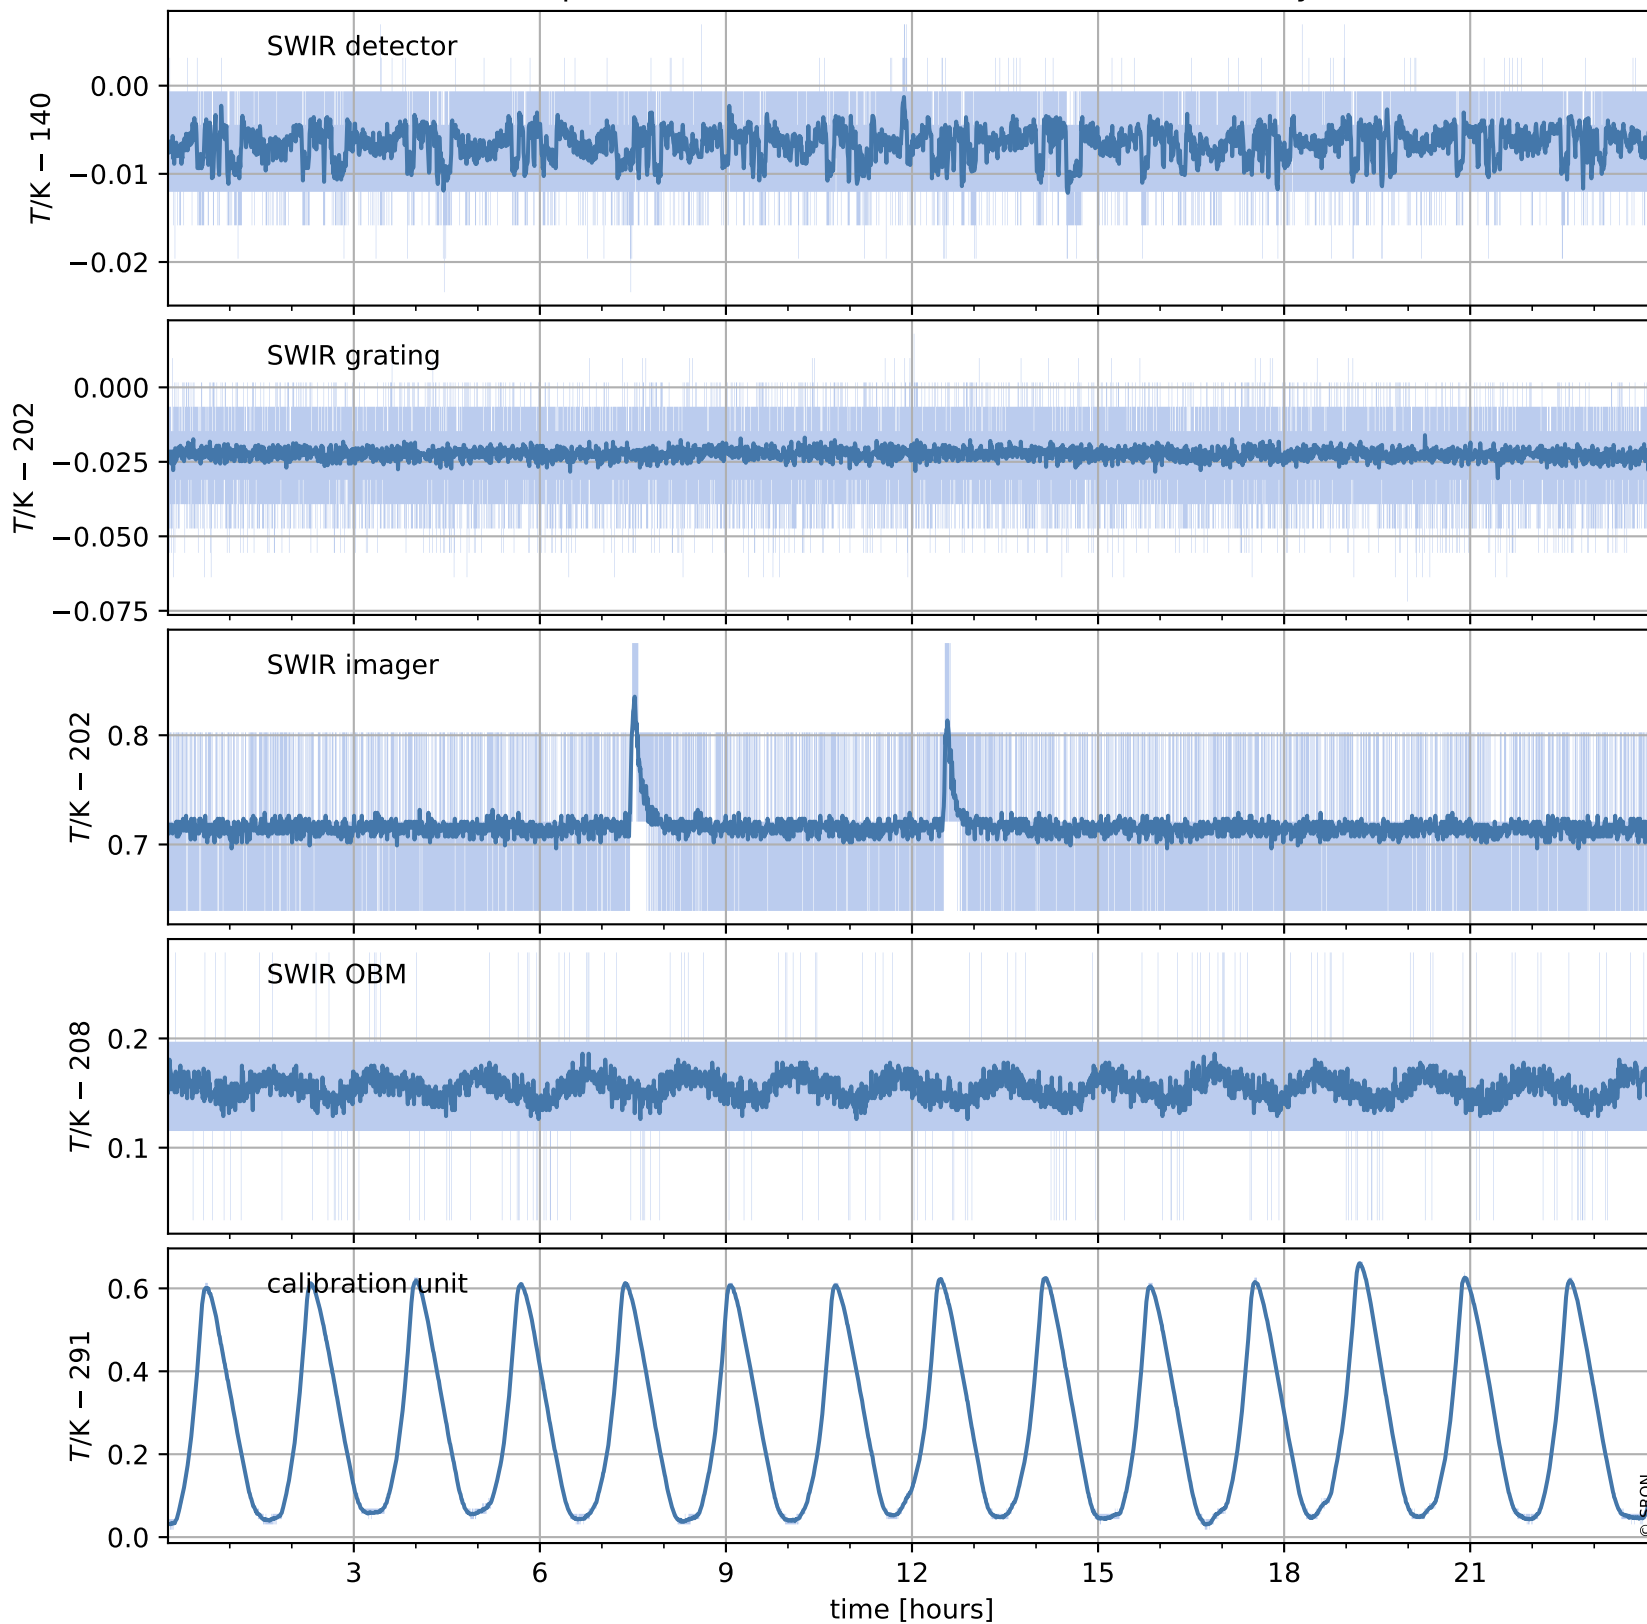

Tropomi SWIR housekeeping data

orbits : [12934, 12947]
coverage : 2020-04-12 / 2020-04-13
created : 2023-08-21T08:57:26

Temperature of sensors relevant for SWIR (one day)

Tropomi SWIR housekeeping data

orbits : [12463, 12947]
coverage : 2020-03-09 / 2020-04-13
created : 2023-08-21T08:57:26

Temperature of sensors relevant for SWIR (last month)

Tropomi SWIR housekeeping data

orbits : [12934, 12947]
coverage : 2020-04-12 / 2020-04-13
created : 2023-08-21T08:57:27

Current and duty cycle of 3 heaters relevant for SWIR (one day)

Tropomi SWIR housekeeping data

orbits : [12463, 12947]
coverage : 2020-03-09 / 2020-04-13
created : 2023-08-21T08:57:27

Current and duty cycle of 3 heaters relevant for SWIR (last month)

Tropomi SWIR housekeeping data