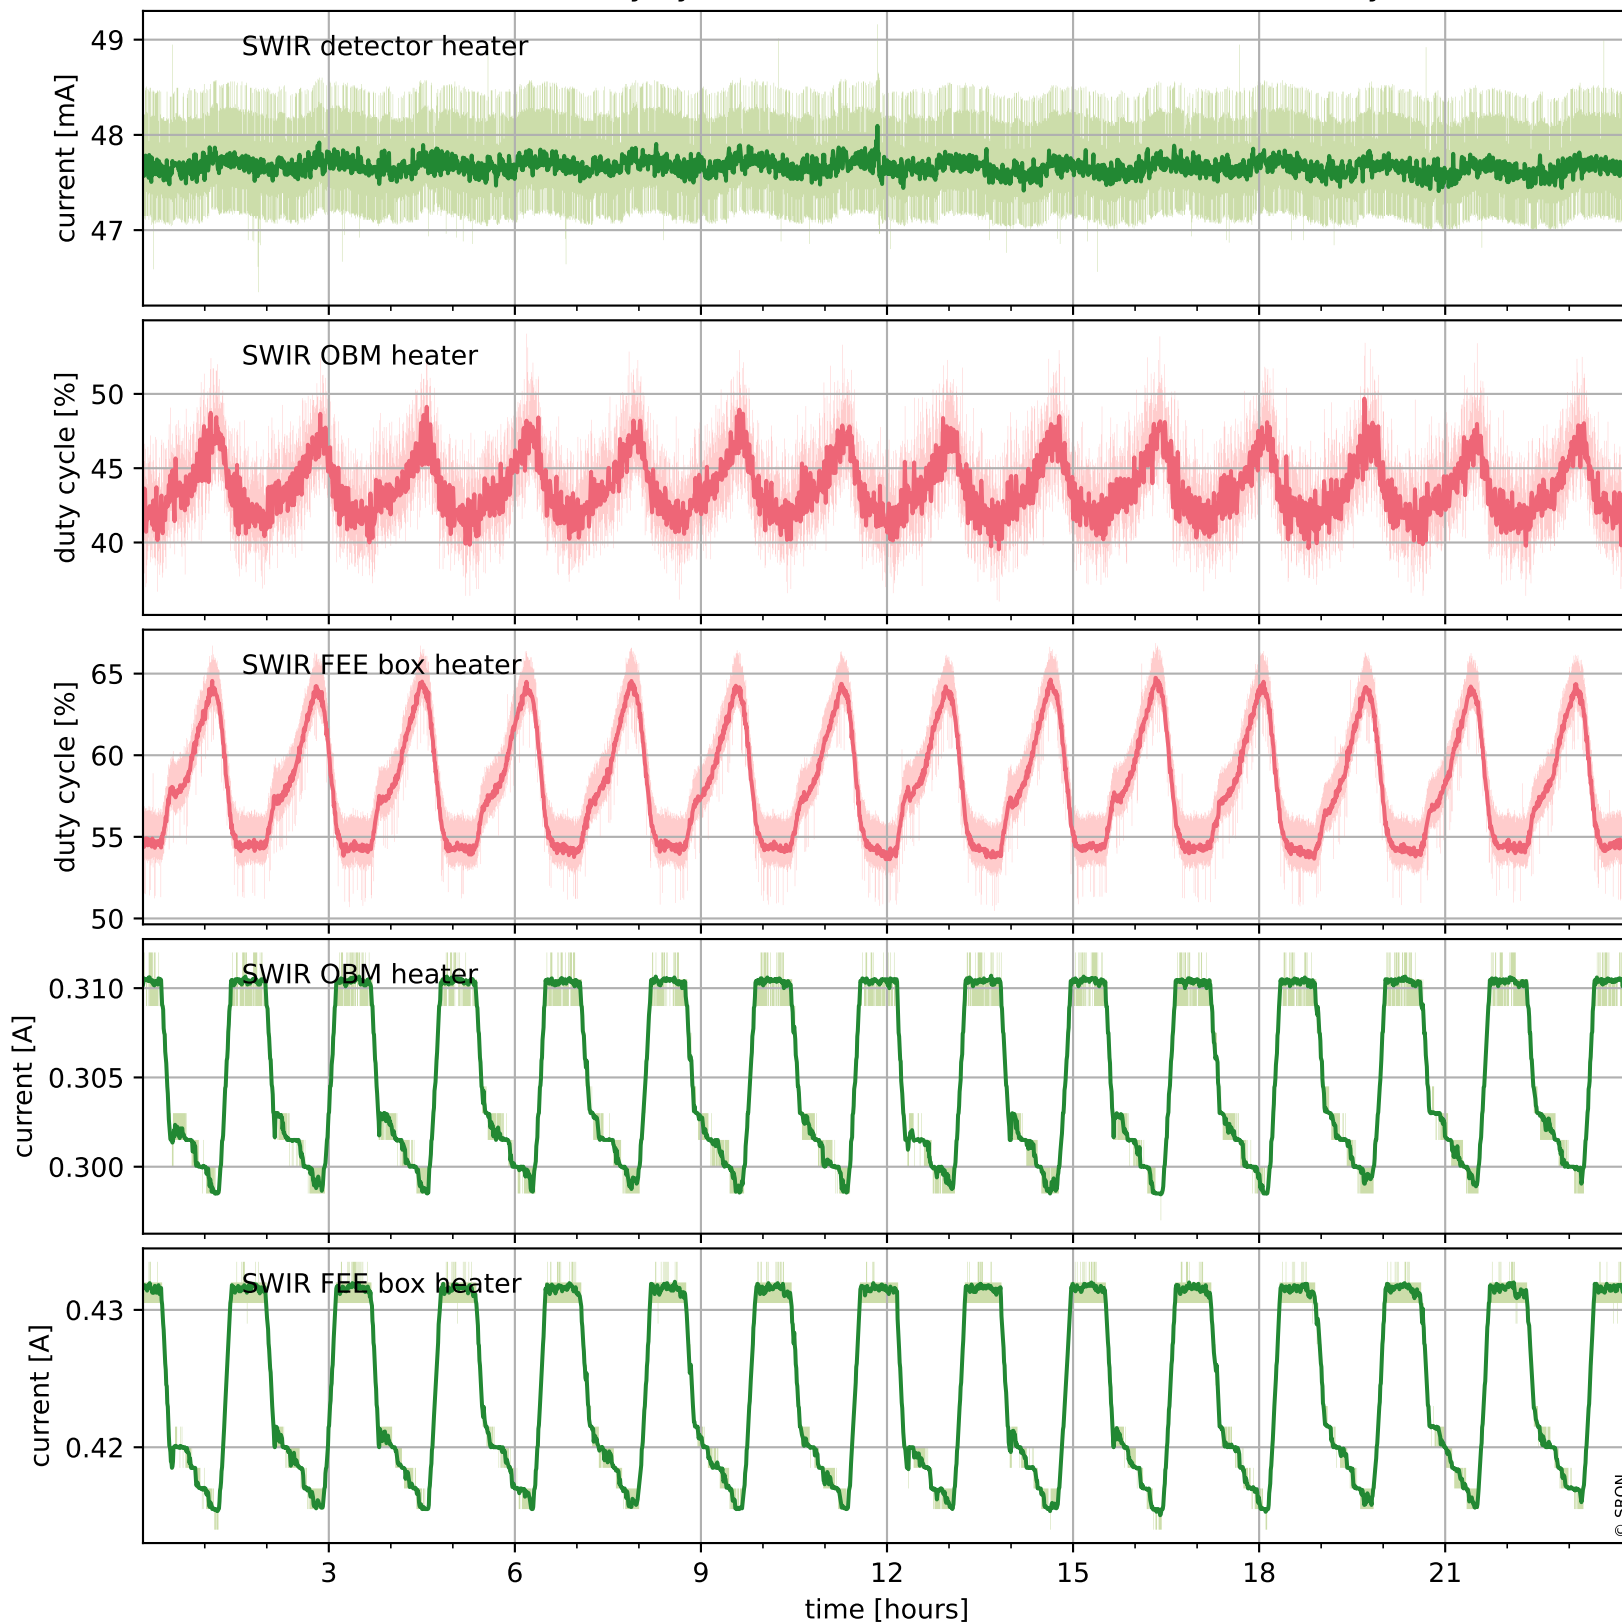

Tropomi SWIR housekeeping data

orbits : [12934, 12947]
coverage : 2020-04-12 / 2020-04-13
created : 2023-08-21T08:57:26

Temperature of sensors relevant for SWIR (one day)

Tropomi SWIR housekeeping data

orbits : [12463, 12947]
coverage : 2020-03-09 / 2020-04-13
created : 2023-08-21T08:57:26

Temperature of sensors relevant for SWIR (last month)

Tropomi SWIR housekeeping data

orbits : [12934, 12947]
coverage : 2020-04-12 / 2020-04-13
created : 2023-08-21T08:57:27

Current and duty cycle of 3 heaters relevant for SWIR (one day)

Tropomi SWIR housekeeping data

orbits : [12463, 12947]
coverage : 2020-03-09 / 2020-04-13
created : 2023-08-21T08:57:27

Current and duty cycle of 3 heaters relevant for SWIR (last month)

Tropomi SWIR housekeeping data

orbits : [12934, 12947]
coverage : 2020-04-12 / 2020-04-13
created : 2023-08-21T08:57:27

Temperature of sensors at the SWIR front-end electronics (one day)

Tropomi SWIR housekeeping data

orbits : [12463, 12947]
coverage : 2020-03-09 / 2020-04-13
created : 2023-08-21T08:57:28