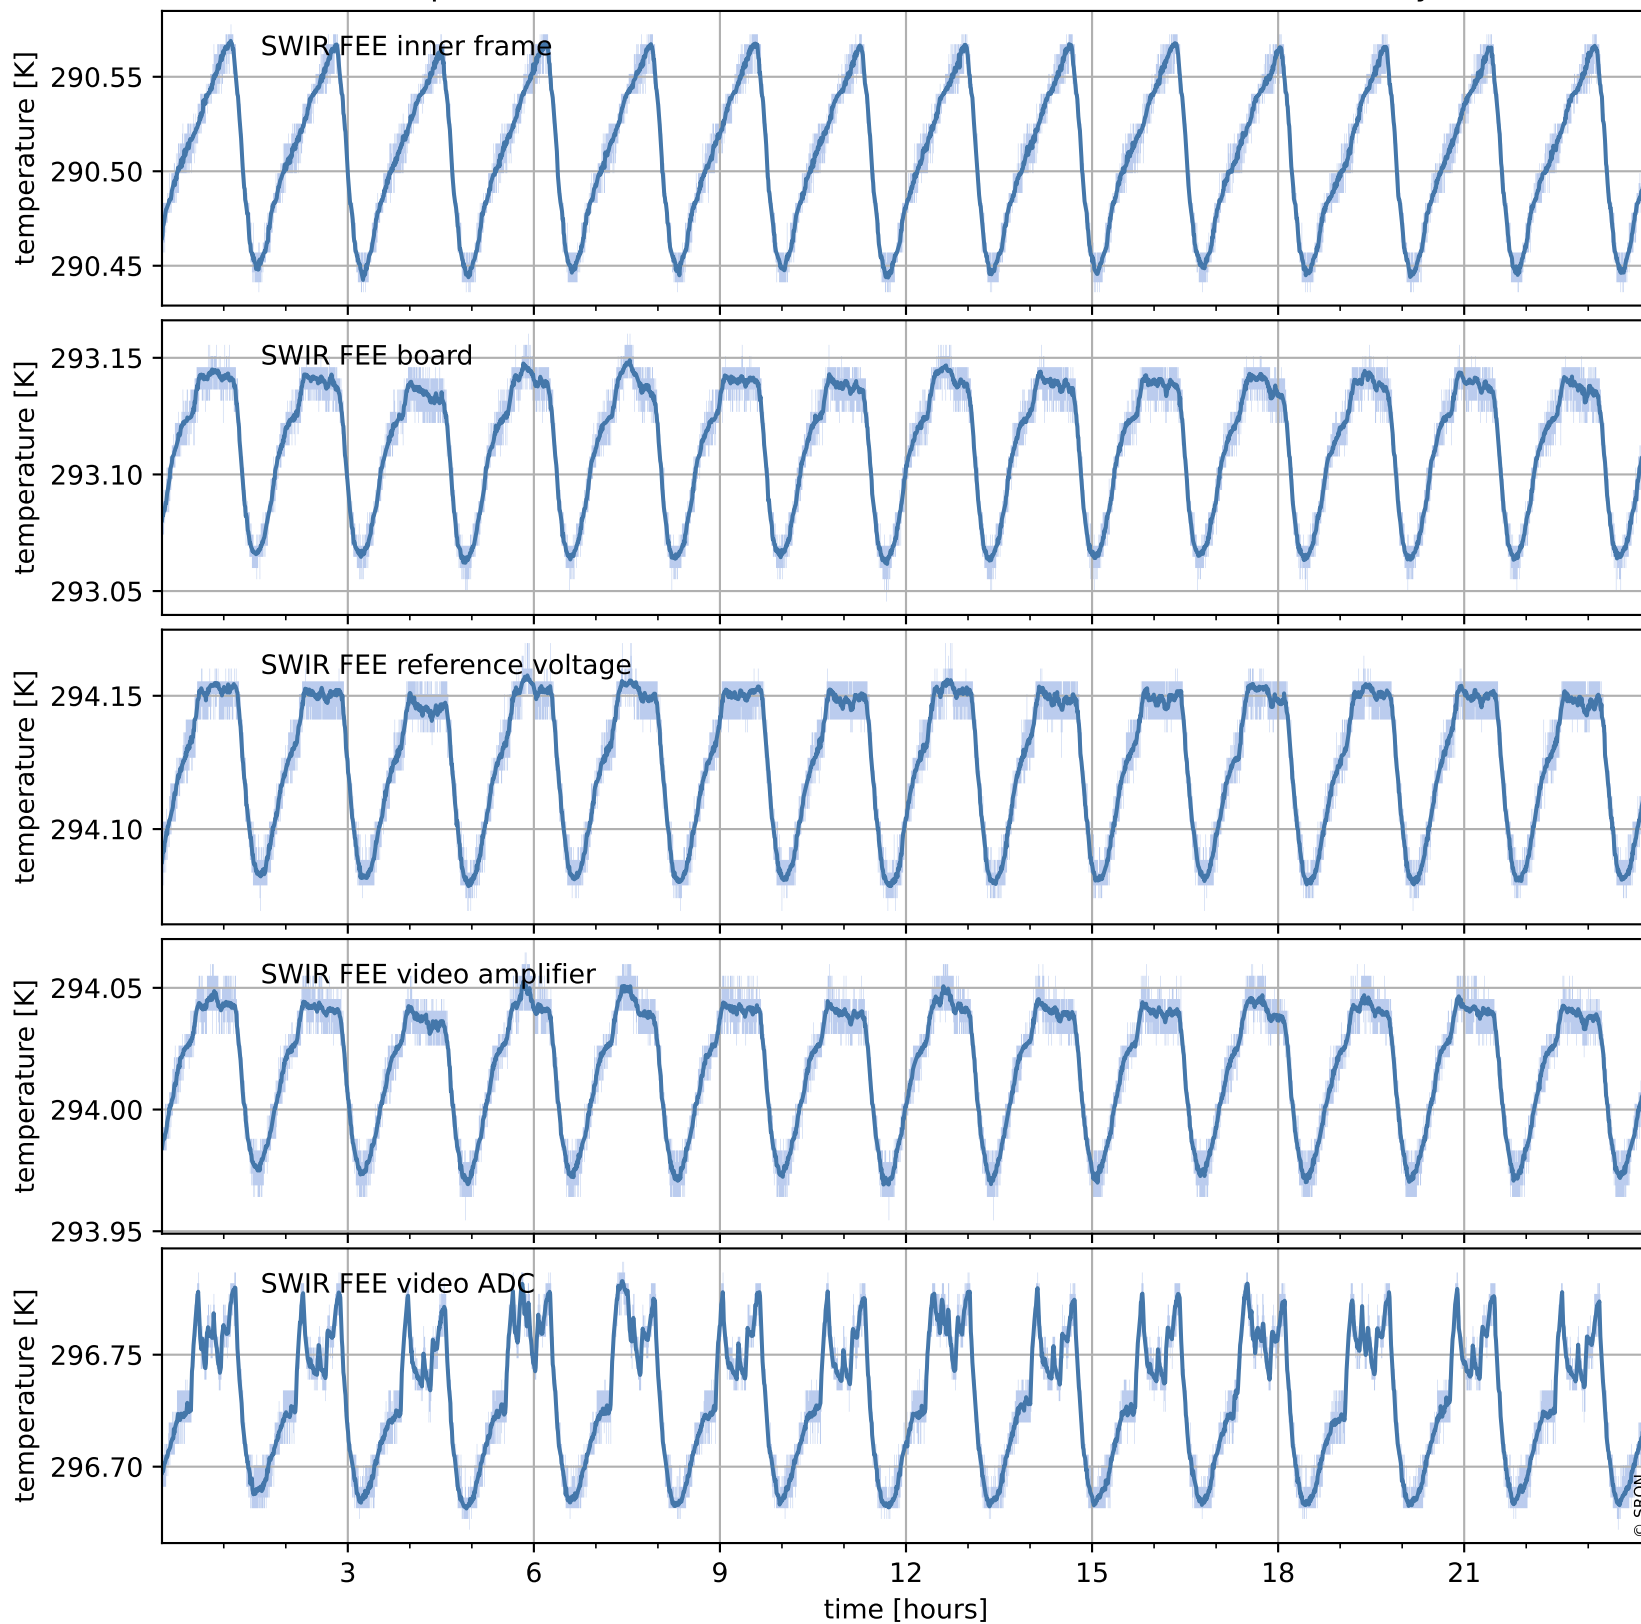

Tropomi SWIR housekeeping data

orbits : [12934, 12947]
coverage : 2020-04-12 / 2020-04-13
created : 2023-08-21T08:57:26

Temperature of sensors relevant for SWIR (one day)

Tropomi SWIR housekeeping data

orbits : [12463, 12947]
coverage : 2020-03-09 / 2020-04-13
created : 2023-08-21T08:57:26

Temperature of sensors relevant for SWIR (last month)

Tropomi SWIR housekeeping data

orbits : [12934, 12947]
coverage : 2020-04-12 / 2020-04-13
created : 2023-08-21T08:57:27

Current and duty cycle of 3 heaters relevant for SWIR (one day)

Tropomi SWIR housekeeping data

orbits : [12463, 12947]
coverage : 2020-03-09 / 2020-04-13
created : 2023-08-21T08:57:27

Current and duty cycle of 3 heaters relevant for SWIR (last month)

Tropomi SWIR housekeeping data

orbits : [12934, 12947]
coverage : 2020-04-12 / 2020-04-13
created : 2023-08-21T08:57:27

Temperature of sensors at the SWIR front-end electronics (one day)

Tropomi SWIR housekeeping data

orbits : [12463, 12947]
coverage : 2020-03-09 / 2020-04-13
created : 2023-08-21T08:57:28