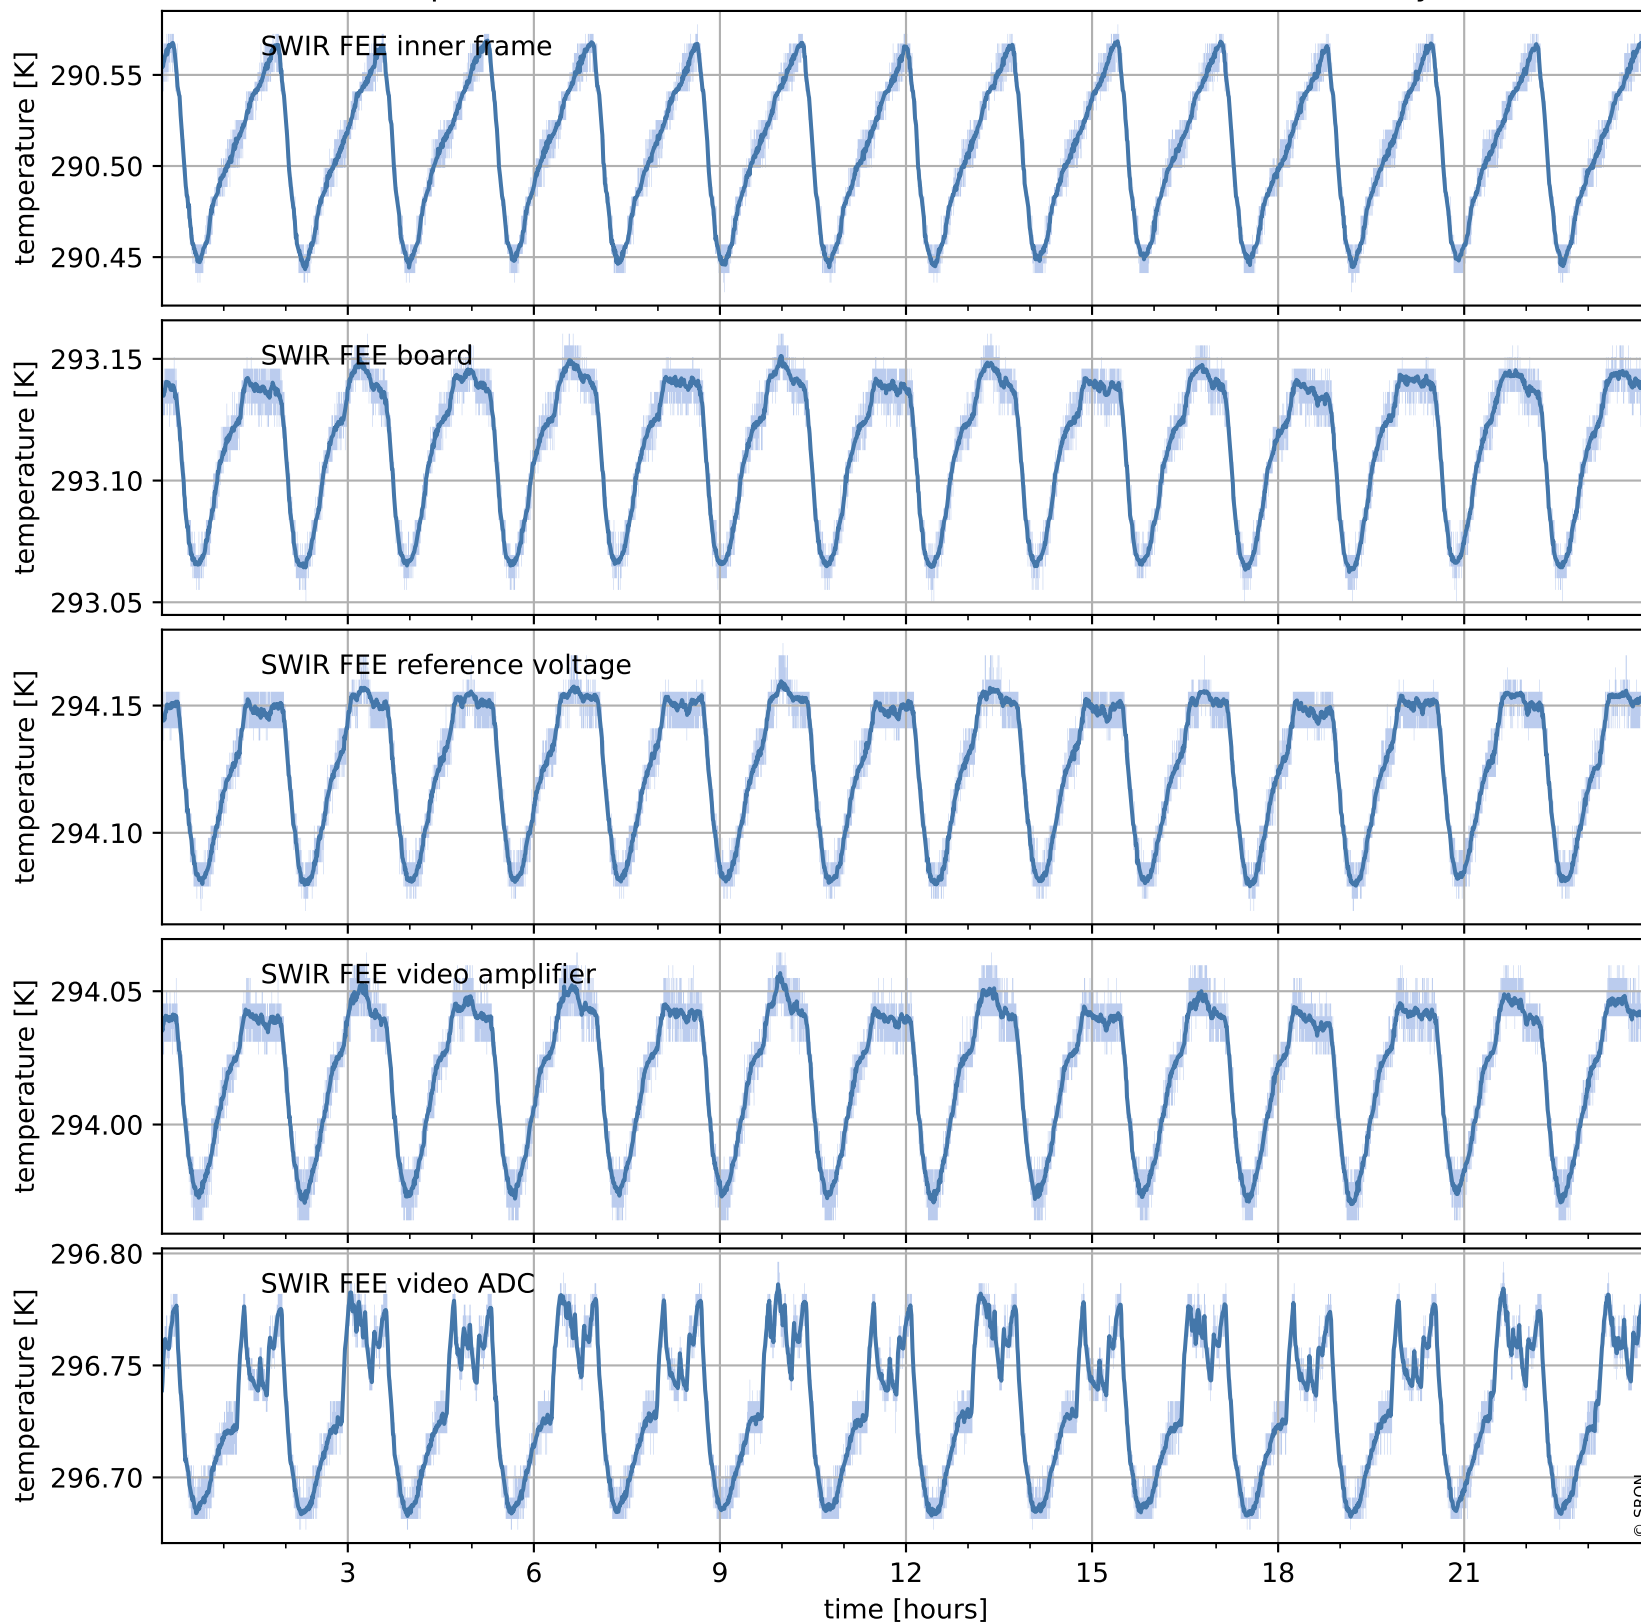

Tropomi SWIR housekeeping data

orbits : [12977, 12990]
coverage : 2020-04-15 / 2020-04-16
created : 2023-08-21T08:57:33

Temperature of sensors relevant for SWIR (one day)

Tropomi SWIR housekeeping data

orbits : [12506, 12990]
coverage : 2020-03-12 / 2020-04-16
created : 2023-08-21T08:57:33

Temperature of sensors relevant for SWIR (last month)

Tropomi SWIR housekeeping data

orbits : [12977, 12990]
coverage : 2020-04-15 / 2020-04-16
created : 2023-08-21T08:57:34

Current and duty cycle of 3 heaters relevant for SWIR (one day)

Tropomi SWIR housekeeping data

orbits : [12506, 12990]
coverage : 2020-03-12 / 2020-04-16
created : 2023-08-21T08:57:34

Current and duty cycle of 3 heaters relevant for SWIR (last month)

Tropomi SWIR housekeeping data

orbits : [12977, 12990]
coverage : 2020-04-15 / 2020-04-16
created : 2023-08-21T08:57:34

Temperature of sensors at the SWIR front-end electronics (one day)

Tropomi SWIR housekeeping data

orbits : [12506, 12990]
coverage : 2020-03-12 / 2020-04-16
created : 2023-08-21T08:57:35