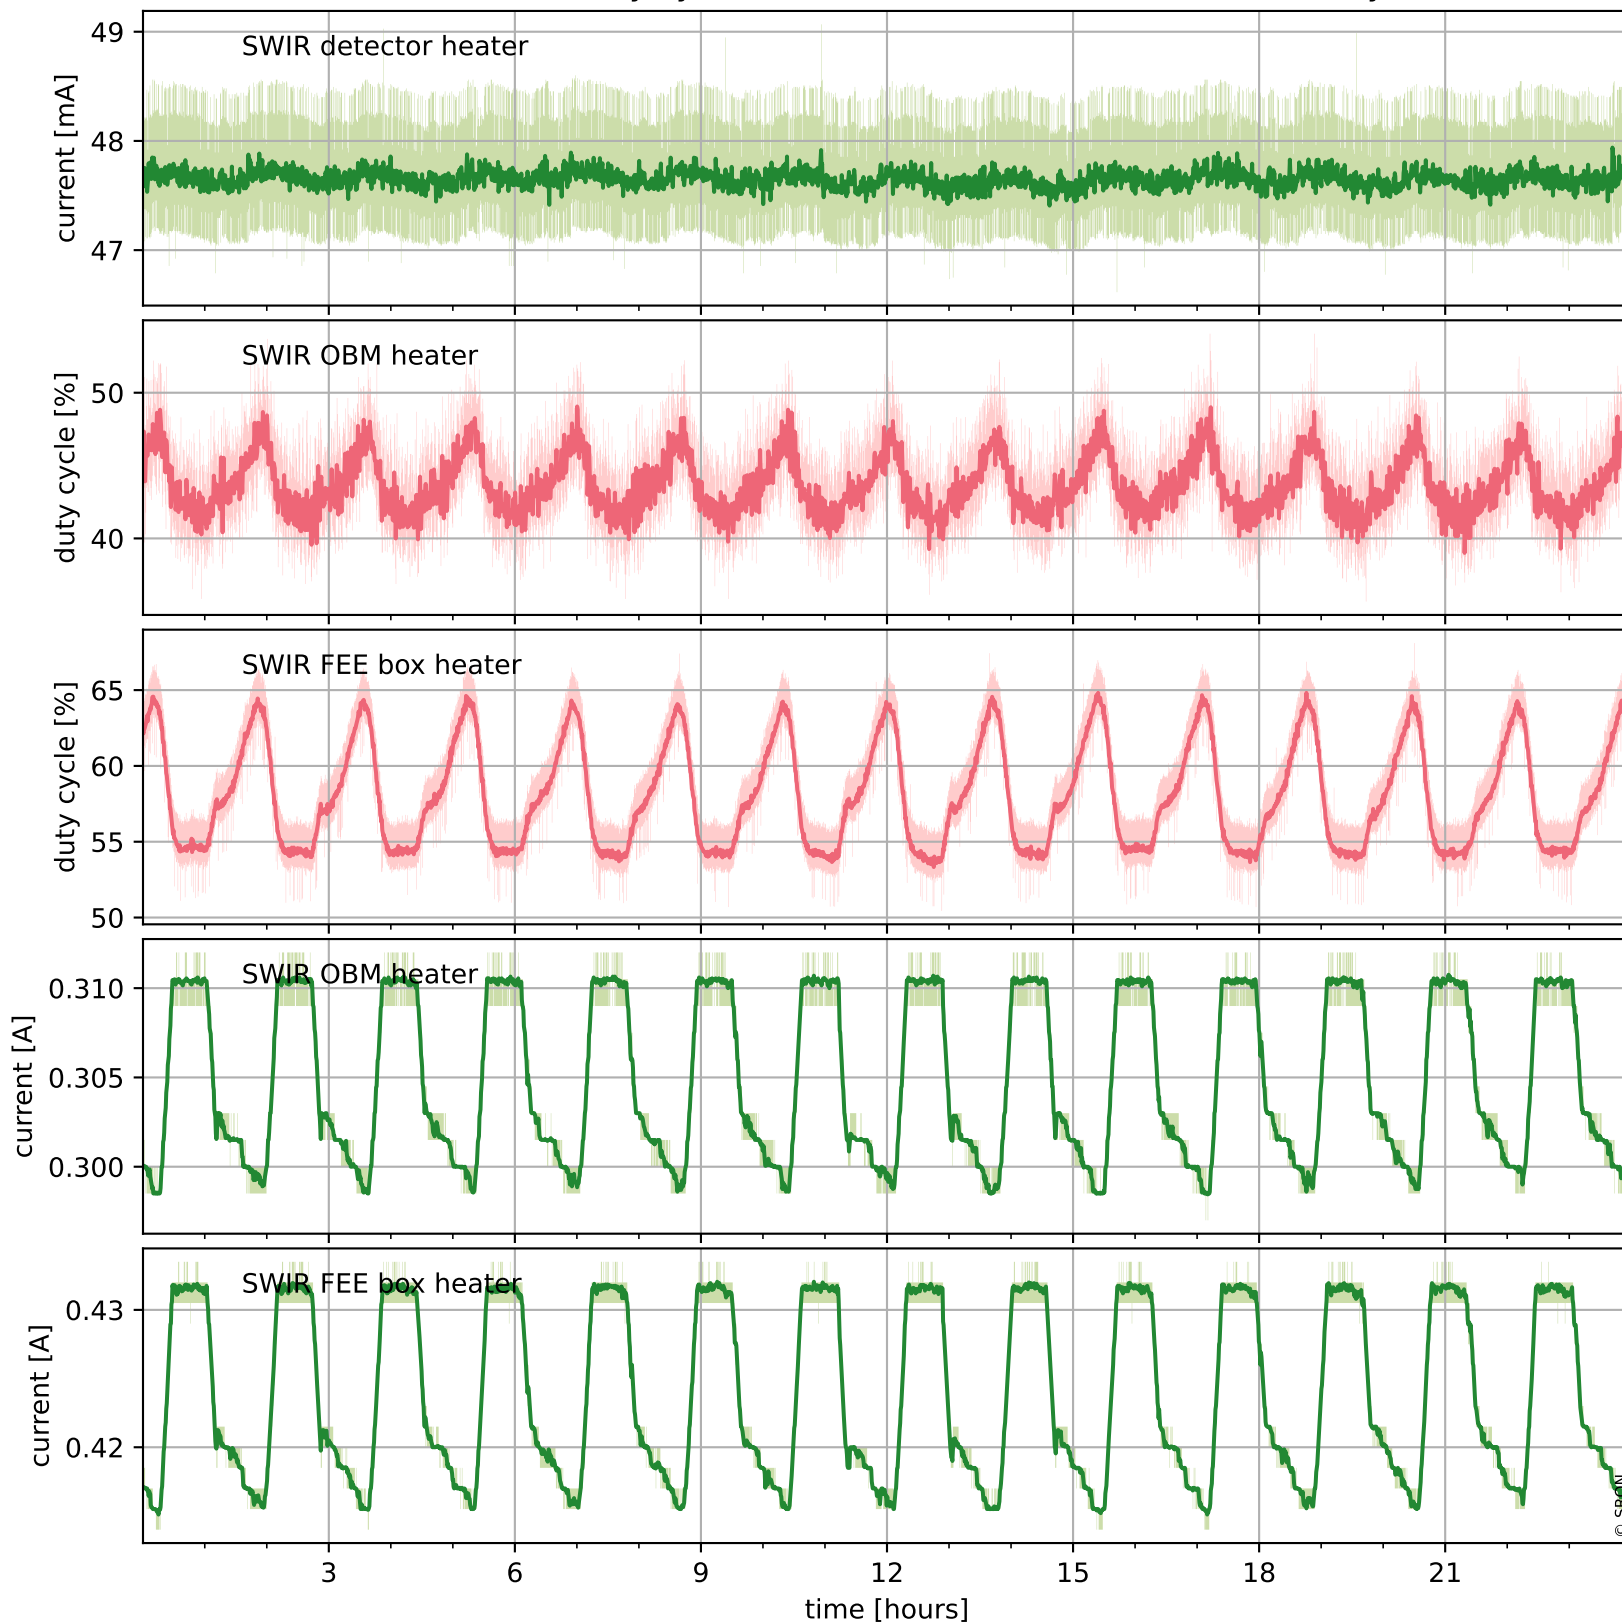

Tropomi SWIR housekeeping data

orbits : [12977, 12990]
coverage : 2020-04-15 / 2020-04-16
created : 2023-08-21T08:57:33

Temperature of sensors relevant for SWIR (one day)

Tropomi SWIR housekeeping data

orbits : [12506, 12990]
coverage : 2020-03-12 / 2020-04-16
created : 2023-08-21T08:57:33

Temperature of sensors relevant for SWIR (last month)

Tropomi SWIR housekeeping data

orbits : [12977, 12990]
coverage : 2020-04-15 / 2020-04-16
created : 2023-08-21T08:57:34

Current and duty cycle of 3 heaters relevant for SWIR (one day)

Tropomi SWIR housekeeping data

orbits : [12506, 12990]
coverage : 2020-03-12 / 2020-04-16
created : 2023-08-21T08:57:34

Current and duty cycle of 3 heaters relevant for SWIR (last month)

Tropomi SWIR housekeeping data

orbits : [12977, 12990]
coverage : 2020-04-15 / 2020-04-16
created : 2023-08-21T08:57:34

Temperature of sensors at the SWIR front-end electronics (one day)

Tropomi SWIR housekeeping data

orbits : [12506, 12990]
coverage : 2020-03-12 / 2020-04-16
created : 2023-08-21T08:57:35