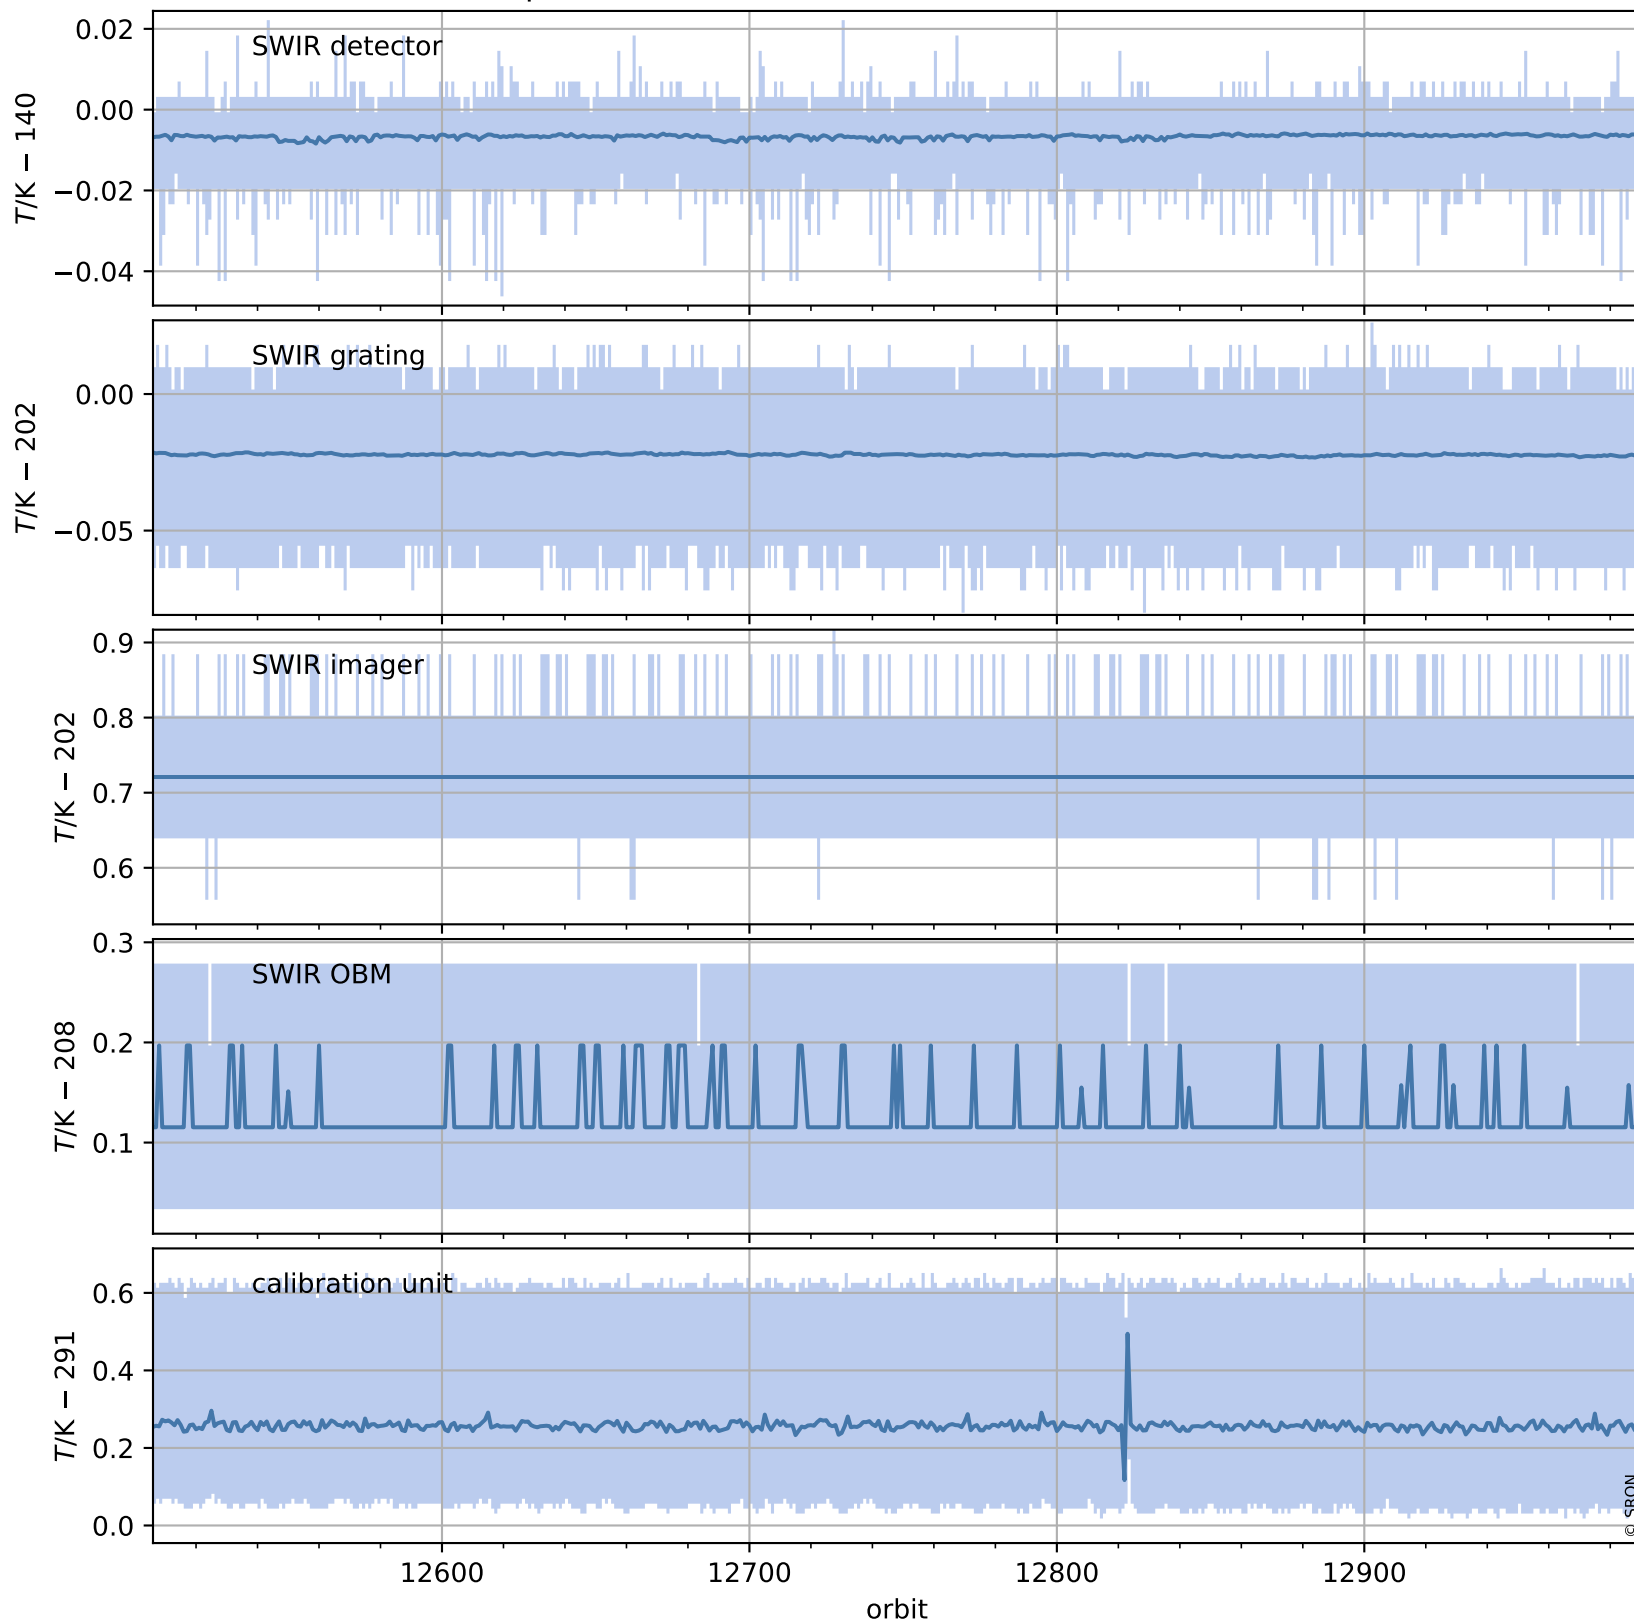

Tropomi SWIR housekeeping data

orbits : [12977, 12990]
coverage : 2020-04-15 / 2020-04-16
created : 2023-08-21T08:57:33

Temperature of sensors relevant for SWIR (one day)

Tropomi SWIR housekeeping data

orbits : [12506, 12990]
coverage : 2020-03-12 / 2020-04-16
created : 2023-08-21T08:57:33

Temperature of sensors relevant for SWIR (last month)

Tropomi SWIR housekeeping data

orbits : [12977, 12990]
coverage : 2020-04-15 / 2020-04-16
created : 2023-08-21T08:57:34

Current and duty cycle of 3 heaters relevant for SWIR (one day)

Tropomi SWIR housekeeping data

orbits : [12506, 12990]
coverage : 2020-03-12 / 2020-04-16
created : 2023-08-21T08:57:34

Current and duty cycle of 3 heaters relevant for SWIR (last month)

Tropomi SWIR housekeeping data

orbits : [12977, 12990]
coverage : 2020-04-15 / 2020-04-16
created : 2023-08-21T08:57:34

Temperature of sensors at the SWIR front-end electronics (one day)

Tropomi SWIR housekeeping data

orbits : [12506, 12990]
coverage : 2020-03-12 / 2020-04-16
created : 2023-08-21T08:57:35