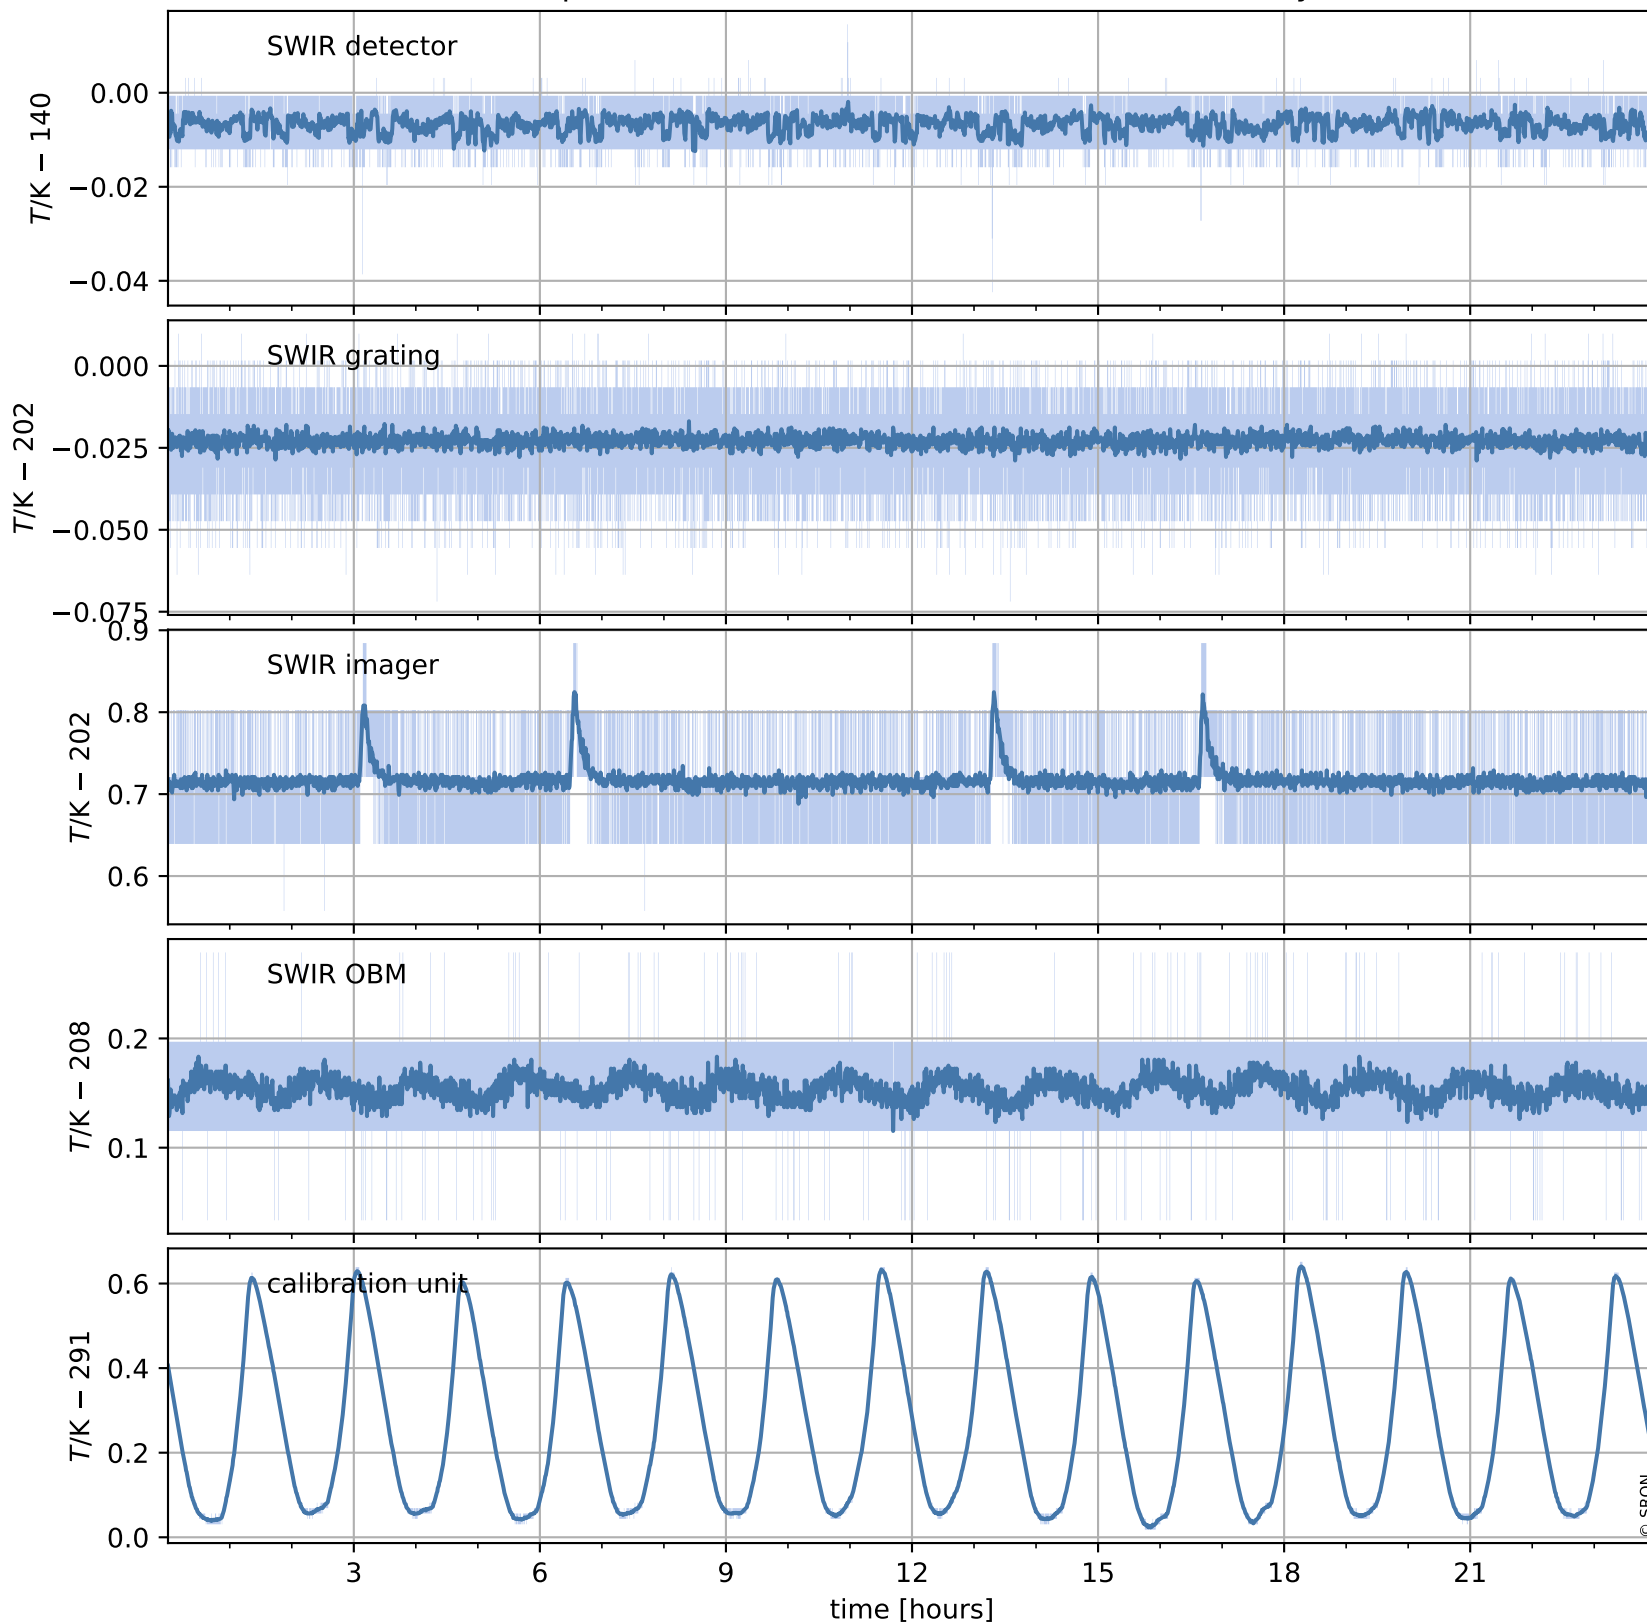

Tropomi SWIR housekeeping data

orbits : [12977, 12990]
coverage : 2020-04-15 / 2020-04-16
created : 2023-08-21T08:57:33

Temperature of sensors relevant for SWIR (one day)

Tropomi SWIR housekeeping data

orbits : [12506, 12990]
coverage : 2020-03-12 / 2020-04-16
created : 2023-08-21T08:57:33

Temperature of sensors relevant for SWIR (last month)

Tropomi SWIR housekeeping data

orbits : [12977, 12990]
coverage : 2020-04-15 / 2020-04-16
created : 2023-08-21T08:57:34

Current and duty cycle of 3 heaters relevant for SWIR (one day)