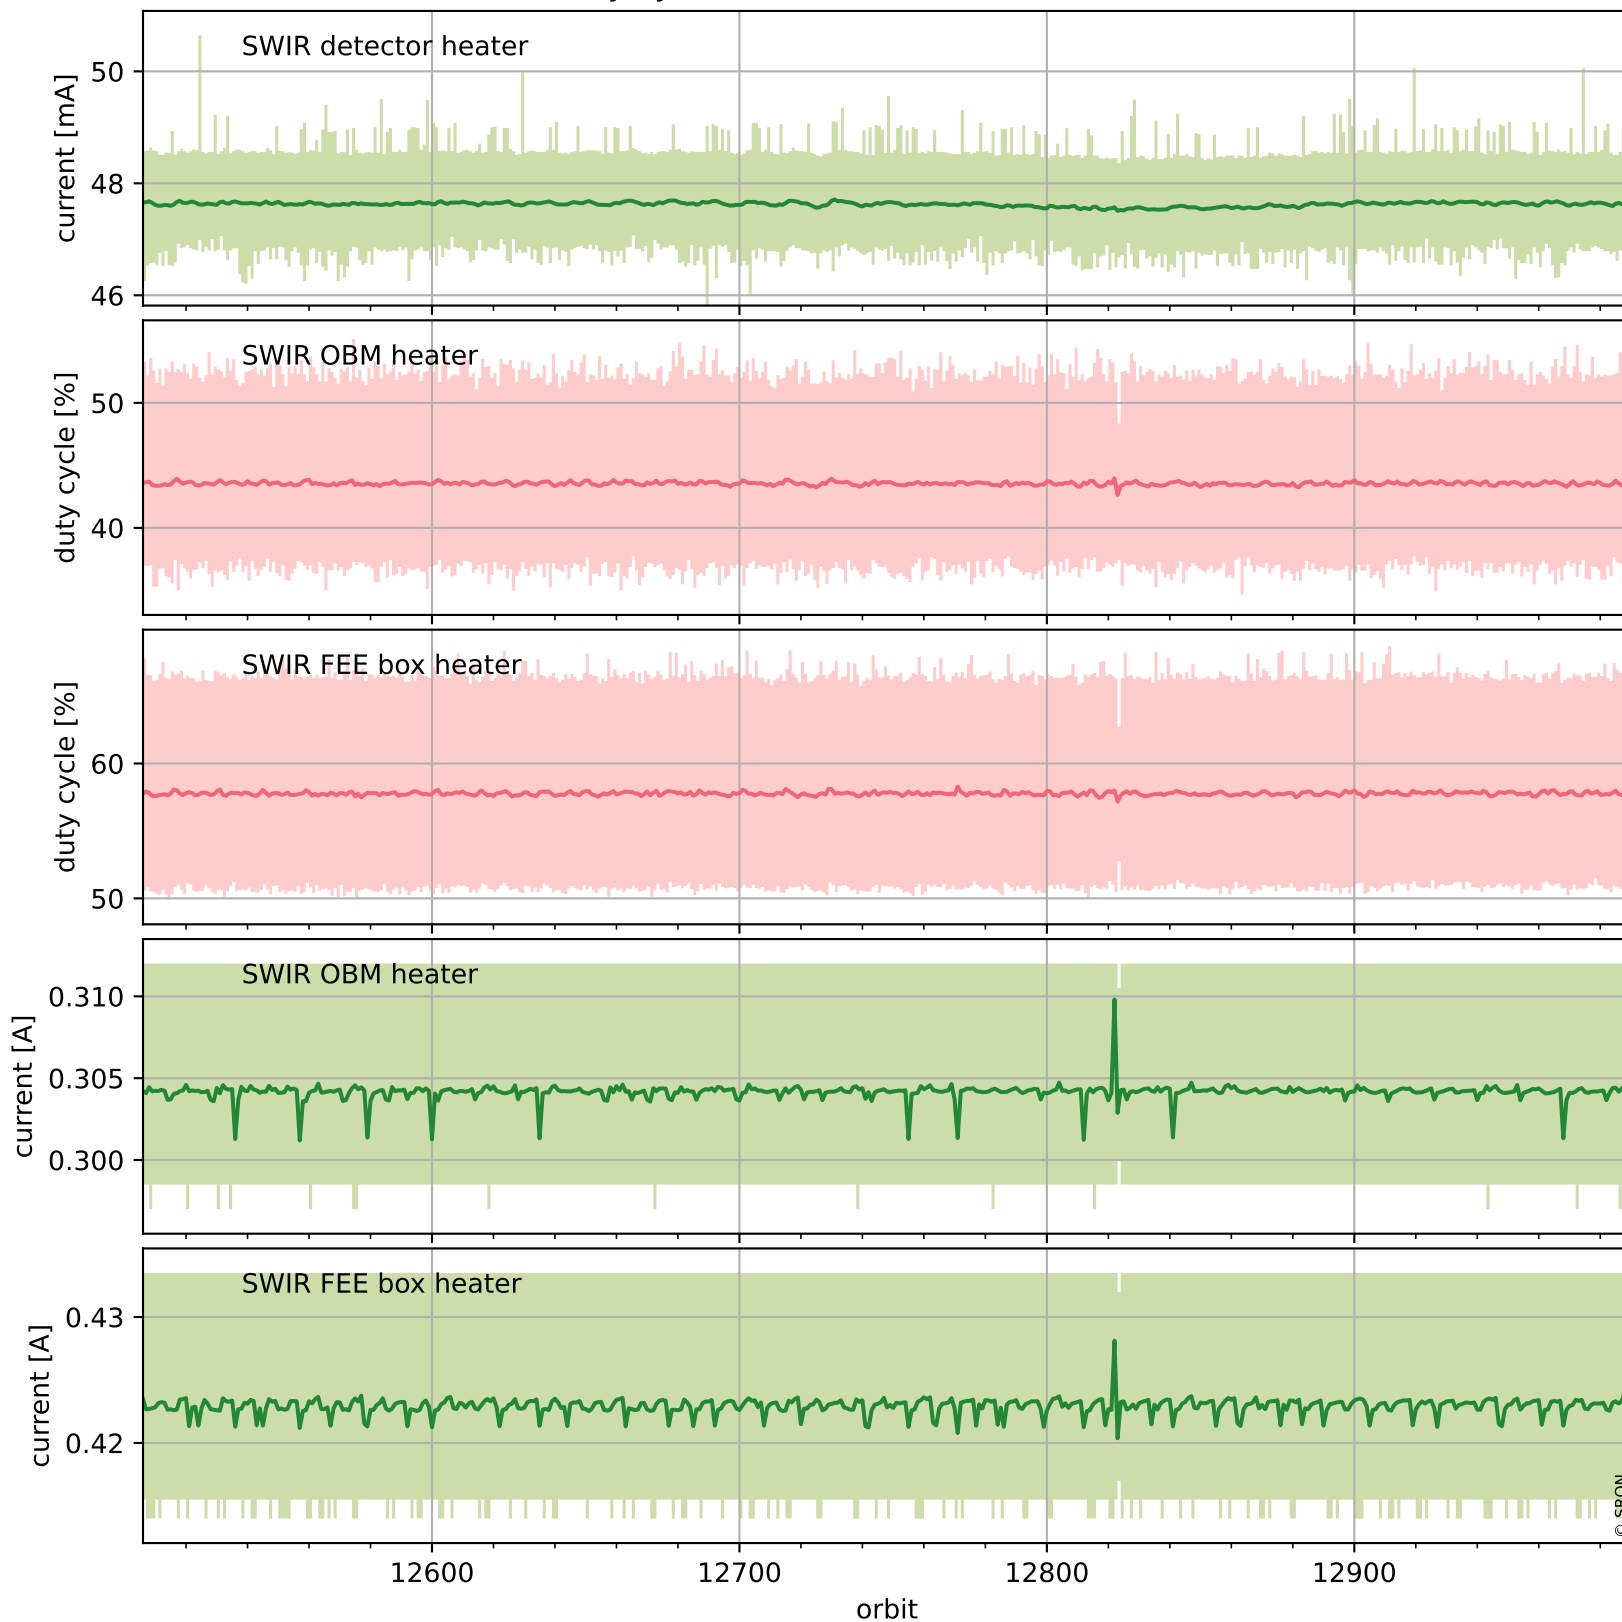

Tropomi SWIR housekeeping data

orbits : [12977, 12990]
coverage : 2020-04-15 / 2020-04-16
created : 2023-08-21T08:57:33

Temperature of sensors relevant for SWIR (one day)

Tropomi SWIR housekeeping data

orbits : [12506, 12990]
coverage : 2020-03-12 / 2020-04-16
created : 2023-08-21T08:57:33

Temperature of sensors relevant for SWIR (last month)

Tropomi SWIR housekeeping data

orbits : [12977, 12990]
coverage : 2020-04-15 / 2020-04-16
created : 2023-08-21T08:57:34

Current and duty cycle of 3 heaters relevant for SWIR (one day)

Tropomi SWIR housekeeping data

orbits : [12506, 12990]
coverage : 2020-03-12 / 2020-04-16
created : 2023-08-21T08:57:34

Current and duty cycle of 3 heaters relevant for SWIR (last month)

Tropomi SWIR housekeeping data

orbits : [12977, 12990]
coverage : 2020-04-15 / 2020-04-16
created : 2023-08-21T08:57:34

Temperature of sensors at the SWIR front-end electronics (one day)

Tropomi SWIR housekeeping data

orbits : [12506, 12990]
coverage : 2020-03-12 / 2020-04-16
created : 2023-08-21T08:57:35