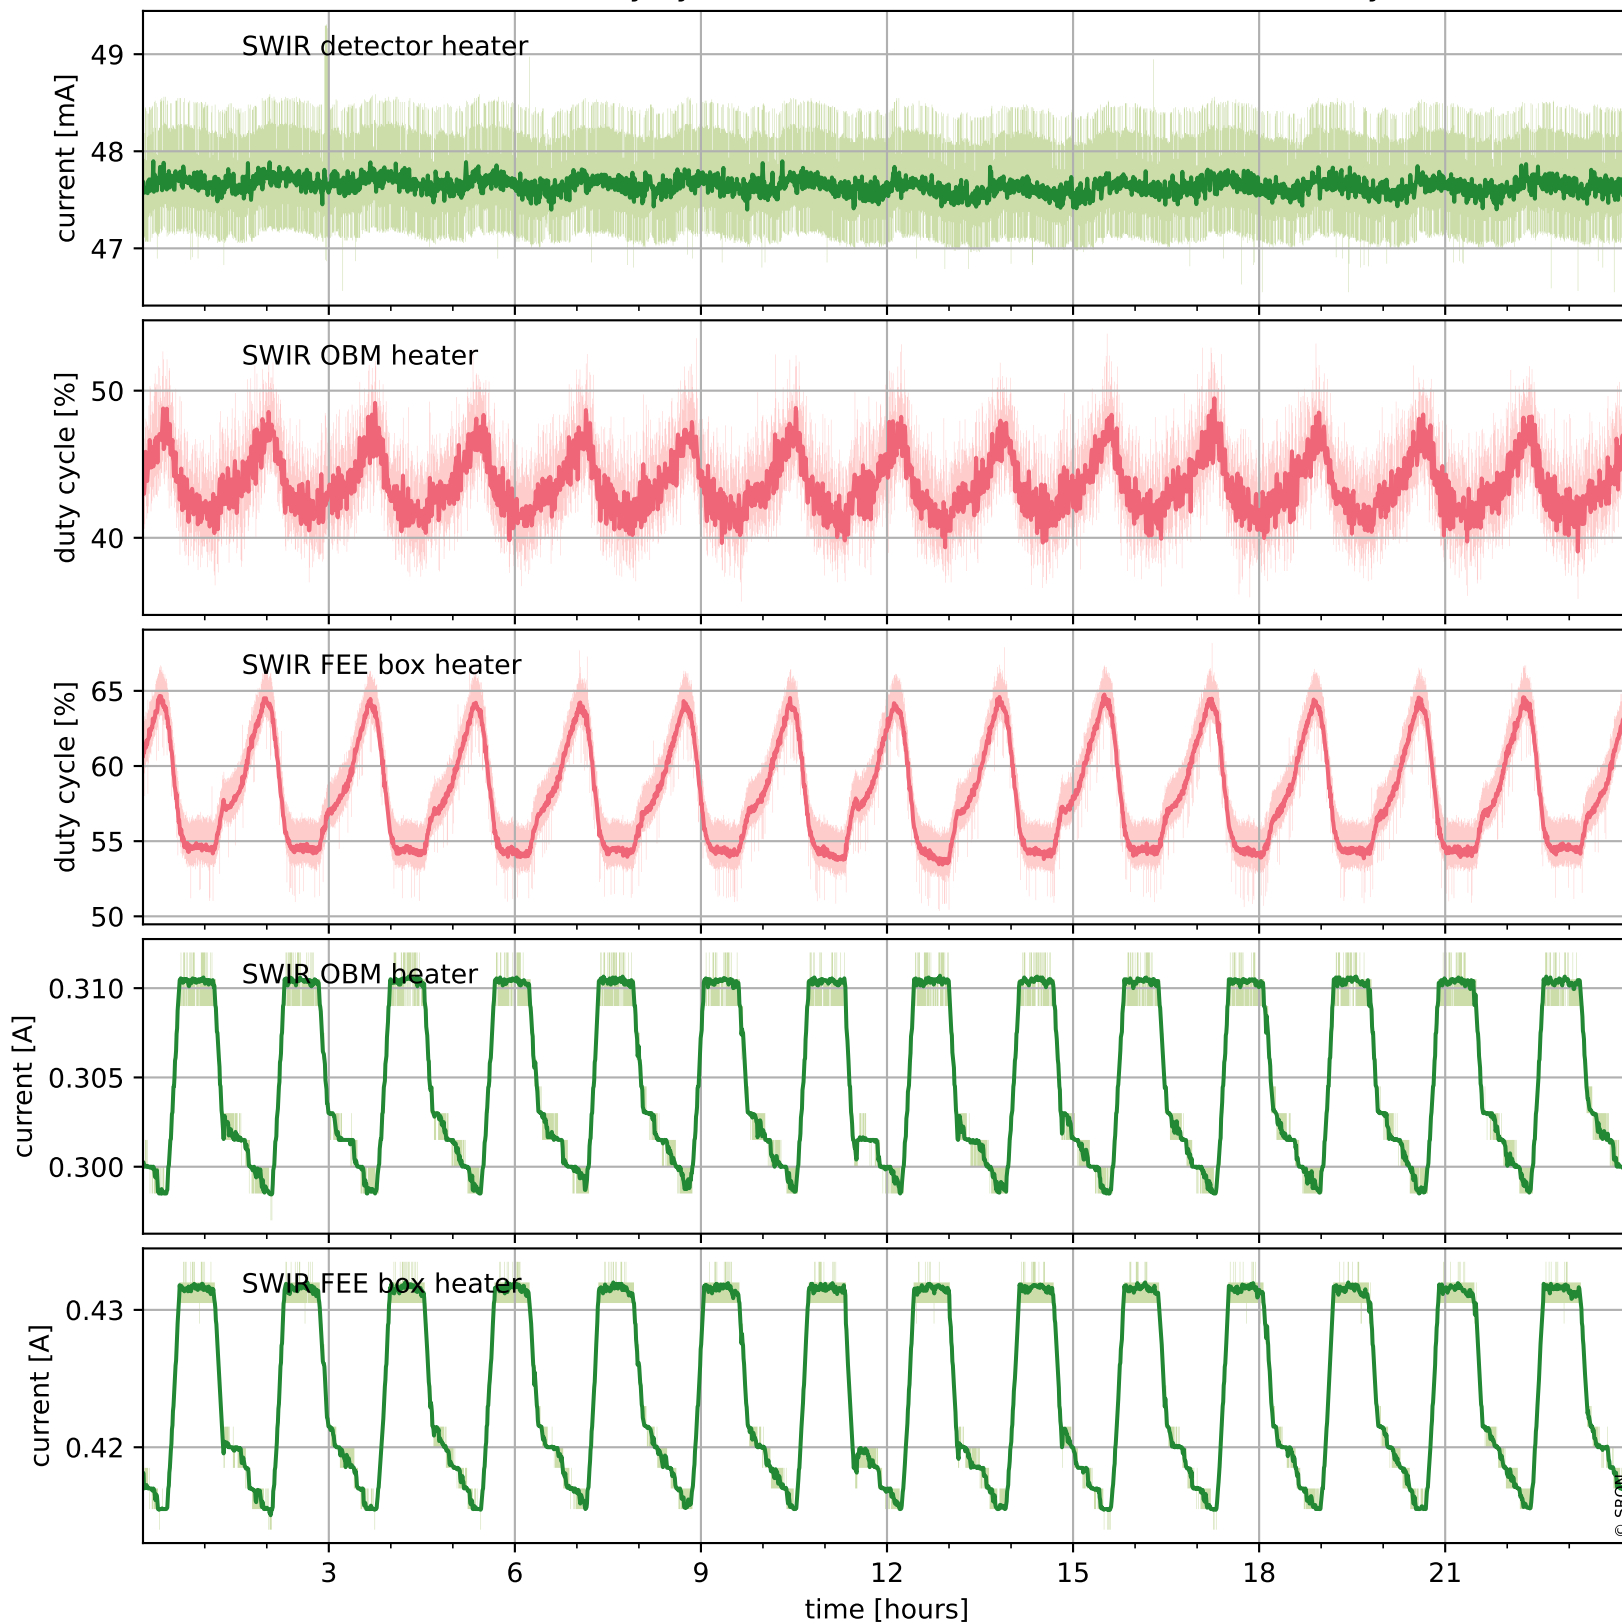

Tropomi SWIR housekeeping data

orbits : [13048, 13061]
coverage : 2020-04-20 / 2020-04-21
created : 2023-08-21T08:57:44

Temperature of sensors relevant for SWIR (one day)

Tropomi SWIR housekeeping data

orbits : [12577, 13061]
coverage : 2020-03-17 / 2020-04-21
created : 2023-08-21T08:57:45

Temperature of sensors relevant for SWIR (last month)

Tropomi SWIR housekeeping data

orbits : [13048, 13061]
coverage : 2020-04-20 / 2020-04-21
created : 2023-08-21T08:57:45

Current and duty cycle of 3 heaters relevant for SWIR (one day)

Tropomi SWIR housekeeping data

orbits : [12577, 13061]
coverage : 2020-03-17 / 2020-04-21
created : 2023-08-21T08:57:46

Current and duty cycle of 3 heaters relevant for SWIR (last month)

Tropomi SWIR housekeeping data