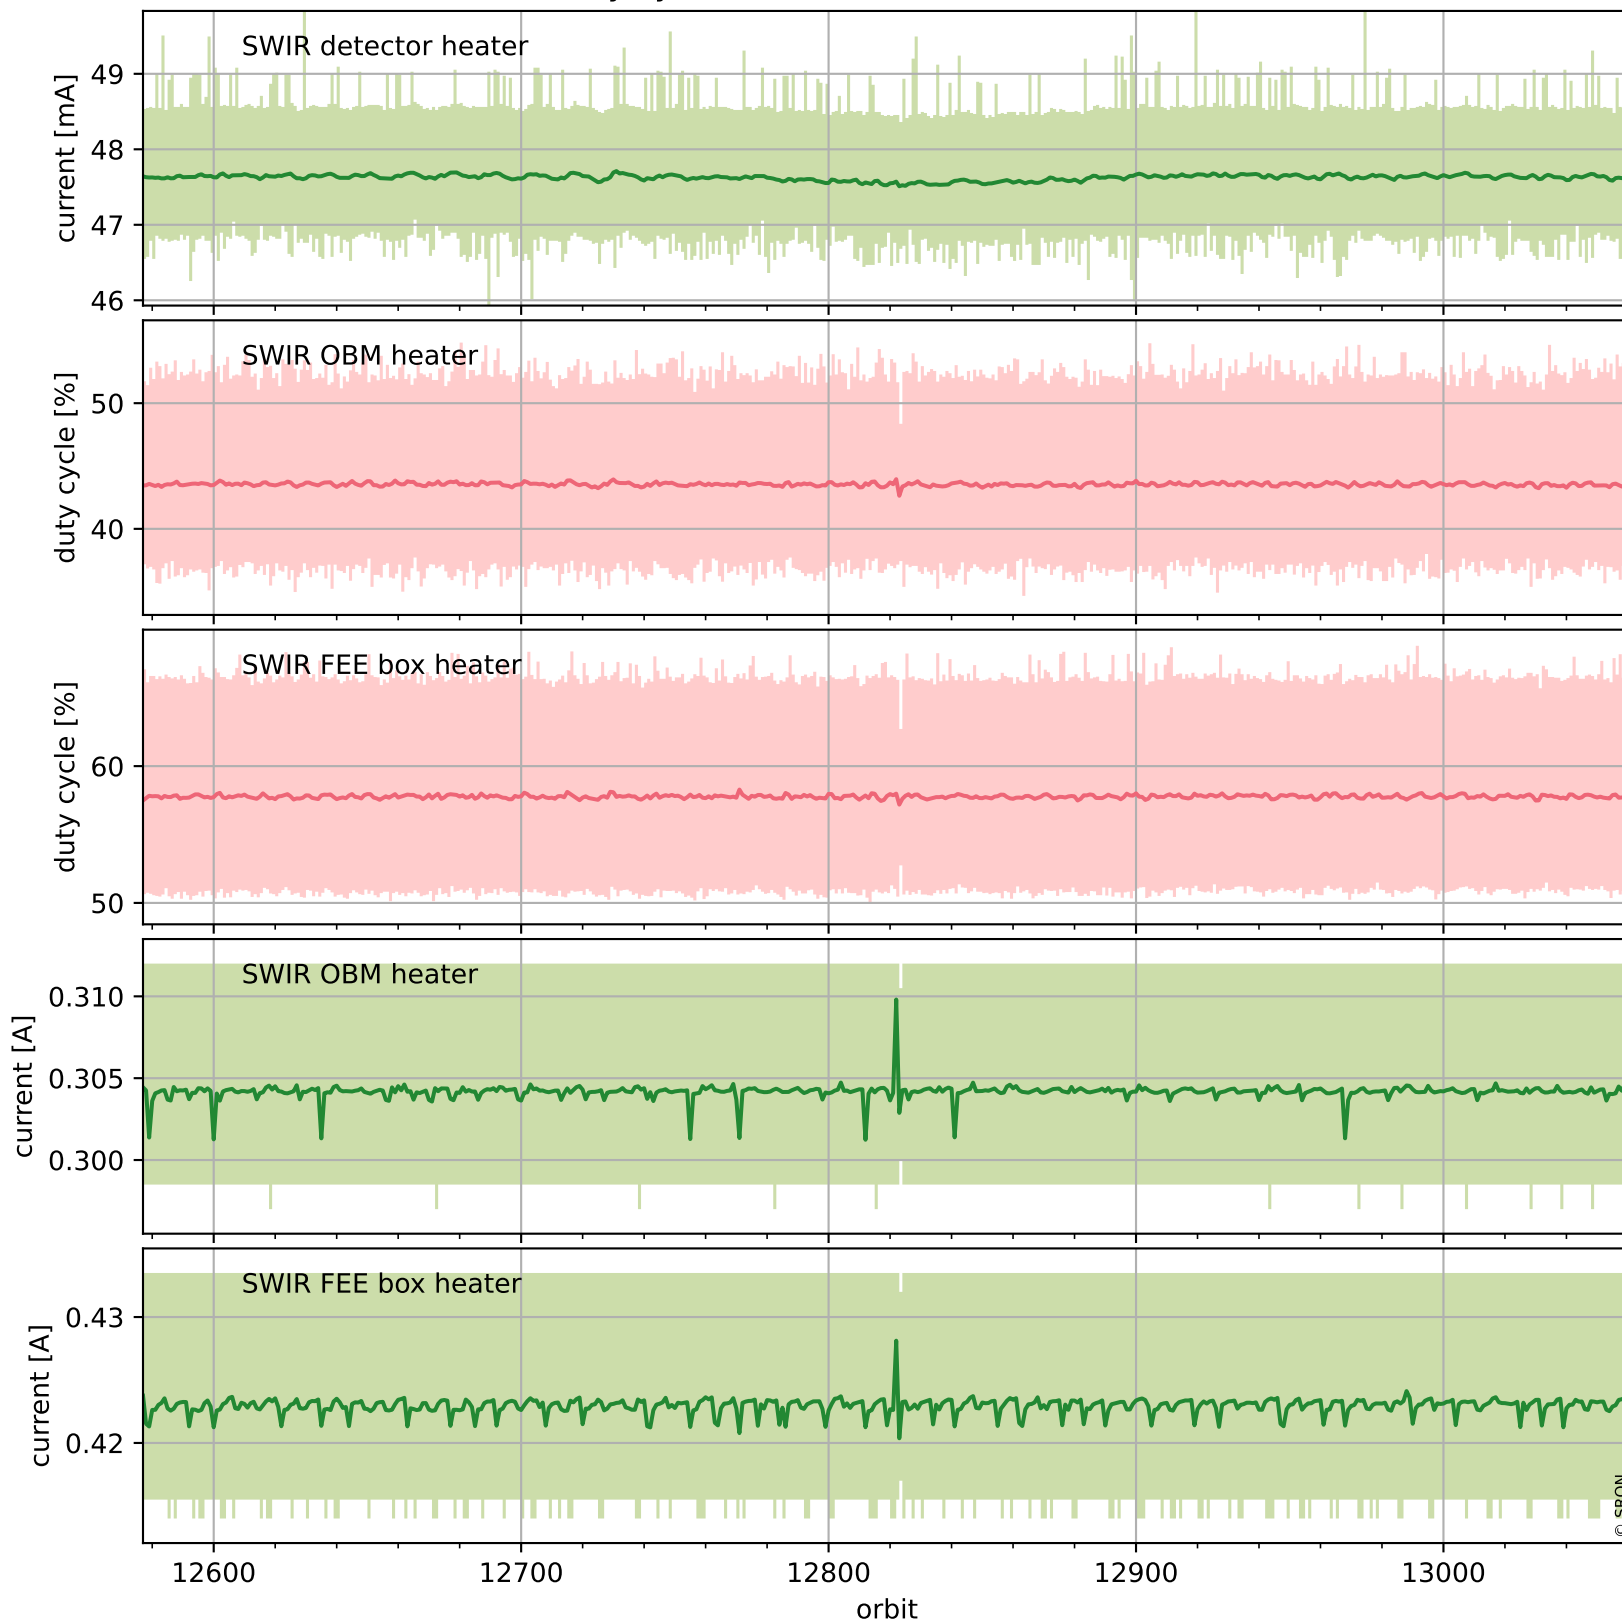

Tropomi SWIR housekeeping data

orbits : [13048, 13061]
coverage : 2020-04-20 / 2020-04-21
created : 2023-08-21T08:57:44

Temperature of sensors relevant for SWIR (one day)

Tropomi SWIR housekeeping data

orbits : [12577, 13061]
coverage : 2020-03-17 / 2020-04-21
created : 2023-08-21T08:57:45

Temperature of sensors relevant for SWIR (last month)

Tropomi SWIR housekeeping data

orbits : [13048, 13061]
coverage : 2020-04-20 / 2020-04-21
created : 2023-08-21T08:57:45

Current and duty cycle of 3 heaters relevant for SWIR (one day)

Tropomi SWIR housekeeping data

orbits : [12577, 13061]
coverage : 2020-03-17 / 2020-04-21
created : 2023-08-21T08:57:46

Current and duty cycle of 3 heaters relevant for SWIR (last month)

Tropomi SWIR housekeeping data

orbits : [13048, 13061]
coverage : 2020-04-20 / 2020-04-21
created : 2023-08-21T08:57:46

Temperature of sensors at the SWIR front-end electronics (one day)

Tropomi SWIR housekeeping data

orbits : [12577, 13061]
coverage : 2020-03-17 / 2020-04-21
created : 2023-08-21T08:57:46