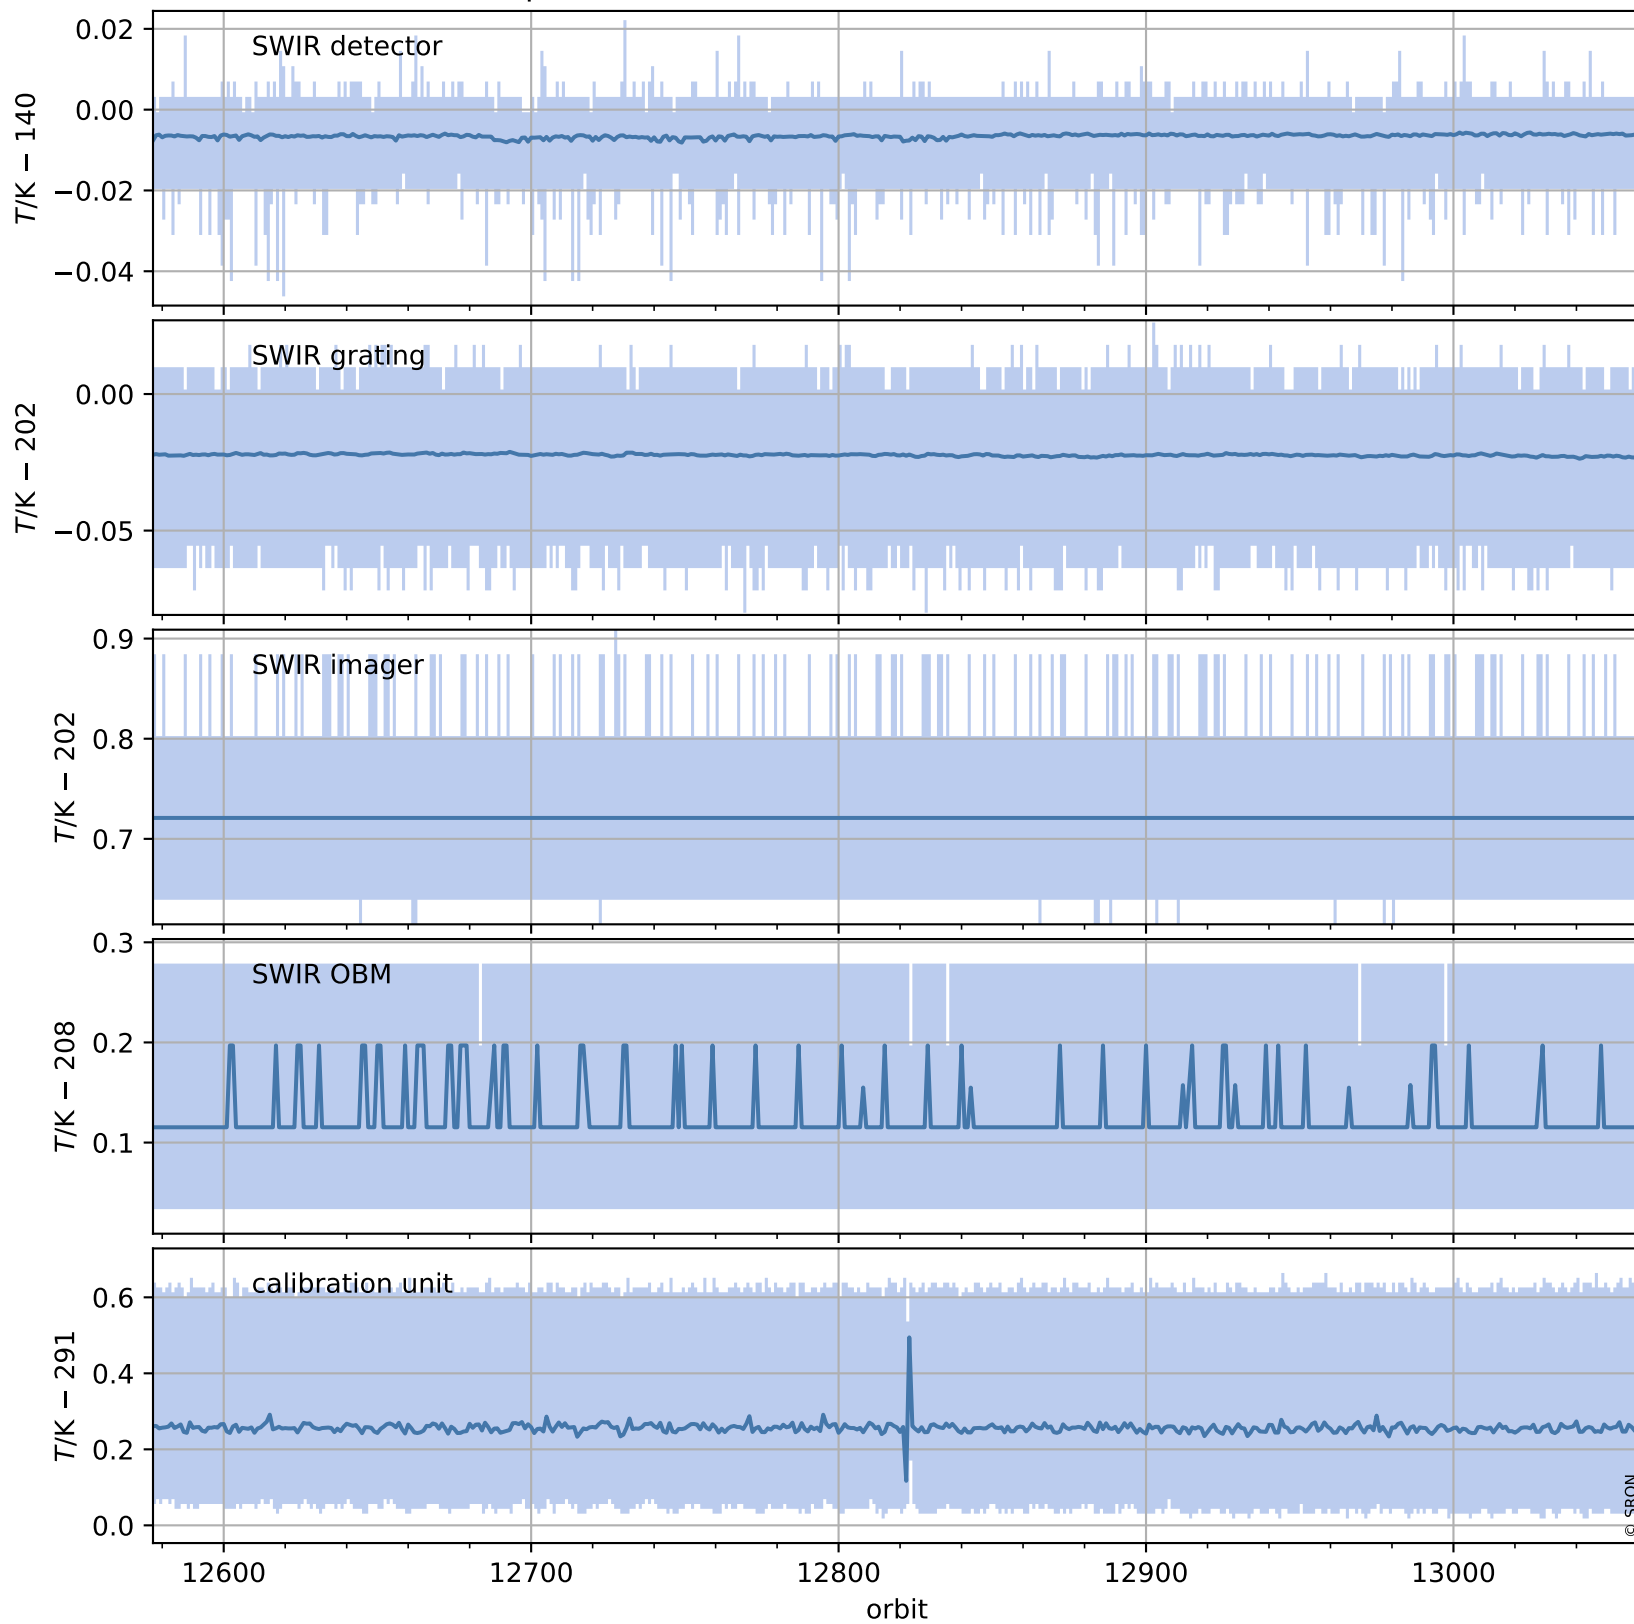

Tropomi SWIR housekeeping data

orbits : [13048, 13061]
coverage : 2020-04-20 / 2020-04-21
created : 2023-08-21T08:57:44

Temperature of sensors relevant for SWIR (one day)

Tropomi SWIR housekeeping data

orbits : [12577, 13061]
coverage : 2020-03-17 / 2020-04-21
created : 2023-08-21T08:57:45

Temperature of sensors relevant for SWIR (last month)

Tropomi SWIR housekeeping data

orbits : [13048, 13061]
coverage : 2020-04-20 / 2020-04-21
created : 2023-08-21T08:57:45

Current and duty cycle of 3 heaters relevant for SWIR (one day)

Tropomi SWIR housekeeping data

orbits : [12577, 13061]
coverage : 2020-03-17 / 2020-04-21
created : 2023-08-21T08:57:46

Current and duty cycle of 3 heaters relevant for SWIR (last month)

Tropomi SWIR housekeeping data

orbits : [13048, 13061]
coverage : 2020-04-20 / 2020-04-21
created : 2023-08-21T08:57:46

Temperature of sensors at the SWIR front-end electronics (one day)

Tropomi SWIR housekeeping data

orbits : [12577, 13061]
coverage : 2020-03-17 / 2020-04-21
created : 2023-08-21T08:57:46