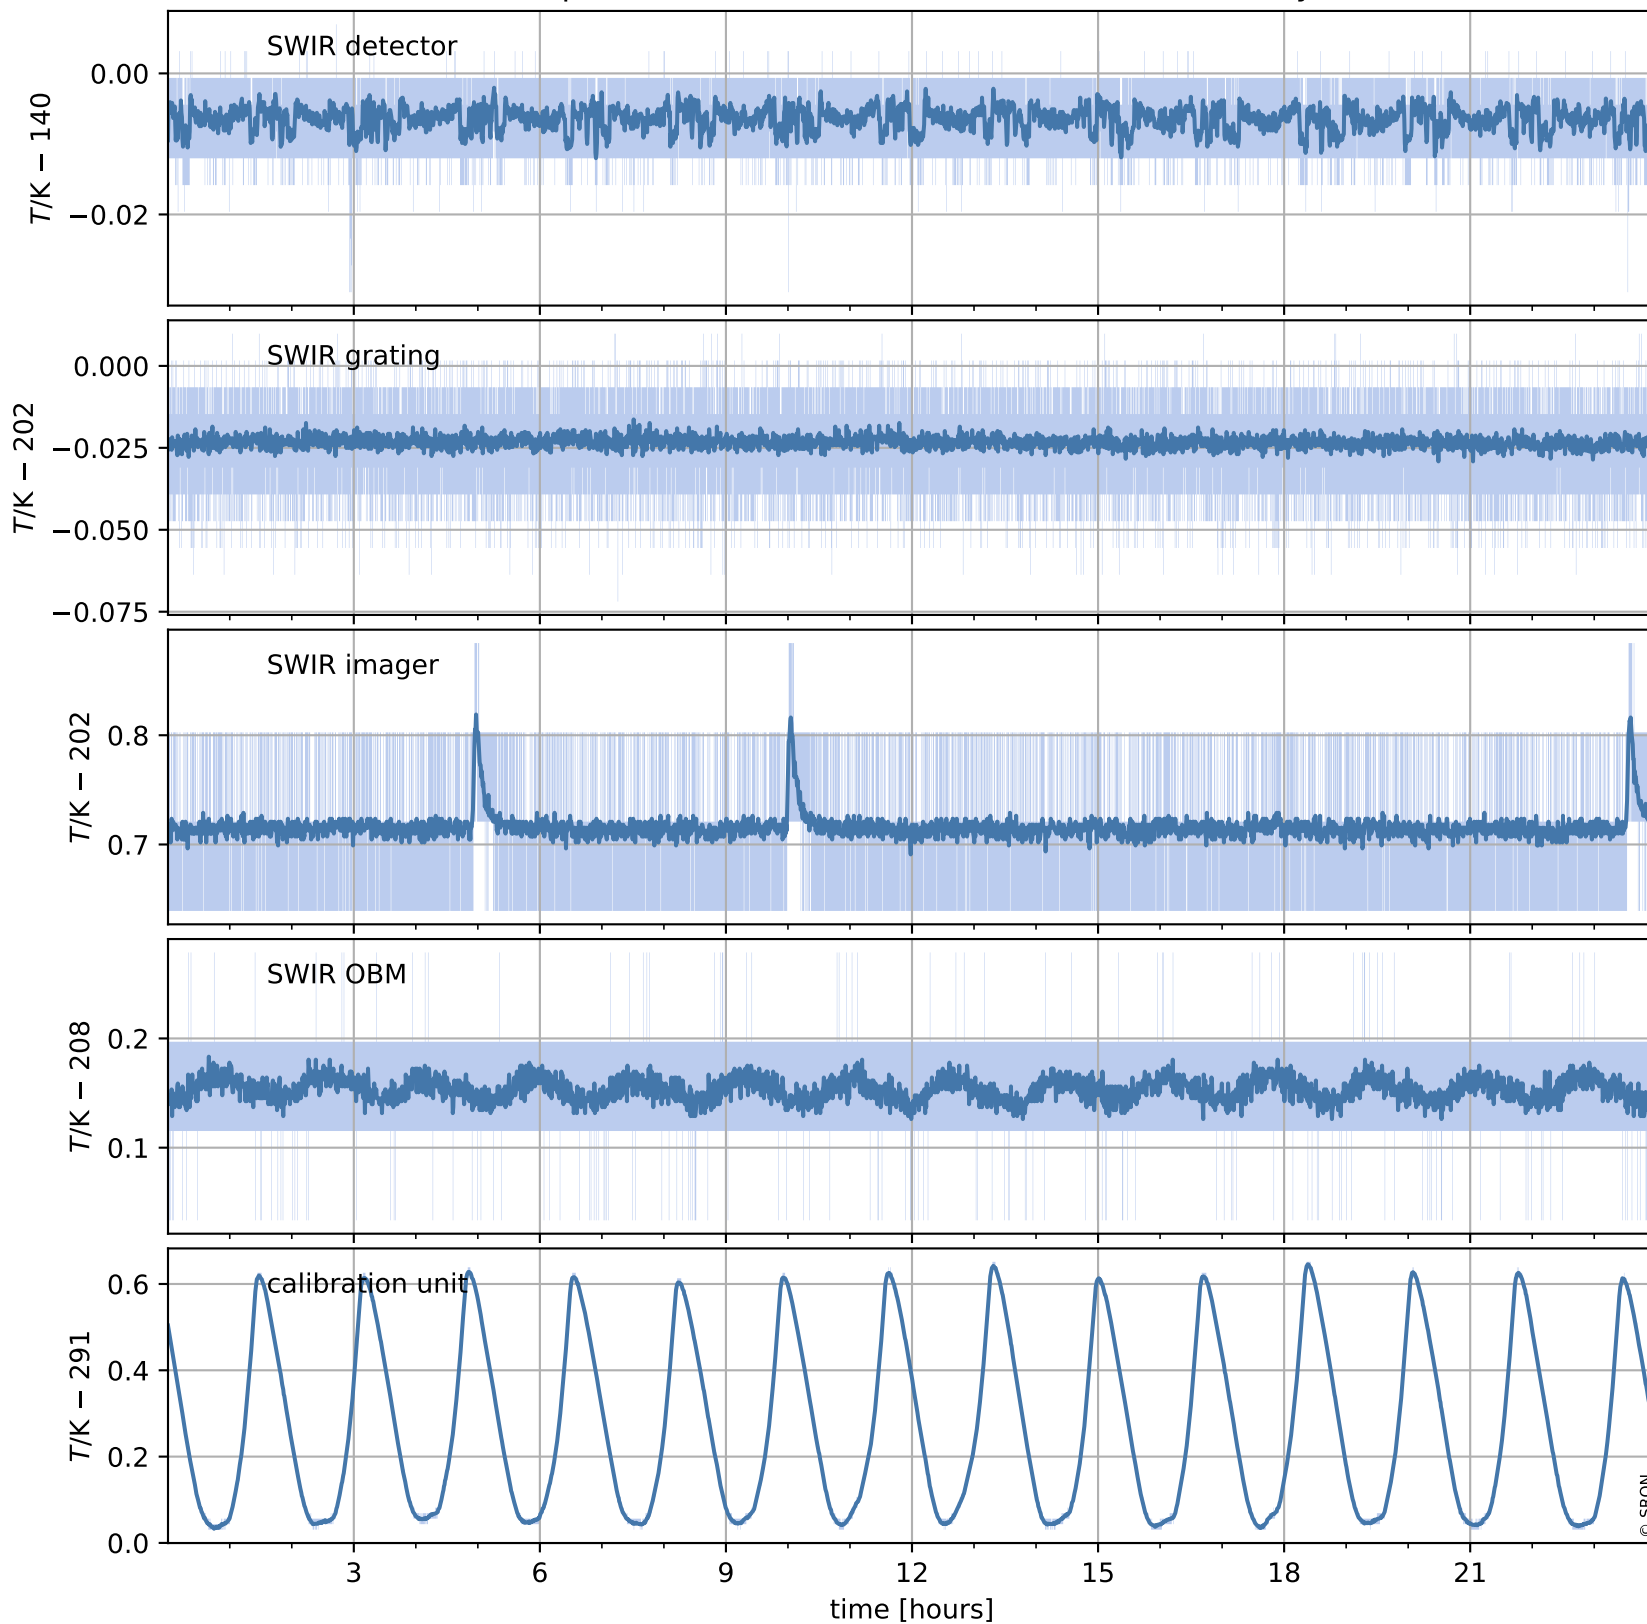

Tropomi SWIR housekeeping data

orbits : [13048, 13061]
coverage : 2020-04-20 / 2020-04-21
created : 2023-08-21T08:57:44

Temperature of sensors relevant for SWIR (one day)

Tropomi SWIR housekeeping data

orbits : [12577, 13061]
coverage : 2020-03-17 / 2020-04-21
created : 2023-08-21T08:57:45

Temperature of sensors relevant for SWIR (last month)

Tropomi SWIR housekeeping data

orbits : [13048, 13061]
coverage : 2020-04-20 / 2020-04-21
created : 2023-08-21T08:57:45

Current and duty cycle of 3 heaters relevant for SWIR (one day)

Tropomi SWIR housekeeping data

orbits : [12577, 13061]
coverage : 2020-03-17 / 2020-04-21
created : 2023-08-21T08:57:46

Current and duty cycle of 3 heaters relevant for SWIR (last month)

Tropomi SWIR housekeeping data