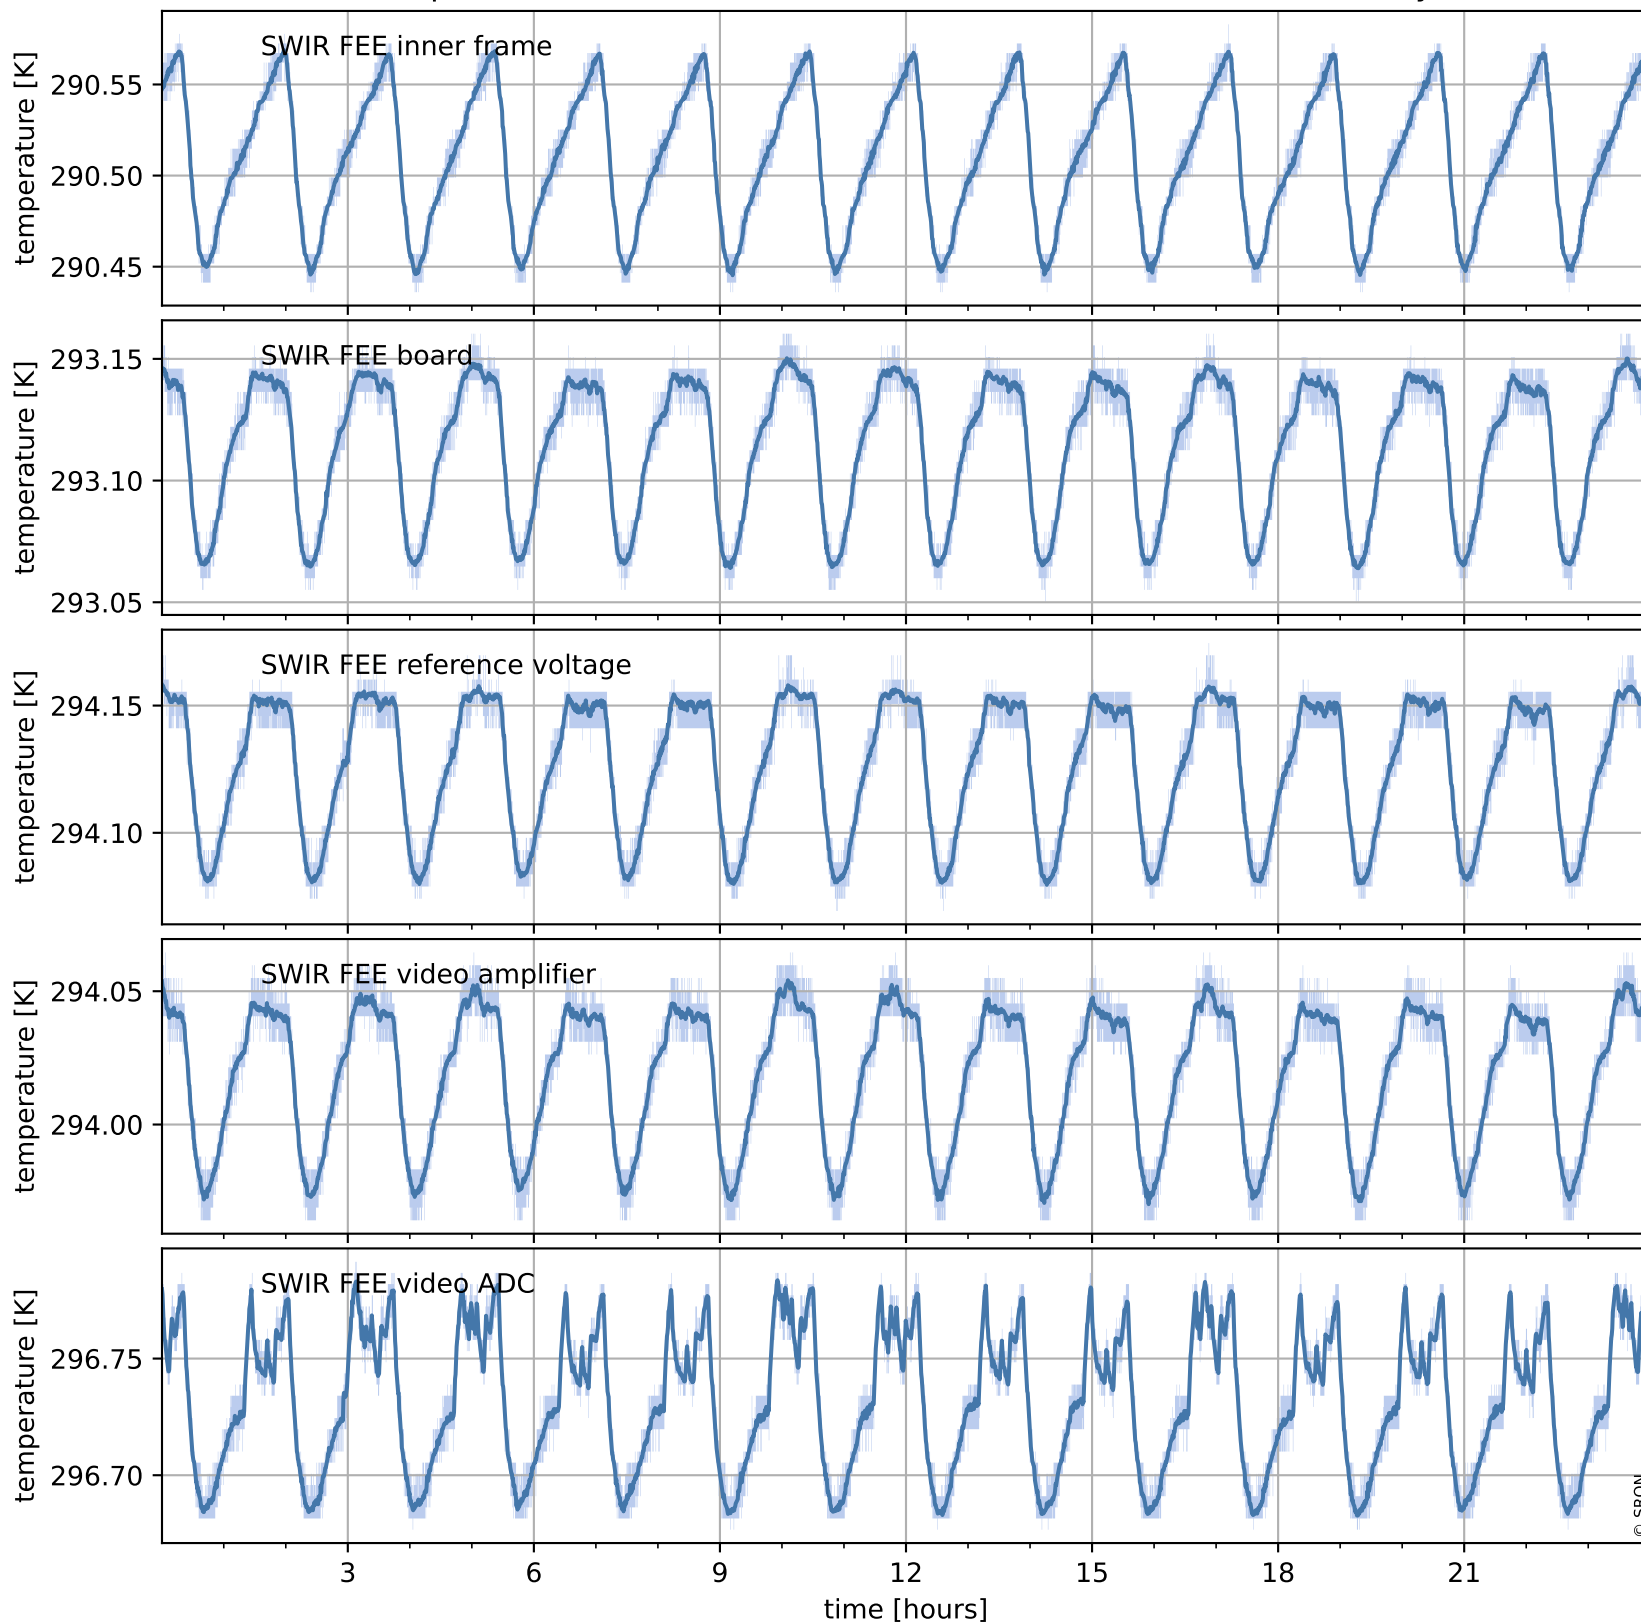

Tropomi SWIR housekeeping data

orbits : [13048, 13061]
coverage : 2020-04-20 / 2020-04-21
created : 2023-08-21T08:57:44

Temperature of sensors relevant for SWIR (one day)

Tropomi SWIR housekeeping data

orbits : [12577, 13061]
coverage : 2020-03-17 / 2020-04-21
created : 2023-08-21T08:57:45

Temperature of sensors relevant for SWIR (last month)

Tropomi SWIR housekeeping data

orbits : [13048, 13061]
coverage : 2020-04-20 / 2020-04-21
created : 2023-08-21T08:57:45

Current and duty cycle of 3 heaters relevant for SWIR (one day)

Tropomi SWIR housekeeping data

orbits : [12577, 13061]
coverage : 2020-03-17 / 2020-04-21
created : 2023-08-21T08:57:46

Current and duty cycle of 3 heaters relevant for SWIR (last month)

Tropomi SWIR housekeeping data

orbits : [13048, 13061]
coverage : 2020-04-20 / 2020-04-21
created : 2023-08-21T08:57:46

Temperature of sensors at the SWIR front-end electronics (one day)

Tropomi SWIR housekeeping data

orbits : [12577, 13061]
coverage : 2020-03-17 / 2020-04-21
created : 2023-08-21T08:57:46