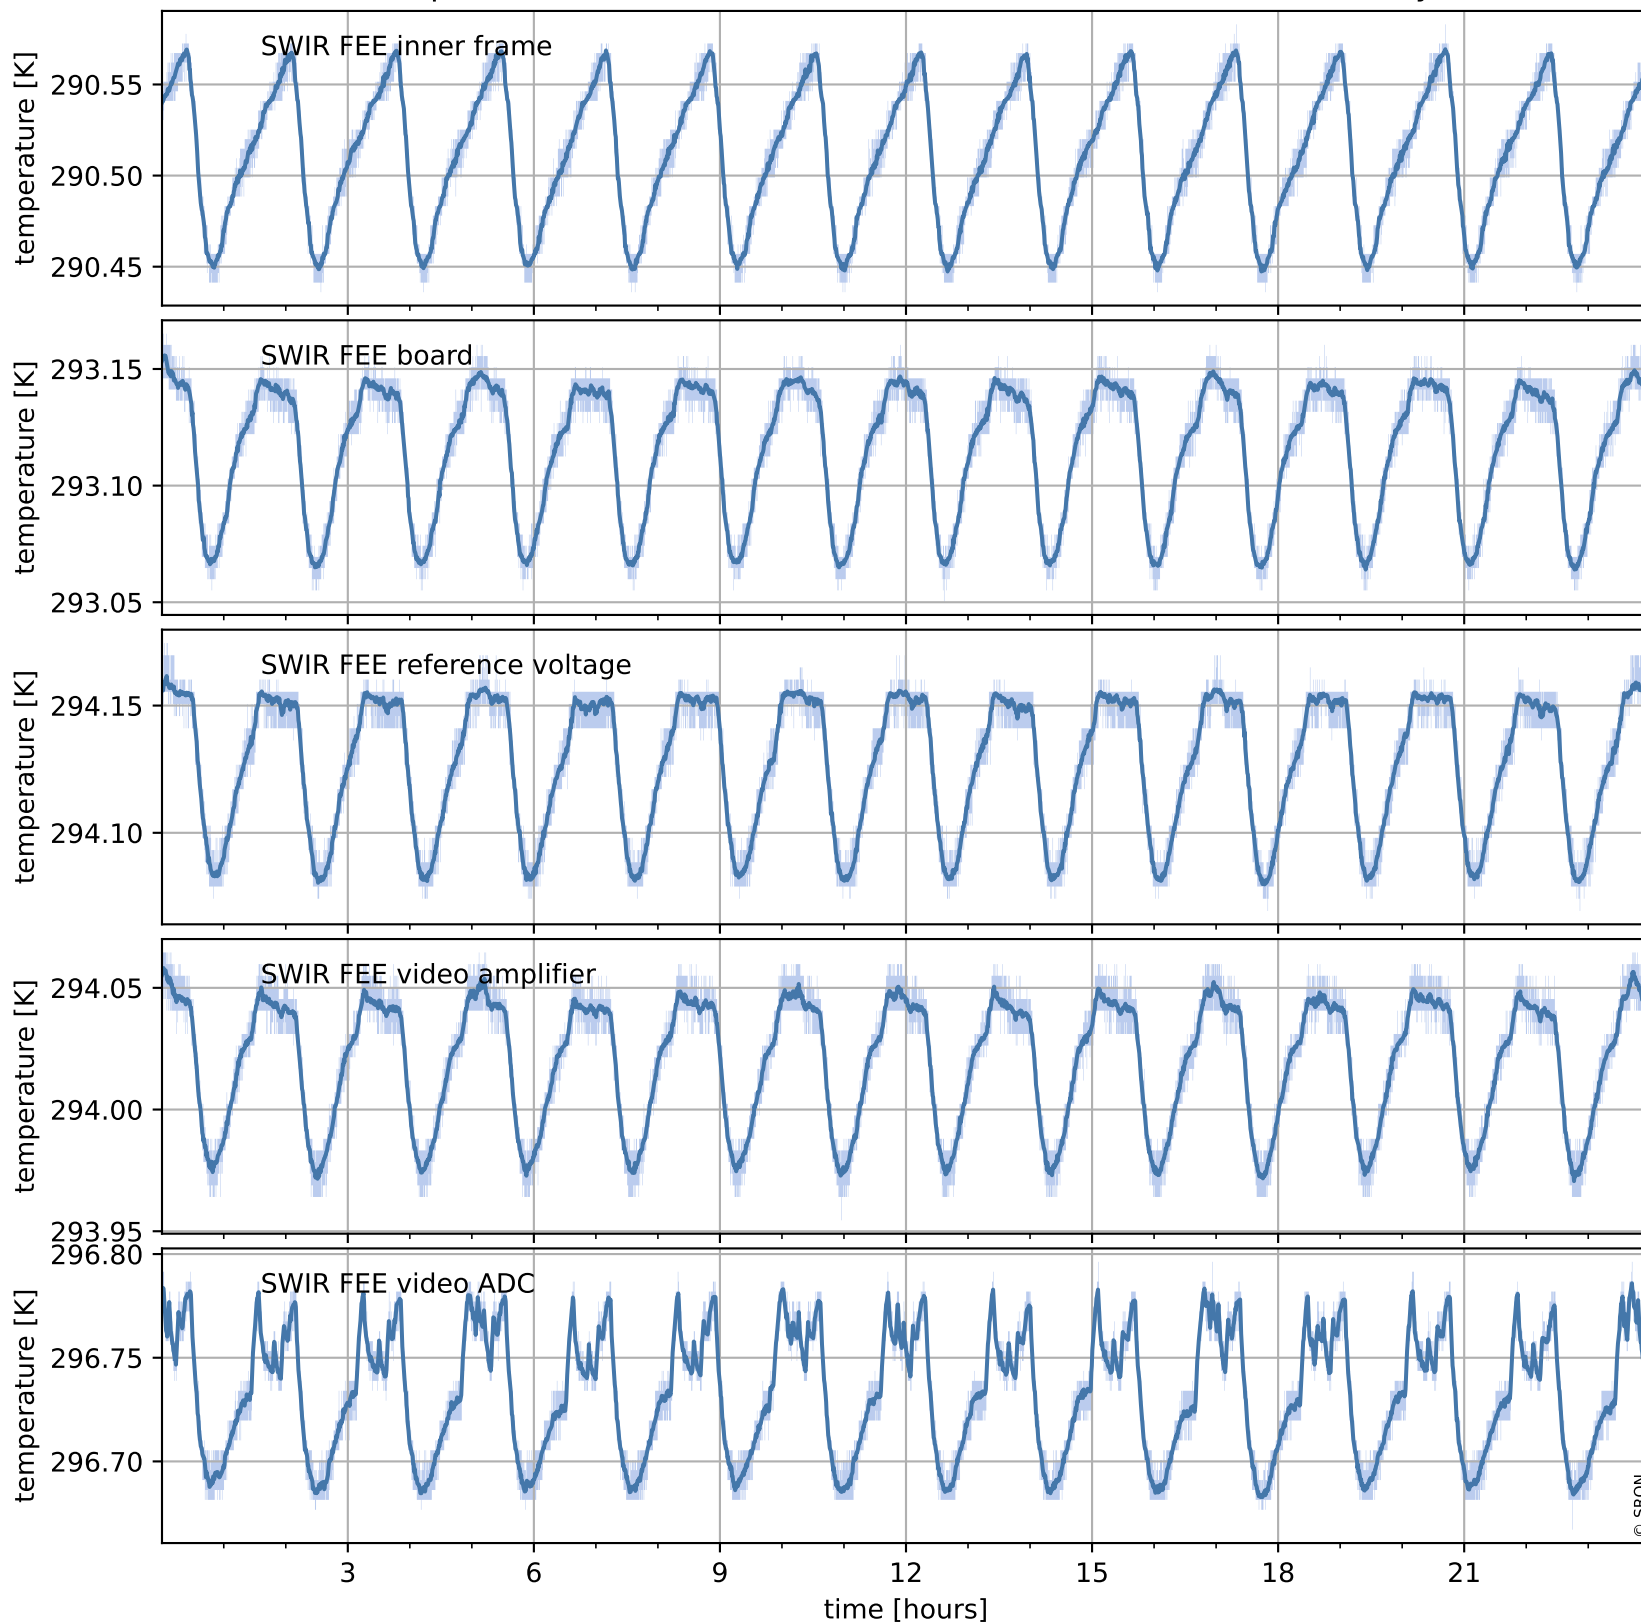

Tropomi SWIR housekeeping data

orbits : [13118, 13132]
coverage : 2020-04-25 / 2020-04-26
created : 2023-08-21T08:57:56

Temperature of sensors relevant for SWIR (one day)

Tropomi SWIR housekeeping data

orbits : [12648, 13132]
coverage : 2020-03-22 / 2020-04-26
created : 2023-08-21T08:57:56

Temperature of sensors relevant for SWIR (last month)

Tropomi SWIR housekeeping data

orbits : [13118, 13132]
coverage : 2020-04-25 / 2020-04-26
created : 2023-08-21T08:57:57

Current and duty cycle of 3 heaters relevant for SWIR (one day)

Tropomi SWIR housekeeping data

orbits : [12648, 13132]
coverage : 2020-03-22 / 2020-04-26
created : 2023-08-21T08:57:57

Current and duty cycle of 3 heaters relevant for SWIR (last month)

Tropomi SWIR housekeeping data

orbits : [13118, 13132]
coverage : 2020-04-25 / 2020-04-26
created : 2023-08-21T08:57:57

Temperature of sensors at the SWIR front-end electronics (one day)

Tropomi SWIR housekeeping data

orbits : [12648, 13132]
coverage : 2020-03-22 / 2020-04-26
created : 2023-08-21T08:57:58