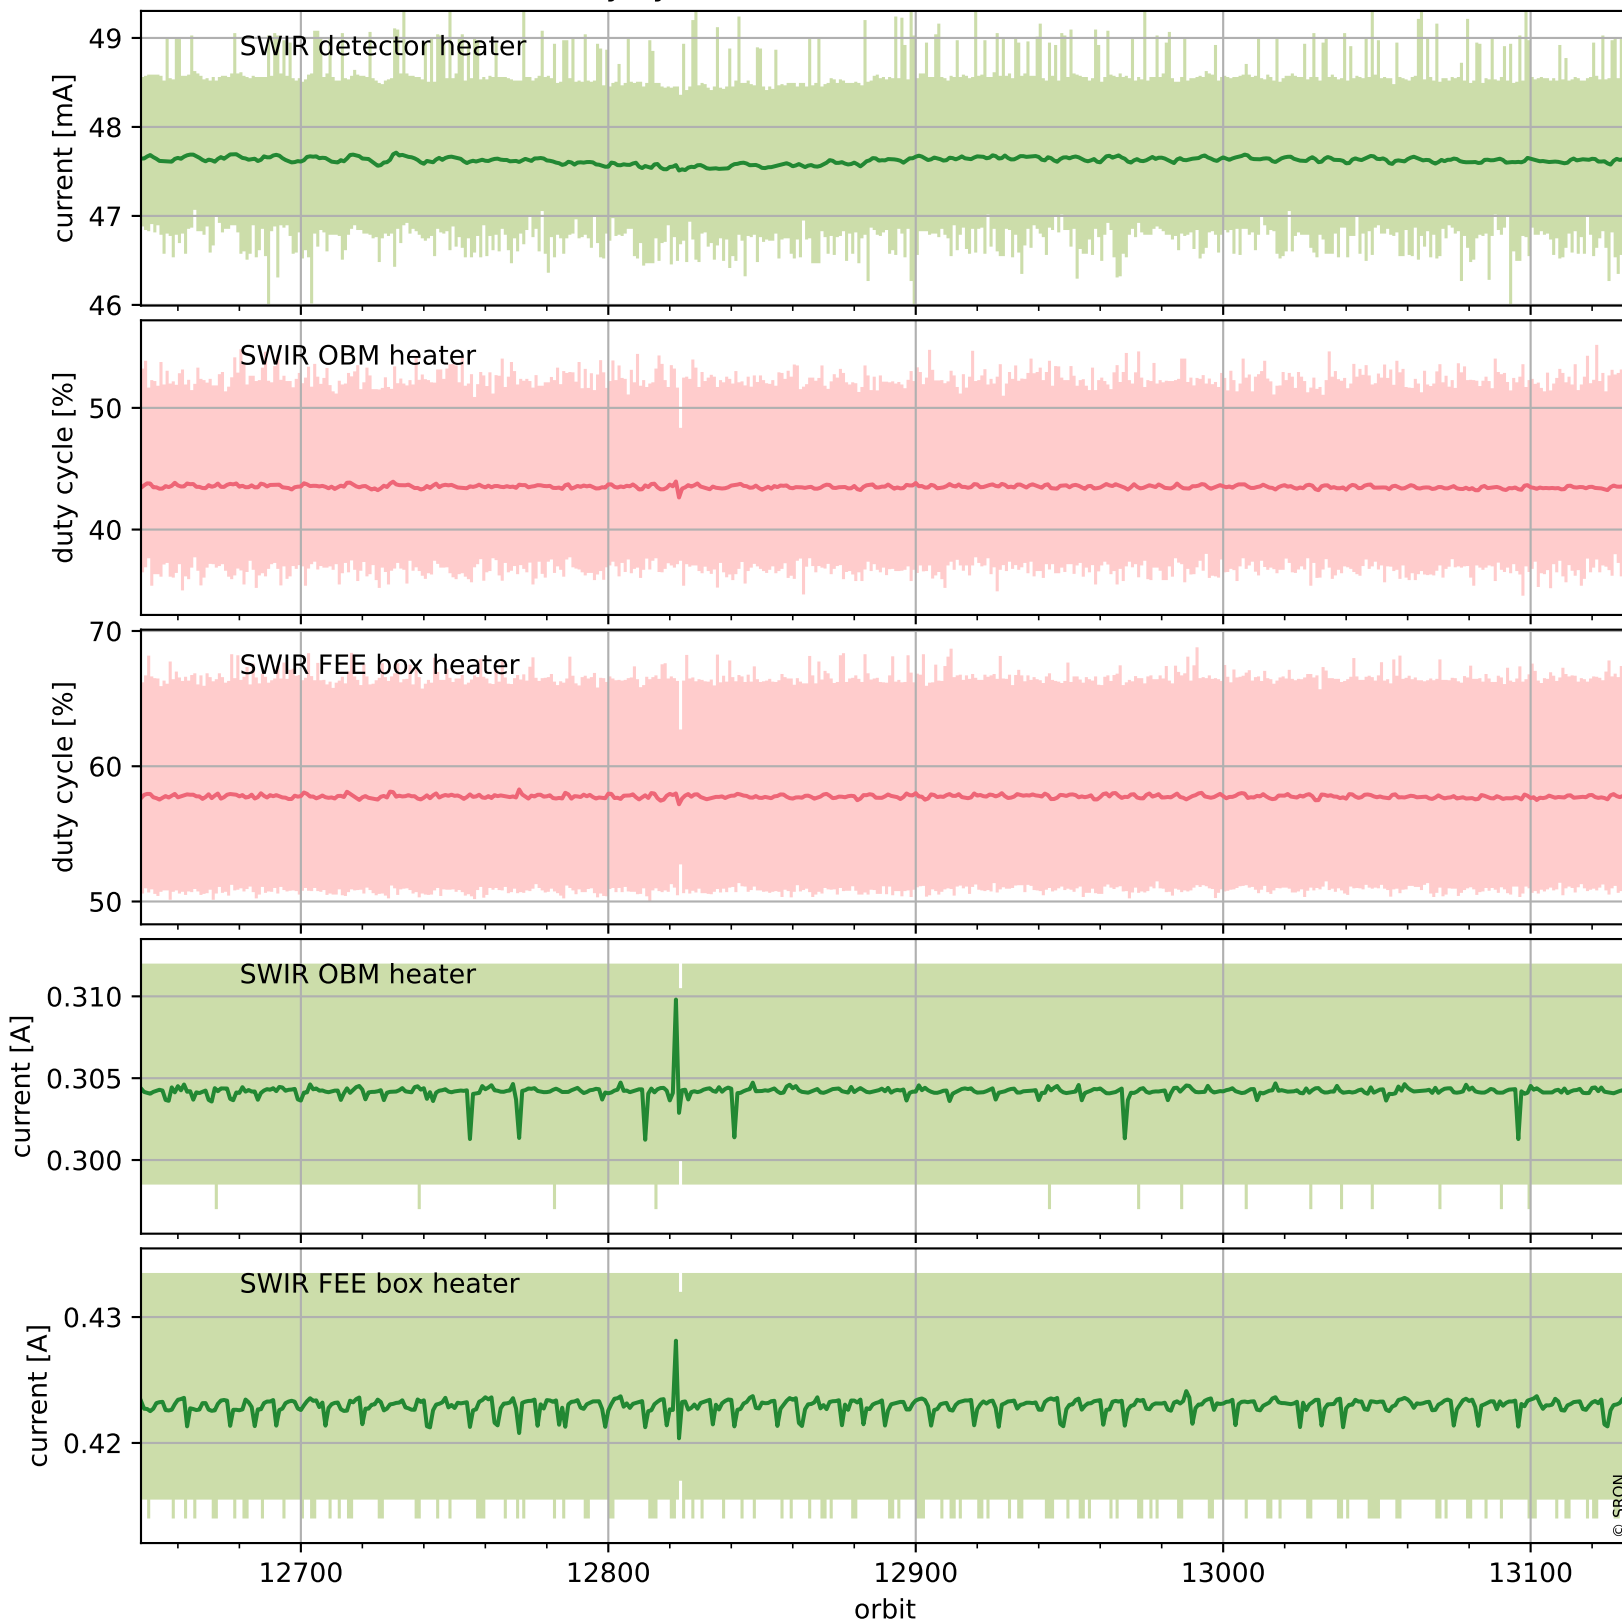

Tropomi SWIR housekeeping data

orbits : [13118, 13132]
coverage : 2020-04-25 / 2020-04-26
created : 2023-08-21T08:57:56

Temperature of sensors relevant for SWIR (one day)

Tropomi SWIR housekeeping data

orbits : [12648, 13132]
coverage : 2020-03-22 / 2020-04-26
created : 2023-08-21T08:57:56

Temperature of sensors relevant for SWIR (last month)

Tropomi SWIR housekeeping data

orbits : [13118, 13132]
coverage : 2020-04-25 / 2020-04-26
created : 2023-08-21T08:57:57

Current and duty cycle of 3 heaters relevant for SWIR (one day)

Tropomi SWIR housekeeping data

orbits : [12648, 13132]
coverage : 2020-03-22 / 2020-04-26
created : 2023-08-21T08:57:57

Current and duty cycle of 3 heaters relevant for SWIR (last month)

Tropomi SWIR housekeeping data

orbits : [13118, 13132]
coverage : 2020-04-25 / 2020-04-26
created : 2023-08-21T08:57:57

Temperature of sensors at the SWIR front-end electronics (one day)

Tropomi SWIR housekeeping data

orbits : [12648, 13132]
coverage : 2020-03-22 / 2020-04-26
created : 2023-08-21T08:57:58