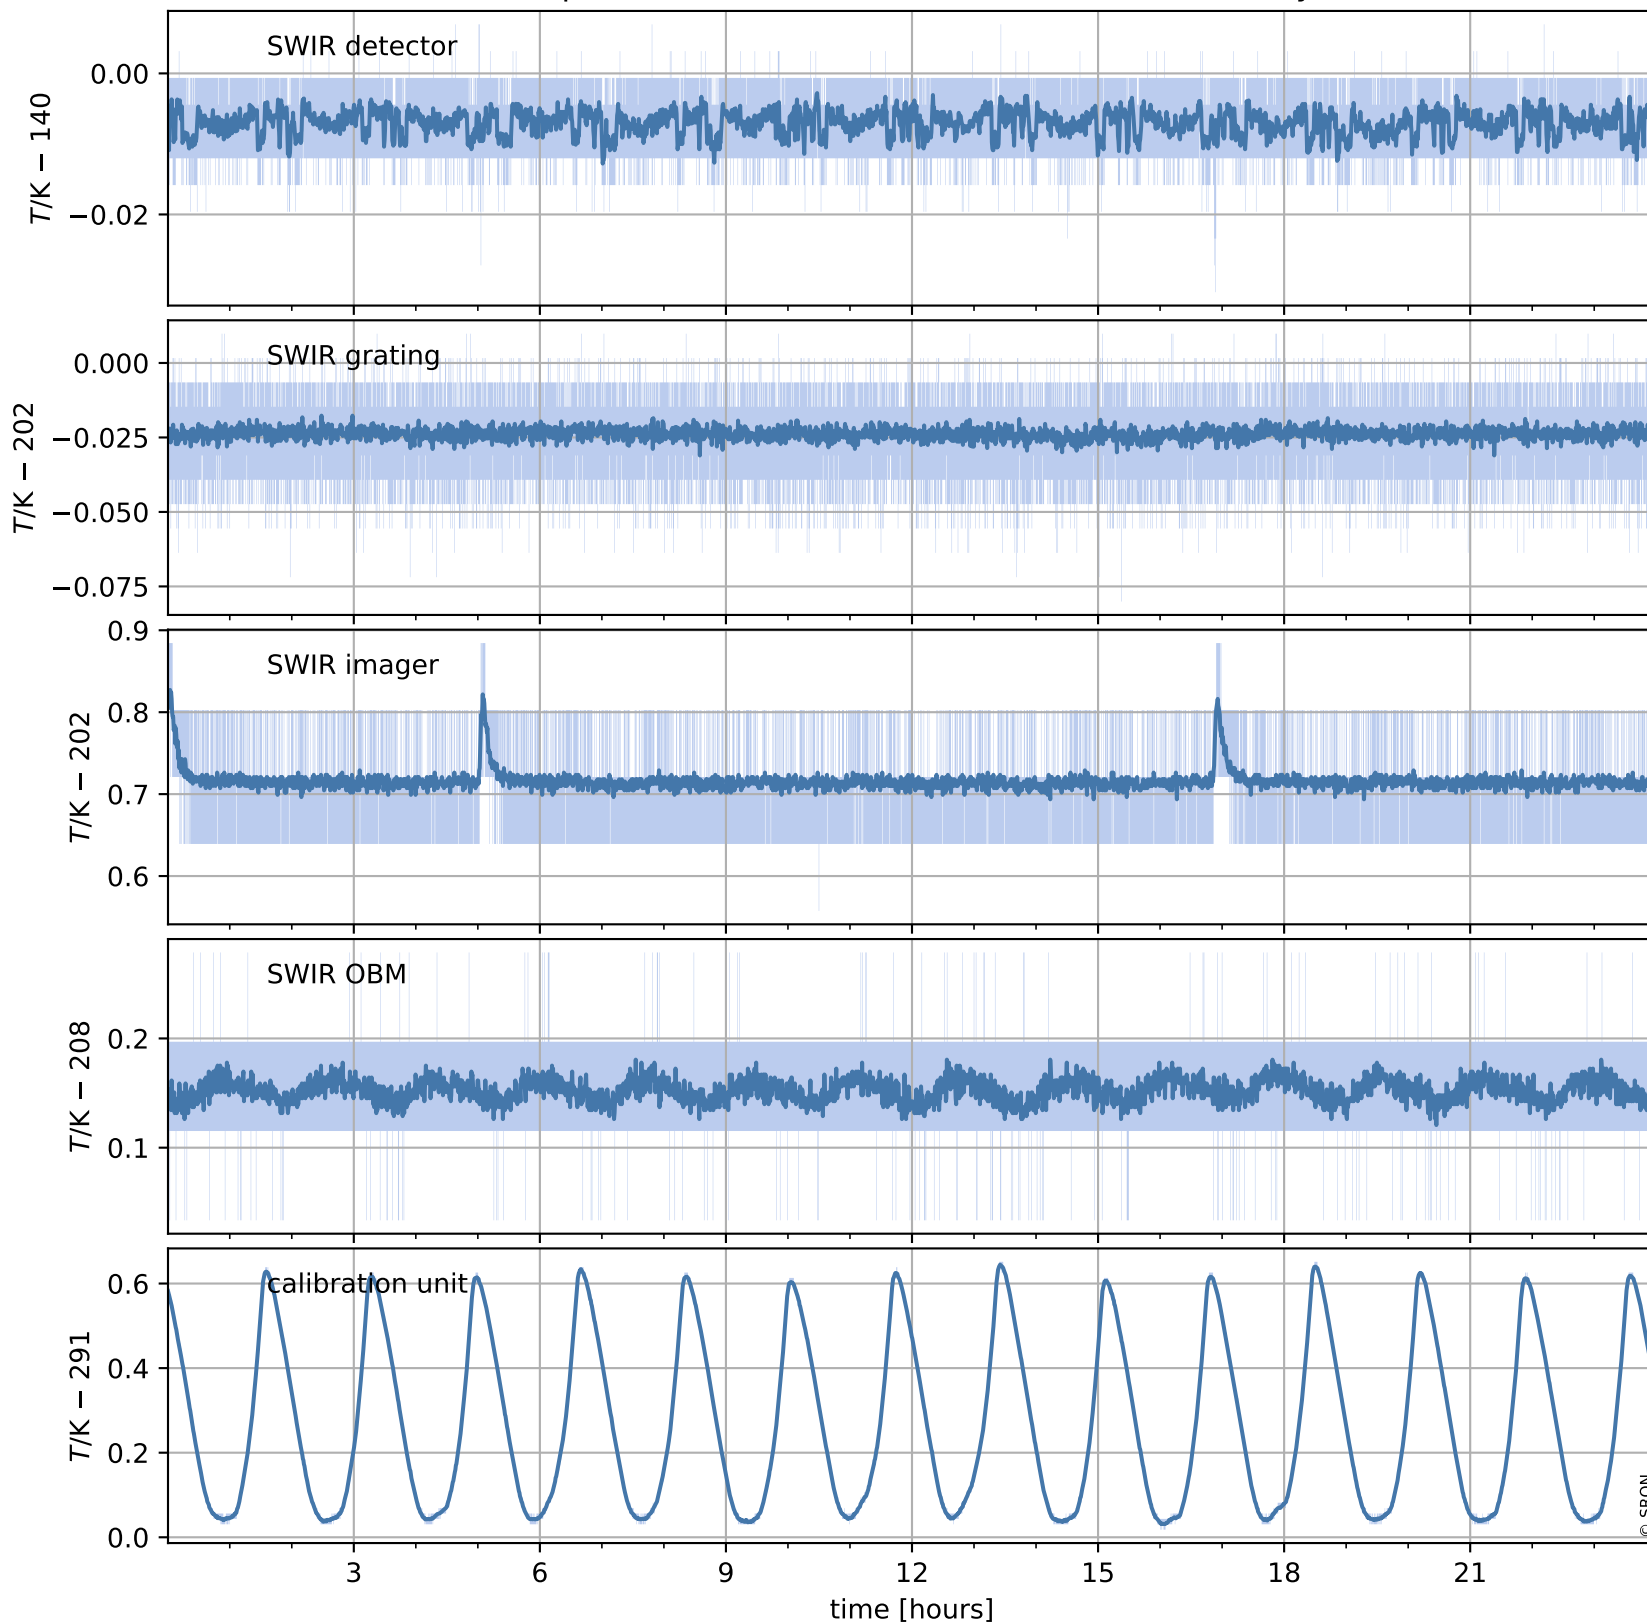

Tropomi SWIR housekeeping data

orbits : [13118, 13132]
coverage : 2020-04-25 / 2020-04-26
created : 2023-08-21T08:57:56

Temperature of sensors relevant for SWIR (one day)

Tropomi SWIR housekeeping data

orbits : [12648, 13132]
coverage : 2020-03-22 / 2020-04-26
created : 2023-08-21T08:57:56

Temperature of sensors relevant for SWIR (last month)

Tropomi SWIR housekeeping data

orbits : [13118, 13132]
coverage : 2020-04-25 / 2020-04-26
created : 2023-08-21T08:57:57

Current and duty cycle of 3 heaters relevant for SWIR (one day)

Tropomi SWIR housekeeping data

orbits : [12648, 13132]
coverage : 2020-03-22 / 2020-04-26
created : 2023-08-21T08:57:57

Current and duty cycle of 3 heaters relevant for SWIR (last month)

Tropomi SWIR housekeeping data