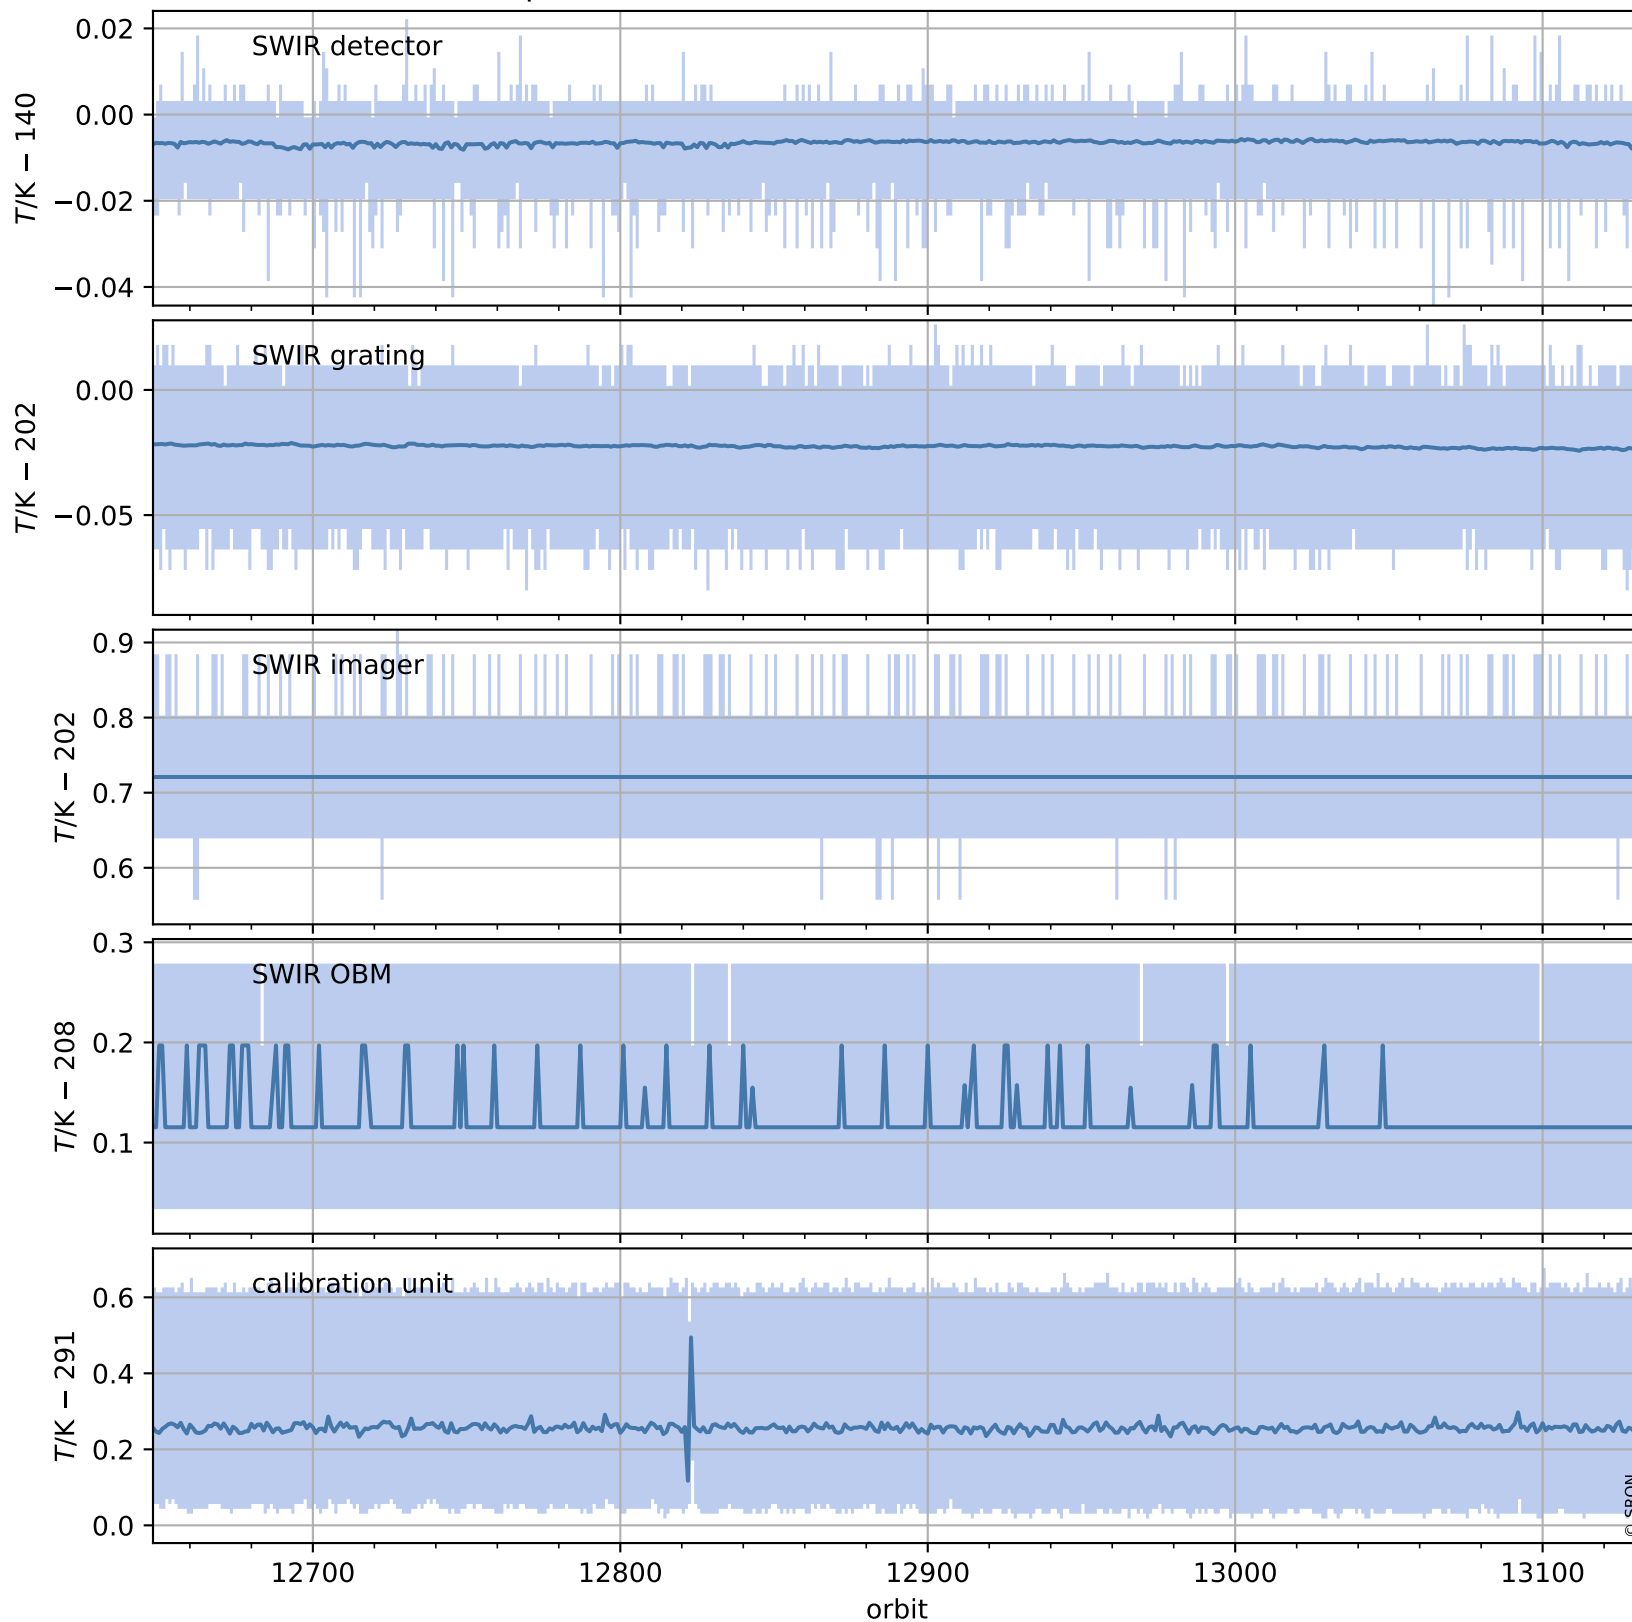

Tropomi SWIR housekeeping data

orbits : [13118, 13132]
coverage : 2020-04-25 / 2020-04-26
created : 2023-08-21T08:57:56

Temperature of sensors relevant for SWIR (one day)

Tropomi SWIR housekeeping data

orbits : [12648, 13132]
coverage : 2020-03-22 / 2020-04-26
created : 2023-08-21T08:57:56

Temperature of sensors relevant for SWIR (last month)

Tropomi SWIR housekeeping data

orbits : [13118, 13132]
coverage : 2020-04-25 / 2020-04-26
created : 2023-08-21T08:57:57

Current and duty cycle of 3 heaters relevant for SWIR (one day)

Tropomi SWIR housekeeping data

orbits : [12648, 13132]
coverage : 2020-03-22 / 2020-04-26
created : 2023-08-21T08:57:57

Current and duty cycle of 3 heaters relevant for SWIR (last month)

Tropomi SWIR housekeeping data

orbits : [13118, 13132]
coverage : 2020-04-25 / 2020-04-26
created : 2023-08-21T08:57:57

Temperature of sensors at the SWIR front-end electronics (one day)

Tropomi SWIR housekeeping data

orbits : [12648, 13132]
coverage : 2020-03-22 / 2020-04-26
created : 2023-08-21T08:57:58