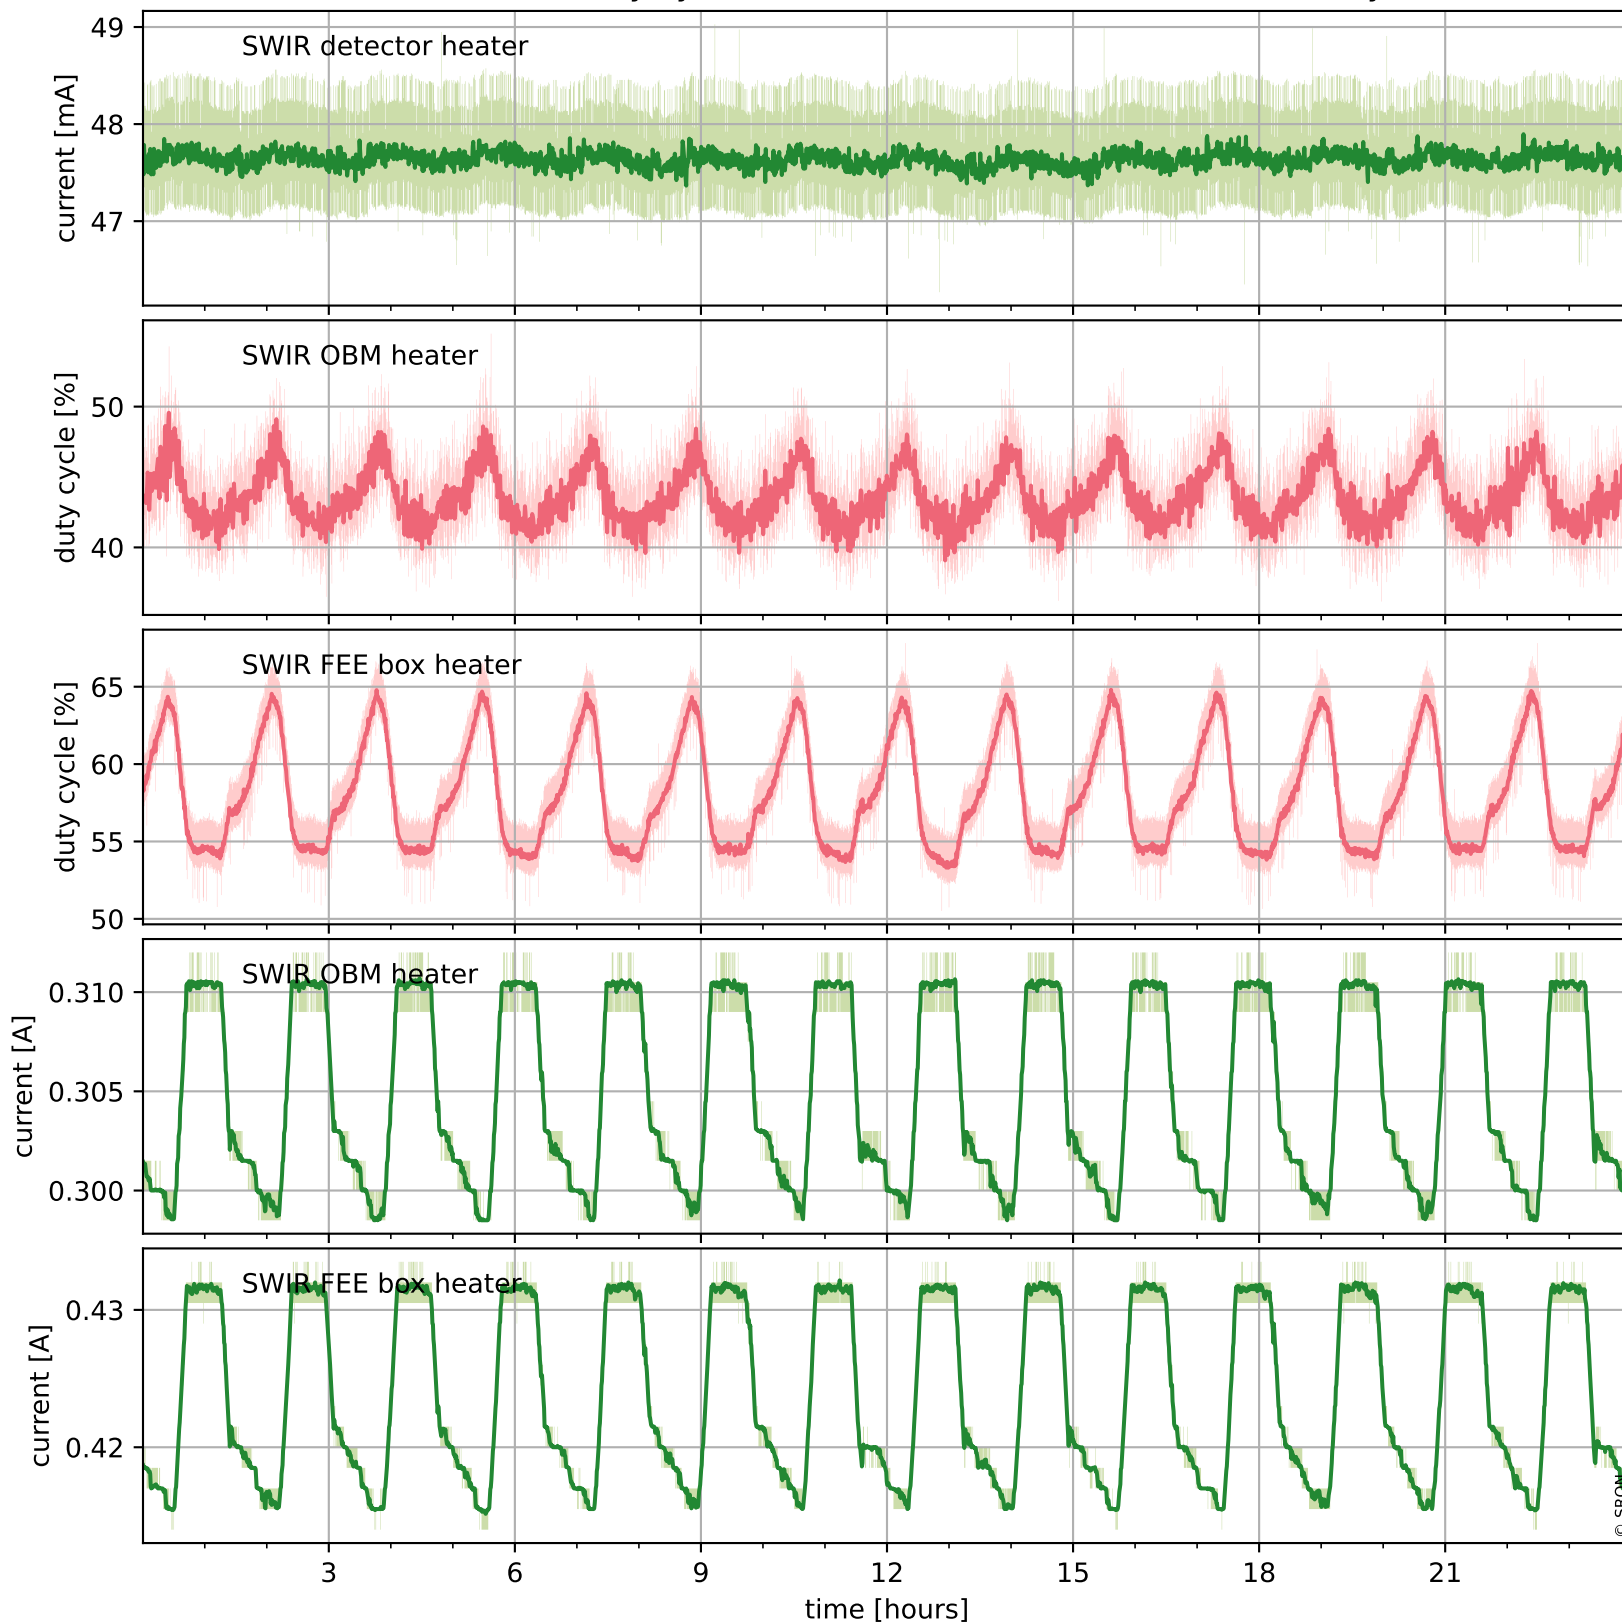

Tropomi SWIR housekeeping data

orbits : [13118, 13132]
coverage : 2020-04-25 / 2020-04-26
created : 2023-08-21T08:57:56

Temperature of sensors relevant for SWIR (one day)

Tropomi SWIR housekeeping data

orbits : [12648, 13132]
coverage : 2020-03-22 / 2020-04-26
created : 2023-08-21T08:57:56

Temperature of sensors relevant for SWIR (last month)

Tropomi SWIR housekeeping data

orbits : [13118, 13132]
coverage : 2020-04-25 / 2020-04-26
created : 2023-08-21T08:57:57

Current and duty cycle of 3 heaters relevant for SWIR (one day)

Tropomi SWIR housekeeping data

orbits : [12648, 13132]
coverage : 2020-03-22 / 2020-04-26
created : 2023-08-21T08:57:57

Current and duty cycle of 3 heaters relevant for SWIR (last month)

Tropomi SWIR housekeeping data