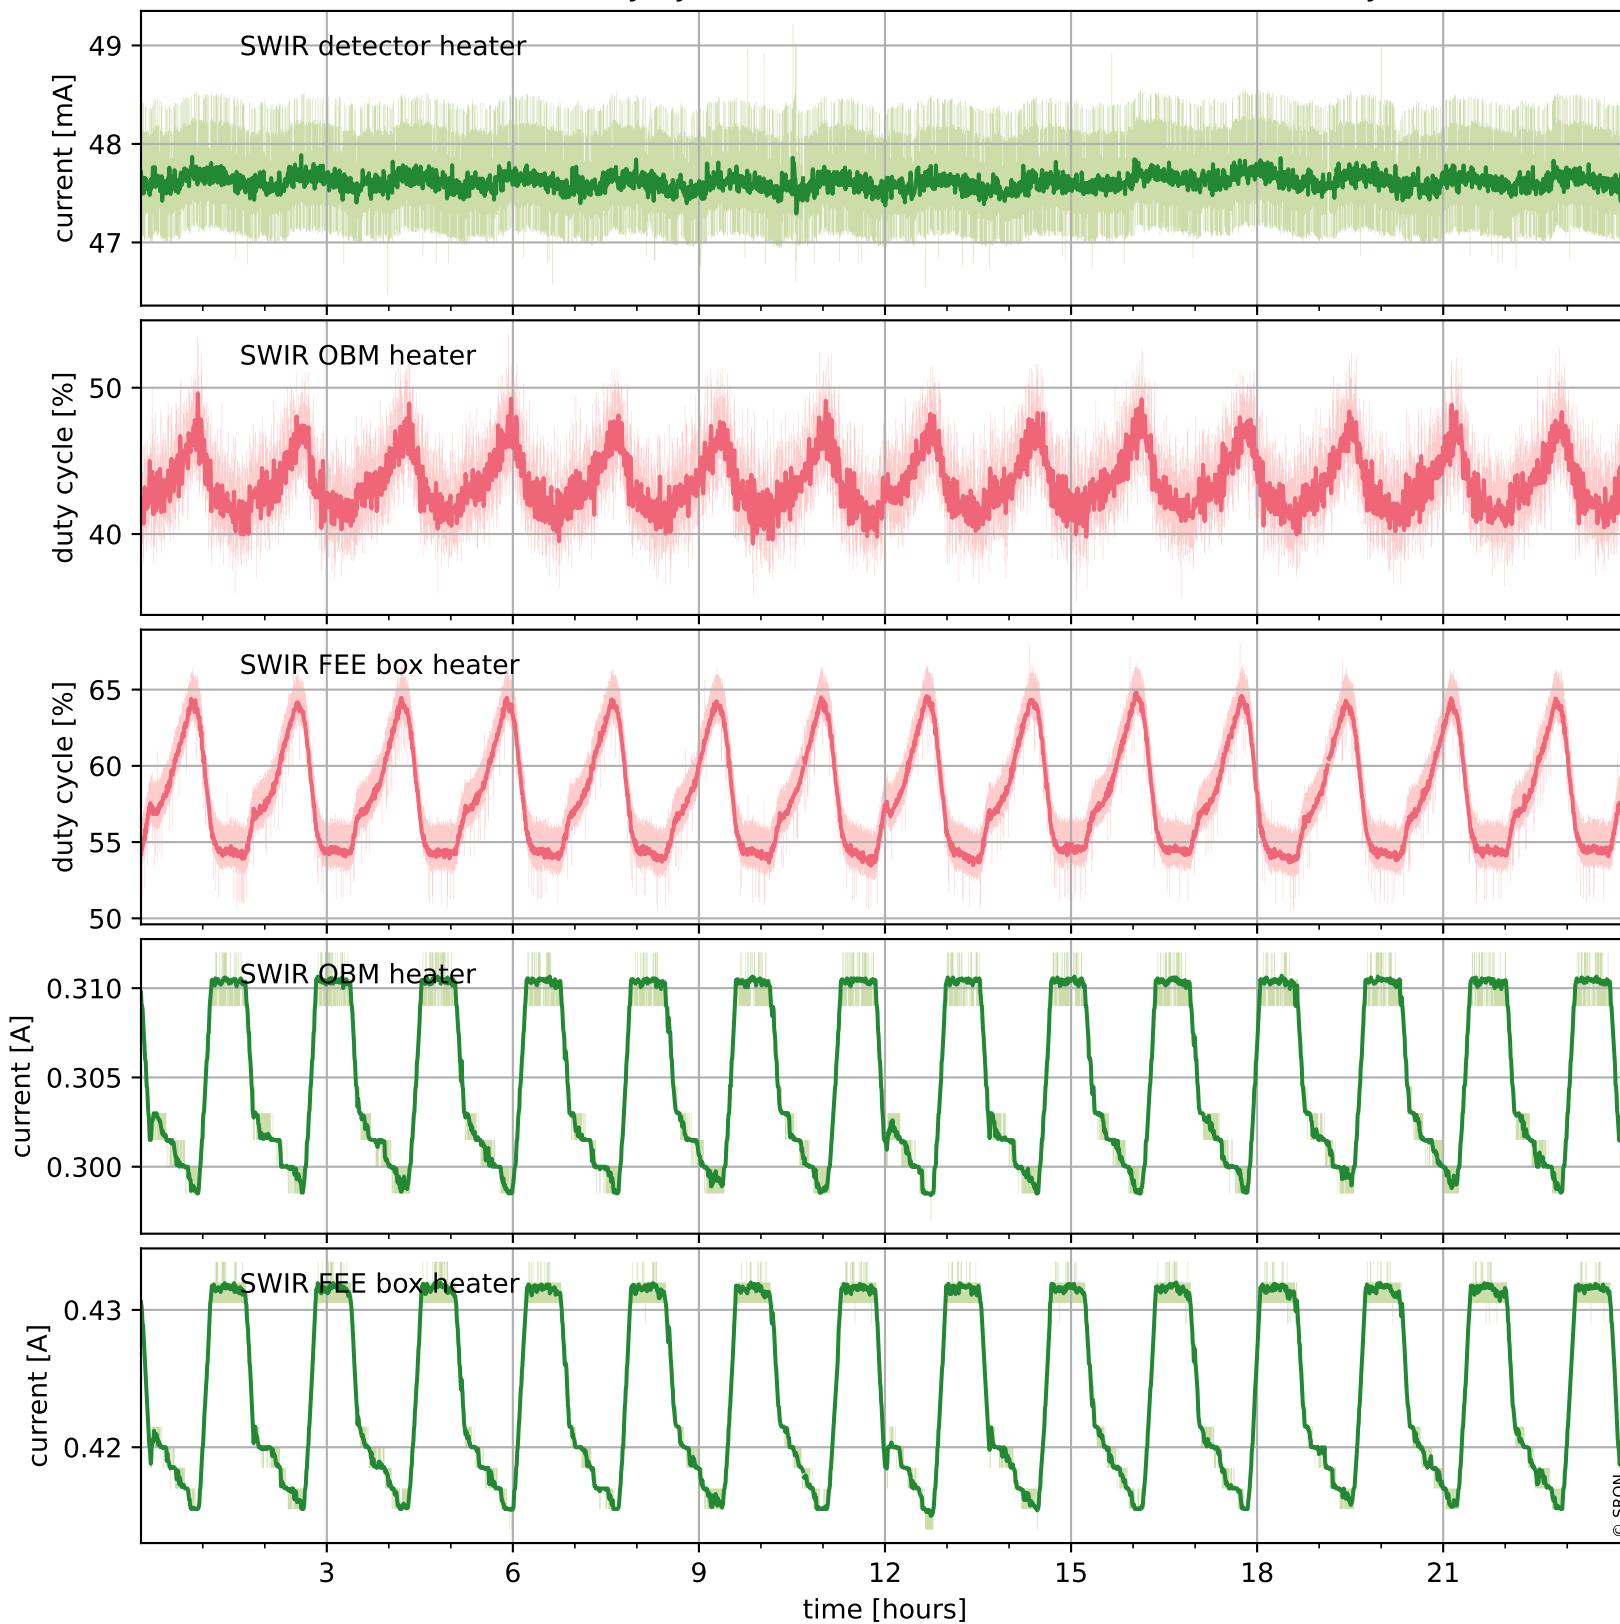

Tropomi SWIR housekeeping data

orbits : [13175, 13188]
coverage : 2020-04-29 / 2020-04-30
created : 2023-08-21T08:58:05

Temperature of sensors relevant for SWIR (one day)

Tropomi SWIR housekeeping data

orbits : [12704, 13188]
coverage : 2020-03-26 / 2020-04-30
created : 2023-08-21T08:58:05

Temperature of sensors relevant for SWIR (last month)

Tropomi SWIR housekeeping data

orbits : [13175, 13188]
coverage : 2020-04-29 / 2020-04-30
created : 2023-08-21T08:58:06

Current and duty cycle of 3 heaters relevant for SWIR (one day)

Tropomi SWIR housekeeping data

orbits : [12704, 13188]
coverage : 2020-03-26 / 2020-04-30
created : 2023-08-21T08:58:06

Current and duty cycle of 3 heaters relevant for SWIR (last month)

Tropomi SWIR housekeeping data