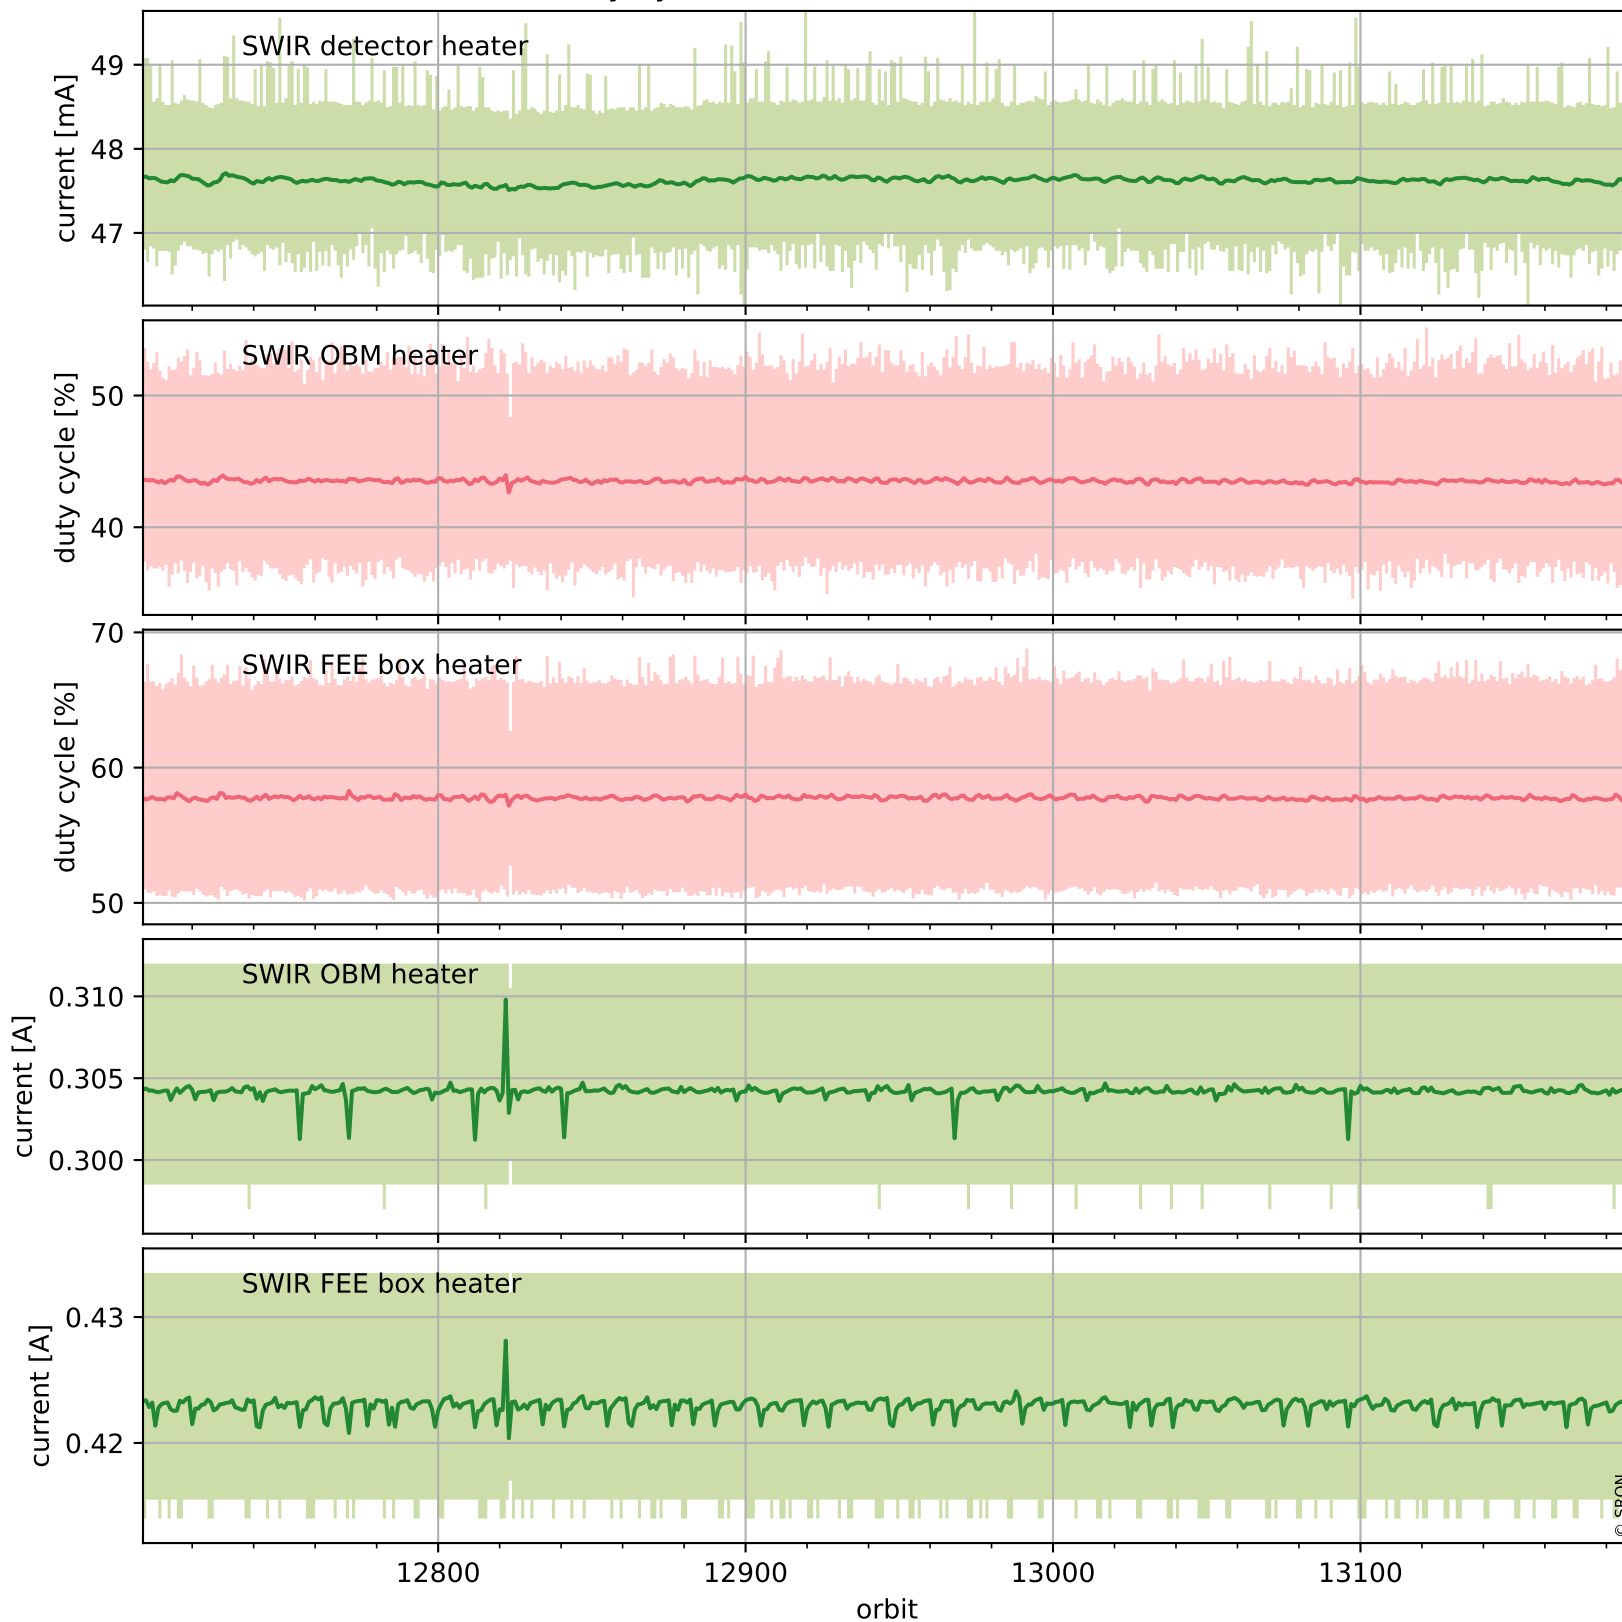

Tropomi SWIR housekeeping data

orbits : [13175, 13188]
coverage : 2020-04-29 / 2020-04-30
created : 2023-08-21T08:58:05

Temperature of sensors relevant for SWIR (one day)

Tropomi SWIR housekeeping data

orbits : [12704, 13188]
coverage : 2020-03-26 / 2020-04-30
created : 2023-08-21T08:58:05

Temperature of sensors relevant for SWIR (last month)

Tropomi SWIR housekeeping data

orbits : [13175, 13188]
coverage : 2020-04-29 / 2020-04-30
created : 2023-08-21T08:58:06

Current and duty cycle of 3 heaters relevant for SWIR (one day)

Tropomi SWIR housekeeping data

orbits : [12704, 13188]
coverage : 2020-03-26 / 2020-04-30
created : 2023-08-21T08:58:06

Current and duty cycle of 3 heaters relevant for SWIR (last month)

Tropomi SWIR housekeeping data

orbits : [13175, 13188]
coverage : 2020-04-29 / 2020-04-30
created : 2023-08-21T08:58:07

Temperature of sensors at the SWIR front-end electronics (one day)

Tropomi SWIR housekeeping data

orbits : [12704, 13188]
coverage : 2020-03-26 / 2020-04-30
created : 2023-08-21T08:58:07