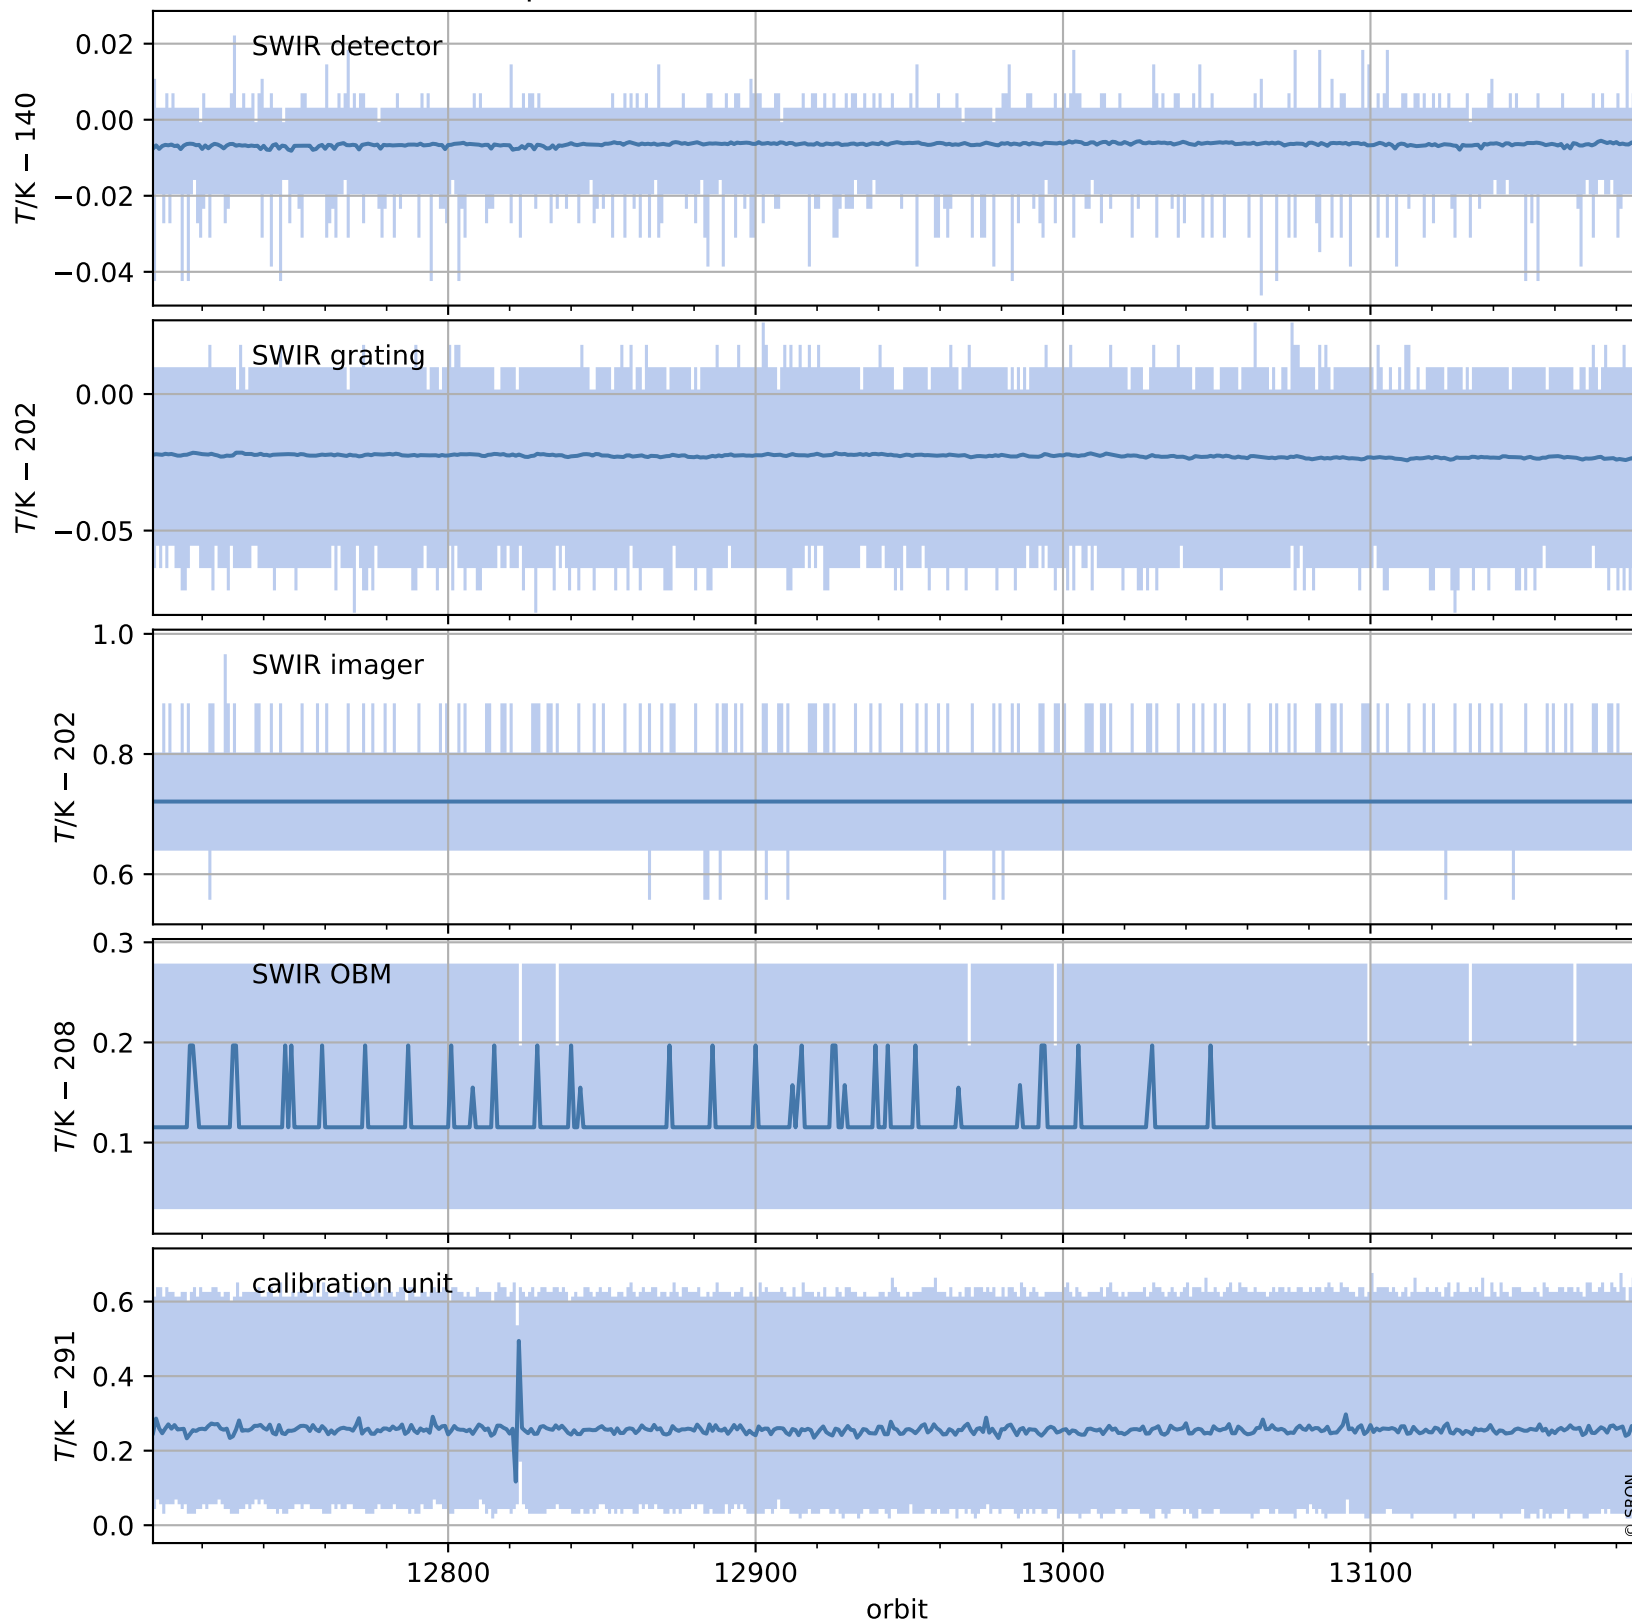

Tropomi SWIR housekeeping data

orbits : [13175, 13188]
coverage : 2020-04-29 / 2020-04-30
created : 2023-08-21T08:58:05

Temperature of sensors relevant for SWIR (one day)

Tropomi SWIR housekeeping data

orbits : [12704, 13188]
coverage : 2020-03-26 / 2020-04-30
created : 2023-08-21T08:58:05

Temperature of sensors relevant for SWIR (last month)

Tropomi SWIR housekeeping data

orbits : [13175, 13188]
coverage : 2020-04-29 / 2020-04-30
created : 2023-08-21T08:58:06

Current and duty cycle of 3 heaters relevant for SWIR (one day)

Tropomi SWIR housekeeping data

orbits : [12704, 13188]
coverage : 2020-03-26 / 2020-04-30
created : 2023-08-21T08:58:06

Current and duty cycle of 3 heaters relevant for SWIR (last month)

Tropomi SWIR housekeeping data

orbits : [13175, 13188]
coverage : 2020-04-29 / 2020-04-30
created : 2023-08-21T08:58:07

Temperature of sensors at the SWIR front-end electronics (one day)

Tropomi SWIR housekeeping data

orbits : [12704, 13188]
coverage : 2020-03-26 / 2020-04-30
created : 2023-08-21T08:58:07