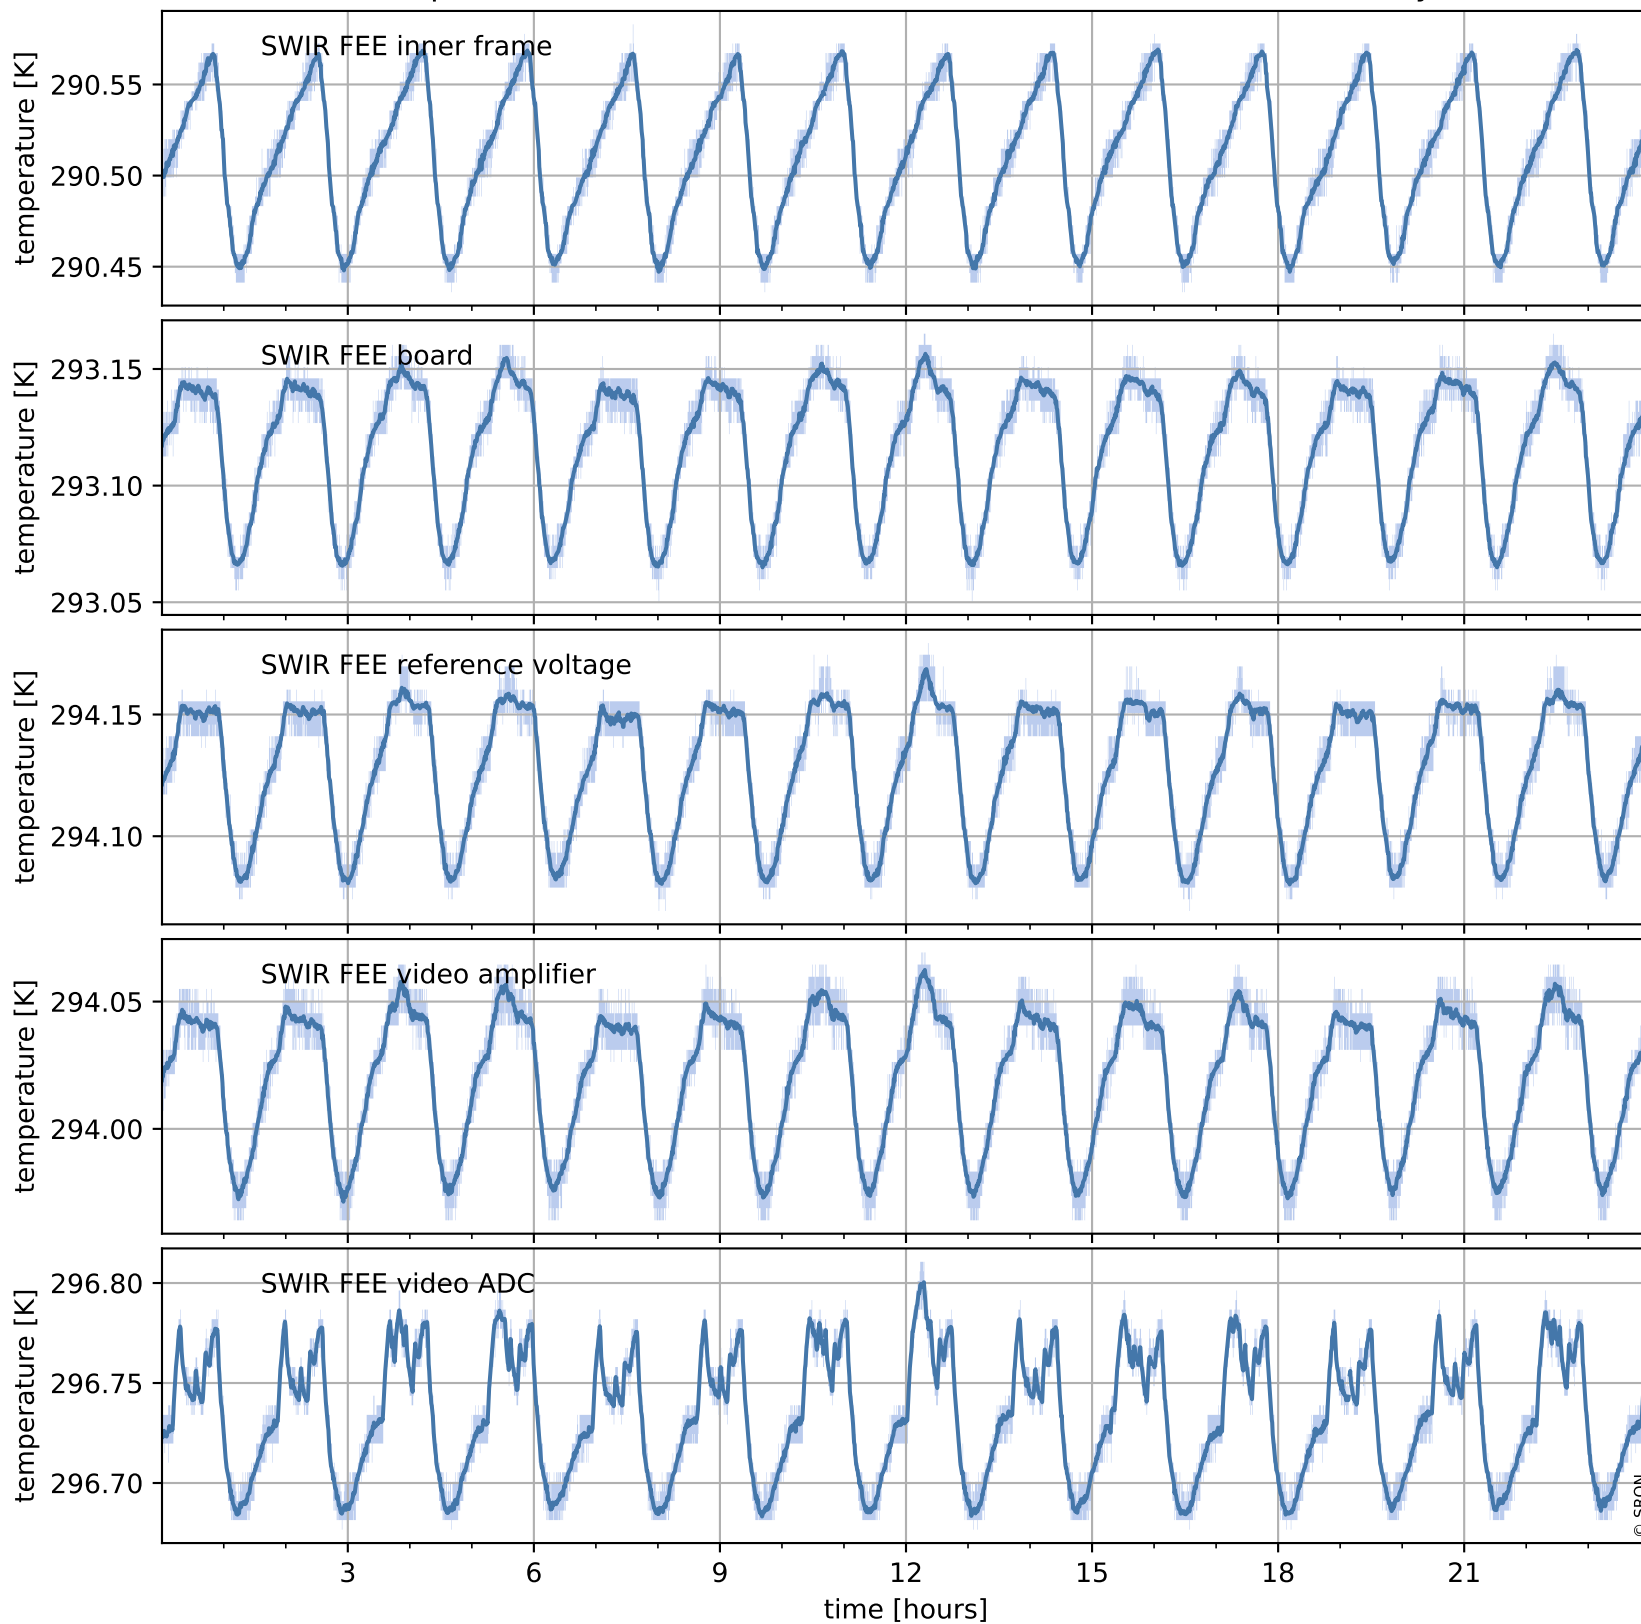

Tropomi SWIR housekeeping data

orbits : [13175, 13188]
coverage : 2020-04-29 / 2020-04-30
created : 2023-08-21T08:58:05

Temperature of sensors relevant for SWIR (one day)

Tropomi SWIR housekeeping data

orbits : [12704, 13188]
coverage : 2020-03-26 / 2020-04-30
created : 2023-08-21T08:58:05

Temperature of sensors relevant for SWIR (last month)

Tropomi SWIR housekeeping data

orbits : [13175, 13188]
coverage : 2020-04-29 / 2020-04-30
created : 2023-08-21T08:58:06

Current and duty cycle of 3 heaters relevant for SWIR (one day)

Tropomi SWIR housekeeping data

orbits : [12704, 13188]
coverage : 2020-03-26 / 2020-04-30
created : 2023-08-21T08:58:06

Current and duty cycle of 3 heaters relevant for SWIR (last month)

Tropomi SWIR housekeeping data

orbits : [13175, 13188]
coverage : 2020-04-29 / 2020-04-30
created : 2023-08-21T08:58:07

Temperature of sensors at the SWIR front-end electronics (one day)

Tropomi SWIR housekeeping data

orbits : [12704, 13188]
coverage : 2020-03-26 / 2020-04-30
created : 2023-08-21T08:58:07