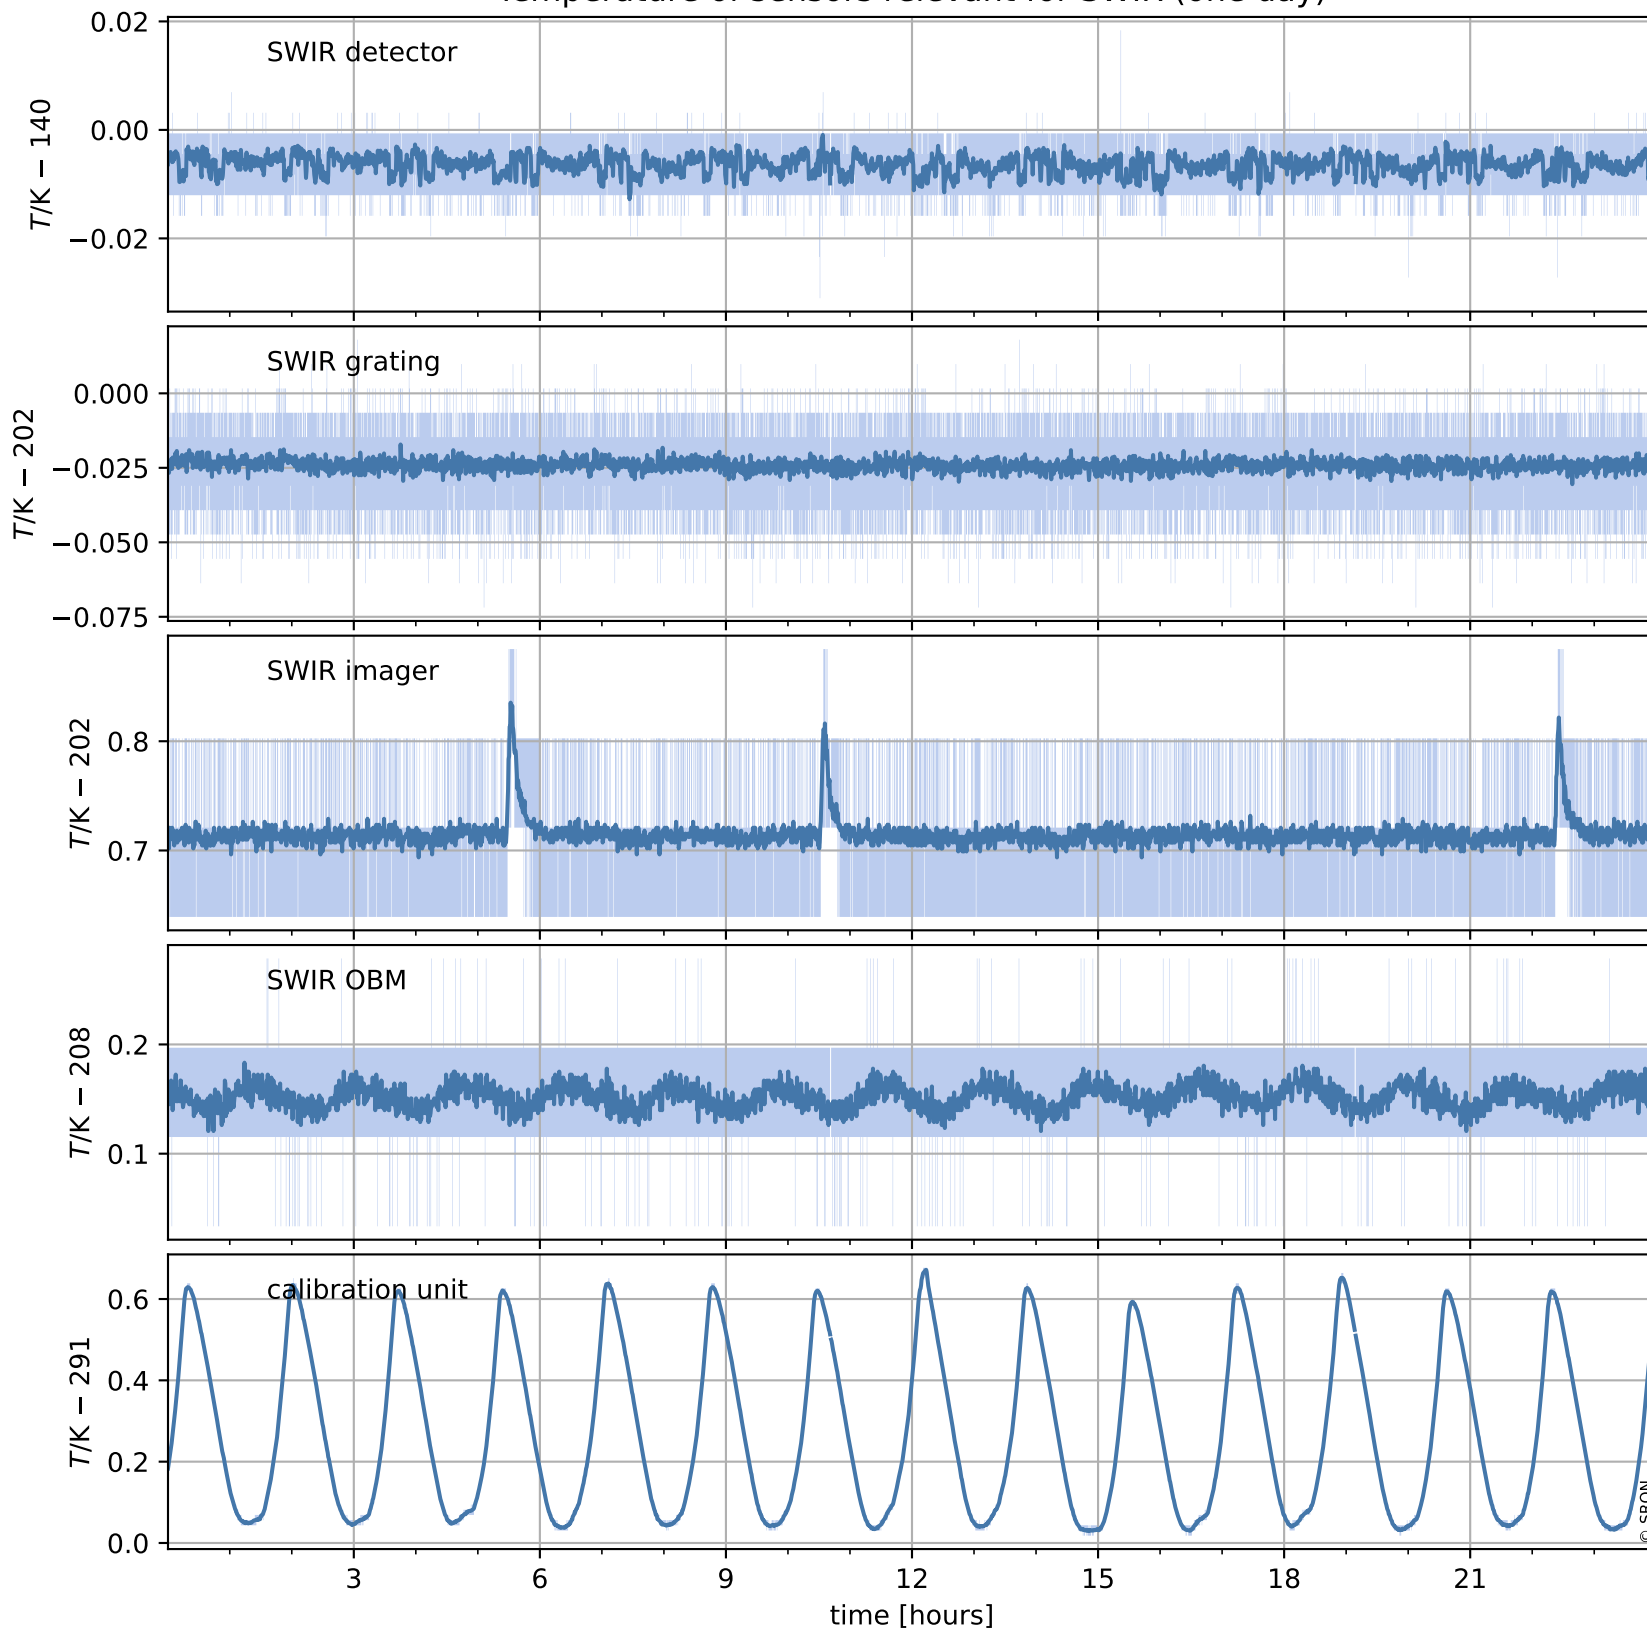

Tropomi SWIR housekeeping data

orbits : [13175, 13188]
coverage : 2020-04-29 / 2020-04-30
created : 2023-08-21T08:58:05

Temperature of sensors relevant for SWIR (one day)

Tropomi SWIR housekeeping data

orbits : [12704, 13188]
coverage : 2020-03-26 / 2020-04-30
created : 2023-08-21T08:58:05

Temperature of sensors relevant for SWIR (last month)

Tropomi SWIR housekeeping data

orbits : [13175, 13188]
coverage : 2020-04-29 / 2020-04-30
created : 2023-08-21T08:58:06

Current and duty cycle of 3 heaters relevant for SWIR (one day)

Tropomi SWIR housekeeping data

orbits : [12704, 13188]
coverage : 2020-03-26 / 2020-04-30
created : 2023-08-21T08:58:06

Current and duty cycle of 3 heaters relevant for SWIR (last month)

Tropomi SWIR housekeeping data