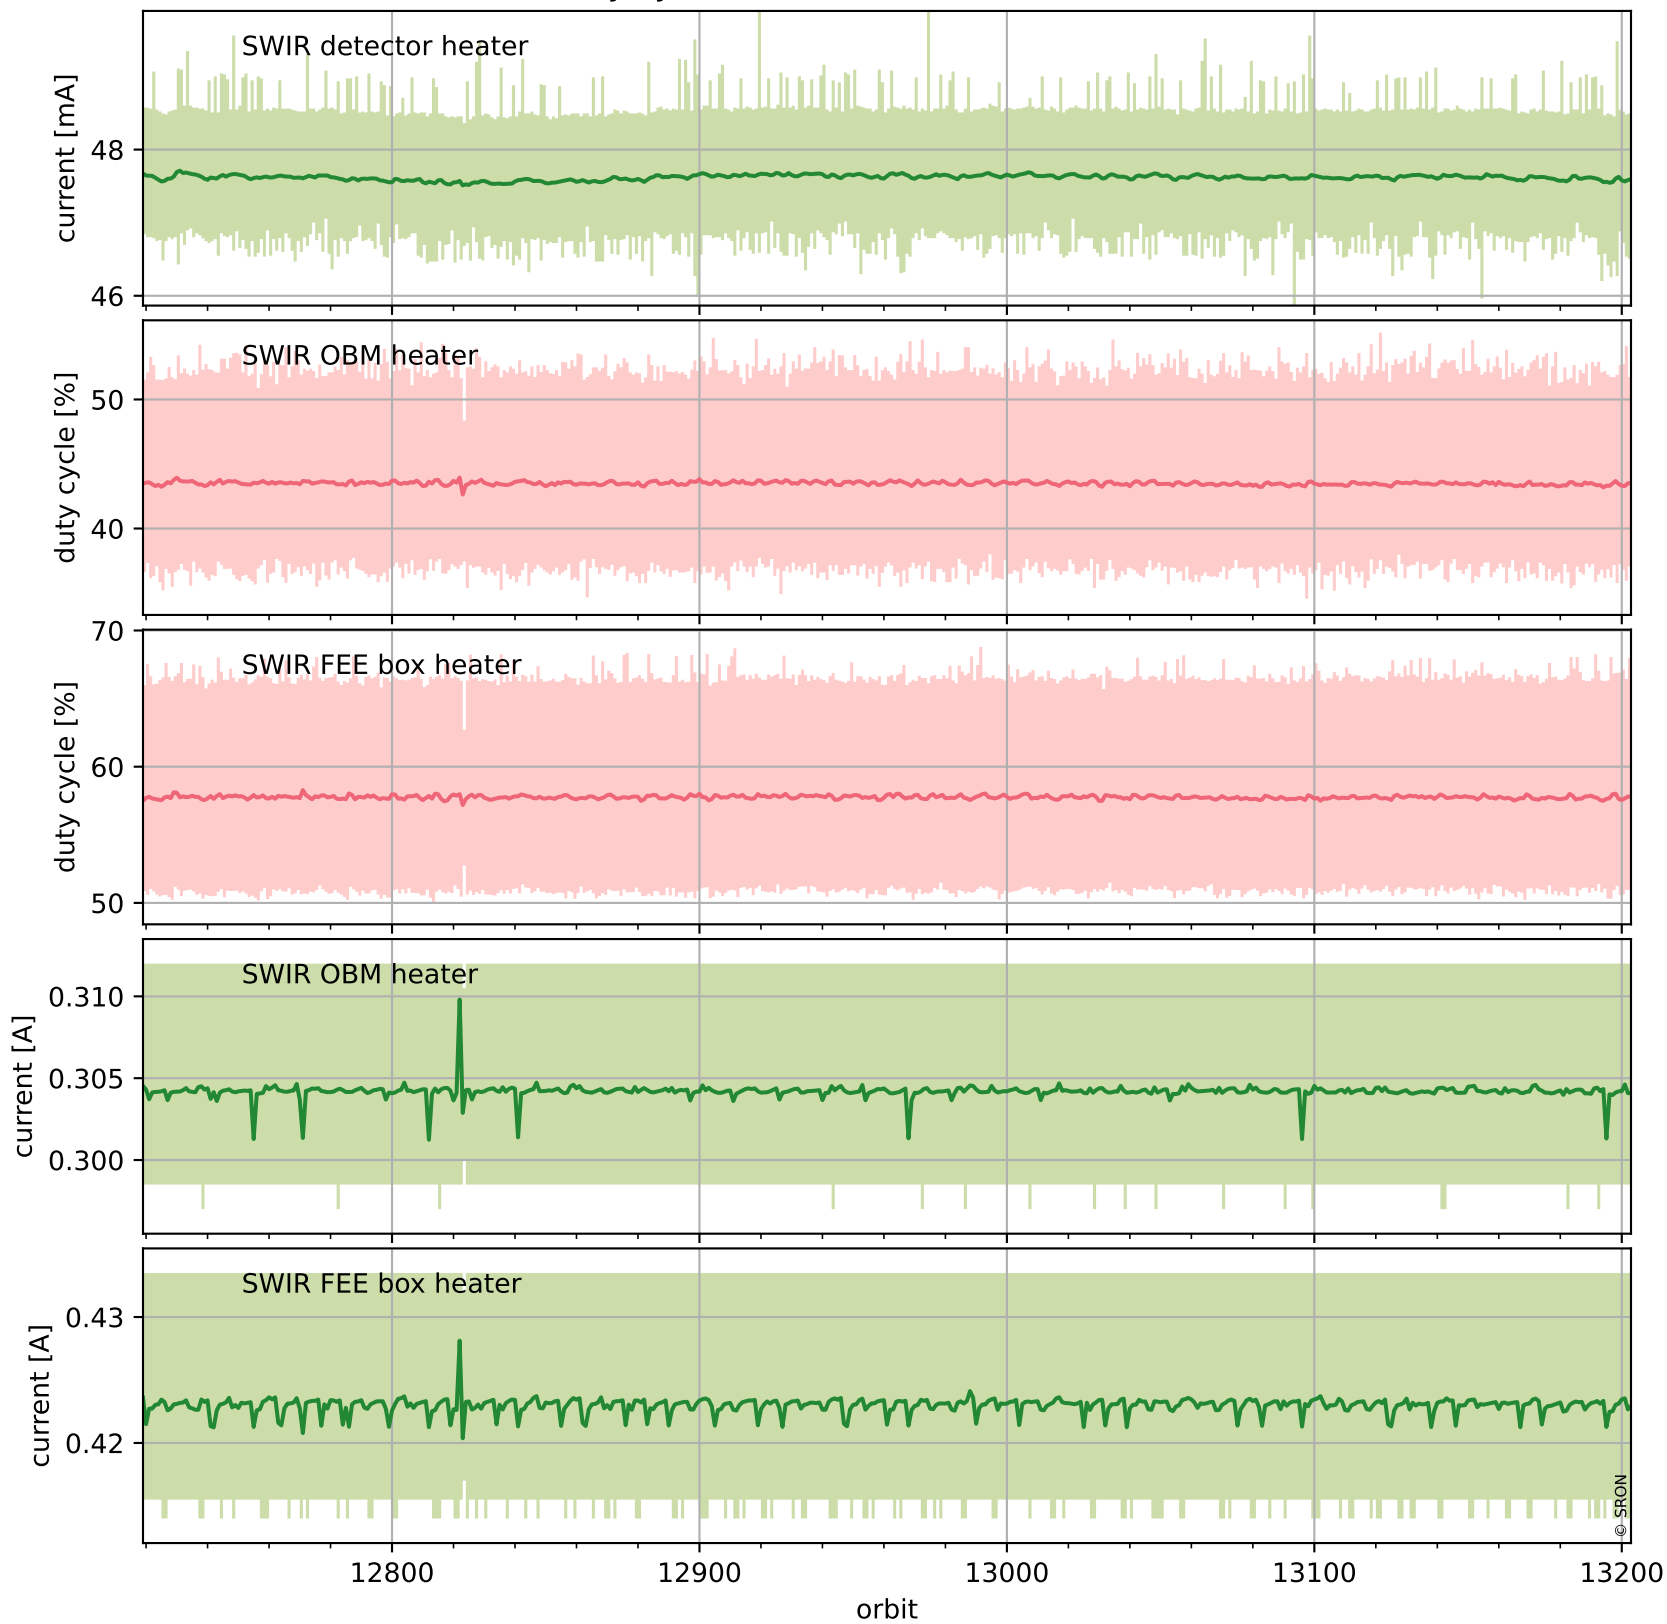

Tropomi SWIR housekeeping data

orbits : [13189, 13203]
coverage : 2020-04-30 / 2020-05-01
created : 2023-08-21T08:58:07

Temperature of sensors relevant for SWIR (one day)

Tropomi SWIR housekeeping data

orbits : [12719, 13203]
coverage : 2020-03-27 / 2020-05-01
created : 2023-08-21T08:58:08

Temperature of sensors relevant for SWIR (last month)

Tropomi SWIR housekeeping data

orbits : [13189, 13203]
coverage : 2020-04-30 / 2020-05-01
created : 2023-08-21T08:58:08

Current and duty cycle of 3 heaters relevant for SWIR (one day)

Tropomi SWIR housekeeping data

orbits : [12719, 13203]
coverage : 2020-03-27 / 2020-05-01
created : 2023-08-21T08:58:09

Current and duty cycle of 3 heaters relevant for SWIR (last month)

Tropomi SWIR housekeeping data

orbits : [13189, 13203]
coverage : 2020-04-30 / 2020-05-01
created : 2023-08-21T08:58:09

Temperature of sensors at the SWIR front-end electronics (one day)

Tropomi SWIR housekeeping data

orbits : [12719, 13203]
coverage : 2020-03-27 / 2020-05-01
created : 2023-08-21T08:58:09