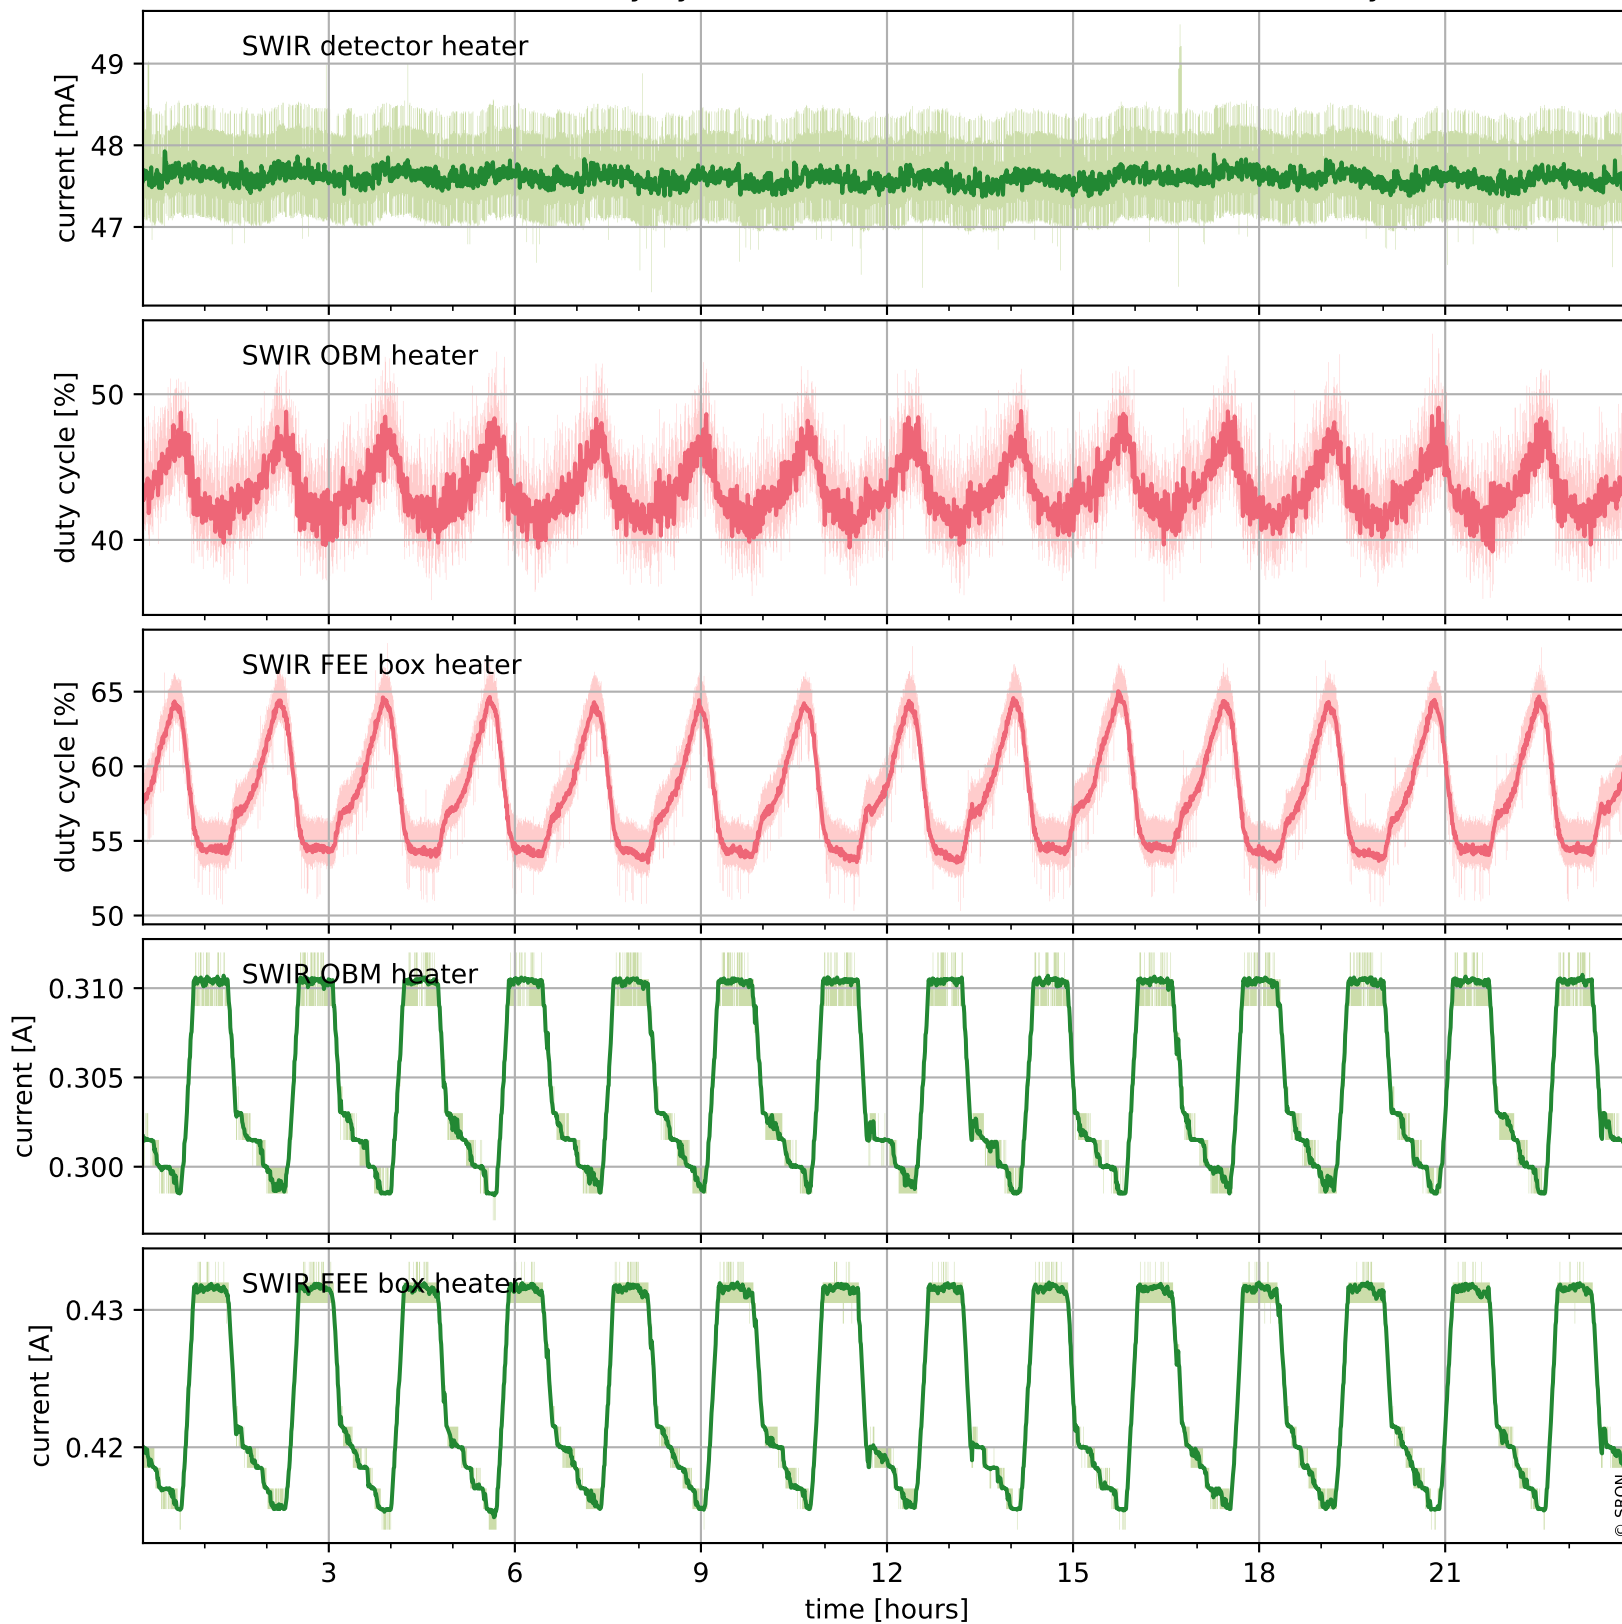

Tropomi SWIR housekeeping data

orbits : [13189, 13203]
coverage : 2020-04-30 / 2020-05-01
created : 2023-08-21T08:58:07

Temperature of sensors relevant for SWIR (one day)

Tropomi SWIR housekeeping data

orbits : [12719, 13203]
coverage : 2020-03-27 / 2020-05-01
created : 2023-08-21T08:58:08

Temperature of sensors relevant for SWIR (last month)

Tropomi SWIR housekeeping data

orbits : [13189, 13203]
coverage : 2020-04-30 / 2020-05-01
created : 2023-08-21T08:58:08

Current and duty cycle of 3 heaters relevant for SWIR (one day)