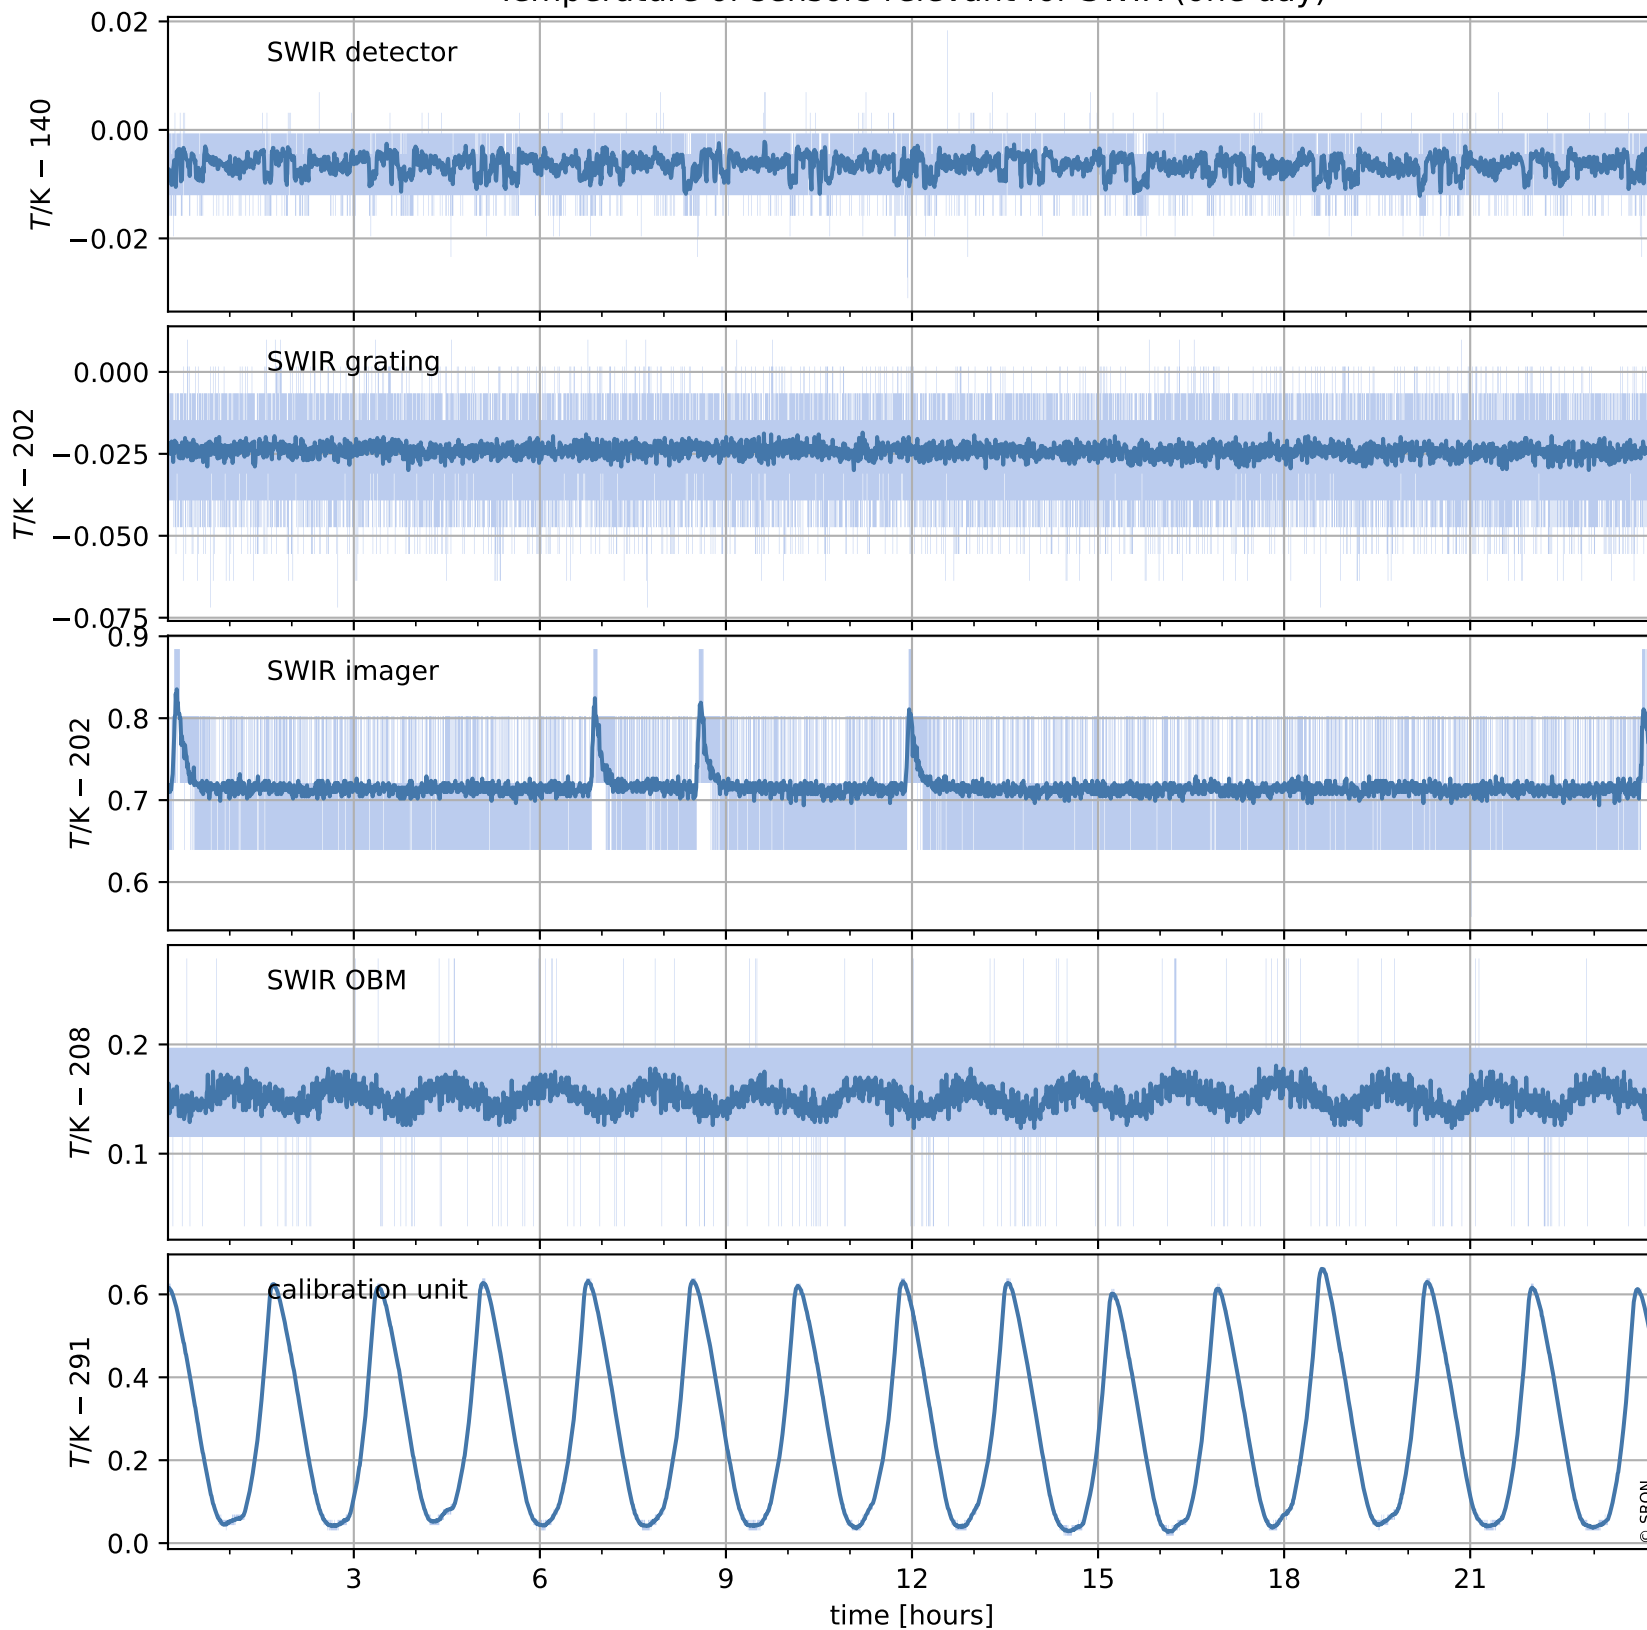

Tropomi SWIR housekeeping data

orbits : [13189, 13203]
coverage : 2020-04-30 / 2020-05-01
created : 2023-08-21T08:58:07

Temperature of sensors relevant for SWIR (one day)

Tropomi SWIR housekeeping data

orbits : [12719, 13203]
coverage : 2020-03-27 / 2020-05-01
created : 2023-08-21T08:58:08

Temperature of sensors relevant for SWIR (last month)

Tropomi SWIR housekeeping data

orbits : [13189, 13203]
coverage : 2020-04-30 / 2020-05-01
created : 2023-08-21T08:58:08

Current and duty cycle of 3 heaters relevant for SWIR (one day)

Tropomi SWIR housekeeping data

orbits : [12719, 13203]
coverage : 2020-03-27 / 2020-05-01
created : 2023-08-21T08:58:09

Current and duty cycle of 3 heaters relevant for SWIR (last month)

Tropomi SWIR housekeeping data