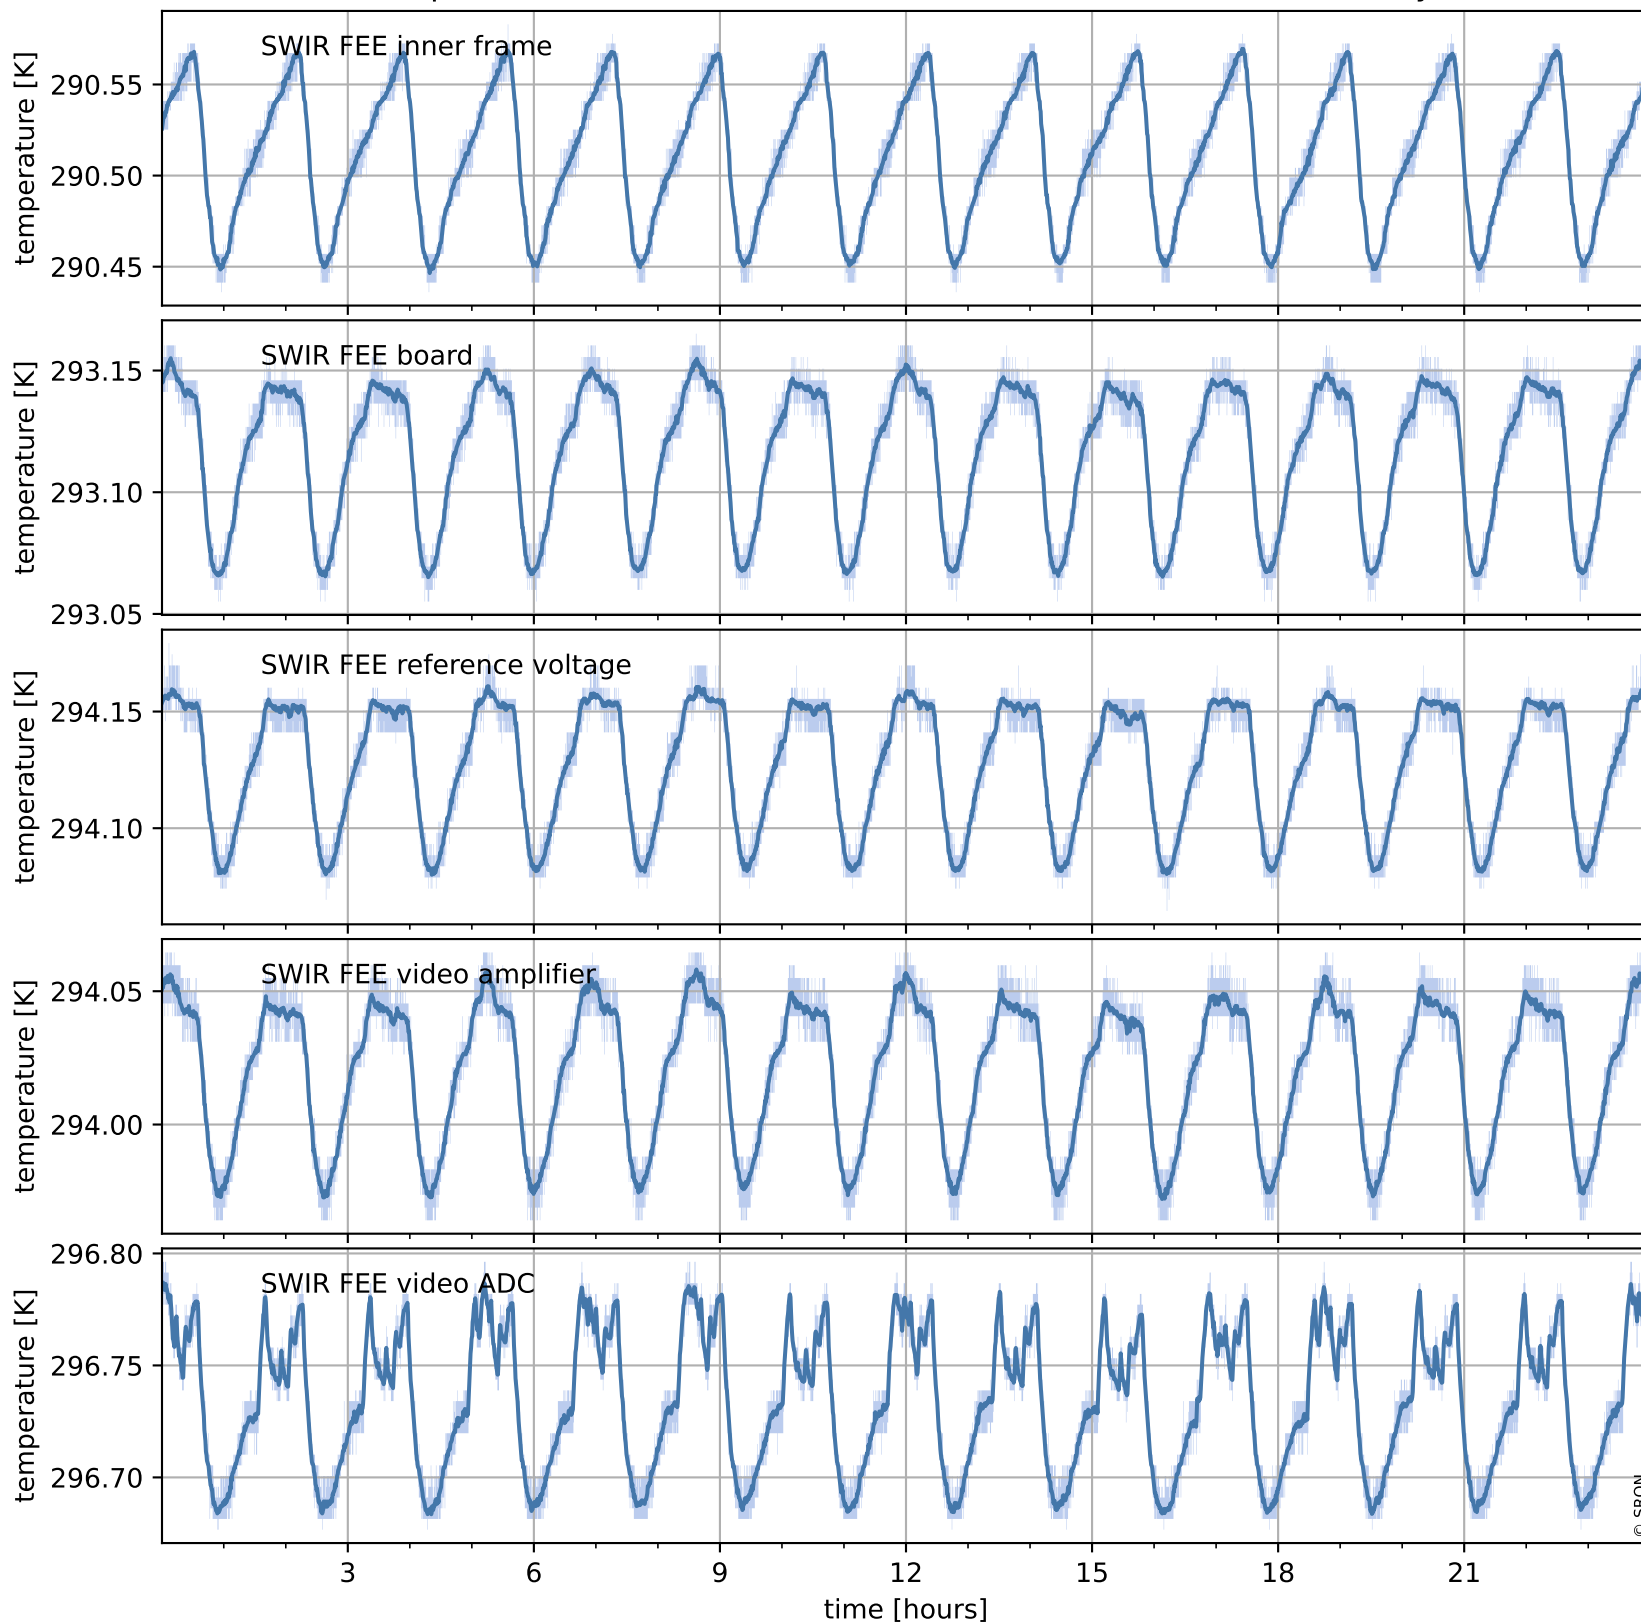

Tropomi SWIR housekeeping data

orbits : [13189, 13203]
coverage : 2020-04-30 / 2020-05-01
created : 2023-08-21T08:58:07

Temperature of sensors relevant for SWIR (one day)

Tropomi SWIR housekeeping data

orbits : [12719, 13203]
coverage : 2020-03-27 / 2020-05-01
created : 2023-08-21T08:58:08

Temperature of sensors relevant for SWIR (last month)

Tropomi SWIR housekeeping data

orbits : [13189, 13203]
coverage : 2020-04-30 / 2020-05-01
created : 2023-08-21T08:58:08

Current and duty cycle of 3 heaters relevant for SWIR (one day)

Tropomi SWIR housekeeping data

orbits : [12719, 13203]
coverage : 2020-03-27 / 2020-05-01
created : 2023-08-21T08:58:09

Current and duty cycle of 3 heaters relevant for SWIR (last month)

Tropomi SWIR housekeeping data

orbits : [13189, 13203]
coverage : 2020-04-30 / 2020-05-01
created : 2023-08-21T08:58:09

Temperature of sensors at the SWIR front-end electronics (one day)

Tropomi SWIR housekeeping data

orbits : [12719, 13203]
coverage : 2020-03-27 / 2020-05-01
created : 2023-08-21T08:58:09