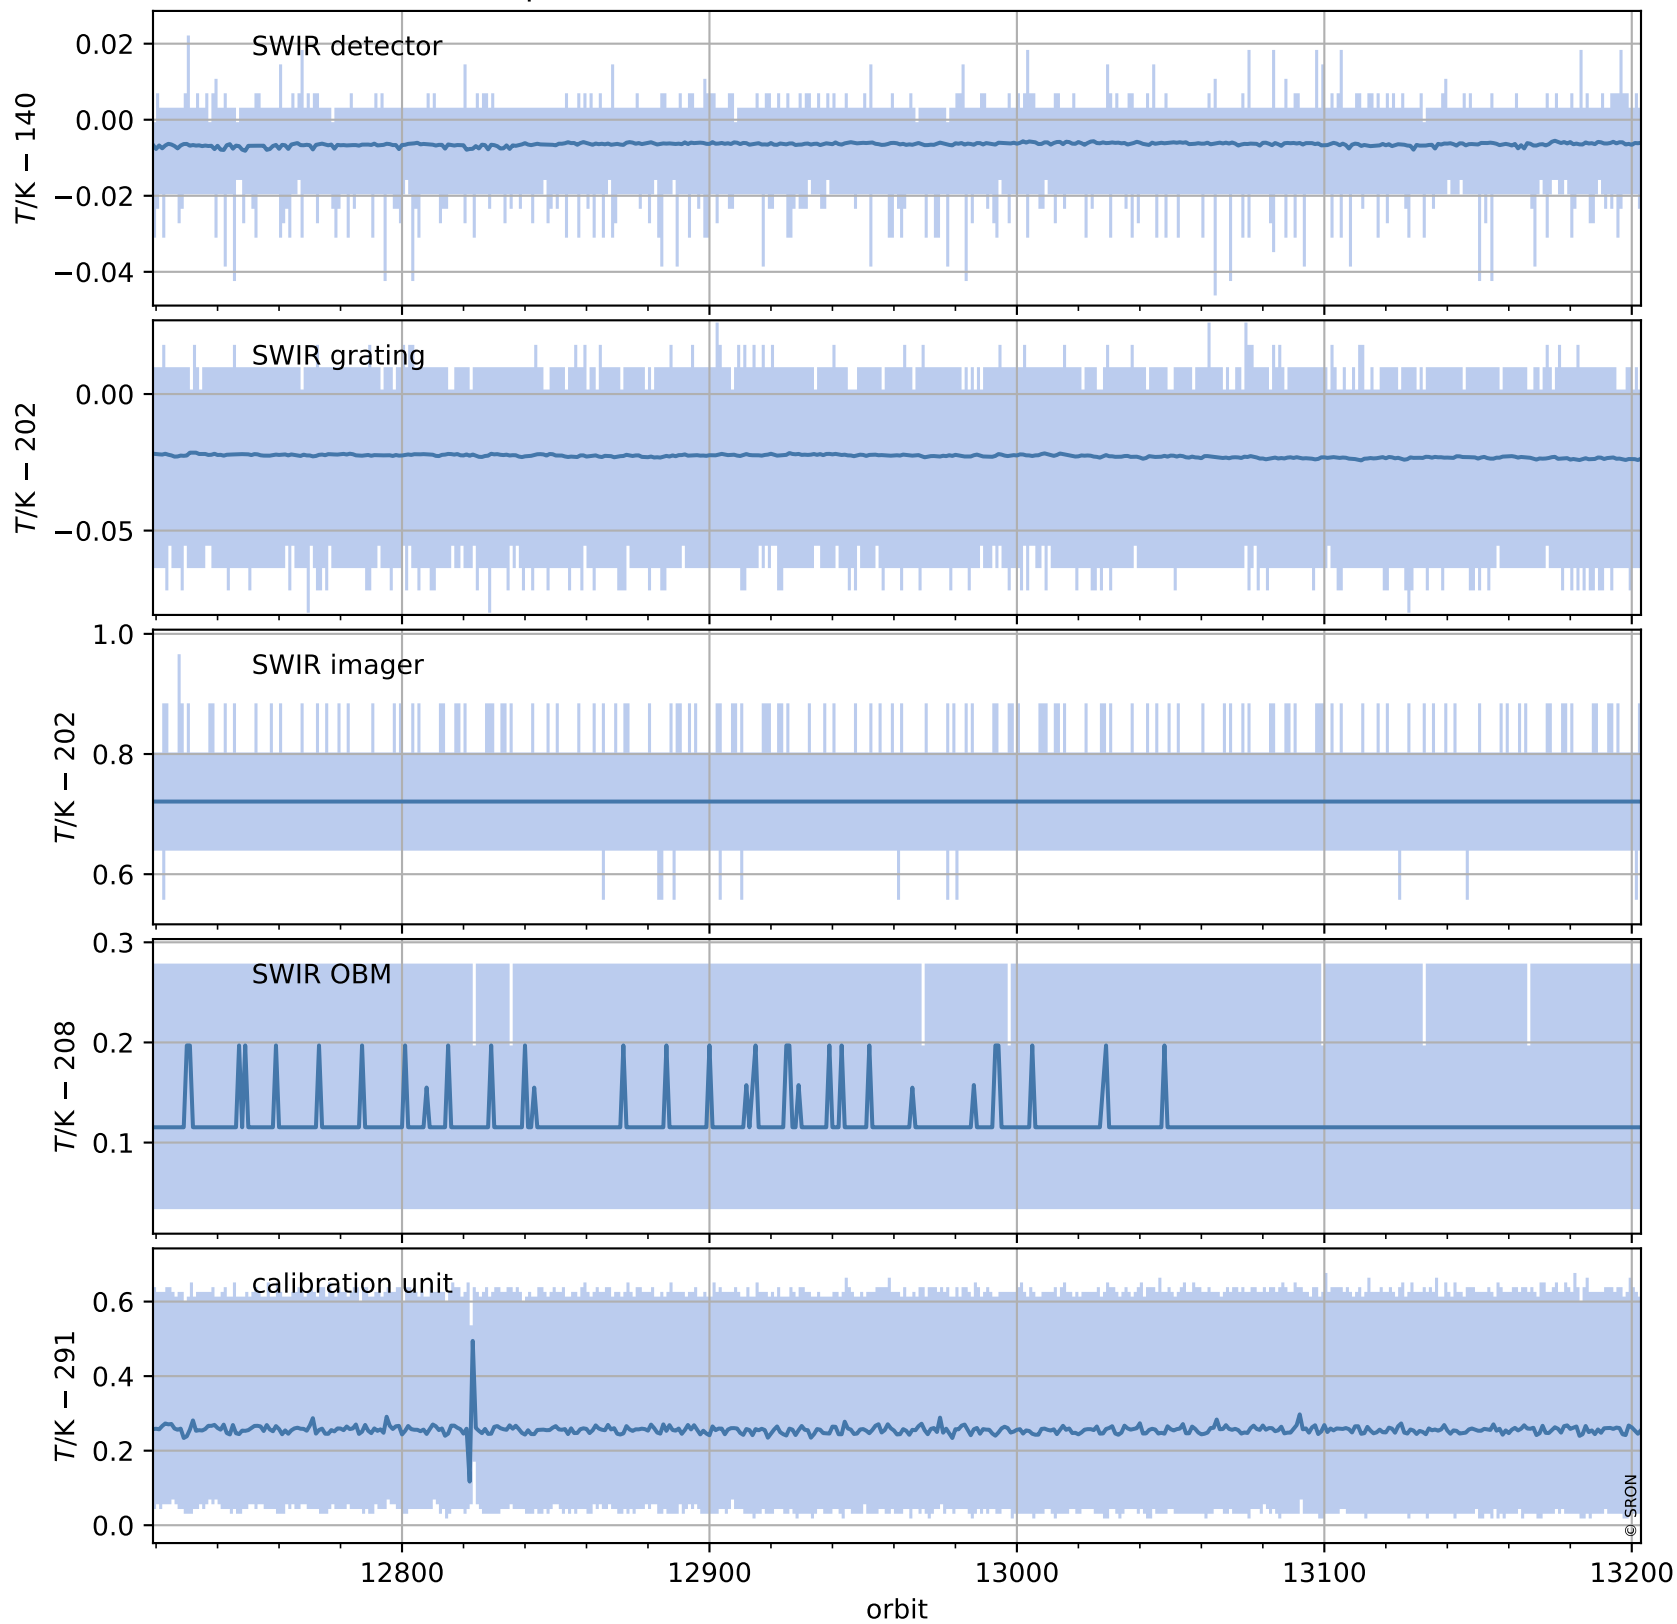

Tropomi SWIR housekeeping data

orbits : [13189, 13203]
coverage : 2020-04-30 / 2020-05-01
created : 2023-08-21T08:58:07

Temperature of sensors relevant for SWIR (one day)

Tropomi SWIR housekeeping data

orbits : [12719, 13203]
coverage : 2020-03-27 / 2020-05-01
created : 2023-08-21T08:58:08

Temperature of sensors relevant for SWIR (last month)

Tropomi SWIR housekeeping data

orbits : [13189, 13203]
coverage : 2020-04-30 / 2020-05-01
created : 2023-08-21T08:58:08

Current and duty cycle of 3 heaters relevant for SWIR (one day)

Tropomi SWIR housekeeping data

orbits : [12719, 13203]
coverage : 2020-03-27 / 2020-05-01
created : 2023-08-21T08:58:09

Current and duty cycle of 3 heaters relevant for SWIR (last month)

Tropomi SWIR housekeeping data

orbits : [13189, 13203]
coverage : 2020-04-30 / 2020-05-01
created : 2023-08-21T08:58:09

Temperature of sensors at the SWIR front-end electronics (one day)

Tropomi SWIR housekeeping data

orbits : [12719, 13203]
coverage : 2020-03-27 / 2020-05-01
created : 2023-08-21T08:58:09