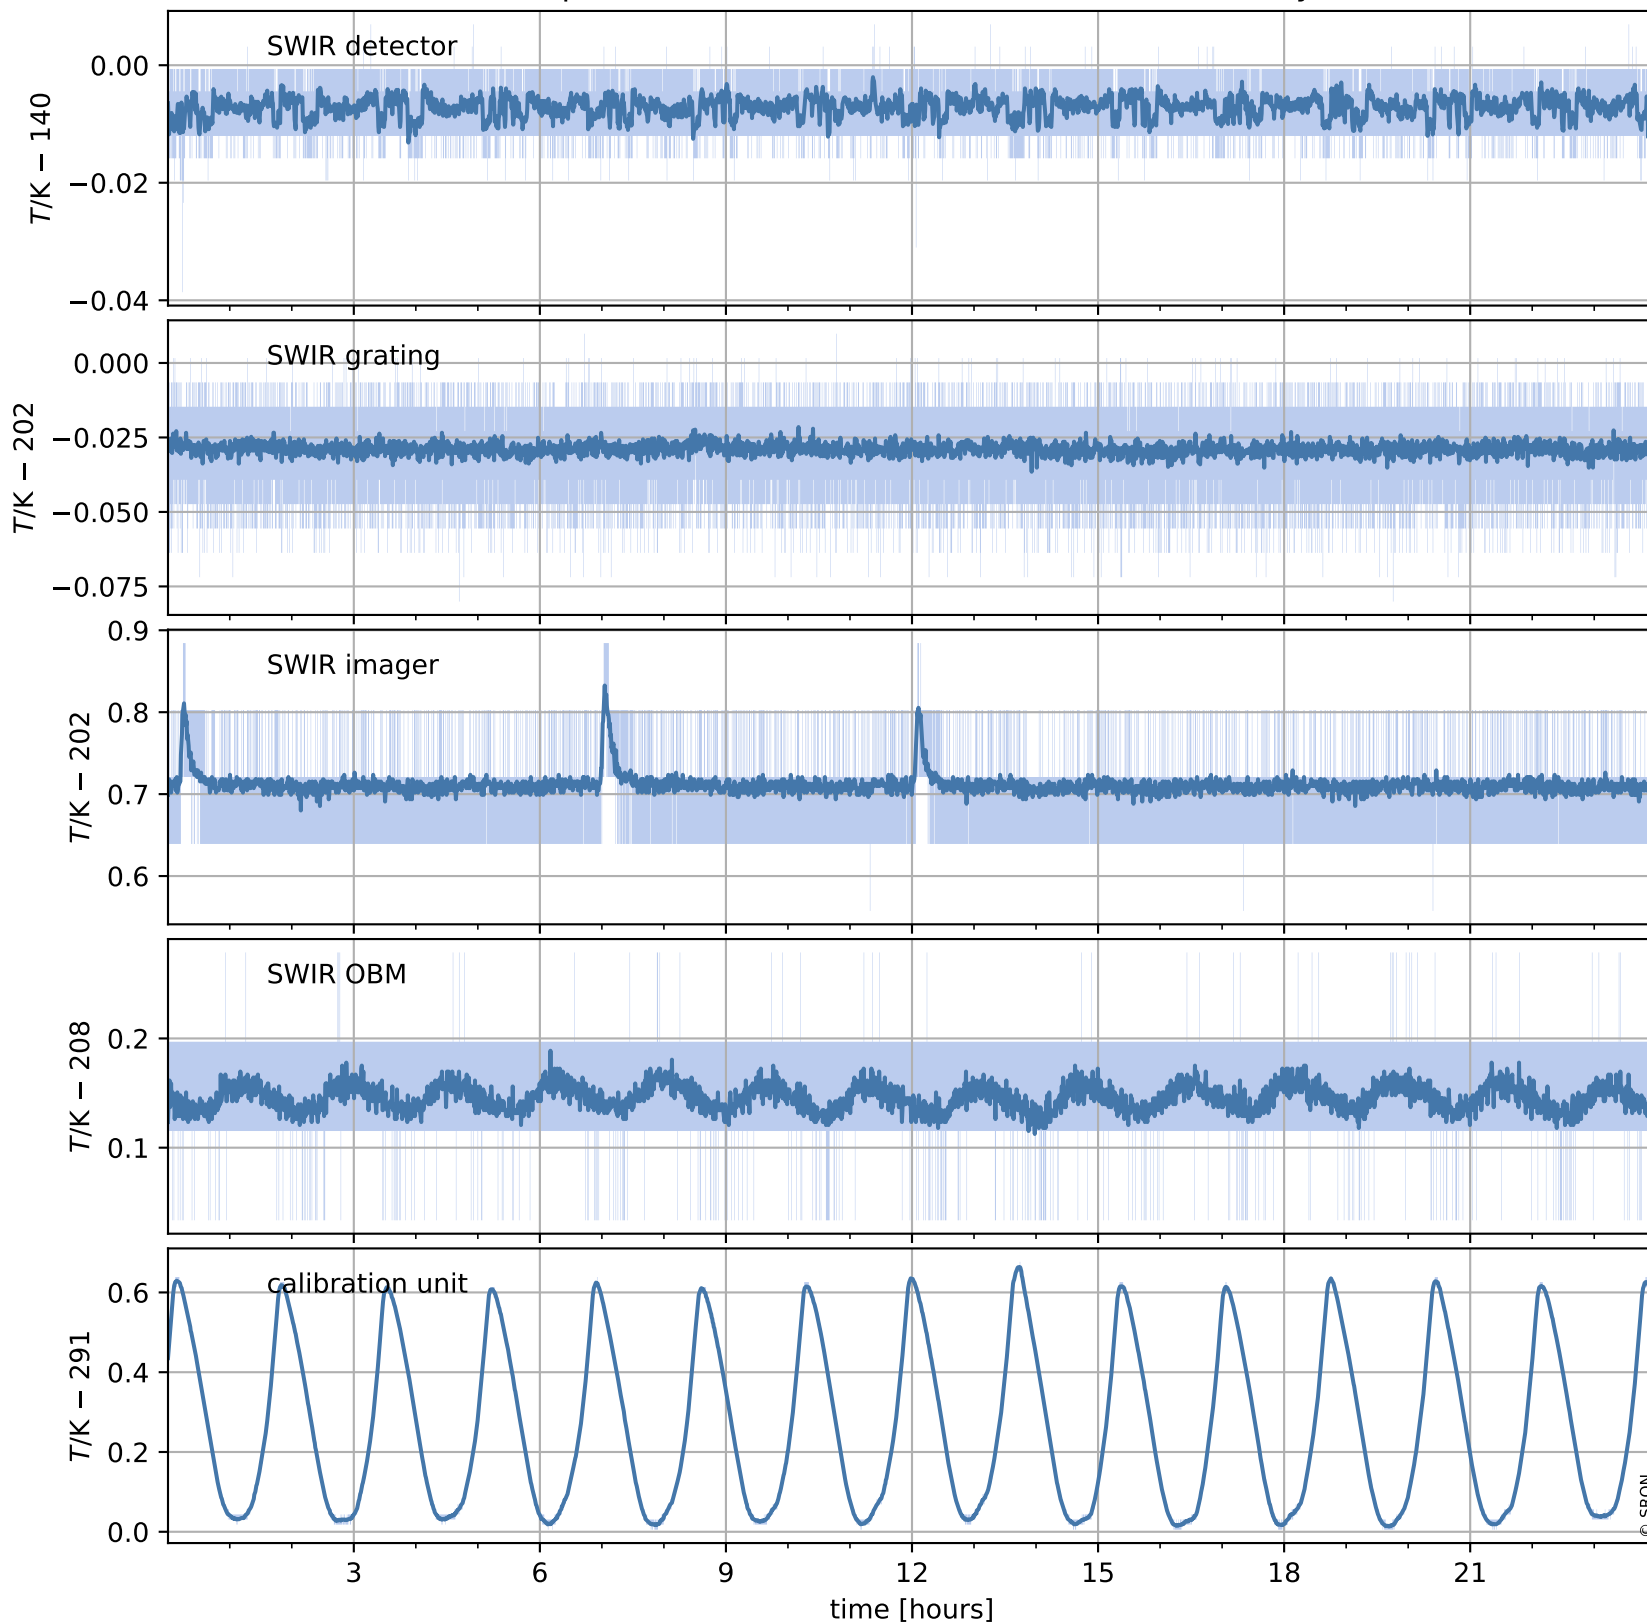

Tropomi SWIR housekeeping data

orbits : [13714, 13727]
coverage : 2020-06-06 / 2020-06-07
created : 2023-08-21T08:59:33

Temperature of sensors relevant for SWIR (one day)

Tropomi SWIR housekeeping data

orbits : [13243, 13727]
coverage : 2020-05-03 / 2020-06-07
created : 2023-08-21T08:59:33

Temperature of sensors relevant for SWIR (last month)

Tropomi SWIR housekeeping data

orbits : [13714, 13727]
coverage : 2020-06-06 / 2020-06-07
created : 2023-08-21T08:59:34

Current and duty cycle of 3 heaters relevant for SWIR (one day)

Tropomi SWIR housekeeping data

orbits : [13243, 13727]
coverage : 2020-05-03 / 2020-06-07
created : 2023-08-21T08:59:34

Current and duty cycle of 3 heaters relevant for SWIR (last month)

Tropomi SWIR housekeeping data

orbits : [13714, 13727]
coverage : 2020-06-06 / 2020-06-07
created : 2023-08-21T08:59:35

Temperature of sensors at the SWIR front-end electronics (one day)

Tropomi SWIR housekeeping data

orbits : [13243, 13727]
coverage : 2020-05-03 / 2020-06-07
created : 2023-08-21T08:59:35