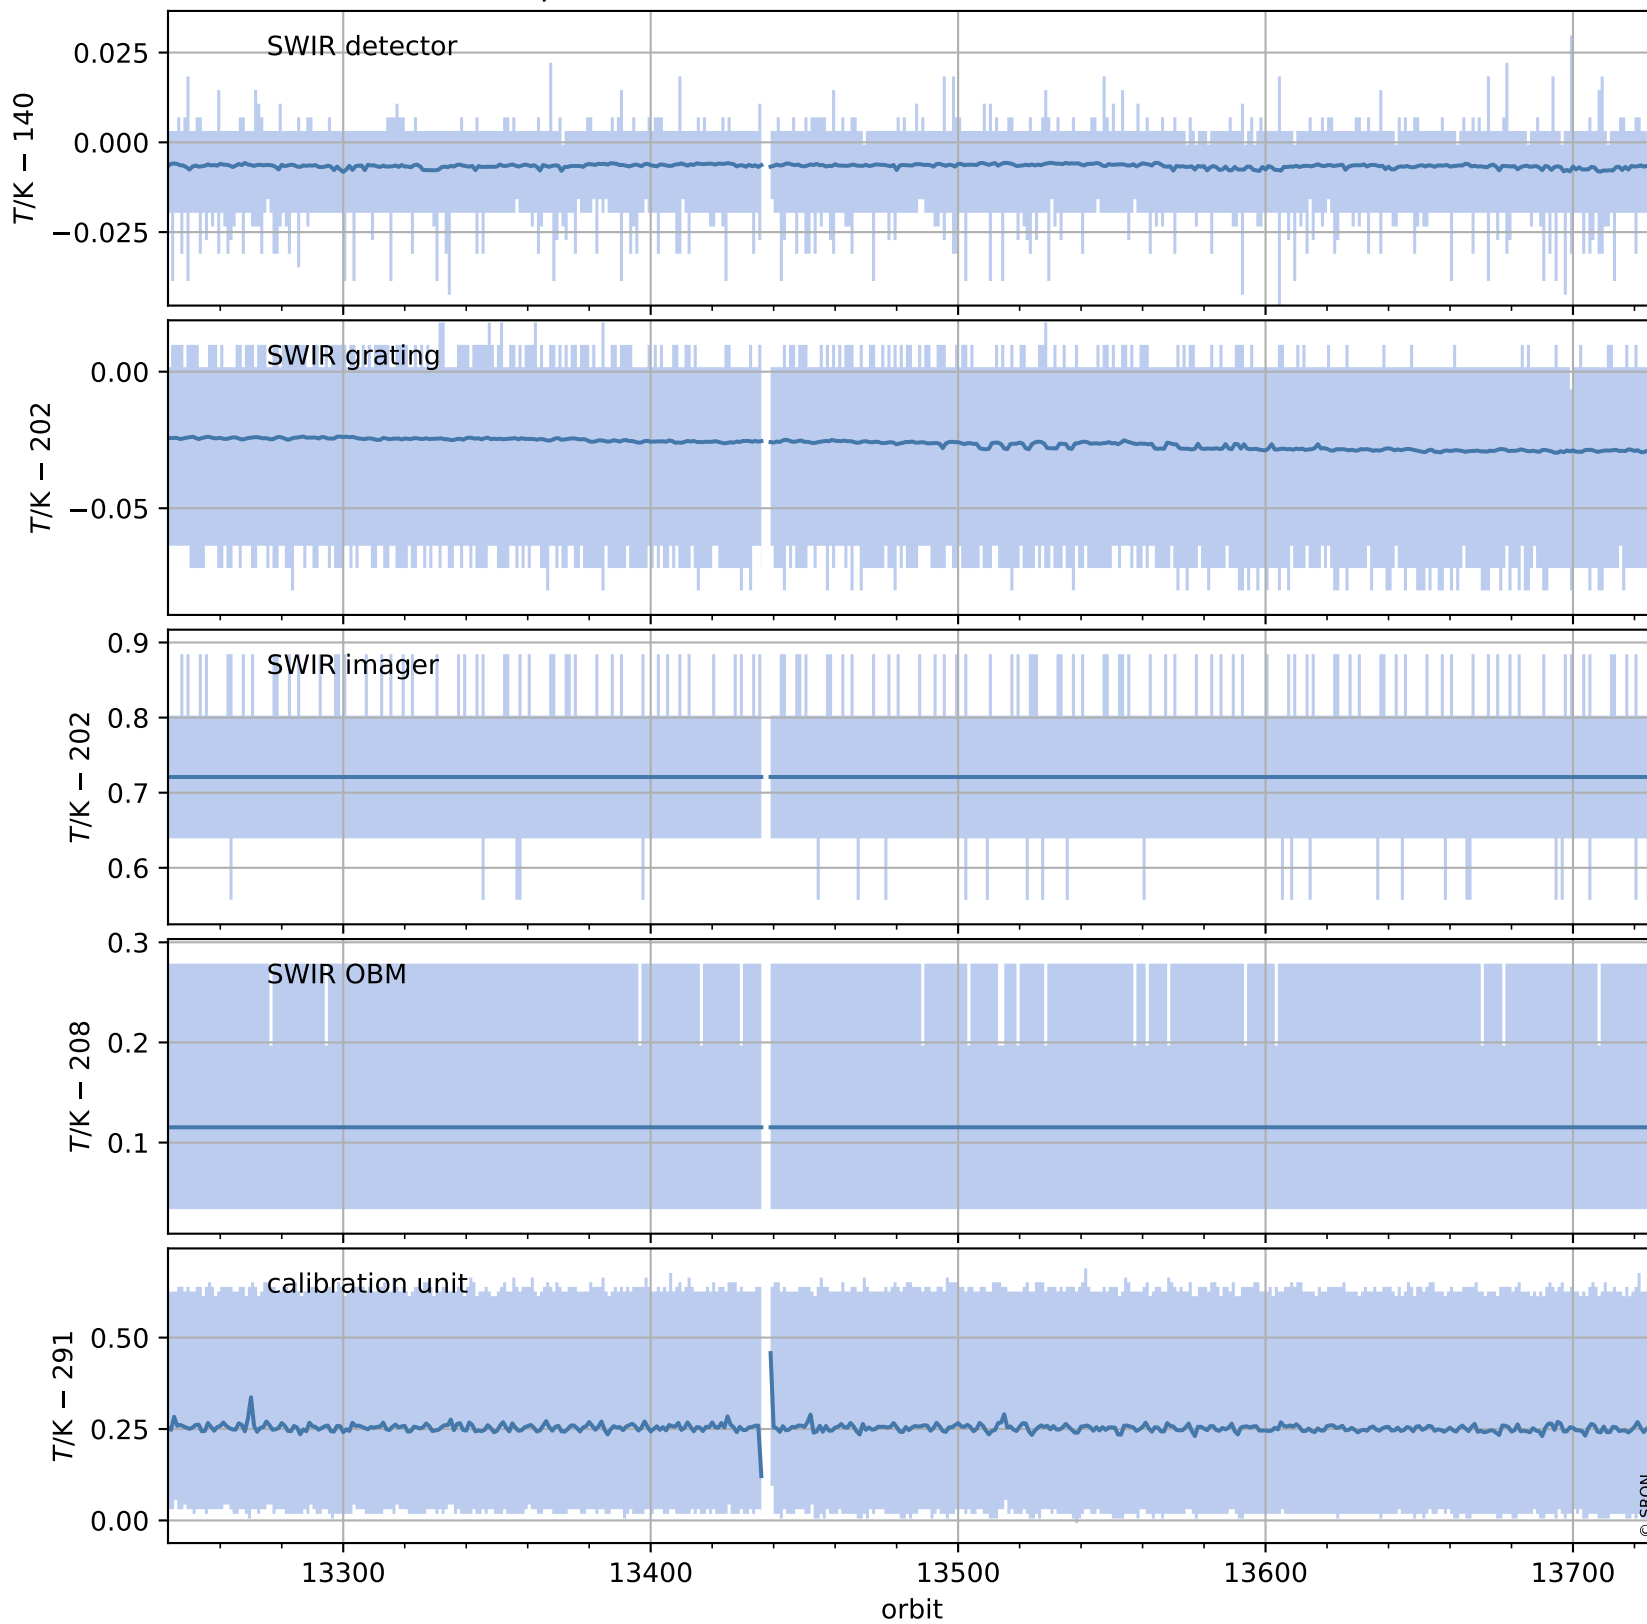

Tropomi SWIR housekeeping data

orbits : [13714, 13727]
coverage : 2020-06-06 / 2020-06-07
created : 2023-08-21T08:59:33

Temperature of sensors relevant for SWIR (one day)

Tropomi SWIR housekeeping data

orbits : [13243, 13727]
coverage : 2020-05-03 / 2020-06-07
created : 2023-08-21T08:59:33

Temperature of sensors relevant for SWIR (last month)

Tropomi SWIR housekeeping data

orbits : [13714, 13727]
coverage : 2020-06-06 / 2020-06-07
created : 2023-08-21T08:59:34

Current and duty cycle of 3 heaters relevant for SWIR (one day)

Tropomi SWIR housekeeping data

orbits : [13243, 13727]
coverage : 2020-05-03 / 2020-06-07
created : 2023-08-21T08:59:34

Current and duty cycle of 3 heaters relevant for SWIR (last month)

Tropomi SWIR housekeeping data

orbits : [13714, 13727]
coverage : 2020-06-06 / 2020-06-07
created : 2023-08-21T08:59:35

Temperature of sensors at the SWIR front-end electronics (one day)

Tropomi SWIR housekeeping data

orbits : [13243, 13727]
coverage : 2020-05-03 / 2020-06-07
created : 2023-08-21T08:59:35