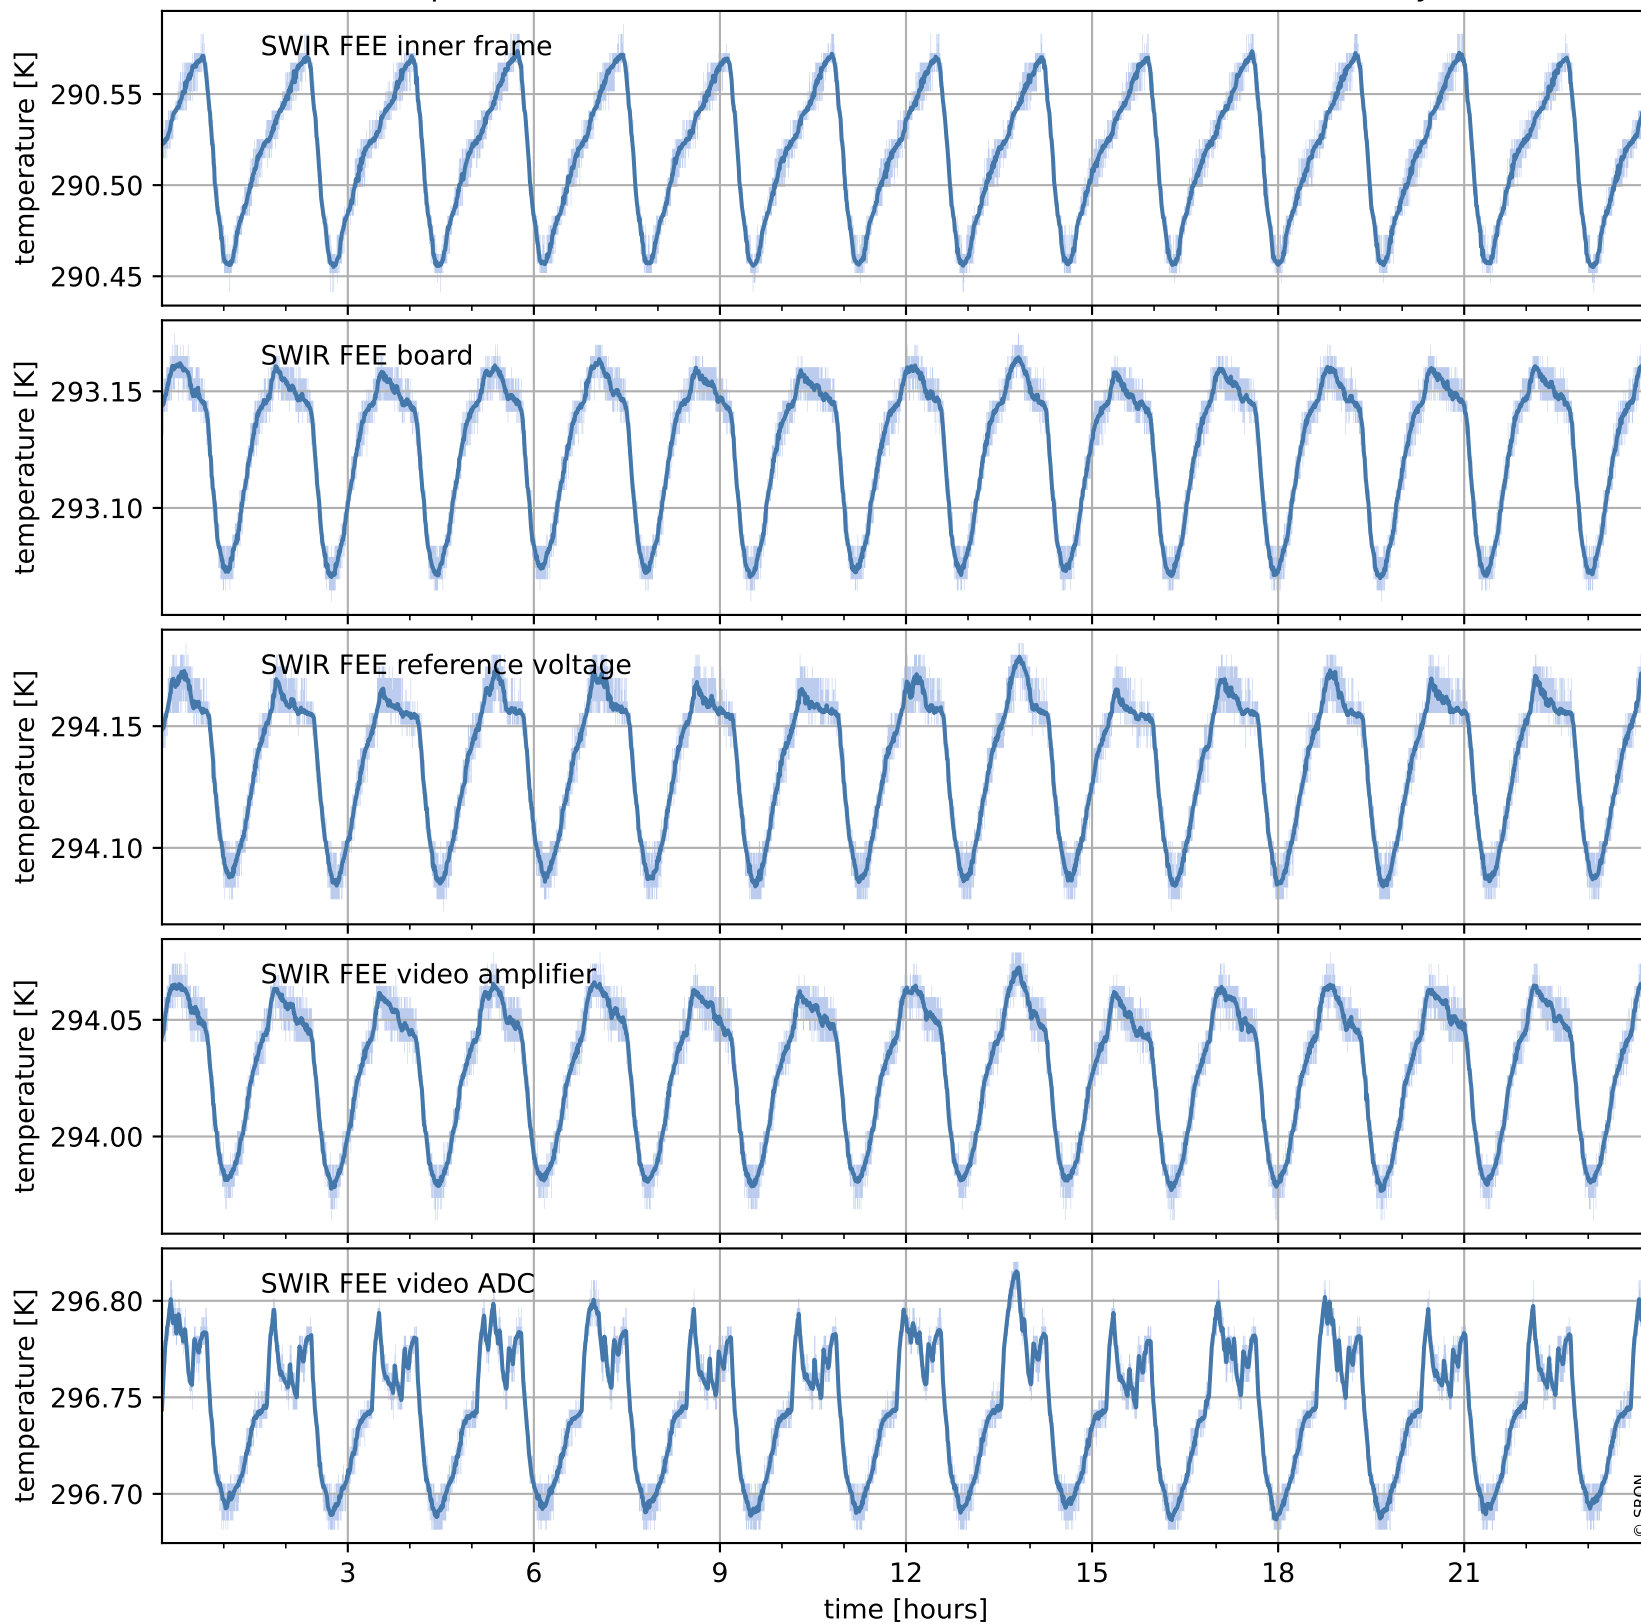

Tropomi SWIR housekeeping data

orbits : [13714, 13727]
coverage : 2020-06-06 / 2020-06-07
created : 2023-08-21T08:59:33

Temperature of sensors relevant for SWIR (one day)

Tropomi SWIR housekeeping data

orbits : [13243, 13727]
coverage : 2020-05-03 / 2020-06-07
created : 2023-08-21T08:59:33

Temperature of sensors relevant for SWIR (last month)

Tropomi SWIR housekeeping data

orbits : [13714, 13727]
coverage : 2020-06-06 / 2020-06-07
created : 2023-08-21T08:59:34

Current and duty cycle of 3 heaters relevant for SWIR (one day)

Tropomi SWIR housekeeping data

orbits : [13243, 13727]
coverage : 2020-05-03 / 2020-06-07
created : 2023-08-21T08:59:34

Current and duty cycle of 3 heaters relevant for SWIR (last month)

Tropomi SWIR housekeeping data

orbits : [13714, 13727]
coverage : 2020-06-06 / 2020-06-07
created : 2023-08-21T08:59:35

Temperature of sensors at the SWIR front-end electronics (one day)

Tropomi SWIR housekeeping data

orbits : [13243, 13727]
coverage : 2020-05-03 / 2020-06-07
created : 2023-08-21T08:59:35