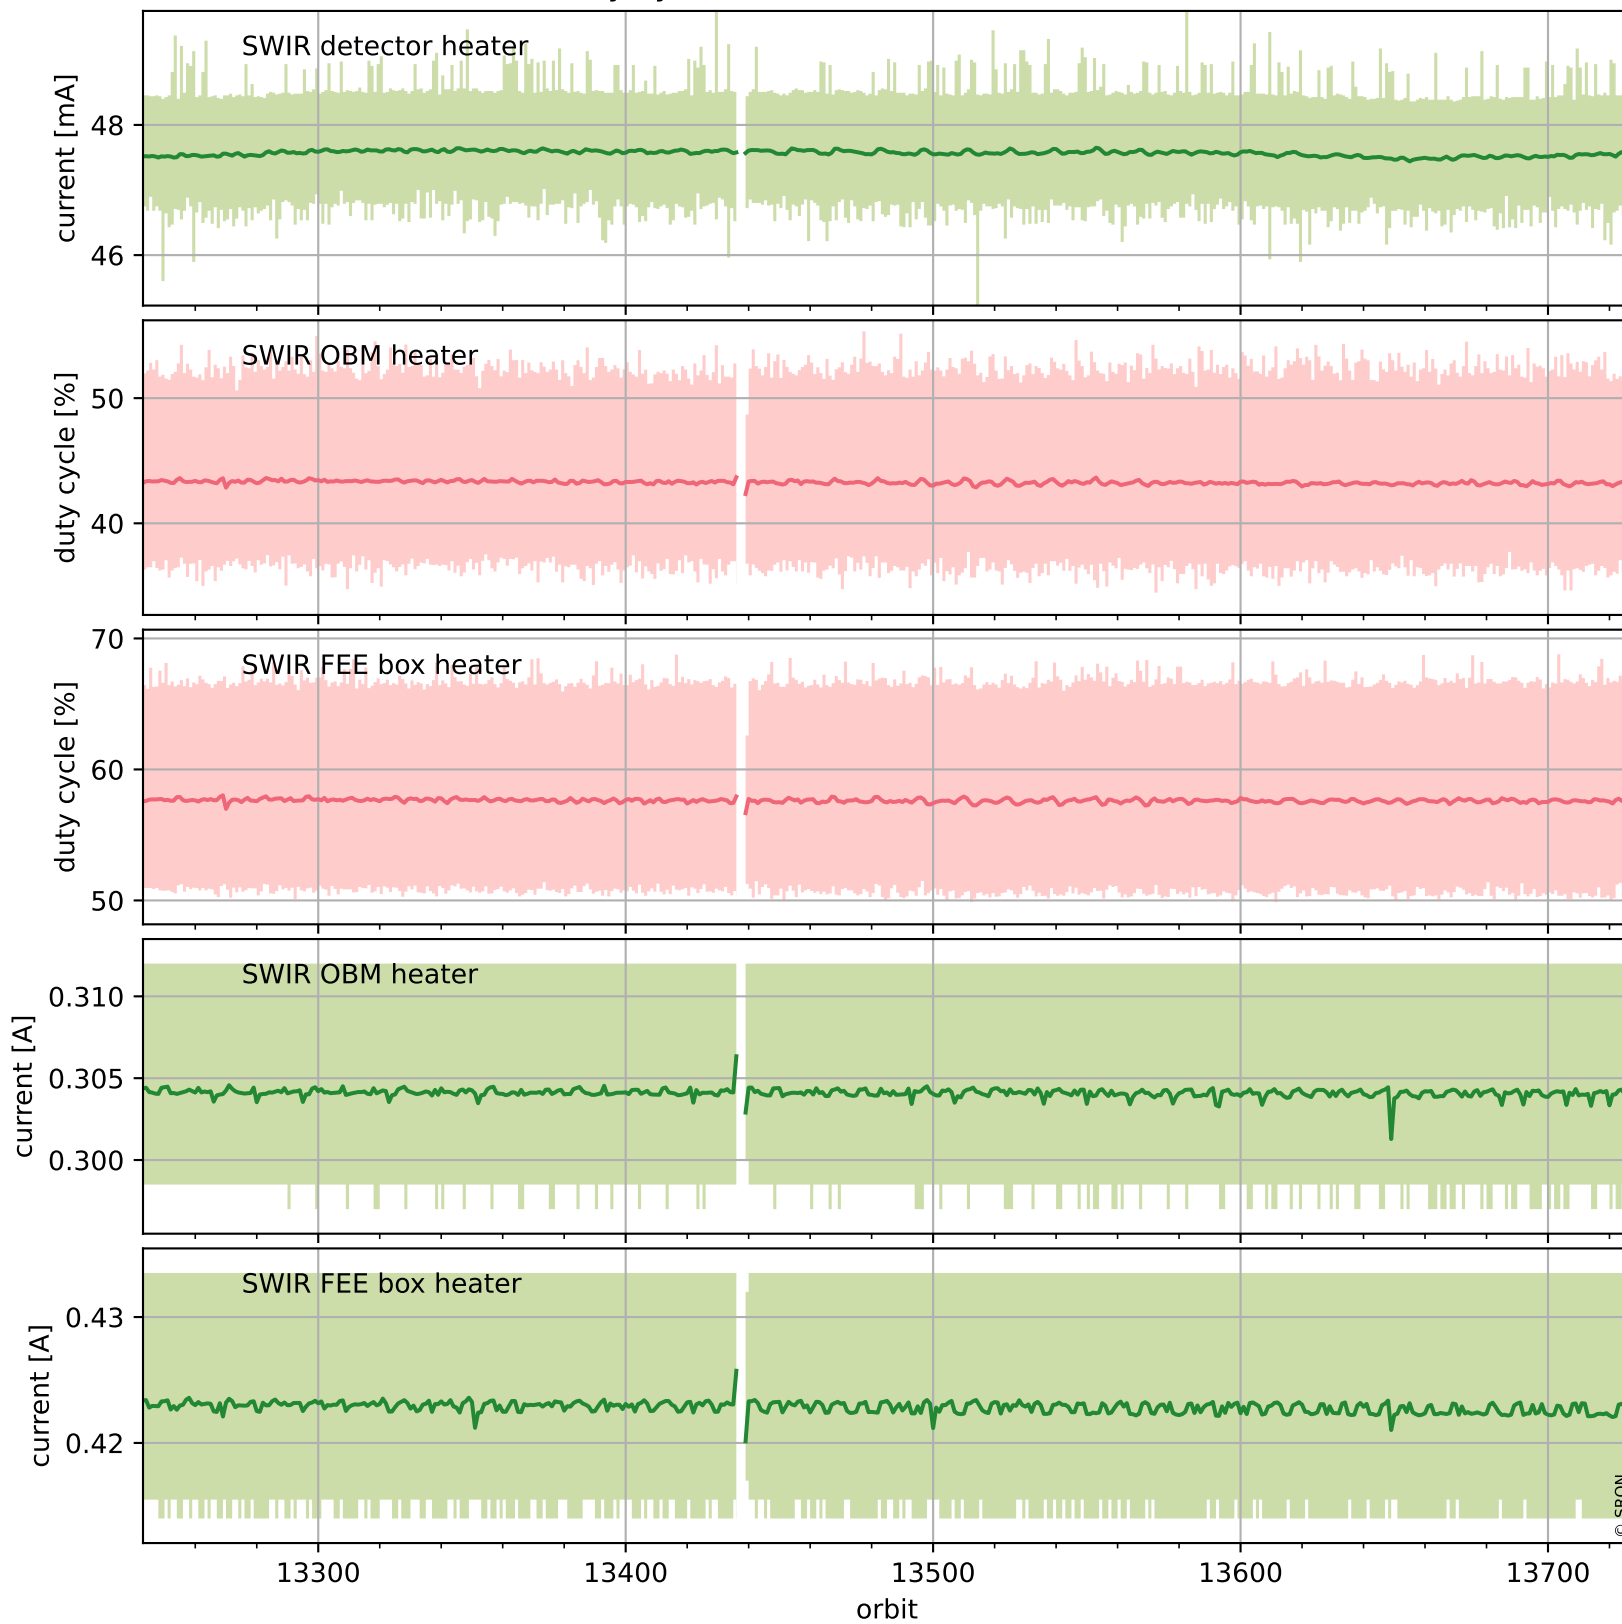

Tropomi SWIR housekeeping data

orbits : [13714, 13727]
coverage : 2020-06-06 / 2020-06-07
created : 2023-08-21T08:59:33

Temperature of sensors relevant for SWIR (one day)

Tropomi SWIR housekeeping data

orbits : [13243, 13727]
coverage : 2020-05-03 / 2020-06-07
created : 2023-08-21T08:59:33

Temperature of sensors relevant for SWIR (last month)

Tropomi SWIR housekeeping data

orbits : [13714, 13727]
coverage : 2020-06-06 / 2020-06-07
created : 2023-08-21T08:59:34

Current and duty cycle of 3 heaters relevant for SWIR (one day)

Tropomi SWIR housekeeping data

orbits : [13243, 13727]
coverage : 2020-05-03 / 2020-06-07
created : 2023-08-21T08:59:34

Current and duty cycle of 3 heaters relevant for SWIR (last month)

Tropomi SWIR housekeeping data

orbits : [13714, 13727]
coverage : 2020-06-06 / 2020-06-07
created : 2023-08-21T08:59:35

Temperature of sensors at the SWIR front-end electronics (one day)

Tropomi SWIR housekeeping data

orbits : [13243, 13727]
coverage : 2020-05-03 / 2020-06-07
created : 2023-08-21T08:59:35