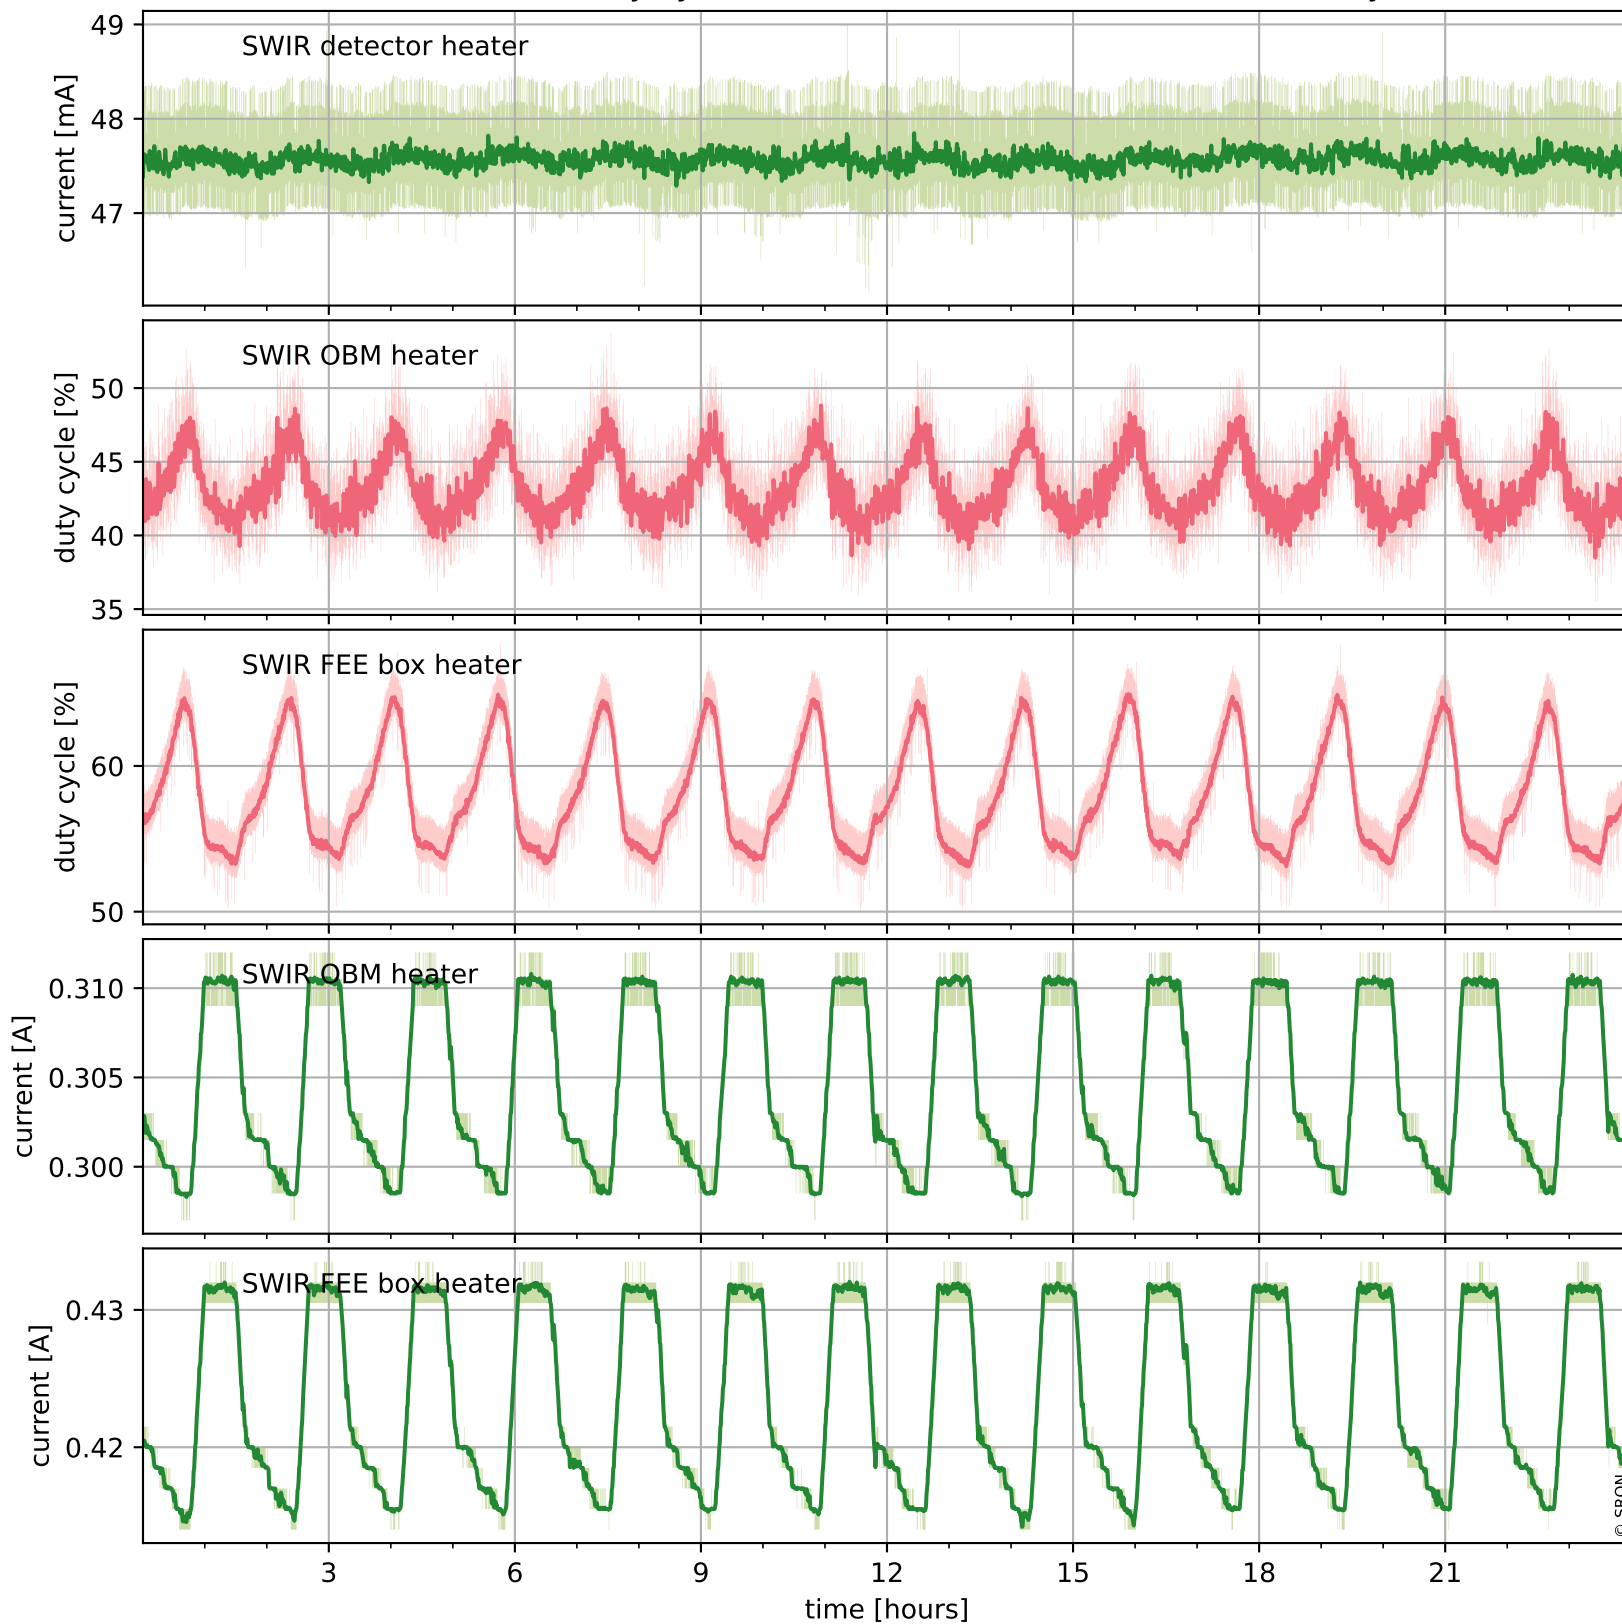

Tropomi SWIR housekeeping data

orbits : [13714, 13727]
coverage : 2020-06-06 / 2020-06-07
created : 2023-08-21T08:59:33

Temperature of sensors relevant for SWIR (one day)

Tropomi SWIR housekeeping data

orbits : [13243, 13727]
coverage : 2020-05-03 / 2020-06-07
created : 2023-08-21T08:59:33

Temperature of sensors relevant for SWIR (last month)

Tropomi SWIR housekeeping data

orbits : [13714, 13727]
coverage : 2020-06-06 / 2020-06-07
created : 2023-08-21T08:59:34

Current and duty cycle of 3 heaters relevant for SWIR (one day)

Tropomi SWIR housekeeping data

orbits : [13243, 13727]
coverage : 2020-05-03 / 2020-06-07
created : 2023-08-21T08:59:34

Current and duty cycle of 3 heaters relevant for SWIR (last month)

Tropomi SWIR housekeeping data

orbits : [13714, 13727]
coverage : 2020-06-06 / 2020-06-07
created : 2023-08-21T08:59:35

Temperature of sensors at the SWIR front-end electronics (one day)

Tropomi SWIR housekeeping data

orbits : [13243, 13727]
coverage : 2020-05-03 / 2020-06-07
created : 2023-08-21T08:59:35