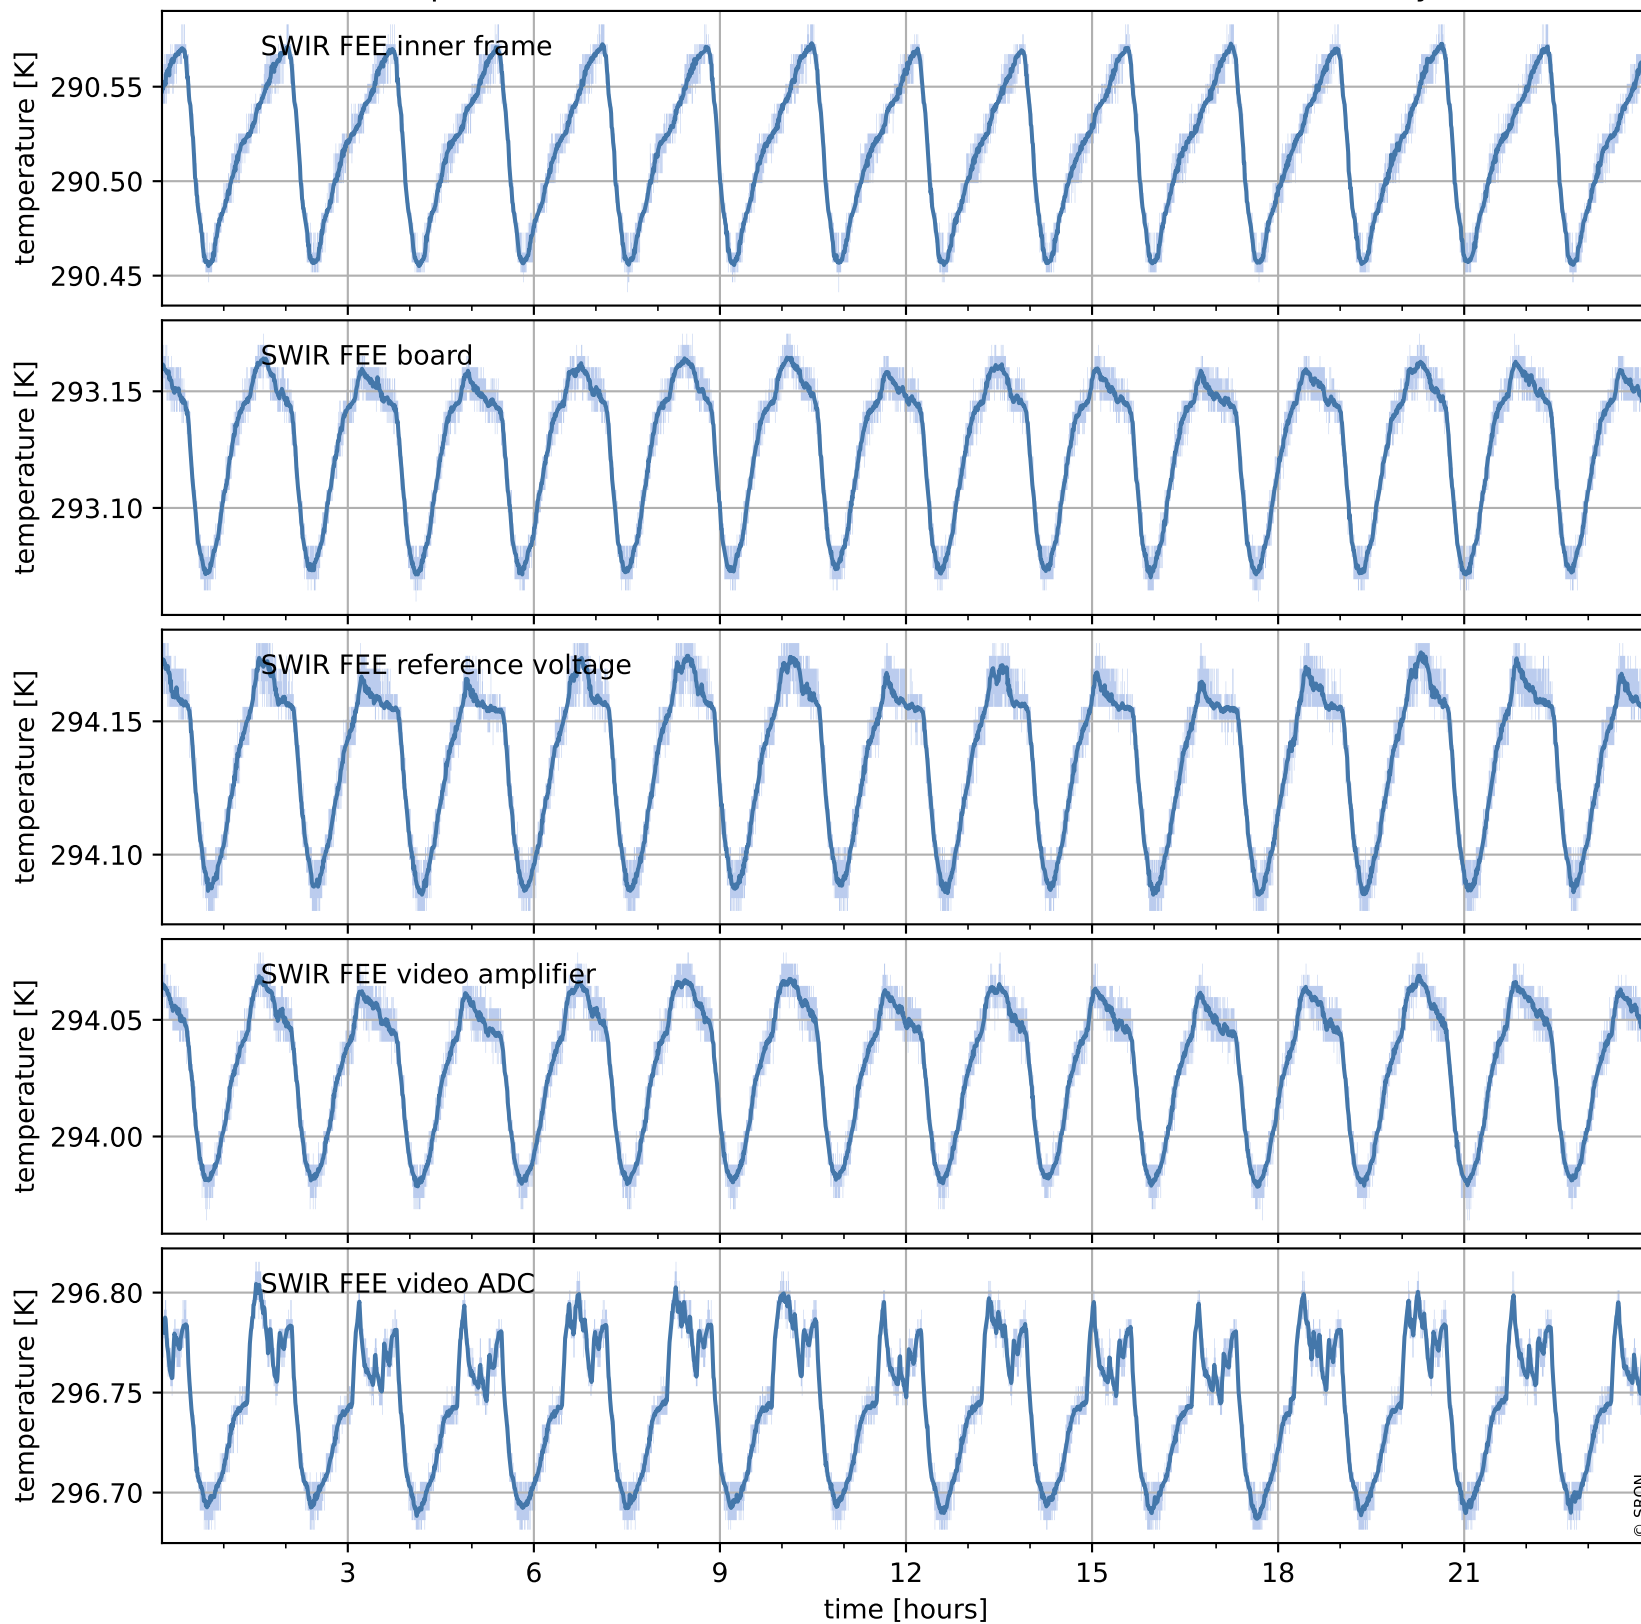

Tropomi SWIR housekeeping data

orbits : [13728, 13742]
coverage : 2020-06-07 / 2020-06-08
created : 2023-08-21T08:59:37

Temperature of sensors at the SWIR front-end electronics (one day)