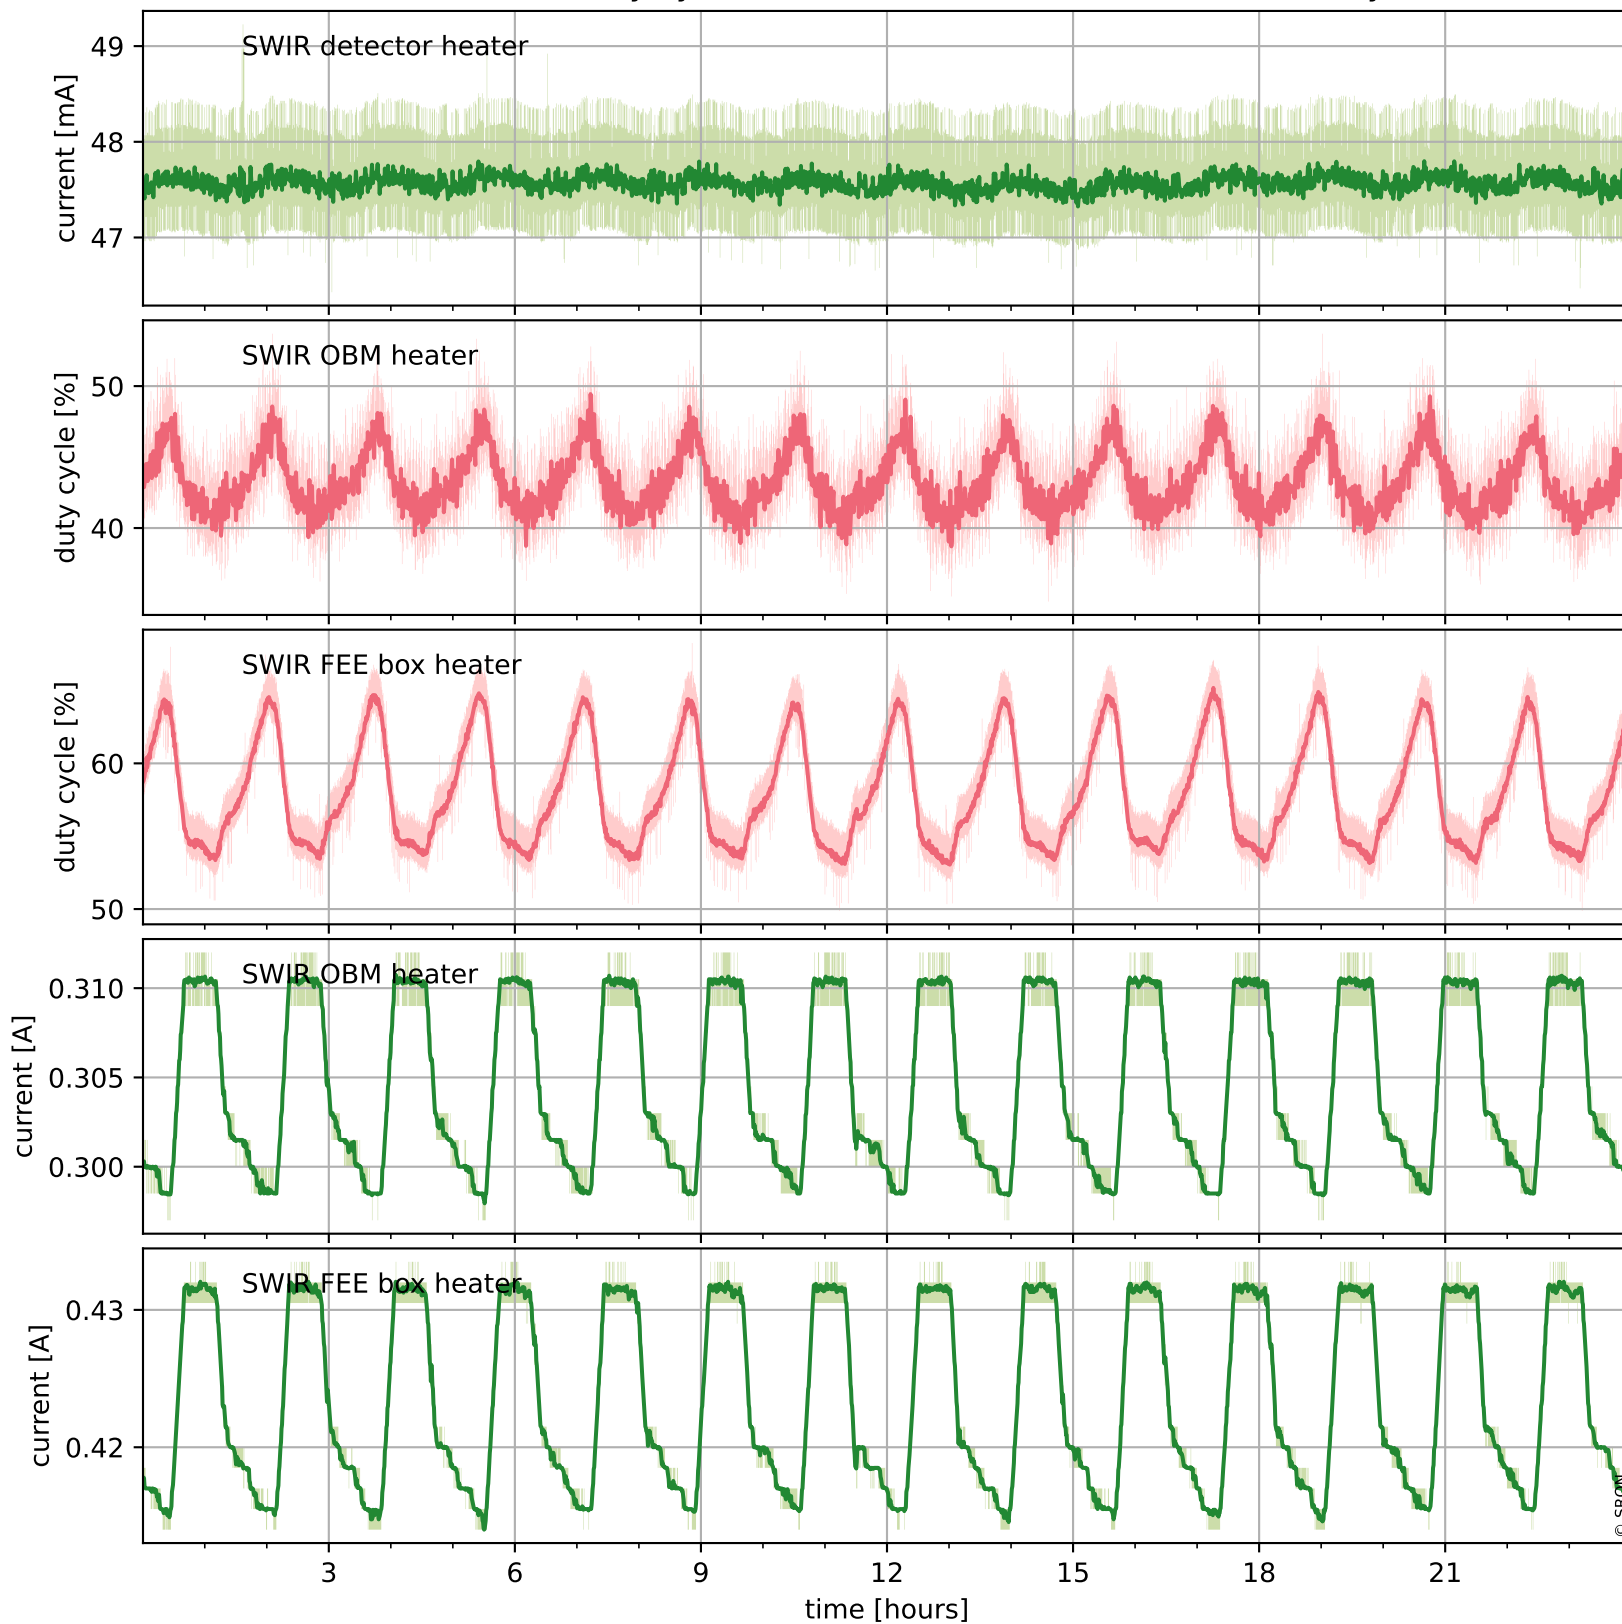

Tropomi SWIR housekeeping data

orbits : [13728, 13742]
coverage : 2020-06-07 / 2020-06-08
created : 2023-08-21T08:59:36

Current and duty cycle of 3 heaters relevant for SWIR (one day)