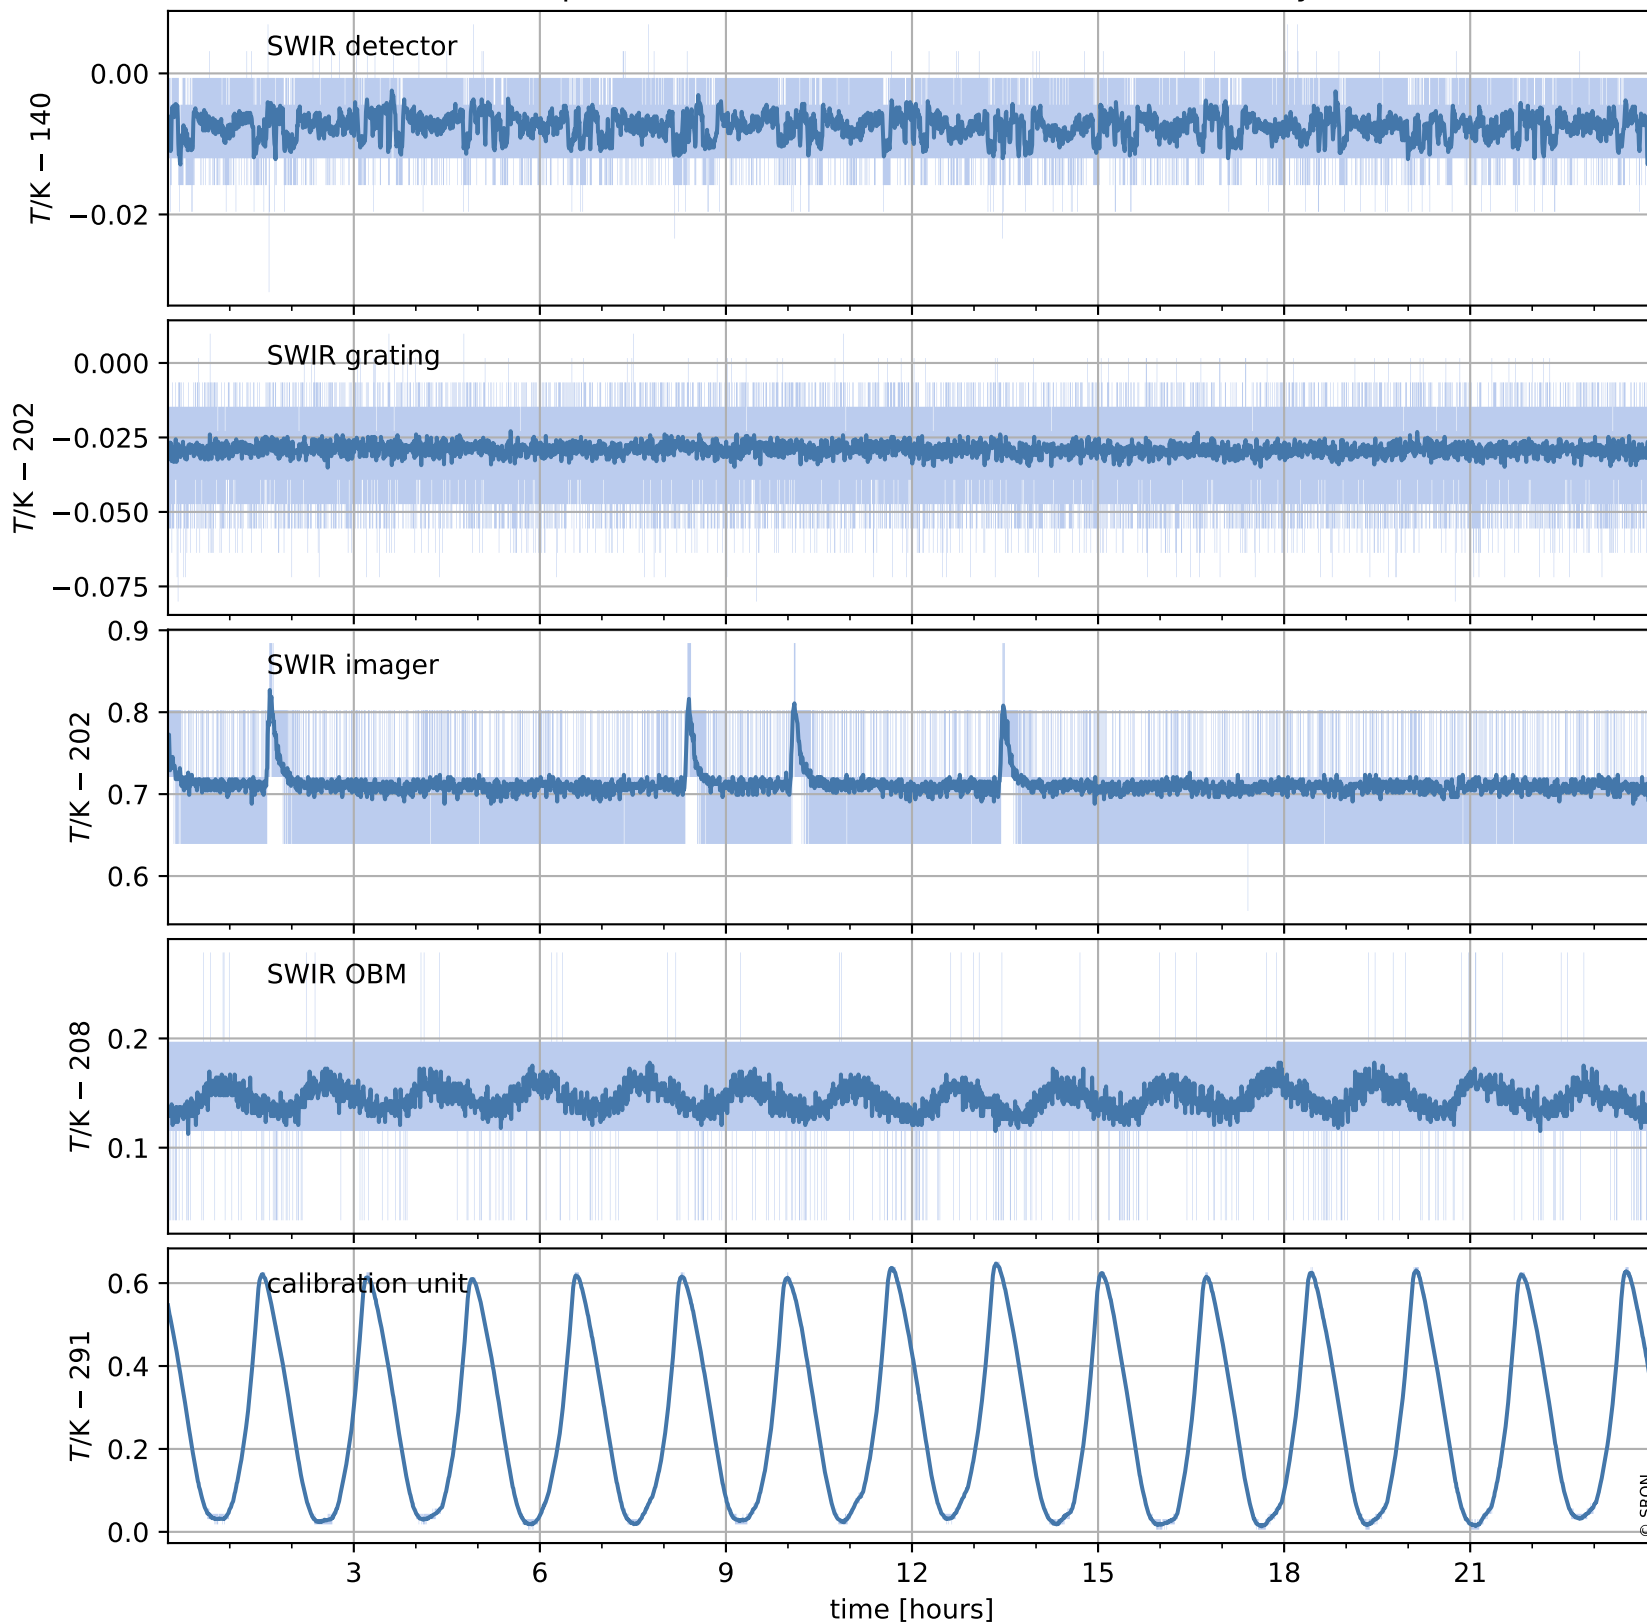

# Tropomi SWIR housekeeping data

orbits : [13728, 13742]  
coverage : 2020-06-07 / 2020-06-08  
created : 2023-08-21T08:59:36

## Temperature of sensors relevant for SWIR (one day)

## Temperature of sensors relevant for SWIR (last month)