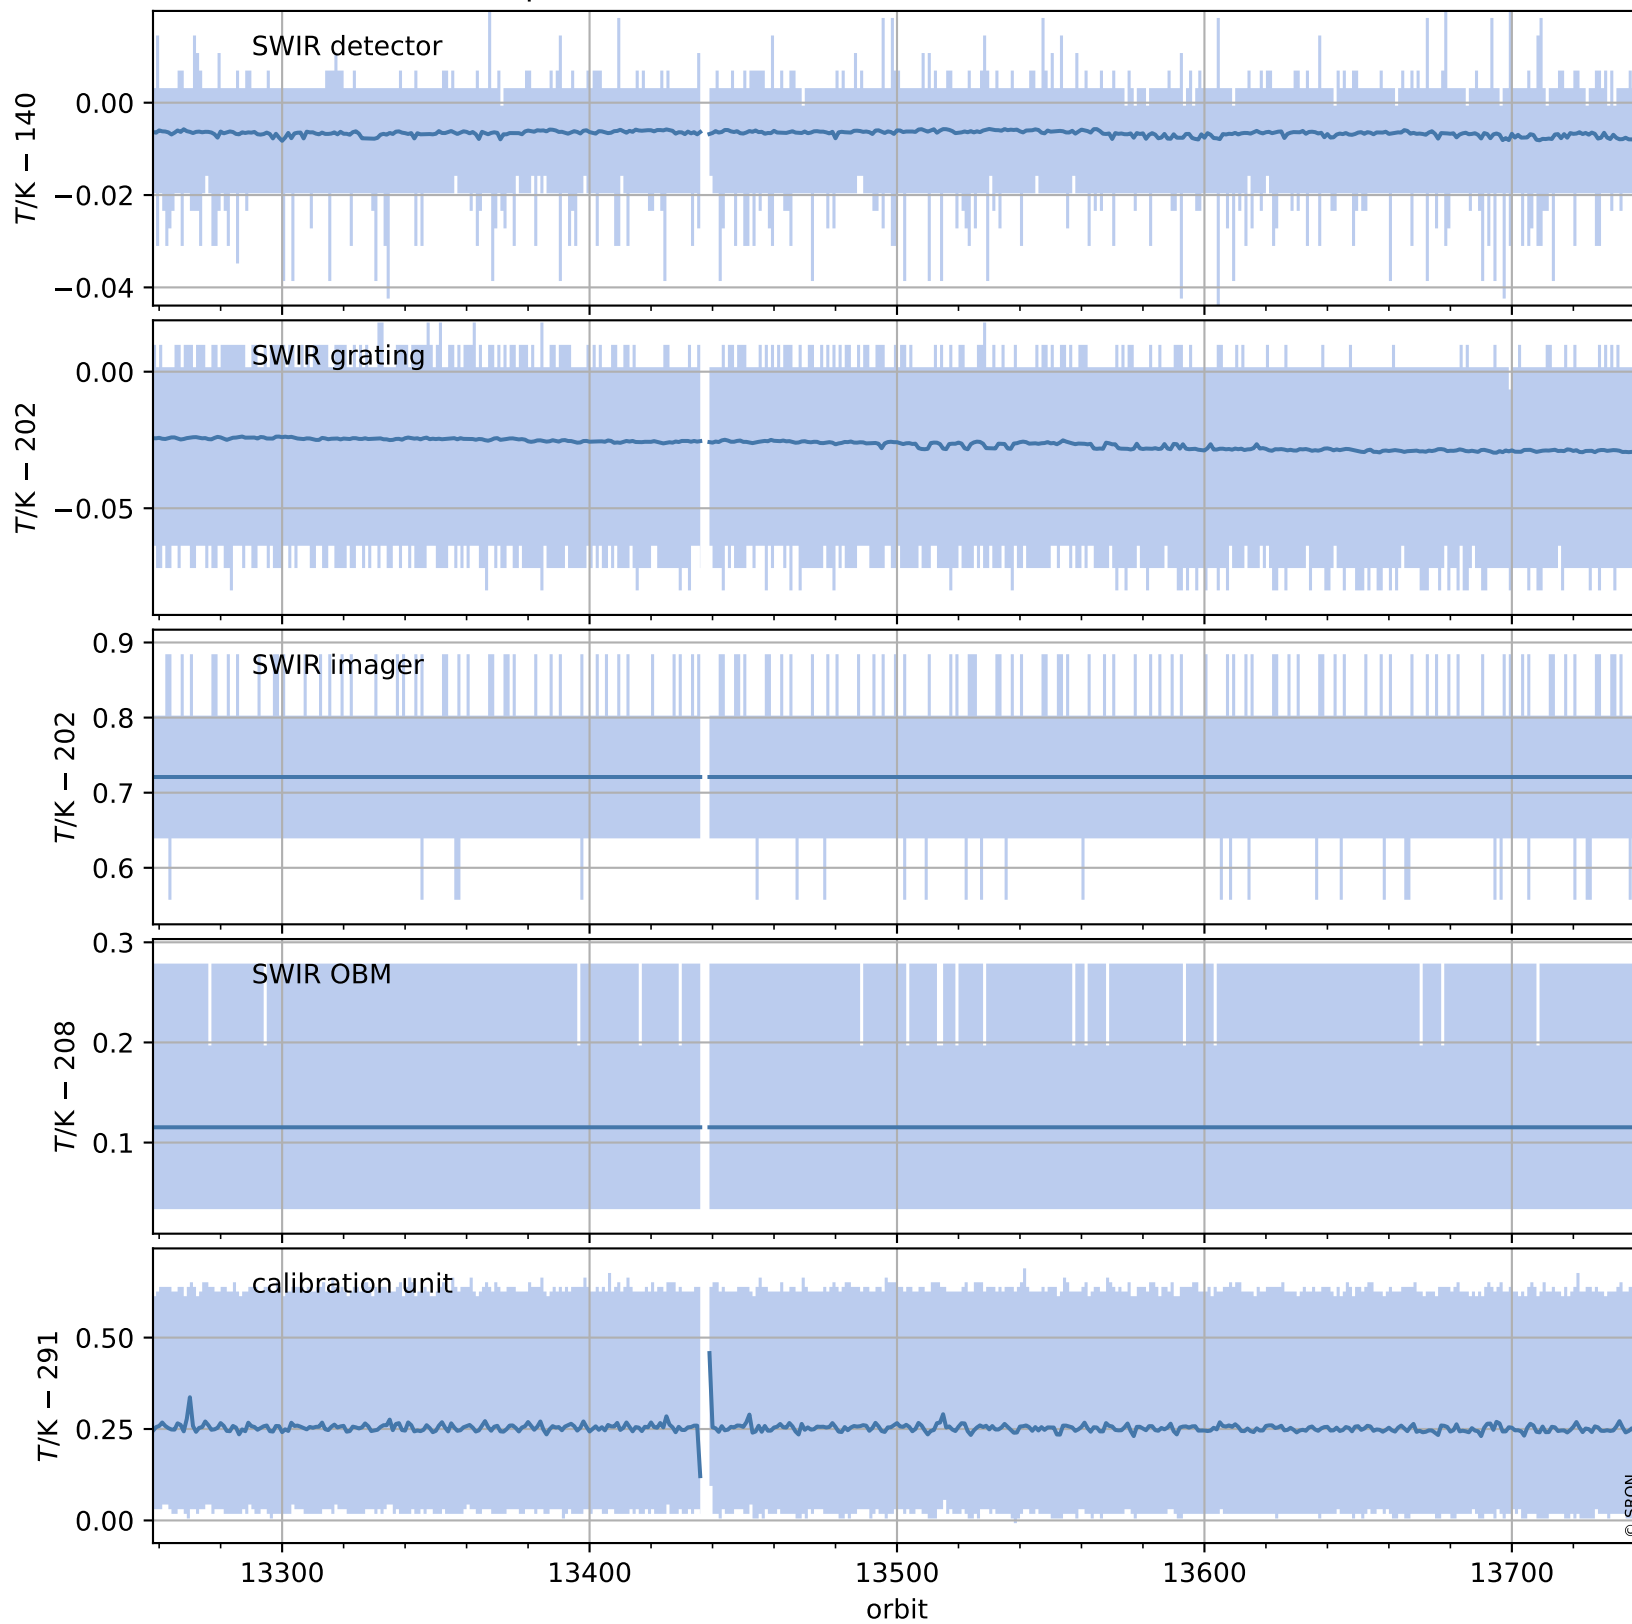

# Tropomi SWIR housekeeping data

orbits : [13728, 13742]  
coverage : 2020-06-07 / 2020-06-08  
created : 2023-08-21T08:59:36

## Temperature of sensors relevant for SWIR (one day)

# Tropomi SWIR housekeeping data

orbits : [13258, 13742]  
coverage : 2020-05-04 / 2020-06-08  
created : 2023-08-21T08:59:36

## Temperature of sensors relevant for SWIR (last month)