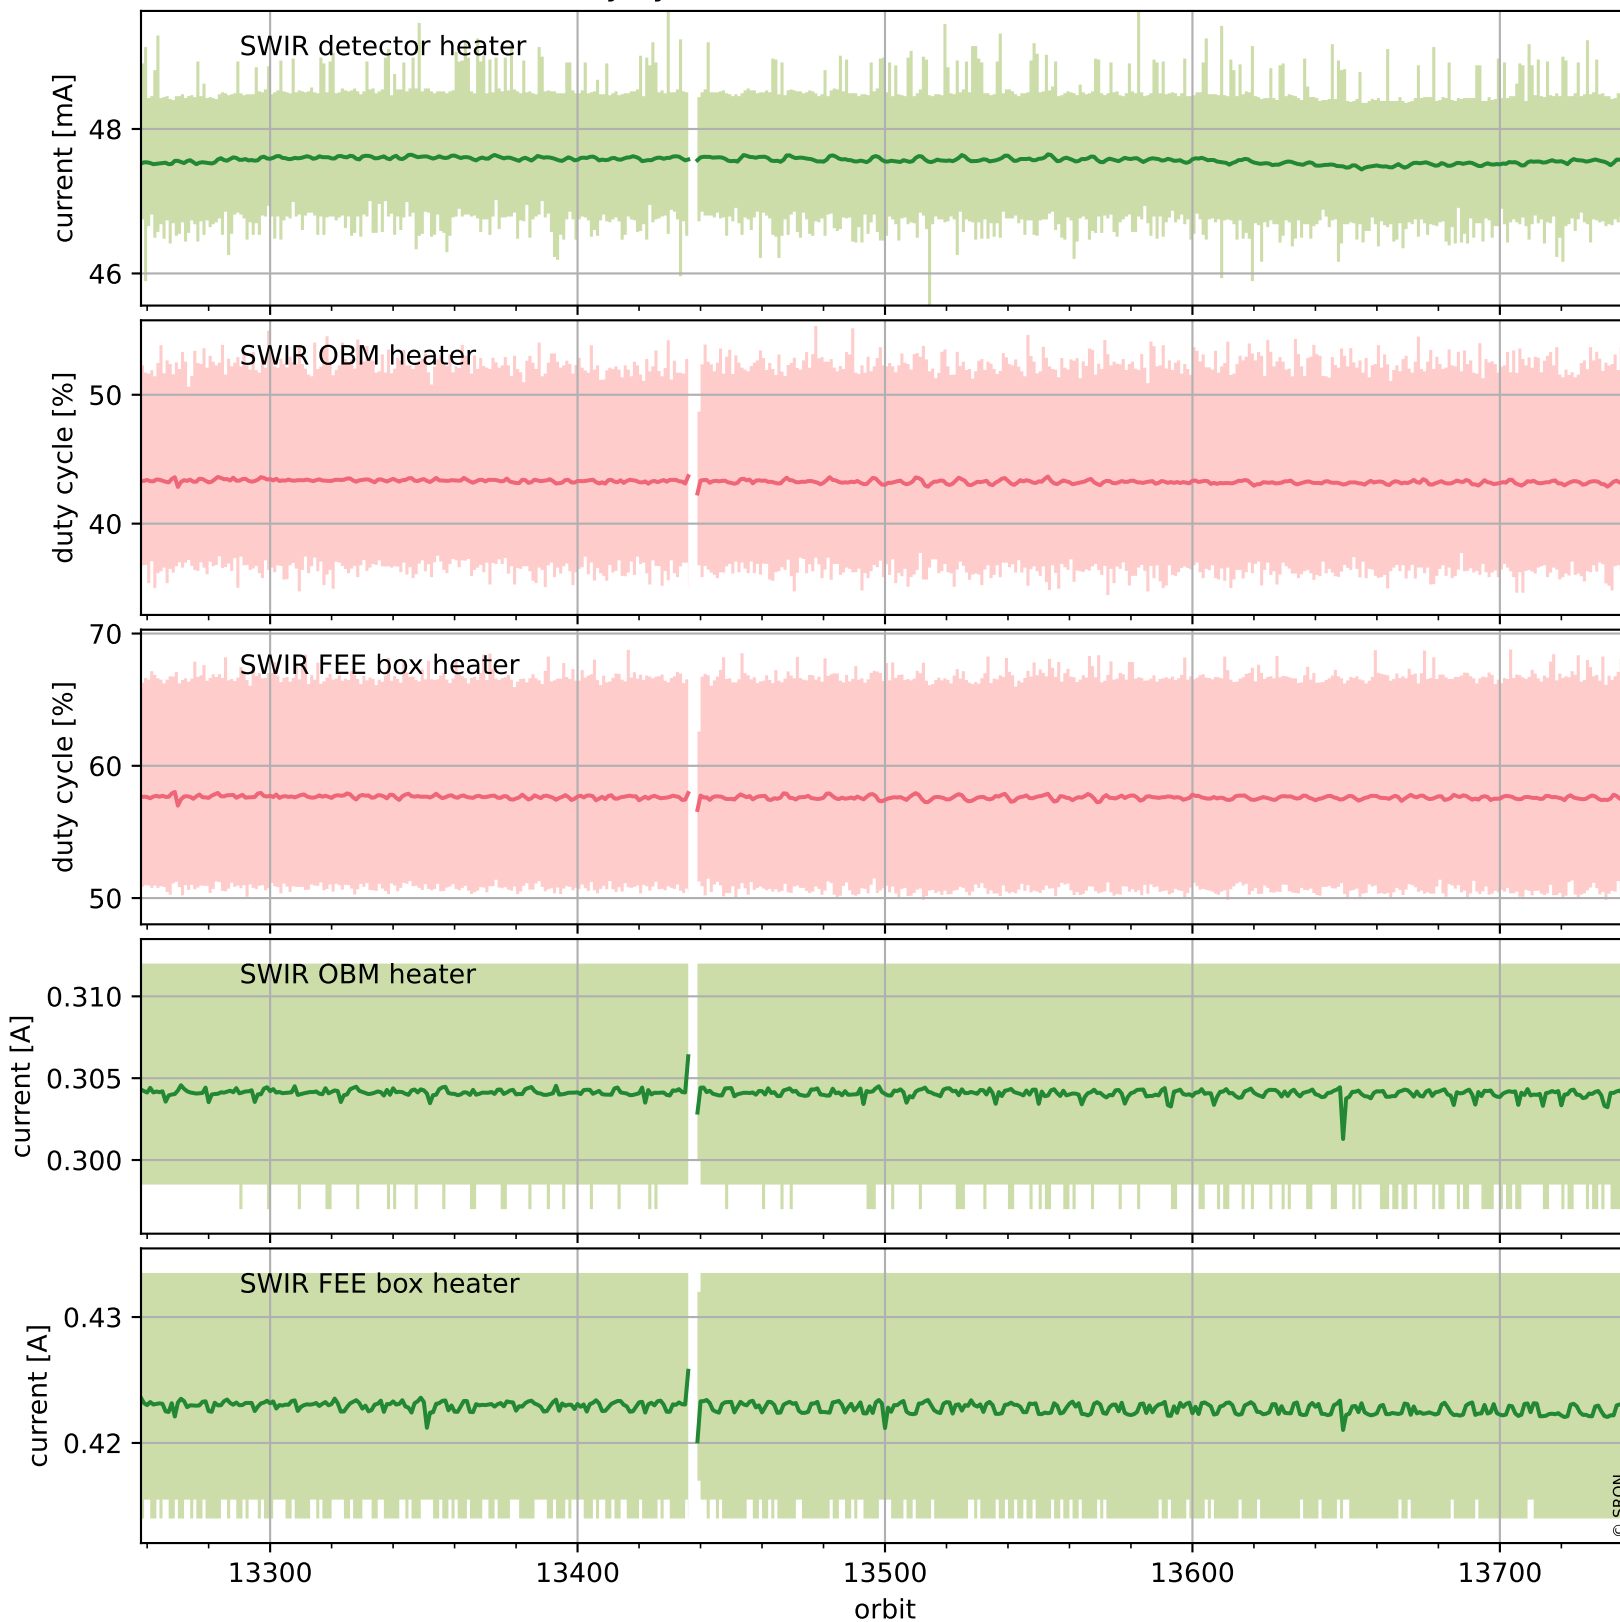

Tropomi SWIR housekeeping data

orbits : [13258, 13742]
coverage : 2020-05-04 / 2020-06-08
created : 2023-08-21T08:59:37

Current and duty cycle of 3 heaters relevant for SWIR (last month)