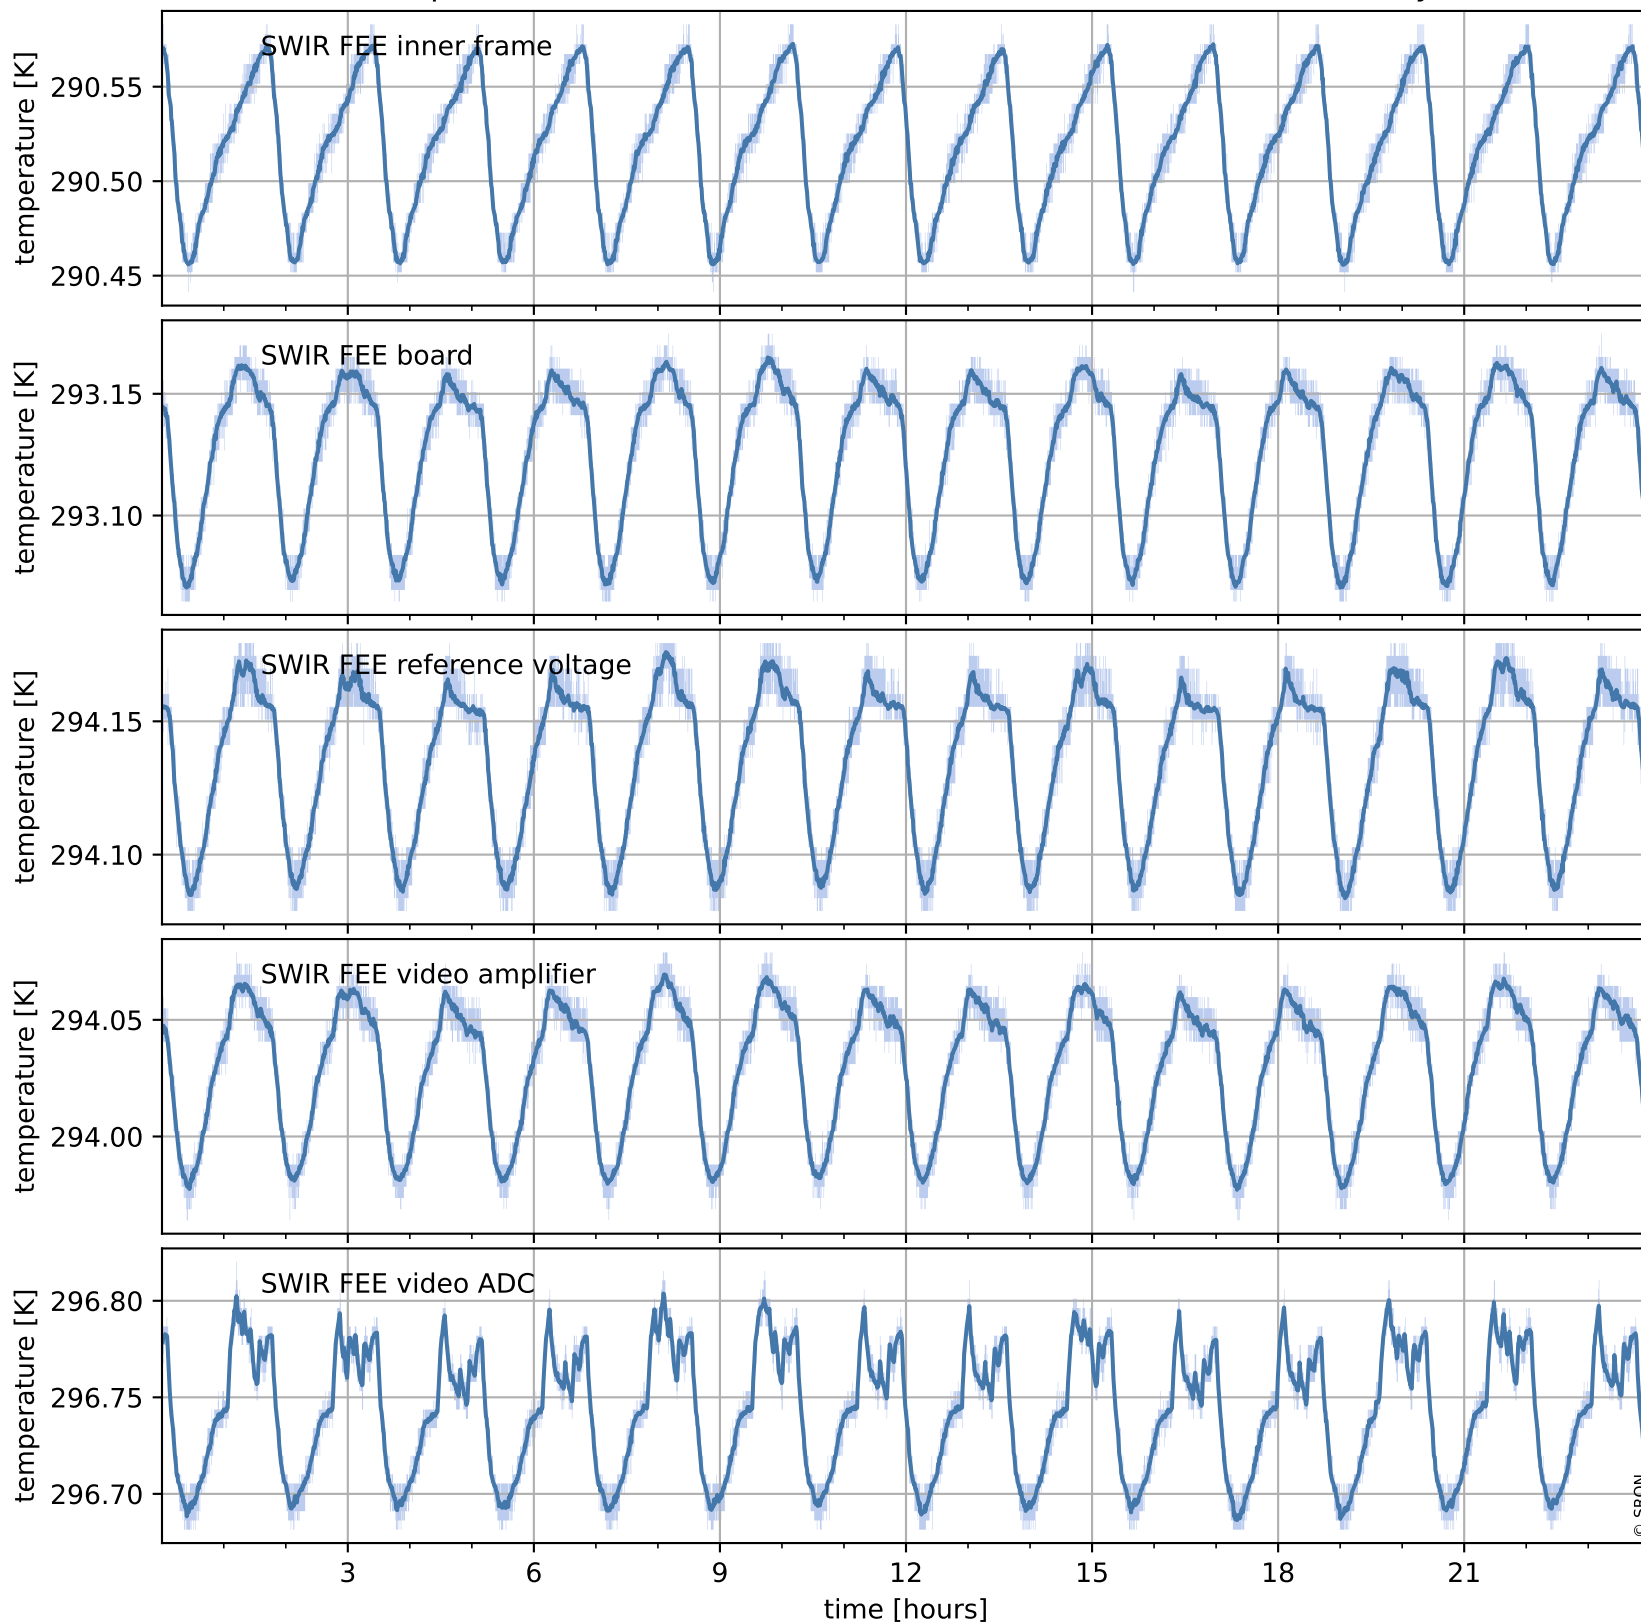

Tropomi SWIR housekeeping data

orbits : [13743, 13756]
coverage : 2020-06-08 / 2020-06-09
created : 2023-08-21T08:59:39

Temperature of sensors at the SWIR front-end electronics (one day)