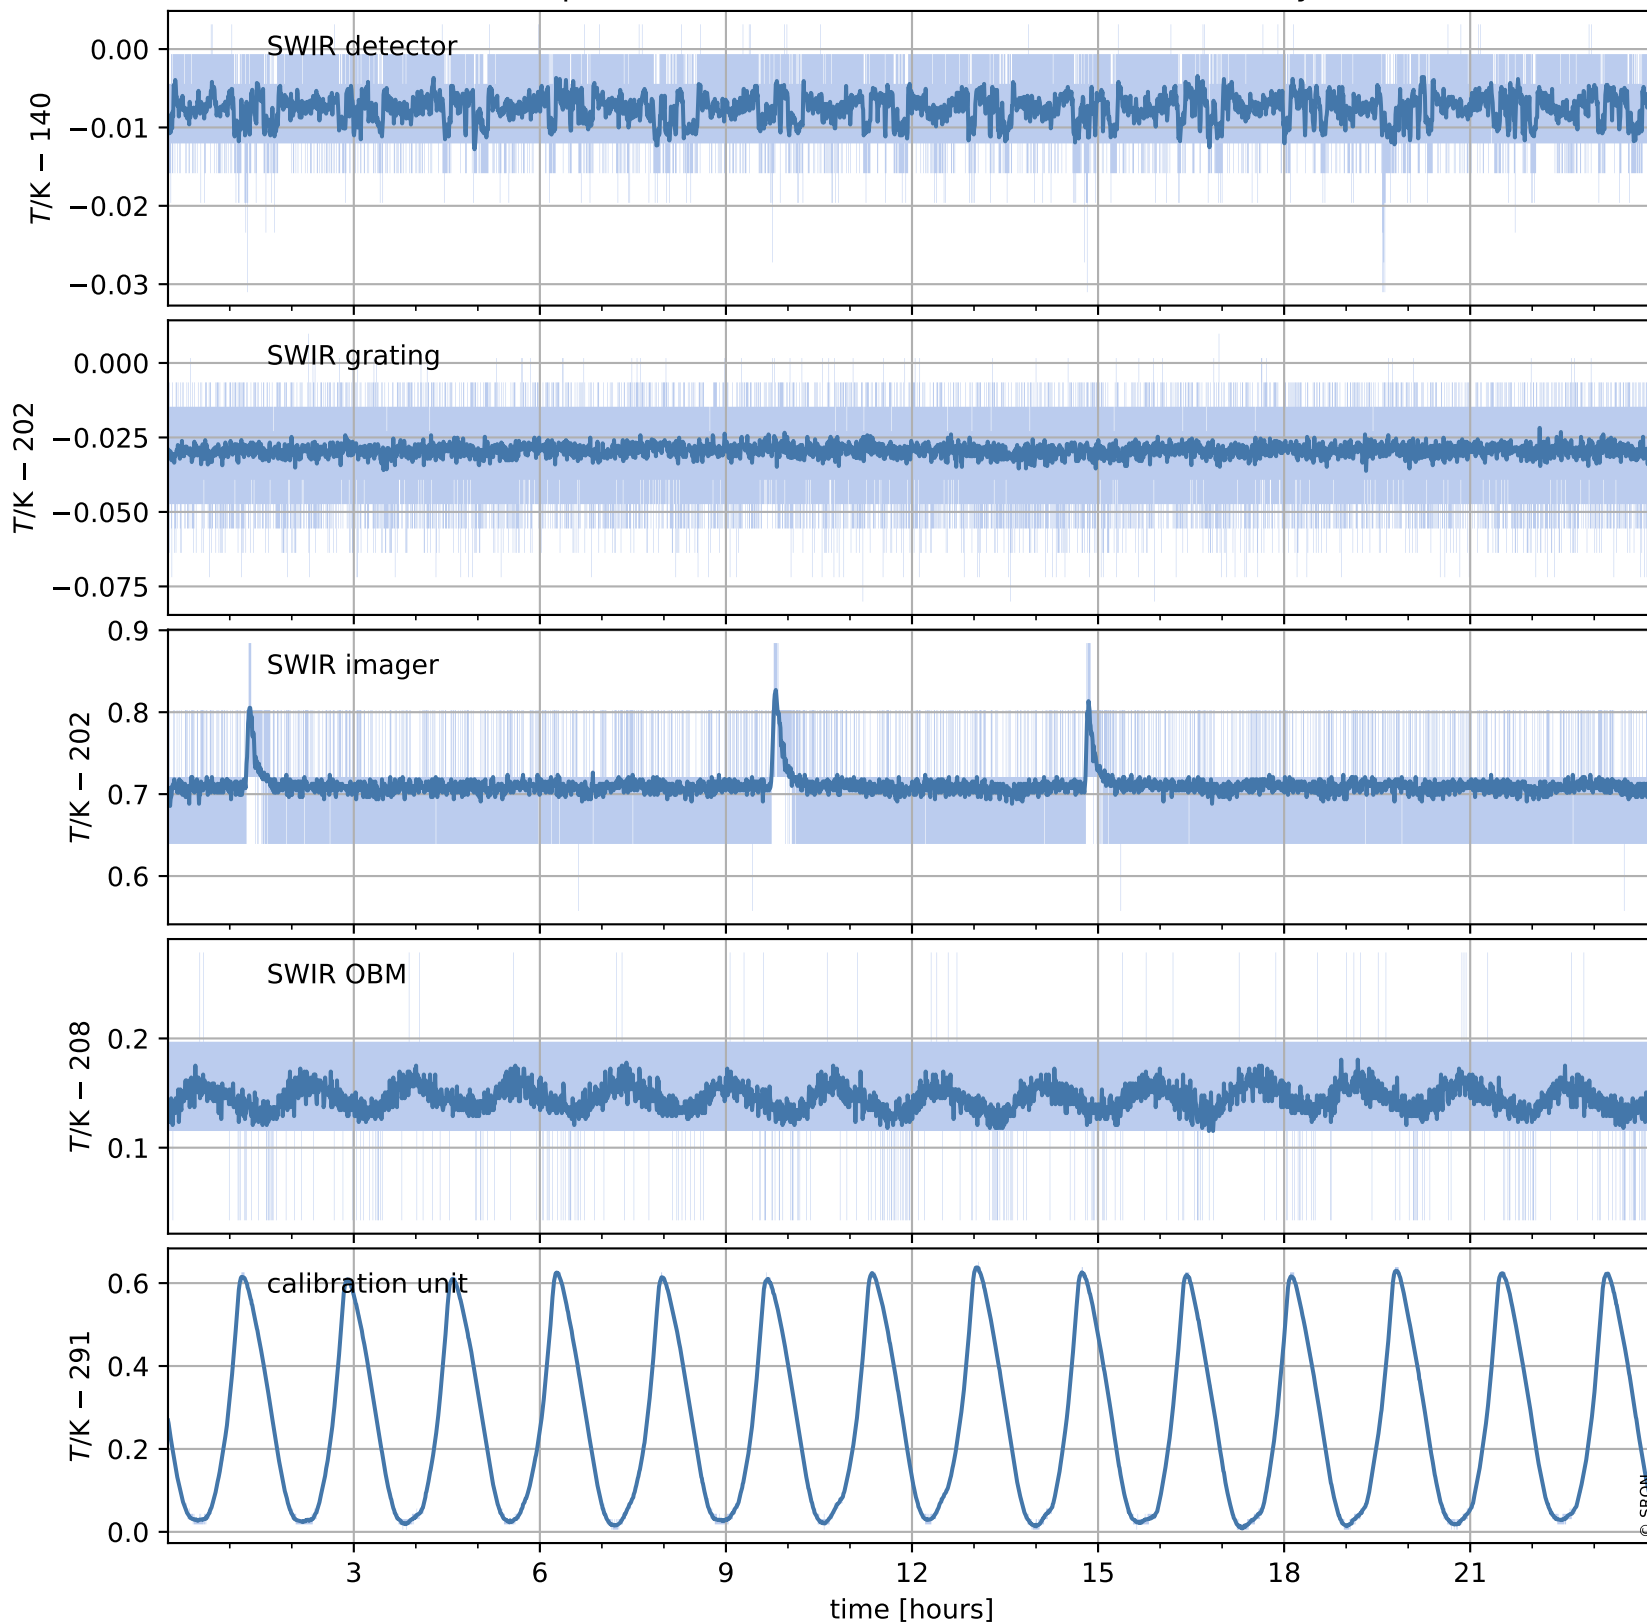

# Tropomi SWIR housekeeping data

orbits : [13743, 13756]  
coverage : 2020-06-08 / 2020-06-09  
created : 2023-08-21T08:59:38

## Temperature of sensors relevant for SWIR (one day)

## Temperature of sensors relevant for SWIR (last month)