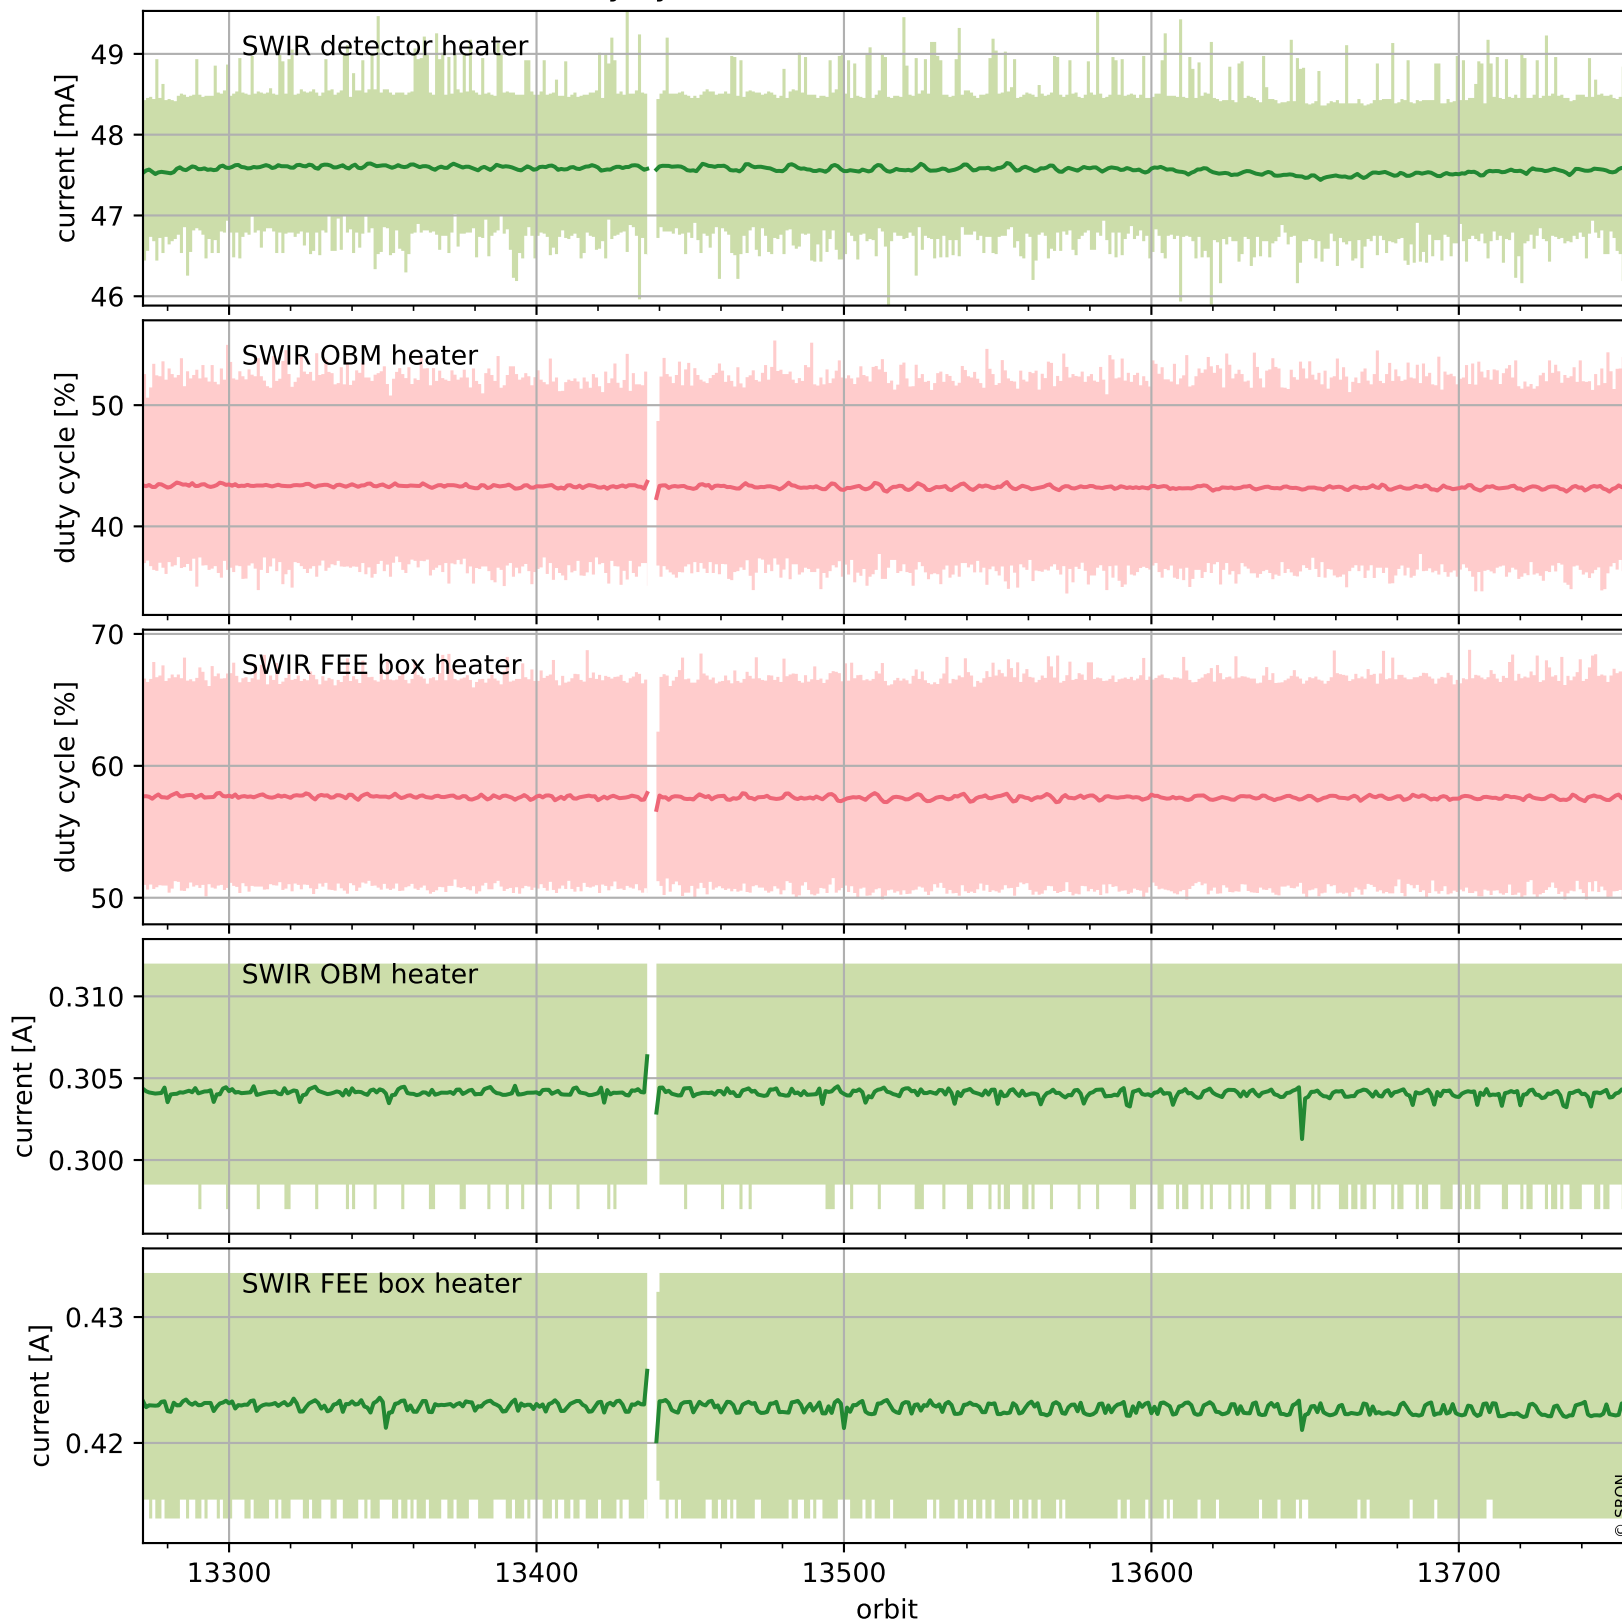

Tropomi SWIR housekeeping data

orbits : [13272, 13756]
coverage : 2020-05-05 / 2020-06-09
created : 2023-08-21T08:59:39

Current and duty cycle of 3 heaters relevant for SWIR (last month)