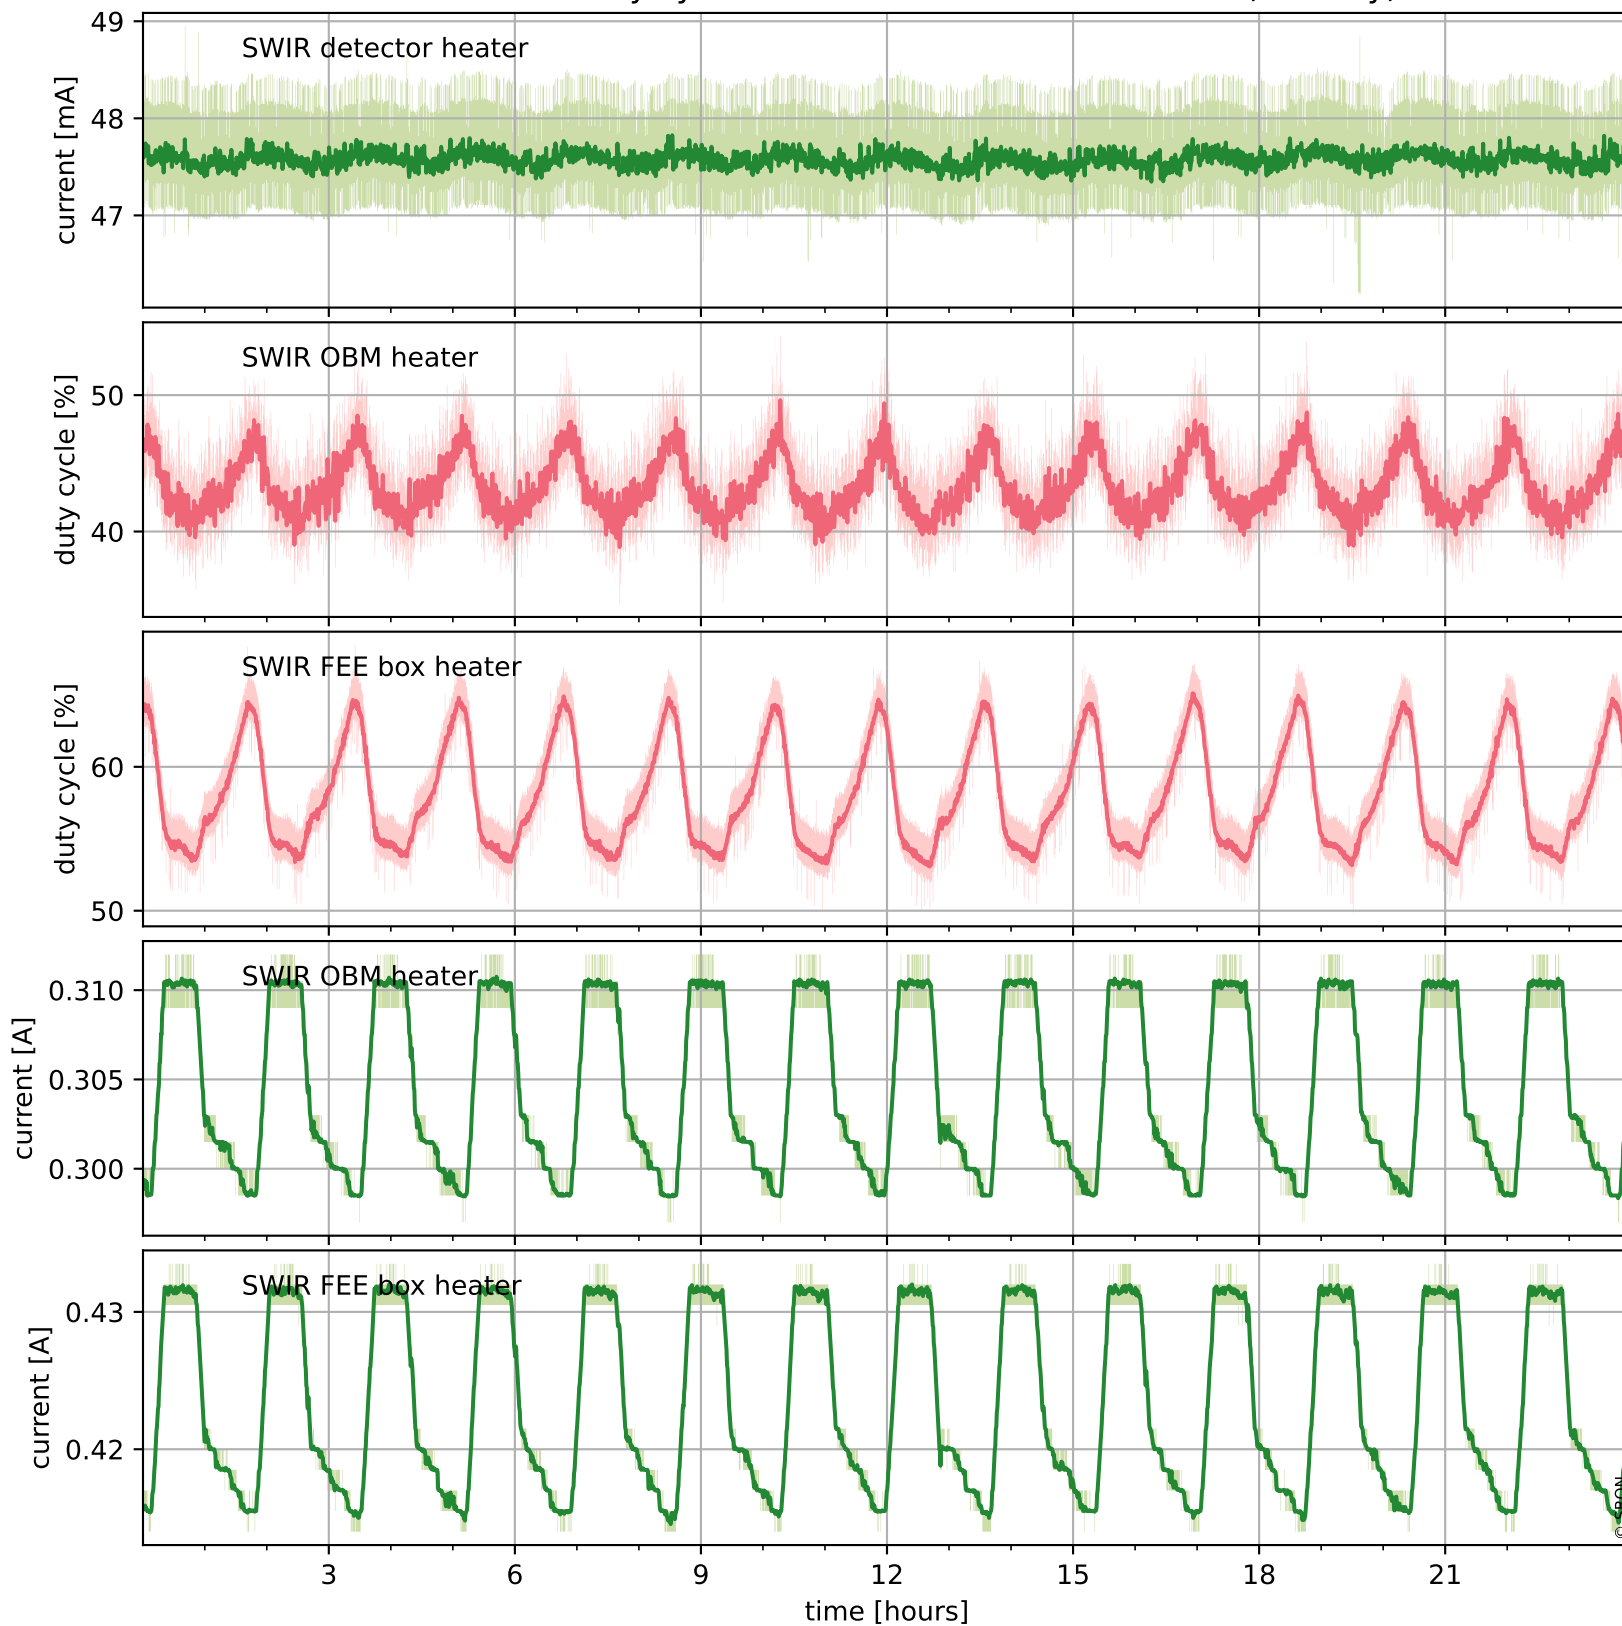

Tropomi SWIR housekeeping data

orbits : [13743, 13756]
coverage : 2020-06-08 / 2020-06-09
created : 2023-08-21T08:59:39

Current and duty cycle of 3 heaters relevant for SWIR (one day)