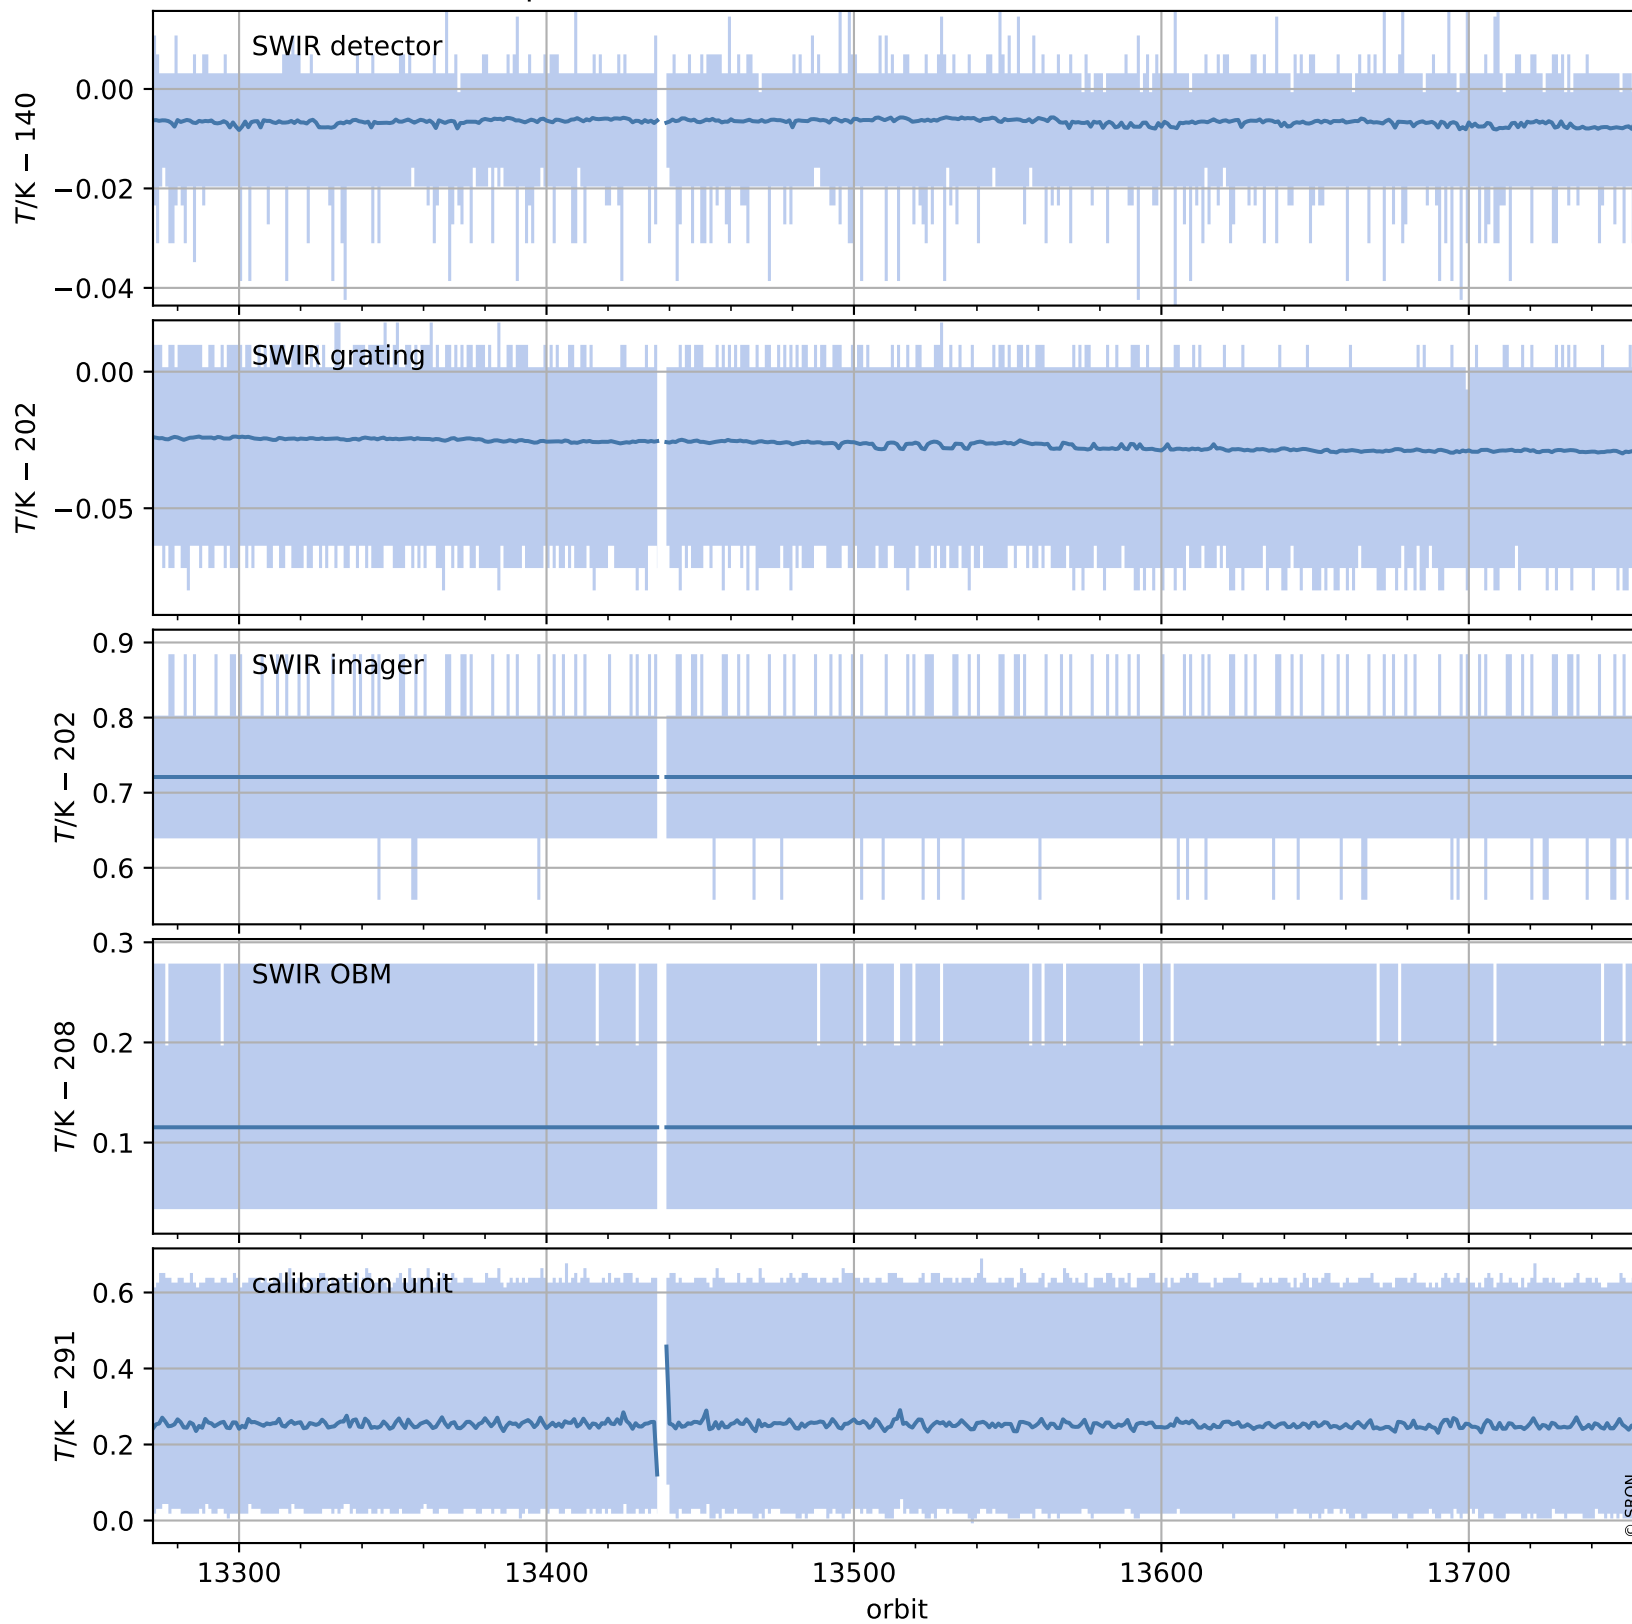

# Tropomi SWIR housekeeping data

orbits : [13743, 13756]  
coverage : 2020-06-08 / 2020-06-09  
created : 2023-08-21T08:59:38

## Temperature of sensors relevant for SWIR (one day)

# Tropomi SWIR housekeeping data

orbits : [13272, 13756]  
coverage : 2020-05-05 / 2020-06-09  
created : 2023-08-21T08:59:38

## Temperature of sensors relevant for SWIR (last month)