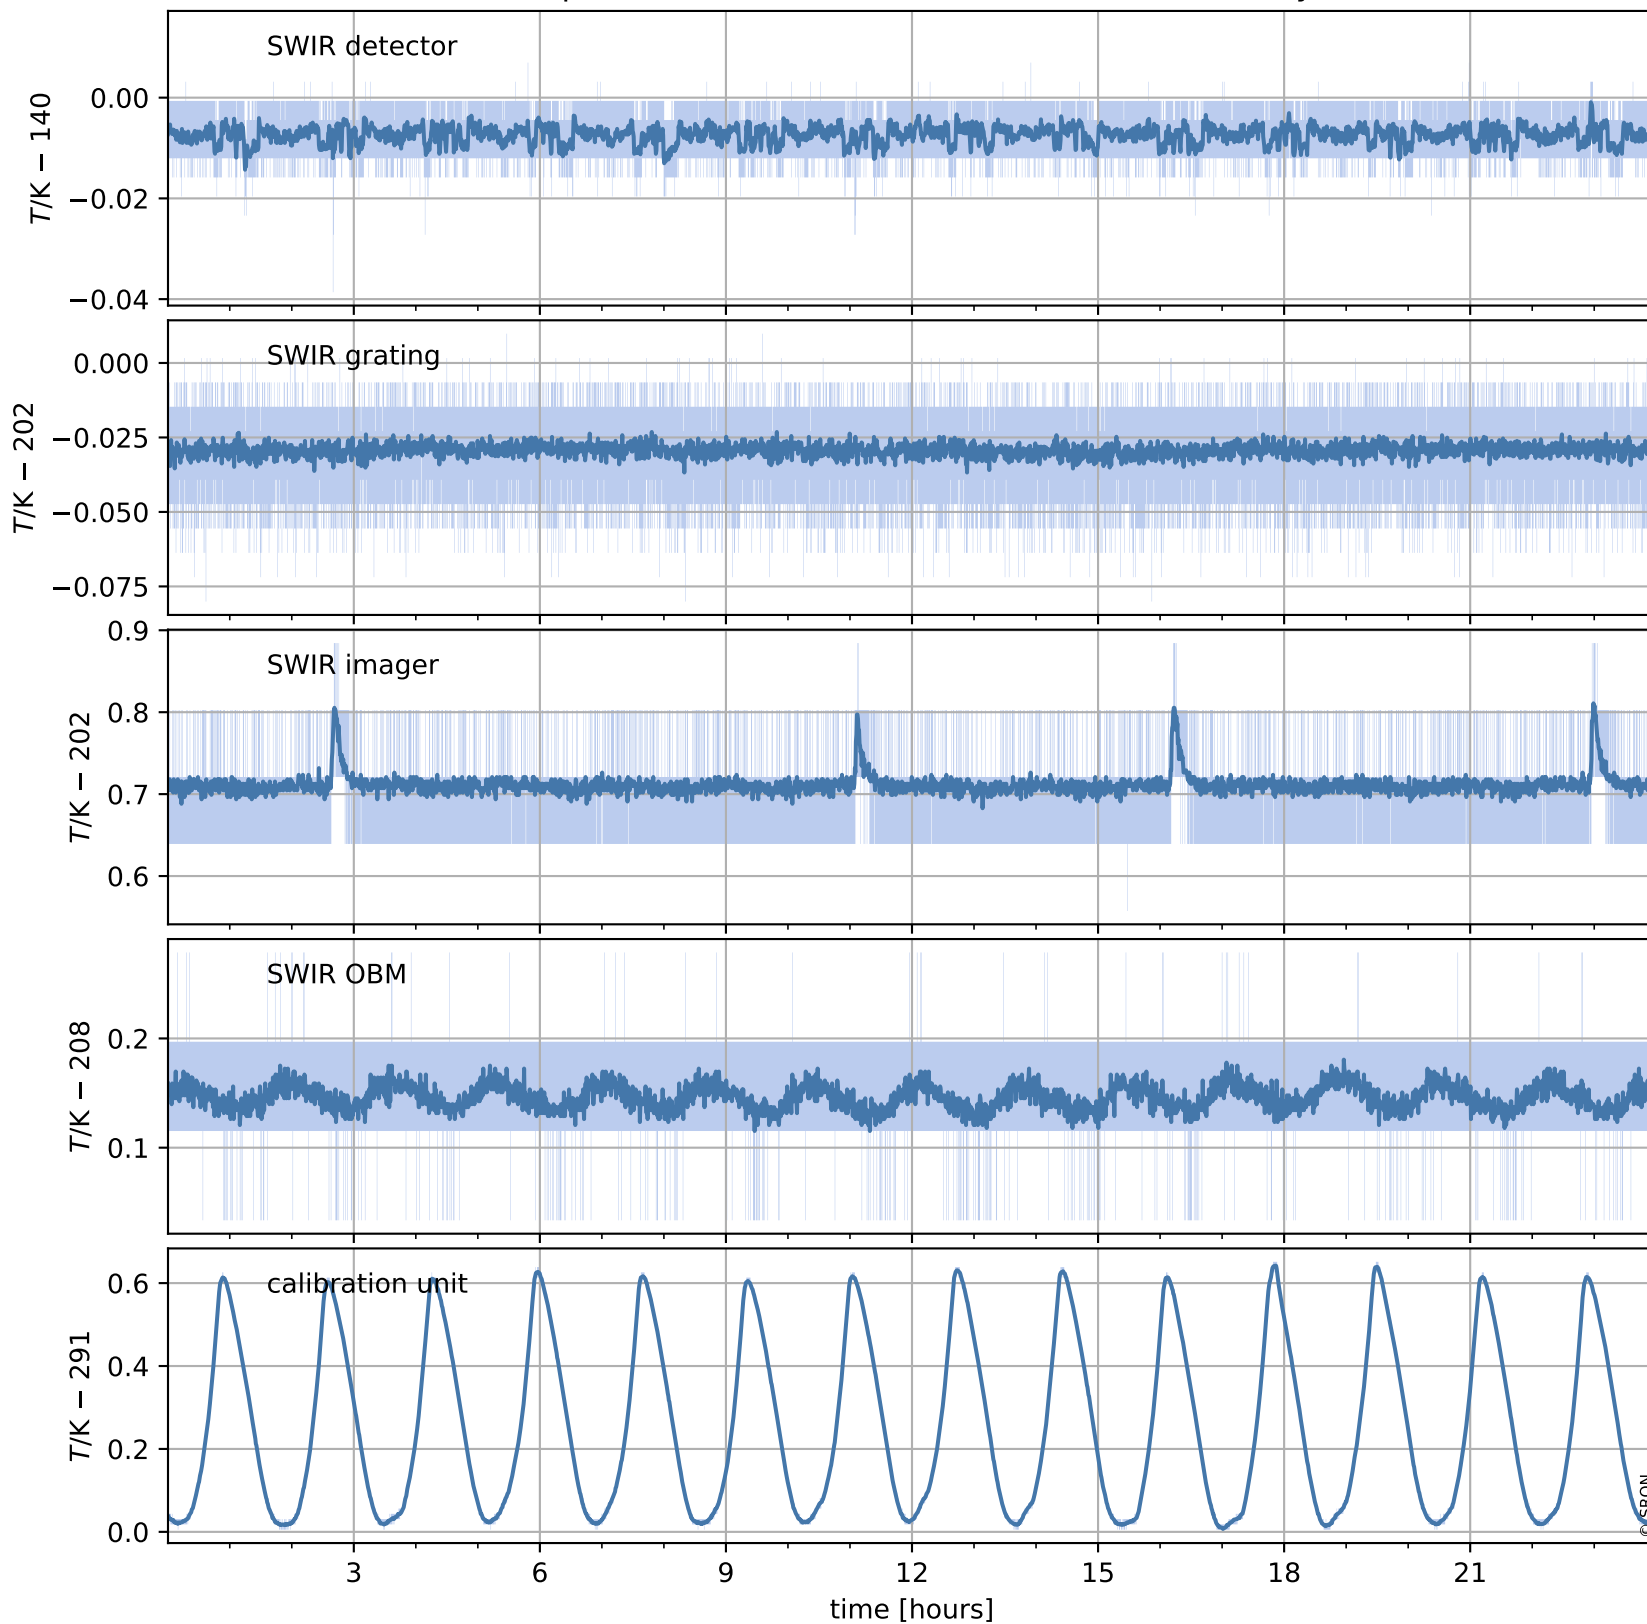

Tropomi SWIR housekeeping data

orbits : [13757, 13770]
coverage : 2020-06-09 / 2020-06-10
created : 2023-08-21T08:59:40

Temperature of sensors relevant for SWIR (one day)

Tropomi SWIR housekeeping data

orbits : [13286, 13770]
coverage : 2020-05-06 / 2020-06-10
created : 2023-08-21T08:59:41

Temperature of sensors relevant for SWIR (last month)

Tropomi SWIR housekeeping data

orbits : [13757, 13770]
coverage : 2020-06-09 / 2020-06-10
created : 2023-08-21T08:59:41

Current and duty cycle of 3 heaters relevant for SWIR (one day)