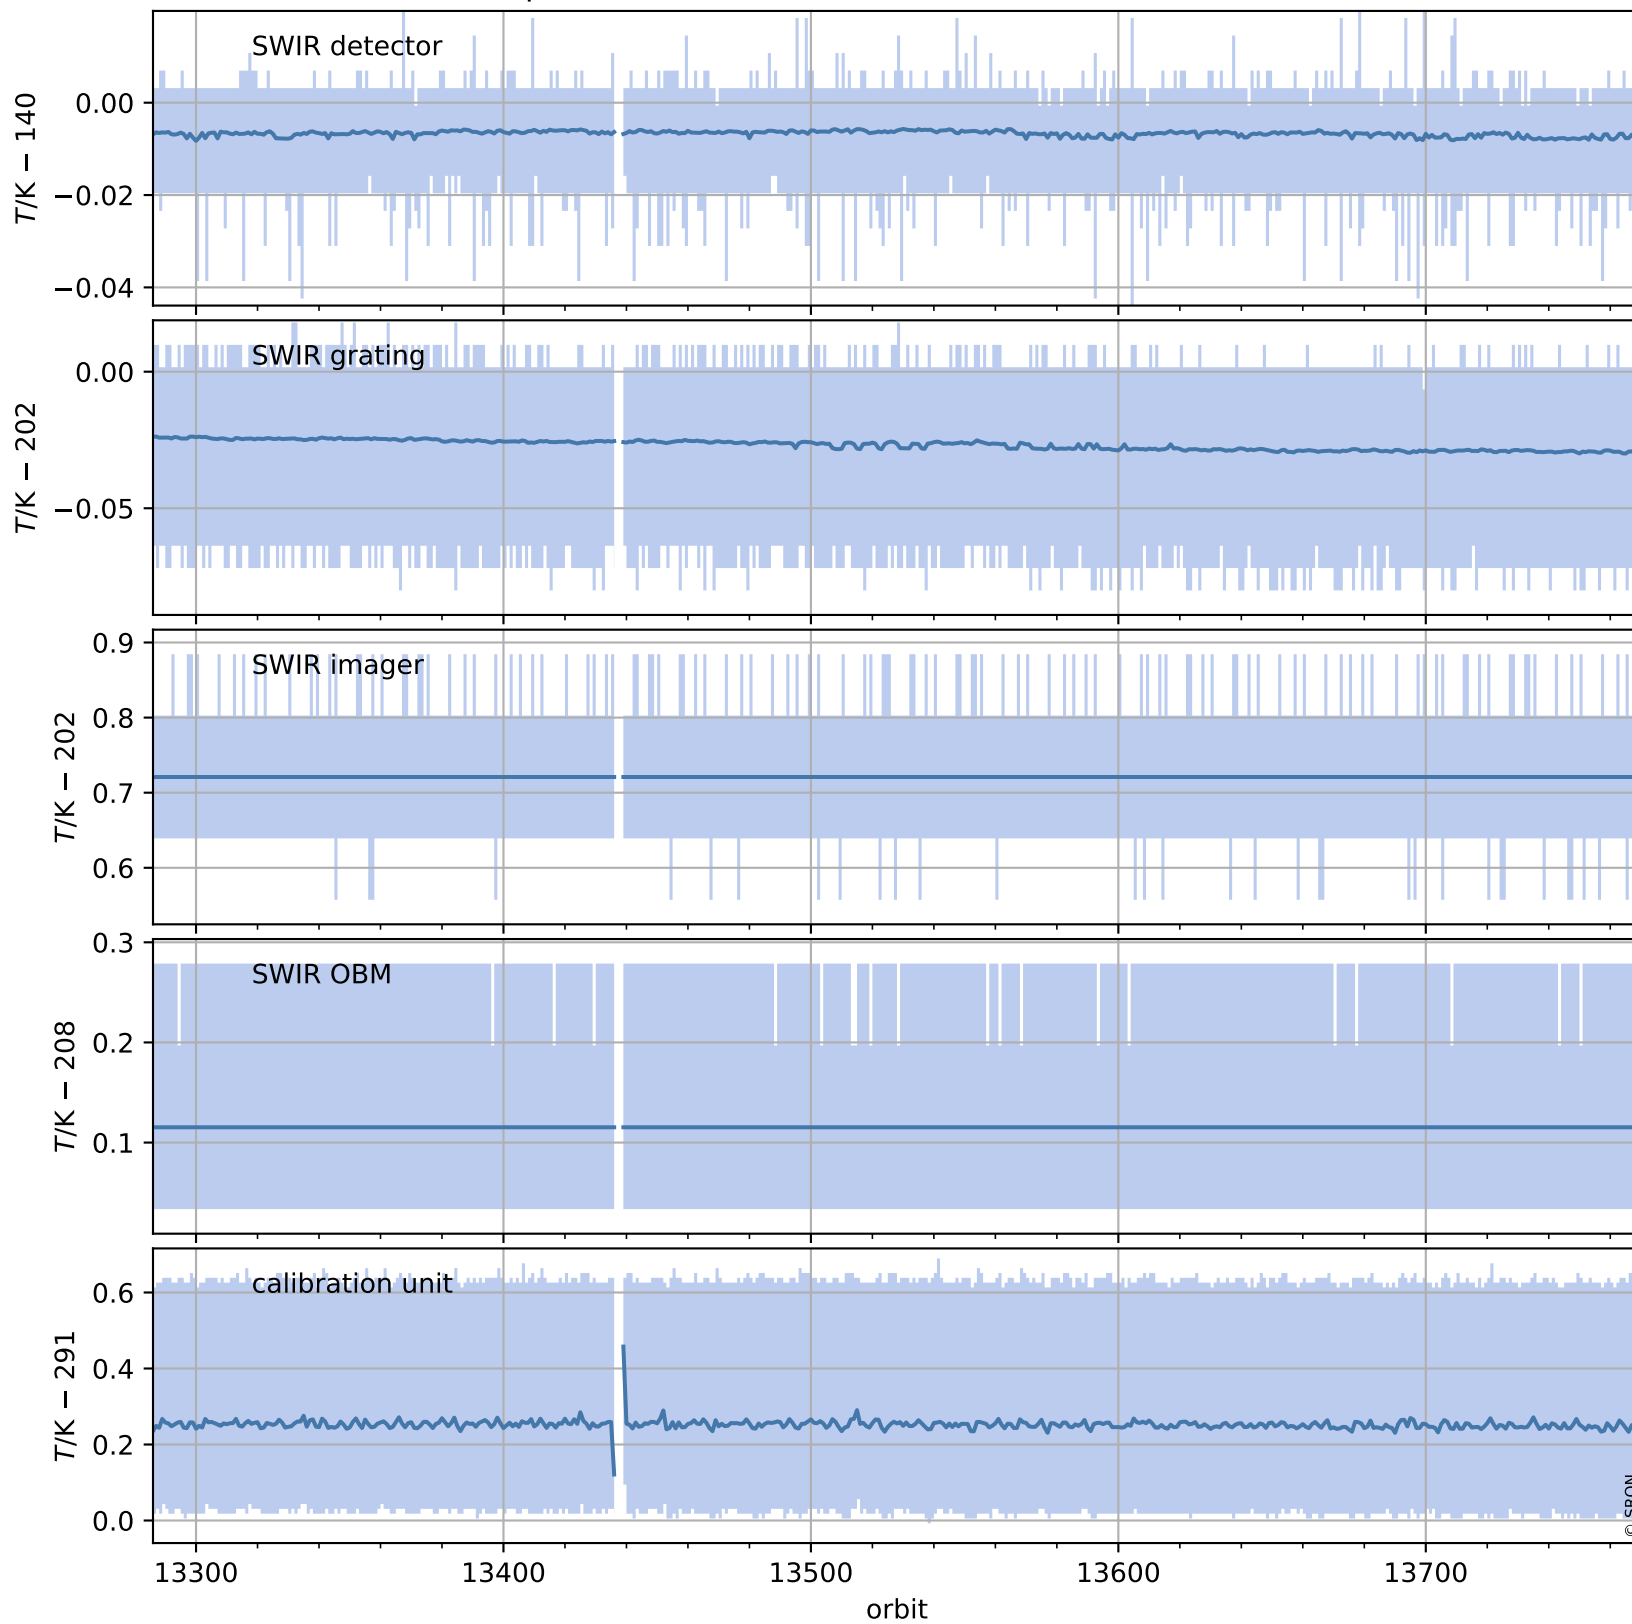

Tropomi SWIR housekeeping data

orbits : [13757, 13770]
coverage : 2020-06-09 / 2020-06-10
created : 2023-08-21T08:59:40

Temperature of sensors relevant for SWIR (one day)

Tropomi SWIR housekeeping data

orbits : [13286, 13770]
coverage : 2020-05-06 / 2020-06-10
created : 2023-08-21T08:59:41

Temperature of sensors relevant for SWIR (last month)

Tropomi SWIR housekeeping data

orbits : [13757, 13770]
coverage : 2020-06-09 / 2020-06-10
created : 2023-08-21T08:59:41

Current and duty cycle of 3 heaters relevant for SWIR (one day)

Tropomi SWIR housekeeping data

orbits : [13286, 13770]
coverage : 2020-05-06 / 2020-06-10
created : 2023-08-21T08:59:41

Current and duty cycle of 3 heaters relevant for SWIR (last month)

Tropomi SWIR housekeeping data

orbits : [13757, 13770]
coverage : 2020-06-09 / 2020-06-10
created : 2023-08-21T08:59:42

Temperature of sensors at the SWIR front-end electronics (one day)

Tropomi SWIR housekeeping data

orbits : [13286, 13770]
coverage : 2020-05-06 / 2020-06-10
created : 2023-08-21T08:59:42