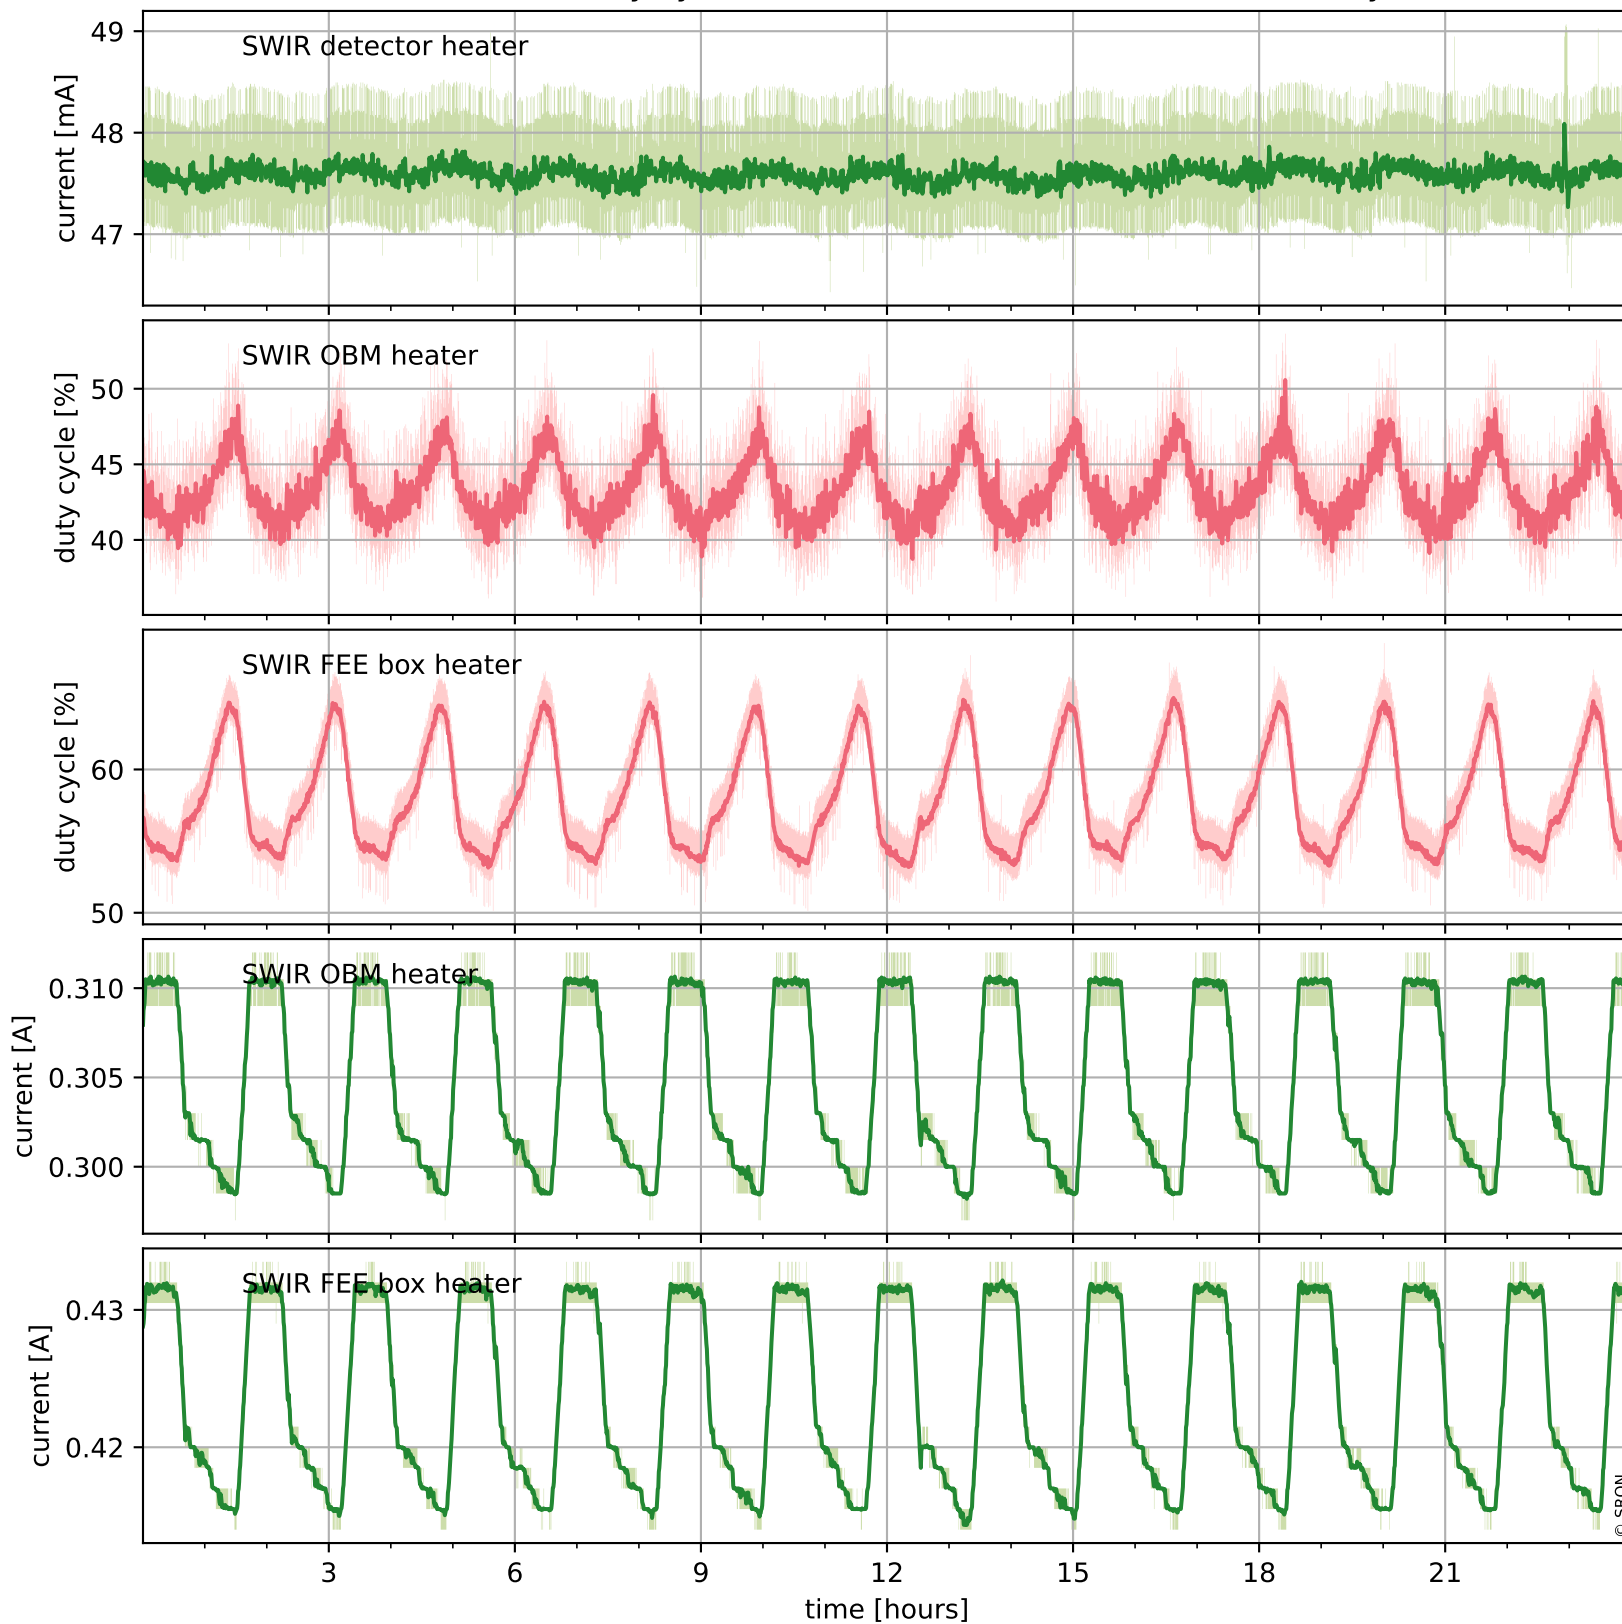

Tropomi SWIR housekeeping data

orbits : [13757, 13770]
coverage : 2020-06-09 / 2020-06-10
created : 2023-08-21T08:59:40

Temperature of sensors relevant for SWIR (one day)

Tropomi SWIR housekeeping data

orbits : [13286, 13770]
coverage : 2020-05-06 / 2020-06-10
created : 2023-08-21T08:59:41

Temperature of sensors relevant for SWIR (last month)

Tropomi SWIR housekeeping data

orbits : [13757, 13770]
coverage : 2020-06-09 / 2020-06-10
created : 2023-08-21T08:59:41

Current and duty cycle of 3 heaters relevant for SWIR (one day)

Tropomi SWIR housekeeping data

orbits : [13286, 13770]
coverage : 2020-05-06 / 2020-06-10
created : 2023-08-21T08:59:41

Current and duty cycle of 3 heaters relevant for SWIR (last month)

Tropomi SWIR housekeeping data

orbits : [13757, 13770]
coverage : 2020-06-09 / 2020-06-10
created : 2023-08-21T08:59:42

Temperature of sensors at the SWIR front-end electronics (one day)

Tropomi SWIR housekeeping data

orbits : [13286, 13770]
coverage : 2020-05-06 / 2020-06-10
created : 2023-08-21T08:59:42