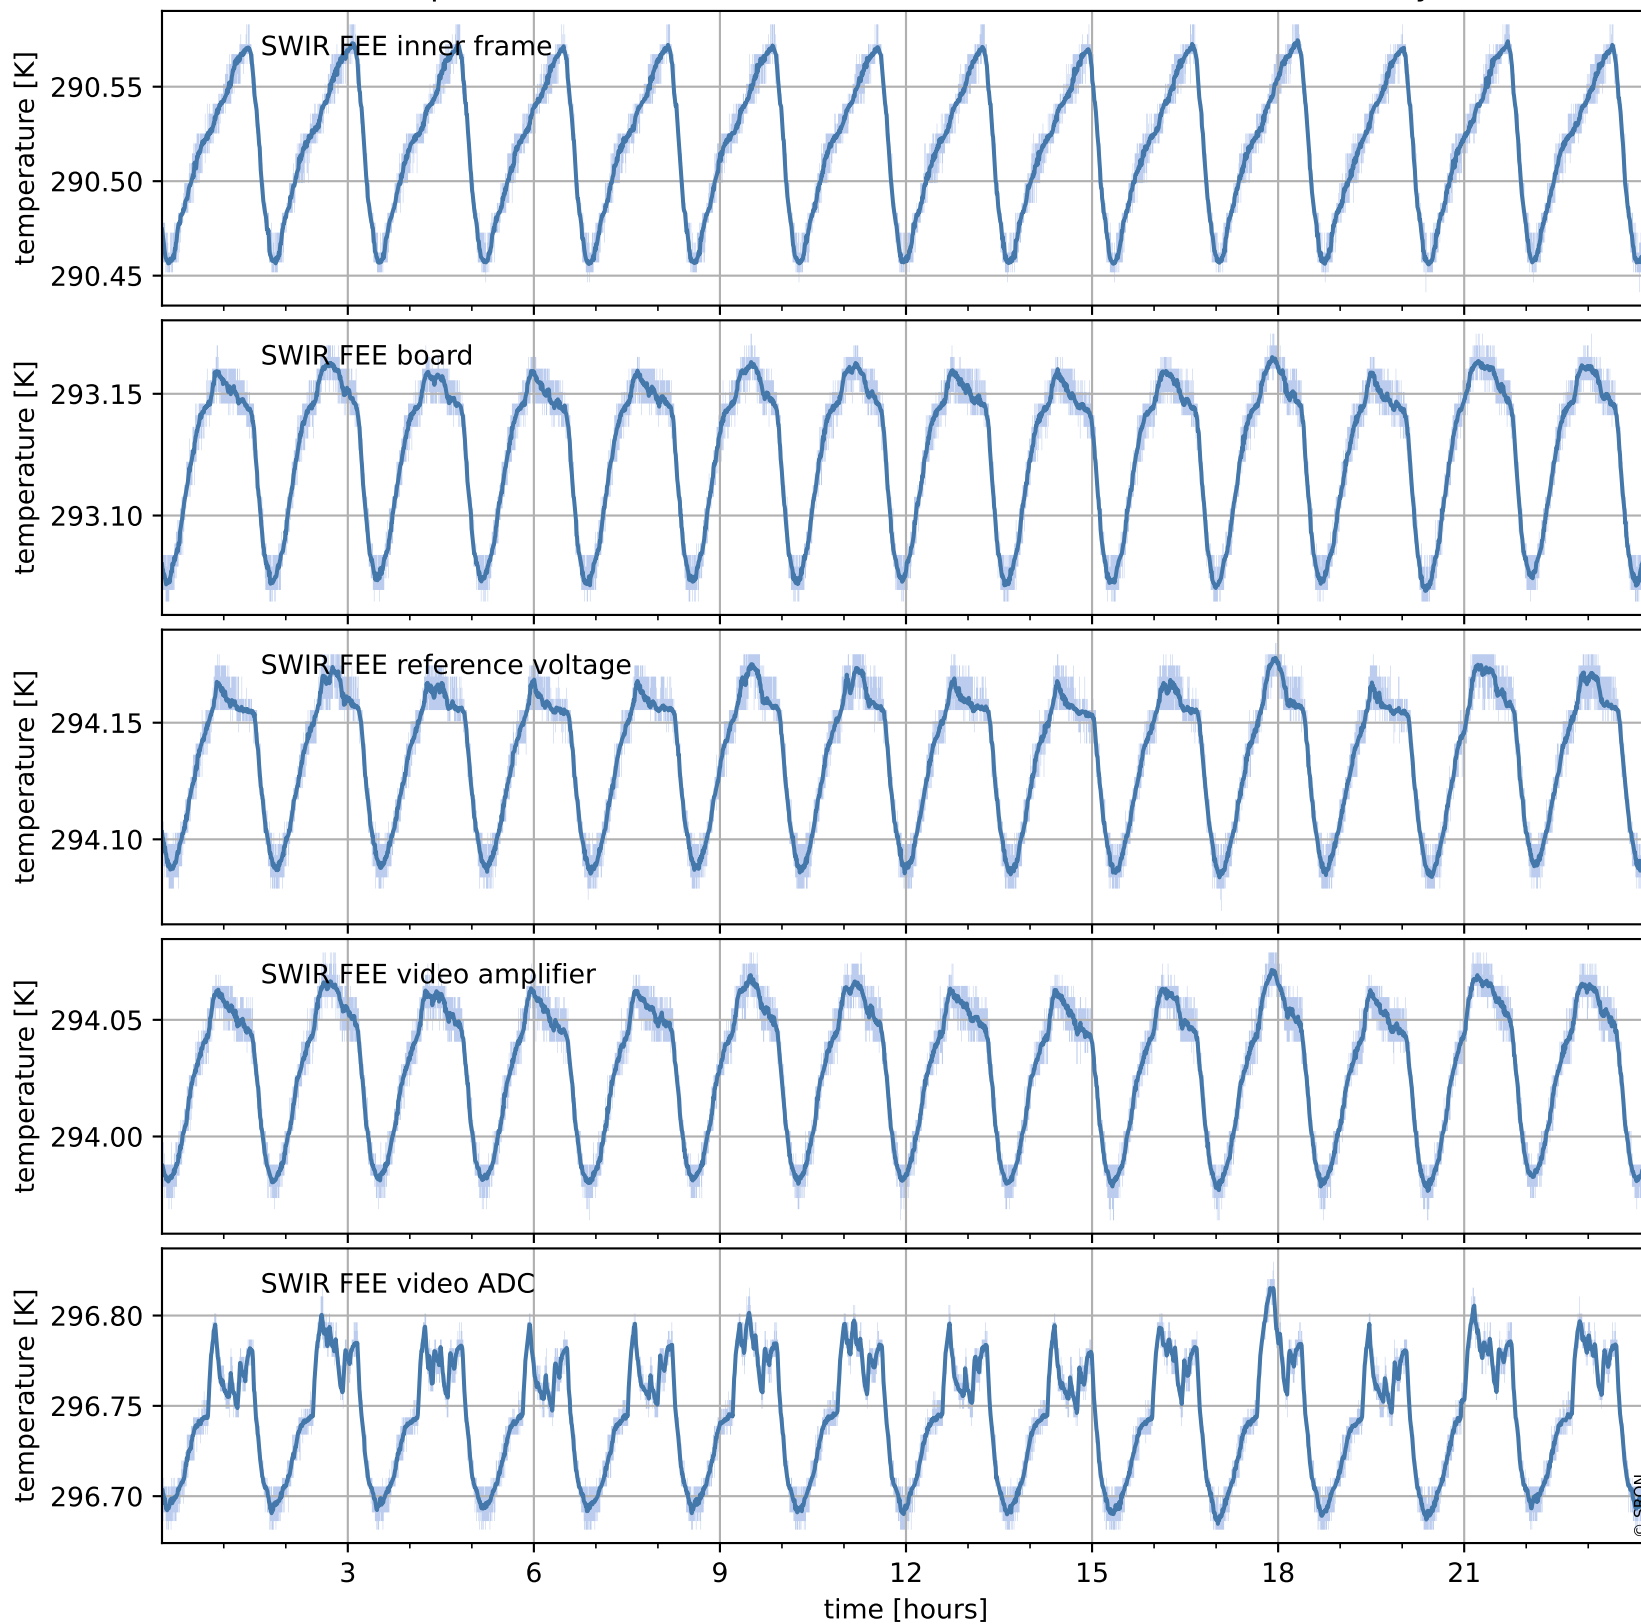

Tropomi SWIR housekeeping data

orbits : [13757, 13770]
coverage : 2020-06-09 / 2020-06-10
created : 2023-08-21T08:59:40

Temperature of sensors relevant for SWIR (one day)

Tropomi SWIR housekeeping data

orbits : [13286, 13770]
coverage : 2020-05-06 / 2020-06-10
created : 2023-08-21T08:59:41

Temperature of sensors relevant for SWIR (last month)

Tropomi SWIR housekeeping data

orbits : [13757, 13770]
coverage : 2020-06-09 / 2020-06-10
created : 2023-08-21T08:59:41

Current and duty cycle of 3 heaters relevant for SWIR (one day)

Tropomi SWIR housekeeping data

orbits : [13286, 13770]
coverage : 2020-05-06 / 2020-06-10
created : 2023-08-21T08:59:41

Current and duty cycle of 3 heaters relevant for SWIR (last month)

Tropomi SWIR housekeeping data

orbits : [13757, 13770]
coverage : 2020-06-09 / 2020-06-10
created : 2023-08-21T08:59:42

Temperature of sensors at the SWIR front-end electronics (one day)

Tropomi SWIR housekeeping data

orbits : [13286, 13770]
coverage : 2020-05-06 / 2020-06-10
created : 2023-08-21T08:59:42