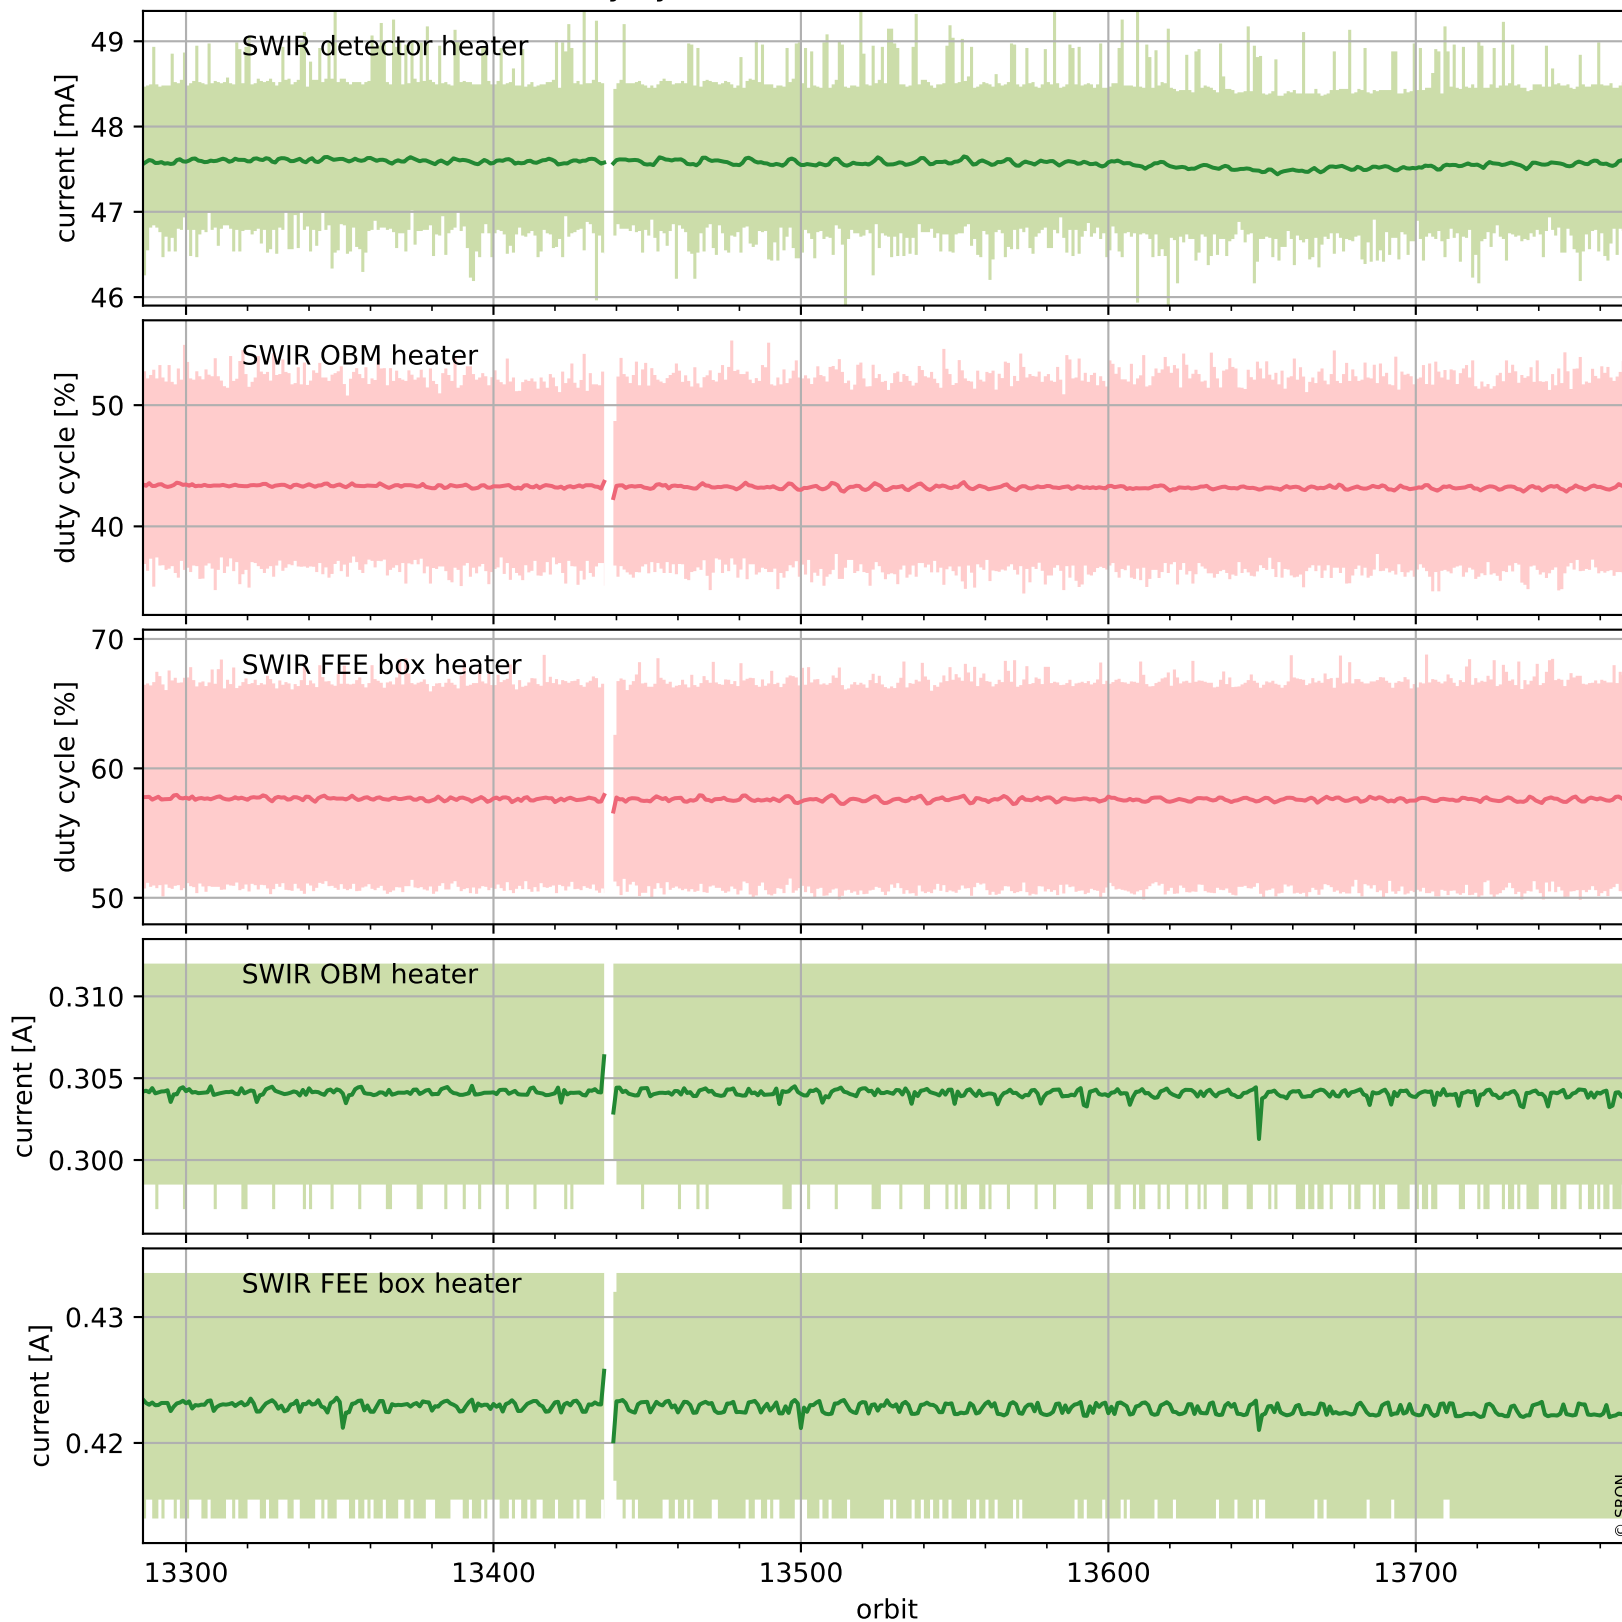

Tropomi SWIR housekeeping data

orbits : [13757, 13770]
coverage : 2020-06-09 / 2020-06-10
created : 2023-08-21T08:59:40

Temperature of sensors relevant for SWIR (one day)

Tropomi SWIR housekeeping data

orbits : [13286, 13770]
coverage : 2020-05-06 / 2020-06-10
created : 2023-08-21T08:59:41

Temperature of sensors relevant for SWIR (last month)

Tropomi SWIR housekeeping data

orbits : [13757, 13770]
coverage : 2020-06-09 / 2020-06-10
created : 2023-08-21T08:59:41

Current and duty cycle of 3 heaters relevant for SWIR (one day)

Tropomi SWIR housekeeping data

orbits : [13286, 13770]
coverage : 2020-05-06 / 2020-06-10
created : 2023-08-21T08:59:41

Current and duty cycle of 3 heaters relevant for SWIR (last month)

Tropomi SWIR housekeeping data

orbits : [13757, 13770]
coverage : 2020-06-09 / 2020-06-10
created : 2023-08-21T08:59:42

Temperature of sensors at the SWIR front-end electronics (one day)

Tropomi SWIR housekeeping data

orbits : [13286, 13770]
coverage : 2020-05-06 / 2020-06-10
created : 2023-08-21T08:59:42