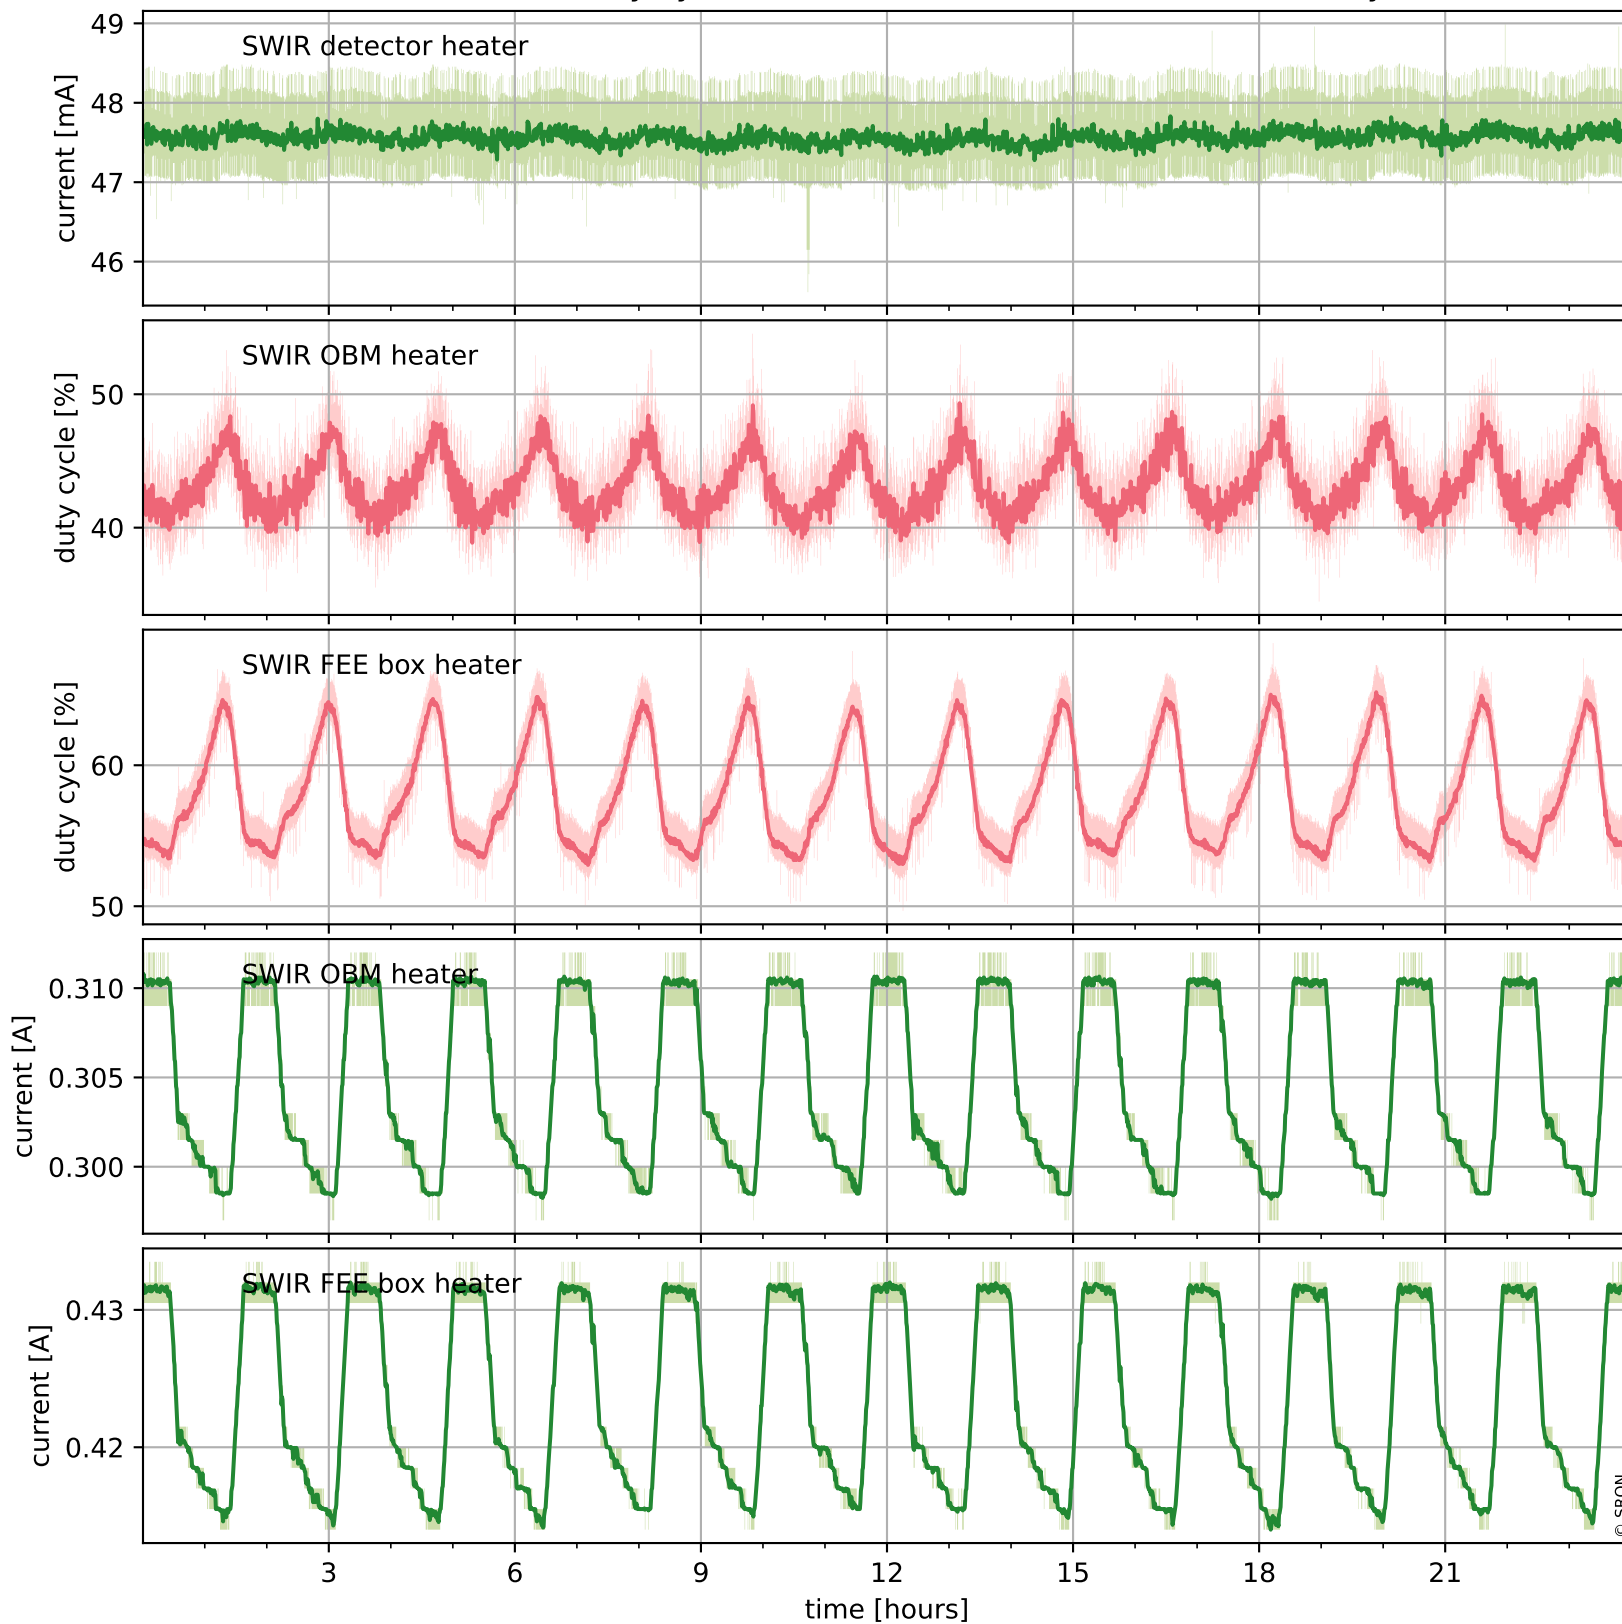

Tropomi SWIR housekeeping data

orbits : [13913, 13926]
coverage : 2020-06-20 / 2020-06-21
created : 2023-08-21T09:00:07

Current and duty cycle of 3 heaters relevant for SWIR (one day)