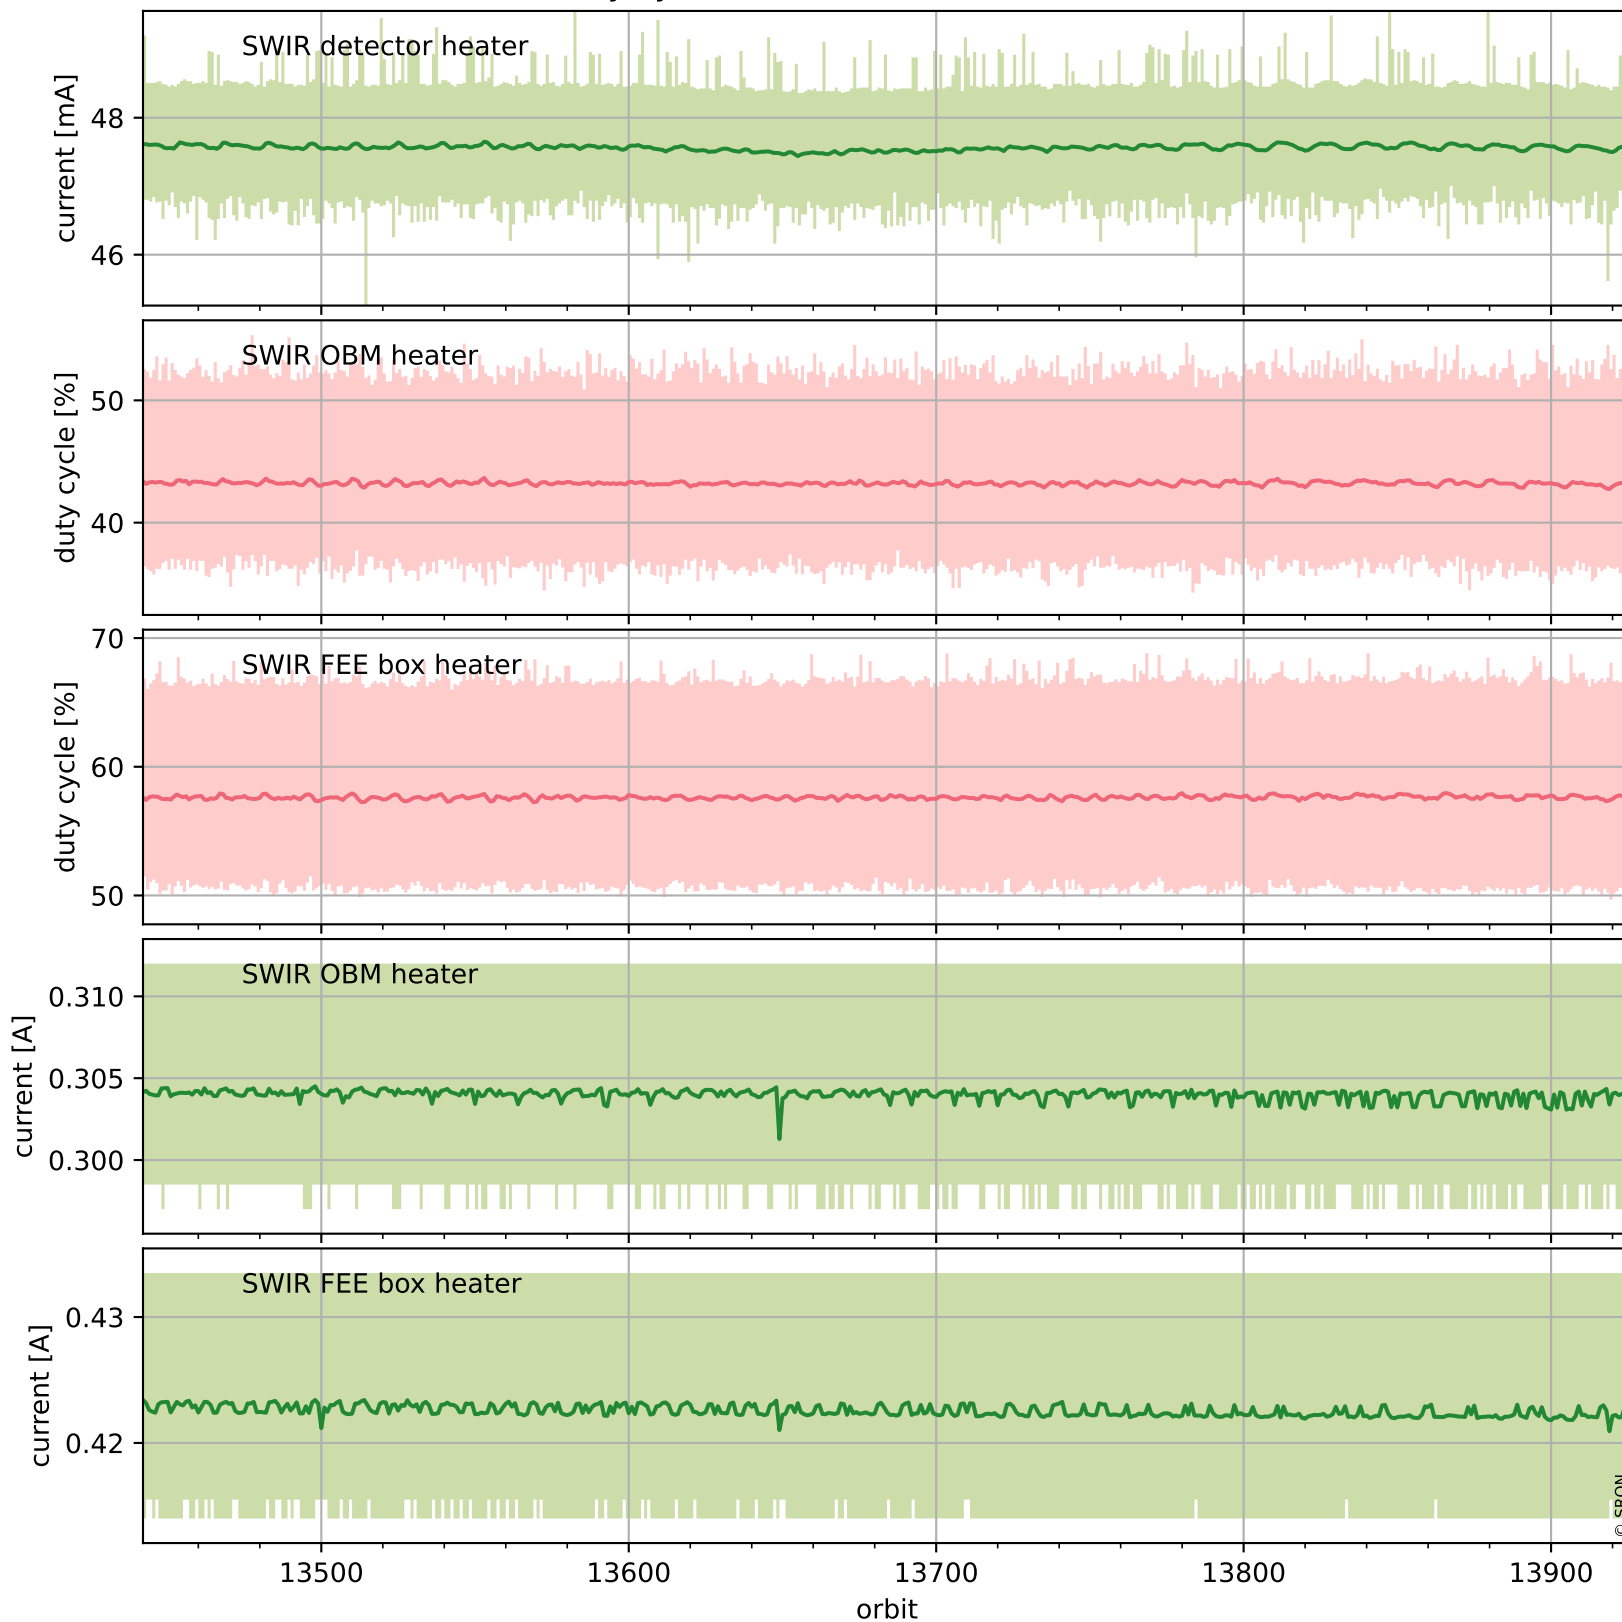

Tropomi SWIR housekeeping data

orbits : [13442, 13926]
coverage : 2020-05-17 / 2020-06-21
created : 2023-08-21T09:00:07

Current and duty cycle of 3 heaters relevant for SWIR (last month)