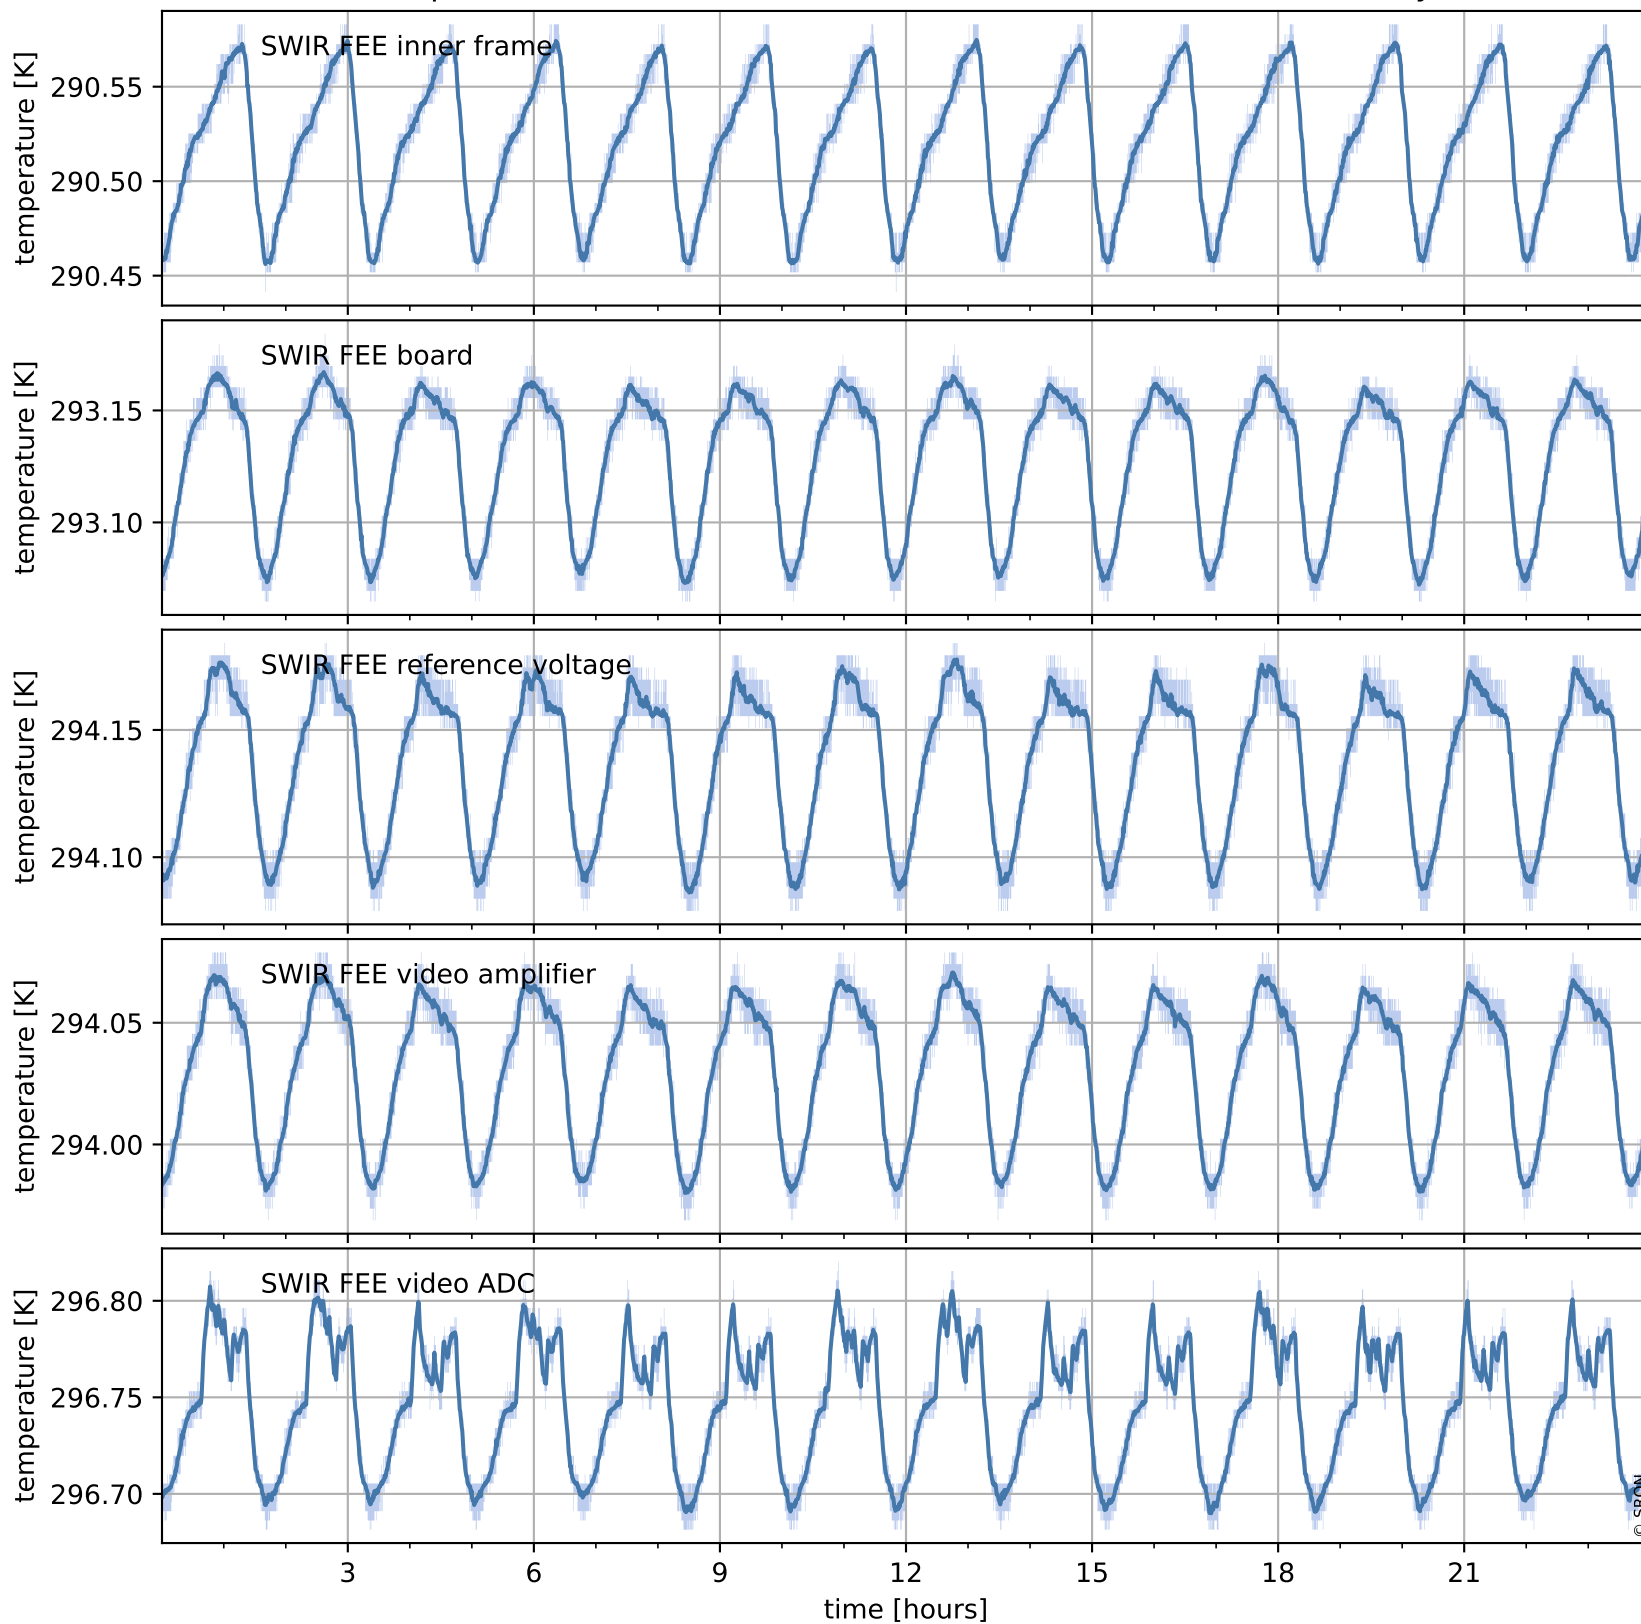

Tropomi SWIR housekeeping data

orbits : [13913, 13926]
coverage : 2020-06-20 / 2020-06-21
created : 2023-08-21T09:00:07

Temperature of sensors at the SWIR front-end electronics (one day)