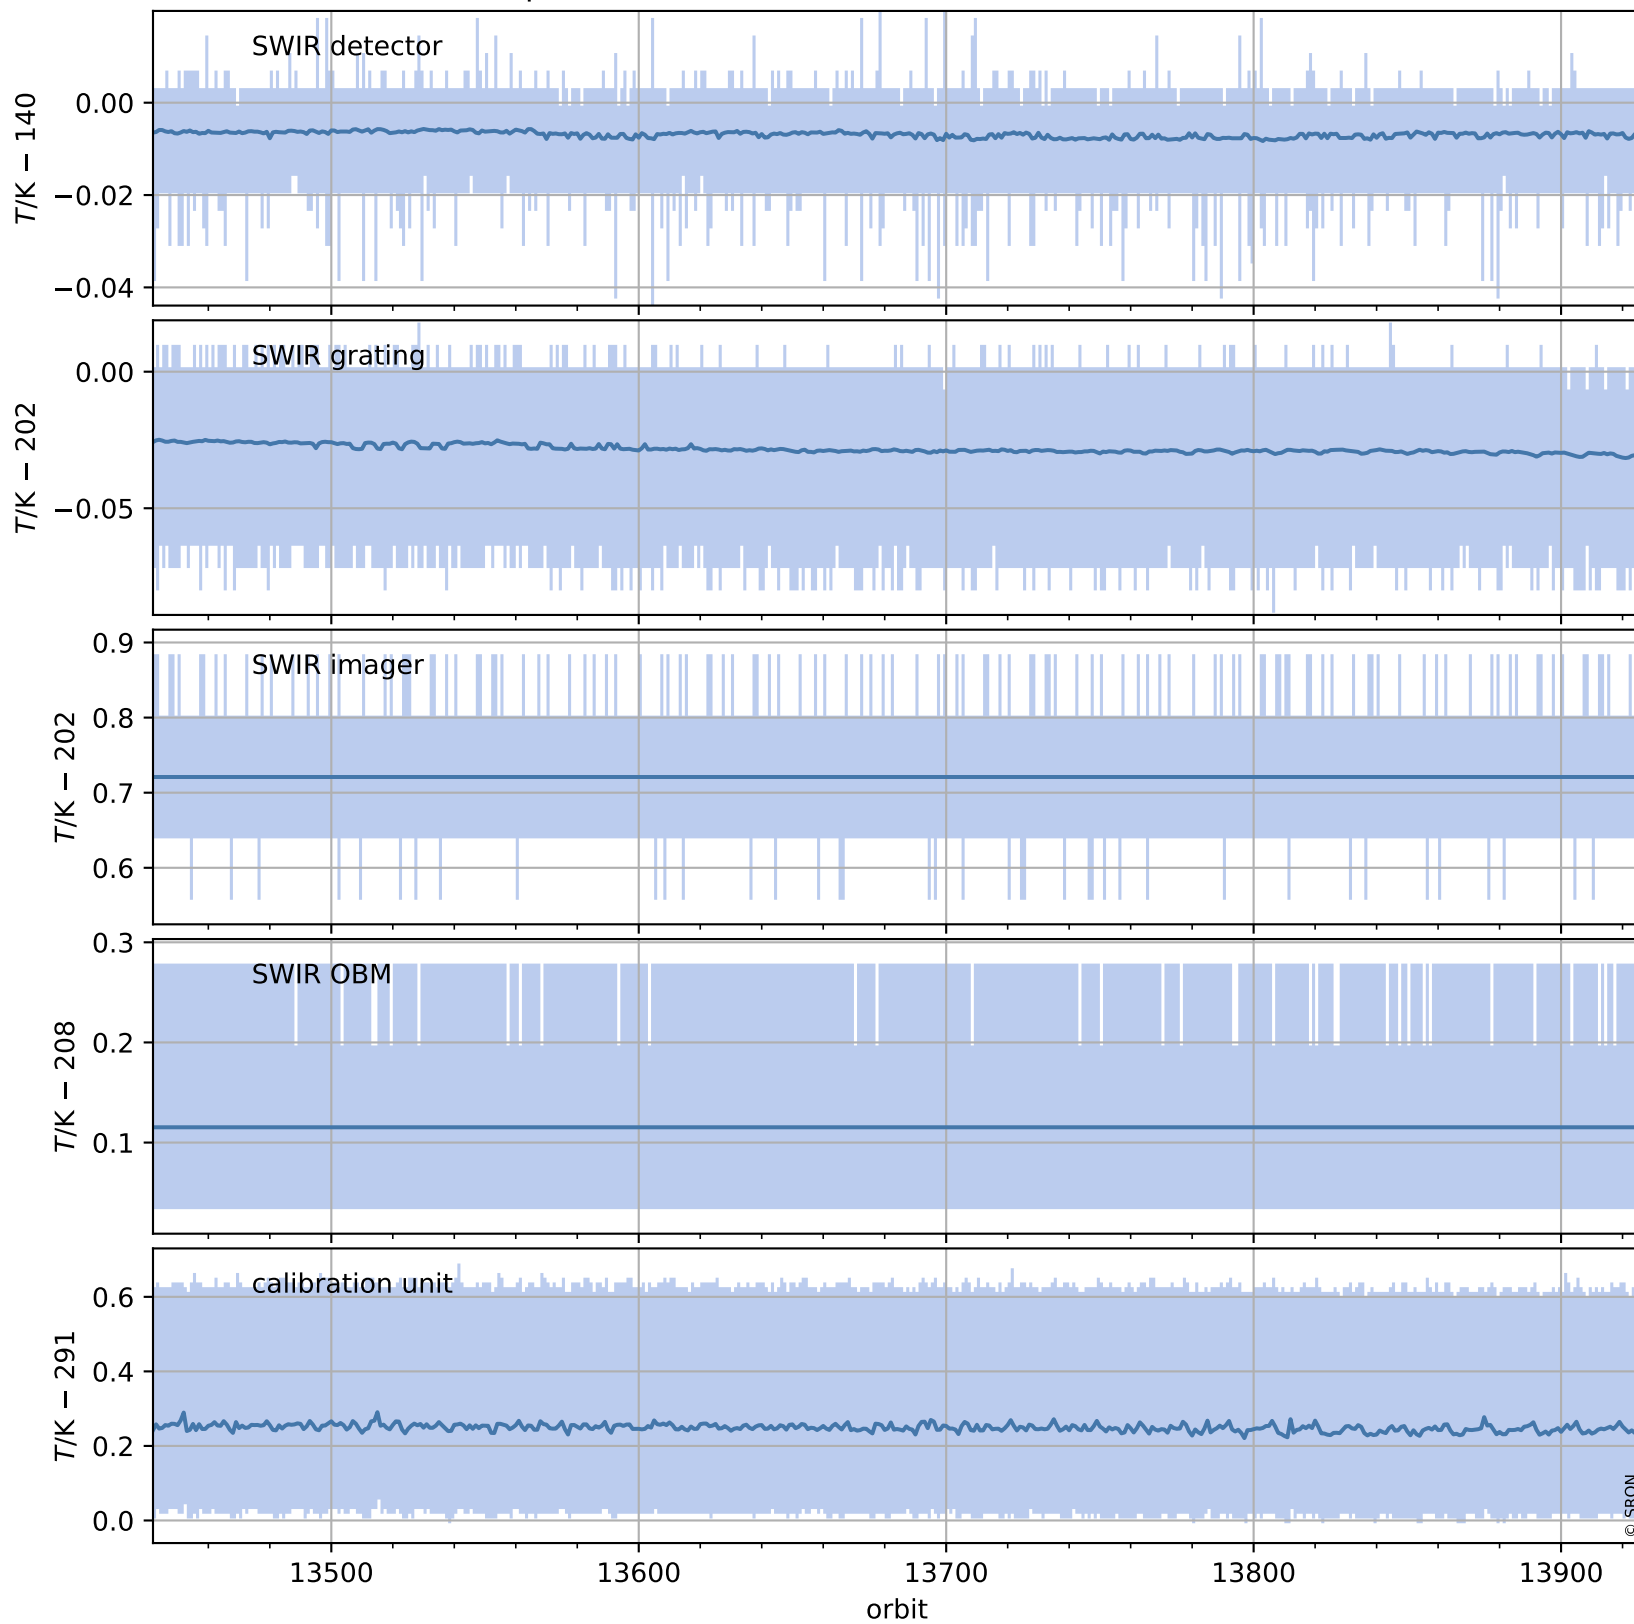

# Tropomi SWIR housekeeping data

orbits : [13913, 13926]  
coverage : 2020-06-20 / 2020-06-21  
created : 2023-08-21T09:00:06

## Temperature of sensors relevant for SWIR (one day)

# Tropomi SWIR housekeeping data

orbits : [13442, 13926]  
coverage : 2020-05-17 / 2020-06-21  
created : 2023-08-21T09:00:06

## Temperature of sensors relevant for SWIR (last month)