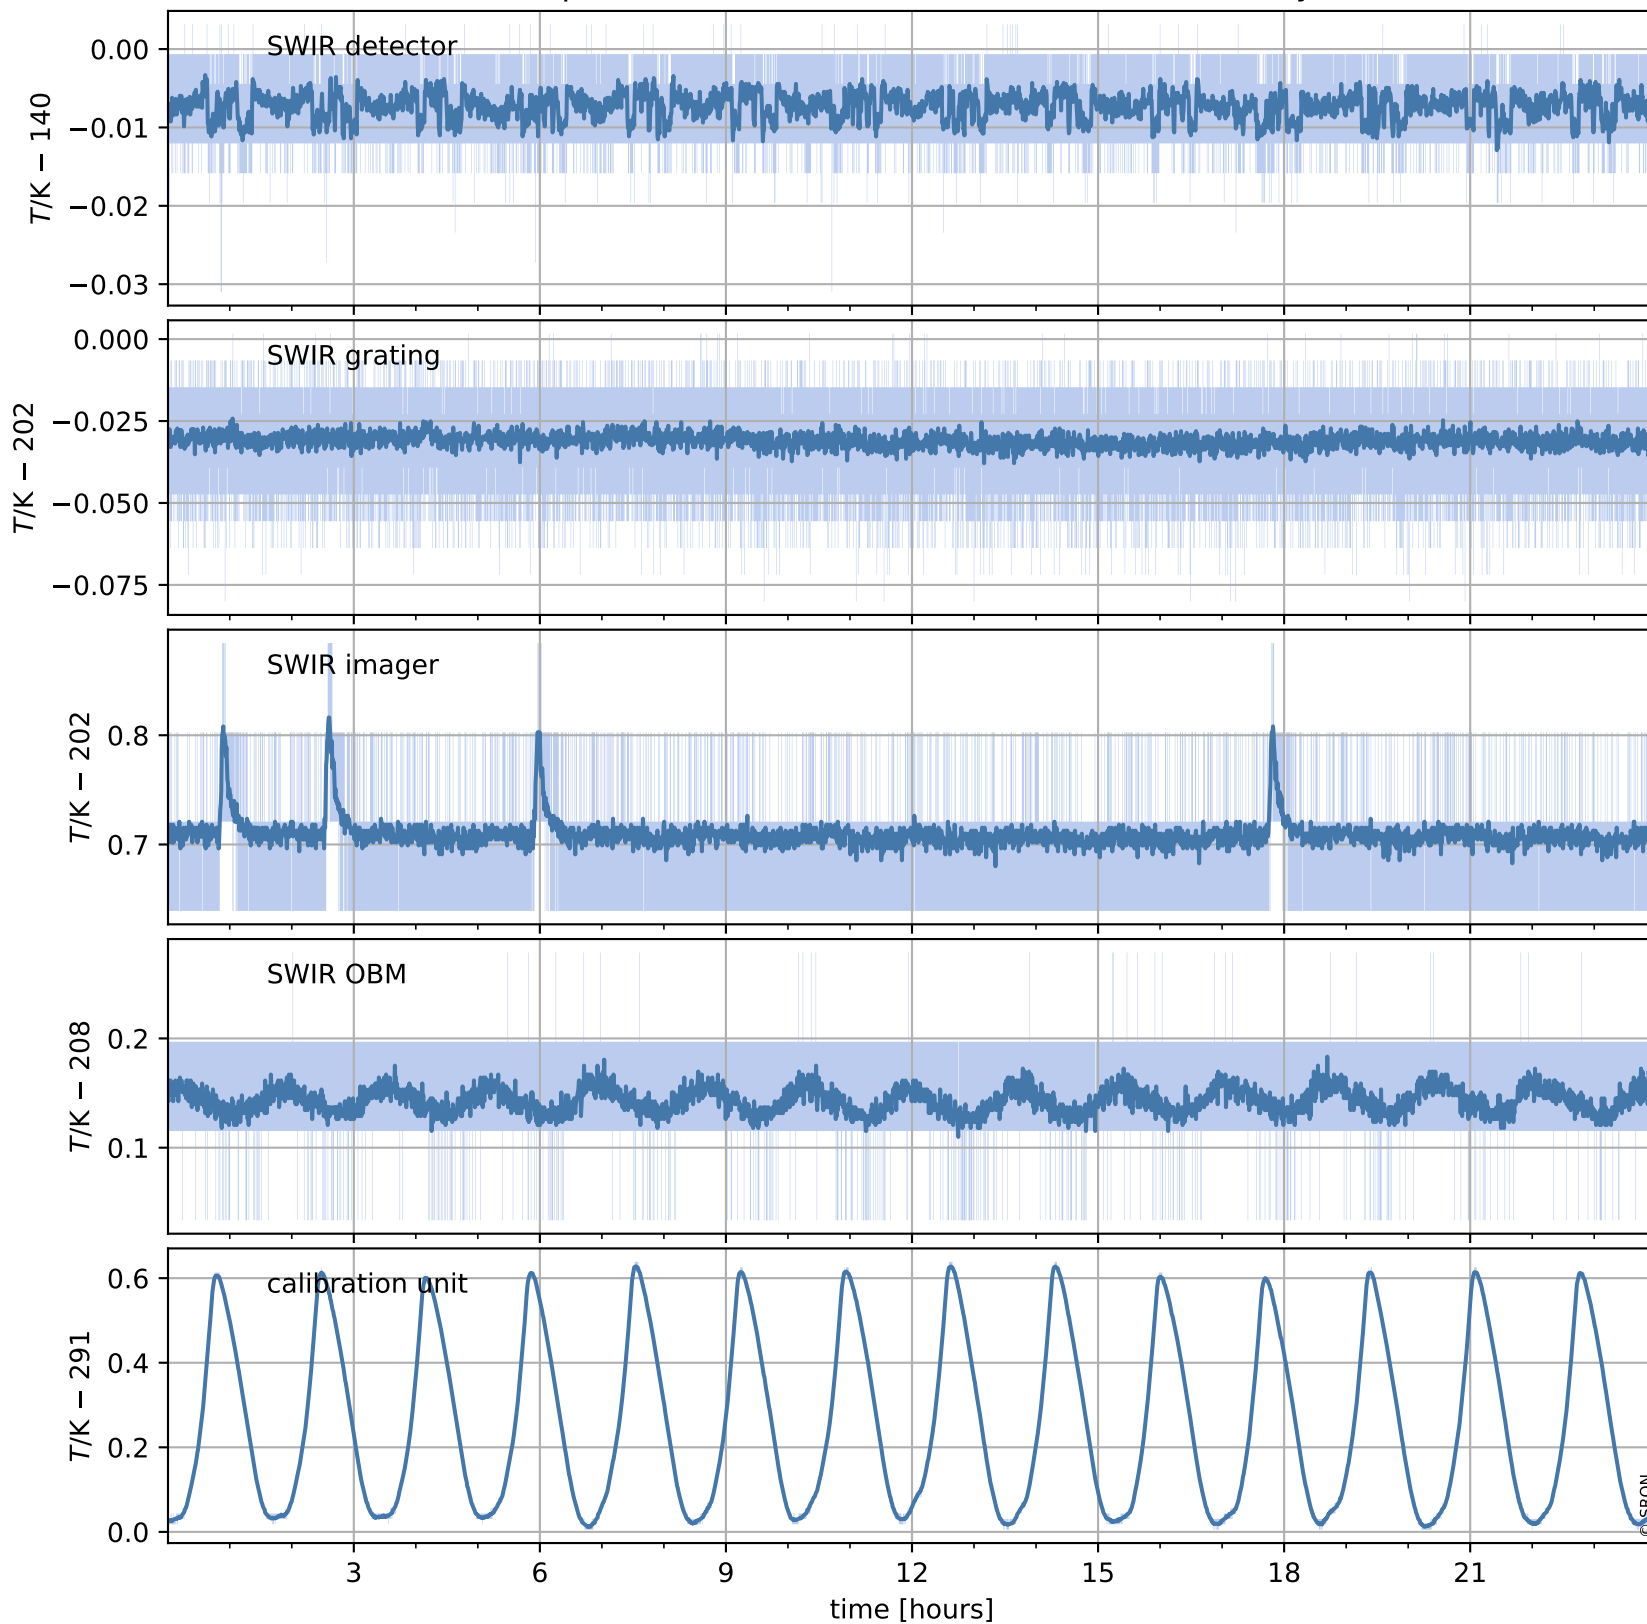

# Tropomi SWIR housekeeping data

orbits : [13913, 13926]  
coverage : 2020-06-20 / 2020-06-21  
created : 2023-08-21T09:00:06

## Temperature of sensors relevant for SWIR (one day)

## Temperature of sensors relevant for SWIR (last month)