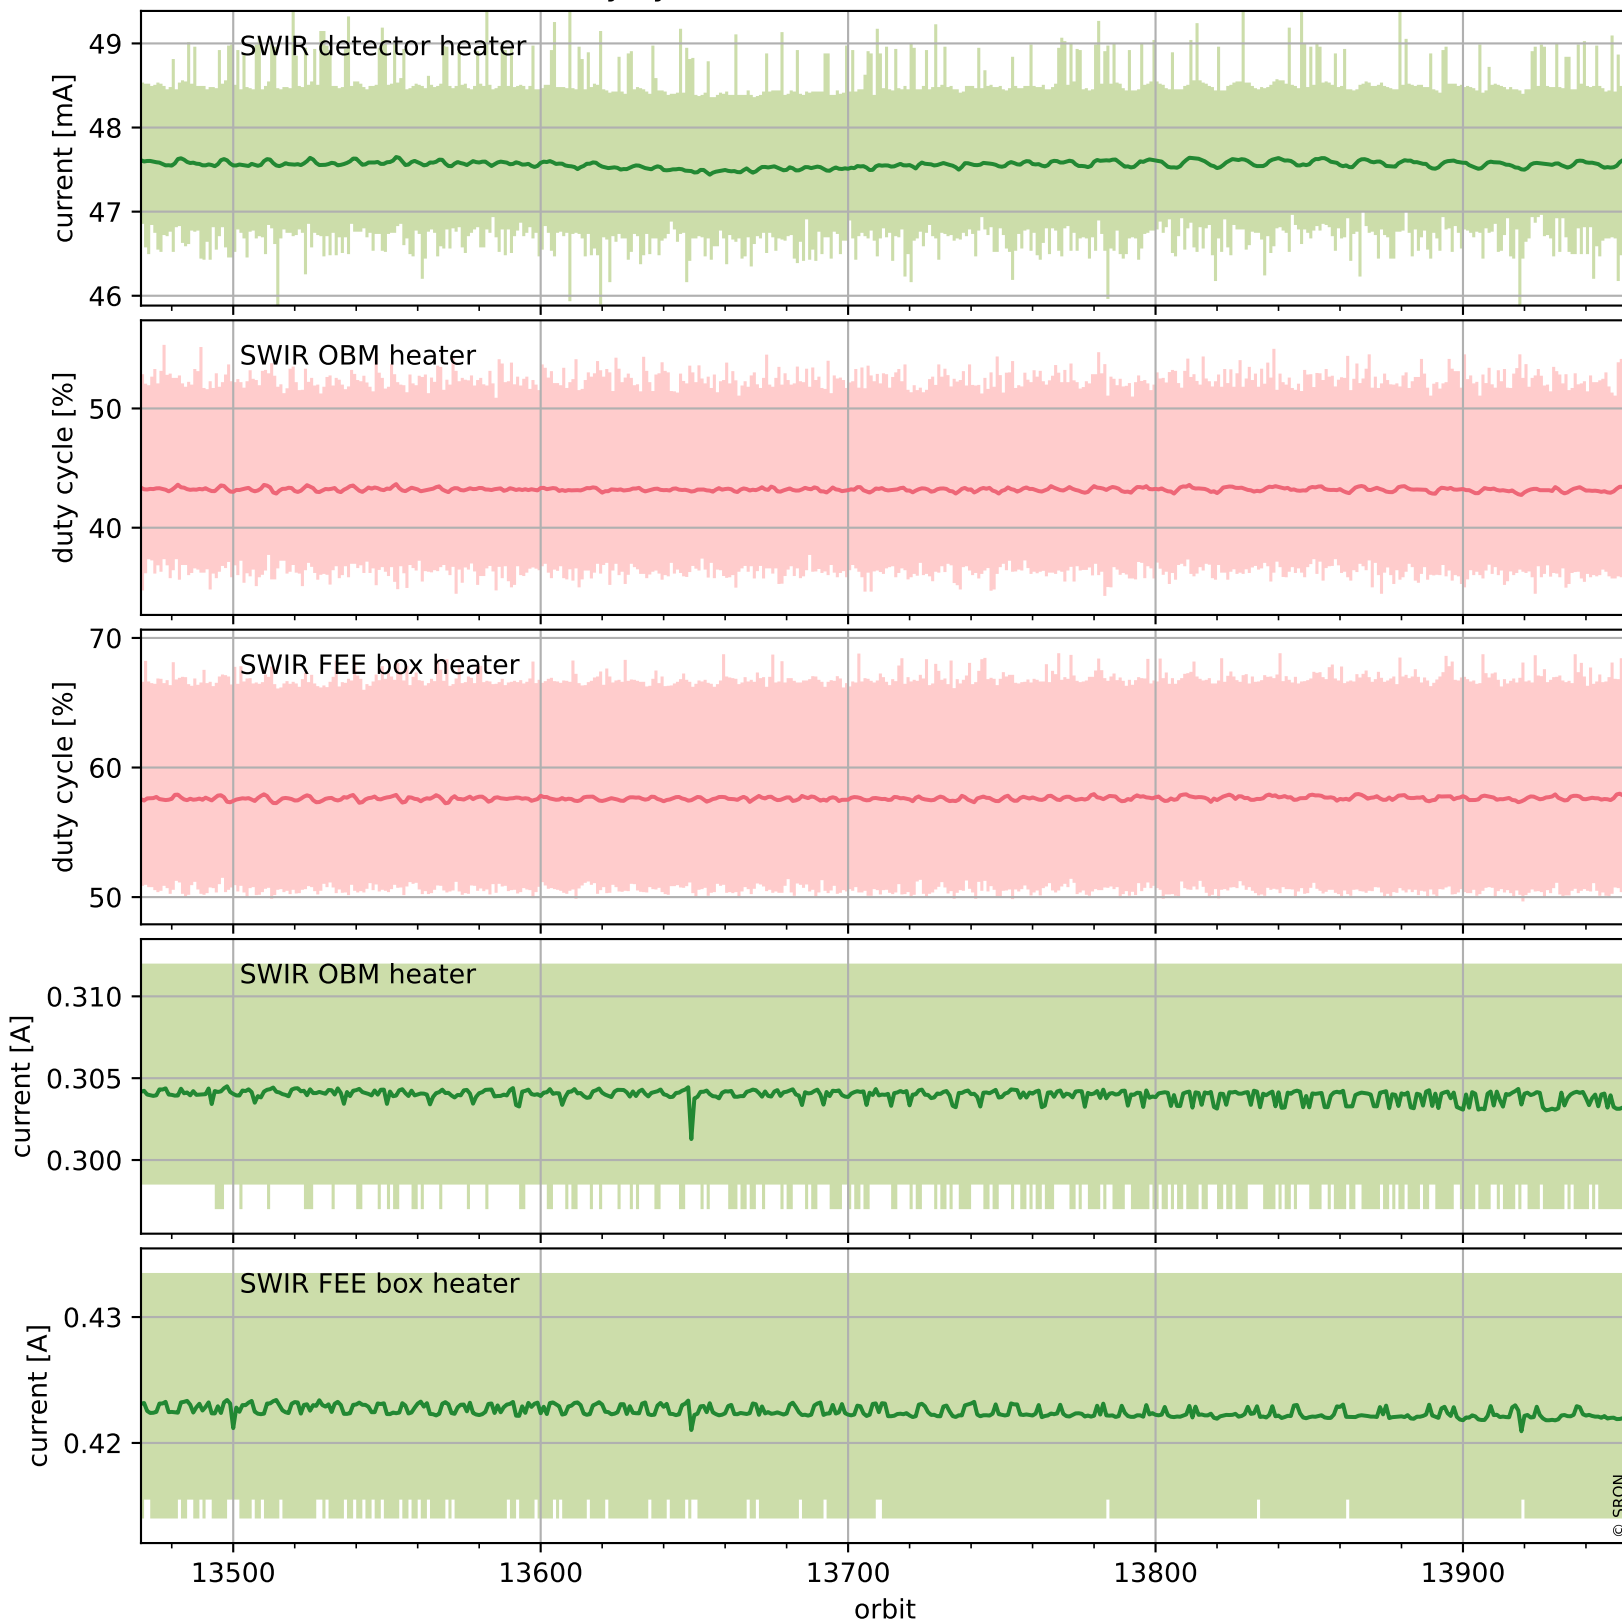

Tropomi SWIR housekeeping data

orbits : [13941, 13954]
coverage : 2020-06-22 / 2020-06-23
created : 2023-08-21T09:00:10

Temperature of sensors relevant for SWIR (one day)

Tropomi SWIR housekeeping data

orbits : [13470, 13954]
coverage : 2020-05-19 / 2020-06-23
created : 2023-08-21T09:00:11

Temperature of sensors relevant for SWIR (last month)

Tropomi SWIR housekeeping data

orbits : [13941, 13954]
coverage : 2020-06-22 / 2020-06-23
created : 2023-08-21T09:00:11

Current and duty cycle of 3 heaters relevant for SWIR (one day)

Tropomi SWIR housekeeping data

orbits : [13470, 13954]
coverage : 2020-05-19 / 2020-06-23
created : 2023-08-21T09:00:12

Current and duty cycle of 3 heaters relevant for SWIR (last month)

Tropomi SWIR housekeeping data

orbits : [13941, 13954]
coverage : 2020-06-22 / 2020-06-23
created : 2023-08-21T09:00:12

Temperature of sensors at the SWIR front-end electronics (one day)

Tropomi SWIR housekeeping data

orbits : [13470, 13954]
coverage : 2020-05-19 / 2020-06-23
created : 2023-08-21T09:00:12