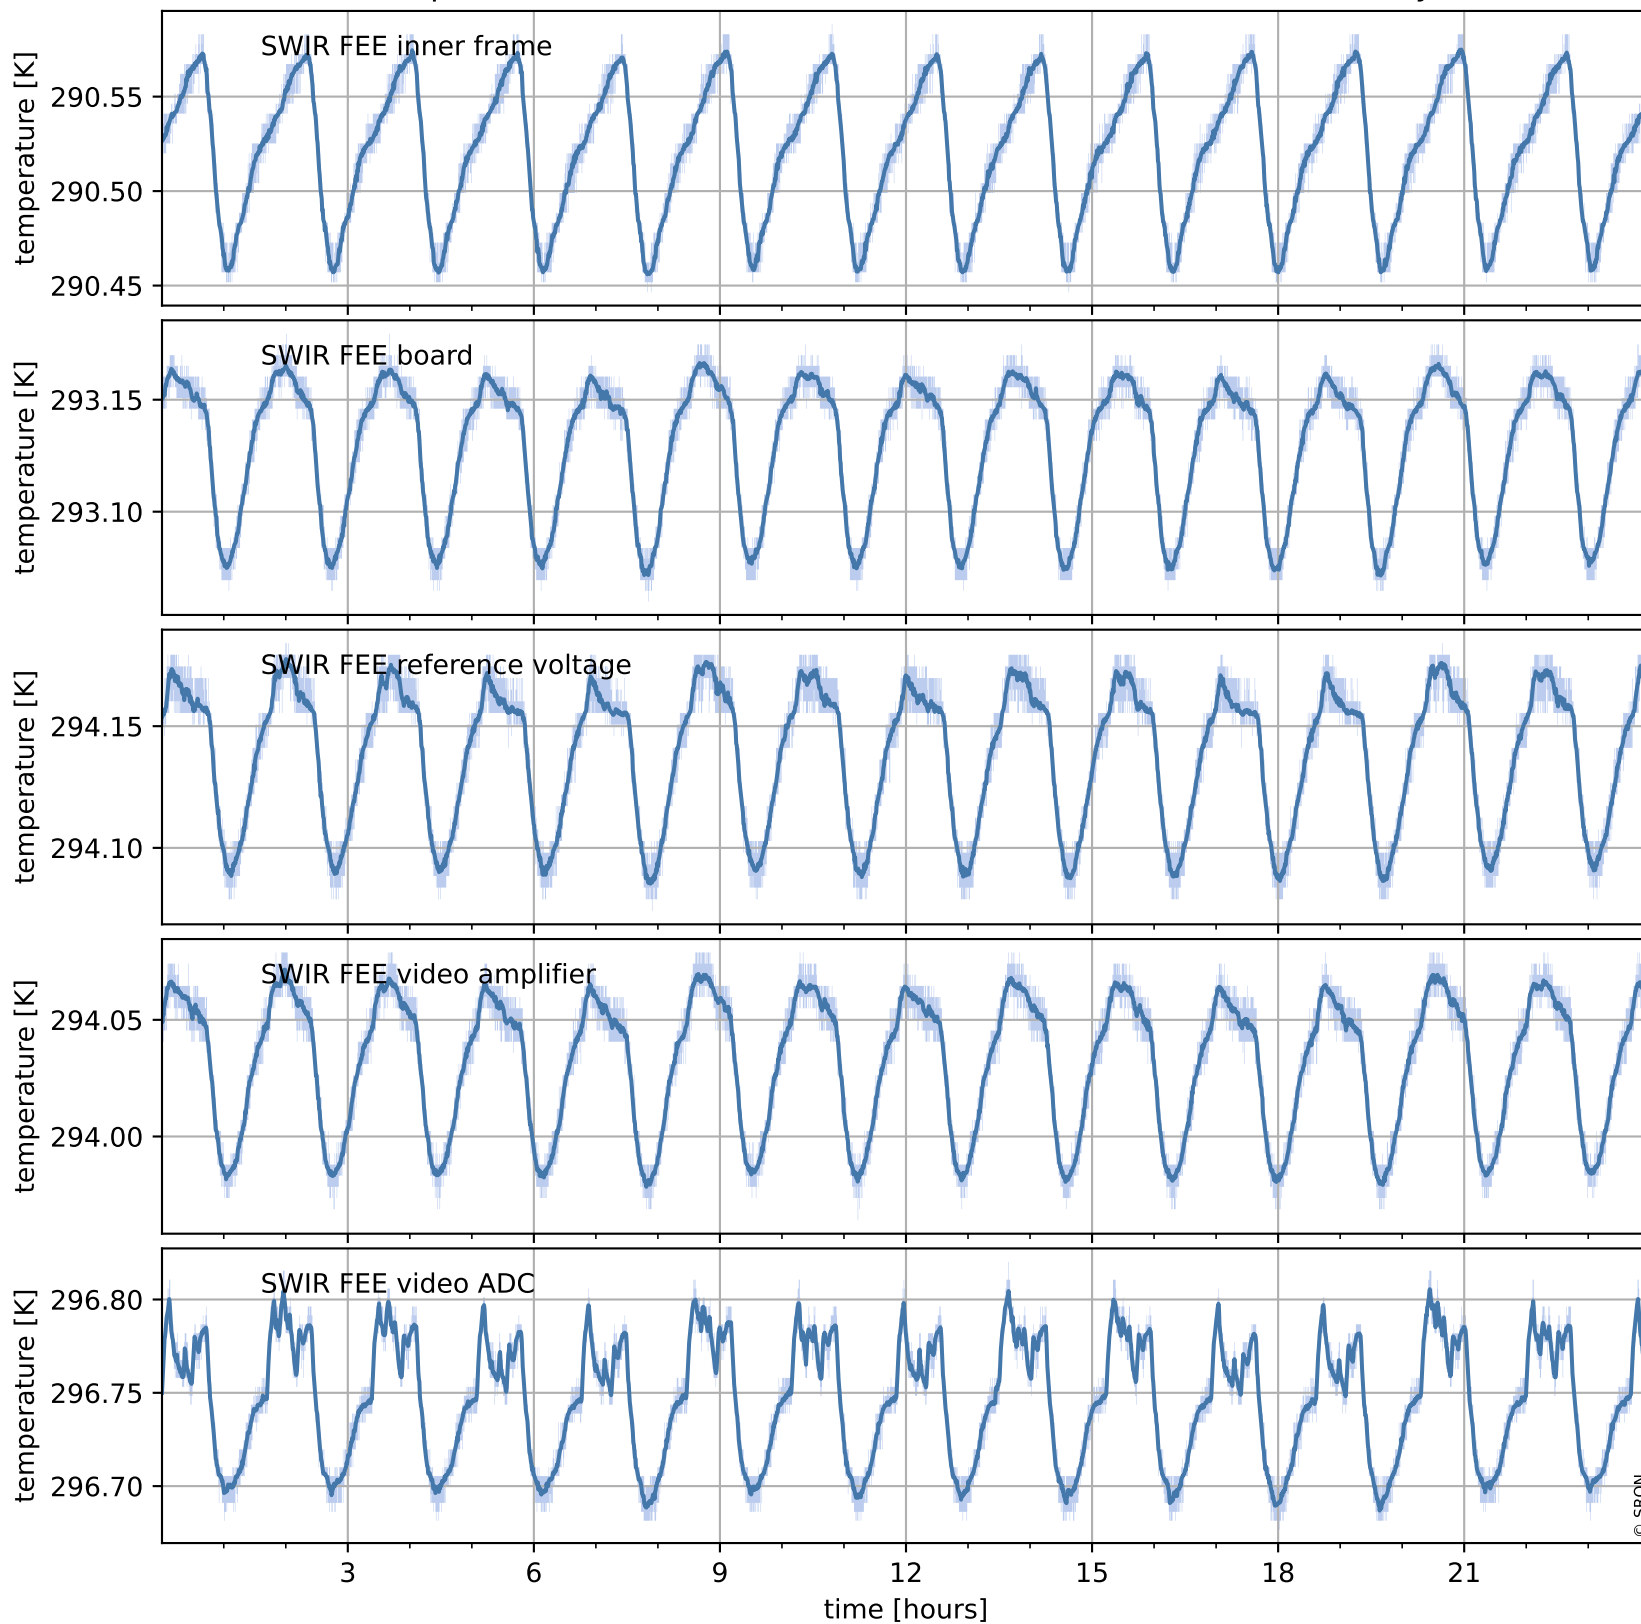

Tropomi SWIR housekeeping data

orbits : [13941, 13954]
coverage : 2020-06-22 / 2020-06-23
created : 2023-08-21T09:00:10

Temperature of sensors relevant for SWIR (one day)

Tropomi SWIR housekeeping data

orbits : [13470, 13954]
coverage : 2020-05-19 / 2020-06-23
created : 2023-08-21T09:00:11

Temperature of sensors relevant for SWIR (last month)

Tropomi SWIR housekeeping data

orbits : [13941, 13954]
coverage : 2020-06-22 / 2020-06-23
created : 2023-08-21T09:00:11

Current and duty cycle of 3 heaters relevant for SWIR (one day)

Tropomi SWIR housekeeping data

orbits : [13470, 13954]
coverage : 2020-05-19 / 2020-06-23
created : 2023-08-21T09:00:12

Current and duty cycle of 3 heaters relevant for SWIR (last month)

Tropomi SWIR housekeeping data

orbits : [13941, 13954]
coverage : 2020-06-22 / 2020-06-23
created : 2023-08-21T09:00:12

Temperature of sensors at the SWIR front-end electronics (one day)

Tropomi SWIR housekeeping data

orbits : [13470, 13954]
coverage : 2020-05-19 / 2020-06-23
created : 2023-08-21T09:00:12