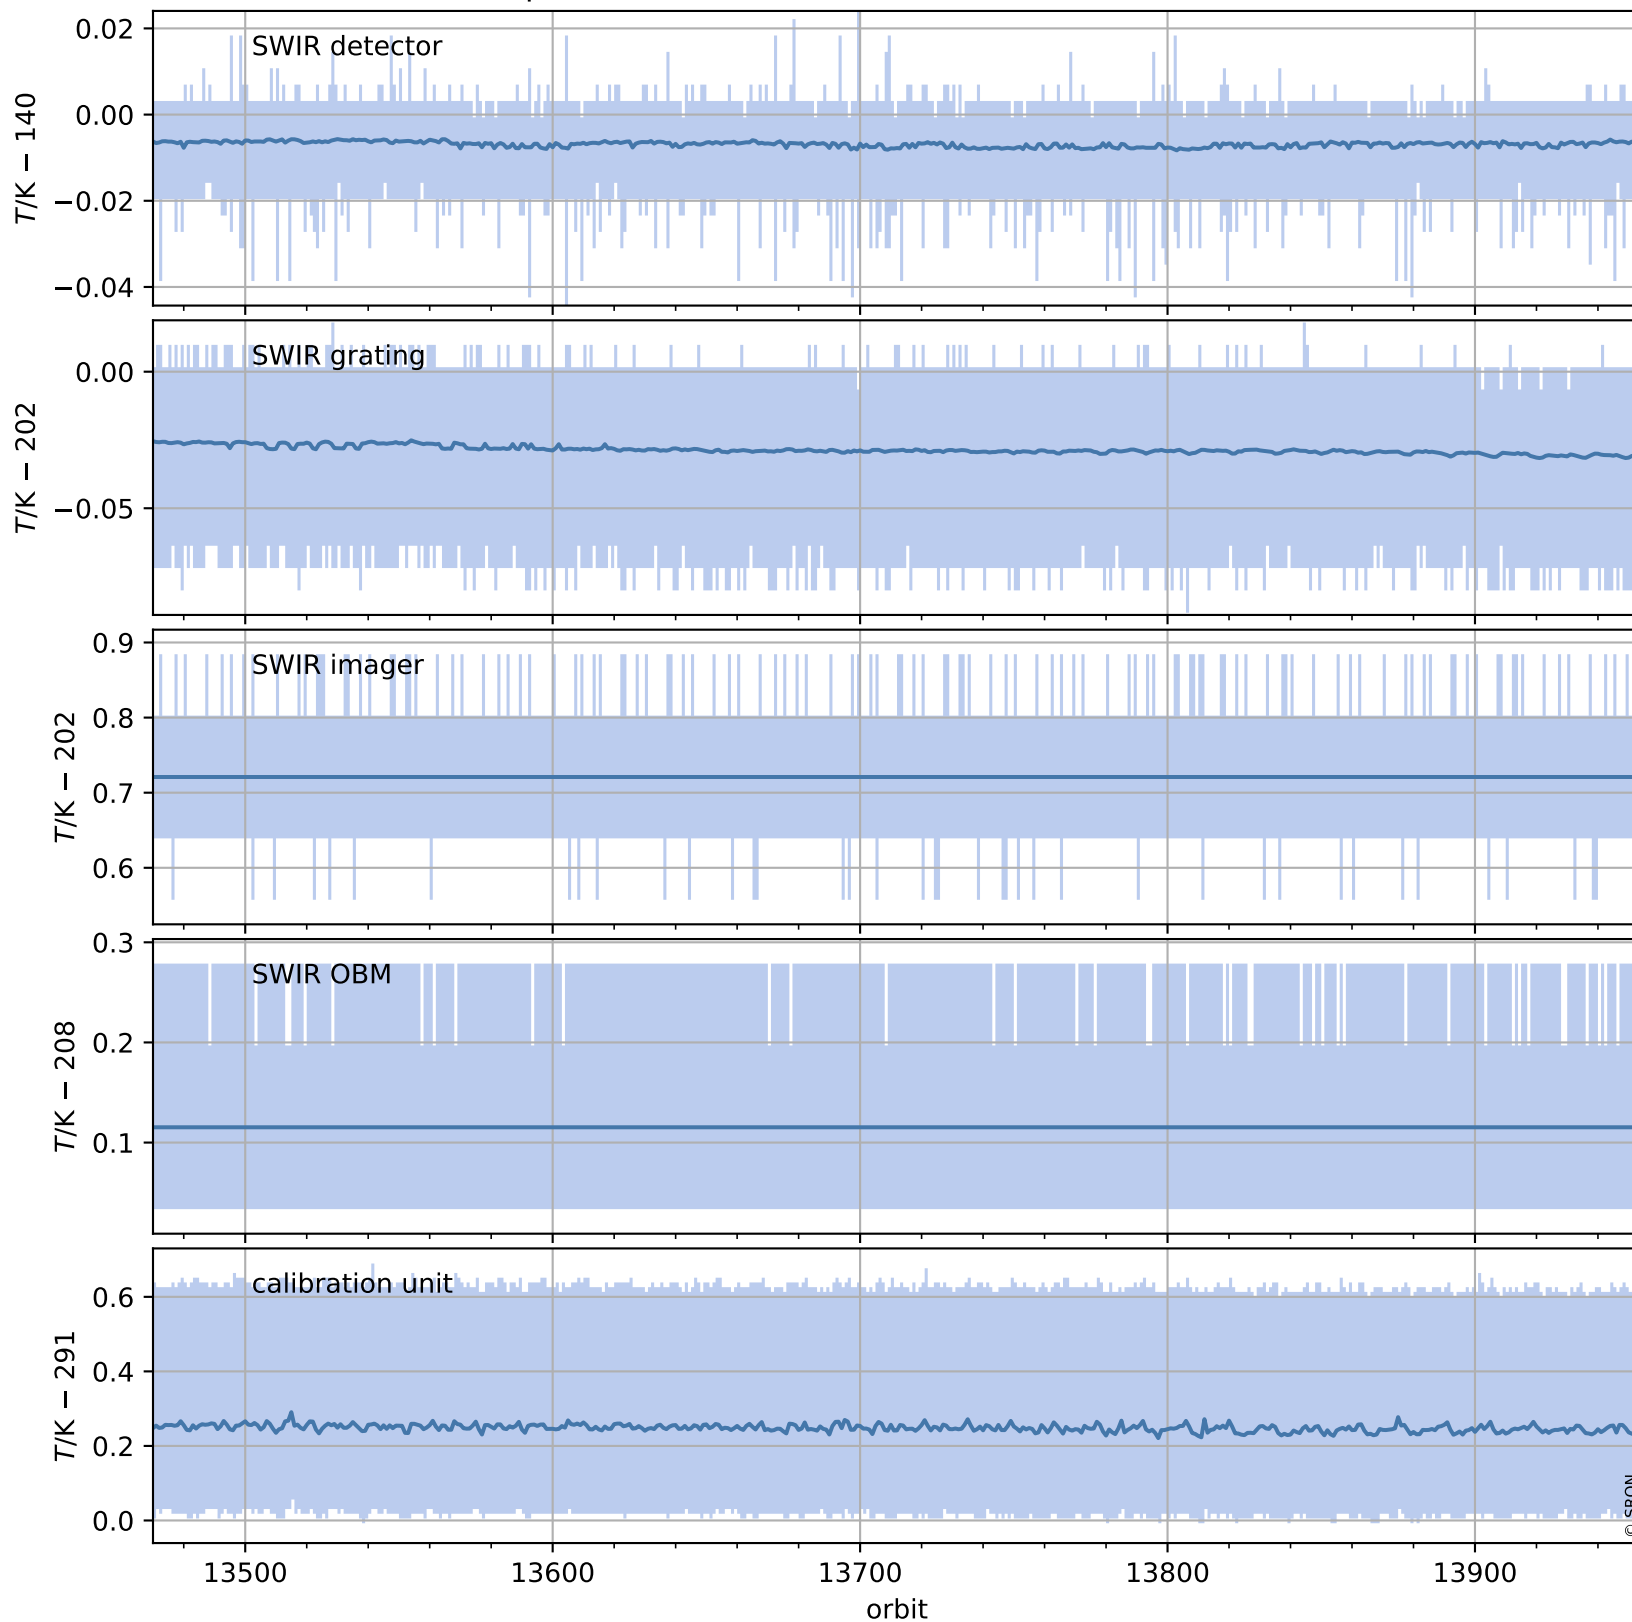

Tropomi SWIR housekeeping data

orbits : [13941, 13954]
coverage : 2020-06-22 / 2020-06-23
created : 2023-08-21T09:00:10

Temperature of sensors relevant for SWIR (one day)

Tropomi SWIR housekeeping data

orbits : [13470, 13954]
coverage : 2020-05-19 / 2020-06-23
created : 2023-08-21T09:00:11

Temperature of sensors relevant for SWIR (last month)

Tropomi SWIR housekeeping data

orbits : [13941, 13954]
coverage : 2020-06-22 / 2020-06-23
created : 2023-08-21T09:00:11

Current and duty cycle of 3 heaters relevant for SWIR (one day)

Tropomi SWIR housekeeping data

orbits : [13470, 13954]
coverage : 2020-05-19 / 2020-06-23
created : 2023-08-21T09:00:12

Current and duty cycle of 3 heaters relevant for SWIR (last month)

Tropomi SWIR housekeeping data

orbits : [13941, 13954]
coverage : 2020-06-22 / 2020-06-23
created : 2023-08-21T09:00:12

Temperature of sensors at the SWIR front-end electronics (one day)

Tropomi SWIR housekeeping data

orbits : [13470, 13954]
coverage : 2020-05-19 / 2020-06-23
created : 2023-08-21T09:00:12