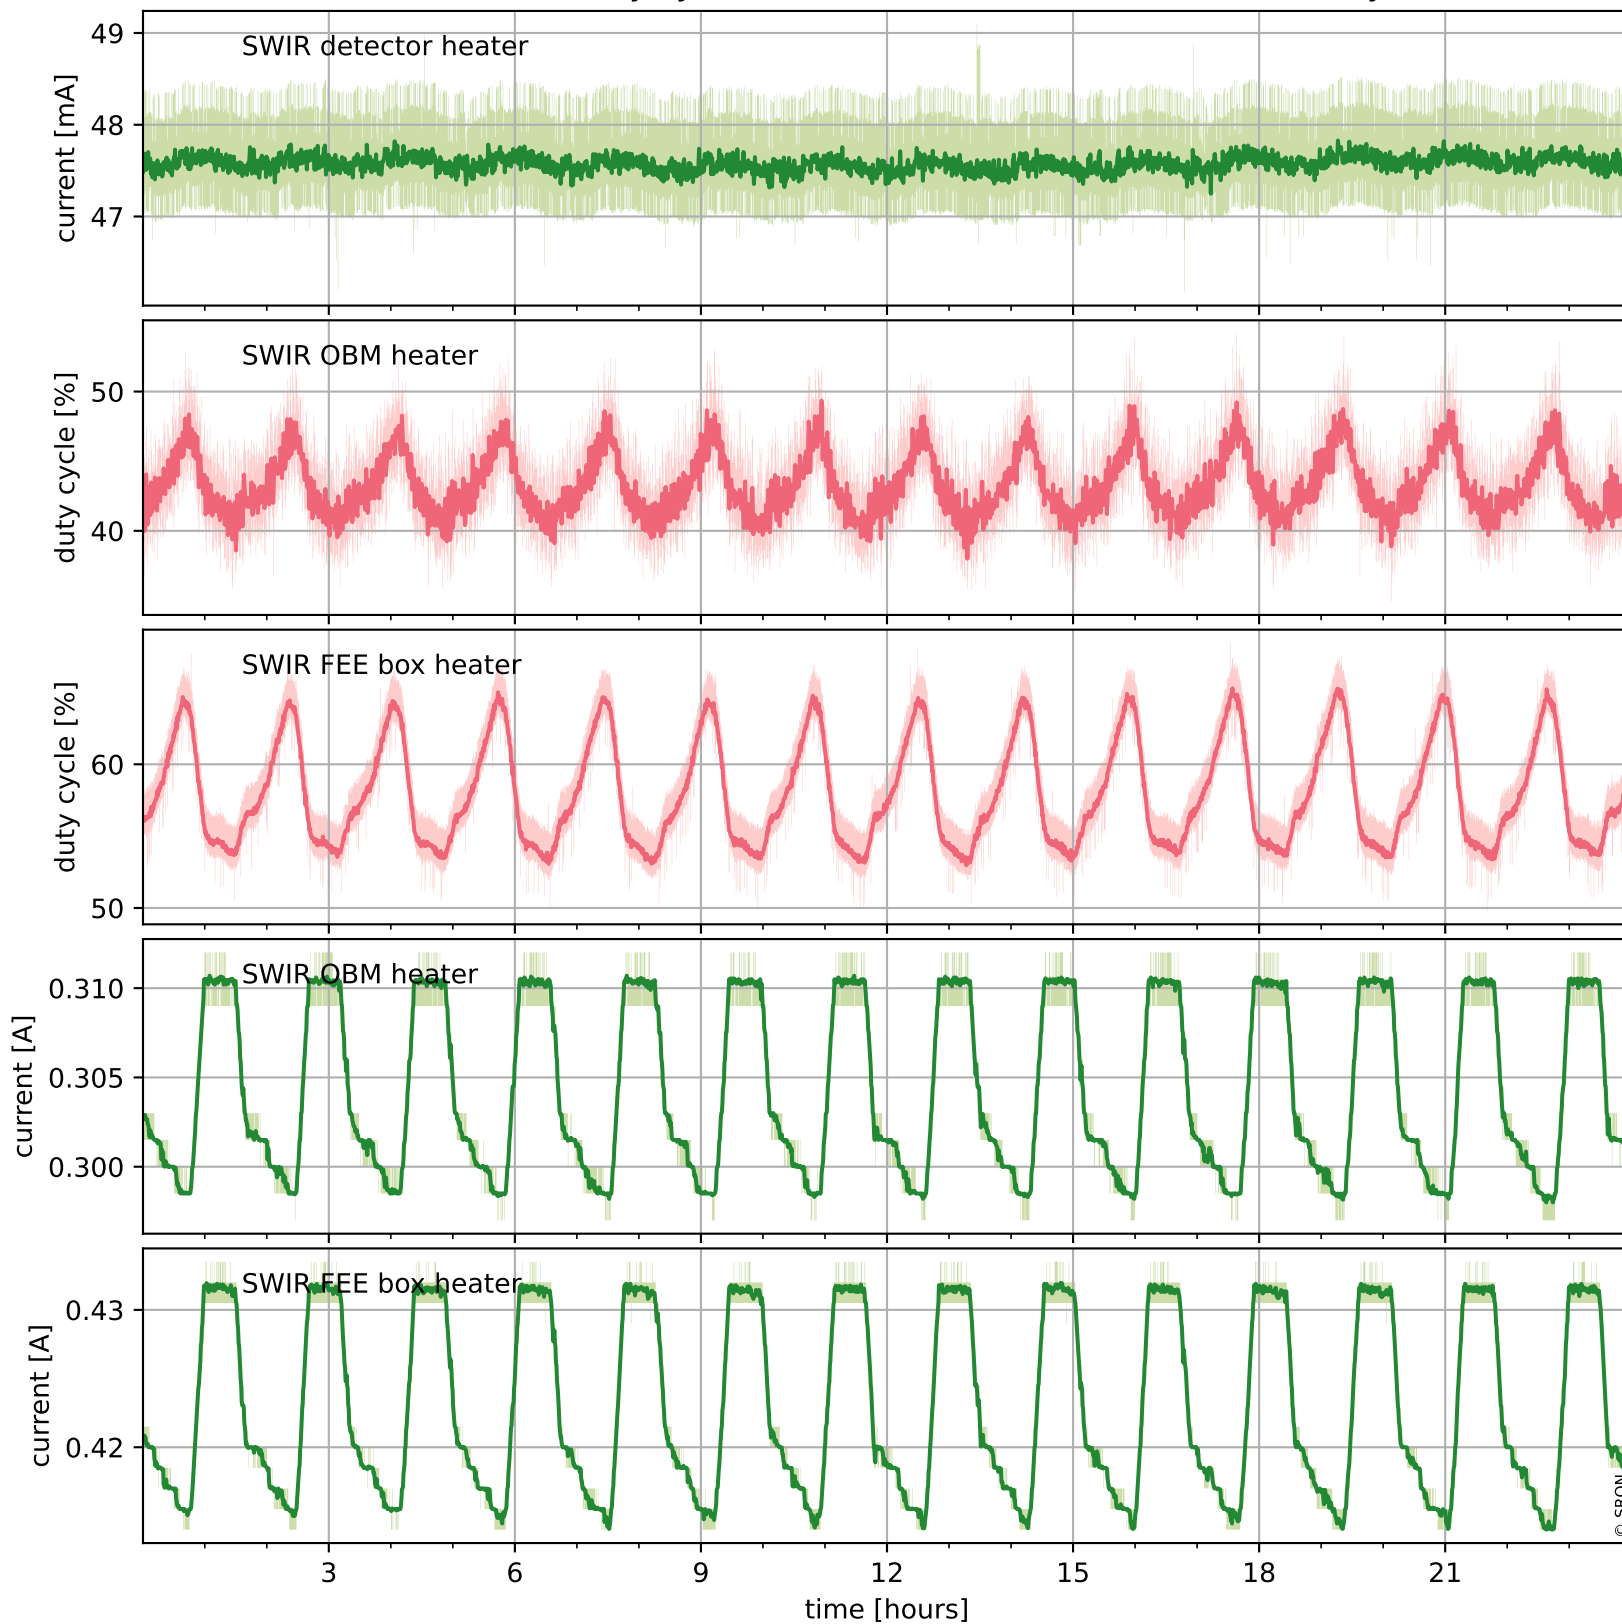

Tropomi SWIR housekeeping data

orbits : [13941, 13954]
coverage : 2020-06-22 / 2020-06-23
created : 2023-08-21T09:00:10

Temperature of sensors relevant for SWIR (one day)

Tropomi SWIR housekeeping data

orbits : [13470, 13954]
coverage : 2020-05-19 / 2020-06-23
created : 2023-08-21T09:00:11

Temperature of sensors relevant for SWIR (last month)

Tropomi SWIR housekeeping data

orbits : [13941, 13954]
coverage : 2020-06-22 / 2020-06-23
created : 2023-08-21T09:00:11

Current and duty cycle of 3 heaters relevant for SWIR (one day)

Tropomi SWIR housekeeping data

orbits : [13470, 13954]
coverage : 2020-05-19 / 2020-06-23
created : 2023-08-21T09:00:12

Current and duty cycle of 3 heaters relevant for SWIR (last month)

Tropomi SWIR housekeeping data

orbits : [13941, 13954]
coverage : 2020-06-22 / 2020-06-23
created : 2023-08-21T09:00:12

Temperature of sensors at the SWIR front-end electronics (one day)

Tropomi SWIR housekeeping data

orbits : [13470, 13954]
coverage : 2020-05-19 / 2020-06-23
created : 2023-08-21T09:00:12