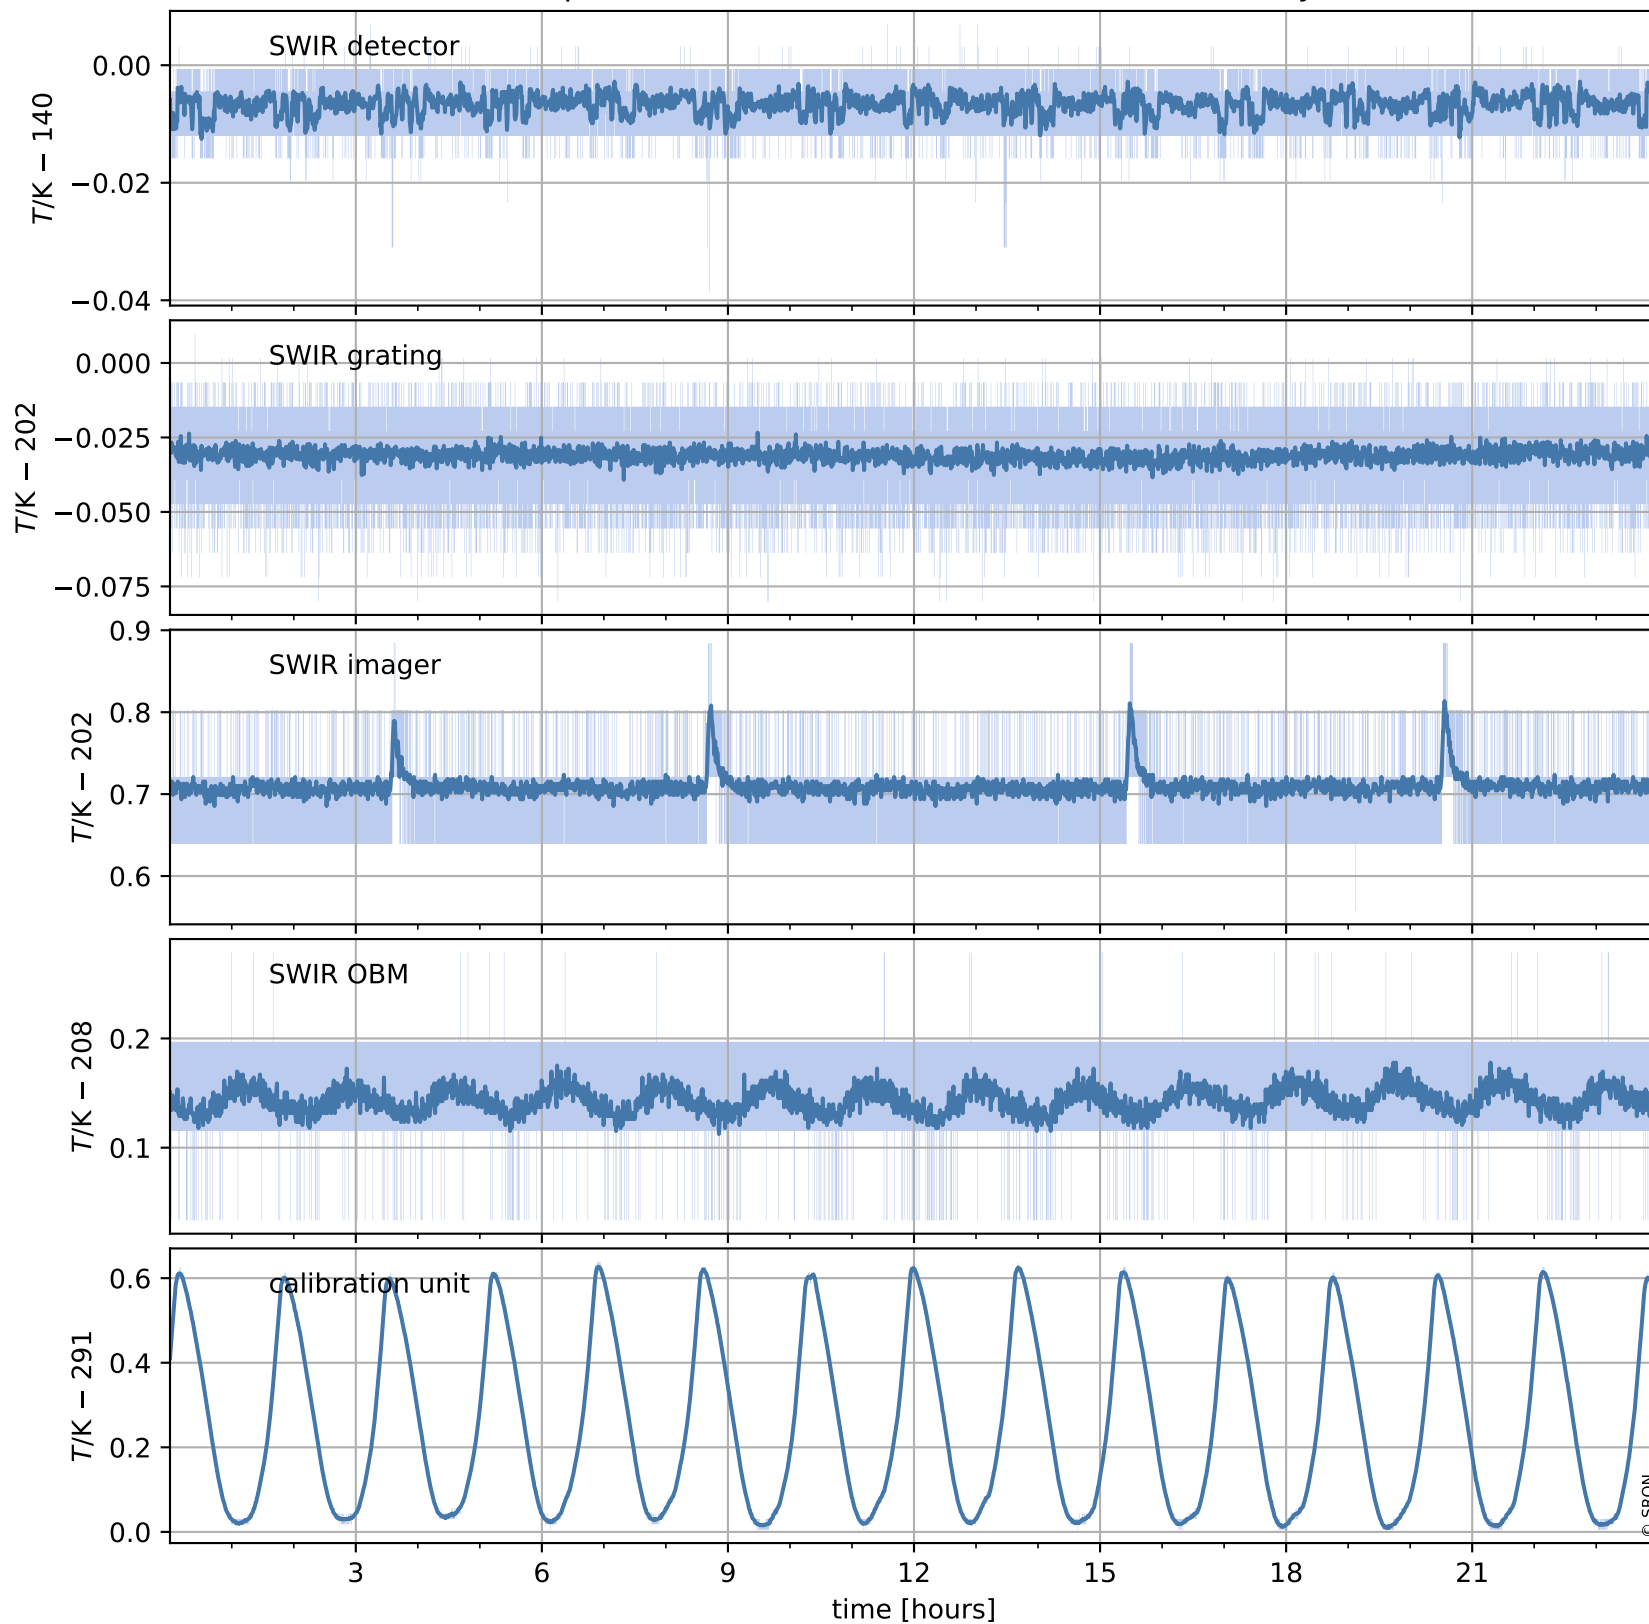

Tropomi SWIR housekeeping data

orbits : [13941, 13954]
coverage : 2020-06-22 / 2020-06-23
created : 2023-08-21T09:00:10

Temperature of sensors relevant for SWIR (one day)

Tropomi SWIR housekeeping data

orbits : [13470, 13954]
coverage : 2020-05-19 / 2020-06-23
created : 2023-08-21T09:00:11

Temperature of sensors relevant for SWIR (last month)

Tropomi SWIR housekeeping data

orbits : [13941, 13954]
coverage : 2020-06-22 / 2020-06-23
created : 2023-08-21T09:00:11

Current and duty cycle of 3 heaters relevant for SWIR (one day)

Tropomi SWIR housekeeping data

orbits : [13470, 13954]
coverage : 2020-05-19 / 2020-06-23
created : 2023-08-21T09:00:12

Current and duty cycle of 3 heaters relevant for SWIR (last month)

Tropomi SWIR housekeeping data